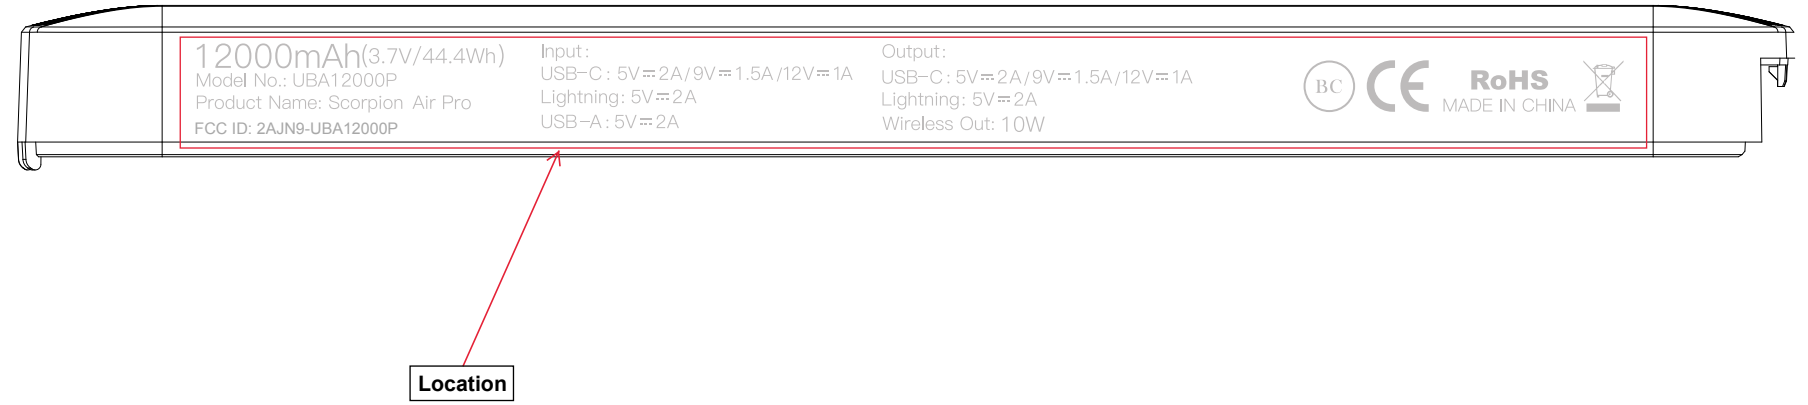

**Label Artwork and Location**  
**Model: UBA12000P**

**Label:**

**Size: L\*W=126\*7.6mm**