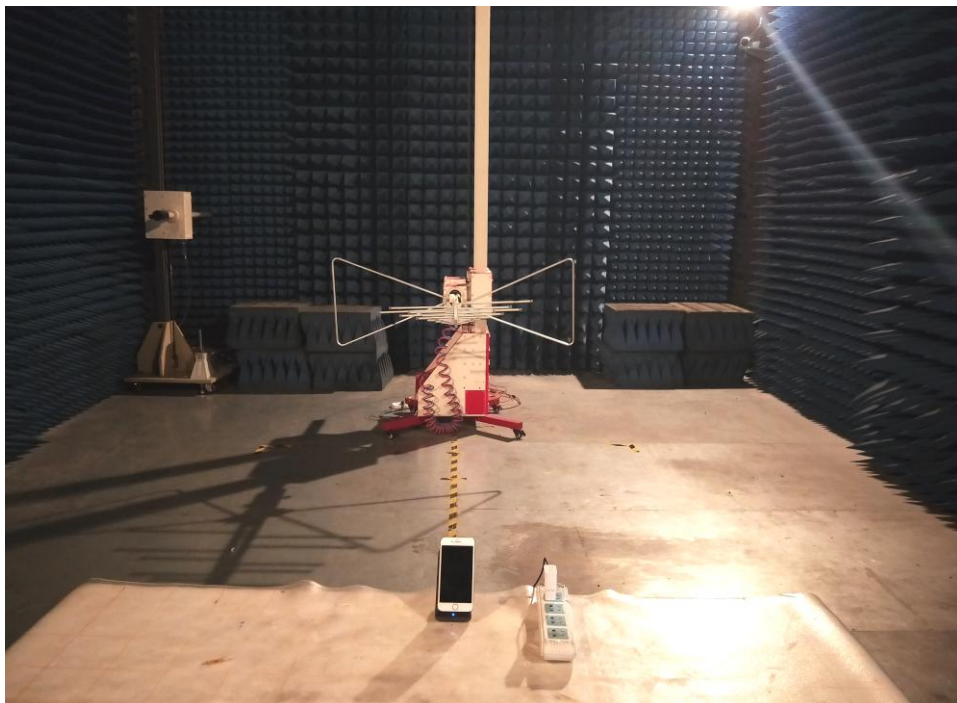

## Appendix A: Photographs of Test Setup

Product: SCORPION PAD JET STAND

Model: ADS010

Radiated Emission

## Conducted Emission