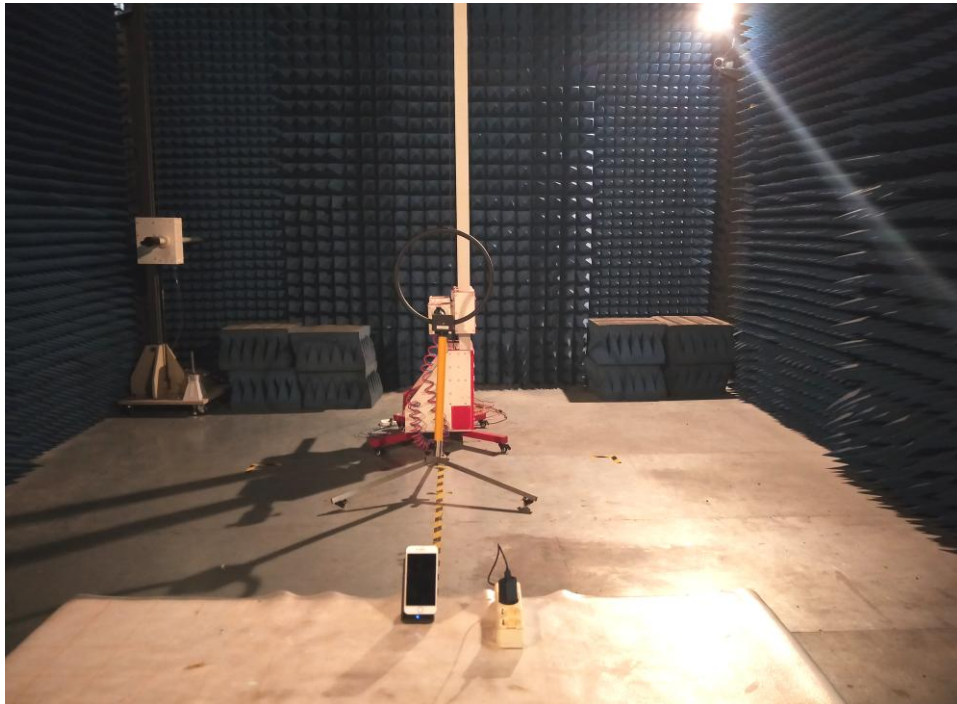

## Appendix A: Photographs of Test Setup

Product: SCORPION PAD JET STAND

Model: ADS010

Radiated Emission

## Conducted Emission