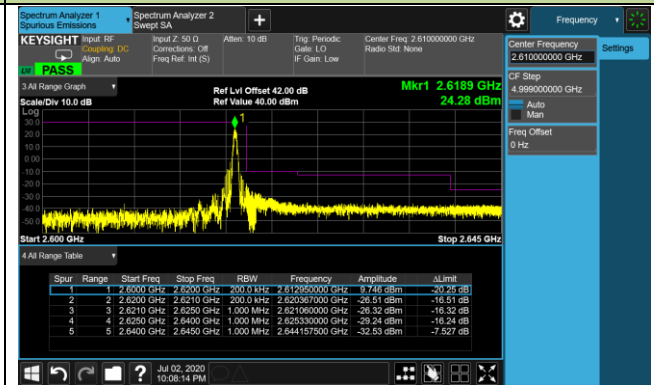

10MHz Channel Bandwidth 1RB

5MHz Channel Bandwidth Full RB

Lower ACP

Upper ACP

10MHz Channel Bandwidth Full RB

Middle ACP

Product	LTE-A Cat 16 M.2 Module	Test Engineer	Candy Luo
Test Date	2020/07/02	Test Site	SR6
Test Band	Band 38	Test Result	Pass

10MHz Channel Bandwidth - 1RB

Lower ACP

Upper ACP

15MHz Channel Bandwidth - 1RB

Lower ACP

Upper ACP

20MHz Channel Bandwidth - 1RB

Lower ACP

Upper ACP

5MHz Channel Bandwidth - Full RB

Lower ACP

Upper ACP

10MHz Channel Bandwidth - Full RB

Lower ACP

Upper ACP

15MHz Channel Bandwidth - Full RB