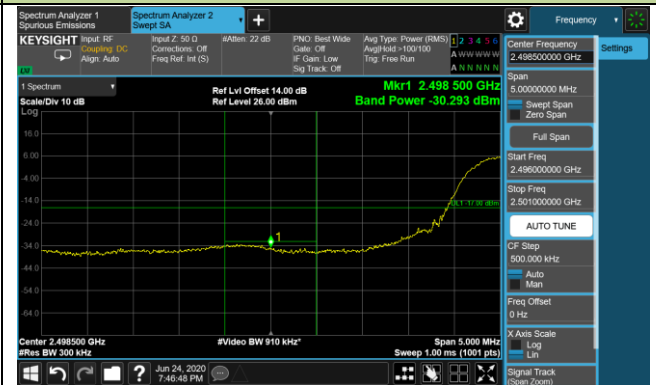

5MHz Channel Bandwidth - Full RB

Lower ACP

Lower Extended Band Edge

Upper ACP

Upper Extended Band Edge

10MHz Channel Bandwidth - Full RB

Lower ACP

Lower Extended Band Edge

Upper ACP

Upper Extended Band Edge

15MHz Channel Bandwidth - Full RB

Lower ACP

Lower Extended Band Edge

Upper ACP

Upper Extended Band Edge

20MHz Channel Bandwidth - Full RB

Lower ACP

Lower Extended Band Edge

Upper ACP

Upper Extended Band Edge

Product	LTE-A Cat 16 M.2 Module	Test Engineer	Candy Luo
Test Date	2020/06/27	Test Site	SR6
Test Band	Band 12	Test Result	Pass

3MHz Channel Bandwidth 1RB

Lower ACP

Lower Extended Band Edge

Upper ACP

Upper Extended Band Edge

5MHz Channel Bandwidth 1RB

Lower ACP

Lower Extended Band Edge

Upper ACP