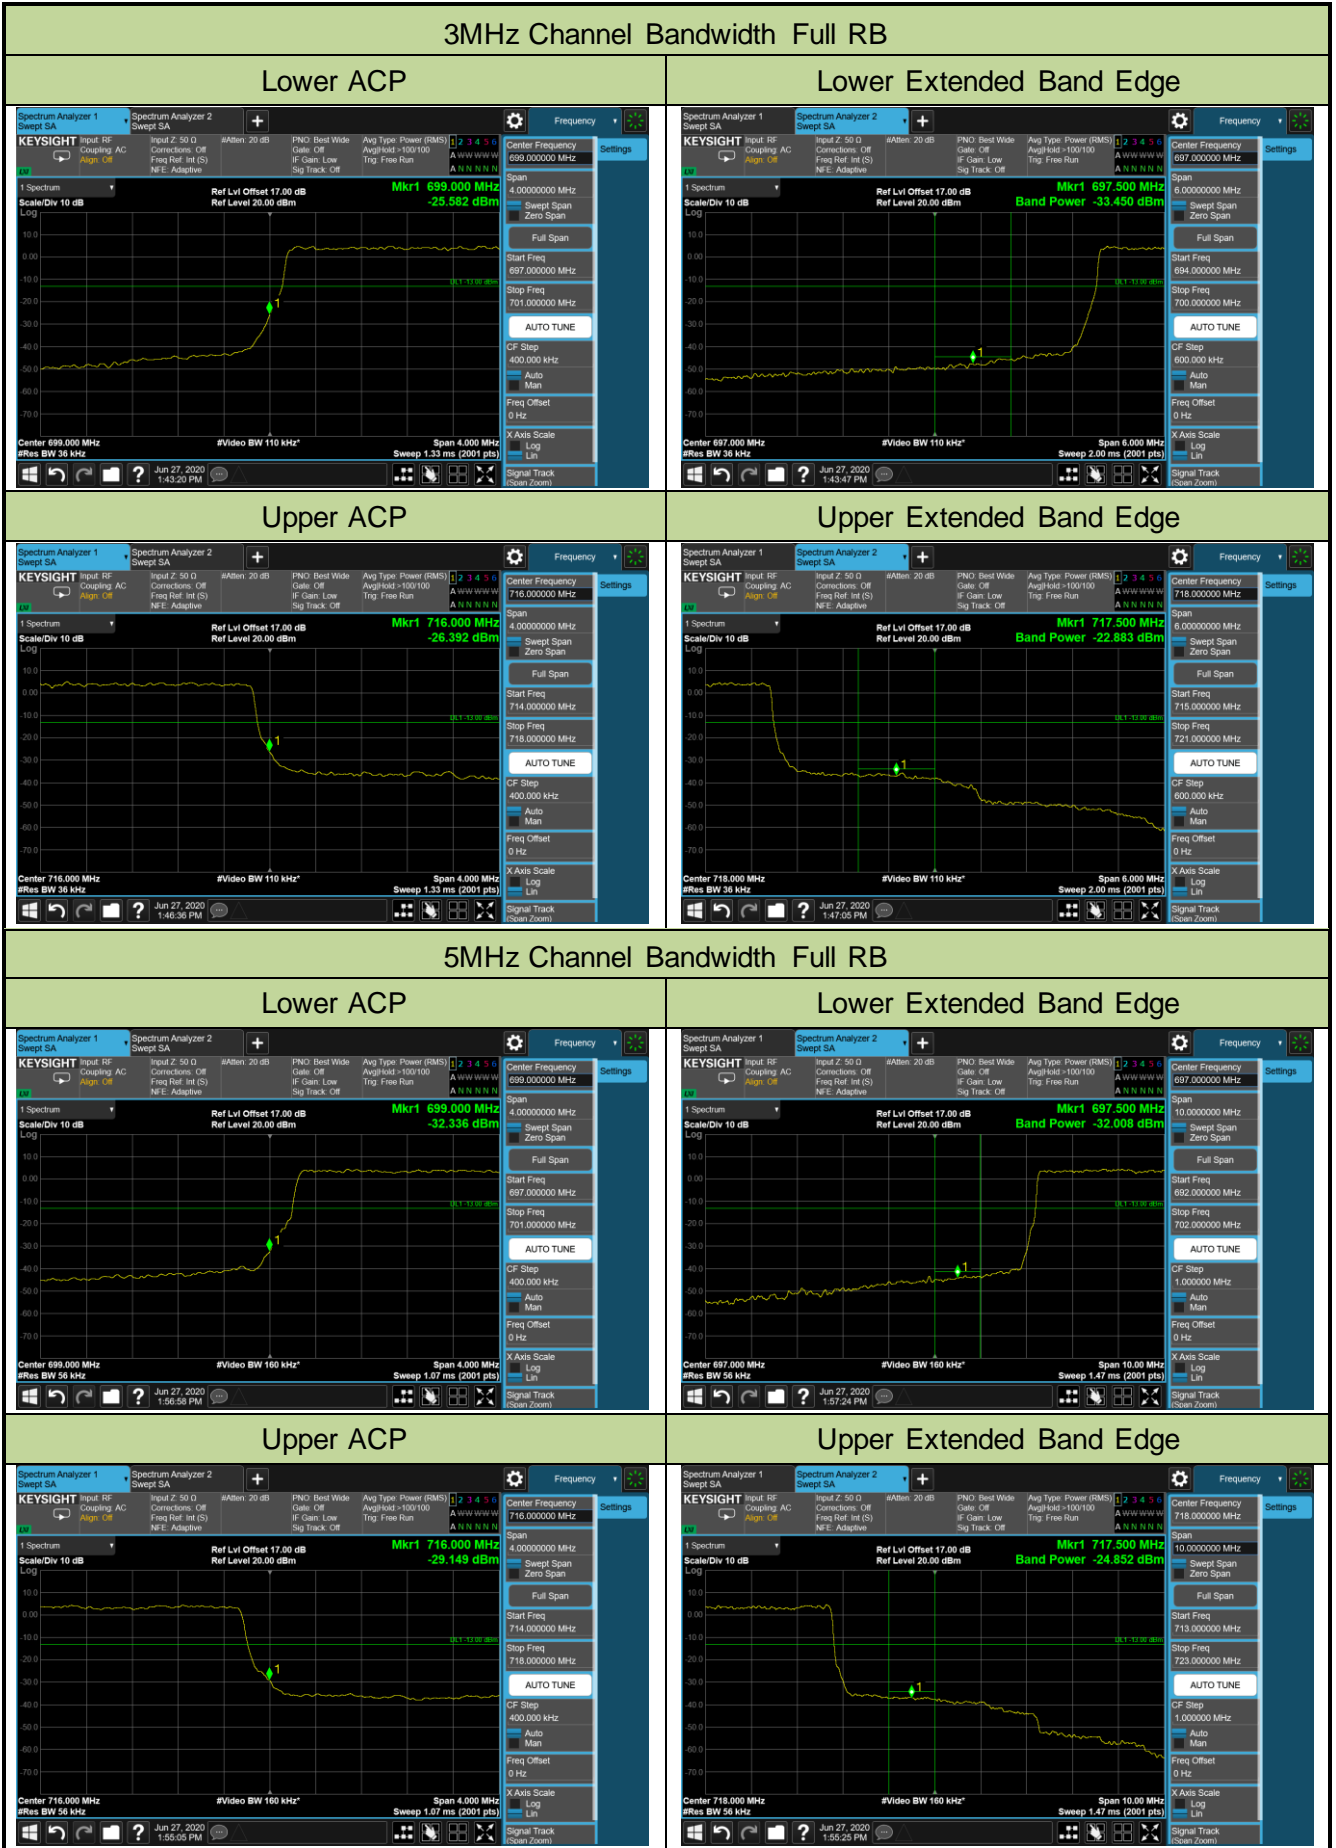

Lower ACP

Lower Extended Band Edge

Upper ACP

Upper Extended Band Edge

5MHz Channel Bandwidth 1RB

Lower ACP

Lower Extended Band Edge

Upper ACP

Upper Extended Band Edge

10MHz Channel Bandwidth 1RB

Lower ACP

Lower Extended Band Edge

Upper ACP

Upper Extended Band Edge

10MHz Channel Bandwidth Full RB

Lower ACP

Lower Extended Band Edge

Upper ACP

Upper Extended Band Edge

Product	LTE-A Cat 16 M.2 Module	Test Engineer	Candy Luo
Test Date	2020/06/27	Test Site	SR6
Test Band	Band 13	Test Result	Pass

5MHz Channel Bandwidth 1RB

10MHz Channel Bandwidth 1RB

5MHz Channel Bandwidth Full RB

Lower ACP

Upper ACP

10MHz Channel Bandwidth Full RB

Middle ACP

Product	LTE-A Cat 16 M.2 Module	Test Engineer	Candy Luo
Test Date	2020/07/02	Test Site	SR6
Test Band	Band 38	Test Result	Pass