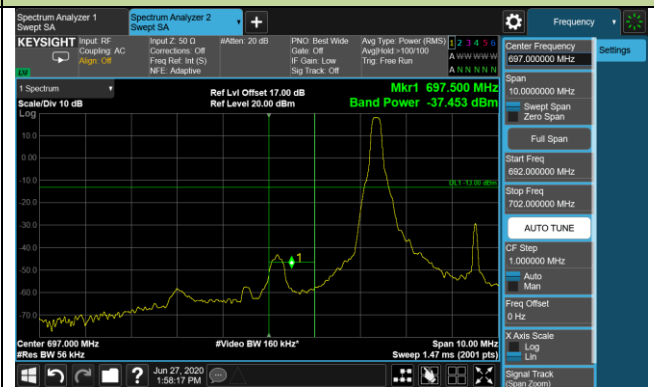

Lower ACP

Lower Extended Band Edge

Upper ACP

Upper Extended Band Edge

Product	LTE-A Cat 16 M.2 Module	Test Engineer	Candy Luo
Test Date	2020/06/27	Test Site	SR6
Test Band	Band 12	Test Result	Pass

3MHz Channel Bandwidth 1RB

Lower ACP

Lower Extended Band Edge

Upper ACP

Upper Extended Band Edge

5MHz Channel Bandwidth 1RB

Lower ACP

Lower Extended Band Edge

Upper ACP

Upper Extended Band Edge

10MHz Channel Bandwidth 1RB

Lower ACP

Lower Extended Band Edge

Upper ACP

Upper Extended Band Edge

10MHz Channel Bandwidth Full RB

Lower ACP

Lower Extended Band Edge

Upper ACP

Upper Extended Band Edge

Product	LTE-A Cat 16 M.2 Module	Test Engineer	Candy Luo
Test Date	2020/06/27	Test Site	SR6
Test Band	Band 13	Test Result	Pass

5MHz Channel Bandwidth 1RB