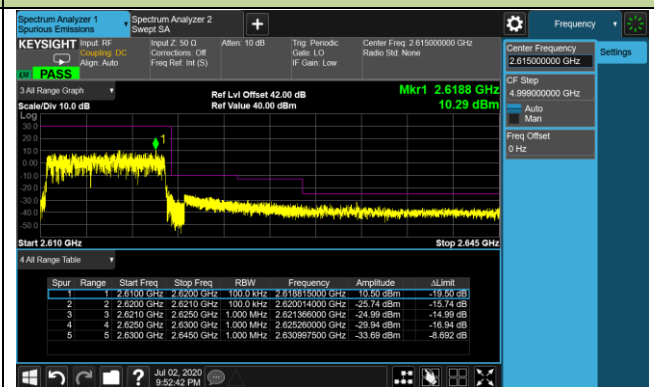

10MHz Channel Bandwidth - 1RB

Lower ACP

Upper ACP

15MHz Channel Bandwidth - 1RB

Lower ACP

Upper ACP

20MHz Channel Bandwidth - 1RB

Lower ACP

Upper ACP

5MHz Channel Bandwidth - Full RB

Lower ACP

Upper ACP

10MHz Channel Bandwidth - Full RB

Lower ACP

Upper ACP

15MHz Channel Bandwidth - Full RB