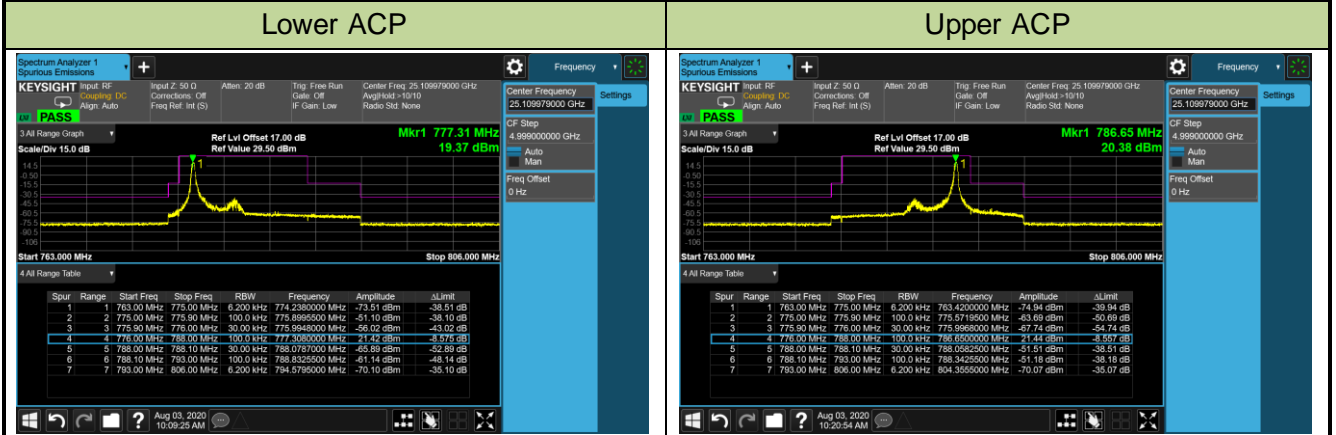

Upper Extended Band Edge

10MHz Channel Bandwidth 1RB

Lower ACP

Lower Extended Band Edge

Upper ACP

Upper Extended Band Edge

10MHz Channel Bandwidth Full RB

Lower ACP

Lower Extended Band Edge

Upper ACP

Upper Extended Band Edge

Product	LTE-A Cat 16 M.2 Module	Test Engineer	Candy Luo
Test Date	2020/06/27	Test Site	SR6
Test Band	Band 13	Test Result	Pass

5MHz Channel Bandwidth 1RB

10MHz Channel Bandwidth 1RB

5MHz Channel Bandwidth Full RB

Lower ACP

Upper ACP

10MHz Channel Bandwidth Full RB

Middle ACP

Product	LTE-A Cat 16 M.2 Module	Test Engineer	Candy Luo
Test Date	2020/07/02	Test Site	SR6
Test Band	Band 38	Test Result	Pass

10MHz Channel Bandwidth - 1RB

Lower ACP

Upper ACP

15MHz Channel Bandwidth - 1RB

Lower ACP

Upper ACP

20MHz Channel Bandwidth - 1RB

Lower ACP