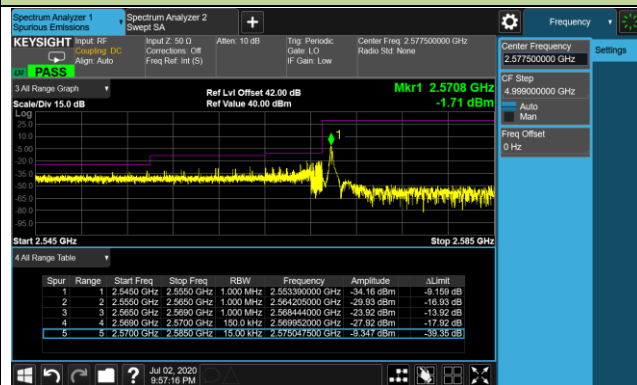

10MHz Channel Bandwidth 1RB

5MHz Channel Bandwidth Full RB

Lower ACP

Upper ACP

10MHz Channel Bandwidth Full RB

Middle ACP

Product	LTE-A Cat 16 M.2 Module	Test Engineer	Candy Luo
Test Date	2020/07/02	Test Site	SR6
Test Band	Band 38	Test Result	Pass

10MHz Channel Bandwidth - 1RB

Lower ACP

Upper ACP

15MHz Channel Bandwidth - 1RB

Lower ACP

Upper ACP

20MHz Channel Bandwidth - 1RB

Lower ACP

Upper ACP

5MHz Channel Bandwidth - Full RB

Lower ACP

Upper ACP

10MHz Channel Bandwidth - Full RB

Lower ACP

Upper ACP

15MHz Channel Bandwidth - Full RB