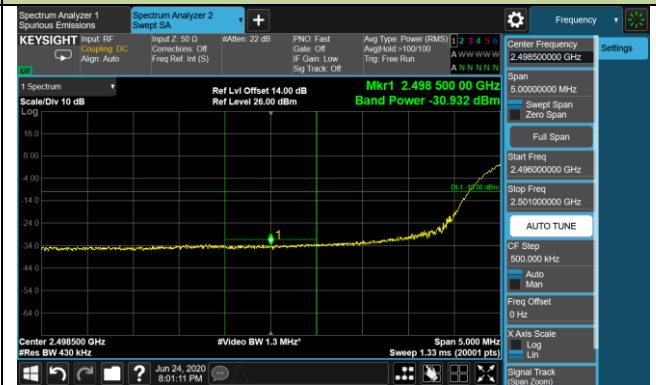

5MHz Channel Bandwidth - Full RB

Lower ACP

Lower Extended Band Edge

Upper ACP

Upper Extended Band Edge

10MHz Channel Bandwidth - Full RB

Lower ACP

Lower Extended Band Edge

Upper ACP

Upper Extended Band Edge

15MHz Channel Bandwidth - Full RB

Lower ACP

Lower Extended Band Edge

Upper ACP

Upper Extended Band Edge

20MHz Channel Bandwidth - Full RB

Lower ACP

Lower Extended Band Edge

Upper ACP

Upper Extended Band Edge

Product	LTE-A Cat 16 M.2 Module	Test Engineer	Candy Luo
Test Date	2020/06/27	Test Site	SR6
Test Band	Band 12	Test Result	Pass

3MHz Channel Bandwidth 1RB