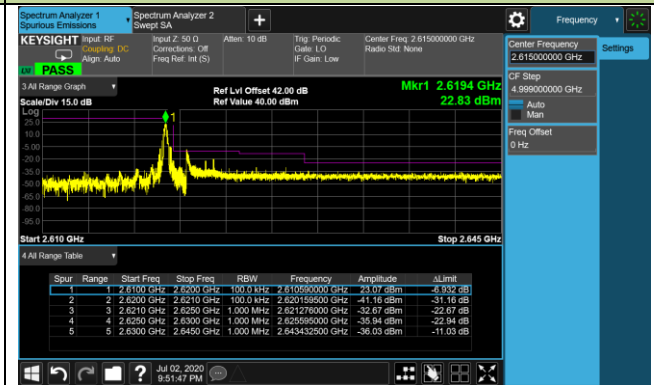

Lower Extended Band Edge

Upper ACP

Upper Extended Band Edge

Product	LTE-A Cat 16 M.2 Module	Test Engineer	Candy Luo
Test Date	2020/06/27	Test Site	SR6
Test Band	Band 13	Test Result	Pass

5MHz Channel Bandwidth 1RB

10MHz Channel Bandwidth 1RB

5MHz Channel Bandwidth Full RB

Lower ACP

Upper ACP

10MHz Channel Bandwidth Full RB

Middle ACP

Product	LTE-A Cat 16 M.2 Module	Test Engineer	Candy Luo
Test Date	2020/07/02	Test Site	SR6
Test Band	Band 38	Test Result	Pass

10MHz Channel Bandwidth - 1RB

Lower ACP

Upper ACP

15MHz Channel Bandwidth - 1RB

Lower ACP

Upper ACP

20MHz Channel Bandwidth - 1RB

Lower ACP