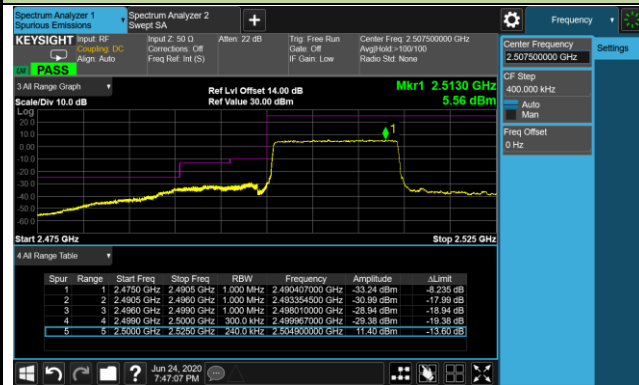

5MHz Channel Bandwidth - Full RB

Lower ACP

Lower Extended Band Edge

Upper ACP

Upper Extended Band Edge

10MHz Channel Bandwidth - Full RB

Lower ACP

Lower Extended Band Edge

Upper ACP

Upper Extended Band Edge

15MHz Channel Bandwidth - Full RB

Lower ACP

Lower Extended Band Edge

Upper ACP

Upper Extended Band Edge

20MHz Channel Bandwidth - Full RB

Lower ACP

Lower Extended Band Edge

Upper ACP

Upper Extended Band Edge

Product	LTE-A Cat 16 M.2 Module	Test Engineer	Candy Luo
Test Date	2020/06/27	Test Site	SR6
Test Band	Band 12	Test Result	Pass

3MHz Channel Bandwidth 1RB

Lower ACP

Lower Extended Band Edge

Upper ACP

Upper Extended Band Edge

5MHz Channel Bandwidth 1RB

Lower ACP

Lower Extended Band Edge

Upper ACP