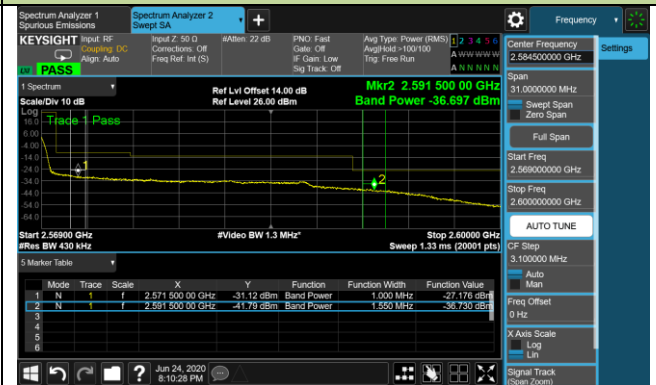

Lower ACP

Lower Extended Band Edge

Upper ACP

Upper Extended Band Edge

Product	LTE-A Cat 16 M.2 Module	Test Engineer	Candy Luo
Test Date	2020/06/27	Test Site	SR6
Test Band	Band 12	Test Result	Pass

3MHz Channel Bandwidth 1RB

Lower ACP

Lower Extended Band Edge

Upper ACP

Upper Extended Band Edge

5MHz Channel Bandwidth 1RB

Lower ACP

Lower Extended Band Edge

Upper ACP