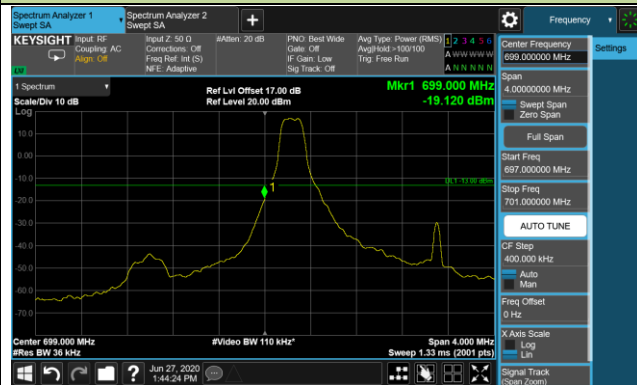

Upper ACP

Upper Extended Band Edge

15MHz Channel Bandwidth - Full RB

Lower ACP

Lower Extended Band Edge

Upper ACP

Upper Extended Band Edge

20MHz Channel Bandwidth - Full RB

Lower ACP

Lower Extended Band Edge

Upper ACP

Upper Extended Band Edge

Product	LTE-A Cat 16 M.2 Module	Test Engineer	Candy Luo
Test Date	2020/06/27	Test Site	SR6
Test Band	Band 12	Test Result	Pass

3MHz Channel Bandwidth 1RB

Lower ACP

Lower Extended Band Edge

Upper ACP

Upper Extended Band Edge

5MHz Channel Bandwidth 1RB

Lower ACP

Lower Extended Band Edge

Upper ACP