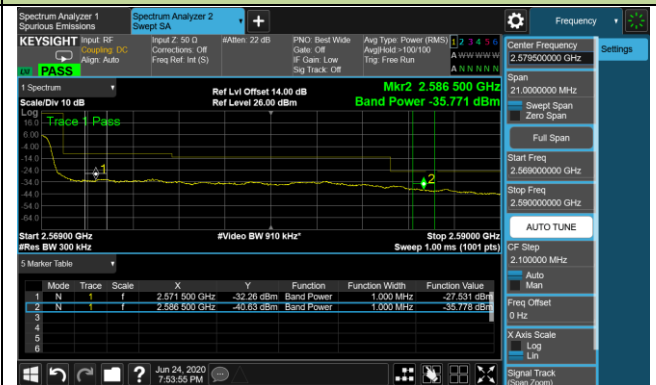

5MHz Channel Bandwidth - Full RB

Lower ACP

Lower Extended Band Edge

Upper ACP

Upper Extended Band Edge

10MHz Channel Bandwidth - Full RB

Lower ACP

Lower Extended Band Edge

Upper ACP

Upper Extended Band Edge

15MHz Channel Bandwidth - Full RB

Lower ACP

Lower Extended Band Edge

Upper ACP

Upper Extended Band Edge

20MHz Channel Bandwidth - Full RB

Lower ACP

Lower Extended Band Edge

Upper ACP

Upper Extended Band Edge

Product	LTE-A Cat 16 M.2 Module	Test Engineer	Candy Luo
Test Date	2020/06/27	Test Site	SR6
Test Band	Band 12	Test Result	Pass

3MHz Channel Bandwidth 1RB

Lower ACP

Lower Extended Band Edge

Upper ACP

Upper Extended Band Edge

5MHz Channel Bandwidth 1RB

Lower ACP

Lower Extended Band Edge

Upper ACP