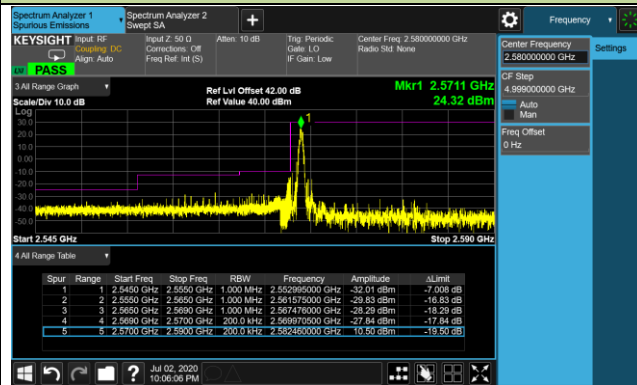

10MHz Channel Bandwidth - 1RB

Lower ACP

Upper ACP

15MHz Channel Bandwidth - 1RB

Lower ACP

Upper ACP

20MHz Channel Bandwidth - 1RB

Lower ACP