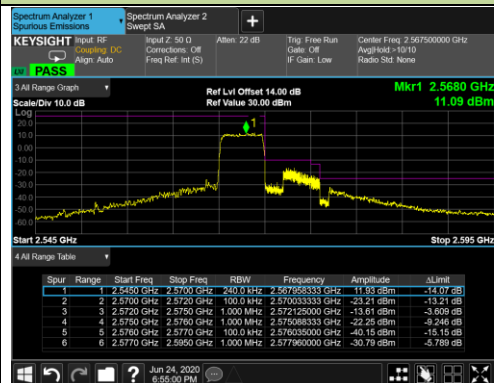

5MHz Channel Bandwidth - Full RB

Lower ACP

Lower Extended Band Edge

Upper ACP

Upper Extended Band Edge

10MHz Channel Bandwidth - Full RB

Lower ACP

Lower Extended Band Edge

Upper ACP

Upper Extended Band Edge

15MHz Channel Bandwidth - Full RB

Lower ACP

Lower Extended Band Edge

Upper ACP

Upper Extended Band Edge

20MHz Channel Bandwidth - Full RB

Lower ACP

Lower Extended Band Edge

Upper ACP

Upper Extended Band Edge

Product	LTE-A Cat 16 M.2 Module	Test Engineer	Candy Luo
Test Date	2020/06/27	Test Site	SR6
Test Band	Band 12	Test Result	Pass

3MHz Channel Bandwidth 1RB