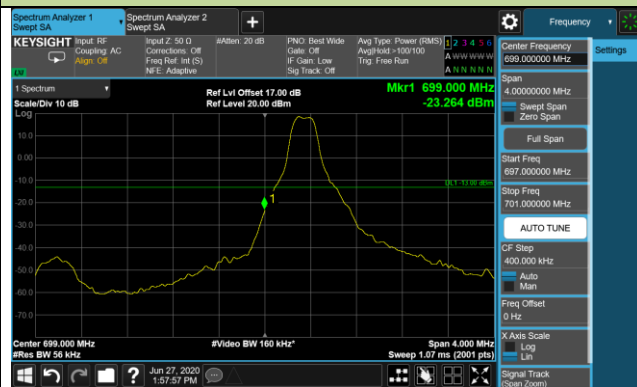

Lower ACP

Lower Extended Band Edge

Upper ACP

Upper Extended Band Edge

Product	LTE-A Cat 16 M.2 Module	Test Engineer	Candy Luo
Test Date	2020/06/27	Test Site	SR6
Test Band	Band 12	Test Result	Pass

3MHz Channel Bandwidth 1RB

Lower ACP

Lower Extended Band Edge

Upper ACP

Upper Extended Band Edge

5MHz Channel Bandwidth 1RB

Lower ACP

Lower Extended Band Edge

Upper ACP

Upper Extended Band Edge

10MHz Channel Bandwidth 1RB

Lower ACP

Lower Extended Band Edge

Upper ACP

Upper Extended Band Edge

10MHz Channel Bandwidth Full RB

Lower ACP

Lower Extended Band Edge

Upper ACP

Upper Extended Band Edge

Product	LTE-A Cat 16 M.2 Module	Test Engineer	Candy Luo
Test Date	2020/06/27	Test Site	SR6
Test Band	Band 13	Test Result	Pass

5MHz Channel Bandwidth 1RB