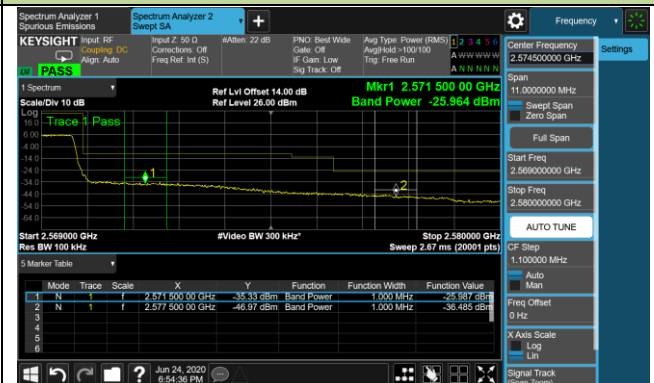

5MHz Channel Bandwidth - Full RB

Lower ACP

Lower Extended Band Edge

Upper ACP

Upper Extended Band Edge

10MHz Channel Bandwidth - Full RB

Lower ACP

Lower Extended Band Edge

Upper ACP

Upper Extended Band Edge

15MHz Channel Bandwidth - Full RB

Lower ACP

Lower Extended Band Edge

Upper ACP

Upper Extended Band Edge

20MHz Channel Bandwidth - Full RB

Lower ACP

Lower Extended Band Edge

Upper ACP

Upper Extended Band Edge

Product	LTE-A Cat 16 M.2 Module	Test Engineer	Candy Luo
Test Date	2020/06/27	Test Site	SR6
Test Band	Band 12	Test Result	Pass

3MHz Channel Bandwidth 1RB