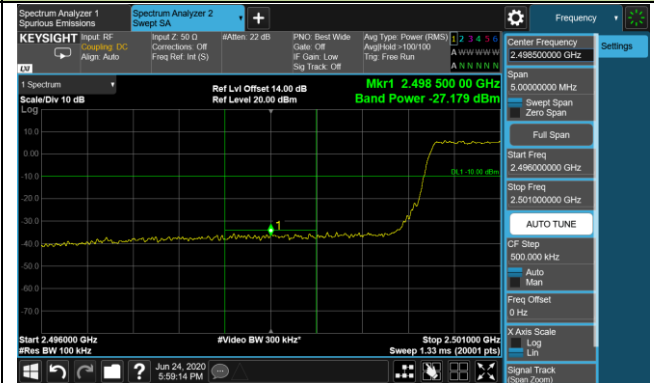

5MHz Channel Bandwidth - Full RB

Lower ACP

Lower Extended Band Edge

Upper ACP

Upper Extended Band Edge

10MHz Channel Bandwidth - Full RB

Lower ACP

Lower Extended Band Edge

Upper ACP

Upper Extended Band Edge

15MHz Channel Bandwidth - Full RB

Lower ACP

Lower Extended Band Edge

Upper ACP

Upper Extended Band Edge

20MHz Channel Bandwidth - Full RB

Lower ACP

Lower Extended Band Edge

Upper ACP

Upper Extended Band Edge

Product	LTE-A Cat 16 M.2 Module	Test Engineer	Candy Luo
Test Date	2020/06/27	Test Site	SR6
Test Band	Band 12	Test Result	Pass

3MHz Channel Bandwidth 1RB