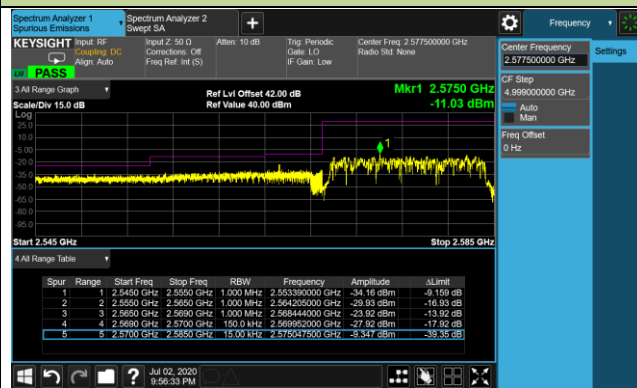

15MHz Channel Bandwidth - Full RB

Lower ACP