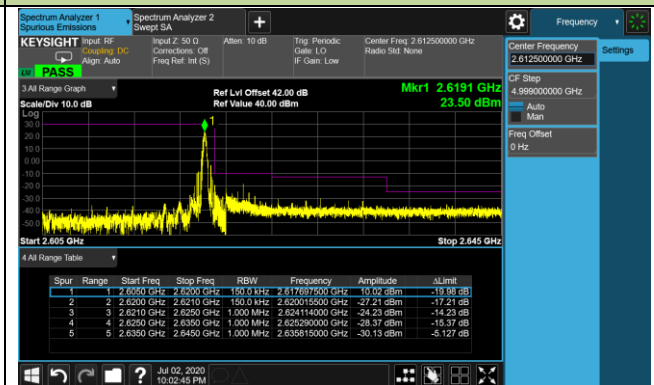

10MHz Channel Bandwidth 1RB

5MHz Channel Bandwidth Full RB

Lower ACP

Upper ACP

10MHz Channel Bandwidth Full RB

Middle ACP

Product	LTE-A Cat 16 M.2 Module	Test Engineer	Candy Luo
Test Date	2020/07/02	Test Site	SR6
Test Band	Band 38	Test Result	Pass

10MHz Channel Bandwidth - 1RB

Lower ACP

Upper ACP

15MHz Channel Bandwidth - 1RB

Lower ACP

Upper ACP

20MHz Channel Bandwidth - 1RB

Lower ACP

Upper ACP

5MHz Channel Bandwidth - Full RB

Lower ACP

Upper ACP

10MHz Channel Bandwidth - Full RB

Lower ACP

Upper ACP

15MHz Channel Bandwidth - Full RB