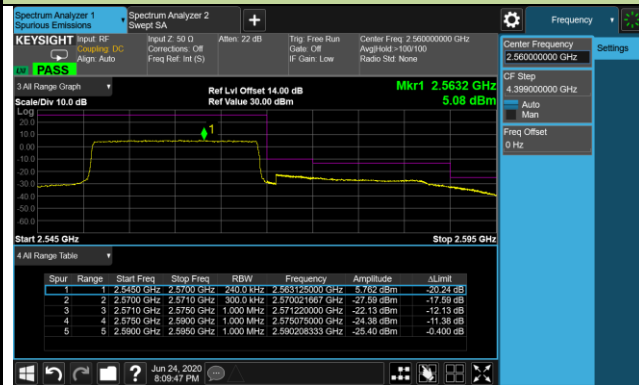

5MHz Channel Bandwidth - Full RB

Lower ACP

Lower Extended Band Edge

Upper ACP

Upper Extended Band Edge

10MHz Channel Bandwidth - Full RB

Lower ACP

Lower Extended Band Edge

Upper ACP

Upper Extended Band Edge

15MHz Channel Bandwidth - Full RB

Lower ACP

Lower Extended Band Edge

Upper ACP

Upper Extended Band Edge

20MHz Channel Bandwidth - Full RB

Lower ACP

Lower Extended Band Edge

Upper ACP

Upper Extended Band Edge

Product	LTE-A Cat 16 M.2 Module	Test Engineer	Candy Luo
Test Date	2020/06/27	Test Site	SR6
Test Band	Band 12	Test Result	Pass

3MHz Channel Bandwidth 1RB

Lower ACP

Lower Extended Band Edge

Upper ACP

Upper Extended Band Edge

5MHz Channel Bandwidth 1RB

Lower ACP

Lower Extended Band Edge

Upper ACP