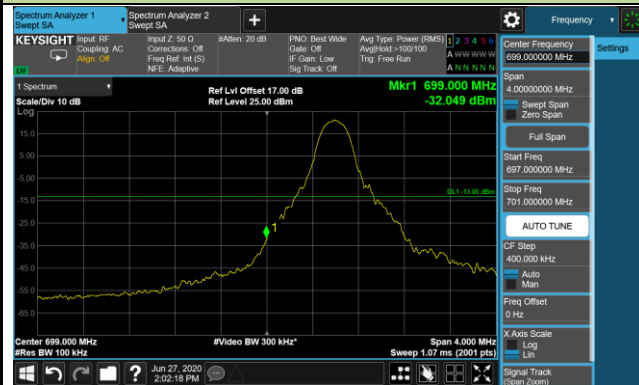

Lower ACP

Lower Extended Band Edge

Upper ACP

Upper Extended Band Edge

Product	LTE-A Cat 16 M.2 Module	Test Engineer	Candy Luo
Test Date	2020/06/27	Test Site	SR6
Test Band	Band 12	Test Result	Pass

3MHz Channel Bandwidth 1RB

Lower ACP

Lower Extended Band Edge

Upper ACP

Upper Extended Band Edge

5MHz Channel Bandwidth 1RB

Lower ACP

Lower Extended Band Edge

Upper ACP

Upper Extended Band Edge

10MHz Channel Bandwidth 1RB

Lower ACP

Lower Extended Band Edge

Upper ACP

Upper Extended Band Edge

10MHz Channel Bandwidth Full RB

Lower ACP

Lower Extended Band Edge

Upper ACP

Upper Extended Band Edge

Product	LTE-A Cat 16 M.2 Module	Test Engineer	Candy Luo
Test Date	2020/06/27	Test Site	SR6
Test Band	Band 13	Test Result	Pass

5MHz Channel Bandwidth 1RB