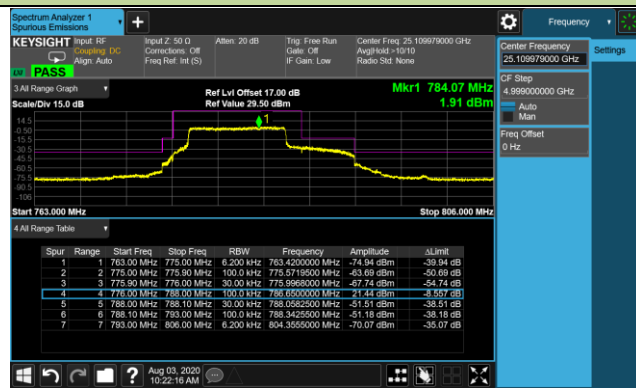

Lower Extended Band Edge

Upper ACP

Upper Extended Band Edge

Product	LTE-A Cat 16 M.2 Module	Test Engineer	Candy Luo
Test Date	2020/06/27	Test Site	SR6
Test Band	Band 13	Test Result	Pass

5MHz Channel Bandwidth 1RB

10MHz Channel Bandwidth 1RB

5MHz Channel Bandwidth Full RB

Lower ACP

Upper ACP

10MHz Channel Bandwidth Full RB

Middle ACP

Product	LTE-A Cat 16 M.2 Module	Test Engineer	Candy Luo
Test Date	2020/07/02	Test Site	SR6
Test Band	Band 38	Test Result	Pass

10MHz Channel Bandwidth - 1RB

Lower ACP

Upper ACP

15MHz Channel Bandwidth - 1RB

Lower ACP

Upper ACP

20MHz Channel Bandwidth - 1RB

Lower ACP