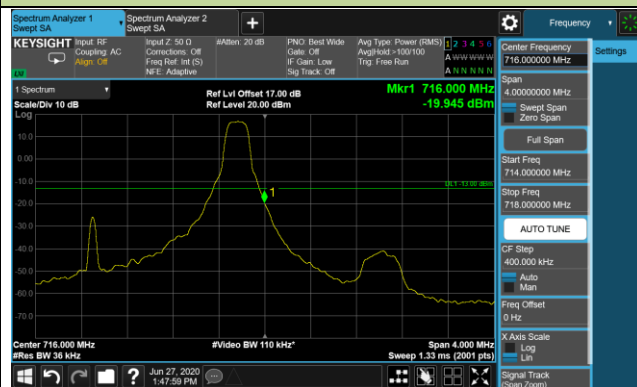

Upper ACP

Upper Extended Band Edge

15MHz Channel Bandwidth - Full RB

Lower ACP

Lower Extended Band Edge

Upper ACP

Upper Extended Band Edge

20MHz Channel Bandwidth - Full RB

Lower ACP

Lower Extended Band Edge

Upper ACP

Upper Extended Band Edge

Product	LTE-A Cat 16 M.2 Module	Test Engineer	Candy Luo
Test Date	2020/06/27	Test Site	SR6
Test Band	Band 12	Test Result	Pass

3MHz Channel Bandwidth 1RB

Lower ACP

Lower Extended Band Edge

Upper ACP

Upper Extended Band Edge

5MHz Channel Bandwidth 1RB

Lower ACP

Lower Extended Band Edge

Upper ACP