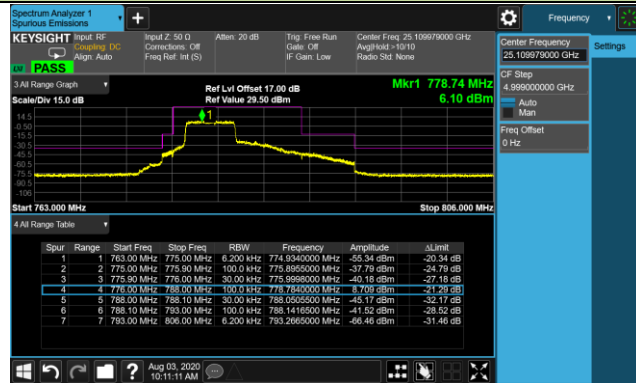

Upper Extended Band Edge

10MHz Channel Bandwidth 1RB

Lower ACP

Lower Extended Band Edge

Upper ACP

Upper Extended Band Edge

10MHz Channel Bandwidth Full RB

Lower ACP

Lower Extended Band Edge

Upper ACP

Upper Extended Band Edge

Product	LTE-A Cat 16 M.2 Module	Test Engineer	Candy Luo
Test Date	2020/06/27	Test Site	SR6
Test Band	Band 13	Test Result	Pass

5MHz Channel Bandwidth 1RB

10MHz Channel Bandwidth 1RB

5MHz Channel Bandwidth Full RB

Lower ACP

Upper ACP

10MHz Channel Bandwidth Full RB

Middle ACP

Product	LTE-A Cat 16 M.2 Module	Test Engineer	Candy Luo
Test Date	2020/07/02	Test Site	SR6
Test Band	Band 38	Test Result	Pass

10MHz Channel Bandwidth - 1RB

Lower ACP

Upper ACP

15MHz Channel Bandwidth - 1RB

Lower ACP

Upper ACP

20MHz Channel Bandwidth - 1RB

Lower ACP