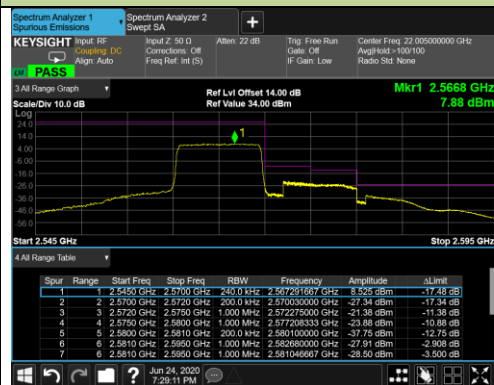

5MHz Channel Bandwidth - Full RB

Lower ACP

Lower Extended Band Edge

Upper ACP

Upper Extended Band Edge

10MHz Channel Bandwidth - Full RB

Lower ACP

Lower Extended Band Edge

Upper ACP

Upper Extended Band Edge

15MHz Channel Bandwidth - Full RB

Lower ACP

Lower Extended Band Edge

Upper ACP

Upper Extended Band Edge

20MHz Channel Bandwidth - Full RB

Lower ACP

Lower Extended Band Edge

Upper ACP

Upper Extended Band Edge

Product	LTE-A Cat 16 M.2 Module	Test Engineer	Candy Luo
Test Date	2020/06/27	Test Site	SR6
Test Band	Band 12	Test Result	Pass

3MHz Channel Bandwidth 1RB