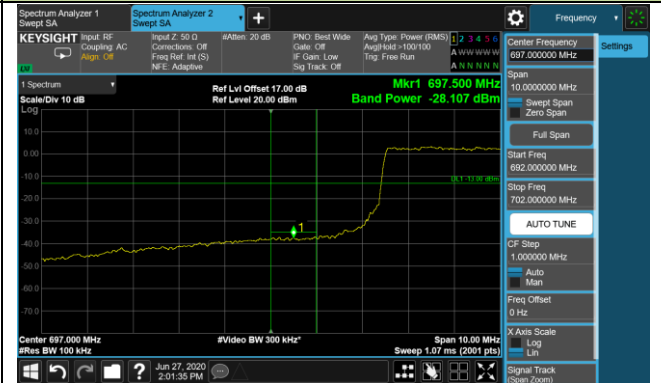

Lower ACP

Lower Extended Band Edge

Upper ACP

Upper Extended Band Edge

5MHz Channel Bandwidth 1RB

Lower ACP

Lower Extended Band Edge

Upper ACP

Upper Extended Band Edge

10MHz Channel Bandwidth 1RB

Lower ACP

Lower Extended Band Edge

Upper ACP

Upper Extended Band Edge

10MHz Channel Bandwidth Full RB

Lower ACP

Lower Extended Band Edge

Upper ACP

Upper Extended Band Edge

Product	LTE-A Cat 16 M.2 Module	Test Engineer	Candy Luo
Test Date	2020/06/27	Test Site	SR6
Test Band	Band 13	Test Result	Pass

5MHz Channel Bandwidth 1RB

10MHz Channel Bandwidth 1RB

5MHz Channel Bandwidth Full RB

Lower ACP

Upper ACP

10MHz Channel Bandwidth Full RB

Middle ACP

Product	LTE-A Cat 16 M.2 Module	Test Engineer	Candy Luo
Test Date	2020/07/02	Test Site	SR6
Test Band	Band 38	Test Result	Pass