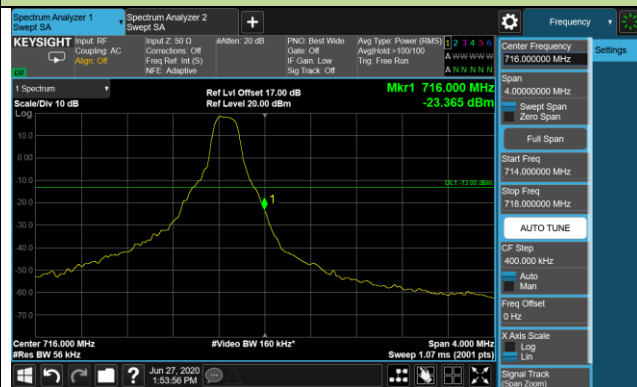

Lower ACP

Lower Extended Band Edge

Upper ACP

Upper Extended Band Edge

Product	LTE-A Cat 16 M.2 Module	Test Engineer	Candy Luo
Test Date	2020/06/27	Test Site	SR6
Test Band	Band 12	Test Result	Pass

3MHz Channel Bandwidth 1RB

Lower ACP

Lower Extended Band Edge

Upper ACP

Upper Extended Band Edge

5MHz Channel Bandwidth 1RB

Lower ACP

Lower Extended Band Edge

Upper ACP

Upper Extended Band Edge

10MHz Channel Bandwidth 1RB

Lower ACP

Lower Extended Band Edge

Upper ACP

Upper Extended Band Edge

10MHz Channel Bandwidth Full RB

Lower ACP

Lower Extended Band Edge

Upper ACP

Upper Extended Band Edge

Product	LTE-A Cat 16 M.2 Module	Test Engineer	Candy Luo
Test Date	2020/06/27	Test Site	SR6
Test Band	Band 13	Test Result	Pass

5MHz Channel Bandwidth 1RB