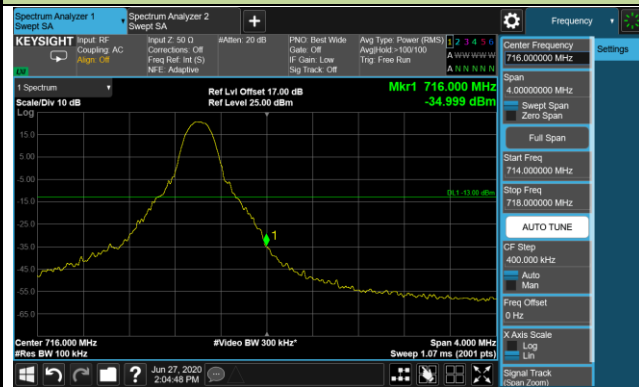

Lower ACP

Lower Extended Band Edge

Upper ACP

Upper Extended Band Edge

5MHz Channel Bandwidth 1RB

Lower ACP

Lower Extended Band Edge

Upper ACP

Upper Extended Band Edge

10MHz Channel Bandwidth 1RB

Lower ACP

Lower Extended Band Edge

Upper ACP

Upper Extended Band Edge

10MHz Channel Bandwidth Full RB

Lower ACP

Lower Extended Band Edge

Upper ACP

Upper Extended Band Edge

Product	LTE-A Cat 16 M.2 Module	Test Engineer	Candy Luo
Test Date	2020/06/27	Test Site	SR6
Test Band	Band 13	Test Result	Pass

5MHz Channel Bandwidth 1RB

10MHz Channel Bandwidth 1RB

5MHz Channel Bandwidth Full RB

Lower ACP

Upper ACP

10MHz Channel Bandwidth Full RB

Middle ACP

Product	LTE-A Cat 16 M.2 Module	Test Engineer	Candy Luo
Test Date	2020/07/02	Test Site	SR6
Test Band	Band 38	Test Result	Pass