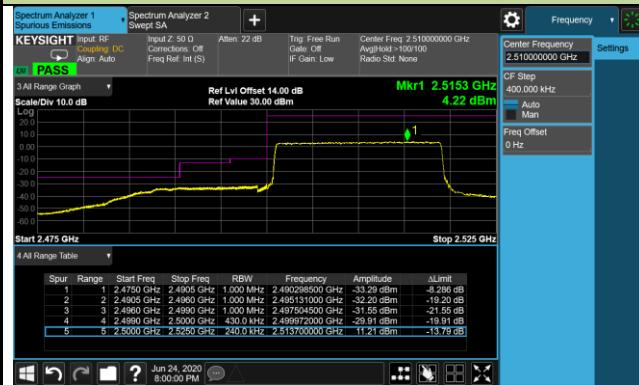

5MHz Channel Bandwidth - Full RB

Lower ACP

Lower Extended Band Edge

Upper ACP

Upper Extended Band Edge

10MHz Channel Bandwidth - Full RB

Lower ACP

Lower Extended Band Edge

Upper ACP

Upper Extended Band Edge

15MHz Channel Bandwidth - Full RB

Lower ACP

Lower Extended Band Edge

Upper ACP

Upper Extended Band Edge

20MHz Channel Bandwidth - Full RB

Lower ACP

Lower Extended Band Edge

Upper ACP

Upper Extended Band Edge

Product	LTE-A Cat 16 M.2 Module	Test Engineer	Candy Luo
Test Date	2020/06/27	Test Site	SR6
Test Band	Band 12	Test Result	Pass

3MHz Channel Bandwidth 1RB

Lower ACP

Lower Extended Band Edge

Upper ACP

Upper Extended Band Edge

5MHz Channel Bandwidth 1RB

Lower ACP

Lower Extended Band Edge

Upper ACP