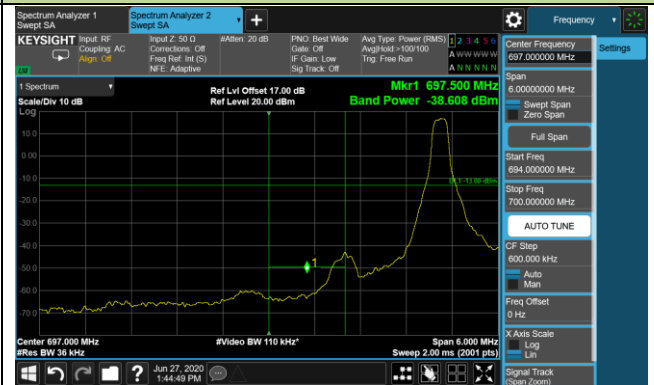

Upper ACP

Upper Extended Band Edge

15MHz Channel Bandwidth - Full RB

Lower ACP

Lower Extended Band Edge

Upper ACP

Upper Extended Band Edge

20MHz Channel Bandwidth - Full RB

Lower ACP

Lower Extended Band Edge

Upper ACP

Upper Extended Band Edge

Product	LTE-A Cat 16 M.2 Module	Test Engineer	Candy Luo
Test Date	2020/06/27	Test Site	SR6
Test Band	Band 12	Test Result	Pass

3MHz Channel Bandwidth 1RB

Lower ACP

Lower Extended Band Edge

Upper ACP

Upper Extended Band Edge

5MHz Channel Bandwidth 1RB

Lower ACP

Lower Extended Band Edge

Upper ACP