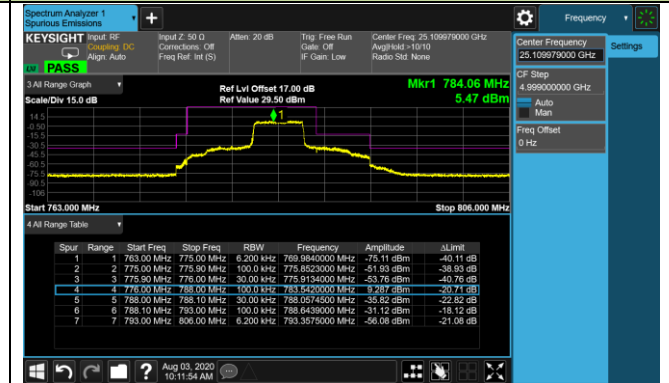

Lower Extended Band Edge

Upper ACP

Upper Extended Band Edge

Product	LTE-A Cat 16 M.2 Module	Test Engineer	Candy Luo
Test Date	2020/06/27	Test Site	SR6
Test Band	Band 13	Test Result	Pass

5MHz Channel Bandwidth 1RB

10MHz Channel Bandwidth 1RB

5MHz Channel Bandwidth Full RB

Lower ACP

Upper ACP

10MHz Channel Bandwidth Full RB

Middle ACP

Product	LTE-A Cat 16 M.2 Module	Test Engineer	Candy Luo
Test Date	2020/07/02	Test Site	SR6
Test Band	Band 38	Test Result	Pass

10MHz Channel Bandwidth - 1RB

Lower ACP

Upper ACP

15MHz Channel Bandwidth - 1RB

Lower ACP

Upper ACP

20MHz Channel Bandwidth - 1RB

Lower ACP