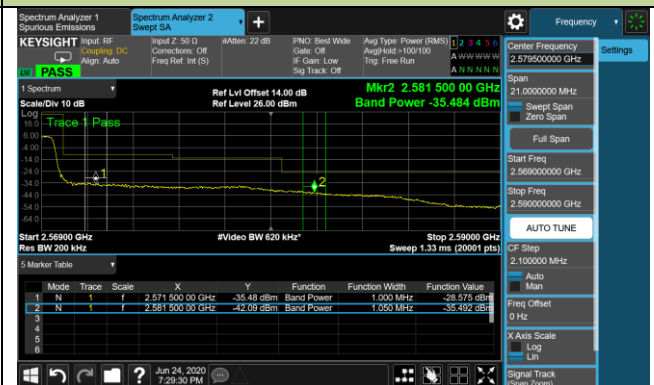

5MHz Channel Bandwidth - Full RB

Lower ACP

Lower Extended Band Edge

Upper ACP

Upper Extended Band Edge

10MHz Channel Bandwidth - Full RB

Lower ACP

Lower Extended Band Edge

Upper ACP

Upper Extended Band Edge

15MHz Channel Bandwidth - Full RB

Lower ACP

Lower Extended Band Edge

Upper ACP

Upper Extended Band Edge

20MHz Channel Bandwidth - Full RB

Lower ACP

Lower Extended Band Edge

Upper ACP

Upper Extended Band Edge

Product	LTE-A Cat 16 M.2 Module	Test Engineer	Candy Luo
Test Date	2020/06/27	Test Site	SR6
Test Band	Band 12	Test Result	Pass

3MHz Channel Bandwidth 1RB