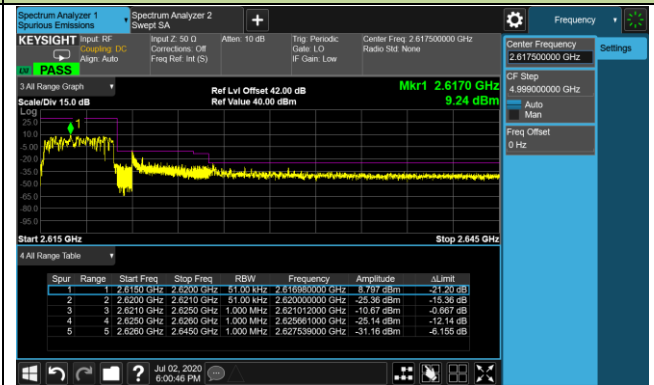

10MHz Channel Bandwidth - 1RB

Lower ACP

Upper ACP

15MHz Channel Bandwidth - 1RB

Lower ACP

Upper ACP

20MHz Channel Bandwidth - 1RB

Lower ACP

Upper ACP

5MHz Channel Bandwidth - Full RB

Lower ACP

Upper ACP

10MHz Channel Bandwidth - Full RB

Lower ACP

Upper ACP

15MHz Channel Bandwidth - Full RB