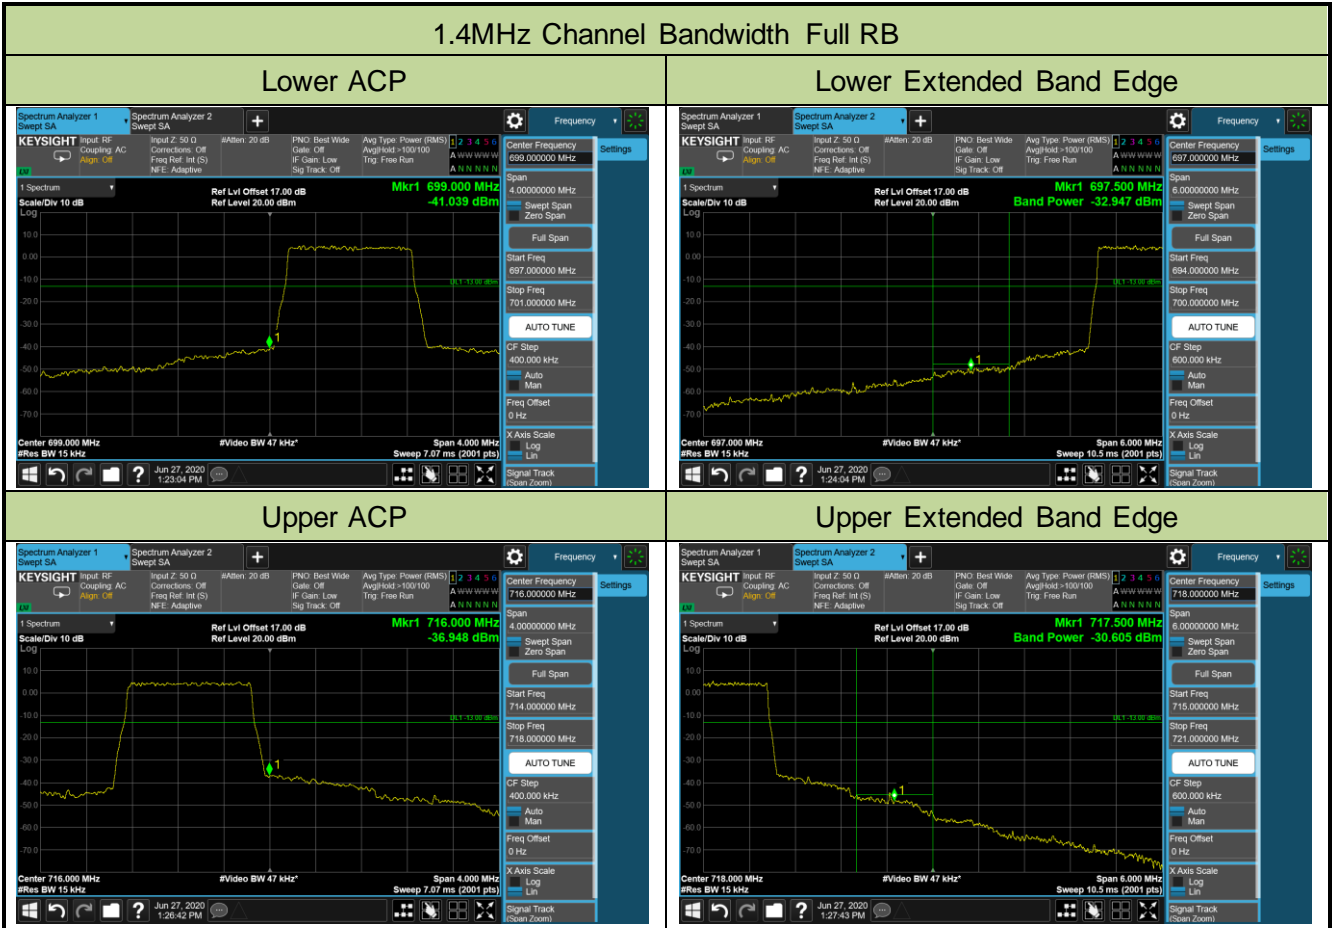

Lower ACP

Lower Extended Band Edge

Upper ACP

Upper Extended Band Edge

5MHz Channel Bandwidth 1RB

Lower ACP

Lower Extended Band Edge

Upper ACP

Upper Extended Band Edge

10MHz Channel Bandwidth 1RB

Lower ACP

Lower Extended Band Edge

Upper ACP

Upper Extended Band Edge

10MHz Channel Bandwidth Full RB

Lower ACP

Lower Extended Band Edge

Upper ACP

Upper Extended Band Edge

Product	LTE-A Cat 16 M.2 Module	Test Engineer	Candy Luo
Test Date	2020/06/27	Test Site	SR6
Test Band	Band 13	Test Result	Pass

5MHz Channel Bandwidth 1RB

10MHz Channel Bandwidth 1RB

5MHz Channel Bandwidth Full RB

Lower ACP

Upper ACP

10MHz Channel Bandwidth Full RB

Middle ACP

Product	LTE-A Cat 16 M.2 Module	Test Engineer	Candy Luo
Test Date	2020/07/02	Test Site	SR6
Test Band	Band 38	Test Result	Pass