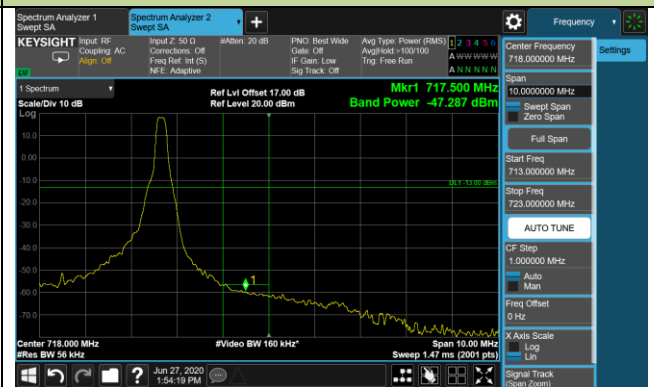

Lower ACP

Lower Extended Band Edge

Upper ACP

Upper Extended Band Edge

Product	LTE-A Cat 16 M.2 Module	Test Engineer	Candy Luo
Test Date	2020/06/27	Test Site	SR6
Test Band	Band 12	Test Result	Pass

3MHz Channel Bandwidth 1RB

Lower ACP

Lower Extended Band Edge

Upper ACP

Upper Extended Band Edge

5MHz Channel Bandwidth 1RB

Lower ACP

Lower Extended Band Edge

Upper ACP

Upper Extended Band Edge

10MHz Channel Bandwidth 1RB

Lower ACP

Lower Extended Band Edge

Upper ACP

Upper Extended Band Edge

10MHz Channel Bandwidth Full RB

Lower ACP

Lower Extended Band Edge

Upper ACP

Upper Extended Band Edge

Product	LTE-A Cat 16 M.2 Module	Test Engineer	Candy Luo
Test Date	2020/06/27	Test Site	SR6
Test Band	Band 13	Test Result	Pass

5MHz Channel Bandwidth 1RB