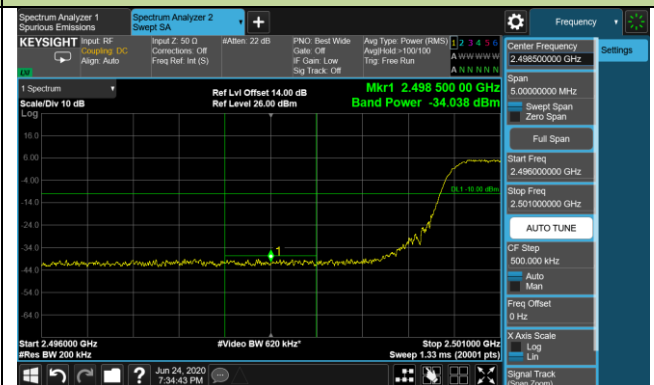

5MHz Channel Bandwidth - Full RB

Lower ACP

Lower Extended Band Edge

Upper ACP

Upper Extended Band Edge

10MHz Channel Bandwidth - Full RB

Lower ACP

Lower Extended Band Edge

Upper ACP

Upper Extended Band Edge

15MHz Channel Bandwidth - Full RB

Lower ACP

Lower Extended Band Edge

Upper ACP

Upper Extended Band Edge

20MHz Channel Bandwidth - Full RB

Lower ACP

Lower Extended Band Edge

Upper ACP

Upper Extended Band Edge

Product	LTE-A Cat 16 M.2 Module	Test Engineer	Candy Luo
Test Date	2020/06/27	Test Site	SR6
Test Band	Band 12	Test Result	Pass

3MHz Channel Bandwidth 1RB