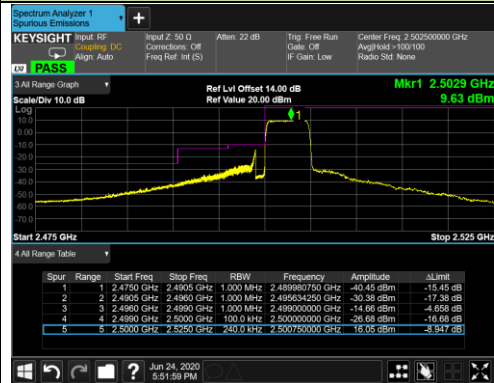

5MHz Channel Bandwidth - Full RB

Lower ACP

Lower Extended Band Edge

Upper ACP

Upper Extended Band Edge

10MHz Channel Bandwidth - Full RB

Lower ACP

Lower Extended Band Edge

Upper ACP

Upper Extended Band Edge

15MHz Channel Bandwidth - Full RB

Lower ACP

Lower Extended Band Edge

Upper ACP

Upper Extended Band Edge

20MHz Channel Bandwidth - Full RB

Lower ACP

Lower Extended Band Edge

Upper ACP

Upper Extended Band Edge

Product	LTE-A Cat 16 M.2 Module	Test Engineer	Candy Luo
Test Date	2020/06/27	Test Site	SR6
Test Band	Band 12	Test Result	Pass

3MHz Channel Bandwidth 1RB