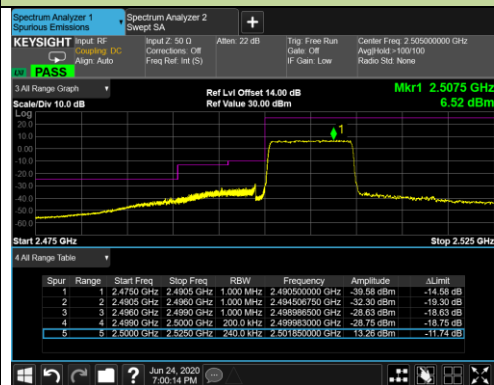

5MHz Channel Bandwidth - Full RB

Lower ACP

Lower Extended Band Edge

Upper ACP

Upper Extended Band Edge

10MHz Channel Bandwidth - Full RB

Lower ACP

Lower Extended Band Edge

Upper ACP

Upper Extended Band Edge

15MHz Channel Bandwidth - Full RB

Lower ACP

Lower Extended Band Edge

Upper ACP

Upper Extended Band Edge

20MHz Channel Bandwidth - Full RB

Lower ACP

Lower Extended Band Edge

Upper ACP

Upper Extended Band Edge

Product	LTE-A Cat 16 M.2 Module	Test Engineer	Candy Luo
Test Date	2020/06/27	Test Site	SR6
Test Band	Band 12	Test Result	Pass

3MHz Channel Bandwidth 1RB