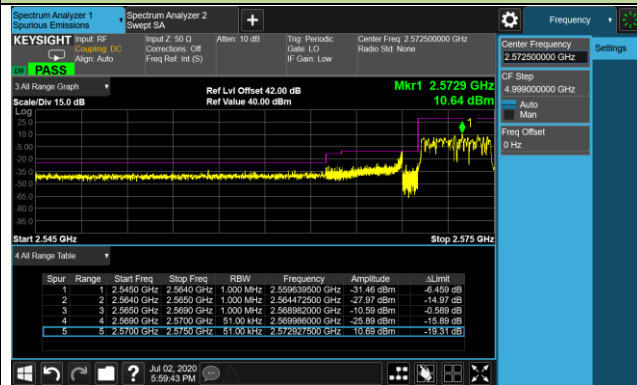

10MHz Channel Bandwidth 1RB

5MHz Channel Bandwidth Full RB

Lower ACP

Upper ACP

10MHz Channel Bandwidth Full RB

Middle ACP

Product	LTE-A Cat 16 M.2 Module	Test Engineer	Candy Luo
Test Date	2020/07/02	Test Site	SR6
Test Band	Band 38	Test Result	Pass

10MHz Channel Bandwidth - 1RB

Lower ACP

Upper ACP

15MHz Channel Bandwidth - 1RB

Lower ACP

Upper ACP

20MHz Channel Bandwidth - 1RB

Lower ACP

Upper ACP

5MHz Channel Bandwidth - Full RB

Lower ACP

Upper ACP

10MHz Channel Bandwidth - Full RB

Lower ACP

Upper ACP

15MHz Channel Bandwidth - Full RB