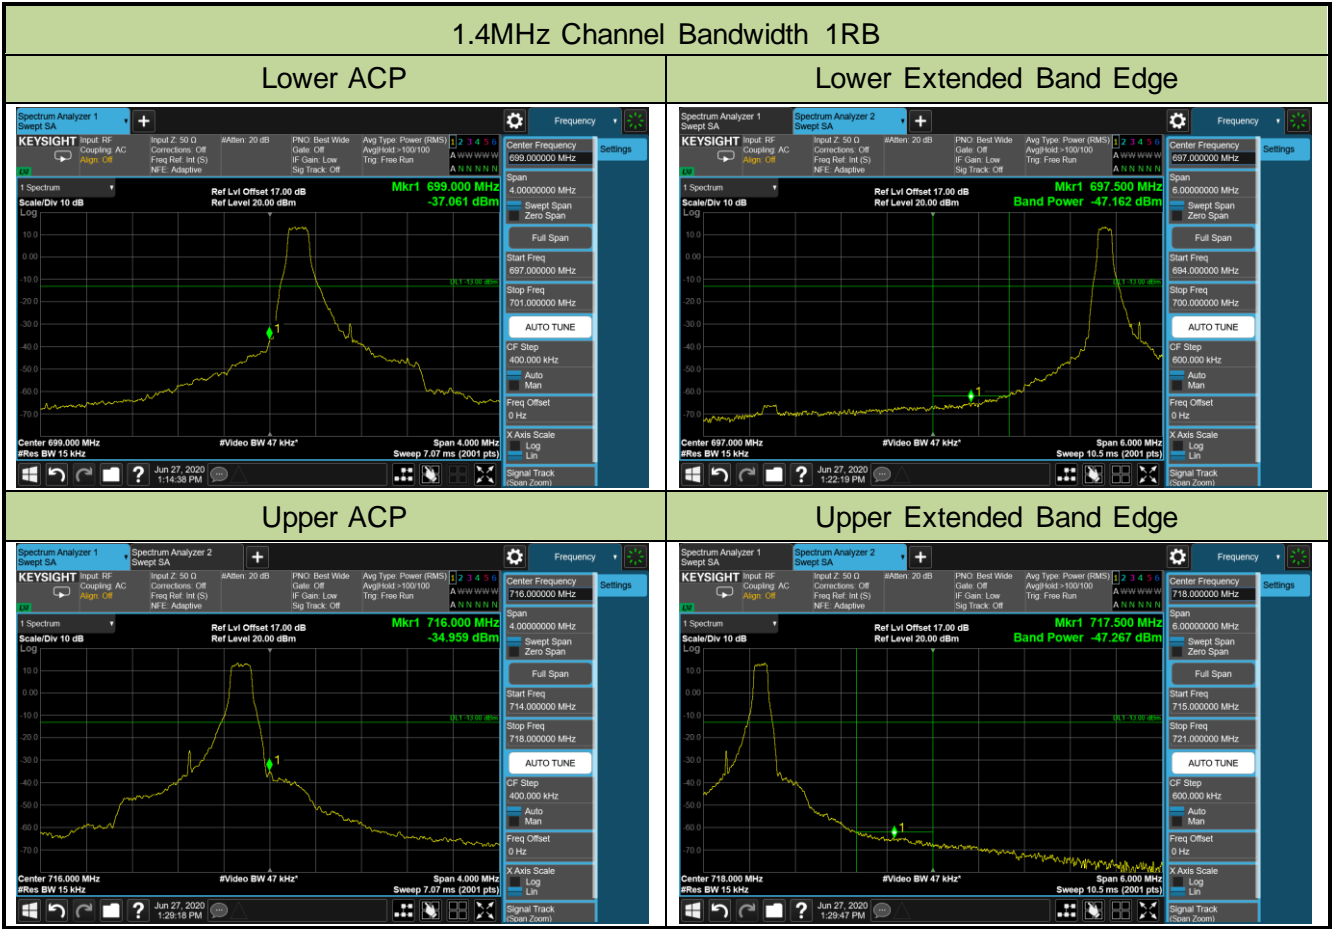

Upper ACP

Upper Extended Band Edge

15MHz Channel Bandwidth - Full RB

Lower ACP

Lower Extended Band Edge

Upper ACP

Upper Extended Band Edge

20MHz Channel Bandwidth - Full RB

Lower ACP

Lower Extended Band Edge

Upper ACP

Upper Extended Band Edge

Product	LTE-A Cat 16 M.2 Module	Test Engineer	Candy Luo
Test Date	2020/06/27	Test Site	SR6
Test Band	Band 12	Test Result	Pass

3MHz Channel Bandwidth 1RB

Lower ACP

Lower Extended Band Edge

Upper ACP

Upper Extended Band Edge

5MHz Channel Bandwidth 1RB

Lower ACP

Lower Extended Band Edge

Upper ACP

Upper Extended Band Edge

10MHz Channel Bandwidth 1RB

Lower ACP

Lower Extended Band Edge

Upper ACP

Upper Extended Band Edge

10MHz Channel Bandwidth Full RB

Lower ACP