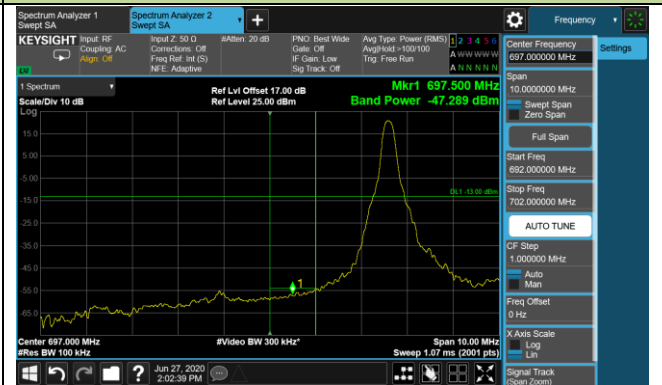

Lower ACP

Lower Extended Band Edge

Upper ACP

Upper Extended Band Edge

5MHz Channel Bandwidth 1RB

Lower ACP

Lower Extended Band Edge

Upper ACP

Upper Extended Band Edge

10MHz Channel Bandwidth 1RB

Lower ACP

Lower Extended Band Edge

Upper ACP

Upper Extended Band Edge

10MHz Channel Bandwidth Full RB

Lower ACP

Lower Extended Band Edge

Upper ACP

Upper Extended Band Edge

Product	LTE-A Cat 16 M.2 Module	Test Engineer	Candy Luo
Test Date	2020/06/27	Test Site	SR6
Test Band	Band 13	Test Result	Pass

5MHz Channel Bandwidth 1RB

10MHz Channel Bandwidth 1RB

5MHz Channel Bandwidth Full RB

Lower ACP

Upper ACP

10MHz Channel Bandwidth Full RB

Middle ACP

Product	LTE-A Cat 16 M.2 Module	Test Engineer	Candy Luo
Test Date	2020/07/02	Test Site	SR6
Test Band	Band 38	Test Result	Pass