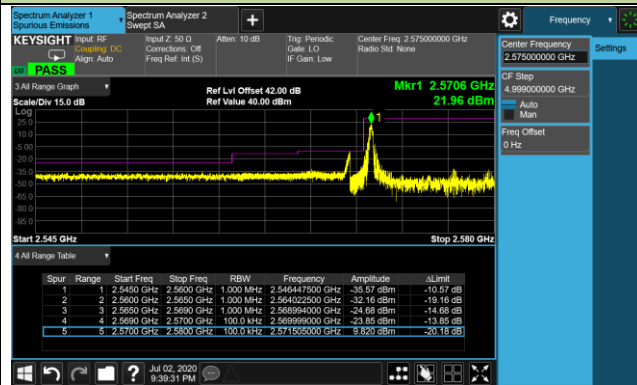

Lower Extended Band Edge

Upper ACP

Upper Extended Band Edge

Product	LTE-A Cat 16 M.2 Module	Test Engineer	Candy Luo
Test Date	2020/06/27	Test Site	SR6
Test Band	Band 13	Test Result	Pass

5MHz Channel Bandwidth 1RB

10MHz Channel Bandwidth 1RB

5MHz Channel Bandwidth Full RB

Lower ACP

Upper ACP

10MHz Channel Bandwidth Full RB

Middle ACP

Product	LTE-A Cat 16 M.2 Module	Test Engineer	Candy Luo
Test Date	2020/07/02	Test Site	SR6
Test Band	Band 38	Test Result	Pass

10MHz Channel Bandwidth - 1RB

Lower ACP

Upper ACP

15MHz Channel Bandwidth - 1RB

Lower ACP

Upper ACP

20MHz Channel Bandwidth - 1RB

Lower ACP