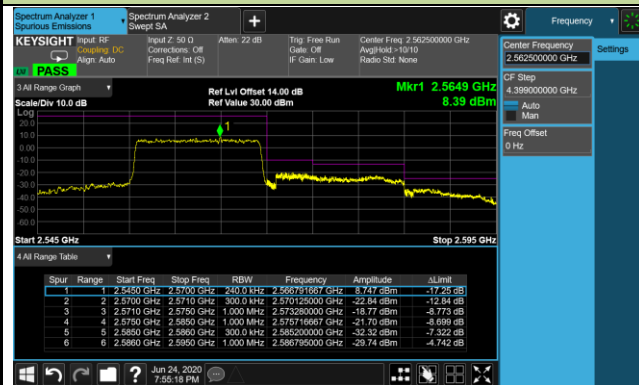

5MHz Channel Bandwidth - Full RB

Lower ACP

Lower Extended Band Edge

Upper ACP

Upper Extended Band Edge

10MHz Channel Bandwidth - Full RB

Lower ACP

Lower Extended Band Edge

Upper ACP

Upper Extended Band Edge

15MHz Channel Bandwidth - Full RB

Lower ACP

Lower Extended Band Edge

Upper ACP

Upper Extended Band Edge

20MHz Channel Bandwidth - Full RB

Lower ACP

Lower Extended Band Edge

Upper ACP

Upper Extended Band Edge

Product	LTE-A Cat 16 M.2 Module	Test Engineer	Candy Luo
Test Date	2020/06/27	Test Site	SR6
Test Band	Band 12	Test Result	Pass

3MHz Channel Bandwidth 1RB

Lower ACP

Lower Extended Band Edge

Upper ACP

Upper Extended Band Edge

5MHz Channel Bandwidth 1RB

Lower ACP

Lower Extended Band Edge

Upper ACP