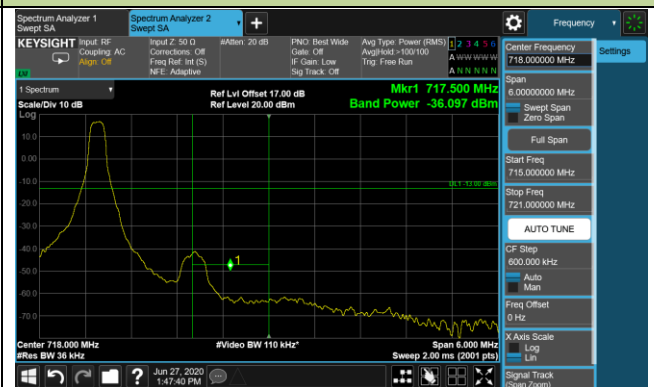

Lower ACP

Lower Extended Band Edge

Upper ACP

Upper Extended Band Edge

Product	LTE-A Cat 16 M.2 Module	Test Engineer	Candy Luo
Test Date	2020/06/27	Test Site	SR6
Test Band	Band 12	Test Result	Pass

3MHz Channel Bandwidth 1RB

Lower ACP

Lower Extended Band Edge

Upper ACP

Upper Extended Band Edge

5MHz Channel Bandwidth 1RB

Lower ACP

Lower Extended Band Edge

Upper ACP

Upper Extended Band Edge

10MHz Channel Bandwidth 1RB

Lower ACP

Lower Extended Band Edge

Upper ACP

Upper Extended Band Edge

10MHz Channel Bandwidth Full RB

Lower ACP

Lower Extended Band Edge

Upper ACP

Upper Extended Band Edge

Product	LTE-A Cat 16 M.2 Module	Test Engineer	Candy Luo
Test Date	2020/06/27	Test Site	SR6
Test Band	Band 13	Test Result	Pass

5MHz Channel Bandwidth 1RB