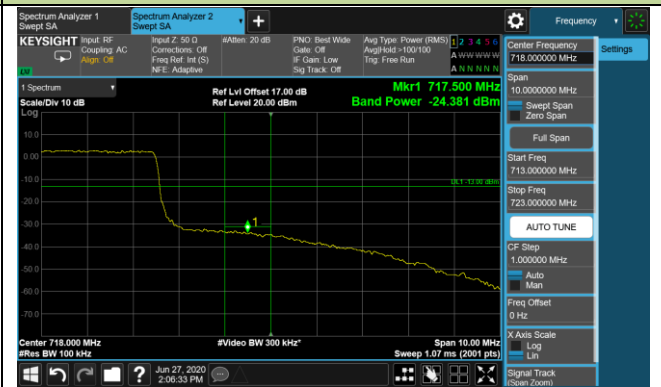

Lower ACP

Lower Extended Band Edge

Upper ACP

Upper Extended Band Edge

5MHz Channel Bandwidth 1RB

Lower ACP

Lower Extended Band Edge

Upper ACP

Upper Extended Band Edge

10MHz Channel Bandwidth 1RB

Lower ACP

Lower Extended Band Edge

Upper ACP

Upper Extended Band Edge

10MHz Channel Bandwidth Full RB

Lower ACP

Lower Extended Band Edge

Upper ACP

Upper Extended Band Edge

Product	LTE-A Cat 16 M.2 Module	Test Engineer	Candy Luo
Test Date	2020/06/27	Test Site	SR6
Test Band	Band 13	Test Result	Pass

5MHz Channel Bandwidth 1RB

10MHz Channel Bandwidth 1RB

5MHz Channel Bandwidth Full RB

Lower ACP

Upper ACP

10MHz Channel Bandwidth Full RB

Middle ACP

Product	LTE-A Cat 16 M.2 Module	Test Engineer	Candy Luo
Test Date	2020/07/02	Test Site	SR6
Test Band	Band 38	Test Result	Pass