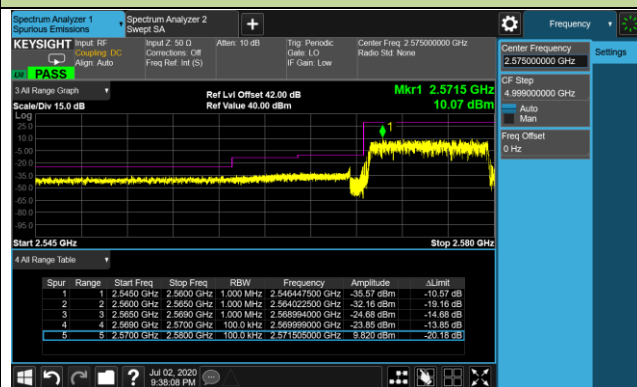

10MHz Channel Bandwidth - 1RB

Lower ACP

Upper ACP

15MHz Channel Bandwidth - 1RB

Lower ACP

Upper ACP

20MHz Channel Bandwidth - 1RB

Lower ACP

Upper ACP

5MHz Channel Bandwidth - Full RB

Lower ACP

Upper ACP

10MHz Channel Bandwidth - Full RB

Lower ACP

Upper ACP

15MHz Channel Bandwidth - Full RB

Lower ACP

Upper ACP