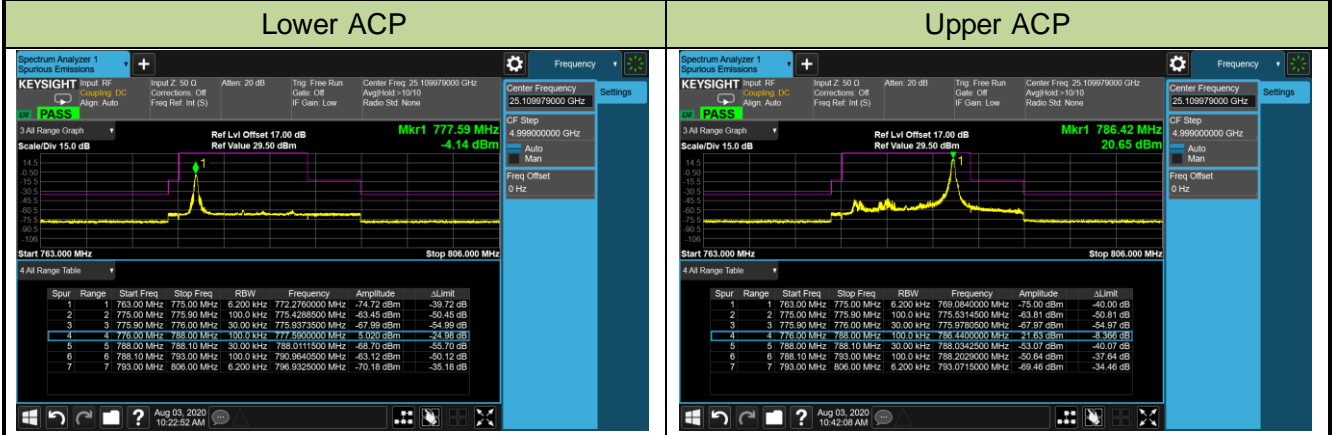

Upper Extended Band Edge

10MHz Channel Bandwidth 1RB

Lower ACP

Lower Extended Band Edge

Upper ACP

Upper Extended Band Edge

10MHz Channel Bandwidth Full RB

Lower ACP

Lower Extended Band Edge

Upper ACP

Upper Extended Band Edge

Product	LTE-A Cat 16 M.2 Module	Test Engineer	Candy Luo
Test Date	2020/06/27	Test Site	SR6
Test Band	Band 13	Test Result	Pass

5MHz Channel Bandwidth 1RB

10MHz Channel Bandwidth 1RB

5MHz Channel Bandwidth Full RB

Lower ACP

Upper ACP

10MHz Channel Bandwidth Full RB

Middle ACP

Product	LTE-A Cat 16 M.2 Module	Test Engineer	Candy Luo
Test Date	2020/07/02	Test Site	SR6
Test Band	Band 38	Test Result	Pass

10MHz Channel Bandwidth - 1RB

Lower ACP

Upper ACP

15MHz Channel Bandwidth - 1RB

Lower ACP

Upper ACP

20MHz Channel Bandwidth - 1RB

Lower ACP