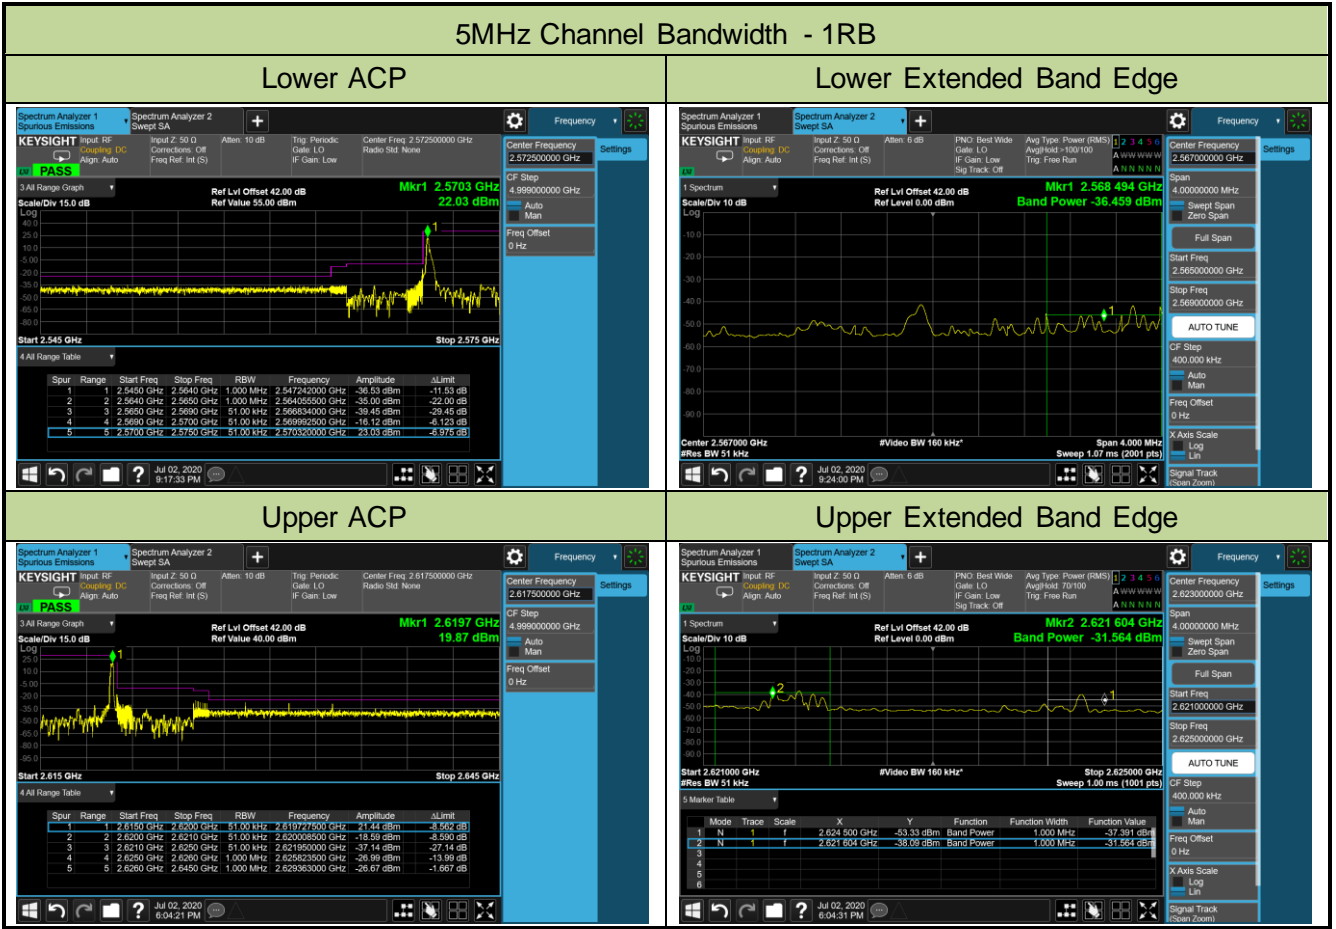

Lower Extended Band Edge

Upper ACP

Upper Extended Band Edge

Product	LTE-A Cat 16 M.2 Module	Test Engineer	Candy Luo
Test Date	2020/06/27	Test Site	SR6
Test Band	Band 13	Test Result	Pass

5MHz Channel Bandwidth 1RB

10MHz Channel Bandwidth 1RB

5MHz Channel Bandwidth Full RB

Lower ACP

Upper ACP

10MHz Channel Bandwidth Full RB

Middle ACP

Product	LTE-A Cat 16 M.2 Module	Test Engineer	Candy Luo
Test Date	2020/07/02	Test Site	SR6
Test Band	Band 38	Test Result	Pass

10MHz Channel Bandwidth - 1RB

Lower ACP

Upper ACP

15MHz Channel Bandwidth - 1RB

Lower ACP

Upper ACP

20MHz Channel Bandwidth - 1RB

Lower ACP