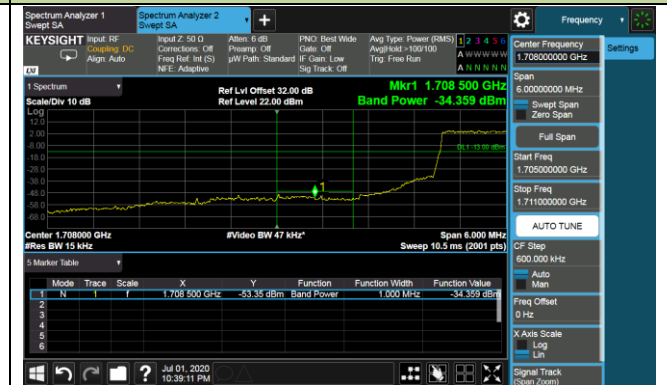

Lower Extended Band Edge