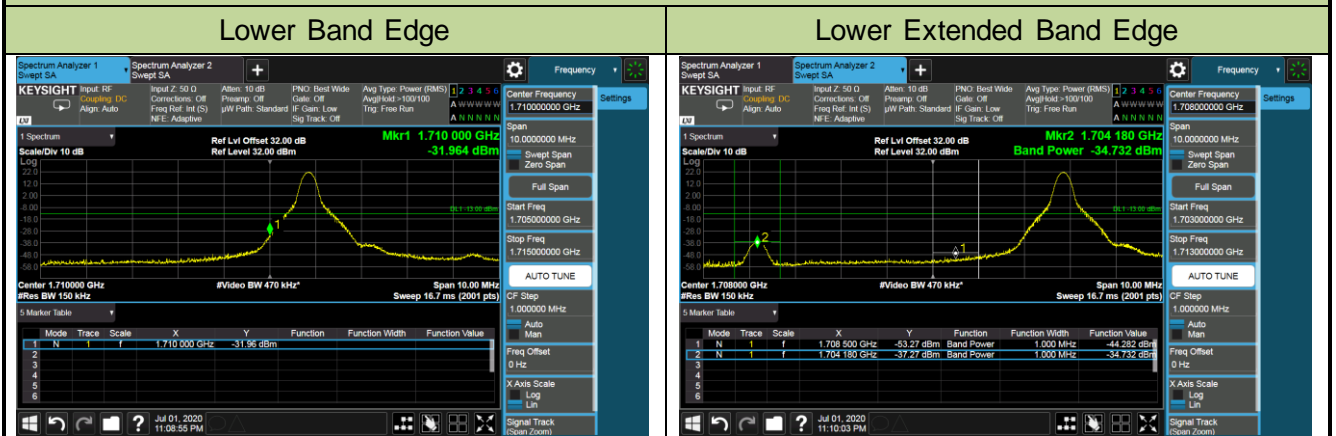

15MHz Channel Bandwidth - 1RB