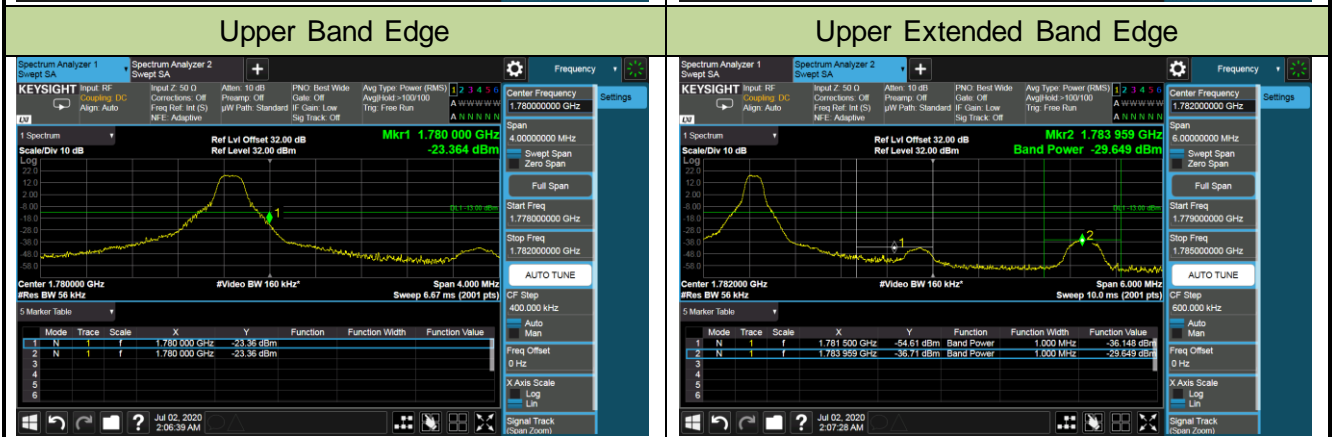

5MHz Channel Bandwidth - 1RB