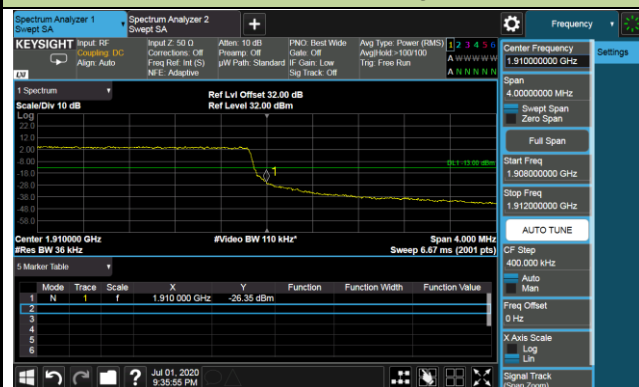

3MHz Channel Bandwidth - Full RB

Upper Band Edge