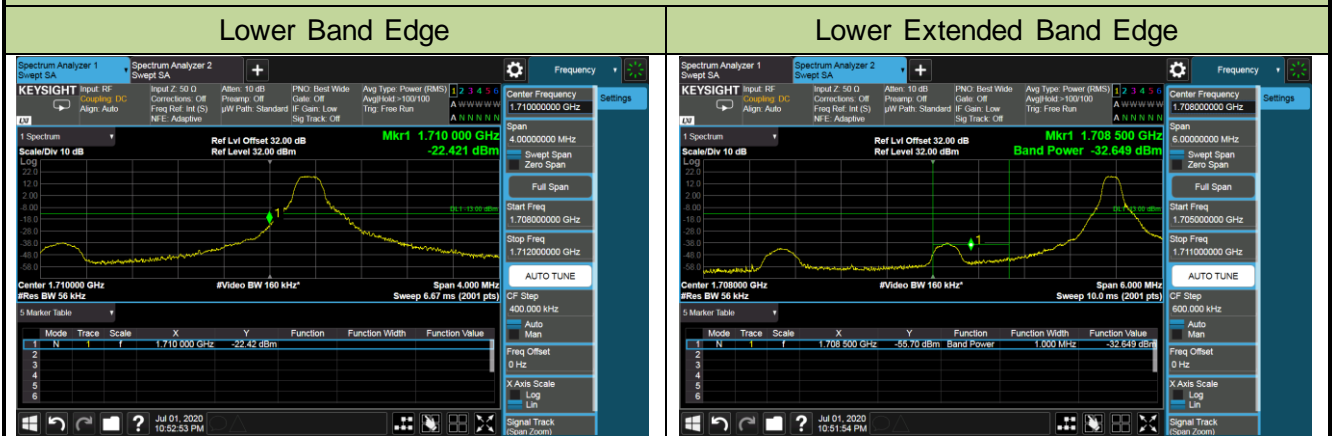

5MHz Channel Bandwidth - 1RB