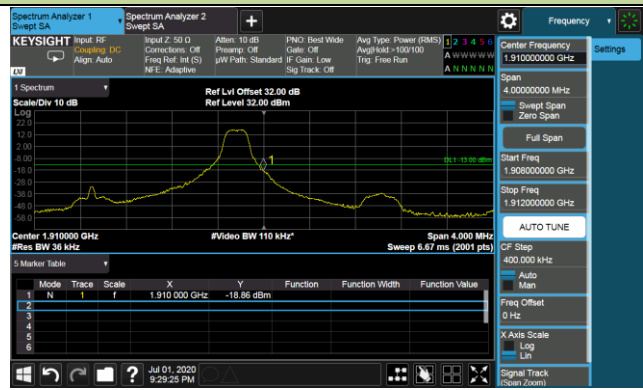

3MHz Channel Bandwidth - 1RB

Upper Band Edge