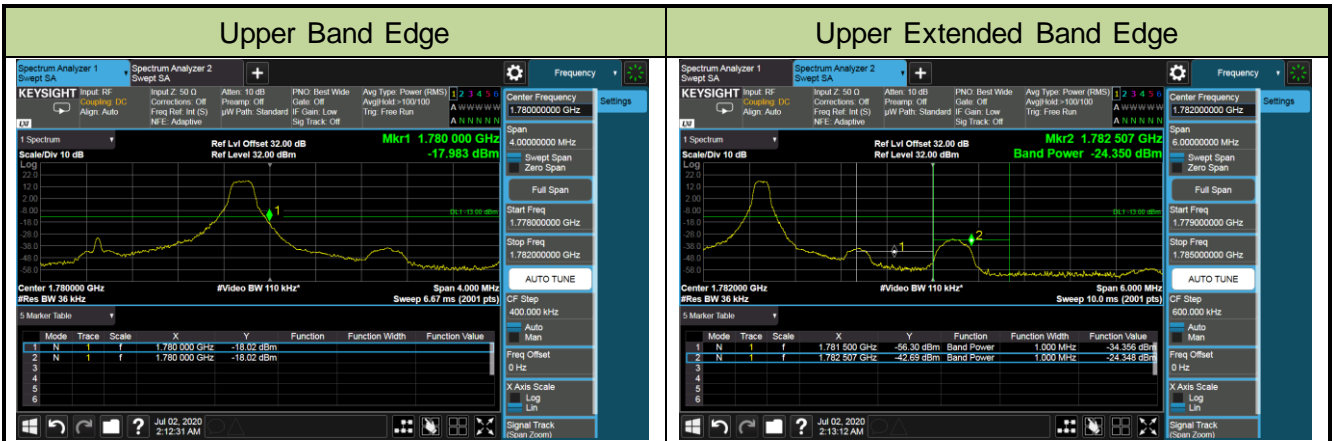

5MHz Channel Bandwidth - 1RB

10MHz Channel Bandwidth - 1RB