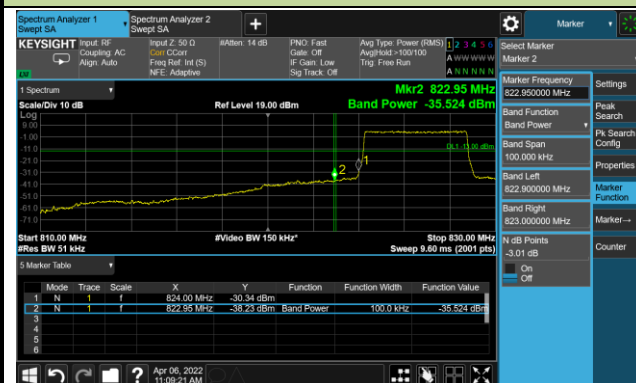

Lower Band Edge

Upper Band Edge

5MHz Channel Bandwidth - 1RB

Lower Band Edge

Upper Band Edge

10MHz Channel Bandwidth - 1RB

Lower Band Edge

Upper Band Edge

15MHz Channel Bandwidth - 1RB

Lower Band Edge

Upper Band Edge

1.4MHz Channel Bandwidth - Full RB

Lower Band Edge

Upper Band Edge

3MHz Channel Bandwidth - Full RB

Lower Band Edge

Upper Band Edge

5MHz Channel Bandwidth - Full RB

Lower Band Edge

Upper Band Edge

10MHz Channel Bandwidth - Full RB

Lower Band Edge

Upper Band Edge

15MHz Channel Bandwidth - Full RB

Lower Band Edge

Upper Band Edge

Test Site	WZ-SR6	Test Engineer	Cloud Guo
Test Date	2022/04/01	Test Band	LTE Band 7

10MHz Channel Bandwidth - 1RB

Lower Band Edge

Upper Band Edge

15MHz Channel Bandwidth - 1RB