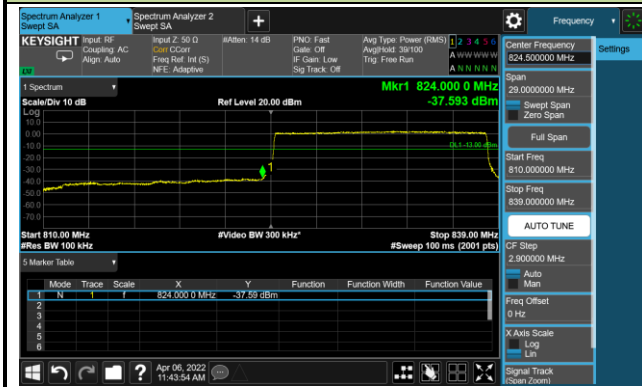

15MHz Channel Bandwidth - 1RB

Lower Band Edge

Upper Band Edge

1.4MHz Channel Bandwidth - Full RB

Lower Band Edge

Upper Band Edge

3MHz Channel Bandwidth - Full RB

Lower Band Edge

Upper Band Edge

5MHz Channel Bandwidth - Full RB

Lower Band Edge

Upper Band Edge

10MHz Channel Bandwidth - Full RB

Lower Band Edge

Upper Band Edge

15MHz Channel Bandwidth - Full RB

Lower Band Edge

Upper Band Edge

Test Site	WZ-SR6	Test Engineer	Cloud Guo
Test Date	2022/04/01	Test Band	LTE Band 7

10MHz Channel Bandwidth - 1RB

Lower Band Edge

Upper Band Edge

15MHz Channel Bandwidth - 1RB