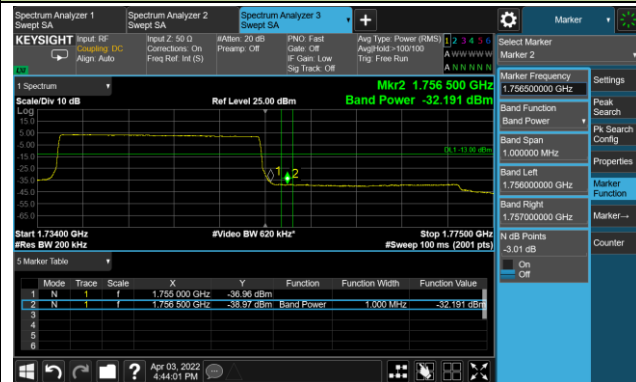

3MHz Channel Bandwidth - Full RB

Upper Band Edge

5MHz Channel Bandwidth - Full RB

Upper Band Edge

10MHz Channel Bandwidth - Full RB

Upper Band Edge

15MHz Channel Bandwidth - Full RB

Upper Band Edge

20MHz Channel Bandwidth - Full RB

Upper Band Edge

Test Site	WZ-SR6	Test Engineer	Cloud Guo
Test Date	2022/04/06	Test Band	LTE Band 5/26

1.4MHz Channel Bandwidth - 1RB

Lower Band Edge

Upper Band Edge

3MHz Channel Bandwidth - 1RB