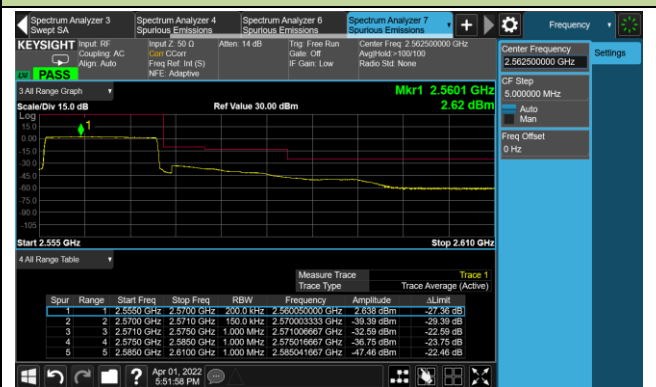

Lower Band Edge

Upper Band Edge

Test Site	WZ-SR6	Test Engineer	Cloud Guo
Test Date	2022/04/01	Test Band	LTE Band 7

10MHz Channel Bandwidth - 1RB

Lower Band Edge

Upper Band Edge

15MHz Channel Bandwidth - 1RB

Lower Band Edge

Upper Band Edge

20MHz Channel Bandwidth - 1RB

Lower Band Edge

Upper Band Edge

5MHz Channel Bandwidth - Full RB

Lower Band Edge

Upper Band Edge

10MHz Channel Bandwidth - Full RB

Lower Band Edge

Upper Band Edge

15MHz Channel Bandwidth - Full RB

Lower Band Edge

Upper Band Edge

Test Site	WZ-SR6	Test Engineer	Cloud Guo
Test Date	2022/04/06	Test Band	LTE Band 12/17

1.4MHz Channel Bandwidth Full RB

Lower Band Edge

Upper Band Edge

3MHz Channel Bandwidth Full RB

Lower Band Edge

Lower Extended Band Edge

5MHz Channel Bandwidth Full RB

Lower Band Edge