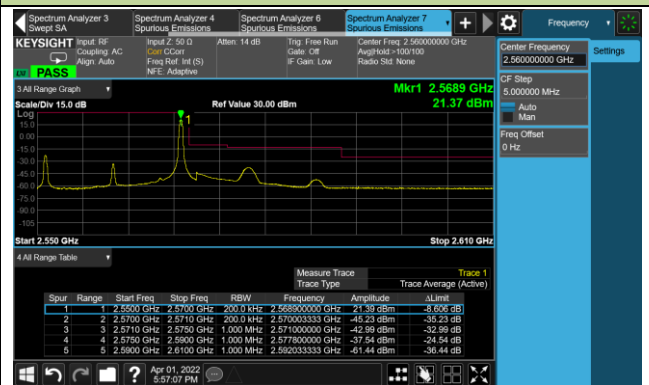

Lower Band Edge

Upper Band Edge

Test Site	WZ-SR6	Test Engineer	Cloud Guo
Test Date	2022/04/01	Test Band	LTE Band 7

10MHz Channel Bandwidth - 1RB

Lower Band Edge

Upper Band Edge

15MHz Channel Bandwidth - 1RB

Lower Band Edge

Upper Band Edge

20MHz Channel Bandwidth - 1RB

Lower Band Edge

Upper Band Edge

5MHz Channel Bandwidth - Full RB

Lower Band Edge

Upper Band Edge

10MHz Channel Bandwidth - Full RB

Lower Band Edge

Upper Band Edge

15MHz Channel Bandwidth - Full RB

Lower Band Edge

Upper Band Edge

Test Site	WZ-SR6	Test Engineer	Cloud Guo
Test Date	2022/04/06	Test Band	LTE Band 12/17