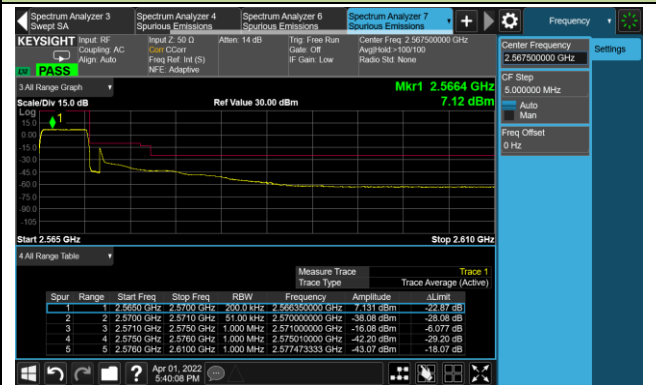

Lower Band Edge

Upper Band Edge

Test Site	WZ-SR6	Test Engineer	Cloud Guo
Test Date	2022/04/01	Test Band	LTE Band 7

10MHz Channel Bandwidth - 1RB

Lower Band Edge

Upper Band Edge

15MHz Channel Bandwidth - 1RB

Lower Band Edge

Upper Band Edge

20MHz Channel Bandwidth - 1RB

Lower Band Edge

Upper Band Edge

5MHz Channel Bandwidth - Full RB

Lower Band Edge

Upper Band Edge

10MHz Channel Bandwidth - Full RB

Lower Band Edge

Upper Band Edge

15MHz Channel Bandwidth - Full RB

Lower Band Edge

Upper Band Edge

Test Site	WZ-SR6	Test Engineer	Cloud Guo
Test Date	2022/04/06	Test Band	LTE Band 12/17