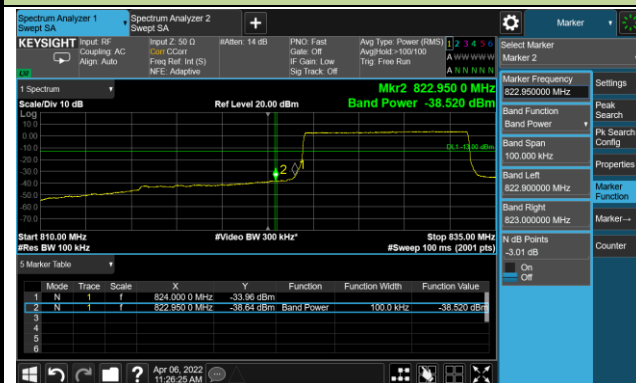

Upper Band Edge

5MHz Channel Bandwidth - Full RB

Lower Band Edge

Upper Band Edge

10MHz Channel Bandwidth - Full RB

Lower Band Edge

Upper Band Edge

15MHz Channel Bandwidth - Full RB

Lower Band Edge

Upper Band Edge

Test Site	WZ-SR6	Test Engineer	Cloud Guo
Test Date	2022/04/01	Test Band	LTE Band 7

10MHz Channel Bandwidth - 1RB

Lower Band Edge

Upper Band Edge

15MHz Channel Bandwidth - 1RB