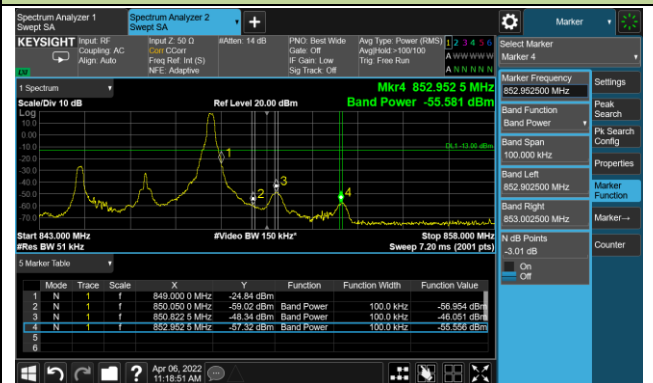

20MHz Channel Bandwidth - Full RB

Upper Band Edge

Test Site	WZ-SR6	Test Engineer	Cloud Guo
Test Date	2022/04/06	Test Band	LTE Band 5/26

1.4MHz Channel Bandwidth - 1RB

Lower Band Edge

Upper Band Edge

3MHz Channel Bandwidth - 1RB

Lower Band Edge

Upper Band Edge

5MHz Channel Bandwidth - 1RB

Lower Band Edge

Upper Band Edge

10MHz Channel Bandwidth - 1RB

Lower Band Edge

Upper Band Edge

15MHz Channel Bandwidth - 1RB

Lower Band Edge

Upper Band Edge

1.4MHz Channel Bandwidth - Full RB

Lower Band Edge

Upper Band Edge

3MHz Channel Bandwidth - Full RB

Lower Band Edge