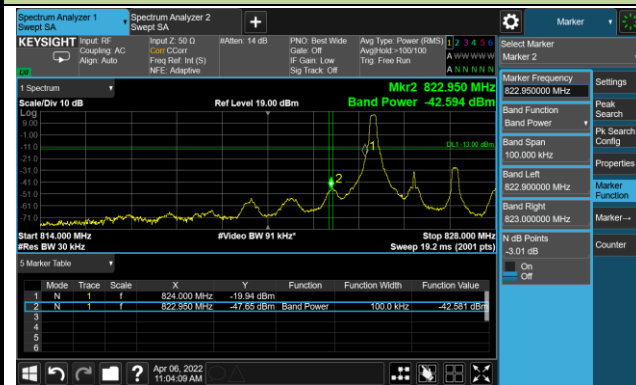

20MHz Channel Bandwidth - Full RB

Upper Band Edge

Test Site	WZ-SR6	Test Engineer	Cloud Guo
Test Date	2022/04/06	Test Band	LTE Band 5/26

1.4MHz Channel Bandwidth - 1RB

Lower Band Edge

Upper Band Edge

3MHz Channel Bandwidth - 1RB

Lower Band Edge

Upper Band Edge

5MHz Channel Bandwidth - 1RB

Lower Band Edge

Upper Band Edge

10MHz Channel Bandwidth - 1RB

Lower Band Edge

Upper Band Edge