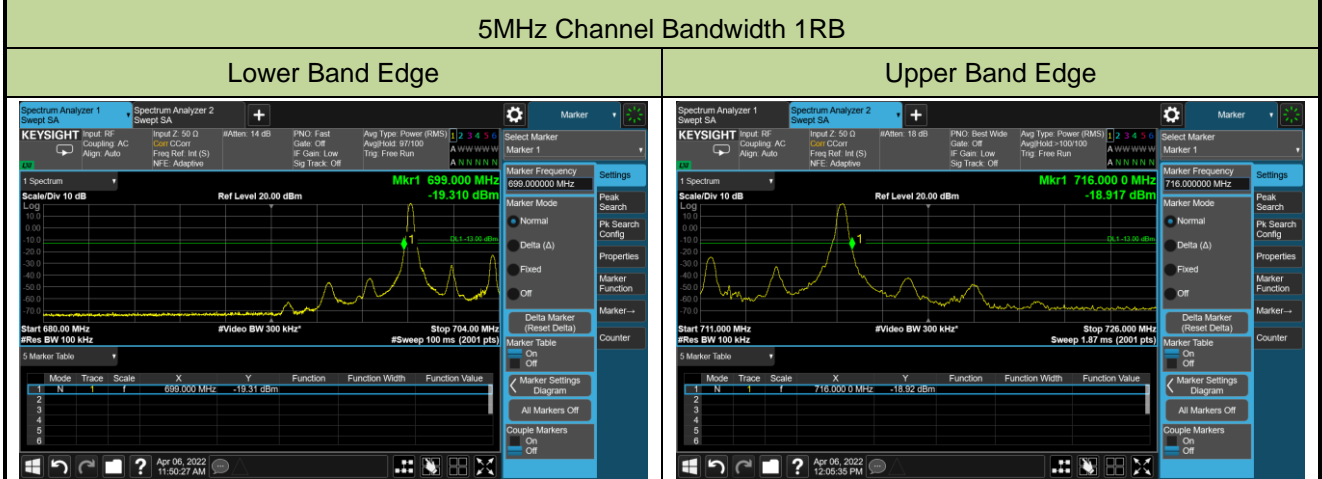

Lower Band Edge

Upper Band Edge

20MHz Channel Bandwidth - 1RB

Lower Band Edge

Upper Band Edge

5MHz Channel Bandwidth - Full RB

Lower Band Edge

Upper Band Edge

10MHz Channel Bandwidth - Full RB

Lower Band Edge

Upper Band Edge

15MHz Channel Bandwidth - Full RB

Lower Band Edge

Upper Band Edge

Test Site	WZ-SR6	Test Engineer	Cloud Guo
Test Date	2022/04/06	Test Band	LTE Band 12/17

1.4MHz Channel Bandwidth Full RB

Lower Band Edge

Upper Band Edge

3MHz Channel Bandwidth Full RB

Lower Band Edge

Lower Extended Band Edge

5MHz Channel Bandwidth Full RB

Lower Band Edge

Lower Extended Band Edge

10MHz Channel Bandwidth Full RB

Lower Band Edge

Lower Extended Band Edge

Test Site	WZ-SR6	Test Engineer	Cloud Guo
Test Date	2022/04/06	Test Band	LTE Band 17

5MHz Channel Bandwidth Full RB