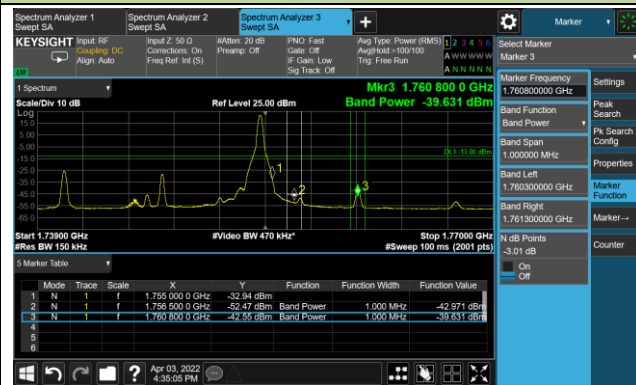

10MHz Channel Bandwidth - 1RB

Upper Band Edge

15MHz Channel Bandwidth - 1RB

Upper Band Edge

20MHz Channel Bandwidth - 1RB

Upper Band Edge

1.4MHz Channel Bandwidth - Full RB

Upper Band Edge

3MHz Channel Bandwidth - Full RB

Upper Band Edge

5MHz Channel Bandwidth - Full RB

Upper Band Edge

10MHz Channel Bandwidth - Full RB

Upper Band Edge

15MHz Channel Bandwidth - Full RB

Upper Band Edge

20MHz Channel Bandwidth - Full RB

Upper Band Edge

Test Site	WZ-SR6	Test Engineer	Cloud Guo
Test Date	2022/04/06	Test Band	LTE Band 5/26

1.4MHz Channel Bandwidth - 1RB

Lower Band Edge

Upper Band Edge

3MHz Channel Bandwidth - 1RB