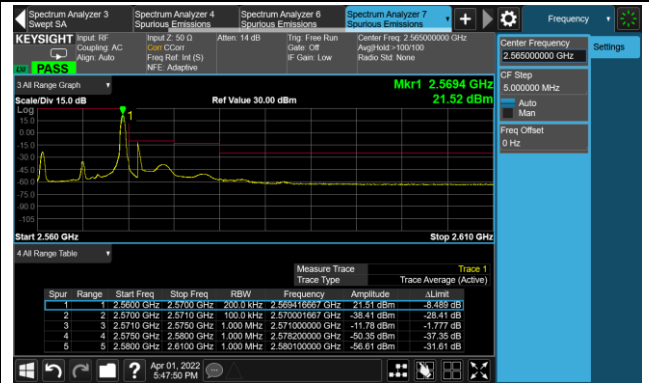

Upper Band Edge

5MHz Channel Bandwidth - Full RB

Lower Band Edge

Upper Band Edge

10MHz Channel Bandwidth - Full RB

Lower Band Edge

Upper Band Edge

15MHz Channel Bandwidth - Full RB

Lower Band Edge

Upper Band Edge

Test Site	WZ-SR6	Test Engineer	Cloud Guo
Test Date	2022/04/01	Test Band	LTE Band 7

10MHz Channel Bandwidth - 1RB

Lower Band Edge

Upper Band Edge

15MHz Channel Bandwidth - 1RB

Lower Band Edge

Upper Band Edge

20MHz Channel Bandwidth - 1RB

Lower Band Edge

Upper Band Edge

5MHz Channel Bandwidth - Full RB

Lower Band Edge

Upper Band Edge

10MHz Channel Bandwidth - Full RB

Lower Band Edge

Upper Band Edge

15MHz Channel Bandwidth - Full RB

Lower Band Edge

Upper Band Edge

Test Site	WZ-SR6	Test Engineer	Cloud Guo
Test Date	2022/04/06	Test Band	LTE Band 12/17