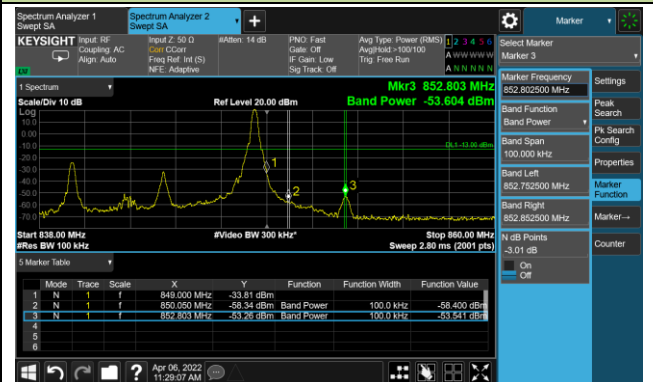

20MHz Channel Bandwidth - Full RB

Upper Band Edge

Test Site	WZ-SR6	Test Engineer	Cloud Guo
Test Date	2022/04/06	Test Band	LTE Band 5/26

1.4MHz Channel Bandwidth - 1RB

Lower Band Edge

Upper Band Edge

3MHz Channel Bandwidth - 1RB

Lower Band Edge

Upper Band Edge

5MHz Channel Bandwidth - 1RB

Lower Band Edge

Upper Band Edge

10MHz Channel Bandwidth - 1RB

Lower Band Edge

Upper Band Edge

15MHz Channel Bandwidth - 1RB

Lower Band Edge

Upper Band Edge

1.4MHz Channel Bandwidth - Full RB

Lower Band Edge

Upper Band Edge

3MHz Channel Bandwidth - Full RB

Lower Band Edge