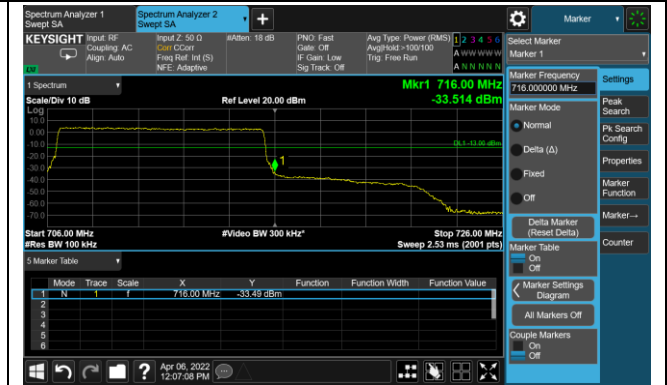

10MHz Channel Bandwidth - Full RB

Lower Band Edge

Upper Band Edge

15MHz Channel Bandwidth - Full RB

Lower Band Edge

Upper Band Edge

Test Site	WZ-SR6	Test Engineer	Cloud Guo
Test Date	2022/04/06	Test Band	LTE Band 12/17

1.4MHz Channel Bandwidth Full RB

Lower Band Edge

Upper Band Edge

3MHz Channel Bandwidth Full RB

Lower Band Edge

Lower Extended Band Edge

5MHz Channel Bandwidth Full RB

Lower Band Edge

Lower Extended Band Edge

10MHz Channel Bandwidth Full RB

Lower Band Edge

Lower Extended Band Edge

Test Site	WZ-SR6	Test Engineer	Cloud Guo
Test Date	2022/04/06	Test Band	LTE Band 17

5MHz Channel Bandwidth Full RB