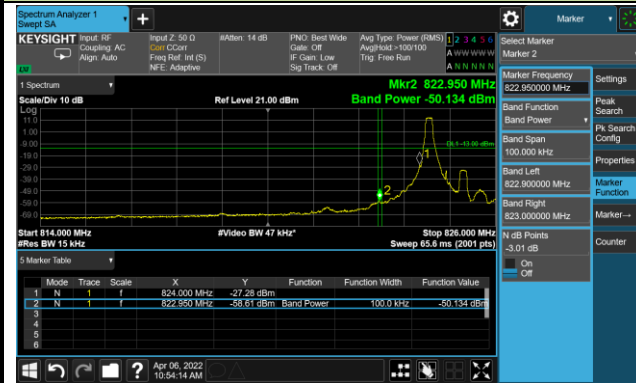

20MHz Channel Bandwidth - Full RB

Upper Band Edge

Test Site	WZ-SR6	Test Engineer	Cloud Guo
Test Date	2022/04/06	Test Band	LTE Band 5/26

1.4MHz Channel Bandwidth - 1RB

Lower Band Edge

Upper Band Edge

3MHz Channel Bandwidth - 1RB

Lower Band Edge

Upper Band Edge

5MHz Channel Bandwidth - 1RB

Lower Band Edge

Upper Band Edge

10MHz Channel Bandwidth - 1RB

Lower Band Edge

Upper Band Edge