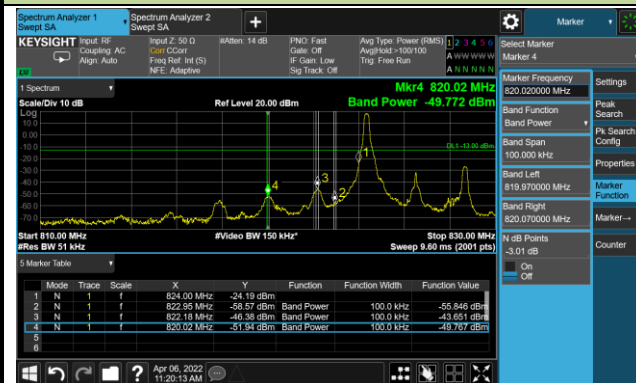

20MHz Channel Bandwidth - Full RB

Upper Band Edge

Test Site	WZ-SR6	Test Engineer	Cloud Guo
Test Date	2022/04/06	Test Band	LTE Band 5/26

1.4MHz Channel Bandwidth - 1RB

Lower Band Edge

Upper Band Edge

3MHz Channel Bandwidth - 1RB

Lower Band Edge

Upper Band Edge

5MHz Channel Bandwidth - 1RB

Lower Band Edge

Upper Band Edge

10MHz Channel Bandwidth - 1RB

Lower Band Edge

Upper Band Edge

15MHz Channel Bandwidth - 1RB

Lower Band Edge

Upper Band Edge

1.4MHz Channel Bandwidth - Full RB

Lower Band Edge

Upper Band Edge

3MHz Channel Bandwidth - Full RB

Lower Band Edge