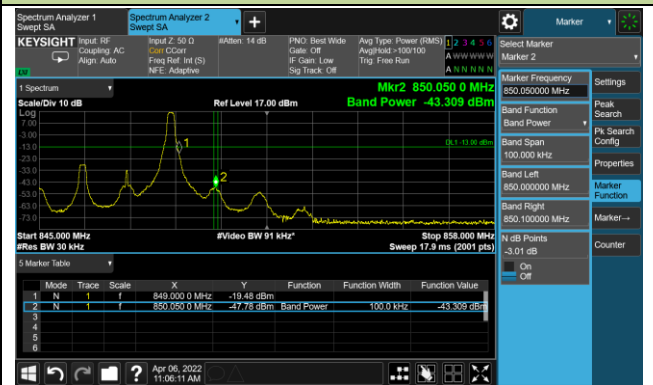

3MHz Channel Bandwidth - Full RB

Upper Band Edge

5MHz Channel Bandwidth - Full RB

Upper Band Edge

10MHz Channel Bandwidth - Full RB

Upper Band Edge

15MHz Channel Bandwidth - Full RB

Upper Band Edge

20MHz Channel Bandwidth - Full RB

Upper Band Edge

Test Site	WZ-SR6	Test Engineer	Cloud Guo
Test Date	2022/04/06	Test Band	LTE Band 5/26

1.4MHz Channel Bandwidth - 1RB

Lower Band Edge

Upper Band Edge

3MHz Channel Bandwidth - 1RB

Lower Band Edge

Upper Band Edge

5MHz Channel Bandwidth - 1RB

Lower Band Edge

Upper Band Edge

10MHz Channel Bandwidth - 1RB

Lower Band Edge

Upper Band Edge