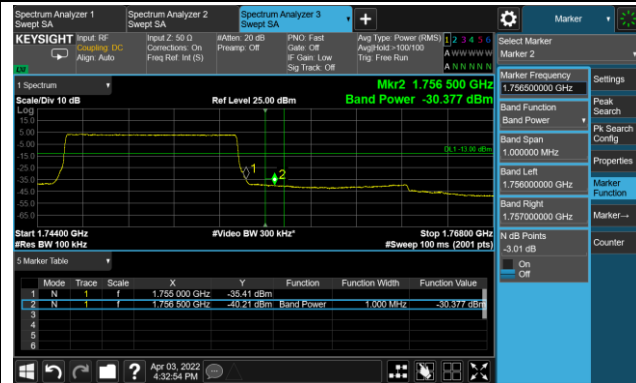

3MHz Channel Bandwidth - Full RB

Upper Band Edge

5MHz Channel Bandwidth - Full RB

Upper Band Edge

10MHz Channel Bandwidth - Full RB

Upper Band Edge

15MHz Channel Bandwidth - Full RB

Upper Band Edge

20MHz Channel Bandwidth - Full RB

Upper Band Edge

Test Site	WZ-SR6	Test Engineer	Cloud Guo
Test Date	2022/04/06	Test Band	LTE Band 5/26

1.4MHz Channel Bandwidth - 1RB

Lower Band Edge

Upper Band Edge

3MHz Channel Bandwidth - 1RB