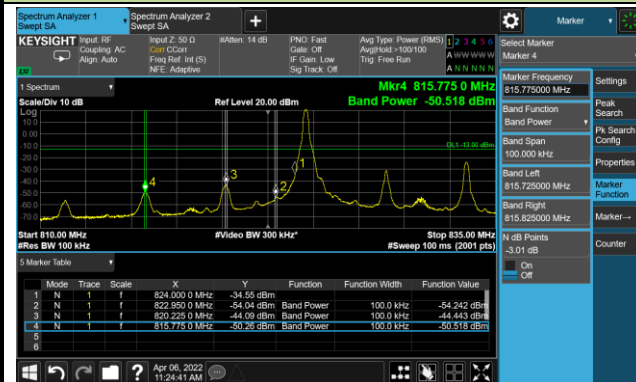

20MHz Channel Bandwidth - Full RB

Upper Band Edge

Test Site	WZ-SR6	Test Engineer	Cloud Guo
Test Date	2022/04/06	Test Band	LTE Band 5/26

1.4MHz Channel Bandwidth - 1RB

Lower Band Edge

Upper Band Edge

3MHz Channel Bandwidth - 1RB

Lower Band Edge

Upper Band Edge

5MHz Channel Bandwidth - 1RB

Lower Band Edge

Upper Band Edge

10MHz Channel Bandwidth - 1RB

Lower Band Edge

Upper Band Edge

15MHz Channel Bandwidth - 1RB

Lower Band Edge

Upper Band Edge

1.4MHz Channel Bandwidth - Full RB

Lower Band Edge

Upper Band Edge

3MHz Channel Bandwidth - Full RB

Lower Band Edge