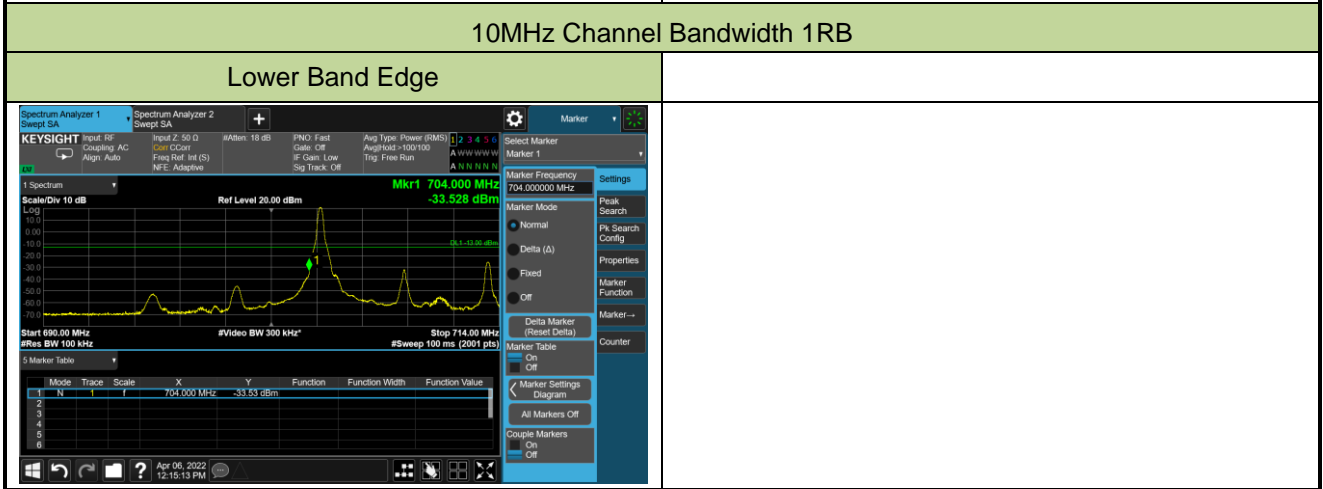

1.4MHz Channel Bandwidth Full RB

Lower Band Edge

Upper Band Edge

3MHz Channel Bandwidth Full RB

Lower Band Edge

Lower Extended Band Edge

5MHz Channel Bandwidth Full RB

Lower Band Edge

Lower Extended Band Edge

10MHz Channel Bandwidth Full RB

Lower Band Edge

Lower Extended Band Edge

Test Site	WZ-SR6	Test Engineer	Cloud Guo
Test Date	2022/04/06	Test Band	LTE Band 17

5MHz Channel Bandwidth Full RB

Lower Band Edge

10MHz Channel Bandwidth Full RB

Lower Band Edge

Test Site	WZ-SR6	Test Engineer	Cloud Guo
Test Date	2022/04/01	Test Band	LTE Band 13