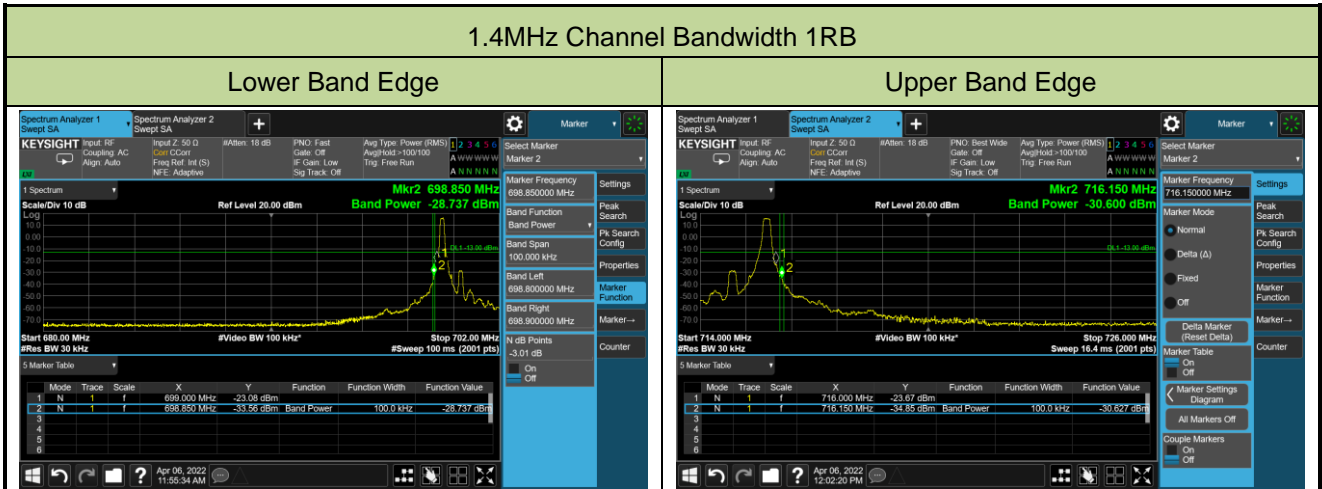

Lower Band Edge

Upper Band Edge

20MHz Channel Bandwidth - 1RB

Lower Band Edge

Upper Band Edge

5MHz Channel Bandwidth - Full RB

Lower Band Edge

Upper Band Edge

10MHz Channel Bandwidth - Full RB

Lower Band Edge

Upper Band Edge

15MHz Channel Bandwidth - Full RB

Lower Band Edge

Upper Band Edge

Test Site	WZ-SR6	Test Engineer	Cloud Guo
Test Date	2022/04/06	Test Band	LTE Band 12/17

1.4MHz Channel Bandwidth Full RB

Lower Band Edge

Upper Band Edge

3MHz Channel Bandwidth Full RB

Lower Band Edge

Lower Extended Band Edge

5MHz Channel Bandwidth Full RB

Lower Band Edge

Lower Extended Band Edge

10MHz Channel Bandwidth Full RB

Lower Band Edge

Lower Extended Band Edge

Test Site	WZ-SR6	Test Engineer	Cloud Guo
Test Date	2022/04/06	Test Band	LTE Band 17

5MHz Channel Bandwidth Full RB