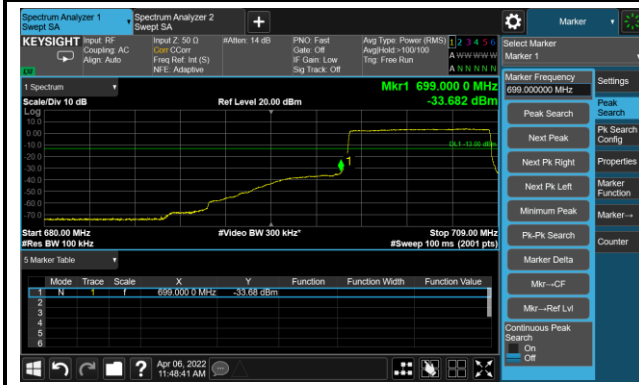

10MHz Channel Bandwidth - Full RB

Lower Band Edge

Upper Band Edge

15MHz Channel Bandwidth - Full RB

Lower Band Edge

Upper Band Edge

Test Site	WZ-SR6	Test Engineer	Cloud Guo
Test Date	2022/04/06	Test Band	LTE Band 12/17

1.4MHz Channel Bandwidth Full RB

Lower Band Edge

Upper Band Edge

3MHz Channel Bandwidth Full RB

Lower Band Edge

Lower Extended Band Edge

5MHz Channel Bandwidth Full RB

Lower Band Edge

Lower Extended Band Edge

10MHz Channel Bandwidth Full RB

Lower Band Edge

Lower Extended Band Edge

Test Site	WZ-SR6	Test Engineer	Cloud Guo
Test Date	2022/04/06	Test Band	LTE Band 17

5MHz Channel Bandwidth Full RB

Lower Band Edge

10MHz Channel Bandwidth Full RB

Lower Band Edge

Test Site	WZ-SR6	Test Engineer	Cloud Guo
Test Date	2022/04/01	Test Band	LTE Band 13