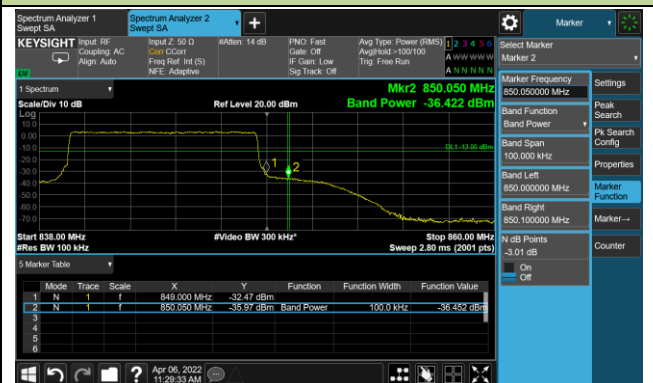

15MHz Channel Bandwidth - 1RB

Lower Band Edge

Upper Band Edge

1.4MHz Channel Bandwidth - Full RB

Lower Band Edge

Upper Band Edge

3MHz Channel Bandwidth - Full RB

Lower Band Edge

Upper Band Edge

5MHz Channel Bandwidth - Full RB

Lower Band Edge

Upper Band Edge

10MHz Channel Bandwidth - Full RB

Lower Band Edge

Upper Band Edge

15MHz Channel Bandwidth - Full RB

Lower Band Edge

Upper Band Edge

Test Site	WZ-SR6	Test Engineer	Cloud Guo
Test Date	2022/04/01	Test Band	LTE Band 7

10MHz Channel Bandwidth - 1RB

Lower Band Edge

Upper Band Edge

15MHz Channel Bandwidth - 1RB