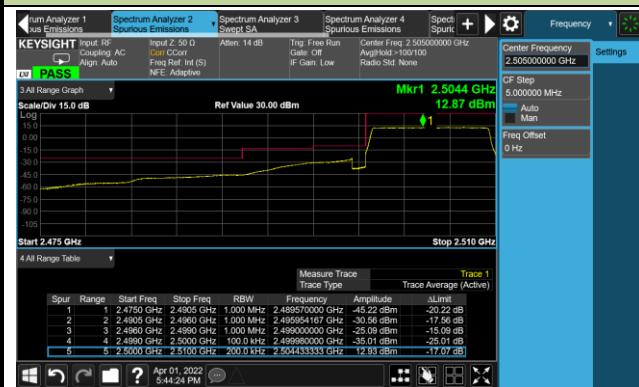

Lower Band Edge

Upper Band Edge

Test Site	WZ-SR6	Test Engineer	Cloud Guo
Test Date	2022/04/01	Test Band	LTE Band 7

10MHz Channel Bandwidth - 1RB

Lower Band Edge

Upper Band Edge

15MHz Channel Bandwidth - 1RB

Lower Band Edge

Upper Band Edge

20MHz Channel Bandwidth - 1RB

Lower Band Edge

Upper Band Edge

5MHz Channel Bandwidth - Full RB

Lower Band Edge

Upper Band Edge

10MHz Channel Bandwidth - Full RB

Lower Band Edge

Upper Band Edge

15MHz Channel Bandwidth - Full RB

Lower Band Edge

Upper Band Edge

Test Site	WZ-SR6	Test Engineer	Cloud Guo
Test Date	2022/04/06	Test Band	LTE Band 12/17