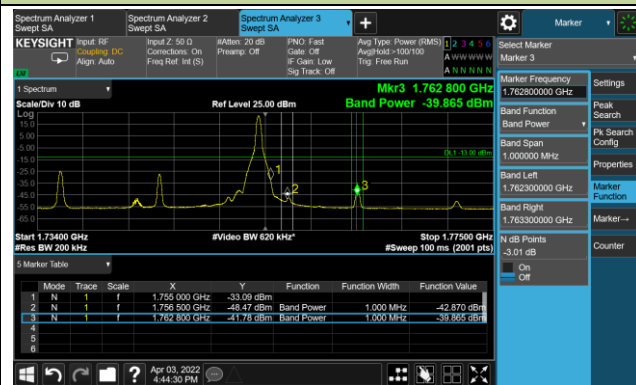

10MHz Channel Bandwidth - 1RB

Upper Band Edge

15MHz Channel Bandwidth - 1RB

Upper Band Edge

20MHz Channel Bandwidth - 1RB

Upper Band Edge

1.4MHz Channel Bandwidth - Full RB

Upper Band Edge

3MHz Channel Bandwidth - Full RB

Upper Band Edge

5MHz Channel Bandwidth - Full RB

Upper Band Edge

10MHz Channel Bandwidth - Full RB

Upper Band Edge

15MHz Channel Bandwidth - Full RB

Upper Band Edge

20MHz Channel Bandwidth - Full RB

Upper Band Edge

Test Site	WZ-SR6	Test Engineer	Cloud Guo
Test Date	2022/04/06	Test Band	LTE Band 5/26

1.4MHz Channel Bandwidth - 1RB

Lower Band Edge

Upper Band Edge

3MHz Channel Bandwidth - 1RB