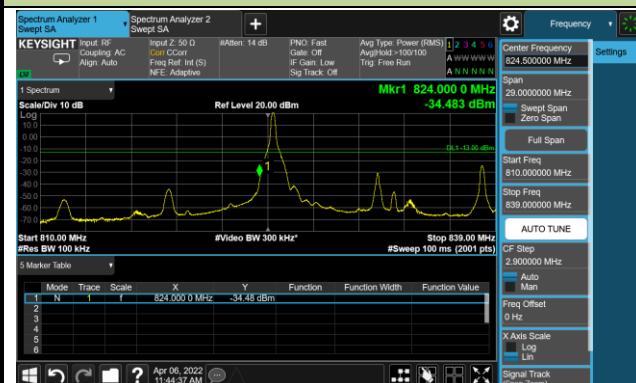

20MHz Channel Bandwidth - Full RB

Upper Band Edge

Test Site	WZ-SR6	Test Engineer	Cloud Guo
Test Date	2022/04/06	Test Band	LTE Band 5/26

1.4MHz Channel Bandwidth - 1RB

Lower Band Edge

Upper Band Edge

3MHz Channel Bandwidth - 1RB

Lower Band Edge

Upper Band Edge

5MHz Channel Bandwidth - 1RB

Lower Band Edge

Upper Band Edge

10MHz Channel Bandwidth - 1RB

Lower Band Edge

Upper Band Edge

15MHz Channel Bandwidth - 1RB

Lower Band Edge

Upper Band Edge

1.4MHz Channel Bandwidth - Full RB

Lower Band Edge

Upper Band Edge

3MHz Channel Bandwidth - Full RB

Lower Band Edge