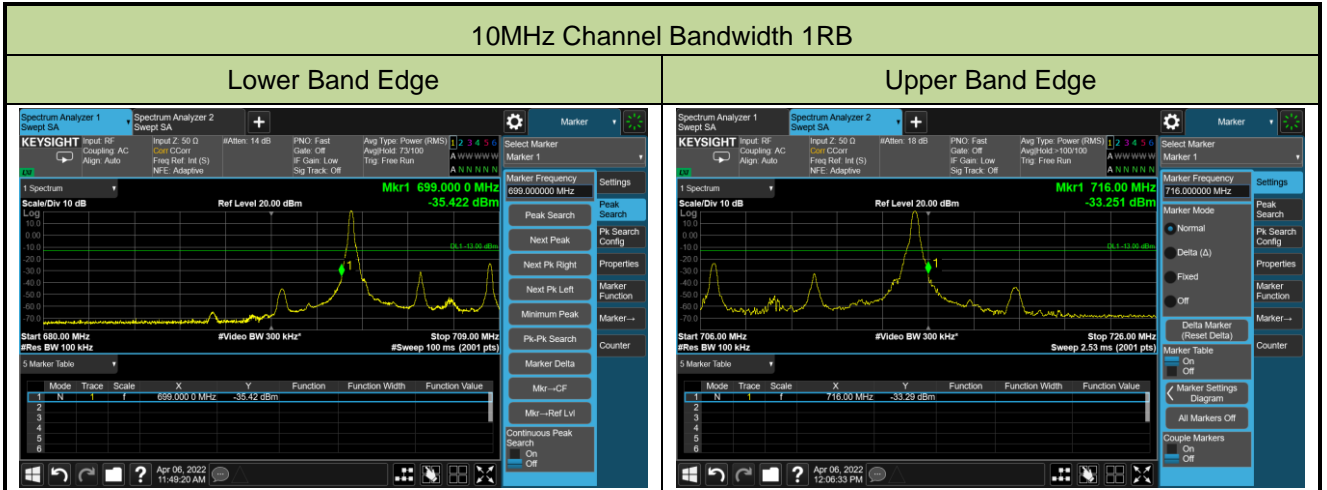

Lower Band Edge

Upper Band Edge

20MHz Channel Bandwidth - 1RB

Lower Band Edge

Upper Band Edge

5MHz Channel Bandwidth - Full RB

Lower Band Edge

Upper Band Edge

10MHz Channel Bandwidth - Full RB

Lower Band Edge

Upper Band Edge

15MHz Channel Bandwidth - Full RB

Lower Band Edge

Upper Band Edge

Test Site	WZ-SR6	Test Engineer	Cloud Guo
Test Date	2022/04/06	Test Band	LTE Band 12/17

1.4MHz Channel Bandwidth Full RB

Lower Band Edge

Upper Band Edge

3MHz Channel Bandwidth Full RB

Lower Band Edge

Lower Extended Band Edge

5MHz Channel Bandwidth Full RB

Lower Band Edge

Lower Extended Band Edge

10MHz Channel Bandwidth Full RB

Lower Band Edge

Lower Extended Band Edge

Test Site	WZ-SR6	Test Engineer	Cloud Guo
Test Date	2022/04/06	Test Band	LTE Band 17

5MHz Channel Bandwidth Full RB