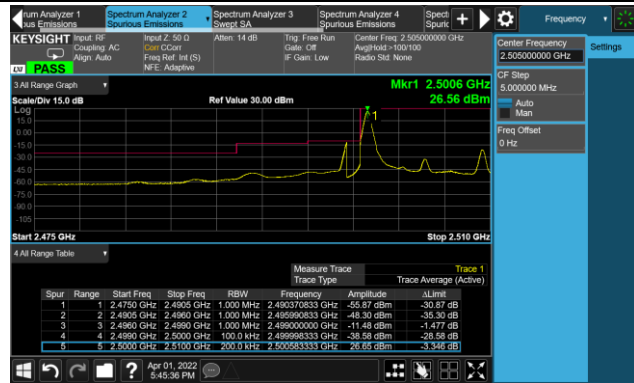

Lower Band Edge

Upper Band Edge

Test Site	WZ-SR6	Test Engineer	Cloud Guo
Test Date	2022/04/01	Test Band	LTE Band 7

10MHz Channel Bandwidth - 1RB

Lower Band Edge

Upper Band Edge

15MHz Channel Bandwidth - 1RB

Lower Band Edge

Upper Band Edge

20MHz Channel Bandwidth - 1RB

Lower Band Edge

Upper Band Edge

5MHz Channel Bandwidth - Full RB

Lower Band Edge

Upper Band Edge

10MHz Channel Bandwidth - Full RB

Lower Band Edge

Upper Band Edge

15MHz Channel Bandwidth - Full RB

Lower Band Edge

Upper Band Edge

Test Site	WZ-SR6	Test Engineer	Cloud Guo
Test Date	2022/04/06	Test Band	LTE Band 12/17