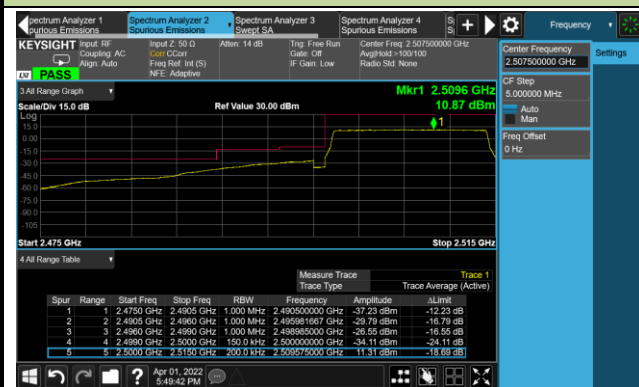

Lower Band Edge

Upper Band Edge

Test Site	WZ-SR6	Test Engineer	Cloud Guo
Test Date	2022/04/01	Test Band	LTE Band 7

10MHz Channel Bandwidth - 1RB

Lower Band Edge

Upper Band Edge

15MHz Channel Bandwidth - 1RB

Lower Band Edge

Upper Band Edge

20MHz Channel Bandwidth - 1RB

Lower Band Edge

Upper Band Edge

5MHz Channel Bandwidth - Full RB

Lower Band Edge

Upper Band Edge

10MHz Channel Bandwidth - Full RB

Lower Band Edge

Upper Band Edge

15MHz Channel Bandwidth - Full RB

Lower Band Edge

Upper Band Edge

Test Site	WZ-SR6	Test Engineer	Cloud Guo
Test Date	2022/04/06	Test Band	LTE Band 12/17

1.4MHz Channel Bandwidth Full RB

Lower Band Edge

Upper Band Edge

3MHz Channel Bandwidth Full RB

Lower Band Edge

Lower Extended Band Edge

5MHz Channel Bandwidth Full RB

Lower Band Edge