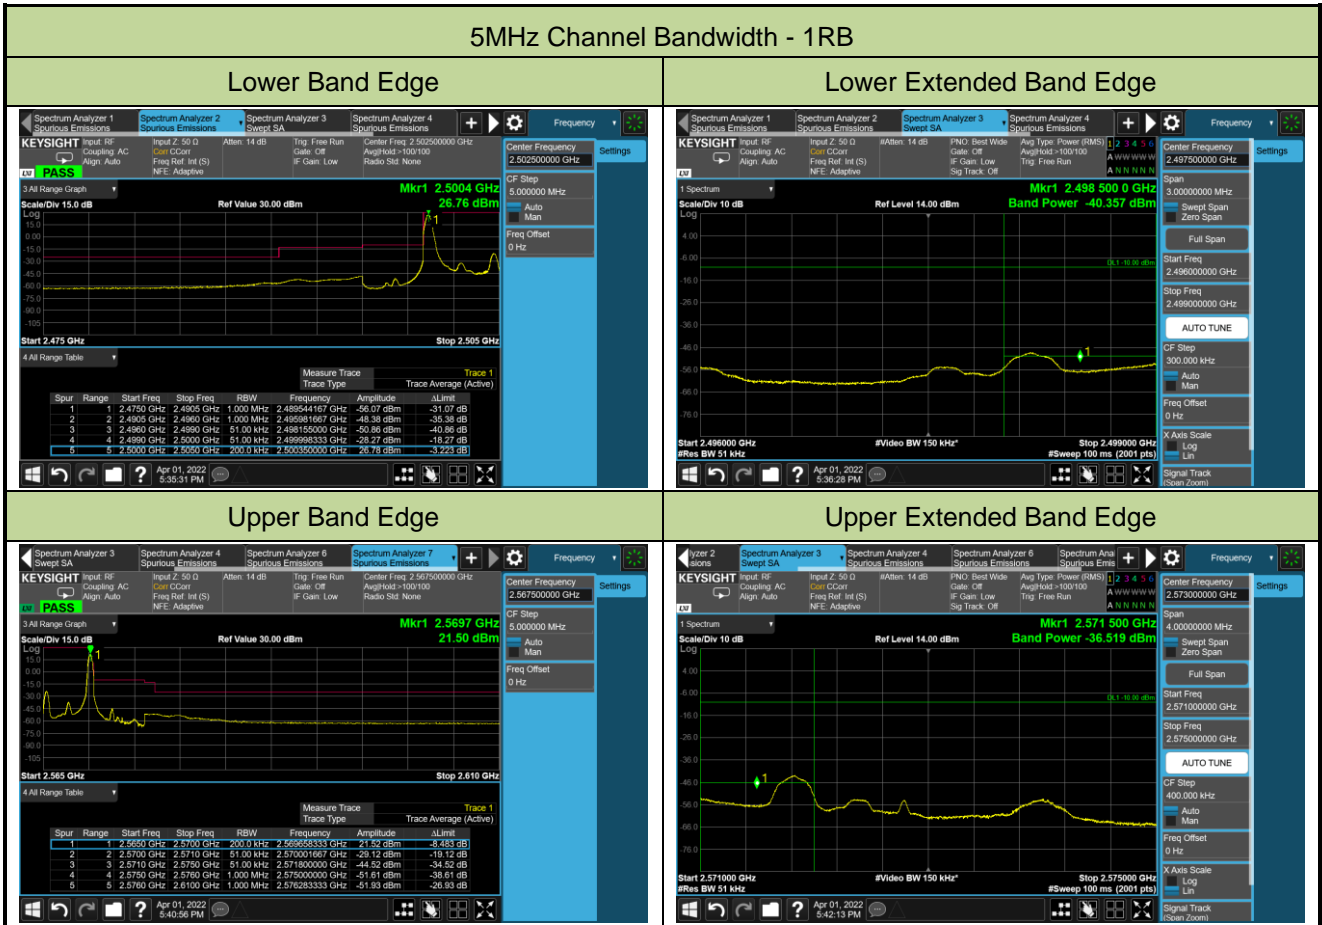

15MHz Channel Bandwidth - 1RB

Lower Band Edge

Upper Band Edge

1.4MHz Channel Bandwidth - Full RB

Lower Band Edge

Upper Band Edge

3MHz Channel Bandwidth - Full RB

Lower Band Edge

Upper Band Edge

5MHz Channel Bandwidth - Full RB

Lower Band Edge

Upper Band Edge

10MHz Channel Bandwidth - Full RB

Lower Band Edge

Upper Band Edge

15MHz Channel Bandwidth - Full RB

Lower Band Edge

Upper Band Edge

Test Site	WZ-SR6	Test Engineer	Cloud Guo
Test Date	2022/04/01	Test Band	LTE Band 7

10MHz Channel Bandwidth - 1RB

Lower Band Edge

Upper Band Edge

15MHz Channel Bandwidth - 1RB

Lower Band Edge

Upper Band Edge

20MHz Channel Bandwidth - 1RB

Lower Band Edge

Upper Band Edge

5MHz Channel Bandwidth - Full RB

Lower Band Edge

Upper Band Edge