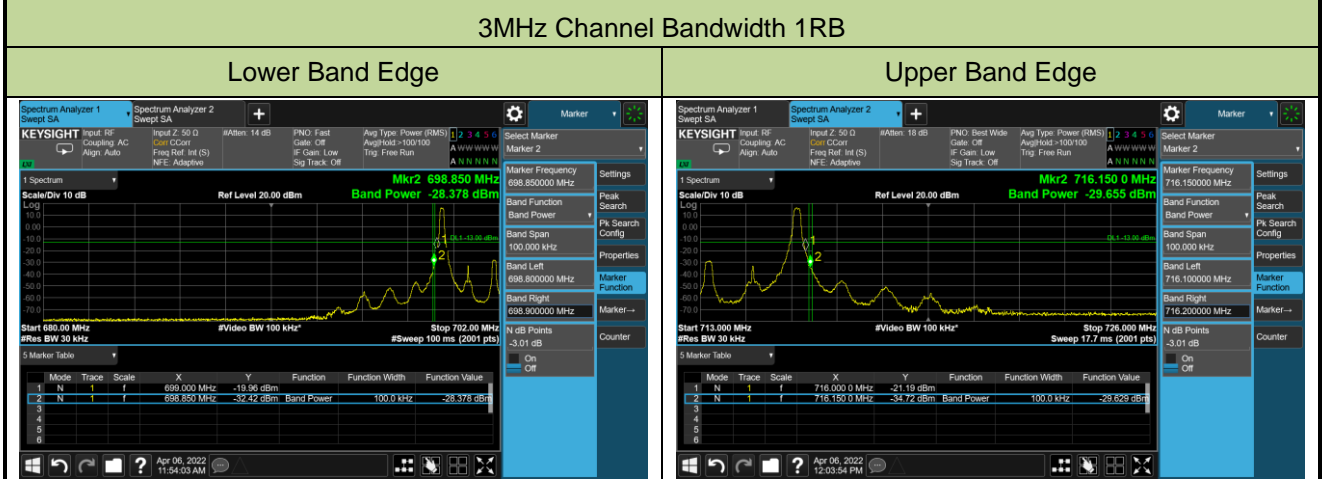

Lower Band Edge

Upper Band Edge

20MHz Channel Bandwidth - 1RB

Lower Band Edge

Upper Band Edge

5MHz Channel Bandwidth - Full RB

Lower Band Edge

Upper Band Edge

10MHz Channel Bandwidth - Full RB

Lower Band Edge

Upper Band Edge

15MHz Channel Bandwidth - Full RB

Lower Band Edge

Upper Band Edge

Test Site	WZ-SR6	Test Engineer	Cloud Guo
Test Date	2022/04/06	Test Band	LTE Band 12/17

1.4MHz Channel Bandwidth Full RB

Lower Band Edge

Upper Band Edge

3MHz Channel Bandwidth Full RB

Lower Band Edge

Lower Extended Band Edge

5MHz Channel Bandwidth Full RB

Lower Band Edge

Lower Extended Band Edge

10MHz Channel Bandwidth Full RB

Lower Band Edge

Lower Extended Band Edge

Test Site	WZ-SR6	Test Engineer	Cloud Guo
Test Date	2022/04/06	Test Band	LTE Band 17

5MHz Channel Bandwidth Full RB