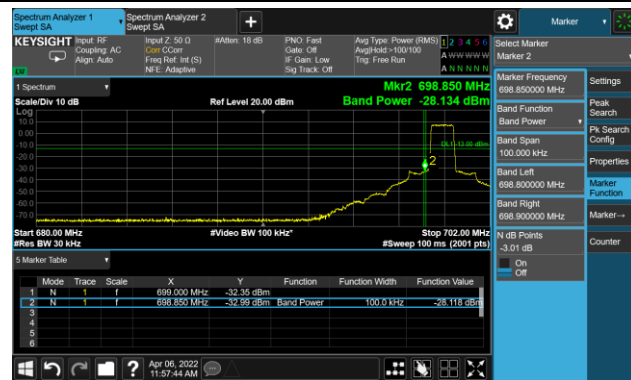

Lower Band Edge

Upper Band Edge

20MHz Channel Bandwidth - 1RB

Lower Band Edge

Upper Band Edge

5MHz Channel Bandwidth - Full RB

Lower Band Edge

Upper Band Edge

10MHz Channel Bandwidth - Full RB

Lower Band Edge

Upper Band Edge

15MHz Channel Bandwidth - Full RB

Lower Band Edge

Upper Band Edge

Test Site	WZ-SR6	Test Engineer	Cloud Guo
Test Date	2022/04/06	Test Band	LTE Band 12/17

1.4MHz Channel Bandwidth Full RB

Lower Band Edge

Upper Band Edge

3MHz Channel Bandwidth Full RB

Lower Band Edge

Lower Extended Band Edge

5MHz Channel Bandwidth Full RB

Lower Band Edge