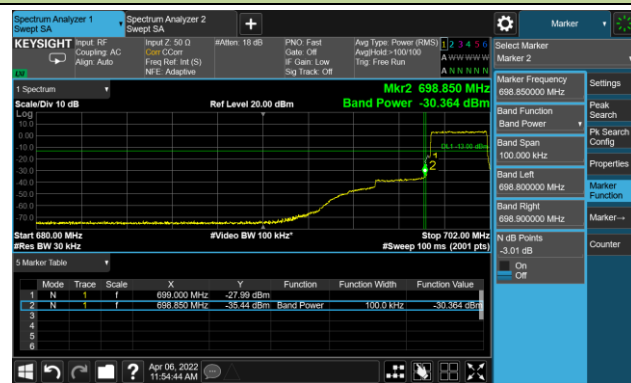

10MHz Channel Bandwidth - Full RB

Lower Band Edge

Upper Band Edge

15MHz Channel Bandwidth - Full RB

Lower Band Edge

Upper Band Edge

Test Site	WZ-SR6	Test Engineer	Cloud Guo
Test Date	2022/04/06	Test Band	LTE Band 12/17

1.4MHz Channel Bandwidth Full RB

Lower Band Edge

Upper Band Edge

3MHz Channel Bandwidth Full RB

Lower Band Edge

Lower Extended Band Edge

5MHz Channel Bandwidth Full RB

Lower Band Edge

Lower Extended Band Edge

10MHz Channel Bandwidth Full RB

Lower Band Edge

Lower Extended Band Edge

Test Site	WZ-SR6	Test Engineer	Cloud Guo
Test Date	2022/04/06	Test Band	LTE Band 17

5MHz Channel Bandwidth Full RB