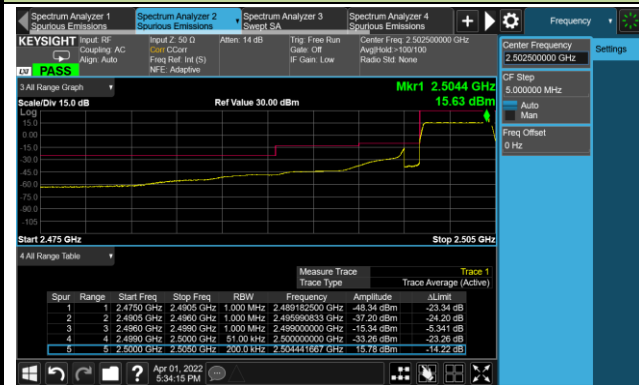

Lower Band Edge

Upper Band Edge

Test Site	WZ-SR6	Test Engineer	Cloud Guo
Test Date	2022/04/01	Test Band	LTE Band 7

10MHz Channel Bandwidth - 1RB

Lower Band Edge

Upper Band Edge

15MHz Channel Bandwidth - 1RB

Lower Band Edge

Upper Band Edge

20MHz Channel Bandwidth - 1RB

Lower Band Edge

Upper Band Edge

5MHz Channel Bandwidth - Full RB

Lower Band Edge

Upper Band Edge

10MHz Channel Bandwidth - Full RB

Lower Band Edge

Upper Band Edge

15MHz Channel Bandwidth - Full RB

Lower Band Edge

Upper Band Edge

Test Site	WZ-SR6	Test Engineer	Cloud Guo
Test Date	2022/04/06	Test Band	LTE Band 12/17