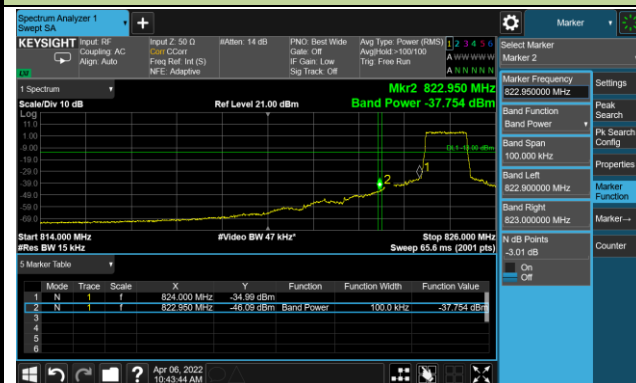

Lower Band Edge

Upper Band Edge

5MHz Channel Bandwidth - 1RB

Lower Band Edge

Upper Band Edge

10MHz Channel Bandwidth - 1RB

Lower Band Edge

Upper Band Edge

15MHz Channel Bandwidth - 1RB

Lower Band Edge

Upper Band Edge

1.4MHz Channel Bandwidth - Full RB

Lower Band Edge

Upper Band Edge

3MHz Channel Bandwidth - Full RB

Lower Band Edge

Upper Band Edge

5MHz Channel Bandwidth - Full RB

Lower Band Edge

Upper Band Edge

10MHz Channel Bandwidth - Full RB

Lower Band Edge

Upper Band Edge

15MHz Channel Bandwidth - Full RB

Lower Band Edge

Upper Band Edge

Test Site	WZ-SR6	Test Engineer	Cloud Guo
Test Date	2022/04/01	Test Band	LTE Band 7

10MHz Channel Bandwidth - 1RB

Lower Band Edge

Upper Band Edge

15MHz Channel Bandwidth - 1RB