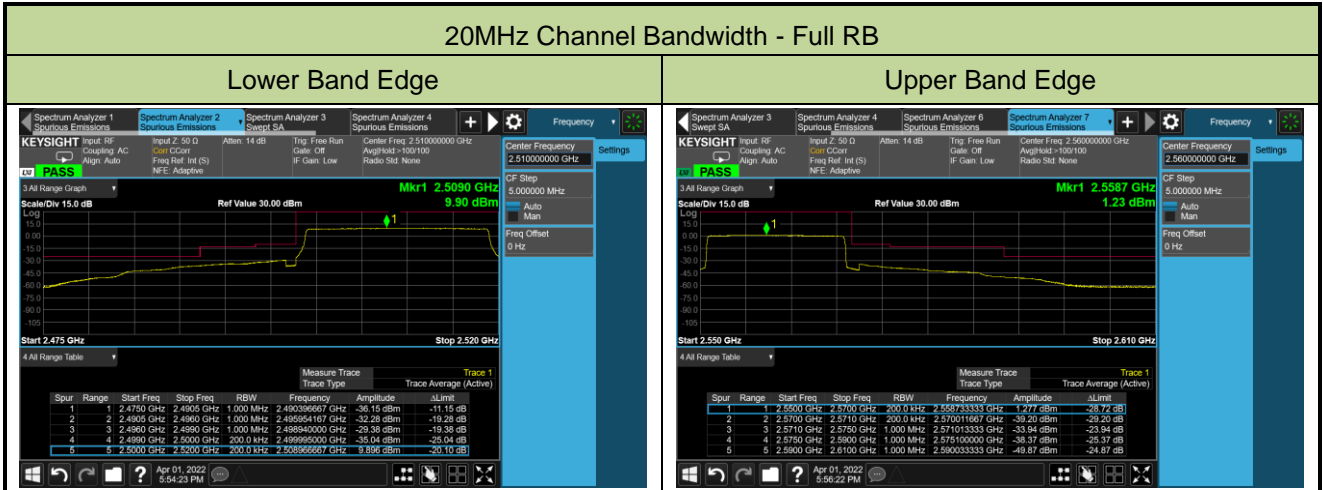

Lower Band Edge

Upper Band Edge

20MHz Channel Bandwidth - 1RB

Lower Band Edge

Upper Band Edge

5MHz Channel Bandwidth - Full RB

Lower Band Edge

Upper Band Edge

10MHz Channel Bandwidth - Full RB

Lower Band Edge

Upper Band Edge

15MHz Channel Bandwidth - Full RB

Lower Band Edge

Upper Band Edge

Test Site	WZ-SR6	Test Engineer	Cloud Guo
Test Date	2022/04/06	Test Band	LTE Band 12/17

1.4MHz Channel Bandwidth Full RB

Lower Band Edge

Upper Band Edge

3MHz Channel Bandwidth Full RB

Lower Band Edge

Lower Extended Band Edge

5MHz Channel Bandwidth Full RB

Lower Band Edge

Lower Extended Band Edge

10MHz Channel Bandwidth Full RB

Lower Band Edge

Lower Extended Band Edge

Test Site	WZ-SR6	Test Engineer	Cloud Guo
Test Date	2022/04/06	Test Band	LTE Band 17

5MHz Channel Bandwidth Full RB