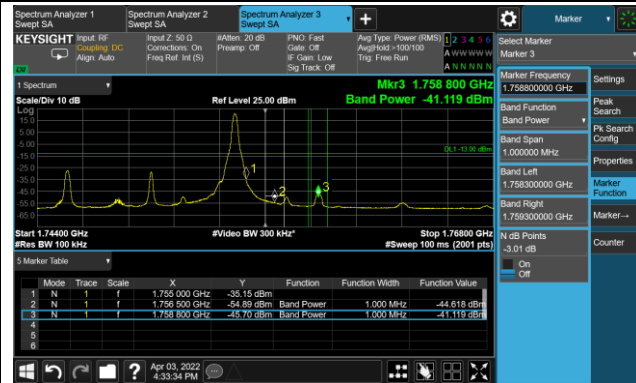

10MHz Channel Bandwidth - 1RB

Upper Band Edge

15MHz Channel Bandwidth - 1RB

Upper Band Edge

20MHz Channel Bandwidth - 1RB

Upper Band Edge

1.4MHz Channel Bandwidth - Full RB

Upper Band Edge

3MHz Channel Bandwidth - Full RB

Upper Band Edge

5MHz Channel Bandwidth - Full RB

Upper Band Edge

10MHz Channel Bandwidth - Full RB

Upper Band Edge

15MHz Channel Bandwidth - Full RB

Upper Band Edge

20MHz Channel Bandwidth - Full RB

Upper Band Edge

Test Site	WZ-SR6	Test Engineer	Cloud Guo
Test Date	2022/04/06	Test Band	LTE Band 5/26

1.4MHz Channel Bandwidth - 1RB

Lower Band Edge

Upper Band Edge

3MHz Channel Bandwidth - 1RB