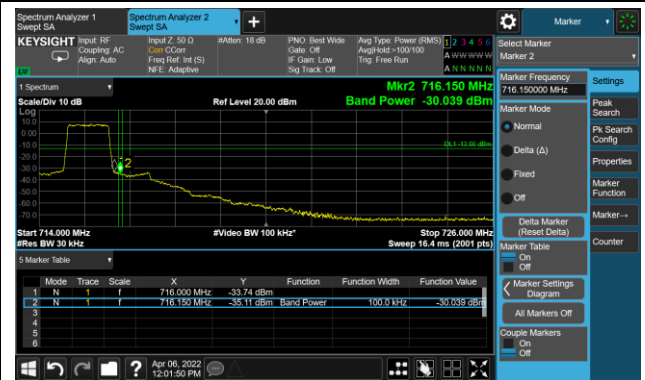

Lower Band Edge

Upper Band Edge

20MHz Channel Bandwidth - 1RB

Lower Band Edge

Upper Band Edge

5MHz Channel Bandwidth - Full RB

Lower Band Edge

Upper Band Edge

10MHz Channel Bandwidth - Full RB

Lower Band Edge

Upper Band Edge

15MHz Channel Bandwidth - Full RB

Lower Band Edge

Upper Band Edge

Test Site	WZ-SR6	Test Engineer	Cloud Guo
Test Date	2022/04/06	Test Band	LTE Band 12/17

1.4MHz Channel Bandwidth Full RB

Lower Band Edge

Upper Band Edge

3MHz Channel Bandwidth Full RB

Lower Band Edge

Lower Extended Band Edge

5MHz Channel Bandwidth Full RB

Lower Band Edge