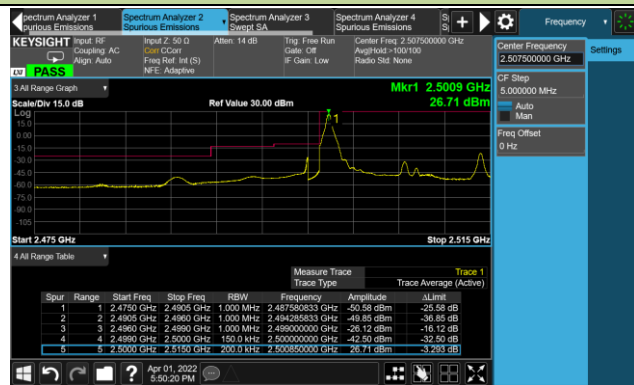

Lower Band Edge

Upper Band Edge

Test Site	WZ-SR6	Test Engineer	Cloud Guo
Test Date	2022/04/01	Test Band	LTE Band 7

10MHz Channel Bandwidth - 1RB

Lower Band Edge

Upper Band Edge

15MHz Channel Bandwidth - 1RB

Lower Band Edge

Upper Band Edge

20MHz Channel Bandwidth - 1RB

Lower Band Edge

Upper Band Edge

5MHz Channel Bandwidth - Full RB

Lower Band Edge

Upper Band Edge

10MHz Channel Bandwidth - Full RB

Lower Band Edge

Upper Band Edge

15MHz Channel Bandwidth - Full RB

Lower Band Edge

Upper Band Edge

Test Site	WZ-SR6	Test Engineer	Cloud Guo
Test Date	2022/04/06	Test Band	LTE Band 12/17