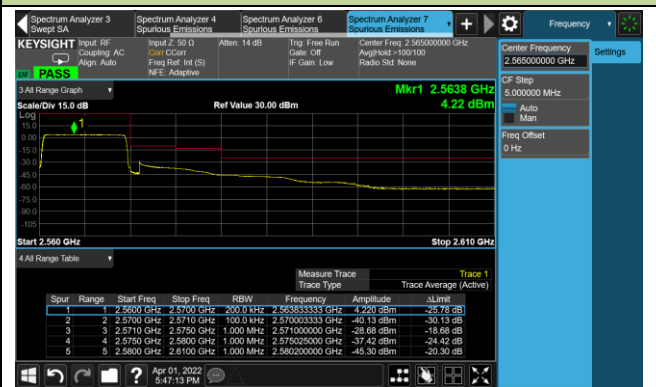

Lower Band Edge

Upper Band Edge

Test Site	WZ-SR6	Test Engineer	Cloud Guo
Test Date	2022/04/01	Test Band	LTE Band 7

10MHz Channel Bandwidth - 1RB

Lower Band Edge

Upper Band Edge

15MHz Channel Bandwidth - 1RB

Lower Band Edge

Upper Band Edge

20MHz Channel Bandwidth - 1RB

Lower Band Edge

Upper Band Edge

5MHz Channel Bandwidth - Full RB

Lower Band Edge

Upper Band Edge

10MHz Channel Bandwidth - Full RB

Lower Band Edge

Upper Band Edge

15MHz Channel Bandwidth - Full RB

Lower Band Edge

Upper Band Edge

Test Site	WZ-SR6	Test Engineer	Cloud Guo
Test Date	2022/04/06	Test Band	LTE Band 12/17