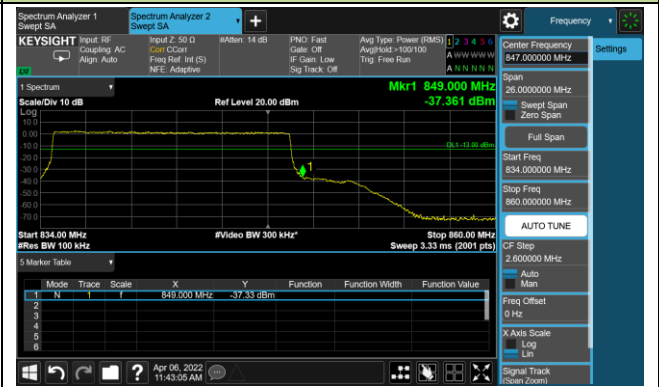

Upper Band Edge

5MHz Channel Bandwidth - Full RB

Lower Band Edge

Upper Band Edge

10MHz Channel Bandwidth - Full RB

Lower Band Edge

Upper Band Edge

15MHz Channel Bandwidth - Full RB

Lower Band Edge

Upper Band Edge

Test Site	WZ-SR6	Test Engineer	Cloud Guo
Test Date	2022/04/01	Test Band	LTE Band 7

10MHz Channel Bandwidth - 1RB

Lower Band Edge

Upper Band Edge

15MHz Channel Bandwidth - 1RB