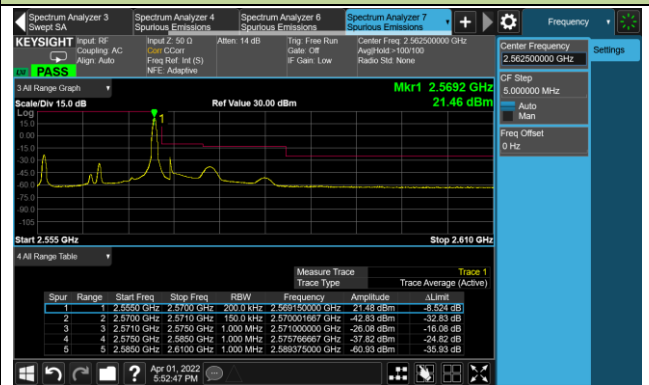

Upper Band Edge

5MHz Channel Bandwidth - Full RB

Lower Band Edge

Upper Band Edge

10MHz Channel Bandwidth - Full RB

Lower Band Edge

Upper Band Edge

15MHz Channel Bandwidth - Full RB

Lower Band Edge

Upper Band Edge

Test Site	WZ-SR6	Test Engineer	Cloud Guo
Test Date	2022/04/01	Test Band	LTE Band 7

10MHz Channel Bandwidth - 1RB

Lower Band Edge

Upper Band Edge

15MHz Channel Bandwidth - 1RB

Lower Band Edge

Upper Band Edge

20MHz Channel Bandwidth - 1RB

Lower Band Edge

Upper Band Edge

5MHz Channel Bandwidth - Full RB

Lower Band Edge

Upper Band Edge

10MHz Channel Bandwidth - Full RB

Lower Band Edge

Upper Band Edge

15MHz Channel Bandwidth - Full RB

Lower Band Edge

Upper Band Edge

Test Site	WZ-SR6	Test Engineer	Cloud Guo
Test Date	2022/04/06	Test Band	LTE Band 12/17