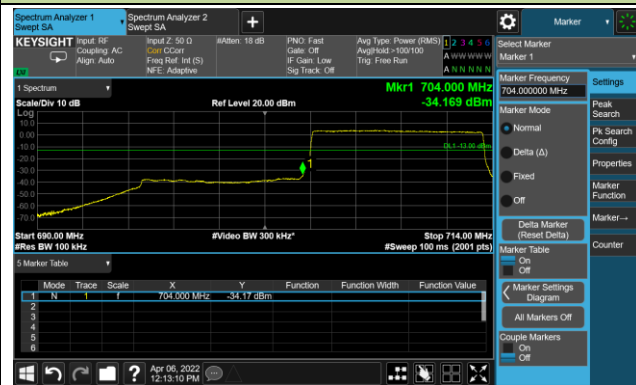

1.4MHz Channel Bandwidth Full RB

Lower Band Edge

Upper Band Edge

3MHz Channel Bandwidth Full RB

Lower Band Edge

Lower Extended Band Edge

5MHz Channel Bandwidth Full RB

Lower Band Edge

Lower Extended Band Edge

10MHz Channel Bandwidth Full RB

Lower Band Edge

Lower Extended Band Edge

Test Site	WZ-SR6	Test Engineer	Cloud Guo
Test Date	2022/04/06	Test Band	LTE Band 17

5MHz Channel Bandwidth Full RB

Lower Band Edge

10MHz Channel Bandwidth Full RB

Lower Band Edge

Test Site	WZ-SR6	Test Engineer	Cloud Guo
Test Date	2022/04/01	Test Band	LTE Band 13