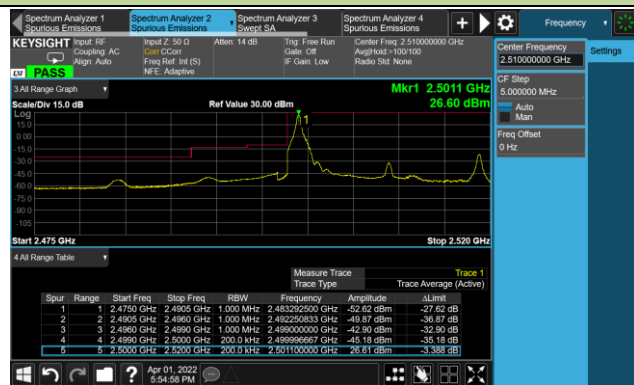

Lower Band Edge

Upper Band Edge

Test Site	WZ-SR6	Test Engineer	Cloud Guo
Test Date	2022/04/01	Test Band	LTE Band 7

10MHz Channel Bandwidth - 1RB

Lower Band Edge

Upper Band Edge

15MHz Channel Bandwidth - 1RB

Lower Band Edge

Upper Band Edge

20MHz Channel Bandwidth - 1RB

Lower Band Edge

Upper Band Edge

5MHz Channel Bandwidth - Full RB

Lower Band Edge

Upper Band Edge

10MHz Channel Bandwidth - Full RB

Lower Band Edge

Upper Band Edge

15MHz Channel Bandwidth - Full RB

Lower Band Edge

Upper Band Edge

Test Site	WZ-SR6	Test Engineer	Cloud Guo
Test Date	2022/04/06	Test Band	LTE Band 12/17