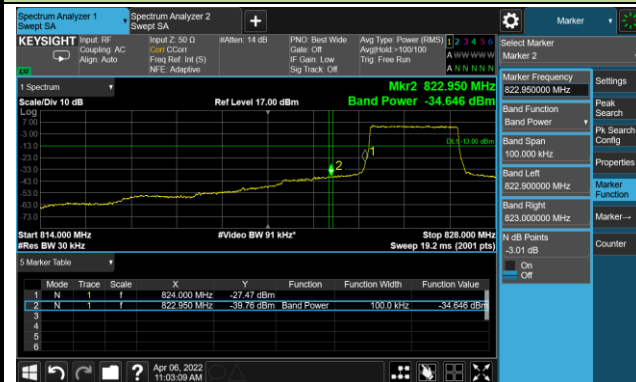

Lower Band Edge

Upper Band Edge

5MHz Channel Bandwidth - 1RB

Lower Band Edge

Upper Band Edge

10MHz Channel Bandwidth - 1RB

Lower Band Edge

Upper Band Edge

15MHz Channel Bandwidth - 1RB

Lower Band Edge

Upper Band Edge

1.4MHz Channel Bandwidth - Full RB

Lower Band Edge

Upper Band Edge

3MHz Channel Bandwidth - Full RB

Lower Band Edge

Upper Band Edge

5MHz Channel Bandwidth - Full RB

Lower Band Edge

Upper Band Edge

10MHz Channel Bandwidth - Full RB

Lower Band Edge

Upper Band Edge

15MHz Channel Bandwidth - Full RB

Lower Band Edge

Upper Band Edge

Test Site	WZ-SR6	Test Engineer	Cloud Guo
Test Date	2022/04/01	Test Band	LTE Band 7

10MHz Channel Bandwidth - 1RB

Lower Band Edge

Upper Band Edge

15MHz Channel Bandwidth - 1RB