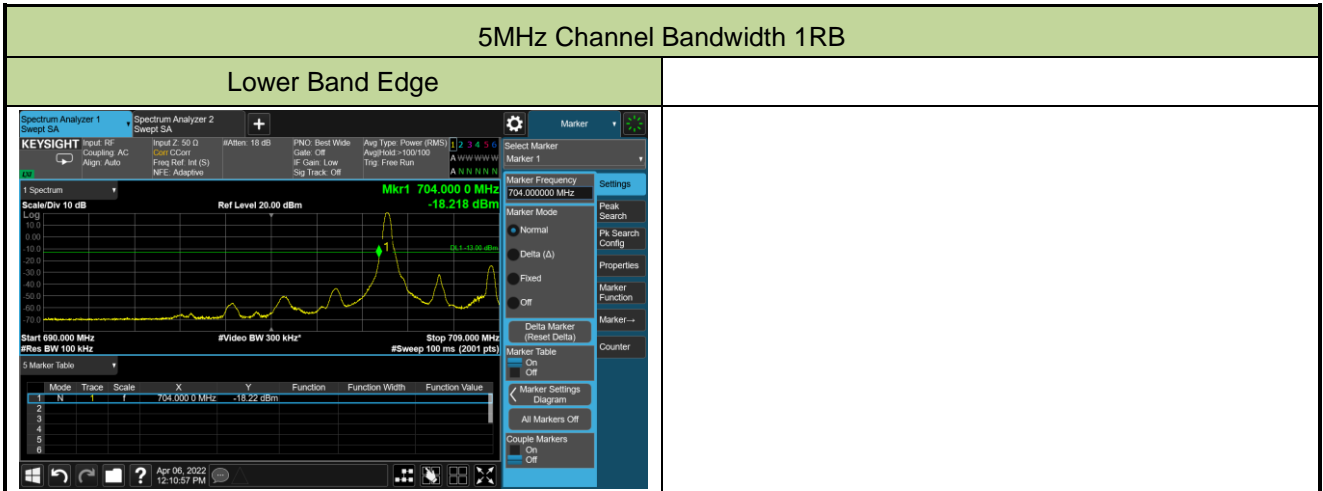

1.4MHz Channel Bandwidth Full RB

Lower Band Edge

Upper Band Edge

3MHz Channel Bandwidth Full RB

Lower Band Edge

Lower Extended Band Edge

5MHz Channel Bandwidth Full RB

Lower Band Edge

Lower Extended Band Edge

10MHz Channel Bandwidth Full RB

Lower Band Edge

Lower Extended Band Edge

Test Site	WZ-SR6	Test Engineer	Cloud Guo
Test Date	2022/04/06	Test Band	LTE Band 17

5MHz Channel Bandwidth Full RB

Lower Band Edge

10MHz Channel Bandwidth Full RB

Lower Band Edge

Test Site	WZ-SR6	Test Engineer	Cloud Guo
Test Date	2022/04/01	Test Band	LTE Band 13