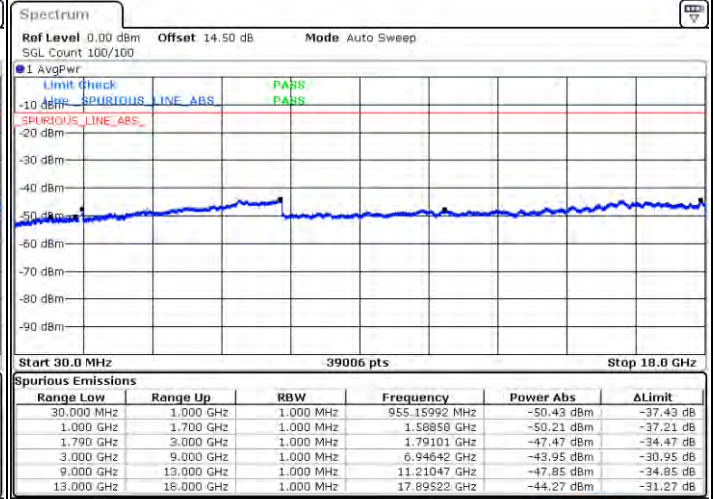

LTE Band 66C / 15MHz+10MHz

16QAM

Middle Channel / 1RB0 and 1RB49

Middle Channel / 1RB74 and 1RB0

Date: 2.7AN.2021 21:09:43

Date: 2.7AN.2021 21:11:34

Middle Channel / FullIRB

N/A

Date: 2.7AN.2021 21:05:30

LTE Band 66C / 15MHz+10MHz

16QAM

Highest Channel / 1RB0 and 1RB49

Highest Channel / 1RB74 and 1RB0

Date: 2.7AN.2021 21:26:03

Date: 2.7AN.2021 21:32:06

Highest Channel / FullIRB

N/A

Date: 2.7AN.2021 21:19:43

LTE Band 66C / 15MHz+15MHz

16QAM

Lowest Channel / 1RB0 and 1RB74

Lowest Channel / 1RB74 and 1RB0

Date: 2021/02/05 10:57

Date: 2021/02/10 10:13