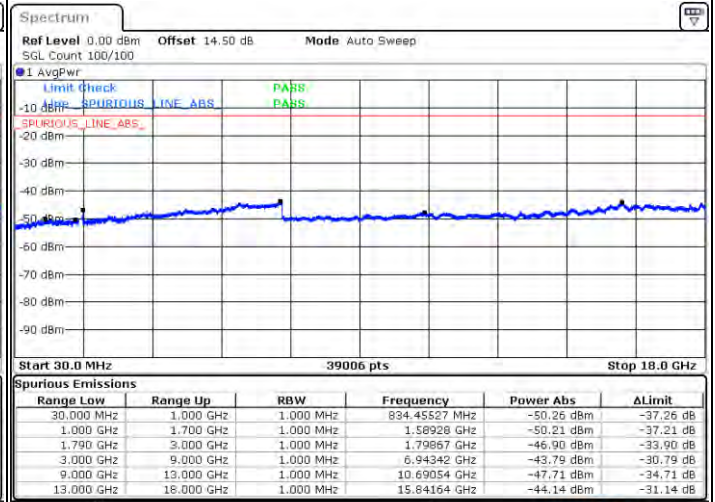

N/A

Date: 31.JAN.2021 23:54:08

LTE Band 66C / 20MHz+20MHz

16QAM

MiddleChannel / 1RB0 and 1RB99

Middle Channel / 1RB99 and 1RB0

Date: 4.JAN.2021 00:30:19

Date: 4.JAN.2021 00:31:54

Middle Channel / FullIRB

N/A

Date: 4.JAN.2021 00:15:57

LTE Band 66C / 20MHz+20MHz

16QAM

Highest Channel / 1RB0 and 1RB99

Highest Channel / 1RB99 and 1RB0

Date: 4.JAN.2021 00:51:00

Date: 4.JAN.2021 00:58:00

Highest Channel / FullIRB

N/A

Date: 4.JAN.2021 00:44:59

LTE Band 66C / 5MHz+20MHz

64QAM

Lowest Channel / 1RB0 and 1RB99

Lowest Channel / 1RB24 and 1RB0