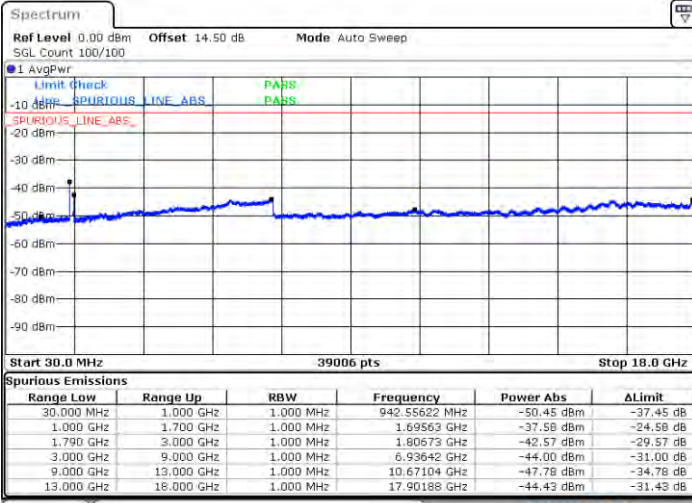

Date: 2021/04/21 00:20:29

Date: 2021/04/21 00:25:43

Lowest Channel / FullIRB

N/A

Date: 2021/04/21 00:14:30

LTE Band 66C / 10MHz+20MHz

16QAM

Middle Channel / 1RB0 and 1RB9

Middle Channel / 1RB49 and 1RB0

Date: 2021/04/21 00:34:42

Date: 2021/04/21 00:38:11

Middle Channel / FullRB

N/A

Date: 2021/04/21 00:31:04

LTE Band 66C / 10MHz+20MHz

16QAM

Highest Channel / 1RB0 and 1RB99

Highest Channel / 1RB49 and 1RB0

Date: 2021/04/21 00:48:37

Date: 2021/04/21 00:51:03

Highest Channel / FullIRB

N/A

Date: 2021/04/21 00:44:39

LTE Band 66C / 15MHz+10MHz