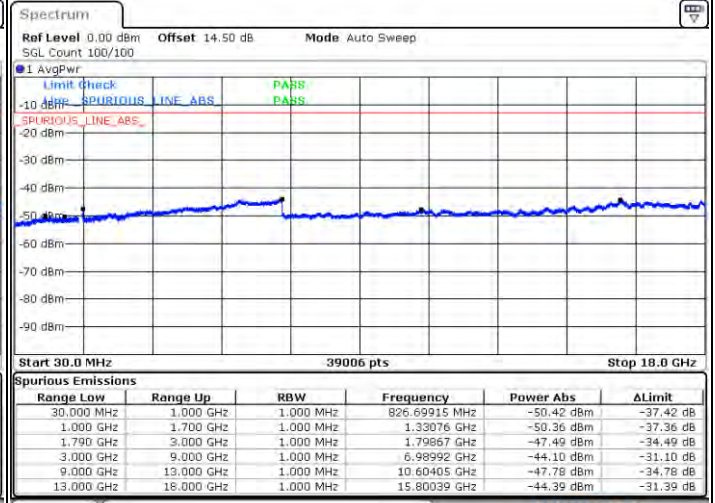

LTE Band 66C / 15MHz+20MHz

QPSK

Middle Channel / 1RB0 and 1RB9

Middle Channel / 1RB74 and 1RB0

Date: 2021/03/30 19:19

Date: 2021/03/30 20:33

Middle Channel / FullIRB

N/A

Date: 2021/03/30 20:23

LTE Band 66C / 15MHz+20MHz

QPSK

Highest Channel / 1RB0 and 1RB99

Highest Channel / 1RB74 and 1RB0

Date: 2021/01/04 09:00

Date: 2021/01/04 10:52

Highest Channel / FullIRB

N/A

Date: 2021/01/03 15:04

LTE Band 66C / 20MHz+5MHz

QPSK

Lowest Channel / 1RB0 and 1RB24

Lowest Channel / 1RB99 and 1RB0

Date: 21 JAN 2021 05:14:09

Date: 21 JAN 2021 05:40:59

Lowest Channel / FullIRB

N/A

Date: 21 JAN 2021 05:32:42

LTE Band 66C / 20MHz+5MHz

QPSK

Middle Channel / 1RB0 and 1RB24

Middle Channel / 1RB99 and 1RB0

Date: 2021/05/19 05:49:03