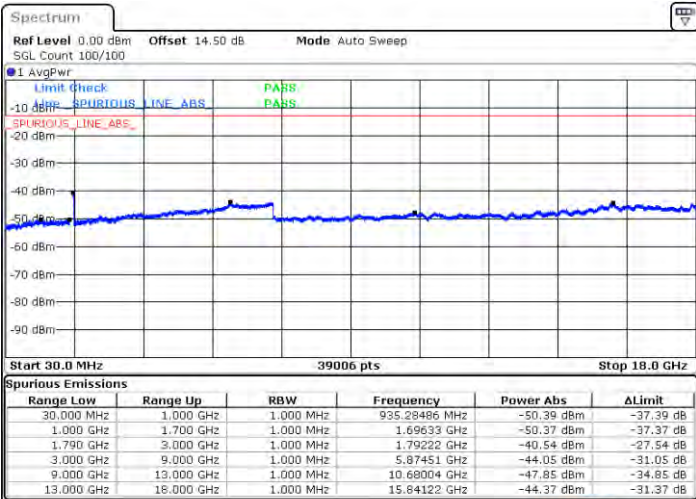

LTE Band 66C / 10MHz+15MHz

64QAM

MiddleChannel / 1RB0 and 1RB74

Middle Channel / 1RB49 and 1RB0

Date: 2. JAN. 2021 21:55:47

Date: 2. JAN. 2021 22:01:52

Middle Channel / FullIRB

N/A

Date: 2. JAN. 2021 21:54:31

LTE Band 66C / 10MHz+15MHz

64QAM

Highest Channel / 1RB0 and 1RB74

Highest Channel / 1RB49 and 1RB0

Date: 2.7AN.2021 22:28:24

Date: 2.7AN.2021 22:37:41

Highest Channel / FullIRB

N/A

Date: 2.7AN.2021 22:12:03

LTE Band 66C / 10MHz+20MHz

64QAM

Lowest Channel / 1RB0 and 1RB99

Lowest Channel / 1RB49 and 1RB0

Date: 2021/01/20 00:16:28

Date: 2021/01/20 00:27:41