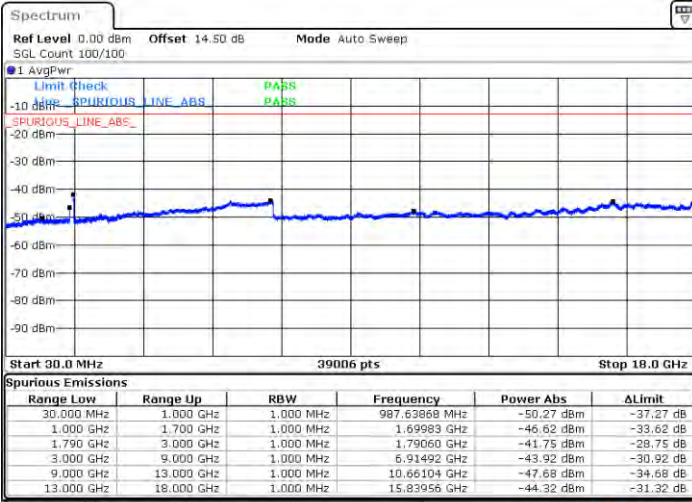

N/A

Date: 2.7AN.2021 21:19:43

LTE Band 66C / 15MHz+15MHz

16QAM

Lowest Channel / 1RB0 and 1RB74

Lowest Channel / 1RB74 and 1RB0

Date: 2021/02/05 10:57

Date: 2021/02/10 10:13

Lowest Channel / FullIRB

N/A

Date: 2021/02/10 10:19

LTE Band 66C / 15MHz+15MHz

16QAM

Middle Channel / 1RB0 and 1RB74

Middle Channel / 1RB74 and 1RB0

Date: 31.JAN.2021 02:14:42

Date: 31.JAN.2021 02:14:32

Middle Channel / FullIRB

N/A

Date: 31.JAN.2021 02:15:32

LTE Band 66C / 15MHz+15MHz

16QAM

Highest Channel / 1RB0 and 1RB74

Highest Channel / 1RB74 and 1RB0

Date: 2021/01/02 02:37:11

Date: 2021/01/02 02:43:20

Highest Channel / FullIRB

N/A

Date: 2021/01/02 02:11:09

LTE Band 66C / 15MHz+20MHz

16QAM

Lowest Channel / 1RB0 and 1RB99