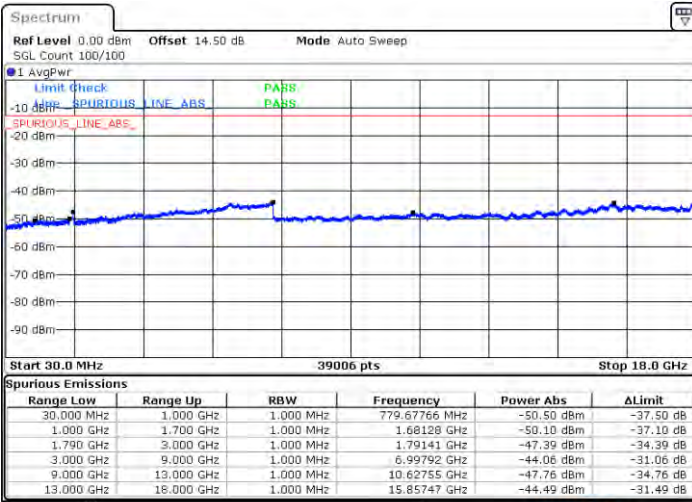

Lowest Channel / 1RB0 and 1RB74

Lowest Channel / 1RB99 and 1RB0

Date: 2021.07.01 04:29:54

Date: 2021.07.01 04:35:00

Lowest Channel / FullIRB

N/A

Date: 2021.07.01 04:23:27

LTE Band 66C / 20MHz+15MHz

LTE Band 66C / 20MHz+15MHz

16QAM

Highest Channel / 1RB0 and 1RB74

Highest Channel / 1RB99 and 1RB0

Date: 2021/05/10:13

Date: 2021/05/10:42

Highest Channel / FullIRB

N/A