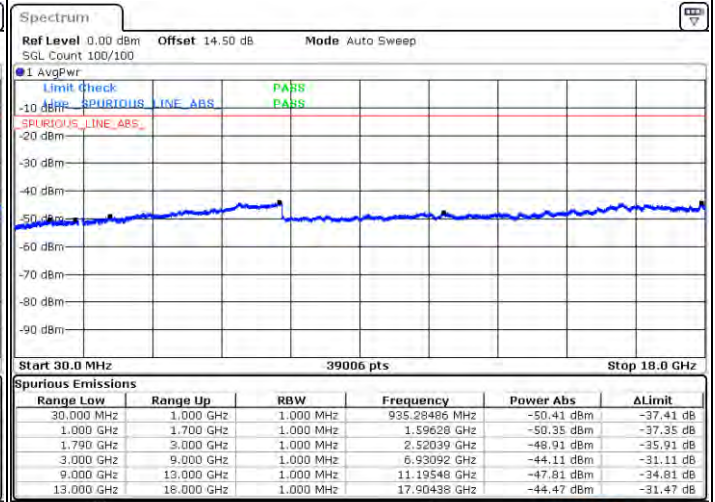

LTE Band 66C / 20MHz+15MHz

QPSK

Lowest Channel / 1RB0 and 1RB74

Lowest Channel / 1RB99 and 1RB0

Date: 2021/04/31:46

Date: 2021/04/31:10

Lowest Channel / FullRB

N/A

Date: 2021/04/20:47

LTE Band 66C / 20MHz+15MHz

QPSK

Middle Channel / 1RB0 and 1RB74

Middle Channel / 1RB99 and 1RB0

Date: 2021/04/08 19

Date: 2021/04/08 20

Middle Channel / FullIRB

N/A

Date: 2021/04/08 19

LTE Band 66C / 20MHz+15MHz

QPSK

Highest Channel / 1RB0 and 1RB74

Highest Channel / 1RB99 and 1RB0

Date: 2021/05/11 11:46

Date: 2021/05/11 11:45

Highest Channel / FullIRB

N/A

Date: 2021/05/11 11:45

LTE Band 66C / 20MHz+20MHz

QPSK

Lowest Channel / 1RB0 and 1RB99

Lowest Channel / 1RB99 and 1RB0

Date: 4.JAN.2021 00:02:04