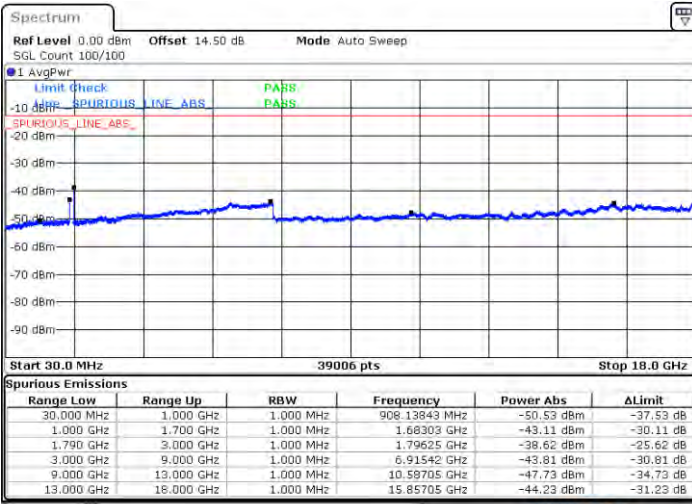

Middle Channel / FullIRB

N/A

Date: 2.7AN.2021 23:01:09

LTE Band 66C / 15MHz+10MHz

QPSK

Highest Channel / 1RB0 and 1RB49

Highest Channel / 1RB74 and 1RB0

Date: 2.7AN.2021 21:27:56

Date: 2.7AN.2021 21:28:58

Highest Channel / FullIRB

N/A

Date: 2.7AN.2021 23:18:00

LTE Band 66C / 15MHz+15MHz

QPSK

Lowest Channel / 1RB0 and 1RB74

Lowest Channel / 1RB74 and 1RB0

Date: 2021.01.21 02:07:06

Date: 2021.01.21 02:08:46

Lowest Channel / FullIRB

N/A

Date: 2021.01.21 01:59:47

LTE Band 66C / 15MHz+15MHz

QPSK

Middle Channel / 1RB0 and 1RB74

Highest Channel / 1RB0 and 1RB74

Highest Channel / 1RB74 and 1RB0

Date: 2021.01.21 02:39:26

Date: 2021.01.21 02:41:16

Highest Channel / FullIRB

N/A

Date: 2021.01.21 02:38:56

LTE Band 66C / 15MHz+20MHz