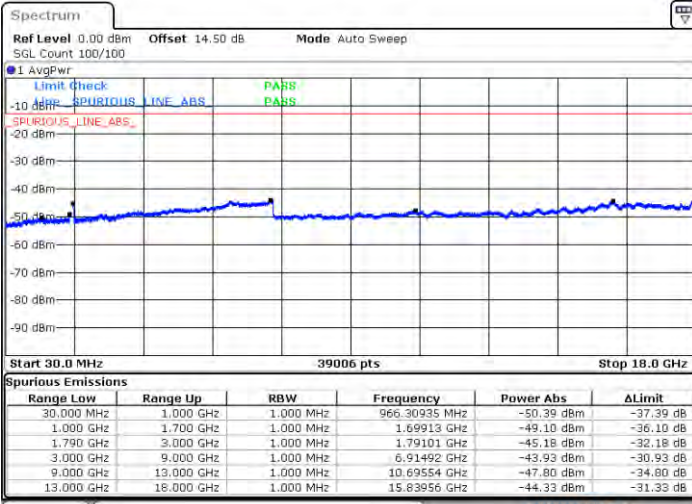

Highest Channel / 1RB0 and 1RB99

Highest Channel / 1RB49 and 1RB0

Date: 2021/04/21 00:48:37

Date: 2021/04/21 00:51:03

Highest Channel / FullIRB

N/A

Date: 2021/04/21 00:44:39

LTE Band 66C / 15MHz+10MHz

LTE Band 66C / 15MHz+10MHz

16QAM

Middle Channel / 1RB0 and 1RB49

Middle Channel / 1RB74 and 1RB0

Date: 2.7AN.2021 21:09:43

Date: 2.7AN.2021 21:11:34

Middle Channel / FullIRB

N/A

Date: 2.7AN.2021 21:05:30

LTE Band 66C / 15MHz+10MHz

16QAM

Highest Channel / 1RB0 and 1RB49

Highest Channel / 1RB74 and 1RB0

Date: 2.7AN.2021 21:26:03

Date: 2.7AN.2021 21:32:06

Highest Channel / FullIRB