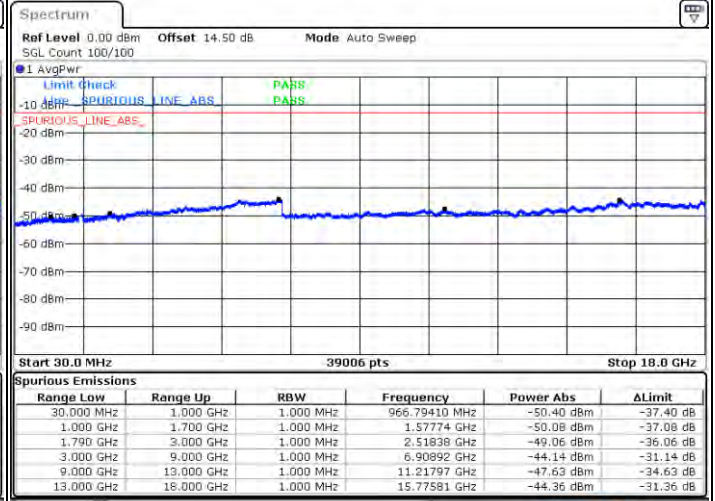

Date: 2021/01/20 00:47:30

Date: 2021/01/20 00:55:50

Highest Channel / FullIRB

N/A

Date: 2021/01/20 00:46:01

LTE Band 66C / 15MHz+10MHz

64QAM

Lowest Channel / 1RB0 and 1RB49

Lowest Channel / 1RB74 and 1RB0

Date: 2.7AN.2021 22:48:26

Date: 2.7AN.2021 22:58:46

Lowest Channel / FullIRB

N/A

Date: 2.7AN.2021 22:45:29

LTE Band 66C / 15MHz+10MHz

64QAM

Middle Channel / 1RB0 and 1RB49

Middle Channel / 1RB74 and 1RB0

Date: 2.7AN.2021 21:08:50

Date: 2.7AN.2021 21:16:17

Middle Channel / FullIRB

N/A

Date: 2.7AN.2021 21:07:39

LTE Band 66C / 15MHz+10MHz