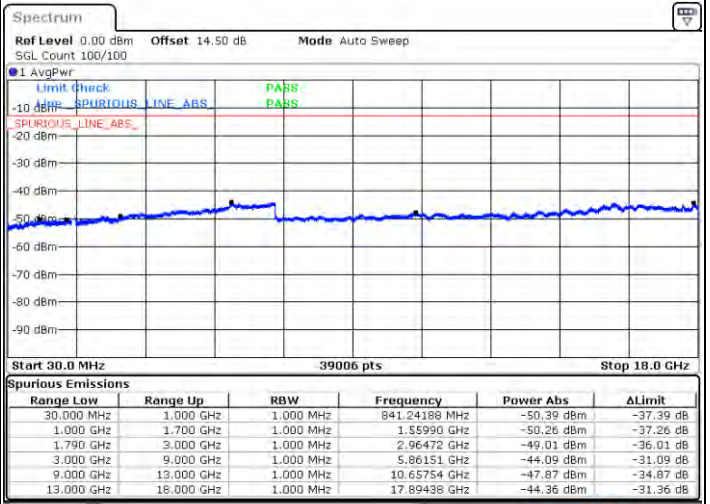

LTE Band 66C / 20MHz+5MHz

16QAM

Lowest Channel / 1RB0 and 1RB24

Lowest Channel / 1RB99 and 1RB0

Date: 2021/05/21 05:25:26

Date: 2021/05/21 05:38:33

Lowest Channel / FullIRB

N/A

Date: 2021/05/21 05:11:28

LTE Band 66C / 20MHz+5MHz

16QAM

Middle Channel / 1RB0 and 1RB24

Middle Channel / 1RB99 and 1RB0

Date: 2021/05/10 05:48:10

Date: 2021/05/10 05:50:53

Middle Channel / FullRB

N/A

Date: 2021/05/10 05:44:02

LTE Band 66C / 20MHz+5MHz

16QAM

Highest Channel / 1RB0 and 1RB24

Highest Channel / 1RB99 and 1RB0

Date: 2021/06/06 09:20

Date: 2021/06/06 09:01