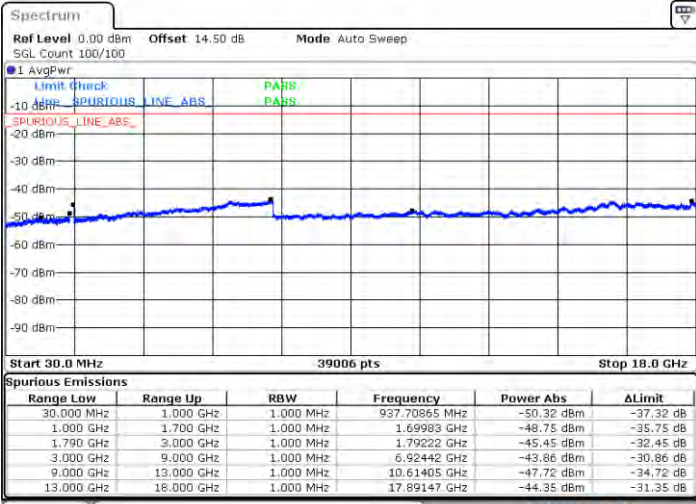

Date: 31 JAN 2021 22:22:15

Date: 31 JAN 2021 22:22:12

Lowest Channel / FullIRB

N/A

Date: 31 JAN 2021 22:19:54

LTE Band 66C / 5MHz+20MHz

64QAM

Middle Channel / 1RB0 and 1RB9

Middle Channel / 1RB24 and 1RB0

Date: 2021/01/20 22:45:10

Date: 2021/01/20 22:51:30

Middle Channel / FullIRB

N/A

Date: 2021/01/20 22:44:11

LTE Band 66C / 5MHz+20MHz

64QAM

Highest Channel / 1RB0 and 1RB99

Highest Channel / 1RB24 and 1RB0

Date: 2021/04/21 21:01:04

Date: 2021/04/21 23:48:12

Highest Channel / FullIRB

N/A

Date: 2021/04/21 22:59:03

LTE Band 66C / 10MHz+15MHz