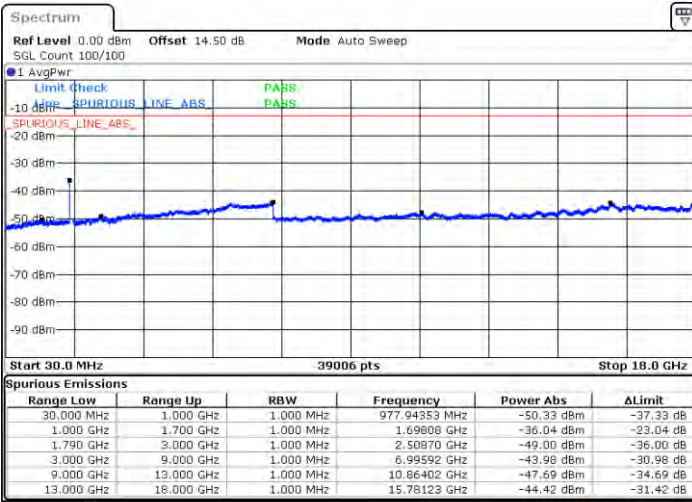

Date: 2021/03/30 20:23

LTE Band 66C / 15MHz+20MHz

QPSK

Highest Channel / 1RB0 and 1RB99

Highest Channel / 1RB74 and 1RB0

Date: 2021/01/04 09:00

Date: 2021/01/04 10:52

Highest Channel / FullIRB

N/A

Date: 2021/01/03 15:04

LTE Band 66C / 20MHz+5MHz

QPSK

Lowest Channel / 1RB0 and 1RB24

Lowest Channel / 1RB99 and 1RB0

Date: 21 JAN 2021 05:14:09

Date: 21 JAN 2021 05:40:59

Lowest Channel / FullIRB

N/A

Date: 21 JAN 2021 05:32:42

LTE Band 66C / 20MHz+5MHz

QPSK

Middle Channel / 1RB0 and 1RB24

Middle Channel / 1RB99 and 1RB0

Date: 2021/05/19 05:49:03

Date: 2021/05/19 05:49:59

Middle Channel / FullIRB

N/A

Date: 2021/05/19 05:48:53

LTE Band 66C / 20MHz+5MHz

QPSK

Highest Channel / 1RB0 and 1RB24

Highest Channel / 1RB99 and 1RB0