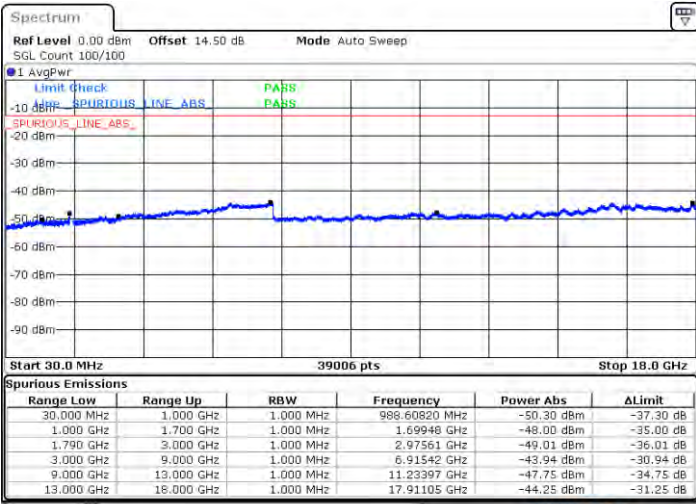

Date: 2021.01.21 02:07:06

Date: 2021.01.21 02:08:46

Lowest Channel / FullIRB

N/A

Date: 2021.01.21 01:59:47

LTE Band 66C / 15MHz+15MHz

QPSK

Middle Channel / 1RB0 and 1RB74

Middle Channel / 1RB74 and 1RB0

Date: 2021.01.21 02:11:08

Date: 2021.01.21 02:11:13

Middle Channel / FullRB

N/A

Date: 2021.01.21 02:14:20

LTE Band 66C / 15MHz+15MHz

QPSK

Highest Channel / 1RB0 and 1RB74

Highest Channel / 1RB74 and 1RB0

Date: 2021.01.21 02:39:26

Date: 2021.01.21 02:41:16

Highest Channel / FullIRB

N/A

Date: 2021.01.21 02:38:56

LTE Band 66C / 15MHz+20MHz

QPSK

Lowest Channel / 1RB0 and 1RB99

Lowest Channel / 1RB74 and 1RB0

Date: 2021/03/10 10:00

Date: 2021/03/11 11:58

Lowest Channel / FullRB

N/A

Date: 2021/03/01 11:36