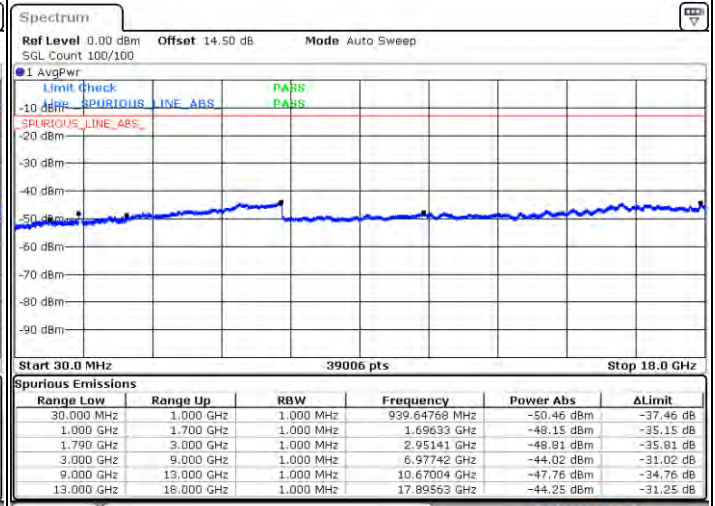

LTE Band 66C / 10MHz+20MHz

QPSK

Highest Channel / 1RB0 and 1RB99

Highest Channel / 1RB49 and 1RB0

Date: 2021/01/20 00:49:42

Date: 2021/01/20 00:51:17

Highest Channel / FullIRB

N/A

Date: 2021/01/20 00:48:20

LTE Band 66C / 15MHz+10MHz

QPSK

Lowest Channel / 1RB0 and 1RB49

Lowest Channel / 1RB74 and 1RB0

Date: 2.JAN.2021 22:51:56

Date: 2.JAN.2021 22:54:46

Lowest Channel / FullIRB

N/A

Date: 2.JAN.2021 22:40:13

LTE Band 66C / 15MHz+10MHz

QPSK

Middle Channel / 1RB0 and 1RB49

Middle Channel / 1RB74 and 1RB0

Date: 2.7AN.2021 22:40:33

Date: 2.7AN.2021 23:11:52

Middle Channel / FullIRB

N/A

Date: 2.7AN.2021 23:01:09

LTE Band 66C / 15MHz+10MHz

QPSK

Highest Channel / 1RB0 and 1RB49

Highest Channel / 1RB74 and 1RB0

Date: 2.7AN.2021 21:27:56