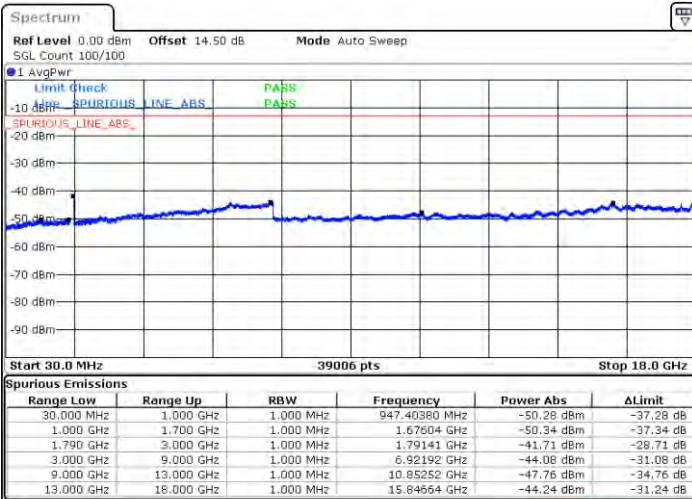

Date: 2021/01/21 22:56:00

LTE Band 66C / 10MHz+15MHz

16QAM

Lowest Channel / 1RB0 and 1RB74

Lowest Channel / 1RB49 and 1RB0

Date: 2.7AN.2021 21:40:27

Date: 2.7AN.2021 21:47:04

Lowest Channel / FullIRB

N/A

Date: 2.7AN.2021 21:31:40

LTE Band 66C / 10MHz+15MHz

16QAM

MiddleChannel / 1RB0 and 1RB74

Middle Channel / 1RB49 and 1RB0

Date: 2.JAN.2021 21:57:04

Date: 2.JAN.2021 22:00:58

Middle Channel / FullIRB

N/A

Date: 2.JAN.2021 21:53:13

LTE Band 66C / 10MHz+15MHz

16QAM

Highest Channel / 1RB0 and 1RB74

Highest Channel / 1RB49 and 1RB0

Date: 21JAN,2021 22:31:23

Date: 21JAN,2021 22:35:31

Highest Channel / FullIRB

N/A

Date: 21JAN,2021 22:10:59

LTE Band 66C / 10MHz+20MHz

16QAM

Lowest Channel / 1RB0 and 1RB99

Lowest Channel / 1RB49 and 1RB0