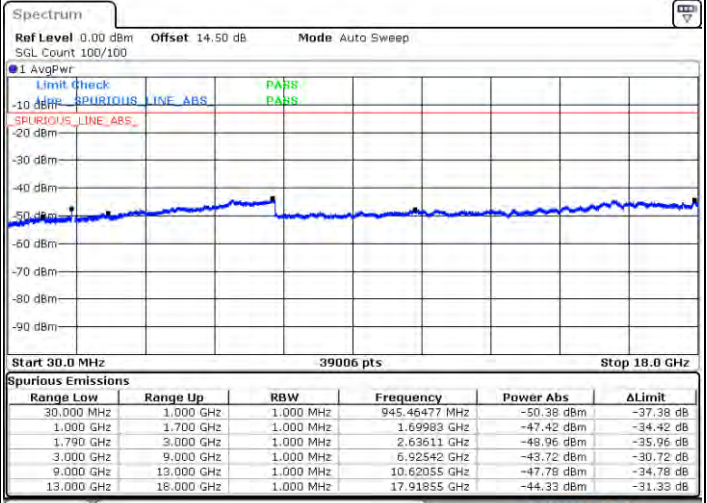

Highest Channel / FullIRB

N/A

Date: 2021/02/21 02:31:19

LTE Band 66C / 15MHz+20MHz

64QAM

Lowest Channel / 1RB0 and 1RB99

Lowest Channel / 1RB74 and 1RB0

Date: 2021/03/07:02