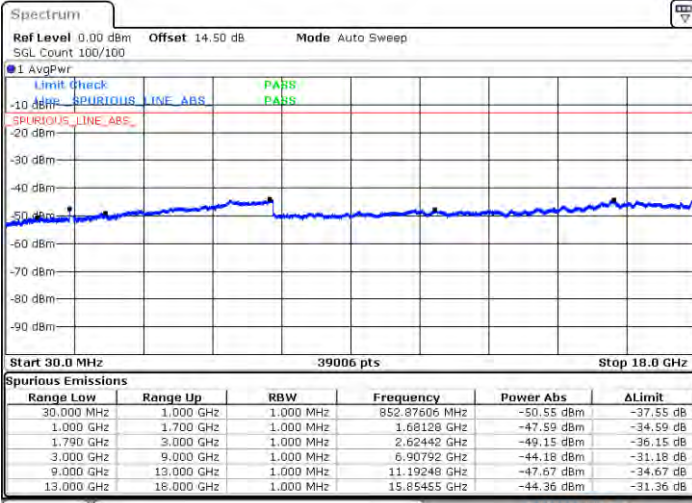

LTE Band 66C / 15MHz+20MHz

QPSK

Middle Channel / 1RB0 and 1RB9

Middle Channel / 1RB74 and 1RB0

Date: 2021/03/30 19:19

Date: 2021/03/30 20:33

Middle Channel / FullIRB

N/A

Date: 2021/03/30 20:23

LTE Band 66C / 15MHz+20MHz

QPSK

Highest Channel / 1RB0 and 1RB99

Highest Channel / 1RB74 and 1RB0

Date: 2021/01/04 09:00

Date: 2021/01/04 10:52

Highest Channel / FullIRB

N/A

Date: 2021/01/03 15:04

LTE Band 66C / 20MHz+5MHz

QPSK

Lowest Channel / 1RB0 and 1RB24

Lowest Channel / 1RB99 and 1RB0

Date: 21 JAN 2021 05:14:09

Date: 21 JAN 2021 05:40:59

Lowest Channel / FullIRB

N/A

Date: 21 JAN 2021 05:32:42

LTE Band 66C / 20MHz+5MHz

QPSK

Middle Channel / 1RB0 and 1RB24

Middle Channel / 1RB99 and 1RB0

Date: 2021/05/19 05:49:03