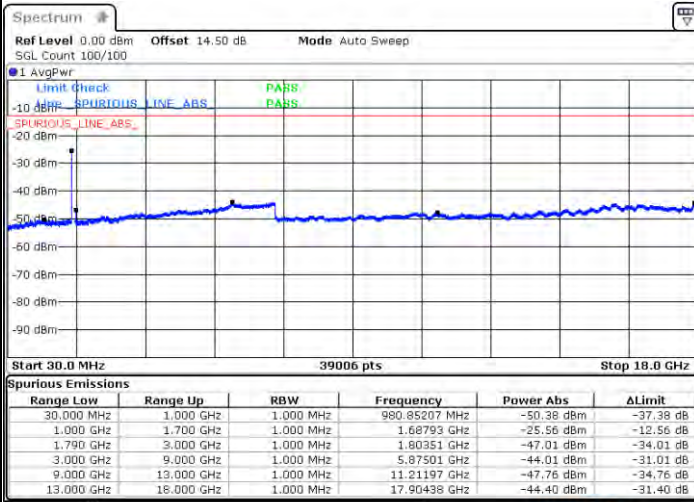

LTE Band 66C / 10MHz+15MHz

64QAM

Lowest Channel / 1RB0 and 1RB74

Lowest Channel / 1RB49 and 1RB0

Date: 2.7AN.2021 21:38:39