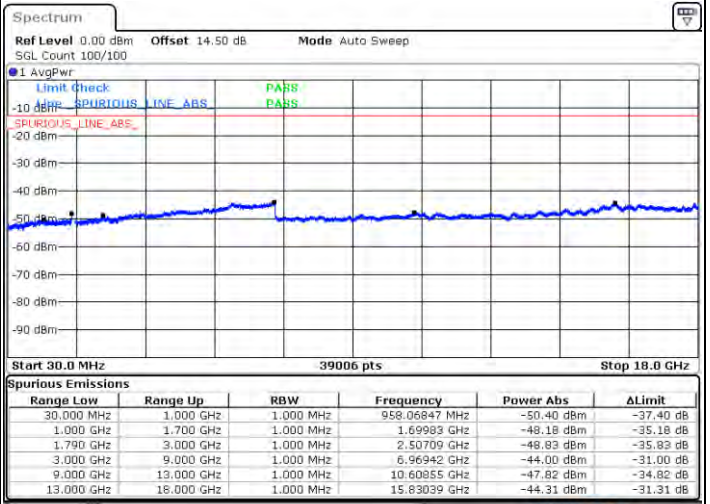

Middle Channel / 1RB74 and 1RB0

Date: 2021.01.21 02:11:08

Date: 2021.01.21 02:11:13

Middle Channel / FullRB

N/A

Date: 2021.01.21 02:14:20

LTE Band 66C / 15MHz+15MHz

QPSK

Highest Channel / 1RB0 and 1RB74

Highest Channel / 1RB74 and 1RB0

Date: 2021.01.21 02:39:26

Date: 2021.01.21 02:41:16

Highest Channel / FullIRB

N/A

Date: 2021.01.21 02:38:56

LTE Band 66C / 15MHz+20MHz

QPSK

Lowest Channel / 1RB0 and 1RB99

Lowest Channel / 1RB74 and 1RB0

Date: 2021/03/10 10:00

Date: 2021/03/11 11:58

Lowest Channel / FullRB

N/A

Date: 2021/03/01 11:36

Date: 2021/03/30 20:23

LTE Band 66C / 15MHz+20MHz

QPSK

Highest Channel / 1RB0 and 1RB99

Highest Channel / 1RB74 and 1RB0

Date: 2021/01/04 09:00

Date: 2021/01/04 10:52

Highest Channel / FullIRB