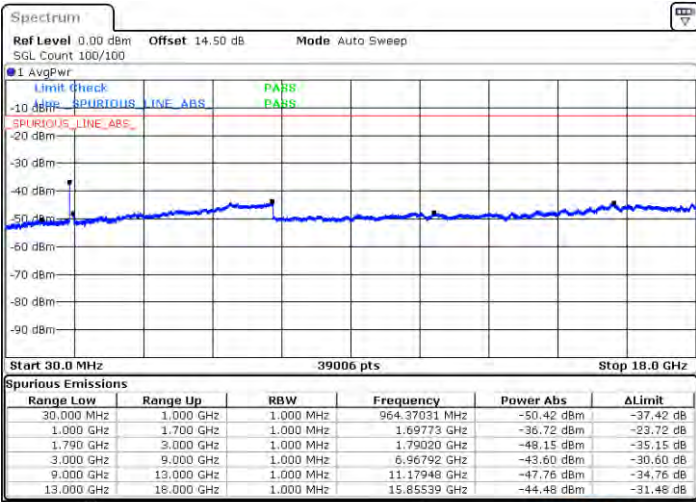

QPSK

Highest Channel / 1RB0 and 1RB49

Highest Channel / 1RB99 and 1RB0

Date: 2021/01/20 01:49:40

Date: 2021/01/20 01:52:22

Highest Channel / FullRB

N/A

Date: 2021/01/20 01:59:51

LTE Band 66C / 20MHz+15MHz

QPSK

Lowest Channel / 1RB0 and 1RB74

Lowest Channel / 1RB99 and 1RB0

Date: 2021/04/31:46

Date: 2021/04/31:10

Lowest Channel / FullRB

N/A

Date: 2021/04/20:47

LTE Band 66C / 20MHz+15MHz

QPSK

Middle Channel / 1RB0 and 1RB74

Middle Channel / 1RB99 and 1RB0

Date: 2021/04/08 19

Date: 2021/04/08 20

Middle Channel / FullIRB

N/A

Date: 2021/04/08 19

LTE Band 66C / 20MHz+15MHz

QPSK

Highest Channel / 1RB0 and 1RB74

Highest Channel / 1RB99 and 1RB0

Date: 2021/05/11 11:46

Date: 2021/05/11 11:45