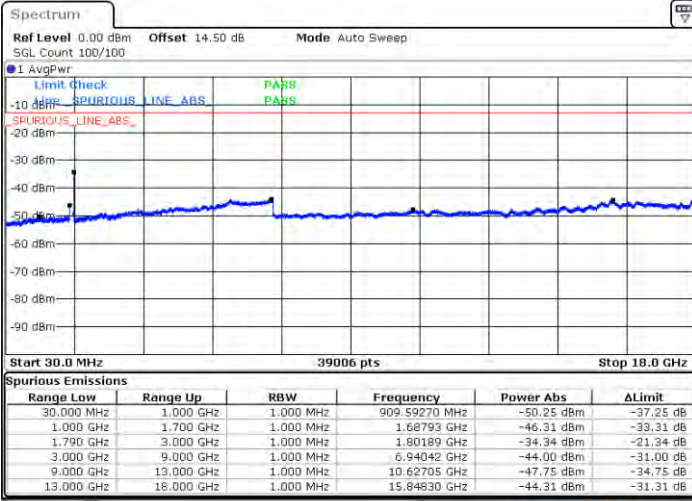

Lowest Channel / FullIRB

N/A

Date: 21 JAN 2021 05:32:42

LTE Band 66C / 20MHz+5MHz

QPSK

Middle Channel / 1RB0 and 1RB24

Middle Channel / 1RB99 and 1RB0

Date: 2021/05/19 05:49:03

Date: 2021/05/19 05:49:59

Middle Channel / FullIRB

N/A

Date: 2021/05/19 05:48:53

LTE Band 66C / 20MHz+5MHz

QPSK

Highest Channel / 1RB0 and 1RB24

Highest Channel / 1RB99 and 1RB0

Date: 2021/01/06 02:22

Date: 2021/01/06 01:58

Highest Channel / FullRB

N/A

Date: 2021/01/06 05:12

LTE Band 66C / 20MHz+10MHz

QPSK

Lowest Channel / 1RB0 and 1RB49

Lowest Channel / 1RB99 and 1RB0

Date: 2021/01/10 10:16

Date: 2021/01/12 11:31

Lowest Channel / FullIRB

N/A

Date: 2021/01/10 10:59:50

LTE Band 66C / 20MHz+10MHz

QPSK