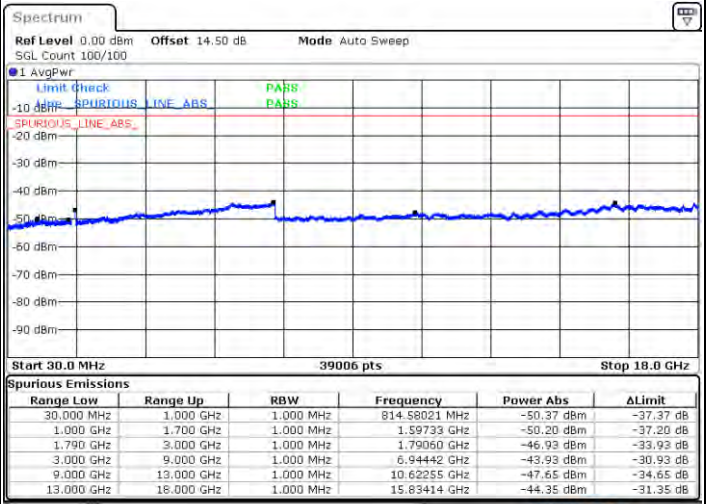

Date: 2021/05/19 05:49:59

Middle Channel / FullIRB

N/A

Date: 2021/05/19 05:48:53

LTE Band 66C / 20MHz+5MHz

QPSK

Highest Channel / 1RB0 and 1RB24

Highest Channel / 1RB99 and 1RB0

Date: 2021/01/06 02:22

Date: 2021/01/06 01:58

Highest Channel / FullRB

N/A

Date: 2021/01/06 05:12

LTE Band 66C / 20MHz+10MHz

QPSK

Lowest Channel / 1RB0 and 1RB49

Lowest Channel / 1RB99 and 1RB0

Date: 2021/01/10 10:16

Date: 2021/01/12 11:31

Lowest Channel / FullIRB

N/A

Date: 2021/01/10 10:59:50

LTE Band 66C / 20MHz+10MHz

QPSK

Middle Channel / 1RB0 and 1RB49

Middle Channel / 1RB99 and 1RB0

Date: 2021/01/25 12:12

Date: 2021/01/26 13:10

Middle Channel / FullIRB

N/A

Date: 2021/01/16 14:40

LTE Band 66C / 20MHz+10MHz