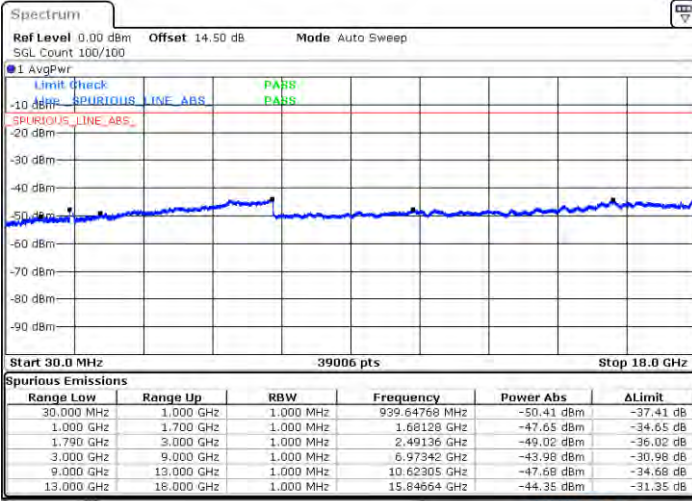

Date: 2021/01/02 02:37:11

Date: 2021/01/02 02:43:20

Highest Channel / FullIRB

N/A

Date: 2021/01/02 02:11:09

LTE Band 66C / 15MHz+20MHz

16QAM

Lowest Channel / 1RB0 and 1RB99

Lowest Channel / 1RB74 and 1RB0

Date: 2021/03/08:19

Date: 2021/03/11:12

Lowest Channel / FullIRB

N/A

Date: 2021/03/08:26

LTE Band 66C / 15MHz+20MHz

16QAM

Middle Channel / 1RB0 and 1RB9

Middle Channel / 1RB74 and 1RB0

Date: 2021/03/31 19:19

Date: 2021/03/31 20:08

Middle Channel / FullIRB

N/A

Date: 2021/03/31 19:44

LTE Band 66C / 15MHz+20MHz

16QAM

Highest Channel / 1RB0 and 1RB99

Highest Channel / 1RB74 and 1RB0

Date: 2021/04/06 04:06:39

Date: 2021/04/11 04:11:58

Highest Channel / FullIRB

N/A

Date: 2021/04/06 04:00:36