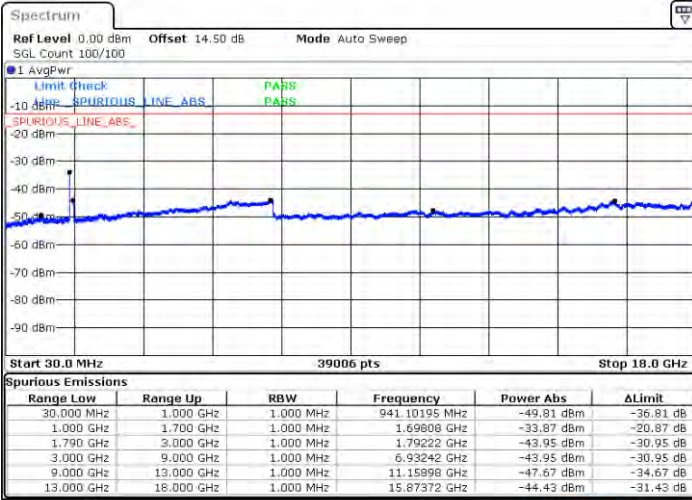

LTE Band 66C / 20MHz+15MHz

16QAM

Highest Channel / 1RB0 and 1RB74

Highest Channel / 1RB99 and 1RB0

Date: 2021/05/10:13

Date: 2021/05/10:42

Highest Channel / FullIRB

N/A

Date: 2021/04/17:30

LTE Band 66C / 20MHz+20MHz

16QAM

Lowest Channel / 1RB0 and 1RB99

Lowest Channel / 1RB99 and 1RB0

Date: 31.JAN.2021 21:59:42

Date: 4.JAN.2021 00:05:16

Lowest Channel / FullIRB

N/A

Date: 31.JAN.2021 23:54:08

LTE Band 66C / 20MHz+20MHz

16QAM

MiddleChannel / 1RB0 and 1RB99

Middle Channel / 1RB99 and 1RB0

Date: 4.JAN.2021 00:30:19

Date: 4.JAN.2021 00:31:54