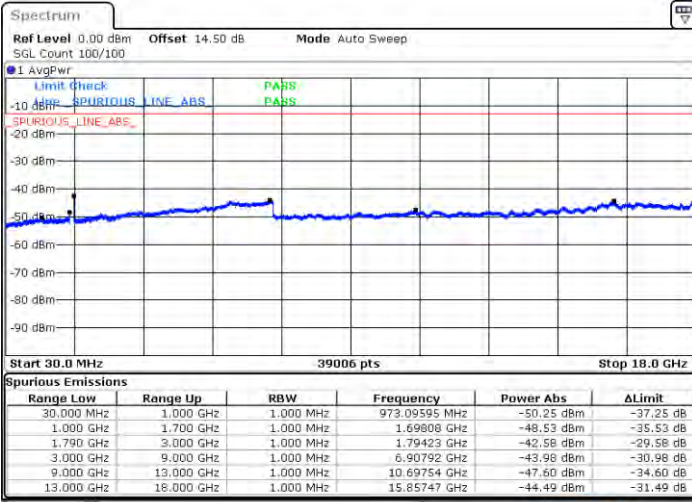

Date: 2021/04/21 00:20:29

Date: 2021/04/21 00:25:43

Lowest Channel / FullIRB

N/A

Date: 2021/04/21 00:14:30

LTE Band 66C / 10MHz+20MHz

16QAM

Middle Channel / 1RB0 and 1RB9

Middle Channel / 1RB49 and 1RB0

Date: 2021/04/21 00:34:42

Date: 2021/04/21 00:38:11

Middle Channel / FullRB

N/A

Date: 2021/04/21 00:31:04

LTE Band 66C / 10MHz+20MHz

16QAM

Highest Channel / 1RB0 and 1RB99

Highest Channel / 1RB49 and 1RB0

Date: 2021/04/21 00:48:37

Date: 2021/04/21 00:51:03

Highest Channel / FullIRB

N/A

Date: 2021/04/21 00:44:39

LTE Band 66C / 15MHz+10MHz

16QAM

Lowest Channel / 1RB0 and 1RB49

Lowest Channel / 1RB74 and 1RB0

Date: 2.7AN.2021 22:49:51

Date: 2.7AN.2021 22:56:48

Lowest Channel / FullIRB

N/A

Date: 2.7AN.2021 22:44:11