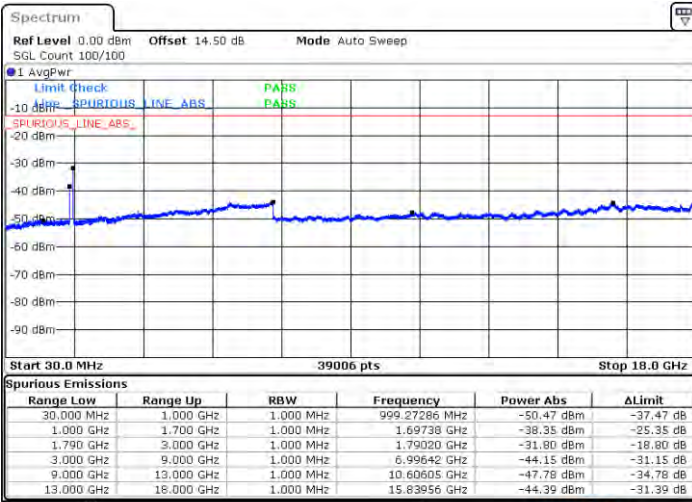

Date: 2021/01/21 22:56:00

LTE Band 66C / 10MHz+15MHz

16QAM

Lowest Channel / 1RB0 and 1RB74

Lowest Channel / 1RB49 and 1RB0

Date: 2.7AN.2021 21:40:27

Date: 2.7AN.2021 21:47:04

Lowest Channel / FullIRB

N/A

Date: 2.7AN.2021 21:31:40

LTE Band 66C / 10MHz+15MHz

16QAM

MiddleChannel / 1RB0 and 1RB74

Middle Channel / 1RB49 and 1RB0

Date: 2.JAN.2021 21:57:04

Date: 2.JAN.2021 22:00:58

Middle Channel / FullIRB

N/A

Date: 2.JAN.2021 21:53:13

LTE Band 66C / 10MHz+15MHz

16QAM

Highest Channel / 1RB0 and 1RB74

Highest Channel / 1RB49 and 1RB0

Date: 21JAN,2021 22:31:23

Date: 21JAN,2021 22:35:31

Highest Channel / FullIRB

N/A

Date: 21JAN,2021 22:10:59

LTE Band 66C / 10MHz+20MHz

16QAM

Lowest Channel / 1RB0 and 1RB99

Lowest Channel / 1RB49 and 1RB0