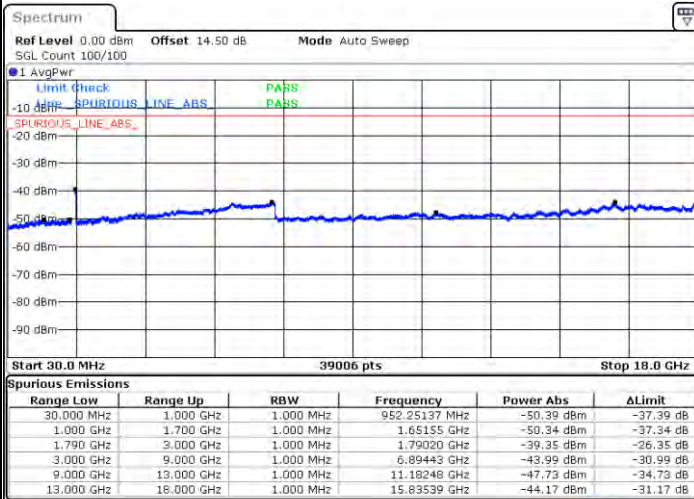

Middle Channel / 1RB0 and 1RB49

Middle Channel / 1RB74 and 1RB0

Date: 2.7AN.2021 21:08:50

Date: 2.7AN.2021 21:16:17

Middle Channel / FullIRB

N/A

Date: 2.7AN.2021 21:07:39

LTE Band 66C / 15MHz+10MHz

64QAM

Highest Channel / 1RB0 and 1RB49

Highest Channel / 1RB74 and 1RB0

Date: 27 JAN 2021 21:21:20

Date: 27 JAN 2021 00:00:54

Highest Channel / FullIRB

N/A

Date: 27 JAN 2021 21:22:10

LTE Band 66C / 15MHz+15MHz

64QAM

Lowest Channel / 1RB0 and 1RB74

Lowest Channel / 1RB74 and 1RB0

Date: 2021/01/20 02:04:30

Date: 2021/01/20 02:11:34

Lowest Channel / FullRB

N/A