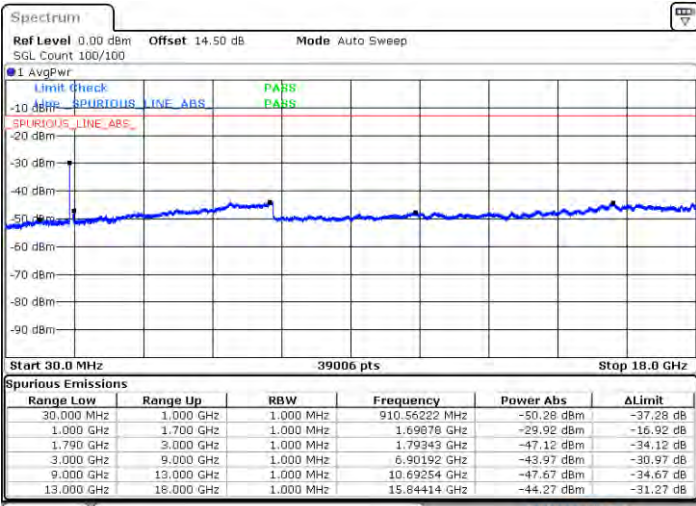

Date: 2021/04/17:30

LTE Band 66C / 20MHz+20MHz

16QAM

Lowest Channel / 1RB0 and 1RB99

Lowest Channel / 1RB99 and 1RB0

Date: 31.JAN.2021 21:59:42

Date: 4.JAN.2021 00:05:16

Lowest Channel / FullIRB

N/A

Date: 31.JAN.2021 23:54:08

LTE Band 66C / 20MHz+20MHz

16QAM

MiddleChannel / 1RB0 and 1RB99

Middle Channel / 1RB99 and 1RB0

Date: 4.JAN.2021 00:30:19

Date: 4.JAN.2021 00:31:54

Middle Channel / FullIRB

N/A

Date: 4.JAN.2021 00:15:57

LTE Band 66C / 20MHz+20MHz

16QAM

Highest Channel / 1RB0 and 1RB99

Highest Channel / 1RB99 and 1RB0

Date: 4.JAN.2021 00:51:00

Date: 4.JAN.2021 00:58:00

Highest Channel / FullIRB

N/A

Date: 4.JAN.2021 00:44:59

LTE Band 66C / 5MHz+20MHz

64QAM

Lowest Channel / 1RB0 and 1RB99

Lowest Channel / 1RB24 and 1RB0