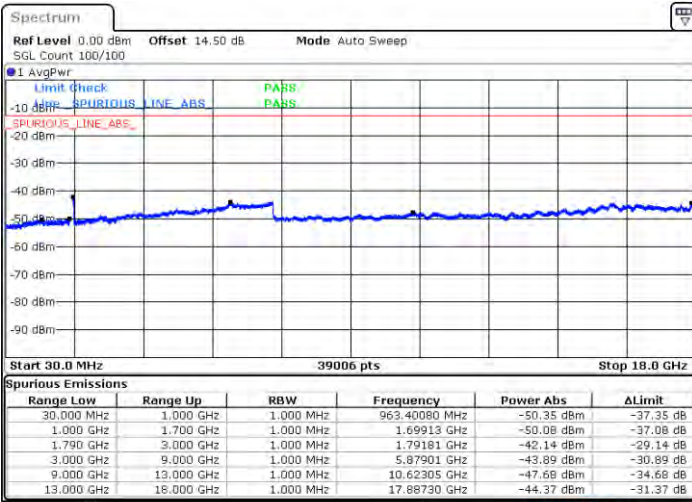

Middle Channel / 1RB24 and 1RB0

Date: 2021/01/20 22:45:10

Date: 2021/01/20 22:51:30

Middle Channel / FullIRB

N/A

Date: 2021/01/20 22:44:11

LTE Band 66C / 5MHz+20MHz

64QAM

Highest Channel / 1RB0 and 1RB99

Highest Channel / 1RB24 and 1RB0

Date: 2021/04/21 21:01:04

Date: 2021/04/21 23:48:12

Highest Channel / FullIRB

N/A

Date: 2021/04/21 22:59:03

LTE Band 66C / 10MHz+15MHz