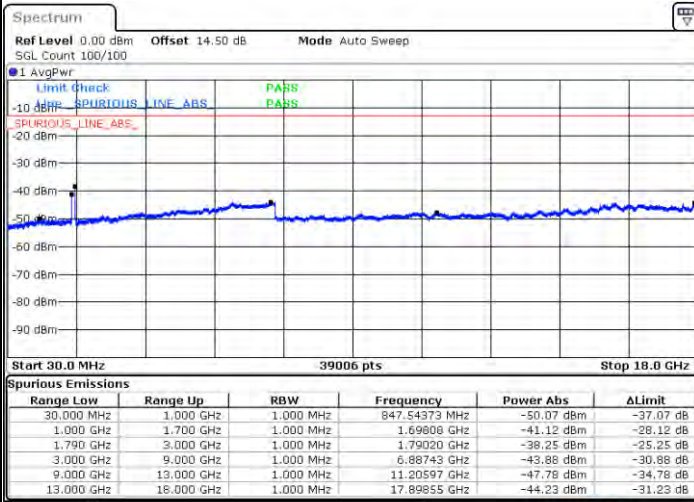

LTE Band 66C / 5MHz+20MHz

16QAM

Middle Channel / 1RB0 and 1RB9

Middle Channel / 1RB24 and 1RB0

Date: 2021/01/20 22:46:10