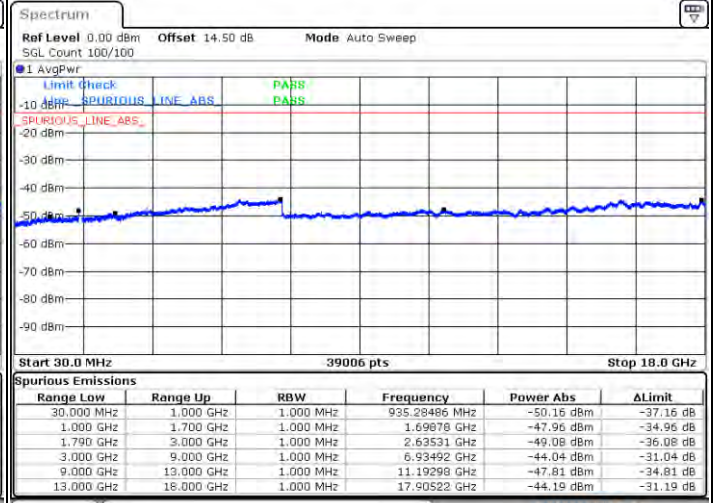

Date: 2021/01/24 13:01:24:13

Date: 2021/01/27:24

Middle Channel / FullIRB

N/A

Date: 2021/01/20:49

LTE Band 66C / 20MHz+10MHz

16QAM

Highest Channel / 1RB0 and 1RB49

Highest Channel / 1RB99 and 1RB0

Date: 2021/01/14 01:47:52

Date: 2021/01/14 01:54:11

Highest Channel / FullRB

N/A

Date: 2021/01/14 01:42:41

LTE Band 66C / 20MHz+15MHz

16QAM

Lowest Channel / 1RB0 and 1RB74

Lowest Channel / 1RB99 and 1RB0

Date: 2021.07.01 04:29:54

Date: 2021.07.01 04:35:00

Lowest Channel / FullIRB

N/A

Date: 2021.07.01 04:23:27

LTE Band 66C / 20MHz+15MHz