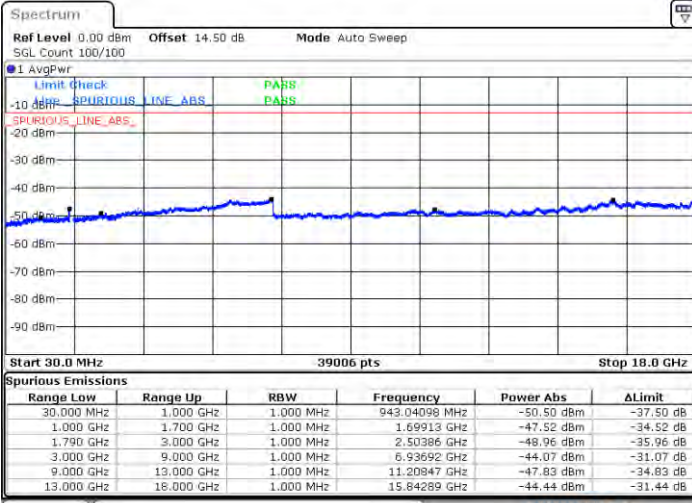

Date: 2021/01/24 13:01:24:13

Date: 2021/01/27:24

Middle Channel / FullIRB

N/A

Date: 2021/01/20:49

LTE Band 66C / 20MHz+10MHz

16QAM

Highest Channel / 1RB0 and 1RB49

Highest Channel / 1RB99 and 1RB0

Date: 2021/01/14 01:47:52

Date: 2021/01/14 01:54:11

Highest Channel / FullRB

N/A

Date: 2021/01/14 01:42:41

LTE Band 66C / 20MHz+15MHz

16QAM

Lowest Channel / 1RB0 and 1RB74

Lowest Channel / 1RB99 and 1RB0

Date: 2021.07.01 04:29:54

Date: 2021.07.01 04:35:00

Lowest Channel / FullIRB

N/A

Date: 2021.07.01 04:23:27

LTE Band 66C / 20MHz+15MHz