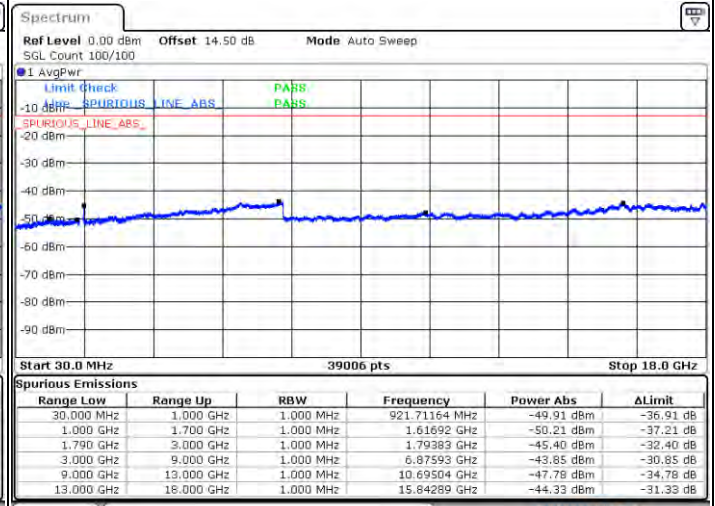

Highest Channel / FullIRB

N/A

Date: 2021/05/11 11:45

LTE Band 66C / 20MHz+20MHz

QPSK

Lowest Channel / 1RB0 and 1RB99

Lowest Channel / 1RB99 and 1RB0

Date: 4.JAN.2021 00:02:04

Date: 4.JAN.2021 00:04:04

Lowest Channel / FullIRB

N/A

Date: 3.JAN.2021 23:52:04

LTE Band 66C / 20MHz+20MHz

QPSK

MiddleChannel / 1RB0 and 1RB99

Middle Channel / 1RB99 and 1RB0

Date: 4.JAN.2021 00:31:59

Date: 4.JAN.2021 00:32:54

Middle Channel / FullIRB

N/A

Date: 4.JAN.2021 00:31:54

LTE Band 66C / 20MHz+20MHz

QPSK

Highest Channel / 1RB0 and 1RB99

Highest Channel / 1RB99 and 1RB0

Date: 4.JAN.2021 00:55:16

Date: 4.JAN.2021 00:57:04

Highest Channel / FullIRB

N/A

Date: 4.JAN.2021 00:37:44

LTE Band 66C / 5MHz+20MHz

16QAM