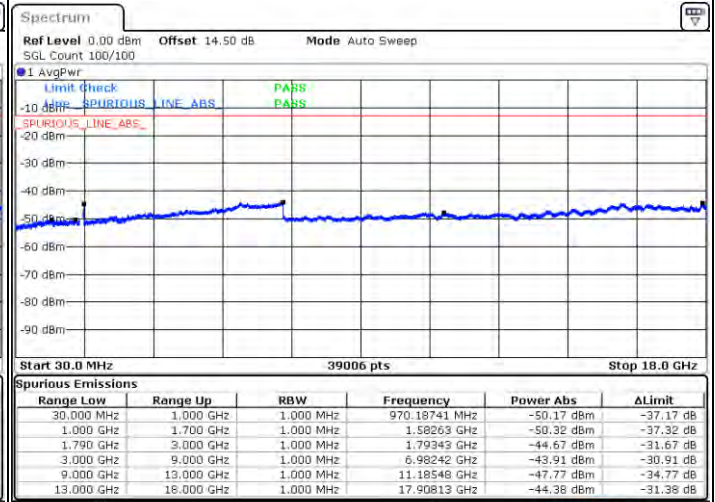

LTE Band 66C / 10MHz+15MHz

64QAM

MiddleChannel / 1RB0 and 1RB74

Middle Channel / 1RB49 and 1RB0

Date: 2. JAN. 2021 21:55:47

Date: 2. JAN. 2021 22:01:52

Middle Channel / FullIRB

N/A

Date: 2. JAN. 2021 21:54:31

LTE Band 66C / 10MHz+15MHz

64QAM

Highest Channel / 1RB0 and 1RB74

Highest Channel / 1RB49 and 1RB0

Date: 2.7AN.2021 22:28:24

Date: 2.7AN.2021 22:37:41

Highest Channel / FullIRB

N/A

Date: 2.7AN.2021 22:12:03

LTE Band 66C / 10MHz+20MHz

64QAM

Lowest Channel / 1RB0 and 1RB99

Lowest Channel / 1RB49 and 1RB0

Date: 2021/01/20 00:16:28

Date: 2021/01/20 00:27:41