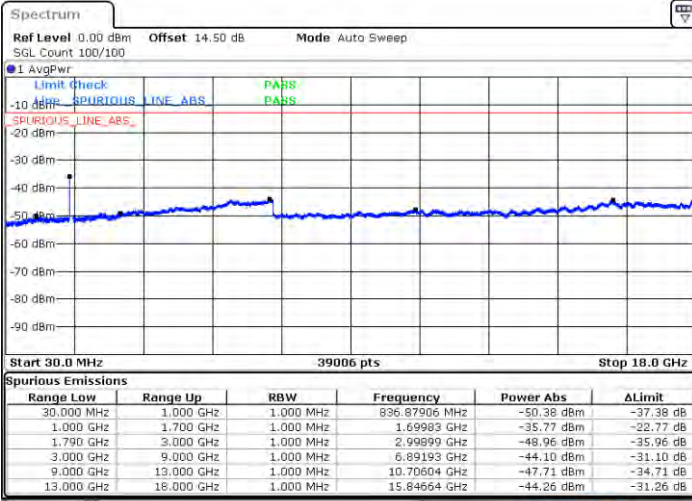

Date: 2021/01/20 00:48:20

LTE Band 66C / 15MHz+10MHz

QPSK

Lowest Channel / 1RB0 and 1RB49

Lowest Channel / 1RB74 and 1RB0

Date: 2.JAN.2021 22:51:56

Date: 2.JAN.2021 22:54:46

Lowest Channel / FullIRB

N/A

Date: 2.JAN.2021 22:40:13

LTE Band 66C / 15MHz+10MHz

QPSK

Middle Channel / 1RB0 and 1RB49

Middle Channel / 1RB74 and 1RB0

Date: 2.7AN.2021 22:40:33

Date: 2.7AN.2021 23:11:52

Middle Channel / FullIRB

N/A

Date: 2.7AN.2021 23:01:09

LTE Band 66C / 15MHz+10MHz

QPSK

Highest Channel / 1RB0 and 1RB49

Highest Channel / 1RB74 and 1RB0

Date: 2.7AN.2021 21:27:56

Date: 2.7AN.2021 21:28:58

Highest Channel / FullIRB

N/A

Date: 2.7AN.2021 23:18:00

LTE Band 66C / 15MHz+15MHz

QPSK

Lowest Channel / 1RB0 and 1RB74

Lowest Channel / 1RB74 and 1RB0