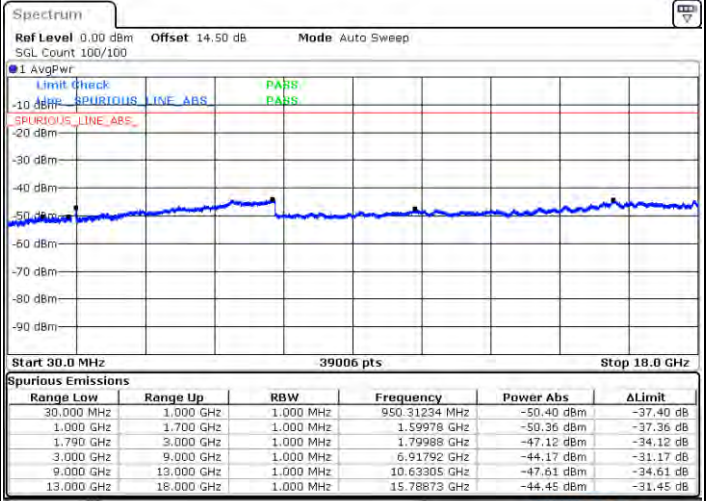

Lowest Channel / FullIRB

N/A

Date: 21 JAN 2021 05:32:42

LTE Band 66C / 20MHz+5MHz

QPSK

Middle Channel / 1RB0 and 1RB24

Middle Channel / 1RB99 and 1RB0

Date: 2021/05/19 05:49:03

Date: 2021/05/19 05:49:59

Middle Channel / FullIRB

N/A

Date: 2021/05/19 05:48:53

LTE Band 66C / 20MHz+5MHz

QPSK

Highest Channel / 1RB0 and 1RB24

Highest Channel / 1RB99 and 1RB0

Date: 2021/01/06 02:22

Date: 2021/01/06 01:58

Highest Channel / FullRB

N/A

Date: 2021/01/06 05:12

LTE Band 66C / 20MHz+10MHz

QPSK

Lowest Channel / 1RB0 and 1RB49

Lowest Channel / 1RB99 and 1RB0

Date: 2021/01/10 10:16

Date: 2021/01/12 11:31

Lowest Channel / FullIRB

N/A

Date: 2021/01/10 10:59:50

LTE Band 66C / 20MHz+10MHz

QPSK