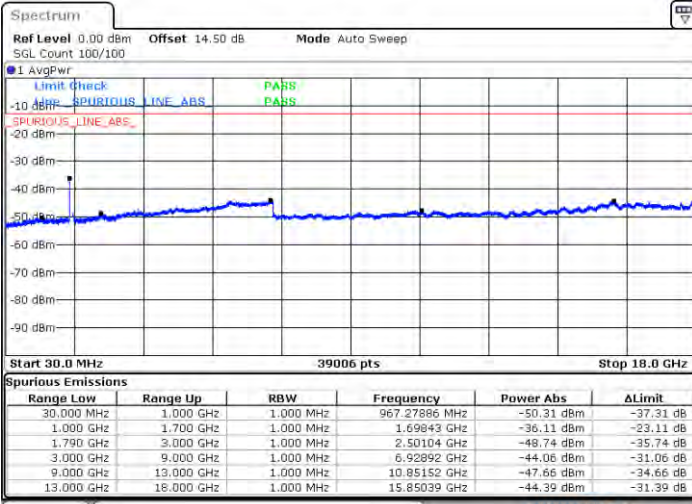

N/A

Date: 2021/05/10 05:44:02

LTE Band 66C / 20MHz+5MHz

16QAM

Highest Channel / 1RB0 and 1RB24

Highest Channel / 1RB99 and 1RB0

Date: 2021/06/06 09:20

Date: 2021/06/06 09:01

Highest Channel / FullIRB

N/A

Date: 2021/06/06 09:55

LTE Band 66C / 20MHz+10MHz

16QAM

Lowest Channel / 1RB0 and 1RB49

Lowest Channel / 1RB99 and 1RB0

Date: 2021/01/08 09:39

Date: 2021/01/14 14:40

Lowest Channel / FullIRB

N/A

Date: 2021/01/02 14:24

LTE Band 66C / 20MHz+10MHz

16QAM

Middle Channel / 1RB0 and 1RB49

Middle Channel / 1RB99 and 1RB0