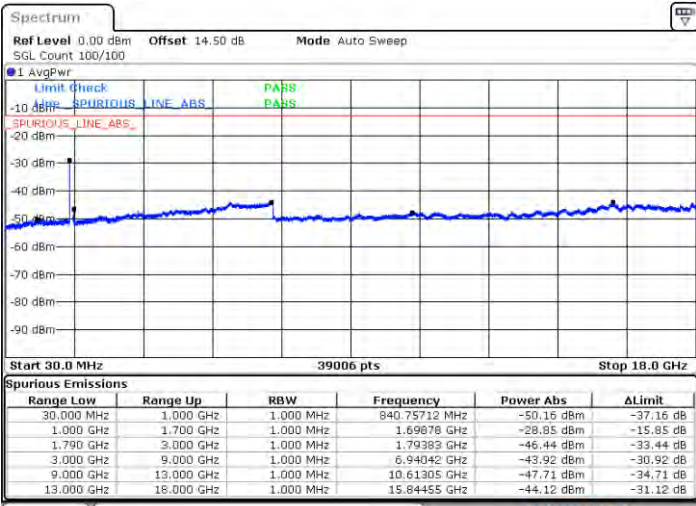

Highest Channel / FullIRB

N/A

Date: 2021/05/11 11:45

LTE Band 66C / 20MHz+20MHz

QPSK

Lowest Channel / 1RB0 and 1RB99

Lowest Channel / 1RB99 and 1RB0

Date: 4.JAN.2021 00:02:04

Date: 4.JAN.2021 00:04:04

Lowest Channel / FullIRB

N/A

Date: 3.JAN.2021 23:52:04

LTE Band 66C / 20MHz+20MHz

QPSK

MiddleChannel / 1RB0 and 1RB99

Middle Channel / 1RB99 and 1RB0

Date: 4.JAN.2021 00:31:59

Date: 4.JAN.2021 00:32:54

Middle Channel / FullIRB

N/A

Date: 4.JAN.2021 00:31:54

LTE Band 66C / 20MHz+20MHz

QPSK

Highest Channel / 1RB0 and 1RB99

Highest Channel / 1RB99 and 1RB0

Date: 4.JAN.2021 00:55:16

Date: 4.JAN.2021 00:57:04

Highest Channel / FullIRB

N/A

Date: 4.JAN.2021 00:37:44

LTE Band 66C / 5MHz+20MHz

16QAM