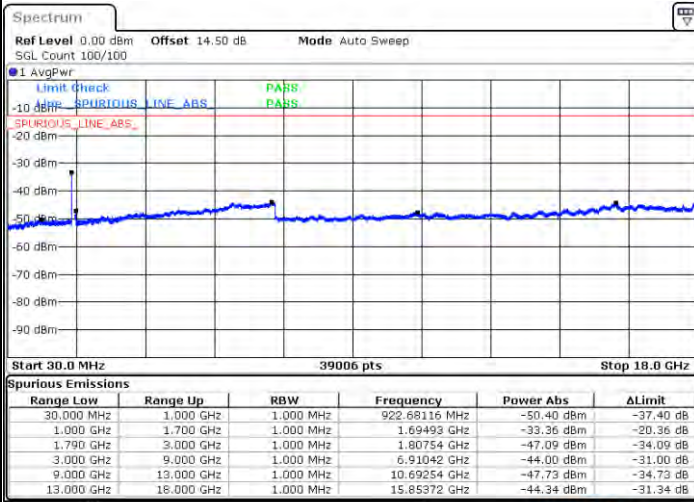

Lowest Channel / FullIRB

N/A

Date: 2021/02/10 10:19

LTE Band 66C / 15MHz+15MHz

16QAM

Middle Channel / 1RB0 and 1RB74

Middle Channel / 1RB74 and 1RB0

Date: 31.JAN.2021 02:14:42

Date: 31.JAN.2021 02:14:32

Middle Channel / FullIRB

N/A

Date: 31.JAN.2021 02:15:32

LTE Band 66C / 15MHz+15MHz

16QAM

Highest Channel / 1RB0 and 1RB74

Highest Channel / 1RB74 and 1RB0

Date: 2021/01/02 02:37:11

Date: 2021/01/02 02:43:20

Highest Channel / FullIRB

N/A

Date: 2021/01/02 02:11:09

LTE Band 66C / 15MHz+20MHz

16QAM

Lowest Channel / 1RB0 and 1RB99