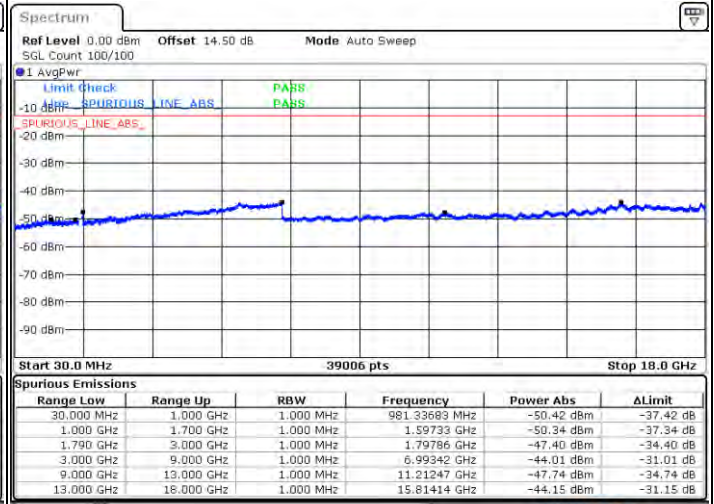

Lowest Channel / FullIRB

N/A

Date: 2021/01/20 00:16:00

LTE Band 66C / 10MHz+20MHz

64QAM

Middle Channel / 1RB0 and 1RB9

Middle Channel / 1RB49 and 1RB0

Date: 2021/04/21 00:11:35

Date: 2021/04/21 00:30:56

Middle Channel / FullRB

N/A

Date: 2021/04/21 00:22:17

LTE Band 66C / 10MHz+20MHz

64QAM

Highest Channel / 1RB0 and 1RB99

Highest Channel / 1RB49 and 1RB0

Date: 2021/01/20 00:47:30

Date: 2021/01/20 00:55:50

Highest Channel / FullIRB

N/A

Date: 2021/01/20 00:46:01

LTE Band 66C / 15MHz+10MHz

64QAM

Lowest Channel / 1RB0 and 1RB49