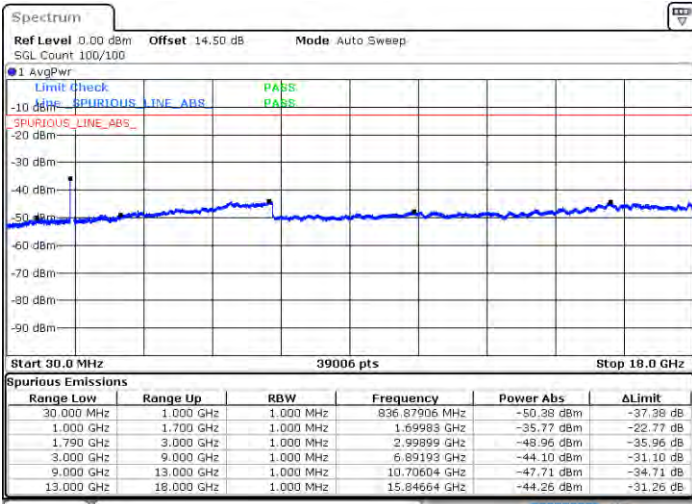

LTE Band 66C / 10MHz+20MHz

QPSK

Highest Channel / 1RB0 and 1RB99

Highest Channel / 1RB49 and 1RB0

Date: 2021/01/20 00:49:42

Date: 2021/01/20 00:51:17

Highest Channel / FullIRB

N/A

Date: 2021/01/20 00:48:20

LTE Band 66C / 15MHz+10MHz

QPSK

Lowest Channel / 1RB0 and 1RB49

Lowest Channel / 1RB74 and 1RB0

Date: 2.JAN.2021 22:51:56

Date: 2.JAN.2021 22:54:46

Lowest Channel / FullIRB

N/A

Date: 2.JAN.2021 22:40:13

LTE Band 66C / 15MHz+10MHz

QPSK

Middle Channel / 1RB0 and 1RB49

Middle Channel / 1RB74 and 1RB0

Date: 2.7AN.2021 22:40:33

Date: 2.7AN.2021 23:11:52

Middle Channel / FullIRB

N/A

Date: 2.7AN.2021 23:01:09

LTE Band 66C / 15MHz+10MHz

QPSK

Highest Channel / 1RB0 and 1RB49

Highest Channel / 1RB74 and 1RB0

Date: 2.7AN.2021 21:27:56