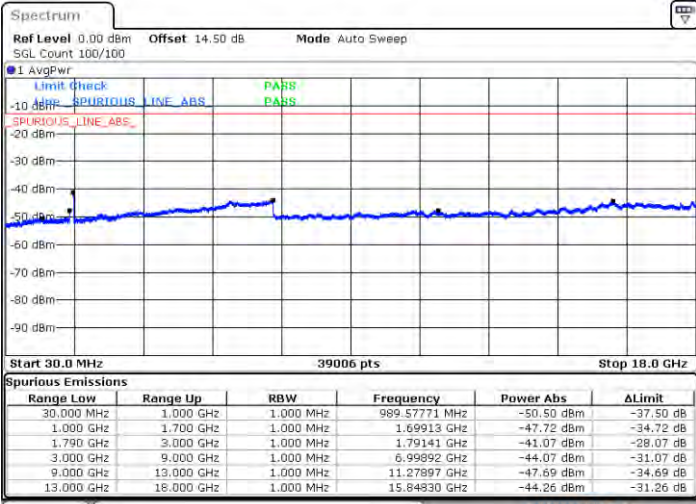

N/A

Date: 2021/01/03 15:04

LTE Band 66C / 20MHz+5MHz

QPSK

Lowest Channel / 1RB0 and 1RB24

Lowest Channel / 1RB99 and 1RB0

Date: 21 JAN 2021 05:14:09

Date: 21 JAN 2021 05:40:59

Lowest Channel / FullIRB

N/A

Date: 21 JAN 2021 05:32:42

LTE Band 66C / 20MHz+5MHz

QPSK

Middle Channel / 1RB0 and 1RB24

Middle Channel / 1RB99 and 1RB0

Date: 2021/05/19 05:49:03

Date: 2021/05/19 05:49:59

Middle Channel / FullIRB

N/A

Date: 2021/05/19 05:48:53

LTE Band 66C / 20MHz+5MHz

QPSK

Highest Channel / 1RB0 and 1RB24

Highest Channel / 1RB99 and 1RB0

Date: 2021/01/06 02:22

Date: 2021/01/06 01:58

Highest Channel / FullRB

N/A

Date: 2021/01/06 05:12

LTE Band 66C / 20MHz+10MHz

QPSK

Lowest Channel / 1RB0 and 1RB49