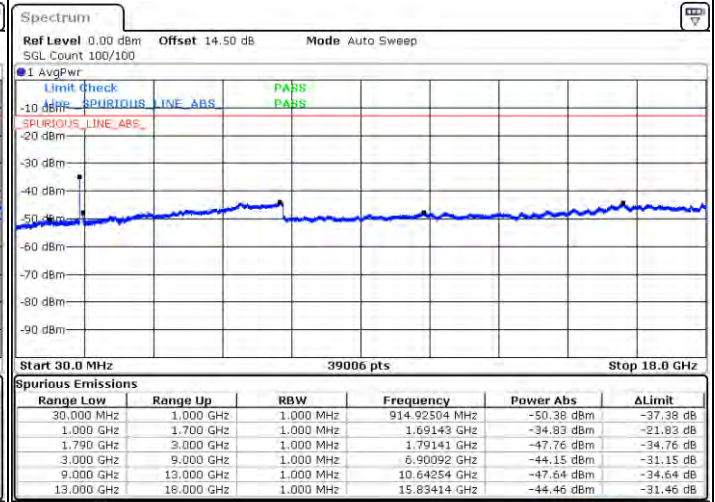

LTE Band 66C / 5MHz+20MHz

16QAM

Highest Channel / 1RB0 and 1RB99

Highest Channel / 1RB24 and 1RB0

Date: 2021/01/21 21:01:00

Date: 2021/01/21 23:47:00

Highest Channel / FullRB

N/A

Date: 2021/01/21 22:56:00

LTE Band 66C / 10MHz+15MHz

16QAM

Lowest Channel / 1RB0 and 1RB74

Lowest Channel / 1RB49 and 1RB0

Date: 2.7AN.2021 21:40:27

Date: 2.7AN.2021 21:47:04

Lowest Channel / FullIRB

N/A

Date: 2.7AN.2021 21:31:40

LTE Band 66C / 10MHz+15MHz

16QAM

MiddleChannel / 1RB0 and 1RB74

Middle Channel / 1RB49 and 1RB0

Date: 2.JAN.2021 21:57:04

Date: 2.JAN.2021 22:00:58

Middle Channel / FullIRB

N/A

Date: 2.JAN.2021 21:53:13

LTE Band 66C / 10MHz+15MHz

16QAM

Highest Channel / 1RB0 and 1RB74

Highest Channel / 1RB49 and 1RB0

Date: 21JAN,2021 22:31:23