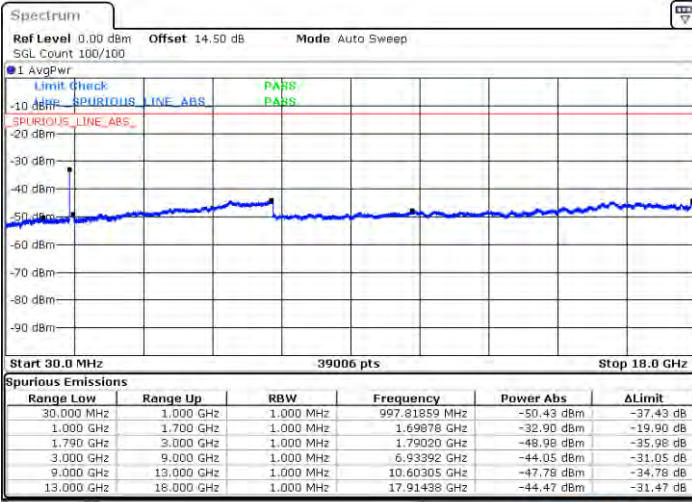

LTE Band 66C / 15MHz+15MHz

64QAM

Lowest Channel / 1RB0 and 1RB74

Lowest Channel / 1RB74 and 1RB0

Date: 2021/01/20 02:04:30

Date: 2021/01/20 02:11:34

Lowest Channel / FullRB

N/A

Date: 2021/01/20 02:02:52

LTE Band 66C / 15MHz+15MHz

64QAM

Middle Channel / 1RB0 and 1RB74

Middle Channel / 1RB74 and 1RB0

Date: 21-JAN-2021 02:10:49

Date: 21-JAN-2021 02:16:00

Middle Channel / FullIRB