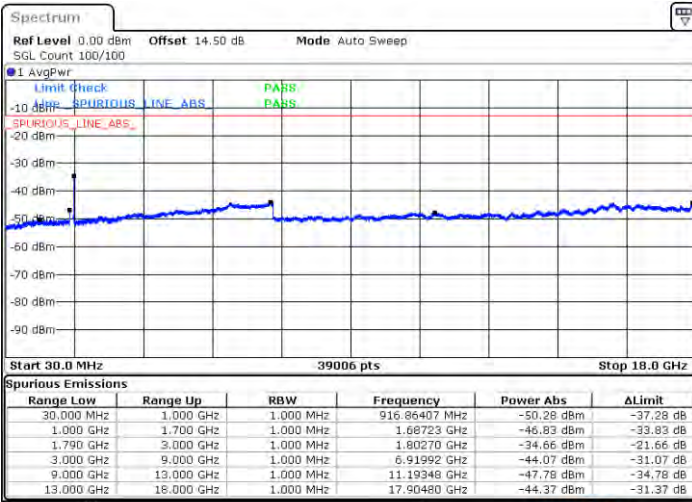

Middle Channel / FullIRB

N/A

Date: 2.JAN.2021 21:53:13

LTE Band 66C / 10MHz+15MHz

16QAM

Highest Channel / 1RB0 and 1RB74

Highest Channel / 1RB49 and 1RB0

Date: 21JAN,2021 22:31:23

Date: 21JAN,2021 22:35:31

Highest Channel / FullIRB

N/A

Date: 21JAN,2021 22:10:59

LTE Band 66C / 10MHz+20MHz

16QAM

Lowest Channel / 1RB0 and 1RB99

Lowest Channel / 1RB49 and 1RB0