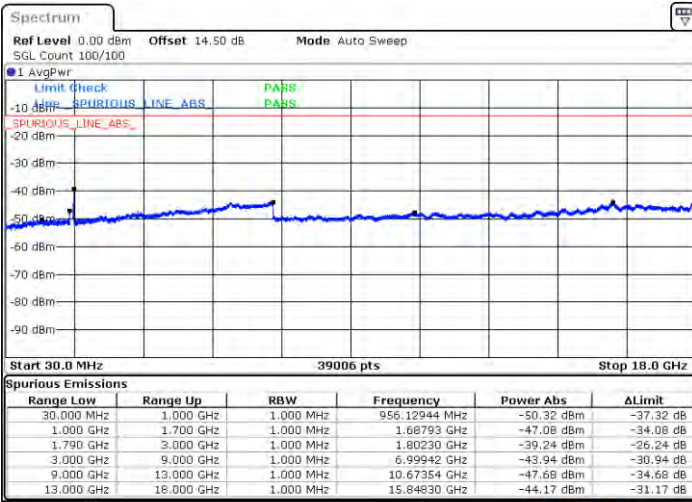

Date: 31 JAN 2021 22:22:15

Date: 31 JAN 2021 22:22:12

Lowest Channel / FullIRB

N/A

Date: 31 JAN 2021 22:19:54

LTE Band 66C / 5MHz+20MHz

64QAM

Middle Channel / 1RB0 and 1RB9

Middle Channel / 1RB24 and 1RB0

Date: 2021/01/20 22:45:10

Date: 2021/01/20 22:51:30

Middle Channel / FullIRB

N/A

Date: 2021/01/20 22:44:11

LTE Band 66C / 5MHz+20MHz

64QAM

Highest Channel / 1RB0 and 1RB99

Highest Channel / 1RB24 and 1RB0

Date: 2021/04/21 21:01:04

Date: 2021/04/21 23:48:12

Highest Channel / FullIRB

N/A

Date: 2021/04/21 22:59:03

LTE Band 66C / 10MHz+15MHz