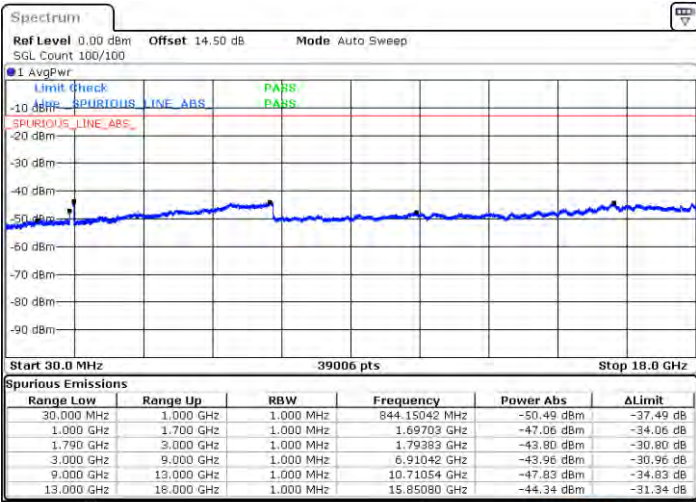

Date: 2.7AN.2021 21:28:58

Highest Channel / FullIRB

N/A

Date: 2.7AN.2021 23:18:00

LTE Band 66C / 15MHz+15MHz

QPSK

Lowest Channel / 1RB0 and 1RB74

Lowest Channel / 1RB74 and 1RB0

Date: 2021.01.21 02:07:06

Date: 2021.01.21 02:08:46

Lowest Channel / FullIRB

N/A

Date: 2021.01.21 01:59:47

LTE Band 66C / 15MHz+15MHz

QPSK

Middle Channel / 1RB0 and 1RB74

Middle Channel / 1RB74 and 1RB0

Date: 2021.01.21 02:11:08

Date: 2021.01.21 02:11:13

Middle Channel / FullRB

N/A

Date: 2021.01.21 02:14:20

LTE Band 66C / 15MHz+15MHz

QPSK

Highest Channel / 1RB0 and 1RB74

Highest Channel / 1RB74 and 1RB0

Date: 2021.01.21 02:39:26

Date: 2021.01.21 02:41:16

Highest Channel / FullIRB

N/A

Date: 2021.01.21 02:38:56

LTE Band 66C / 15MHz+20MHz