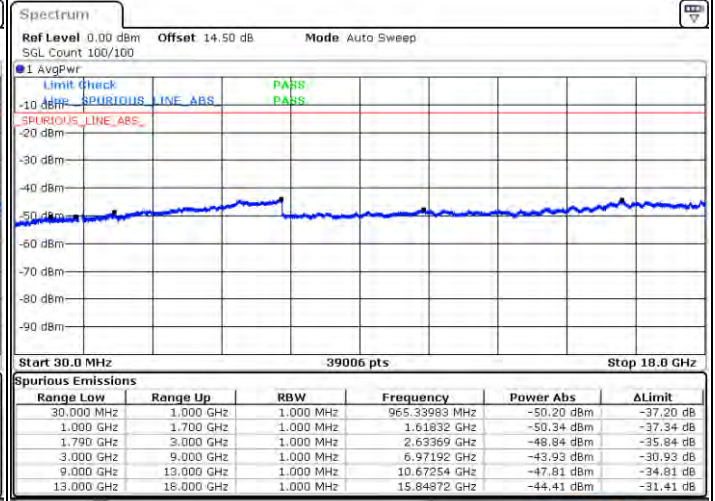

Highest Channel / 1RB0 and 1RB99

Highest Channel / 1RB24 and 1RB0

Date: 2021/04/21 21:01:04

Date: 2021/04/21 23:48:12

Highest Channel / FullIRB

N/A

Date: 2021/04/21 22:59:03

LTE Band 66C / 10MHz+15MHz

LTE Band 66C / 10MHz+15MHz

64QAM

MiddleChannel / 1RB0 and 1RB74

Middle Channel / 1RB49 and 1RB0

Date: 2. JAN. 2021 21:55:47

Date: 2. JAN. 2021 22:01:52

Middle Channel / FullIRB

N/A

Date: 2. JAN. 2021 21:54:31

LTE Band 66C / 10MHz+15MHz

64QAM

Highest Channel / 1RB0 and 1RB74

Highest Channel / 1RB49 and 1RB0

Date: 2.7AN.2021 22:28:24

Date: 2.7AN.2021 22:37:41

Highest Channel / FullIRB