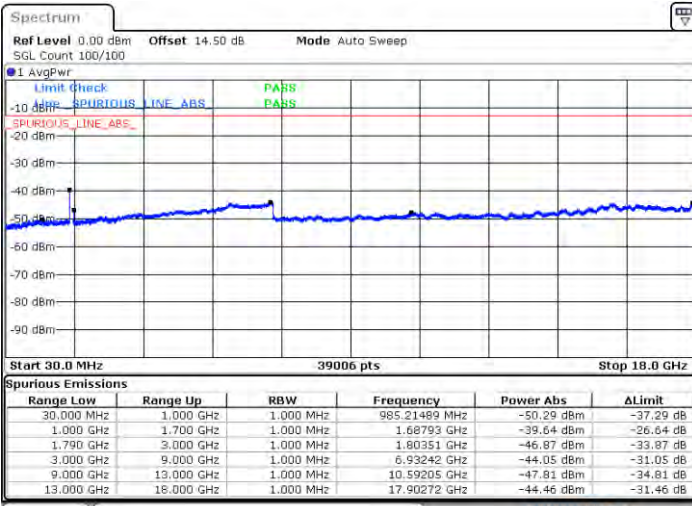

LTE Band 66C / 10MHz+20MHz

QPSK

Highest Channel / 1RB0 and 1RB99

Highest Channel / 1RB49 and 1RB0

Date: 2021/01/20 00:49:42

Date: 2021/01/20 00:51:17

Highest Channel / FullIRB

N/A

Date: 2021/01/20 00:48:20

LTE Band 66C / 15MHz+10MHz

QPSK

Lowest Channel / 1RB0 and 1RB49

Lowest Channel / 1RB74 and 1RB0

Date: 2.JAN.2021 22:51:56

Date: 2.JAN.2021 22:54:46

Lowest Channel / FullIRB

N/A

Date: 2.JAN.2021 22:40:13

LTE Band 66C / 15MHz+10MHz

QPSK

Middle Channel / 1RB0 and 1RB49

Middle Channel / 1RB74 and 1RB0

Date: 2.7AN.2021 22:40:33

Date: 2.7AN.2021 23:11:52

Middle Channel / FullIRB

N/A

Date: 2.7AN.2021 23:01:09

LTE Band 66C / 15MHz+10MHz

QPSK

Highest Channel / 1RB0 and 1RB49

Highest Channel / 1RB74 and 1RB0

Date: 2.7AN.2021 21:27:56