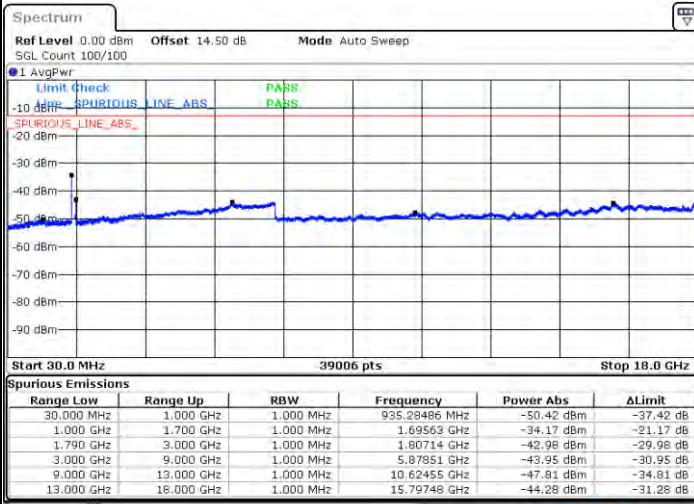

Lowest Channel / FullIRB

N/A

Date: 2021/01/20 00:16:00

LTE Band 66C / 10MHz+20MHz

64QAM

Middle Channel / 1RB0 and 1RB9

Middle Channel / 1RB49 and 1RB0

Date: 2021/04/21 00:11:35

Date: 2021/04/21 00:30:56

Middle Channel / FullRB

N/A

Date: 2021/04/21 00:22:17

LTE Band 66C / 10MHz+20MHz

64QAM

Highest Channel / 1RB0 and 1RB99

Highest Channel / 1RB49 and 1RB0

Date: 2021/01/20 00:47:30

Date: 2021/01/20 00:55:50

Highest Channel / FullIRB

N/A

Date: 2021/01/20 00:46:01

LTE Band 66C / 15MHz+10MHz

64QAM

Lowest Channel / 1RB0 and 1RB49