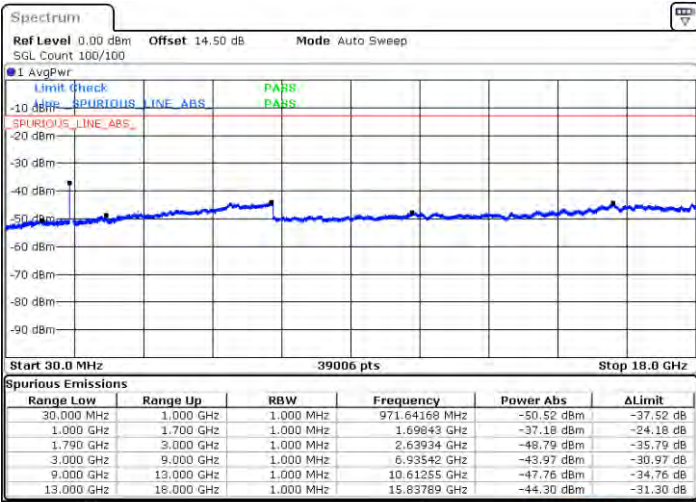

Lowest Channel / FullIRB

N/A

Date: 2.7AN.2021 21:31:40