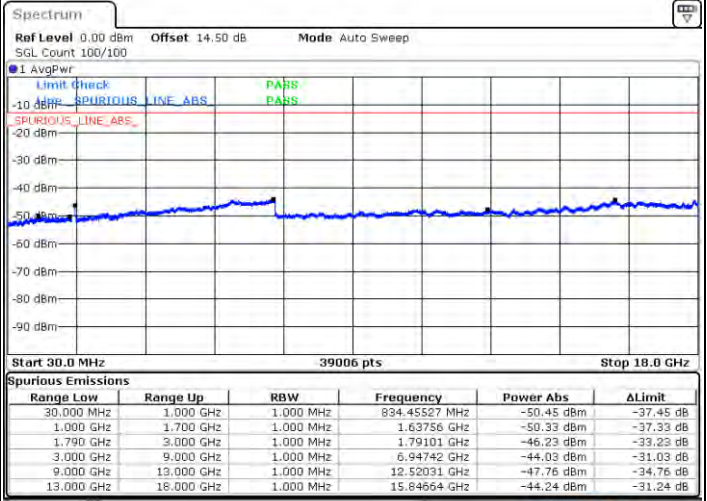

Highest Channel / FullIRB

N/A

Date: 2021/06/06 09:55

LTE Band 66C / 20MHz+10MHz

16QAM

Lowest Channel / 1RB0 and 1RB49

Lowest Channel / 1RB99 and 1RB0

Date: 2021/01/08 09:39

Date: 2021/01/14 14:40

Lowest Channel / FullIRB

N/A

Date: 2021/01/02 14:24

LTE Band 66C / 20MHz+10MHz

16QAM

Middle Channel / 1RB0 and 1RB49

Middle Channel / 1RB99 and 1RB0

Date: 2021/01/24 13:01:24:13

Date: 2021/01/27:24

Middle Channel / FullIRB

N/A

Date: 2021/01/20:49

LTE Band 66C / 20MHz+10MHz

16QAM

Highest Channel / 1RB0 and 1RB49

Highest Channel / 1RB99 and 1RB0

Date: 2021/01/14 01:47:52

Date: 2021/01/14 01:54:11

Highest Channel / FullRB

N/A

Date: 2021/01/14 01:42:41

LTE Band 66C / 20MHz+15MHz

16QAM