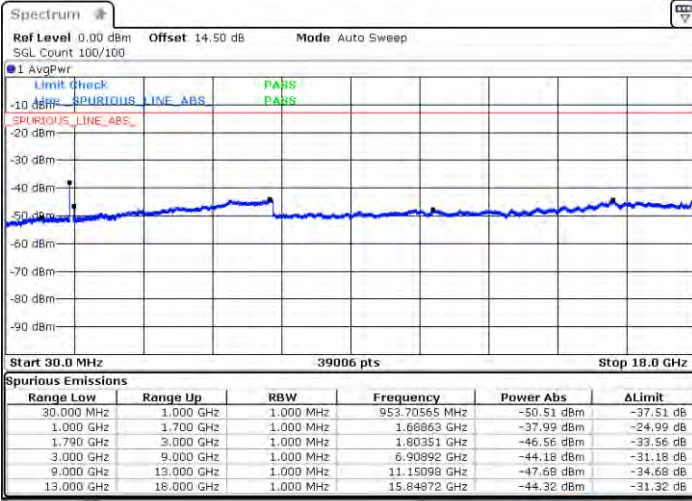

Date: 2021/04/21 00:30:56

Middle Channel / FullRB

N/A

Date: 2021/04/21 00:22:17

LTE Band 66C / 10MHz+20MHz

64QAM

Highest Channel / 1RB0 and 1RB99

Highest Channel / 1RB49 and 1RB0

Date: 2021/01/20 00:47:30

Date: 2021/01/20 00:55:50

Highest Channel / FullIRB

N/A

Date: 2021/01/20 00:46:01

LTE Band 66C / 15MHz+10MHz

64QAM

Lowest Channel / 1RB0 and 1RB49

Lowest Channel / 1RB74 and 1RB0

Date: 2.7AN.2021 22:48:26

Date: 2.7AN.2021 22:58:46

Lowest Channel / FullIRB

N/A

Date: 2.7AN.2021 22:45:29

LTE Band 66C / 15MHz+10MHz

64QAM