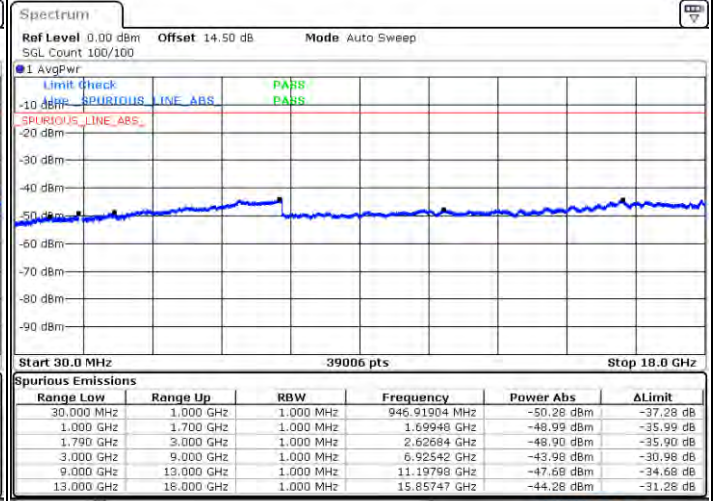

LTE Band 66C / 20MHz+15MHz

16QAM

Highest Channel / 1RB0 and 1RB74

Highest Channel / 1RB99 and 1RB0

Date: 2021/05/10:13

Date: 2021/05/10:42

Highest Channel / FullIRB

N/A

Date: 2021/04/17:30

LTE Band 66C / 20MHz+20MHz

16QAM

Lowest Channel / 1RB0 and 1RB99

Lowest Channel / 1RB99 and 1RB0

Date: 31.JAN.2021 21:59:42

Date: 4.JAN.2021 00:05:16

Lowest Channel / FullIRB

N/A

Date: 31.JAN.2021 23:54:08

LTE Band 66C / 20MHz+20MHz

16QAM

MiddleChannel / 1RB0 and 1RB99

Middle Channel / 1RB99 and 1RB0

Date: 4.JAN.2021 00:30:19

Date: 4.JAN.2021 00:31:54