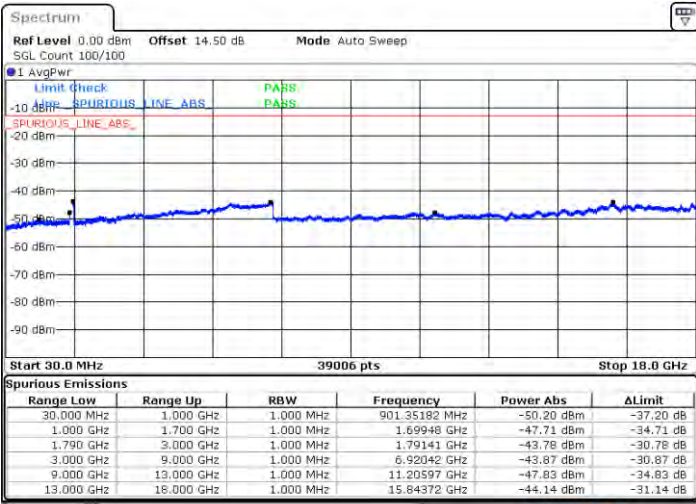

Lowest Channel / 1RB74 and 1RB0

Date: 2021/03/08:19

Date: 2021/03/11:12

Lowest Channel / FullIRB

N/A

Date: 2021/03/08:26

LTE Band 66C / 15MHz+20MHz

16QAM

Middle Channel / 1RB0 and 1RB9

Middle Channel / 1RB74 and 1RB0

Date: 2021/03/31 19:19

Date: 2021/03/31 20:08

Middle Channel / FullIRB

N/A

Date: 2021/03/31 19:44

LTE Band 66C / 15MHz+20MHz