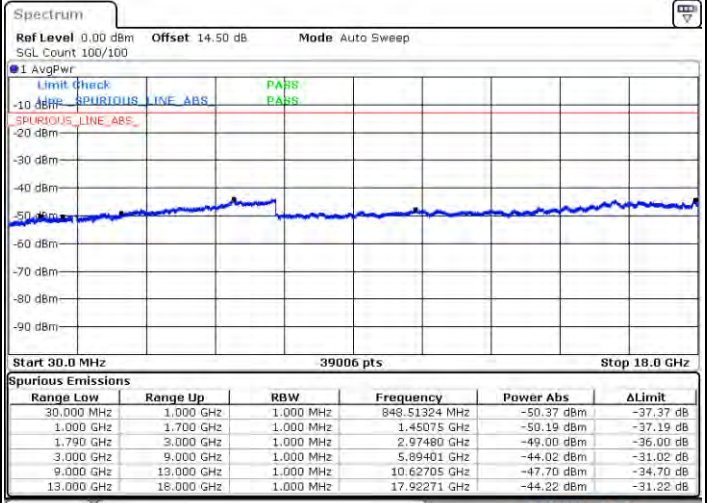

Lowest Channel / FullIRB

N/A

Date: 2021/02/10 10:19

LTE Band 66C / 15MHz+15MHz

16QAM

Middle Channel / 1RB0 and 1RB74

Middle Channel / 1RB74 and 1RB0

Date: 31.JAN.2021 02:14:42

Date: 31.JAN.2021 02:14:32

Middle Channel / FullIRB

N/A

Date: 31.JAN.2021 02:15:32

LTE Band 66C / 15MHz+15MHz

16QAM

Highest Channel / 1RB0 and 1RB74

Highest Channel / 1RB74 and 1RB0

Date: 2021/01/02 02:37:11

Date: 2021/01/02 02:43:20

Highest Channel / FullIRB

N/A

Date: 2021/01/02 02:11:09

LTE Band 66C / 15MHz+20MHz

16QAM

Lowest Channel / 1RB0 and 1RB99