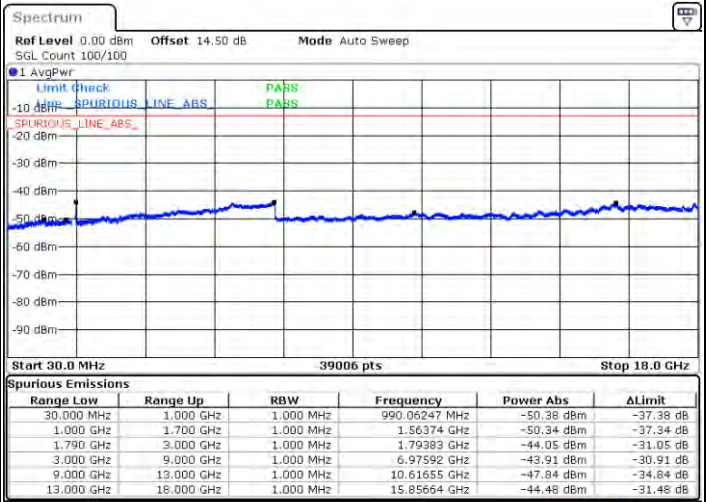

Highest Channel / 1RB99 and 1RB0

Date: 2021/01/14 01:47:52

Date: 2021/01/14 01:54:11

Highest Channel / FullRB

N/A

Date: 2021/01/14 01:42:41

LTE Band 66C / 20MHz+15MHz

16QAM

Lowest Channel / 1RB0 and 1RB74

Lowest Channel / 1RB99 and 1RB0

Date: 2021.07.01 04:29:54

Date: 2021.07.01 04:35:00

Lowest Channel / FullIRB

N/A

Date: 2021.07.01 04:23:27

LTE Band 66C / 20MHz+15MHz

LTE Band 66C / 20MHz+15MHz

16QAM

Highest Channel / 1RB0 and 1RB74

Highest Channel / 1RB99 and 1RB0

Date: 2021/05/10:13

Date: 2021/05/10:42

Highest Channel / FullIRB

N/A