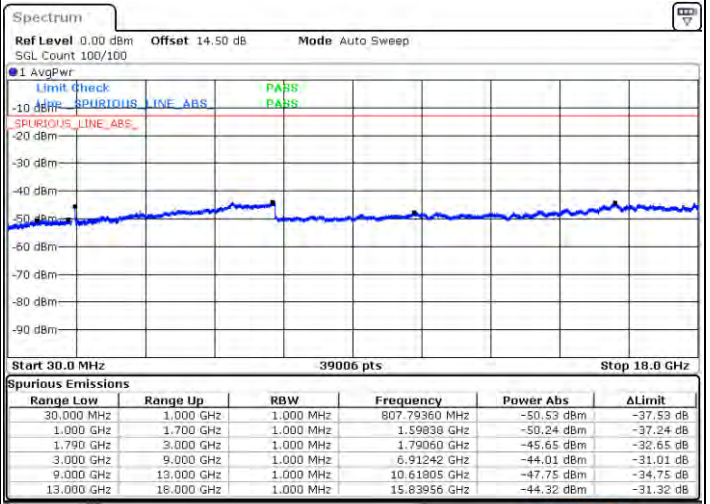

N/A

Date: 2.7AN.2021 22:12:03

LTE Band 66C / 10MHz+20MHz

64QAM

Lowest Channel / 1RB0 and 1RB99

Lowest Channel / 1RB49 and 1RB0

Date: 2021/01/20 00:16:28

Date: 2021/01/20 00:27:41

Lowest Channel / FullIRB

N/A

Date: 2021/01/20 00:16:00

LTE Band 66C / 10MHz+20MHz

64QAM

Middle Channel / 1RB0 and 1RB9

Middle Channel / 1RB49 and 1RB0

Date: 2021/04/21 00:11:35

Date: 2021/04/21 00:30:56

Middle Channel / FullRB

N/A

Date: 2021/04/21 00:22:17

LTE Band 66C / 10MHz+20MHz

64QAM

Highest Channel / 1RB0 and 1RB99

Highest Channel / 1RB49 and 1RB0