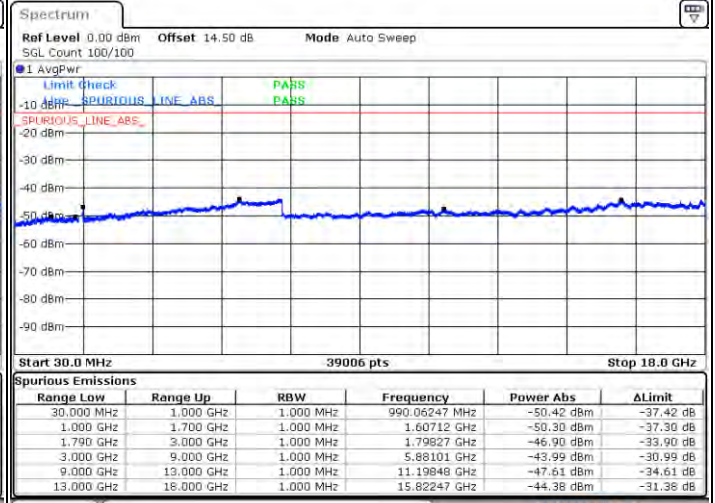

Date: 21JAN,2021 22:35:31

Highest Channel / FullIRB

N/A

Date: 21JAN,2021 22:10:59

LTE Band 66C / 10MHz+20MHz

16QAM

Lowest Channel / 1RB0 and 1RB99

Lowest Channel / 1RB49 and 1RB0

Date: 2021/04/21 00:20:29

Date: 2021/04/21 00:25:43

Lowest Channel / FullIRB

N/A

Date: 2021/04/21 00:14:30

LTE Band 66C / 10MHz+20MHz

16QAM

Middle Channel / 1RB0 and 1RB9

Middle Channel / 1RB49 and 1RB0

Date: 2021/04/21 00:34:42

Date: 2021/04/21 00:38:11

Middle Channel / FullRB

N/A

Date: 2021/04/21 00:31:04

LTE Band 66C / 10MHz+20MHz

16QAM

Highest Channel / 1RB0 and 1RB99

Highest Channel / 1RB49 and 1RB0

Date: 2021/04/21 00:48:37

Date: 2021/04/21 00:51:03

Highest Channel / FullIRB

N/A

Date: 2021/04/21 00:44:39

LTE Band 66C / 15MHz+10MHz