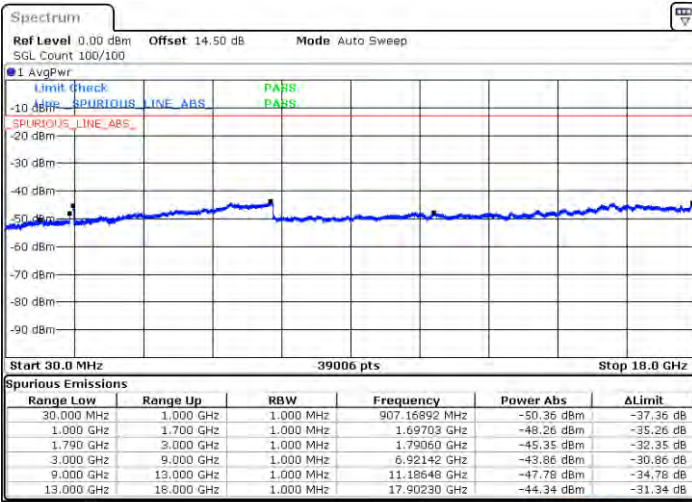

Date: 21JAN,2021 22:35:31

Highest Channel / FullIRB

N/A

Date: 21JAN,2021 22:10:59

LTE Band 66C / 10MHz+20MHz

16QAM

Lowest Channel / 1RB0 and 1RB99

Lowest Channel / 1RB49 and 1RB0

Date: 2021/04/21 00:20:29

Date: 2021/04/21 00:25:43

Lowest Channel / FullIRB

N/A

Date: 2021/04/21 00:14:30

LTE Band 66C / 10MHz+20MHz

16QAM

Middle Channel / 1RB0 and 1RB9

Middle Channel / 1RB49 and 1RB0

Date: 2021/04/21 00:34:42

Date: 2021/04/21 00:38:11

Middle Channel / FullRB

N/A

Date: 2021/04/21 00:31:04

LTE Band 66C / 10MHz+20MHz

16QAM

Highest Channel / 1RB0 and 1RB99

Highest Channel / 1RB49 and 1RB0

Date: 2021/04/21 00:48:37

Date: 2021/04/21 00:51:03

Highest Channel / FullIRB

N/A

Date: 2021/04/21 00:44:39

LTE Band 66C / 15MHz+10MHz