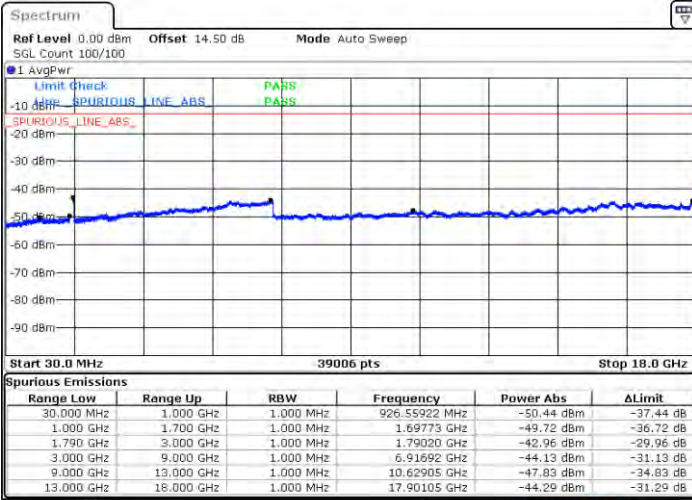

LTE Band 66C / 10MHz+20MHz

QPSK

Highest Channel / 1RB0 and 1RB99

Highest Channel / 1RB49 and 1RB0

Date: 2021/01/20 00:49:42

Date: 2021/01/20 00:51:17

Highest Channel / FullIRB

N/A

Date: 2021/01/20 00:48:20

LTE Band 66C / 15MHz+10MHz

QPSK

Lowest Channel / 1RB0 and 1RB49

Lowest Channel / 1RB74 and 1RB0

Date: 2.JAN.2021 22:51:56

Date: 2.JAN.2021 22:54:46

Lowest Channel / FullIRB