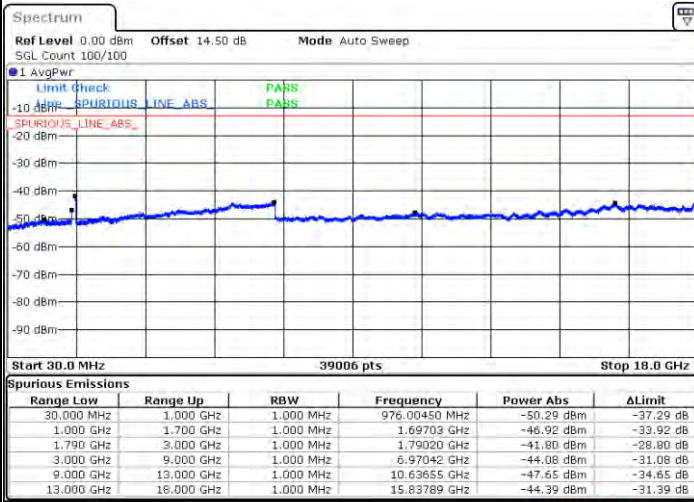

LTE Band 66C / 20MHz+15MHz

QPSK

Lowest Channel / 1RB0 and 1RB74

Lowest Channel / 1RB99 and 1RB0

Date: 2021/04/31:46

Date: 2021/04/31:10

Lowest Channel / FullRB

N/A

Date: 2021/04/20:47

LTE Band 66C / 20MHz+15MHz

QPSK

Middle Channel / 1RB0 and 1RB74

Middle Channel / 1RB99 and 1RB0

Date: 2021/04/08 19

Date: 2021/04/08 20

Middle Channel / FullIRB

N/A

Date: 2021/04/08 19

LTE Band 66C / 20MHz+15MHz

QPSK

Highest Channel / 1RB0 and 1RB74

Highest Channel / 1RB99 and 1RB0

Date: 2021/05/11 11:46

Date: 2021/05/11 11:45

Highest Channel / FullIRB

N/A

Date: 2021/05/11 11:45

LTE Band 66C / 20MHz+20MHz

QPSK

Lowest Channel / 1RB0 and 1RB99

Lowest Channel / 1RB99 and 1RB0

Date: 4.JAN.2021 00:02:04