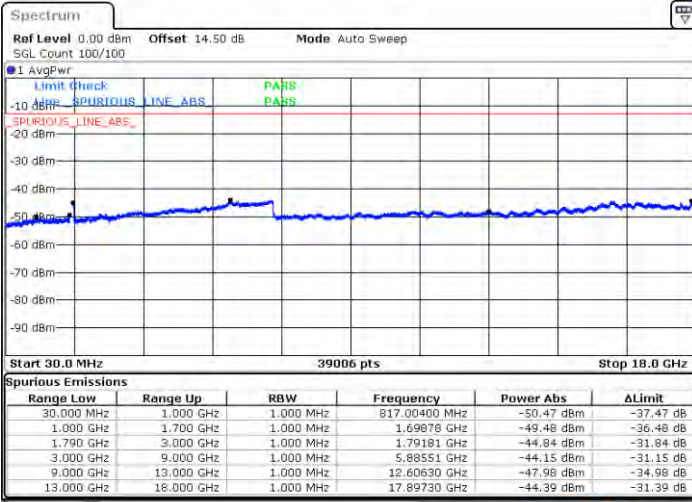

Lowest Channel / 1RB74 and 1RB0

Date: 2.7AN.2021 22:48:26

Date: 2.7AN.2021 22:58:46

Lowest Channel / FullIRB

N/A

Date: 2.7AN.2021 22:45:29

LTE Band 66C / 15MHz+10MHz

64QAM

Middle Channel / 1RB0 and 1RB49

Middle Channel / 1RB74 and 1RB0

Date: 2.7AN.2021 21:08:50

Date: 2.7AN.2021 21:16:17

Middle Channel / FullIRB

N/A

Date: 2.7AN.2021 21:07:39

LTE Band 66C / 15MHz+10MHz