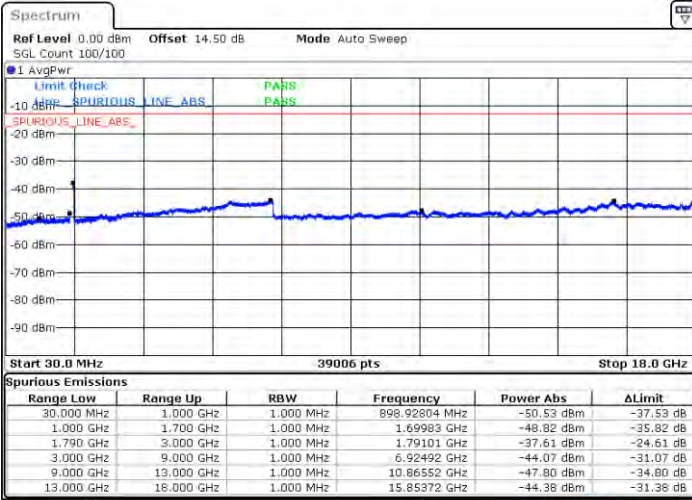

Date: 2021.01.21 02:07:06

Date: 2021.01.21 02:08:46

Lowest Channel / FullIRB

N/A

Date: 2021.01.21 01:59:47

LTE Band 66C / 15MHz+15MHz

QPSK

Middle Channel / 1RB0 and 1RB74

Middle Channel / 1RB74 and 1RB0

Date: 2021.01.21 02:11:08

Date: 2021.01.21 02:11:13

Middle Channel / FullRB

N/A

Date: 2021.01.21 02:14:20

LTE Band 66C / 15MHz+15MHz

QPSK

Highest Channel / 1RB0 and 1RB74

Highest Channel / 1RB74 and 1RB0

Date: 2021.01.21 02:39:26

Date: 2021.01.21 02:41:16

Highest Channel / FullIRB

N/A

Date: 2021.01.21 02:38:56

LTE Band 66C / 15MHz+20MHz

QPSK

Lowest Channel / 1RB0 and 1RB99

Lowest Channel / 1RB74 and 1RB0

Date: 2021/03/10 10:00

Date: 2021/03/11 11:58

Lowest Channel / FullRB

N/A

Date: 2021/03/01 11:36