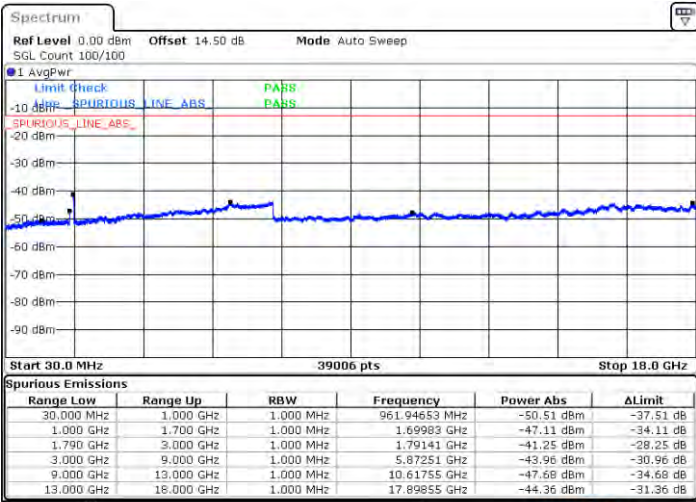

LTE Band 66C / 15MHz+15MHz

64QAM

Lowest Channel / 1RB0 and 1RB74

Lowest Channel / 1RB74 and 1RB0

Date: 2021/01/20 02:04:30

Date: 2021/01/20 02:11:34

Lowest Channel / FullRB

N/A

Date: 2021/01/20 02:02:52

LTE Band 66C / 15MHz+15MHz

64QAM

Middle Channel / 1RB0 and 1RB74

Middle Channel / 1RB74 and 1RB0

Date: 21-JAN-2021 02:10:49

Date: 21-JAN-2021 02:16:00

Middle Channel / FullIRB

N/A

Date: 21-JAN-2021 02:17:52

LTE Band 66C / 15MHz+15MHz

64QAM

Highest Channel / 1RB0 and 1RB74

Highest Channel / 1RB74 and 1RB0

Date: 2021/02/21 02:35:39

Date: 2021/02/21 02:44:43