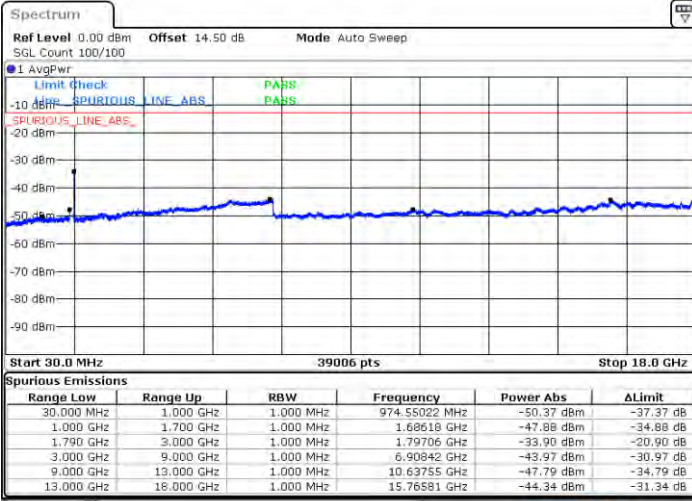

Highest Channel / FullIRB

N/A

Date: 2021/06/06 09:55

LTE Band 66C / 20MHz+10MHz

16QAM

Lowest Channel / 1RB0 and 1RB49

Lowest Channel / 1RB99 and 1RB0

Date: 2021/01/08 09:39

Date: 2021/01/14 14:40

Lowest Channel / FullIRB

N/A

Date: 2021/01/02 14:24

LTE Band 66C / 20MHz+10MHz

16QAM

Middle Channel / 1RB0 and 1RB49

Middle Channel / 1RB99 and 1RB0

Date: 2021/01/24 13:01:24:13

Date: 2021/01/27:24

Middle Channel / FullIRB

N/A

Date: 2021/01/20:49

LTE Band 66C / 20MHz+10MHz

16QAM

Highest Channel / 1RB0 and 1RB49

Highest Channel / 1RB99 and 1RB0

Date: 2021/01/14 01:47:52

Date: 2021/01/14 01:54:11

Highest Channel / FullRB

N/A

Date: 2021/01/14 01:42:41

LTE Band 66C / 20MHz+15MHz

16QAM