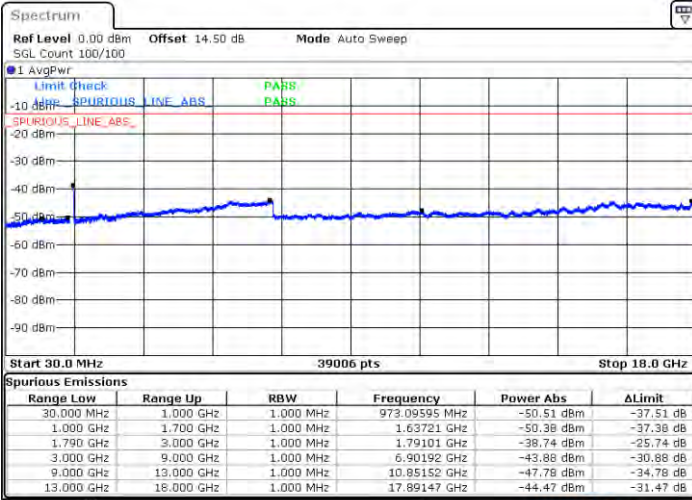

LTE Band 66C / 15MHz+10MHz

16QAM

Middle Channel / 1RB0 and 1RB49

Middle Channel / 1RB74 and 1RB0

Date: 2.7AN.2021 21:09:43

Date: 2.7AN.2021 21:11:34

Middle Channel / FullIRB

N/A

Date: 2.7AN.2021 21:05:30

LTE Band 66C / 15MHz+10MHz

16QAM

Highest Channel / 1RB0 and 1RB49

Highest Channel / 1RB74 and 1RB0

Date: 2.7AN.2021 21:26:03

Date: 2.7AN.2021 21:32:06

Highest Channel / FullIRB

N/A

Date: 2.7AN.2021 21:19:43

LTE Band 66C / 15MHz+15MHz

16QAM

Lowest Channel / 1RB0 and 1RB74

Lowest Channel / 1RB74 and 1RB0

Date: 2021/02/05 10:57

Date: 2021/02/10 10:13