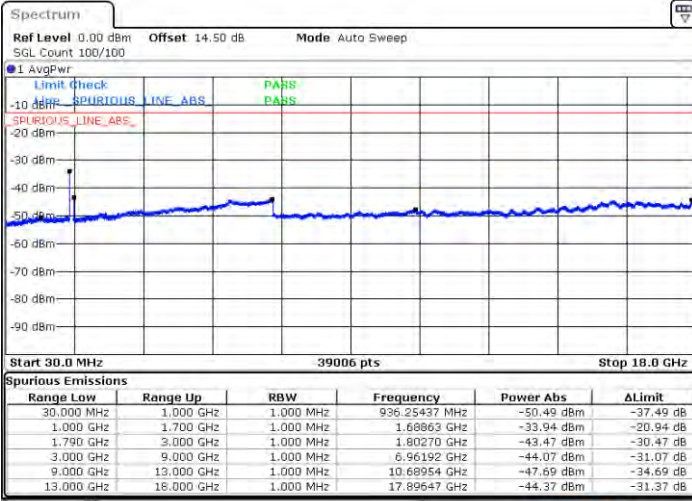

Middle Channel / 1RB0 and 1RB9

Middle Channel / 1RB74 and 1RB0

Date: 2021/03/31 19:19

Date: 2021/03/31 20:08

Middle Channel / FullIRB

N/A

Date: 2021/03/31 19:44

LTE Band 66C / 15MHz+20MHz

16QAM

Highest Channel / 1RB0 and 1RB99

Highest Channel / 1RB74 and 1RB0

Date: 2021/04/06 04:06:39

Date: 2021/04/11 04:11:58

Highest Channel / FullIRB

N/A

Date: 2021/04/06 04:00:36

LTE Band 66C / 20MHz+5MHz

16QAM

Lowest Channel / 1RB0 and 1RB24

Lowest Channel / 1RB99 and 1RB0

Date: 2021/05/21 05:25:26

Date: 2021/05/21 05:38:33

Lowest Channel / FullIRB

N/A