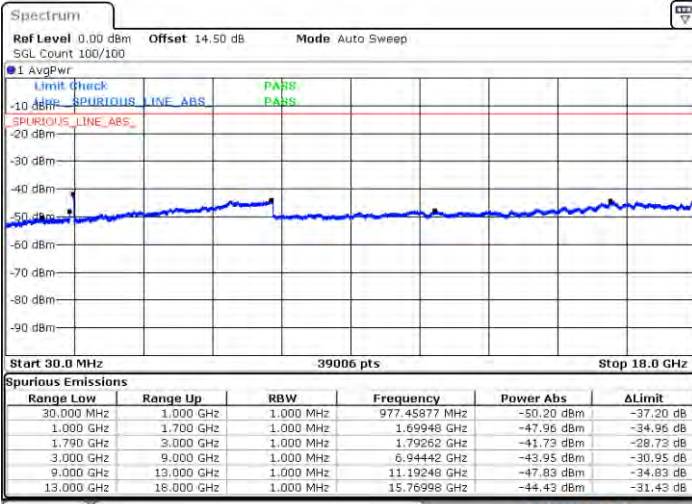

LTE Band 66C / 15MHz+20MHz

QPSK

Middle Channel / 1RB0 and 1RB9

Middle Channel / 1RB74 and 1RB0

Date: 2021/03/30 19:19

Date: 2021/03/30 20:33

Middle Channel / FullIRB

N/A

Date: 2021/03/30 20:23

LTE Band 66C / 15MHz+20MHz

QPSK

Highest Channel / 1RB0 and 1RB99

Highest Channel / 1RB74 and 1RB0

Date: 2021/01/04 09:00

Date: 2021/01/04 10:52

Highest Channel / FullIRB

N/A

Date: 2021/01/03 15:04

LTE Band 66C / 20MHz+5MHz

QPSK

Lowest Channel / 1RB0 and 1RB24

Lowest Channel / 1RB99 and 1RB0

Date: 21 JAN 2021 05:14:09

Date: 21 JAN 2021 05:40:59

Lowest Channel / FullIRB

N/A

Date: 21 JAN 2021 05:32:42

LTE Band 66C / 20MHz+5MHz

QPSK

Middle Channel / 1RB0 and 1RB24

Middle Channel / 1RB99 and 1RB0

Date: 2021/05/19 05:49:03