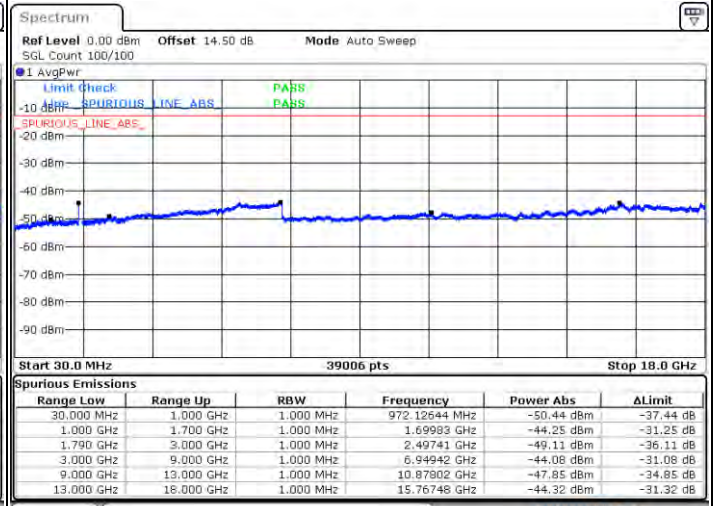

Middle Channel / FullIRB

N/A

Date: 2.JAN.2021 21:53:13

LTE Band 66C / 10MHz+15MHz

16QAM

Highest Channel / 1RB0 and 1RB74

Highest Channel / 1RB49 and 1RB0

Date: 21JAN,2021 22:31:23

Date: 21JAN,2021 22:35:31

Highest Channel / FullIRB

N/A

Date: 21JAN,2021 22:10:59

LTE Band 66C / 10MHz+20MHz

16QAM

Lowest Channel / 1RB0 and 1RB99

Lowest Channel / 1RB49 and 1RB0

Date: 2021/04/21 00:20:29

Date: 2021/04/21 00:25:43

Lowest Channel / FullIRB

N/A

Date: 2021/04/21 00:14:30

LTE Band 66C / 10MHz+20MHz

16QAM

Middle Channel / 1RB0 and 1RB9