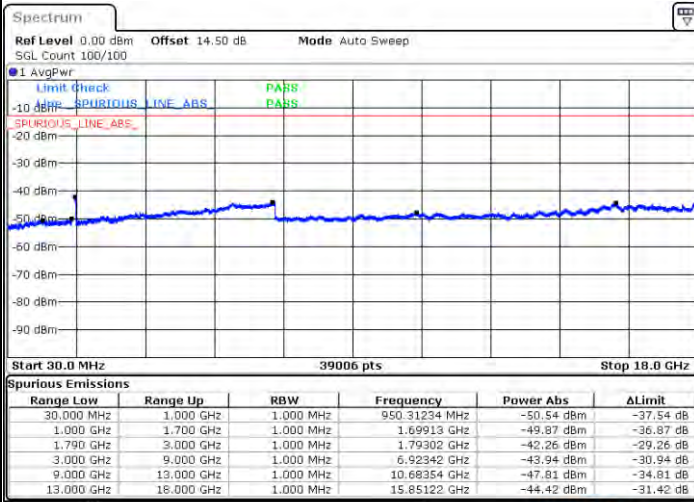

Lowest Channel / FullIRB

N/A

Date: 2021/01/20 00:16:00

LTE Band 66C / 10MHz+20MHz

64QAM

Middle Channel / 1RB0 and 1RB9

Middle Channel / 1RB49 and 1RB0

Date: 2021/04/21 00:11:35

Date: 2021/04/21 00:30:56

Middle Channel / FullRB

N/A

Date: 2021/04/21 00:22:17

LTE Band 66C / 10MHz+20MHz

64QAM

Highest Channel / 1RB0 and 1RB99

Highest Channel / 1RB49 and 1RB0

Date: 2021/01/20 00:47:30

Date: 2021/01/20 00:55:50

Highest Channel / FullIRB

N/A

Date: 2021/01/20 00:46:01

LTE Band 66C / 15MHz+10MHz

64QAM

Lowest Channel / 1RB0 and 1RB49