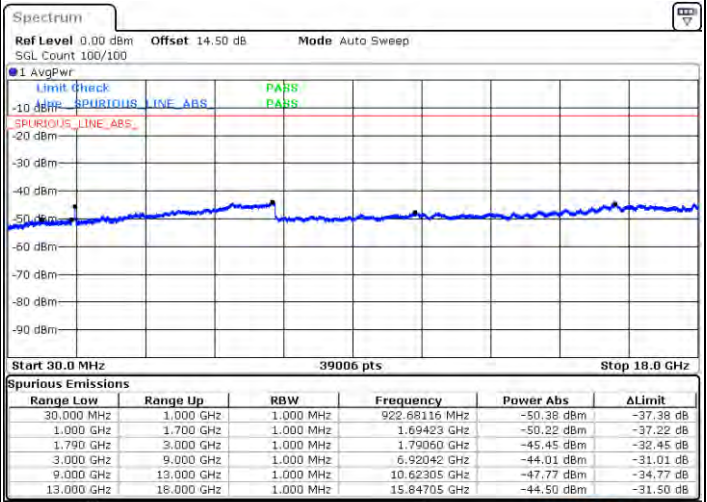

Date: 21JAN,2021 22:35:31

Highest Channel / FullIRB

N/A

Date: 21JAN,2021 22:10:59

LTE Band 66C / 10MHz+20MHz

16QAM

Lowest Channel / 1RB0 and 1RB99

Lowest Channel / 1RB49 and 1RB0

Date: 2021/04/21 00:20:29

Date: 2021/04/21 00:25:43

Lowest Channel / FullIRB

N/A

Date: 2021/04/21 00:14:30

LTE Band 66C / 10MHz+20MHz

16QAM

Middle Channel / 1RB0 and 1RB9

Middle Channel / 1RB49 and 1RB0

Date: 2021/04/21 00:34:42

Date: 2021/04/21 00:38:11

Middle Channel / FullRB

N/A

Date: 2021/04/21 00:31:04

LTE Band 66C / 10MHz+20MHz

16QAM

Highest Channel / 1RB0 and 1RB99

Highest Channel / 1RB49 and 1RB0

Date: 2021/04/21 00:48:37

Date: 2021/04/21 00:51:03

Highest Channel / FullIRB

N/A

Date: 2021/04/21 00:44:39

LTE Band 66C / 15MHz+10MHz