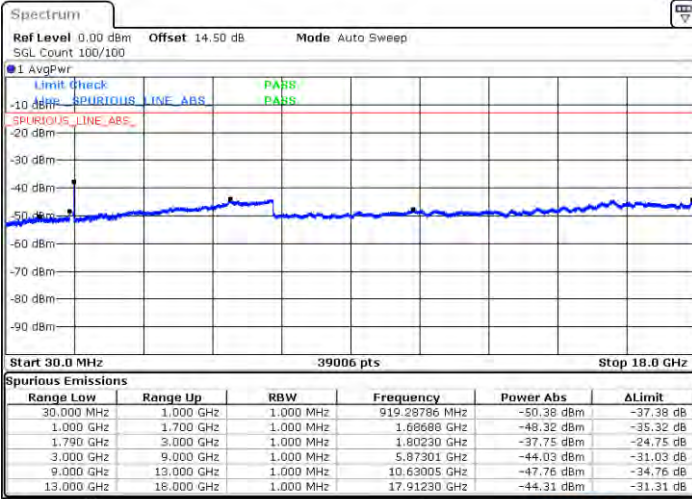

Date: 2.7AN.2021 21:05:30

LTE Band 66C / 15MHz+10MHz

16QAM

Highest Channel / 1RB0 and 1RB49

Highest Channel / 1RB74 and 1RB0

Date: 2.7AN.2021 21:26:03

Date: 2.7AN.2021 21:32:06

Highest Channel / FullIRB