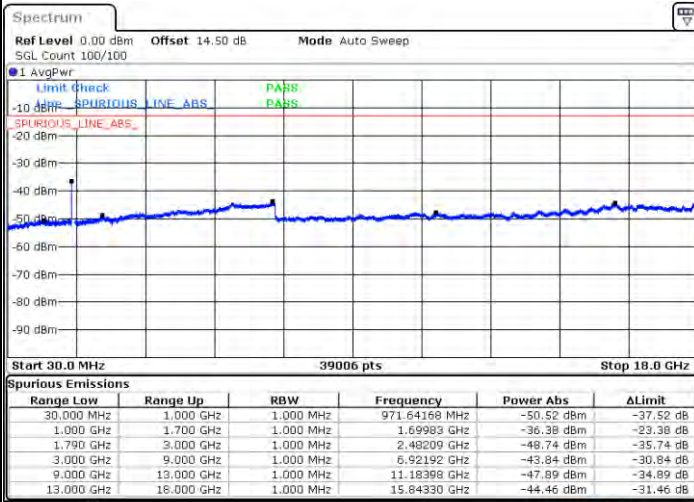

Highest Channel / 1RB0 and 1RB99

Highest Channel / 1RB24 and 1RB0

Date: 2021/04/21 21:01:04

Date: 2021/04/21 23:48:12

Highest Channel / FullIRB

N/A

Date: 2021/04/21 22:59:03

LTE Band 66C / 10MHz+15MHz

64QAM

Lowest Channel / 1RB0 and 1RB74

Lowest Channel / 1RB49 and 1RB0

Date: 2.7AN.2021 21:38:39

Date: 2.7AN.2021 21:40:13

Lowest Channel / FullIRB

N/A

Date: 2.7AN.2021 21:34:49

LTE Band 66C / 10MHz+15MHz

64QAM

MiddleChannel / 1RB0 and 1RB74

Middle Channel / 1RB49 and 1RB0

Date: 2. JAN. 2021 21:55:47

Date: 2. JAN. 2021 22:01:52

Middle Channel / FullIRB

N/A