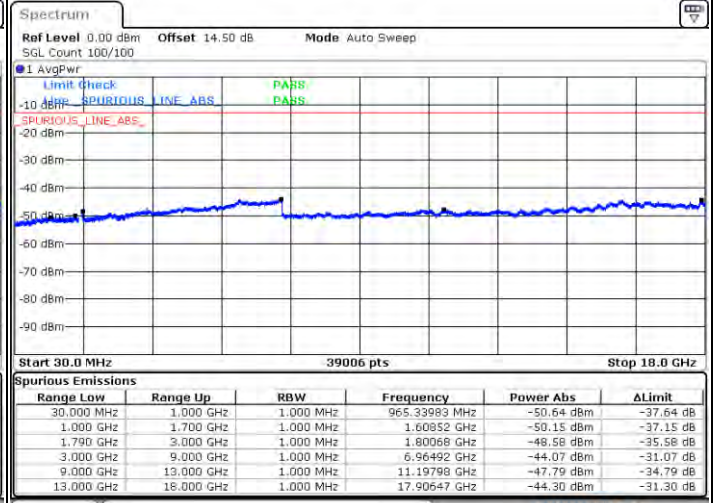

Date: 2021/01/06 02:22

Date: 2021/01/06 01:58

Highest Channel / FullRB

N/A

Date: 2021/01/06 05:12

LTE Band 66C / 20MHz+10MHz

QPSK

Lowest Channel / 1RB0 and 1RB49

Lowest Channel / 1RB99 and 1RB0

Date: 2021/01/10 10:16

Date: 2021/01/12 11:31

Lowest Channel / FullIRB

N/A

Date: 2021/01/10 10:59:50

LTE Band 66C / 20MHz+10MHz

QPSK

Middle Channel / 1RB0 and 1RB49

Middle Channel / 1RB99 and 1RB0

Date: 2021/01/25 12:12

Date: 2021/01/26 13:10

Middle Channel / FullIRB

N/A

Date: 2021/01/16 14:40

LTE Band 66C / 20MHz+10MHz

QPSK

Highest Channel / 1RB0 and 1RB49

Highest Channel / 1RB99 and 1RB0

Date: 2021/01/20 01:49:40

Date: 2021/01/20 01:52:22

Highest Channel / FullRB

N/A

Date: 2021/01/20 01:59:51