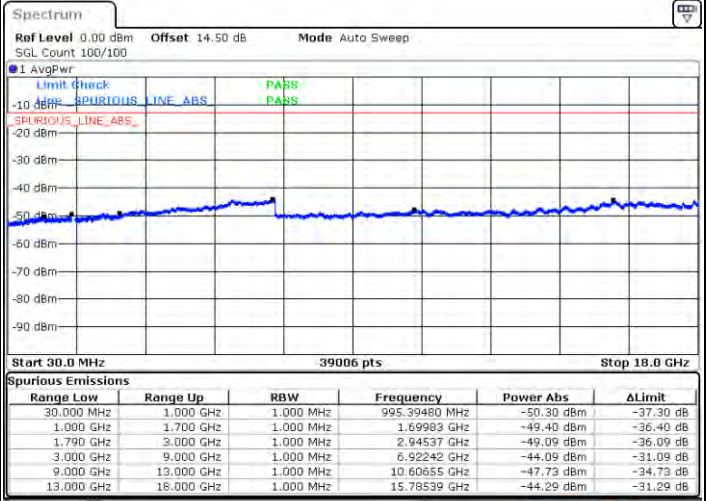

Middle Channel / 1RB0 and 1RB9

Middle Channel / 1RB74 and 1RB0

Date: 2021/03/31 19:19

Date: 2021/03/31 20:08

Middle Channel / FullIRB

N/A

Date: 2021/03/31 19:44

LTE Band 66C / 15MHz+20MHz

16QAM

Highest Channel / 1RB0 and 1RB99

Highest Channel / 1RB74 and 1RB0

Date: 2021/04/06 04:06:39

Date: 2021/04/11 04:11:58

Highest Channel / FullIRB

N/A

Date: 2021/04/06 04:00:36

LTE Band 66C / 20MHz+5MHz

16QAM

Lowest Channel / 1RB0 and 1RB24

Lowest Channel / 1RB99 and 1RB0

Date: 2021/05/21 05:25:26

Date: 2021/05/21 05:38:33

Lowest Channel / FullIRB

N/A