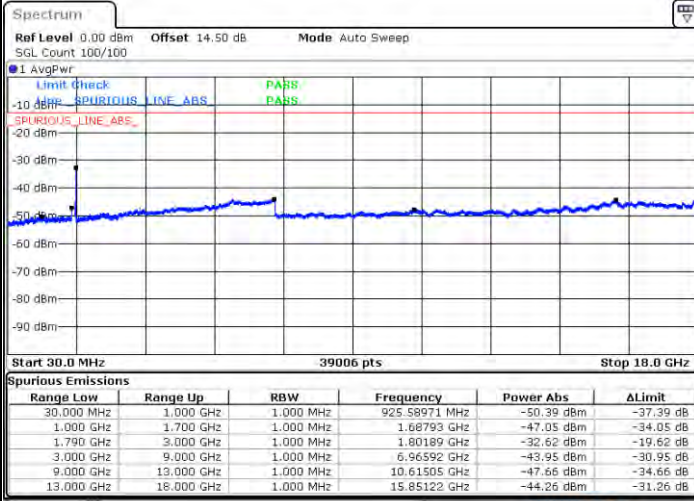

Highest Channel / 1RB99 and 1RB0

Date: 4.JAN.2021 00:55:16

Date: 4.JAN.2021 00:57:04

Highest Channel / FullIRB

N/A

Date: 4.JAN.2021 00:37:44

LTE Band 66C / 5MHz+20MHz

16QAM

Lowest Channel / 1RB0 and 1RB99

Lowest Channel / 1RB24 and 1RB0

Date: 2021.07.01 22:24:03

Date: 2021.07.01 22:29:41

Lowest Channel / FullRB

N/A

Date: 2021.07.01 22:18:02

LTE Band 66C / 5MHz+20MHz

16QAM

Middle Channel / 1RB0 and 1RB9

Middle Channel / 1RB24 and 1RB0

Date: 2021/01/20 22:46:10

Date: 2021/01/20 22:49:31

Middle Channel / FullIRB

N/A

Date: 2021/01/20 22:42:59

LTE Band 66C / 5MHz+20MHz

16QAM

Highest Channel / 1RB0 and 1RB99

Highest Channel / 1RB24 and 1RB0

Date: 2021/01/21 21:01:00

Date: 2021/01/21 23:47:00

Highest Channel / FullRB

N/A