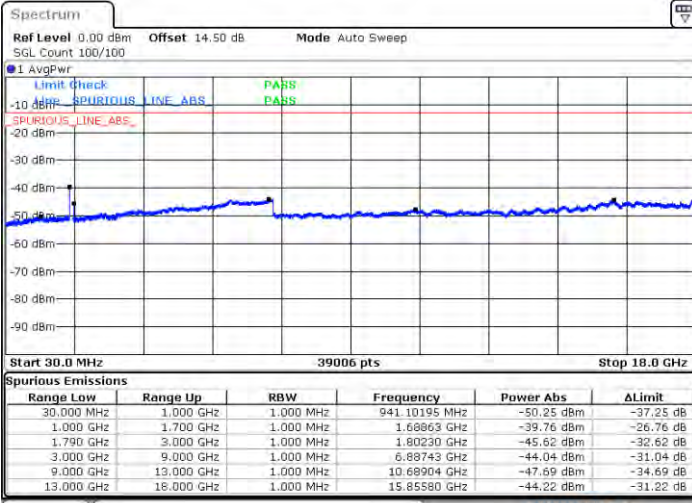

Date: 4.JAN.2021 00:31:59

Date: 4.JAN.2021 00:32:54

Middle Channel / FullIRB

N/A

Date: 4.JAN.2021 00:31:54

LTE Band 66C / 20MHz+20MHz

QPSK

Highest Channel / 1RB0 and 1RB99

Highest Channel / 1RB99 and 1RB0

Date: 4.JAN.2021 00:55:16

Date: 4.JAN.2021 00:57:04

Highest Channel / FullIRB

N/A

Date: 4.JAN.2021 00:37:44

LTE Band 66C / 5MHz+20MHz

16QAM

Lowest Channel / 1RB0 and 1RB99

Lowest Channel / 1RB24 and 1RB0

Date: 2021.07.01 22:24:03

Date: 2021.07.01 22:29:41

Lowest Channel / FullRB

N/A

Date: 2021.07.01 22:18:02

LTE Band 66C / 5MHz+20MHz