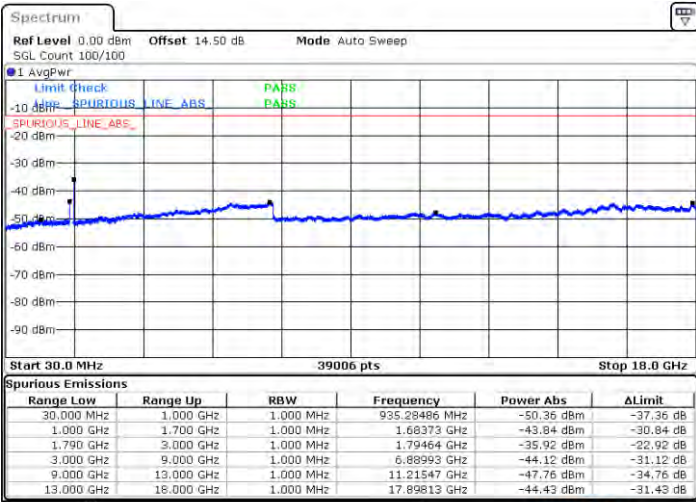

Lowest Channel / FullIRB

N/A

Date: 21 JAN 2021 05:32:42

LTE Band 66C / 20MHz+5MHz

QPSK

Middle Channel / 1RB0 and 1RB24

Middle Channel / 1RB99 and 1RB0

Date: 2021/05/19 05:49:03

Date: 2021/05/19 05:49:59

Middle Channel / FullIRB

N/A

Date: 2021/05/19 05:48:53

LTE Band 66C / 20MHz+5MHz

QPSK

Highest Channel / 1RB0 and 1RB24

Highest Channel / 1RB99 and 1RB0

Date: 2021/01/06 02:22

Date: 2021/01/06 01:58

Highest Channel / FullRB

N/A

Date: 2021/01/06 05:12

LTE Band 66C / 20MHz+10MHz

QPSK

Lowest Channel / 1RB0 and 1RB49

Lowest Channel / 1RB99 and 1RB0

Date: 2021/01/10 10:16

Date: 2021/01/12 11:31

Lowest Channel / FullIRB

N/A

Date: 2021/01/10 10:59:50

LTE Band 66C / 20MHz+10MHz

QPSK