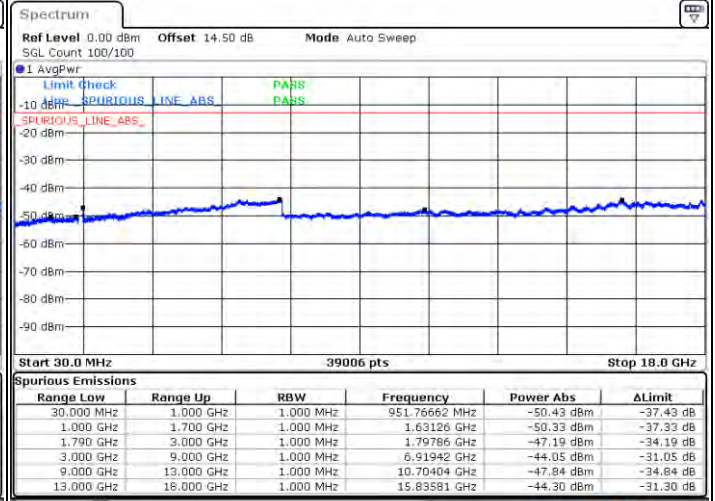

LTE Band 66C / 10MHz+20MHz

QPSK

Highest Channel / 1RB0 and 1RB99

Highest Channel / 1RB49 and 1RB0

Date: 2021/01/20 00:49:42

Date: 2021/01/20 00:51:17

Highest Channel / FullIRB

N/A

Date: 2021/01/20 00:48:20

LTE Band 66C / 15MHz+10MHz

QPSK

Lowest Channel / 1RB0 and 1RB49

Lowest Channel / 1RB74 and 1RB0

Date: 2.JAN.2021 22:51:56

Date: 2.JAN.2021 22:54:46

Lowest Channel / FullIRB