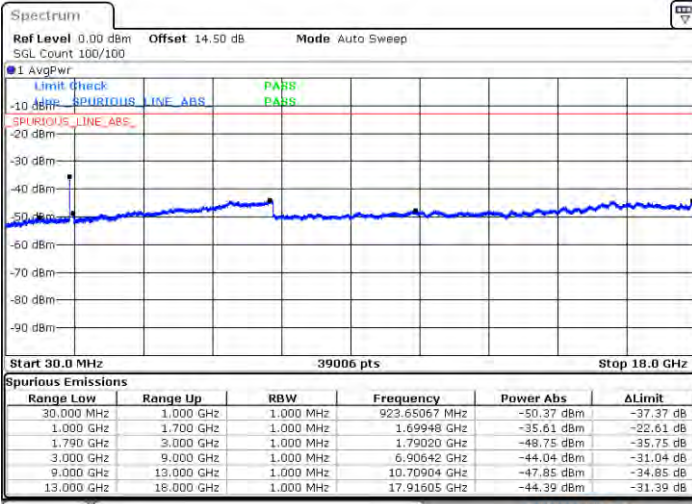

Lowest Channel / FullRB

N/A