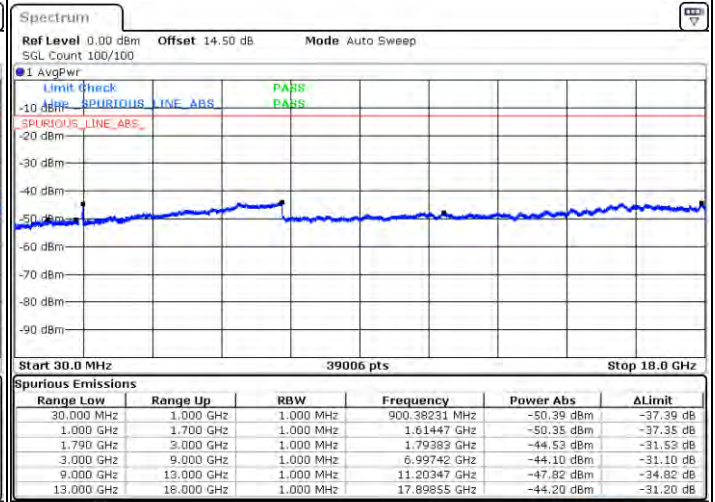

Middle Channel / FullIRB

N/A

Date: 2.JAN.2021 21:53:13

LTE Band 66C / 10MHz+15MHz

16QAM

Highest Channel / 1RB0 and 1RB74

Highest Channel / 1RB49 and 1RB0

Date: 21JAN,2021 22:31:23

Date: 21JAN,2021 22:35:31

Highest Channel / FullIRB

N/A

Date: 21JAN,2021 22:10:59

LTE Band 66C / 10MHz+20MHz

16QAM

Lowest Channel / 1RB0 and 1RB99

Lowest Channel / 1RB49 and 1RB0