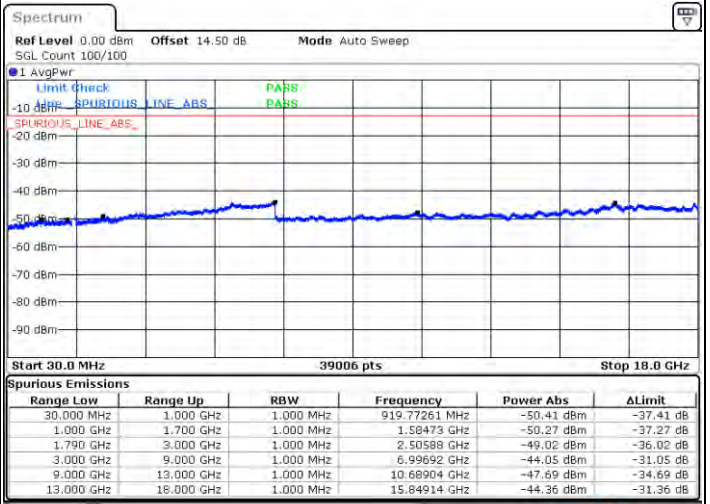

LTE Band 66C / 15MHz+15MHz

64QAM

Lowest Channel / 1RB0 and 1RB74

Lowest Channel / 1RB74 and 1RB0

Date: 2021/01/20 02:04:30

Date: 2021/01/20 02:11:34

Lowest Channel / FullRB

N/A

Date: 2021/01/20 02:02:52

LTE Band 66C / 15MHz+15MHz

64QAM

Middle Channel / 1RB0 and 1RB74

Middle Channel / 1RB74 and 1RB0

Date: 21-JAN-2021 02:10:49

Date: 21-JAN-2021 02:16:00

Middle Channel / FullIRB

N/A

Date: 21-JAN-2021 02:17:52

LTE Band 66C / 15MHz+15MHz

64QAM

Highest Channel / 1RB0 and 1RB74

Highest Channel / 1RB74 and 1RB0

Date: 2021/02/21 02:35:39

Date: 2021/02/21 02:44:43