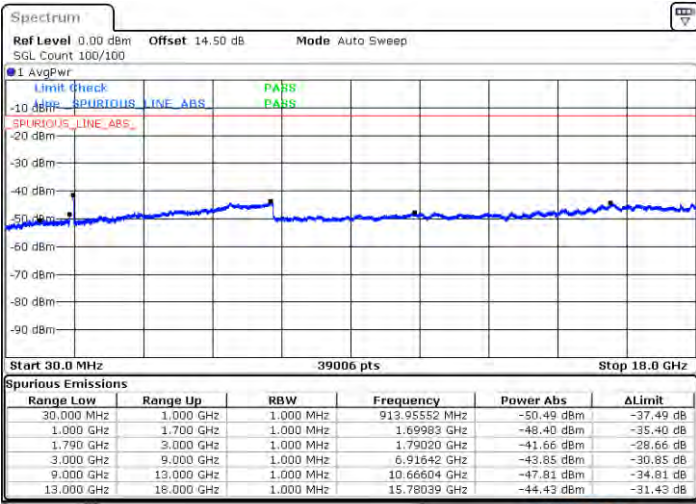

LTE Band 66C / 20MHz+5MHz

16QAM

Lowest Channel / 1RB0 and 1RB24

Lowest Channel / 1RB99 and 1RB0

Date: 2021/05/21 05:25:26

Date: 2021/05/21 05:38:33

Lowest Channel / FullIRB

N/A

Date: 2021/05/21 05:11:28

LTE Band 66C / 20MHz+5MHz

16QAM

Middle Channel / 1RB0 and 1RB24

Middle Channel / 1RB99 and 1RB0

Date: 2021/05/10 05:48:10

Date: 2021/05/10 05:50:53

Middle Channel / FullRB

N/A

Date: 2021/05/10 05:44:02

LTE Band 66C / 20MHz+5MHz

16QAM

Highest Channel / 1RB0 and 1RB24

Highest Channel / 1RB99 and 1RB0

Date: 2021/06/06 09:20

Date: 2021/06/06 09:01