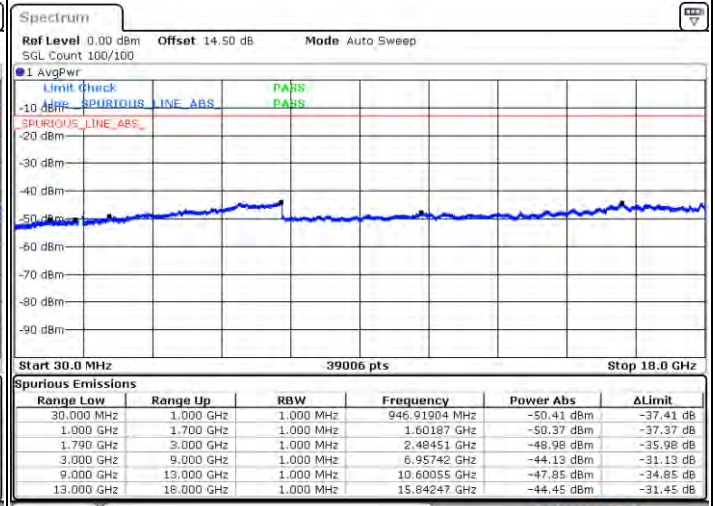

Highest Channel / 1RB0 and 1RB99

Highest Channel / 1RB49 and 1RB0

Date: 2021/04/21 00:48:37

Date: 2021/04/21 00:51:03

Highest Channel / FullIRB

N/A

Date: 2021/04/21 00:44:39

LTE Band 66C / 15MHz+10MHz

LTE Band 66C / 15MHz+10MHz

16QAM

Middle Channel / 1RB0 and 1RB49

Middle Channel / 1RB74 and 1RB0

Date: 2.7AN.2021 21:09:43

Date: 2.7AN.2021 21:11:34

Middle Channel / FullIRB

N/A

Date: 2.7AN.2021 21:05:30

LTE Band 66C / 15MHz+10MHz

16QAM

Highest Channel / 1RB0 and 1RB49

Highest Channel / 1RB74 and 1RB0

Date: 2.7AN.2021 21:26:03

Date: 2.7AN.2021 21:32:06

Highest Channel / FullIRB