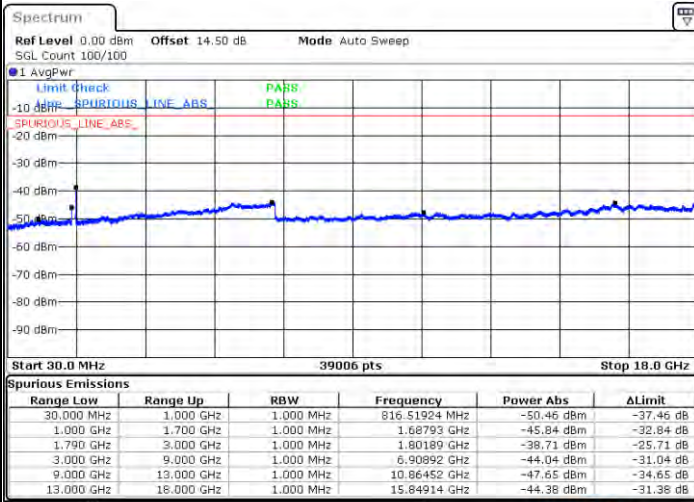

Date: 2021/05/21 05:11:28

LTE Band 66C / 20MHz+5MHz

16QAM

Middle Channel / 1RB0 and 1RB24

Middle Channel / 1RB99 and 1RB0

Date: 2021/05/10 05:48:10

Date: 2021/05/10 05:50:53

Middle Channel / FullRB

N/A

Date: 2021/05/10 05:44:02

LTE Band 66C / 20MHz+5MHz

16QAM

Highest Channel / 1RB0 and 1RB24

Highest Channel / 1RB99 and 1RB0

Date: 2021/06/06 09:20

Date: 2021/06/06 09:01

Highest Channel / FullIRB

N/A

Date: 2021/06/06 09:55

LTE Band 66C / 20MHz+10MHz

16QAM

Lowest Channel / 1RB0 and 1RB49

Lowest Channel / 1RB99 and 1RB0

Date: 2021/01/08 09:39