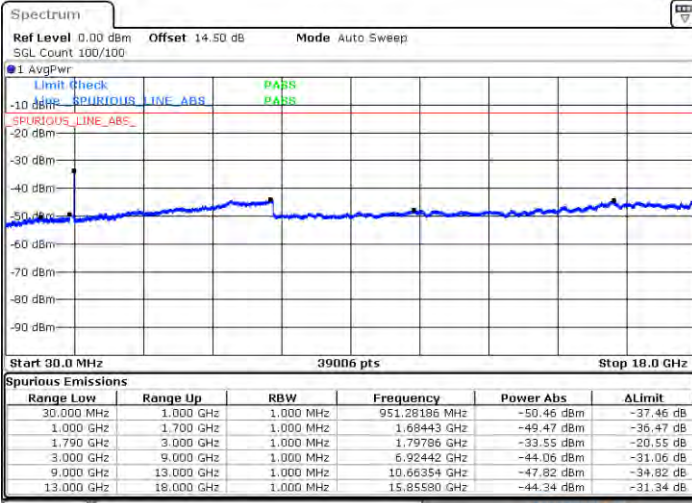

N/A

Date: 2.7AN.2021 21:19:43

LTE Band 66C / 15MHz+15MHz

16QAM

Lowest Channel / 1RB0 and 1RB74

Lowest Channel / 1RB74 and 1RB0

Date: 2021/02/05 10:57

Date: 2021/02/10 10:13

Lowest Channel / FullIRB

N/A

Date: 2021/02/10 10:19

LTE Band 66C / 15MHz+15MHz

16QAM

Middle Channel / 1RB0 and 1RB74

Middle Channel / 1RB74 and 1RB0

Date: 31.JAN.2021 02:14:42

Date: 31.JAN.2021 02:14:32

Middle Channel / FullIRB

N/A

Date: 31.JAN.2021 02:15:32

LTE Band 66C / 15MHz+15MHz

16QAM

Highest Channel / 1RB0 and 1RB74

Highest Channel / 1RB74 and 1RB0

Date: 2021/01/02 02:37:11

Date: 2021/01/02 02:43:20

Highest Channel / FullIRB

N/A

Date: 2021/01/02 02:11:09

LTE Band 66C / 15MHz+20MHz

16QAM

Lowest Channel / 1RB0 and 1RB99