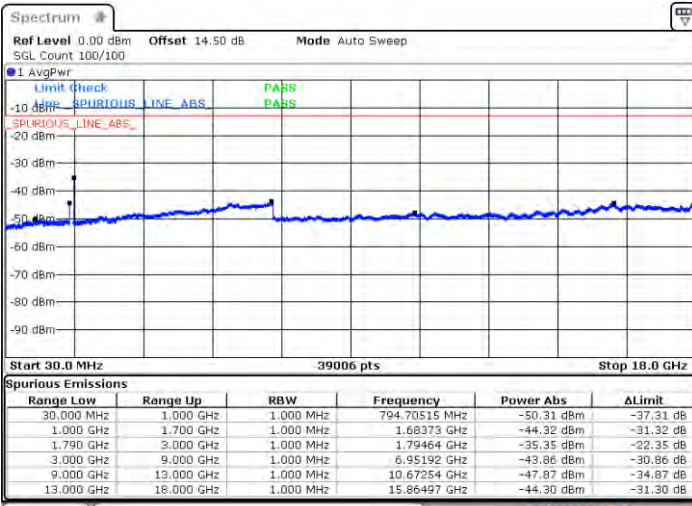

Middle Channel / FullIRB

N/A

Date: 2.JAN.2021 21:53:13

LTE Band 66C / 10MHz+15MHz

16QAM

Highest Channel / 1RB0 and 1RB74

Highest Channel / 1RB49 and 1RB0

Date: 21JAN,2021 22:31:23

Date: 21JAN,2021 22:35:31

Highest Channel / FullIRB

N/A

Date: 21JAN,2021 22:10:59

LTE Band 66C / 10MHz+20MHz

16QAM

Lowest Channel / 1RB0 and 1RB99

Lowest Channel / 1RB49 and 1RB0

Date: 2021/04/21 00:20:29

Date: 2021/04/21 00:25:43

Lowest Channel / FullIRB

N/A

Date: 2021/04/21 00:14:30

LTE Band 66C / 10MHz+20MHz

16QAM

Middle Channel / 1RB0 and 1RB9