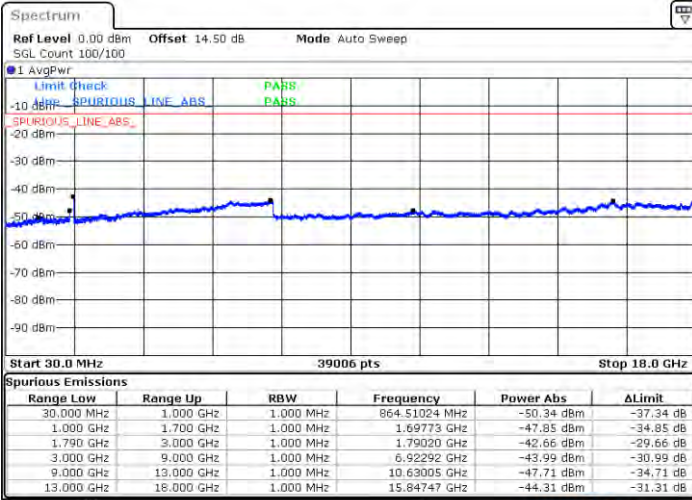

Highest Channel / FullIRB

N/A

Date: 2021/06/06 09:55

LTE Band 66C / 20MHz+10MHz

16QAM

Lowest Channel / 1RB0 and 1RB49

Lowest Channel / 1RB99 and 1RB0

Date: 2021/01/08 09:39

Date: 2021/01/14 14:40

Lowest Channel / FullIRB

N/A

Date: 2021/01/02 14:24

LTE Band 66C / 20MHz+10MHz

16QAM

Middle Channel / 1RB0 and 1RB49

Middle Channel / 1RB99 and 1RB0

Date: 2021/01/24 13:01:24:13

Date: 2021/01/27:24

Middle Channel / FullIRB

N/A

Date: 2021/01/20:49

LTE Band 66C / 20MHz+10MHz

16QAM

Highest Channel / 1RB0 and 1RB49

Highest Channel / 1RB99 and 1RB0

Date: 2021/01/14 01:47:52

Date: 2021/01/14 01:54:11

Highest Channel / FullRB

N/A

Date: 2021/01/14 01:42:41

LTE Band 66C / 20MHz+15MHz

16QAM