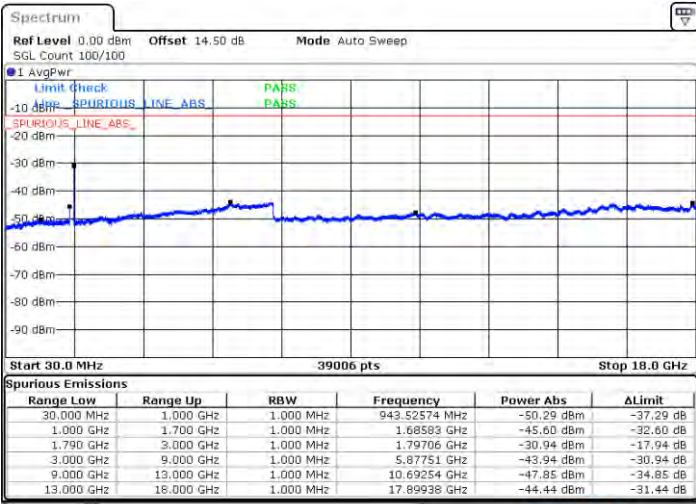

N/A

Date: 2.7AN.2021 22:12:03

LTE Band 66C / 10MHz+20MHz

64QAM

Lowest Channel / 1RB0 and 1RB99

Lowest Channel / 1RB49 and 1RB0

Date: 2021/01/20 00:16:28

Date: 2021/01/20 00:27:41

Lowest Channel / FullIRB

N/A

Date: 2021/01/20 00:16:00

LTE Band 66C / 10MHz+20MHz

64QAM

Middle Channel / 1RB0 and 1RB9

Middle Channel / 1RB49 and 1RB0

Date: 2021/04/21 00:11:35

Date: 2021/04/21 00:30:56

Middle Channel / FullRB

N/A

Date: 2021/04/21 00:22:17

LTE Band 66C / 10MHz+20MHz

64QAM

Highest Channel / 1RB0 and 1RB99

Highest Channel / 1RB49 and 1RB0