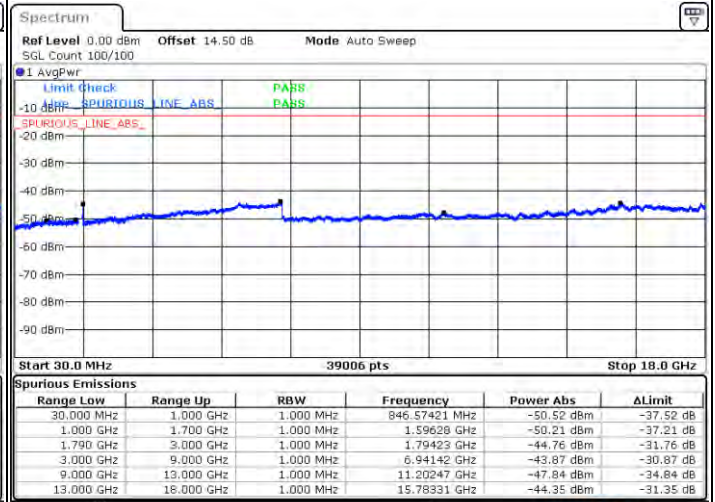

Date: 2021/01/20 02:02:52

LTE Band 66C / 15MHz+15MHz

64QAM

Middle Channel / 1RB0 and 1RB74

Middle Channel / 1RB74 and 1RB0

Date: 21-JAN-2021 02:10:49

Date: 21-JAN-2021 02:16:00

Middle Channel / FullIRB

N/A

Date: 21-JAN-2021 02:17:52

LTE Band 66C / 15MHz+15MHz

64QAM

Highest Channel / 1RB0 and 1RB74

Highest Channel / 1RB74 and 1RB0

Date: 2021/02/21 02:35:39

Date: 2021/02/21 02:44:43

Highest Channel / FullIRB

N/A

Date: 2021/02/21 02:31:19

LTE Band 66C / 15MHz+20MHz

64QAM

Lowest Channel / 1RB0 and 1RB99

Lowest Channel / 1RB74 and 1RB0

Date: 2021/03/07:02