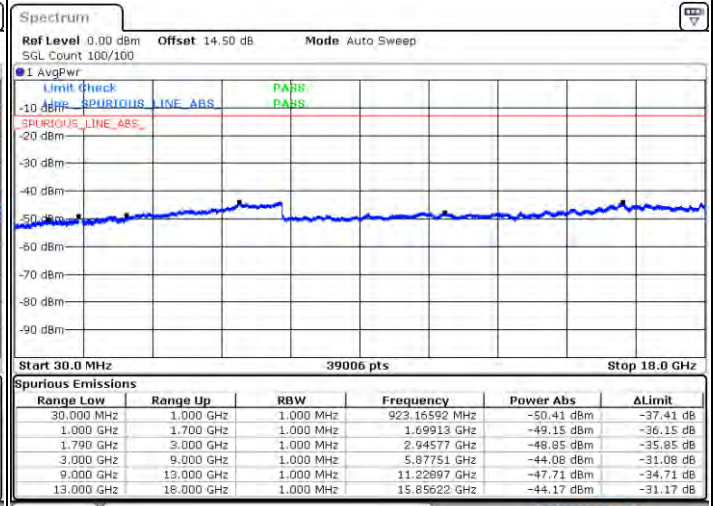

N/A

Date: 2021/04/08 19

LTE Band 66C / 20MHz+15MHz

QPSK

Highest Channel / 1RB0 and 1RB74

Highest Channel / 1RB99 and 1RB0

Date: 2021/05/11 11:46

Date: 2021/05/11 11:45

Highest Channel / FullIRB

N/A

Date: 2021/05/11 11:45

LTE Band 66C / 20MHz+20MHz

QPSK

Lowest Channel / 1RB0 and 1RB99

Lowest Channel / 1RB99 and 1RB0

Date: 4.JAN.2021 00:02:04

Date: 4.JAN.2021 00:04:04

Lowest Channel / FullIRB

N/A

Date: 3.JAN.2021 23:52:04

LTE Band 66C / 20MHz+20MHz

QPSK

MiddleChannel / 1RB0 and 1RB99

Middle Channel / 1RB99 and 1RB0

Date: 4.JAN.2021 00:31:59

Date: 4.JAN.2021 00:32:54

Middle Channel / FullIRB

N/A

Date: 4.JAN.2021 00:31:54

LTE Band 66C / 20MHz+20MHz

QPSK

Highest Channel / 1RB0 and 1RB99