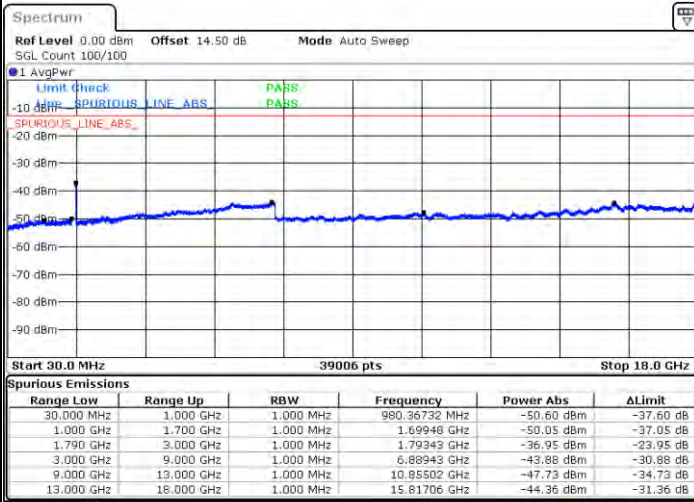

Date: 2021/05/21 05:11:28

LTE Band 66C / 20MHz+5MHz

16QAM

Middle Channel / 1RB0 and 1RB24

Middle Channel / 1RB99 and 1RB0

Date: 2021/05/10 05:48:10

Date: 2021/05/10 05:50:53

Middle Channel / FullRB

N/A

Date: 2021/05/10 05:44:02

LTE Band 66C / 20MHz+5MHz

16QAM

Highest Channel / 1RB0 and 1RB24

Highest Channel / 1RB99 and 1RB0

Date: 2021/06/06 09:20

Date: 2021/06/06 09:01

Highest Channel / FullIRB

N/A

Date: 2021/06/06 09:55

LTE Band 66C / 20MHz+10MHz

16QAM

Lowest Channel / 1RB0 and 1RB49

Lowest Channel / 1RB99 and 1RB0

Date: 2021/01/08 09:39