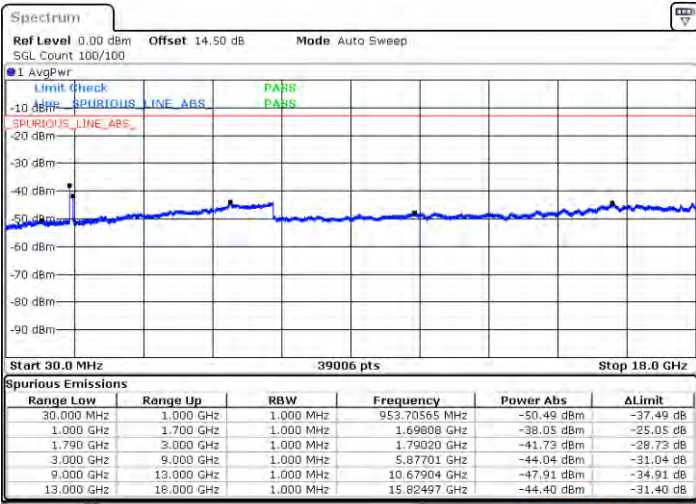

N/A

Date: 2021/01/03 15:04

LTE Band 66C / 20MHz+5MHz

QPSK

Lowest Channel / 1RB0 and 1RB24

Lowest Channel / 1RB99 and 1RB0

Date: 21 JAN 2021 05:14:09

Date: 21 JAN 2021 05:40:59

Lowest Channel / FullIRB

N/A

Date: 21 JAN 2021 05:32:42

LTE Band 66C / 20MHz+5MHz

QPSK

Middle Channel / 1RB0 and 1RB24

Middle Channel / 1RB99 and 1RB0

Date: 2021/05/19 05:49:03

Date: 2021/05/19 05:49:59

Middle Channel / FullIRB

N/A

Date: 2021/05/19 05:48:53

LTE Band 66C / 20MHz+5MHz

QPSK

Highest Channel / 1RB0 and 1RB24

Highest Channel / 1RB99 and 1RB0

Date: 2021/01/06 02:22

Date: 2021/01/06 01:58

Highest Channel / FullRB

N/A

Date: 2021/01/06 05:12

LTE Band 66C / 20MHz+10MHz

QPSK

Lowest Channel / 1RB0 and 1RB49