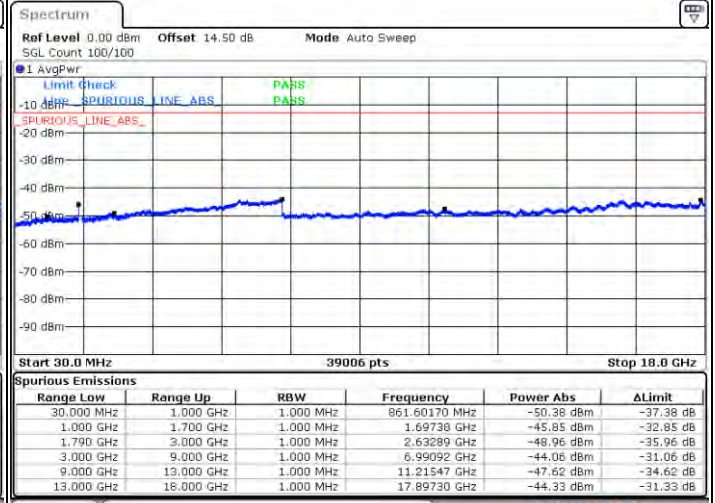

N/A

Date: 2021/05/10 05:44:02

LTE Band 66C / 20MHz+5MHz

16QAM

Highest Channel / 1RB0 and 1RB24

Highest Channel / 1RB99 and 1RB0

Date: 2021/06/06 09:20

Date: 2021/06/06 09:01

Highest Channel / FullIRB

N/A

Date: 2021/06/06 09:55

LTE Band 66C / 20MHz+10MHz

16QAM

Lowest Channel / 1RB0 and 1RB49

Lowest Channel / 1RB99 and 1RB0

Date: 2021/01/08 09:39

Date: 2021/01/14 14:40

Lowest Channel / FullIRB

N/A

Date: 2021/01/02 14:24

LTE Band 66C / 20MHz+10MHz

16QAM

Middle Channel / 1RB0 and 1RB49

Middle Channel / 1RB99 and 1RB0