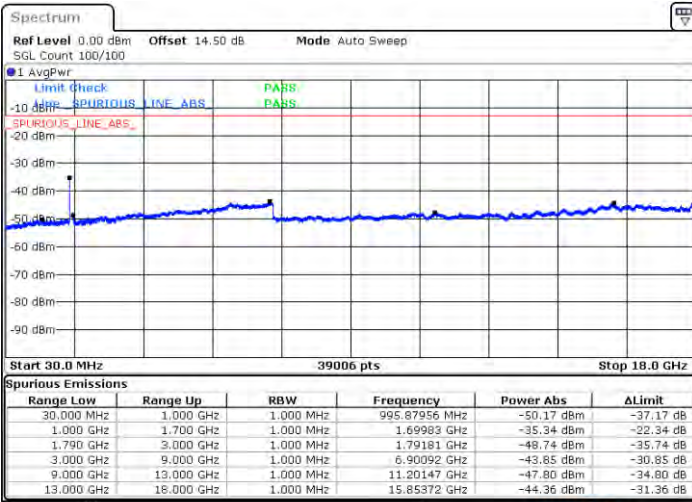

Middle Channel / FullIRB

N/A

Date: 2.7AN.2021 23:01:09

LTE Band 66C / 15MHz+10MHz

QPSK

Highest Channel / 1RB0 and 1RB49

Highest Channel / 1RB74 and 1RB0

Date: 2.7AN.2021 21:27:56

Date: 2.7AN.2021 21:28:58

Highest Channel / FullIRB

N/A

Date: 2.7AN.2021 23:18:00

LTE Band 66C / 15MHz+15MHz

QPSK

Lowest Channel / 1RB0 and 1RB74

Lowest Channel / 1RB74 and 1RB0

Date: 2021.01.21 02:07:06

Date: 2021.01.21 02:08:46

Lowest Channel / FullIRB

N/A

Date: 2021.01.21 01:59:47

LTE Band 66C / 15MHz+15MHz

QPSK

Middle Channel / 1RB0 and 1RB74

Highest Channel / 1RB0 and 1RB74

Highest Channel / 1RB74 and 1RB0

Date: 2021.01.21 02:39:26

Date: 2021.01.21 02:41:16

Highest Channel / FullIRB

N/A

Date: 2021.01.21 02:38:56

LTE Band 66C / 15MHz+20MHz