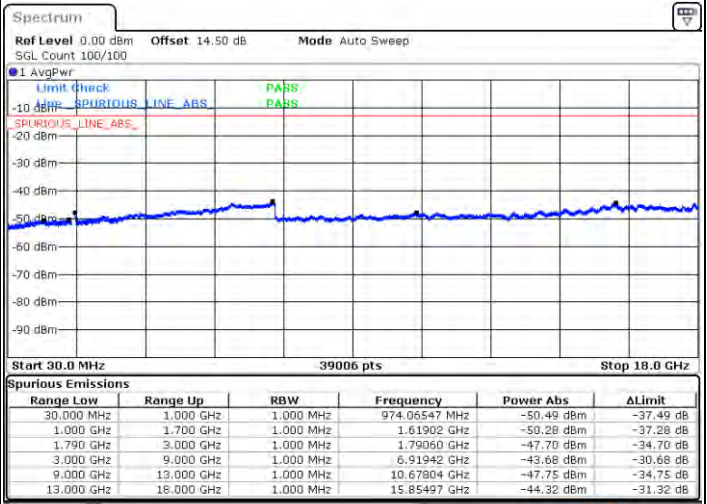

N/A

Date: 2.JAN.2021 22:40:13

LTE Band 66C / 15MHz+10MHz

QPSK

Middle Channel / 1RB0 and 1RB49

Middle Channel / 1RB74 and 1RB0

Date: 2.7AN.2021 22:40:33

Date: 2.7AN.2021 23:11:52

Middle Channel / FullIRB

N/A

Date: 2.7AN.2021 23:01:09

LTE Band 66C / 15MHz+10MHz

QPSK

Highest Channel / 1RB0 and 1RB49

Highest Channel / 1RB74 and 1RB0

Date: 2.7AN.2021 21:27:56

Date: 2.7AN.2021 21:28:58

Highest Channel / FullIRB

N/A

Date: 2.7AN.2021 23:18:00

LTE Band 66C / 15MHz+15MHz

QPSK

Lowest Channel / 1RB0 and 1RB74

Lowest Channel / 1RB74 and 1RB0

Date: 2021.01.21 02:07:06

Date: 2021.01.21 02:08:46

Lowest Channel / FullIRB

N/A

Date: 2021.01.21 01:59:47

LTE Band 66C / 15MHz+15MHz

QPSK

Middle Channel / 1RB0 and 1RB74