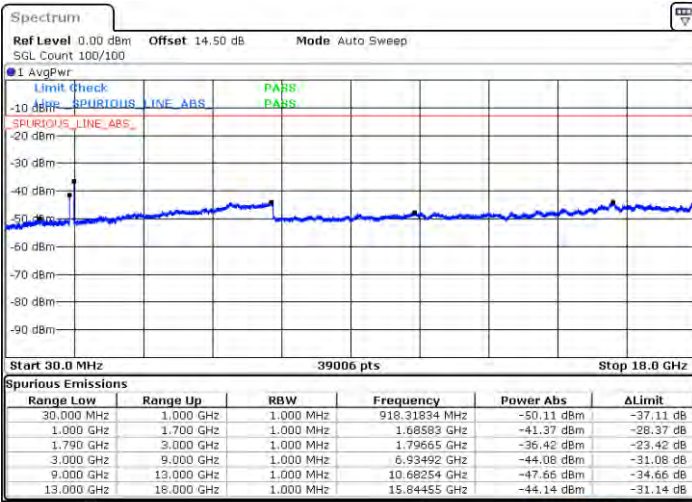

Date: 21JAN,2021 22:35:31

Highest Channel / FullIRB

N/A

Date: 21JAN,2021 22:10:59

LTE Band 66C / 10MHz+20MHz

16QAM

Lowest Channel / 1RB0 and 1RB99

Lowest Channel / 1RB49 and 1RB0

Date: 2021/04/21 00:20:29

Date: 2021/04/21 00:25:43

Lowest Channel / FullIRB

N/A

Date: 2021/04/21 00:14:30

LTE Band 66C / 10MHz+20MHz

16QAM

Middle Channel / 1RB0 and 1RB9

Middle Channel / 1RB49 and 1RB0

Date: 2021/04/21 00:34:42

Date: 2021/04/21 00:38:11

Middle Channel / FullRB

N/A

Date: 2021/04/21 00:31:04

LTE Band 66C / 10MHz+20MHz

16QAM

Highest Channel / 1RB0 and 1RB99

Highest Channel / 1RB49 and 1RB0

Date: 2021/04/21 00:48:37

Date: 2021/04/21 00:51:03

Highest Channel / FullIRB

N/A

Date: 2021/04/21 00:44:39

LTE Band 66C / 15MHz+10MHz