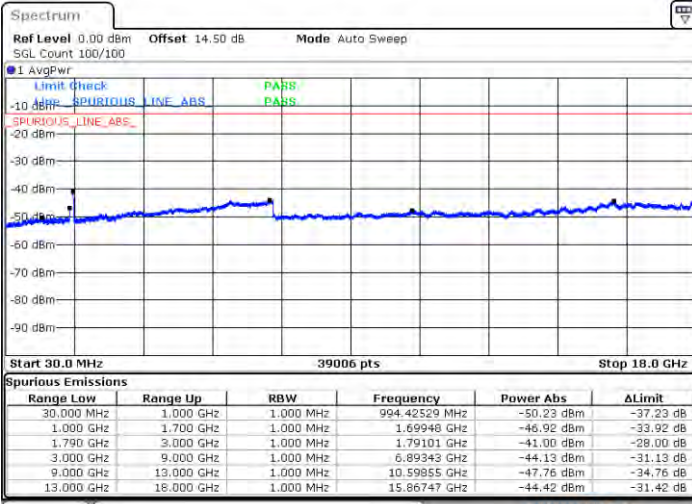

Date: 2021/01/06 02:22

Date: 2021/01/06 01:58

Highest Channel / FullRB

N/A

Date: 2021/01/06 05:12

LTE Band 66C / 20MHz+10MHz

QPSK

Lowest Channel / 1RB0 and 1RB49

Lowest Channel / 1RB99 and 1RB0

Date: 2021/01/10 10:16

Date: 2021/01/12 11:31

Lowest Channel / FullIRB

N/A

Date: 2021/01/10 10:59:50

LTE Band 66C / 20MHz+10MHz

QPSK

Middle Channel / 1RB0 and 1RB49

Middle Channel / 1RB99 and 1RB0

Date: 2021/01/25 12:12

Date: 2021/01/26 13:10

Middle Channel / FullIRB

N/A

Date: 2021/01/16 14:40

LTE Band 66C / 20MHz+10MHz

QPSK

Highest Channel / 1RB0 and 1RB49

Highest Channel / 1RB99 and 1RB0

Date: 2021/01/20 01:49:40

Date: 2021/01/20 01:52:22

Highest Channel / FullRB

N/A

Date: 2021/01/20 01:59:51