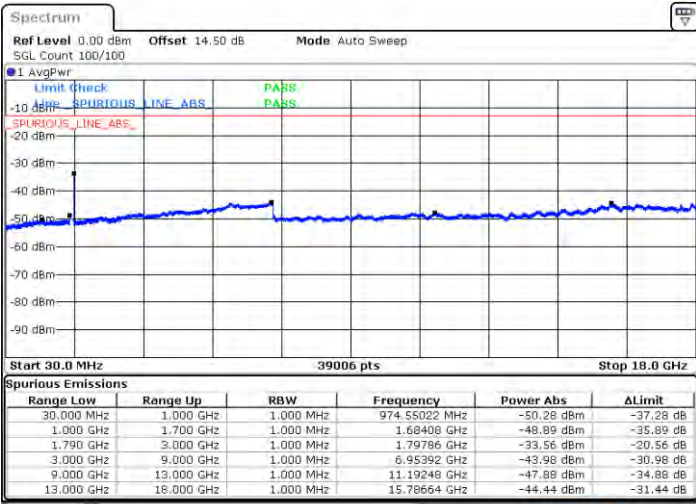

Date: 2.7AN.2021 21:28:58

Highest Channel / FullIRB

N/A

Date: 2.7AN.2021 23:18:00

LTE Band 66C / 15MHz+15MHz

QPSK

Lowest Channel / 1RB0 and 1RB74

Lowest Channel / 1RB74 and 1RB0

Date: 2021.01.21 02:07:06

Date: 2021.01.21 02:08:46

Lowest Channel / FullIRB

N/A

Date: 2021.01.21 01:59:47

LTE Band 66C / 15MHz+15MHz

QPSK

Middle Channel / 1RB0 and 1RB74

Middle Channel / 1RB74 and 1RB0

Date: 2021.01.21 02:11:08

Date: 2021.01.21 02:11:13

Middle Channel / FullRB

N/A

Date: 2021.01.21 02:14:20

LTE Band 66C / 15MHz+15MHz

QPSK

Highest Channel / 1RB0 and 1RB74

Highest Channel / 1RB74 and 1RB0

Date: 2021.01.21 02:39:26

Date: 2021.01.21 02:41:16

Highest Channel / FullIRB

N/A

Date: 2021.01.21 02:38:56

LTE Band 66C / 15MHz+20MHz