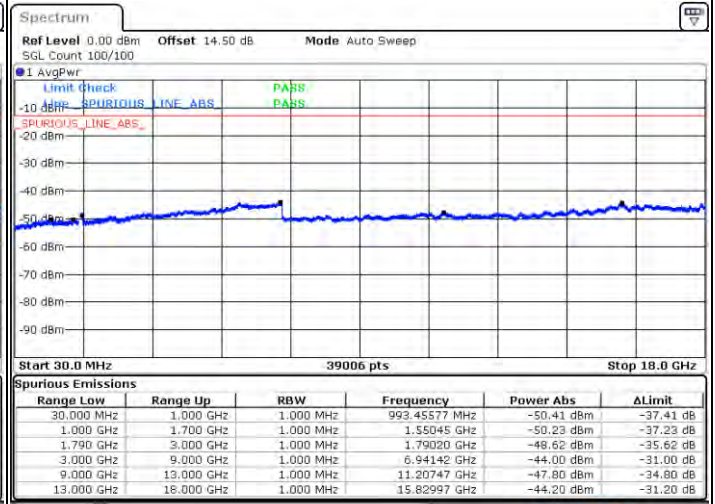

Date: 2021/01/14 14:40

Lowest Channel / FullIRB

N/A

Date: 2021/01/02 14:24

LTE Band 66C / 20MHz+10MHz

16QAM

Middle Channel / 1RB0 and 1RB49

Middle Channel / 1RB99 and 1RB0

Date: 2021/01/24 13:01:24:13

Date: 2021/01/27:24

Middle Channel / FullIRB

N/A

Date: 2021/01/20:49

LTE Band 66C / 20MHz+10MHz

16QAM

Highest Channel / 1RB0 and 1RB49

Highest Channel / 1RB99 and 1RB0

Date: 2021/01/14 01:47:52

Date: 2021/01/14 01:54:11

Highest Channel / FullRB

N/A

Date: 2021/01/14 01:42:41

LTE Band 66C / 20MHz+15MHz

16QAM