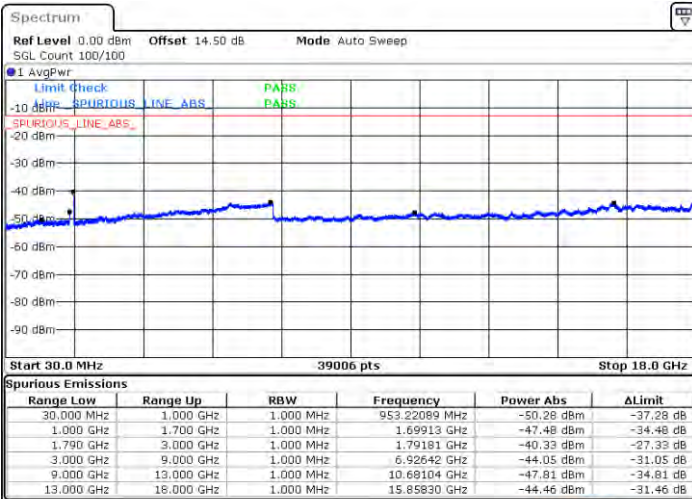

LTE Band 66C / 20MHz+15MHz

16QAM

Highest Channel / 1RB0 and 1RB74

Highest Channel / 1RB99 and 1RB0

Date: 2021/05/10:13

Date: 2021/05/10:42

Highest Channel / FullIRB

N/A

Date: 2021/04/17:30

LTE Band 66C / 20MHz+20MHz

16QAM

Lowest Channel / 1RB0 and 1RB99

Lowest Channel / 1RB99 and 1RB0

Date: 31.JAN.2021 21:59:42

Date: 4.JAN.2021 00:05:16

Lowest Channel / FullIRB