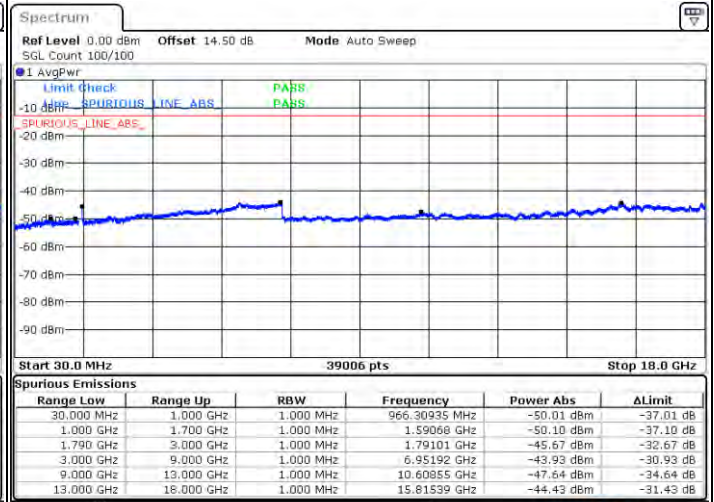

Highest Channel / 1RB0 and 1RB74

Highest Channel / 1RB74 and 1RB0

Date: 2021.01.21 02:39:26

Date: 2021.01.21 02:41:16

Highest Channel / FullIRB

N/A

Date: 2021.01.21 02:38:56

LTE Band 66C / 15MHz+20MHz

QPSK

Lowest Channel / 1RB0 and 1RB99

Lowest Channel / 1RB74 and 1RB0

Date: 2021/03/10 10:00

Date: 2021/03/11 11:58

Lowest Channel / FullRB

N/A

Date: 2021/03/01 11:36

LTE Band 66C / 15MHz+20MHz

QPSK

Middle Channel / 1RB0 and 1RB9

Middle Channel / 1RB74 and 1RB0

Date: 2021/03/30 19:19

Date: 2021/03/30 20:33

Middle Channel / FullIRB

N/A

Date: 2021/03/30 20:23

LTE Band 66C / 15MHz+20MHz

QPSK

Highest Channel / 1RB0 and 1RB99

Highest Channel / 1RB74 and 1RB0

Date: 2021/01/04 09:00

Date: 2021/01/04 10:52

Highest Channel / FullIRB