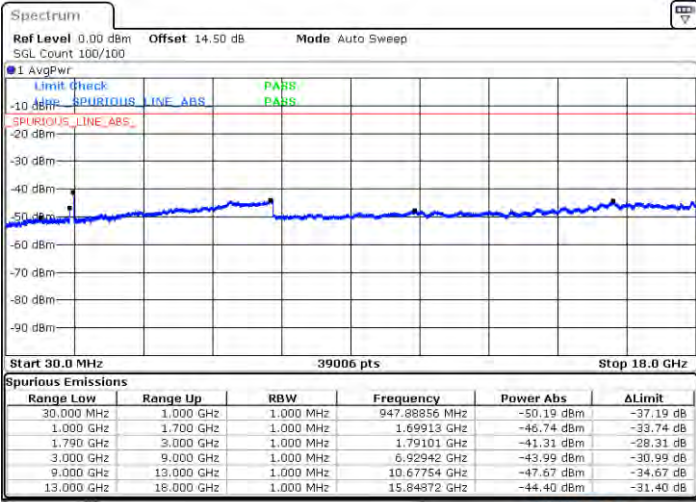

Highest Channel / 1RB99 and 1RB0

Date: 2021/01/14 01:47:52

Date: 2021/01/14 01:54:11

Highest Channel / FullRB

N/A

Date: 2021/01/14 01:42:41

LTE Band 66C / 20MHz+15MHz

16QAM

Lowest Channel / 1RB0 and 1RB74

Lowest Channel / 1RB99 and 1RB0

Date: 2021.07.01 04:29:54

Date: 2021.07.01 04:35:00

Lowest Channel / FullIRB

N/A

Date: 2021.07.01 04:23:27

LTE Band 66C / 20MHz+15MHz

16QAM

Middle Channel / 1RB0 and 1RB74

Middle Channel / 1RB99 and 1RB0

Date: 2021/04/21 04:45:20

Date: 2021/04/21 04:50:34

Middle Channel / FullRB

N/A

Date: 2021/04/21 04:41:08

LTE Band 66C / 20MHz+15MHz

16QAM

Highest Channel / 1RB0 and 1RB74

Highest Channel / 1RB99 and 1RB0

Date: 2021/05/10:13

Date: 2021/05/10:42

Highest Channel / FullIRB

N/A