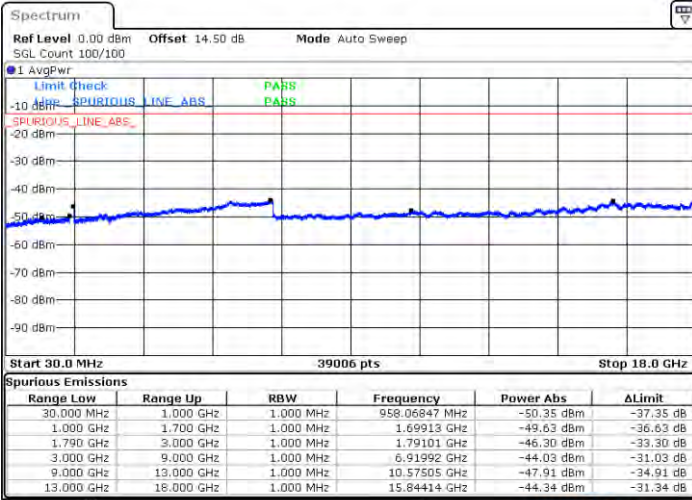

Highest Channel / 1RB0 and 1RB99

Highest Channel / 1RB24 and 1RB0

Date: 2021/04/21 21:01:04

Date: 2021/04/21 23:48:12

Highest Channel / FullIRB

N/A

Date: 2021/04/21 22:59:03

LTE Band 66C / 10MHz+15MHz

LTE Band 66C / 10MHz+15MHz

64QAM

MiddleChannel / 1RB0 and 1RB74

Middle Channel / 1RB49 and 1RB0

Date: 2. JAN. 2021 21:55:47

Date: 2. JAN. 2021 22:01:52

Middle Channel / FullIRB

N/A

Date: 2. JAN. 2021 21:54:31

LTE Band 66C / 10MHz+15MHz

64QAM

Highest Channel / 1RB0 and 1RB74

Highest Channel / 1RB49 and 1RB0

Date: 2.7AN.2021 22:28:24

Date: 2.7AN.2021 22:37:41

Highest Channel / FullIRB