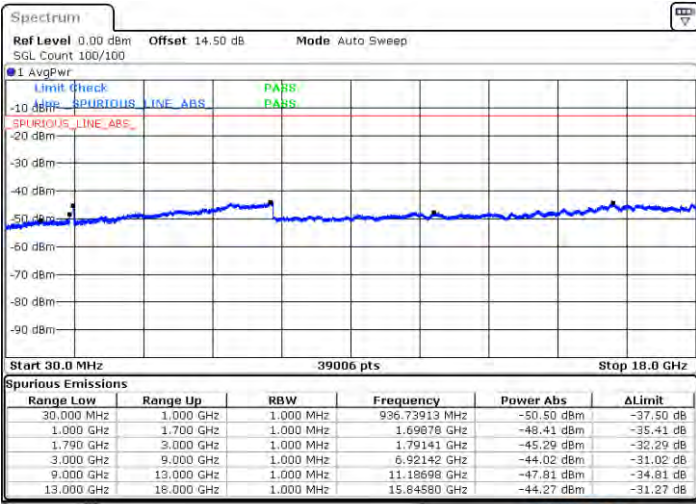

N/A

Date: 2.7AN.2021 22:12:03

LTE Band 66C / 10MHz+20MHz

64QAM

Lowest Channel / 1RB0 and 1RB99

Lowest Channel / 1RB49 and 1RB0

Date: 2021/01/20 00:16:28

Date: 2021/01/20 00:27:41

Lowest Channel / FullIRB

N/A

Date: 2021/01/20 00:16:00

LTE Band 66C / 10MHz+20MHz

64QAM

Middle Channel / 1RB0 and 1RB9

Middle Channel / 1RB49 and 1RB0

Date: 2021/04/21 00:11:35

Date: 2021/04/21 00:30:56

Middle Channel / FullRB

N/A

Date: 2021/04/21 00:22:17

LTE Band 66C / 10MHz+20MHz

64QAM

Highest Channel / 1RB0 and 1RB99

Highest Channel / 1RB49 and 1RB0