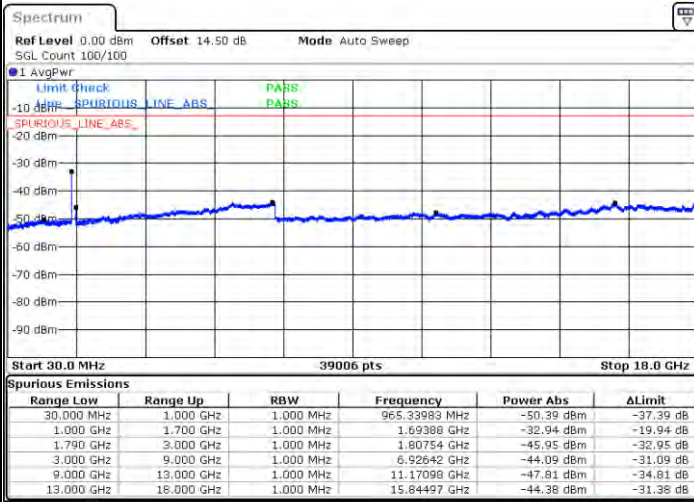

N/A

Date: 21-JAN-2021 02:17:52

LTE Band 66C / 15MHz+15MHz

64QAM

Highest Channel / 1RB0 and 1RB74

Highest Channel / 1RB74 and 1RB0

Date: 2021/02/21 02:35:39

Date: 2021/02/21 02:44:43