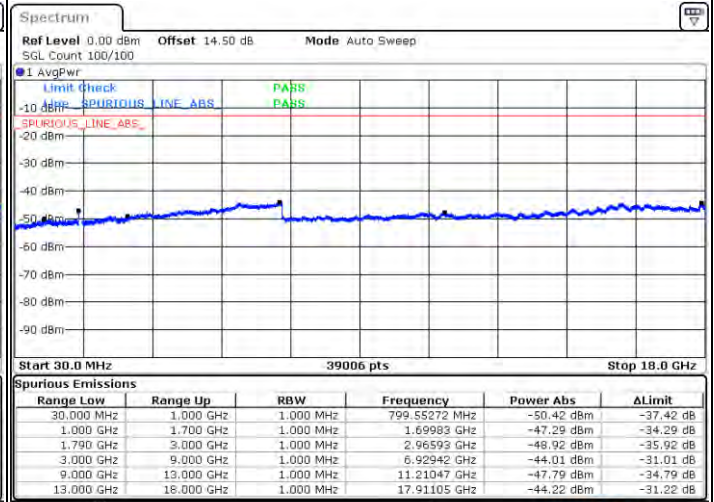

Date: 31.JAN.2021 02:14:32

Middle Channel / FullIRB

N/A

Date: 31.JAN.2021 02:15:32

LTE Band 66C / 15MHz+15MHz

16QAM

Highest Channel / 1RB0 and 1RB74

Highest Channel / 1RB74 and 1RB0

Date: 2021/01/02 02:37:11

Date: 2021/01/02 02:43:20

Highest Channel / FullIRB

N/A

Date: 2021/01/02 02:11:09

LTE Band 66C / 15MHz+20MHz

16QAM

Lowest Channel / 1RB0 and 1RB99

Lowest Channel / 1RB74 and 1RB0

Date: 2021/03/08:19

Date: 2021/03/11:12

Lowest Channel / FullIRB

N/A

Date: 2021/03/08:26

LTE Band 66C / 15MHz+20MHz

16QAM