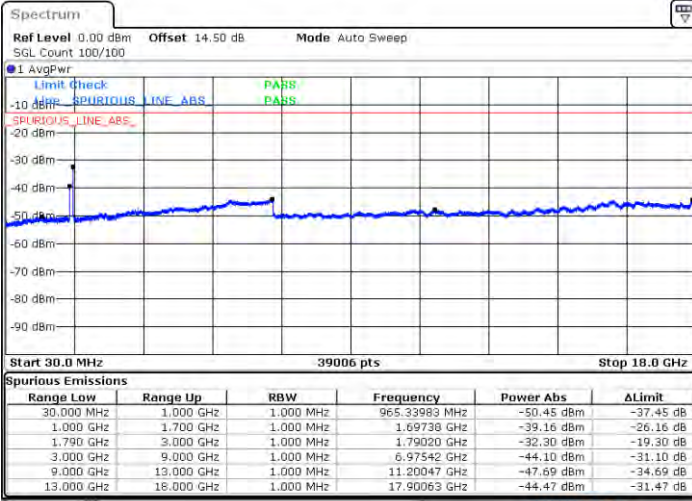

Date: 2021/01/20 00:47:30

Date: 2021/01/20 00:55:50

Highest Channel / FullIRB

N/A

Date: 2021/01/20 00:46:01

LTE Band 66C / 15MHz+10MHz

64QAM

Lowest Channel / 1RB0 and 1RB49

Lowest Channel / 1RB74 and 1RB0

Date: 2.7AN.2021 22:48:26

Date: 2.7AN.2021 22:58:46

Lowest Channel / FullIRB

N/A

Date: 2.7AN.2021 22:45:29

LTE Band 66C / 15MHz+10MHz

64QAM

Middle Channel / 1RB0 and 1RB49

Middle Channel / 1RB74 and 1RB0

Date: 2.7AN.2021 21:08:50

Date: 2.7AN.2021 21:16:17

Middle Channel / FullIRB

N/A

Date: 2.7AN.2021 21:07:39

LTE Band 66C / 15MHz+10MHz