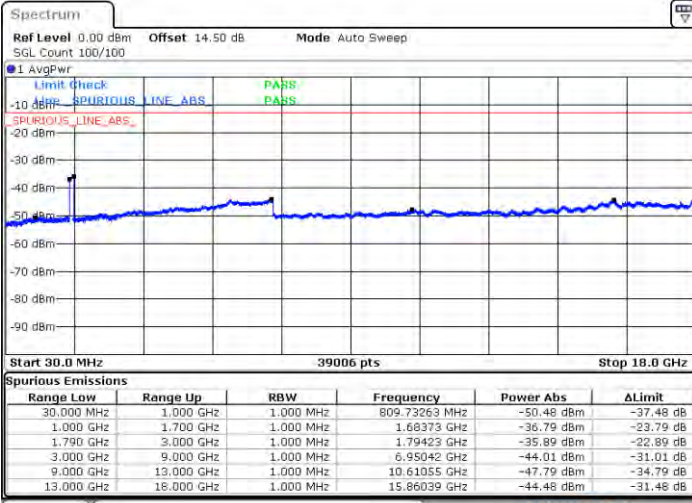

N/A

Date: 2021/05/10 05:44:02

LTE Band 66C / 20MHz+5MHz

16QAM

Highest Channel / 1RB0 and 1RB24

Highest Channel / 1RB99 and 1RB0

Date: 2021/06/06 09:20

Date: 2021/06/06 09:01

Highest Channel / FullIRB

N/A

Date: 2021/06/06 09:55

LTE Band 66C / 20MHz+10MHz

16QAM

Lowest Channel / 1RB0 and 1RB49

Lowest Channel / 1RB99 and 1RB0

Date: 2021/01/08 09:39

Date: 2021/01/14 14:40

Lowest Channel / FullIRB

N/A

Date: 2021/01/02 14:24

LTE Band 66C / 20MHz+10MHz

16QAM

Middle Channel / 1RB0 and 1RB49

Middle Channel / 1RB99 and 1RB0