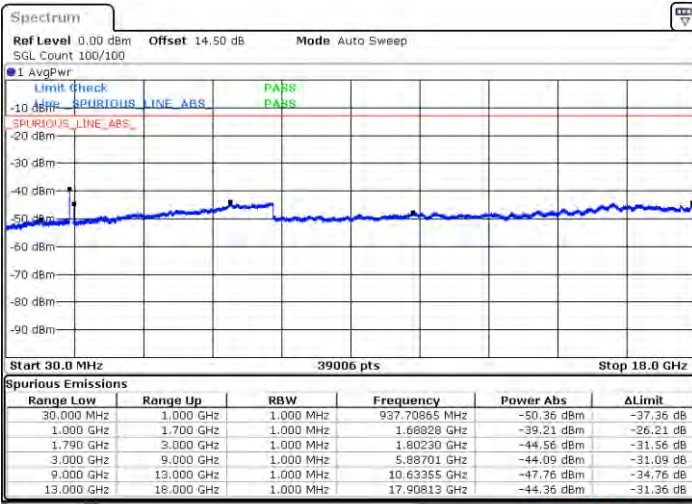

Date: 2021/03/30 20:23

LTE Band 66C / 15MHz+20MHz

QPSK

Highest Channel / 1RB0 and 1RB99

Highest Channel / 1RB74 and 1RB0

Date: 2021/01/04 09:00

Date: 2021/01/04 10:52

Highest Channel / FullIRB

N/A

Date: 2021/01/03 15:04

LTE Band 66C / 20MHz+5MHz

QPSK

Lowest Channel / 1RB0 and 1RB24

Lowest Channel / 1RB99 and 1RB0

Date: 21 JAN 2021 05:14:09

Date: 21 JAN 2021 05:40:59

Lowest Channel / FullIRB

N/A

Date: 21 JAN 2021 05:32:42

LTE Band 66C / 20MHz+5MHz

QPSK

Middle Channel / 1RB0 and 1RB24

Middle Channel / 1RB99 and 1RB0

Date: 2021/05/19 05:49:03

Date: 2021/05/19 05:49:59

Middle Channel / FullIRB

N/A

Date: 2021/05/19 05:48:53

LTE Band 66C / 20MHz+5MHz

QPSK

Highest Channel / 1RB0 and 1RB24

Highest Channel / 1RB99 and 1RB0