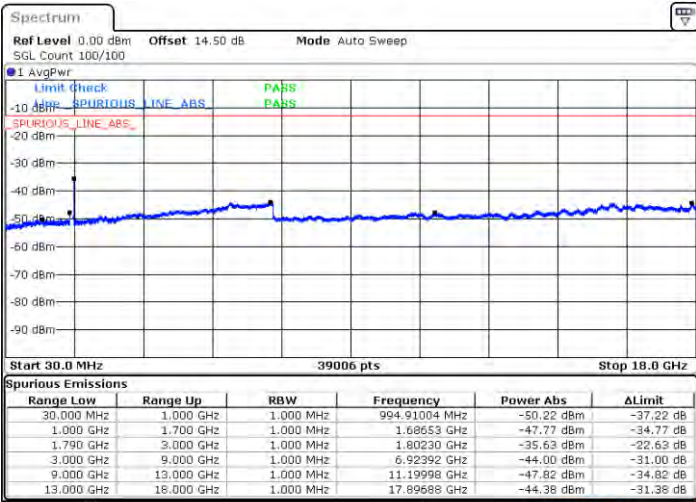

LTE Band 66C / 10MHz+15MHz

64QAM

MiddleChannel / 1RB0 and 1RB74

Middle Channel / 1RB49 and 1RB0

Date: 2. JAN. 2021 21:55:47

Date: 2. JAN. 2021 22:01:52

Middle Channel / FullIRB

N/A

Date: 2. JAN. 2021 21:54:31

LTE Band 66C / 10MHz+15MHz

64QAM

Highest Channel / 1RB0 and 1RB74

Highest Channel / 1RB49 and 1RB0

Date: 2.7AN.2021 22:28:24

Date: 2.7AN.2021 22:37:41

Highest Channel / FullIRB

N/A

Date: 2.7AN.2021 22:12:03

LTE Band 66C / 10MHz+20MHz

64QAM

Lowest Channel / 1RB0 and 1RB99

Lowest Channel / 1RB49 and 1RB0

Date: 2021/01/20 00:16:28

Date: 2021/01/20 00:27:41