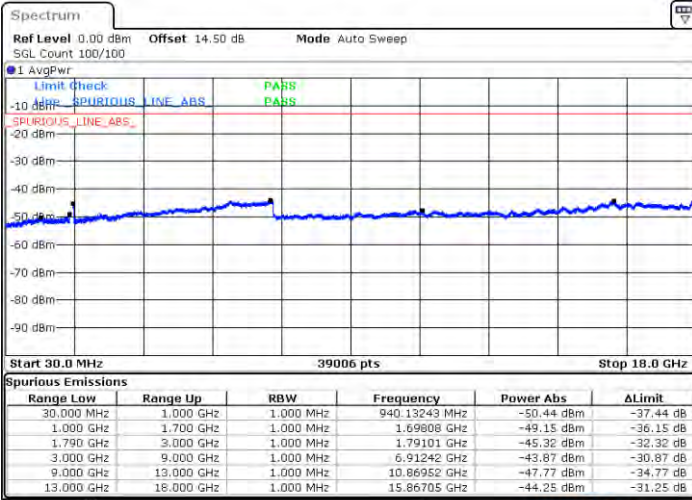

Date: 2021/01/20 00:48:20

LTE Band 66C / 15MHz+10MHz

QPSK

Lowest Channel / 1RB0 and 1RB49

Lowest Channel / 1RB74 and 1RB0

Date: 2.JAN.2021 22:51:56

Date: 2.JAN.2021 22:54:46

Lowest Channel / FullIRB

N/A

Date: 2.JAN.2021 22:40:13

LTE Band 66C / 15MHz+10MHz

QPSK

Middle Channel / 1RB0 and 1RB49

Middle Channel / 1RB74 and 1RB0

Date: 2.7AN.2021 22:40:33

Date: 2.7AN.2021 23:11:52

Middle Channel / FullIRB

N/A

Date: 2.7AN.2021 23:01:09

LTE Band 66C / 15MHz+10MHz

QPSK

Highest Channel / 1RB0 and 1RB49

Highest Channel / 1RB74 and 1RB0

Date: 2.7AN.2021 21:27:56

Date: 2.7AN.2021 21:28:58

Highest Channel / FullIRB

N/A

Date: 2.7AN.2021 23:18:00

LTE Band 66C / 15MHz+15MHz

QPSK

Lowest Channel / 1RB0 and 1RB74

Lowest Channel / 1RB74 and 1RB0