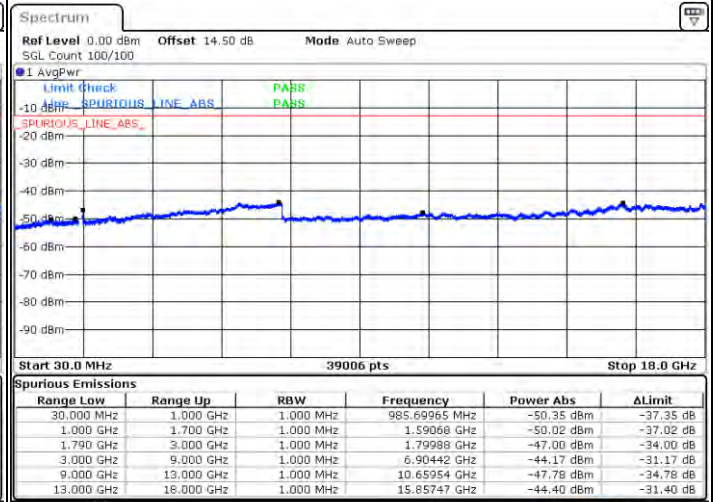

Date: 2021/05/21 05:11:28

LTE Band 66C / 20MHz+5MHz

16QAM

Middle Channel / 1RB0 and 1RB24

Middle Channel / 1RB99 and 1RB0

Date: 2021/05/10 05:48:10

Date: 2021/05/10 05:50:53

Middle Channel / FullRB

N/A

Date: 2021/05/10 05:44:02

LTE Band 66C / 20MHz+5MHz

16QAM

Highest Channel / 1RB0 and 1RB24

Highest Channel / 1RB99 and 1RB0

Date: 2021/06/06 09:20

Date: 2021/06/06 09:01

Highest Channel / FullIRB

N/A

Date: 2021/06/06 09:55

LTE Band 66C / 20MHz+10MHz

16QAM

Lowest Channel / 1RB0 and 1RB49

Lowest Channel / 1RB99 and 1RB0

Date: 2021/01/08 09:39