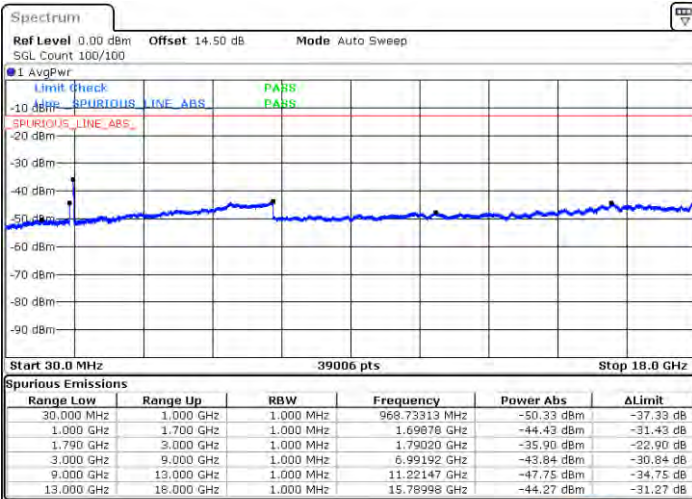

N/A

Date: 31.JAN.2021 23:54:08

LTE Band 66C / 20MHz+20MHz

16QAM

MiddleChannel / 1RB0 and 1RB99

Middle Channel / 1RB99 and 1RB0

Date: 4.JAN.2021 00:30:19

Date: 4.JAN.2021 00:31:54

Middle Channel / FullIRB

N/A

Date: 4.JAN.2021 00:15:57

LTE Band 66C / 20MHz+20MHz

16QAM

Highest Channel / 1RB0 and 1RB99

Highest Channel / 1RB99 and 1RB0

Date: 4.JAN.2021 00:51:00

Date: 4.JAN.2021 00:58:00

Highest Channel / FullIRB

N/A

Date: 4.JAN.2021 00:44:59

LTE Band 66C / 5MHz+20MHz

64QAM

Lowest Channel / 1RB0 and 1RB99

Lowest Channel / 1RB24 and 1RB0