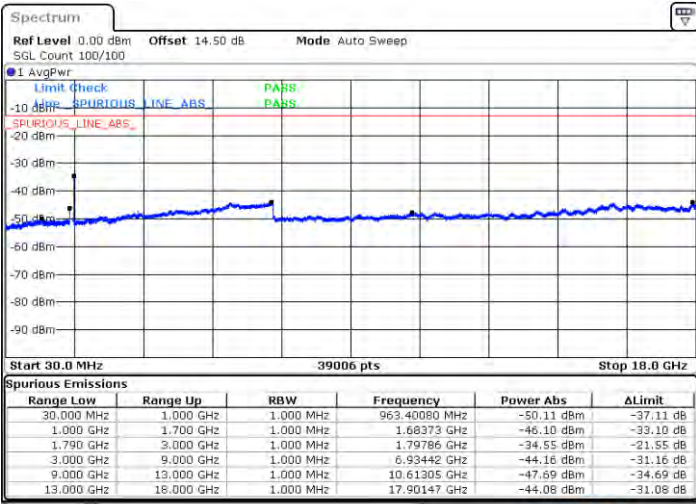

Date: 2021/01/20 02:02:52

LTE Band 66C / 15MHz+15MHz

64QAM

Middle Channel / 1RB0 and 1RB74

Middle Channel / 1RB74 and 1RB0

Date: 21-JAN-2021 02:10:49

Date: 21-JAN-2021 02:16:00

Middle Channel / FullIRB