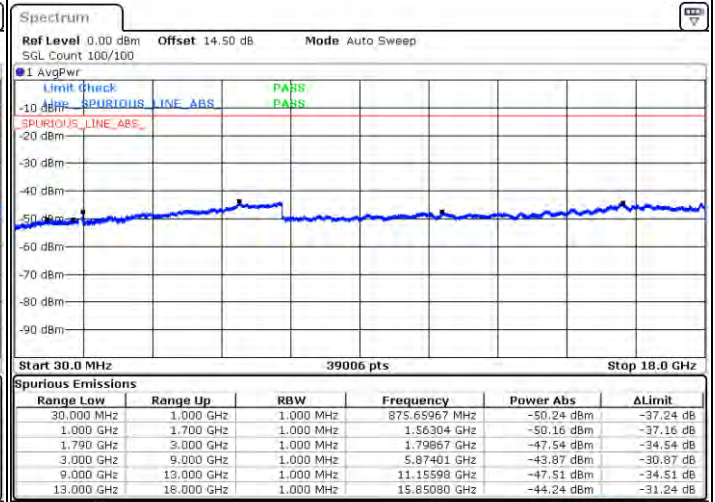

Highest Channel / FullIRB

N/A

Date: 2021/05/11 11:45

LTE Band 66C / 20MHz+20MHz

QPSK

Lowest Channel / 1RB0 and 1RB99

Lowest Channel / 1RB99 and 1RB0

Date: 4.JAN.2021 00:02:04

Date: 4.JAN.2021 00:04:04

Lowest Channel / FullIRB

N/A

Date: 3.JAN.2021 23:52:04

LTE Band 66C / 20MHz+20MHz

QPSK

MiddleChannel / 1RB0 and 1RB99

Middle Channel / 1RB99 and 1RB0

Date: 4.JAN.2021 00:31:59

Date: 4.JAN.2021 00:32:54

Middle Channel / FullIRB

N/A

Date: 4.JAN.2021 00:31:54

LTE Band 66C / 20MHz+20MHz

QPSK

Highest Channel / 1RB0 and 1RB99

Highest Channel / 1RB99 and 1RB0

Date: 4.JAN.2021 00:55:16

Date: 4.JAN.2021 00:57:04

Highest Channel / FullIRB

N/A

Date: 4.JAN.2021 00:37:44

LTE Band 66C / 5MHz+20MHz

16QAM