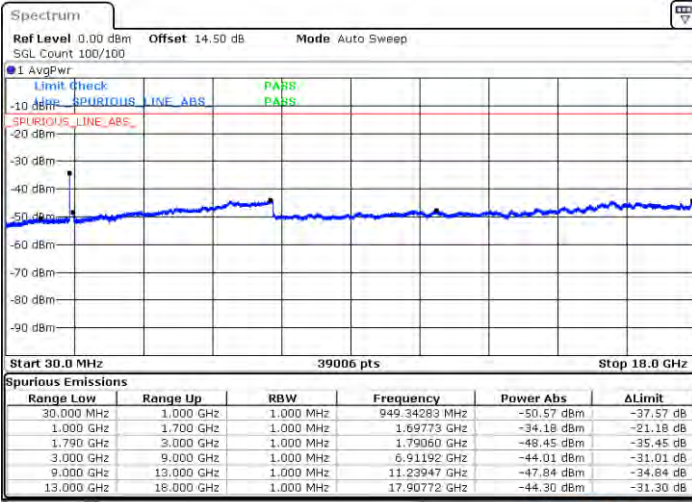

Date: 2.7AN.2021 21:05:30

LTE Band 66C / 15MHz+10MHz

16QAM

Highest Channel / 1RB0 and 1RB49

Highest Channel / 1RB74 and 1RB0

Date: 2.7AN.2021 21:26:03

Date: 2.7AN.2021 21:32:06

Highest Channel / FullIRB

N/A

Date: 2.7AN.2021 21:19:43

LTE Band 66C / 15MHz+15MHz

16QAM

Lowest Channel / 1RB0 and 1RB74

Lowest Channel / 1RB74 and 1RB0

Date: 2021/02/05 10:57

Date: 2021/02/10 10:13

Lowest Channel / FullIRB

N/A

Date: 2021/02/10 10:19

LTE Band 66C / 15MHz+15MHz

16QAM

Middle Channel / 1RB0 and 1RB74

Middle Channel / 1RB74 and 1RB0

Date: 31.JAN.2021 02:14:42