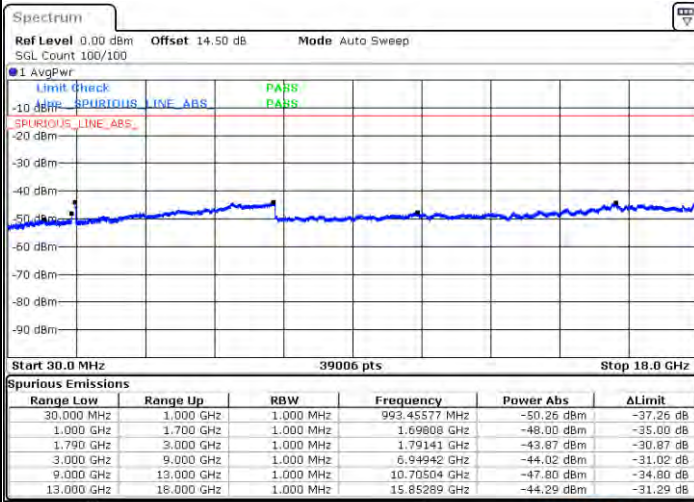

Highest Channel / 1RB0 and 1RB74

Highest Channel / 1RB74 and 1RB0

Date: 2021.01.21 02:39:26

Date: 2021.01.21 02:41:16

Highest Channel / FullIRB

N/A

Date: 2021.01.21 02:38:56

LTE Band 66C / 15MHz+20MHz

QPSK

Lowest Channel / 1RB0 and 1RB99

Lowest Channel / 1RB74 and 1RB0

Date: 2021/03/10 10:00

Date: 2021/03/11 11:58

Lowest Channel / FullRB

N/A

Date: 2021/03/01 11:36

LTE Band 66C / 15MHz+20MHz

QPSK

Middle Channel / 1RB0 and 1RB9

Middle Channel / 1RB74 and 1RB0

Date: 2021/03/30 19:19

Date: 2021/03/30 20:33

Middle Channel / FullIRB

N/A

Date: 2021/03/30 20:23

LTE Band 66C / 15MHz+20MHz

QPSK

Highest Channel / 1RB0 and 1RB99

Highest Channel / 1RB74 and 1RB0

Date: 2021/01/04 09:00

Date: 2021/01/04 10:52

Highest Channel / FullIRB