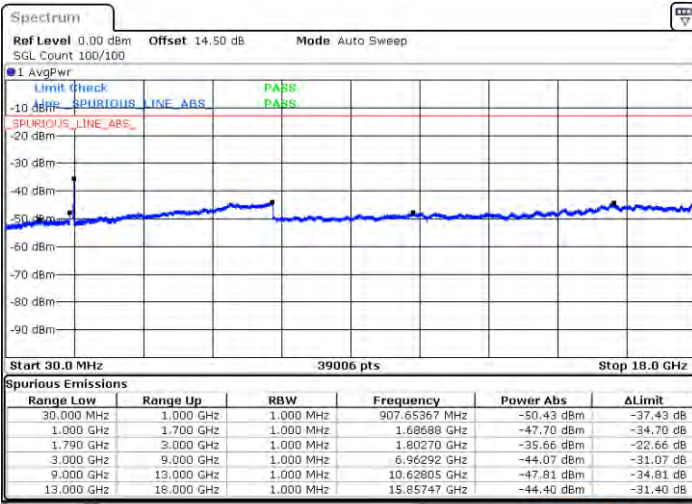

N/A

Date: 2.JAN.2021 22:40:13

LTE Band 66C / 15MHz+10MHz

QPSK

Middle Channel / 1RB0 and 1RB49

Middle Channel / 1RB74 and 1RB0

Date: 2.7AN.2021 22:40:33

Date: 2.7AN.2021 23:11:52

Middle Channel / FullIRB

N/A

Date: 2.7AN.2021 23:01:09

LTE Band 66C / 15MHz+10MHz

QPSK

Highest Channel / 1RB0 and 1RB49

Highest Channel / 1RB74 and 1RB0

Date: 2.7AN.2021 21:27:56

Date: 2.7AN.2021 21:28:58

Highest Channel / FullIRB

N/A

Date: 2.7AN.2021 23:18:00

LTE Band 66C / 15MHz+15MHz

QPSK

Lowest Channel / 1RB0 and 1RB74

Lowest Channel / 1RB74 and 1RB0

Date: 2021.01.21 02:07:06

Date: 2021.01.21 02:08:46

Lowest Channel / FullIRB

N/A

Date: 2021.01.21 01:59:47

LTE Band 66C / 15MHz+15MHz

QPSK

Middle Channel / 1RB0 and 1RB74