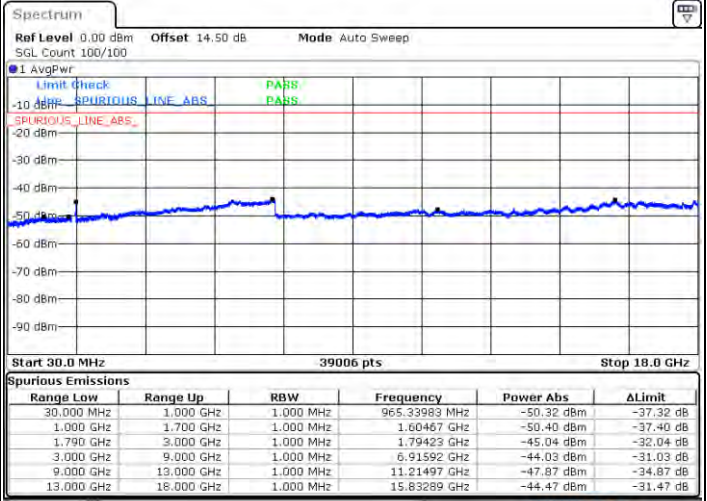

Date: 2.7AN.2021 21:28:58

Highest Channel / FullIRB

N/A

Date: 2.7AN.2021 23:18:00

LTE Band 66C / 15MHz+15MHz

QPSK

Lowest Channel / 1RB0 and 1RB74

Lowest Channel / 1RB74 and 1RB0

Date: 2021.01.21 02:07:06

Date: 2021.01.21 02:08:46

Lowest Channel / FullIRB

N/A

Date: 2021.01.21 01:59:47

LTE Band 66C / 15MHz+15MHz

QPSK

Middle Channel / 1RB0 and 1RB74

Middle Channel / 1RB74 and 1RB0

Date: 2021.01.21 02:11:08

Date: 2021.01.21 02:11:13

Middle Channel / FullRB

N/A

Date: 2021.01.21 02:14:20

LTE Band 66C / 15MHz+15MHz

QPSK

Highest Channel / 1RB0 and 1RB74

Highest Channel / 1RB74 and 1RB0

Date: 2021.01.21 02:39:26

Date: 2021.01.21 02:41:16

Highest Channel / FullIRB

N/A

Date: 2021.01.21 02:38:56

LTE Band 66C / 15MHz+20MHz