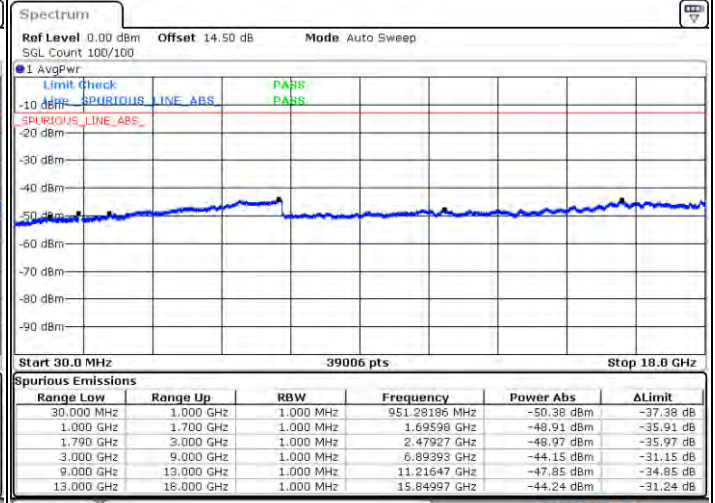

LTE Band 66C / 15MHz+15MHz

64QAM

Lowest Channel / 1RB0 and 1RB74

Lowest Channel / 1RB74 and 1RB0

Date: 2021/01/20 02:04:30

Date: 2021/01/20 02:11:34

Lowest Channel / FullRB

N/A