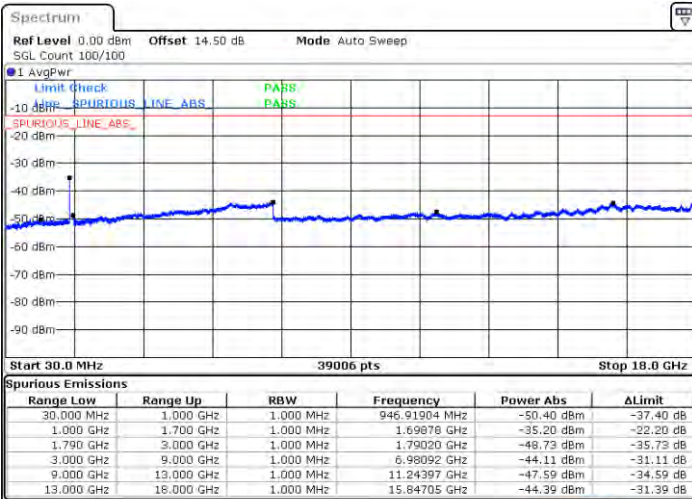

Date: 2021/01/02 02:37:11

Date: 2021/01/02 02:43:20

Highest Channel / FullIRB

N/A

Date: 2021/01/02 02:11:09

LTE Band 66C / 15MHz+20MHz

16QAM

Lowest Channel / 1RB0 and 1RB99

Lowest Channel / 1RB74 and 1RB0

Date: 2021/03/08:19

Date: 2021/03/11:12

Lowest Channel / FullIRB

N/A

Date: 2021/03/08:26

LTE Band 66C / 15MHz+20MHz

16QAM

Middle Channel / 1RB0 and 1RB9

Middle Channel / 1RB74 and 1RB0

Date: 2021/03/31 19:19

Date: 2021/03/31 20:08

Middle Channel / FullIRB

N/A

Date: 2021/03/31 19:44

LTE Band 66C / 15MHz+20MHz