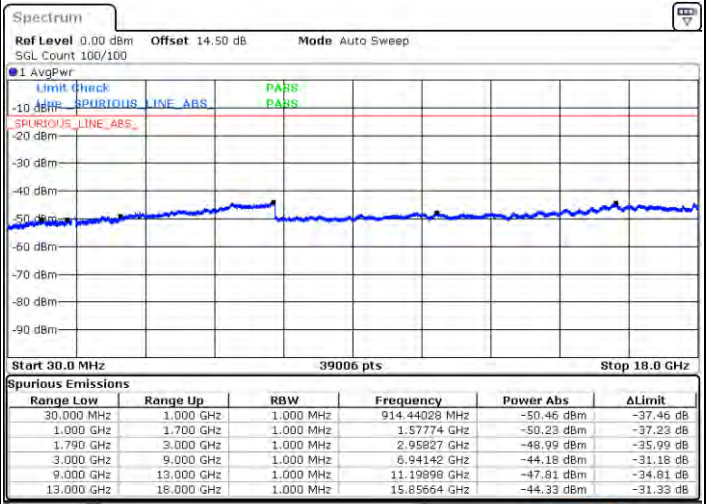

N/A

Date: 2021/01/03 15:04

LTE Band 66C / 20MHz+5MHz

QPSK

Lowest Channel / 1RB0 and 1RB24

Lowest Channel / 1RB99 and 1RB0

Date: 21 JAN 2021 05:14:09

Date: 21 JAN 2021 05:40:59

Lowest Channel / FullIRB

N/A

Date: 21 JAN 2021 05:32:42

LTE Band 66C / 20MHz+5MHz

QPSK

Middle Channel / 1RB0 and 1RB24

Middle Channel / 1RB99 and 1RB0

Date: 2021/05/19 05:49:03

Date: 2021/05/19 05:49:59

Middle Channel / FullIRB

N/A

Date: 2021/05/19 05:48:53

LTE Band 66C / 20MHz+5MHz

QPSK

Highest Channel / 1RB0 and 1RB24

Highest Channel / 1RB99 and 1RB0

Date: 2021/01/06 02:22

Date: 2021/01/06 01:58

Highest Channel / FullRB

N/A

Date: 2021/01/06 05:12

LTE Band 66C / 20MHz+10MHz

QPSK

Lowest Channel / 1RB0 and 1RB49