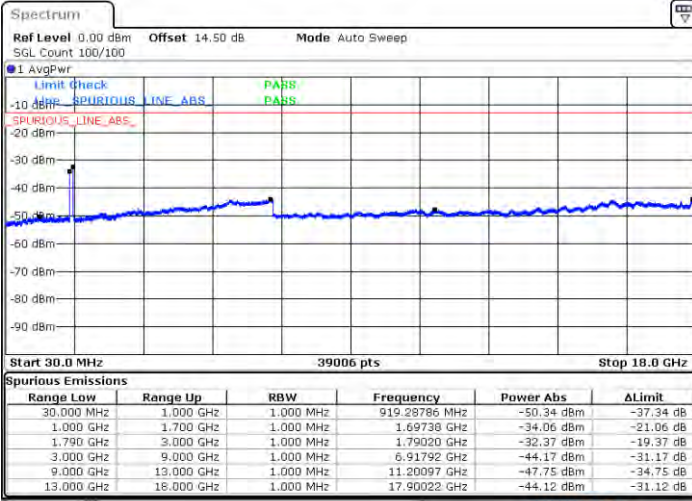

Highest Channel / 1RB0 and 1RB99

Highest Channel / 1RB24 and 1RB0

Date: 2021/04/21 21:01:04

Date: 2021/04/21 23:48:12

Highest Channel / FullIRB

N/A

Date: 2021/04/21 22:59:03

LTE Band 66C / 10MHz+15MHz

64QAM

Lowest Channel / 1RB0 and 1RB74

Lowest Channel / 1RB49 and 1RB0

Date: 2.7AN.2021 21:38:39

Date: 2.7AN.2021 21:40:13

Lowest Channel / FullIRB

N/A

Date: 2.7AN.2021 21:34:49

LTE Band 66C / 10MHz+15MHz

64QAM

MiddleChannel / 1RB0 and 1RB74

Middle Channel / 1RB49 and 1RB0

Date: 2. JAN. 2021 21:55:47

Date: 2. JAN. 2021 22:01:52

Middle Channel / FullIRB

N/A