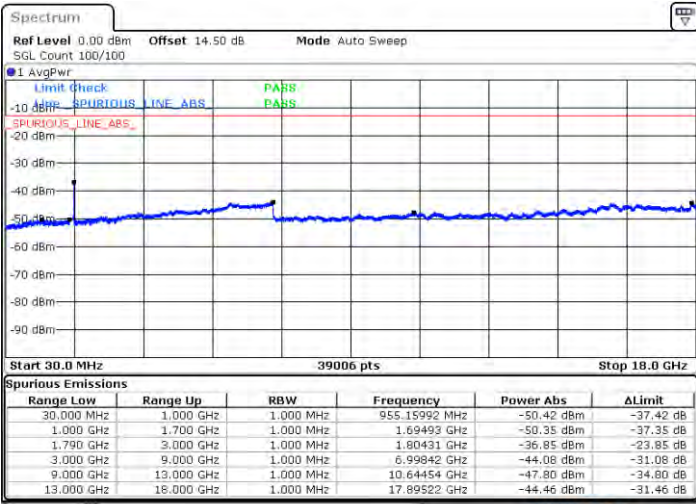

Date: 2021/01/02 02:37:11

Date: 2021/01/02 02:43:20

Highest Channel / FullIRB

N/A

Date: 2021/01/02 02:11:09

LTE Band 66C / 15MHz+20MHz

16QAM

Lowest Channel / 1RB0 and 1RB99

Lowest Channel / 1RB74 and 1RB0

Date: 2021/03/08:19

Date: 2021/03/11:12

Lowest Channel / FullIRB

N/A

Date: 2021/03/08:26

LTE Band 66C / 15MHz+20MHz

16QAM

Middle Channel / 1RB0 and 1RB9

Middle Channel / 1RB74 and 1RB0

Date: 2021/03/31 19:19

Date: 2021/03/31 20:08

Middle Channel / FullIRB

N/A

Date: 2021/03/31 19:44

LTE Band 66C / 15MHz+20MHz