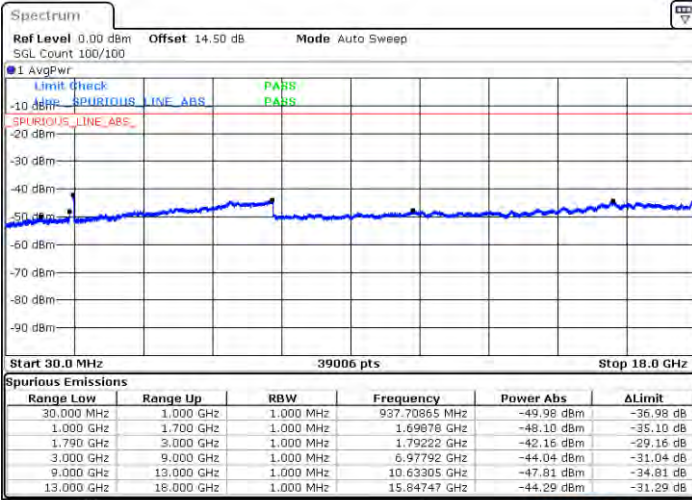

Middle Channel / 1RB0 and 1RB9

Middle Channel / 1RB74 and 1RB0

Date: 2021/03/31 19:19

Date: 2021/03/31 20:08

Middle Channel / FullIRB

N/A

Date: 2021/03/31 19:44

LTE Band 66C / 15MHz+20MHz

16QAM

Highest Channel / 1RB0 and 1RB99

Highest Channel / 1RB74 and 1RB0

Date: 2021/04/06 04:06:39

Date: 2021/04/11 04:11:58

Highest Channel / FullIRB

N/A

Date: 2021/04/06 04:00:36

LTE Band 66C / 20MHz+5MHz

16QAM

Lowest Channel / 1RB0 and 1RB24

Lowest Channel / 1RB99 and 1RB0

Date: 2021/05/21 05:25:26

Date: 2021/05/21 05:38:33

Lowest Channel / FullIRB

N/A