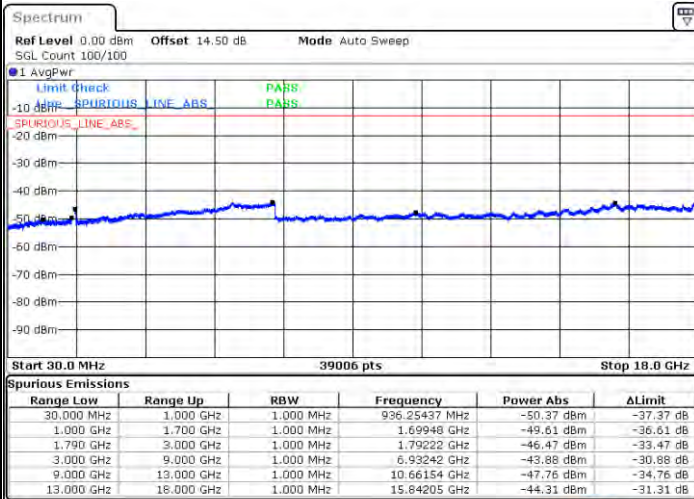

Middle Channel / FullIRB

N/A

Date: 2021/01/20 22:42:59