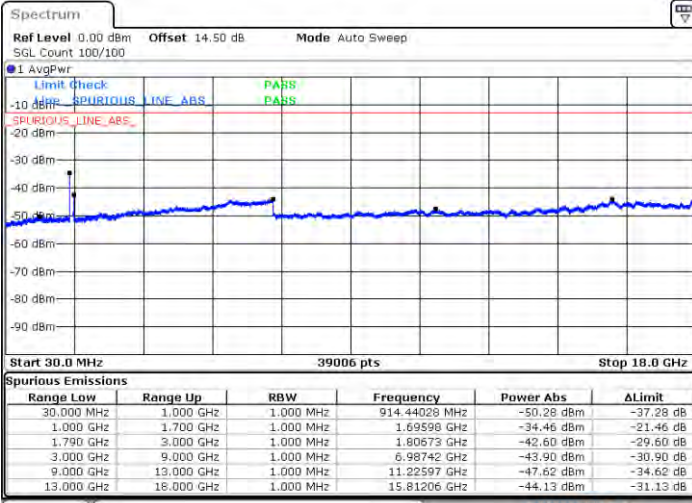

Date: 2021/01/06 02:22

Date: 2021/01/06 01:58

Highest Channel / FullRB

N/A

Date: 2021/01/06 05:12

LTE Band 66C / 20MHz+10MHz

QPSK

Lowest Channel / 1RB0 and 1RB49

Lowest Channel / 1RB99 and 1RB0

Date: 2021/01/10 10:16

Date: 2021/01/12 11:31

Lowest Channel / FullIRB

N/A

Date: 2021/01/10 10:59:50

LTE Band 66C / 20MHz+10MHz

QPSK

Middle Channel / 1RB0 and 1RB49

Middle Channel / 1RB99 and 1RB0

Date: 2021/01/25 12:12

Date: 2021/01/26 13:10

Middle Channel / FullIRB

N/A

Date: 2021/01/16 14:40

LTE Band 66C / 20MHz+10MHz

QPSK

Highest Channel / 1RB0 and 1RB49

Highest Channel / 1RB99 and 1RB0

Date: 2021/01/20 01:49:40

Date: 2021/01/20 01:52:22

Highest Channel / FullRB

N/A

Date: 2021/01/20 01:59:51