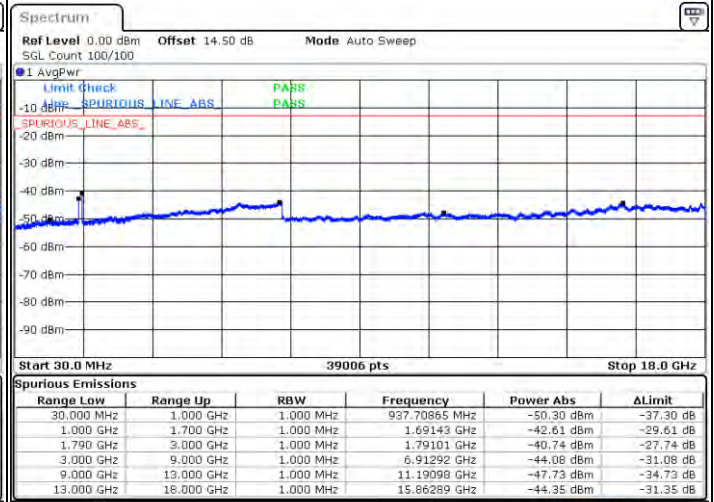

Date: 2.7AN.2021 21:40:13