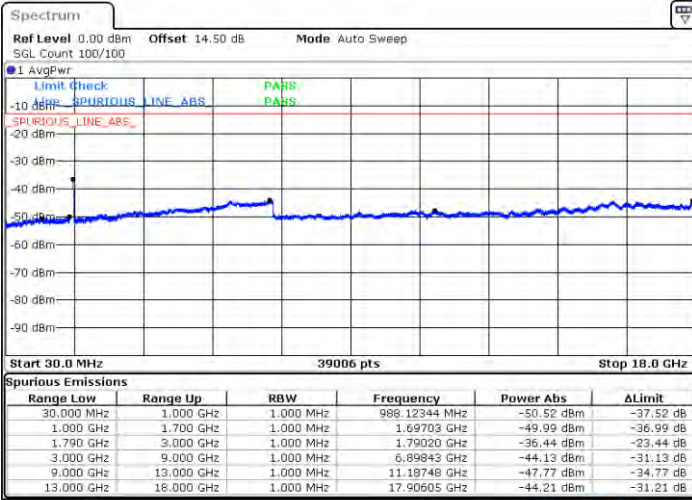

Lowest Channel / FullIRB

N/A

Date: 21 JAN 2021 05:32:42

LTE Band 66C / 20MHz+5MHz

QPSK

Middle Channel / 1RB0 and 1RB24

Middle Channel / 1RB99 and 1RB0

Date: 2021/05/19 05:49:03

Date: 2021/05/19 05:49:59

Middle Channel / FullIRB

N/A

Date: 2021/05/19 05:48:53

LTE Band 66C / 20MHz+5MHz

QPSK

Highest Channel / 1RB0 and 1RB24

Highest Channel / 1RB99 and 1RB0

Date: 2021/01/06 02:22

Date: 2021/01/06 01:58

Highest Channel / FullRB

N/A

Date: 2021/01/06 05:12

LTE Band 66C / 20MHz+10MHz

QPSK

Lowest Channel / 1RB0 and 1RB49

Lowest Channel / 1RB99 and 1RB0

Date: 2021/01/10 10:16

Date: 2021/01/12 11:31

Lowest Channel / FullIRB

N/A

Date: 2021/01/10 10:59:50

LTE Band 66C / 20MHz+10MHz

QPSK