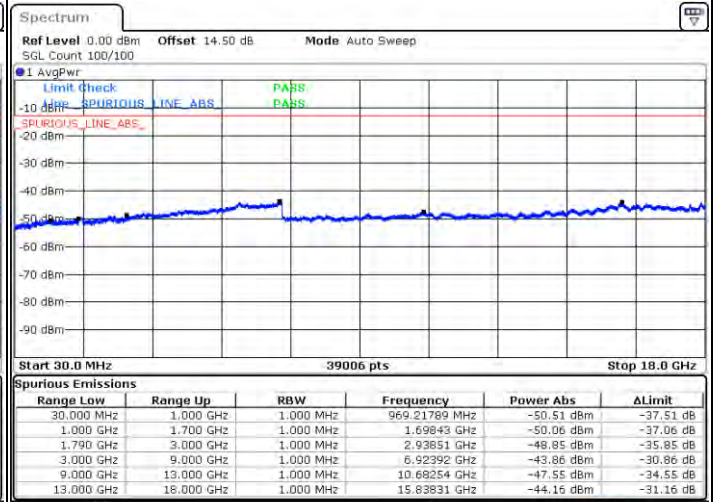

Date: 2021/01/20 22:49:31