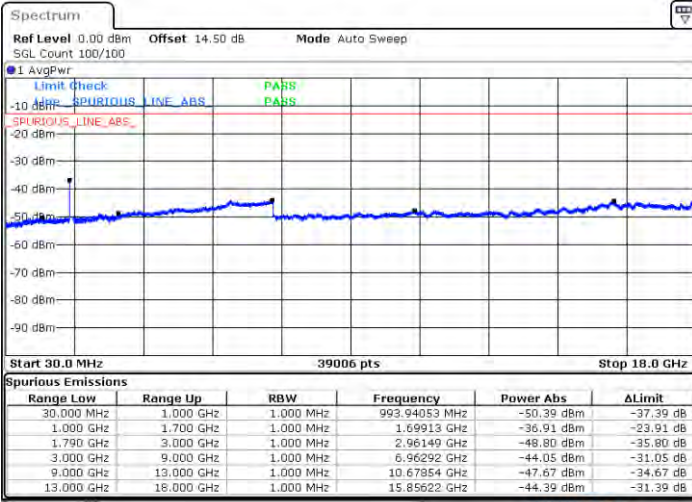

Lowest Channel / FullIRB

N/A

Date: 2021/01/20 00:16:00