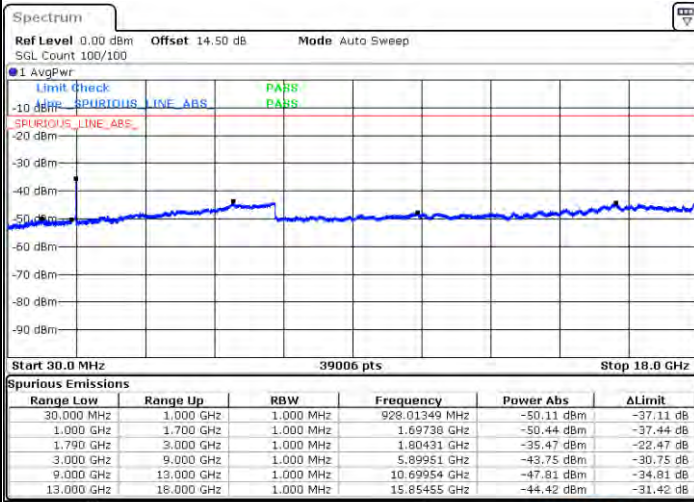

LTE Band 66C / 20MHz+15MHz

QPSK

Lowest Channel / 1RB0 and 1RB74

Lowest Channel / 1RB99 and 1RB0

Date: 2021/04/31:46

Date: 2021/04/31:10

Lowest Channel / FullRB

N/A

Date: 2021/04/20:47

LTE Band 66C / 20MHz+15MHz

QPSK

Middle Channel / 1RB0 and 1RB74

Middle Channel / 1RB99 and 1RB0

Date: 2021/04/08 19

Date: 2021/04/08 20

Middle Channel / FullIRB

N/A

Date: 2021/04/08 19

LTE Band 66C / 20MHz+15MHz

QPSK

Highest Channel / 1RB0 and 1RB74

Highest Channel / 1RB99 and 1RB0

Date: 2021/05/11 11:46

Date: 2021/05/11 11:45

Highest Channel / FullIRB

N/A

Date: 2021/05/11 11:45

LTE Band 66C / 20MHz+20MHz

QPSK

Lowest Channel / 1RB0 and 1RB99

Lowest Channel / 1RB99 and 1RB0

Date: 4.JAN.2021 00:02:04