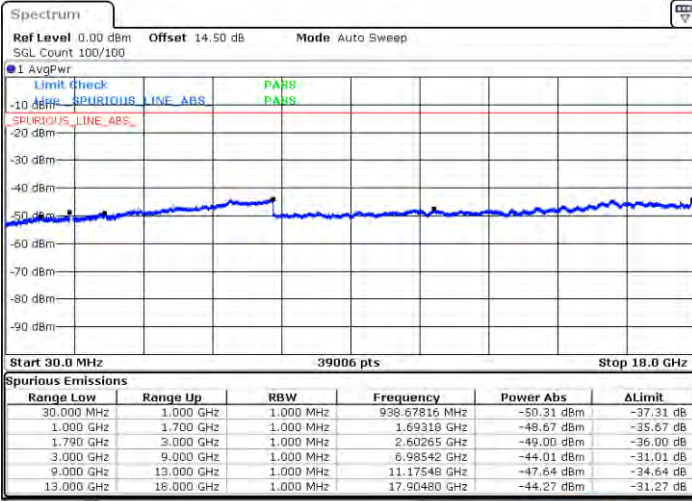

LTE Band 66C / 20MHz+15MHz

16QAM

Highest Channel / 1RB0 and 1RB74

Highest Channel / 1RB99 and 1RB0

Date: 2021/05/10:13

Date: 2021/05/10:42

Highest Channel / FullIRB

N/A

Date: 2021/04/17:30

LTE Band 66C / 20MHz+20MHz

16QAM

Lowest Channel / 1RB0 and 1RB99

Lowest Channel / 1RB99 and 1RB0

Date: 31.JAN.2021 21:59:42

Date: 4.JAN.2021 00:05:16

Lowest Channel / FullIRB

N/A

Date: 31.JAN.2021 23:54:08

LTE Band 66C / 20MHz+20MHz

16QAM

MiddleChannel / 1RB0 and 1RB99

Middle Channel / 1RB99 and 1RB0

Date: 4.JAN.2021 00:30:19

Date: 4.JAN.2021 00:31:54