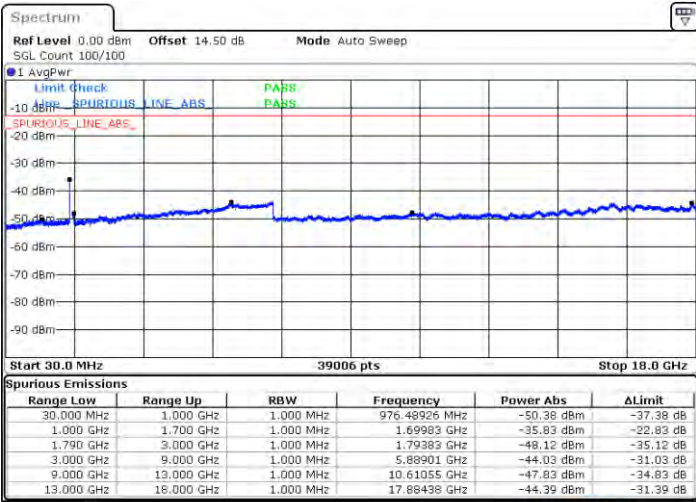

Highest Channel / 1RB0 and 1RB74

Highest Channel / 1RB74 and 1RB0

Date: 2021.01.21 02:39:26

Date: 2021.01.21 02:41:16

Highest Channel / FullIRB

N/A

Date: 2021.01.21 02:38:56

LTE Band 66C / 15MHz+20MHz

QPSK

Lowest Channel / 1RB0 and 1RB99

Lowest Channel / 1RB74 and 1RB0

Date: 2021/03/10 10:00

Date: 2021/03/11 11:58

Lowest Channel / FullRB

N/A

Date: 2021/03/01 11:36

LTE Band 66C / 15MHz+20MHz

QPSK

Middle Channel / 1RB0 and 1RB9

Middle Channel / 1RB74 and 1RB0

Date: 2021/03/30 19:19

Date: 2021/03/30 20:33

Middle Channel / FullIRB

N/A

Date: 2021/03/30 20:23

LTE Band 66C / 15MHz+20MHz

QPSK

Highest Channel / 1RB0 and 1RB99

Highest Channel / 1RB74 and 1RB0

Date: 2021/01/04 09:00

Date: 2021/01/04 10:52

Highest Channel / FullIRB