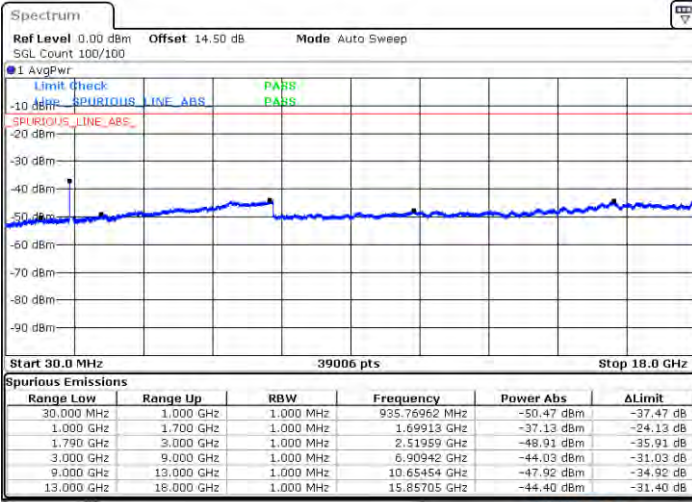

Middle Channel / FullIRB

N/A

Date: 2.JAN.2021 21:53:13

LTE Band 66C / 10MHz+15MHz

16QAM

Highest Channel / 1RB0 and 1RB74

Highest Channel / 1RB49 and 1RB0

Date: 21JAN,2021 22:31:23

Date: 21JAN,2021 22:35:31

Highest Channel / FullIRB

N/A

Date: 21JAN,2021 22:10:59

LTE Band 66C / 10MHz+20MHz

16QAM

Lowest Channel / 1RB0 and 1RB99

Lowest Channel / 1RB49 and 1RB0

Date: 2021/04/21 00:20:29

Date: 2021/04/21 00:25:43

Lowest Channel / FullIRB

N/A

Date: 2021/04/21 00:14:30

LTE Band 66C / 10MHz+20MHz

16QAM

Middle Channel / 1RB0 and 1RB9