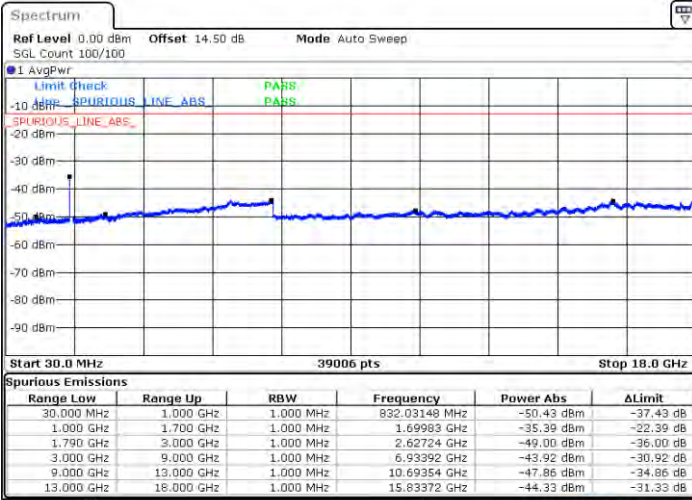

Date: 2021/01/20 00:47:30

Date: 2021/01/20 00:55:50

Highest Channel / FullIRB

N/A

Date: 2021/01/20 00:46:01

LTE Band 66C / 15MHz+10MHz

64QAM

Lowest Channel / 1RB0 and 1RB49

Lowest Channel / 1RB74 and 1RB0

Date: 2.7AN.2021 22:48:26

Date: 2.7AN.2021 22:58:46

Lowest Channel / FullIRB

N/A

Date: 2.7AN.2021 22:45:29

LTE Band 66C / 15MHz+10MHz

64QAM

Middle Channel / 1RB0 and 1RB49

Middle Channel / 1RB74 and 1RB0

Date: 2.7AN.2021 21:08:50

Date: 2.7AN.2021 21:16:17

Middle Channel / FullIRB

N/A

Date: 2.7AN.2021 21:07:39

LTE Band 66C / 15MHz+10MHz