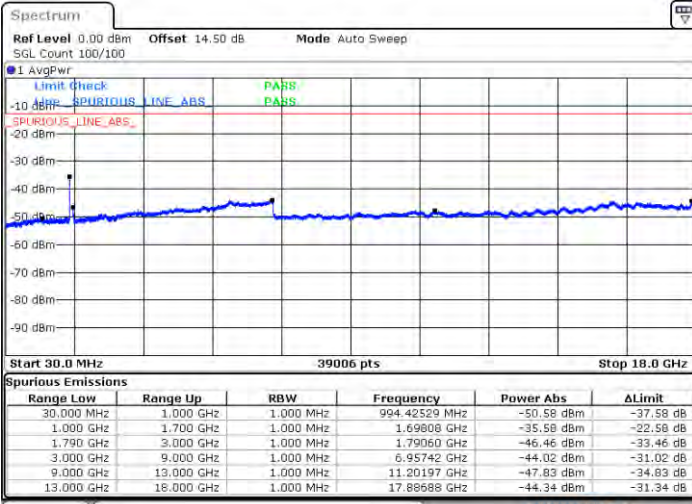

Highest Channel / 1RB99 and 1RB0

Date: 2021/01/14 01:47:52

Date: 2021/01/14 01:54:11

Highest Channel / FullRB

N/A

Date: 2021/01/14 01:42:41

LTE Band 66C / 20MHz+15MHz

16QAM

Lowest Channel / 1RB0 and 1RB74

Lowest Channel / 1RB99 and 1RB0

Date: 2021.07.01 04:29:54

Date: 2021.07.01 04:35:00

Lowest Channel / FullIRB

N/A

Date: 2021.07.01 04:23:27

LTE Band 66C / 20MHz+15MHz

LTE Band 66C / 20MHz+15MHz

16QAM

Highest Channel / 1RB0 and 1RB74

Highest Channel / 1RB99 and 1RB0

Date: 2021/05/10:13

Date: 2021/05/10:42

Highest Channel / FullIRB

N/A