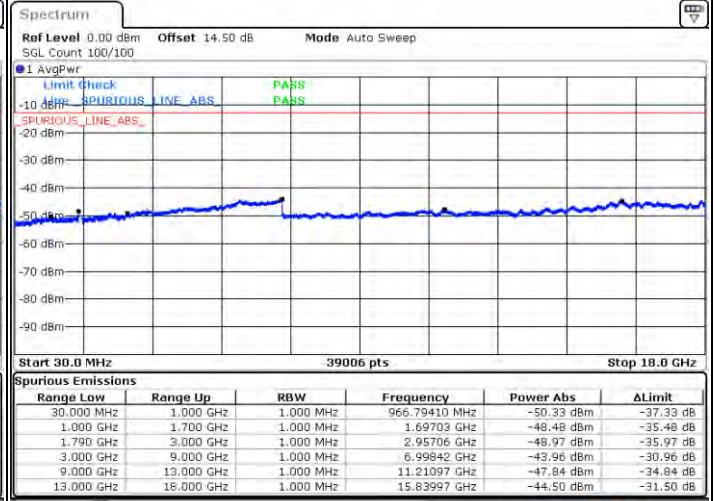

Date: 2021/04/21 00:30:56

Middle Channel / FullRB

N/A

Date: 2021/04/21 00:22:17

LTE Band 66C / 10MHz+20MHz

64QAM

Highest Channel / 1RB0 and 1RB99

Highest Channel / 1RB49 and 1RB0

Date: 2021/01/20 00:47:30

Date: 2021/01/20 00:55:50

Highest Channel / FullIRB

N/A

Date: 2021/01/20 00:46:01

LTE Band 66C / 15MHz+10MHz

64QAM

Lowest Channel / 1RB0 and 1RB49

Lowest Channel / 1RB74 and 1RB0

Date: 2.7AN.2021 22:48:26

Date: 2.7AN.2021 22:58:46

Lowest Channel / FullIRB

N/A

Date: 2.7AN.2021 22:45:29

LTE Band 66C / 15MHz+10MHz

64QAM