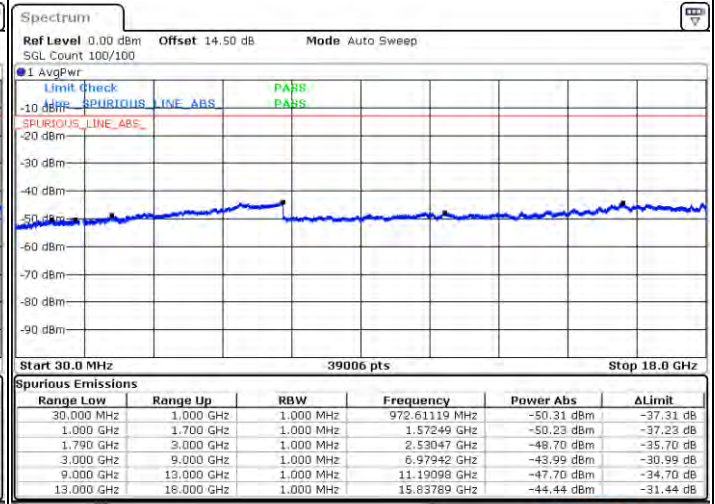

Date: 2.7AN.2021 21:28:58

Highest Channel / FullIRB

N/A

Date: 2.7AN.2021 23:18:00

LTE Band 66C / 15MHz+15MHz

QPSK

Lowest Channel / 1RB0 and 1RB74

Lowest Channel / 1RB74 and 1RB0

Date: 2021.01.21 02:07:06

Date: 2021.01.21 02:08:46

Lowest Channel / FullIRB

N/A

Date: 2021.01.21 01:59:47

LTE Band 66C / 15MHz+15MHz

QPSK

Middle Channel / 1RB0 and 1RB74

Middle Channel / 1RB74 and 1RB0

Date: 2021.01.21 02:11:08

Date: 2021.01.21 02:11:13

Middle Channel / FullRB

N/A

Date: 2021.01.21 02:14:20

LTE Band 66C / 15MHz+15MHz

QPSK

Highest Channel / 1RB0 and 1RB74

Highest Channel / 1RB74 and 1RB0

Date: 2021.01.21 02:39:26

Date: 2021.01.21 02:41:16

Highest Channel / FullIRB

N/A

Date: 2021.01.21 02:38:56

LTE Band 66C / 15MHz+20MHz