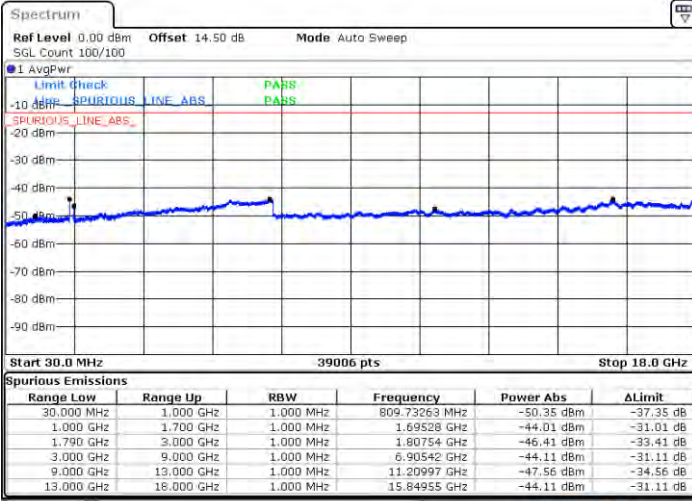

Date: 2.7AN.2021 21:28:58

Highest Channel / FullIRB

N/A

Date: 2.7AN.2021 23:18:00

LTE Band 66C / 15MHz+15MHz

QPSK

Lowest Channel / 1RB0 and 1RB74

Lowest Channel / 1RB74 and 1RB0

Date: 2021.01.21 02:07:06

Date: 2021.01.21 02:08:46

Lowest Channel / FullIRB

N/A

Date: 2021.01.21 01:59:47

LTE Band 66C / 15MHz+15MHz

QPSK

Middle Channel / 1RB0 and 1RB74

Middle Channel / 1RB74 and 1RB0

Date: 2021.01.21 02:11:08

Date: 2021.01.21 02:11:13

Middle Channel / FullRB

N/A

Date: 2021.01.21 02:14:20

LTE Band 66C / 15MHz+15MHz

QPSK

Highest Channel / 1RB0 and 1RB74

Highest Channel / 1RB74 and 1RB0

Date: 2021.01.21 02:39:26

Date: 2021.01.21 02:41:16

Highest Channel / FullIRB

N/A

Date: 2021.01.21 02:38:56

LTE Band 66C / 15MHz+20MHz