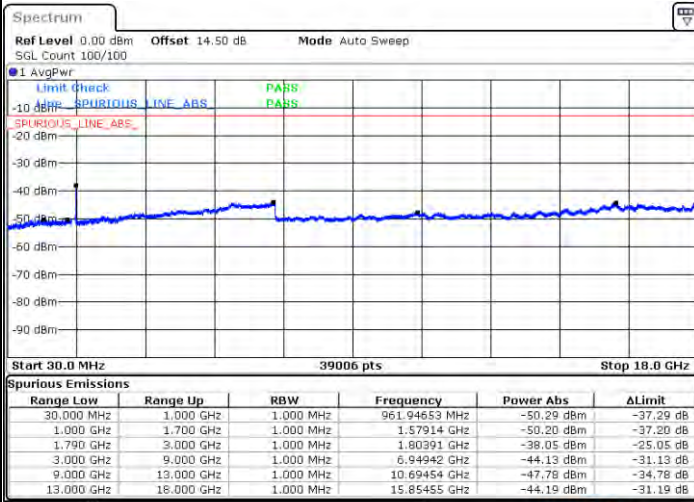

Highest Channel / 1RB0 and 1RB74

Highest Channel / 1RB74 and 1RB0

Date: 2021.01.21 02:39:26

Date: 2021.01.21 02:41:16

Highest Channel / FullIRB

N/A

Date: 2021.01.21 02:38:56

LTE Band 66C / 15MHz+20MHz

QPSK

Lowest Channel / 1RB0 and 1RB99

Lowest Channel / 1RB74 and 1RB0

Date: 2021/03/10 10:00

Date: 2021/03/11 11:58

Lowest Channel / FullRB

N/A

Date: 2021/03/01 11:36

LTE Band 66C / 15MHz+20MHz

QPSK

Middle Channel / 1RB0 and 1RB9

Middle Channel / 1RB74 and 1RB0

Date: 2021/03/30 19:19

Date: 2021/03/30 20:33

Middle Channel / FullIRB

N/A

Date: 2021/03/30 20:23

LTE Band 66C / 15MHz+20MHz

QPSK

Highest Channel / 1RB0 and 1RB99

Highest Channel / 1RB74 and 1RB0

Date: 2021/01/04 09:00

Date: 2021/01/04 10:52

Highest Channel / FullIRB