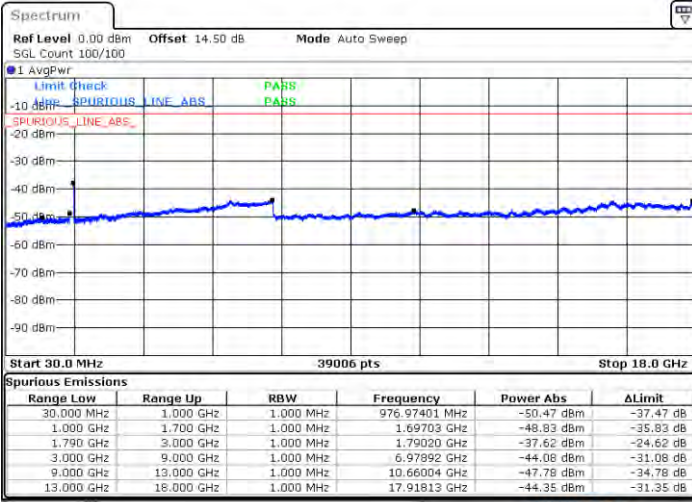

Date: 2021/01/24 13:01:24:13

Date: 2021/01/27:24

Middle Channel / FullIRB

N/A

Date: 2021/01/20:49

LTE Band 66C / 20MHz+10MHz

16QAM

Highest Channel / 1RB0 and 1RB49

Highest Channel / 1RB99 and 1RB0

Date: 2021/01/14 01:47:52

Date: 2021/01/14 01:54:11

Highest Channel / FullRB

N/A

Date: 2021/01/14 01:42:41

LTE Band 66C / 20MHz+15MHz

16QAM

Lowest Channel / 1RB0 and 1RB74

Lowest Channel / 1RB99 and 1RB0

Date: 2021.07.01 04:29:54

Date: 2021.07.01 04:35:00

Lowest Channel / FullIRB

N/A

Date: 2021.07.01 04:23:27

LTE Band 66C / 20MHz+15MHz