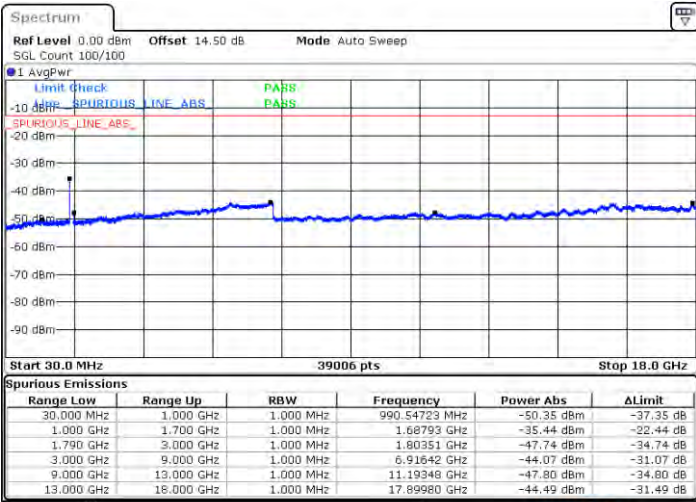

LTE Band 66C / 5MHz+20MHz

16QAM

Highest Channel / 1RB0 and 1RB99

Highest Channel / 1RB24 and 1RB0

Date: 2021/01/21 21:01:00

Date: 2021/01/21 23:47:00

Highest Channel / FullRB

N/A

Date: 2021/01/21 22:56:00

LTE Band 66C / 10MHz+15MHz

16QAM

Lowest Channel / 1RB0 and 1RB74

Lowest Channel / 1RB49 and 1RB0

Date: 2.7AN.2021 21:40:27

Date: 2.7AN.2021 21:47:04

Lowest Channel / FullIRB

Middle Channel / FullIRB

N/A

Date: 2.JAN.2021 21:53:13

LTE Band 66C / 10MHz+15MHz

16QAM

Highest Channel / 1RB0 and 1RB74

Highest Channel / 1RB49 and 1RB0

Date: 21JAN,2021 22:31:23