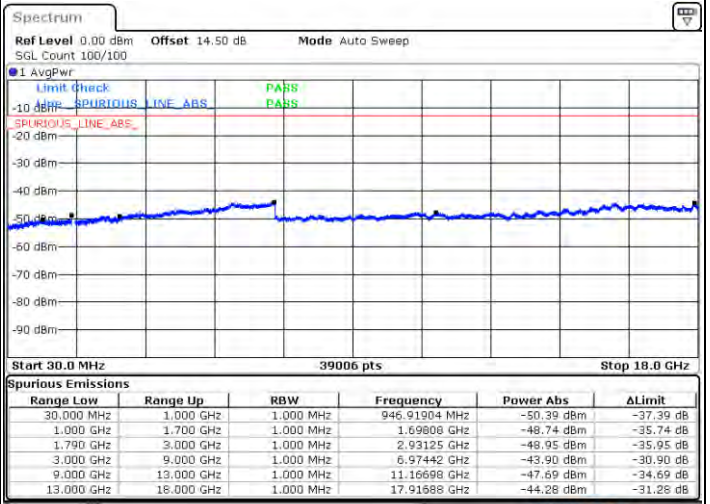

Middle Channel / FullIRB

N/A

Date: 4.JAN.2021 00:15:57

LTE Band 66C / 20MHz+20MHz

16QAM

Highest Channel / 1RB0 and 1RB99

Highest Channel / 1RB99 and 1RB0

Date: 4.JAN.2021 00:51:00

Date: 4.JAN.2021 00:58:00

Highest Channel / FullIRB

N/A

Date: 4.JAN.2021 00:44:59

LTE Band 66C / 5MHz+20MHz

64QAM

Lowest Channel / 1RB0 and 1RB99

Lowest Channel / 1RB24 and 1RB0

Date: 31 JAN 2021 22:22:15

Date: 31 JAN 2021 22:22:12

Lowest Channel / FullIRB

N/A

Date: 31 JAN 2021 22:19:54

LTE Band 66C / 5MHz+20MHz

64QAM

Middle Channel / 1RB0 and 1RB9