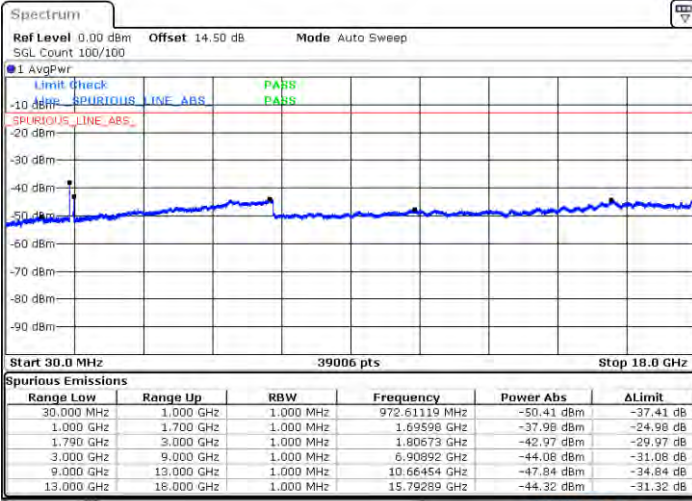

LTE Band 66C / 10MHz+20MHz

QPSK

Highest Channel / 1RB0 and 1RB99

Highest Channel / 1RB49 and 1RB0

Date: 2021/01/20 00:49:42

Date: 2021/01/20 00:51:17

Highest Channel / FullIRB

N/A

Date: 2021/01/20 00:48:20

LTE Band 66C / 15MHz+10MHz

QPSK

Lowest Channel / 1RB0 and 1RB49

Lowest Channel / 1RB74 and 1RB0

Date: 2.JAN.2021 22:51:56

Date: 2.JAN.2021 22:54:46

Lowest Channel / FullIRB

Middle Channel / FullIRB

N/A

Date: 2.7AN.2021 23:01:09

LTE Band 66C / 15MHz+10MHz

QPSK

Highest Channel / 1RB0 and 1RB49

Highest Channel / 1RB74 and 1RB0

Date: 2.7AN.2021 21:27:56