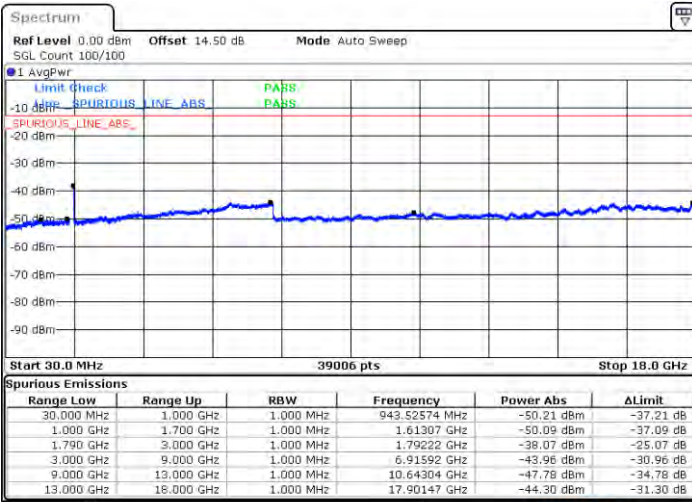

N/A

Date: 2.JAN.2021 22:40:13

LTE Band 66C / 15MHz+10MHz

QPSK

Middle Channel / 1RB0 and 1RB49

Middle Channel / 1RB74 and 1RB0

Date: 2.7AN.2021 22:40:33

Date: 2.7AN.2021 23:11:52

Middle Channel / FullIRB

N/A

Date: 2.7AN.2021 23:01:09

LTE Band 66C / 15MHz+10MHz

QPSK

Highest Channel / 1RB0 and 1RB49

Highest Channel / 1RB74 and 1RB0

Date: 2.7AN.2021 21:27:56

Date: 2.7AN.2021 21:28:58

Highest Channel / FullIRB

N/A

Date: 2.7AN.2021 23:18:00

LTE Band 66C / 15MHz+15MHz

QPSK

Lowest Channel / 1RB0 and 1RB74

Lowest Channel / 1RB74 and 1RB0

Date: 2021.01.21 02:07:06

Date: 2021.01.21 02:08:46

Lowest Channel / FullIRB

N/A

Date: 2021.01.21 01:59:47

LTE Band 66C / 15MHz+15MHz

QPSK

Middle Channel / 1RB0 and 1RB74