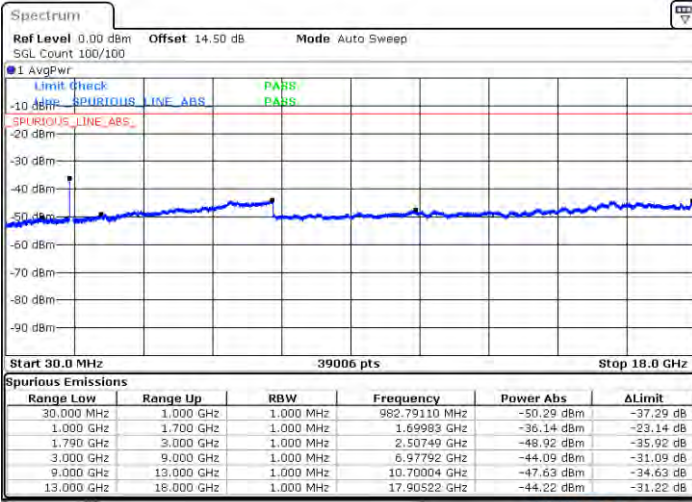

Highest Channel / 1RB0 and 1RB99

Highest Channel / 1RB49 and 1RB0

Date: 2021/04/21 00:48:37

Date: 2021/04/21 00:51:03

Highest Channel / FullIRB

N/A

Date: 2021/04/21 00:44:39

LTE Band 66C / 15MHz+10MHz

16QAM

Lowest Channel / 1RB0 and 1RB49

Lowest Channel / 1RB74 and 1RB0

Date: 2.7AN.2021 22:49:51

Date: 2.7AN.2021 22:56:48

Lowest Channel / FullIRB

N/A

Date: 2.7AN.2021 22:44:11

LTE Band 66C / 15MHz+10MHz

16QAM

Middle Channel / 1RB0 and 1RB49

Middle Channel / 1RB74 and 1RB0

Date: 2.7AN.2021 21:09:43

Date: 2.7AN.2021 21:11:34

Middle Channel / FullIRB

N/A

Date: 2.7AN.2021 21:05:30

LTE Band 66C / 15MHz+10MHz

16QAM

Highest Channel / 1RB0 and 1RB49

Highest Channel / 1RB74 and 1RB0

Date: 2.7AN.2021 21:26:03

Date: 2.7AN.2021 21:32:06

Highest Channel / FullIRB