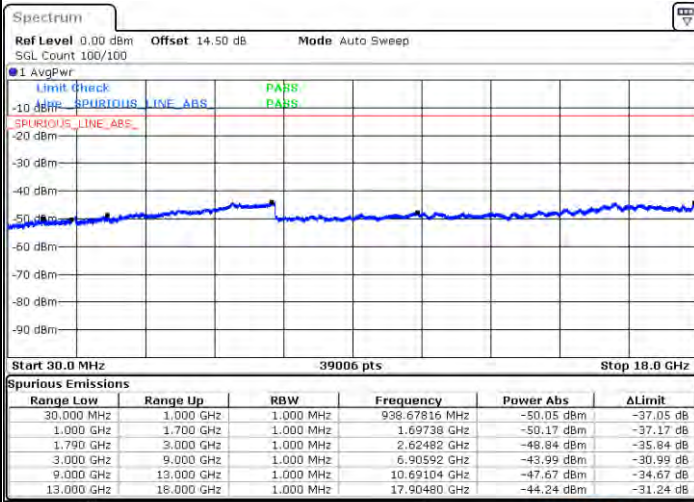

Highest Channel / FullIRB

N/A

Date: 2021/05/11 11:45

LTE Band 66C / 20MHz+20MHz

QPSK

Lowest Channel / 1RB0 and 1RB99

Lowest Channel / 1RB99 and 1RB0

Date: 4.JAN.2021 00:02:04

Date: 4.JAN.2021 00:04:04

Lowest Channel / FullIRB

N/A

Date: 3.JAN.2021 23:52:04

LTE Band 66C / 20MHz+20MHz

QPSK

MiddleChannel / 1RB0 and 1RB99

Middle Channel / 1RB99 and 1RB0

Date: 4.JAN.2021 00:31:59

Date: 4.JAN.2021 00:32:54

Middle Channel / FullIRB

N/A

Date: 4.JAN.2021 00:31:54

LTE Band 66C / 20MHz+20MHz

QPSK

Highest Channel / 1RB0 and 1RB99

Highest Channel / 1RB99 and 1RB0

Date: 4.JAN.2021 00:55:16

Date: 4.JAN.2021 00:57:04

Highest Channel / FullIRB

N/A

Date: 4.JAN.2021 00:37:44

LTE Band 66C / 5MHz+20MHz

16QAM