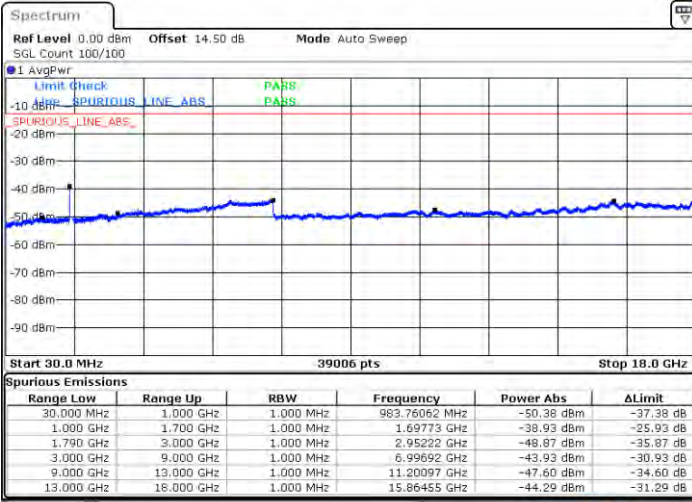

Date: 4.JAN.2021 00:31:59

Date: 4.JAN.2021 00:32:54

Middle Channel / FullIRB

N/A

Date: 4.JAN.2021 00:31:54

LTE Band 66C / 20MHz+20MHz

QPSK

Highest Channel / 1RB0 and 1RB99

Highest Channel / 1RB99 and 1RB0

Date: 4.JAN.2021 00:55:16

Date: 4.JAN.2021 00:57:04

Highest Channel / FullIRB

N/A

Date: 4.JAN.2021 00:37:44

LTE Band 66C / 5MHz+20MHz

16QAM

Lowest Channel / 1RB0 and 1RB99

Lowest Channel / 1RB24 and 1RB0

Date: 2021.07.01 22:24:03

Date: 2021.07.01 22:29:41

Lowest Channel / FullRB

N/A

Date: 2021.07.01 22:18:02

LTE Band 66C / 5MHz+20MHz

LTE Band 66C / 5MHz+20MHz

16QAM

Highest Channel / 1RB0 and 1RB99

Highest Channel / 1RB24 and 1RB0

Date: 2021/01/21 21:01:00

Date: 2021/01/21 23:47:00

Highest Channel / FullRB

N/A