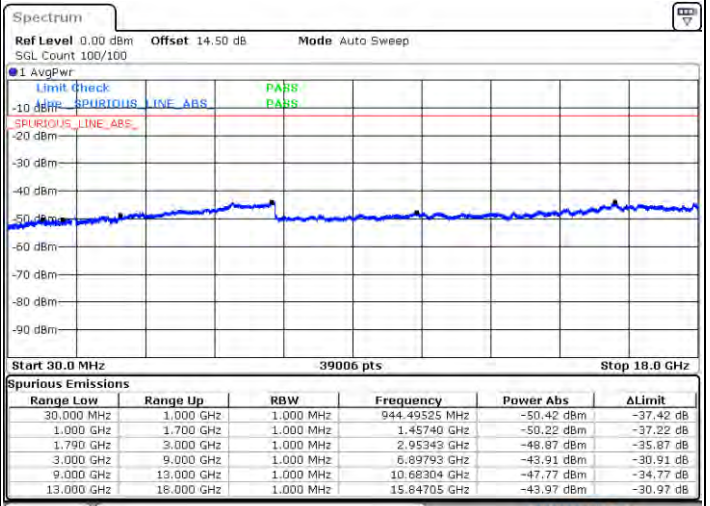

Date: 4.JAN.2021 00:58:00

Highest Channel / FullIRB

N/A

Date: 4.JAN.2021 00:44:59

LTE Band 66C / 5MHz+20MHz

64QAM

Lowest Channel / 1RB0 and 1RB99

Lowest Channel / 1RB24 and 1RB0

Date: 31 JAN 2021 22:22:15

Date: 31 JAN 2021 22:22:12

Lowest Channel / FullIRB

N/A

Date: 31 JAN 2021 22:19:54

LTE Band 66C / 5MHz+20MHz

64QAM

Middle Channel / 1RB0 and 1RB9

Middle Channel / 1RB24 and 1RB0

Date: 2021/01/20 22:45:10

Date: 2021/01/20 22:51:30

Middle Channel / FullIRB

N/A

Date: 2021/01/20 22:44:11

LTE Band 66C / 5MHz+20MHz

64QAM