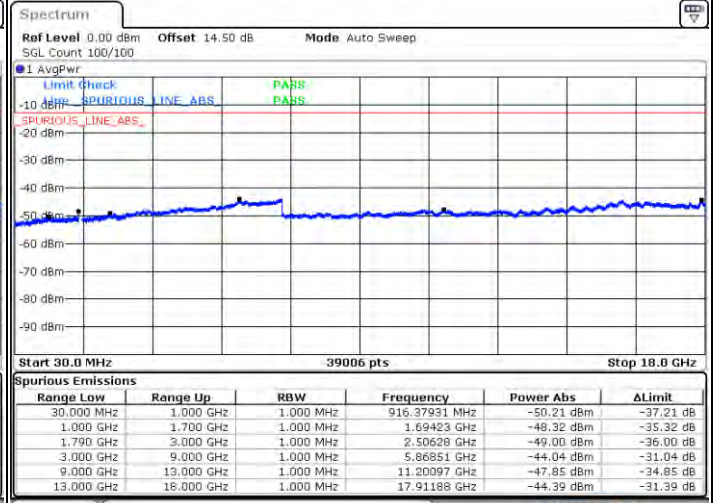

Date: 2.7AN.2021 21:05:30

LTE Band 66C / 15MHz+10MHz

16QAM

Highest Channel / 1RB0 and 1RB49

Highest Channel / 1RB74 and 1RB0

Date: 2.7AN.2021 21:26:03

Date: 2.7AN.2021 21:32:06

Highest Channel / FullIRB

N/A

Date: 2.7AN.2021 21:19:43

LTE Band 66C / 15MHz+15MHz

16QAM

Lowest Channel / 1RB0 and 1RB74

Lowest Channel / 1RB74 and 1RB0

Date: 2021/02/05 10:57

Date: 2021/02/10 10:13

Lowest Channel / FullIRB

N/A

Date: 2021/02/10 10:19

LTE Band 66C / 15MHz+15MHz

16QAM

Middle Channel / 1RB0 and 1RB74

Middle Channel / 1RB74 and 1RB0

Date: 31.JAN.2021 02:14:42