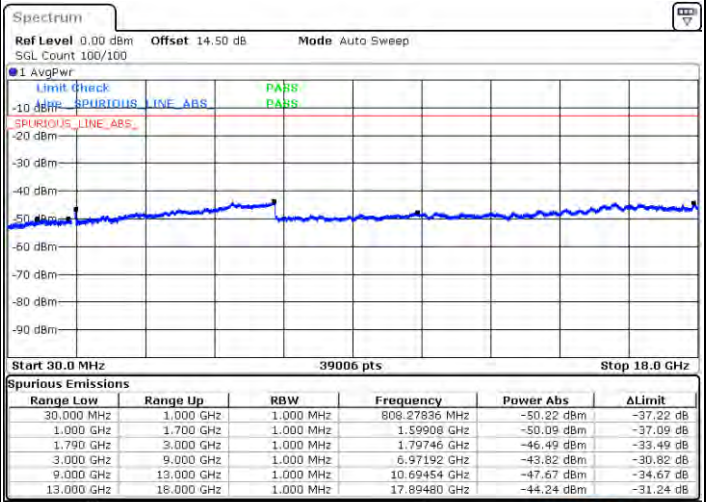

Date: 31 JAN 2021 22:22:15

Date: 31 JAN 2021 22:22:12

Lowest Channel / FullIRB

N/A

Date: 31 JAN 2021 22:19:54

LTE Band 66C / 5MHz+20MHz

64QAM

Middle Channel / 1RB0 and 1RB9

Middle Channel / 1RB24 and 1RB0

Date: 2021/01/20 22:45:10

Date: 2021/01/20 22:51:30

Middle Channel / FullIRB

N/A

Date: 2021/01/20 22:44:11

LTE Band 66C / 5MHz+20MHz

64QAM

Highest Channel / 1RB0 and 1RB99

Highest Channel / 1RB24 and 1RB0

Date: 2021/04/21 21:01:04

Date: 2021/04/21 23:48:12

Highest Channel / FullIRB

N/A

Date: 2021/04/21 22:59:03

LTE Band 66C / 10MHz+15MHz