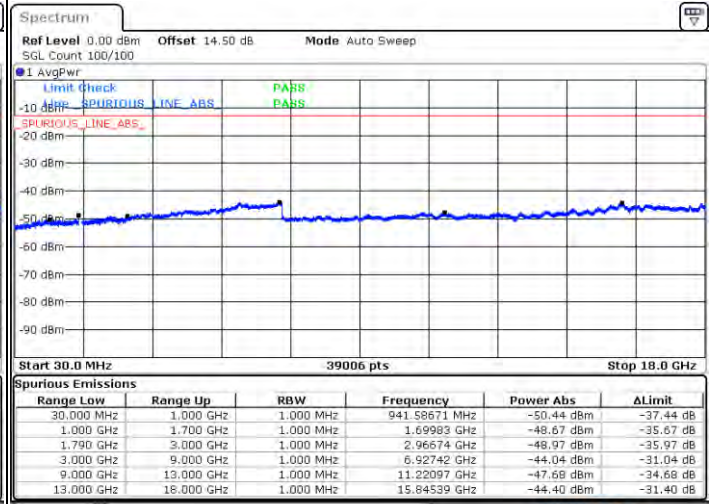

Date: 2021/03/30 20:23

LTE Band 66C / 15MHz+20MHz

QPSK

Highest Channel / 1RB0 and 1RB99

Highest Channel / 1RB74 and 1RB0

Date: 2021/01/04 09:00

Date: 2021/01/04 10:52

Highest Channel / FullIRB

N/A

Date: 2021/01/03 15:04

LTE Band 66C / 20MHz+5MHz

QPSK

Lowest Channel / 1RB0 and 1RB24

Lowest Channel / 1RB99 and 1RB0

Date: 21 JAN 2021 05:14:09

Date: 21 JAN 2021 05:40:59

Lowest Channel / FullIRB

N/A

Date: 21 JAN 2021 05:32:42

LTE Band 66C / 20MHz+5MHz

QPSK

Middle Channel / 1RB0 and 1RB24

Middle Channel / 1RB99 and 1RB0

Date: 2021/05/19 05:49:03

Date: 2021/05/19 05:49:59

Middle Channel / FullIRB

N/A

Date: 2021/05/19 05:48:53

LTE Band 66C / 20MHz+5MHz

QPSK

Highest Channel / 1RB0 and 1RB24

Highest Channel / 1RB99 and 1RB0