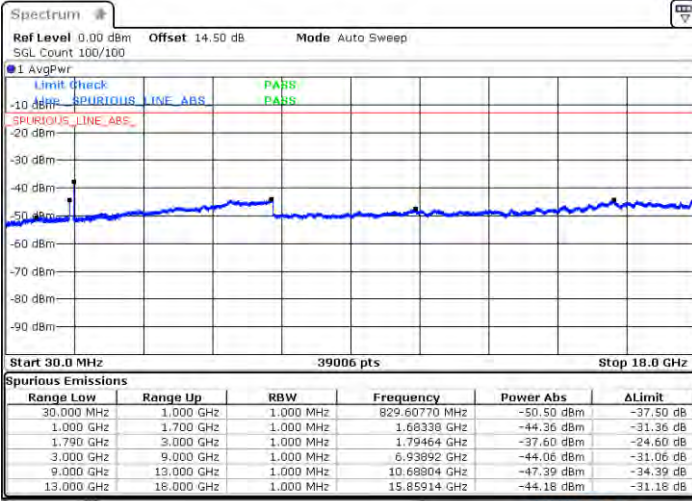

Date: 2. JAN. 2021 21:54:31

LTE Band 66C / 10MHz+15MHz

64QAM

Highest Channel / 1RB0 and 1RB74

Highest Channel / 1RB49 and 1RB0

Date: 2.7AN.2021 22:28:24

Date: 2.7AN.2021 22:37:41

Highest Channel / FullIRB

N/A

Date: 2.7AN.2021 22:12:03

LTE Band 66C / 10MHz+20MHz

64QAM

Lowest Channel / 1RB0 and 1RB99

Lowest Channel / 1RB49 and 1RB0

Date: 2021/01/20 00:16:28

Date: 2021/01/20 00:27:41

Lowest Channel / FullIRB

N/A

Date: 2021/01/20 00:16:00

LTE Band 66C / 10MHz+20MHz

64QAM

Middle Channel / 1RB0 and 1RB9

Middle Channel / 1RB49 and 1RB0

Date: 2021/04/21 00:11:35