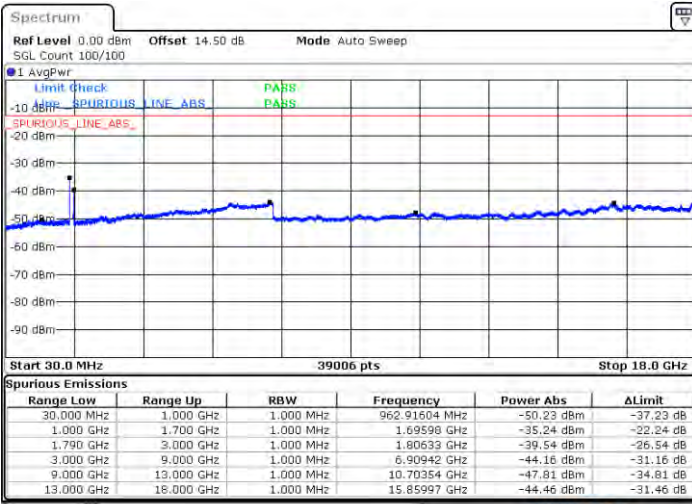

Date: 2021/01/14 14:40

Lowest Channel / FullIRB

N/A

Date: 2021/01/02 14:24

LTE Band 66C / 20MHz+10MHz

16QAM

Middle Channel / 1RB0 and 1RB49

Middle Channel / 1RB99 and 1RB0

Date: 2021/01/24 13:01:24:13

Date: 2021/01/27:24

Middle Channel / FullIRB

N/A

Date: 2021/01/20:49

LTE Band 66C / 20MHz+10MHz

16QAM

Highest Channel / 1RB0 and 1RB49

Highest Channel / 1RB99 and 1RB0

Date: 2021/01/14 01:47:52

Date: 2021/01/14 01:54:11

Highest Channel / FullRB

N/A

Date: 2021/01/14 01:42:41

LTE Band 66C / 20MHz+15MHz

16QAM