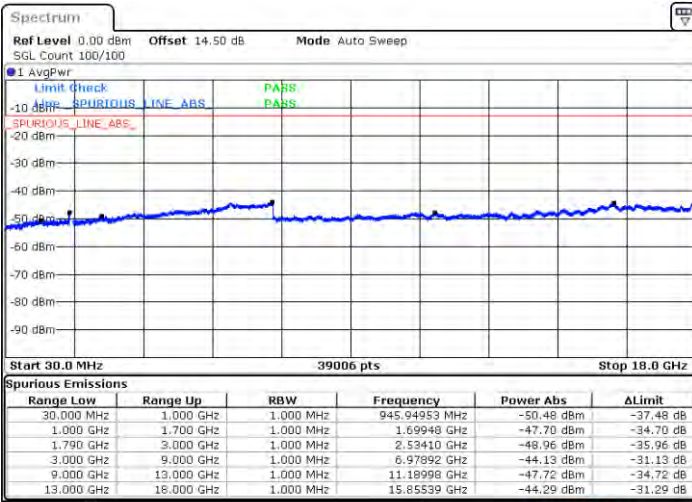

Date: 31.JAN.2021 02:14:32

Middle Channel / FullIRB

N/A

Date: 31.JAN.2021 02:15:32

LTE Band 66C / 15MHz+15MHz

16QAM

Highest Channel / 1RB0 and 1RB74

Highest Channel / 1RB74 and 1RB0

Date: 2021/01/02 02:37:11

Date: 2021/01/02 02:43:20

Highest Channel / FullIRB

N/A

Date: 2021/01/02 02:11:09

LTE Band 66C / 15MHz+20MHz

16QAM

Lowest Channel / 1RB0 and 1RB99

Lowest Channel / 1RB74 and 1RB0

Date: 2021/03/08:19

Date: 2021/03/11:12

Lowest Channel / FullIRB

N/A

Date: 2021/03/08:26

LTE Band 66C / 15MHz+20MHz

16QAM