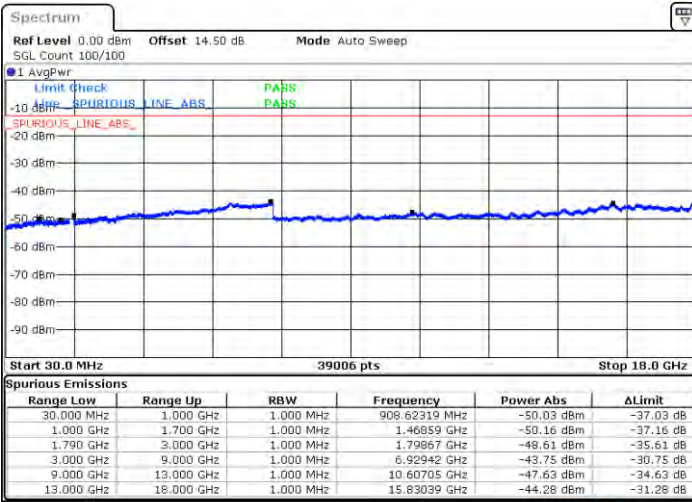

N/A

Date: 31.JAN.2021 23:54:08

LTE Band 66C / 20MHz+20MHz

16QAM

MiddleChannel / 1RB0 and 1RB99

Middle Channel / 1RB99 and 1RB0

Date: 4.JAN.2021 00:30:19

Date: 4.JAN.2021 00:31:54

Middle Channel / FullIRB

N/A

Date: 4.JAN.2021 00:15:57

LTE Band 66C / 20MHz+20MHz

16QAM

Highest Channel / 1RB0 and 1RB99

Highest Channel / 1RB99 and 1RB0

Date: 4.JAN.2021 00:51:00

Date: 4.JAN.2021 00:58:00

Highest Channel / FullIRB

N/A

Date: 4.JAN.2021 00:44:59

LTE Band 66C / 5MHz+20MHz

64QAM

Lowest Channel / 1RB0 and 1RB99

Lowest Channel / 1RB24 and 1RB0