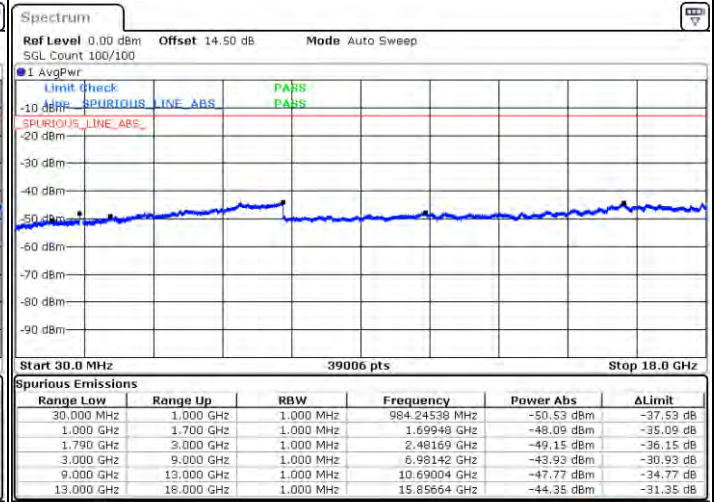

QPSK

Highest Channel / 1RB0 and 1RB49

Highest Channel / 1RB99 and 1RB0

Date: 2021/01/20 01:49:40

Date: 2021/01/20 01:52:22

Highest Channel / FullRB

N/A

Date: 2021/01/20 01:59:51

LTE Band 66C / 20MHz+15MHz

QPSK

Lowest Channel / 1RB0 and 1RB74

Lowest Channel / 1RB99 and 1RB0

Date: 2021/04/31:46

Date: 2021/04/31:10

Lowest Channel / FullRB

N/A

Date: 2021/04/20:47

LTE Band 66C / 20MHz+15MHz

QPSK

Middle Channel / 1RB0 and 1RB74

Middle Channel / 1RB99 and 1RB0

Date: 2021/04/08 19

Date: 2021/04/08 20

Middle Channel / FullIRB

N/A

Date: 2021/04/08 19

LTE Band 66C / 20MHz+15MHz

QPSK

Highest Channel / 1RB0 and 1RB74

Highest Channel / 1RB99 and 1RB0

Date: 2021/05/11 11:46

Date: 2021/05/11 11:45