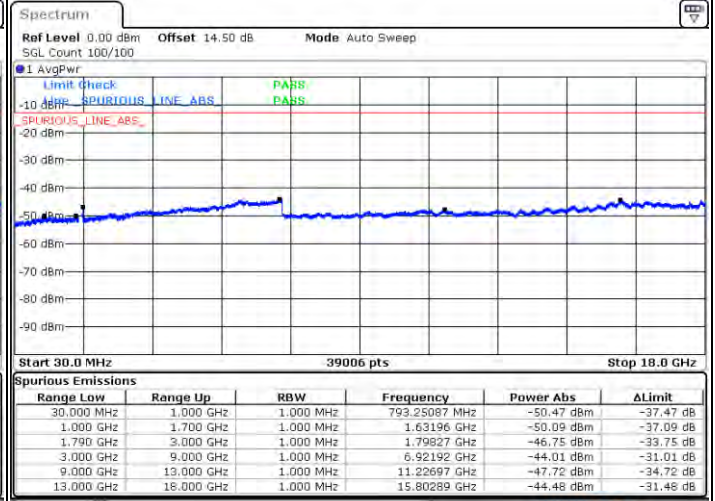

Date: 2021/01/02 02:37:11

Date: 2021/01/02 02:43:20

Highest Channel / FullIRB

N/A

Date: 2021/01/02 02:11:09

LTE Band 66C / 15MHz+20MHz

16QAM

Lowest Channel / 1RB0 and 1RB99

Lowest Channel / 1RB74 and 1RB0

Date: 2021/03/08:19

Date: 2021/03/11:12

Lowest Channel / FullIRB

N/A

Date: 2021/03/08:26

LTE Band 66C / 15MHz+20MHz

16QAM

Middle Channel / 1RB0 and 1RB9

Middle Channel / 1RB74 and 1RB0

Date: 2021/03/31 19:19

Date: 2021/03/31 20:08

Middle Channel / FullIRB

N/A

Date: 2021/03/31 19:44

LTE Band 66C / 15MHz+20MHz

16QAM

Highest Channel / 1RB0 and 1RB99

Highest Channel / 1RB74 and 1RB0

Date: 2021/04/06 04:06:39

Date: 2021/04/11 04:11:58

Highest Channel / FullIRB

N/A

Date: 2021/04/06 04:00:36