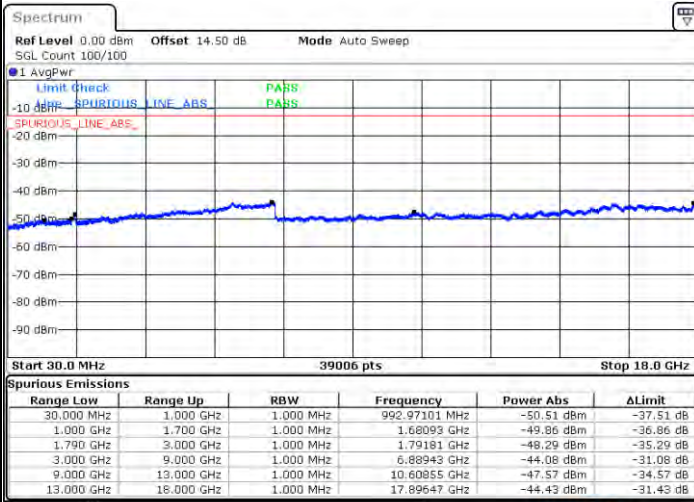

Date: 2021/04/20:47

LTE Band 66C / 20MHz+15MHz

QPSK

Middle Channel / 1RB0 and 1RB74

Middle Channel / 1RB99 and 1RB0

Date: 2021/04/08 19

Date: 2021/04/08 20

Middle Channel / FullIRB

N/A

Date: 2021/04/08 19

LTE Band 66C / 20MHz+15MHz

QPSK

Highest Channel / 1RB0 and 1RB74

Highest Channel / 1RB99 and 1RB0

Date: 2021/05/11 11:46

Date: 2021/05/11 11:45

Highest Channel / FullIRB

N/A

Date: 2021/05/11 11:45

LTE Band 66C / 20MHz+20MHz

QPSK

Lowest Channel / 1RB0 and 1RB99

Lowest Channel / 1RB99 and 1RB0

Date: 4.JAN.2021 00:02:04