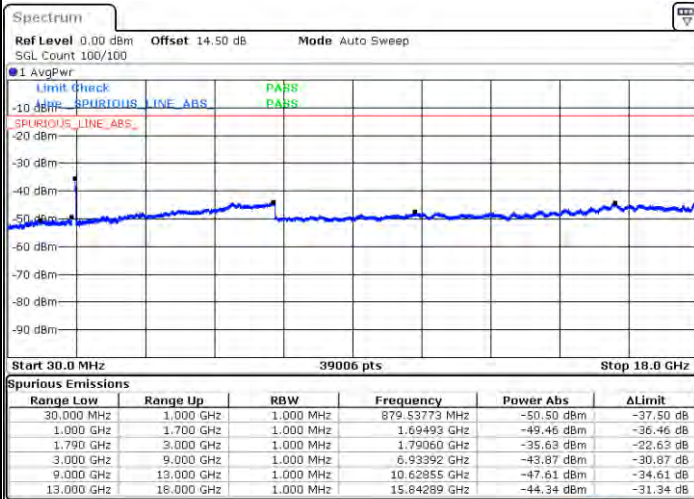

Lowest Channel / FullIRB

N/A

Date: 2021/02/10 10:19

LTE Band 66C / 15MHz+15MHz

16QAM

Middle Channel / 1RB0 and 1RB74

Middle Channel / 1RB74 and 1RB0

Date: 31.JAN.2021 02:14:42

Date: 31.JAN.2021 02:14:32

Middle Channel / FullIRB

N/A

Date: 31.JAN.2021 02:15:32

LTE Band 66C / 15MHz+15MHz

16QAM

Highest Channel / 1RB0 and 1RB74

Highest Channel / 1RB74 and 1RB0

Date: 2021/01/02 02:37:11

Date: 2021/01/02 02:43:20

Highest Channel / FullIRB

N/A

Date: 2021/01/02 02:11:09

LTE Band 66C / 15MHz+20MHz

16QAM

Lowest Channel / 1RB0 and 1RB99