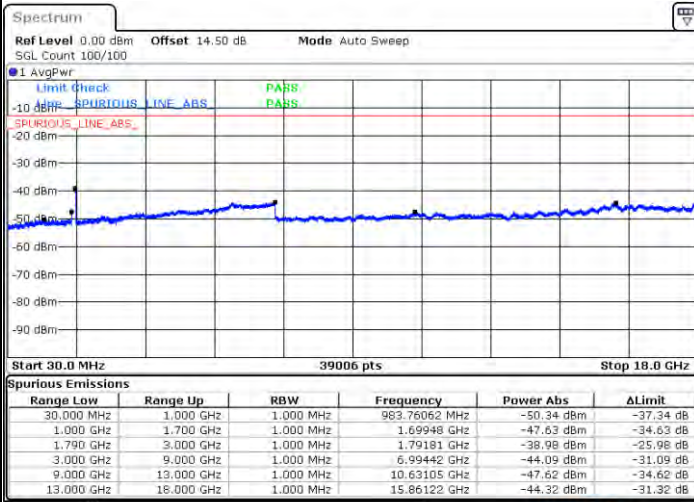

Date: 2021/04/20:47

LTE Band 66C / 20MHz+15MHz

QPSK

Middle Channel / 1RB0 and 1RB74

Middle Channel / 1RB99 and 1RB0

Date: 2021/04/08 19

Date: 2021/04/08 20

Middle Channel / FullIRB

N/A

Date: 2021/04/08 19

LTE Band 66C / 20MHz+15MHz

QPSK

Highest Channel / 1RB0 and 1RB74

Highest Channel / 1RB99 and 1RB0

Date: 2021/05/11 11:46

Date: 2021/05/11 11:45

Highest Channel / FullIRB

N/A

Date: 2021/05/11 11:45

LTE Band 66C / 20MHz+20MHz

QPSK

Lowest Channel / 1RB0 and 1RB99

Lowest Channel / 1RB99 and 1RB0

Date: 4.JAN.2021 00:02:04

Date: 4.JAN.2021 00:04:04

Lowest Channel / FullIRB

N/A

Date: 3.JAN.2021 23:52:04

LTE Band 66C / 20MHz+20MHz

QPSK

MiddleChannel / 1RB0 and 1RB99

Middle Channel / 1RB99 and 1RB0