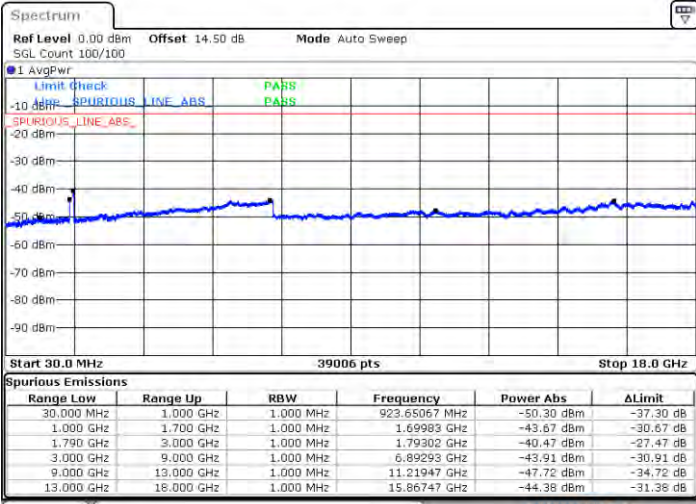

Date: 2021/04/17:30

LTE Band 66C / 20MHz+20MHz

16QAM

Lowest Channel / 1RB0 and 1RB99

Lowest Channel / 1RB99 and 1RB0

Date: 31.JAN.2021 21:59:42

Date: 4.JAN.2021 00:05:16

Lowest Channel / FullIRB

N/A

Date: 31.JAN.2021 23:54:08

LTE Band 66C / 20MHz+20MHz

16QAM

MiddleChannel / 1RB0 and 1RB99

Middle Channel / 1RB99 and 1RB0

Date: 4.JAN.2021 00:30:19

Date: 4.JAN.2021 00:31:54

Middle Channel / FullIRB

N/A

Date: 4.JAN.2021 00:15:57

LTE Band 66C / 20MHz+20MHz

16QAM

Highest Channel / 1RB0 and 1RB99

Highest Channel / 1RB99 and 1RB0

Date: 4.JAN.2021 00:51:00