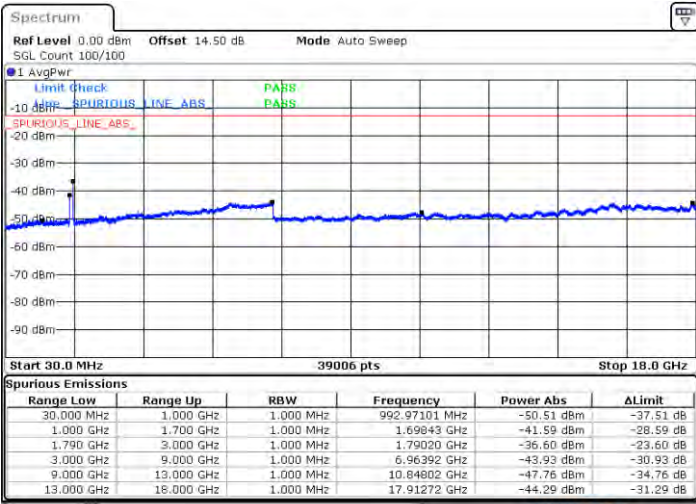

LTE Band 66C / 20MHz+5MHz

16QAM

Lowest Channel / 1RB0 and 1RB24

Lowest Channel / 1RB99 and 1RB0

Date: 2021/05/21 05:25:26

Date: 2021/05/21 05:38:33

Lowest Channel / FullIRB

N/A

Date: 2021/05/21 05:11:28

LTE Band 66C / 20MHz+5MHz

16QAM

Middle Channel / 1RB0 and 1RB24

Middle Channel / 1RB99 and 1RB0

Date: 2021/05/10 05:48:10

Date: 2021/05/10 05:50:53

Middle Channel / FullRB

N/A

Date: 2021/05/10 05:44:02

LTE Band 66C / 20MHz+5MHz

16QAM

Highest Channel / 1RB0 and 1RB24

Highest Channel / 1RB99 and 1RB0

Date: 2021/06/06 09:20

Date: 2021/06/06 09:01