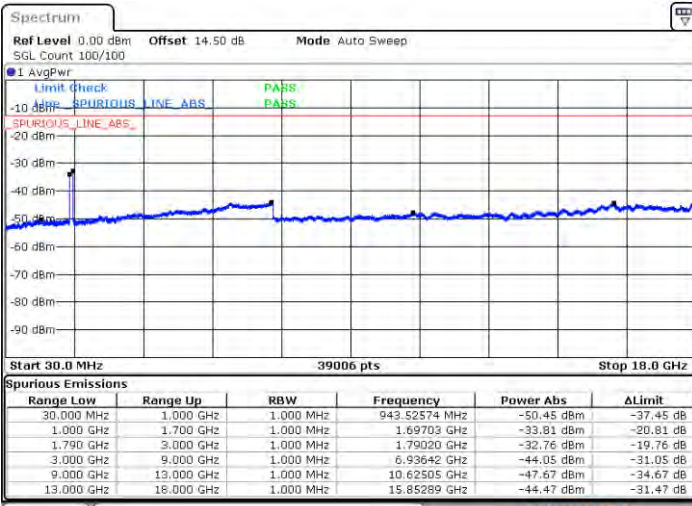

Highest Channel / 1RB0 and 1RB99

Highest Channel / 1RB49 and 1RB0

Date: 2021/04/21 00:48:37

Date: 2021/04/21 00:51:03

Highest Channel / FullIRB

N/A

Date: 2021/04/21 00:44:39

LTE Band 66C / 15MHz+10MHz

16QAM

Lowest Channel / 1RB0 and 1RB49

Lowest Channel / 1RB74 and 1RB0

Date: 2.7AN.2021 22:49:51

Date: 2.7AN.2021 22:56:48

Lowest Channel / FullIRB

N/A

Date: 2.7AN.2021 22:44:11

LTE Band 66C / 15MHz+10MHz

16QAM

Middle Channel / 1RB0 and 1RB49

Middle Channel / 1RB74 and 1RB0

Date: 2.7AN.2021 21:09:43

Date: 2.7AN.2021 21:11:34

Middle Channel / FullIRB

N/A

Date: 2.7AN.2021 21:05:30

LTE Band 66C / 15MHz+10MHz

16QAM

Highest Channel / 1RB0 and 1RB49

Highest Channel / 1RB74 and 1RB0

Date: 2.7AN.2021 21:26:03

Date: 2.7AN.2021 21:32:06

Highest Channel / FullIRB