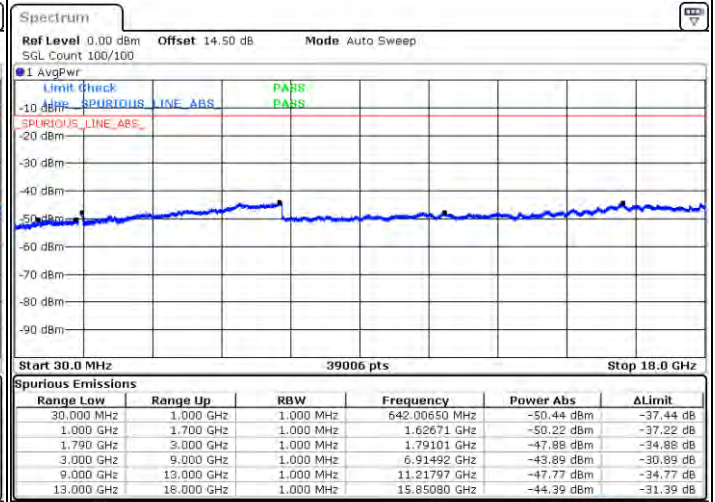

Lowest Channel / 1RB74 and 1RB0

Date: 2.7AN.2021 22:48:26

Date: 2.7AN.2021 22:58:46

Lowest Channel / FullIRB

N/A

Date: 2.7AN.2021 22:45:29

LTE Band 66C / 15MHz+10MHz

64QAM

Middle Channel / 1RB0 and 1RB49

Middle Channel / 1RB74 and 1RB0

Date: 2.7AN.2021 21:08:50

Date: 2.7AN.2021 21:16:17

Middle Channel / FullIRB

N/A

Date: 2.7AN.2021 21:07:39

LTE Band 66C / 15MHz+10MHz

64QAM

Highest Channel / 1RB0 and 1RB49

Highest Channel / 1RB74 and 1RB0

Date: 27 JAN 2021 21:21:20

Date: 27 JAN 2021 00:00:54

Highest Channel / FullIRB

N/A

Date: 27 JAN 2021 21:22:10