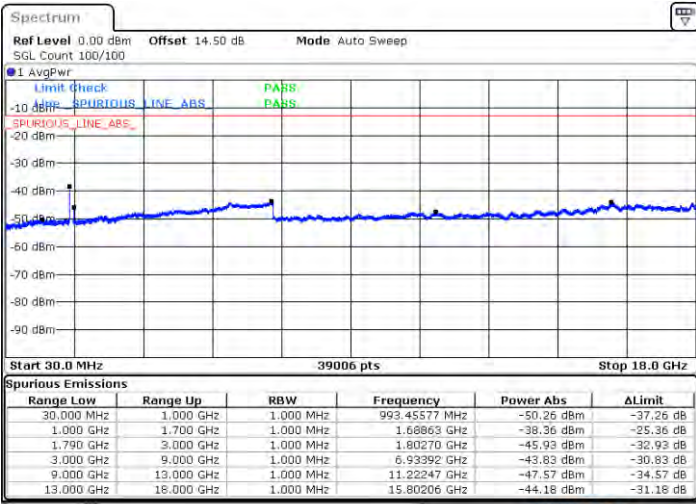

Middle Channel / FullIRB

N/A

Date: 4.JAN.2021 00:15:57

LTE Band 66C / 20MHz+20MHz

16QAM

Highest Channel / 1RB0 and 1RB99

Highest Channel / 1RB99 and 1RB0

Date: 4.JAN.2021 00:51:00

Date: 4.JAN.2021 00:58:00

Highest Channel / FullIRB

N/A

Date: 4.JAN.2021 00:44:59

LTE Band 66C / 5MHz+20MHz

64QAM

Lowest Channel / 1RB0 and 1RB99

Lowest Channel / 1RB24 and 1RB0

Date: 31 JAN 2021 22:22:15

Date: 31 JAN 2021 22:22:12

Lowest Channel / FullIRB

N/A

Date: 31 JAN 2021 22:19:54

LTE Band 66C / 5MHz+20MHz

64QAM

Middle Channel / 1RB0 and 1RB9