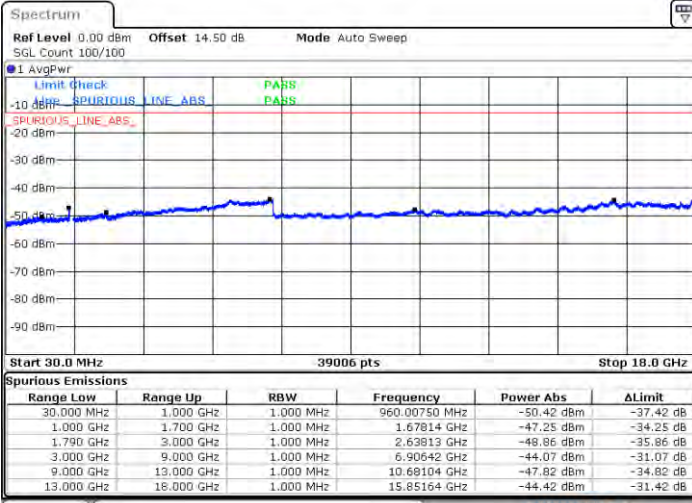

Highest Channel / FullIRB

N/A

Date: 2021/02/21 02:31:19

LTE Band 66C / 15MHz+20MHz

64QAM

Lowest Channel / 1RB0 and 1RB99

Lowest Channel / 1RB74 and 1RB0

Date: 2021/03/07:02