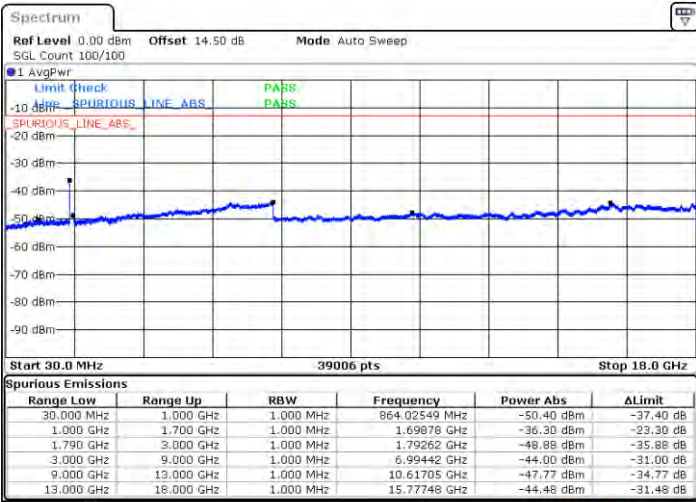

Date: 2021/05/19 05:49:59

Middle Channel / FullIRB

N/A

Date: 2021/05/19 05:48:53

LTE Band 66C / 20MHz+5MHz

QPSK

Highest Channel / 1RB0 and 1RB24

Highest Channel / 1RB99 and 1RB0

Date: 2021/01/06 02:22

Date: 2021/01/06 01:58

Highest Channel / FullRB

N/A

Date: 2021/01/06 05:12

LTE Band 66C / 20MHz+10MHz

QPSK

Lowest Channel / 1RB0 and 1RB49

Lowest Channel / 1RB99 and 1RB0

Date: 2021/01/10 10:16

Date: 2021/01/12 11:31

Lowest Channel / FullIRB

N/A

Date: 2021/01/10 10:59:50

LTE Band 66C / 20MHz+10MHz

QPSK

Middle Channel / 1RB0 and 1RB49

Middle Channel / 1RB99 and 1RB0

Date: 2021/01/25 12:12

Date: 2021/01/26 13:10

Middle Channel / FullIRB

N/A

Date: 2021/01/16 14:40

LTE Band 66C / 20MHz+10MHz