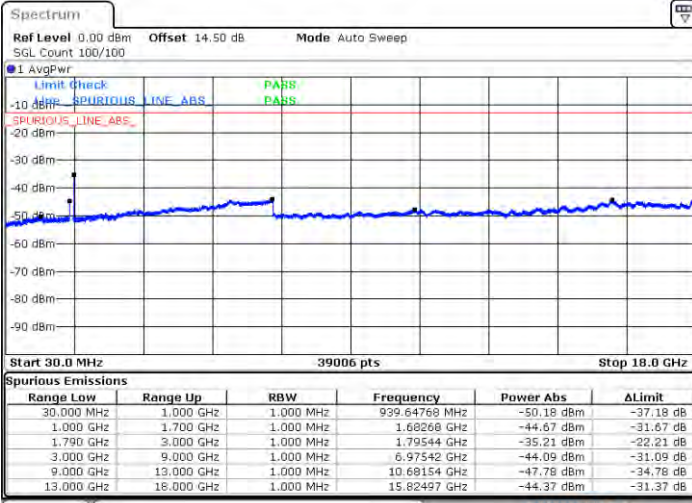

Date: 2.7AN.2021 21:05:30

LTE Band 66C / 15MHz+10MHz

16QAM

Highest Channel / 1RB0 and 1RB49

Highest Channel / 1RB74 and 1RB0

Date: 2.7AN.2021 21:26:03

Date: 2.7AN.2021 21:32:06

Highest Channel / FullIRB

N/A

Date: 2.7AN.2021 21:19:43

LTE Band 66C / 15MHz+15MHz

16QAM

Lowest Channel / 1RB0 and 1RB74

Lowest Channel / 1RB74 and 1RB0

Date: 2021/02/05 10:57

Date: 2021/02/10 10:13

Lowest Channel / FullIRB

N/A

Date: 2021/02/10 10:19

LTE Band 66C / 15MHz+15MHz

16QAM

Middle Channel / 1RB0 and 1RB74

Middle Channel / 1RB74 and 1RB0

Date: 31.JAN.2021 02:14:42