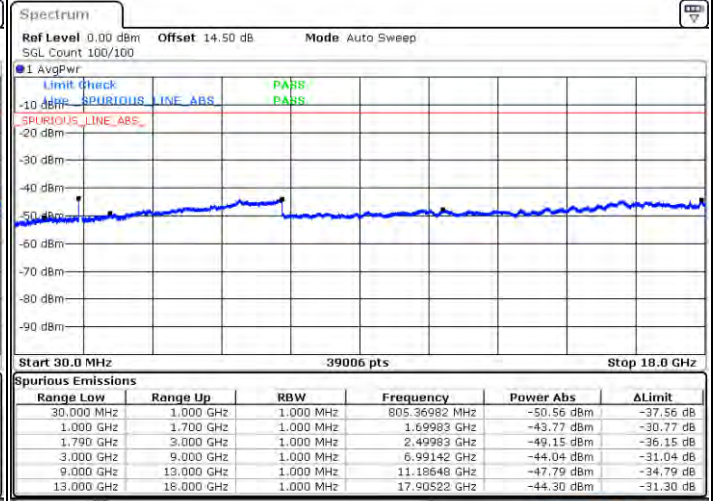

Date: 2. JAN. 2021 21:54:31

LTE Band 66C / 10MHz+15MHz

64QAM

Highest Channel / 1RB0 and 1RB74

Highest Channel / 1RB49 and 1RB0

Date: 2.7AN.2021 22:28:24

Date: 2.7AN.2021 22:37:41

Highest Channel / FullIRB

N/A

Date: 2.7AN.2021 22:12:03

LTE Band 66C / 10MHz+20MHz

64QAM

Lowest Channel / 1RB0 and 1RB99

Lowest Channel / 1RB49 and 1RB0

Date: 2021/01/20 00:16:28

Date: 2021/01/20 00:27:41

Lowest Channel / FullIRB

N/A

Date: 2021/01/20 00:16:00

LTE Band 66C / 10MHz+20MHz

64QAM

Middle Channel / 1RB0 and 1RB9

Middle Channel / 1RB49 and 1RB0

Date: 2021/04/21 00:11:35