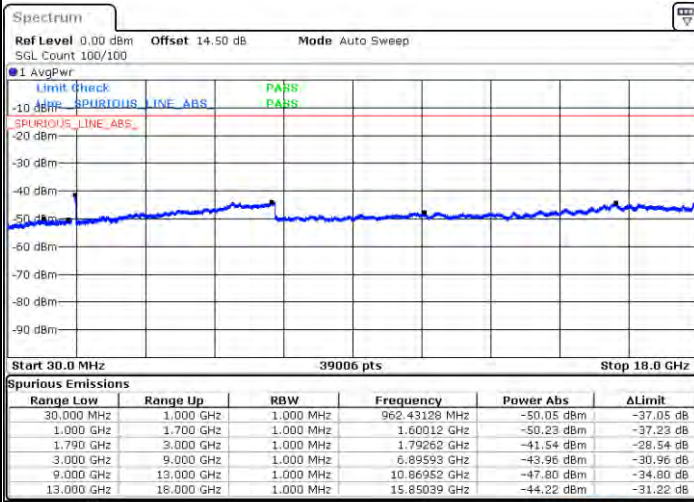

LTE Band 66C / 5MHz+20MHz

16QAM

Highest Channel / 1RB0 and 1RB99

Highest Channel / 1RB24 and 1RB0

Date: 2021/01/21 21:01:00

Date: 2021/01/21 23:47:00

Highest Channel / FullRB

N/A

Date: 2021/01/21 22:56:00

LTE Band 66C / 10MHz+15MHz

16QAM

Lowest Channel / 1RB0 and 1RB74

Lowest Channel / 1RB49 and 1RB0

Date: 2.7AN.2021 21:40:27

Date: 2.7AN.2021 21:47:04

Lowest Channel / FullIRB