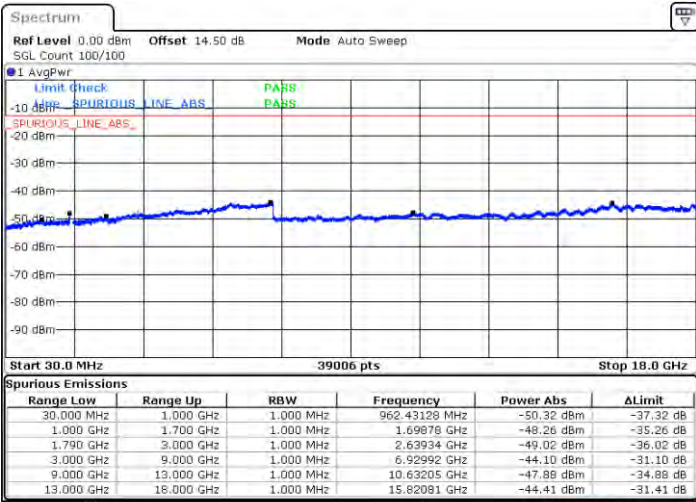

Lowest Channel / 1RB99 and 1RB0

Date: 2021/01/10 10:16

Date: 2021/01/12 11:31

Lowest Channel / FullIRB

N/A

Date: 2021/01/10 10:59:50

LTE Band 66C / 20MHz+10MHz

QPSK

Middle Channel / 1RB0 and 1RB49

Middle Channel / 1RB99 and 1RB0

Date: 2021/01/25 12:12

Date: 2021/01/26 13:10

Middle Channel / FullIRB

N/A

Date: 2021/01/16 14:40

LTE Band 66C / 20MHz+10MHz

QPSK

Highest Channel / 1RB0 and 1RB49

Highest Channel / 1RB99 and 1RB0

Date: 2021/01/20 01:49:40

Date: 2021/01/20 01:52:22

Highest Channel / FullRB

N/A

Date: 2021/01/20 01:59:51

LTE Band 66C / 20MHz+15MHz

QPSK

Lowest Channel / 1RB0 and 1RB74

Lowest Channel / 1RB99 and 1RB0

Date: 2021/04/31:46

Date: 2021/04/31:10

Lowest Channel / FullRB

N/A