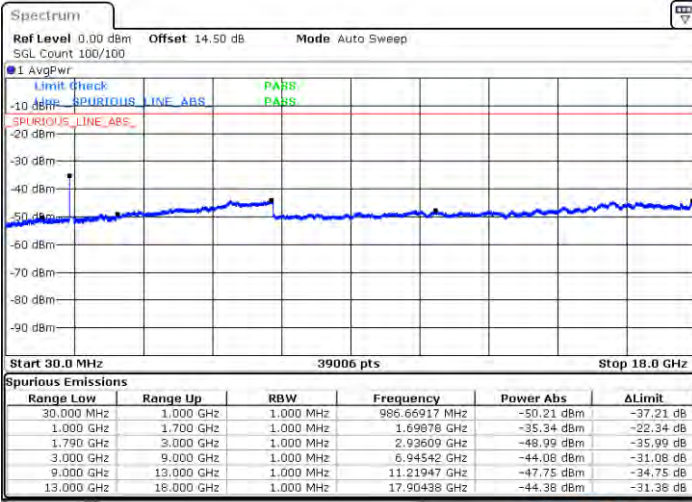

LTE Band 66C / 20MHz+5MHz

16QAM

Lowest Channel / 1RB0 and 1RB24

Lowest Channel / 1RB99 and 1RB0

Date: 2021/05/21 05:25:26

Date: 2021/05/21 05:38:33

Lowest Channel / FullIRB

N/A

Date: 2021/05/21 05:11:28

LTE Band 66C / 20MHz+5MHz

16QAM

Middle Channel / 1RB0 and 1RB24

Middle Channel / 1RB99 and 1RB0

Date: 2021/05/10 05:48:10

Date: 2021/05/10 05:50:53

Middle Channel / FullRB