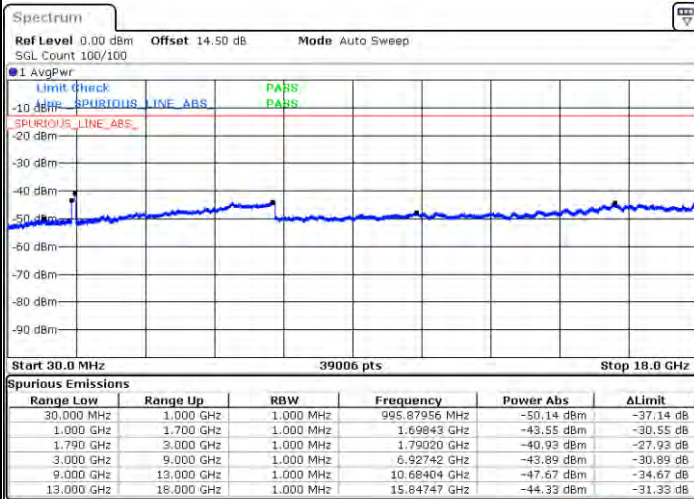

Date: 4.JAN.2021 00:04:04

Lowest Channel / FullIRB

N/A

Date: 3.JAN.2021 23:52:04

LTE Band 66C / 20MHz+20MHz

QPSK

MiddleChannel / 1RB0 and 1RB99

Middle Channel / 1RB99 and 1RB0

Date: 4.JAN.2021 00:31:59

Date: 4.JAN.2021 00:32:54

Middle Channel / FullIRB

N/A

Date: 4.JAN.2021 00:31:54

LTE Band 66C / 20MHz+20MHz

QPSK

Highest Channel / 1RB0 and 1RB99

Highest Channel / 1RB99 and 1RB0

Date: 4.JAN.2021 00:55:16

Date: 4.JAN.2021 00:57:04

Highest Channel / FullIRB

N/A

Date: 4.JAN.2021 00:37:44

LTE Band 66C / 5MHz+20MHz

16QAM

Lowest Channel / 1RB0 and 1RB99

Lowest Channel / 1RB24 and 1RB0

Date: 2021.07.01 22:24:03

Date: 2021.07.01 22:29:41

Lowest Channel / FullRB

N/A

Date: 2021.07.01 22:18:02

LTE Band 66C / 5MHz+20MHz