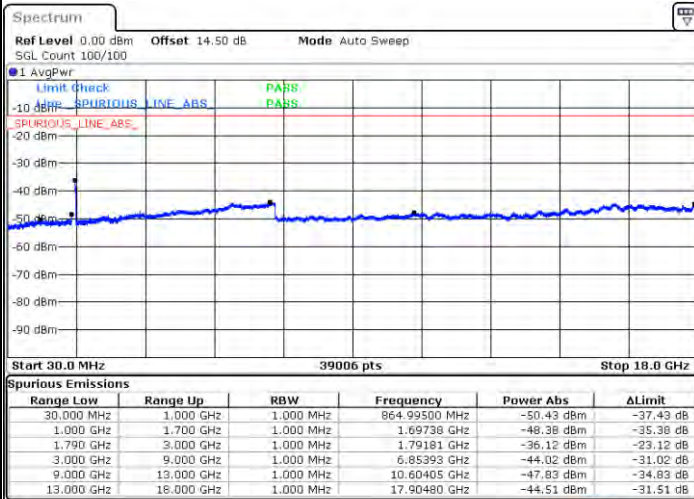

Date: 2021/01/20 02:02:52

LTE Band 66C / 15MHz+15MHz

64QAM

Middle Channel / 1RB0 and 1RB74

Middle Channel / 1RB74 and 1RB0

Date: 21-JAN-2021 02:10:49

Date: 21-JAN-2021 02:16:00

Middle Channel / FullIRB

N/A

Date: 21-JAN-2021 02:17:52

LTE Band 66C / 15MHz+15MHz

64QAM

Highest Channel / 1RB0 and 1RB74

Highest Channel / 1RB74 and 1RB0

Date: 2021/02/21 02:35:39

Date: 2021/02/21 02:44:43

Highest Channel / FullIRB

N/A

Date: 2021/02/21 02:31:19

LTE Band 66C / 15MHz+20MHz

64QAM

Lowest Channel / 1RB0 and 1RB99

Lowest Channel / 1RB74 and 1RB0

Date: 2021/03/07:02