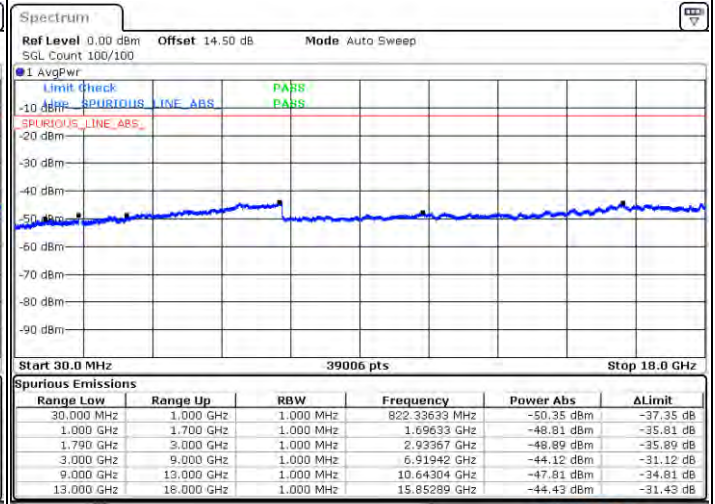

Middle Channel / FullIRB

N/A

Date: 2.7AN.2021 23:01:09

LTE Band 66C / 15MHz+10MHz

QPSK

Highest Channel / 1RB0 and 1RB49

Highest Channel / 1RB74 and 1RB0

Date: 2.7AN.2021 21:27:56

Date: 2.7AN.2021 21:28:58

Highest Channel / FullIRB

N/A

Date: 2.7AN.2021 23:18:00

LTE Band 66C / 15MHz+15MHz

QPSK

Lowest Channel / 1RB0 and 1RB74

Lowest Channel / 1RB74 and 1RB0

Date: 2021.01.21 02:07:06

Date: 2021.01.21 02:08:46

Lowest Channel / FullIRB

N/A

Date: 2021.01.21 01:59:47

LTE Band 66C / 15MHz+15MHz

QPSK

Middle Channel / 1RB0 and 1RB74