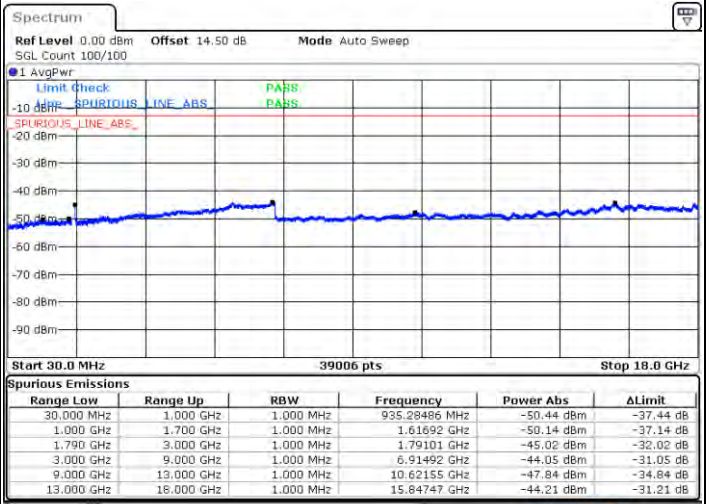

Date: 2021/01/02 02:37:11

Date: 2021/01/02 02:43:20

Highest Channel / FullIRB

N/A

Date: 2021/01/02 02:11:09

LTE Band 66C / 15MHz+20MHz

16QAM

Lowest Channel / 1RB0 and 1RB99

Lowest Channel / 1RB74 and 1RB0

Date: 2021/03/08:19

Date: 2021/03/11:12

Lowest Channel / FullIRB

N/A

Date: 2021/03/08:26

LTE Band 66C / 15MHz+20MHz

16QAM

Middle Channel / 1RB0 and 1RB9

Middle Channel / 1RB74 and 1RB0

Date: 2021/03/31 19:19

Date: 2021/03/31 20:08

Middle Channel / FullIRB

N/A

Date: 2021/03/31 19:44

LTE Band 66C / 15MHz+20MHz