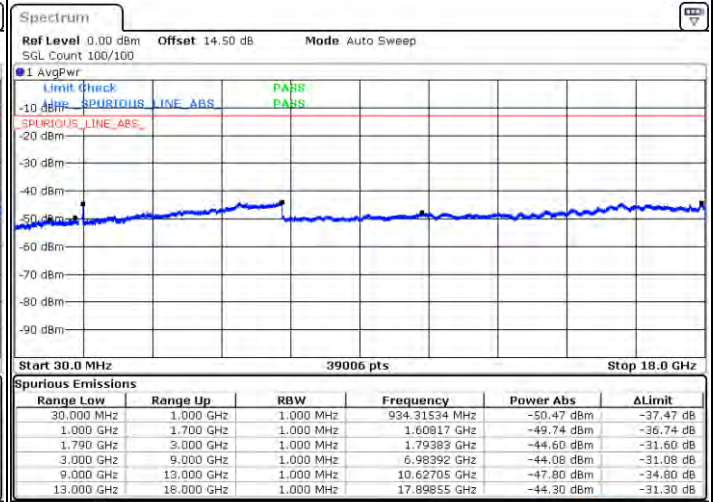

Date: 2021/04/20:47

LTE Band 66C / 20MHz+15MHz

QPSK

Middle Channel / 1RB0 and 1RB74

Middle Channel / 1RB99 and 1RB0

Date: 2021/04/08 19

Date: 2021/04/08 20

Middle Channel / FullIRB

N/A

Date: 2021/04/08 19

LTE Band 66C / 20MHz+15MHz

QPSK

Highest Channel / 1RB0 and 1RB74

Highest Channel / 1RB99 and 1RB0

Date: 2021/05/11 11:46

Date: 2021/05/11 11:45

Highest Channel / FullIRB

N/A

Date: 2021/05/11 11:45

LTE Band 66C / 20MHz+20MHz

QPSK

Lowest Channel / 1RB0 and 1RB99

Lowest Channel / 1RB99 and 1RB0

Date: 4.JAN.2021 00:02:04

Date: 4.JAN.2021 00:04:04

Lowest Channel / FullIRB

N/A

Date: 3.JAN.2021 23:52:04

LTE Band 66C / 20MHz+20MHz

QPSK

MiddleChannel / 1RB0 and 1RB99

Middle Channel / 1RB99 and 1RB0