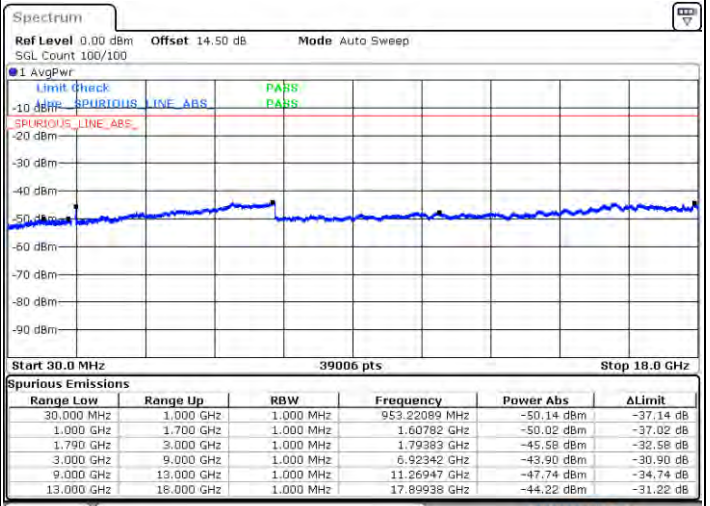

Date: 2021/04/17:30

LTE Band 66C / 20MHz+20MHz

16QAM

Lowest Channel / 1RB0 and 1RB99

Lowest Channel / 1RB99 and 1RB0

Date: 31.JAN.2021 21:59:42

Date: 4.JAN.2021 00:05:16

Lowest Channel / FullIRB

N/A

Date: 31.JAN.2021 23:54:08

LTE Band 66C / 20MHz+20MHz

16QAM

MiddleChannel / 1RB0 and 1RB99

Middle Channel / 1RB99 and 1RB0

Date: 4.JAN.2021 00:30:19

Date: 4.JAN.2021 00:31:54

Middle Channel / FullIRB

N/A

Date: 4.JAN.2021 00:15:57

LTE Band 66C / 20MHz+20MHz

16QAM

Highest Channel / 1RB0 and 1RB99

Highest Channel / 1RB99 and 1RB0

Date: 4.JAN.2021 00:51:00