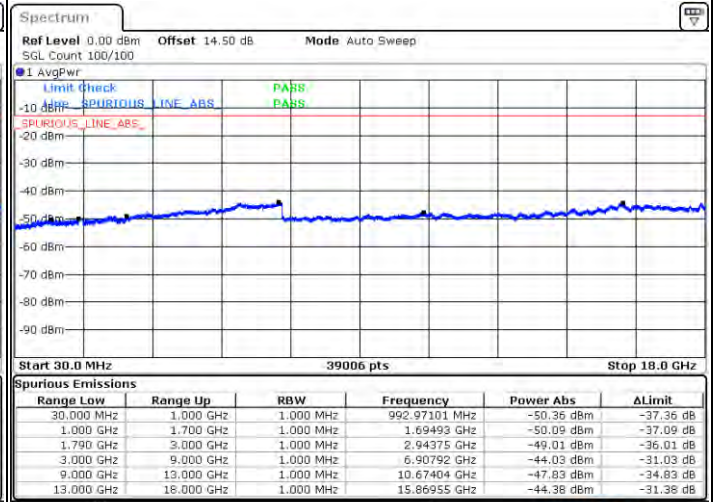

Date: 2021/01/21 22:56:00

LTE Band 66C / 10MHz+15MHz

16QAM

Lowest Channel / 1RB0 and 1RB74

Lowest Channel / 1RB49 and 1RB0

Date: 2.7AN.2021 21:40:27

Date: 2.7AN.2021 21:47:04

Lowest Channel / FullIRB

N/A

Date: 2.7AN.2021 21:31:40

LTE Band 66C / 10MHz+15MHz

16QAM

MiddleChannel / 1RB0 and 1RB74

Middle Channel / 1RB49 and 1RB0

Date: 2.JAN.2021 21:57:04

Date: 2.JAN.2021 22:00:58

Middle Channel / FullIRB

N/A

Date: 2.JAN.2021 21:53:13

LTE Band 66C / 10MHz+15MHz

16QAM

Highest Channel / 1RB0 and 1RB74

Highest Channel / 1RB49 and 1RB0

Date: 21JAN,2021 22:31:23

Date: 21JAN,2021 22:35:31

Highest Channel / FullIRB

N/A

Date: 21JAN,2021 22:10:59

LTE Band 66C / 10MHz+20MHz

16QAM

Lowest Channel / 1RB0 and 1RB99

Lowest Channel / 1RB49 and 1RB0