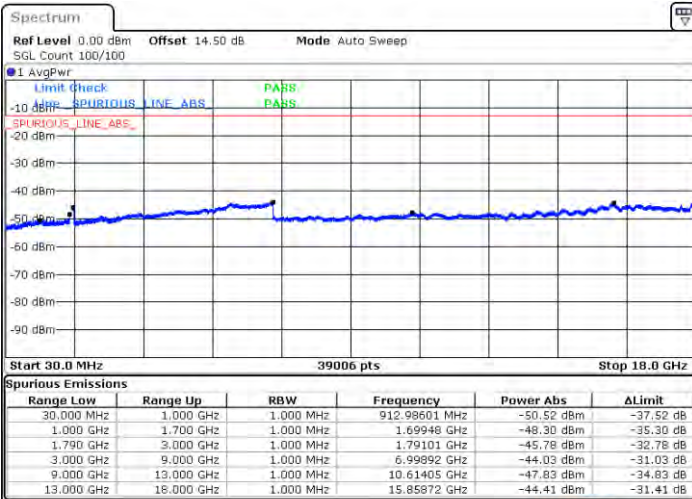

Date: 2021/01/21 22:56:00

LTE Band 66C / 10MHz+15MHz

16QAM

Lowest Channel / 1RB0 and 1RB74

Lowest Channel / 1RB49 and 1RB0

Date: 2.7AN.2021 21:40:27

Date: 2.7AN.2021 21:47:04

Lowest Channel / FullIRB

N/A

Date: 2.7AN.2021 21:31:40

LTE Band 66C / 10MHz+15MHz

16QAM

MiddleChannel / 1RB0 and 1RB74

Middle Channel / 1RB49 and 1RB0

Date: 2.JAN.2021 21:57:04

Date: 2.JAN.2021 22:00:58

Middle Channel / FullIRB

N/A

Date: 2.JAN.2021 21:53:13

LTE Band 66C / 10MHz+15MHz

16QAM

Highest Channel / 1RB0 and 1RB74

Highest Channel / 1RB49 and 1RB0

Date: 21JAN,2021 22:31:23

Date: 21JAN,2021 22:35:31

Highest Channel / FullIRB

N/A

Date: 21JAN,2021 22:10:59

LTE Band 66C / 10MHz+20MHz

16QAM

Lowest Channel / 1RB0 and 1RB99

Lowest Channel / 1RB49 and 1RB0