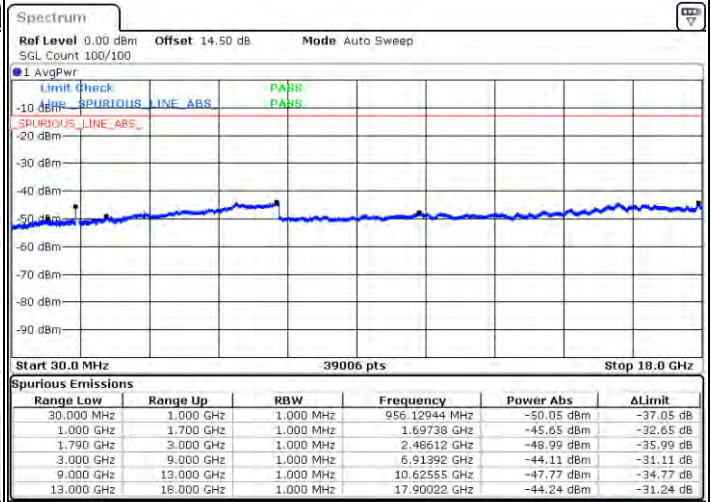

Date: 2021/05/19 05:49:59

Middle Channel / FullIRB

N/A

Date: 2021/05/19 05:48:53

LTE Band 66C / 20MHz+5MHz

QPSK

Highest Channel / 1RB0 and 1RB24

Highest Channel / 1RB99 and 1RB0

Date: 2021/01/06 02:22

Date: 2021/01/06 01:58

Highest Channel / FullRB

N/A

Date: 2021/01/06 05:12

LTE Band 66C / 20MHz+10MHz

QPSK

Lowest Channel / 1RB0 and 1RB49

Lowest Channel / 1RB99 and 1RB0

Date: 2021/01/10 10:16

Date: 2021/01/12 11:31

Lowest Channel / FullIRB

N/A

Date: 2021/01/10 10:59:50

LTE Band 66C / 20MHz+10MHz

QPSK