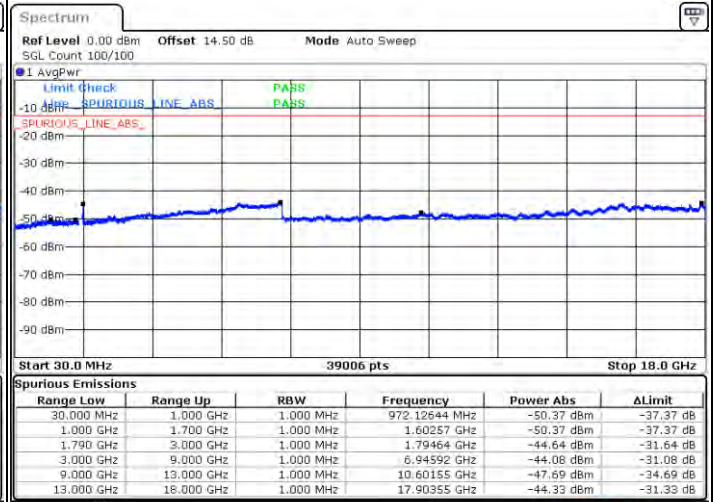

Lowest Channel / FullIRB

N/A

Date: 2021/02/10 10:19

LTE Band 66C / 15MHz+15MHz

16QAM

Middle Channel / 1RB0 and 1RB74

Middle Channel / 1RB74 and 1RB0

Date: 31.JAN.2021 02:14:42

Date: 31.JAN.2021 02:14:32

Middle Channel / FullIRB

N/A

Date: 31.JAN.2021 02:15:32

LTE Band 66C / 15MHz+15MHz

16QAM

Highest Channel / 1RB0 and 1RB74

Highest Channel / 1RB74 and 1RB0

Date: 2021/01/02 02:37:11

Date: 2021/01/02 02:43:20

Highest Channel / FullIRB

N/A

Date: 2021/01/02 02:11:09

LTE Band 66C / 15MHz+20MHz

16QAM

Lowest Channel / 1RB0 and 1RB99