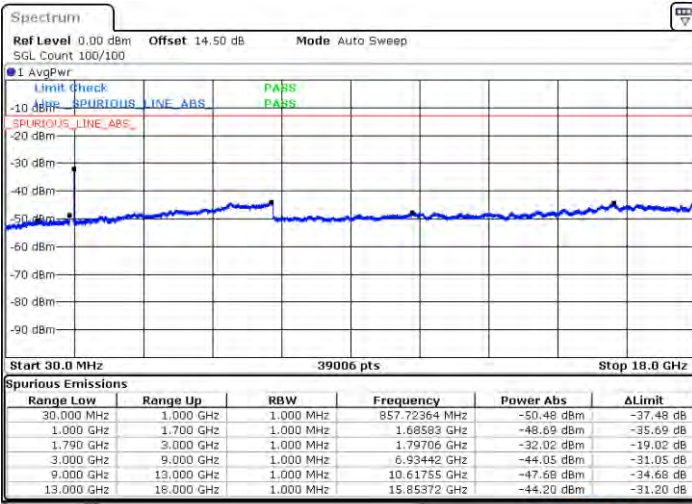

Date: 2021/05/19 05:49:59

Middle Channel / FullIRB

N/A

Date: 2021/05/19 05:48:53

LTE Band 66C / 20MHz+5MHz

QPSK

Highest Channel / 1RB0 and 1RB24

Highest Channel / 1RB99 and 1RB0

Date: 2021/01/06 02:22

Date: 2021/01/06 01:58

Highest Channel / FullRB

N/A

Date: 2021/01/06 05:12

LTE Band 66C / 20MHz+10MHz

QPSK

Lowest Channel / 1RB0 and 1RB49

Lowest Channel / 1RB99 and 1RB0

Date: 2021/01/10 10:16

Date: 2021/01/12 11:31

Lowest Channel / FullIRB

N/A

Date: 2021/01/10 10:59:50

LTE Band 66C / 20MHz+10MHz

QPSK

Middle Channel / 1RB0 and 1RB49

Middle Channel / 1RB99 and 1RB0

Date: 2021/01/25 12:12

Date: 2021/01/26 13:10

Middle Channel / FullIRB

N/A

Date: 2021/01/16 14:40

LTE Band 66C / 20MHz+10MHz