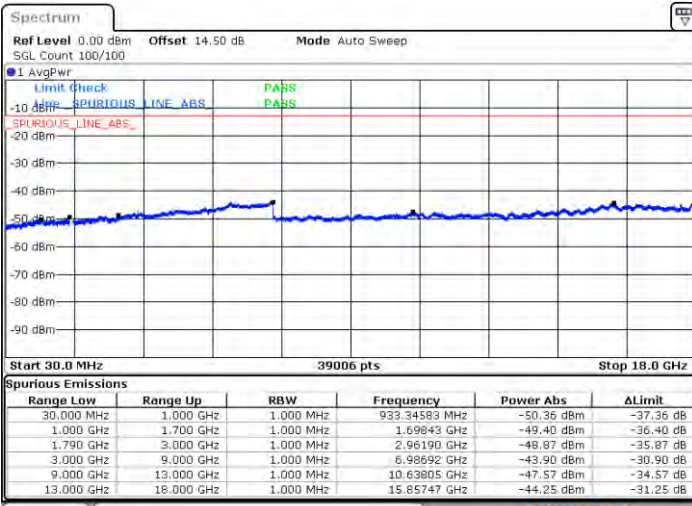

N/A

Date: 2021/04/08 19

LTE Band 66C / 20MHz+15MHz

QPSK

Highest Channel / 1RB0 and 1RB74

Highest Channel / 1RB99 and 1RB0

Date: 2021/05/11 11:46

Date: 2021/05/11 11:45

Highest Channel / FullIRB

N/A

Date: 2021/05/11 11:45

LTE Band 66C / 20MHz+20MHz

QPSK

Lowest Channel / 1RB0 and 1RB99

Lowest Channel / 1RB99 and 1RB0

Date: 4.JAN.2021 00:02:04

Date: 4.JAN.2021 00:04:04

Lowest Channel / FullIRB

N/A

Date: 3.JAN.2021 23:52:04

LTE Band 66C / 20MHz+20MHz

QPSK

MiddleChannel / 1RB0 and 1RB99

Middle Channel / 1RB99 and 1RB0

Date: 4.JAN.2021 00:31:59

Date: 4.JAN.2021 00:32:54

Middle Channel / FullIRB

N/A

Date: 4.JAN.2021 00:31:54

LTE Band 66C / 20MHz+20MHz

QPSK

Highest Channel / 1RB0 and 1RB99