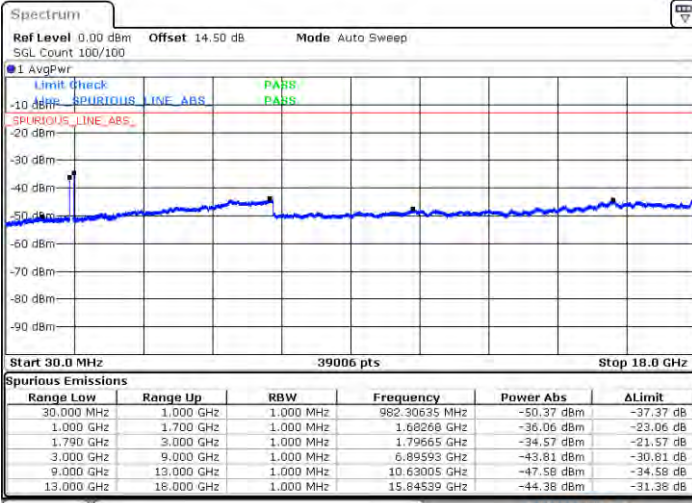

LTE Band 66C / 15MHz+15MHz

64QAM

Lowest Channel / 1RB0 and 1RB74

Lowest Channel / 1RB74 and 1RB0

Date: 2021/01/20 02:04:30