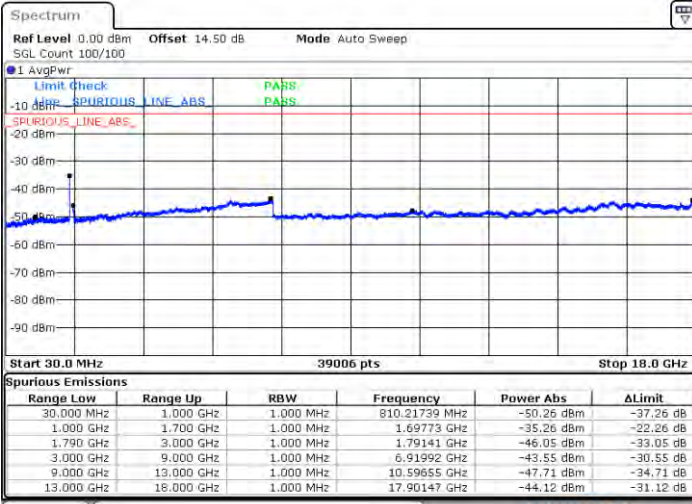

N/A

Date: 2021/04/08 19

LTE Band 66C / 20MHz+15MHz

QPSK

Highest Channel / 1RB0 and 1RB74

Highest Channel / 1RB99 and 1RB0

Date: 2021/05/11 11:46

Date: 2021/05/11 11:45

Highest Channel / FullIRB

N/A

Date: 2021/05/11 11:45

LTE Band 66C / 20MHz+20MHz

QPSK

Lowest Channel / 1RB0 and 1RB99

Lowest Channel / 1RB99 and 1RB0

Date: 4.JAN.2021 00:02:04

Date: 4.JAN.2021 00:04:04

Lowest Channel / FullIRB

N/A

Date: 3.JAN.2021 23:52:04

LTE Band 66C / 20MHz+20MHz

QPSK

MiddleChannel / 1RB0 and 1RB99

Middle Channel / 1RB99 and 1RB0

Date: 4.JAN.2021 00:31:59

Date: 4.JAN.2021 00:32:54

Middle Channel / FullIRB

N/A

Date: 4.JAN.2021 00:31:54

LTE Band 66C / 20MHz+20MHz

QPSK

Highest Channel / 1RB0 and 1RB99