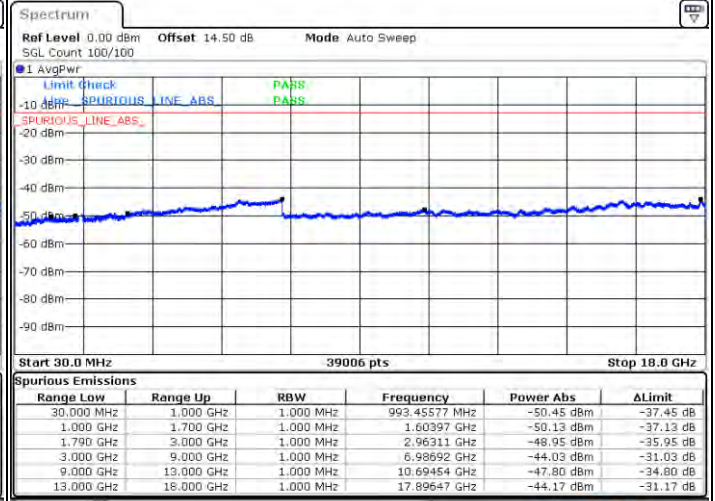

Date: 2021/01/20 00:48:20

LTE Band 66C / 15MHz+10MHz

QPSK

Lowest Channel / 1RB0 and 1RB49

Lowest Channel / 1RB74 and 1RB0

Date: 2.JAN.2021 22:51:56

Date: 2.JAN.2021 22:54:46

Lowest Channel / FullIRB

N/A

Date: 2.JAN.2021 22:40:13

LTE Band 66C / 15MHz+10MHz

QPSK

Middle Channel / 1RB0 and 1RB49

Middle Channel / 1RB74 and 1RB0

Date: 2.7AN.2021 22:40:33

Date: 2.7AN.2021 23:11:52

Middle Channel / FullIRB

N/A

Date: 2.7AN.2021 23:01:09

LTE Band 66C / 15MHz+10MHz

QPSK

Highest Channel / 1RB0 and 1RB49

Highest Channel / 1RB74 and 1RB0

Date: 2.7AN.2021 21:27:56

Date: 2.7AN.2021 21:28:58

Highest Channel / FullIRB

N/A

Date: 2.7AN.2021 23:18:00

LTE Band 66C / 15MHz+15MHz

QPSK

Lowest Channel / 1RB0 and 1RB74

Lowest Channel / 1RB74 and 1RB0