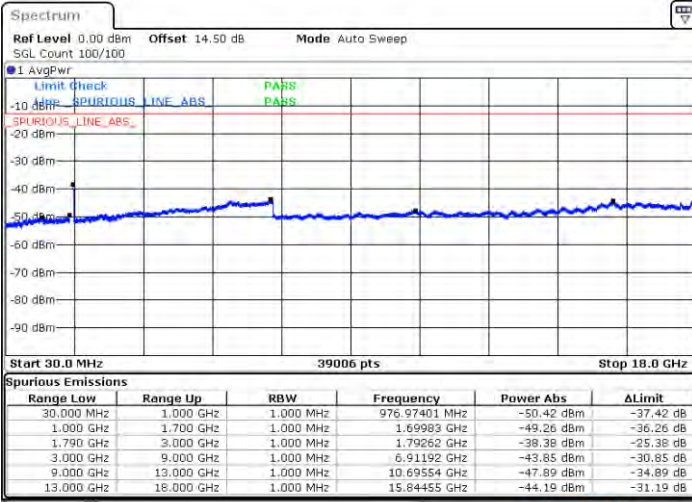

Lowest Channel / 1RB99 and 1RB0

Date: 2021/01/10 10:16

Date: 2021/01/12 11:31

Lowest Channel / FullIRB

N/A

Date: 2021/01/10 10:59:50

LTE Band 66C / 20MHz+10MHz

QPSK

Middle Channel / 1RB0 and 1RB49

Middle Channel / 1RB99 and 1RB0

Date: 2021/01/25 12:12

Date: 2021/01/26 13:10

Middle Channel / FullIRB

N/A

Date: 2021/01/16 14:40

LTE Band 66C / 20MHz+10MHz

QPSK

Highest Channel / 1RB0 and 1RB49

Highest Channel / 1RB99 and 1RB0

Date: 2021/01/20 01:49:40

Date: 2021/01/20 01:52:22

Highest Channel / FullRB

N/A

Date: 2021/01/20 01:59:51

LTE Band 66C / 20MHz+15MHz

QPSK

Lowest Channel / 1RB0 and 1RB74

Lowest Channel / 1RB99 and 1RB0

Date: 2021/04/31:46

Date: 2021/04/31:10

Lowest Channel / FullRB

N/A