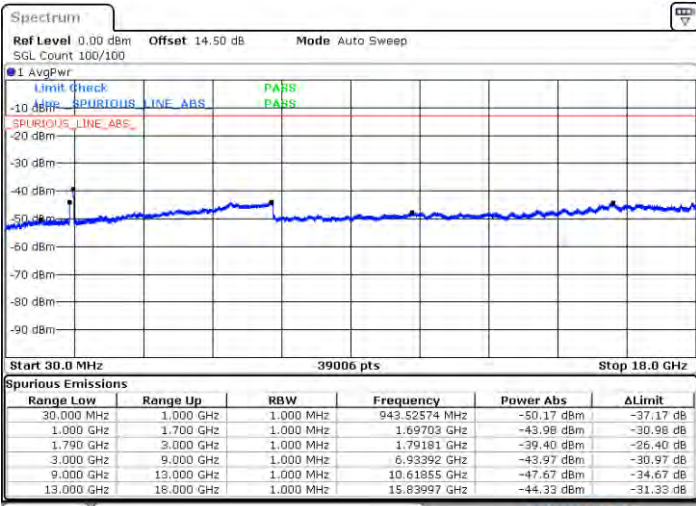

Highest Channel / FullIRB

N/A

Date: 2021/05/11 11:45

LTE Band 66C / 20MHz+20MHz

QPSK

Lowest Channel / 1RB0 and 1RB99

Lowest Channel / 1RB99 and 1RB0

Date: 4.JAN.2021 00:02:04

Date: 4.JAN.2021 00:04:04

Lowest Channel / FullIRB

N/A

Date: 3.JAN.2021 23:52:04

LTE Band 66C / 20MHz+20MHz

QPSK

MiddleChannel / 1RB0 and 1RB99

Middle Channel / 1RB99 and 1RB0

Date: 4.JAN.2021 00:31:59

Date: 4.JAN.2021 00:32:54

Middle Channel / FullIRB

N/A

Date: 4.JAN.2021 00:31:54

LTE Band 66C / 20MHz+20MHz

QPSK

Highest Channel / 1RB0 and 1RB99

Highest Channel / 1RB99 and 1RB0

Date: 4.JAN.2021 00:55:16

Date: 4.JAN.2021 00:57:04

Highest Channel / FullIRB

N/A

Date: 4.JAN.2021 00:37:44

LTE Band 66C / 5MHz+20MHz

16QAM