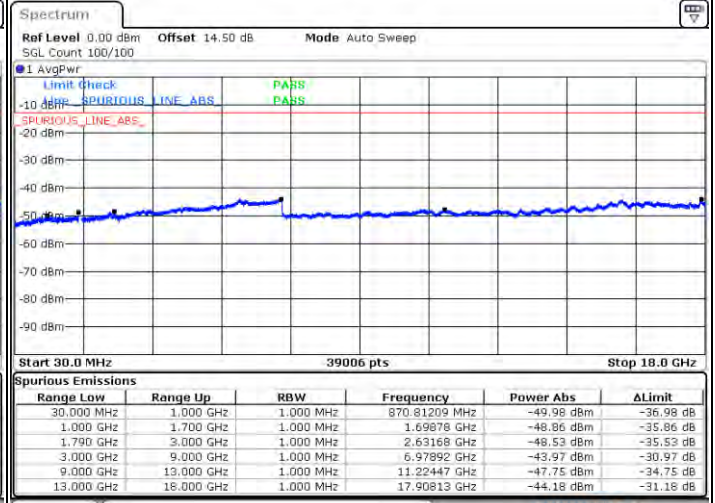

Date: 4.JAN.2021 00:04:04

Lowest Channel / FullIRB

N/A

Date: 3.JAN.2021 23:52:04

LTE Band 66C / 20MHz+20MHz

QPSK

MiddleChannel / 1RB0 and 1RB99

Middle Channel / 1RB99 and 1RB0

Date: 4.JAN.2021 00:31:59

Date: 4.JAN.2021 00:32:54

Middle Channel / FullIRB

N/A

Date: 4.JAN.2021 00:31:54

LTE Band 66C / 20MHz+20MHz

QPSK

Highest Channel / 1RB0 and 1RB99

Highest Channel / 1RB99 and 1RB0

Date: 4.JAN.2021 00:55:16

Date: 4.JAN.2021 00:57:04

Highest Channel / FullIRB

N/A

Date: 4.JAN.2021 00:37:44

LTE Band 66C / 5MHz+20MHz

16QAM

Lowest Channel / 1RB0 and 1RB99

Lowest Channel / 1RB24 and 1RB0

Date: 2021.07.01 22:24:03

Date: 2021.07.01 22:29:41

Lowest Channel / FullRB

N/A

Date: 2021.07.01 22:18:02

LTE Band 66C / 5MHz+20MHz