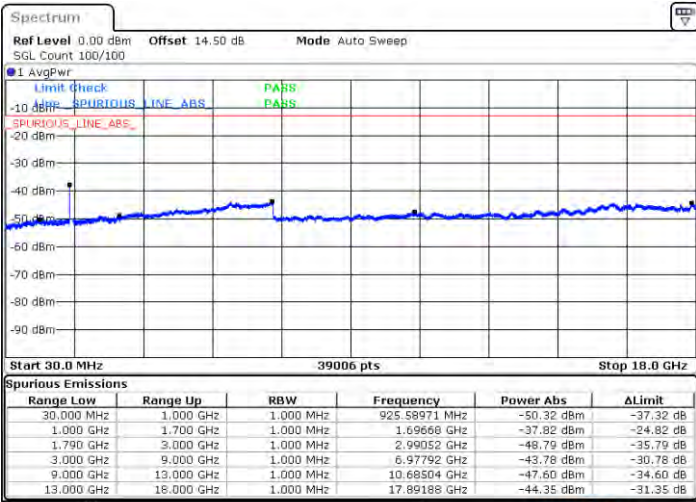

Middle Channel / FullIRB

N/A

Date: 4.JAN.2021 00:15:57

LTE Band 66C / 20MHz+20MHz

16QAM

Highest Channel / 1RB0 and 1RB99

Highest Channel / 1RB99 and 1RB0

Date: 4.JAN.2021 00:51:00

Date: 4.JAN.2021 00:58:00

Highest Channel / FullIRB

N/A

Date: 4.JAN.2021 00:44:59

LTE Band 66C / 5MHz+20MHz

64QAM

Lowest Channel / 1RB0 and 1RB99

Lowest Channel / 1RB24 and 1RB0

Date: 31 JAN 2021 22:22:15

Date: 31 JAN 2021 22:22:12

Lowest Channel / FullIRB

N/A

Date: 31 JAN 2021 22:19:54

LTE Band 66C / 5MHz+20MHz

64QAM

Middle Channel / 1RB0 and 1RB9