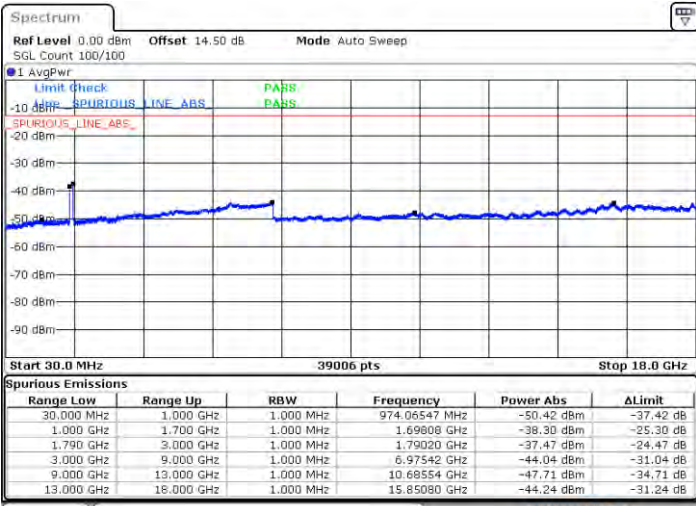

Date: 4.JAN.2021 00:58:00

Highest Channel / FullIRB

N/A

Date: 4.JAN.2021 00:44:59

LTE Band 66C / 5MHz+20MHz

64QAM

Lowest Channel / 1RB0 and 1RB99

Lowest Channel / 1RB24 and 1RB0

Date: 31 JAN 2021 22:22:15

Date: 31 JAN 2021 22:22:12

Lowest Channel / FullIRB

N/A

Date: 31 JAN 2021 22:19:54

LTE Band 66C / 5MHz+20MHz

64QAM

Middle Channel / 1RB0 and 1RB9

Middle Channel / 1RB24 and 1RB0

Date: 2021/01/20 22:45:10

Date: 2021/01/20 22:51:30

Middle Channel / FullIRB

N/A

Date: 2021/01/20 22:44:11

LTE Band 66C / 5MHz+20MHz

64QAM

Highest Channel / 1RB0 and 1RB99

Highest Channel / 1RB24 and 1RB0

Date: 2021/04/21 21:01:04

Date: 2021/04/21 23:48:12

Highest Channel / FullIRB

N/A

Date: 2021/04/21 22:59:03

LTE Band 66C / 10MHz+15MHz