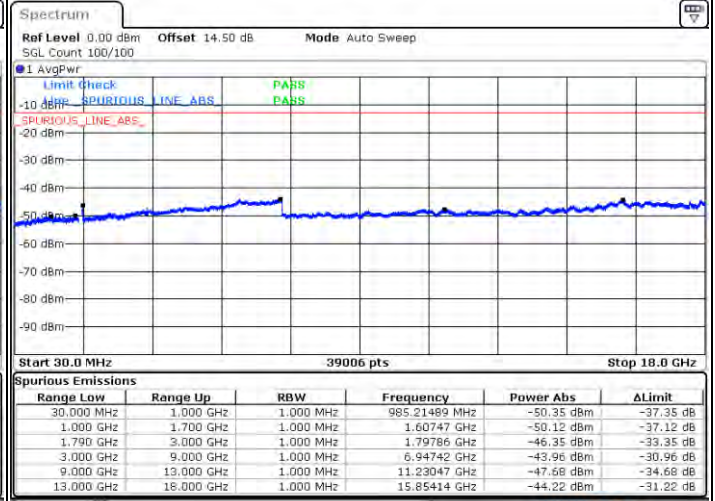

Lowest Channel / 1RB0 and 1RB99

Lowest Channel / 1RB24 and 1RB0

Date: 2021.07.01 22:24:03

Date: 2021.07.01 22:29:41

Lowest Channel / FullRB

N/A

Date: 2021.07.01 22:18:02

LTE Band 66C / 5MHz+20MHz

LTE Band 66C / 5MHz+20MHz

16QAM

Highest Channel / 1RB0 and 1RB99

Highest Channel / 1RB24 and 1RB0

Date: 2021/01/21 21:01:00

Date: 2021/01/21 23:47:00

Highest Channel / FullRB

N/A

Date: 2021/01/21 22:56:00

LTE Band 66C / 10MHz+15MHz

16QAM

Lowest Channel / 1RB0 and 1RB74

Lowest Channel / 1RB49 and 1RB0

Date: 2.7AN.2021 21:40:27

Date: 2.7AN.2021 21:47:04

Lowest Channel / FullIRB