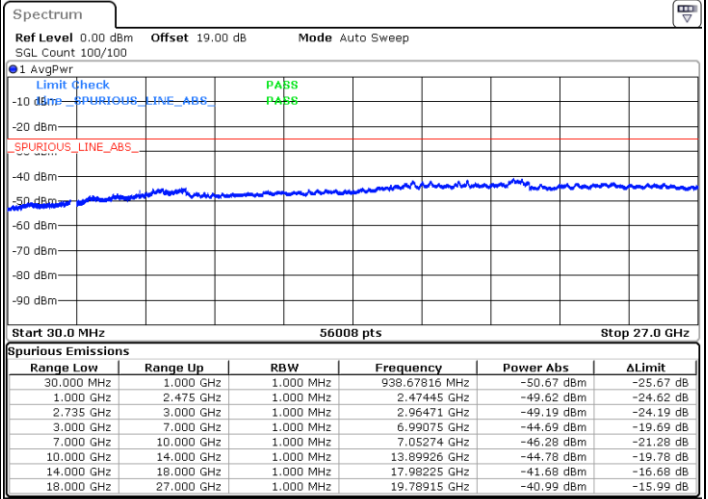

Date: 13.SEP.2021 12:00:52

LTE Band 41C / 20MHz+20MHz

QPSK

Highest Channel / 1RB0 and 1RB99

Highest Channel / 1RB99 and 1RB0

Date: 13.SEP.2021 12:27:17

Date: 13.SEP.2021 12:29:23

Highest Channel / FullIRB

N/A

Date: 13.SEP.2021 12:17:09

LTE Band 41C / 5MHz+20MHz

16QAM

Lowest Channel / 1RB0 and 1RB99

Lowest Channel / 1RB24 and 1RB0

Date: 9.SEP.2021 16:06:06

Date: 9.SEP.2021 16:26:19

Lowest Channel / FullIRB

N/A

Date: 9.SEP.2021 15:21:09

LTE Band 41C / 5MHz+20MHz

16QAM

Middle Channel / 1RB0 and 1RB9

Middle Channel / 1RB24 and 1RB0

Date: 9.SEP.2021 16:46:02

Date: 9.SEP.2021 16:52:44

Middle Channel / FullRB

N/A

Date: 9.SEP.2021 16:38:10

LTE Band 41C / 5MHz+20MHz

16QAM

Highest Channel / 1RB0 and 1RB99

Highest Channel / 1RB24 and 1RB0