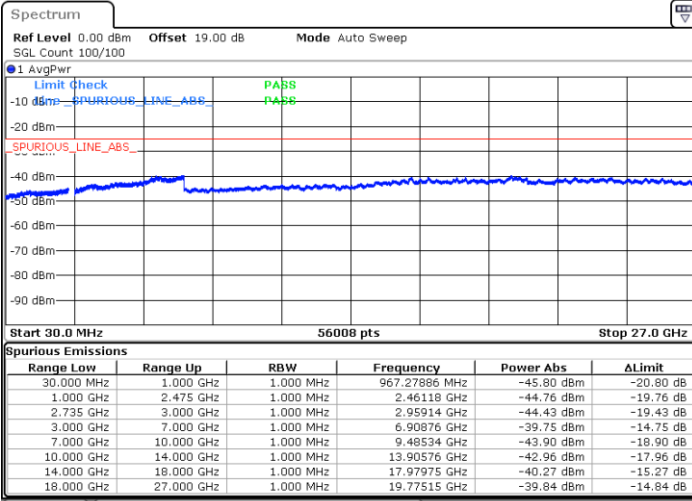

LTE Band 41C / 15MHz+15MHz

QPSK

Lowest Channel / 1RB0 and 1RB74

Lowest Channel / 1RB74 and 1RB0

Date: 10.SEP.2021 14:58:46

Date: 10.SEP.2021 15:00:08

Lowest Channel / FullIRB

N/A

Date: 10.SEP.2021 14:51:03

LTE Band 41C / 15MHz+15MHz

QPSK

Middle Channel / 1RB0 and 1RB74

Middle Channel / 1RB74 and 1RB0

Date: 10.SEP.2021 15:21:04

Date: 10.SEP.2021 15:22:23

Middle Channel / FullIRB

N/A

Date: 10.SEP.2021 15:04:44

LTE Band 41C / 15MHz+15MHz

QPSK

Highest Channel / 1RB0 and 1RB74

Highest Channel / 1RB74 and 1RB0

Date: 10.SEP.2021 15:38:44

Date: 10.SEP.2021 15:40:10

Highest Channel / FullIRB

N/A

Date: 10.SEP.2021 15:31:46

LTE Band 41C / 15MHz+20MHz

QPSK

Lowest Channel / 1RB0 and 1RB99

Lowest Channel / 1RB74 and 1RB0

Date: 10.SEP.2021 15:58:07