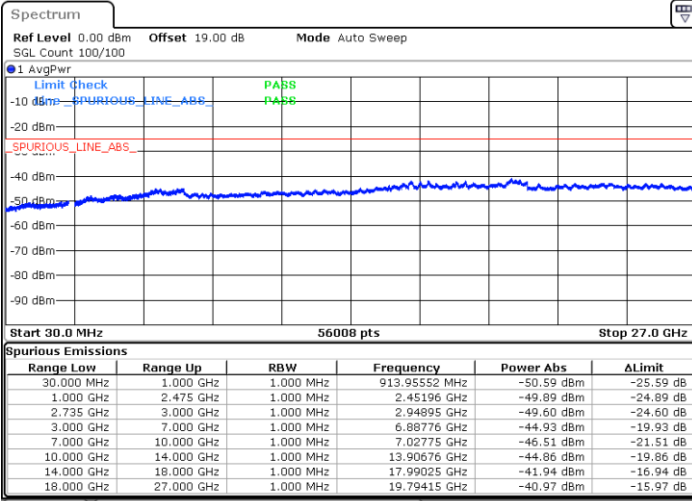

Highest Channel / 1RB74 and 1RB0

Date: 10.SEP.2021 16:33:31

Date: 10.SEP.2021 16:34:53

Highest Channel / FullIRB

N/A

Date: 10.SEP.2021 16:25:39

LTE Band 41C / 20MHz+5MHz

QPSK

Lowest Channel / 1RB0 and 1RB24

Lowest Channel / 1RB99 and 1RB0

Date: 10.SEP.2021 16:48:29

Date: 10.SEP.2021 16:51:01

Lowest Channel / FullRB

N/A

Date: 10.SEP.2021 16:39:31

LTE Band 41C / 20MHz+5MHz

QPSK

Middle Channel / 1RB0 and 1RB24

Middle Channel / 1RB99 and 1RB0

Date: 10.SEP.2021 17:19:04

Date: 10.SEP.2021 17:28:47

Middle Channel / FullIRB

N/A

Date: 10.SEP.2021 17:03:28

LTE Band 41C / 20MHz+5MHz

QPSK

Highest Channel / 1RB0 and 1RB24

Highest Channel / 1RB99 and 1RB0

Date: 10.SEP.2021 18:07:34

Date: 10.SEP.2021 18:18:03

Highest Channel / FullIRB

N/A