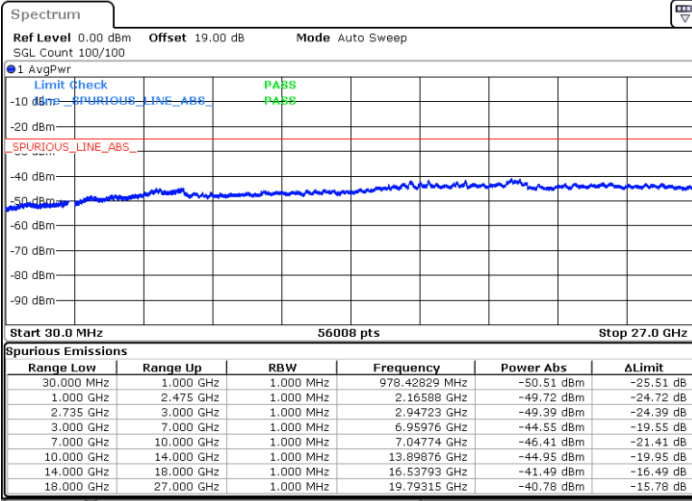

Date: 13.SEP.2021 10:32:44

Highest Channel / FullIRB

N/A

Date: 13.SEP.2021 10:23:09

LTE Band 41C / 20MHz+15MHz

QPSK

Lowest Channel / 1RB0 and 1RB74

Lowest Channel / 1RB99 and 1RB0

Date: 13.SEP.2021 10:51:25

Date: 13.SEP.2021 10:58:54

Lowest Channel / FullIRB

N/A

Date: 13.SEP.2021 10:39:14

LTE Band 41C / 20MHz+15MHz

QPSK

Middle Channel / 1RB0 and 1RB74

Middle Channel / 1RB99 and 1RB0

Date: 13.SEP.2021 11:15:29

Date: 13.SEP.2021 11:17:29

Middle Channel / FullRB

N/A

Date: 13.SEP.2021 11:05:20

LTE Band 41C / 20MHz+15MHz

QPSK

Highest Channel / 1RB0 and 1RB74

Highest Channel / 1RB99 and 1RB0

Date: 13.SEP.2021 11:36:06

Date: 13.SEP.2021 11:37:32

Highest Channel / FullIRB

N/A

Date: 13.SEP.2021 11:28:04

LTE Band 41C / 20MHz+20MHz