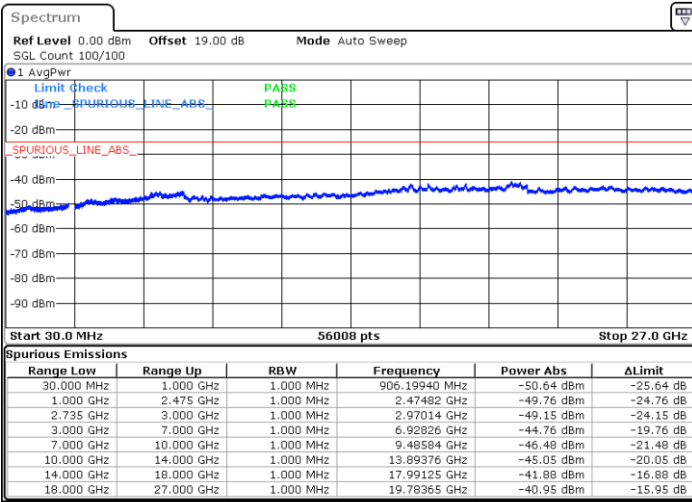

Date: 10.SEP.2021 16:00:24

Lowest Channel / FullRB

N/A

Date: 10.SEP.2021 15:45:58

LTE Band 41C / 15MHz+20MHz

QPSK

Middle Channel / 1RB0 and 1RB9

Middle Channel / 1RB74 and 1RB0

Date: 10.SEP.2021 16:17:26

Date: 10.SEP.2021 16:20:24

Middle Channel / FullIRB

N/A

Date: 10.SEP.2021 16:09:23

LTE Band 41C / 15MHz+20MHz

QPSK

Highest Channel / 1RB0 and 1RB99

Highest Channel / 1RB74 and 1RB0

Date: 10.SEP.2021 16:33:31

Date: 10.SEP.2021 16:34:53

Highest Channel / FullIRB

N/A

Date: 10.SEP.2021 16:25:39

LTE Band 41C / 20MHz+5MHz

QPSK

Lowest Channel / 1RB0 and 1RB24

Lowest Channel / 1RB99 and 1RB0

Date: 10.SEP.2021 16:48:29

Date: 10.SEP.2021 16:51:01

Lowest Channel / FullRB

N/A

Date: 10.SEP.2021 16:39:31

LTE Band 41C / 20MHz+5MHz