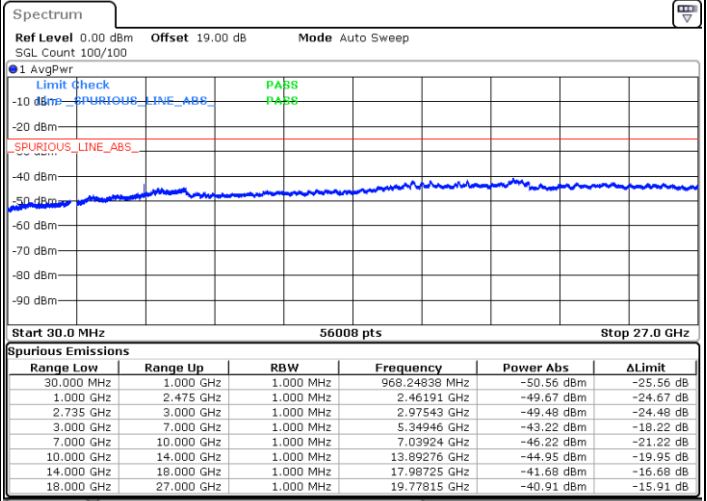

Date: 13.SEP.2021 10:32:44

Highest Channel / FullIRB

N/A

Date: 13.SEP.2021 10:23:09

LTE Band 41C / 20MHz+15MHz

QPSK

Lowest Channel / 1RB0 and 1RB74

Lowest Channel / 1RB99 and 1RB0

Date: 13.SEP.2021 10:51:25

Date: 13.SEP.2021 10:58:54

Lowest Channel / FullIRB

N/A

Date: 13.SEP.2021 10:39:14

LTE Band 41C / 20MHz+15MHz

QPSK

Middle Channel / 1RB0 and 1RB74

Middle Channel / 1RB99 and 1RB0

Date: 13.SEP.2021 11:15:29

Date: 13.SEP.2021 11:17:29

Middle Channel / FullRB

N/A

Date: 13.SEP.2021 11:05:20

LTE Band 41C / 20MHz+15MHz

QPSK

Highest Channel / 1RB0 and 1RB74

Highest Channel / 1RB99 and 1RB0

Date: 13.SEP.2021 11:36:06

Date: 13.SEP.2021 11:37:32

Highest Channel / FullIRB

N/A

Date: 13.SEP.2021 11:28:04

LTE Band 41C / 20MHz+20MHz