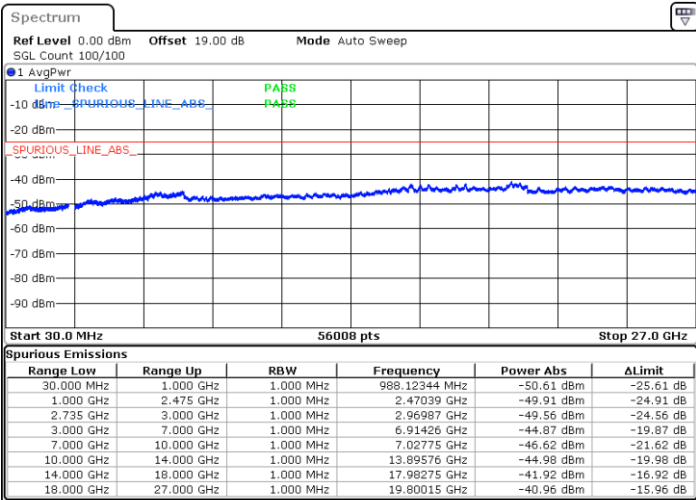

Lowest Channel / FullRB

N/A

Date: 10.SEP.2021 11:03:42

LTE Band 41C / 10MHz+20MHz

QPSK

Middle Channel / 1RB0 and 1RB99

Middle Channel / 1RB49 and 1RB0

Date: 10.SEP.2021 11:32:27

Date: 10.SEP.2021 11:33:53

Middle Channel / FullIRB

N/A

Date: 10.SEP.2021 11:23:46

LTE Band 41C / 10MHz+20MHz

QPSK

Highest Channel / 1RB0 and 1RB99

Highest Channel / 1RB49 and 1RB0

Date: 10.SEP.2021 11:45:11

Date: 10.SEP.2021 11:48:33

Highest Channel / FullIRB

N/A

Date: 10.SEP.2021 11:38:54

LTE Band 41C / 15MHz+10MHz

QPSK

Lowest Channel / 1RB0 and 1RB49

Lowest Channel / 1RB74 and 1RB0

Date: 10.SEP.2021 12:42:01

Date: 10.SEP.2021 12:43:25

Lowest Channel / FullIRB

N/A

Date: 10.SEP.2021 12:34:50

LTE Band 41C / 15MHz+10MHz

QPSK