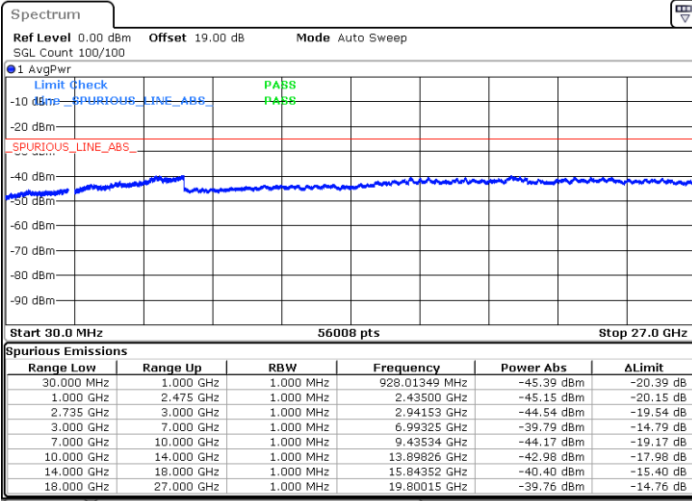

Date: 10.SEP.2021 14:51:03

LTE Band 41C / 15MHz+15MHz

QPSK

Middle Channel / 1RB0 and 1RB74

Middle Channel / 1RB74 and 1RB0

Date: 10.SEP.2021 15:21:04

Date: 10.SEP.2021 15:22:23

Middle Channel / FullIRB

N/A

Date: 10.SEP.2021 15:04:44

LTE Band 41C / 15MHz+15MHz

QPSK

Highest Channel / 1RB0 and 1RB74

Highest Channel / 1RB74 and 1RB0

Date: 10.SEP.2021 15:38:44

Date: 10.SEP.2021 15:40:10

Highest Channel / FullIRB

N/A

Date: 10.SEP.2021 15:31:46

LTE Band 41C / 15MHz+20MHz

QPSK

Lowest Channel / 1RB0 and 1RB99

Lowest Channel / 1RB74 and 1RB0

Date: 10.SEP.2021 15:58:07

Date: 10.SEP.2021 16:00:24

Lowest Channel / FullRB

N/A

Date: 10.SEP.2021 15:45:58

LTE Band 41C / 15MHz+20MHz

QPSK

Middle Channel / 1RB0 and 1RB9

Middle Channel / 1RB74 and 1RB0