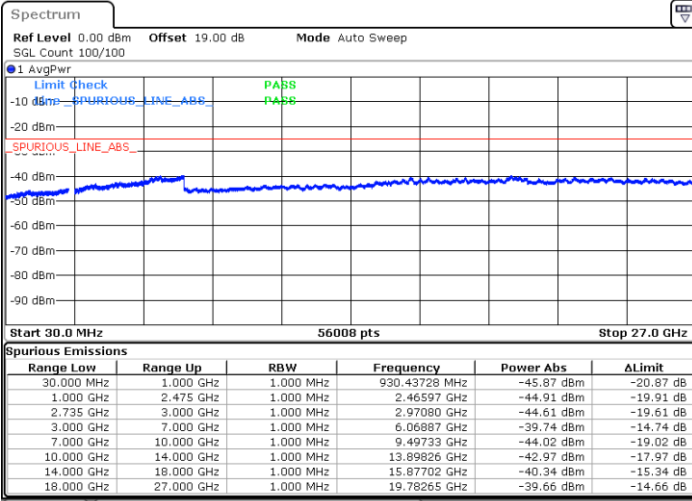

Lowest Channel / 1RB74 and 1RB0

Date: 10.SEP.2021 12:42:01

Date: 10.SEP.2021 12:43:25

Lowest Channel / FullIRB

N/A

Date: 10.SEP.2021 12:34:50

LTE Band 41C / 15MHz+10MHz

QPSK

Middle Channel / 1RB0 and 1RB49

Middle Channel / 1RB74 and 1RB0

Date: 10.SEP.2021 13:00:59

Date: 10.SEP.2021 13:02:09

Middle Channel / FullIRB

N/A

Date: 10.SEP.2021 12:47:57

LTE Band 41C / 15MHz+10MHz

QPSK

Highest Channel / 1RB0 and 1RB49

Highest Channel / 1RB74 and 1RB0

Date: 10.SEP.2021 14:44:30

Date: 10.SEP.2021 14:45:57

Highest Channel / FullIRB

N/A

Date: 10.SEP.2021 14:37:09

LTE Band 41C / 15MHz+15MHz

QPSK

Lowest Channel / 1RB0 and 1RB74

Lowest Channel / 1RB74 and 1RB0

Date: 10.SEP.2021 14:58:46

Date: 10.SEP.2021 15:00:08

Lowest Channel / FullIRB

N/A