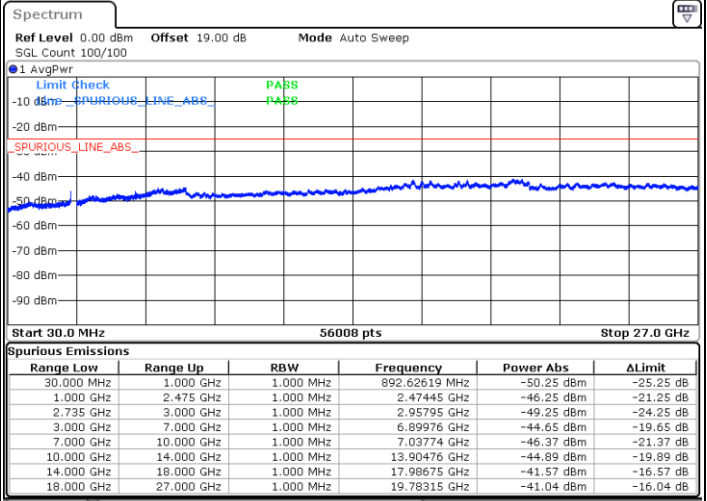

Middle Channel / FullIRB

N/A

Date: 10.SEP.2021 18:47:55

LTE Band 41C / 20MHz+10MHz

QPSK

Highest Channel / 1RB0 and 1RB49

Highest Channel / 1RB99 and 1RB0

Date: 13.SEP.2021 10:31:17

Date: 13.SEP.2021 10:32:44

Highest Channel / FullIRB

N/A

Date: 13.SEP.2021 10:23:09

LTE Band 41C / 20MHz+15MHz

QPSK

Lowest Channel / 1RB0 and 1RB74

Lowest Channel / 1RB99 and 1RB0

Date: 13.SEP.2021 10:51:25

Date: 13.SEP.2021 10:58:54

Lowest Channel / FullIRB

N/A

Date: 13.SEP.2021 10:39:14

LTE Band 41C / 20MHz+15MHz

QPSK

Middle Channel / 1RB0 and 1RB74

Highest Channel / 1RB0 and 1RB74

Highest Channel / 1RB99 and 1RB0

Date: 13.SEP.2021 11:36:06

Date: 13.SEP.2021 11:37:32

Highest Channel / FullIRB

N/A

Date: 13.SEP.2021 11:28:04

LTE Band 41C / 20MHz+20MHz