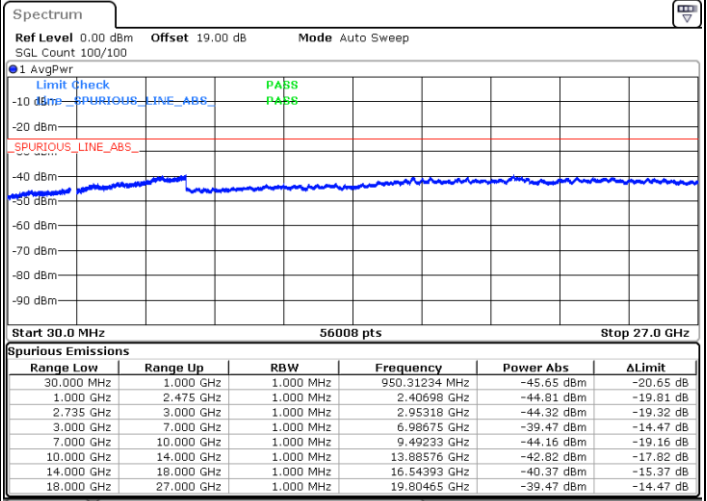

Date: 10.SEP.2021 14:51:03

LTE Band 41C / 15MHz+15MHz

QPSK

Middle Channel / 1RB0 and 1RB74

Middle Channel / 1RB74 and 1RB0

Date: 10.SEP.2021 15:21:04

Date: 10.SEP.2021 15:22:23

Middle Channel / FullIRB

N/A

Date: 10.SEP.2021 15:04:44

LTE Band 41C / 15MHz+15MHz

QPSK

Highest Channel / 1RB0 and 1RB74

Highest Channel / 1RB74 and 1RB0

Date: 10.SEP.2021 15:38:44

Date: 10.SEP.2021 15:40:10

Highest Channel / FullIRB

N/A

Date: 10.SEP.2021 15:31:46

LTE Band 41C / 15MHz+20MHz

QPSK

Lowest Channel / 1RB0 and 1RB99

Lowest Channel / 1RB74 and 1RB0

Date: 10.SEP.2021 15:58:07

Date: 10.SEP.2021 16:00:24

Lowest Channel / FullRB

N/A

Date: 10.SEP.2021 15:45:58

LTE Band 41C / 15MHz+20MHz

QPSK

Middle Channel / 1RB0 and 1RB9

Middle Channel / 1RB74 and 1RB0