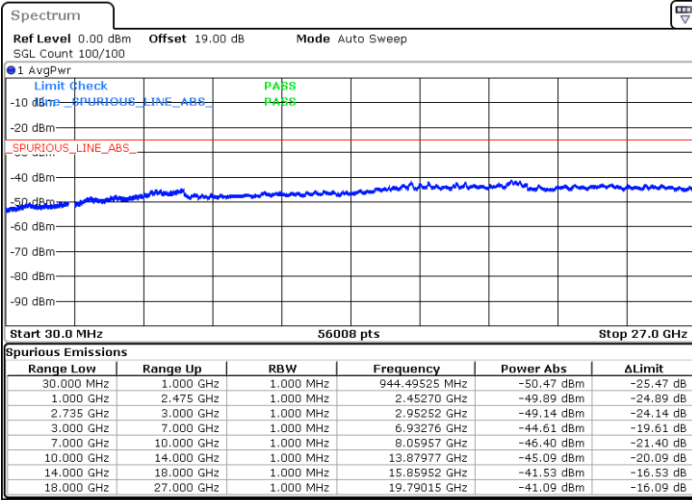

N/A

Date: 10.SEP.2021 18:24:21

LTE Band 41C / 20MHz+10MHz

QPSK

Middle Channel / 1RB0 and 1RB49

Middle Channel / 1RB99 and 1RB0

Date: 10.SEP.2021 18:49:28

Date: 10.SEP.2021 18:57:39

Middle Channel / FullIRB

N/A

Date: 10.SEP.2021 18:47:55

LTE Band 41C / 20MHz+10MHz

QPSK

Highest Channel / 1RB0 and 1RB49

Highest Channel / 1RB99 and 1RB0

Date: 13.SEP.2021 10:31:17

Date: 13.SEP.2021 10:32:44

Highest Channel / FullIRB

N/A

Date: 13.SEP.2021 10:23:09

LTE Band 41C / 20MHz+15MHz

QPSK

Lowest Channel / 1RB0 and 1RB74

Lowest Channel / 1RB99 and 1RB0