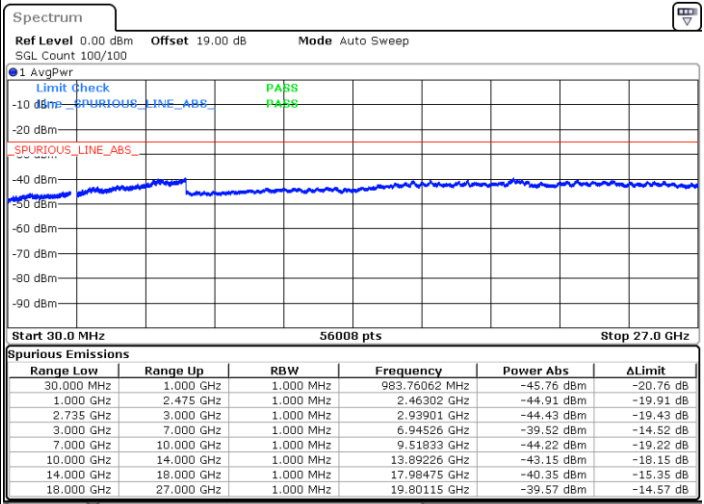

LTE Band 41C / 10MHz+15MHz

QPSK

MiddleChannel / 1RB0 and 1RB74

Middle Channel / 1RB49 and 1RB0

Date: 10.SEP.2021 10:34:19

Date: 10.SEP.2021 10:36:02

Middle Channel / FullIRB

N/A

Date: 10.SEP.2021 10:25:45

LTE Band 41C / 10MHz+15MHz

QPSK

Highest Channel / 1RB0 and 1RB74

Highest Channel / 1RB49 and 1RB0

Date: 10.SEP.2021 10:50:37

Date: 10.SEP.2021 10:52:09

Highest Channel / FullIRB

N/A

Date: 10.SEP.2021 10:41:00

LTE Band 41C / 10MHz+20MHz

QPSK

Lowest Channel / 1RB0 and 1RB99

Lowest Channel / 1RB49 and 1RB0

Date: 10.SEP.2021 11:11:15

Date: 10.SEP.2021 11:15:16

Lowest Channel / FullRB

N/A

Date: 10.SEP.2021 11:03:42

LTE Band 41C / 10MHz+20MHz

QPSK

Middle Channel / 1RB0 and 1RB99

Middle Channel / 1RB49 and 1RB0

Date: 10.SEP.2021 11:32:27