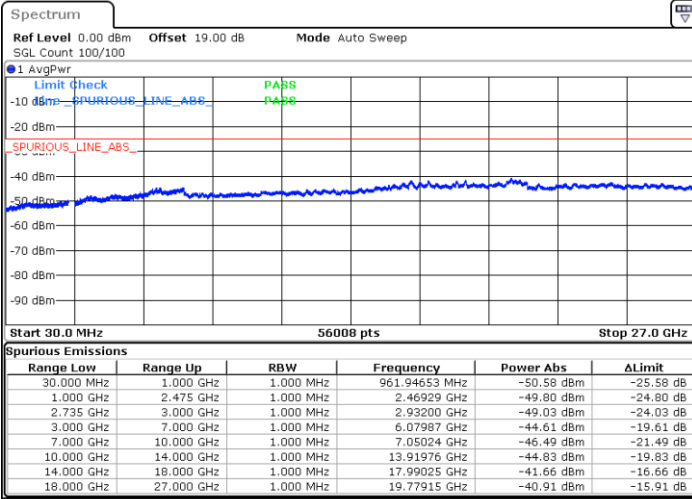

Middle Channel / 1RB99 and 1RB0

Date: 13.SEP.2021 11:15:29

Date: 13.SEP.2021 11:17:29

Middle Channel / FullRB

N/A

Date: 13.SEP.2021 11:05:20

LTE Band 41C / 20MHz+15MHz

QPSK

Highest Channel / 1RB0 and 1RB74

Highest Channel / 1RB99 and 1RB0

Date: 13.SEP.2021 11:36:06

Date: 13.SEP.2021 11:37:32

Highest Channel / FullIRB

N/A

Date: 13.SEP.2021 11:28:04

LTE Band 41C / 20MHz+20MHz

QPSK

Lowest Channel / 1RB0 and 1RB99

Lowest Channel / 1RB99 and 1RB0

Date: 13.SEP.2021 11:53:48

Date: 13.SEP.2021 11:55:30

Lowest Channel / FullRB

N/A

Date: 13.SEP.2021 11:43:10