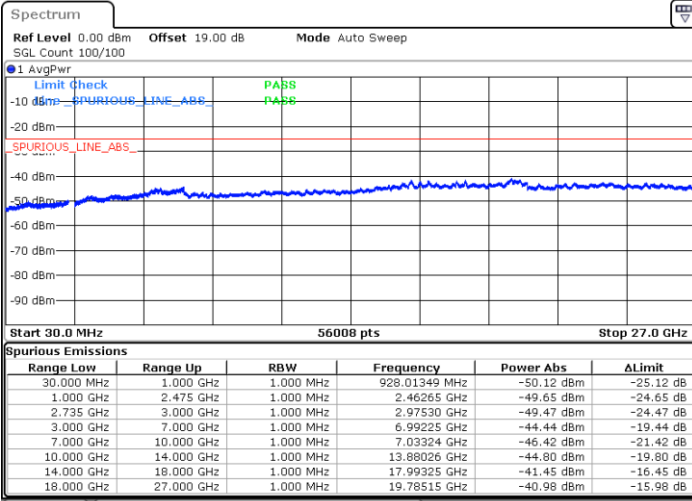

Date: 13.SEP.2021 10:32:44

Highest Channel / FullIRB

N/A

Date: 13.SEP.2021 10:23:09

LTE Band 41C / 20MHz+15MHz

QPSK

Lowest Channel / 1RB0 and 1RB74

Lowest Channel / 1RB99 and 1RB0

Date: 13.SEP.2021 10:51:25

Date: 13.SEP.2021 10:58:54

Lowest Channel / FullIRB

N/A

Date: 13.SEP.2021 10:39:14

LTE Band 41C / 20MHz+15MHz

QPSK

Middle Channel / 1RB0 and 1RB74

Middle Channel / 1RB99 and 1RB0

Date: 13.SEP.2021 11:15:29

Date: 13.SEP.2021 11:17:29

Middle Channel / FullRB

N/A

Date: 13.SEP.2021 11:05:20

LTE Band 41C / 20MHz+15MHz

QPSK

Highest Channel / 1RB0 and 1RB74

Highest Channel / 1RB99 and 1RB0

Date: 13.SEP.2021 11:36:06

Date: 13.SEP.2021 11:37:32

Highest Channel / FullIRB

N/A

Date: 13.SEP.2021 11:28:04

LTE Band 41C / 20MHz+20MHz