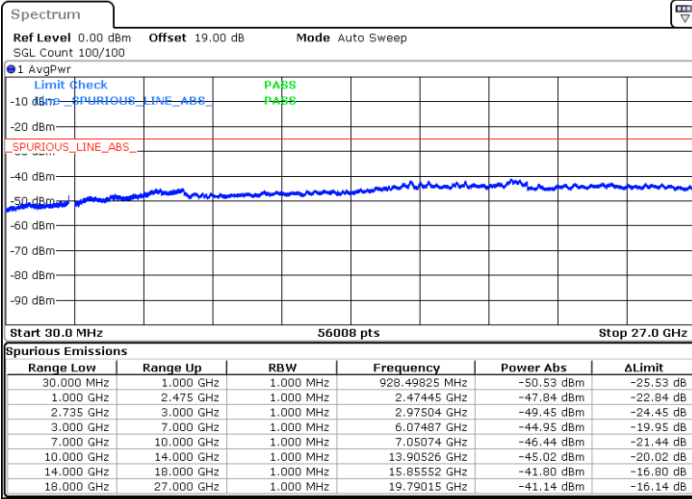

Date: 10.SEP.2021 16:17:26

Date: 10.SEP.2021 16:20:24

Middle Channel / FullIRB

N/A

Date: 10.SEP.2021 16:09:23

LTE Band 41C / 15MHz+20MHz

QPSK

Highest Channel / 1RB0 and 1RB99

Highest Channel / 1RB74 and 1RB0

Date: 10.SEP.2021 16:33:31

Date: 10.SEP.2021 16:34:53

Highest Channel / FullIRB

N/A

Date: 10.SEP.2021 16:25:39

LTE Band 41C / 20MHz+5MHz

QPSK

Lowest Channel / 1RB0 and 1RB24

Lowest Channel / 1RB99 and 1RB0

Date: 10.SEP.2021 16:48:29

Date: 10.SEP.2021 16:51:01

Lowest Channel / FullRB

N/A

Date: 10.SEP.2021 16:39:31

LTE Band 41C / 20MHz+5MHz