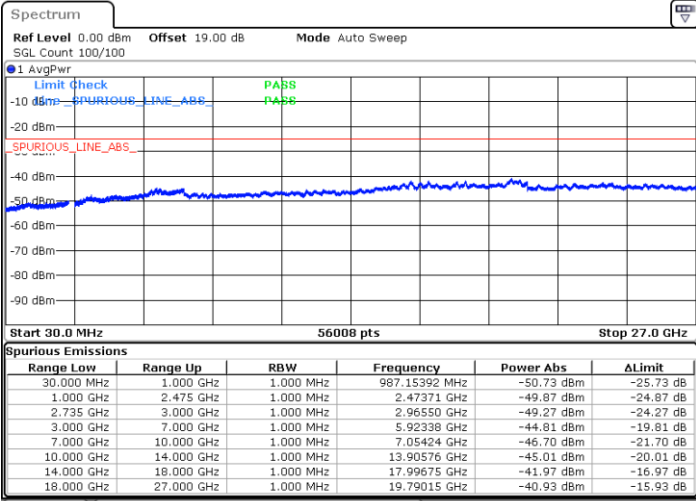

N/A

Date: 10.SEP.2021 10:41:00

LTE Band 41C / 10MHz+20MHz

QPSK

Lowest Channel / 1RB0 and 1RB99

Lowest Channel / 1RB49 and 1RB0

Date: 10.SEP.2021 11:11:15

Date: 10.SEP.2021 11:15:16

Lowest Channel / FullRB

N/A

Date: 10.SEP.2021 11:03:42

LTE Band 41C / 10MHz+20MHz

QPSK

Middle Channel / 1RB0 and 1RB99

Middle Channel / 1RB49 and 1RB0

Date: 10.SEP.2021 11:32:27

Date: 10.SEP.2021 11:33:53

Middle Channel / FullIRB

N/A

Date: 10.SEP.2021 11:23:46

LTE Band 41C / 10MHz+20MHz

QPSK

Highest Channel / 1RB0 and 1RB99

Highest Channel / 1RB49 and 1RB0

Date: 10.SEP.2021 11:45:11

Date: 10.SEP.2021 11:48:33

Highest Channel / FullIRB

N/A

Date: 10.SEP.2021 11:38:54

LTE Band 41C / 15MHz+10MHz

QPSK

Lowest Channel / 1RB0 and 1RB49