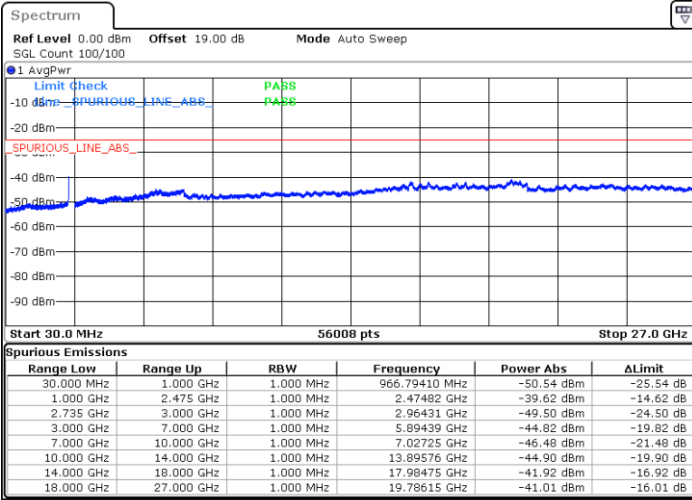

Highest Channel / 1RB74 and 1RB0

Date: 10.SEP.2021 16:33:31

Date: 10.SEP.2021 16:34:53

Highest Channel / FullIRB

N/A

Date: 10.SEP.2021 16:25:39

LTE Band 41C / 20MHz+5MHz

QPSK

Lowest Channel / 1RB0 and 1RB24

Lowest Channel / 1RB99 and 1RB0

Date: 10.SEP.2021 16:48:29

Date: 10.SEP.2021 16:51:01

Lowest Channel / FullRB

N/A

Date: 10.SEP.2021 16:39:31

LTE Band 41C / 20MHz+5MHz

QPSK

Middle Channel / 1RB0 and 1RB24

Middle Channel / 1RB99 and 1RB0

Date: 10.SEP.2021 17:19:04

Date: 10.SEP.2021 17:28:47

Middle Channel / FullIRB

N/A

Date: 10.SEP.2021 17:03:28

LTE Band 41C / 20MHz+5MHz

QPSK

Highest Channel / 1RB0 and 1RB24

Highest Channel / 1RB99 and 1RB0

Date: 10.SEP.2021 18:07:34

Date: 10.SEP.2021 18:18:03

Highest Channel / FullIRB

N/A