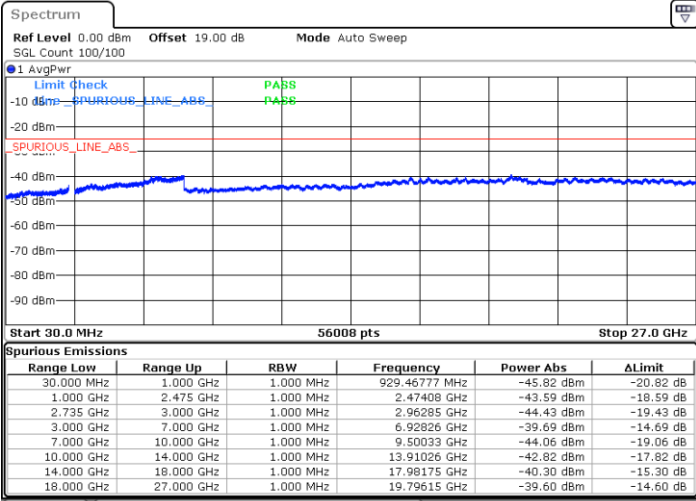

Date: 10.SEP.2021 11:33:53

Middle Channel / FullIRB

N/A

Date: 10.SEP.2021 11:23:46

LTE Band 41C / 10MHz+20MHz

QPSK

Highest Channel / 1RB0 and 1RB99

Highest Channel / 1RB49 and 1RB0

Date: 10.SEP.2021 11:45:11

Date: 10.SEP.2021 11:48:33

Highest Channel / FullIRB

N/A

Date: 10.SEP.2021 11:38:54

LTE Band 41C / 15MHz+10MHz

QPSK

Lowest Channel / 1RB0 and 1RB49

Lowest Channel / 1RB74 and 1RB0

Date: 10.SEP.2021 12:42:01

Date: 10.SEP.2021 12:43:25

Lowest Channel / FullIRB

N/A

Date: 10.SEP.2021 12:34:50

LTE Band 41C / 15MHz+10MHz

QPSK