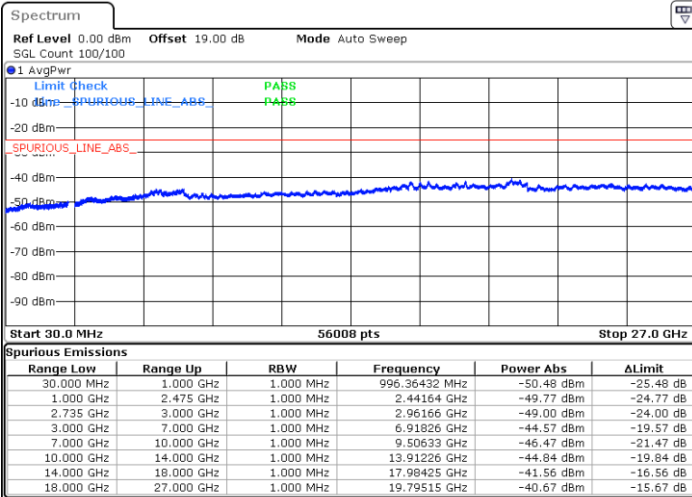

Highest Channel / FullIRB

N/A

Date: 9.SEP.2021 17:01:01