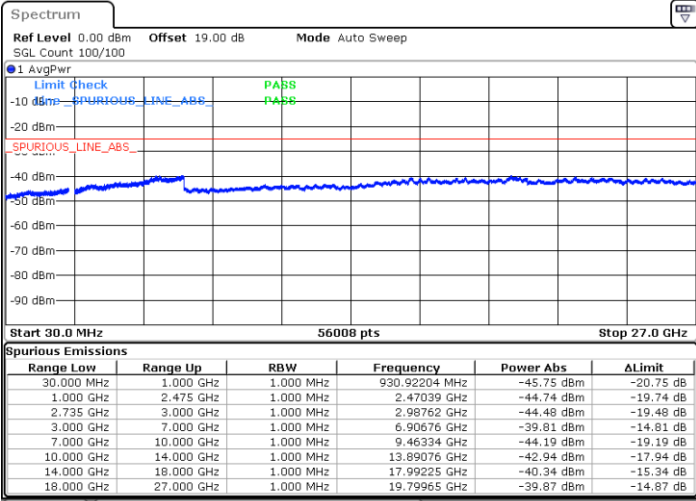

LTE Band 41C / 10MHz+15MHz

QPSK

MiddleChannel / 1RB0 and 1RB74

Middle Channel / 1RB49 and 1RB0

Date: 10.SEP.2021 10:34:19

Date: 10.SEP.2021 10:36:02

Middle Channel / FullIRB

N/A

Date: 10.SEP.2021 10:25:45

LTE Band 41C / 10MHz+15MHz

QPSK

Highest Channel / 1RB0 and 1RB74

Highest Channel / 1RB49 and 1RB0

Date: 10.SEP.2021 10:50:37

Date: 10.SEP.2021 10:52:09

Highest Channel / FullIRB

N/A

Date: 10.SEP.2021 10:41:00

LTE Band 41C / 10MHz+20MHz

QPSK

Lowest Channel / 1RB0 and 1RB99

Lowest Channel / 1RB49 and 1RB0

Date: 10.SEP.2021 11:11:15

Date: 10.SEP.2021 11:15:16