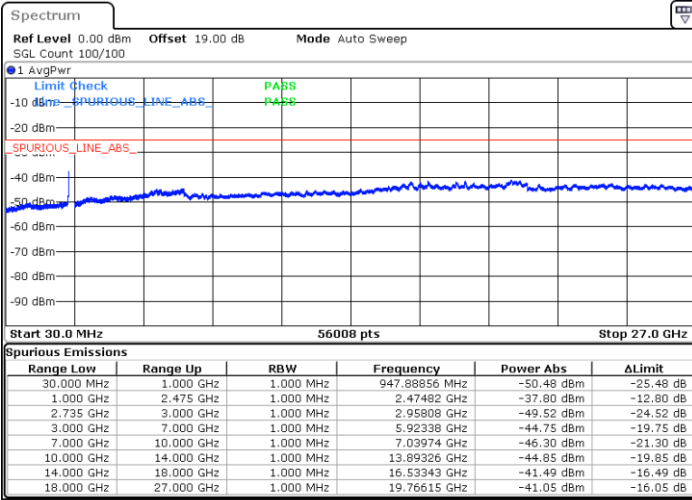

Middle Channel / FullIRB

N/A

Date: 10.SEP.2021 18:47:55

LTE Band 41C / 20MHz+10MHz

QPSK

Highest Channel / 1RB0 and 1RB49

Highest Channel / 1RB99 and 1RB0

Date: 13.SEP.2021 10:31:17

Date: 13.SEP.2021 10:32:44

Highest Channel / FullIRB

N/A

Date: 13.SEP.2021 10:23:09

LTE Band 41C / 20MHz+15MHz

QPSK

Lowest Channel / 1RB0 and 1RB74

Lowest Channel / 1RB99 and 1RB0

Date: 13.SEP.2021 10:51:25

Date: 13.SEP.2021 10:58:54

Lowest Channel / FullIRB

N/A

Date: 13.SEP.2021 10:39:14

LTE Band 41C / 20MHz+15MHz

QPSK

Middle Channel / 1RB0 and 1RB74