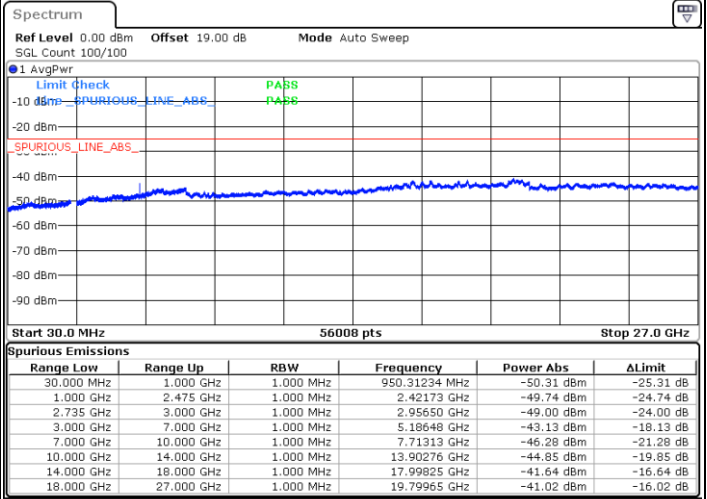

Highest Channel / 1RB0 and 1RB74

Highest Channel / 1RB99 and 1RB0

Date: 13.SEP.2021 11:36:06

Date: 13.SEP.2021 11:37:32

Highest Channel / FullIRB

N/A

Date: 13.SEP.2021 11:28:04

LTE Band 41C / 20MHz+20MHz

QPSK

Lowest Channel / 1RB0 and 1RB99

Lowest Channel / 1RB99 and 1RB0

Date: 13.SEP.2021 11:53:48

Date: 13.SEP.2021 11:55:30

Lowest Channel / FullRB

N/A

Date: 13.SEP.2021 11:43:10

LTE Band 41C / 20MHz+20MHz

QPSK

MiddleChannel / 1RB0 and 1RB99

Middle Channel / 1RB99 and 1RB0

Date: 13.SEP.2021 12:09:06

Date: 13.SEP.2021 12:10:29

Middle Channel / FullIRB

N/A

Date: 13.SEP.2021 12:00:52

LTE Band 41C / 20MHz+20MHz

QPSK

Highest Channel / 1RB0 and 1RB99

Highest Channel / 1RB99 and 1RB0

Date: 13.SEP.2021 12:27:17

Date: 13.SEP.2021 12:29:23

Highest Channel / FullIRB