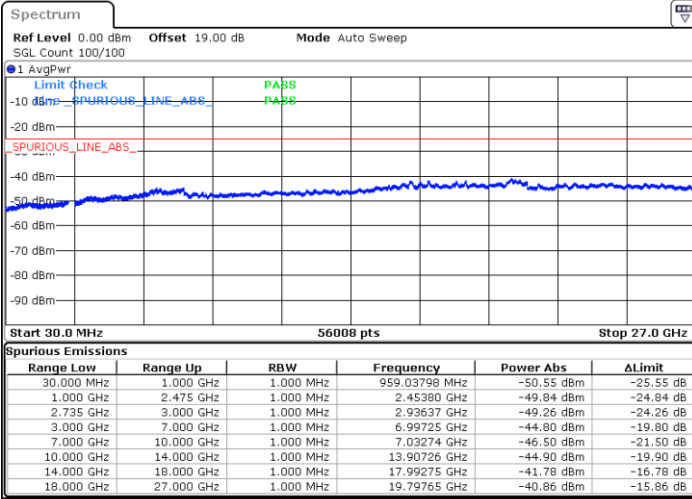

Date: 13.SEP.2021 12:00:52

LTE Band 41C / 20MHz+20MHz

QPSK

Highest Channel / 1RB0 and 1RB99

Highest Channel / 1RB99 and 1RB0

Date: 13.SEP.2021 12:27:17

Date: 13.SEP.2021 12:29:23

Highest Channel / FullIRB

N/A

Date: 13.SEP.2021 12:17:09

LTE Band 41C / 5MHz+20MHz

16QAM

Lowest Channel / 1RB0 and 1RB99

Lowest Channel / 1RB24 and 1RB0

Date: 9.SEP.2021 16:06:06

Date: 9.SEP.2021 16:26:19

Lowest Channel / FullIRB

N/A

Date: 9.SEP.2021 15:21:09

LTE Band 41C / 5MHz+20MHz

16QAM

Middle Channel / 1RB0 and 1RB9

Middle Channel / 1RB24 and 1RB0

Date: 9.SEP.2021 16:46:02

Date: 9.SEP.2021 16:52:44

Middle Channel / FullRB

N/A

Date: 9.SEP.2021 16:38:10

LTE Band 41C / 5MHz+20MHz

16QAM

Highest Channel / 1RB0 and 1RB99

Highest Channel / 1RB24 and 1RB0