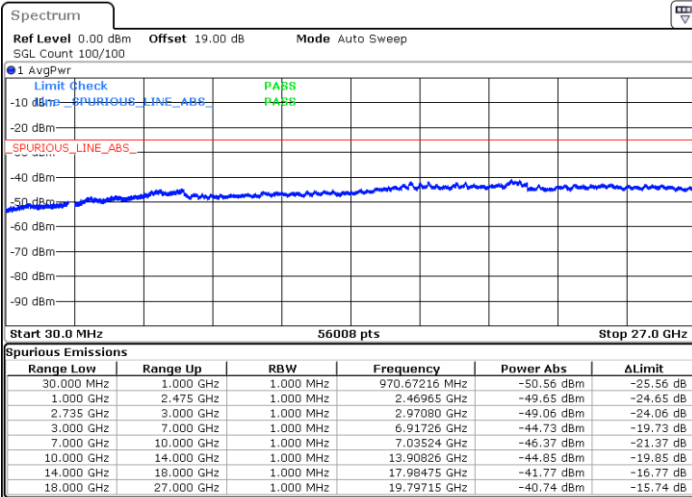

Date: 13.SEP.2021 12:00:52

LTE Band 41C / 20MHz+20MHz

QPSK

Highest Channel / 1RB0 and 1RB99

Highest Channel / 1RB99 and 1RB0

Date: 13.SEP.2021 12:27:17

Date: 13.SEP.2021 12:29:23

Highest Channel / FullIRB

N/A

Date: 13.SEP.2021 12:17:09

LTE Band 41C / 5MHz+20MHz

16QAM

Lowest Channel / 1RB0 and 1RB99

Lowest Channel / 1RB24 and 1RB0

Date: 9.SEP.2021 16:06:06

Date: 9.SEP.2021 16:26:19

Lowest Channel / FullIRB

N/A

Date: 9.SEP.2021 15:21:09

LTE Band 41C / 5MHz+20MHz

16QAM

Middle Channel / 1RB0 and 1RB9

Middle Channel / 1RB24 and 1RB0

Date: 9.SEP.2021 16:46:02

Date: 9.SEP.2021 16:52:44

Middle Channel / FullRB

N/A

Date: 9.SEP.2021 16:38:10

LTE Band 41C / 5MHz+20MHz

16QAM

Highest Channel / 1RB0 and 1RB99

Highest Channel / 1RB24 and 1RB0