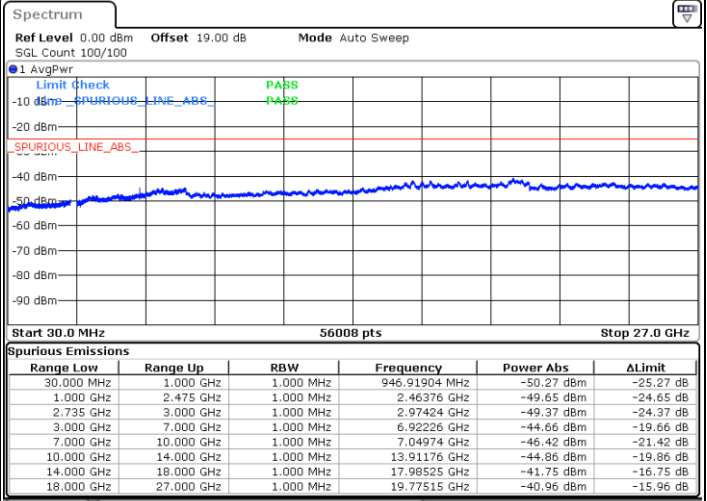

Date: 13.SEP.2021 10:32:44

Highest Channel / FullIRB

N/A

Date: 13.SEP.2021 10:23:09

LTE Band 41C / 20MHz+15MHz

QPSK

Lowest Channel / 1RB0 and 1RB74

Lowest Channel / 1RB99 and 1RB0

Date: 13.SEP.2021 10:51:25

Date: 13.SEP.2021 10:58:54

Lowest Channel / FullIRB

N/A

Date: 13.SEP.2021 10:39:14

LTE Band 41C / 20MHz+15MHz

QPSK

Middle Channel / 1RB0 and 1RB74

Middle Channel / 1RB99 and 1RB0

Date: 13.SEP.2021 11:15:29

Date: 13.SEP.2021 11:17:29

Middle Channel / FullRB

N/A

Date: 13.SEP.2021 11:05:20

LTE Band 41C / 20MHz+15MHz

QPSK

Highest Channel / 1RB0 and 1RB74

Highest Channel / 1RB99 and 1RB0

Date: 13.SEP.2021 11:36:06

Date: 13.SEP.2021 11:37:32

Highest Channel / FullIRB

N/A

Date: 13.SEP.2021 11:28:04

LTE Band 41C / 20MHz+20MHz