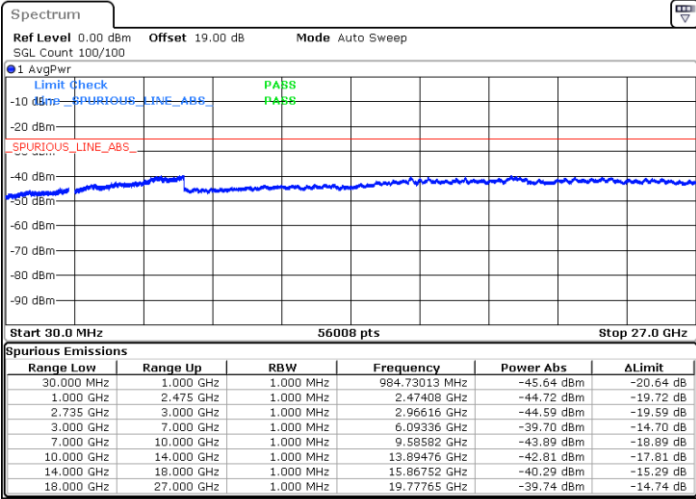

Date: 10.SEP.2021 11:45:11

Date: 10.SEP.2021 11:48:33

Highest Channel / FullIRB

N/A

Date: 10.SEP.2021 11:38:54

LTE Band 41C / 15MHz+10MHz

QPSK

Lowest Channel / 1RB0 and 1RB49

Lowest Channel / 1RB74 and 1RB0

Date: 10.SEP.2021 12:42:01

Date: 10.SEP.2021 12:43:25

Lowest Channel / FullIRB

N/A

Date: 10.SEP.2021 12:34:50

LTE Band 41C / 15MHz+10MHz

QPSK

Middle Channel / 1RB0 and 1RB49

Middle Channel / 1RB74 and 1RB0

Date: 10.SEP.2021 13:00:59

Date: 10.SEP.2021 13:02:09

Middle Channel / FullIRB

N/A

Date: 10.SEP.2021 12:47:57

LTE Band 41C / 15MHz+10MHz

QPSK

Highest Channel / 1RB0 and 1RB49

Highest Channel / 1RB74 and 1RB0

Date: 10.SEP.2021 14:44:30

Date: 10.SEP.2021 14:45:57

Highest Channel / FullIRB

N/A

Date: 10.SEP.2021 14:37:09