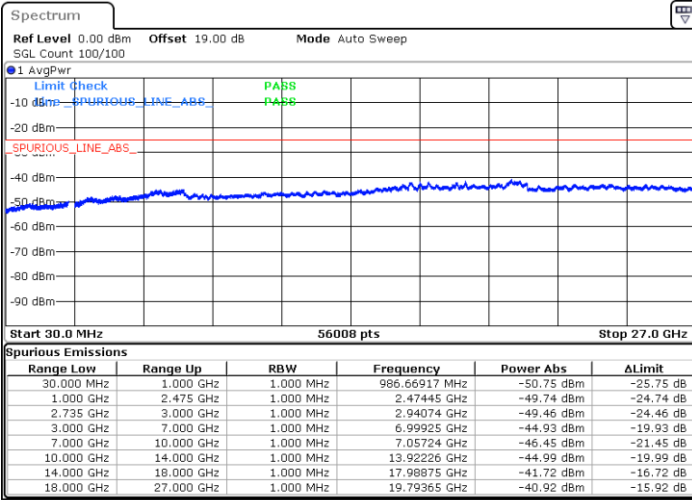

Lowest Channel / 1RB0 and 1RB24

Lowest Channel / 1RB99 and 1RB0

Date: 10.SEP.2021 16:48:29

Date: 10.SEP.2021 16:51:01

Lowest Channel / FullRB

N/A

Date: 10.SEP.2021 16:39:31

LTE Band 41C / 20MHz+5MHz

LTE Band 41C / 20MHz+5MHz

QPSK

Highest Channel / 1RB0 and 1RB24

Highest Channel / 1RB99 and 1RB0

Date: 10.SEP.2021 18:07:34

Date: 10.SEP.2021 18:18:03

Highest Channel / FullIRB

N/A

Date: 10.SEP.2021 17:35:43

LTE Band 41C / 20MHz+10MHz

QPSK

Lowest Channel / 1RB0 and 1RB49

Lowest Channel / 1RB99 and 1RB0

Date: 10.SEP.2021 18:32:45

Date: 10.SEP.2021 18:34:27

Lowest Channel / FullRB