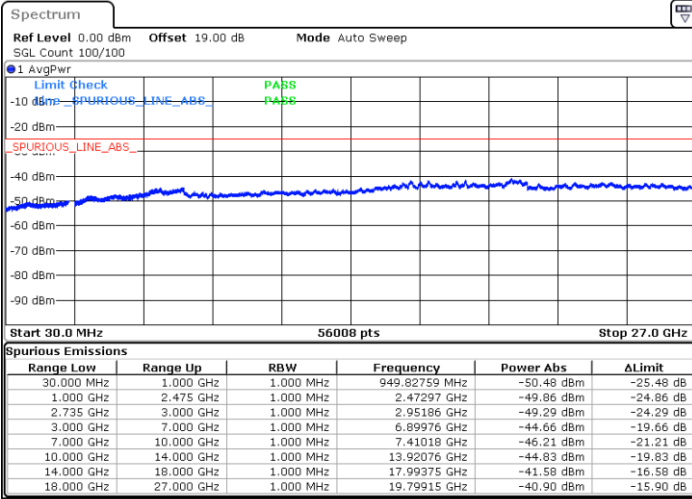

Highest Channel / 1RB0 and 1RB74

Highest Channel / 1RB99 and 1RB0

Date: 13.SEP.2021 11:36:06

Date: 13.SEP.2021 11:37:32

Highest Channel / FullIRB

N/A

Date: 13.SEP.2021 11:28:04

LTE Band 41C / 20MHz+20MHz

QPSK

Lowest Channel / 1RB0 and 1RB99

Lowest Channel / 1RB99 and 1RB0

Date: 13.SEP.2021 11:53:48

Date: 13.SEP.2021 11:55:30

Lowest Channel / FullRB

N/A

Date: 13.SEP.2021 11:43:10

LTE Band 41C / 20MHz+20MHz

QPSK

MiddleChannel / 1RB0 and 1RB99

Middle Channel / 1RB99 and 1RB0

Date: 13.SEP.2021 12:09:06

Date: 13.SEP.2021 12:10:29

Middle Channel / FullIRB

N/A

Date: 13.SEP.2021 12:00:52

LTE Band 41C / 20MHz+20MHz

QPSK

Highest Channel / 1RB0 and 1RB99

Highest Channel / 1RB99 and 1RB0

Date: 13.SEP.2021 12:27:17

Date: 13.SEP.2021 12:29:23

Highest Channel / FullIRB