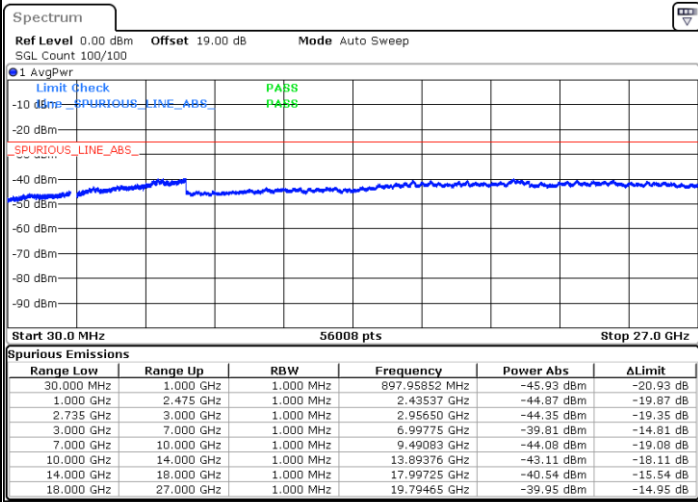

LTE Band 41C / 10MHz+15MHz

QPSK

MiddleChannel / 1RB0 and 1RB74

Middle Channel / 1RB49 and 1RB0

Date: 10.SEP.2021 10:34:19

Date: 10.SEP.2021 10:36:02

Middle Channel / FullIRB

N/A

Date: 10.SEP.2021 10:25:45

LTE Band 41C / 10MHz+15MHz

QPSK

Highest Channel / 1RB0 and 1RB74

Highest Channel / 1RB49 and 1RB0

Date: 10.SEP.2021 10:50:37

Date: 10.SEP.2021 10:52:09

Highest Channel / FullIRB

N/A

Date: 10.SEP.2021 10:41:00

LTE Band 41C / 10MHz+20MHz

QPSK

Lowest Channel / 1RB0 and 1RB99

Lowest Channel / 1RB49 and 1RB0

Date: 10.SEP.2021 11:11:15

Date: 10.SEP.2021 11:15:16

Lowest Channel / FullRB

N/A

Date: 10.SEP.2021 11:03:42

LTE Band 41C / 10MHz+20MHz

QPSK

Middle Channel / 1RB0 and 1RB99

Middle Channel / 1RB49 and 1RB0

Date: 10.SEP.2021 11:32:27