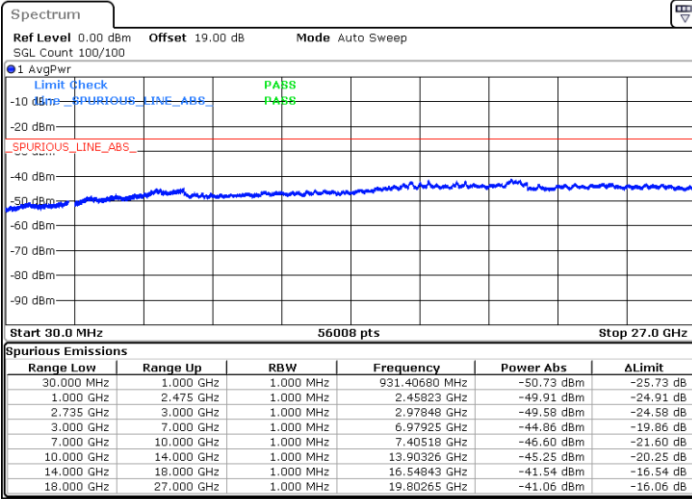

Date: 10.SEP.2021 10:25:45

LTE Band 41C / 10MHz+15MHz

QPSK

Highest Channel / 1RB0 and 1RB74

Highest Channel / 1RB49 and 1RB0

Date: 10.SEP.2021 10:50:37

Date: 10.SEP.2021 10:52:09

Highest Channel / FullIRB

N/A

Date: 10.SEP.2021 10:41:00

LTE Band 41C / 10MHz+20MHz

QPSK

Lowest Channel / 1RB0 and 1RB99

Lowest Channel / 1RB49 and 1RB0

Date: 10.SEP.2021 11:11:15

Date: 10.SEP.2021 11:15:16

Lowest Channel / FullRB

N/A

Date: 10.SEP.2021 11:03:42

LTE Band 41C / 10MHz+20MHz

QPSK

Middle Channel / 1RB0 and 1RB99

Middle Channel / 1RB49 and 1RB0

Date: 10.SEP.2021 11:32:27

Date: 10.SEP.2021 11:33:53

Middle Channel / FullIRB

N/A

Date: 10.SEP.2021 11:23:46

LTE Band 41C / 10MHz+20MHz

QPSK

Highest Channel / 1RB0 and 1RB99

Highest Channel / 1RB49 and 1RB0