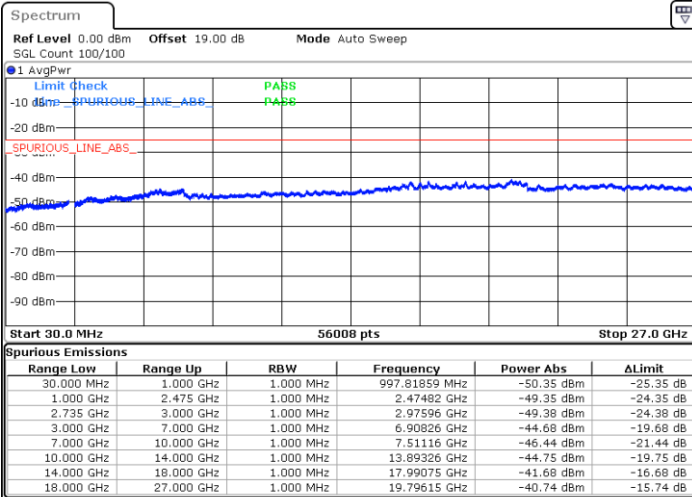

Highest Channel / 1RB0 and 1RB74

Highest Channel / 1RB99 and 1RB0

Date: 13.SEP.2021 11:36:06

Date: 13.SEP.2021 11:37:32

Highest Channel / FullIRB

N/A

Date: 13.SEP.2021 11:28:04

LTE Band 41C / 20MHz+20MHz

QPSK

Lowest Channel / 1RB0 and 1RB99

Lowest Channel / 1RB99 and 1RB0

Date: 13.SEP.2021 11:53:48

Date: 13.SEP.2021 11:55:30

Lowest Channel / FullRB

N/A

Date: 13.SEP.2021 11:43:10

LTE Band 41C / 20MHz+20MHz

QPSK

MiddleChannel / 1RB0 and 1RB99

Middle Channel / 1RB99 and 1RB0

Date: 13.SEP.2021 12:09:06

Date: 13.SEP.2021 12:10:29

Middle Channel / FullIRB

N/A

Date: 13.SEP.2021 12:00:52

LTE Band 41C / 20MHz+20MHz

QPSK

Highest Channel / 1RB0 and 1RB99

Highest Channel / 1RB99 and 1RB0

Date: 13.SEP.2021 12:27:17

Date: 13.SEP.2021 12:29:23

Highest Channel / FullIRB