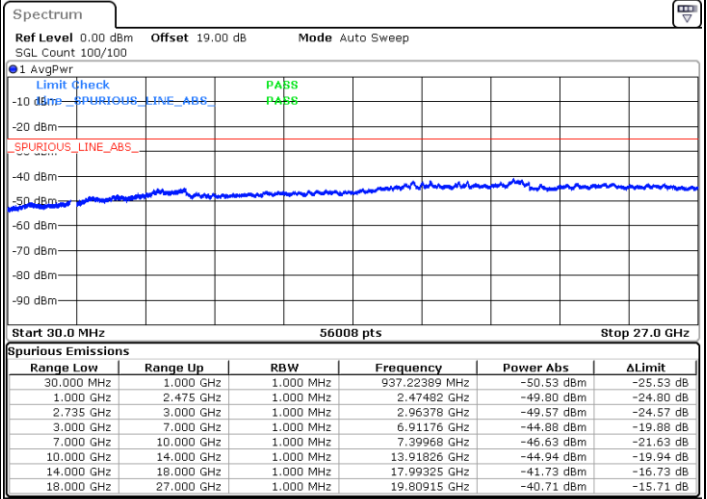

Date: 10.SEP.2021 10:25:45

LTE Band 41C / 10MHz+15MHz

QPSK

Highest Channel / 1RB0 and 1RB74

Highest Channel / 1RB49 and 1RB0

Date: 10.SEP.2021 10:50:37

Date: 10.SEP.2021 10:52:09

Highest Channel / FullIRB

N/A

Date: 10.SEP.2021 10:41:00

LTE Band 41C / 10MHz+20MHz

QPSK

Lowest Channel / 1RB0 and 1RB99

Lowest Channel / 1RB49 and 1RB0

Date: 10.SEP.2021 11:11:15

Date: 10.SEP.2021 11:15:16

Lowest Channel / FullRB

N/A

Date: 10.SEP.2021 11:03:42

LTE Band 41C / 10MHz+20MHz

QPSK

Middle Channel / 1RB0 and 1RB99

Middle Channel / 1RB49 and 1RB0

Date: 10.SEP.2021 11:32:27

Date: 10.SEP.2021 11:33:53

Middle Channel / FullIRB

N/A

Date: 10.SEP.2021 11:23:46

LTE Band 41C / 10MHz+20MHz

QPSK

Highest Channel / 1RB0 and 1RB99

Highest Channel / 1RB49 and 1RB0