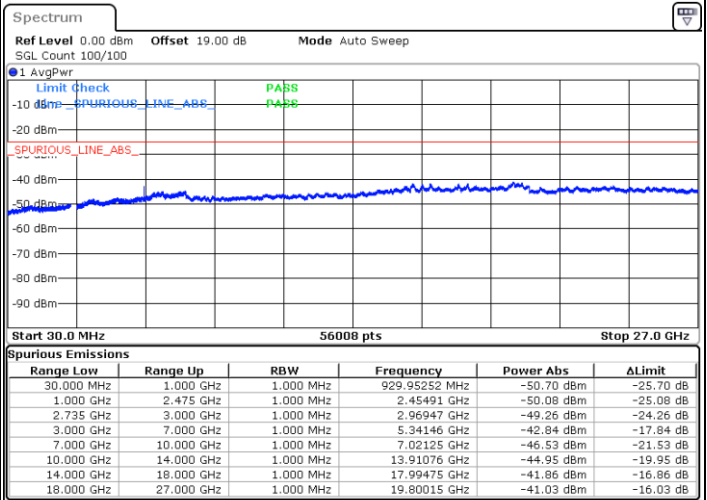

Lowest Channel / FullRB

N/A

Date: 10.SEP.2021 11:03:42

LTE Band 41C / 10MHz+20MHz

QPSK

Middle Channel / 1RB0 and 1RB99

Middle Channel / 1RB49 and 1RB0

Date: 10.SEP.2021 11:32:27

Date: 10.SEP.2021 11:33:53

Middle Channel / FullIRB

N/A

Date: 10.SEP.2021 11:23:46

LTE Band 41C / 10MHz+20MHz

QPSK

Highest Channel / 1RB0 and 1RB99

Highest Channel / 1RB49 and 1RB0

Date: 10.SEP.2021 11:45:11

Date: 10.SEP.2021 11:48:33

Highest Channel / FullIRB

N/A

Date: 10.SEP.2021 11:38:54

LTE Band 41C / 15MHz+10MHz

QPSK

Lowest Channel / 1RB0 and 1RB49

Lowest Channel / 1RB74 and 1RB0

Date: 10.SEP.2021 12:42:01

Date: 10.SEP.2021 12:43:25

Lowest Channel / FullIRB

N/A

Date: 10.SEP.2021 12:34:50

LTE Band 41C / 15MHz+10MHz

QPSK