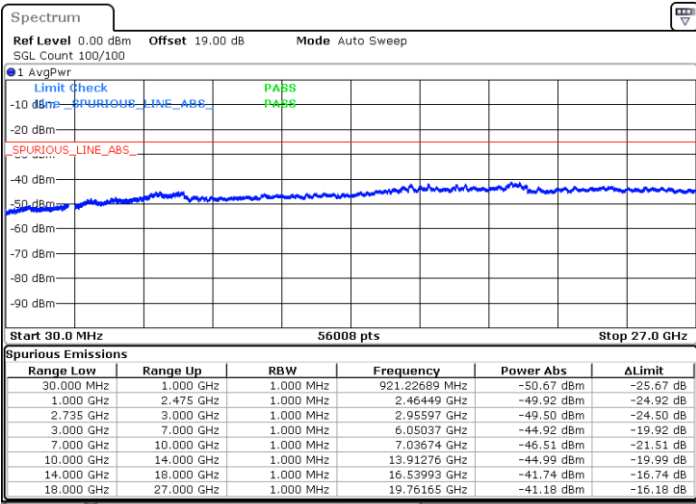

Highest Channel / FullIRB

N/A

Date: 10.SEP.2021 15:31:46

LTE Band 41C / 15MHz+20MHz

QPSK

Lowest Channel / 1RB0 and 1RB99

Lowest Channel / 1RB74 and 1RB0

Date: 10.SEP.2021 15:58:07

Date: 10.SEP.2021 16:00:24

Lowest Channel / FullRB

N/A

Date: 10.SEP.2021 15:45:58

LTE Band 41C / 15MHz+20MHz

QPSK

Middle Channel / 1RB0 and 1RB9

Middle Channel / 1RB74 and 1RB0

Date: 10.SEP.2021 16:17:26

Date: 10.SEP.2021 16:20:24

Middle Channel / FullIRB

N/A

Date: 10.SEP.2021 16:09:23

LTE Band 41C / 15MHz+20MHz

QPSK

Highest Channel / 1RB0 and 1RB99

Highest Channel / 1RB74 and 1RB0

Date: 10.SEP.2021 16:33:31

Date: 10.SEP.2021 16:34:53

Highest Channel / FullIRB

N/A

Date: 10.SEP.2021 16:25:39

LTE Band 41C / 20MHz+5MHz

QPSK