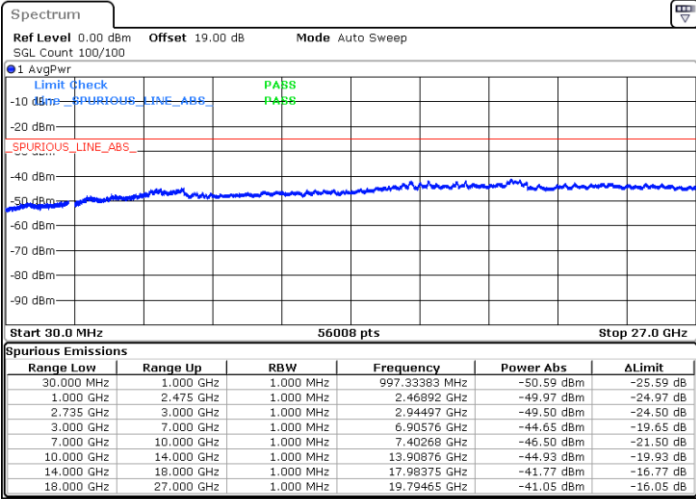

Highest Channel / 1RB74 and 1RB0

Date: 10.SEP.2021 16:33:31

Date: 10.SEP.2021 16:34:53

Highest Channel / FullIRB

N/A

Date: 10.SEP.2021 16:25:39

LTE Band 41C / 20MHz+5MHz

QPSK

Lowest Channel / 1RB0 and 1RB24

Lowest Channel / 1RB99 and 1RB0

Date: 10.SEP.2021 16:48:29

Date: 10.SEP.2021 16:51:01

Lowest Channel / FullRB

N/A

Date: 10.SEP.2021 16:39:31

LTE Band 41C / 20MHz+5MHz

QPSK

Middle Channel / 1RB0 and 1RB24

Middle Channel / 1RB99 and 1RB0

Date: 10.SEP.2021 17:19:04

Date: 10.SEP.2021 17:28:47

Middle Channel / FullIRB

N/A

Date: 10.SEP.2021 17:03:28

LTE Band 41C / 20MHz+5MHz

QPSK

Highest Channel / 1RB0 and 1RB24

Highest Channel / 1RB99 and 1RB0

Date: 10.SEP.2021 18:07:34

Date: 10.SEP.2021 18:18:03

Highest Channel / FullIRB

N/A