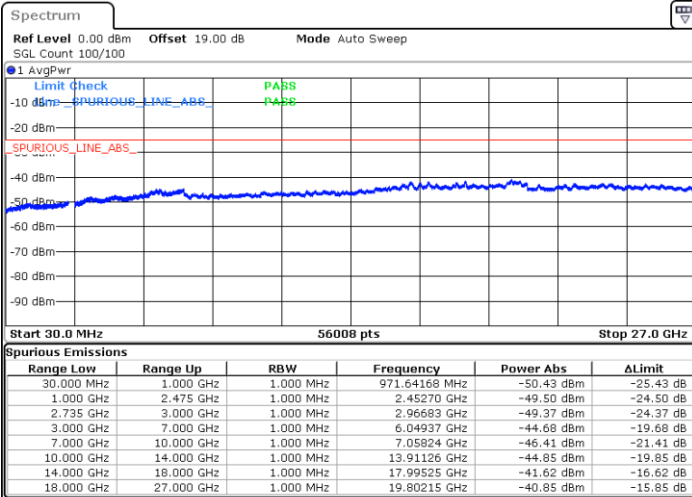

QPSK

Lowest Channel / 1RB0 and 1RB99

Lowest Channel / 1RB99 and 1RB0

Date: 13.SEP.2021 11:53:48

Date: 13.SEP.2021 11:55:30

Lowest Channel / FullRB

N/A

Date: 13.SEP.2021 11:43:10

LTE Band 41C / 20MHz+20MHz

QPSK

MiddleChannel / 1RB0 and 1RB99

Middle Channel / 1RB99 and 1RB0

Date: 13.SEP.2021 12:09:06

Date: 13.SEP.2021 12:10:29

Middle Channel / FullIRB

N/A

Date: 13.SEP.2021 12:00:52

LTE Band 41C / 20MHz+20MHz

QPSK

Highest Channel / 1RB0 and 1RB99

Highest Channel / 1RB99 and 1RB0

Date: 13.SEP.2021 12:27:17

Date: 13.SEP.2021 12:29:23

Highest Channel / FullIRB

N/A

Date: 13.SEP.2021 12:17:09

LTE Band 41C / 5MHz+20MHz

16QAM

Lowest Channel / 1RB0 and 1RB99

Lowest Channel / 1RB24 and 1RB0

Date: 9.SEP.2021 16:06:06

Date: 9.SEP.2021 16:26:19