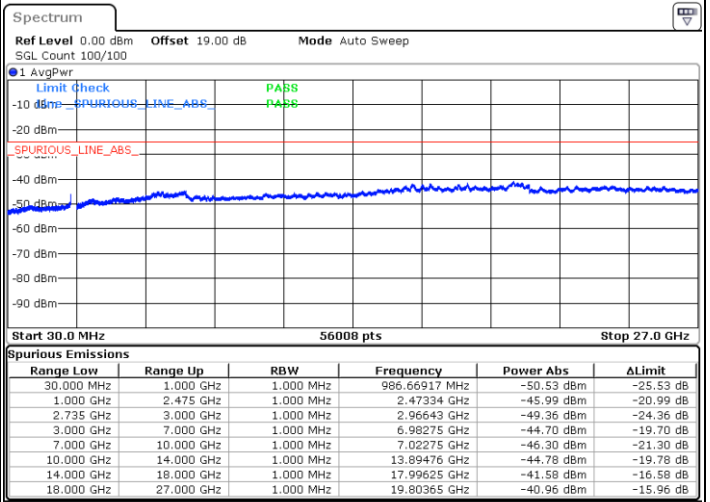

Date: 13.SEP.2021 12:00:52

LTE Band 41C / 20MHz+20MHz

QPSK

Highest Channel / 1RB0 and 1RB99

Highest Channel / 1RB99 and 1RB0

Date: 13.SEP.2021 12:27:17

Date: 13.SEP.2021 12:29:23

Highest Channel / FullIRB

N/A

Date: 13.SEP.2021 12:17:09

LTE Band 41C / 5MHz+20MHz

16QAM

Lowest Channel / 1RB0 and 1RB99

Lowest Channel / 1RB24 and 1RB0

Date: 9.SEP.2021 16:06:06

Date: 9.SEP.2021 16:26:19

Lowest Channel / FullIRB

N/A

Date: 9.SEP.2021 15:21:09

LTE Band 41C / 5MHz+20MHz

16QAM

Middle Channel / 1RB0 and 1RB9

Middle Channel / 1RB24 and 1RB0

Date: 9.SEP.2021 16:46:02

Date: 9.SEP.2021 16:52:44

Middle Channel / FullRB

N/A

Date: 9.SEP.2021 16:38:10

LTE Band 41C / 5MHz+20MHz

16QAM

Highest Channel / 1RB0 and 1RB99

Highest Channel / 1RB24 and 1RB0