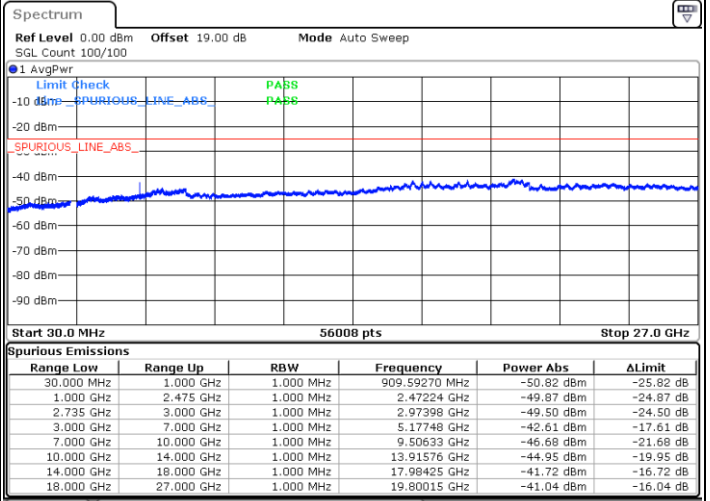

N/A

Date: 10.SEP.2021 10:41:00

LTE Band 41C / 10MHz+20MHz

QPSK

Lowest Channel / 1RB0 and 1RB99

Lowest Channel / 1RB49 and 1RB0

Date: 10.SEP.2021 11:11:15

Date: 10.SEP.2021 11:15:16

Lowest Channel / FullRB

N/A

Date: 10.SEP.2021 11:03:42

LTE Band 41C / 10MHz+20MHz

QPSK

Middle Channel / 1RB0 and 1RB99

Middle Channel / 1RB49 and 1RB0

Date: 10.SEP.2021 11:32:27

Date: 10.SEP.2021 11:33:53

Middle Channel / FullIRB

N/A

Date: 10.SEP.2021 11:23:46

LTE Band 41C / 10MHz+20MHz

QPSK

Highest Channel / 1RB0 and 1RB99

Highest Channel / 1RB49 and 1RB0

Date: 10.SEP.2021 11:45:11

Date: 10.SEP.2021 11:48:33

Highest Channel / FullIRB

N/A

Date: 10.SEP.2021 11:38:54

LTE Band 41C / 15MHz+10MHz

QPSK

Lowest Channel / 1RB0 and 1RB49