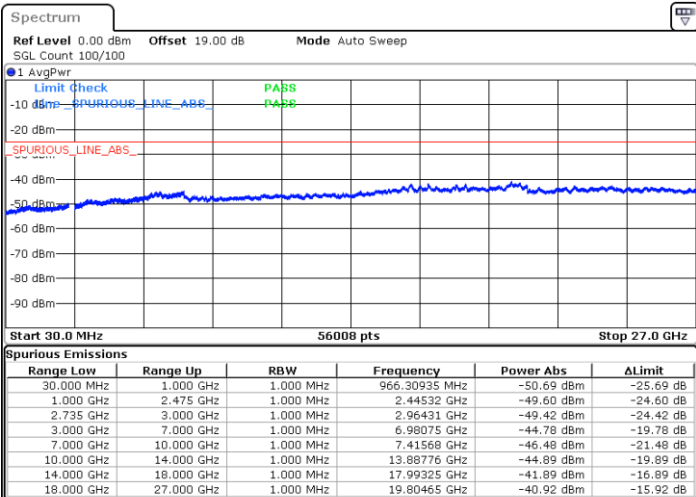

Lowest Channel / FullRB

N/A

Date: 10.SEP.2021 11:03:42

LTE Band 41C / 10MHz+20MHz

QPSK

Middle Channel / 1RB0 and 1RB99

Middle Channel / 1RB49 and 1RB0

Date: 10.SEP.2021 11:32:27

Date: 10.SEP.2021 11:33:53

Middle Channel / FullIRB

N/A

Date: 10.SEP.2021 11:23:46

LTE Band 41C / 10MHz+20MHz

QPSK

Highest Channel / 1RB0 and 1RB99

Highest Channel / 1RB49 and 1RB0

Date: 10.SEP.2021 11:45:11

Date: 10.SEP.2021 11:48:33

Highest Channel / FullIRB

N/A

Date: 10.SEP.2021 11:38:54

LTE Band 41C / 15MHz+10MHz

QPSK

Lowest Channel / 1RB0 and 1RB49

Lowest Channel / 1RB74 and 1RB0

Date: 10.SEP.2021 12:42:01

Date: 10.SEP.2021 12:43:25

Lowest Channel / FullIRB

N/A

Date: 10.SEP.2021 12:34:50

LTE Band 41C / 15MHz+10MHz

QPSK