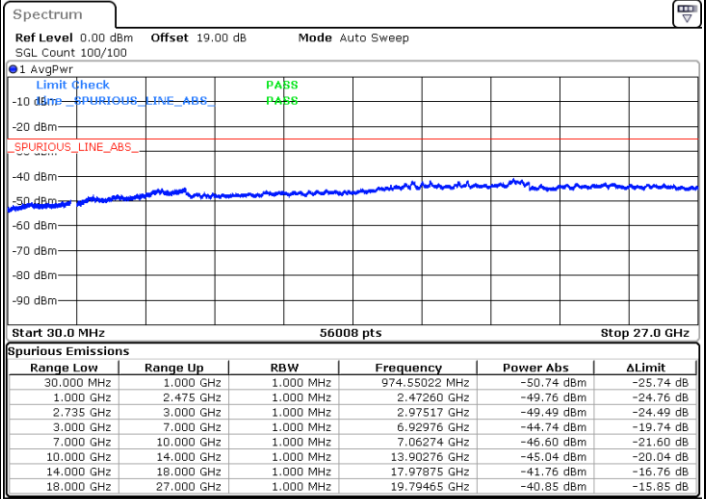

LTE Band 41C / 20MHz+5MHz

QPSK

Middle Channel / 1RB0 and 1RB24

Middle Channel / 1RB99 and 1RB0

Date: 10.SEP.2021 17:19:04

Date: 10.SEP.2021 17:28:47