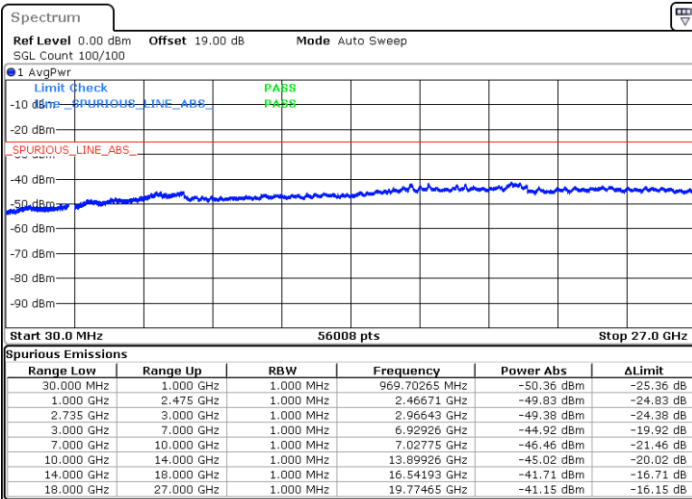

Date: 10.SEP.2021 16:17:26

Date: 10.SEP.2021 16:20:24

Middle Channel / FullIRB

N/A

Date: 10.SEP.2021 16:09:23

LTE Band 41C / 15MHz+20MHz

QPSK

Highest Channel / 1RB0 and 1RB99

Highest Channel / 1RB74 and 1RB0

Date: 10.SEP.2021 16:33:31

Date: 10.SEP.2021 16:34:53

Highest Channel / FullIRB

N/A

Date: 10.SEP.2021 16:25:39

LTE Band 41C / 20MHz+5MHz

QPSK

Lowest Channel / 1RB0 and 1RB24

Lowest Channel / 1RB99 and 1RB0

Date: 10.SEP.2021 16:48:29

Date: 10.SEP.2021 16:51:01

Lowest Channel / FullRB

N/A

Date: 10.SEP.2021 16:39:31

LTE Band 41C / 20MHz+5MHz