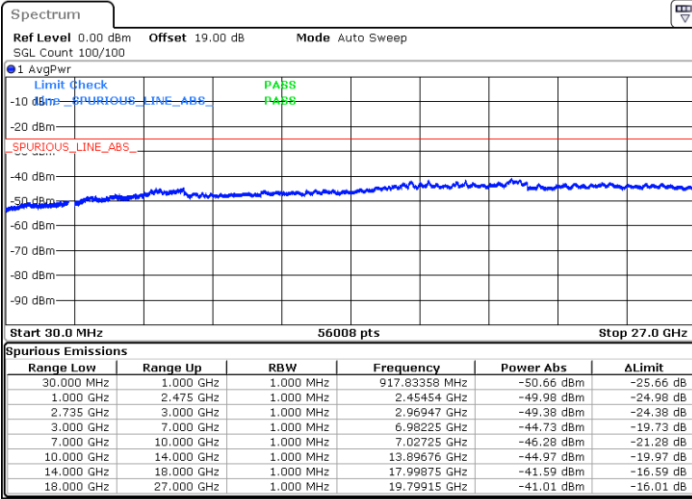

Lowest Channel / FullIRB

N/A

Date: 9.SEP.2021 15:21:09

LTE Band 41C / 5MHz+20MHz

16QAM

Middle Channel / 1RB0 and 1RB9

Middle Channel / 1RB24 and 1RB0

Date: 9.SEP.2021 16:46:02

Date: 9.SEP.2021 16:52:44

Middle Channel / FullRB

N/A

Date: 9.SEP.2021 16:38:10

LTE Band 41C / 5MHz+20MHz

16QAM

Highest Channel / 1RB0 and 1RB99

Highest Channel / 1RB24 and 1RB0