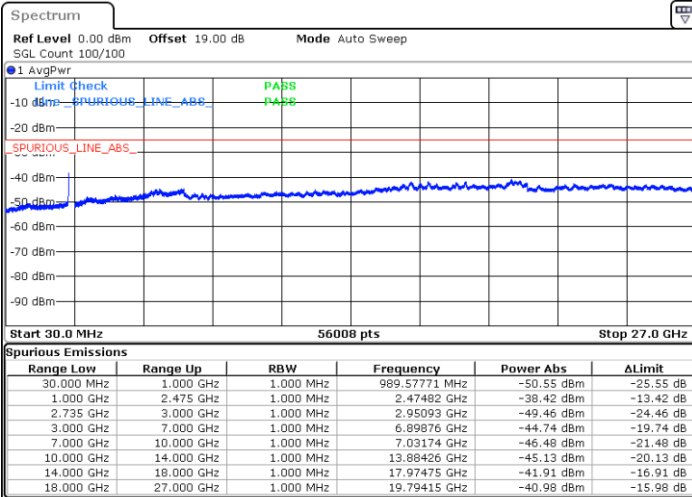

LTE Band 41C / 20MHz+5MHz

QPSK

Highest Channel / 1RB0 and 1RB24

Highest Channel / 1RB99 and 1RB0

Date: 10.SEP.2021 18:07:34

Date: 10.SEP.2021 18:18:03

Highest Channel / FullIRB

N/A

Date: 10.SEP.2021 17:35:43

LTE Band 41C / 20MHz+10MHz

QPSK

Lowest Channel / 1RB0 and 1RB49

Lowest Channel / 1RB99 and 1RB0

Date: 10.SEP.2021 18:32:45

Date: 10.SEP.2021 18:34:27

Lowest Channel / FullRB

N/A

Date: 10.SEP.2021 18:24:21

LTE Band 41C / 20MHz+10MHz

QPSK

Middle Channel / 1RB0 and 1RB49

Middle Channel / 1RB99 and 1RB0

Date: 10.SEP.2021 18:49:28

Date: 10.SEP.2021 18:57:39

Middle Channel / FullIRB

N/A

Date: 10.SEP.2021 18:47:55

LTE Band 41C / 20MHz+10MHz

QPSK

Highest Channel / 1RB0 and 1RB49

Highest Channel / 1RB99 and 1RB0

Date: 13.SEP.2021 10:31:17