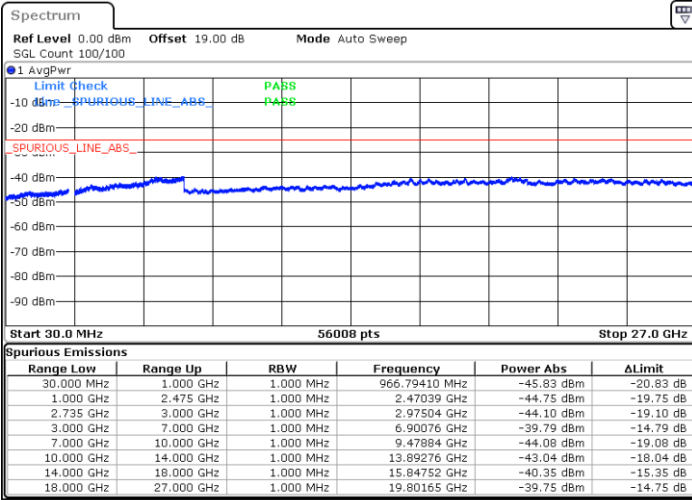

Middle Channel / 1RB0 and 1RB49

Middle Channel / 1RB74 and 1RB0

Date: 10.SEP.2021 13:00:59

Date: 10.SEP.2021 13:02:09

Middle Channel / FullIRB

N/A

Date: 10.SEP.2021 12:47:57

LTE Band 41C / 15MHz+10MHz

QPSK

Highest Channel / 1RB0 and 1RB49

Highest Channel / 1RB74 and 1RB0

Date: 10.SEP.2021 14:44:30

Date: 10.SEP.2021 14:45:57

Highest Channel / FullIRB

N/A

Date: 10.SEP.2021 14:37:09

LTE Band 41C / 15MHz+15MHz

QPSK

Lowest Channel / 1RB0 and 1RB74

Lowest Channel / 1RB74 and 1RB0

Date: 10.SEP.2021 14:58:46

Date: 10.SEP.2021 15:00:08

Lowest Channel / FullIRB

N/A