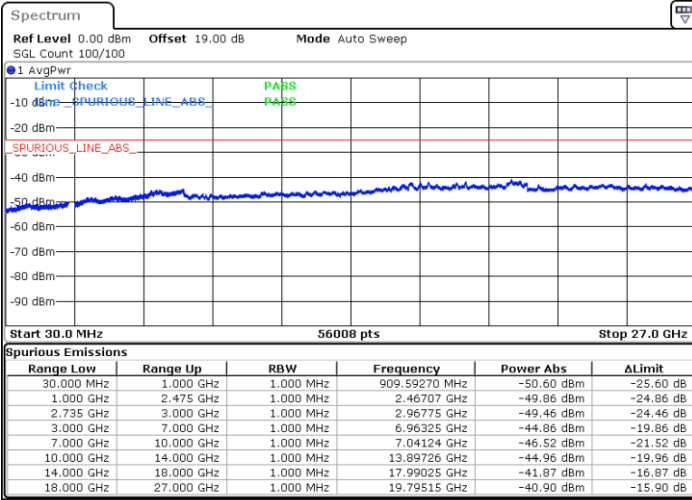

Date: 10.SEP.2021 17:35:43

LTE Band 41C / 20MHz+10MHz

QPSK

Lowest Channel / 1RB0 and 1RB49

Lowest Channel / 1RB99 and 1RB0

Date: 10.SEP.2021 18:32:45

Date: 10.SEP.2021 18:34:27

Lowest Channel / FullRB

N/A

Date: 10.SEP.2021 18:24:21

LTE Band 41C / 20MHz+10MHz

QPSK

Middle Channel / 1RB0 and 1RB49

Middle Channel / 1RB99 and 1RB0

Date: 10.SEP.2021 18:49:28

Date: 10.SEP.2021 18:57:39

Middle Channel / FullIRB

N/A

Date: 10.SEP.2021 18:47:55

LTE Band 41C / 20MHz+10MHz

QPSK

Highest Channel / 1RB0 and 1RB49

Highest Channel / 1RB99 and 1RB0

Date: 13.SEP.2021 10:31:17

Date: 13.SEP.2021 10:32:44

Highest Channel / FullIRB

N/A

Date: 13.SEP.2021 10:23:09

LTE Band 41C / 20MHz+15MHz

QPSK

Lowest Channel / 1RB0 and 1RB74

Lowest Channel / 1RB99 and 1RB0