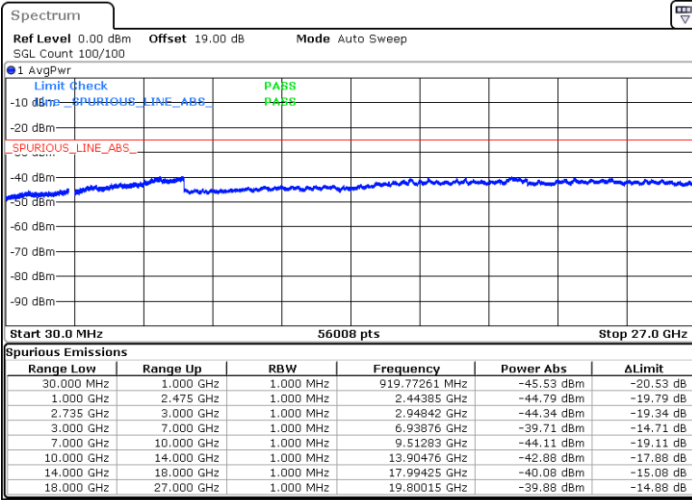

Date: 10.SEP.2021 14:51:03

LTE Band 41C / 15MHz+15MHz

QPSK

Middle Channel / 1RB0 and 1RB74

Middle Channel / 1RB74 and 1RB0

Date: 10.SEP.2021 15:21:04

Date: 10.SEP.2021 15:22:23

Middle Channel / FullIRB

N/A

Date: 10.SEP.2021 15:04:44

LTE Band 41C / 15MHz+15MHz

QPSK

Highest Channel / 1RB0 and 1RB74

Highest Channel / 1RB74 and 1RB0

Date: 10.SEP.2021 15:38:44

Date: 10.SEP.2021 15:40:10

Highest Channel / FullIRB

N/A

Date: 10.SEP.2021 15:31:46

LTE Band 41C / 15MHz+20MHz

QPSK

Lowest Channel / 1RB0 and 1RB99

Lowest Channel / 1RB74 and 1RB0

Date: 10.SEP.2021 15:58:07