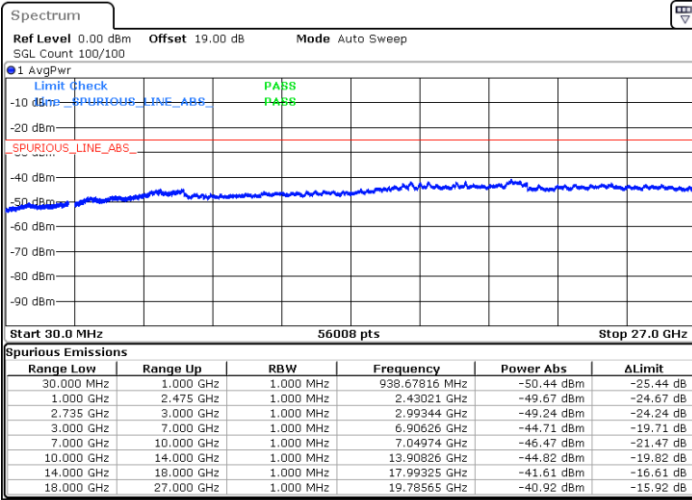

Middle Channel / 1RB99 and 1RB0

Date: 13.SEP.2021 11:15:29

Date: 13.SEP.2021 11:17:29

Middle Channel / FullRB

N/A

Date: 13.SEP.2021 11:05:20

LTE Band 41C / 20MHz+15MHz

QPSK

Highest Channel / 1RB0 and 1RB74

Highest Channel / 1RB99 and 1RB0

Date: 13.SEP.2021 11:36:06

Date: 13.SEP.2021 11:37:32

Highest Channel / FullIRB

N/A

Date: 13.SEP.2021 11:28:04

LTE Band 41C / 20MHz+20MHz

QPSK

Lowest Channel / 1RB0 and 1RB99

Lowest Channel / 1RB99 and 1RB0

Date: 13.SEP.2021 11:53:48

Date: 13.SEP.2021 11:55:30

Lowest Channel / FullRB

N/A

Date: 13.SEP.2021 11:43:10