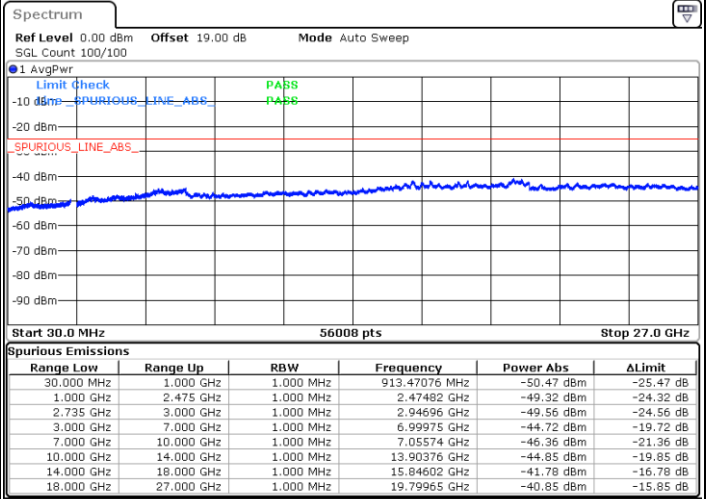

LTE Band 41C / 20MHz+5MHz

QPSK

Highest Channel / 1RB0 and 1RB24

Highest Channel / 1RB99 and 1RB0

Date: 10.SEP.2021 18:07:34

Date: 10.SEP.2021 18:18:03

Highest Channel / FullIRB

N/A

Date: 10.SEP.2021 17:35:43

LTE Band 41C / 20MHz+10MHz

QPSK

Lowest Channel / 1RB0 and 1RB49

Lowest Channel / 1RB99 and 1RB0

Date: 10.SEP.2021 18:32:45

Date: 10.SEP.2021 18:34:27

Lowest Channel / FullRB

N/A

Date: 10.SEP.2021 18:24:21

LTE Band 41C / 20MHz+10MHz

QPSK

Middle Channel / 1RB0 and 1RB49

Middle Channel / 1RB99 and 1RB0

Date: 10.SEP.2021 18:49:28

Date: 10.SEP.2021 18:57:39

Middle Channel / FullIRB

N/A

Date: 10.SEP.2021 18:47:55

LTE Band 41C / 20MHz+10MHz

QPSK

Highest Channel / 1RB0 and 1RB49

Highest Channel / 1RB99 and 1RB0

Date: 13.SEP.2021 10:31:17