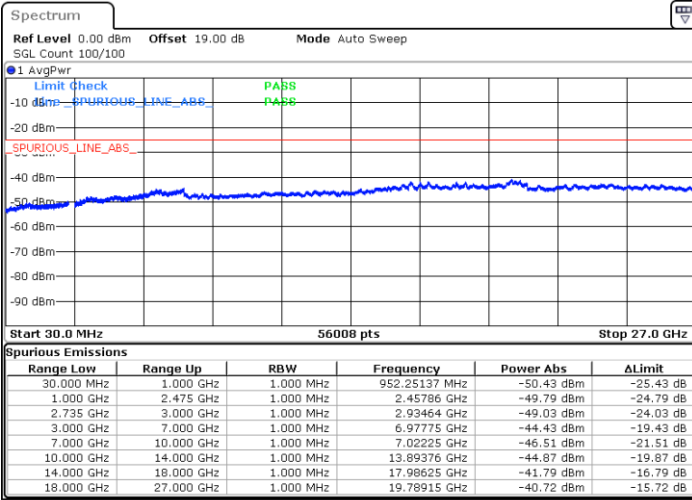

Date: 13.SEP.2021 10:32:44

Highest Channel / FullIRB

N/A

Date: 13.SEP.2021 10:23:09

LTE Band 41C / 20MHz+15MHz

QPSK

Lowest Channel / 1RB0 and 1RB74

Lowest Channel / 1RB99 and 1RB0

Date: 13.SEP.2021 10:51:25

Date: 13.SEP.2021 10:58:54

Lowest Channel / FullIRB

N/A

Date: 13.SEP.2021 10:39:14

LTE Band 41C / 20MHz+15MHz

QPSK

Middle Channel / 1RB0 and 1RB74

Middle Channel / 1RB99 and 1RB0

Date: 13.SEP.2021 11:15:29

Date: 13.SEP.2021 11:17:29

Middle Channel / FullRB

N/A

Date: 13.SEP.2021 11:05:20

LTE Band 41C / 20MHz+15MHz

QPSK

Highest Channel / 1RB0 and 1RB74

Highest Channel / 1RB99 and 1RB0

Date: 13.SEP.2021 11:36:06

Date: 13.SEP.2021 11:37:32

Highest Channel / FullIRB

N/A

Date: 13.SEP.2021 11:28:04

LTE Band 41C / 20MHz+20MHz