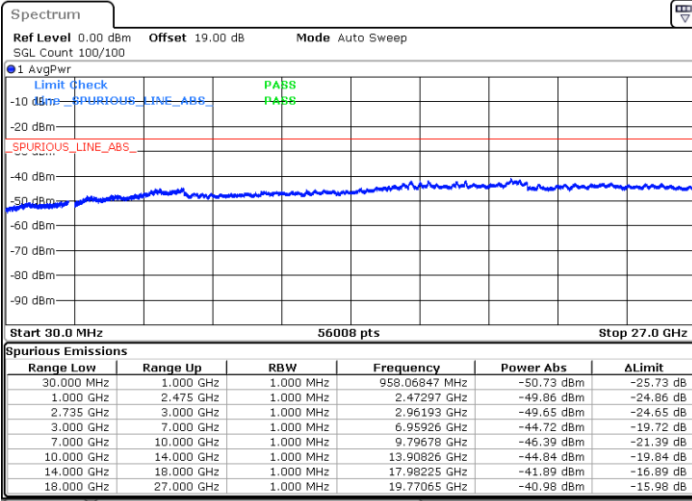

Date: 10.SEP.2021 17:35:43

LTE Band 41C / 20MHz+10MHz

QPSK

Lowest Channel / 1RB0 and 1RB49

Lowest Channel / 1RB99 and 1RB0

Date: 10.SEP.2021 18:32:45

Date: 10.SEP.2021 18:34:27

Lowest Channel / FullRB

N/A

Date: 10.SEP.2021 18:24:21

LTE Band 41C / 20MHz+10MHz

QPSK

Middle Channel / 1RB0 and 1RB49

Middle Channel / 1RB99 and 1RB0

Date: 10.SEP.2021 18:49:28

Date: 10.SEP.2021 18:57:39

Middle Channel / FullIRB

N/A

Date: 10.SEP.2021 18:47:55

LTE Band 41C / 20MHz+10MHz

QPSK

Highest Channel / 1RB0 and 1RB49

Highest Channel / 1RB99 and 1RB0

Date: 13.SEP.2021 10:31:17

Date: 13.SEP.2021 10:32:44

Highest Channel / FullIRB

N/A

Date: 13.SEP.2021 10:23:09

LTE Band 41C / 20MHz+15MHz

QPSK

Lowest Channel / 1RB0 and 1RB74

Lowest Channel / 1RB99 and 1RB0