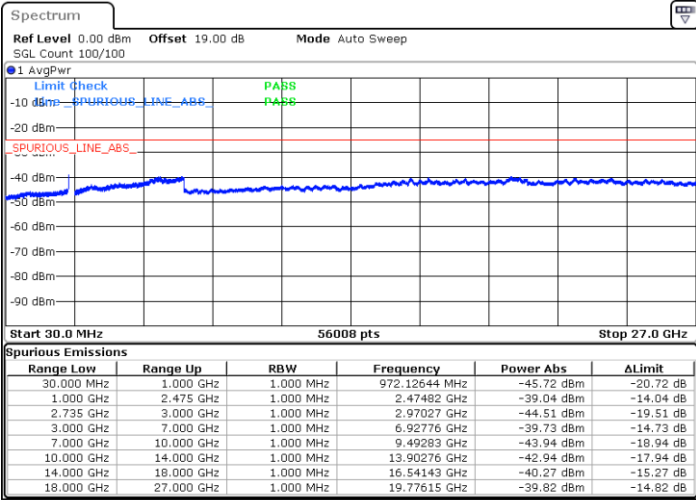

Date: 10.SEP.2021 11:45:11

Date: 10.SEP.2021 11:48:33

Highest Channel / FullIRB

N/A

Date: 10.SEP.2021 11:38:54

LTE Band 41C / 15MHz+10MHz

QPSK

Lowest Channel / 1RB0 and 1RB49

Lowest Channel / 1RB74 and 1RB0

Date: 10.SEP.2021 12:42:01

Date: 10.SEP.2021 12:43:25

Lowest Channel / FullIRB

N/A

Date: 10.SEP.2021 12:34:50

LTE Band 41C / 15MHz+10MHz

QPSK

Middle Channel / 1RB0 and 1RB49

Middle Channel / 1RB74 and 1RB0

Date: 10.SEP.2021 13:00:59

Date: 10.SEP.2021 13:02:09

Middle Channel / FullIRB

N/A

Date: 10.SEP.2021 12:47:57

LTE Band 41C / 15MHz+10MHz

QPSK

Highest Channel / 1RB0 and 1RB49

Highest Channel / 1RB74 and 1RB0

Date: 10.SEP.2021 14:44:30

Date: 10.SEP.2021 14:45:57

Highest Channel / FullIRB

N/A

Date: 10.SEP.2021 14:37:09