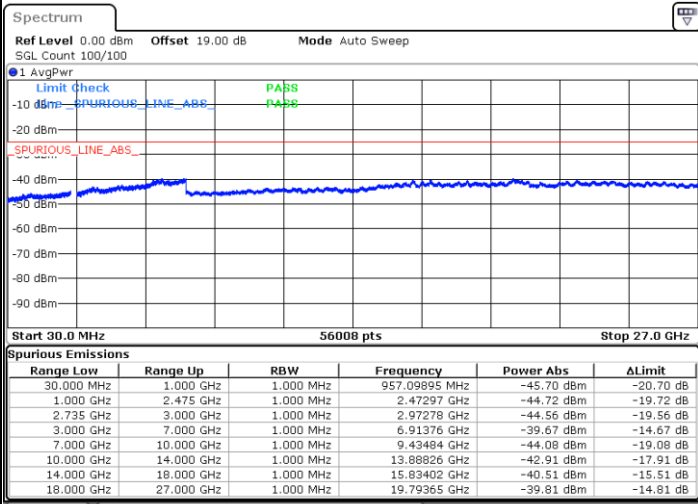

Date: 10.SEP.2021 10:25:45

LTE Band 41C / 10MHz+15MHz

QPSK

Highest Channel / 1RB0 and 1RB74

Highest Channel / 1RB49 and 1RB0

Date: 10.SEP.2021 10:50:37

Date: 10.SEP.2021 10:52:09

Highest Channel / FullIRB

N/A

Date: 10.SEP.2021 10:41:00

LTE Band 41C / 10MHz+20MHz

QPSK

Lowest Channel / 1RB0 and 1RB99

Lowest Channel / 1RB49 and 1RB0

Date: 10.SEP.2021 11:11:15

Date: 10.SEP.2021 11:15:16

Lowest Channel / FullRB

N/A

Date: 10.SEP.2021 11:03:42

LTE Band 41C / 10MHz+20MHz

QPSK

Middle Channel / 1RB0 and 1RB99

Middle Channel / 1RB49 and 1RB0

Date: 10.SEP.2021 11:32:27