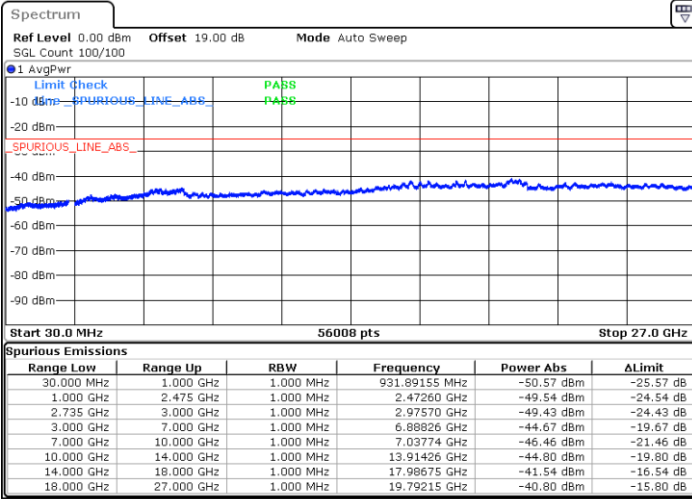

QPSK

Lowest Channel / 1RB0 and 1RB99

Lowest Channel / 1RB99 and 1RB0

Date: 13.SEP.2021 11:53:48

Date: 13.SEP.2021 11:55:30

Lowest Channel / FullRB

N/A

Date: 13.SEP.2021 11:43:10

LTE Band 41C / 20MHz+20MHz

QPSK

MiddleChannel / 1RB0 and 1RB99

Middle Channel / 1RB99 and 1RB0

Date: 13.SEP.2021 12:09:06

Date: 13.SEP.2021 12:10:29

Middle Channel / FullIRB

N/A

Date: 13.SEP.2021 12:00:52

LTE Band 41C / 20MHz+20MHz

QPSK

Highest Channel / 1RB0 and 1RB99

Highest Channel / 1RB99 and 1RB0

Date: 13.SEP.2021 12:27:17

Date: 13.SEP.2021 12:29:23

Highest Channel / FullIRB

N/A

Date: 13.SEP.2021 12:17:09

LTE Band 41C / 5MHz+20MHz

16QAM

Lowest Channel / 1RB0 and 1RB99

Lowest Channel / 1RB24 and 1RB0

Date: 9.SEP.2021 16:06:06

Date: 9.SEP.2021 16:26:19