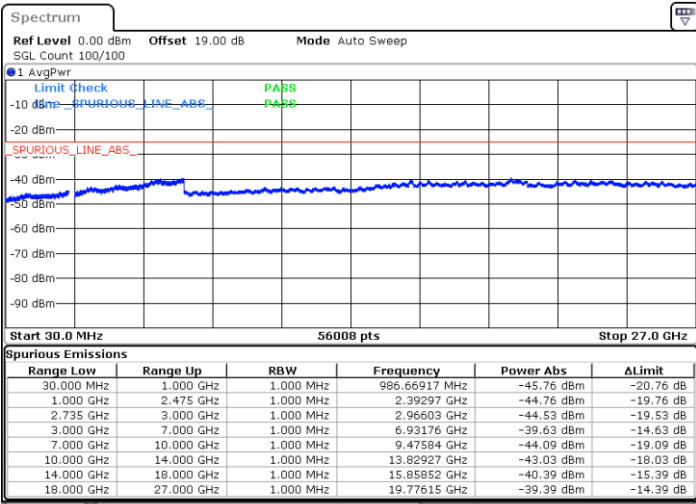

Middle Channel / 1RB0 and 1RB49

Middle Channel / 1RB74 and 1RB0

Date: 10.SEP.2021 13:00:59

Date: 10.SEP.2021 13:02:09

Middle Channel / FullIRB

N/A

Date: 10.SEP.2021 12:47:57

LTE Band 41C / 15MHz+10MHz

QPSK

Highest Channel / 1RB0 and 1RB49

Highest Channel / 1RB74 and 1RB0

Date: 10.SEP.2021 14:44:30

Date: 10.SEP.2021 14:45:57

Highest Channel / FullIRB

N/A

Date: 10.SEP.2021 14:37:09

LTE Band 41C / 15MHz+15MHz

QPSK

Lowest Channel / 1RB0 and 1RB74

Lowest Channel / 1RB74 and 1RB0

Date: 10.SEP.2021 14:58:46

Date: 10.SEP.2021 15:00:08

Lowest Channel / FullIRB

N/A