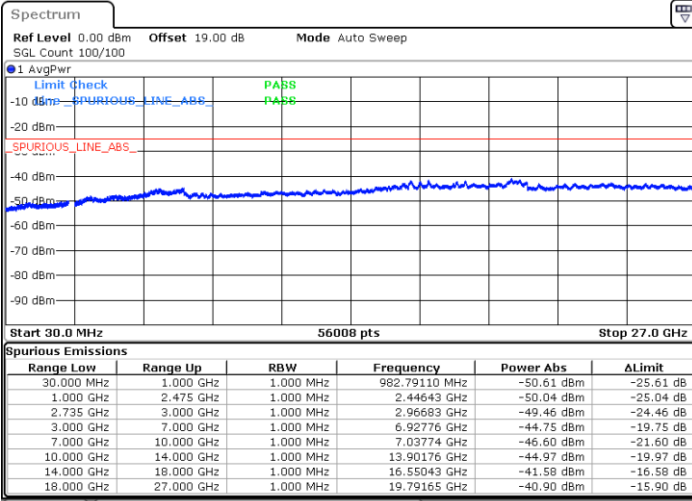

N/A

Date: 10.SEP.2021 15:04:44

LTE Band 41C / 15MHz+15MHz

QPSK

Highest Channel / 1RB0 and 1RB74

Highest Channel / 1RB74 and 1RB0

Date: 10.SEP.2021 15:38:44

Date: 10.SEP.2021 15:40:10

Highest Channel / FullIRB

N/A

Date: 10.SEP.2021 15:31:46

LTE Band 41C / 15MHz+20MHz

QPSK

Lowest Channel / 1RB0 and 1RB99

Lowest Channel / 1RB74 and 1RB0

Date: 10.SEP.2021 15:58:07

Date: 10.SEP.2021 16:00:24

Lowest Channel / FullRB

N/A

Date: 10.SEP.2021 15:45:58

LTE Band 41C / 15MHz+20MHz

QPSK

Middle Channel / 1RB0 and 1RB9

Middle Channel / 1RB74 and 1RB0

Date: 10.SEP.2021 16:17:26

Date: 10.SEP.2021 16:20:24

Middle Channel / FullIRB

N/A

Date: 10.SEP.2021 16:09:23

LTE Band 41C / 15MHz+20MHz

QPSK

Highest Channel / 1RB0 and 1RB99