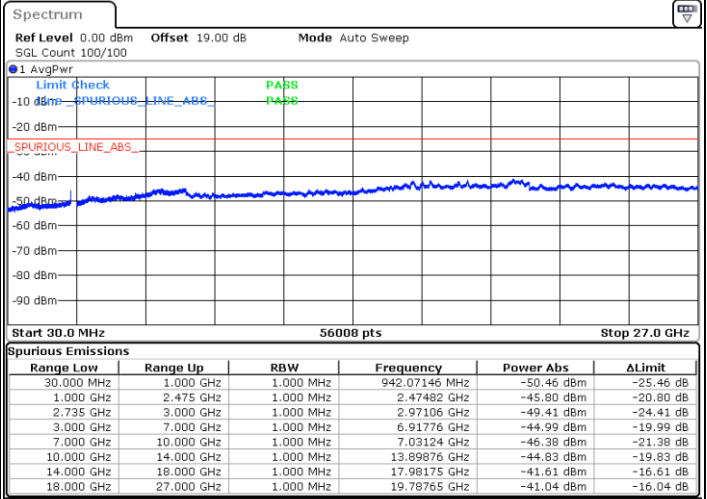

Date: 10.SEP.2021 16:17:26

Date: 10.SEP.2021 16:20:24

Middle Channel / FullIRB

N/A

Date: 10.SEP.2021 16:09:23

LTE Band 41C / 15MHz+20MHz

QPSK

Highest Channel / 1RB0 and 1RB99

Highest Channel / 1RB74 and 1RB0

Date: 10.SEP.2021 16:33:31

Date: 10.SEP.2021 16:34:53

Highest Channel / FullIRB

N/A

Date: 10.SEP.2021 16:25:39

LTE Band 41C / 20MHz+5MHz

QPSK

Lowest Channel / 1RB0 and 1RB24

Lowest Channel / 1RB99 and 1RB0

Date: 10.SEP.2021 16:48:29

Date: 10.SEP.2021 16:51:01

Lowest Channel / FullRB

N/A

Date: 10.SEP.2021 16:39:31

LTE Band 41C / 20MHz+5MHz