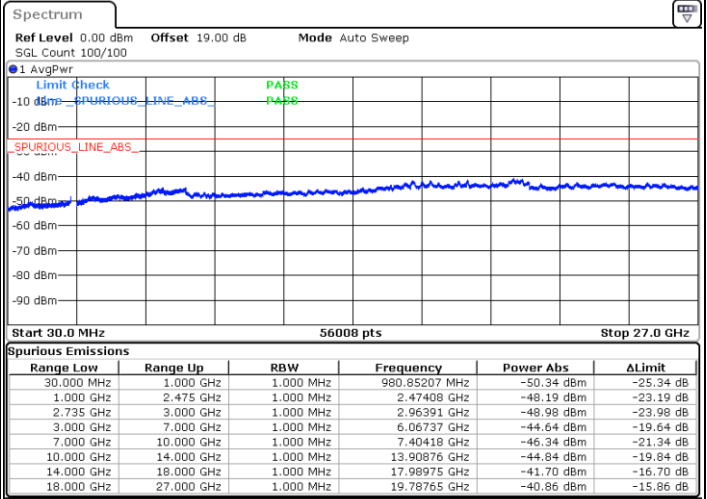

Middle Channel / 1RB99 and 1RB0

Date: 13.SEP.2021 11:15:29

Date: 13.SEP.2021 11:17:29

Middle Channel / FullRB

N/A

Date: 13.SEP.2021 11:05:20

LTE Band 41C / 20MHz+15MHz

QPSK

Highest Channel / 1RB0 and 1RB74

Highest Channel / 1RB99 and 1RB0

Date: 13.SEP.2021 11:36:06

Date: 13.SEP.2021 11:37:32

Highest Channel / FullIRB

N/A

Date: 13.SEP.2021 11:28:04

LTE Band 41C / 20MHz+20MHz

QPSK

Lowest Channel / 1RB0 and 1RB99

Lowest Channel / 1RB99 and 1RB0

Date: 13.SEP.2021 11:53:48

Date: 13.SEP.2021 11:55:30

Lowest Channel / FullRB

N/A

Date: 13.SEP.2021 11:43:10