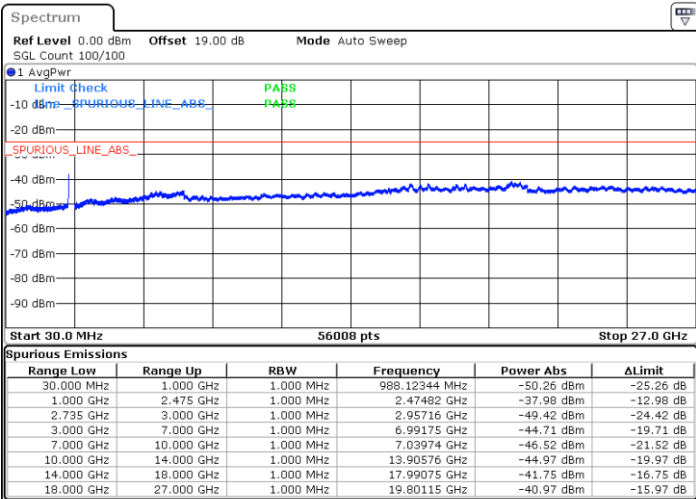

Date: 13.SEP.2021 12:00:52

LTE Band 41C / 20MHz+20MHz

QPSK

Highest Channel / 1RB0 and 1RB99

Highest Channel / 1RB99 and 1RB0

Date: 13.SEP.2021 12:27:17

Date: 13.SEP.2021 12:29:23

Highest Channel / FullIRB

N/A

Date: 13.SEP.2021 12:17:09

LTE Band 41C / 5MHz+20MHz

16QAM

Lowest Channel / 1RB0 and 1RB99

Lowest Channel / 1RB24 and 1RB0

Date: 9.SEP.2021 16:06:06

Date: 9.SEP.2021 16:26:19

Lowest Channel / FullIRB

N/A

Date: 9.SEP.2021 15:21:09

LTE Band 41C / 5MHz+20MHz

16QAM

Middle Channel / 1RB0 and 1RB9

Middle Channel / 1RB24 and 1RB0

Date: 9.SEP.2021 16:46:02

Date: 9.SEP.2021 16:52:44

Middle Channel / FullRB

N/A

Date: 9.SEP.2021 16:38:10

LTE Band 41C / 5MHz+20MHz

16QAM

Highest Channel / 1RB0 and 1RB99

Highest Channel / 1RB24 and 1RB0