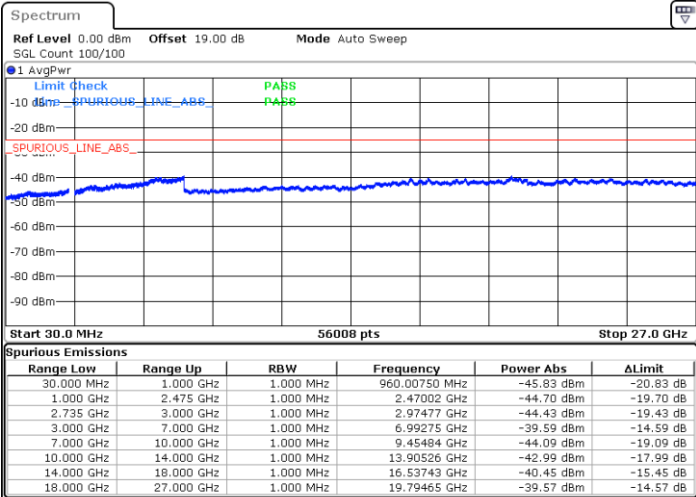

Lowest Channel / 1RB74 and 1RB0

Date: 10.SEP.2021 12:42:01

Date: 10.SEP.2021 12:43:25

Lowest Channel / FullIRB

N/A

Date: 10.SEP.2021 12:34:50

LTE Band 41C / 15MHz+10MHz

QPSK

Middle Channel / 1RB0 and 1RB49

Middle Channel / 1RB74 and 1RB0

Date: 10.SEP.2021 13:00:59

Date: 10.SEP.2021 13:02:09

Middle Channel / FullIRB

N/A

Date: 10.SEP.2021 12:47:57

LTE Band 41C / 15MHz+10MHz

QPSK

Highest Channel / 1RB0 and 1RB49

Highest Channel / 1RB74 and 1RB0

Date: 10.SEP.2021 14:44:30

Date: 10.SEP.2021 14:45:57

Highest Channel / FullIRB

N/A

Date: 10.SEP.2021 14:37:09

LTE Band 41C / 15MHz+15MHz

QPSK

Lowest Channel / 1RB0 and 1RB74

Lowest Channel / 1RB74 and 1RB0

Date: 10.SEP.2021 14:58:46

Date: 10.SEP.2021 15:00:08

Lowest Channel / FullIRB

N/A