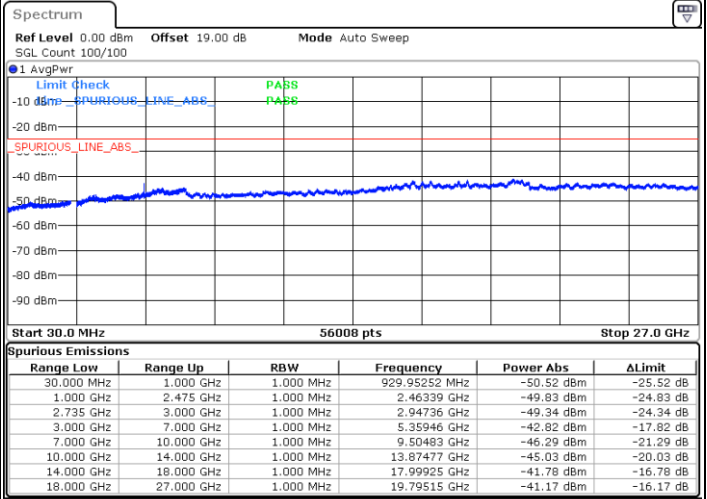

N/A

Date: 10.SEP.2021 18:24:21

LTE Band 41C / 20MHz+10MHz

QPSK

Middle Channel / 1RB0 and 1RB49

Middle Channel / 1RB99 and 1RB0

Date: 10.SEP.2021 18:49:28

Date: 10.SEP.2021 18:57:39

Middle Channel / FullIRB

N/A

Date: 10.SEP.2021 18:47:55

LTE Band 41C / 20MHz+10MHz

QPSK

Highest Channel / 1RB0 and 1RB49

Highest Channel / 1RB99 and 1RB0

Date: 13.SEP.2021 10:31:17

Date: 13.SEP.2021 10:32:44

Highest Channel / FullIRB

N/A

Date: 13.SEP.2021 10:23:09

LTE Band 41C / 20MHz+15MHz

QPSK

Lowest Channel / 1RB0 and 1RB74

Lowest Channel / 1RB99 and 1RB0

Date: 13.SEP.2021 10:51:25

Date: 13.SEP.2021 10:58:54

Lowest Channel / FullIRB

N/A

Date: 13.SEP.2021 10:39:14

LTE Band 41C / 20MHz+15MHz

QPSK

Middle Channel / 1RB0 and 1RB74