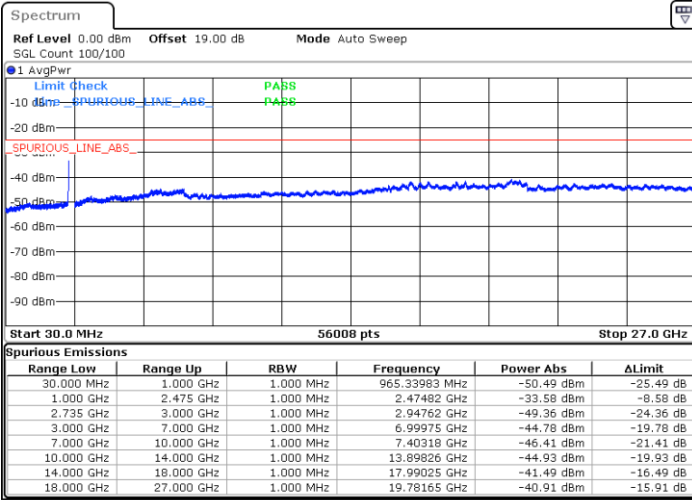

Highest Channel / 1RB0 and 1RB74

Highest Channel / 1RB99 and 1RB0

Date: 13.SEP.2021 11:36:06

Date: 13.SEP.2021 11:37:32

Highest Channel / FullIRB

N/A

Date: 13.SEP.2021 11:28:04

LTE Band 41C / 20MHz+20MHz

QPSK

Lowest Channel / 1RB0 and 1RB99

Lowest Channel / 1RB99 and 1RB0

Date: 13.SEP.2021 11:53:48

Date: 13.SEP.2021 11:55:30

Lowest Channel / FullRB

N/A

Date: 13.SEP.2021 11:43:10

LTE Band 41C / 20MHz+20MHz

QPSK

MiddleChannel / 1RB0 and 1RB99

Middle Channel / 1RB99 and 1RB0

Date: 13.SEP.2021 12:09:06

Date: 13.SEP.2021 12:10:29

Middle Channel / FullIRB

N/A

Date: 13.SEP.2021 12:00:52

LTE Band 41C / 20MHz+20MHz

QPSK

Highest Channel / 1RB0 and 1RB99

Highest Channel / 1RB99 and 1RB0

Date: 13.SEP.2021 12:27:17

Date: 13.SEP.2021 12:29:23

Highest Channel / FullIRB