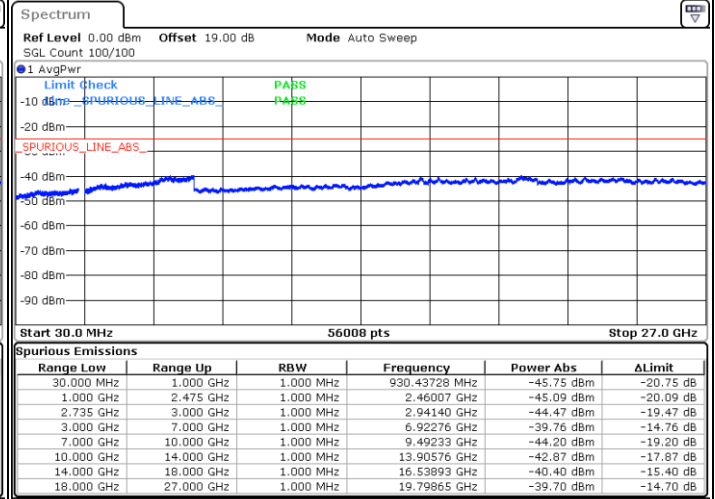

Date: 10.SEP.2021 11:45:11

Date: 10.SEP.2021 11:48:33

Highest Channel / FullIRB

N/A

Date: 10.SEP.2021 11:38:54

LTE Band 41C / 15MHz+10MHz

QPSK

Lowest Channel / 1RB0 and 1RB49

Lowest Channel / 1RB74 and 1RB0

Date: 10.SEP.2021 12:42:01

Date: 10.SEP.2021 12:43:25

Lowest Channel / FullIRB

N/A

Date: 10.SEP.2021 12:34:50

LTE Band 41C / 15MHz+10MHz

QPSK

Middle Channel / 1RB0 and 1RB49

Middle Channel / 1RB74 and 1RB0

Date: 10.SEP.2021 13:00:59

Date: 10.SEP.2021 13:02:09

Middle Channel / FullIRB

N/A

Date: 10.SEP.2021 12:47:57

LTE Band 41C / 15MHz+10MHz

QPSK

Highest Channel / 1RB0 and 1RB49

Highest Channel / 1RB74 and 1RB0

Date: 10.SEP.2021 14:44:30

Date: 10.SEP.2021 14:45:57

Highest Channel / FullIRB

N/A

Date: 10.SEP.2021 14:37:09