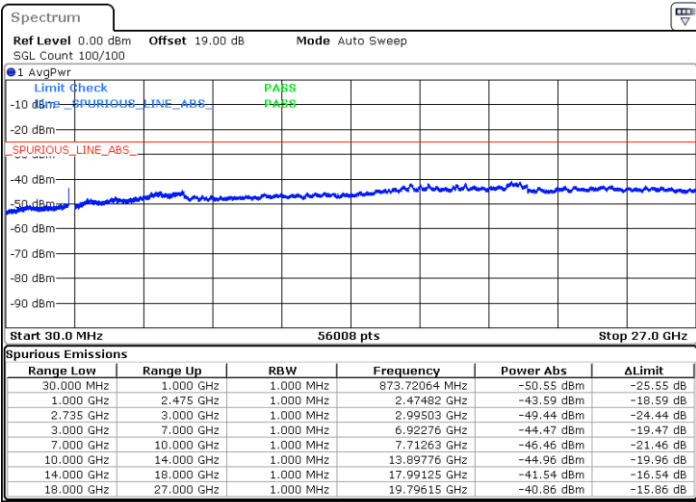

Date: 13.SEP.2021 12:00:52

LTE Band 41C / 20MHz+20MHz

QPSK

Highest Channel / 1RB0 and 1RB99

Highest Channel / 1RB99 and 1RB0

Date: 13.SEP.2021 12:27:17

Date: 13.SEP.2021 12:29:23

Highest Channel / FullIRB

N/A

Date: 13.SEP.2021 12:17:09

LTE Band 41C / 5MHz+20MHz

16QAM

Lowest Channel / 1RB0 and 1RB99

Lowest Channel / 1RB24 and 1RB0

Date: 9.SEP.2021 16:06:06

Date: 9.SEP.2021 16:26:19

Lowest Channel / FullIRB

N/A

Date: 9.SEP.2021 15:21:09

LTE Band 41C / 5MHz+20MHz

16QAM

Middle Channel / 1RB0 and 1RB9

Middle Channel / 1RB24 and 1RB0

Date: 9.SEP.2021 16:46:02