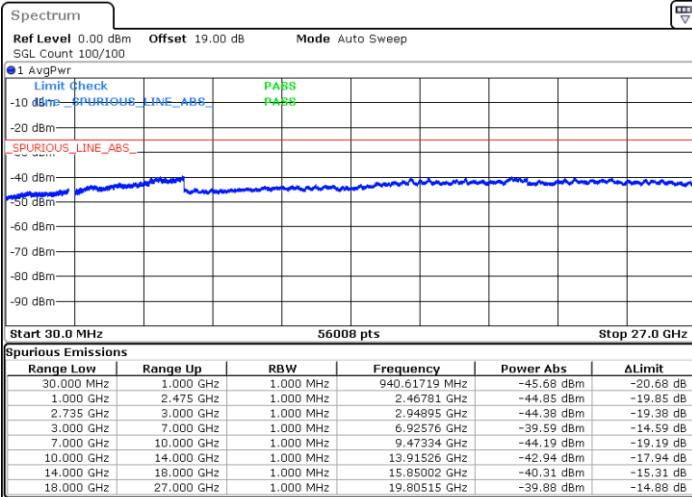

LTE Band 41C / 15MHz+15MHz

QPSK

Lowest Channel / 1RB0 and 1RB74

Lowest Channel / 1RB74 and 1RB0

Date: 10.SEP.2021 14:58:46

Date: 10.SEP.2021 15:00:08

Lowest Channel / FullIRB

N/A

Date: 10.SEP.2021 14:51:03

LTE Band 41C / 15MHz+15MHz

QPSK

Middle Channel / 1RB0 and 1RB74

Middle Channel / 1RB74 and 1RB0

Date: 10.SEP.2021 15:21:04

Date: 10.SEP.2021 15:22:23

Middle Channel / FullIRB

N/A

Date: 10.SEP.2021 15:04:44

LTE Band 41C / 15MHz+15MHz

QPSK

Highest Channel / 1RB0 and 1RB74

Highest Channel / 1RB74 and 1RB0

Date: 10.SEP.2021 15:38:44

Date: 10.SEP.2021 15:40:10

Highest Channel / FullIRB

N/A

Date: 10.SEP.2021 15:31:46

LTE Band 41C / 15MHz+20MHz

QPSK

Lowest Channel / 1RB0 and 1RB99

Lowest Channel / 1RB74 and 1RB0

Date: 10.SEP.2021 15:58:07