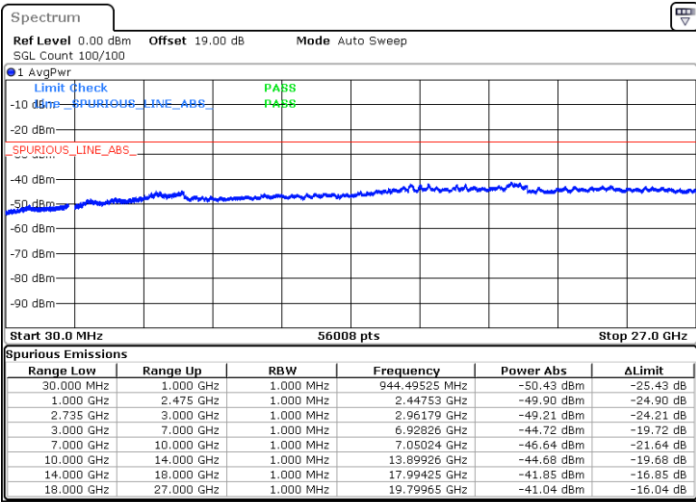

Highest Channel / FullIRB

N/A

Date: 10.SEP.2021 15:31:46

LTE Band 41C / 15MHz+20MHz

QPSK

Lowest Channel / 1RB0 and 1RB99

Lowest Channel / 1RB74 and 1RB0

Date: 10.SEP.2021 15:58:07

Date: 10.SEP.2021 16:00:24

Lowest Channel / FullRB

N/A

Date: 10.SEP.2021 15:45:58

LTE Band 41C / 15MHz+20MHz

QPSK

Middle Channel / 1RB0 and 1RB9

Middle Channel / 1RB74 and 1RB0

Date: 10.SEP.2021 16:17:26

Date: 10.SEP.2021 16:20:24

Middle Channel / FullIRB

N/A

Date: 10.SEP.2021 16:09:23

LTE Band 41C / 15MHz+20MHz

QPSK

Highest Channel / 1RB0 and 1RB99

Highest Channel / 1RB74 and 1RB0

Date: 10.SEP.2021 16:33:31

Date: 10.SEP.2021 16:34:53

Highest Channel / FullIRB

N/A

Date: 10.SEP.2021 16:25:39

LTE Band 41C / 20MHz+5MHz

QPSK