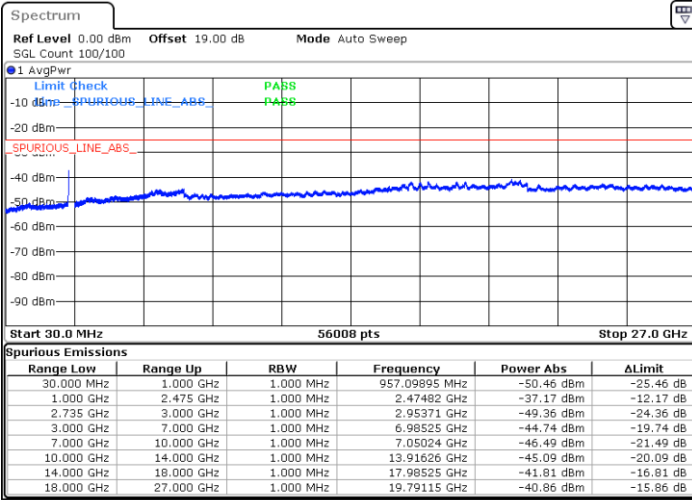

N/A

Date: 10.SEP.2021 15:04:44

LTE Band 41C / 15MHz+15MHz

QPSK

Highest Channel / 1RB0 and 1RB74

Highest Channel / 1RB74 and 1RB0

Date: 10.SEP.2021 15:38:44

Date: 10.SEP.2021 15:40:10

Highest Channel / FullIRB

N/A

Date: 10.SEP.2021 15:31:46

LTE Band 41C / 15MHz+20MHz

QPSK

Lowest Channel / 1RB0 and 1RB99

Lowest Channel / 1RB74 and 1RB0

Date: 10.SEP.2021 15:58:07

Date: 10.SEP.2021 16:00:24

Lowest Channel / FullRB

N/A

Date: 10.SEP.2021 15:45:58

LTE Band 41C / 15MHz+20MHz

QPSK

Middle Channel / 1RB0 and 1RB9

Middle Channel / 1RB74 and 1RB0

Date: 10.SEP.2021 16:17:26

Date: 10.SEP.2021 16:20:24

Middle Channel / FullIRB

N/A

Date: 10.SEP.2021 16:09:23

LTE Band 41C / 15MHz+20MHz

QPSK

Highest Channel / 1RB0 and 1RB99