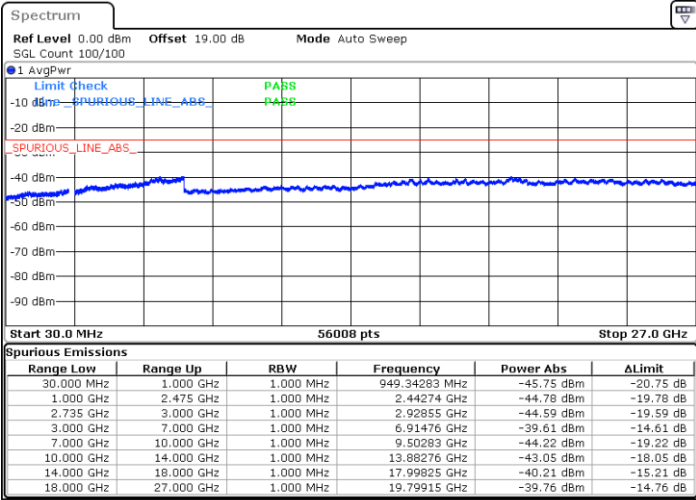

LTE Band 41C / 10MHz+15MHz

QPSK

MiddleChannel / 1RB0 and 1RB74

Middle Channel / 1RB49 and 1RB0

Date: 10.SEP.2021 10:34:19

Date: 10.SEP.2021 10:36:02

Middle Channel / FullIRB

N/A

Date: 10.SEP.2021 10:25:45

LTE Band 41C / 10MHz+15MHz

QPSK

Highest Channel / 1RB0 and 1RB74

Highest Channel / 1RB49 and 1RB0

Date: 10.SEP.2021 10:50:37

Date: 10.SEP.2021 10:52:09

Highest Channel / FullIRB

N/A

Date: 10.SEP.2021 10:41:00

LTE Band 41C / 10MHz+20MHz

QPSK

Lowest Channel / 1RB0 and 1RB99

Lowest Channel / 1RB49 and 1RB0

Date: 10.SEP.2021 11:11:15

Date: 10.SEP.2021 11:15:16