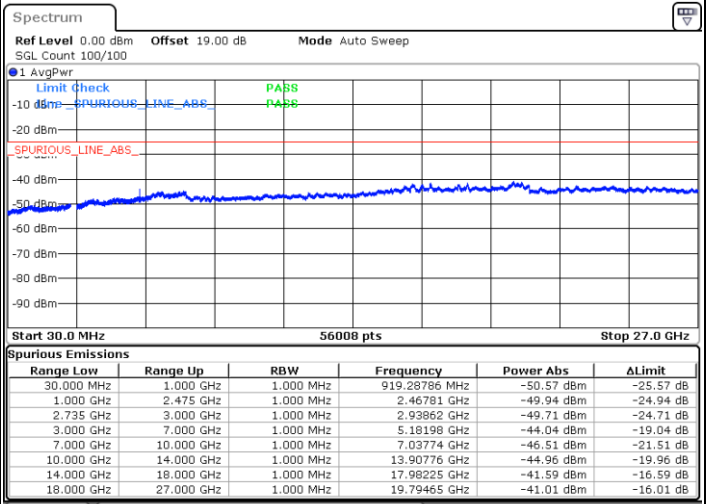

Highest Channel / FullIRB

N/A

Date: 10.SEP.2021 15:31:46

LTE Band 41C / 15MHz+20MHz

QPSK

Lowest Channel / 1RB0 and 1RB99

Lowest Channel / 1RB74 and 1RB0

Date: 10.SEP.2021 15:58:07

Date: 10.SEP.2021 16:00:24

Lowest Channel / FullRB

N/A

Date: 10.SEP.2021 15:45:58

LTE Band 41C / 15MHz+20MHz

QPSK

Middle Channel / 1RB0 and 1RB9

Middle Channel / 1RB74 and 1RB0

Date: 10.SEP.2021 16:17:26

Date: 10.SEP.2021 16:20:24

Middle Channel / FullIRB

N/A

Date: 10.SEP.2021 16:09:23

LTE Band 41C / 15MHz+20MHz

QPSK

Highest Channel / 1RB0 and 1RB99

Highest Channel / 1RB74 and 1RB0

Date: 10.SEP.2021 16:33:31

Date: 10.SEP.2021 16:34:53

Highest Channel / FullIRB

N/A

Date: 10.SEP.2021 16:25:39

LTE Band 41C / 20MHz+5MHz

QPSK