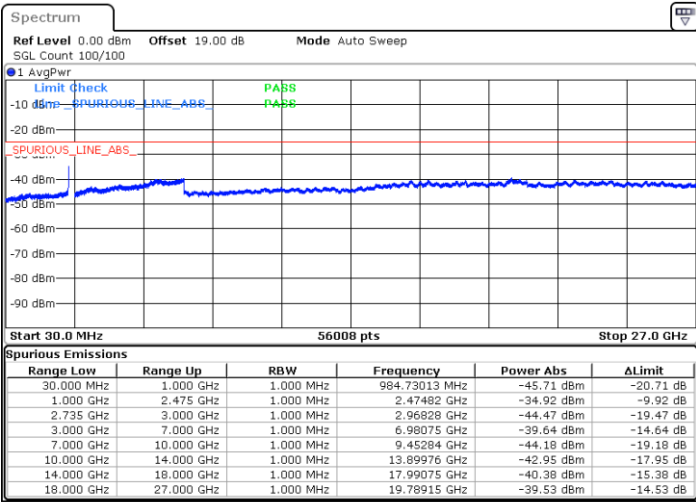

QPSK

Highest Channel / 1RB0 and 1RB49

Highest Channel / 1RB74 and 1RB0

Date: 10.SEP.2021 14:44:30

Date: 10.SEP.2021 14:45:57

Highest Channel / FullIRB

N/A

Date: 10.SEP.2021 14:37:09

LTE Band 41C / 15MHz+15MHz

QPSK

Lowest Channel / 1RB0 and 1RB74

Lowest Channel / 1RB74 and 1RB0

Date: 10.SEP.2021 14:58:46

Date: 10.SEP.2021 15:00:08

Lowest Channel / FullIRB

N/A

Date: 10.SEP.2021 14:51:03

LTE Band 41C / 15MHz+15MHz

QPSK

Middle Channel / 1RB0 and 1RB74

Middle Channel / 1RB74 and 1RB0

Date: 10.SEP.2021 15:21:04

Date: 10.SEP.2021 15:22:23

Middle Channel / FullIRB

N/A

Date: 10.SEP.2021 15:04:44

LTE Band 41C / 15MHz+15MHz

QPSK

Highest Channel / 1RB0 and 1RB74

Highest Channel / 1RB74 and 1RB0

Date: 10.SEP.2021 15:38:44

Date: 10.SEP.2021 15:40:10