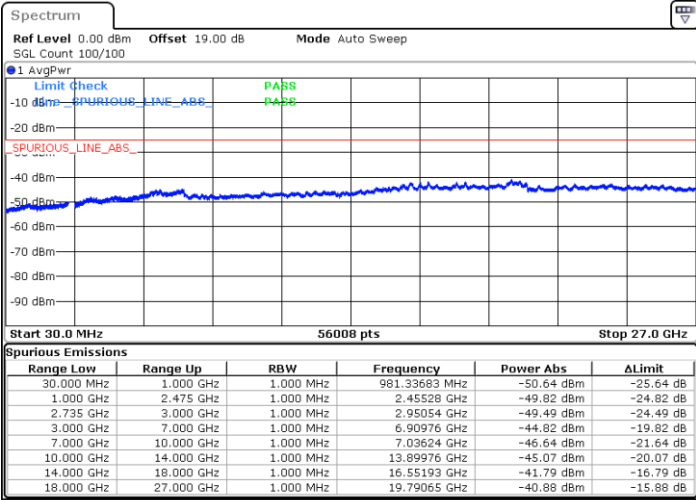

N/A

Date: 10.SEP.2021 10:41:00

LTE Band 41C / 10MHz+20MHz

QPSK

Lowest Channel / 1RB0 and 1RB99

Lowest Channel / 1RB49 and 1RB0

Date: 10.SEP.2021 11:11:15

Date: 10.SEP.2021 11:15:16

Lowest Channel / FullRB

N/A

Date: 10.SEP.2021 11:03:42

LTE Band 41C / 10MHz+20MHz

QPSK

Middle Channel / 1RB0 and 1RB99

Middle Channel / 1RB49 and 1RB0

Date: 10.SEP.2021 11:32:27

Date: 10.SEP.2021 11:33:53

Middle Channel / FullIRB

N/A

Date: 10.SEP.2021 11:23:46

LTE Band 41C / 10MHz+20MHz

QPSK

Highest Channel / 1RB0 and 1RB99

Highest Channel / 1RB49 and 1RB0

Date: 10.SEP.2021 11:45:11

Date: 10.SEP.2021 11:48:33

Highest Channel / FullIRB

N/A

Date: 10.SEP.2021 11:38:54

LTE Band 41C / 15MHz+10MHz

QPSK

Lowest Channel / 1RB0 and 1RB49