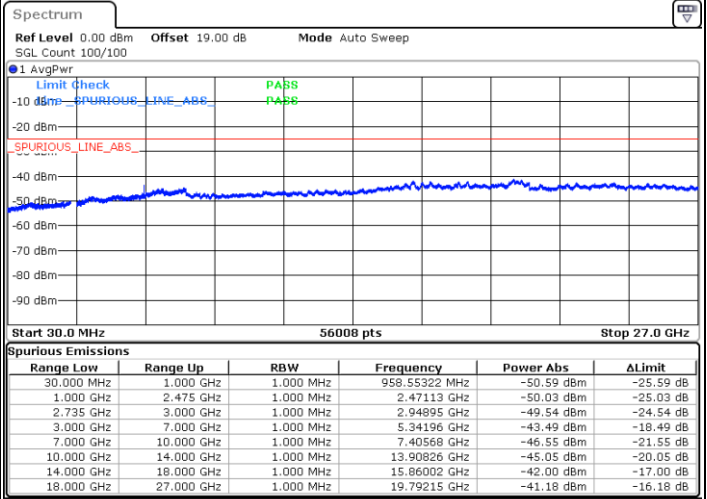

Lowest Channel / FullIRB

N/A

Date: 9.SEP.2021 15:21:09

LTE Band 41C / 5MHz+20MHz

16QAM

Middle Channel / 1RB0 and 1RB9

Middle Channel / 1RB24 and 1RB0

Date: 9.SEP.2021 16:46:02

Date: 9.SEP.2021 16:52:44

Middle Channel / FullRB

N/A

Date: 9.SEP.2021 16:38:10

LTE Band 41C / 5MHz+20MHz

16QAM

Highest Channel / 1RB0 and 1RB99

Highest Channel / 1RB24 and 1RB0