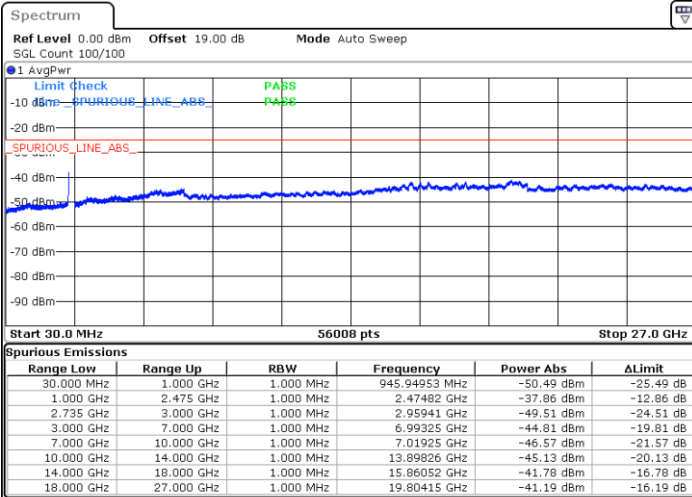

Date: 10.SEP.2021 10:25:45

LTE Band 41C / 10MHz+15MHz

QPSK

Highest Channel / 1RB0 and 1RB74

Highest Channel / 1RB49 and 1RB0

Date: 10.SEP.2021 10:50:37

Date: 10.SEP.2021 10:52:09

Highest Channel / FullIRB

N/A

Date: 10.SEP.2021 10:41:00

LTE Band 41C / 10MHz+20MHz

QPSK

Lowest Channel / 1RB0 and 1RB99

Lowest Channel / 1RB49 and 1RB0

Date: 10.SEP.2021 11:11:15

Date: 10.SEP.2021 11:15:16

Lowest Channel / FullRB

N/A

Date: 10.SEP.2021 11:03:42

LTE Band 41C / 10MHz+20MHz

QPSK

Middle Channel / 1RB0 and 1RB99

Middle Channel / 1RB49 and 1RB0

Date: 10.SEP.2021 11:32:27

Date: 10.SEP.2021 11:33:53

Middle Channel / FullIRB

N/A

Date: 10.SEP.2021 11:23:46

LTE Band 41C / 10MHz+20MHz

QPSK

Highest Channel / 1RB0 and 1RB99

Highest Channel / 1RB49 and 1RB0