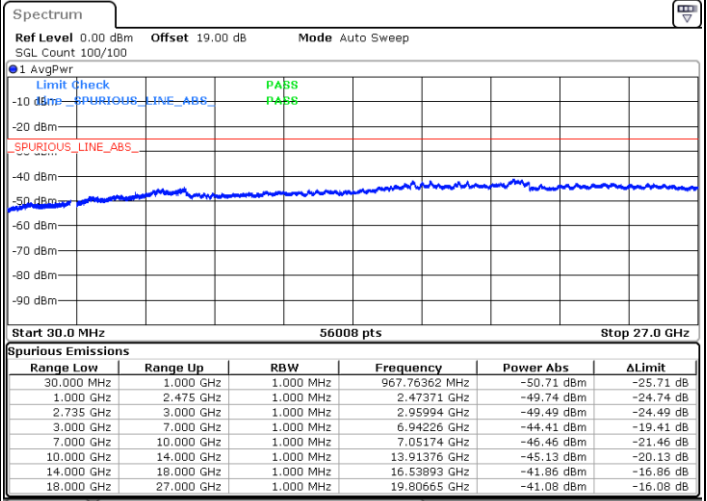

N/A

Date: 10.SEP.2021 15:04:44

LTE Band 41C / 15MHz+15MHz

QPSK

Highest Channel / 1RB0 and 1RB74

Highest Channel / 1RB74 and 1RB0

Date: 10.SEP.2021 15:38:44

Date: 10.SEP.2021 15:40:10

Highest Channel / FullIRB

N/A

Date: 10.SEP.2021 15:31:46

LTE Band 41C / 15MHz+20MHz

QPSK

Lowest Channel / 1RB0 and 1RB99

Lowest Channel / 1RB74 and 1RB0

Date: 10.SEP.2021 15:58:07

Date: 10.SEP.2021 16:00:24

Lowest Channel / FullRB

N/A

Date: 10.SEP.2021 15:45:58

LTE Band 41C / 15MHz+20MHz

QPSK

Middle Channel / 1RB0 and 1RB9

Middle Channel / 1RB74 and 1RB0

Date: 10.SEP.2021 16:17:26

Date: 10.SEP.2021 16:20:24

Middle Channel / FullIRB

N/A

Date: 10.SEP.2021 16:09:23

LTE Band 41C / 15MHz+20MHz

QPSK

Highest Channel / 1RB0 and 1RB99