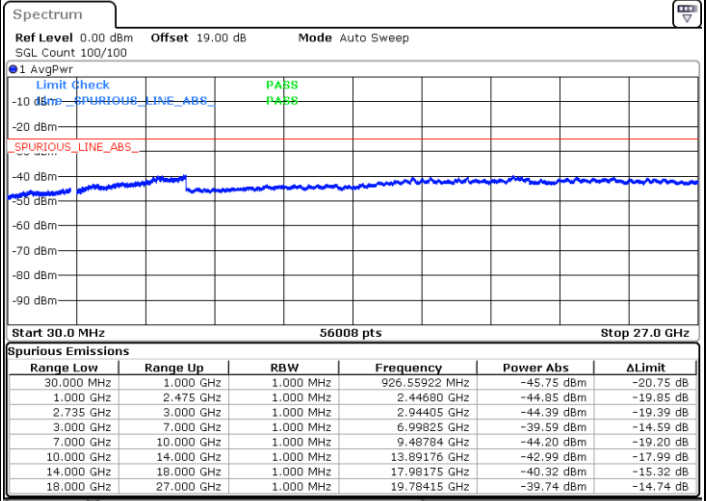

Lowest Channel / 1RB74 and 1RB0

Date: 10.SEP.2021 12:42:01

Date: 10.SEP.2021 12:43:25

Lowest Channel / FullIRB

N/A

Date: 10.SEP.2021 12:34:50

LTE Band 41C / 15MHz+10MHz

QPSK

Middle Channel / 1RB0 and 1RB49

Middle Channel / 1RB74 and 1RB0

Date: 10.SEP.2021 13:00:59

Date: 10.SEP.2021 13:02:09

Middle Channel / FullIRB

N/A

Date: 10.SEP.2021 12:47:57

LTE Band 41C / 15MHz+10MHz

QPSK

Highest Channel / 1RB0 and 1RB49

Highest Channel / 1RB74 and 1RB0

Date: 10.SEP.2021 14:44:30

Date: 10.SEP.2021 14:45:57

Highest Channel / FullIRB

N/A

Date: 10.SEP.2021 14:37:09

LTE Band 41C / 15MHz+15MHz

QPSK

Lowest Channel / 1RB0 and 1RB74

Lowest Channel / 1RB74 and 1RB0

Date: 10.SEP.2021 14:58:46

Date: 10.SEP.2021 15:00:08

Lowest Channel / FullIRB

N/A