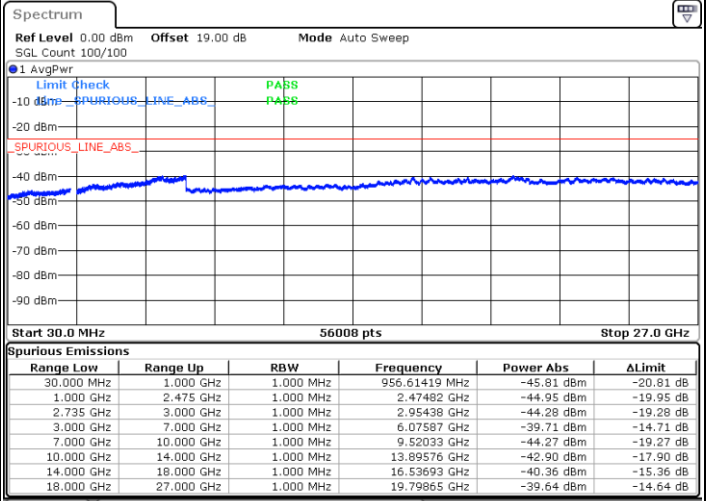

Date: 10.SEP.2021 11:33:53

Middle Channel / FullIRB

N/A

Date: 10.SEP.2021 11:23:46

LTE Band 41C / 10MHz+20MHz

QPSK

Highest Channel / 1RB0 and 1RB99

Highest Channel / 1RB49 and 1RB0

Date: 10.SEP.2021 11:45:11

Date: 10.SEP.2021 11:48:33

Highest Channel / FullIRB

N/A

Date: 10.SEP.2021 11:38:54

LTE Band 41C / 15MHz+10MHz

QPSK

Lowest Channel / 1RB0 and 1RB49

Lowest Channel / 1RB74 and 1RB0

Date: 10.SEP.2021 12:42:01

Date: 10.SEP.2021 12:43:25

Lowest Channel / FullIRB

N/A

Date: 10.SEP.2021 12:34:50

LTE Band 41C / 15MHz+10MHz

QPSK

Middle Channel / 1RB0 and 1RB49

Middle Channel / 1RB74 and 1RB0

Date: 10.SEP.2021 13:00:59

Date: 10.SEP.2021 13:02:09

Middle Channel / FullIRB

N/A

Date: 10.SEP.2021 12:47:57

LTE Band 41C / 15MHz+10MHz