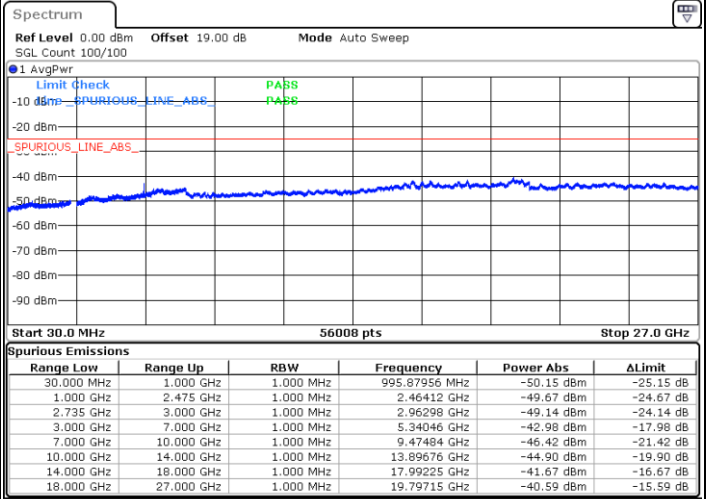

QPSK

Lowest Channel / 1RB0 and 1RB99

Lowest Channel / 1RB99 and 1RB0

Date: 13.SEP.2021 11:53:48

Date: 13.SEP.2021 11:55:30

Lowest Channel / FullRB

N/A

Date: 13.SEP.2021 11:43:10

LTE Band 41C / 20MHz+20MHz

QPSK

MiddleChannel / 1RB0 and 1RB99

Middle Channel / 1RB99 and 1RB0

Date: 13.SEP.2021 12:09:06

Date: 13.SEP.2021 12:10:29

Middle Channel / FullIRB

N/A

Date: 13.SEP.2021 12:00:52

LTE Band 41C / 20MHz+20MHz

QPSK

Highest Channel / 1RB0 and 1RB99

Highest Channel / 1RB99 and 1RB0

Date: 13.SEP.2021 12:27:17

Date: 13.SEP.2021 12:29:23

Highest Channel / FullIRB

N/A

Date: 13.SEP.2021 12:17:09

LTE Band 41C / 5MHz+20MHz

16QAM

Lowest Channel / 1RB0 and 1RB99

Lowest Channel / 1RB24 and 1RB0

Date: 9.SEP.2021 16:06:06

Date: 9.SEP.2021 16:26:19