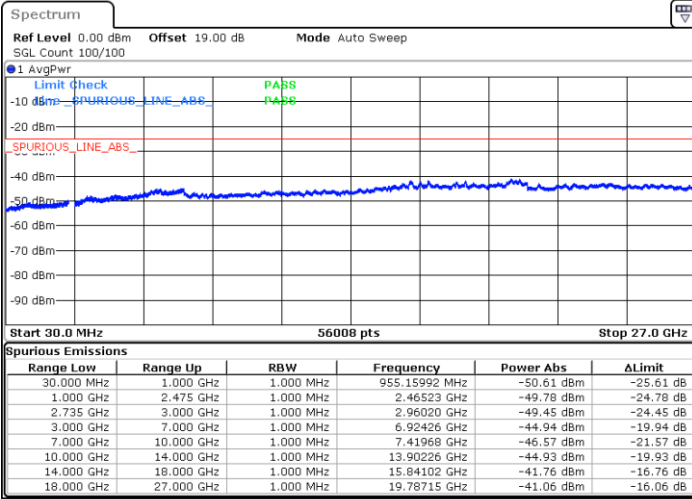

LTE Band 41C / 20MHz+5MHz

QPSK

Highest Channel / 1RB0 and 1RB24

Highest Channel / 1RB99 and 1RB0

Date: 10.SEP.2021 18:07:34

Date: 10.SEP.2021 18:18:03

Highest Channel / FullIRB

N/A

Date: 10.SEP.2021 17:35:43

LTE Band 41C / 20MHz+10MHz

QPSK

Lowest Channel / 1RB0 and 1RB49

Lowest Channel / 1RB99 and 1RB0

Date: 10.SEP.2021 18:32:45

Date: 10.SEP.2021 18:34:27

Lowest Channel / FullRB

N/A

Date: 10.SEP.2021 18:24:21

LTE Band 41C / 20MHz+10MHz

QPSK

Middle Channel / 1RB0 and 1RB49

Middle Channel / 1RB99 and 1RB0

Date: 10.SEP.2021 18:49:28

Date: 10.SEP.2021 18:57:39

Middle Channel / FullIRB

N/A

Date: 10.SEP.2021 18:47:55

LTE Band 41C / 20MHz+10MHz

QPSK

Highest Channel / 1RB0 and 1RB49

Highest Channel / 1RB99 and 1RB0

Date: 13.SEP.2021 10:31:17