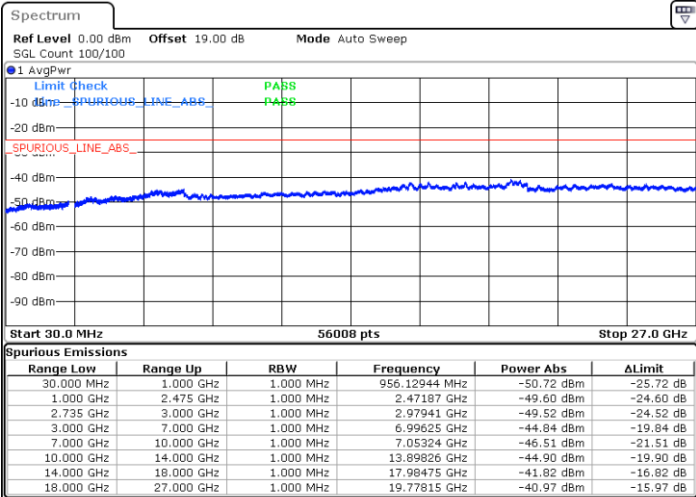

Highest Channel / 1RB74 and 1RB0

Date: 10.SEP.2021 16:33:31

Date: 10.SEP.2021 16:34:53

Highest Channel / FullIRB

N/A

Date: 10.SEP.2021 16:25:39

LTE Band 41C / 20MHz+5MHz

QPSK

Lowest Channel / 1RB0 and 1RB24

Lowest Channel / 1RB99 and 1RB0

Date: 10.SEP.2021 16:48:29

Date: 10.SEP.2021 16:51:01

Lowest Channel / FullRB

N/A

Date: 10.SEP.2021 16:39:31

LTE Band 41C / 20MHz+5MHz

QPSK

Middle Channel / 1RB0 and 1RB24

Middle Channel / 1RB99 and 1RB0

Date: 10.SEP.2021 17:19:04

Date: 10.SEP.2021 17:28:47

Middle Channel / FullIRB

N/A

Date: 10.SEP.2021 17:03:28

LTE Band 41C / 20MHz+5MHz

QPSK

Highest Channel / 1RB0 and 1RB24

Highest Channel / 1RB99 and 1RB0

Date: 10.SEP.2021 18:07:34

Date: 10.SEP.2021 18:18:03

Highest Channel / FullIRB

N/A