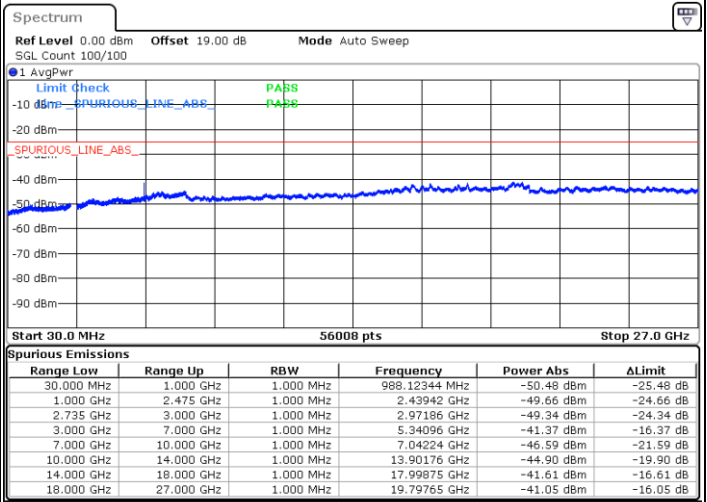

Date: 10.SEP.2021 16:00:24

Lowest Channel / FullRB

N/A

Date: 10.SEP.2021 15:45:58

LTE Band 41C / 15MHz+20MHz

QPSK

Middle Channel / 1RB0 and 1RB9

Middle Channel / 1RB74 and 1RB0

Date: 10.SEP.2021 16:17:26

Date: 10.SEP.2021 16:20:24

Middle Channel / FullIRB

N/A

Date: 10.SEP.2021 16:09:23

LTE Band 41C / 15MHz+20MHz

QPSK

Highest Channel / 1RB0 and 1RB99

Highest Channel / 1RB74 and 1RB0

Date: 10.SEP.2021 16:33:31

Date: 10.SEP.2021 16:34:53

Highest Channel / FullIRB

N/A

Date: 10.SEP.2021 16:25:39

LTE Band 41C / 20MHz+5MHz

QPSK

Lowest Channel / 1RB0 and 1RB24

Lowest Channel / 1RB99 and 1RB0

Date: 10.SEP.2021 16:48:29

Date: 10.SEP.2021 16:51:01

Lowest Channel / FullRB

N/A

Date: 10.SEP.2021 16:39:31

LTE Band 41C / 20MHz+5MHz