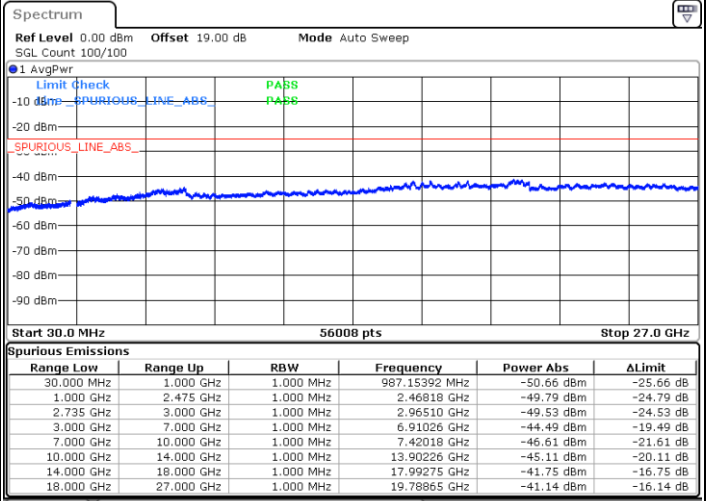

Date: 10.SEP.2021 17:35:43

LTE Band 41C / 20MHz+10MHz

QPSK

Lowest Channel / 1RB0 and 1RB49

Lowest Channel / 1RB99 and 1RB0

Date: 10.SEP.2021 18:32:45

Date: 10.SEP.2021 18:34:27

Lowest Channel / FullRB

N/A

Date: 10.SEP.2021 18:24:21

LTE Band 41C / 20MHz+10MHz

QPSK

Middle Channel / 1RB0 and 1RB49

Middle Channel / 1RB99 and 1RB0

Date: 10.SEP.2021 18:49:28

Date: 10.SEP.2021 18:57:39

Middle Channel / FullIRB

N/A

Date: 10.SEP.2021 18:47:55

LTE Band 41C / 20MHz+10MHz

QPSK

Highest Channel / 1RB0 and 1RB49

Highest Channel / 1RB99 and 1RB0

Date: 13.SEP.2021 10:31:17

Date: 13.SEP.2021 10:32:44

Highest Channel / FullIRB

N/A

Date: 13.SEP.2021 10:23:09

LTE Band 41C / 20MHz+15MHz

QPSK

Lowest Channel / 1RB0 and 1RB74

Lowest Channel / 1RB99 and 1RB0