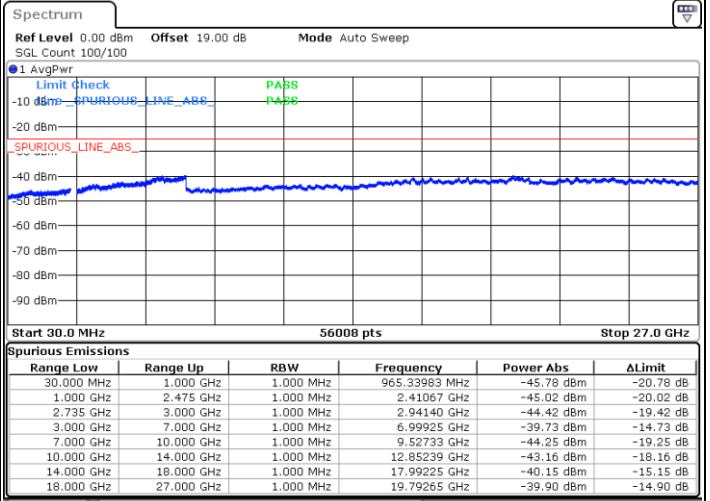

LTE Band 41C / 10MHz+15MHz

QPSK

MiddleChannel / 1RB0 and 1RB74

Middle Channel / 1RB49 and 1RB0

Date: 10.SEP.2021 10:34:19

Date: 10.SEP.2021 10:36:02

Middle Channel / FullIRB

N/A

Date: 10.SEP.2021 10:25:45

LTE Band 41C / 10MHz+15MHz

QPSK

Highest Channel / 1RB0 and 1RB74

Highest Channel / 1RB49 and 1RB0

Date: 10.SEP.2021 10:50:37

Date: 10.SEP.2021 10:52:09

Highest Channel / FullIRB

N/A

Date: 10.SEP.2021 10:41:00

LTE Band 41C / 10MHz+20MHz

QPSK

Lowest Channel / 1RB0 and 1RB99

Lowest Channel / 1RB49 and 1RB0

Date: 10.SEP.2021 11:11:15

Date: 10.SEP.2021 11:15:16