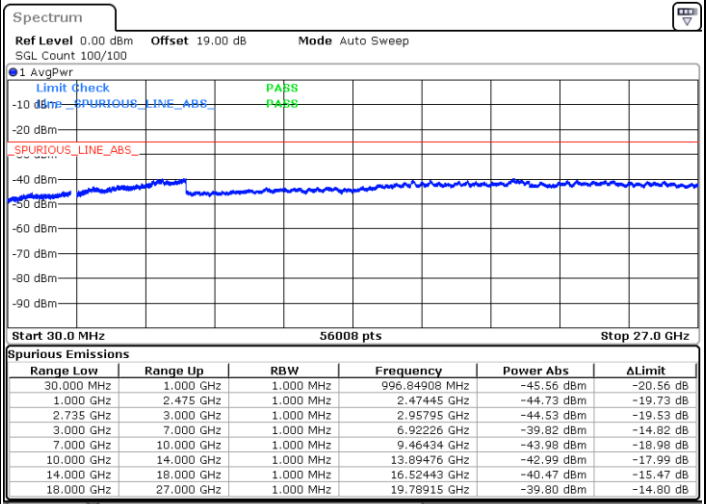

QPSK

Highest Channel / 1RB0 and 1RB49

Highest Channel / 1RB74 and 1RB0

Date: 10.SEP.2021 14:44:30

Date: 10.SEP.2021 14:45:57

Highest Channel / FullIRB

N/A

Date: 10.SEP.2021 14:37:09

LTE Band 41C / 15MHz+15MHz

QPSK

Lowest Channel / 1RB0 and 1RB74

Lowest Channel / 1RB74 and 1RB0

Date: 10.SEP.2021 14:58:46

Date: 10.SEP.2021 15:00:08

Lowest Channel / FullIRB

N/A

Date: 10.SEP.2021 14:51:03

LTE Band 41C / 15MHz+15MHz

QPSK

Middle Channel / 1RB0 and 1RB74

Middle Channel / 1RB74 and 1RB0

Date: 10.SEP.2021 15:21:04

Date: 10.SEP.2021 15:22:23

Middle Channel / FullIRB

N/A

Date: 10.SEP.2021 15:04:44

LTE Band 41C / 15MHz+15MHz

QPSK

Highest Channel / 1RB0 and 1RB74

Highest Channel / 1RB74 and 1RB0

Date: 10.SEP.2021 15:38:44

Date: 10.SEP.2021 15:40:10