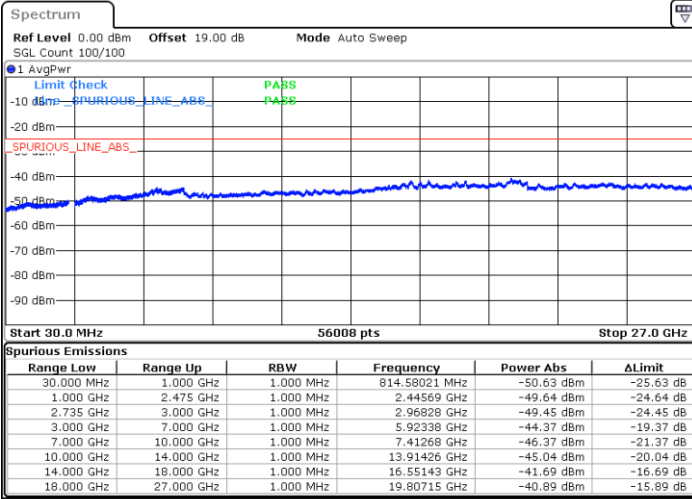

N/A

Date: 10.SEP.2021 18:24:21

LTE Band 41C / 20MHz+10MHz

QPSK

Middle Channel / 1RB0 and 1RB49

Middle Channel / 1RB99 and 1RB0

Date: 10.SEP.2021 18:49:28

Date: 10.SEP.2021 18:57:39

Middle Channel / FullIRB

N/A

Date: 10.SEP.2021 18:47:55

LTE Band 41C / 20MHz+10MHz

QPSK

Highest Channel / 1RB0 and 1RB49

Highest Channel / 1RB99 and 1RB0

Date: 13.SEP.2021 10:31:17

Date: 13.SEP.2021 10:32:44

Highest Channel / FullIRB

N/A

Date: 13.SEP.2021 10:23:09

LTE Band 41C / 20MHz+15MHz

QPSK

Lowest Channel / 1RB0 and 1RB74

Lowest Channel / 1RB99 and 1RB0