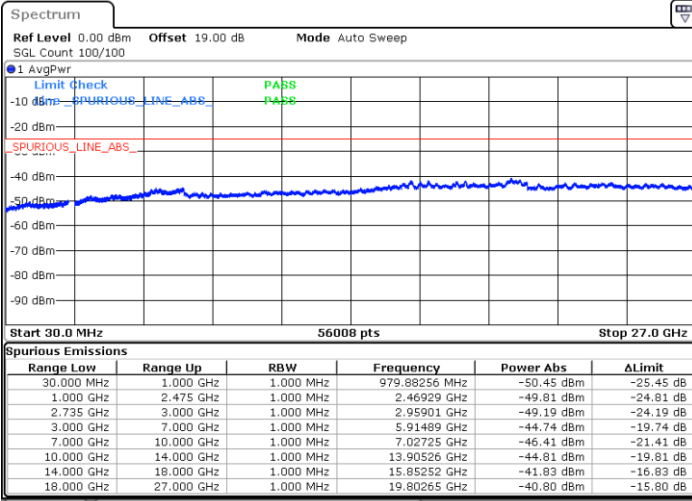

Middle Channel / FullIRB

N/A

Date: 10.SEP.2021 18:47:55

LTE Band 41C / 20MHz+10MHz

QPSK

Highest Channel / 1RB0 and 1RB49

Highest Channel / 1RB99 and 1RB0

Date: 13.SEP.2021 10:31:17

Date: 13.SEP.2021 10:32:44

Highest Channel / FullIRB

N/A

Date: 13.SEP.2021 10:23:09

LTE Band 41C / 20MHz+15MHz

QPSK

Lowest Channel / 1RB0 and 1RB74

Lowest Channel / 1RB99 and 1RB0

Date: 13.SEP.2021 10:51:25

Date: 13.SEP.2021 10:58:54

Lowest Channel / FullIRB

N/A

Date: 13.SEP.2021 10:39:14

LTE Band 41C / 20MHz+15MHz

QPSK

Middle Channel / 1RB0 and 1RB74