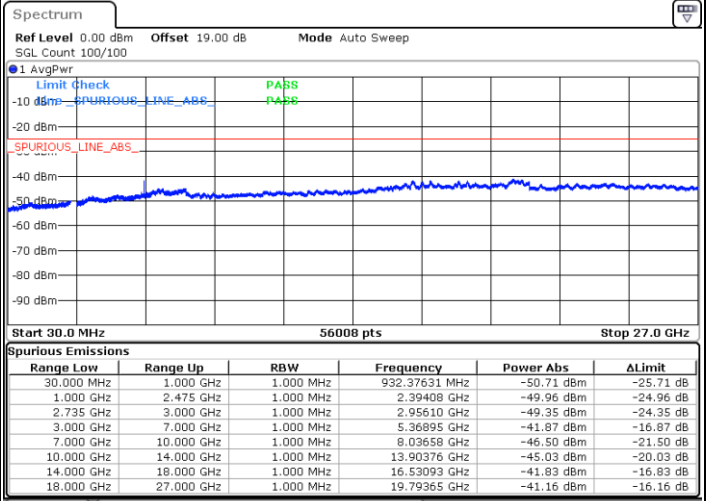

Lowest Channel / 1RB0 and 1RB24

Lowest Channel / 1RB99 and 1RB0

Date: 10.SEP.2021 16:48:29

Date: 10.SEP.2021 16:51:01

Lowest Channel / FullRB

N/A

Date: 10.SEP.2021 16:39:31

LTE Band 41C / 20MHz+5MHz

LTE Band 41C / 20MHz+5MHz

QPSK

Highest Channel / 1RB0 and 1RB24

Highest Channel / 1RB99 and 1RB0

Date: 10.SEP.2021 18:07:34

Date: 10.SEP.2021 18:18:03

Highest Channel / FullIRB

N/A

Date: 10.SEP.2021 17:35:43

LTE Band 41C / 20MHz+10MHz

QPSK

Lowest Channel / 1RB0 and 1RB49

Lowest Channel / 1RB99 and 1RB0

Date: 10.SEP.2021 18:32:45

Date: 10.SEP.2021 18:34:27

Lowest Channel / FullRB