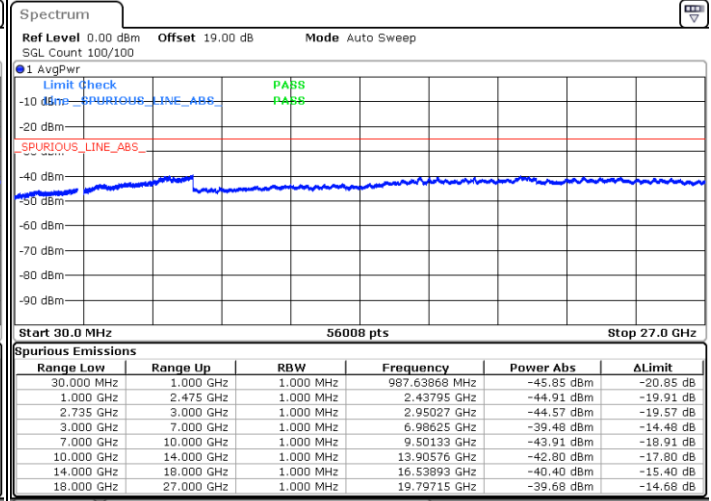

LTE Band 41C / 15MHz+15MHz

QPSK

Lowest Channel / 1RB0 and 1RB74

Lowest Channel / 1RB74 and 1RB0

Date: 10.SEP.2021 14:58:46

Date: 10.SEP.2021 15:00:08

Lowest Channel / FullIRB

N/A

Date: 10.SEP.2021 14:51:03

LTE Band 41C / 15MHz+15MHz

QPSK

Middle Channel / 1RB0 and 1RB74

Middle Channel / 1RB74 and 1RB0

Date: 10.SEP.2021 15:21:04

Date: 10.SEP.2021 15:22:23

Middle Channel / FullIRB

N/A

Date: 10.SEP.2021 15:04:44

LTE Band 41C / 15MHz+15MHz

QPSK

Highest Channel / 1RB0 and 1RB74

Highest Channel / 1RB74 and 1RB0

Date: 10.SEP.2021 15:38:44

Date: 10.SEP.2021 15:40:10

Highest Channel / FullIRB

N/A

Date: 10.SEP.2021 15:31:46

LTE Band 41C / 15MHz+20MHz

QPSK

Lowest Channel / 1RB0 and 1RB99

Lowest Channel / 1RB74 and 1RB0

Date: 10.SEP.2021 15:58:07