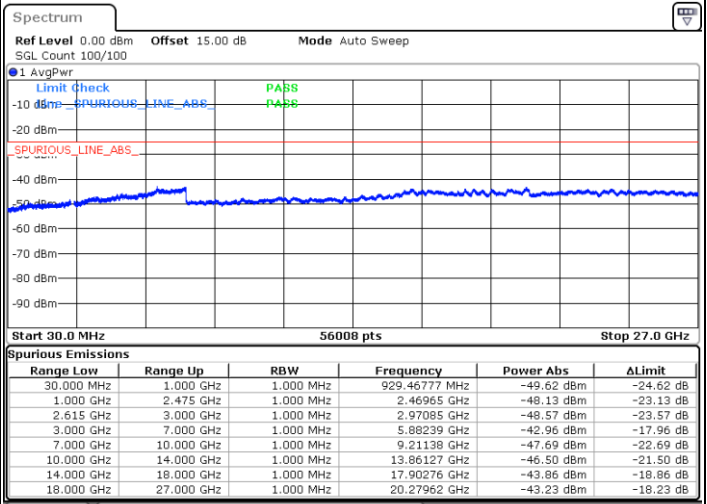

N/A

Date: 5.JAN.2021 01:08:37

LTE Band 7C / 15MHz+10MHz

16QAM

Highest Channel / 1RB0 and 1RB49

Highest Channel / 1RB74 and 1RB0

Date: 5.JAN.2021 01:41:42

Date: 5.JAN.2021 01:47:03

Highest Channel / FullIRB

N/A

Date: 5.JAN.2021 01:25:53

LTE Band 7C / 15MHz+15MHz

16QAM

Lowest Channel / 1RB0 and 1RB74

Lowest Channel / 1RB74 and 1RB0

Date: 4.JAN.2021 20:48:42

Date: 4.JAN.2021 20:57:06

Lowest Channel / FullRB

N/A

Date: 4.JAN.2021 20:40:25

LTE Band 7C / 15MHz+15MHz

16QAM

Middle Channel / 1RB0 and 1RB74

Middle Channel / 1RB74 and 1RB0

Date: 4.JAN.2021 21:21:10

Date: 4.JAN.2021 21:34:09

Middle Channel / FullIRB

N/A

Date: 4.JAN.2021 21:05:32

LTE Band 7C / 15MHz+15MHz

16QAM

Highest Channel / 1RB0 and 1RB74