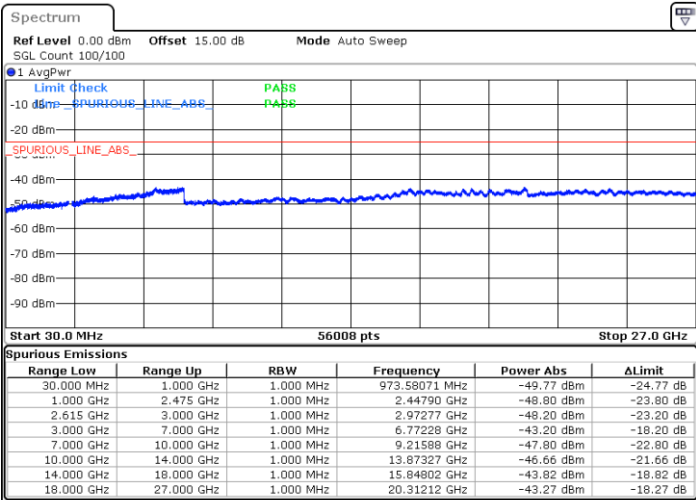

LTE Band 7C / 20MHz+20MHz

16QAM

Middle Channel / 1RB0 and 1RB99

Middle Channel / 1RB99 and 1RB0

Date: 4.JAN.2021 03:40:58

Date: 4.JAN.2021 03:45:19

Middle Channel / FullRB

N/A

Date: 4.JAN.2021 03:34:26

LTE Band 7C / 20MHz+20MHz

16QAM

Highest Channel / 1RB0 and 1RB99

Highest Channel / 1RB99 and 1RB0

Date: 4.JAN.2021 04:09:36

Date: 4.JAN.2021 04:17:05

Highest Channel / FullIRB

N/A

Date: 4.JAN.2021 03:52:26

LTE Band 7C / 10MHz+20MHz

64QAM

Lowest Channel / 1RB0 and 1RB99

Lowest Channel / 1RB49 and 1RB0

Date: 4.JAN.2021 22:28:41

Date: 4.JAN.2021 23:10:21