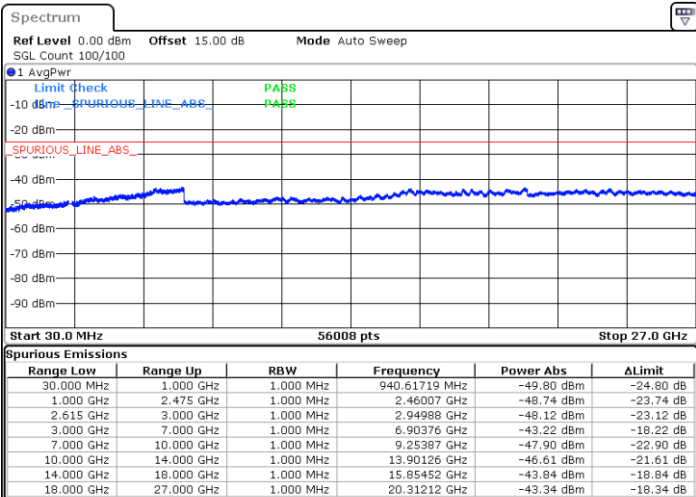

16QAM

Highest Channel / 1RB0 and 1RB99

Highest Channel / 1RB49 and 1RB0

Date: 5.JAN.2021 00:21:35

Date: 5.JAN.2021 00:32:21

Highest Channel / FullIRB

N/A

Date: 5.JAN.2021 00:12:37

LTE Band 7C / 15MHz+10MHz

16QAM

Lowest Channel / 1RB0 and 1RB49

Lowest Channel / 1RB74 and 1RB0

Date: 5.JAN.2021 00:52:08

Date: 5.JAN.2021 00:58:25

Lowest Channel / FullRB

N/A

Date: 5.JAN.2021 00:43:12

LTE Band 7C / 15MHz+10MHz

16QAM

Middle Channel / 1RB0 and 1RB49

Middle Channel / 1RB74 and 1RB0

Date: 5.JAN.2021 01:13:54

Date: 5.JAN.2021 01:17:50

Middle Channel / FullIRB

N/A

Date: 5.JAN.2021 01:08:37

LTE Band 7C / 15MHz+10MHz

16QAM

Highest Channel / 1RB0 and 1RB49

Highest Channel / 1RB74 and 1RB0

Date: 5.JAN.2021 01:41:42

Date: 5.JAN.2021 01:47:03