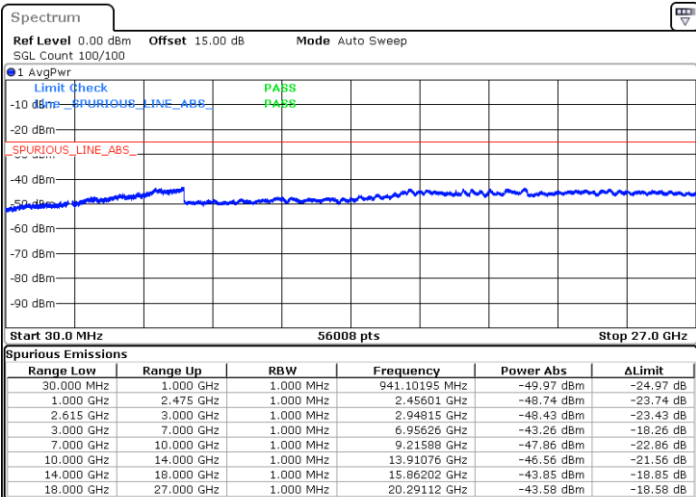

Date: 4.JAN.2021 03:34:26

LTE Band 7C / 20MHz+20MHz

16QAM

Highest Channel / 1RB0 and 1RB99

Highest Channel / 1RB99 and 1RB0

Date: 4.JAN.2021 04:09:36

Date: 4.JAN.2021 04:17:05

Highest Channel / FullIRB

N/A

Date: 4.JAN.2021 03:52:26

LTE Band 7C / 10MHz+20MHz

64QAM

Lowest Channel / 1RB0 and 1RB99

Lowest Channel / 1RB49 and 1RB0

Date: 4.JAN.2021 22:28:41

Date: 4.JAN.2021 23:10:21

Lowest Channel / FullRB

N/A

Date: 4.JAN.2021 22:25:04