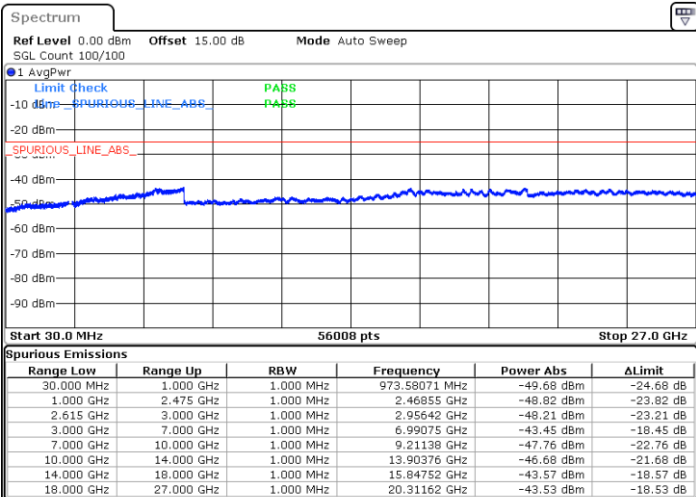

Highest Channel / FullIRB

N/A

Date: 5.JAN.2021 01:25:53

LTE Band 7C / 15MHz+15MHz

16QAM

Lowest Channel / 1RB0 and 1RB74

Lowest Channel / 1RB74 and 1RB0

Date: 4.JAN.2021 20:48:42

Date: 4.JAN.2021 20:57:06

Lowest Channel / FullRB

N/A

Date: 4.JAN.2021 20:40:25

LTE Band 7C / 15MHz+15MHz

16QAM

Middle Channel / 1RB0 and 1RB74

Middle Channel / 1RB74 and 1RB0

Date: 4.JAN.2021 21:21:10

Date: 4.JAN.2021 21:34:09

Middle Channel / FullIRB

N/A

Date: 4.JAN.2021 21:05:32

LTE Band 7C / 15MHz+15MHz

16QAM

Highest Channel / 1RB0 and 1RB74

Highest Channel / 1RB74 and 1RB0

Date: 4.JAN.2021 21:54:19

Date: 4.JAN.2021 22:02:08

Highest Channel / FullIRB

N/A

Date: 4.JAN.2021 21:44:49

LTE Band 7C / 15MHz+20MHz

16QAM