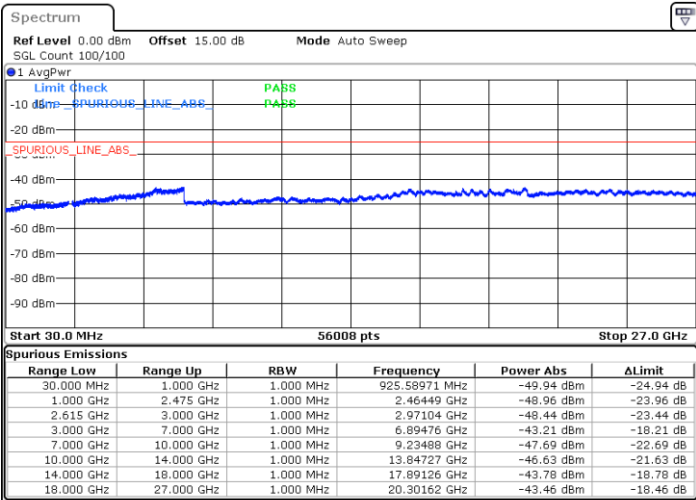

Date: 4.JAN.2021 19:11:18

Highest Channel / FullIRB

N/A

Date: 4.JAN.2021 18:55:26

LTE Band 7C / 20MHz+15MHz

16QAM

Lowest Channel / 1RB0 and 1RB74

Lowest Channel / 1RB99 and 1RB0

Date: 4.JAN.2021 04:34:52

Date: 4.JAN.2021 04:42:40

Lowest Channel / FullRB

N/A

Date: 4.JAN.2021 04:28:43

LTE Band 7C / 20MHz+15MHz

16QAM

MiddleChannel / 1RB0 and 1RB74

Middle Channel / 1RB99 and 1RB0

Date: 4.JAN.2021 04:55:30

Date: 4.JAN.2021 04:58:43

Middle Channel / FullIRB

N/A

Date: 4.JAN.2021 04:50:33

LTE Band 7C / 20MHz+15MHz

16QAM

Highest Channel / 1RB0 and 1RB74

Highest Channel / 1RB99 and 1RB0

Date: 4.JAN.2021 05:16:44

Date: 4.JAN.2021 05:23:41

Highest Channel / FullIRB

N/A

Date: 4.JAN.2021 05:11:26

LTE Band 7C / 20MHz+20MHz