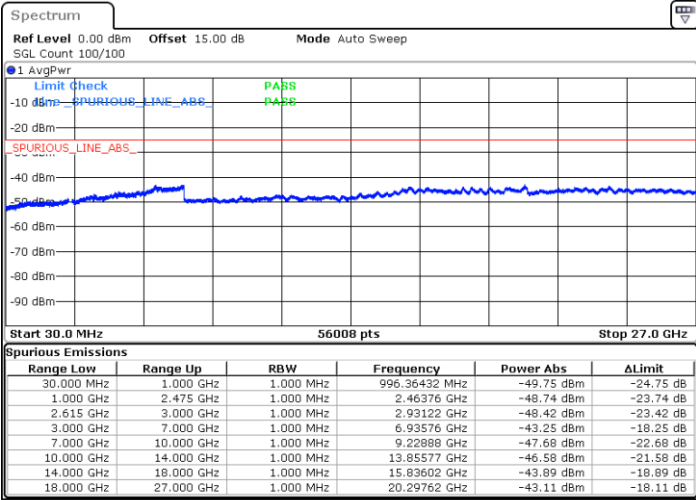

LTE Band 7C / 20MHz+15MHz

QPSK

MiddleChannel / 1RB0 and 1RB74

Middle Channel / 1RB99 and 1RB0

Date: 4.JAN.2021 04:56:32

Date: 4.JAN.2021 04:57:43

Middle Channel / FullIRB

N/A

Date: 4.JAN.2021 04:49:04

LTE Band 7C / 20MHz+15MHz

QPSK

Highest Channel / 1RB0 and 1RB74

Highest Channel / 1RB99 and 1RB0

Date: 4.JAN.2021 05:19:57

Date: 4.JAN.2021 05:22:16

Highest Channel / FullIRB

N/A

Date: 4.JAN.2021 05:09:22

LTE Band 7C / 20MHz+20MHz

QPSK

Lowest Channel / 1RB0 and 1RB99

Lowest Channel / 1RB99 and 1RB0

Date: 4. JAN. 2021 03:22:52

Date: 4. JAN. 2021 03:24:19