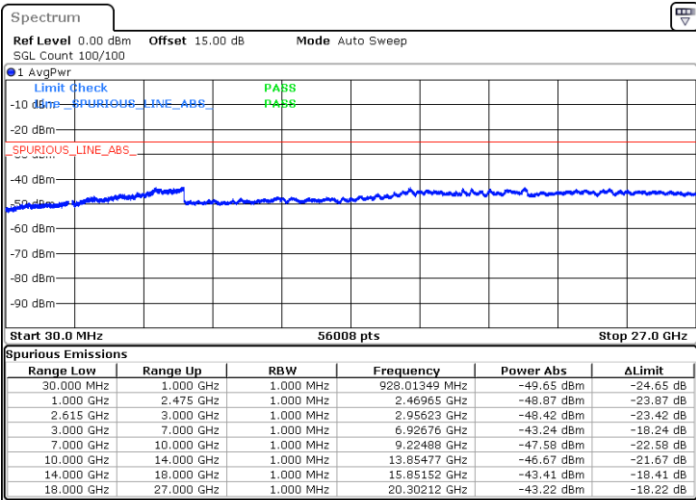

Date: 5.JAN.2021 00:43:12

LTE Band 7C / 15MHz+10MHz

16QAM

Middle Channel / 1RB0 and 1RB49

Middle Channel / 1RB74 and 1RB0

Date: 5.JAN.2021 01:13:54

Date: 5.JAN.2021 01:17:50

Middle Channel / FullIRB

N/A

Date: 5.JAN.2021 01:08:37

LTE Band 7C / 15MHz+10MHz

16QAM

Highest Channel / 1RB0 and 1RB49

Highest Channel / 1RB74 and 1RB0

Date: 5.JAN.2021 01:41:42

Date: 5.JAN.2021 01:47:03

Highest Channel / FullIRB

N/A

Date: 5.JAN.2021 01:25:53

LTE Band 7C / 15MHz+15MHz

16QAM

Lowest Channel / 1RB0 and 1RB74

Lowest Channel / 1RB74 and 1RB0

Date: 4.JAN.2021 20:48:42

Date: 4.JAN.2021 20:57:06

Lowest Channel / FullRB

N/A

Date: 4.JAN.2021 20:40:25

LTE Band 7C / 15MHz+15MHz

16QAM

Middle Channel / 1RB0 and 1RB74

Middle Channel / 1RB74 and 1RB0