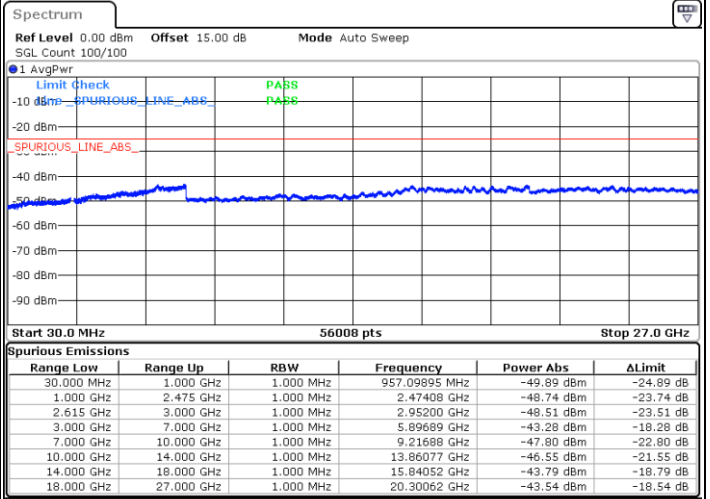

Date: 4.JAN.2021 20:09:19

LTE Band 7C / 20MHz+10MHz

16QAM

Lowest Channel / 1RB0 and 1RB49

Lowest Channel / 1RB99 and 1RB0

Date: 4.JAN.2021 05:38:42

Date: 4.JAN.2021 05:48:51

Lowest Channel / FullRB

N/A

Date: 4.JAN.2021 05:31:49

LTE Band 7C / 20MHz+10MHz

16QAM

Middle Channel / 1RB0 and 1RB49

Middle Channel / 1RB99 and 1RB0

Date: 4.JAN.2021 05:58:10

Date: 4.JAN.2021 06:02:01

Middle Channel / FullIRB

N/A

Date: 4.JAN.2021 05:54:23

LTE Band 7C / 20MHz+10MHz

16QAM

Highest Channel / 1RB0 and 1RB49

Highest Channel / 1RB99 and 1RB0

Date: 4.JAN.2021 19:00:47

Date: 4.JAN.2021 19:11:18

Highest Channel / FullIRB

N/A

Date: 4.JAN.2021 18:55:26

LTE Band 7C / 20MHz+15MHz

16QAM

Lowest Channel / 1RB0 and 1RB74

Lowest Channel / 1RB99 and 1RB0