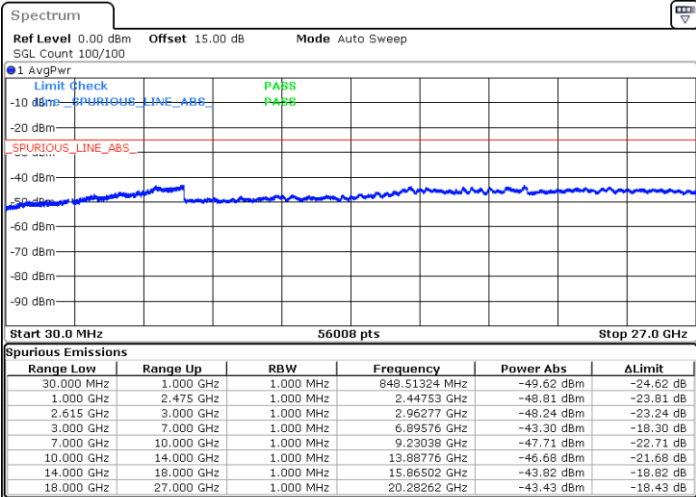

Middle Channel / FullIRB

N/A

Date: 4.JAN.2021 05:54:23

LTE Band 7C / 20MHz+10MHz

16QAM

Highest Channel / 1RB0 and 1RB49

Highest Channel / 1RB99 and 1RB0

Date: 4.JAN.2021 19:00:47

Date: 4.JAN.2021 19:11:18

Highest Channel / FullIRB

N/A

Date: 4.JAN.2021 18:55:26

LTE Band 7C / 20MHz+15MHz

16QAM

Lowest Channel / 1RB0 and 1RB74

Lowest Channel / 1RB99 and 1RB0

Date: 4.JAN.2021 04:34:52

Date: 4.JAN.2021 04:42:40

Lowest Channel / FullRB

N/A

Date: 4.JAN.2021 04:28:43

LTE Band 7C / 20MHz+15MHz

16QAM

MiddleChannel / 1RB0 and 1RB74

Highest Channel / 1RB0 and 1RB74

Highest Channel / 1RB99 and 1RB0

Date: 4.JAN.2021 05:16:44

Date: 4.JAN.2021 05:23:41

Highest Channel / FullIRB

N/A

Date: 4.JAN.2021 05:11:26

LTE Band 7C / 20MHz+20MHz