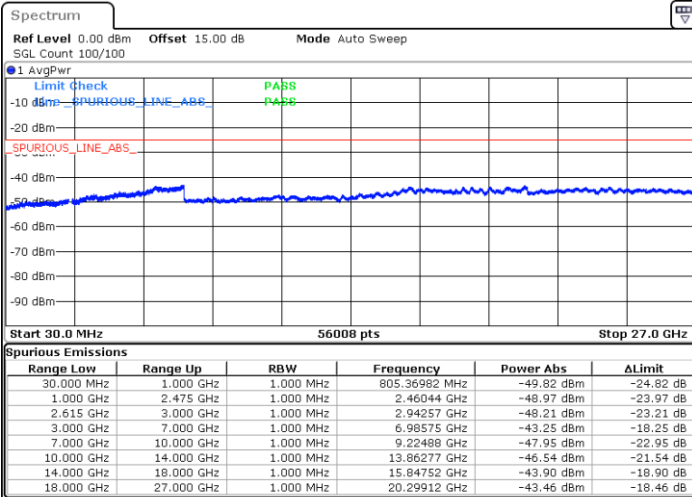

Lowest Channel / FullRB

N/A

Date: 4. JAN. 2021 03:03:34

LTE Band 7C / 20MHz+20MHz

QPSK

Middle Channel / 1RB0 and 1RB99

Middle Channel / 1RB99 and 1RB0

Date: 4.JAN.2021 03:42:36

Date: 4.JAN.2021 03:44:10

Middle Channel / FullRB

N/A

Date: 4.JAN.2021 03:33:03

LTE Band 7C / 20MHz+20MHz

QPSK

Highest Channel / 1RB0 and 1RB99

Highest Channel / 1RB99 and 1RB0

Date: 4.JAN.2021 04:12:24

Date: 4.JAN.2021 04:14:29

Highest Channel / FullIRB

N/A

Date: 4.JAN.2021 03:49:45

LTE Band 7C / 10MHz+20MHz

16QAM

Lowest Channel / 1RB0 and 1RB99

Lowest Channel / 1RB49 and 1RB0

Date: 4.JAN.2021 22:31:57

Date: 4.JAN.2021 23:07:35

Lowest Channel / FullRB

N/A

Date: 4.JAN.2021 22:21:03

LTE Band 7C / 10MHz+20MHz

16QAM