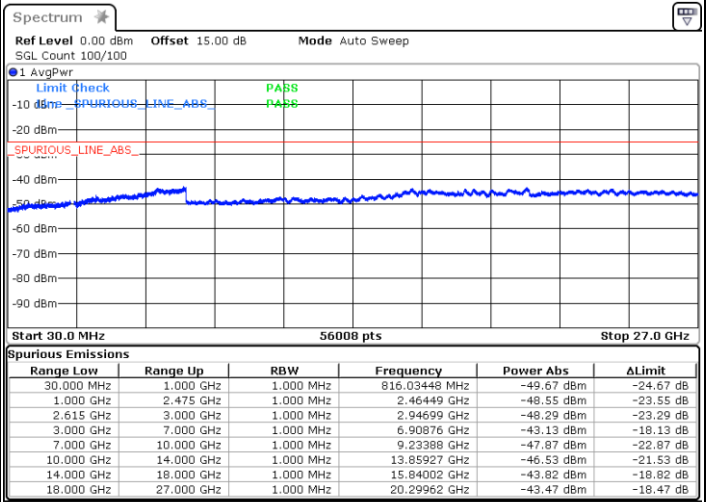

Date: 4.JAN.2021 20:09:19

LTE Band 7C / 20MHz+10MHz

16QAM

Lowest Channel / 1RB0 and 1RB49

Lowest Channel / 1RB99 and 1RB0

Date: 4.JAN.2021 05:38:42

Date: 4.JAN.2021 05:48:51

Lowest Channel / FullRB

N/A

Date: 4.JAN.2021 05:31:49

LTE Band 7C / 20MHz+10MHz

16QAM

Middle Channel / 1RB0 and 1RB49

Middle Channel / 1RB99 and 1RB0

Date: 4.JAN.2021 05:58:10

Date: 4.JAN.2021 06:02:01

Middle Channel / FullIRB

N/A

Date: 4.JAN.2021 05:54:23

LTE Band 7C / 20MHz+10MHz

16QAM

Highest Channel / 1RB0 and 1RB49

Highest Channel / 1RB99 and 1RB0

Date: 4.JAN.2021 19:00:47

Date: 4.JAN.2021 19:11:18

Highest Channel / FullIRB

N/A

Date: 4.JAN.2021 18:55:26

LTE Band 7C / 20MHz+15MHz

16QAM

Lowest Channel / 1RB0 and 1RB74

Lowest Channel / 1RB99 and 1RB0