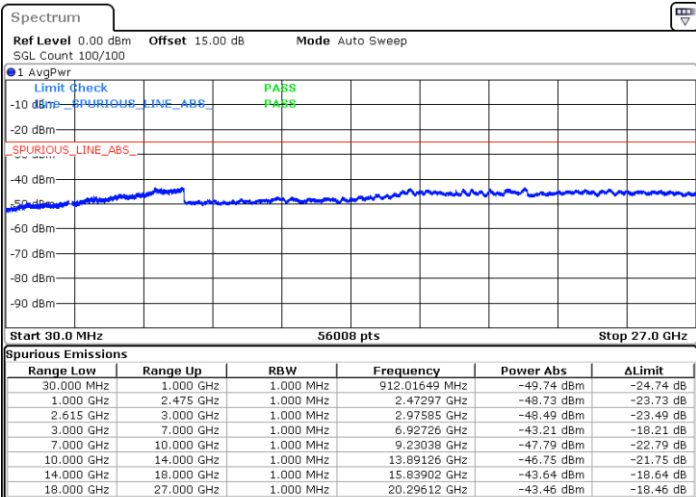

LTE Band 7C / 20MHz+20MHz

16QAM

Middle Channel / 1RB0 and 1RB99

Middle Channel / 1RB99 and 1RB0

Date: 4.JAN.2021 03:40:58

Date: 4.JAN.2021 03:45:19

Middle Channel / FullRB

N/A

Date: 4.JAN.2021 03:34:26

LTE Band 7C / 20MHz+20MHz

16QAM

Highest Channel / 1RB0 and 1RB99

Highest Channel / 1RB99 and 1RB0

Date: 4.JAN.2021 04:09:36

Date: 4.JAN.2021 04:17:05

Highest Channel / FullIRB

N/A

Date: 4.JAN.2021 03:52:26

LTE Band 7C / 10MHz+20MHz

64QAM

Lowest Channel / 1RB0 and 1RB99

Lowest Channel / 1RB49 and 1RB0

Date: 4.JAN.2021 22:28:41

Date: 4.JAN.2021 23:10:21