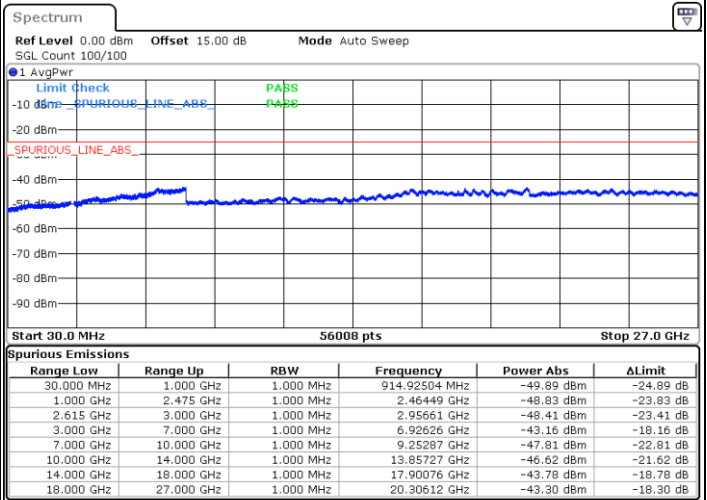

16QAM

Highest Channel / 1RB0 and 1RB99

Highest Channel / 1RB49 and 1RB0

Date: 5.JAN.2021 00:21:35

Date: 5.JAN.2021 00:32:21

Highest Channel / FullIRB

N/A

Date: 5.JAN.2021 00:12:37

LTE Band 7C / 15MHz+10MHz

16QAM

Lowest Channel / 1RB0 and 1RB49

Lowest Channel / 1RB74 and 1RB0

Date: 5.JAN.2021 00:52:08

Date: 5.JAN.2021 00:58:25

Lowest Channel / FullRB

N/A

Date: 5.JAN.2021 00:43:12

LTE Band 7C / 15MHz+10MHz

16QAM

Middle Channel / 1RB0 and 1RB49

Middle Channel / 1RB74 and 1RB0

Date: 5.JAN.2021 01:13:54

Date: 5.JAN.2021 01:17:50

Middle Channel / FullIRB

N/A

Date: 5.JAN.2021 01:08:37

LTE Band 7C / 15MHz+10MHz

16QAM

Highest Channel / 1RB0 and 1RB49

Highest Channel / 1RB74 and 1RB0

Date: 5.JAN.2021 01:41:42

Date: 5.JAN.2021 01:47:03