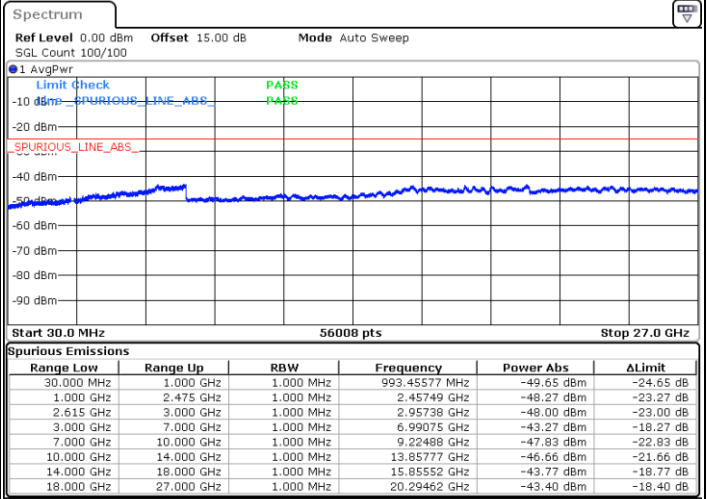

Middle Channel / FullIRB

N/A

Date: 4.JAN.2021 05:54:23

LTE Band 7C / 20MHz+10MHz

16QAM

Highest Channel / 1RB0 and 1RB49

Highest Channel / 1RB99 and 1RB0

Date: 4.JAN.2021 19:00:47

Date: 4.JAN.2021 19:11:18

Highest Channel / FullIRB

N/A

Date: 4.JAN.2021 18:55:26

LTE Band 7C / 20MHz+15MHz

16QAM

Lowest Channel / 1RB0 and 1RB74

Lowest Channel / 1RB99 and 1RB0

Date: 4.JAN.2021 04:34:52

Date: 4.JAN.2021 04:42:40

Lowest Channel / FullRB

N/A

Date: 4.JAN.2021 04:28:43

LTE Band 7C / 20MHz+15MHz

16QAM

MiddleChannel / 1RB0 and 1RB74