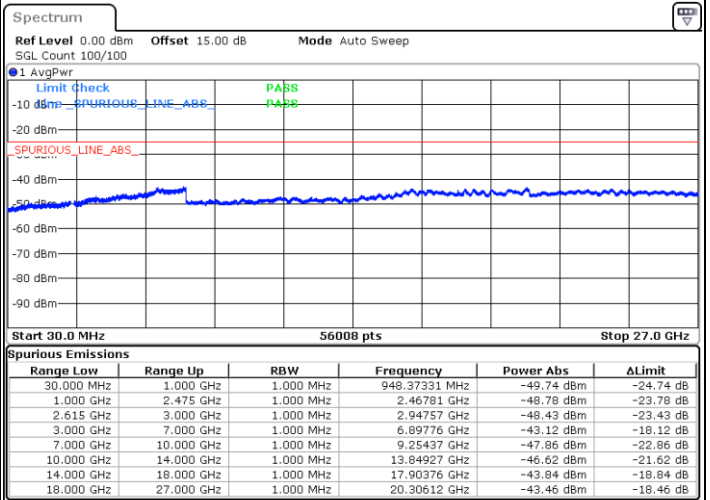

Middle Channel / 1RB99 and 1RB0

Date: 4.JAN.2021 04:55:30

Date: 4.JAN.2021 04:58:43

Middle Channel / FullIRB

N/A

Date: 4.JAN.2021 04:50:33

LTE Band 7C / 20MHz+15MHz

16QAM

Highest Channel / 1RB0 and 1RB74

Highest Channel / 1RB99 and 1RB0

Date: 4.JAN.2021 05:16:44

Date: 4.JAN.2021 05:23:41

Highest Channel / FullIRB

N/A

Date: 4.JAN.2021 05:11:26

LTE Band 7C / 20MHz+20MHz

16QAM

Lowest Channel / 1RB0 and 1RB99

Lowest Channel / 1RB99 and 1RB0

Date: 4.JAN.2021 03:20:39

Date: 4.JAN.2021 03:26:28

Lowest Channel / FullRB

N/A

Date: 4.JAN.2021 03:10:36