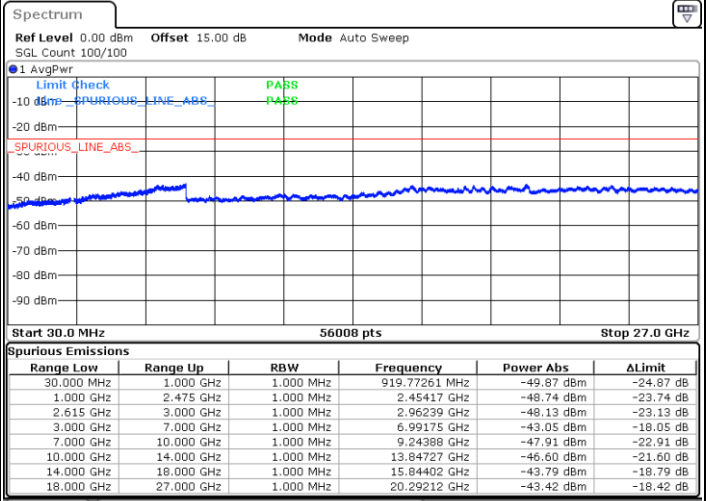

Date: 4.JAN.2021 04:12:24

Date: 4.JAN.2021 04:14:29

Highest Channel / FullIRB

N/A

Date: 4.JAN.2021 03:49:45

LTE Band 7C / 10MHz+20MHz

16QAM

Lowest Channel / 1RB0 and 1RB99

Lowest Channel / 1RB49 and 1RB0

Date: 4.JAN.2021 22:31:57

Date: 4.JAN.2021 23:07:35

Lowest Channel / FullRB

N/A

Date: 4.JAN.2021 22:21:03

LTE Band 7C / 10MHz+20MHz

16QAM

MiddleChannel / 1RB0 and 1RB99

Middle Channel / 1RB49 and 1RB0

Date: 4.JAN.2021 23:26:29

Date: 4.JAN.2021 23:30:20

Middle Channel / FullIRB

N/A

Date: 4.JAN.2021 23:21:10

LTE Band 7C / 10MHz+20MHz

16QAM

Highest Channel / 1RB0 and 1RB99

Highest Channel / 1RB49 and 1RB0

Date: 5.JAN.2021 00:21:35

Date: 5.JAN.2021 00:32:21

Highest Channel / FullIRB

N/A

Date: 5.JAN.2021 00:12:37