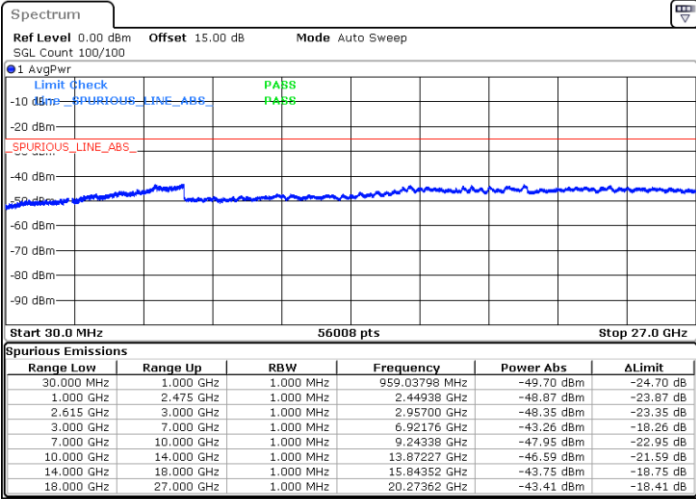

LTE Band 7C / 20MHz+15MHz

QPSK

MiddleChannel / 1RB0 and 1RB74

Middle Channel / 1RB99 and 1RB0

Date: 4.JAN.2021 04:56:32

Date: 4.JAN.2021 04:57:43

Middle Channel / FullIRB

N/A

Date: 4.JAN.2021 04:49:04

LTE Band 7C / 20MHz+15MHz

QPSK

Highest Channel / 1RB0 and 1RB74

Highest Channel / 1RB99 and 1RB0

Date: 4.JAN.2021 05:19:57

Date: 4.JAN.2021 05:22:16

Highest Channel / FullIRB

N/A

Date: 4.JAN.2021 05:09:22

LTE Band 7C / 20MHz+20MHz

QPSK

Lowest Channel / 1RB0 and 1RB99

Lowest Channel / 1RB99 and 1RB0

Date: 4. JAN. 2021 03:22:52

Date: 4. JAN. 2021 03:24:19