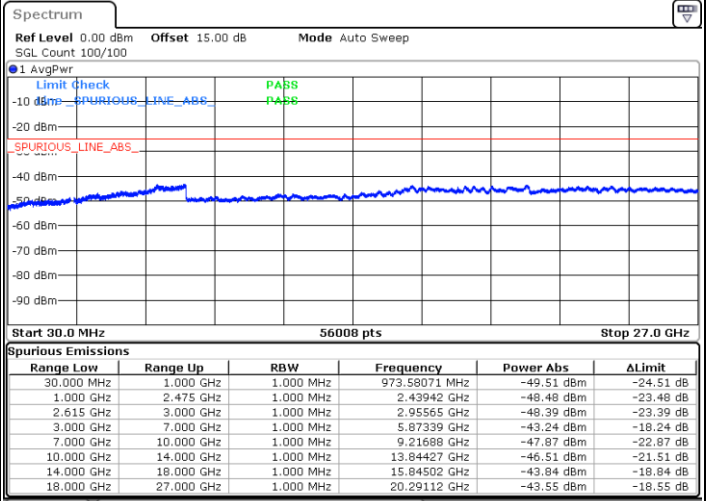

Date: 4.JAN.2021 19:11:18

Highest Channel / FullIRB

N/A

Date: 4.JAN.2021 18:55:26

LTE Band 7C / 20MHz+15MHz

16QAM

Lowest Channel / 1RB0 and 1RB74

Lowest Channel / 1RB99 and 1RB0

Date: 4.JAN.2021 04:34:52

Date: 4.JAN.2021 04:42:40

Lowest Channel / FullRB

N/A

Date: 4.JAN.2021 04:28:43

LTE Band 7C / 20MHz+15MHz

16QAM

MiddleChannel / 1RB0 and 1RB74

Middle Channel / 1RB99 and 1RB0

Date: 4.JAN.2021 04:55:30

Date: 4.JAN.2021 04:58:43

Middle Channel / FullIRB

N/A

Date: 4.JAN.2021 04:50:33

LTE Band 7C / 20MHz+15MHz

16QAM

Highest Channel / 1RB0 and 1RB74

Highest Channel / 1RB99 and 1RB0

Date: 4.JAN.2021 05:16:44

Date: 4.JAN.2021 05:23:41

Highest Channel / FullIRB

N/A

Date: 4.JAN.2021 05:11:26

LTE Band 7C / 20MHz+20MHz