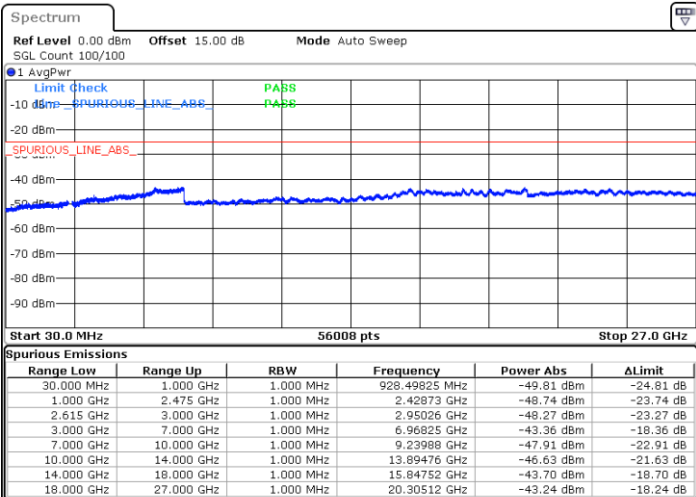

Highest Channel / 1RB0 and 1RB74

Highest Channel / 1RB99 and 1RB0

Date: 4.JAN.2021 05:16:44

Date: 4.JAN.2021 05:23:41

Highest Channel / FullIRB

N/A

Date: 4.JAN.2021 05:11:26

LTE Band 7C / 20MHz+20MHz

16QAM

Lowest Channel / 1RB0 and 1RB99

Lowest Channel / 1RB99 and 1RB0

Date: 4.JAN.2021 03:20:39

Date: 4.JAN.2021 03:26:28

Lowest Channel / FullRB

N/A

Date: 4.JAN.2021 03:10:36

LTE Band 7C / 20MHz+20MHz

16QAM

Middle Channel / 1RB0 and 1RB99

Middle Channel / 1RB99 and 1RB0

Date: 4.JAN.2021 03:40:58

Date: 4.JAN.2021 03:45:19

Middle Channel / FullRB

N/A

Date: 4.JAN.2021 03:34:26

LTE Band 7C / 20MHz+20MHz

16QAM

Highest Channel / 1RB0 and 1RB99

Highest Channel / 1RB99 and 1RB0

Date: 4.JAN.2021 04:09:36

Date: 4.JAN.2021 04:17:05

Highest Channel / FullIRB