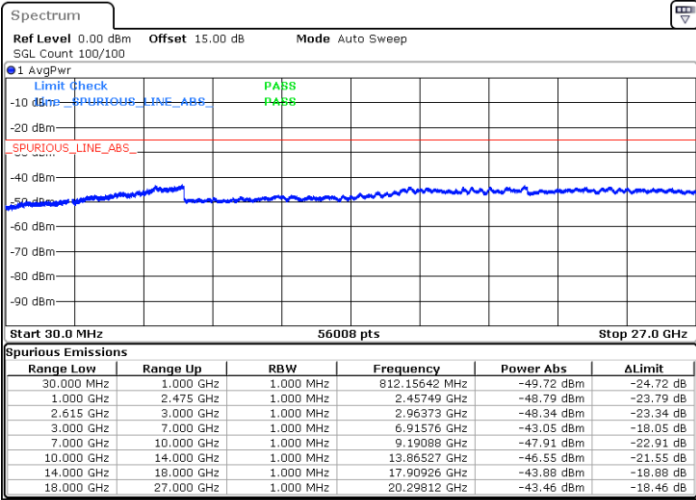

Date: 4.JAN.2021 04:49:04

LTE Band 7C / 20MHz+15MHz

QPSK

Highest Channel / 1RB0 and 1RB74

Highest Channel / 1RB99 and 1RB0

Date: 4.JAN.2021 05:19:57

Date: 4.JAN.2021 05:22:16

Highest Channel / FullIRB

N/A

Date: 4.JAN.2021 05:09:22

LTE Band 7C / 20MHz+20MHz

QPSK

Lowest Channel / 1RB0 and 1RB99

Lowest Channel / 1RB99 and 1RB0

Date: 4. JAN. 2021 03:22:52

Date: 4. JAN. 2021 03:24:19

Lowest Channel / FullRB

N/A

Date: 4. JAN. 2021 03:03:34

LTE Band 7C / 20MHz+20MHz

QPSK

Middle Channel / 1RB0 and 1RB99

Middle Channel / 1RB99 and 1RB0

Date: 4.JAN.2021 03:42:36

Date: 4.JAN.2021 03:44:10

Middle Channel / FullRB

N/A

Date: 4.JAN.2021 03:33:03

LTE Band 7C / 20MHz+20MHz

QPSK

Highest Channel / 1RB0 and 1RB99

Highest Channel / 1RB99 and 1RB0