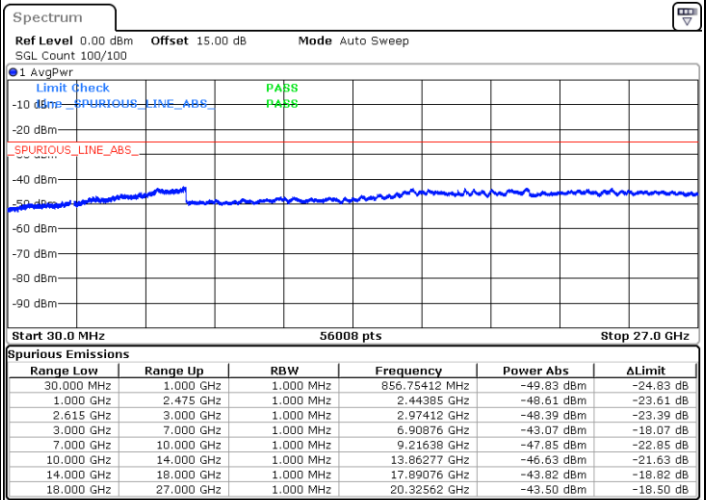

LTE Band 7C / 20MHz+15MHz

QPSK

MiddleChannel / 1RB0 and 1RB74

Middle Channel / 1RB99 and 1RB0

Date: 4.JAN.2021 04:56:32

Date: 4.JAN.2021 04:57:43

Middle Channel / FullIRB

N/A

Date: 4.JAN.2021 04:49:04

LTE Band 7C / 20MHz+15MHz

QPSK

Highest Channel / 1RB0 and 1RB74

Highest Channel / 1RB99 and 1RB0

Date: 4.JAN.2021 05:19:57

Date: 4.JAN.2021 05:22:16

Highest Channel / FullIRB

N/A

Date: 4.JAN.2021 05:09:22

LTE Band 7C / 20MHz+20MHz

QPSK

Lowest Channel / 1RB0 and 1RB99

Lowest Channel / 1RB99 and 1RB0

Date: 4. JAN. 2021 03:22:52

Date: 4. JAN. 2021 03:24:19

Lowest Channel / FullRB

N/A

Date: 4. JAN. 2021 03:03:34

LTE Band 7C / 20MHz+20MHz

QPSK

Middle Channel / 1RB0 and 1RB99

Middle Channel / 1RB99 and 1RB0

Date: 4.JAN.2021 03:42:36