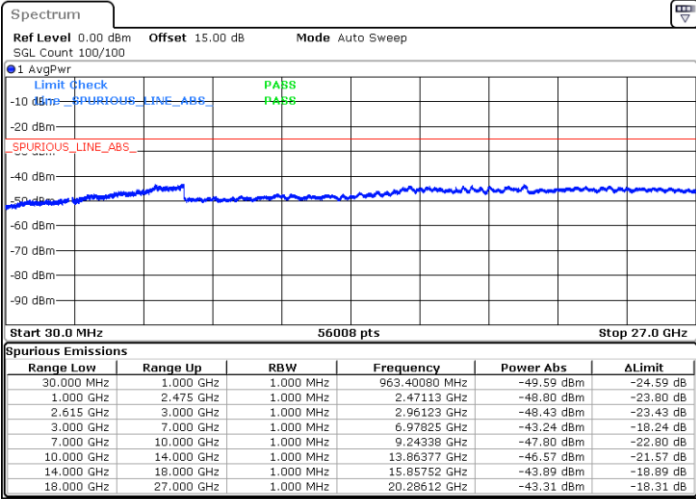

Middle Channel / FullIRB

N/A

Date: 4.JAN.2021 05:54:23

LTE Band 7C / 20MHz+10MHz

16QAM

Highest Channel / 1RB0 and 1RB49

Highest Channel / 1RB99 and 1RB0

Date: 4.JAN.2021 19:00:47

Date: 4.JAN.2021 19:11:18

Highest Channel / FullIRB

N/A

Date: 4.JAN.2021 18:55:26

LTE Band 7C / 20MHz+15MHz

16QAM

Lowest Channel / 1RB0 and 1RB74

Lowest Channel / 1RB99 and 1RB0

Date: 4.JAN.2021 04:34:52

Date: 4.JAN.2021 04:42:40

Lowest Channel / FullRB

N/A

Date: 4.JAN.2021 04:28:43

LTE Band 7C / 20MHz+15MHz

16QAM

MiddleChannel / 1RB0 and 1RB74