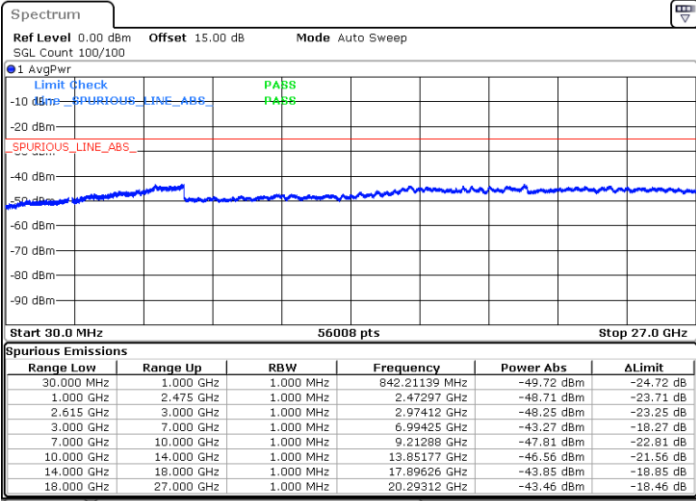

Date: 4.JAN.2021 04:49:04

LTE Band 7C / 20MHz+15MHz

QPSK

Highest Channel / 1RB0 and 1RB74

Highest Channel / 1RB99 and 1RB0

Date: 4.JAN.2021 05:19:57

Date: 4.JAN.2021 05:22:16

Highest Channel / FullIRB

N/A

Date: 4.JAN.2021 05:09:22

LTE Band 7C / 20MHz+20MHz

QPSK

Lowest Channel / 1RB0 and 1RB99

Lowest Channel / 1RB99 and 1RB0

Date: 4. JAN. 2021 03:22:52

Date: 4. JAN. 2021 03:24:19

Lowest Channel / FullRB

N/A

Date: 4. JAN. 2021 03:03:34

LTE Band 7C / 20MHz+20MHz

QPSK

Middle Channel / 1RB0 and 1RB99

Middle Channel / 1RB99 and 1RB0

Date: 4.JAN.2021 03:42:36

Date: 4.JAN.2021 03:44:10

Middle Channel / FullRB

N/A

Date: 4.JAN.2021 03:33:03

LTE Band 7C / 20MHz+20MHz

QPSK

Highest Channel / 1RB0 and 1RB99

Highest Channel / 1RB99 and 1RB0