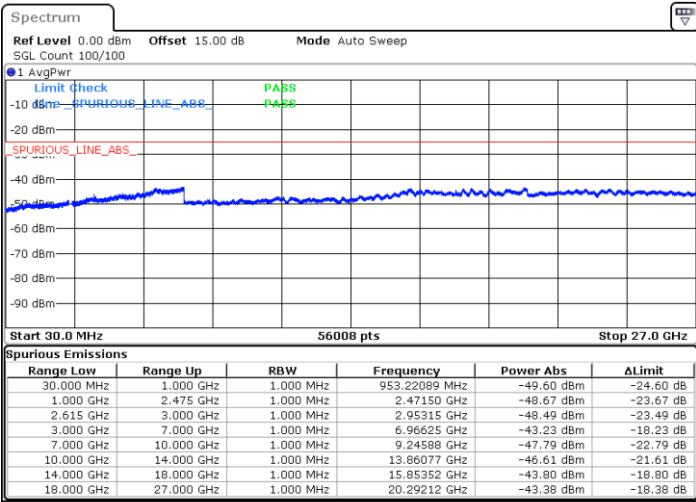

Date: 4.JAN.2021 04:12:24

Date: 4.JAN.2021 04:14:29

Highest Channel / FullIRB

N/A

Date: 4.JAN.2021 03:49:45

LTE Band 7C / 10MHz+20MHz

16QAM

Lowest Channel / 1RB0 and 1RB99

Lowest Channel / 1RB49 and 1RB0

Date: 4.JAN.2021 22:31:57

Date: 4.JAN.2021 23:07:35

Lowest Channel / FullRB

N/A

Date: 4.JAN.2021 22:21:03

LTE Band 7C / 10MHz+20MHz

16QAM

MiddleChannel / 1RB0 and 1RB99

Middle Channel / 1RB49 and 1RB0

Date: 4.JAN.2021 23:26:29

Date: 4.JAN.2021 23:30:20

Middle Channel / FullIRB

N/A

Date: 4.JAN.2021 23:21:10

LTE Band 7C / 10MHz+20MHz