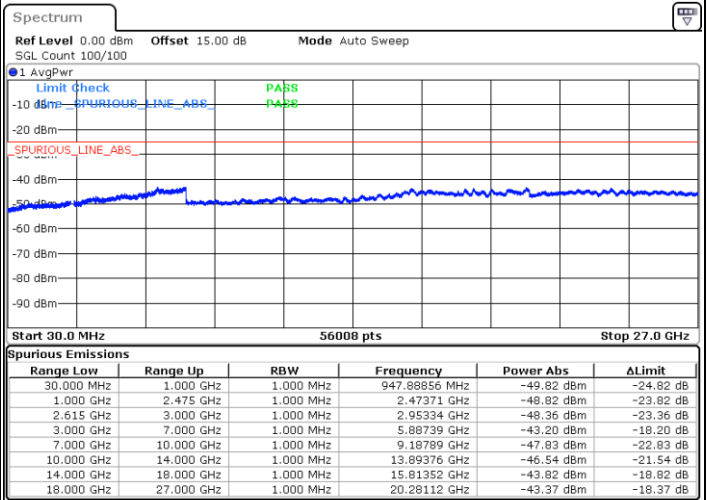

LTE Band 7C / 15MHz+20MHz

16QAM

Highest Channel / 1RB0 and 1RB99

Highest Channel / 1RB74 and 1RB0

Date: 4.JAN.2021 20:26:41

Date: 4.JAN.2021 20:32:45

Highest Channel / FullIRB

N/A

Date: 4.JAN.2021 20:09:19

LTE Band 7C / 20MHz+10MHz

16QAM

Lowest Channel / 1RB0 and 1RB49

Lowest Channel / 1RB99 and 1RB0

Date: 4.JAN.2021 05:38:42

Date: 4.JAN.2021 05:48:51

Lowest Channel / FullRB

N/A

Date: 4.JAN.2021 05:31:49

LTE Band 7C / 20MHz+10MHz

16QAM

Middle Channel / 1RB0 and 1RB49

Middle Channel / 1RB99 and 1RB0

Date: 4.JAN.2021 05:58:10

Date: 4.JAN.2021 06:02:01

Middle Channel / FullIRB

N/A

Date: 4.JAN.2021 05:54:23

LTE Band 7C / 20MHz+10MHz

16QAM

Highest Channel / 1RB0 and 1RB49

Highest Channel / 1RB99 and 1RB0

Date: 4.JAN.2021 19:00:47