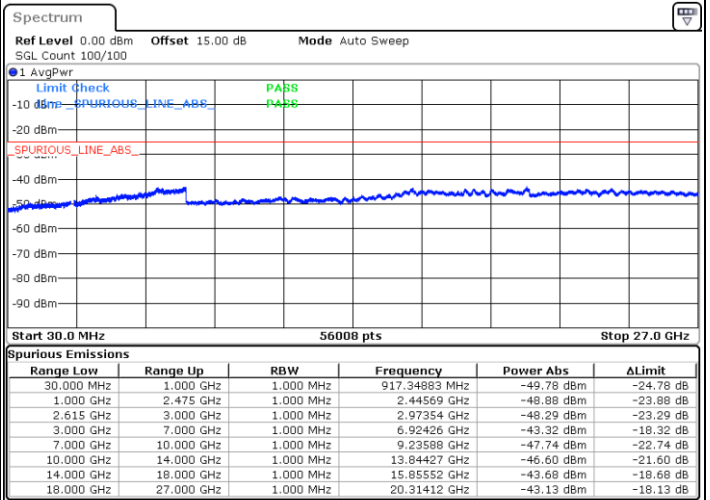

Date: 4.JAN.2021 19:11:18

Highest Channel / FullIRB

N/A

Date: 4.JAN.2021 18:55:26

LTE Band 7C / 20MHz+15MHz

16QAM

Lowest Channel / 1RB0 and 1RB74

Lowest Channel / 1RB99 and 1RB0

Date: 4.JAN.2021 04:34:52

Date: 4.JAN.2021 04:42:40

Lowest Channel / FullRB

N/A

Date: 4.JAN.2021 04:28:43

LTE Band 7C / 20MHz+15MHz

16QAM

MiddleChannel / 1RB0 and 1RB74

Middle Channel / 1RB99 and 1RB0

Date: 4.JAN.2021 04:55:30

Date: 4.JAN.2021 04:58:43

Middle Channel / FullIRB

N/A

Date: 4.JAN.2021 04:50:33

LTE Band 7C / 20MHz+15MHz

16QAM

Highest Channel / 1RB0 and 1RB74

Highest Channel / 1RB99 and 1RB0

Date: 4.JAN.2021 05:16:44

Date: 4.JAN.2021 05:23:41

Highest Channel / FullIRB

N/A

Date: 4.JAN.2021 05:11:26

LTE Band 7C / 20MHz+20MHz