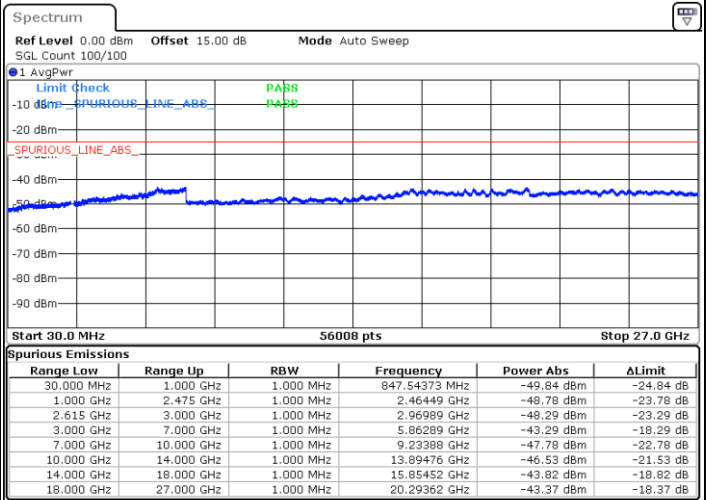

Highest Channel / 1RB0 and 1RB74

Highest Channel / 1RB99 and 1RB0

Date: 4.JAN.2021 05:16:44

Date: 4.JAN.2021 05:23:41

Highest Channel / FullIRB

N/A

Date: 4.JAN.2021 05:11:26

LTE Band 7C / 20MHz+20MHz

16QAM

Lowest Channel / 1RB0 and 1RB99

Lowest Channel / 1RB99 and 1RB0

Date: 4.JAN.2021 03:20:39

Date: 4.JAN.2021 03:26:28

Lowest Channel / FullRB

N/A

Date: 4.JAN.2021 03:10:36

LTE Band 7C / 20MHz+20MHz

16QAM

Middle Channel / 1RB0 and 1RB99

Middle Channel / 1RB99 and 1RB0

Date: 4.JAN.2021 03:40:58

Date: 4.JAN.2021 03:45:19

Middle Channel / FullRB

N/A

Date: 4.JAN.2021 03:34:26

LTE Band 7C / 20MHz+20MHz

16QAM

Highest Channel / 1RB0 and 1RB99

Highest Channel / 1RB99 and 1RB0

Date: 4.JAN.2021 04:09:36

Date: 4.JAN.2021 04:17:05

Highest Channel / FullIRB