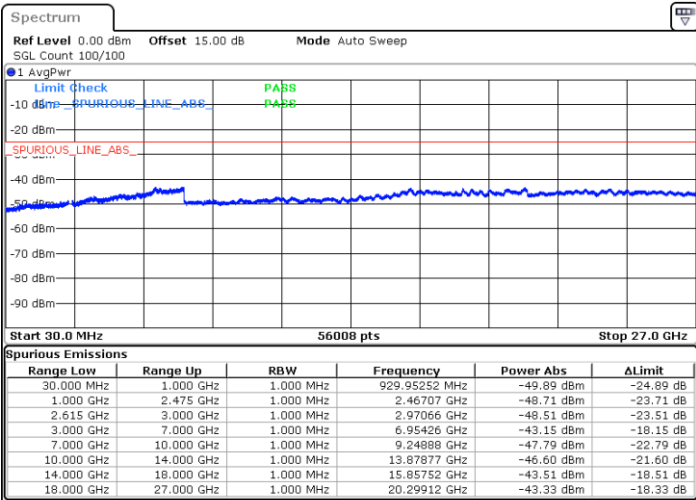

Highest Channel / FullIRB

N/A

Date: 5.JAN.2021 01:25:53

LTE Band 7C / 15MHz+15MHz

16QAM

Lowest Channel / 1RB0 and 1RB74

Lowest Channel / 1RB74 and 1RB0

Date: 4.JAN.2021 20:48:42

Date: 4.JAN.2021 20:57:06

Lowest Channel / FullRB

N/A

Date: 4.JAN.2021 20:40:25

LTE Band 7C / 15MHz+15MHz

16QAM

Middle Channel / 1RB0 and 1RB74

Middle Channel / 1RB74 and 1RB0

Date: 4.JAN.2021 21:21:10

Date: 4.JAN.2021 21:34:09

Middle Channel / FullIRB

N/A

Date: 4.JAN.2021 21:05:32

LTE Band 7C / 15MHz+15MHz

16QAM

Highest Channel / 1RB0 and 1RB74

Highest Channel / 1RB74 and 1RB0

Date: 4.JAN.2021 21:54:19

Date: 4.JAN.2021 22:02:08

Highest Channel / FullIRB

N/A

Date: 4.JAN.2021 21:44:49

LTE Band 7C / 15MHz+20MHz

16QAM