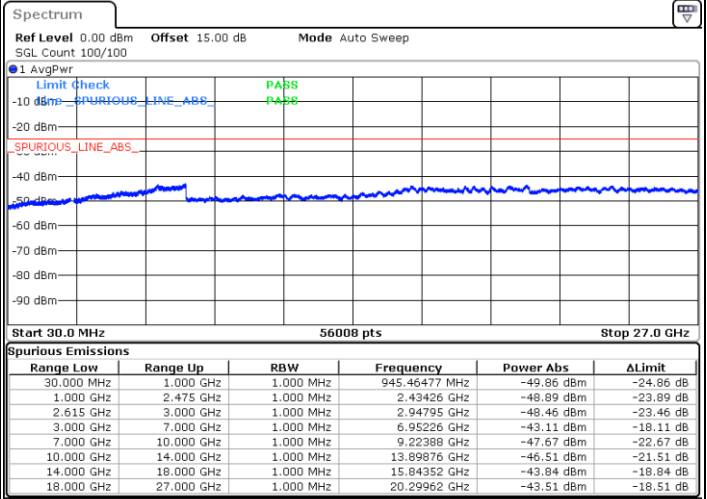

Date: 4.JAN.2021 20:57:06

Lowest Channel / FullRB

N/A

Date: 4.JAN.2021 20:40:25

LTE Band 7C / 15MHz+15MHz

16QAM

Middle Channel / 1RB0 and 1RB74

Middle Channel / 1RB74 and 1RB0

Date: 4.JAN.2021 21:21:10

Date: 4.JAN.2021 21:34:09

Middle Channel / FullIRB

N/A

Date: 4.JAN.2021 21:05:32

LTE Band 7C / 15MHz+15MHz

16QAM

Highest Channel / 1RB0 and 1RB74

Highest Channel / 1RB74 and 1RB0

Date: 4.JAN.2021 21:54:19

Date: 4.JAN.2021 22:02:08

Highest Channel / FullIRB

N/A

Date: 4.JAN.2021 21:44:49

LTE Band 7C / 15MHz+20MHz

16QAM

Lowest Channel / 1RB0 and 1RB99

Lowest Channel / 1RB74 and 1RB0

Date: 4.JAN.2021 19:37:42

Date: 4.JAN.2021 19:44:32

Lowest Channel / FullRB

N/A

Date: 4.JAN.2021 19:29:41

LTE Band 7C / 15MHz+20MHz