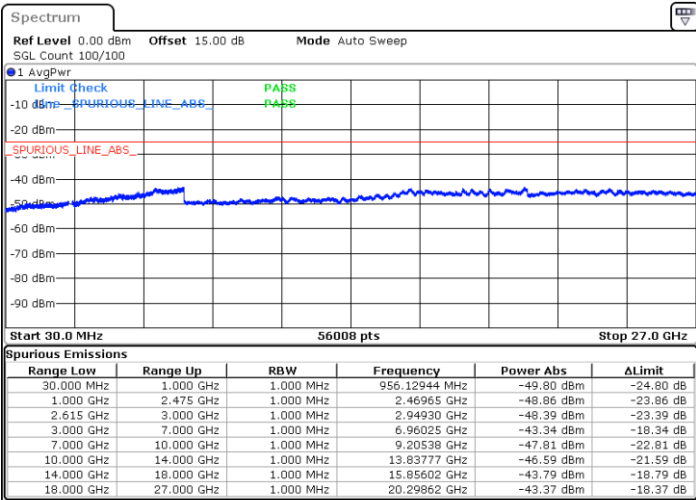

LTE Band 7C / 15MHz+10MHz

16QAM

Lowest Channel / 1RB0 and 1RB49

Lowest Channel / 1RB74 and 1RB0

Date: 5.JAN.2021 00:52:08

Date: 5.JAN.2021 00:58:25

Lowest Channel / FullRB

N/A

Date: 5.JAN.2021 00:43:12

LTE Band 7C / 15MHz+10MHz

16QAM

Middle Channel / 1RB0 and 1RB49

Middle Channel / 1RB74 and 1RB0

Date: 5.JAN.2021 01:13:54

Date: 5.JAN.2021 01:17:50

Middle Channel / FullIRB

N/A

Date: 5.JAN.2021 01:08:37

LTE Band 7C / 15MHz+10MHz

16QAM

Highest Channel / 1RB0 and 1RB49

Highest Channel / 1RB74 and 1RB0

Date: 5.JAN.2021 01:41:42

Date: 5.JAN.2021 01:47:03

Highest Channel / FullIRB

N/A

Date: 5.JAN.2021 01:25:53

LTE Band 7C / 15MHz+15MHz

16QAM

Lowest Channel / 1RB0 and 1RB74

Lowest Channel / 1RB74 and 1RB0

Date: 4.JAN.2021 20:48:42