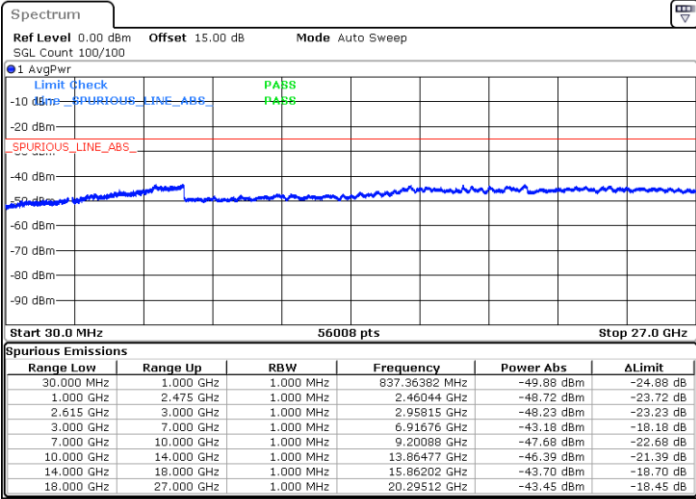

Date: 4.JAN.2021 20:09:19

LTE Band 7C / 20MHz+10MHz

16QAM

Lowest Channel / 1RB0 and 1RB49

Lowest Channel / 1RB99 and 1RB0

Date: 4.JAN.2021 05:38:42

Date: 4.JAN.2021 05:48:51

Lowest Channel / FullRB

N/A

Date: 4.JAN.2021 05:31:49

LTE Band 7C / 20MHz+10MHz

16QAM

Middle Channel / 1RB0 and 1RB49

Middle Channel / 1RB99 and 1RB0

Date: 4.JAN.2021 05:58:10

Date: 4.JAN.2021 06:02:01

Middle Channel / FullIRB

N/A

Date: 4.JAN.2021 05:54:23

LTE Band 7C / 20MHz+10MHz

16QAM

Highest Channel / 1RB0 and 1RB49

Highest Channel / 1RB99 and 1RB0

Date: 4.JAN.2021 19:00:47

Date: 4.JAN.2021 19:11:18

Highest Channel / FullIRB

N/A

Date: 4.JAN.2021 18:55:26

LTE Band 7C / 20MHz+15MHz

16QAM

Lowest Channel / 1RB0 and 1RB74

Lowest Channel / 1RB99 and 1RB0