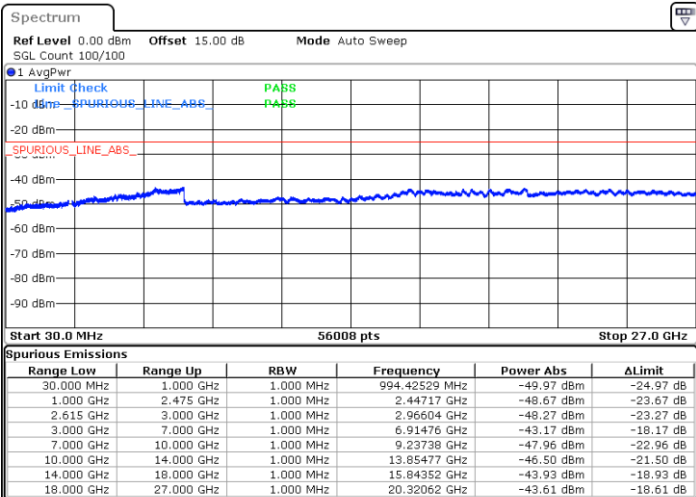

Highest Channel / 1RB74 and 1RB0

Date: 4.JAN.2021 21:54:19

Date: 4.JAN.2021 22:02:08

Highest Channel / FullIRB

N/A

Date: 4.JAN.2021 21:44:49

LTE Band 7C / 15MHz+20MHz

16QAM

Lowest Channel / 1RB0 and 1RB99

Lowest Channel / 1RB74 and 1RB0

Date: 4.JAN.2021 19:37:42

Date: 4.JAN.2021 19:44:32

Lowest Channel / FullRB

N/A

Date: 4.JAN.2021 19:29:41

LTE Band 7C / 15MHz+20MHz

LTE Band 7C / 15MHz+20MHz

16QAM

Highest Channel / 1RB0 and 1RB99

Highest Channel / 1RB74 and 1RB0

Date: 4.JAN.2021 20:26:41

Date: 4.JAN.2021 20:32:45

Highest Channel / FullIRB

N/A