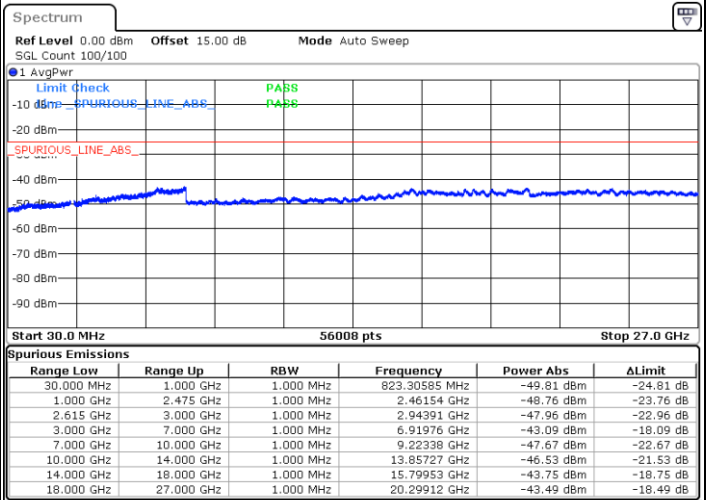

LTE Band 7C / 20MHz+20MHz

16QAM

Middle Channel / 1RB0 and 1RB99

Middle Channel / 1RB99 and 1RB0

Date: 4.JAN.2021 03:40:58

Date: 4.JAN.2021 03:45:19

Middle Channel / FullRB

N/A

Date: 4.JAN.2021 03:34:26

LTE Band 7C / 20MHz+20MHz

16QAM

Highest Channel / 1RB0 and 1RB99

Highest Channel / 1RB99 and 1RB0

Date: 4.JAN.2021 04:09:36

Date: 4.JAN.2021 04:17:05

Highest Channel / FullIRB

N/A

Date: 4.JAN.2021 03:52:26

LTE Band 7C / 10MHz+20MHz

64QAM

Lowest Channel / 1RB0 and 1RB99

Lowest Channel / 1RB49 and 1RB0

Date: 4.JAN.2021 22:28:41

Date: 4.JAN.2021 23:10:21