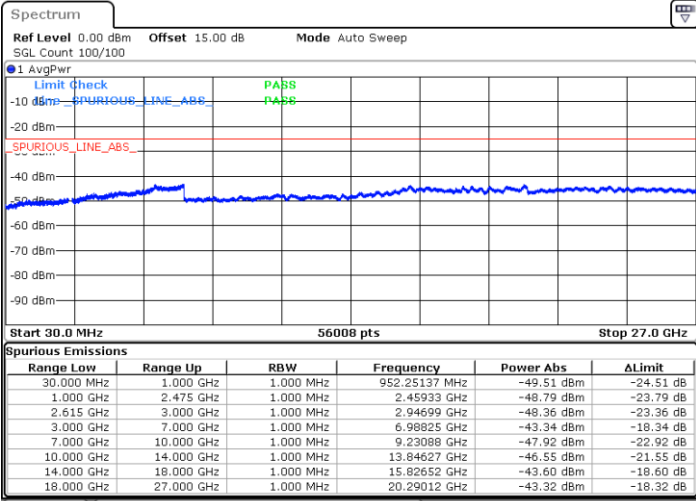

LTE Band 7C / 15MHz+20MHz

16QAM

Middle Channel / 1RB0 and 1RB9

Middle Channel / 1RB74 and 1RB0

Date: 4.JAN.2021 19:57:47