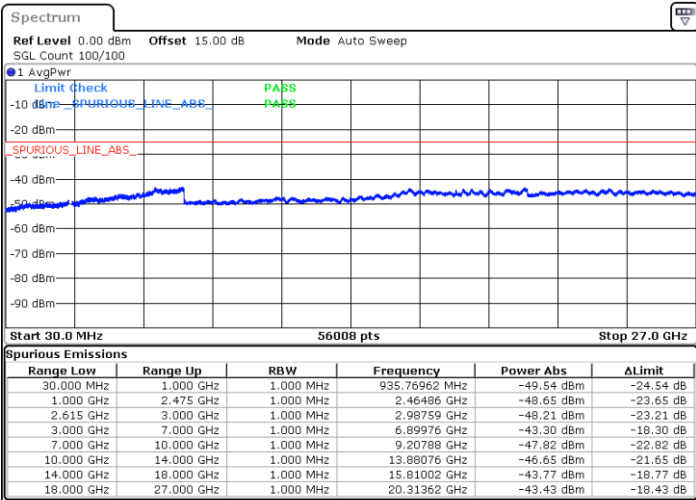

N/A

Date: 4.JAN.2021 05:09:22

LTE Band 7C / 20MHz+20MHz

QPSK

Lowest Channel / 1RB0 and 1RB99

Lowest Channel / 1RB99 and 1RB0

Date: 4. JAN. 2021 03:22:52

Date: 4. JAN. 2021 03:24:19

Lowest Channel / FullRB

N/A

Date: 4. JAN. 2021 03:03:34

LTE Band 7C / 20MHz+20MHz

QPSK

Middle Channel / 1RB0 and 1RB99

Middle Channel / 1RB99 and 1RB0

Date: 4.JAN.2021 03:42:36

Date: 4.JAN.2021 03:44:10

Middle Channel / FullRB

N/A

Date: 4.JAN.2021 03:33:03

LTE Band 7C / 20MHz+20MHz

QPSK

Highest Channel / 1RB0 and 1RB99

Highest Channel / 1RB99 and 1RB0

Date: 4.JAN.2021 04:12:24

Date: 4.JAN.2021 04:14:29

Highest Channel / FullIRB

N/A

Date: 4.JAN.2021 03:49:45

LTE Band 7C / 10MHz+20MHz

16QAM

Lowest Channel / 1RB0 and 1RB99