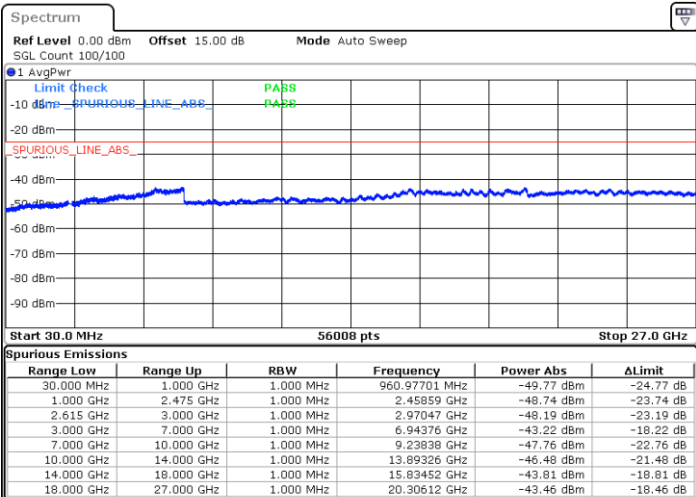

N/A

Date: 4.JAN.2021 05:09:22

LTE Band 7C / 20MHz+20MHz

QPSK

Lowest Channel / 1RB0 and 1RB99

Lowest Channel / 1RB99 and 1RB0

Date: 4. JAN. 2021 03:22:52

Date: 4. JAN. 2021 03:24:19

Lowest Channel / FullRB

N/A

Date: 4. JAN. 2021 03:03:34

LTE Band 7C / 20MHz+20MHz

QPSK

Middle Channel / 1RB0 and 1RB99

Middle Channel / 1RB99 and 1RB0

Date: 4.JAN.2021 03:42:36

Date: 4.JAN.2021 03:44:10

Middle Channel / FullRB

N/A

Date: 4.JAN.2021 03:33:03

LTE Band 7C / 20MHz+20MHz

QPSK

Highest Channel / 1RB0 and 1RB99

Highest Channel / 1RB99 and 1RB0

Date: 4.JAN.2021 04:12:24

Date: 4.JAN.2021 04:14:29

Highest Channel / FullIRB

N/A

Date: 4.JAN.2021 03:49:45

LTE Band 7C / 10MHz+20MHz

16QAM

Lowest Channel / 1RB0 and 1RB99