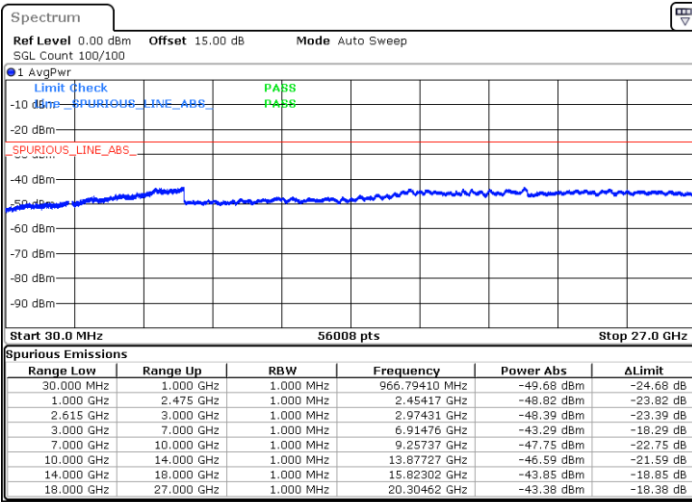

Lowest Channel / 1RB0 and 1RB99

Lowest Channel / 1RB74 and 1RB0

Date: 4.JAN.2021 19:37:42

Date: 4.JAN.2021 19:44:32

Lowest Channel / FullRB

N/A

Date: 4.JAN.2021 19:29:41

LTE Band 7C / 15MHz+20MHz

16QAM

Middle Channel / 1RB0 and 1RB9

Middle Channel / 1RB74 and 1RB0

Date: 4.JAN.2021 19:57:47

Date: 4.JAN.2021 20:02:16

Middle Channel / FullRB

N/A

Date: 4.JAN.2021 19:53:10

LTE Band 7C / 15MHz+20MHz

16QAM

Highest Channel / 1RB0 and 1RB99

Highest Channel / 1RB74 and 1RB0

Date: 4.JAN.2021 20:26:41

Date: 4.JAN.2021 20:32:45

Highest Channel / FullIRB

N/A

Date: 4.JAN.2021 20:09:19

LTE Band 7C / 20MHz+10MHz

16QAM

Lowest Channel / 1RB0 and 1RB49

Lowest Channel / 1RB99 and 1RB0

Date: 4.JAN.2021 05:38:42

Date: 4.JAN.2021 05:48:51

Lowest Channel / FullRB