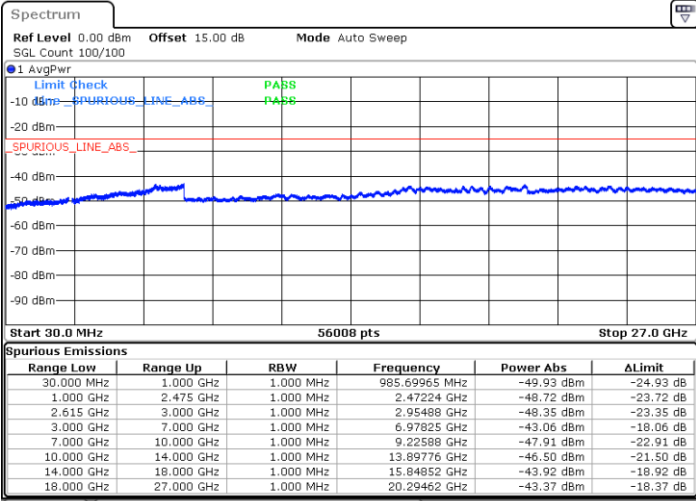

Date: 4.JAN.2021 04:12:24

Date: 4.JAN.2021 04:14:29

Highest Channel / FullIRB

N/A

Date: 4.JAN.2021 03:49:45

LTE Band 7C / 10MHz+20MHz

16QAM

Lowest Channel / 1RB0 and 1RB99

Lowest Channel / 1RB49 and 1RB0

Date: 4.JAN.2021 22:31:57

Date: 4.JAN.2021 23:07:35

Lowest Channel / FullRB

N/A

Date: 4.JAN.2021 22:21:03

LTE Band 7C / 10MHz+20MHz

16QAM

MiddleChannel / 1RB0 and 1RB99

Middle Channel / 1RB49 and 1RB0

Date: 4.JAN.2021 23:26:29

Date: 4.JAN.2021 23:30:20

Middle Channel / FullIRB

N/A

Date: 4.JAN.2021 23:21:10

LTE Band 7C / 10MHz+20MHz