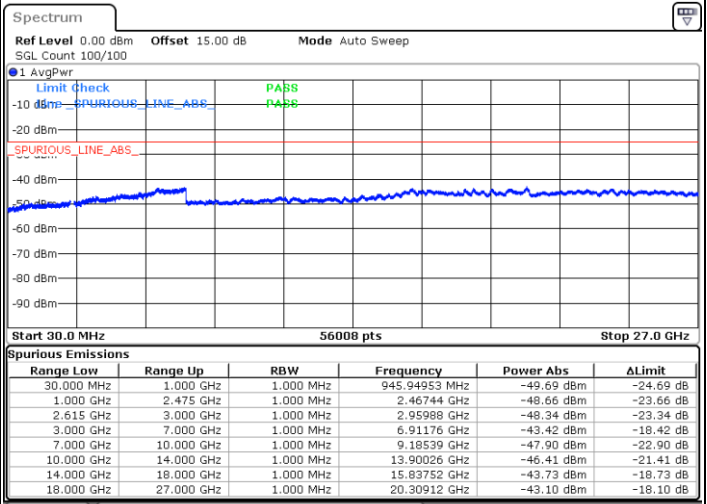

Date: 4.JAN.2021 03:44:10

Middle Channel / FullRB

N/A

Date: 4.JAN.2021 03:33:03

LTE Band 7C / 20MHz+20MHz

QPSK

Highest Channel / 1RB0 and 1RB99

Highest Channel / 1RB99 and 1RB0

Date: 4.JAN.2021 04:12:24

Date: 4.JAN.2021 04:14:29

Highest Channel / FullIRB

N/A

Date: 4.JAN.2021 03:49:45

LTE Band 7C / 10MHz+20MHz

16QAM

Lowest Channel / 1RB0 and 1RB99

Lowest Channel / 1RB49 and 1RB0

Date: 4.JAN.2021 22:31:57

Date: 4.JAN.2021 23:07:35

Lowest Channel / FullRB

N/A

Date: 4.JAN.2021 22:21:03

LTE Band 7C / 10MHz+20MHz

16QAM

MiddleChannel / 1RB0 and 1RB99

Middle Channel / 1RB49 and 1RB0

Date: 4.JAN.2021 23:26:29

Date: 4.JAN.2021 23:30:20

Middle Channel / FullIRB

N/A

Date: 4.JAN.2021 23:21:10

LTE Band 7C / 10MHz+20MHz