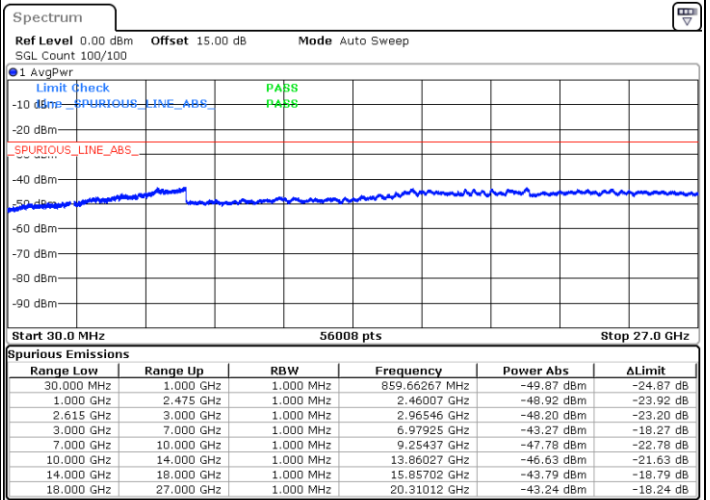

LTE Band 7C / 15MHz+10MHz

16QAM

Lowest Channel / 1RB0 and 1RB49

Lowest Channel / 1RB74 and 1RB0

Date: 5.JAN.2021 00:52:08

Date: 5.JAN.2021 00:58:25

Lowest Channel / FullRB

N/A

Date: 5.JAN.2021 00:43:12

LTE Band 7C / 15MHz+10MHz

16QAM

Middle Channel / 1RB0 and 1RB49

Middle Channel / 1RB74 and 1RB0

Date: 5.JAN.2021 01:13:54

Date: 5.JAN.2021 01:17:50

Middle Channel / FullIRB

N/A

Date: 5.JAN.2021 01:08:37

LTE Band 7C / 15MHz+10MHz

16QAM

Highest Channel / 1RB0 and 1RB49

Highest Channel / 1RB74 and 1RB0

Date: 5.JAN.2021 01:41:42

Date: 5.JAN.2021 01:47:03

Highest Channel / FullIRB

N/A

Date: 5.JAN.2021 01:25:53

LTE Band 7C / 15MHz+15MHz

16QAM

Lowest Channel / 1RB0 and 1RB74

Lowest Channel / 1RB74 and 1RB0

Date: 4.JAN.2021 20:48:42