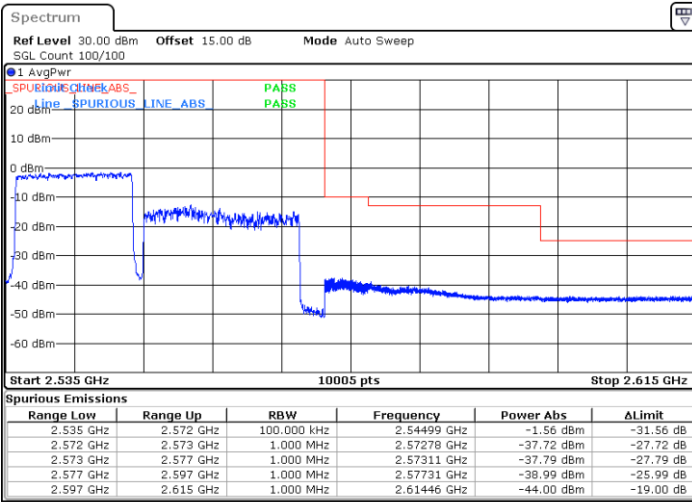

Lowest Channel / 1RB0 and 1RB99

Lowest Channel / 1RB74 and 1RB0

Date: 4.JAN.2021 19:37:42

Date: 4.JAN.2021 19:44:32

Lowest Channel / FullRB

N/A

Date: 4.JAN.2021 19:29:41

LTE Band 7C / 15MHz+20MHz

LTE Band 7C / 15MHz+20MHz

16QAM

Highest Channel / 1RB0 and 1RB99

Highest Channel / 1RB74 and 1RB0

Date: 4.JAN.2021 20:26:41

Date: 4.JAN.2021 20:32:45

Highest Channel / FullIRB

N/A

Date: 4.JAN.2021 20:09:19

LTE Band 7C / 20MHz+10MHz

16QAM

Lowest Channel / 1RB0 and 1RB49

Lowest Channel / 1RB99 and 1RB0

Date: 4.JAN.2021 05:38:42

Date: 4.JAN.2021 05:48:51

Lowest Channel / FullRB