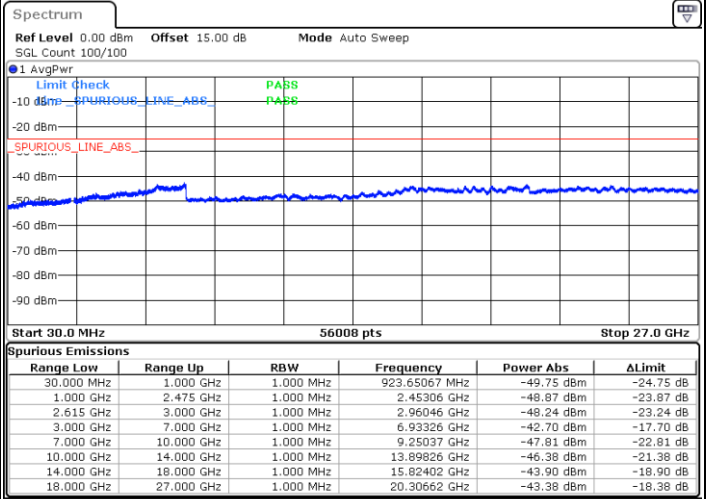

LTE Band 7C / 20MHz+15MHz

QPSK

MiddleChannel / 1RB0 and 1RB74

Middle Channel / 1RB99 and 1RB0

Date: 4.JAN.2021 04:56:32

Date: 4.JAN.2021 04:57:43

Middle Channel / FullIRB

N/A

Date: 4.JAN.2021 04:49:04

LTE Band 7C / 20MHz+15MHz

QPSK

Highest Channel / 1RB0 and 1RB74

Highest Channel / 1RB99 and 1RB0

Date: 4.JAN.2021 05:19:57

Date: 4.JAN.2021 05:22:16

Highest Channel / FullIRB

N/A

Date: 4.JAN.2021 05:09:22

LTE Band 7C / 20MHz+20MHz

QPSK

Lowest Channel / 1RB0 and 1RB99

Lowest Channel / 1RB99 and 1RB0

Date: 4. JAN. 2021 03:22:52

Date: 4. JAN. 2021 03:24:19