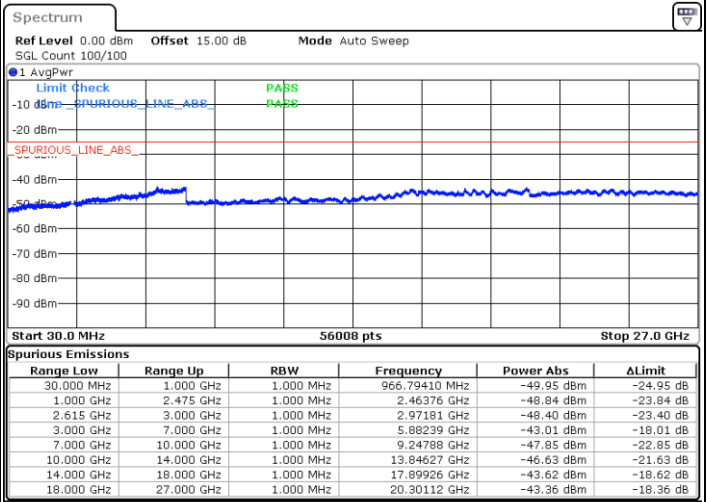

Lowest Channel / 1RB0 and 1RB99

Lowest Channel / 1RB74 and 1RB0

Date: 4.JAN.2021 19:37:42

Date: 4.JAN.2021 19:44:32

Lowest Channel / FullRB

N/A

Date: 4.JAN.2021 19:29:41

LTE Band 7C / 15MHz+20MHz

16QAM

Middle Channel / 1RB0 and 1RB9

Middle Channel / 1RB74 and 1RB0

Date: 4.JAN.2021 19:57:47

Date: 4.JAN.2021 20:02:16

Middle Channel / FullRB

N/A

Date: 4.JAN.2021 19:53:10

LTE Band 7C / 15MHz+20MHz

16QAM

Highest Channel / 1RB0 and 1RB99

Highest Channel / 1RB74 and 1RB0

Date: 4.JAN.2021 20:26:41

Date: 4.JAN.2021 20:32:45

Highest Channel / FullIRB

N/A

Date: 4.JAN.2021 20:09:19

LTE Band 7C / 20MHz+10MHz

16QAM

Lowest Channel / 1RB0 and 1RB49

Lowest Channel / 1RB99 and 1RB0

Date: 4.JAN.2021 05:38:42

Date: 4.JAN.2021 05:48:51

Lowest Channel / FullRB