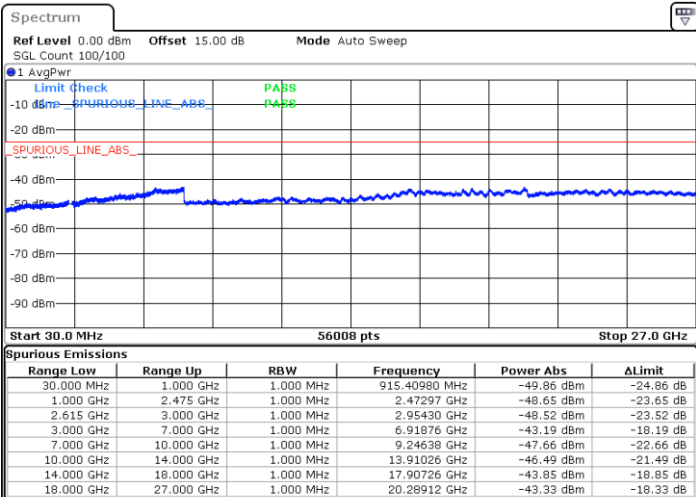

Date: 4.JAN.2021 19:11:18

Highest Channel / FullIRB

N/A

Date: 4.JAN.2021 18:55:26

LTE Band 7C / 20MHz+15MHz

16QAM

Lowest Channel / 1RB0 and 1RB74

Lowest Channel / 1RB99 and 1RB0

Date: 4.JAN.2021 04:34:52

Date: 4.JAN.2021 04:42:40

Lowest Channel / FullRB

N/A

Date: 4.JAN.2021 04:28:43

LTE Band 7C / 20MHz+15MHz

16QAM

MiddleChannel / 1RB0 and 1RB74

Middle Channel / 1RB99 and 1RB0

Date: 4.JAN.2021 04:55:30

Date: 4.JAN.2021 04:58:43

Middle Channel / FullIRB

N/A

Date: 4.JAN.2021 04:50:33

LTE Band 7C / 20MHz+15MHz

16QAM

Highest Channel / 1RB0 and 1RB74

Highest Channel / 1RB99 and 1RB0

Date: 4.JAN.2021 05:16:44

Date: 4.JAN.2021 05:23:41

Highest Channel / FullIRB

N/A

Date: 4.JAN.2021 05:11:26

LTE Band 7C / 20MHz+20MHz