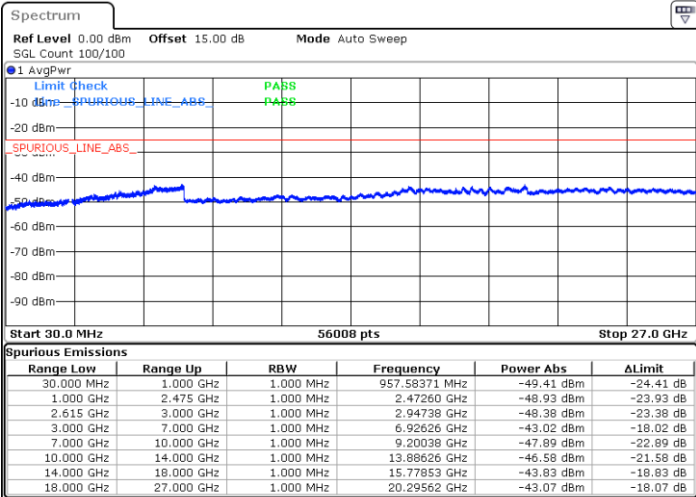

N/A

Date: 4.JAN.2021 05:31:49

LTE Band 7C / 20MHz+10MHz

16QAM

Middle Channel / 1RB0 and 1RB49

Middle Channel / 1RB99 and 1RB0

Date: 4.JAN.2021 05:58:10

Date: 4.JAN.2021 06:02:01

Middle Channel / FullIRB

N/A

Date: 4.JAN.2021 05:54:23

LTE Band 7C / 20MHz+10MHz

16QAM

Highest Channel / 1RB0 and 1RB49

Highest Channel / 1RB99 and 1RB0

Date: 4.JAN.2021 19:00:47

Date: 4.JAN.2021 19:11:18

Highest Channel / FullIRB

N/A

Date: 4.JAN.2021 18:55:26

LTE Band 7C / 20MHz+15MHz

16QAM

Lowest Channel / 1RB0 and 1RB74

Lowest Channel / 1RB99 and 1RB0

Date: 4.JAN.2021 04:34:52

Date: 4.JAN.2021 04:42:40

Lowest Channel / FullRB

N/A

Date: 4.JAN.2021 04:28:43

LTE Band 7C / 20MHz+15MHz

16QAM

MiddleChannel / 1RB0 and 1RB74