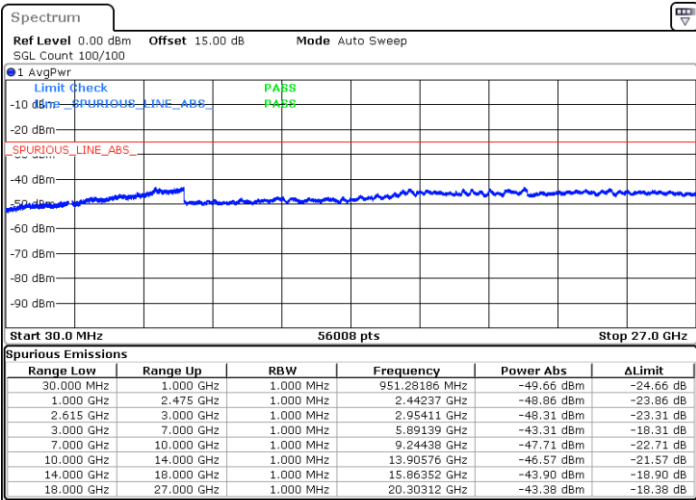

Date: 4.JAN.2021 21:21:10

Date: 4.JAN.2021 21:34:09

Middle Channel / FullIRB

N/A

Date: 4.JAN.2021 21:05:32

LTE Band 7C / 15MHz+15MHz

16QAM

Highest Channel / 1RB0 and 1RB74

Highest Channel / 1RB74 and 1RB0

Date: 4.JAN.2021 21:54:19

Date: 4.JAN.2021 22:02:08

Highest Channel / FullIRB

N/A

Date: 4.JAN.2021 21:44:49

LTE Band 7C / 15MHz+20MHz

16QAM

Lowest Channel / 1RB0 and 1RB99

Lowest Channel / 1RB74 and 1RB0

Date: 4.JAN.2021 19:37:42

Date: 4.JAN.2021 19:44:32

Lowest Channel / FullRB

N/A

Date: 4.JAN.2021 19:29:41

LTE Band 7C / 15MHz+20MHz