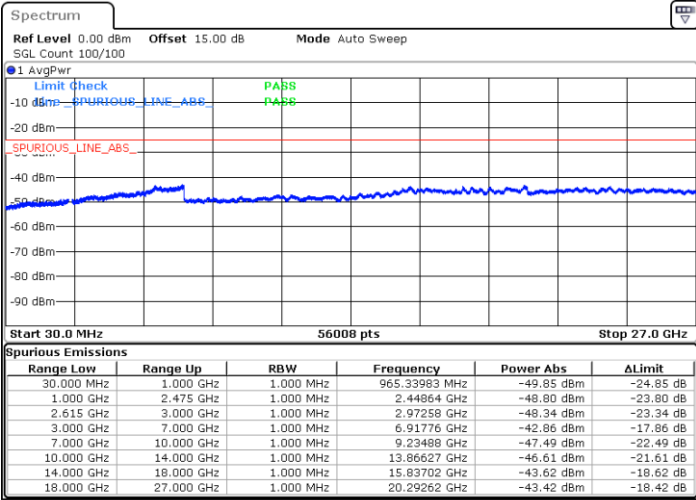

Lowest Channel / 1RB0 and 1RB99

Lowest Channel / 1RB74 and 1RB0

Date: 4.JAN.2021 19:37:42

Date: 4.JAN.2021 19:44:32

Lowest Channel / FullRB

N/A

Date: 4.JAN.2021 19:29:41

LTE Band 7C / 15MHz+20MHz

16QAM

Middle Channel / 1RB0 and 1RB9

Middle Channel / 1RB74 and 1RB0

Date: 4.JAN.2021 19:57:47

Date: 4.JAN.2021 20:02:16

Middle Channel / FullRB

N/A

Date: 4.JAN.2021 19:53:10

LTE Band 7C / 15MHz+20MHz

16QAM

Highest Channel / 1RB0 and 1RB99

Highest Channel / 1RB74 and 1RB0

Date: 4.JAN.2021 20:26:41

Date: 4.JAN.2021 20:32:45

Highest Channel / FullIRB

N/A

Date: 4.JAN.2021 20:09:19

LTE Band 7C / 20MHz+10MHz

16QAM

Lowest Channel / 1RB0 and 1RB49

Lowest Channel / 1RB99 and 1RB0

Date: 4.JAN.2021 05:38:42

Date: 4.JAN.2021 05:48:51

Lowest Channel / FullRB