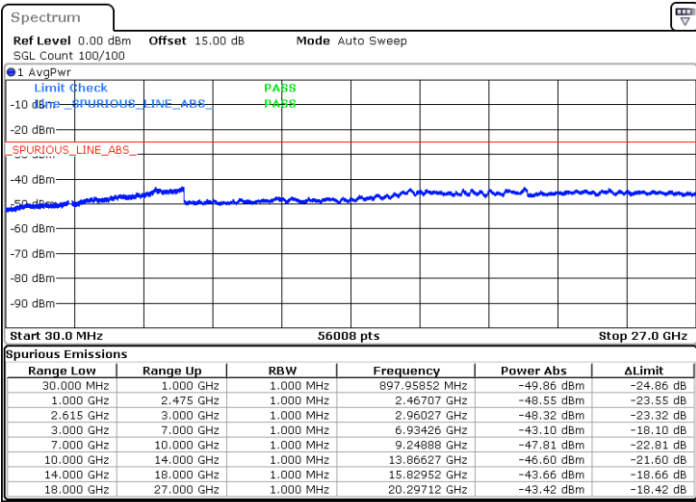

N/A

Date: 4.JAN.2021 05:31:49

LTE Band 7C / 20MHz+10MHz

16QAM

Middle Channel / 1RB0 and 1RB49

Middle Channel / 1RB99 and 1RB0

Date: 4.JAN.2021 05:58:10

Date: 4.JAN.2021 06:02:01

Middle Channel / FullIRB

N/A

Date: 4.JAN.2021 05:54:23

LTE Band 7C / 20MHz+10MHz

16QAM

Highest Channel / 1RB0 and 1RB49

Highest Channel / 1RB99 and 1RB0

Date: 4.JAN.2021 19:00:47

Date: 4.JAN.2021 19:11:18

Highest Channel / FullIRB

N/A

Date: 4.JAN.2021 18:55:26

LTE Band 7C / 20MHz+15MHz

16QAM

Lowest Channel / 1RB0 and 1RB74

Lowest Channel / 1RB99 and 1RB0