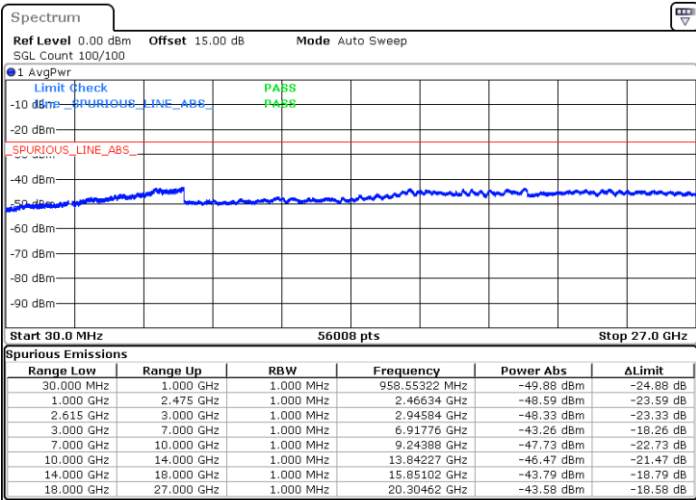

LTE Band 7C / 15MHz+20MHz

16QAM

Highest Channel / 1RB0 and 1RB99

Highest Channel / 1RB74 and 1RB0

Date: 4.JAN.2021 20:26:41

Date: 4.JAN.2021 20:32:45

Highest Channel / FullIRB

N/A

Date: 4.JAN.2021 20:09:19

LTE Band 7C / 20MHz+10MHz

16QAM

Lowest Channel / 1RB0 and 1RB49

Lowest Channel / 1RB99 and 1RB0

Date: 4.JAN.2021 05:38:42

Date: 4.JAN.2021 05:48:51

Lowest Channel / FullRB

N/A

Date: 4.JAN.2021 05:31:49

LTE Band 7C / 20MHz+10MHz

16QAM

Middle Channel / 1RB0 and 1RB49

Middle Channel / 1RB99 and 1RB0

Date: 4.JAN.2021 05:58:10

Date: 4.JAN.2021 06:02:01

Middle Channel / FullIRB

N/A

Date: 4.JAN.2021 05:54:23

LTE Band 7C / 20MHz+10MHz

16QAM

Highest Channel / 1RB0 and 1RB49

Highest Channel / 1RB99 and 1RB0

Date: 4.JAN.2021 19:00:47