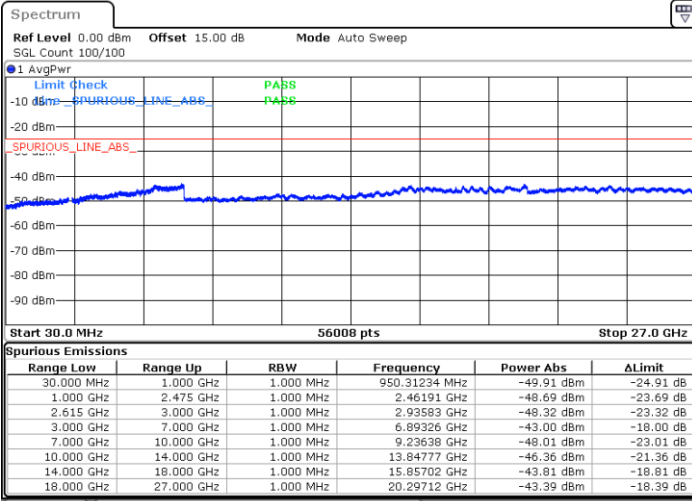

Date: 4.JAN.2021 19:11:18

Highest Channel / FullIRB

N/A

Date: 4.JAN.2021 18:55:26

LTE Band 7C / 20MHz+15MHz

16QAM

Lowest Channel / 1RB0 and 1RB74

Lowest Channel / 1RB99 and 1RB0

Date: 4.JAN.2021 04:34:52

Date: 4.JAN.2021 04:42:40

Lowest Channel / FullRB

N/A

Date: 4.JAN.2021 04:28:43

LTE Band 7C / 20MHz+15MHz

16QAM

MiddleChannel / 1RB0 and 1RB74

Middle Channel / 1RB99 and 1RB0

Date: 4.JAN.2021 04:55:30

Date: 4.JAN.2021 04:58:43

Middle Channel / FullIRB

N/A

Date: 4.JAN.2021 04:50:33

LTE Band 7C / 20MHz+15MHz

16QAM

Highest Channel / 1RB0 and 1RB74

Highest Channel / 1RB99 and 1RB0

Date: 4.JAN.2021 05:16:44

Date: 4.JAN.2021 05:23:41

Highest Channel / FullIRB

N/A

Date: 4.JAN.2021 05:11:26

LTE Band 7C / 20MHz+20MHz