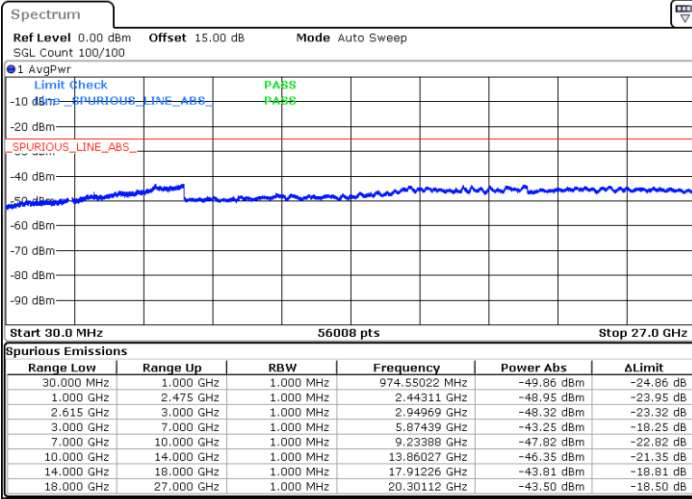

Date: 4.JAN.2021 20:57:06

Lowest Channel / FullRB

N/A

Date: 4.JAN.2021 20:40:25

LTE Band 7C / 15MHz+15MHz

16QAM

Middle Channel / 1RB0 and 1RB74

Middle Channel / 1RB74 and 1RB0

Date: 4.JAN.2021 21:21:10

Date: 4.JAN.2021 21:34:09

Middle Channel / FullIRB

N/A

Date: 4.JAN.2021 21:05:32

LTE Band 7C / 15MHz+15MHz

16QAM

Highest Channel / 1RB0 and 1RB74

Highest Channel / 1RB74 and 1RB0

Date: 4.JAN.2021 21:54:19

Date: 4.JAN.2021 22:02:08

Highest Channel / FullIRB

N/A

Date: 4.JAN.2021 21:44:49

LTE Band 7C / 15MHz+20MHz

16QAM

Lowest Channel / 1RB0 and 1RB99

Lowest Channel / 1RB74 and 1RB0

Date: 4.JAN.2021 19:37:42

Date: 4.JAN.2021 19:44:32

Lowest Channel / FullRB

N/A

Date: 4.JAN.2021 19:29:41

LTE Band 7C / 15MHz+20MHz