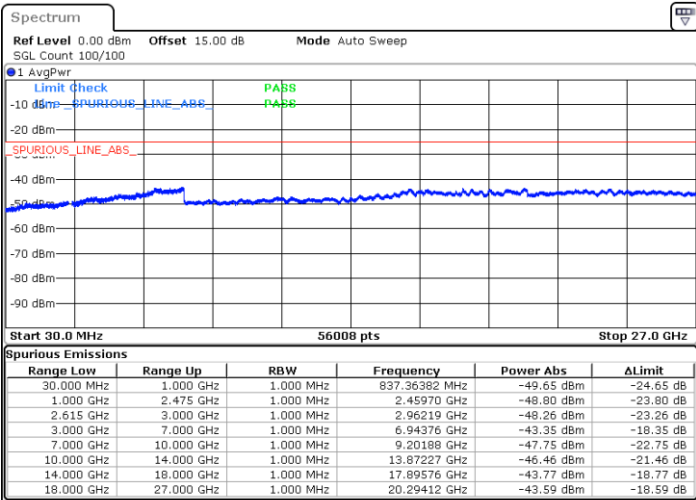

Date: 4.JAN.2021 03:34:26

LTE Band 7C / 20MHz+20MHz

16QAM

Highest Channel / 1RB0 and 1RB99

Highest Channel / 1RB99 and 1RB0

Date: 4.JAN.2021 04:09:36

Date: 4.JAN.2021 04:17:05

Highest Channel / FullIRB

N/A

Date: 4.JAN.2021 03:52:26

LTE Band 7C / 10MHz+20MHz

64QAM

Lowest Channel / 1RB0 and 1RB99

Lowest Channel / 1RB49 and 1RB0

Date: 4.JAN.2021 22:28:41

Date: 4.JAN.2021 23:10:21

Lowest Channel / FullRB

N/A

Date: 4.JAN.2021 22:25:04