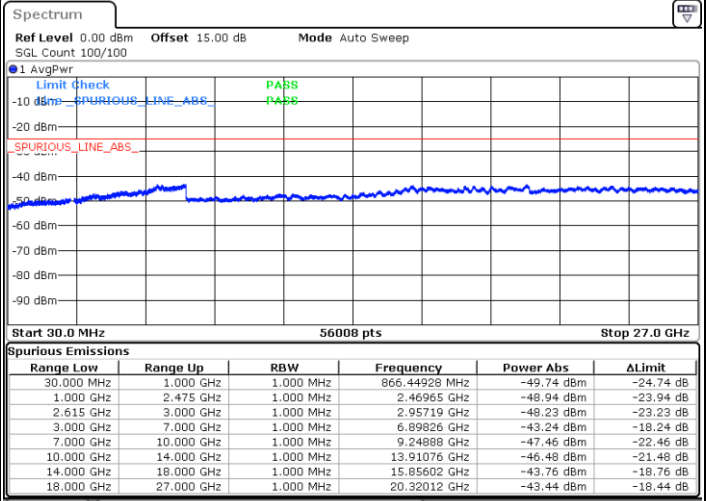

Lowest Channel / FullRB

N/A

Date: 4. JAN. 2021 03:03:34

LTE Band 7C / 20MHz+20MHz

QPSK

Middle Channel / 1RB0 and 1RB99

Middle Channel / 1RB99 and 1RB0

Date: 4.JAN.2021 03:42:36

Date: 4.JAN.2021 03:44:10

Middle Channel / FullRB

N/A

Date: 4.JAN.2021 03:33:03

LTE Band 7C / 20MHz+20MHz

QPSK

Highest Channel / 1RB0 and 1RB99

Highest Channel / 1RB99 and 1RB0

Date: 4.JAN.2021 04:12:24

Date: 4.JAN.2021 04:14:29

Highest Channel / FullIRB

N/A

Date: 4.JAN.2021 03:49:45

LTE Band 7C / 10MHz+20MHz

16QAM

Lowest Channel / 1RB0 and 1RB99

Lowest Channel / 1RB49 and 1RB0

Date: 4.JAN.2021 22:31:57

Date: 4.JAN.2021 23:07:35

Lowest Channel / FullRB

N/A

Date: 4.JAN.2021 22:21:03

LTE Band 7C / 10MHz+20MHz

16QAM