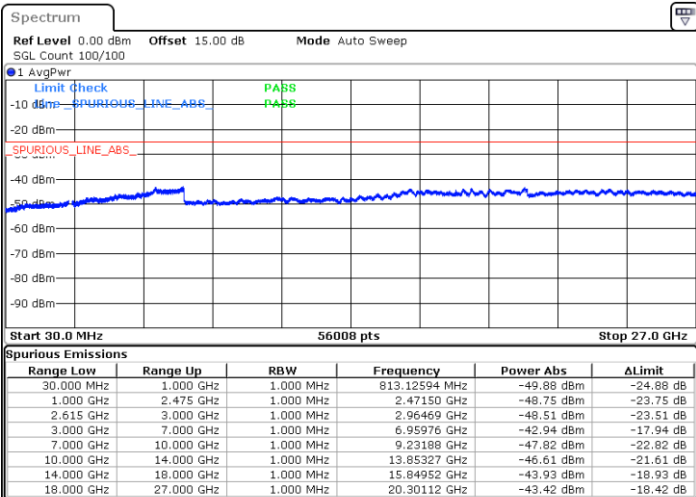

Date: 5.JAN.2021 00:43:12

LTE Band 7C / 15MHz+10MHz

16QAM

Middle Channel / 1RB0 and 1RB49

Middle Channel / 1RB74 and 1RB0

Date: 5.JAN.2021 01:13:54

Date: 5.JAN.2021 01:17:50

Middle Channel / FullIRB

N/A

Date: 5.JAN.2021 01:08:37

LTE Band 7C / 15MHz+10MHz

16QAM

Highest Channel / 1RB0 and 1RB49

Highest Channel / 1RB74 and 1RB0

Date: 5.JAN.2021 01:41:42

Date: 5.JAN.2021 01:47:03

Highest Channel / FullIRB

N/A

Date: 5.JAN.2021 01:25:53

LTE Band 7C / 15MHz+15MHz

16QAM

Lowest Channel / 1RB0 and 1RB74

Lowest Channel / 1RB74 and 1RB0

Date: 4.JAN.2021 20:48:42

Date: 4.JAN.2021 20:57:06

Lowest Channel / FullRB

N/A

Date: 4.JAN.2021 20:40:25

LTE Band 7C / 15MHz+15MHz

16QAM

Middle Channel / 1RB0 and 1RB74

Middle Channel / 1RB74 and 1RB0