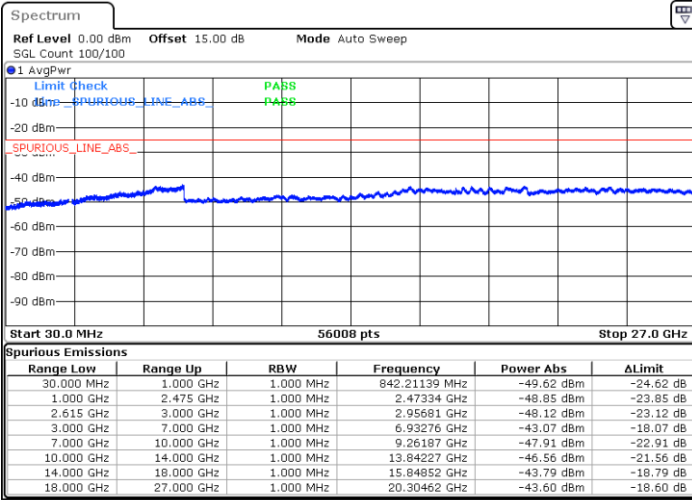

MiddleChannel / 1RB0 and 1RB99

Middle Channel / 1RB49 and 1RB0

Date: 4.JAN.2021 23:26:29

Date: 4.JAN.2021 23:30:20

Middle Channel / FullIRB

N/A

Date: 4.JAN.2021 23:21:10

LTE Band 7C / 10MHz+20MHz

16QAM

Highest Channel / 1RB0 and 1RB99

Highest Channel / 1RB49 and 1RB0

Date: 5.JAN.2021 00:21:35

Date: 5.JAN.2021 00:32:21

Highest Channel / FullIRB

N/A

Date: 5.JAN.2021 00:12:37

LTE Band 7C / 15MHz+10MHz

16QAM

Lowest Channel / 1RB0 and 1RB49

Lowest Channel / 1RB74 and 1RB0

Date: 5.JAN.2021 00:52:08

Date: 5.JAN.2021 00:58:25

Lowest Channel / FullRB

N/A