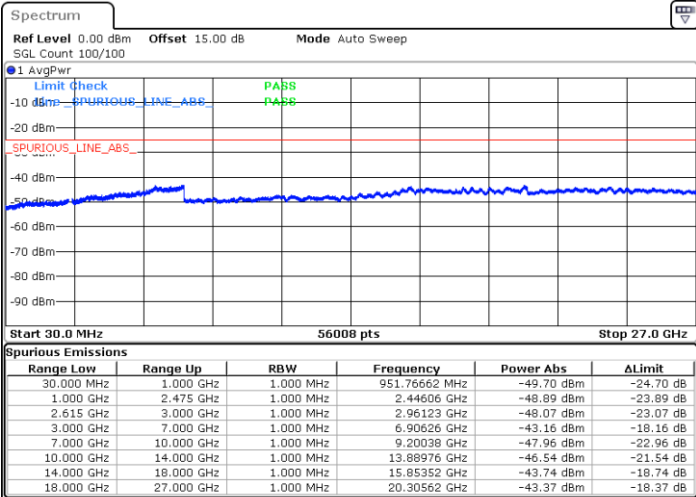

Date: 4.JAN.2021 20:09:19

LTE Band 7C / 20MHz+10MHz

16QAM

Lowest Channel / 1RB0 and 1RB49

Lowest Channel / 1RB99 and 1RB0

Date: 4.JAN.2021 05:38:42

Date: 4.JAN.2021 05:48:51

Lowest Channel / FullRB

N/A

Date: 4.JAN.2021 05:31:49

LTE Band 7C / 20MHz+10MHz

16QAM

Middle Channel / 1RB0 and 1RB49

Middle Channel / 1RB99 and 1RB0

Date: 4.JAN.2021 05:58:10

Date: 4.JAN.2021 06:02:01

Middle Channel / FullIRB

N/A

Date: 4.JAN.2021 05:54:23

LTE Band 7C / 20MHz+10MHz

16QAM

Highest Channel / 1RB0 and 1RB49

Highest Channel / 1RB99 and 1RB0

Date: 4.JAN.2021 19:00:47

Date: 4.JAN.2021 19:11:18

Highest Channel / FullIRB

N/A

Date: 4.JAN.2021 18:55:26

LTE Band 7C / 20MHz+15MHz

16QAM

Lowest Channel / 1RB0 and 1RB74

Lowest Channel / 1RB99 and 1RB0