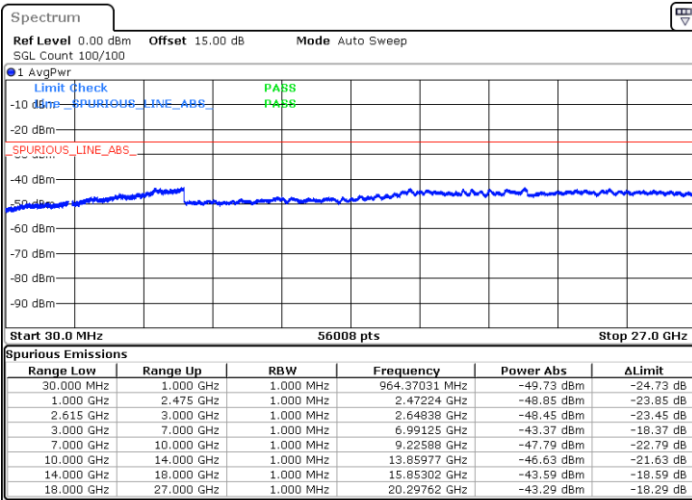

Date: 4.JAN.2021 21:21:10

Date: 4.JAN.2021 21:34:09

Middle Channel / FullIRB

N/A

Date: 4.JAN.2021 21:05:32

LTE Band 7C / 15MHz+15MHz

16QAM

Highest Channel / 1RB0 and 1RB74

Highest Channel / 1RB74 and 1RB0

Date: 4.JAN.2021 21:54:19

Date: 4.JAN.2021 22:02:08

Highest Channel / FullIRB

N/A

Date: 4.JAN.2021 21:44:49

LTE Band 7C / 15MHz+20MHz

16QAM

Lowest Channel / 1RB0 and 1RB99

Lowest Channel / 1RB74 and 1RB0

Date: 4.JAN.2021 19:37:42

Date: 4.JAN.2021 19:44:32

Lowest Channel / FullRB

N/A

Date: 4.JAN.2021 19:29:41

LTE Band 7C / 15MHz+20MHz