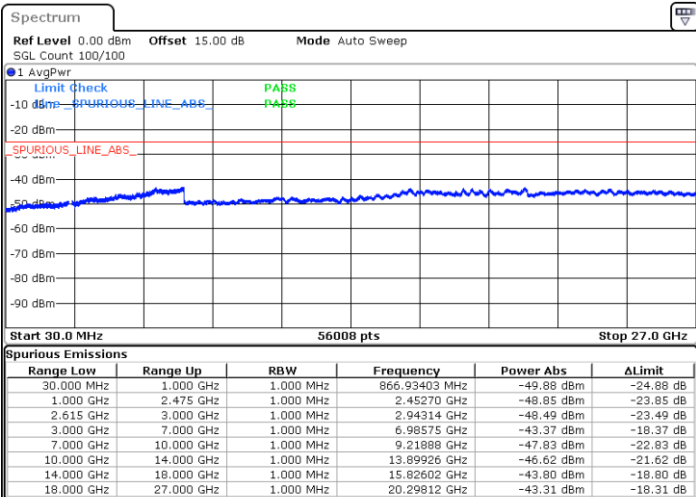

LTE Band 7C / 15MHz+20MHz

16QAM

Highest Channel / 1RB0 and 1RB99

Highest Channel / 1RB74 and 1RB0

Date: 4.JAN.2021 20:26:41

Date: 4.JAN.2021 20:32:45

Highest Channel / FullIRB

N/A

Date: 4.JAN.2021 20:09:19

LTE Band 7C / 20MHz+10MHz

16QAM

Lowest Channel / 1RB0 and 1RB49

Lowest Channel / 1RB99 and 1RB0

Date: 4.JAN.2021 05:38:42

Date: 4.JAN.2021 05:48:51

Lowest Channel / FullRB

N/A

Date: 4.JAN.2021 05:31:49

LTE Band 7C / 20MHz+10MHz

16QAM

Middle Channel / 1RB0 and 1RB49

Middle Channel / 1RB99 and 1RB0

Date: 4.JAN.2021 05:58:10

Date: 4.JAN.2021 06:02:01

Middle Channel / FullIRB

N/A

Date: 4.JAN.2021 05:54:23

LTE Band 7C / 20MHz+10MHz

16QAM

Highest Channel / 1RB0 and 1RB49

Highest Channel / 1RB99 and 1RB0

Date: 4.JAN.2021 19:00:47