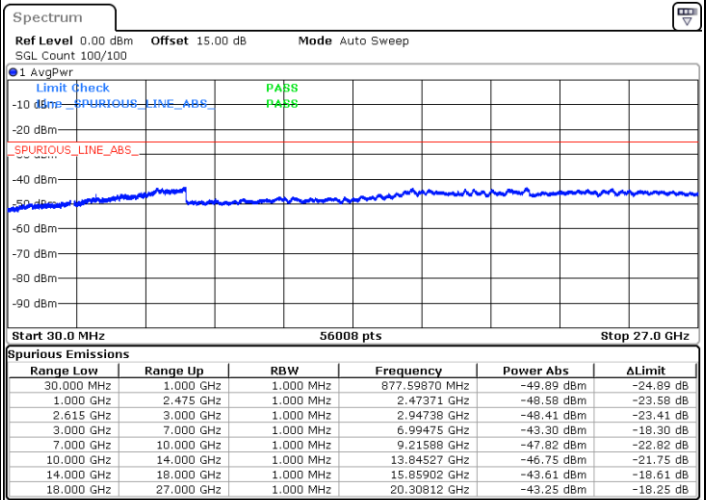

Date: 4.JAN.2021 21:21:10

Date: 4.JAN.2021 21:34:09

Middle Channel / FullIRB

N/A

Date: 4.JAN.2021 21:05:32

LTE Band 7C / 15MHz+15MHz

16QAM

Highest Channel / 1RB0 and 1RB74

Highest Channel / 1RB74 and 1RB0

Date: 4.JAN.2021 21:54:19

Date: 4.JAN.2021 22:02:08

Highest Channel / FullIRB

N/A

Date: 4.JAN.2021 21:44:49

LTE Band 7C / 15MHz+20MHz

16QAM

Lowest Channel / 1RB0 and 1RB99

Lowest Channel / 1RB74 and 1RB0

Date: 4.JAN.2021 19:37:42

Date: 4.JAN.2021 19:44:32

Lowest Channel / FullRB

N/A

Date: 4.JAN.2021 19:29:41

LTE Band 7C / 15MHz+20MHz