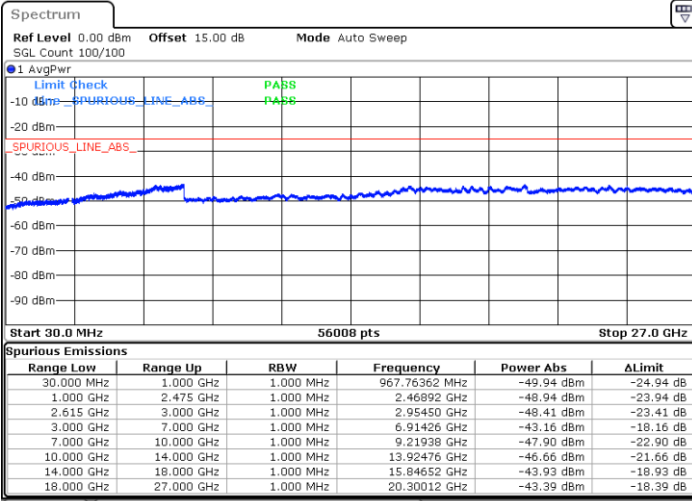

Lowest Channel / FullRB

N/A

Date: 4. JAN. 2021 03:03:34

LTE Band 7C / 20MHz+20MHz

QPSK

Middle Channel / 1RB0 and 1RB99

Middle Channel / 1RB99 and 1RB0

Date: 4.JAN.2021 03:42:36

Date: 4.JAN.2021 03:44:10

Middle Channel / FullRB

N/A

Date: 4.JAN.2021 03:33:03

LTE Band 7C / 20MHz+20MHz

QPSK

Highest Channel / 1RB0 and 1RB99

Highest Channel / 1RB99 and 1RB0

Date: 4.JAN.2021 04:12:24

Date: 4.JAN.2021 04:14:29

Highest Channel / FullIRB

N/A

Date: 4.JAN.2021 03:49:45

LTE Band 7C / 10MHz+20MHz

16QAM

Lowest Channel / 1RB0 and 1RB99

Lowest Channel / 1RB49 and 1RB0

Date: 4.JAN.2021 22:31:57

Date: 4.JAN.2021 23:07:35

Lowest Channel / FullRB

N/A

Date: 4.JAN.2021 22:21:03

LTE Band 7C / 10MHz+20MHz

16QAM