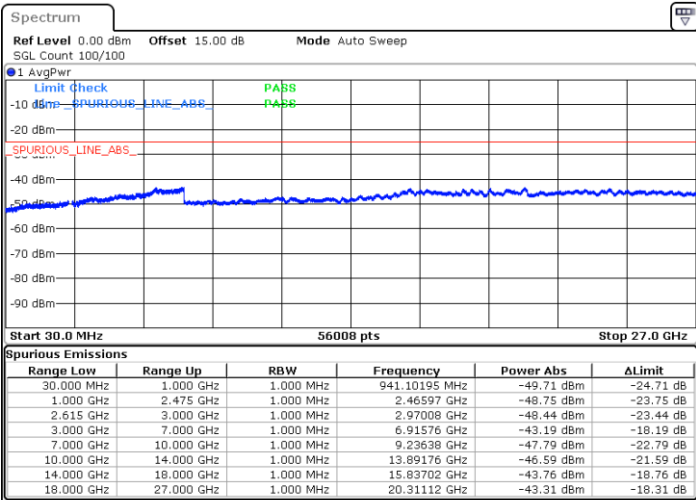

Highest Channel / 1RB0 and 1RB74

Highest Channel / 1RB99 and 1RB0

Date: 4.JAN.2021 05:16:44

Date: 4.JAN.2021 05:23:41

Highest Channel / FullIRB

N/A

Date: 4.JAN.2021 05:11:26

LTE Band 7C / 20MHz+20MHz

16QAM

Lowest Channel / 1RB0 and 1RB99

Lowest Channel / 1RB99 and 1RB0

Date: 4.JAN.2021 03:20:39

Date: 4.JAN.2021 03:26:28

Lowest Channel / FullRB

N/A

Date: 4.JAN.2021 03:10:36

LTE Band 7C / 20MHz+20MHz

16QAM

Middle Channel / 1RB0 and 1RB99

Middle Channel / 1RB99 and 1RB0

Date: 4.JAN.2021 03:40:58

Date: 4.JAN.2021 03:45:19

Middle Channel / FullRB

N/A

Date: 4.JAN.2021 03:34:26

LTE Band 7C / 20MHz+20MHz

16QAM

Highest Channel / 1RB0 and 1RB99

Highest Channel / 1RB99 and 1RB0

Date: 4.JAN.2021 04:09:36

Date: 4.JAN.2021 04:17:05

Highest Channel / FullIRB