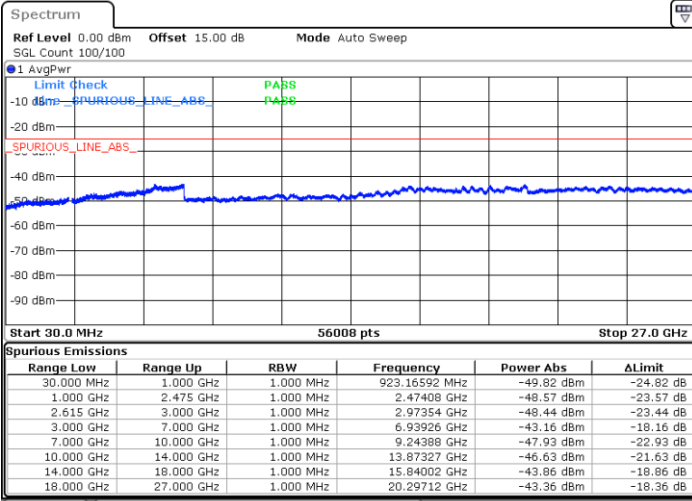

Lowest Channel / 1RB49 and 1RB0

Date: 4.JAN.2021 22:31:57

Date: 4.JAN.2021 23:07:35

Lowest Channel / FullRB

N/A

Date: 4.JAN.2021 22:21:03

LTE Band 7C / 10MHz+20MHz

16QAM

MiddleChannel / 1RB0 and 1RB99

Middle Channel / 1RB49 and 1RB0

Date: 4.JAN.2021 23:26:29

Date: 4.JAN.2021 23:30:20

Middle Channel / FullIRB

N/A

Date: 4.JAN.2021 23:21:10

LTE Band 7C / 10MHz+20MHz

16QAM

Highest Channel / 1RB0 and 1RB99

Highest Channel / 1RB49 and 1RB0

Date: 5.JAN.2021 00:21:35

Date: 5.JAN.2021 00:32:21

Highest Channel / FullIRB

N/A

Date: 5.JAN.2021 00:12:37

LTE Band 7C / 15MHz+10MHz

16QAM

Lowest Channel / 1RB0 and 1RB49

Lowest Channel / 1RB74 and 1RB0

Date: 5.JAN.2021 00:52:08

Date: 5.JAN.2021 00:58:25

Lowest Channel / FullRB

N/A