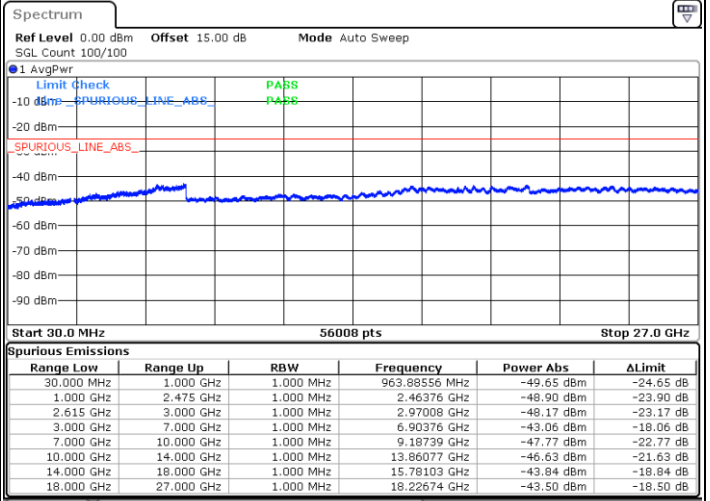

Date: 4.JAN.2021 20:02:16