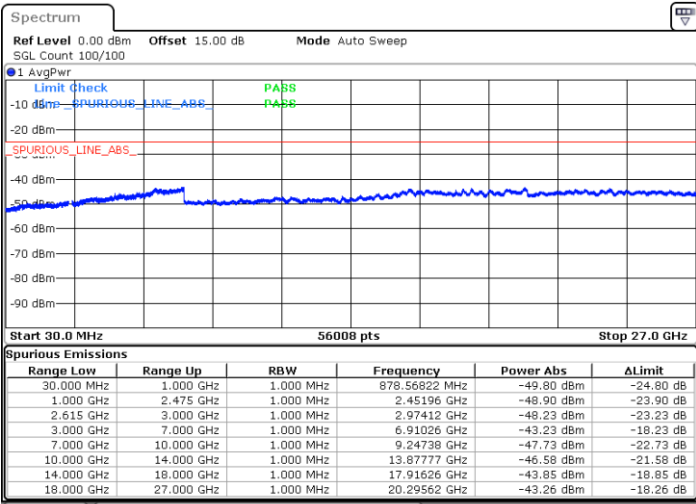

N/A

Date: 5.JAN.2021 01:08:37

LTE Band 7C / 15MHz+10MHz

16QAM

Highest Channel / 1RB0 and 1RB49

Highest Channel / 1RB74 and 1RB0

Date: 5.JAN.2021 01:41:42

Date: 5.JAN.2021 01:47:03

Highest Channel / FullIRB

N/A

Date: 5.JAN.2021 01:25:53

LTE Band 7C / 15MHz+15MHz

16QAM

Lowest Channel / 1RB0 and 1RB74

Lowest Channel / 1RB74 and 1RB0

Date: 4.JAN.2021 20:48:42

Date: 4.JAN.2021 20:57:06

Lowest Channel / FullRB

N/A

Date: 4.JAN.2021 20:40:25

LTE Band 7C / 15MHz+15MHz

16QAM

Middle Channel / 1RB0 and 1RB74

Middle Channel / 1RB74 and 1RB0

Date: 4.JAN.2021 21:21:10

Date: 4.JAN.2021 21:34:09

Middle Channel / FullIRB

N/A

Date: 4.JAN.2021 21:05:32

LTE Band 7C / 15MHz+15MHz

16QAM

Highest Channel / 1RB0 and 1RB74