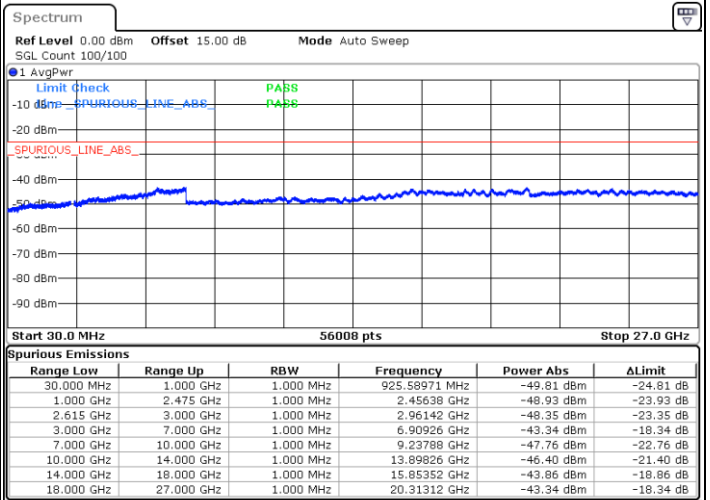

N/A

Date: 4.JAN.2021 05:09:22

LTE Band 7C / 20MHz+20MHz

QPSK

Lowest Channel / 1RB0 and 1RB99

Lowest Channel / 1RB99 and 1RB0

Date: 4. JAN. 2021 03:22:52

Date: 4. JAN. 2021 03:24:19

Lowest Channel / FullRB

N/A

Date: 4. JAN. 2021 03:03:34

LTE Band 7C / 20MHz+20MHz

QPSK

Middle Channel / 1RB0 and 1RB99

Middle Channel / 1RB99 and 1RB0

Date: 4.JAN.2021 03:42:36

Date: 4.JAN.2021 03:44:10

Middle Channel / FullRB

N/A

Date: 4.JAN.2021 03:33:03

LTE Band 7C / 20MHz+20MHz

QPSK

Highest Channel / 1RB0 and 1RB99

Highest Channel / 1RB99 and 1RB0

Date: 4.JAN.2021 04:12:24

Date: 4.JAN.2021 04:14:29

Highest Channel / FullIRB

N/A

Date: 4.JAN.2021 03:49:45

LTE Band 7C / 10MHz+20MHz

16QAM

Lowest Channel / 1RB0 and 1RB99