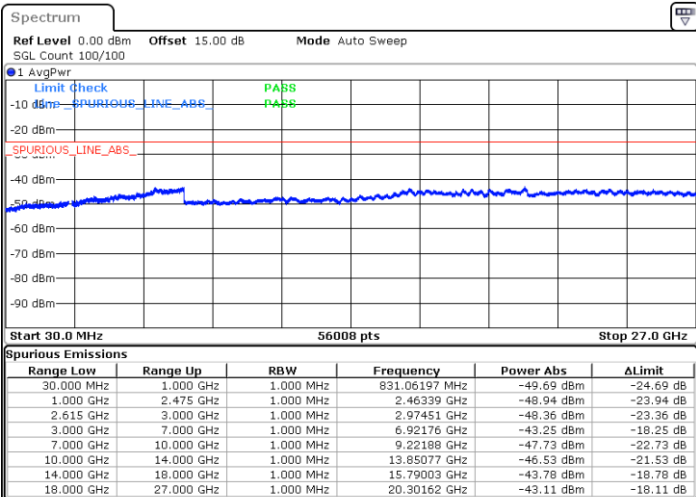

Highest Channel / 1RB0 and 1RB74

Highest Channel / 1RB99 and 1RB0

Date: 4.JAN.2021 05:16:44

Date: 4.JAN.2021 05:23:41

Highest Channel / FullIRB

N/A

Date: 4.JAN.2021 05:11:26

LTE Band 7C / 20MHz+20MHz

16QAM

Lowest Channel / 1RB0 and 1RB99

Lowest Channel / 1RB99 and 1RB0

Date: 4.JAN.2021 03:20:39

Date: 4.JAN.2021 03:26:28

Lowest Channel / FullRB

N/A

Date: 4.JAN.2021 03:10:36

LTE Band 7C / 20MHz+20MHz

16QAM

Middle Channel / 1RB0 and 1RB99

Middle Channel / 1RB99 and 1RB0

Date: 4.JAN.2021 03:40:58

Date: 4.JAN.2021 03:45:19

Middle Channel / FullRB

N/A

Date: 4.JAN.2021 03:34:26

LTE Band 7C / 20MHz+20MHz

16QAM

Highest Channel / 1RB0 and 1RB99

Highest Channel / 1RB99 and 1RB0

Date: 4.JAN.2021 04:09:36

Date: 4.JAN.2021 04:17:05

Highest Channel / FullIRB