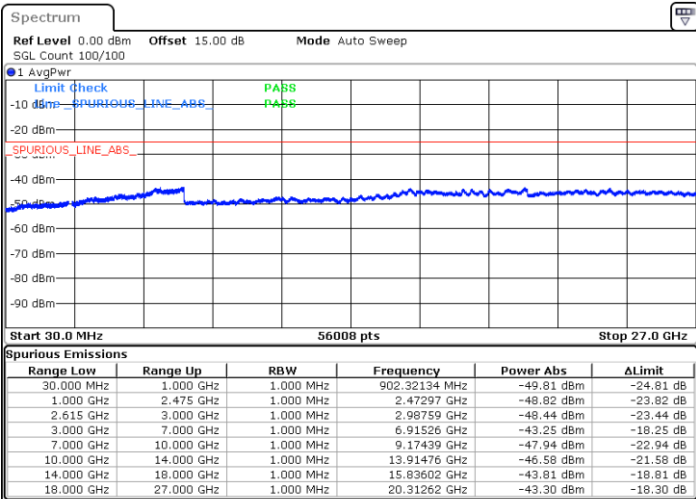

LTE Band 7C / 15MHz+10MHz

16QAM

Lowest Channel / 1RB0 and 1RB49

Lowest Channel / 1RB74 and 1RB0

Date: 5.JAN.2021 00:52:08

Date: 5.JAN.2021 00:58:25

Lowest Channel / FullRB

N/A

Date: 5.JAN.2021 00:43:12

LTE Band 7C / 15MHz+10MHz

16QAM

Middle Channel / 1RB0 and 1RB49

Middle Channel / 1RB74 and 1RB0

Date: 5.JAN.2021 01:13:54

Date: 5.JAN.2021 01:17:50

Middle Channel / FullIRB

N/A

Date: 5.JAN.2021 01:08:37

LTE Band 7C / 15MHz+10MHz

16QAM

Highest Channel / 1RB0 and 1RB49

Highest Channel / 1RB74 and 1RB0

Date: 5.JAN.2021 01:41:42

Date: 5.JAN.2021 01:47:03

Highest Channel / FullIRB

N/A

Date: 5.JAN.2021 01:25:53

LTE Band 7C / 15MHz+15MHz

16QAM

Lowest Channel / 1RB0 and 1RB74

Lowest Channel / 1RB74 and 1RB0

Date: 4.JAN.2021 20:48:42