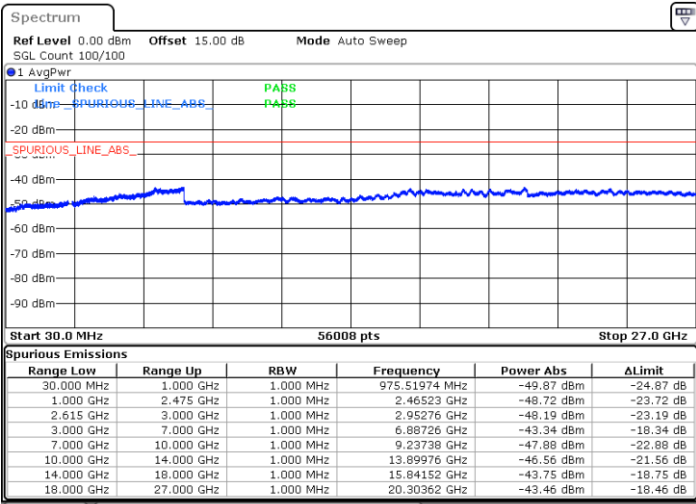

Date: 4.JAN.2021 03:44:10

Middle Channel / FullRB

N/A

Date: 4.JAN.2021 03:33:03

LTE Band 7C / 20MHz+20MHz

QPSK

Highest Channel / 1RB0 and 1RB99

Highest Channel / 1RB99 and 1RB0

Date: 4.JAN.2021 04:12:24

Date: 4.JAN.2021 04:14:29

Highest Channel / FullIRB

N/A

Date: 4.JAN.2021 03:49:45

LTE Band 7C / 10MHz+20MHz

16QAM

Lowest Channel / 1RB0 and 1RB99

Lowest Channel / 1RB49 and 1RB0

Date: 4.JAN.2021 22:31:57

Date: 4.JAN.2021 23:07:35

Lowest Channel / FullRB

N/A

Date: 4.JAN.2021 22:21:03

LTE Band 7C / 10MHz+20MHz

16QAM

MiddleChannel / 1RB0 and 1RB99

Middle Channel / 1RB49 and 1RB0

Date: 4.JAN.2021 23:26:29

Date: 4.JAN.2021 23:30:20

Middle Channel / FullIRB

N/A

Date: 4.JAN.2021 23:21:10

LTE Band 7C / 10MHz+20MHz