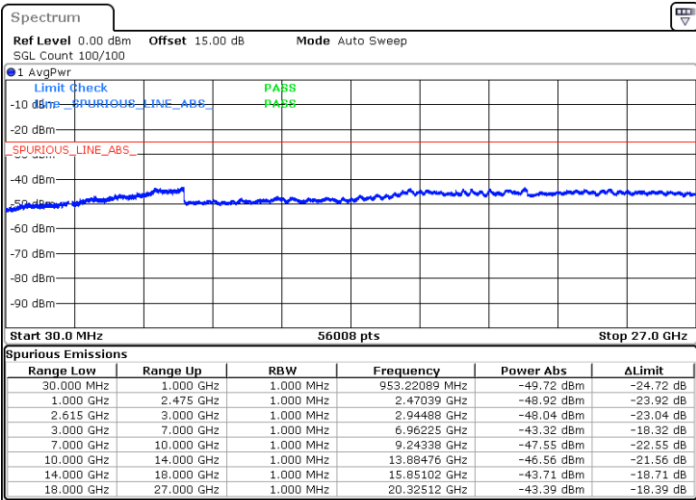

Middle Channel / 1RB99 and 1RB0

Date: 4.JAN.2021 04:55:30

Date: 4.JAN.2021 04:58:43

Middle Channel / FullIRB

N/A

Date: 4.JAN.2021 04:50:33

LTE Band 7C / 20MHz+15MHz

16QAM

Highest Channel / 1RB0 and 1RB74

Highest Channel / 1RB99 and 1RB0

Date: 4.JAN.2021 05:16:44

Date: 4.JAN.2021 05:23:41

Highest Channel / FullIRB

N/A

Date: 4.JAN.2021 05:11:26

LTE Band 7C / 20MHz+20MHz

16QAM

Lowest Channel / 1RB0 and 1RB99

Lowest Channel / 1RB99 and 1RB0

Date: 4.JAN.2021 03:20:39

Date: 4.JAN.2021 03:26:28

Lowest Channel / FullRB

N/A

Date: 4.JAN.2021 03:10:36