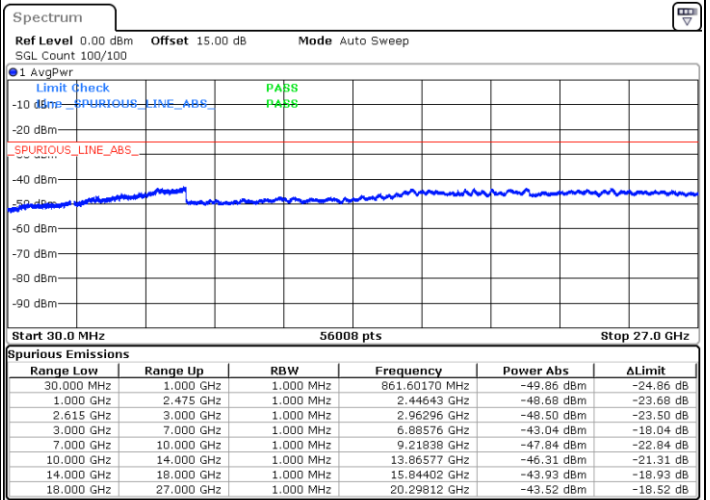

Highest Channel / FullIRB

N/A

Date: 5.JAN.2021 01:25:53

LTE Band 7C / 15MHz+15MHz

16QAM

Lowest Channel / 1RB0 and 1RB74

Lowest Channel / 1RB74 and 1RB0

Date: 4.JAN.2021 20:48:42

Date: 4.JAN.2021 20:57:06

Lowest Channel / FullRB

N/A

Date: 4.JAN.2021 20:40:25

LTE Band 7C / 15MHz+15MHz

16QAM

Middle Channel / 1RB0 and 1RB74

Middle Channel / 1RB74 and 1RB0

Date: 4.JAN.2021 21:21:10

Date: 4.JAN.2021 21:34:09

Middle Channel / FullIRB

N/A

Date: 4.JAN.2021 21:05:32

LTE Band 7C / 15MHz+15MHz

16QAM

Highest Channel / 1RB0 and 1RB74

Highest Channel / 1RB74 and 1RB0

Date: 4.JAN.2021 21:54:19

Date: 4.JAN.2021 22:02:08

Highest Channel / FullIRB

N/A

Date: 4.JAN.2021 21:44:49

LTE Band 7C / 15MHz+20MHz

16QAM