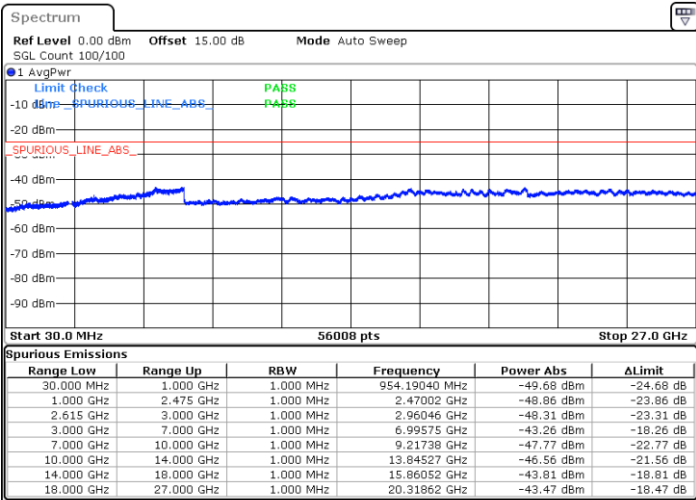

MiddleChannel / 1RB0 and 1RB99

Middle Channel / 1RB49 and 1RB0

Date: 4.JAN.2021 23:26:29

Date: 4.JAN.2021 23:30:20

Middle Channel / FullIRB

N/A

Date: 4.JAN.2021 23:21:10

LTE Band 7C / 10MHz+20MHz

16QAM

Highest Channel / 1RB0 and 1RB99

Highest Channel / 1RB49 and 1RB0

Date: 5.JAN.2021 00:21:35

Date: 5.JAN.2021 00:32:21

Highest Channel / FullIRB

N/A

Date: 5.JAN.2021 00:12:37

LTE Band 7C / 15MHz+10MHz

16QAM

Lowest Channel / 1RB0 and 1RB49

Lowest Channel / 1RB74 and 1RB0

Date: 5.JAN.2021 00:52:08

Date: 5.JAN.2021 00:58:25

Lowest Channel / FullRB

N/A

Date: 5.JAN.2021 00:43:12

LTE Band 7C / 15MHz+10MHz

16QAM

Middle Channel / 1RB0 and 1RB49

Middle Channel / 1RB74 and 1RB0

Date: 5.JAN.2021 01:13:54

Date: 5.JAN.2021 01:17:50

Middle Channel / FullIRB