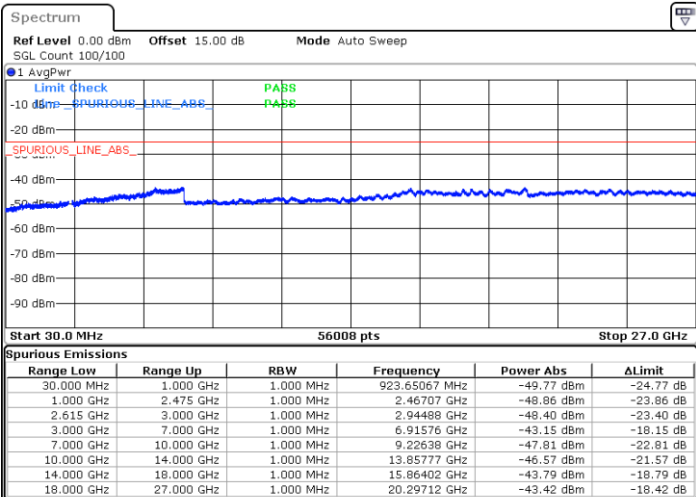

LTE Band 7C / 20MHz+15MHz

QPSK

MiddleChannel / 1RB0 and 1RB74

Middle Channel / 1RB99 and 1RB0

Date: 4.JAN.2021 04:56:32

Date: 4.JAN.2021 04:57:43

Middle Channel / FullIRB

N/A

Date: 4.JAN.2021 04:49:04

LTE Band 7C / 20MHz+15MHz

QPSK

Highest Channel / 1RB0 and 1RB74

Highest Channel / 1RB99 and 1RB0

Date: 4.JAN.2021 05:19:57

Date: 4.JAN.2021 05:22:16

Highest Channel / FullIRB

N/A

Date: 4.JAN.2021 05:09:22

LTE Band 7C / 20MHz+20MHz

QPSK

Lowest Channel / 1RB0 and 1RB99

Lowest Channel / 1RB99 and 1RB0

Date: 4. JAN. 2021 03:22:52

Date: 4. JAN. 2021 03:24:19

Lowest Channel / FullRB

N/A

Date: 4. JAN. 2021 03:03:34

LTE Band 7C / 20MHz+20MHz

QPSK

Middle Channel / 1RB0 and 1RB99

Middle Channel / 1RB99 and 1RB0

Date: 4.JAN.2021 03:42:36