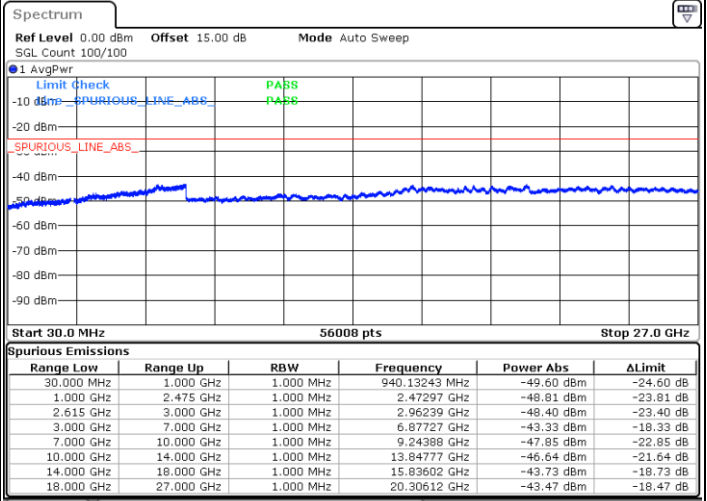

Lowest Channel / 1RB49 and 1RB0

Date: 4.JAN.2021 22:31:57

Date: 4.JAN.2021 23:07:35

Lowest Channel / FullRB

N/A

Date: 4.JAN.2021 22:21:03

LTE Band 7C / 10MHz+20MHz

16QAM

MiddleChannel / 1RB0 and 1RB99

Middle Channel / 1RB49 and 1RB0

Date: 4.JAN.2021 23:26:29

Date: 4.JAN.2021 23:30:20

Middle Channel / FullIRB

N/A

Date: 4.JAN.2021 23:21:10

LTE Band 7C / 10MHz+20MHz

16QAM

Highest Channel / 1RB0 and 1RB99

Highest Channel / 1RB49 and 1RB0

Date: 5.JAN.2021 00:21:35

Date: 5.JAN.2021 00:32:21

Highest Channel / FullIRB

N/A

Date: 5.JAN.2021 00:12:37

LTE Band 7C / 15MHz+10MHz

16QAM

Lowest Channel / 1RB0 and 1RB49

Lowest Channel / 1RB74 and 1RB0

Date: 5.JAN.2021 00:52:08

Date: 5.JAN.2021 00:58:25

Lowest Channel / FullRB

N/A