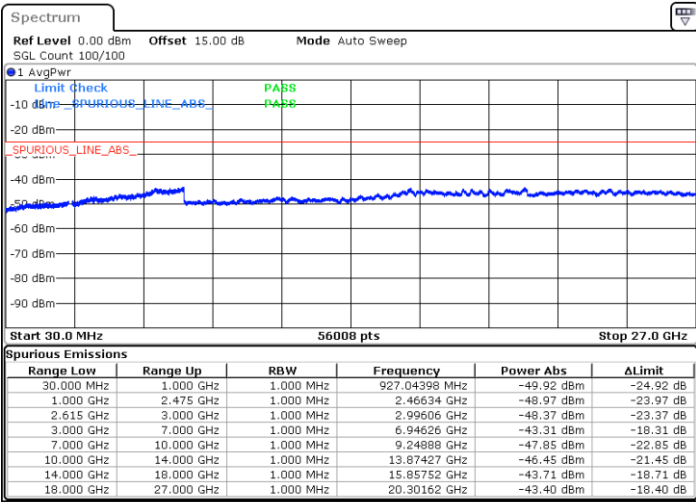

N/A

Date: 5.JAN.2021 01:08:37

LTE Band 7C / 15MHz+10MHz

16QAM

Highest Channel / 1RB0 and 1RB49

Highest Channel / 1RB74 and 1RB0

Date: 5.JAN.2021 01:41:42

Date: 5.JAN.2021 01:47:03

Highest Channel / FullIRB

N/A

Date: 5.JAN.2021 01:25:53

LTE Band 7C / 15MHz+15MHz

16QAM

Lowest Channel / 1RB0 and 1RB74

Lowest Channel / 1RB74 and 1RB0

Date: 4.JAN.2021 20:48:42

Date: 4.JAN.2021 20:57:06

Lowest Channel / FullRB

N/A

Date: 4.JAN.2021 20:40:25

LTE Band 7C / 15MHz+15MHz

16QAM

Middle Channel / 1RB0 and 1RB74

Middle Channel / 1RB74 and 1RB0

Date: 4.JAN.2021 21:21:10

Date: 4.JAN.2021 21:34:09

Middle Channel / FullIRB

N/A

Date: 4.JAN.2021 21:05:32

LTE Band 7C / 15MHz+15MHz

16QAM

Highest Channel / 1RB0 and 1RB74