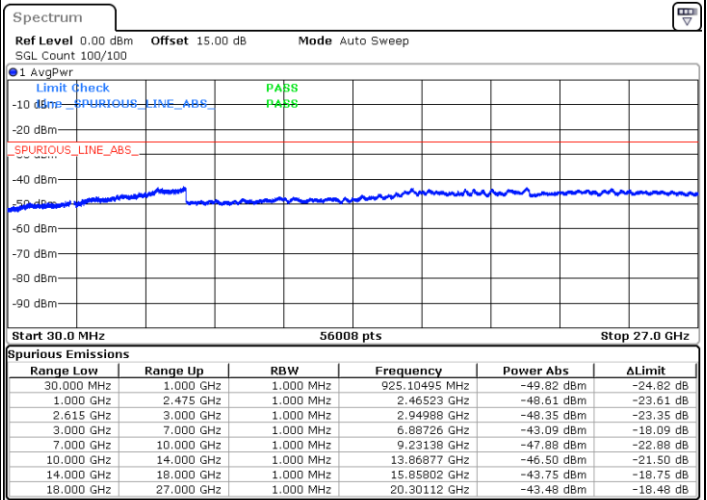

Date: 4.JAN.2021 03:34:26

LTE Band 7C / 20MHz+20MHz

16QAM

Highest Channel / 1RB0 and 1RB99

Highest Channel / 1RB99 and 1RB0

Date: 4.JAN.2021 04:09:36

Date: 4.JAN.2021 04:17:05

Highest Channel / FullIRB

N/A

Date: 4.JAN.2021 03:52:26

LTE Band 7C / 10MHz+20MHz

64QAM

Lowest Channel / 1RB0 and 1RB99

Lowest Channel / 1RB49 and 1RB0

Date: 4.JAN.2021 22:28:41

Date: 4.JAN.2021 23:10:21

Lowest Channel / FullRB

N/A

Date: 4.JAN.2021 22:25:04