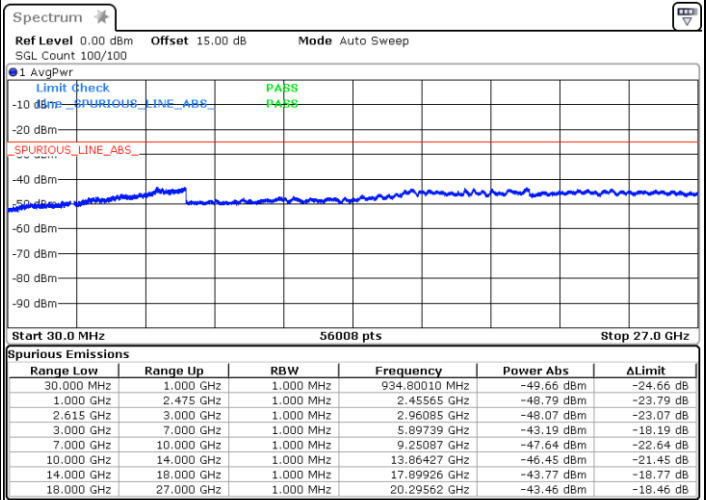

Date: 5.JAN.2021 00:43:12

LTE Band 7C / 15MHz+10MHz

16QAM

Middle Channel / 1RB0 and 1RB49

Middle Channel / 1RB74 and 1RB0

Date: 5.JAN.2021 01:13:54

Date: 5.JAN.2021 01:17:50

Middle Channel / FullIRB

N/A

Date: 5.JAN.2021 01:08:37

LTE Band 7C / 15MHz+10MHz

16QAM

Highest Channel / 1RB0 and 1RB49

Highest Channel / 1RB74 and 1RB0

Date: 5.JAN.2021 01:41:42

Date: 5.JAN.2021 01:47:03

Highest Channel / FullIRB

N/A

Date: 5.JAN.2021 01:25:53

LTE Band 7C / 15MHz+15MHz

16QAM

Lowest Channel / 1RB0 and 1RB74

Lowest Channel / 1RB74 and 1RB0

Date: 4.JAN.2021 20:48:42