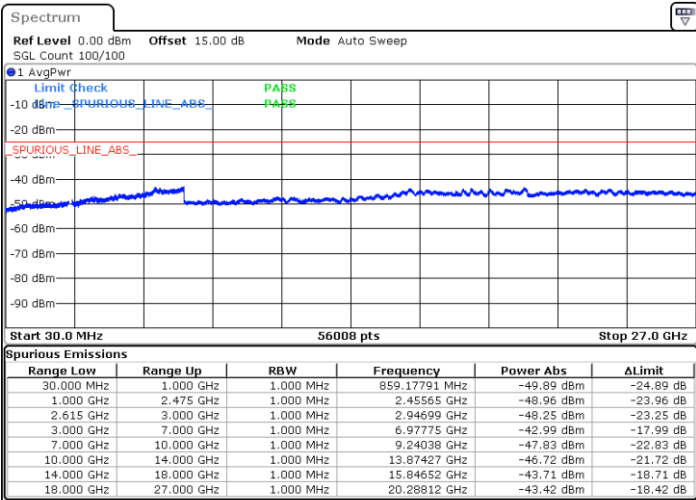

LTE Band 7C / 20MHz+15MHz

QPSK

MiddleChannel / 1RB0 and 1RB74

Middle Channel / 1RB99 and 1RB0

Date: 4.JAN.2021 04:56:32

Date: 4.JAN.2021 04:57:43

Middle Channel / FullIRB

N/A

Date: 4.JAN.2021 04:49:04

LTE Band 7C / 20MHz+15MHz

QPSK

Highest Channel / 1RB0 and 1RB74

Highest Channel / 1RB99 and 1RB0

Date: 4.JAN.2021 05:19:57

Date: 4.JAN.2021 05:22:16

Highest Channel / FullIRB

N/A

Date: 4.JAN.2021 05:09:22

LTE Band 7C / 20MHz+20MHz

QPSK

Lowest Channel / 1RB0 and 1RB99

Lowest Channel / 1RB99 and 1RB0

Date: 4. JAN. 2021 03:22:52

Date: 4. JAN. 2021 03:24:19

Lowest Channel / FullRB

N/A

Date: 4. JAN. 2021 03:03:34

LTE Band 7C / 20MHz+20MHz

QPSK

Middle Channel / 1RB0 and 1RB99

Middle Channel / 1RB99 and 1RB0

Date: 4.JAN.2021 03:42:36