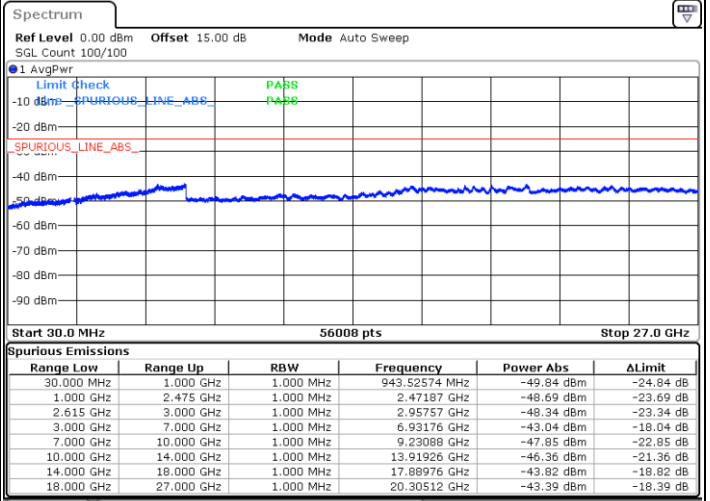

Date: 4.JAN.2021 04:49:04

LTE Band 7C / 20MHz+15MHz

QPSK

Highest Channel / 1RB0 and 1RB74

Highest Channel / 1RB99 and 1RB0

Date: 4.JAN.2021 05:19:57

Date: 4.JAN.2021 05:22:16

Highest Channel / FullIRB

N/A

Date: 4.JAN.2021 05:09:22

LTE Band 7C / 20MHz+20MHz

QPSK

Lowest Channel / 1RB0 and 1RB99

Lowest Channel / 1RB99 and 1RB0

Date: 4. JAN. 2021 03:22:52

Date: 4. JAN. 2021 03:24:19

Lowest Channel / FullRB

N/A

Date: 4. JAN. 2021 03:03:34

LTE Band 7C / 20MHz+20MHz

QPSK

Middle Channel / 1RB0 and 1RB99

Middle Channel / 1RB99 and 1RB0

Date: 4.JAN.2021 03:42:36

Date: 4.JAN.2021 03:44:10

Middle Channel / FullRB

N/A

Date: 4.JAN.2021 03:33:03

LTE Band 7C / 20MHz+20MHz

QPSK

Highest Channel / 1RB0 and 1RB99

Highest Channel / 1RB99 and 1RB0