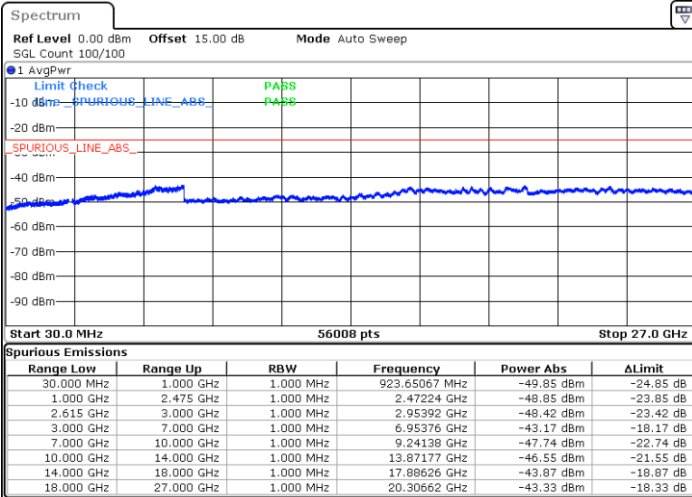

Middle Channel / 1RB99 and 1RB0

Date: 4.JAN.2021 04:55:30

Date: 4.JAN.2021 04:58:43

Middle Channel / FullIRB

N/A

Date: 4.JAN.2021 04:50:33

LTE Band 7C / 20MHz+15MHz

16QAM

Highest Channel / 1RB0 and 1RB74

Highest Channel / 1RB99 and 1RB0

Date: 4.JAN.2021 05:16:44

Date: 4.JAN.2021 05:23:41

Highest Channel / FullIRB

N/A

Date: 4.JAN.2021 05:11:26

LTE Band 7C / 20MHz+20MHz

16QAM

Lowest Channel / 1RB0 and 1RB99

Lowest Channel / 1RB99 and 1RB0

Date: 4.JAN.2021 03:20:39

Date: 4.JAN.2021 03:26:28

Lowest Channel / FullRB

N/A

Date: 4.JAN.2021 03:10:36