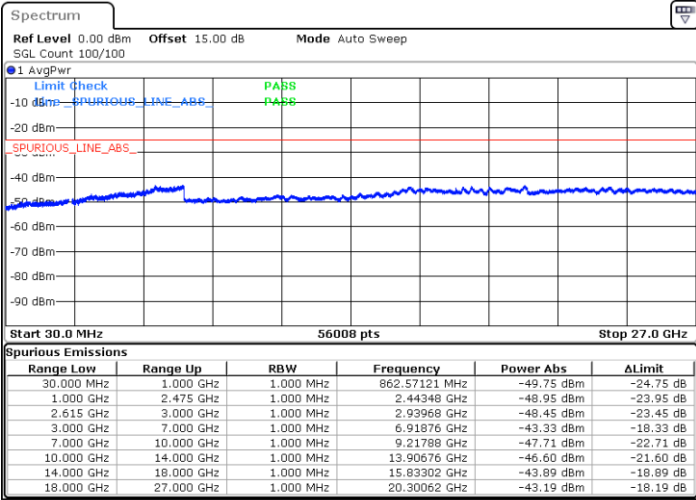

Lowest Channel / 1RB49 and 1RB0

Date: 4.JAN.2021 22:31:57

Date: 4.JAN.2021 23:07:35

Lowest Channel / FullRB

N/A

Date: 4.JAN.2021 22:21:03

LTE Band 7C / 10MHz+20MHz

16QAM

MiddleChannel / 1RB0 and 1RB99

Middle Channel / 1RB49 and 1RB0

Date: 4.JAN.2021 23:26:29

Date: 4.JAN.2021 23:30:20

Middle Channel / FullIRB

N/A

Date: 4.JAN.2021 23:21:10

LTE Band 7C / 10MHz+20MHz

16QAM

Highest Channel / 1RB0 and 1RB99

Highest Channel / 1RB49 and 1RB0

Date: 5.JAN.2021 00:21:35

Date: 5.JAN.2021 00:32:21

Highest Channel / FullIRB

N/A

Date: 5.JAN.2021 00:12:37

LTE Band 7C / 15MHz+10MHz

16QAM

Lowest Channel / 1RB0 and 1RB49

Lowest Channel / 1RB74 and 1RB0

Date: 5.JAN.2021 00:52:08

Date: 5.JAN.2021 00:58:25

Lowest Channel / FullRB

N/A