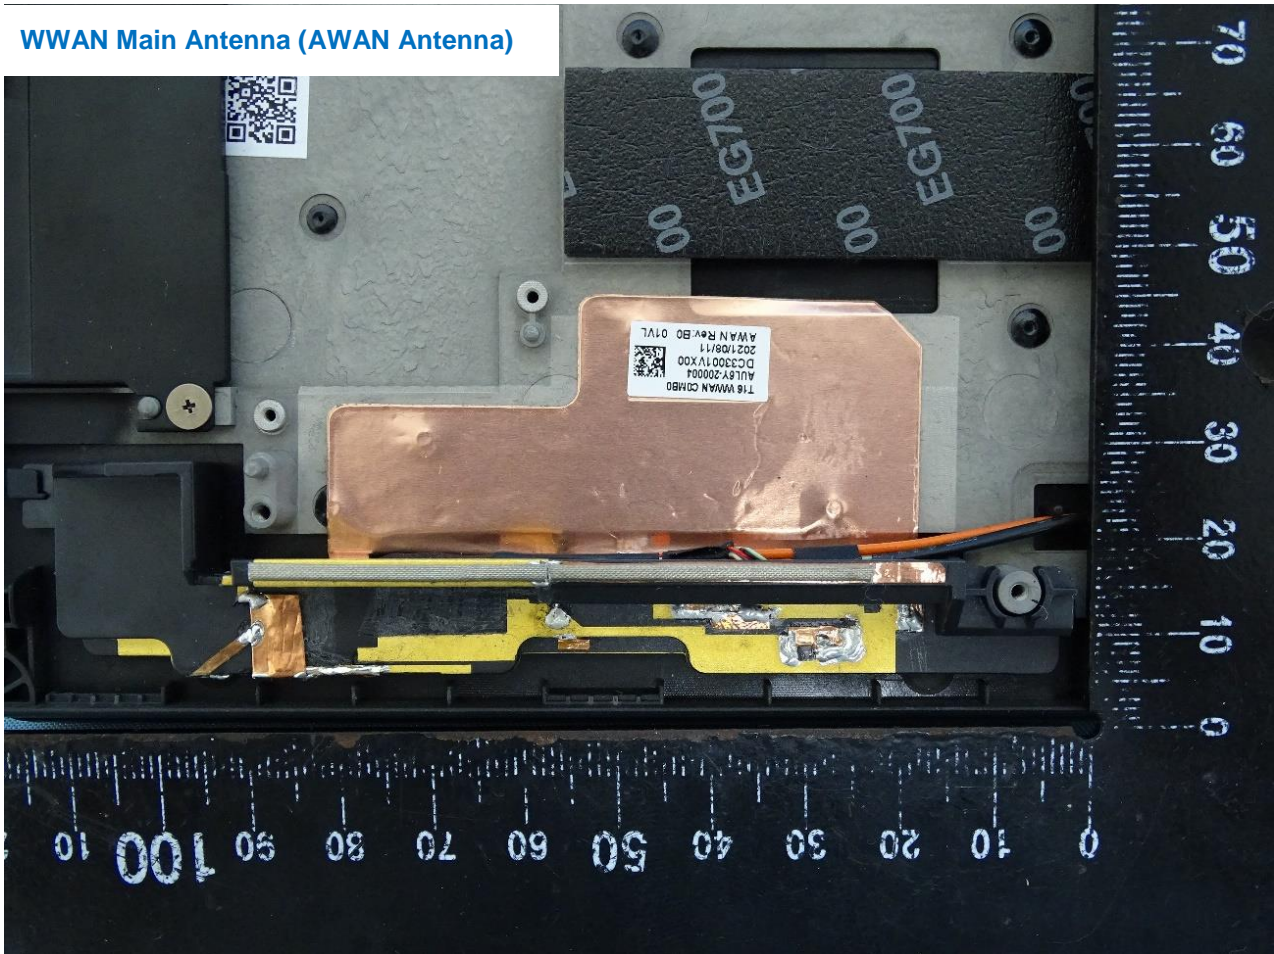

### 3. Internal Photograph of EUT

Brand Name: Lenovo / Model Name: TP00136A; TP00136B

WWAN Main Antenna (AWAN Antenna)

WWAN Aux. and GNSS Antenna (AWAN Antenna)

WLAN Main Antenna (AWAN Antenna)

WLAN Aux. and Bluetooth Antenna (AWAN Antenna)