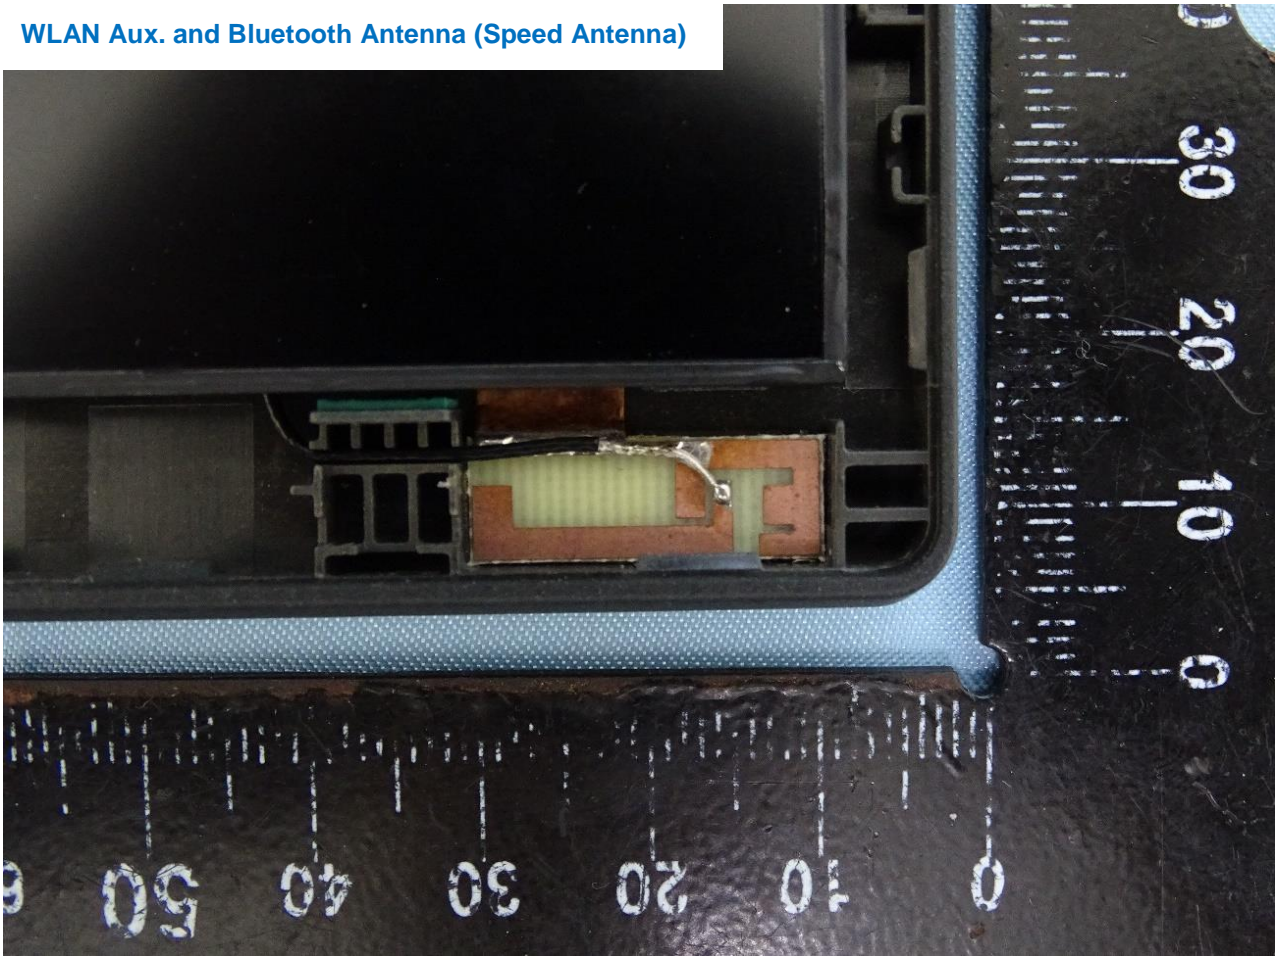

### 3. Internal Photograph of EUT

Brand Name: Lenovo / Model Name: TP00136A; TP00136B

WWAN Main Antenna (AWAN Antenna)

WWAN Aux. and GNSS Antenna (AWAN Antenna)

WLAN Main Antenna (AWAN Antenna)

WLAN Aux. and Bluetooth Antenna (AWAN Antenna)

WWAN Main Antenna (Speed Antenna)

WWAN Aux. and GNSS Antenna (Speed Antenna)

WLAN Main Antenna (Speed Antenna)

WLAN Aux. and Bluetooth Antenna (Speed Antenna)

————THE END————