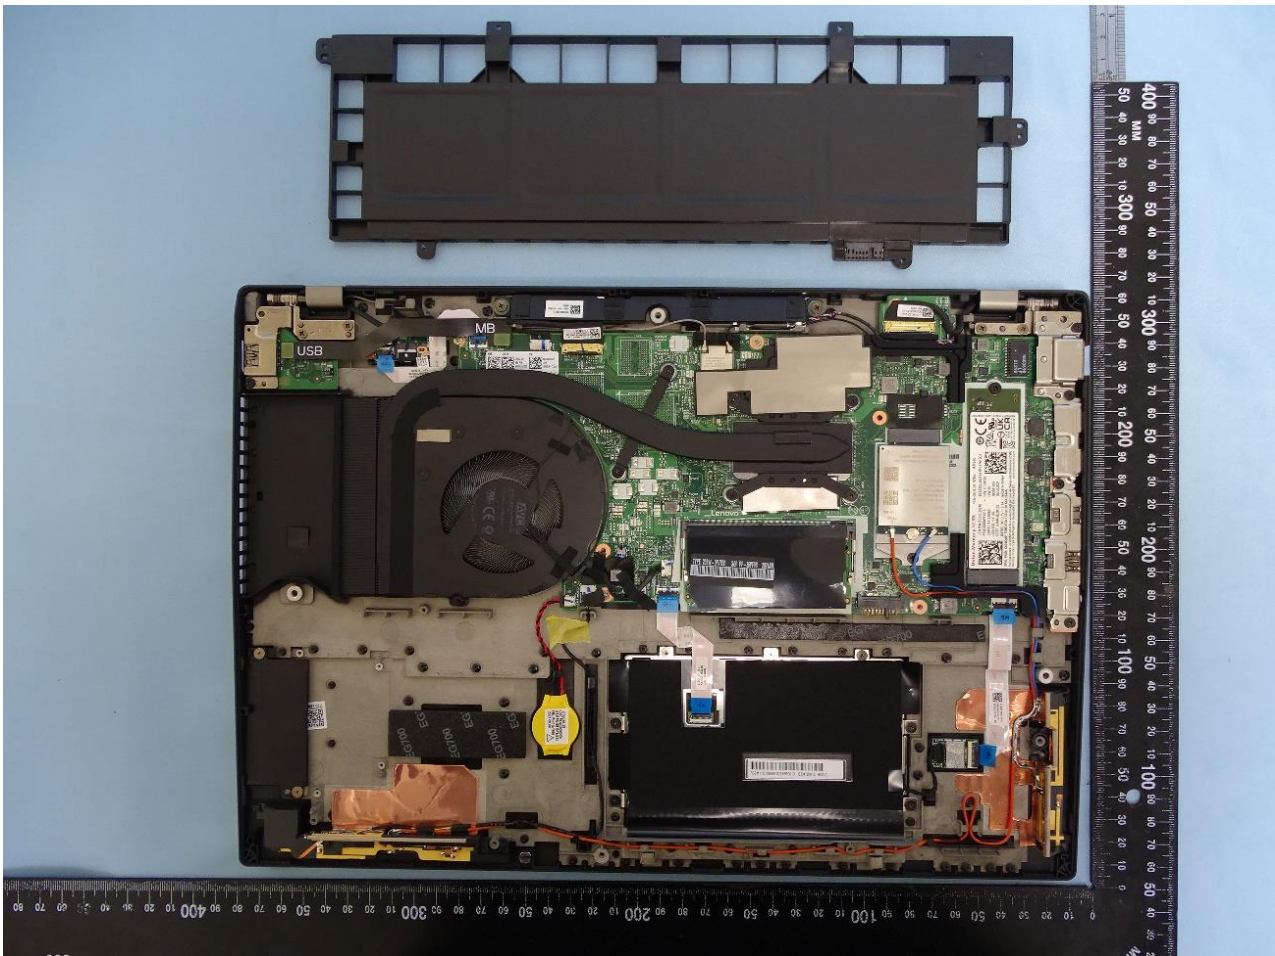

### 3. Internal Photograph of EUT

Brand Name: Lenovo / Model Name: TP00136A; TP00136B

WWAN Main Antenna (AWAN Antenna)

WWAN Aux. and GNSS Antenna (AWAN Antenna)

WLAN Main Antenna (AWAN Antenna)

WLAN Aux. and Bluetooth Antenna (AWAN Antenna)