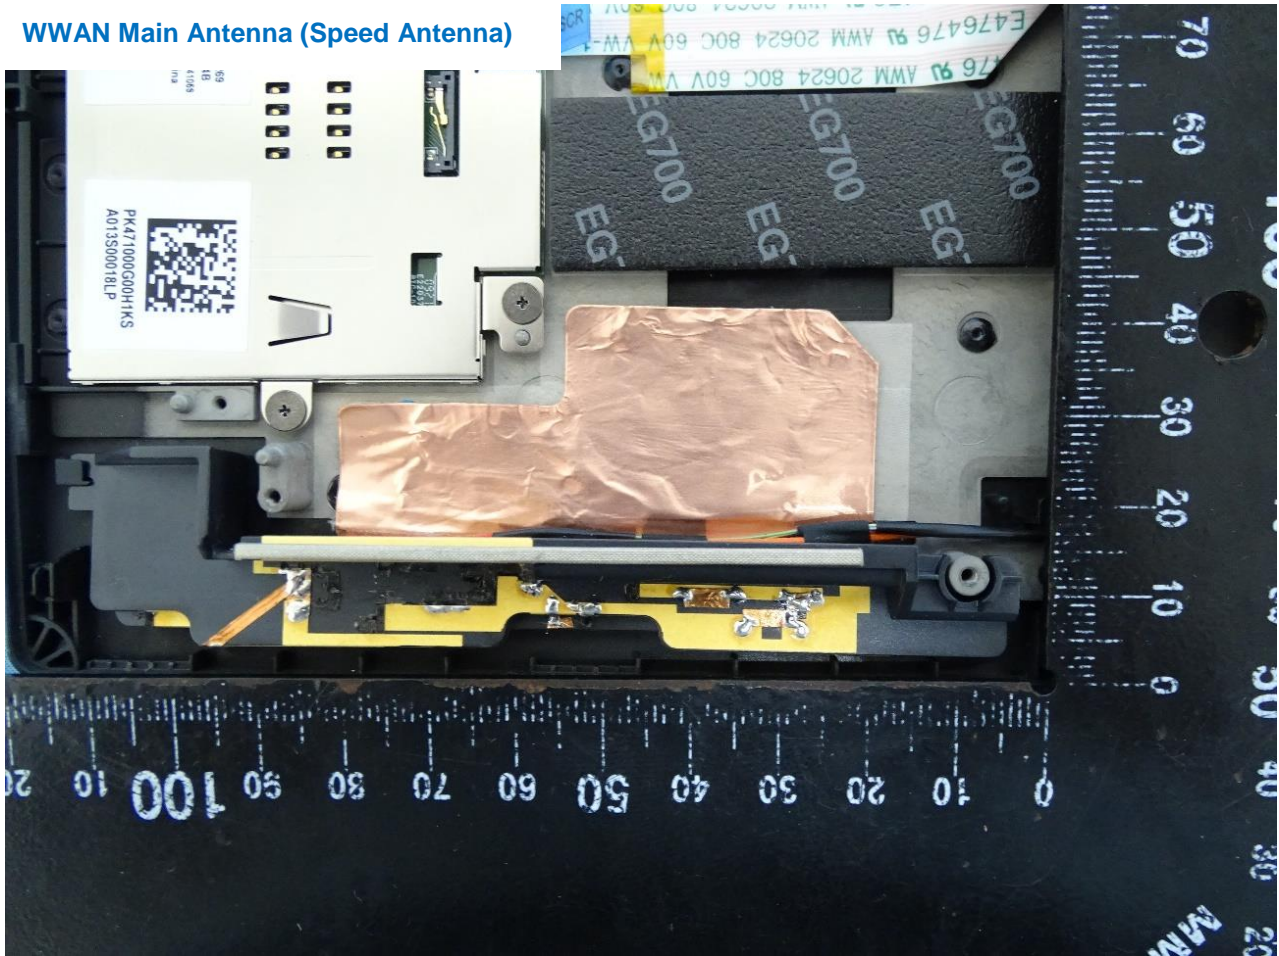

WWAN Main Antenna (Speed Antenna)