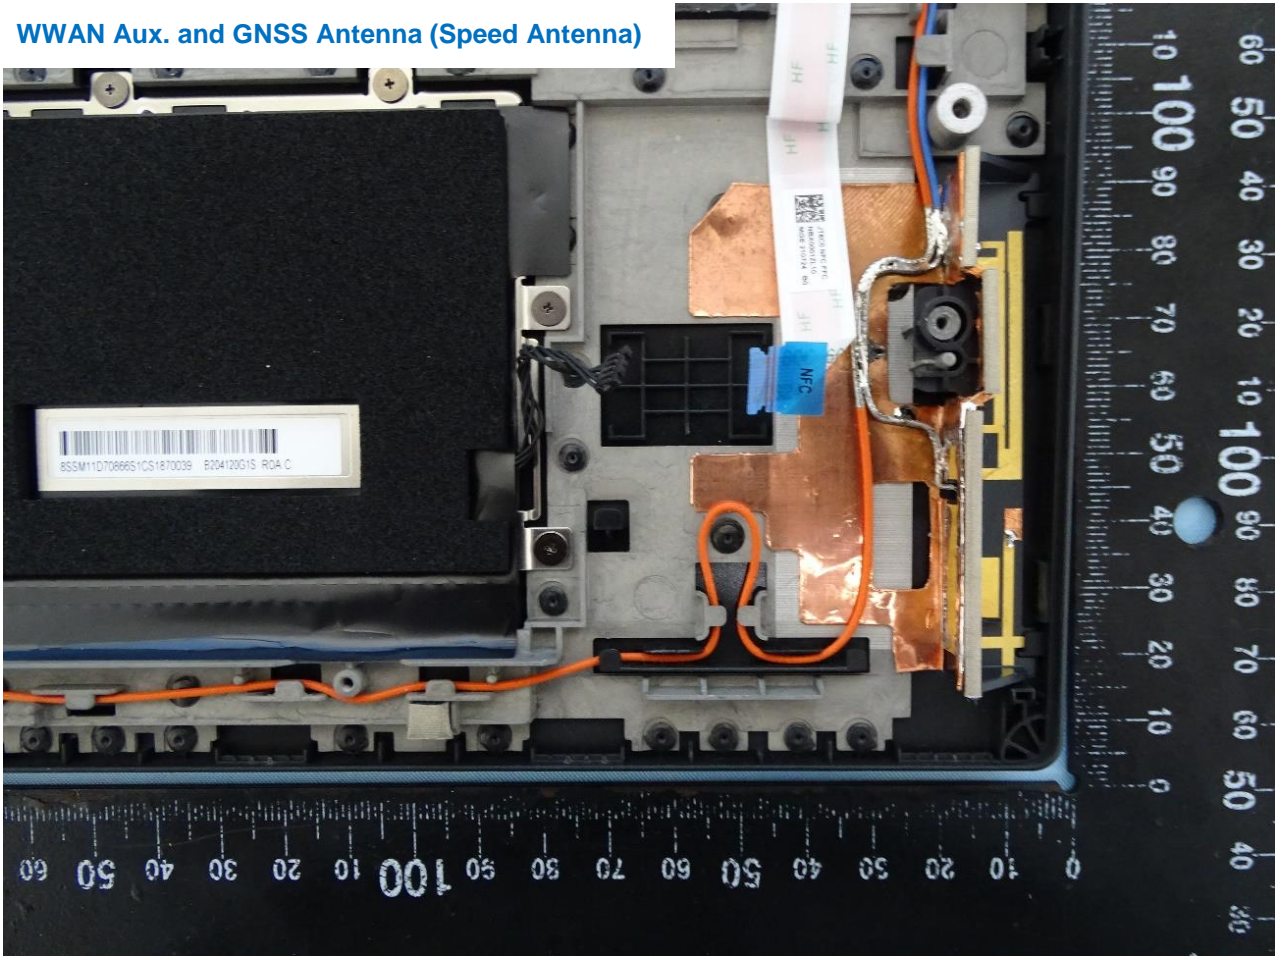

WWAN Aux. and GNSS Antenna (Speed Antenna)