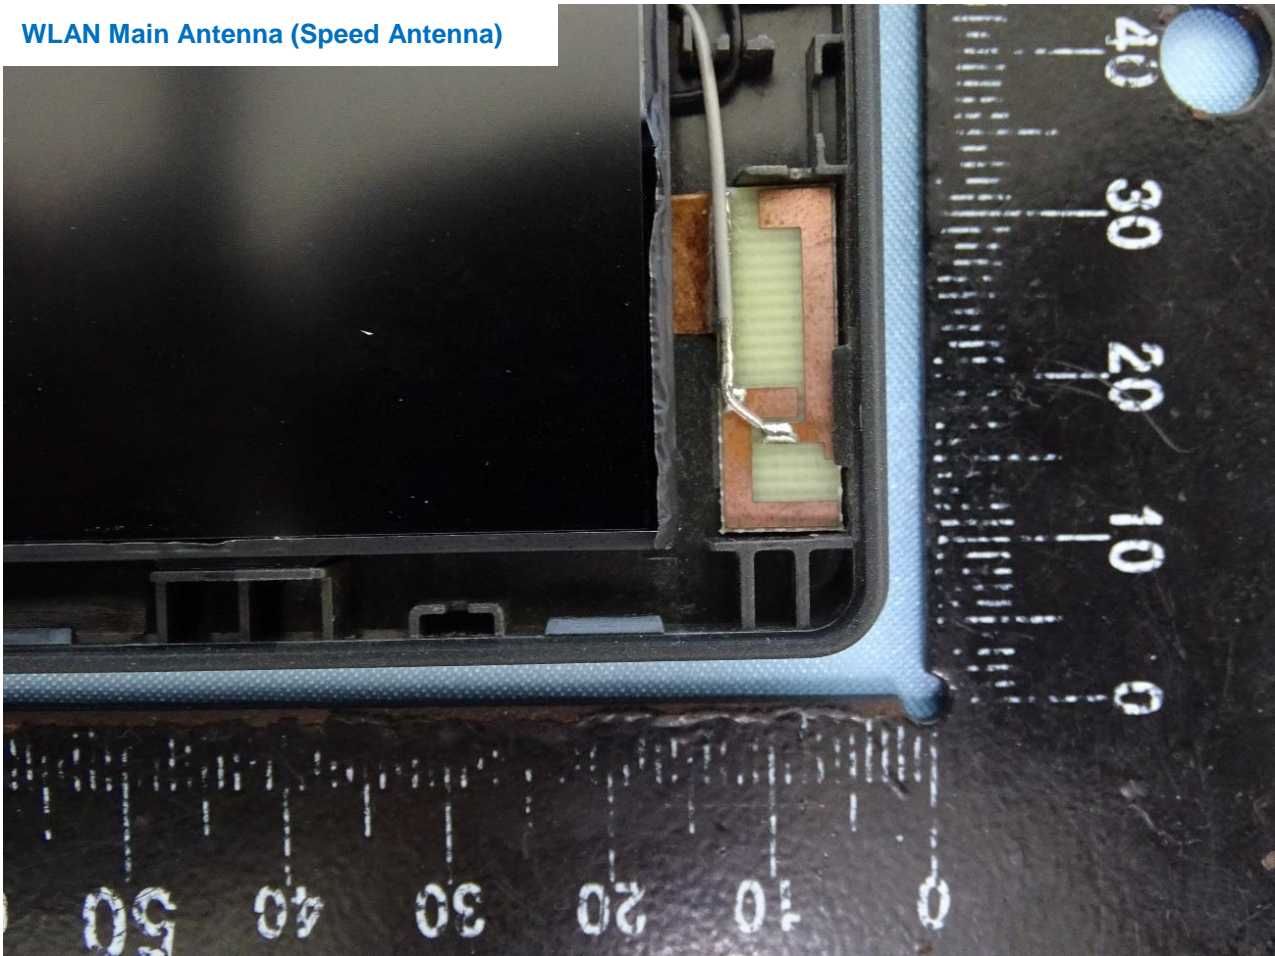

WLAN Main Antenna (Speed Antenna)