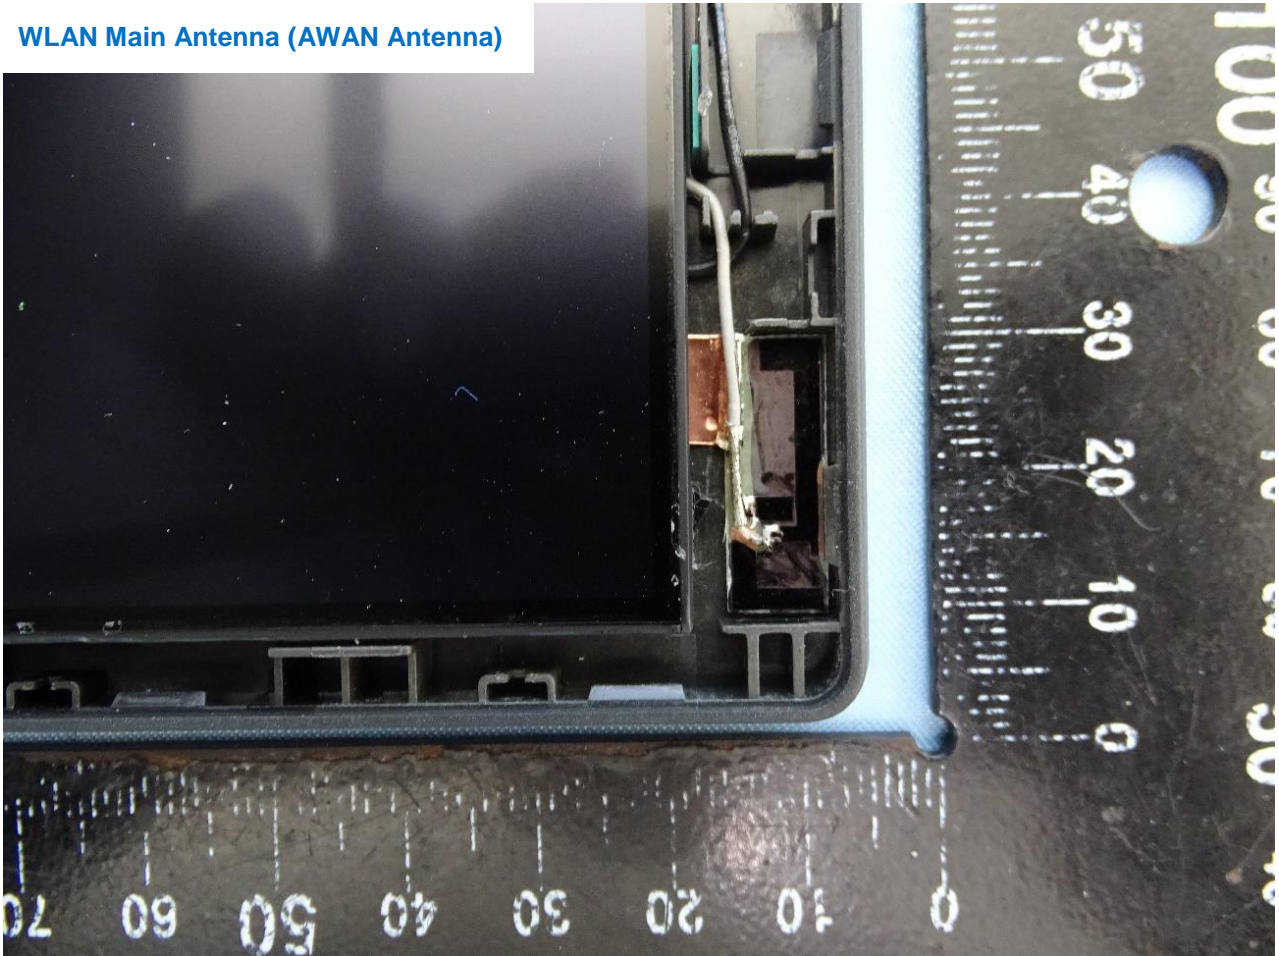

### 3. Internal Photograph of EUT

Brand Name: Lenovo / Model Name: TP00136A; TP00136B

WWAN Main Antenna (AWAN Antenna)

WWAN Aux. and GNSS Antenna (AWAN Antenna)

WLAN Main Antenna (AWAN Antenna)

WLAN Aux. and Bluetooth Antenna (AWAN Antenna)