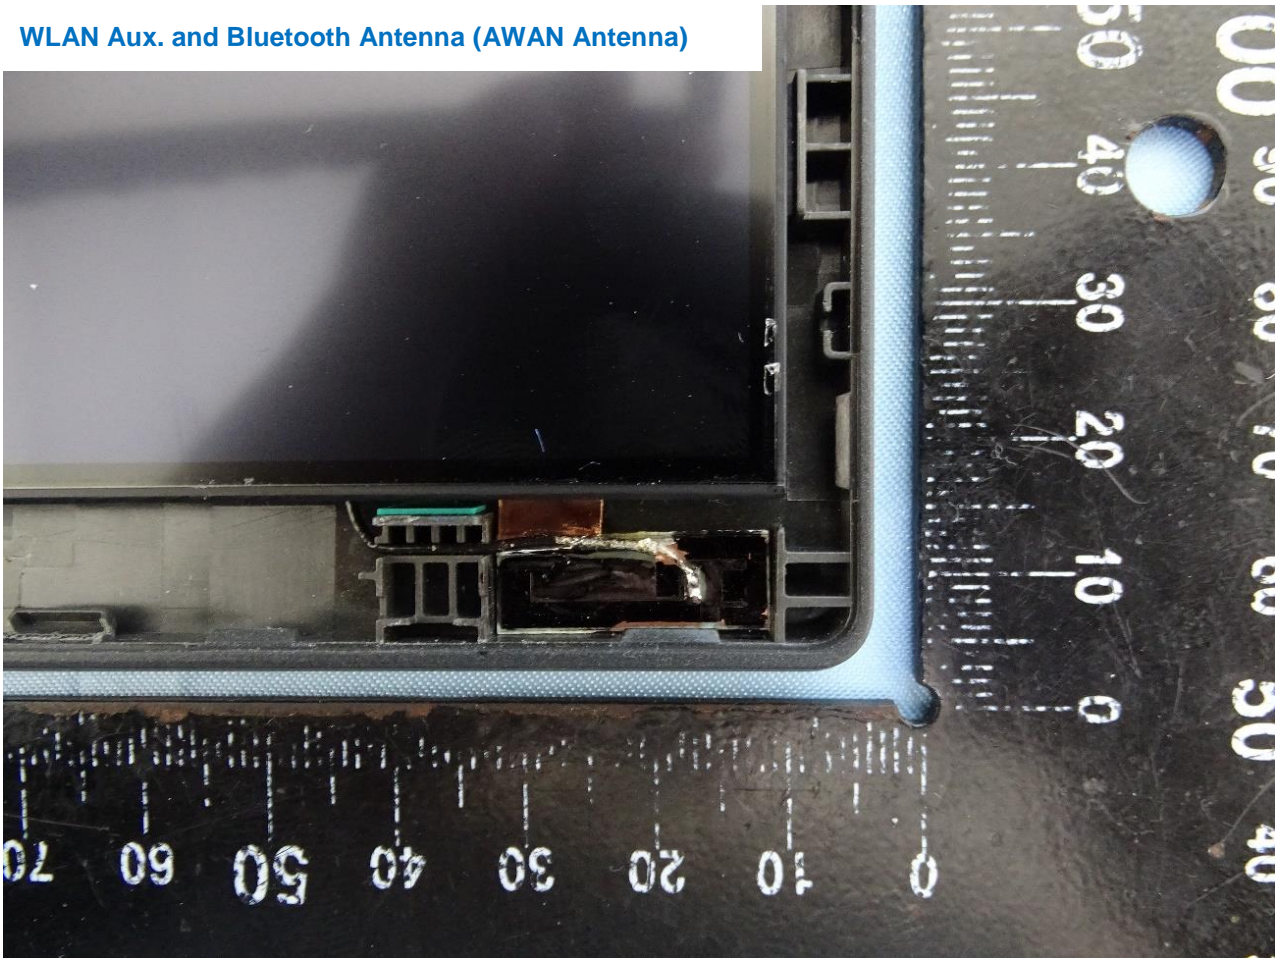

### 3. Internal Photograph of EUT

Brand Name: Lenovo / Model Name: TP00136A; TP00136B

WWAN Main Antenna (AWAN Antenna)

WWAN Aux. and GNSS Antenna (AWAN Antenna)

WLAN Main Antenna (AWAN Antenna)

WLAN Aux. and Bluetooth Antenna (AWAN Antenna)