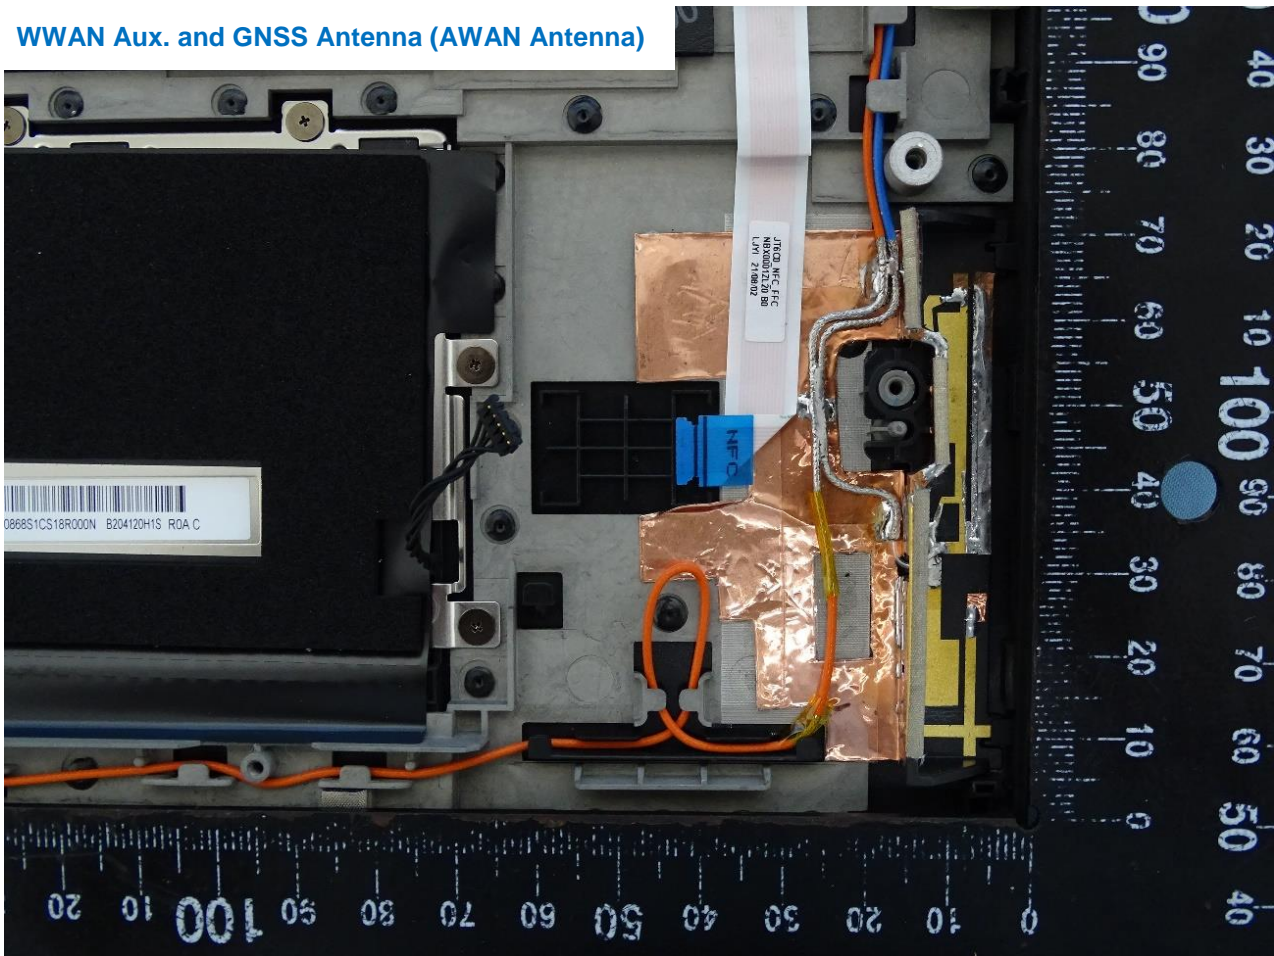

### 3. Internal Photograph of EUT

Brand Name: Lenovo / Model Name: TP00136A; TP00136B

WWAN Main Antenna (AWAN Antenna)

WWAN Aux. and GNSS Antenna (AWAN Antenna)

WLAN Main Antenna (AWAN Antenna)

WLAN Aux. and Bluetooth Antenna (AWAN Antenna)