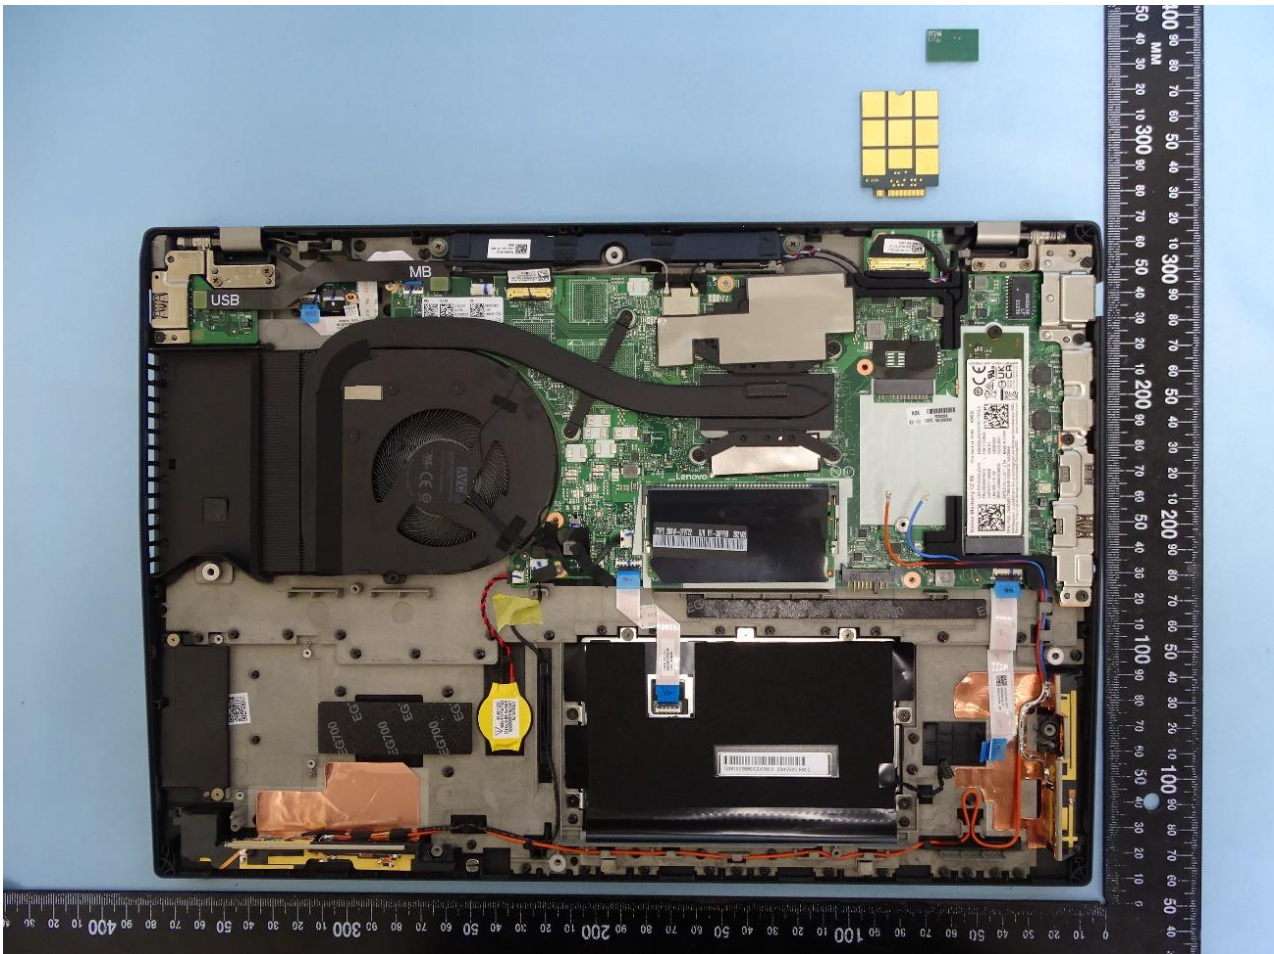

### 3. Internal Photograph of EUT

Brand Name: Lenovo / Model Name: TP00136A; TP00136B

WWAN Main Antenna (AWAN Antenna)

WWAN Aux. and GNSS Antenna (AWAN Antenna)

WLAN Main Antenna (AWAN Antenna)

WLAN Aux. and Bluetooth Antenna (AWAN Antenna)