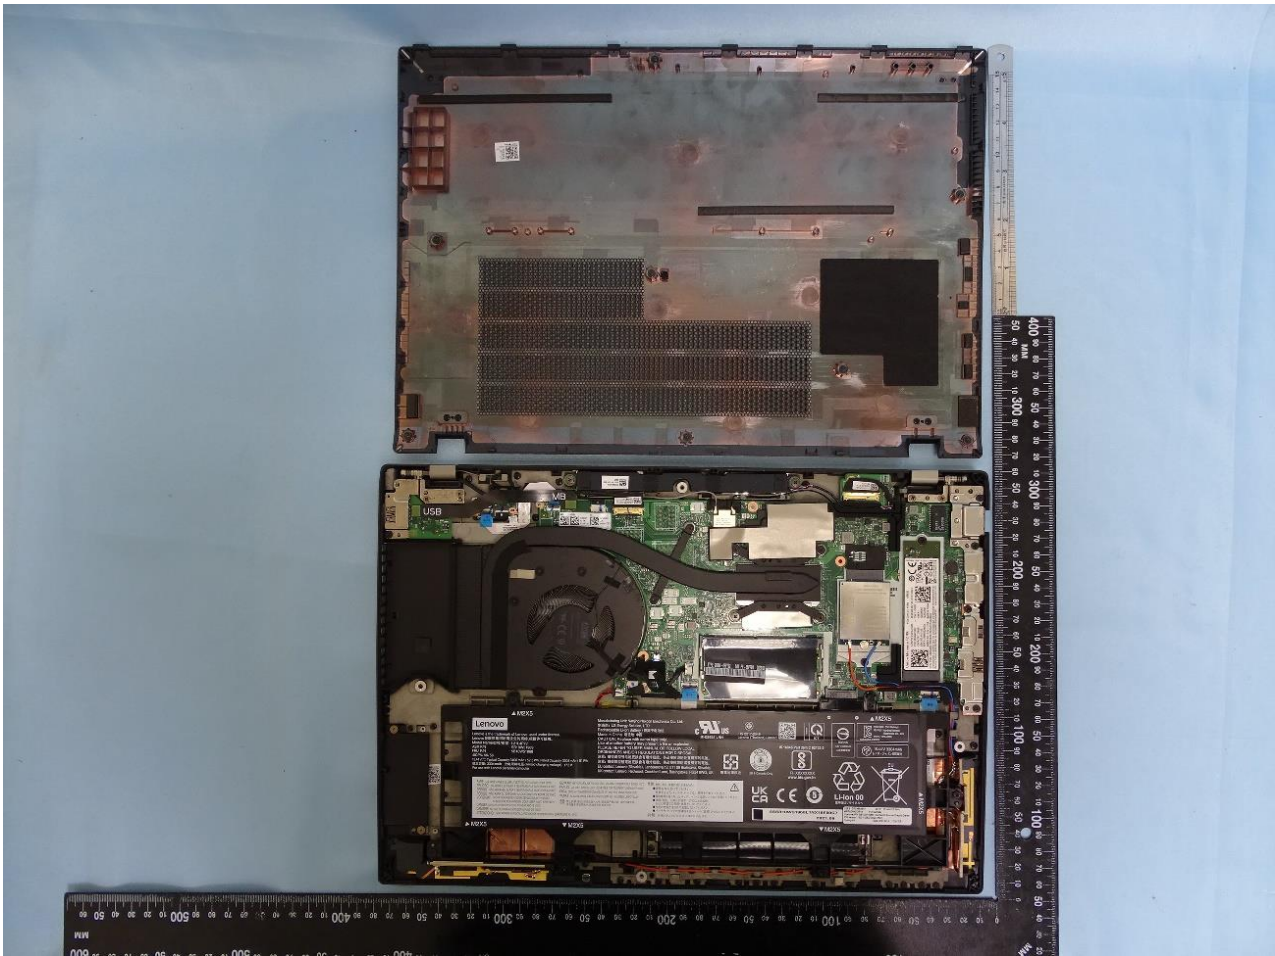

### 3. Internal Photograph of EUT

Brand Name: Lenovo / Model Name: TP00136A; TP00136B

WWAN Main Antenna (AWAN Antenna)

WWAN Aux. and GNSS Antenna (AWAN Antenna)

WLAN Main Antenna (AWAN Antenna)

WLAN Aux. and Bluetooth Antenna (AWAN Antenna)