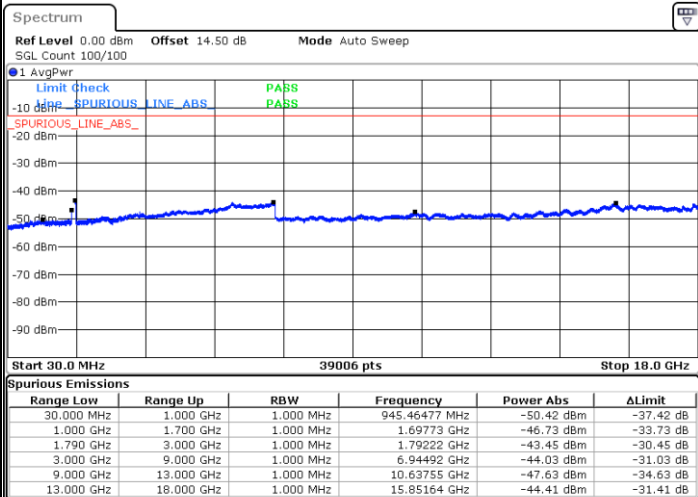

N/A

Date: 3.JAN.2021 02:17:52

LTE Band 66C / 15MHz+15MHz

64QAM

Highest Channel / 1RB0 and 1RB74

Highest Channel / 1RB74 and 1RB0

Date: 3.JAN.2021 02:35:39

Date: 3.JAN.2021 02:44:43

Highest Channel / FullIRB

N/A

Date: 3.JAN.2021 02:33:19

LTE Band 66C / 15MHz+20MHz

64QAM

Lowest Channel / 1RB0 and 1RB99

Lowest Channel / 1RB74 and 1RB80

Date: 3.JAN.2021 03:07:02

Date: 3.JAN.2021 03:15:37

Lowest Channel / FullIRB

N/A

Date: 3.JAN.2021 03:03:38

LTE Band 66C / 15MHz+20MHz

64QAM

Middle Channel / 1RB0 and 1RB9

Middle Channel / 1RB74 and 1RB0

Date: 3.JAN.2021 03:36:18

Date: 3.JAN.2021 03:54:27

Middle Channel / FullRB

N/A

Date: 3.JAN.2021 03:32:40

LTE Band 66C / 15MHz+20MHz

64QAM

Highest Channel / 1RB0 and 1RB99