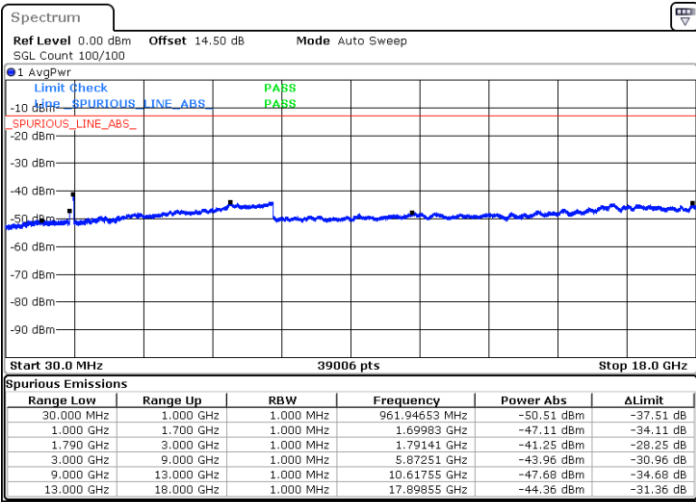

LTE Band 66C / 15MHz+15MHz

64QAM

Lowest Channel / 1RB0 and 1RB74

Lowest Channel / 1RB74 and 1RB0

Date: 3.JAN.2021 02:04:38

Date: 3.JAN.2021 02:11:34

Lowest Channel / FullRB

N/A

Date: 3.JAN.2021 02:02:52

LTE Band 66C / 15MHz+15MHz

64QAM

Middle Channel / 1RB0 and 1RB74

Middle Channel / 1RB74 and 1RB0

Date: 3.JAN.2021 02:18:49

Date: 3.JAN.2021 02:26:03

Middle Channel / FullRB

N/A

Date: 3.JAN.2021 02:17:52

LTE Band 66C / 15MHz+15MHz

64QAM

Highest Channel / 1RB0 and 1RB74

Highest Channel / 1RB74 and 1RB0

Date: 3.JAN.2021 02:35:39

Date: 3.JAN.2021 02:44:43

Highest Channel / FullIRB

N/A

Date: 3.JAN.2021 02:33:19

LTE Band 66C / 15MHz+20MHz

64QAM

Lowest Channel / 1RB0 and 1RB99

Lowest Channel / 1RB74 and 1RB80

Date: 3.JAN.2021 03:07:02