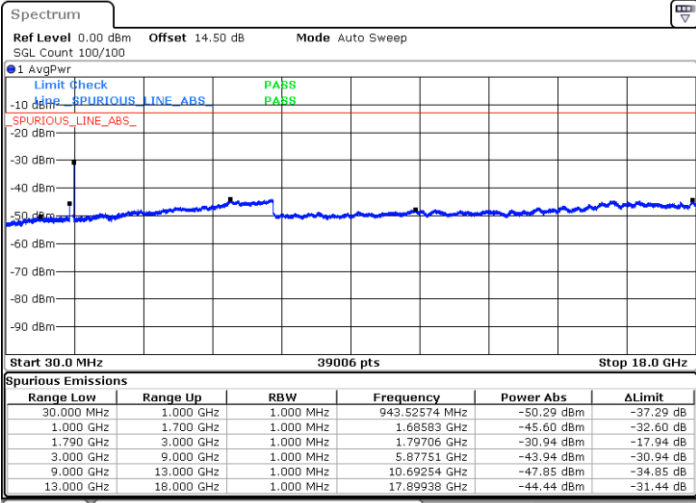

N/A

Date: 2.JAN.2021 22:12:03

LTE Band 66C / 10MHz+20MHz

64QAM

Lowest Channel / 1RB0 and 1RB99

Lowest Channel / 1RB49 and 1RB0

Date: 3.JAN.2021 00:18:28

Date: 3.JAN.2021 00:27:41

Lowest Channel / FullIRB

N/A

Date: 3.JAN.2021 00:16:00

LTE Band 66C / 10MHz+20MHz

64QAM

Middle Channel / 1RB0 and 1RB9

Middle Channel / 1RB49 and 1RB0

Date: 3.JAN.2021 00:33:35

Date: 3.JAN.2021 00:39:56

Middle Channel / FullRB

N/A

Date: 3.JAN.2021 00:32:17

LTE Band 66C / 10MHz+20MHz

64QAM

Highest Channel / 1RB0 and 1RB99

Highest Channel / 1RB49 and 1RB0

Date: 3.JAN.2021 00:47:30

Date: 3.JAN.2021 00:55:50

Highest Channel / FullIRB

N/A

Date: 3.JAN.2021 00:46:01

LTE Band 66C / 15MHz+10MHz

64QAM

Lowest Channel / 1RB0 and 1RB49