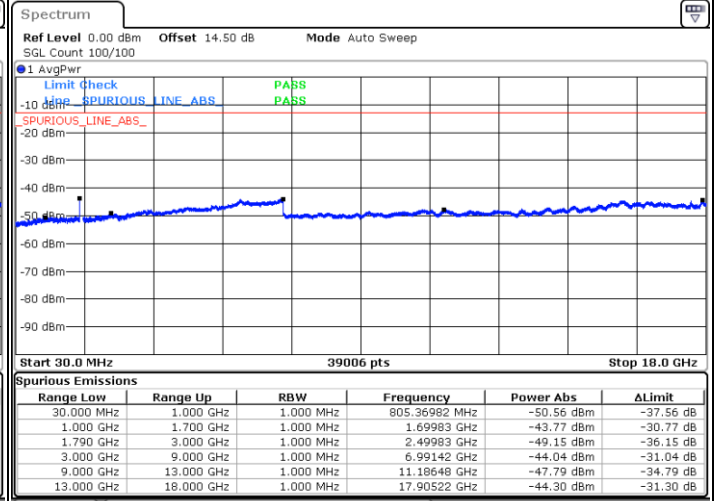

Date: 2.JAN.2021 21:54:31

LTE Band 66C / 10MHz+15MHz

64QAM

Highest Channel / 1RB0 and 1RB74

Highest Channel / 1RB49 and 1RB0

Date: 2.JAN.2021 22:28:24

Date: 2.JAN.2021 22:37:41

Highest Channel / FullIRB

N/A

Date: 2.JAN.2021 22:12:03

LTE Band 66C / 10MHz+20MHz

64QAM

Lowest Channel / 1RB0 and 1RB99

Lowest Channel / 1RB49 and 1RB0

Date: 3.JAN.2021 00:18:28

Date: 3.JAN.2021 00:27:41

Lowest Channel / FullIRB

N/A

Date: 3.JAN.2021 00:16:00

LTE Band 66C / 10MHz+20MHz

64QAM

Middle Channel / 1RB0 and 1RB9

Middle Channel / 1RB49 and 1RB0

Date: 3.JAN.2021 00:33:35

Date: 3.JAN.2021 00:39:56

Middle Channel / FullRB

N/A

Date: 3.JAN.2021 00:32:17

LTE Band 66C / 10MHz+20MHz

64QAM

Highest Channel / 1RB0 and 1RB99

Highest Channel / 1RB49 and 1RB0