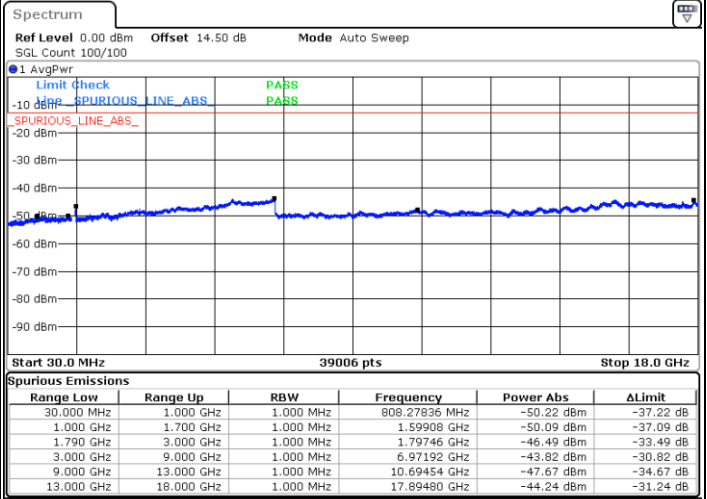

Date: 4.JAN.2021 00:58:09

Highest Channel / FullIRB

N/A

Date: 4.JAN.2021 00:44:55

LTE Band 66C / 5MHz+20MHz

64QAM

Lowest Channel / 1RB0 and 1RB99

Lowest Channel / 1RB24 and 1RB0

Date: 3.JAN.2021 22:22:15

Date: 3.JAN.2021 22:32:12

Lowest Channel / FullIRB

N/A

Date: 3.JAN.2021 22:19:54

LTE Band 66C / 5MHz+20MHz

64QAM

Middle Channel / 1RB0 and 1RB9

Middle Channel / 1RB24 and 1RB0

Date: 3.JAN.2021 22:45:18

Date: 3.JAN.2021 22:51:38

Middle Channel / FullIRB

N/A

Date: 3.JAN.2021 22:44:11

LTE Band 66C / 5MHz+20MHz

64QAM

Highest Channel / 1RB0 and 1RB99

Highest Channel / 1RB24 and 1RB0

Date: 3.JAN.2021 23:01:04

Date: 3.JAN.2021 23:48:12

Highest Channel / FullIRB

N/A

Date: 3.JAN.2021 22:59:03

LTE Band 66C / 10MHz+15MHz