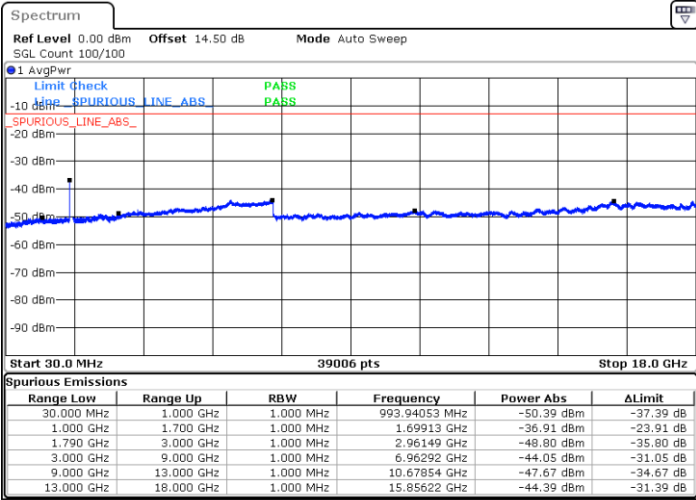

Date: 2.JAN.2021 21:54:31

LTE Band 66C / 10MHz+15MHz

64QAM

Highest Channel / 1RB0 and 1RB74

Highest Channel / 1RB49 and 1RB0

Date: 2.JAN.2021 22:28:24

Date: 2.JAN.2021 22:37:41

Highest Channel / FullIRB

N/A

Date: 2.JAN.2021 22:12:03

LTE Band 66C / 10MHz+20MHz

64QAM

Lowest Channel / 1RB0 and 1RB99

Lowest Channel / 1RB49 and 1RB0

Date: 3.JAN.2021 00:18:28

Date: 3.JAN.2021 00:27:41

Lowest Channel / FullIRB

N/A

Date: 3.JAN.2021 00:16:00

LTE Band 66C / 10MHz+20MHz

64QAM

Middle Channel / 1RB0 and 1RB9

Middle Channel / 1RB49 and 1RB0

Date: 3.JAN.2021 00:33:35

Date: 3.JAN.2021 00:39:56

Middle Channel / FullRB

N/A

Date: 3.JAN.2021 00:32:17

LTE Band 66C / 10MHz+20MHz

64QAM

Highest Channel / 1RB0 and 1RB99

Highest Channel / 1RB49 and 1RB0