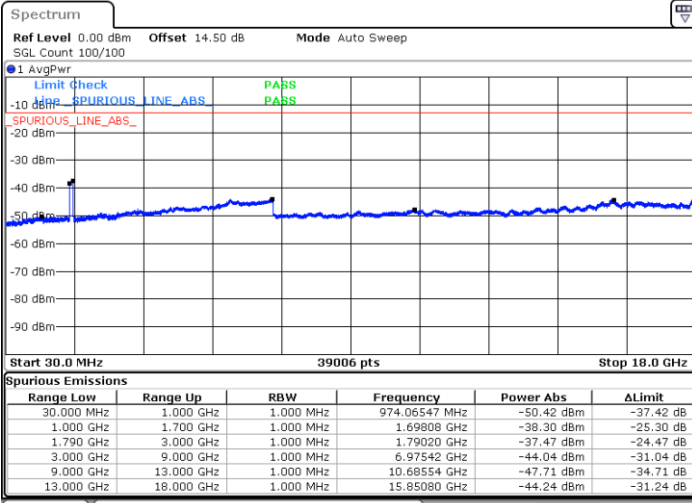

Date: 4.JAN.2021 00:58:09

Highest Channel / FullIRB

N/A

Date: 4.JAN.2021 00:44:55

LTE Band 66C / 5MHz+20MHz

64QAM

Lowest Channel / 1RB0 and 1RB99

Lowest Channel / 1RB24 and 1RB0

Date: 3.JAN.2021 22:22:15

Date: 3.JAN.2021 22:32:12

Lowest Channel / FullIRB

N/A

Date: 3.JAN.2021 22:19:54

LTE Band 66C / 5MHz+20MHz

64QAM

Middle Channel / 1RB0 and 1RB9

Middle Channel / 1RB24 and 1RB0

Date: 3.JAN.2021 22:45:18

Date: 3.JAN.2021 22:51:38

Middle Channel / FullIRB

N/A

Date: 3.JAN.2021 22:44:11

LTE Band 66C / 5MHz+20MHz

64QAM

Highest Channel / 1RB0 and 1RB99

Highest Channel / 1RB24 and 1RB0

Date: 3.JAN.2021 23:01:04

Date: 3.JAN.2021 23:48:12

Highest Channel / FullIRB

N/A

Date: 3.JAN.2021 22:59:03

LTE Band 66C / 10MHz+15MHz