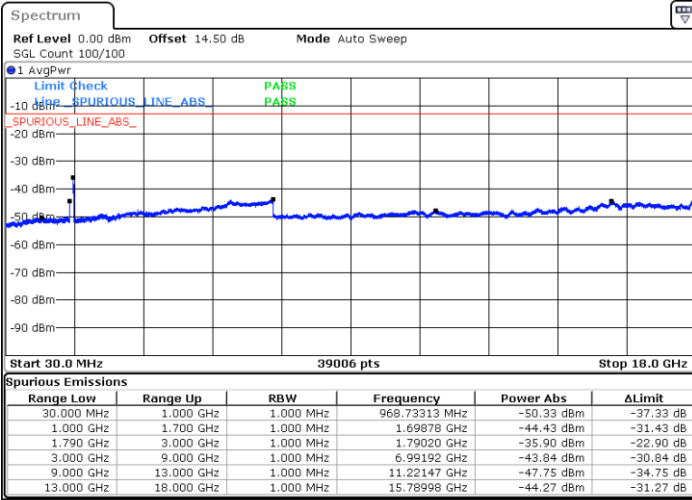

N/A

Date: 3.JAN.2021 23:54:05

LTE Band 66C / 20MHz+20MHz

16QAM

MiddleChannel / 1RB0 and 1RB99

Middle Channel / 1RB99 and 1RB0

Date: 4.JAN.2021 00:30:19

Date: 4.JAN.2021 00:33:54

Middle Channel / FullIRB

N/A

Date: 4.JAN.2021 00:15:57

LTE Band 66C / 20MHz+20MHz

16QAM

Highest Channel / 1RB0 and 1RB99

Highest Channel / 1RB99 and 1RB0

Date: 4.JAN.2021 00:53:08

Date: 4.JAN.2021 00:58:09

Highest Channel / FullIRB

N/A

Date: 4.JAN.2021 00:44:55

LTE Band 66C / 5MHz+20MHz

64QAM

Lowest Channel / 1RB0 and 1RB99

Lowest Channel / 1RB24 and 1RB0

Date: 3.JAN.2021 22:22:15

Date: 3.JAN.2021 22:32:12

Lowest Channel / FullIRB

N/A

Date: 3.JAN.2021 22:19:54

LTE Band 66C / 5MHz+20MHz

64QAM

Middle Channel / 1RB0 and 1RB9