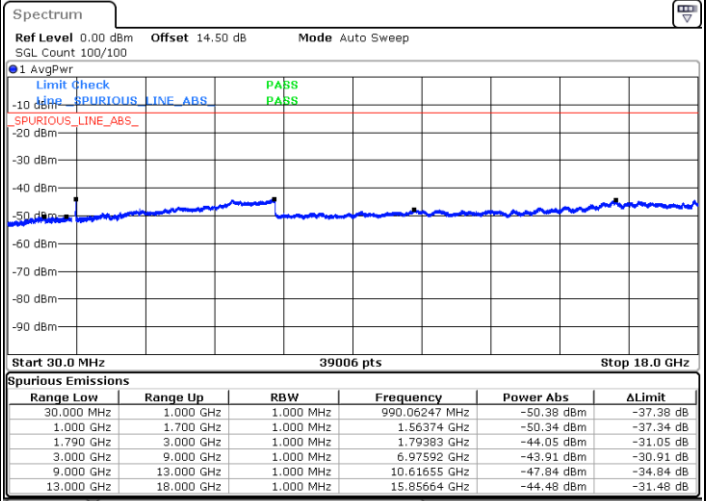

Lowest Channel / 1RB0 and 1RB74

Lowest Channel / 1RB99 and 1RB0

Date: 3.JAN.2021 04:29:54

Date: 3.JAN.2021 04:35:08

Lowest Channel / FullIRB

N/A

Date: 3.JAN.2021 04:23:27

LTE Band 66C / 20MHz+15MHz

16QAM

Middle Channel / 1RB0 and 1RB74

Middle Channel / 1RB99 and 1RB0

Date: 3.JAN.2021 04:45:20

Date: 3.JAN.2021 04:50:34

Middle Channel / FullRB

N/A

Date: 3.JAN.2021 04:41:05

LTE Band 66C / 20MHz+15MHz

16QAM

Highest Channel / 1RB0 and 1RB74

Highest Channel / 1RB99 and 1RB0

Date: 3.JAN.2021 05:10:15

Date: 3.JAN.2021 05:15:42

Highest Channel / FullIRB

N/A

Date: 3.JAN.2021 04:57:33

LTE Band 66C / 20MHz+20MHz

16QAM

Lowest Channel / 1RB0 and 1RB99

Lowest Channel / 1RB99 and 1RB0

Date: 3.JAN.2021 23:59:42

Date: 4.JAN.2021 00:05:16

Lowest Channel / FullIRB