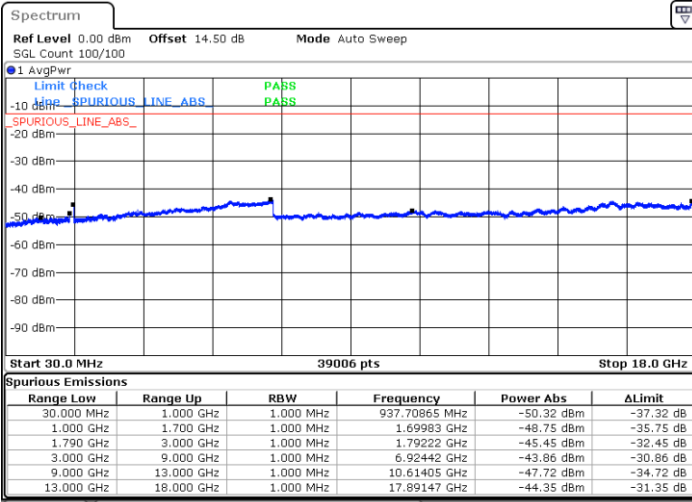

Date: 4.JAN.2021 00:58:09

Highest Channel / FullIRB

N/A

Date: 4.JAN.2021 00:44:55

LTE Band 66C / 5MHz+20MHz

64QAM

Lowest Channel / 1RB0 and 1RB99

Lowest Channel / 1RB24 and 1RB0

Date: 3.JAN.2021 22:22:15

Date: 3.JAN.2021 22:32:12

Lowest Channel / FullIRB

N/A

Date: 3.JAN.2021 22:19:54

LTE Band 66C / 5MHz+20MHz

64QAM

Middle Channel / 1RB0 and 1RB9

Middle Channel / 1RB24 and 1RB0

Date: 3.JAN.2021 22:45:18

Date: 3.JAN.2021 22:51:38

Middle Channel / FullIRB

N/A

Date: 3.JAN.2021 22:44:11

LTE Band 66C / 5MHz+20MHz

64QAM

Highest Channel / 1RB0 and 1RB99

Highest Channel / 1RB24 and 1RB0

Date: 3.JAN.2021 23:01:04

Date: 3.JAN.2021 23:48:12

Highest Channel / FullIRB

N/A

Date: 3.JAN.2021 22:59:03

LTE Band 66C / 10MHz+15MHz