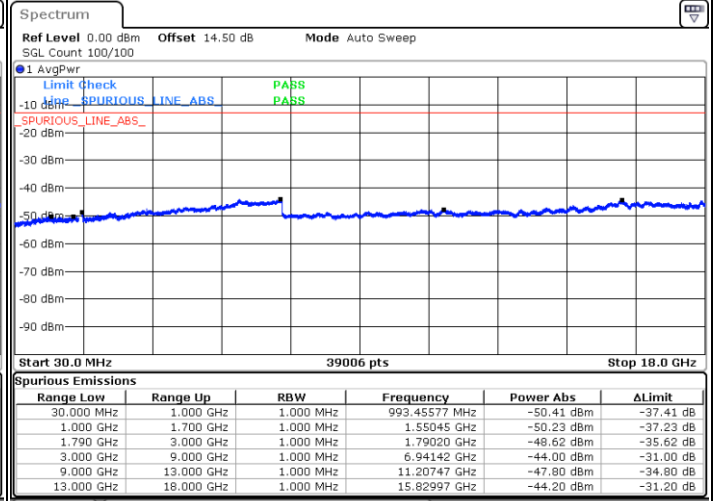

Date: 3.JAN.2021 01:14:43

Lowest Channel / FullIRB

N/A

Date: 3.JAN.2021 01:02:24

LTE Band 66C / 20MHz+10MHz

16QAM

Middle Channel / 1RB0 and 1RB49

Middle Channel / 1RB99 and 1RB0

Date: 3.JAN.2021 01:24:13

Date: 3.JAN.2021 01:27:24

Middle Channel / FullRB

N/A

Date: 3.JAN.2021 01:20:49

LTE Band 66C / 20MHz+10MHz

16QAM

Highest Channel / 1RB0 and 1RB49

Highest Channel / 1RB99 and 1RB0

Date: 3.JAN.2021 01:47:52

Date: 3.JAN.2021 01:54:11

Highest Channel / FullIRB

N/A

Date: 3.JAN.2021 01:42:41

LTE Band 66C / 20MHz+15MHz

16QAM

Lowest Channel / 1RB0 and 1RB74

Lowest Channel / 1RB99 and 1RB0

Date: 3.JAN.2021 04:29:54

Date: 3.JAN.2021 04:35:08

Lowest Channel / FullIRB

N/A

Date: 3.JAN.2021 04:23:27

LTE Band 66C / 20MHz+15MHz