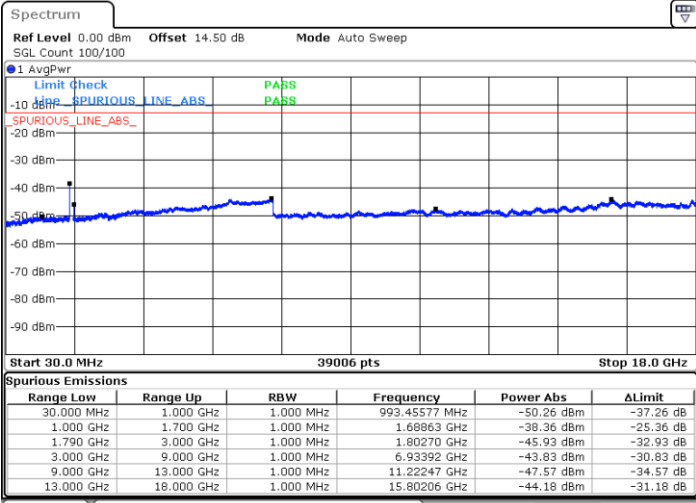

Middle Channel / FullIRB

N/A

Date: 4.JAN.2021 00:15:57

LTE Band 66C / 20MHz+20MHz

16QAM

Highest Channel / 1RB0 and 1RB99

Highest Channel / 1RB99 and 1RB0

Date: 4.JAN.2021 00:53:08

Date: 4.JAN.2021 00:58:09

Highest Channel / FullIRB

N/A

Date: 4.JAN.2021 00:44:55

LTE Band 66C / 5MHz+20MHz

64QAM

Lowest Channel / 1RB0 and 1RB99

Lowest Channel / 1RB24 and 1RB0

Date: 3.JAN.2021 22:22:15

Date: 3.JAN.2021 22:32:12

Lowest Channel / FullIRB

N/A

Date: 3.JAN.2021 22:19:54

LTE Band 66C / 5MHz+20MHz

64QAM

Middle Channel / 1RB0 and 1RB9