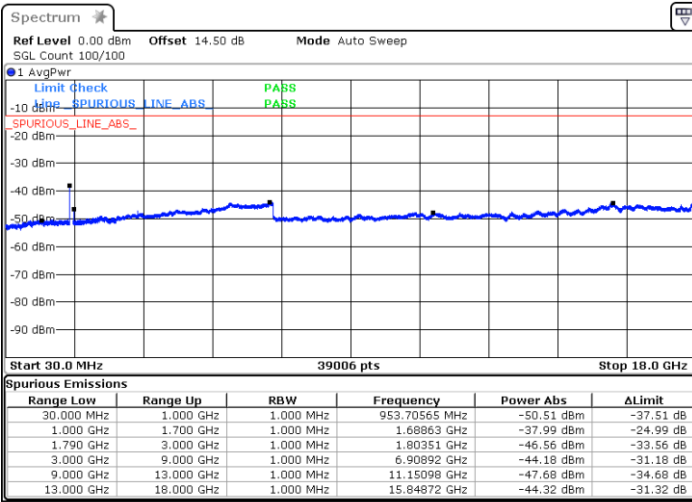

Date: 3.JAN.2021 00:39:56

Middle Channel / FullRB

N/A

Date: 3.JAN.2021 00:32:17

LTE Band 66C / 10MHz+20MHz

64QAM

Highest Channel / 1RB0 and 1RB99

Highest Channel / 1RB49 and 1RB0

Date: 3.JAN.2021 00:47:30

Date: 3.JAN.2021 00:55:50

Highest Channel / FullIRB

N/A

Date: 3.JAN.2021 00:46:01

LTE Band 66C / 15MHz+10MHz

64QAM

Lowest Channel / 1RB0 and 1RB49

Lowest Channel / 1RB74 and 1RB0

Date: 2.JAN.2021 22:48:26

Date: 2.JAN.2021 22:58:46

Lowest Channel / FullIRB

N/A

Date: 2.JAN.2021 22:45:25

LTE Band 66C / 15MHz+10MHz

64QAM

Middle Channel / 1RB0 and 1RB49

Middle Channel / 1RB74 and 1RB0

Date: 2.JAN.2021 23:08:50

Date: 2.JAN.2021 23:15:17

Middle Channel / FullIRB

N/A

Date: 2.JAN.2021 23:07:39

LTE Band 66C / 15MHz+10MHz