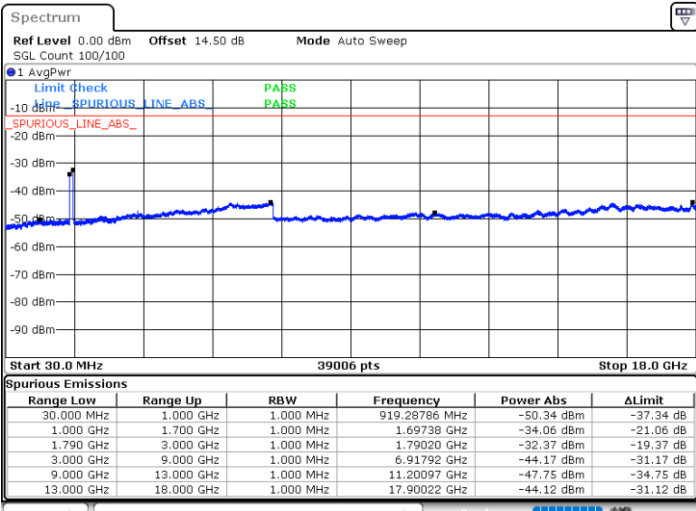

Highest Channel / 1RB0 and 1RB99

Highest Channel / 1RB24 and 1RB0

Date: 3.JAN.2021 23:01:04

Date: 3.JAN.2021 23:48:12

Highest Channel / FullIRB

N/A

Date: 3.JAN.2021 22:59:03

LTE Band 66C / 10MHz+15MHz

64QAM

Lowest Channel / 1RB0 and 1RB74

Lowest Channel / 1RB49 and 1RB0

Date: 2.JAN.2021 21:38:39

Date: 2.JAN.2021 21:49:13

Lowest Channel / FullIRB

N/A

Date: 2.JAN.2021 21:34:45

LTE Band 66C / 10MHz+15MHz

64QAM

MiddleChannel / 1RB0 and 1RB74

Middle Channel / 1RB49 and 1RB0

Date: 2.JAN.2021 21:55:47

Date: 2.JAN.2021 22:01:52

Middle Channel / FullIRB

N/A

Date: 2.JAN.2021 21:54:31

LTE Band 66C / 10MHz+15MHz

64QAM

Highest Channel / 1RB0 and 1RB74

Highest Channel / 1RB49 and 1RB0

Date: 2.JAN.2021 22:28:24

Date: 2.JAN.2021 22:37:41

Highest Channel / FullIRB