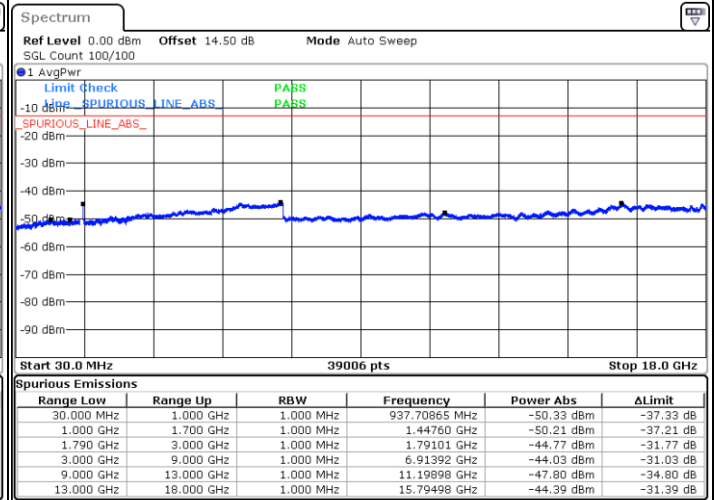

N/A

Date: 3.JAN.2021 02:17:52

LTE Band 66C / 15MHz+15MHz

64QAM

Highest Channel / 1RB0 and 1RB74

Highest Channel / 1RB74 and 1RB0

Date: 3.JAN.2021 02:35:39

Date: 3.JAN.2021 02:44:43

Highest Channel / FullIRB

N/A

Date: 3.JAN.2021 02:33:19

LTE Band 66C / 15MHz+20MHz

64QAM

Lowest Channel / 1RB0 and 1RB99

Lowest Channel / 1RB74 and 1RB80

Date: 3.JAN.2021 03:07:02

Date: 3.JAN.2021 03:15:37

Lowest Channel / FullIRB

N/A

Date: 3.JAN.2021 03:03:38

LTE Band 66C / 15MHz+20MHz

64QAM

Middle Channel / 1RB0 and 1RB9

Middle Channel / 1RB74 and 1RB0

Date: 3.JAN.2021 03:36:18

Date: 3.JAN.2021 03:54:27

Middle Channel / FullRB

N/A

Date: 3.JAN.2021 03:32:40

LTE Band 66C / 15MHz+20MHz

64QAM

Highest Channel / 1RB0 and 1RB99