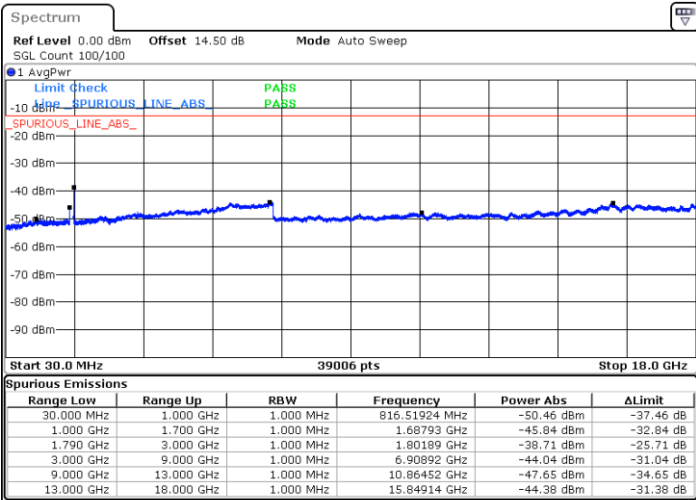

Date: 3.JAN.2021 05:31:28

LTE Band 66C / 20MHz+5MHz

16QAM

Middle Channel / 1RB0 and 1RB24

Middle Channel / 1RB99 and 1RB0

Date: 3.JAN.2021 05:48:10

Date: 3.JAN.2021 05:50:53

Middle Channel / FullRB

N/A

Date: 3.JAN.2021 05:44:02

LTE Band 66C / 20MHz+5MHz

16QAM

Highest Channel / 1RB0 and 1RB24

Highest Channel / 1RB99 and 1RB0

Date: 3.JAN.2021 06:00:28

Date: 3.JAN.2021 06:05:01

Highest Channel / FullIRB

N/A

Date: 3.JAN.2021 05:55:55

LTE Band 66C / 20MHz+10MHz

16QAM

Lowest Channel / 1RB0 and 1RB49

Lowest Channel / 1RB99 and 1RB0

Date: 3.JAN.2021 01:08:39

Date: 3.JAN.2021 01:14:43

Lowest Channel / FullIRB

N/A

Date: 3.JAN.2021 01:02:24

LTE Band 66C / 20MHz+10MHz

16QAM

Middle Channel / 1RB0 and 1RB49

Middle Channel / 1RB99 and 1RB0