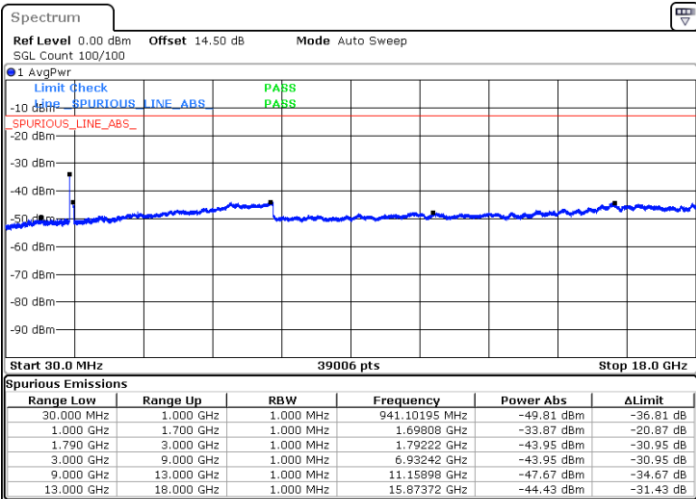

LTE Band 66C / 20MHz+15MHz

16QAM

Highest Channel / 1RB0 and 1RB74

Highest Channel / 1RB99 and 1RB0

Date: 3.JAN.2021 05:10:15

Date: 3.JAN.2021 05:15:42

Highest Channel / FullIRB

N/A

Date: 3.JAN.2021 04:57:33

LTE Band 66C / 20MHz+20MHz

16QAM

Lowest Channel / 1RB0 and 1RB99

Lowest Channel / 1RB99 and 1RB0

Date: 3.JAN.2021 23:59:42

Date: 4.JAN.2021 00:05:16

Lowest Channel / FullIRB

N/A

Date: 3.JAN.2021 23:54:05

LTE Band 66C / 20MHz+20MHz

16QAM

MiddleChannel / 1RB0 and 1RB99

Middle Channel / 1RB99 and 1RB0

Date: 4.JAN.2021 00:30:19

Date: 4.JAN.2021 00:33:54

Middle Channel / FullIRB

N/A

Date: 4.JAN.2021 00:15:57

LTE Band 66C / 20MHz+20MHz

16QAM

Highest Channel / 1RB0 and 1RB99

Highest Channel / 1RB99 and 1RB0

Date: 4.JAN.2021 00:53:08