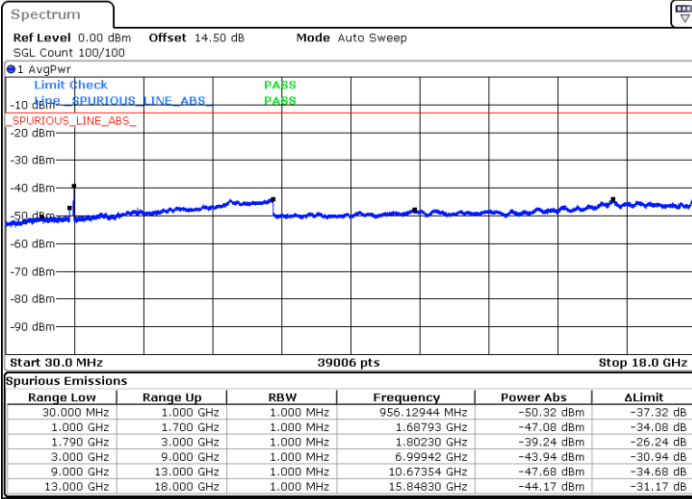

Date: 4.JAN.2021 00:58:09

Highest Channel / FullIRB

N/A

Date: 4.JAN.2021 00:44:55

LTE Band 66C / 5MHz+20MHz

64QAM

Lowest Channel / 1RB0 and 1RB99

Lowest Channel / 1RB24 and 1RB0

Date: 3.JAN.2021 22:22:15

Date: 3.JAN.2021 22:32:12

Lowest Channel / FullIRB

N/A

Date: 3.JAN.2021 22:19:54

LTE Band 66C / 5MHz+20MHz

64QAM

Middle Channel / 1RB0 and 1RB9

Middle Channel / 1RB24 and 1RB0

Date: 3.JAN.2021 22:45:18

Date: 3.JAN.2021 22:51:38

Middle Channel / FullIRB

N/A

Date: 3.JAN.2021 22:44:11

LTE Band 66C / 5MHz+20MHz

64QAM

Highest Channel / 1RB0 and 1RB99

Highest Channel / 1RB24 and 1RB0

Date: 3.JAN.2021 23:01:04

Date: 3.JAN.2021 23:48:12

Highest Channel / FullIRB

N/A

Date: 3.JAN.2021 22:59:03

LTE Band 66C / 10MHz+15MHz