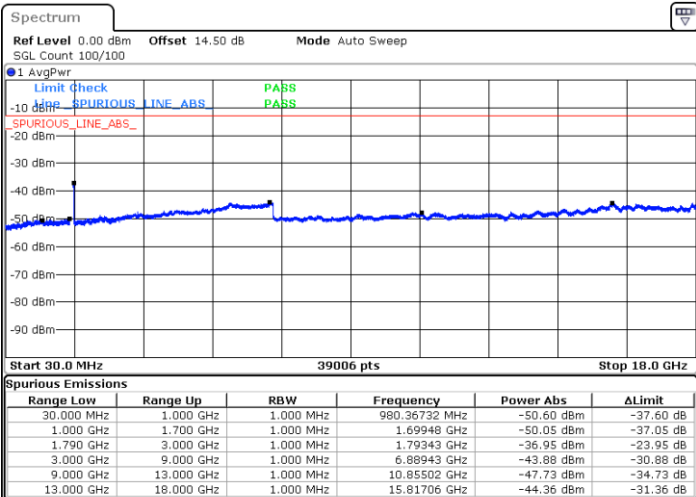

Date: 3.JAN.2021 05:31:28

LTE Band 66C / 20MHz+5MHz

16QAM

Middle Channel / 1RB0 and 1RB24

Middle Channel / 1RB99 and 1RB0

Date: 3.JAN.2021 05:48:10

Date: 3.JAN.2021 05:50:53

Middle Channel / FullRB

N/A

Date: 3.JAN.2021 05:44:02

LTE Band 66C / 20MHz+5MHz

16QAM

Highest Channel / 1RB0 and 1RB24

Highest Channel / 1RB99 and 1RB0

Date: 3.JAN.2021 06:00:28

Date: 3.JAN.2021 06:05:01

Highest Channel / FullIRB

N/A

Date: 3.JAN.2021 05:55:55

LTE Band 66C / 20MHz+10MHz

16QAM

Lowest Channel / 1RB0 and 1RB49

Lowest Channel / 1RB99 and 1RB0

Date: 3.JAN.2021 01:08:39

Date: 3.JAN.2021 01:14:43

Lowest Channel / FullIRB

N/A

Date: 3.JAN.2021 01:02:24

LTE Band 66C / 20MHz+10MHz

16QAM

Middle Channel / 1RB0 and 1RB49

Middle Channel / 1RB99 and 1RB0