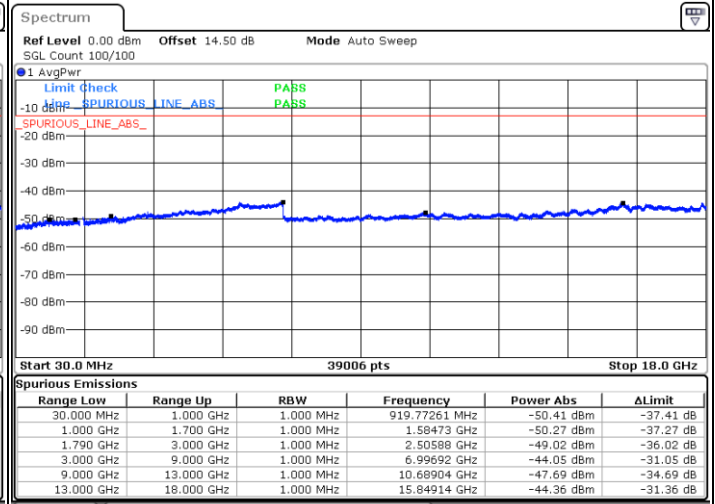

LTE Band 66C / 15MHz+15MHz

64QAM

Lowest Channel / 1RB0 and 1RB74

Lowest Channel / 1RB74 and 1RB0

Date: 3.JAN.2021 02:04:38

Date: 3.JAN.2021 02:11:34

Lowest Channel / FullRB

N/A

Date: 3.JAN.2021 02:02:52

LTE Band 66C / 15MHz+15MHz

64QAM

Middle Channel / 1RB0 and 1RB74

Middle Channel / 1RB74 and 1RB0

Date: 3.JAN.2021 02:18:49

Date: 3.JAN.2021 02:26:03

Middle Channel / FullRB

N/A

Date: 3.JAN.2021 02:17:52

LTE Band 66C / 15MHz+15MHz

64QAM

Highest Channel / 1RB0 and 1RB74

Highest Channel / 1RB74 and 1RB0

Date: 3.JAN.2021 02:35:39

Date: 3.JAN.2021 02:44:43

Highest Channel / FullIRB

N/A

Date: 3.JAN.2021 02:33:19

LTE Band 66C / 15MHz+20MHz

64QAM

Lowest Channel / 1RB0 and 1RB99

Lowest Channel / 1RB74 and 1RB80

Date: 3.JAN.2021 03:07:02