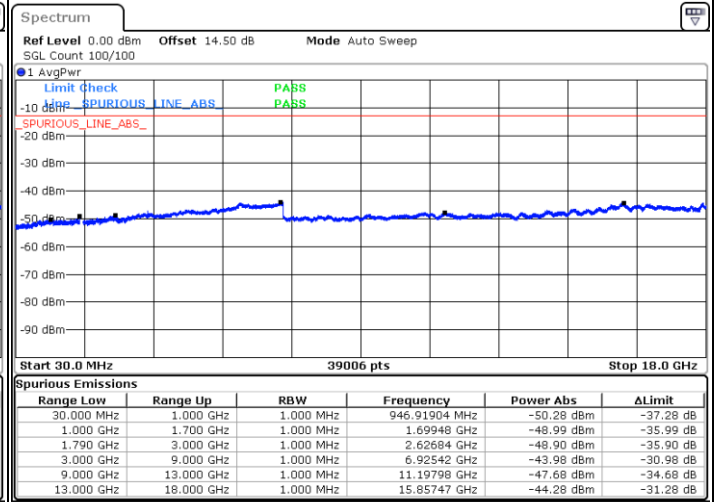

LTE Band 66C / 20MHz+15MHz

16QAM

Highest Channel / 1RB0 and 1RB74

Highest Channel / 1RB99 and 1RB0

Date: 3.JAN.2021 05:10:15

Date: 3.JAN.2021 05:15:42

Highest Channel / FullIRB

N/A

Date: 3.JAN.2021 04:57:33

LTE Band 66C / 20MHz+20MHz

16QAM

Lowest Channel / 1RB0 and 1RB99

Lowest Channel / 1RB99 and 1RB0

Date: 3.JAN.2021 23:59:42

Date: 4.JAN.2021 00:05:16

Lowest Channel / FullIRB

N/A

Date: 3.JAN.2021 23:54:05

LTE Band 66C / 20MHz+20MHz

16QAM

MiddleChannel / 1RB0 and 1RB99

Middle Channel / 1RB99 and 1RB0

Date: 4.JAN.2021 00:30:19

Date: 4.JAN.2021 00:33:54

Middle Channel / FullIRB

N/A

Date: 4.JAN.2021 00:15:57

LTE Band 66C / 20MHz+20MHz

16QAM

Highest Channel / 1RB0 and 1RB99

Highest Channel / 1RB99 and 1RB0

Date: 4.JAN.2021 00:53:08