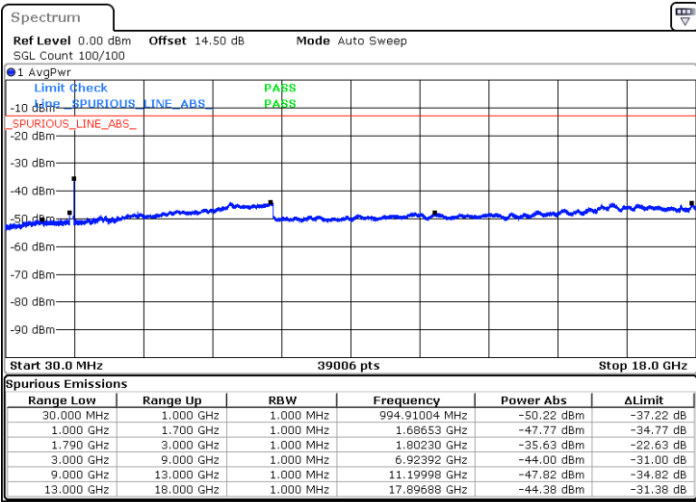

LTE Band 66C / 10MHz+15MHz

64QAM

MiddleChannel / 1RB0 and 1RB74

Middle Channel / 1RB49 and 1RB0

Date: 2.JAN.2021 21:55:47

Date: 2.JAN.2021 22:01:52

Middle Channel / FullIRB

N/A

Date: 2.JAN.2021 21:54:31

LTE Band 66C / 10MHz+15MHz

64QAM

Highest Channel / 1RB0 and 1RB74

Highest Channel / 1RB49 and 1RB0

Date: 2.JAN.2021 22:28:24

Date: 2.JAN.2021 22:37:41

Highest Channel / FullIRB

N/A

Date: 2.JAN.2021 22:12:03

LTE Band 66C / 10MHz+20MHz

64QAM

Lowest Channel / 1RB0 and 1RB99

Lowest Channel / 1RB49 and 1RB0

Date: 3.JAN.2021 00:18:28

Date: 3.JAN.2021 00:27:41

Lowest Channel / FullIRB

N/A

Date: 3.JAN.2021 00:16:00

LTE Band 66C / 10MHz+20MHz

64QAM

Middle Channel / 1RB0 and 1RB9

Middle Channel / 1RB49 and 1RB0

Date: 3.JAN.2021 00:33:35