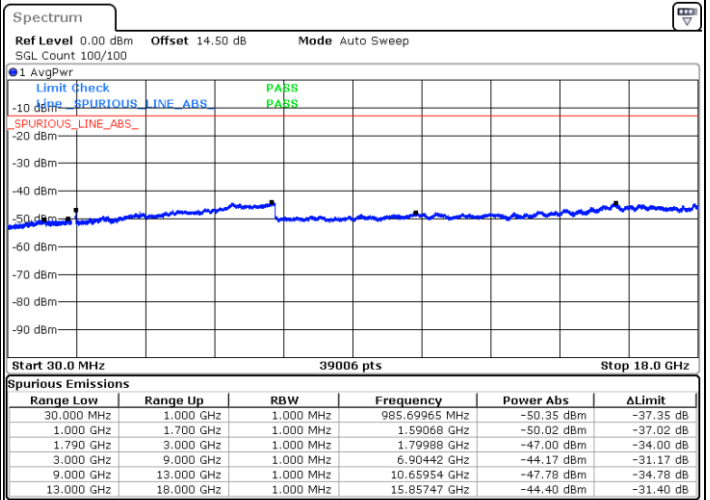

Date: 3.JAN.2021 05:31:28

LTE Band 66C / 20MHz+5MHz

16QAM

Middle Channel / 1RB0 and 1RB24

Middle Channel / 1RB99 and 1RB0

Date: 3.JAN.2021 05:48:10

Date: 3.JAN.2021 05:50:53

Middle Channel / FullRB

N/A

Date: 3.JAN.2021 05:44:02

LTE Band 66C / 20MHz+5MHz

16QAM

Highest Channel / 1RB0 and 1RB24

Highest Channel / 1RB99 and 1RB0

Date: 3.JAN.2021 06:00:28

Date: 3.JAN.2021 06:05:01

Highest Channel / FullIRB

N/A

Date: 3.JAN.2021 05:55:55

LTE Band 66C / 20MHz+10MHz

16QAM

Lowest Channel / 1RB0 and 1RB49

Lowest Channel / 1RB99 and 1RB0

Date: 3.JAN.2021 01:08:39

Date: 3.JAN.2021 01:14:43

Lowest Channel / FullIRB

N/A

Date: 3.JAN.2021 01:02:24

LTE Band 66C / 20MHz+10MHz

16QAM

Middle Channel / 1RB0 and 1RB49

Middle Channel / 1RB99 and 1RB0