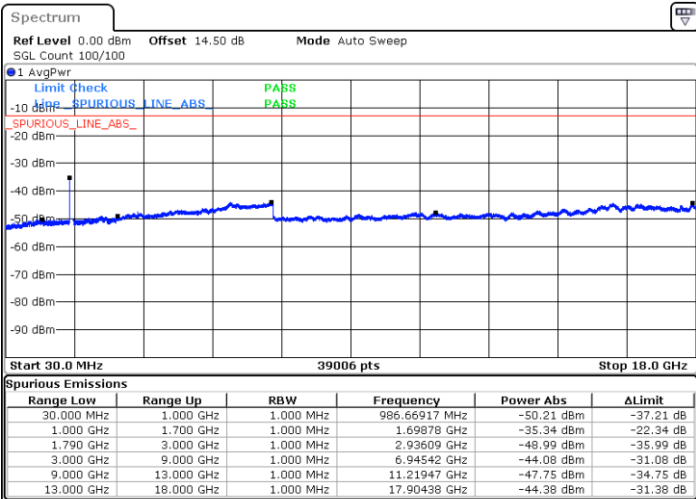

LTE Band 66C / 20MHz+5MHz

16QAM

Lowest Channel / 1RB0 and 1RB24

Lowest Channel / 1RB99 and 1RB0

Date: 3.JAN.2021 05:35:26

Date: 3.JAN.2021 05:39:33

Lowest Channel / FullIRB

N/A

Date: 3.JAN.2021 05:31:28

LTE Band 66C / 20MHz+5MHz

16QAM

Middle Channel / 1RB0 and 1RB24

Middle Channel / 1RB99 and 1RB0

Date: 3.JAN.2021 05:48:10

Date: 3.JAN.2021 05:50:53

Middle Channel / FullRB

N/A

Date: 3.JAN.2021 05:44:02

LTE Band 66C / 20MHz+5MHz

16QAM

Highest Channel / 1RB0 and 1RB24

Highest Channel / 1RB99 and 1RB0

Date: 3.JAN.2021 06:00:28

Date: 3.JAN.2021 06:05:01

Highest Channel / FullIRB

N/A

Date: 3.JAN.2021 05:55:55

LTE Band 66C / 20MHz+10MHz

16QAM

Lowest Channel / 1RB0 and 1RB49

Lowest Channel / 1RB99 and 1RB0

Date: 3.JAN.2021 01:08:39