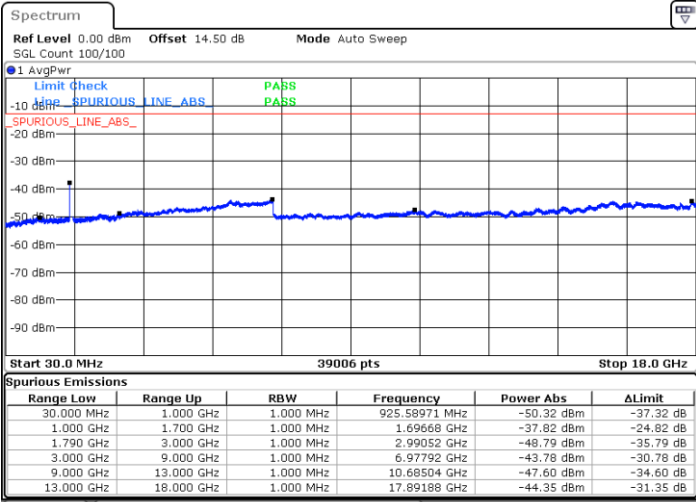

Middle Channel / FullIRB

N/A

Date: 4.JAN.2021 00:15:57

LTE Band 66C / 20MHz+20MHz

16QAM

Highest Channel / 1RB0 and 1RB99

Highest Channel / 1RB99 and 1RB0

Date: 4.JAN.2021 00:53:08

Date: 4.JAN.2021 00:58:09

Highest Channel / FullIRB

N/A

Date: 4.JAN.2021 00:44:55

LTE Band 66C / 5MHz+20MHz

64QAM

Lowest Channel / 1RB0 and 1RB99

Lowest Channel / 1RB24 and 1RB0

Date: 3.JAN.2021 22:22:15

Date: 3.JAN.2021 22:32:12

Lowest Channel / FullIRB

N/A

Date: 3.JAN.2021 22:19:54

LTE Band 66C / 5MHz+20MHz

64QAM

Middle Channel / 1RB0 and 1RB9

Highest Channel / 1RB0 and 1RB99

Highest Channel / 1RB24 and 1RB0

Date: 3.JAN.2021 23:01:04

Date: 3.JAN.2021 23:48:12

Highest Channel / FullIRB

N/A

Date: 3.JAN.2021 22:59:03

LTE Band 66C / 10MHz+15MHz