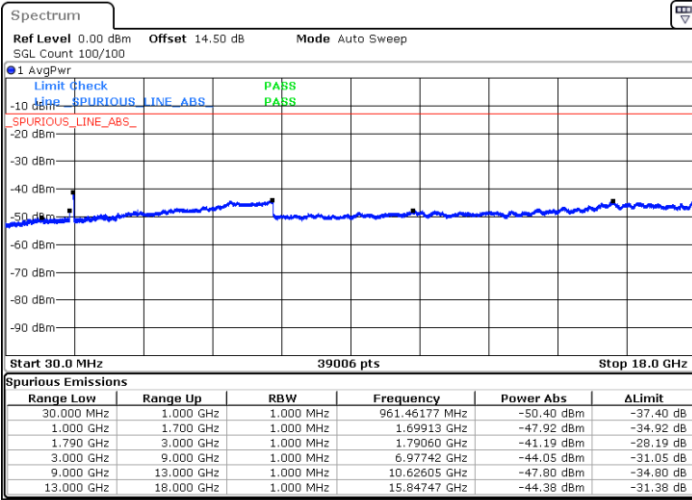

Date: 3.JAN.2021 03:15:37

Lowest Channel / FullIRB

N/A

Date: 3.JAN.2021 03:03:38

LTE Band 66C / 15MHz+20MHz

64QAM

Middle Channel / 1RB0 and 1RB9

Middle Channel / 1RB74 and 1RB0

Date: 3.JAN.2021 03:36:18

Date: 3.JAN.2021 03:54:27

Middle Channel / FullRB

N/A

Date: 3.JAN.2021 03:32:40

LTE Band 66C / 15MHz+20MHz

64QAM

Highest Channel / 1RB0 and 1RB99

Highest Channel / 1RB74 and 1RB0

Date: 3.JAN.2021 04:04:35

Date: 3.JAN.2021 04:13:38

Highest Channel / FullIRB

N/A

Date: 3.JAN.2021 04:02:39