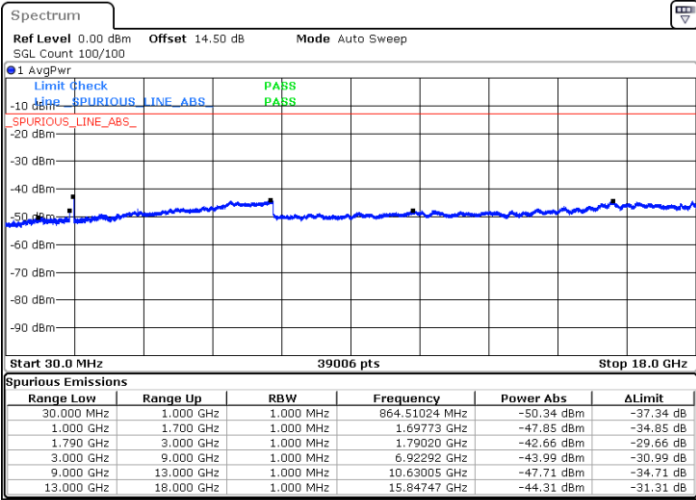

Highest Channel / FullIRB

N/A

Date: 3.JAN.2021 05:55:55

LTE Band 66C / 20MHz+10MHz

16QAM

Lowest Channel / 1RB0 and 1RB49

Lowest Channel / 1RB99 and 1RB0

Date: 3.JAN.2021 01:08:39

Date: 3.JAN.2021 01:14:43

Lowest Channel / FullIRB

N/A

Date: 3.JAN.2021 01:02:24

LTE Band 66C / 20MHz+10MHz

16QAM

Middle Channel / 1RB0 and 1RB49

Middle Channel / 1RB99 and 1RB0

Date: 3.JAN.2021 01:24:13

Date: 3.JAN.2021 01:27:24

Middle Channel / FullRB

N/A

Date: 3.JAN.2021 01:20:49

LTE Band 66C / 20MHz+10MHz

16QAM

Highest Channel / 1RB0 and 1RB49

Highest Channel / 1RB99 and 1RB0

Date: 3.JAN.2021 01:47:52

Date: 3.JAN.2021 01:54:11

Highest Channel / FullIRB

N/A

Date: 3.JAN.2021 01:42:41

LTE Band 66C / 20MHz+15MHz

16QAM