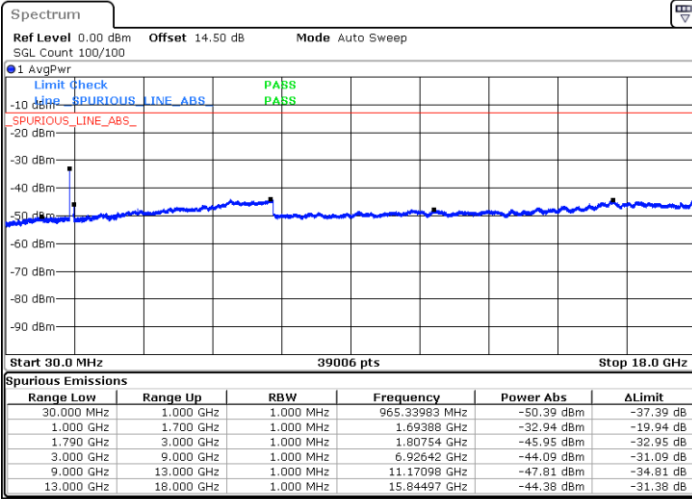

Date: 3.JAN.2021 02:02:52

LTE Band 66C / 15MHz+15MHz

64QAM

Middle Channel / 1RB0 and 1RB74

Middle Channel / 1RB74 and 1RB0

Date: 3.JAN.2021 02:18:49

Date: 3.JAN.2021 02:26:03

Middle Channel / FullRB

N/A

Date: 3.JAN.2021 02:17:52

LTE Band 66C / 15MHz+15MHz

64QAM

Highest Channel / 1RB0 and 1RB74

Highest Channel / 1RB74 and 1RB0

Date: 3.JAN.2021 02:35:39

Date: 3.JAN.2021 02:44:43

Highest Channel / FullIRB

N/A

Date: 3.JAN.2021 02:33:19

LTE Band 66C / 15MHz+20MHz

64QAM

Lowest Channel / 1RB0 and 1RB99

Lowest Channel / 1RB74 and 1RB80

Date: 3.JAN.2021 03:07:02

Date: 3.JAN.2021 03:15:37

Lowest Channel / FullIRB

N/A

Date: 3.JAN.2021 03:03:38

LTE Band 66C / 15MHz+20MHz

64QAM

Middle Channel / 1RB0 and 1RB9

Middle Channel / 1RB74 and 1RB0