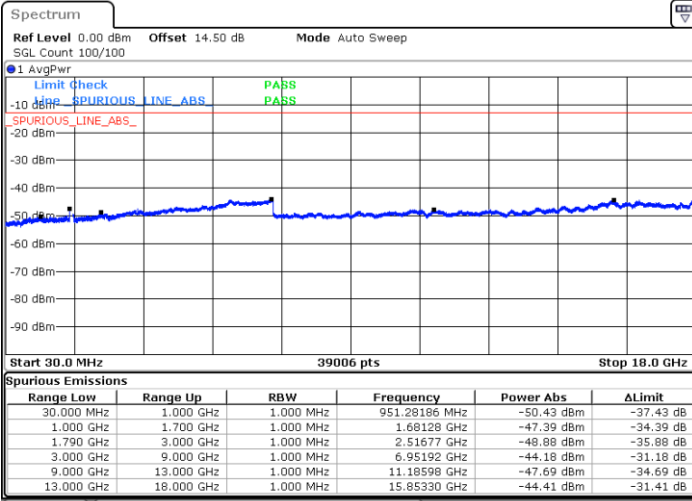

Highest Channel / FullIRB

N/A

Date: 3.JAN.2021 02:33:19

LTE Band 66C / 15MHz+20MHz

64QAM

Lowest Channel / 1RB0 and 1RB99

Lowest Channel / 1RB74 and 1RB80

Date: 3.JAN.2021 03:07:02

Date: 3.JAN.2021 03:15:37

Lowest Channel / FullIRB

N/A

Date: 3.JAN.2021 03:03:38

LTE Band 66C / 15MHz+20MHz

64QAM

Middle Channel / 1RB0 and 1RB9

Middle Channel / 1RB74 and 1RB0

Date: 3.JAN.2021 03:36:18

Date: 3.JAN.2021 03:54:27

Middle Channel / FullRB

N/A

Date: 3.JAN.2021 03:32:40

LTE Band 66C / 15MHz+20MHz

64QAM

Highest Channel / 1RB0 and 1RB99

Highest Channel / 1RB74 and 1RB0

Date: 3.JAN.2021 04:04:35

Date: 3.JAN.2021 04:13:38

Highest Channel / FullIRB

N/A

Date: 3.JAN.2021 04:02:39