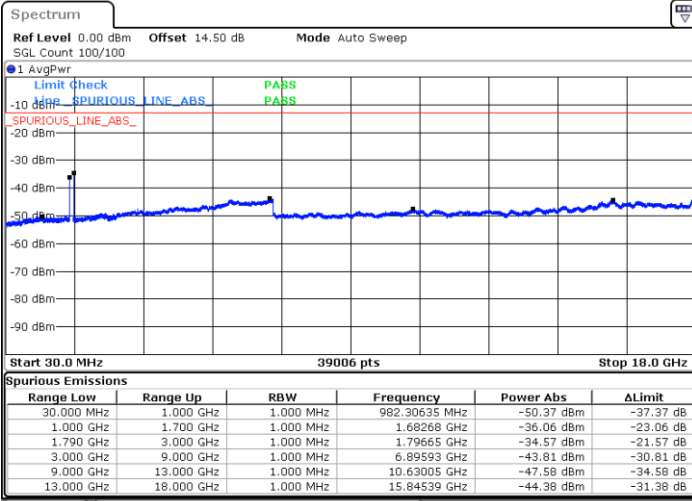

Lowest Channel / 1RB74 and 1RB0

Date: 2.JAN.2021 22:48:26

Date: 2.JAN.2021 22:58:46

Lowest Channel / FullIRB

N/A

Date: 2.JAN.2021 22:45:25

LTE Band 66C / 15MHz+10MHz

64QAM

Middle Channel / 1RB0 and 1RB49

Middle Channel / 1RB74 and 1RB0

Date: 2.JAN.2021 23:08:50

Date: 2.JAN.2021 23:15:17

Middle Channel / FullIRB

N/A

Date: 2.JAN.2021 23:07:39

LTE Band 66C / 15MHz+10MHz

64QAM

Highest Channel / 1RB0 and 1RB49

Highest Channel / 1RB74 and 1RB0

Date: 2.JAN.2021 23:23:23

Date: 3.JAN.2021 00:09:54

Highest Channel / FullIRB

N/A

Date: 2.JAN.2021 23:22:10

LTE Band 66C / 15MHz+15MHz

64QAM

Lowest Channel / 1RB0 and 1RB74

Lowest Channel / 1RB74 and 1RB0

Date: 3.JAN.2021 02:04:38

Date: 3.JAN.2021 02:11:34

Lowest Channel / FullRB

N/A