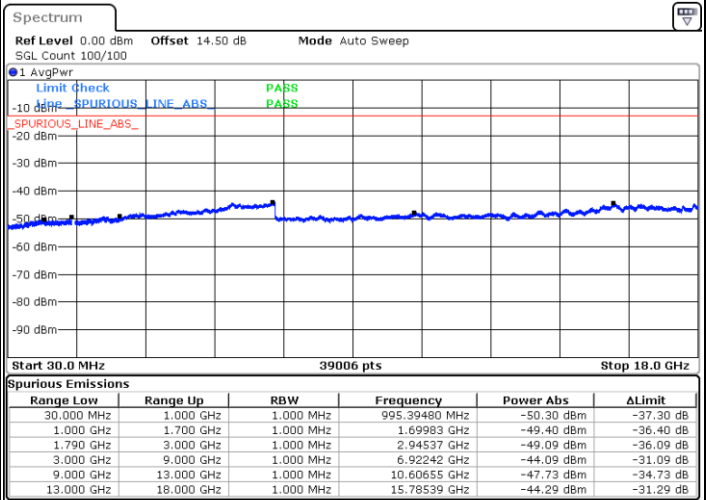

LTE Band 66C / 20MHz+5MHz

16QAM

Lowest Channel / 1RB0 and 1RB24

Lowest Channel / 1RB99 and 1RB0

Date: 3.JAN.2021 05:35:26

Date: 3.JAN.2021 05:39:33

Lowest Channel / FullIRB

N/A

Date: 3.JAN.2021 05:31:28

LTE Band 66C / 20MHz+5MHz

16QAM

Middle Channel / 1RB0 and 1RB24

Middle Channel / 1RB99 and 1RB0

Date: 3.JAN.2021 05:48:10

Date: 3.JAN.2021 05:50:53

Middle Channel / FullRB

N/A

Date: 3.JAN.2021 05:44:02

LTE Band 66C / 20MHz+5MHz

16QAM

Highest Channel / 1RB0 and 1RB24

Highest Channel / 1RB99 and 1RB0

Date: 3.JAN.2021 06:00:28

Date: 3.JAN.2021 06:05:01

Highest Channel / FullIRB

N/A

Date: 3.JAN.2021 05:55:55

LTE Band 66C / 20MHz+10MHz

16QAM

Lowest Channel / 1RB0 and 1RB49

Lowest Channel / 1RB99 and 1RB0

Date: 3.JAN.2021 01:08:39