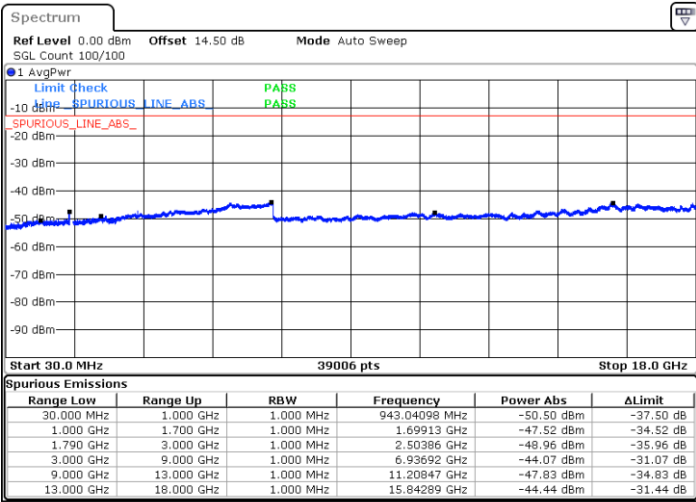

Date: 3.JAN.2021 01:24:13

Date: 3.JAN.2021 01:27:24

Middle Channel / FullRB

N/A

Date: 3.JAN.2021 01:20:49

LTE Band 66C / 20MHz+10MHz

16QAM

Highest Channel / 1RB0 and 1RB49

Highest Channel / 1RB99 and 1RB0

Date: 3.JAN.2021 01:47:52

Date: 3.JAN.2021 01:54:11

Highest Channel / FullIRB

N/A

Date: 3.JAN.2021 01:42:41

LTE Band 66C / 20MHz+15MHz

16QAM

Lowest Channel / 1RB0 and 1RB74

Lowest Channel / 1RB99 and 1RB0

Date: 3.JAN.2021 04:29:54

Date: 3.JAN.2021 04:35:08

Lowest Channel / FullIRB

N/A

Date: 3.JAN.2021 04:23:27

LTE Band 66C / 20MHz+15MHz

LTE Band 66C / 20MHz+15MHz

16QAM

Highest Channel / 1RB0 and 1RB74

Highest Channel / 1RB99 and 1RB0

Date: 3.JAN.2021 05:10:15

Date: 3.JAN.2021 05:15:42

Highest Channel / FullIRB

N/A