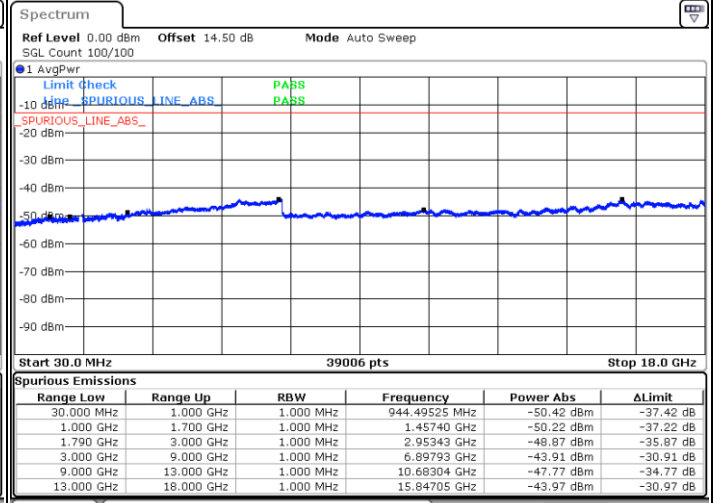

Date: 4.JAN.2021 00:58:09

Highest Channel / FullIRB

N/A

Date: 4.JAN.2021 00:44:55

LTE Band 66C / 5MHz+20MHz

64QAM

Lowest Channel / 1RB0 and 1RB99

Lowest Channel / 1RB24 and 1RB0

Date: 3.JAN.2021 22:22:15

Date: 3.JAN.2021 22:32:12

Lowest Channel / FullIRB

N/A

Date: 3.JAN.2021 22:19:54

LTE Band 66C / 5MHz+20MHz

64QAM

Middle Channel / 1RB0 and 1RB9

Middle Channel / 1RB24 and 1RB0

Date: 3.JAN.2021 22:45:18

Date: 3.JAN.2021 22:51:38

Middle Channel / FullIRB

N/A

Date: 3.JAN.2021 22:44:11

LTE Band 66C / 5MHz+20MHz

64QAM

Highest Channel / 1RB0 and 1RB99

Highest Channel / 1RB24 and 1RB0

Date: 3.JAN.2021 23:01:04

Date: 3.JAN.2021 23:48:12

Highest Channel / FullIRB

N/A

Date: 3.JAN.2021 22:59:03

LTE Band 66C / 10MHz+15MHz