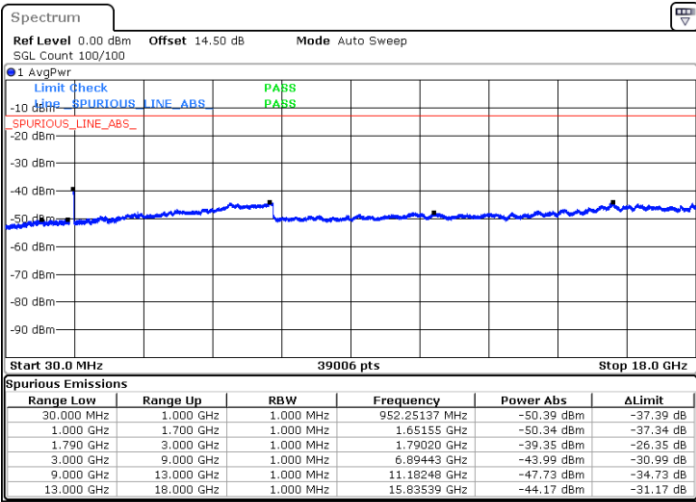

Lowest Channel / 1RB74 and 1RB0

Date: 2.JAN.2021 22:48:26

Date: 2.JAN.2021 22:58:46

Lowest Channel / FullIRB

N/A

Date: 2.JAN.2021 22:45:25

LTE Band 66C / 15MHz+10MHz

64QAM

Middle Channel / 1RB0 and 1RB49

Middle Channel / 1RB74 and 1RB0

Date: 2.JAN.2021 23:08:50

Date: 2.JAN.2021 23:15:17

Middle Channel / FullIRB

N/A

Date: 2.JAN.2021 23:07:39

LTE Band 66C / 15MHz+10MHz

64QAM

Highest Channel / 1RB0 and 1RB49

Highest Channel / 1RB74 and 1RB0

Date: 2.JAN.2021 23:23:23

Date: 3.JAN.2021 00:09:54

Highest Channel / FullIRB

N/A

Date: 2.JAN.2021 23:22:10

LTE Band 66C / 15MHz+15MHz

64QAM

Lowest Channel / 1RB0 and 1RB74

Lowest Channel / 1RB74 and 1RB0

Date: 3.JAN.2021 02:04:38

Date: 3.JAN.2021 02:11:34

Lowest Channel / FullRB

N/A