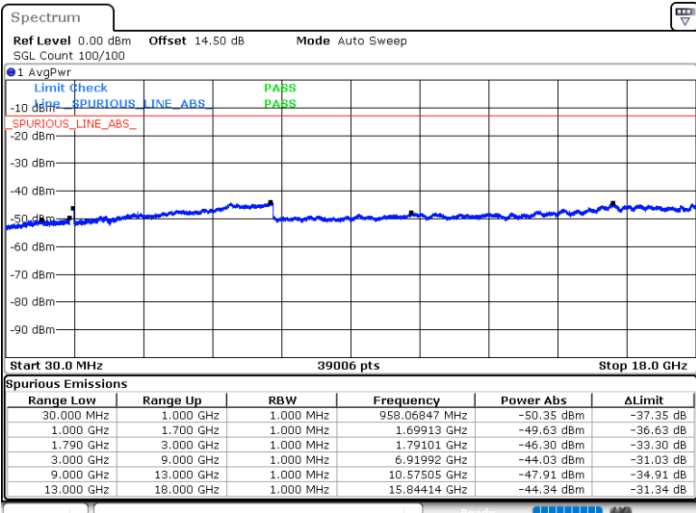

Highest Channel / 1RB0 and 1RB99

Highest Channel / 1RB24 and 1RB0

Date: 3.JAN.2021 23:01:04

Date: 3.JAN.2021 23:48:12

Highest Channel / FullIRB

N/A

Date: 3.JAN.2021 22:59:03

LTE Band 66C / 10MHz+15MHz

64QAM

Lowest Channel / 1RB0 and 1RB74

Lowest Channel / 1RB49 and 1RB0

Date: 2.JAN.2021 21:38:39

Date: 2.JAN.2021 21:49:13

Lowest Channel / FullIRB

N/A

Date: 2.JAN.2021 21:34:45

LTE Band 66C / 10MHz+15MHz

64QAM

MiddleChannel / 1RB0 and 1RB74

Middle Channel / 1RB49 and 1RB0

Date: 2.JAN.2021 21:55:47

Date: 2.JAN.2021 22:01:52

Middle Channel / FullIRB

N/A

Date: 2.JAN.2021 21:54:31

LTE Band 66C / 10MHz+15MHz

64QAM

Highest Channel / 1RB0 and 1RB74

Highest Channel / 1RB49 and 1RB0

Date: 2.JAN.2021 22:28:24

Date: 2.JAN.2021 22:37:41

Highest Channel / FullIRB