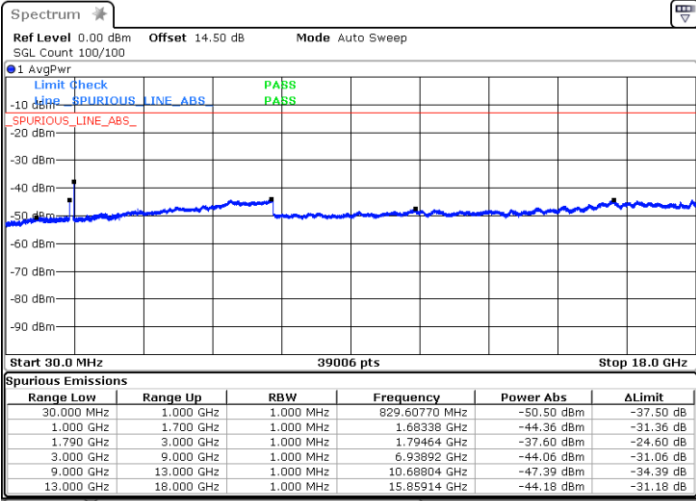

Date: 2.JAN.2021 21:54:31

LTE Band 66C / 10MHz+15MHz

64QAM

Highest Channel / 1RB0 and 1RB74

Highest Channel / 1RB49 and 1RB0

Date: 2.JAN.2021 22:28:24

Date: 2.JAN.2021 22:37:41

Highest Channel / FullIRB

N/A

Date: 2.JAN.2021 22:12:03

LTE Band 66C / 10MHz+20MHz

64QAM

Lowest Channel / 1RB0 and 1RB99

Lowest Channel / 1RB49 and 1RB0

Date: 3.JAN.2021 00:18:28

Date: 3.JAN.2021 00:27:41

Lowest Channel / FullIRB

N/A

Date: 3.JAN.2021 00:16:00

LTE Band 66C / 10MHz+20MHz

64QAM

Middle Channel / 1RB0 and 1RB9

Middle Channel / 1RB49 and 1RB0

Date: 3.JAN.2021 00:33:35

Date: 3.JAN.2021 00:39:56

Middle Channel / FullRB

N/A

Date: 3.JAN.2021 00:32:17

LTE Band 66C / 10MHz+20MHz

64QAM

Highest Channel / 1RB0 and 1RB99

Highest Channel / 1RB49 and 1RB0