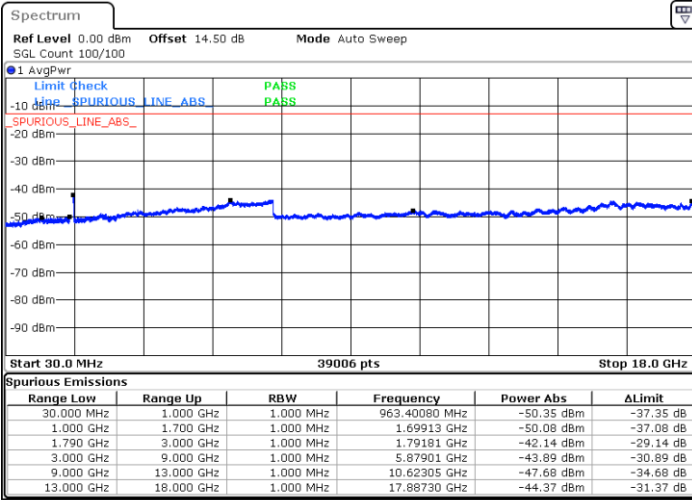

Middle Channel / 1RB24 and 1RB0

Date: 3.JAN.2021 22:45:18

Date: 3.JAN.2021 22:51:38

Middle Channel / FullIRB

N/A

Date: 3.JAN.2021 22:44:11

LTE Band 66C / 5MHz+20MHz

64QAM

Highest Channel / 1RB0 and 1RB99

Highest Channel / 1RB24 and 1RB0

Date: 3.JAN.2021 23:01:04

Date: 3.JAN.2021 23:48:12

Highest Channel / FullIRB

N/A

Date: 3.JAN.2021 22:59:03

LTE Band 66C / 10MHz+15MHz

64QAM

Lowest Channel / 1RB0 and 1RB74

Lowest Channel / 1RB49 and 1RB0

Date: 2.JAN.2021 21:38:39

Date: 2.JAN.2021 21:49:13

Lowest Channel / FullIRB

N/A

Date: 2.JAN.2021 21:34:45