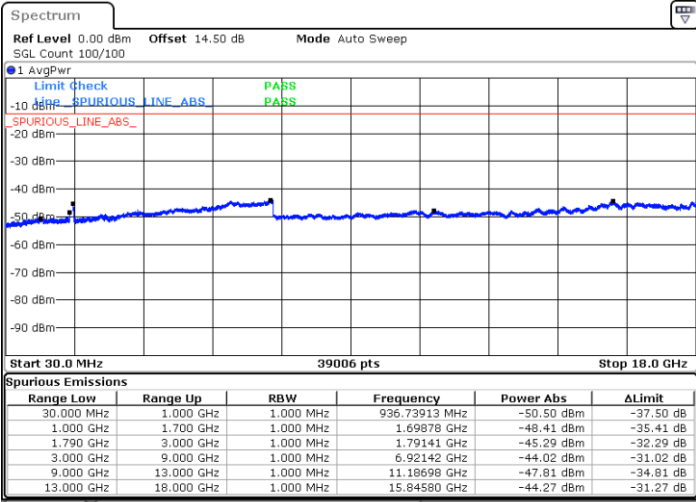

N/A

Date: 2.JAN.2021 22:12:03

LTE Band 66C / 10MHz+20MHz

64QAM

Lowest Channel / 1RB0 and 1RB99

Lowest Channel / 1RB49 and 1RB0

Date: 3.JAN.2021 00:18:28

Date: 3.JAN.2021 00:27:41

Lowest Channel / FullIRB

N/A

Date: 3.JAN.2021 00:16:00

LTE Band 66C / 10MHz+20MHz

64QAM

Middle Channel / 1RB0 and 1RB9

Middle Channel / 1RB49 and 1RB0

Date: 3.JAN.2021 00:33:35

Date: 3.JAN.2021 00:39:56

Middle Channel / FullRB

N/A

Date: 3.JAN.2021 00:32:17

LTE Band 66C / 10MHz+20MHz

64QAM

Highest Channel / 1RB0 and 1RB99

Highest Channel / 1RB49 and 1RB0

Date: 3.JAN.2021 00:47:30

Date: 3.JAN.2021 00:55:50

Highest Channel / FullIRB

N/A

Date: 3.JAN.2021 00:46:01

LTE Band 66C / 15MHz+10MHz

64QAM

Lowest Channel / 1RB0 and 1RB49