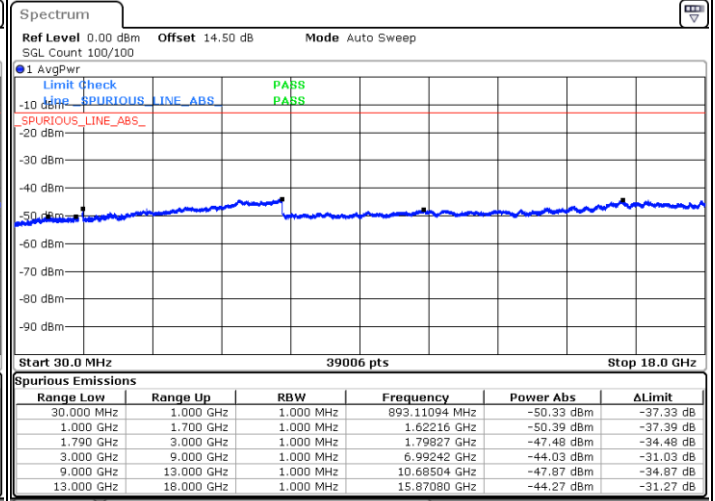

Highest Channel / FullIRB

N/A

Date: 3.JAN.2021 02:33:19

LTE Band 66C / 15MHz+20MHz

64QAM

Lowest Channel / 1RB0 and 1RB99

Lowest Channel / 1RB74 and 1RB80

Date: 3.JAN.2021 03:07:02

Date: 3.JAN.2021 03:15:37

Lowest Channel / FullIRB

N/A

Date: 3.JAN.2021 03:03:38

LTE Band 66C / 15MHz+20MHz

64QAM

Middle Channel / 1RB0 and 1RB9

Middle Channel / 1RB74 and 1RB0

Date: 3.JAN.2021 03:36:18

Date: 3.JAN.2021 03:54:27

Middle Channel / FullRB

N/A

Date: 3.JAN.2021 03:32:40

LTE Band 66C / 15MHz+20MHz

64QAM

Highest Channel / 1RB0 and 1RB99

Highest Channel / 1RB74 and 1RB0

Date: 3.JAN.2021 04:04:35

Date: 3.JAN.2021 04:13:38

Highest Channel / FullIRB

N/A

Date: 3.JAN.2021 04:02:39