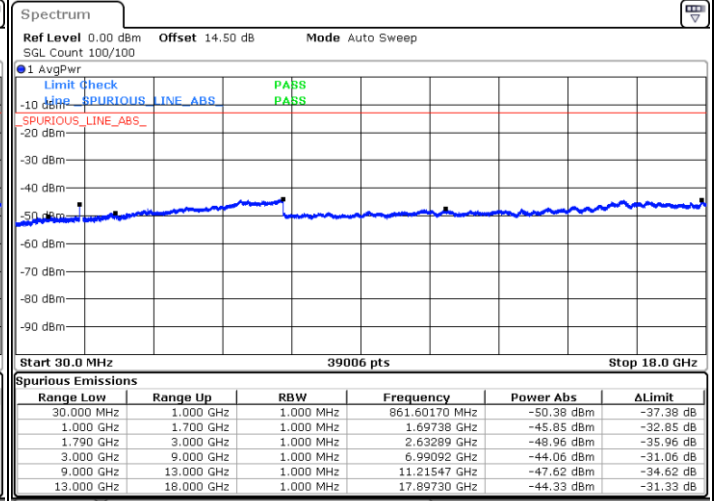

N/A

Date: 3.JAN.2021 05:44:02

LTE Band 66C / 20MHz+5MHz

16QAM

Highest Channel / 1RB0 and 1RB24

Highest Channel / 1RB99 and 1RB0

Date: 3.JAN.2021 06:00:28

Date: 3.JAN.2021 06:05:01

Highest Channel / FullIRB

N/A

Date: 3.JAN.2021 05:55:55

LTE Band 66C / 20MHz+10MHz

16QAM

Lowest Channel / 1RB0 and 1RB49

Lowest Channel / 1RB99 and 1RB0

Date: 3.JAN.2021 01:08:39

Date: 3.JAN.2021 01:14:43

Lowest Channel / FullIRB

N/A

Date: 3.JAN.2021 01:02:24

LTE Band 66C / 20MHz+10MHz

16QAM

Middle Channel / 1RB0 and 1RB49

Middle Channel / 1RB99 and 1RB0

Date: 3.JAN.2021 01:24:13

Date: 3.JAN.2021 01:27:24

Middle Channel / FullRB

N/A

Date: 3.JAN.2021 01:20:49

LTE Band 66C / 20MHz+10MHz

16QAM

Highest Channel / 1RB0 and 1RB49