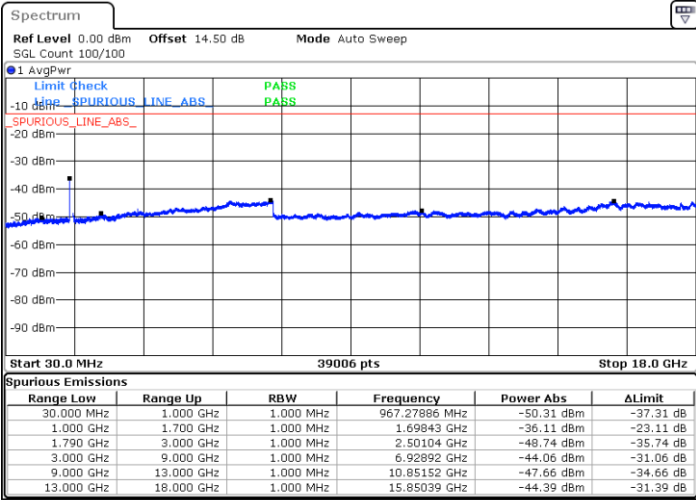

N/A

Date: 3.JAN.2021 05:44:02

LTE Band 66C / 20MHz+5MHz

16QAM

Highest Channel / 1RB0 and 1RB24

Highest Channel / 1RB99 and 1RB0

Date: 3.JAN.2021 06:00:28

Date: 3.JAN.2021 06:05:01

Highest Channel / FullIRB

N/A

Date: 3.JAN.2021 05:55:55

LTE Band 66C / 20MHz+10MHz

16QAM

Lowest Channel / 1RB0 and 1RB49

Lowest Channel / 1RB99 and 1RB0

Date: 3.JAN.2021 01:08:39

Date: 3.JAN.2021 01:14:43

Lowest Channel / FullIRB

N/A

Date: 3.JAN.2021 01:02:24

LTE Band 66C / 20MHz+10MHz

16QAM

Middle Channel / 1RB0 and 1RB49

Middle Channel / 1RB99 and 1RB0

Date: 3.JAN.2021 01:24:13

Date: 3.JAN.2021 01:27:24

Middle Channel / FullRB

N/A

Date: 3.JAN.2021 01:20:49

LTE Band 66C / 20MHz+10MHz

16QAM

Highest Channel / 1RB0 and 1RB49