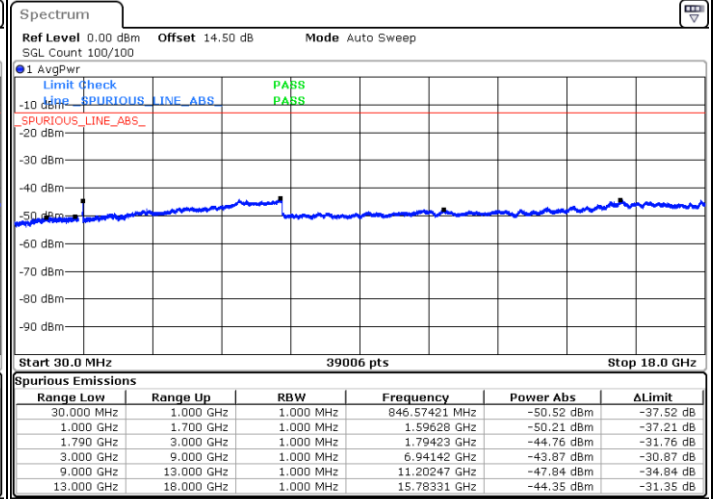

Date: 3.JAN.2021 02:02:52

LTE Band 66C / 15MHz+15MHz

64QAM

Middle Channel / 1RB0 and 1RB74

Middle Channel / 1RB74 and 1RB0

Date: 3.JAN.2021 02:18:49

Date: 3.JAN.2021 02:26:03

Middle Channel / FullRB

N/A

Date: 3.JAN.2021 02:17:52

LTE Band 66C / 15MHz+15MHz

64QAM

Highest Channel / 1RB0 and 1RB74

Highest Channel / 1RB74 and 1RB0

Date: 3.JAN.2021 02:35:39

Date: 3.JAN.2021 02:44:43

Highest Channel / FullIRB

N/A

Date: 3.JAN.2021 02:33:19

LTE Band 66C / 15MHz+20MHz

64QAM

Lowest Channel / 1RB0 and 1RB99

Lowest Channel / 1RB74 and 1RB80

Date: 3.JAN.2021 03:07:02

Date: 3.JAN.2021 03:15:37

Lowest Channel / FullIRB

N/A

Date: 3.JAN.2021 03:03:38

LTE Band 66C / 15MHz+20MHz

64QAM

Middle Channel / 1RB0 and 1RB9

Middle Channel / 1RB74 and 1RB0