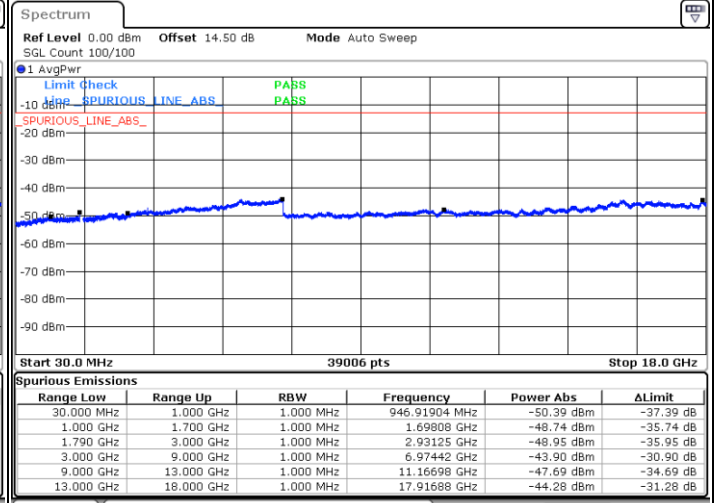

Middle Channel / FullIRB

N/A

Date: 4.JAN.2021 00:15:57

LTE Band 66C / 20MHz+20MHz

16QAM

Highest Channel / 1RB0 and 1RB99

Highest Channel / 1RB99 and 1RB0

Date: 4.JAN.2021 00:53:08

Date: 4.JAN.2021 00:58:09

Highest Channel / FullIRB

N/A

Date: 4.JAN.2021 00:44:55

LTE Band 66C / 5MHz+20MHz

64QAM

Lowest Channel / 1RB0 and 1RB99

Lowest Channel / 1RB24 and 1RB0

Date: 3.JAN.2021 22:22:15

Date: 3.JAN.2021 22:32:12

Lowest Channel / FullIRB

N/A

Date: 3.JAN.2021 22:19:54

LTE Band 66C / 5MHz+20MHz

64QAM

Middle Channel / 1RB0 and 1RB9

Highest Channel / 1RB0 and 1RB99

Highest Channel / 1RB24 and 1RB0

Date: 3.JAN.2021 23:01:04

Date: 3.JAN.2021 23:48:12

Highest Channel / FullIRB

N/A

Date: 3.JAN.2021 22:59:03

LTE Band 66C / 10MHz+15MHz