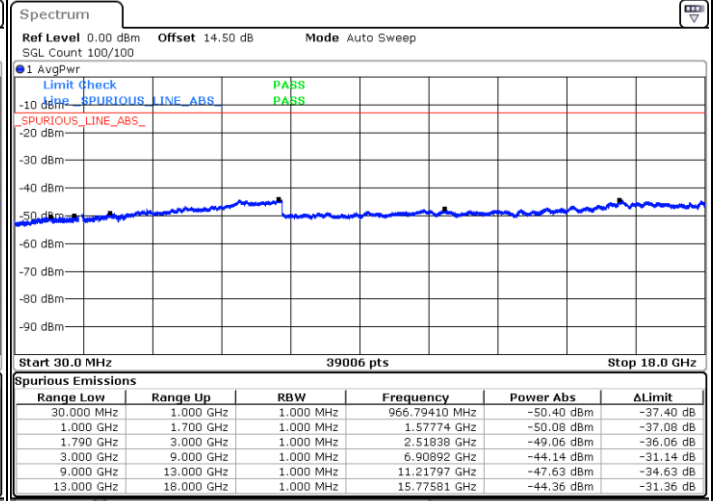

Date: 3.JAN.2021 00:39:56

Middle Channel / FullRB

N/A

Date: 3.JAN.2021 00:32:17

LTE Band 66C / 10MHz+20MHz

64QAM

Highest Channel / 1RB0 and 1RB99

Highest Channel / 1RB49 and 1RB0

Date: 3.JAN.2021 00:47:30

Date: 3.JAN.2021 00:55:50

Highest Channel / FullIRB

N/A

Date: 3.JAN.2021 00:46:01

LTE Band 66C / 15MHz+10MHz

64QAM

Lowest Channel / 1RB0 and 1RB49

Lowest Channel / 1RB74 and 1RB0

Date: 2.JAN.2021 22:48:26

Date: 2.JAN.2021 22:58:46

Lowest Channel / FullIRB

N/A

Date: 2.JAN.2021 22:45:25

LTE Band 66C / 15MHz+10MHz

64QAM

Middle Channel / 1RB0 and 1RB49

Middle Channel / 1RB74 and 1RB0

Date: 2.JAN.2021 23:08:50

Date: 2.JAN.2021 23:15:17

Middle Channel / FullIRB

N/A

Date: 2.JAN.2021 23:07:39

LTE Band 66C / 15MHz+10MHz