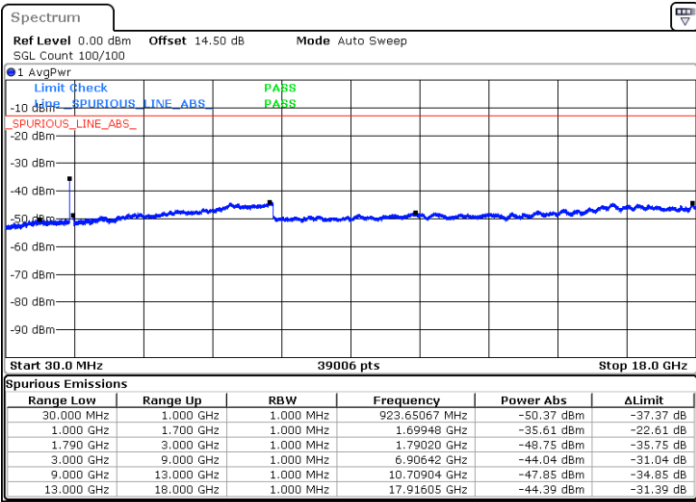

N/A

Date: 3.JAN.2021 02:17:52

LTE Band 66C / 15MHz+15MHz

64QAM

Highest Channel / 1RB0 and 1RB74

Highest Channel / 1RB74 and 1RB0

Date: 3.JAN.2021 02:35:39

Date: 3.JAN.2021 02:44:43

Highest Channel / FullIRB

N/A

Date: 3.JAN.2021 02:33:19

LTE Band 66C / 15MHz+20MHz

64QAM

Lowest Channel / 1RB0 and 1RB99

Lowest Channel / 1RB74 and 1RB80

Date: 3.JAN.2021 03:07:02

Date: 3.JAN.2021 03:15:37

Lowest Channel / FullIRB

N/A

Date: 3.JAN.2021 03:03:38

LTE Band 66C / 15MHz+20MHz

64QAM

Middle Channel / 1RB0 and 1RB9

Middle Channel / 1RB74 and 1RB0

Date: 3.JAN.2021 03:36:18

Date: 3.JAN.2021 03:54:27

Middle Channel / FullRB

N/A

Date: 3.JAN.2021 03:32:40

LTE Band 66C / 15MHz+20MHz

64QAM

Highest Channel / 1RB0 and 1RB99