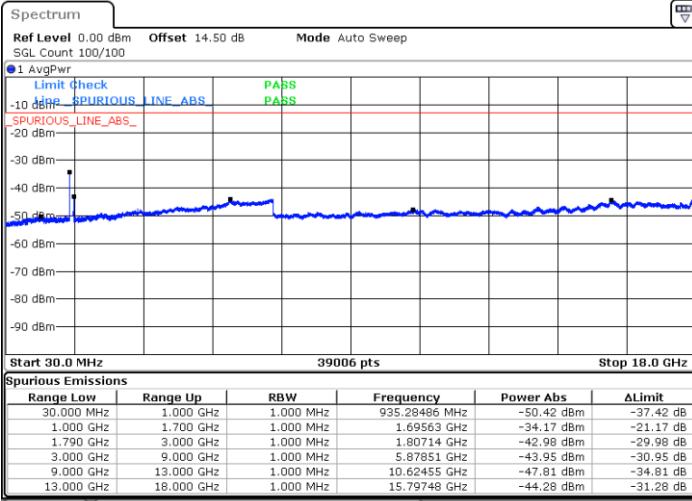

Lowest Channel / FullIRB

N/A

Date: 3.JAN.2021 00:16:00

LTE Band 66C / 10MHz+20MHz

64QAM

Middle Channel / 1RB0 and 1RB9

Middle Channel / 1RB49 and 1RB0

Date: 3.JAN.2021 00:33:35

Date: 3.JAN.2021 00:39:56

Middle Channel / FullRB

N/A

Date: 3.JAN.2021 00:32:17

LTE Band 66C / 10MHz+20MHz

64QAM

Highest Channel / 1RB0 and 1RB99

Highest Channel / 1RB49 and 1RB0

Date: 3.JAN.2021 00:47:30

Date: 3.JAN.2021 00:55:50

Highest Channel / FullIRB

N/A

Date: 3.JAN.2021 00:46:01

LTE Band 66C / 15MHz+10MHz

64QAM

Lowest Channel / 1RB0 and 1RB49

Lowest Channel / 1RB74 and 1RB0

Date: 2.JAN.2021 22:48:26

Date: 2.JAN.2021 22:58:46

Lowest Channel / FullIRB

N/A

Date: 2.JAN.2021 22:45:25

LTE Band 66C / 15MHz+10MHz

64QAM