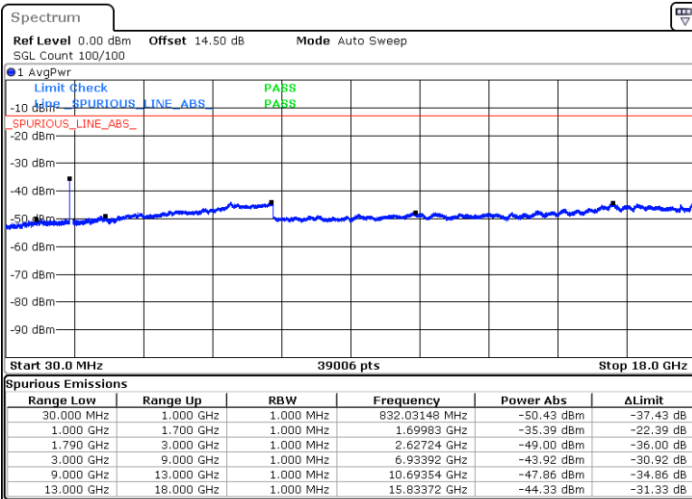

Date: 3.JAN.2021 00:39:56

Middle Channel / FullRB

N/A

Date: 3.JAN.2021 00:32:17

LTE Band 66C / 10MHz+20MHz

64QAM

Highest Channel / 1RB0 and 1RB99

Highest Channel / 1RB49 and 1RB0

Date: 3.JAN.2021 00:47:30

Date: 3.JAN.2021 00:55:50

Highest Channel / FullIRB

N/A

Date: 3.JAN.2021 00:46:01

LTE Band 66C / 15MHz+10MHz

64QAM

Lowest Channel / 1RB0 and 1RB49

Lowest Channel / 1RB74 and 1RB0

Date: 2.JAN.2021 22:48:26

Date: 2.JAN.2021 22:58:46

Lowest Channel / FullIRB

N/A

Date: 2.JAN.2021 22:45:25

LTE Band 66C / 15MHz+10MHz

64QAM

Middle Channel / 1RB0 and 1RB49

Middle Channel / 1RB74 and 1RB0

Date: 2.JAN.2021 23:08:50

Date: 2.JAN.2021 23:15:17

Middle Channel / FullIRB

N/A

Date: 2.JAN.2021 23:07:39

LTE Band 66C / 15MHz+10MHz