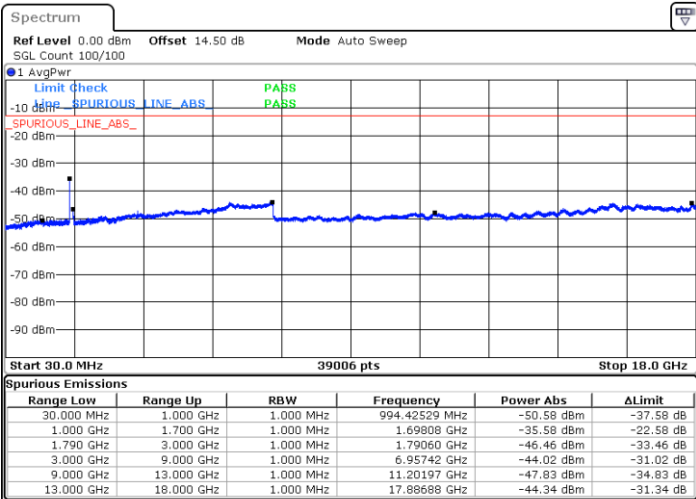

Highest Channel / 1RB99 and 1RB0

Date: 3.JAN.2021 01:47:52

Date: 3.JAN.2021 01:54:11

Highest Channel / FullIRB

N/A

Date: 3.JAN.2021 01:42:41

LTE Band 66C / 20MHz+15MHz

16QAM

Lowest Channel / 1RB0 and 1RB74

Lowest Channel / 1RB99 and 1RB0

Date: 3.JAN.2021 04:29:54

Date: 3.JAN.2021 04:35:08

Lowest Channel / FullIRB

N/A

Date: 3.JAN.2021 04:23:27

LTE Band 66C / 20MHz+15MHz

LTE Band 66C / 20MHz+15MHz

16QAM

Highest Channel / 1RB0 and 1RB74

Highest Channel / 1RB99 and 1RB0

Date: 3.JAN.2021 05:10:15

Date: 3.JAN.2021 05:15:42

Highest Channel / FullIRB

N/A