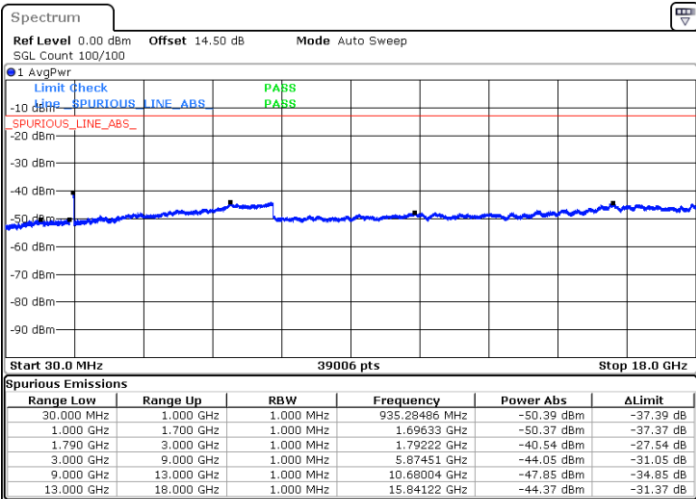

LTE Band 66C / 10MHz+15MHz

64QAM

MiddleChannel / 1RB0 and 1RB74

Middle Channel / 1RB49 and 1RB0

Date: 2.JAN.2021 21:55:47

Date: 2.JAN.2021 22:01:52

Middle Channel / FullIRB

N/A

Date: 2.JAN.2021 21:54:31

LTE Band 66C / 10MHz+15MHz

64QAM

Highest Channel / 1RB0 and 1RB74

Highest Channel / 1RB49 and 1RB0

Date: 2.JAN.2021 22:28:24

Date: 2.JAN.2021 22:37:41

Highest Channel / FullIRB

N/A

Date: 2.JAN.2021 22:12:03

LTE Band 66C / 10MHz+20MHz

64QAM

Lowest Channel / 1RB0 and 1RB99

Lowest Channel / 1RB49 and 1RB0

Date: 3.JAN.2021 00:18:28

Date: 3.JAN.2021 00:27:41

Lowest Channel / FullIRB

N/A

Date: 3.JAN.2021 00:16:00

LTE Band 66C / 10MHz+20MHz

64QAM

Middle Channel / 1RB0 and 1RB9

Middle Channel / 1RB49 and 1RB0

Date: 3.JAN.2021 00:33:35