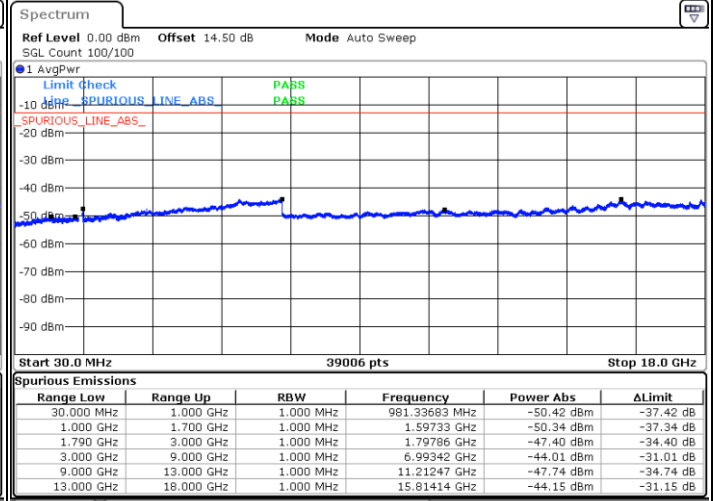

Lowest Channel / FullIRB

N/A

Date: 3.JAN.2021 00:16:00

LTE Band 66C / 10MHz+20MHz

64QAM

Middle Channel / 1RB0 and 1RB9

Middle Channel / 1RB49 and 1RB0

Date: 3.JAN.2021 00:33:35

Date: 3.JAN.2021 00:39:56

Middle Channel / FullRB

N/A

Date: 3.JAN.2021 00:32:17

LTE Band 66C / 10MHz+20MHz

64QAM

Highest Channel / 1RB0 and 1RB99

Highest Channel / 1RB49 and 1RB0

Date: 3.JAN.2021 00:47:30

Date: 3.JAN.2021 00:55:50

Highest Channel / FullIRB

N/A

Date: 3.JAN.2021 00:46:01

LTE Band 66C / 15MHz+10MHz

64QAM

Lowest Channel / 1RB0 and 1RB49

Lowest Channel / 1RB74 and 1RB0

Date: 2.JAN.2021 22:48:26

Date: 2.JAN.2021 22:58:46

Lowest Channel / FullIRB

N/A

Date: 2.JAN.2021 22:45:25

LTE Band 66C / 15MHz+10MHz

64QAM