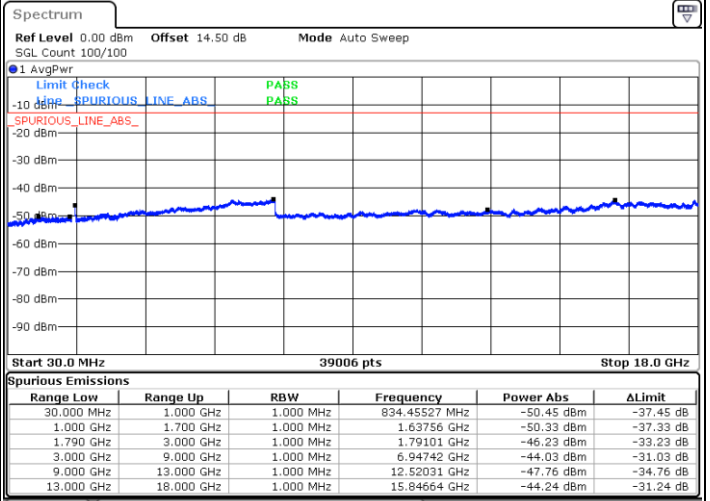

Highest Channel / FullIRB

N/A

Date: 3.JAN.2021 05:55:55

LTE Band 66C / 20MHz+10MHz

16QAM

Lowest Channel / 1RB0 and 1RB49

Lowest Channel / 1RB99 and 1RB0

Date: 3.JAN.2021 01:08:39

Date: 3.JAN.2021 01:14:43

Lowest Channel / FullIRB

N/A

Date: 3.JAN.2021 01:02:24

LTE Band 66C / 20MHz+10MHz

16QAM

Middle Channel / 1RB0 and 1RB49

Middle Channel / 1RB99 and 1RB0

Date: 3.JAN.2021 01:24:13

Date: 3.JAN.2021 01:27:24

Middle Channel / FullRB

N/A

Date: 3.JAN.2021 01:20:49

LTE Band 66C / 20MHz+10MHz

16QAM

Highest Channel / 1RB0 and 1RB49

Highest Channel / 1RB99 and 1RB0

Date: 3.JAN.2021 01:47:52

Date: 3.JAN.2021 01:54:11

Highest Channel / FullIRB

N/A

Date: 3.JAN.2021 01:42:41

LTE Band 66C / 20MHz+15MHz

16QAM