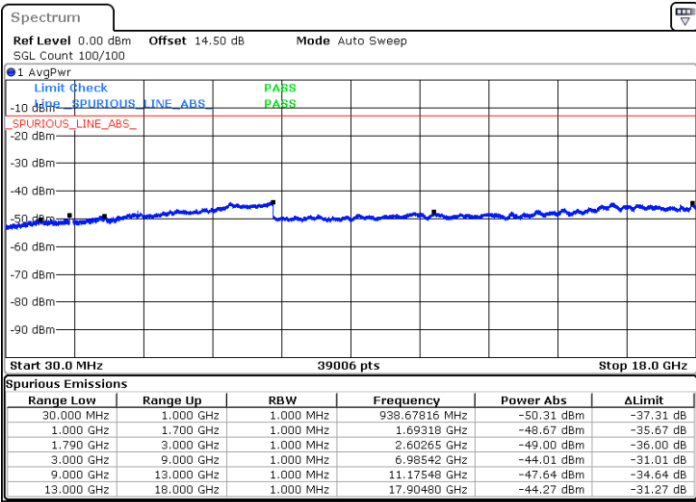

LTE Band 66C / 20MHz+15MHz

16QAM

Highest Channel / 1RB0 and 1RB74

Highest Channel / 1RB99 and 1RB0

Date: 3.JAN.2021 05:10:15

Date: 3.JAN.2021 05:15:42

Highest Channel / FullIRB

N/A

Date: 3.JAN.2021 04:57:33

LTE Band 66C / 20MHz+20MHz

16QAM

Lowest Channel / 1RB0 and 1RB99

Lowest Channel / 1RB99 and 1RB0

Date: 3.JAN.2021 23:59:42

Date: 4.JAN.2021 00:05:16

Lowest Channel / FullIRB

N/A

Date: 3.JAN.2021 23:54:05

LTE Band 66C / 20MHz+20MHz

16QAM

MiddleChannel / 1RB0 and 1RB99

Middle Channel / 1RB99 and 1RB0

Date: 4.JAN.2021 00:30:19

Date: 4.JAN.2021 00:33:54

Middle Channel / FullIRB

N/A

Date: 4.JAN.2021 00:15:57

LTE Band 66C / 20MHz+20MHz

16QAM

Highest Channel / 1RB0 and 1RB99

Highest Channel / 1RB99 and 1RB0

Date: 4.JAN.2021 00:53:08