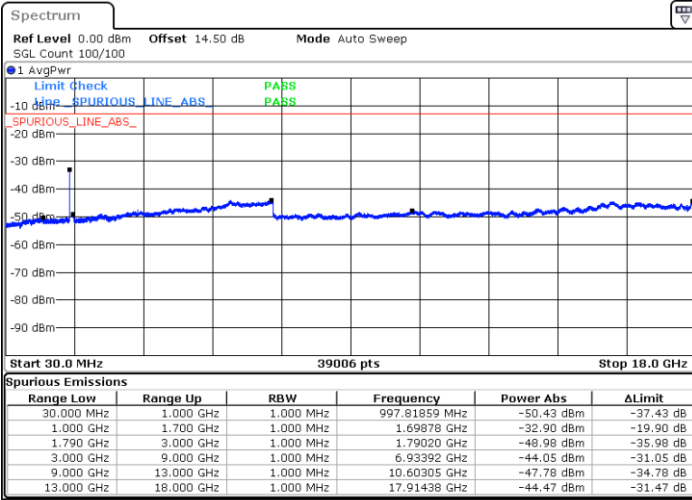

Middle Channel / 1RB0 and 1RB49

Middle Channel / 1RB74 and 1RB0

Date: 2.JAN.2021 23:08:50

Date: 2.JAN.2021 23:15:17

Middle Channel / FullIRB

N/A

Date: 2.JAN.2021 23:07:39

LTE Band 66C / 15MHz+10MHz

64QAM

Highest Channel / 1RB0 and 1RB49

Highest Channel / 1RB74 and 1RB0

Date: 2.JAN.2021 23:23:23

Date: 3.JAN.2021 00:09:54

Highest Channel / FullIRB

N/A

Date: 2.JAN.2021 23:22:10

LTE Band 66C / 15MHz+15MHz

64QAM

Lowest Channel / 1RB0 and 1RB74

Lowest Channel / 1RB74 and 1RB0

Date: 3.JAN.2021 02:04:38

Date: 3.JAN.2021 02:11:34

Lowest Channel / FullRB

N/A

Date: 3.JAN.2021 02:02:52

LTE Band 66C / 15MHz+15MHz

64QAM

Middle Channel / 1RB0 and 1RB74

Middle Channel / 1RB74 and 1RB0

Date: 3.JAN.2021 02:18:49

Date: 3.JAN.2021 02:26:03

Middle Channel / FullRB