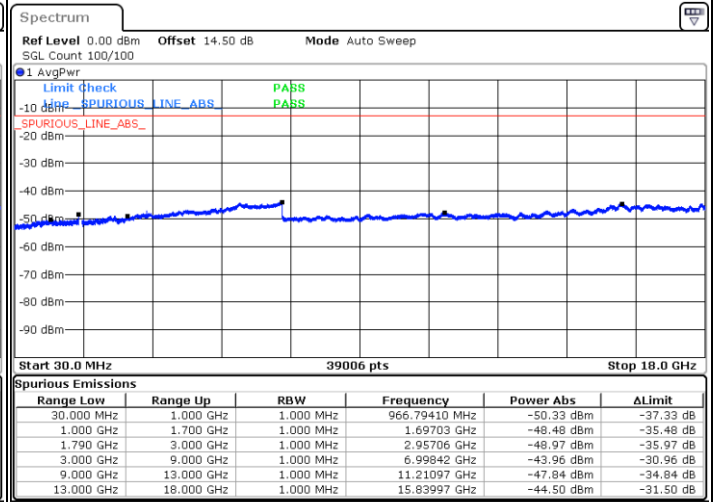

Date: 3.JAN.2021 00:39:56

Middle Channel / FullRB

N/A

Date: 3.JAN.2021 00:32:17

LTE Band 66C / 10MHz+20MHz

64QAM

Highest Channel / 1RB0 and 1RB99

Highest Channel / 1RB49 and 1RB0

Date: 3.JAN.2021 00:47:30

Date: 3.JAN.2021 00:55:50

Highest Channel / FullIRB

N/A

Date: 3.JAN.2021 00:46:01

LTE Band 66C / 15MHz+10MHz

64QAM

Lowest Channel / 1RB0 and 1RB49

Lowest Channel / 1RB74 and 1RB0

Date: 2.JAN.2021 22:48:26

Date: 2.JAN.2021 22:58:46

Lowest Channel / FullIRB

N/A

Date: 2.JAN.2021 22:45:25

LTE Band 66C / 15MHz+10MHz

64QAM

Middle Channel / 1RB0 and 1RB49

Middle Channel / 1RB74 and 1RB0

Date: 2.JAN.2021 23:08:50

Date: 2.JAN.2021 23:15:17

Middle Channel / FullIRB

N/A

Date: 2.JAN.2021 23:07:39

LTE Band 66C / 15MHz+10MHz