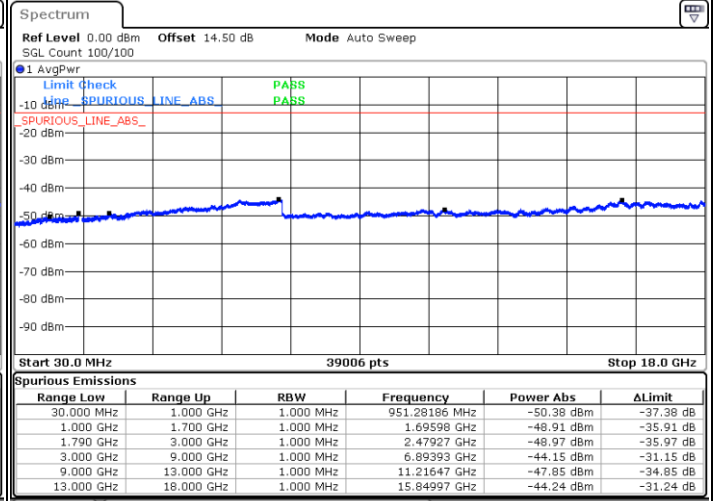

64QAM

Highest Channel / 1RB0 and 1RB49

Highest Channel / 1RB74 and 1RB0

Date: 2.JAN.2021 23:23:23

Date: 3.JAN.2021 00:09:54

Highest Channel / FullIRB

N/A

Date: 2.JAN.2021 23:22:10

LTE Band 66C / 15MHz+15MHz

64QAM

Lowest Channel / 1RB0 and 1RB74

Lowest Channel / 1RB74 and 1RB0

Date: 3.JAN.2021 02:04:38

Date: 3.JAN.2021 02:11:34

Lowest Channel / FullRB

N/A

Date: 3.JAN.2021 02:02:52

LTE Band 66C / 15MHz+15MHz

64QAM

Middle Channel / 1RB0 and 1RB74

Middle Channel / 1RB74 and 1RB0

Date: 3.JAN.2021 02:18:49

Date: 3.JAN.2021 02:26:03

Middle Channel / FullRB

N/A

Date: 3.JAN.2021 02:17:52

LTE Band 66C / 15MHz+15MHz

64QAM

Highest Channel / 1RB0 and 1RB74

Highest Channel / 1RB74 and 1RB0

Date: 3.JAN.2021 02:35:39

Date: 3.JAN.2021 02:44:43