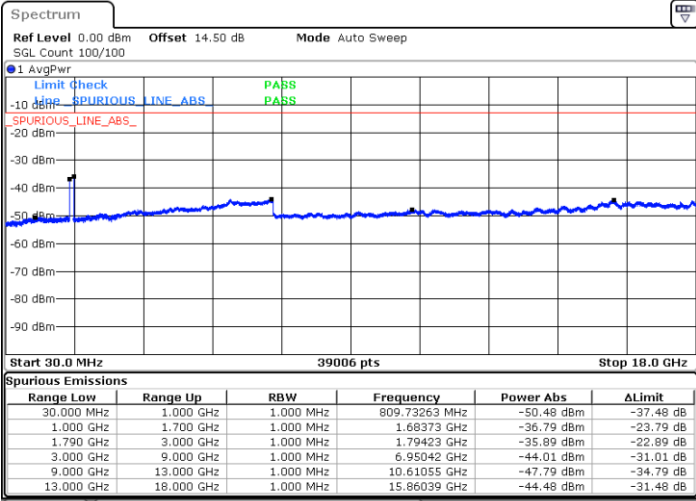

N/A

Date: 3.JAN.2021 05:44:02

LTE Band 66C / 20MHz+5MHz

16QAM

Highest Channel / 1RB0 and 1RB24

Highest Channel / 1RB99 and 1RB0

Date: 3.JAN.2021 06:00:28

Date: 3.JAN.2021 06:05:01

Highest Channel / FullIRB

N/A

Date: 3.JAN.2021 05:55:55

LTE Band 66C / 20MHz+10MHz

16QAM

Lowest Channel / 1RB0 and 1RB49

Lowest Channel / 1RB99 and 1RB0

Date: 3.JAN.2021 01:08:39

Date: 3.JAN.2021 01:14:43

Lowest Channel / FullIRB

N/A

Date: 3.JAN.2021 01:02:24

LTE Band 66C / 20MHz+10MHz

16QAM

Middle Channel / 1RB0 and 1RB49

Middle Channel / 1RB99 and 1RB0

Date: 3.JAN.2021 01:24:13

Date: 3.JAN.2021 01:27:24

Middle Channel / FullRB

N/A

Date: 3.JAN.2021 01:20:49

LTE Band 66C / 20MHz+10MHz

16QAM

Highest Channel / 1RB0 and 1RB49