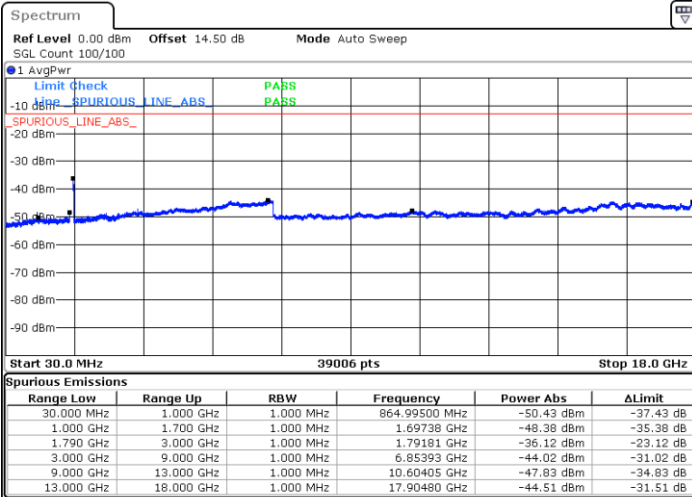

Date: 3.JAN.2021 02:02:52

LTE Band 66C / 15MHz+15MHz

64QAM

Middle Channel / 1RB0 and 1RB74

Middle Channel / 1RB74 and 1RB0

Date: 3.JAN.2021 02:18:49

Date: 3.JAN.2021 02:26:03

Middle Channel / FullRB

N/A

Date: 3.JAN.2021 02:17:52

LTE Band 66C / 15MHz+15MHz

64QAM

Highest Channel / 1RB0 and 1RB74

Highest Channel / 1RB74 and 1RB0

Date: 3.JAN.2021 02:35:39

Date: 3.JAN.2021 02:44:43

Highest Channel / FullIRB

N/A

Date: 3.JAN.2021 02:33:19

LTE Band 66C / 15MHz+20MHz

64QAM

Lowest Channel / 1RB0 and 1RB99

Lowest Channel / 1RB74 and 1RB80

Date: 3.JAN.2021 03:07:02

Date: 3.JAN.2021 03:15:37

Lowest Channel / FullIRB

N/A

Date: 3.JAN.2021 03:03:38

LTE Band 66C / 15MHz+20MHz

64QAM

Middle Channel / 1RB0 and 1RB9

Middle Channel / 1RB74 and 1RB0