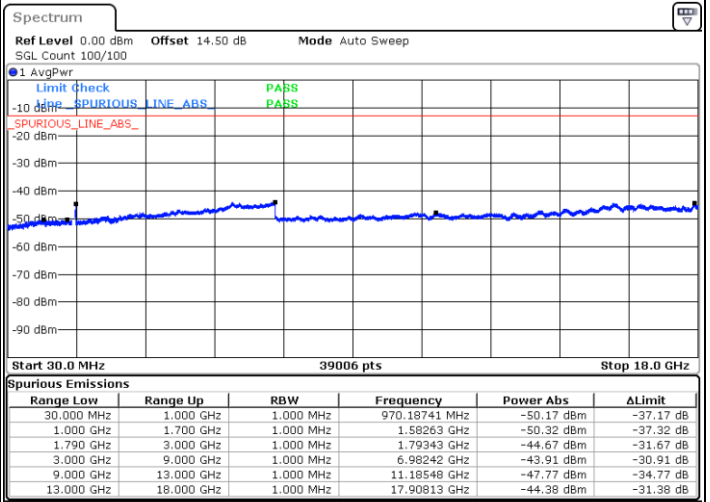

LTE Band 66C / 10MHz+15MHz

64QAM

MiddleChannel / 1RB0 and 1RB74

Middle Channel / 1RB49 and 1RB0

Date: 2.JAN.2021 21:55:47

Date: 2.JAN.2021 22:01:52

Middle Channel / FullIRB

N/A

Date: 2.JAN.2021 21:54:31

LTE Band 66C / 10MHz+15MHz

64QAM

Highest Channel / 1RB0 and 1RB74

Highest Channel / 1RB49 and 1RB0

Date: 2.JAN.2021 22:28:24

Date: 2.JAN.2021 22:37:41

Highest Channel / FullIRB

N/A

Date: 2.JAN.2021 22:12:03

LTE Band 66C / 10MHz+20MHz

64QAM

Lowest Channel / 1RB0 and 1RB99

Lowest Channel / 1RB49 and 1RB0

Date: 3.JAN.2021 00:18:28

Date: 3.JAN.2021 00:27:41

Lowest Channel / FullIRB

N/A

Date: 3.JAN.2021 00:16:00

LTE Band 66C / 10MHz+20MHz

64QAM

Middle Channel / 1RB0 and 1RB9

Middle Channel / 1RB49 and 1RB0

Date: 3.JAN.2021 00:33:35