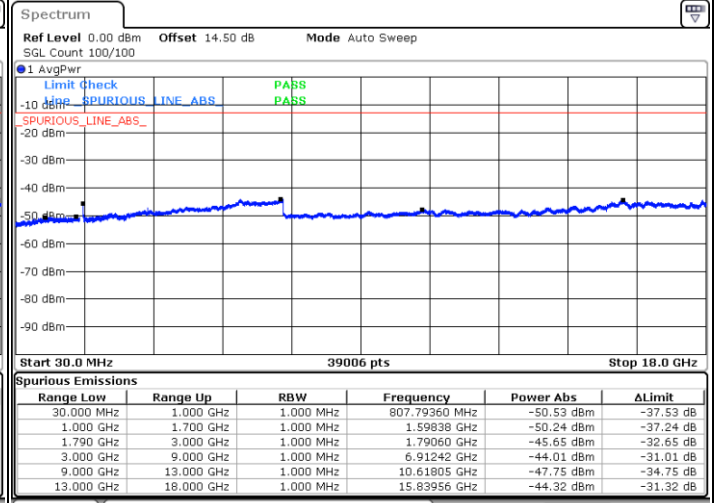

N/A

Date: 2.JAN.2021 22:12:03

LTE Band 66C / 10MHz+20MHz

64QAM

Lowest Channel / 1RB0 and 1RB99

Lowest Channel / 1RB49 and 1RB0

Date: 3.JAN.2021 00:18:28

Date: 3.JAN.2021 00:27:41

Lowest Channel / FullIRB

N/A

Date: 3.JAN.2021 00:16:00

LTE Band 66C / 10MHz+20MHz

64QAM

Middle Channel / 1RB0 and 1RB9

Middle Channel / 1RB49 and 1RB0

Date: 3.JAN.2021 00:33:35

Date: 3.JAN.2021 00:39:56

Middle Channel / FullRB

N/A

Date: 3.JAN.2021 00:32:17

LTE Band 66C / 10MHz+20MHz

64QAM

Highest Channel / 1RB0 and 1RB99

Highest Channel / 1RB49 and 1RB0

Date: 3.JAN.2021 00:47:30

Date: 3.JAN.2021 00:55:50

Highest Channel / FullIRB

N/A

Date: 3.JAN.2021 00:46:01

LTE Band 66C / 15MHz+10MHz

64QAM

Lowest Channel / 1RB0 and 1RB49