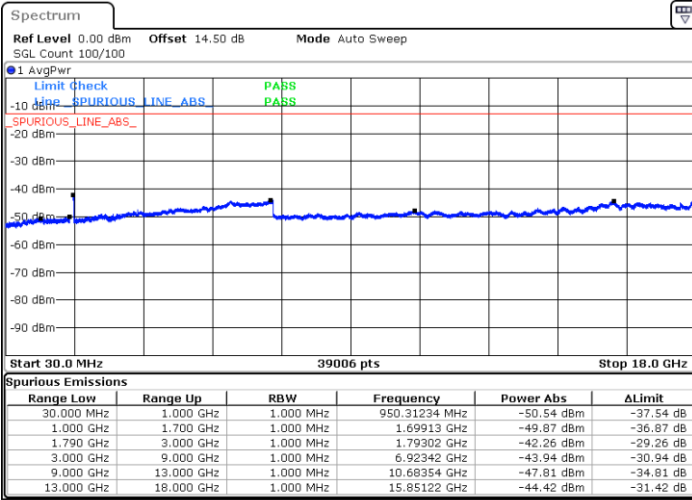

Lowest Channel / FullIRB

N/A

Date: 3.JAN.2021 00:16:00

LTE Band 66C / 10MHz+20MHz

64QAM

Middle Channel / 1RB0 and 1RB9

Middle Channel / 1RB49 and 1RB0

Date: 3.JAN.2021 00:33:35

Date: 3.JAN.2021 00:39:56

Middle Channel / FullRB

N/A

Date: 3.JAN.2021 00:32:17

LTE Band 66C / 10MHz+20MHz

64QAM

Highest Channel / 1RB0 and 1RB99

Highest Channel / 1RB49 and 1RB0

Date: 3.JAN.2021 00:47:30

Date: 3.JAN.2021 00:55:50

Highest Channel / FullIRB

N/A

Date: 3.JAN.2021 00:46:01

LTE Band 66C / 15MHz+10MHz

64QAM

Lowest Channel / 1RB0 and 1RB49

Lowest Channel / 1RB74 and 1RB0

Date: 2.JAN.2021 22:48:26

Date: 2.JAN.2021 22:58:46

Lowest Channel / FullIRB

N/A

Date: 2.JAN.2021 22:45:25

LTE Band 66C / 15MHz+10MHz

64QAM