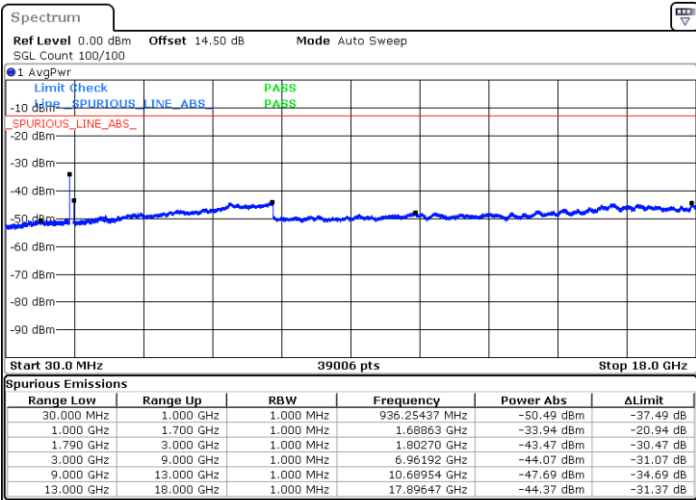

LTE Band 66C / 20MHz+5MHz

16QAM

Lowest Channel / 1RB0 and 1RB24

Lowest Channel / 1RB99 and 1RB0

Date: 3.JAN.2021 05:35:26

Date: 3.JAN.2021 05:39:33

Lowest Channel / FullIRB

N/A

Date: 3.JAN.2021 05:31:28

LTE Band 66C / 20MHz+5MHz

16QAM

Middle Channel / 1RB0 and 1RB24

Middle Channel / 1RB99 and 1RB0

Date: 3.JAN.2021 05:48:10

Date: 3.JAN.2021 05:50:53

Middle Channel / FullRB

N/A

Date: 3.JAN.2021 05:44:02

LTE Band 66C / 20MHz+5MHz

16QAM

Highest Channel / 1RB0 and 1RB24

Highest Channel / 1RB99 and 1RB0

Date: 3.JAN.2021 06:00:28

Date: 3.JAN.2021 06:05:01

Highest Channel / FullIRB

N/A

Date: 3.JAN.2021 05:55:55

LTE Band 66C / 20MHz+10MHz

16QAM

Lowest Channel / 1RB0 and 1RB49

Lowest Channel / 1RB99 and 1RB0

Date: 3.JAN.2021 01:08:39