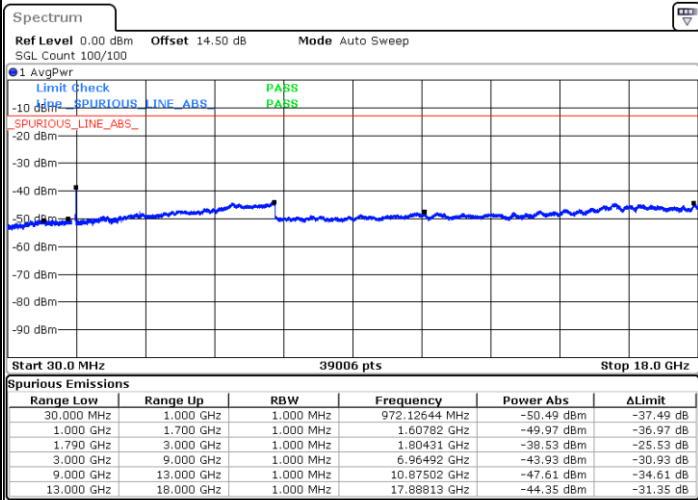

N/A

Date: 3.JAN.2021 02:17:52

LTE Band 66C / 15MHz+15MHz

64QAM

Highest Channel / 1RB0 and 1RB74

Highest Channel / 1RB74 and 1RB0

Date: 3.JAN.2021 02:35:39

Date: 3.JAN.2021 02:44:43

Highest Channel / FullIRB

N/A

Date: 3.JAN.2021 02:33:19

LTE Band 66C / 15MHz+20MHz

64QAM

Lowest Channel / 1RB0 and 1RB99

Lowest Channel / 1RB74 and 1RB80

Date: 3.JAN.2021 03:07:02

Date: 3.JAN.2021 03:15:37

Lowest Channel / FullIRB

N/A

Date: 3.JAN.2021 03:03:38

LTE Band 66C / 15MHz+20MHz

64QAM

Middle Channel / 1RB0 and 1RB9

Middle Channel / 1RB74 and 1RB0

Date: 3.JAN.2021 03:36:18

Date: 3.JAN.2021 03:54:27

Middle Channel / FullRB

N/A

Date: 3.JAN.2021 03:32:40

LTE Band 66C / 15MHz+20MHz

64QAM

Highest Channel / 1RB0 and 1RB99