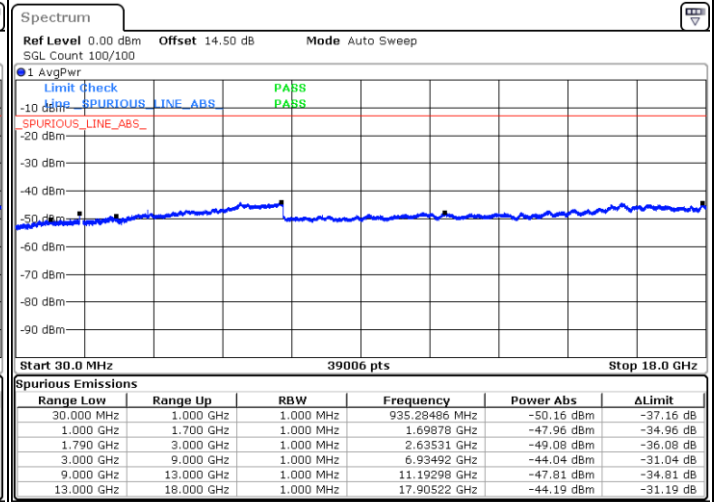

Date: 3.JAN.2021 01:24:13

Date: 3.JAN.2021 01:27:24

Middle Channel / FullRB

N/A

Date: 3.JAN.2021 01:20:49

LTE Band 66C / 20MHz+10MHz

16QAM

Highest Channel / 1RB0 and 1RB49

Highest Channel / 1RB99 and 1RB0

Date: 3.JAN.2021 01:47:52

Date: 3.JAN.2021 01:54:11

Highest Channel / FullIRB

N/A

Date: 3.JAN.2021 01:42:41

LTE Band 66C / 20MHz+15MHz

16QAM

Lowest Channel / 1RB0 and 1RB74

Lowest Channel / 1RB99 and 1RB0

Date: 3.JAN.2021 04:29:54

Date: 3.JAN.2021 04:35:08

Lowest Channel / FullIRB

N/A

Date: 3.JAN.2021 04:23:27

LTE Band 66C / 20MHz+15MHz

LTE Band 66C / 20MHz+15MHz

16QAM

Highest Channel / 1RB0 and 1RB74

Highest Channel / 1RB99 and 1RB0

Date: 3.JAN.2021 05:10:15

Date: 3.JAN.2021 05:15:42

Highest Channel / FullIRB

N/A