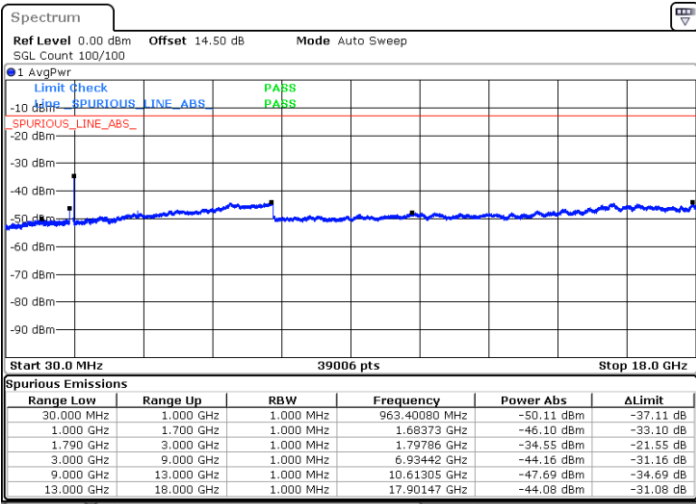

LTE Band 66C / 15MHz+15MHz

64QAM

Lowest Channel / 1RB0 and 1RB74

Lowest Channel / 1RB74 and 1RB0

Date: 3.JAN.2021 02:04:38

Date: 3.JAN.2021 02:11:34

Lowest Channel / FullRB

N/A

Date: 3.JAN.2021 02:02:52

LTE Band 66C / 15MHz+15MHz

64QAM

Middle Channel / 1RB0 and 1RB74

Middle Channel / 1RB74 and 1RB0

Date: 3.JAN.2021 02:18:49

Date: 3.JAN.2021 02:26:03

Middle Channel / FullRB

N/A

Date: 3.JAN.2021 02:17:52

LTE Band 66C / 15MHz+15MHz

64QAM

Highest Channel / 1RB0 and 1RB74

Highest Channel / 1RB74 and 1RB0

Date: 3.JAN.2021 02:35:39

Date: 3.JAN.2021 02:44:43

Highest Channel / FullIRB

N/A

Date: 3.JAN.2021 02:33:19

LTE Band 66C / 15MHz+20MHz

64QAM

Lowest Channel / 1RB0 and 1RB99

Lowest Channel / 1RB74 and 1RB80

Date: 3.JAN.2021 03:07:02