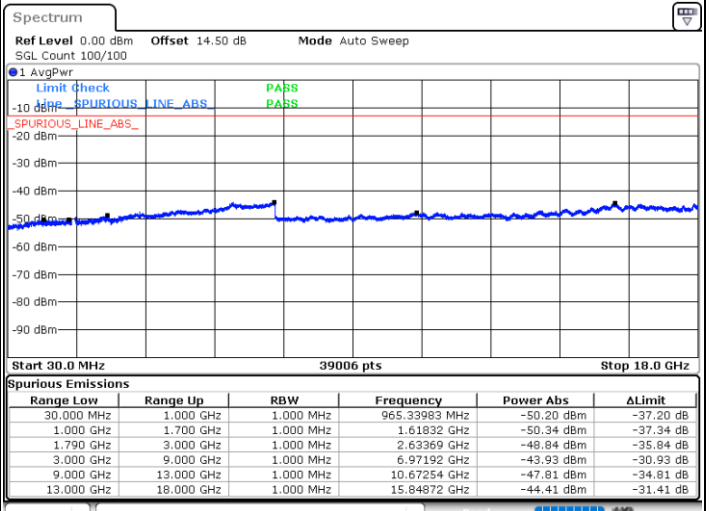

Highest Channel / 1RB0 and 1RB99

Highest Channel / 1RB24 and 1RB0

Date: 3.JAN.2021 23:01:04

Date: 3.JAN.2021 23:48:12

Highest Channel / FullIRB

N/A

Date: 3.JAN.2021 22:59:03

LTE Band 66C / 10MHz+15MHz

64QAM

Lowest Channel / 1RB0 and 1RB74

Lowest Channel / 1RB49 and 1RB0

Date: 2.JAN.2021 21:38:39

Date: 2.JAN.2021 21:49:13

Lowest Channel / FullIRB

N/A

Date: 2.JAN.2021 21:34:45

LTE Band 66C / 10MHz+15MHz

64QAM

MiddleChannel / 1RB0 and 1RB74

Middle Channel / 1RB49 and 1RB0

Date: 2.JAN.2021 21:55:47

Date: 2.JAN.2021 22:01:52

Middle Channel / FullIRB

N/A

Date: 2.JAN.2021 21:54:31

LTE Band 66C / 10MHz+15MHz

64QAM

Highest Channel / 1RB0 and 1RB74

Highest Channel / 1RB49 and 1RB0

Date: 2.JAN.2021 22:28:24

Date: 2.JAN.2021 22:37:41

Highest Channel / FullIRB