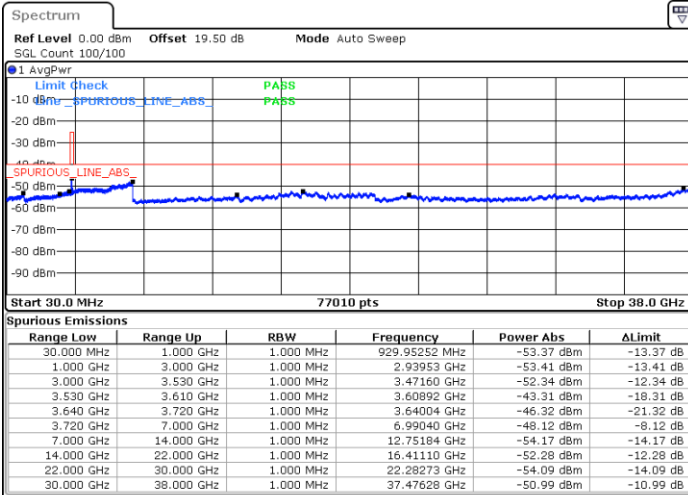

LTE Band 48 / 5MHz

QPSK

Middle Channel / 1RB0

Middle Channel / 1RBmax

Date: 19 DEC 2020 13:51:24

Date: 19 DEC 2020 13:28:50

Middle Channel / FullIRB

N/A

Date: 19 DEC 2020 14:07:20

LTE Band 48 / 5MHz

QPSK

Highest Channel / 1RB0

Highest Channel / 1RBmax

Date: 19 DEC 2020 14:23:32

Date: 19 DEC 2020 14:31:31

Highest Channel / FullIRB

N/A

Date: 19 DEC 2020 14:10:10

LTE Band 48 / 10MHz

QPSK

Lowest Channel / 1RB0

Lowest Channel / 1RBmax

Date: 19 DEC 2020 15:05:34

Date: 19 DEC 2020 15:08:16