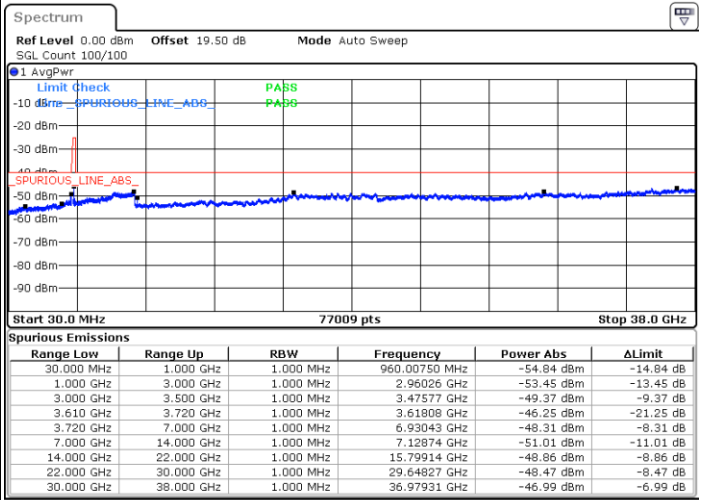

LTE Band 48 / 10MHz

16QAM

Highest Channel / 1RB0

Highest Channel / 1RBmax

Date: 19 DEC 2020 16:43:50

Date: 19 DEC 2020 16:53:26

Highest Channel / FullIRB

N/A

Date: 19 DEC 2020 16:35:03

LTE Band 48 / 15MHz

16QAM

Lowest Channel / 1RB0

Lowest Channel / 1RBmax

Date: 26.DEC.2020 22:10:52

Date: 27.DEC.2020 00:38:47

Lowest Channel / FullIRB

N/A

Date: 27.DEC.2020 00:33:48

LTE Band 48 / 15MHz

16QAM

Middle Channel / 1RB0

Middle Channel / 1RBmax

Date: 26. DEC. 2020 22:25:39

Date: 27. DEC. 2020 00:43:52

Middle Channel / FullIRB

N/A

Date: 27. DEC. 2020 00:48:37

LTE Band 48 / 15MHz

16QAM

Highest Channel / 1RB0

Highest Channel / 1RBmax

Date: 27.DEC.2020 00:11:39