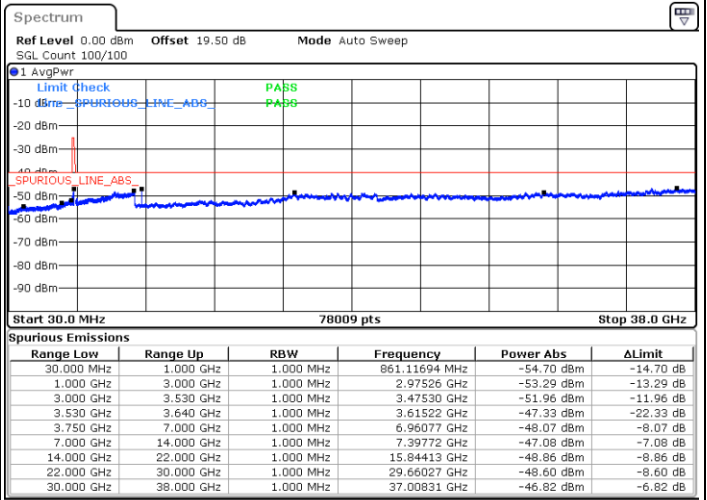

Date: 27.DEC.2020 00:58:54

Highest Channel / FullIRB

N/A

Date: 27.DEC.2020 00:53:55

LTE Band 48 / 20MHz

16QAM

Lowest Channel / 1RB0

Lowest Channel / 1RBmax

Date: 27.DEC.2020 02:31:27

Date: 27.DEC.2020 02:49:55

Lowest Channel / FullIRB

N/A

Date: 27.DEC.2020 02:08:54

LTE Band 48 / 20MHz

16QAM

Middle Channel / 1RB0

Middle Channel / 1RBmax

Date: 27.DEC.2020 03:46:41

Date: 27.DEC.2020 04:11:17

Middle Channel / FullIRB

N/A

Date: 18.MAR.2021 23:20:29

LTE Band 48 / 20MHz

16QAM

Highest Channel / 1RB0

Highest Channel / 1RBmax

Date: 27.DEC.2020 05:03:39

Date: 27.DEC.2020 05:13:44

Highest Channel / FullIRB

N/A

Date: 27.DEC.2020 04:43:07

LTE Band 48 / 5MHz