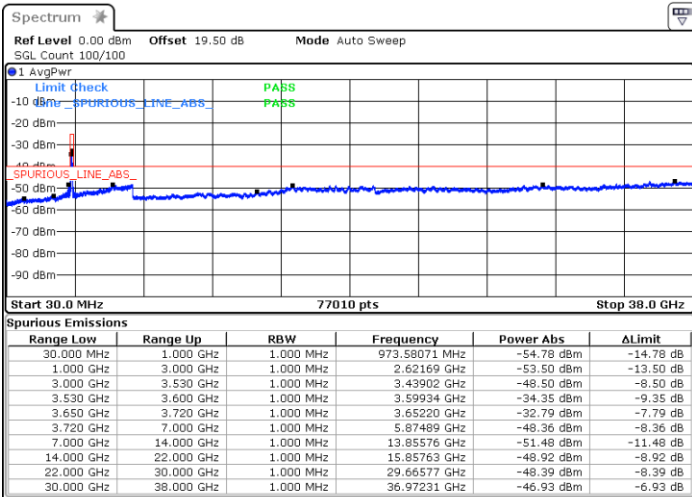

Date: 19 DEC 2020 16:35:03

LTE Band 48 / 15MHz

16QAM

Lowest Channel / 1RB0

Lowest Channel / 1RBmax

Date: 26.DEC.2020 22:10:52

Date: 27.DEC.2020 00:38:47

Lowest Channel / FullIRB

N/A

Date: 27.DEC.2020 00:33:48

LTE Band 48 / 15MHz

16QAM

Middle Channel / 1RB0

Middle Channel / 1RBmax

Date: 26. DEC. 2020 22:25:39

Date: 27. DEC. 2020 00:43:52

Middle Channel / FullIRB

N/A

Date: 27. DEC. 2020 00:48:37

LTE Band 48 / 15MHz

16QAM

Highest Channel / 1RB0

Highest Channel / 1RBmax

Date: 27.DEC.2020 00:11:39

Date: 27.DEC.2020 00:58:54

Highest Channel / FullIRB

N/A

Date: 27.DEC.2020 00:53:55

LTE Band 48 / 20MHz

16QAM

Lowest Channel / 1RB0

Lowest Channel / 1RBmax