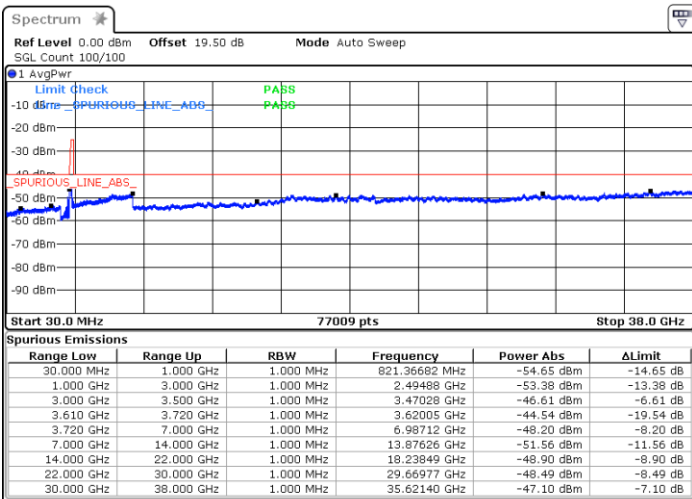

LTE Band 48 / 10MHz

16QAM

Highest Channel / 1RB0

Highest Channel / 1RBmax

Date: 19 DEC 2020 16:43:50

Date: 19 DEC 2020 16:53:26

Highest Channel / FullIRB

N/A

Date: 19 DEC 2020 16:35:03

LTE Band 48 / 15MHz

16QAM

Lowest Channel / 1RB0

Lowest Channel / 1RBmax

Date: 26.DEC.2020 22:10:52

Date: 27.DEC.2020 00:38:47

Lowest Channel / FullIRB

N/A

Date: 27.DEC.2020 00:33:48

LTE Band 48 / 15MHz

16QAM

Middle Channel / 1RB0

Middle Channel / 1RBmax

Date: 26. DEC. 2020 22:25:39

Date: 27. DEC. 2020 00:43:52

Middle Channel / FullIRB

N/A

Date: 27. DEC. 2020 00:48:37

LTE Band 48 / 15MHz

16QAM

Highest Channel / 1RB0

Highest Channel / 1RBmax

Date: 27.DEC.2020 00:11:39