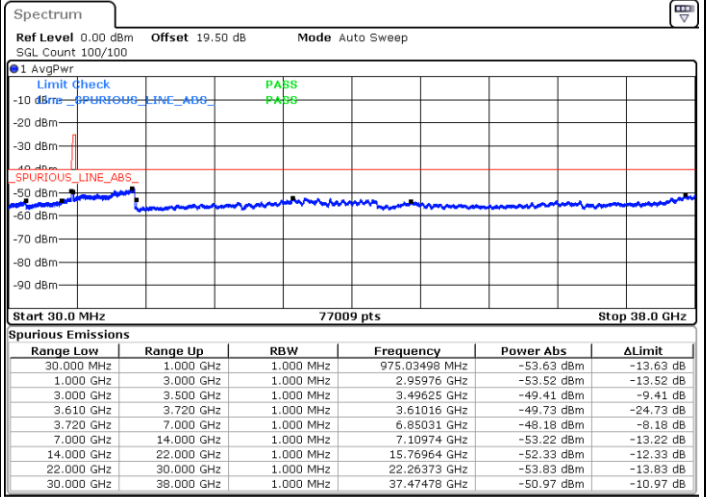

N/A

Date: 15.JAN.2021 14:24:50

LTE Band 48 / 20MHz

QPSK

Highest Channel / 1RB0

Highest Channel / 1RBmax

Date: 27.DEC.2020 05:07:04

Date: 27.DEC.2020 05:10:15

Highest Channel / FullIRB

N/A

Date: 27.DEC.2020 04:24:54

LTE Band 48 / 5MHz

16QAM

Lowest Channel / 1RB0

Lowest Channel / 1RBmax

Date: 19 DEC 2020 13:06:48

Date: 19 DEC 2020 13:15:07

Lowest Channel / FullIRB

N/A

Date: 19 DEC 2020 12:54:40

LTE Band 48 / 5MHz

16QAM

Middle Channel / 1RB0

Middle Channel / 1RBmax