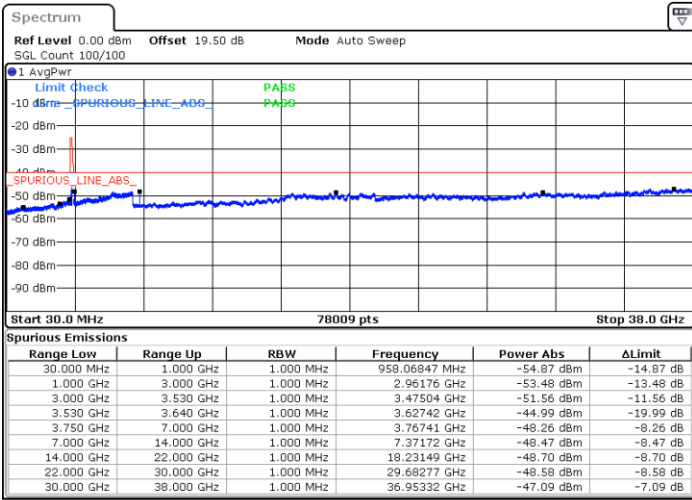

Middle Channel / FullIRB

N/A

Date: 27. DEC. 2020 00:48:37

LTE Band 48 / 15MHz

16QAM

Highest Channel / 1RB0

Highest Channel / 1RBmax

Date: 27.DEC.2020 00:11:39

Date: 27.DEC.2020 00:58:54

Highest Channel / FullIRB

N/A

Date: 27.DEC.2020 00:53:55

LTE Band 48 / 20MHz

16QAM

Lowest Channel / 1RB0

Lowest Channel / 1RBmax