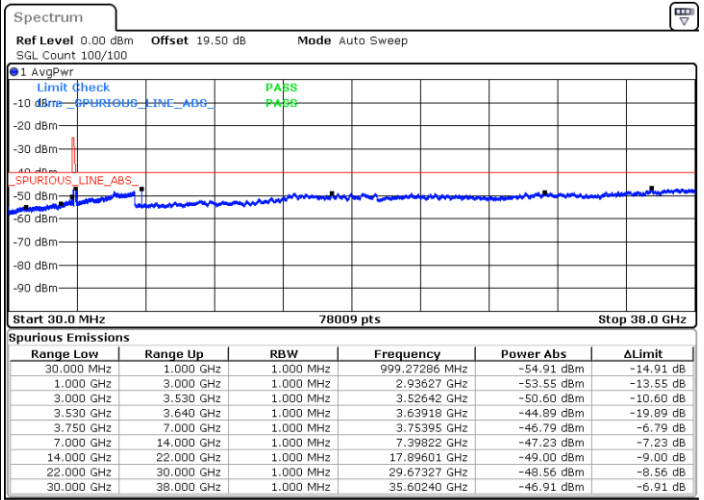

Date: 27.DEC.2020 02:03:21

LTE Band 48 / 20MHz

QPSK

Middle Channel / 1RB0

Middle Channel / 1RBmax

Date: 27.DEC.2020 03:42:28

Date: 27.DEC.2020 04:19:01

Middle Channel / FullIRB

N/A

Date: 15.JAN.2021 14:24:50

LTE Band 48 / 20MHz

QPSK

Highest Channel / 1RB0

Highest Channel / 1RBmax

Date: 27.DEC.2020 05:07:04

Date: 27.DEC.2020 05:10:15

Highest Channel / FullIRB

N/A

Date: 27.DEC.2020 04:24:54

LTE Band 48 / 5MHz

16QAM

Lowest Channel / 1RB0

Lowest Channel / 1RBmax

Date: 19 DEC 2020 13:06:48