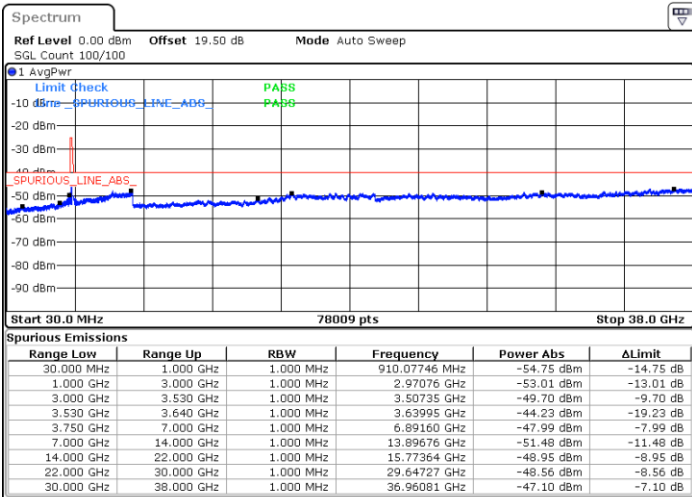

N/A

Date: 27.DEC.2020 00:33:48

LTE Band 48 / 15MHz

16QAM

Middle Channel / 1RB0

Middle Channel / 1RBmax

Date: 26. DEC. 2020 22:25:39

Date: 27. DEC. 2020 00:43:52

Middle Channel / FullIRB

N/A

Date: 27. DEC. 2020 00:48:37

LTE Band 48 / 15MHz

16QAM

Highest Channel / 1RB0

Highest Channel / 1RBmax

Date: 27.DEC.2020 00:11:39

Date: 27.DEC.2020 00:58:54

Highest Channel / FullIRB

N/A

Date: 27.DEC.2020 00:53:55

LTE Band 48 / 20MHz

16QAM

Lowest Channel / 1RB0

Lowest Channel / 1RBmax

Date: 27.DEC.2020 02:31:27

Date: 27.DEC.2020 02:49:55

Lowest Channel / FullIRB

N/A

Date: 27.DEC.2020 02:08:54

LTE Band 48 / 20MHz

16QAM

Middle Channel / 1RB0