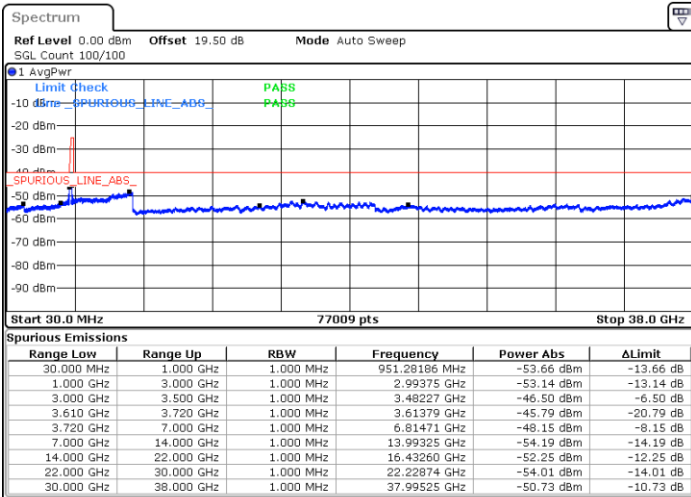

Date: 19 DEC 2020 14:07:20

LTE Band 48 / 5MHz

QPSK

Highest Channel / 1RB0

Highest Channel / 1RBmax

Date: 19 DEC 2020 14:23:32

Date: 19 DEC 2020 14:31:31

Highest Channel / FullIRB

N/A

Date: 19 DEC 2020 14:10:10

LTE Band 48 / 10MHz

QPSK

Lowest Channel / 1RB0

Lowest Channel / 1RBmax

Date: 19 DEC 2020 15:05:34

Date: 19 DEC 2020 15:08:16

Lowest Channel / FullIRB

N/A

Date: 19 DEC 2020 14:37:16

LTE Band 48 / 10MHz

QPSK

MiddleChannel / 1RB0

Middle Channel / 1RBmax

Date: 27.DEC.2020 05:52:32

Date: 19.DEC.2020 15:38:15

Middle Channel / FullIRB

N/A

Date: 19.DEC.2020 16:22:40

LTE Band 48 / 10MHz

QPSK

Highest Channel / 1RB0

Highest Channel / 1RBmax