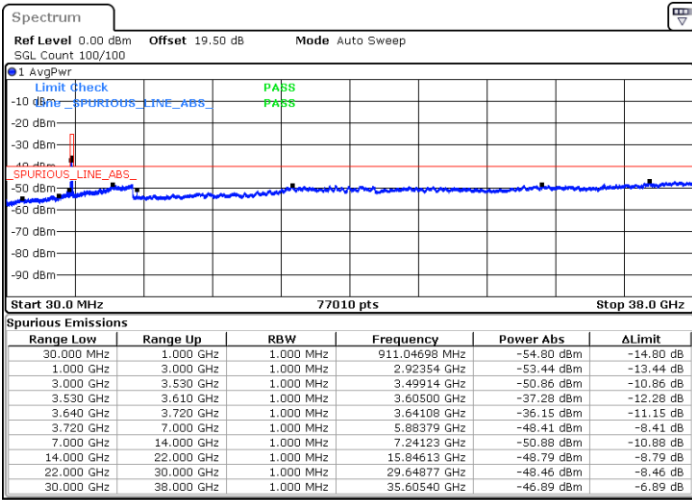

LTE Band 48 / 10MHz

16QAM

MiddleChannel / 1RB0

Middle Channel / 1RBmax

Date: 27.DEC.2020 05:52:32