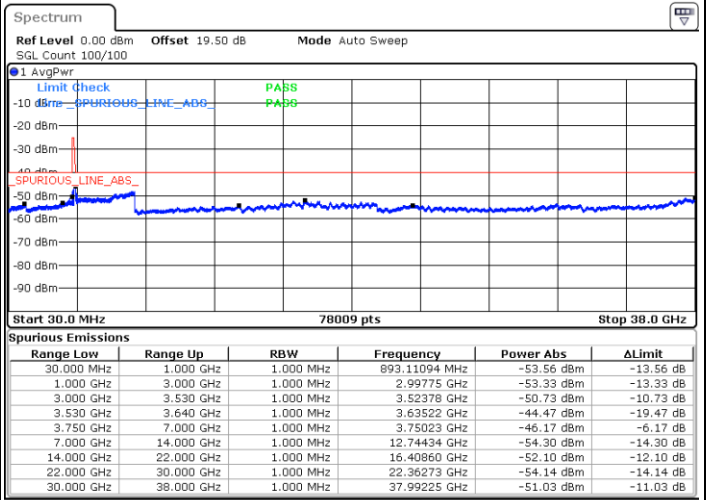

Lowest Channel / 1RB0

Lowest Channel / 1RBmax

Date: 27.DEC.2020 05:45:40

Date: 27.DEC.2020 05:47:19

Lowest Channel / FullIRB

N/A

Date: 27.DEC.2020 05:49:00

LTE Band 48 / 10MHz

LTE Band 48 / 10MHz

16QAM

Highest Channel / 1RB0

Highest Channel / 1RBmax

Date: 19 DEC 2020 16:43:50

Date: 19 DEC 2020 16:53:26

Highest Channel / FullIRB

N/A

Date: 19 DEC 2020 16:35:03

LTE Band 48 / 15MHz

16QAM

Lowest Channel / 1RB0

Lowest Channel / 1RBmax

Date: 26.DEC.2020 22:10:52

Date: 27.DEC.2020 00:38:47

Lowest Channel / FullIRB