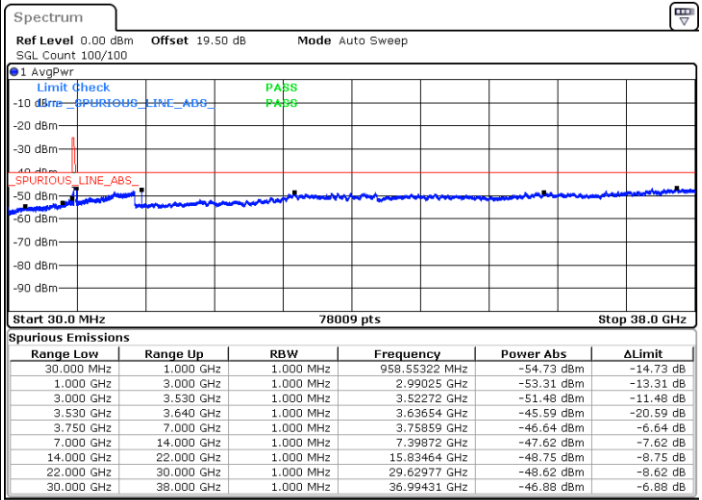

Lowest Channel / FullIRB

N/A

Date: 19 DEC 2020 14:37:16

LTE Band 48 / 10MHz

QPSK

MiddleChannel / 1RB0

Middle Channel / 1RBmax

Date: 27.DEC.2020 05:52:32

Date: 19.DEC.2020 15:38:15

Middle Channel / FullIRB

N/A

Date: 19.DEC.2020 16:22:40

LTE Band 48 / 10MHz

QPSK

Highest Channel / 1RB0

Highest Channel / 1RBmax

Date: 19 DEC 2020 16:46:45

Date: 27 DEC 2020 05:56:29

Highest Channel / FullIRB

N/A

Date: 19 DEC 2020 16:32:40

LTE Band 48 / 15MHz

QPSK

Lowest Channel / 1RB0

Lowest Channel / 1RBmax

Date: 26.DEC.2020 22:12:48

Date: 27.DEC.2020 00:40:10

Lowest Channel / FullIRB

N/A

Date: 27.DEC.2020 00:31:11

LTE Band 48 / 15MHz

QPSK