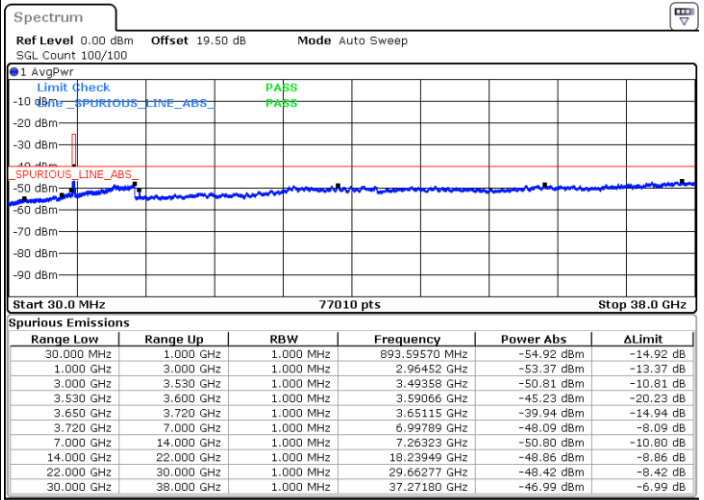

Date: 19 DEC 2020 16:35:03

LTE Band 48 / 15MHz

16QAM

Lowest Channel / 1RB0

Lowest Channel / 1RBmax

Date: 26.DEC.2020 22:10:52

Date: 27.DEC.2020 00:38:47

Lowest Channel / FullIRB

N/A

Date: 27.DEC.2020 00:33:48

LTE Band 48 / 15MHz

16QAM

Middle Channel / 1RB0

Middle Channel / 1RBmax

Date: 26. DEC. 2020 22:25:39

Date: 27. DEC. 2020 00:43:52

Middle Channel / FullIRB

N/A

Date: 27. DEC. 2020 00:48:37

LTE Band 48 / 15MHz

16QAM

Highest Channel / 1RB0

Highest Channel / 1RBmax

Date: 27.DEC.2020 00:11:39

Date: 27.DEC.2020 00:58:54

Highest Channel / FullIRB

N/A

Date: 27.DEC.2020 00:53:55

LTE Band 48 / 20MHz

16QAM

Lowest Channel / 1RB0

Lowest Channel / 1RBmax