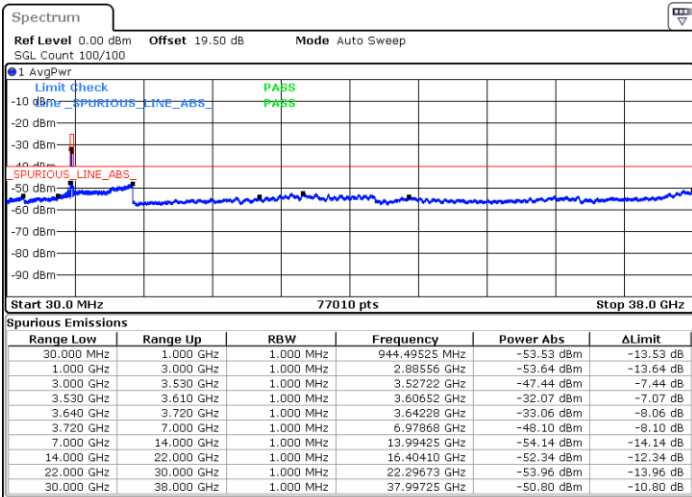

N/A

Date: 19 DEC 2020 14:10:10

LTE Band 48 / 10MHz

QPSK

Lowest Channel / 1RB0

Lowest Channel / 1RBmax

Date: 19 DEC 2020 15:05:34

Date: 19 DEC 2020 15:08:16

Lowest Channel / FullIRB

N/A

Date: 19 DEC 2020 14:37:16

LTE Band 48 / 10MHz

QPSK

MiddleChannel / 1RB0

Middle Channel / 1RBmax

Date: 27.DEC.2020 05:52:32

Date: 19.DEC.2020 15:38:15

Middle Channel / FullIRB

N/A

Date: 19.DEC.2020 16:22:40

LTE Band 48 / 10MHz

QPSK

Highest Channel / 1RB0

Highest Channel / 1RBmax

Date: 19 DEC 2020 16:46:45

Date: 27 DEC 2020 05:56:29

Highest Channel / FullIRB

N/A

Date: 19 DEC 2020 16:32:40

LTE Band 48 / 15MHz

QPSK

Lowest Channel / 1RB0