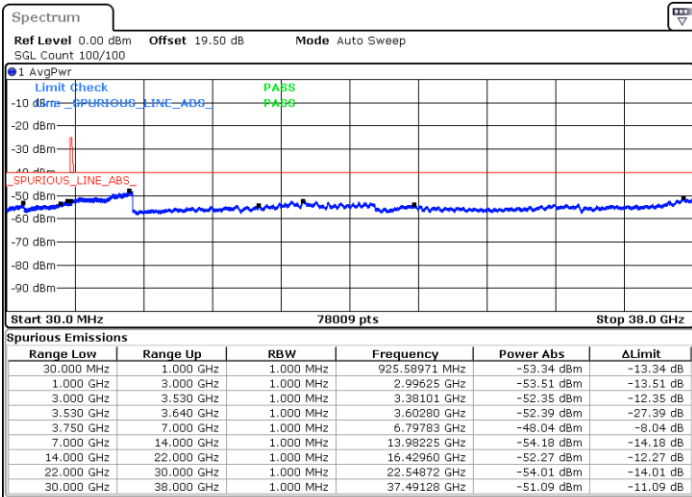

Date: 19 DEC 2020 13:54:10

Date: 19 DEC 2020 13:25:35

Middle Channel / FullIRB

N/A

Date: 19 DEC 2020 14:04:43

LTE Band 48 / 5MHz

16QAM

Highest Channel / 1RB0

Highest Channel / 1RBmax

Date: 19 DEC 2020 14:21:04

Date: 19 DEC 2020 14:26:48

Highest Channel / FullIRB

N/A

Date: 19 DEC 2020 14:13:14

LTE Band 48 / 10MHz

16QAM

Lowest Channel / 1RB0

Lowest Channel / 1RBmax

Date: 27.DEC.2020 05:45:40

Date: 27.DEC.2020 05:47:19

Lowest Channel / FullIRB

N/A

Date: 27.DEC.2020 05:49:00

LTE Band 48 / 10MHz