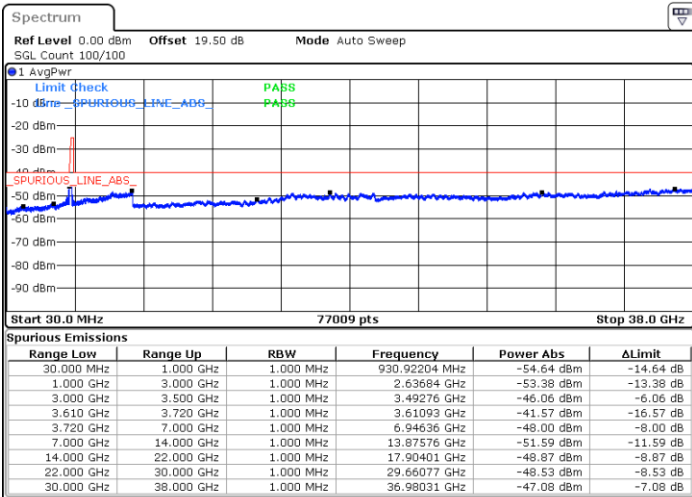

Middle Channel / FullIRB

N/A

Date: 27. DEC. 2020 00:48:37

LTE Band 48 / 15MHz

16QAM

Highest Channel / 1RB0

Highest Channel / 1RBmax

Date: 27.DEC.2020 00:11:39

Date: 27.DEC.2020 00:58:54

Highest Channel / FullIRB

N/A

Date: 27.DEC.2020 00:53:55

LTE Band 48 / 20MHz

16QAM

Lowest Channel / 1RB0

Lowest Channel / 1RBmax

Date: 27.DEC.2020 02:31:27

Date: 27.DEC.2020 02:49:55

Lowest Channel / FullIRB

N/A

Date: 27.DEC.2020 02:08:54

LTE Band 48 / 20MHz

16QAM

Middle Channel / 1RB0