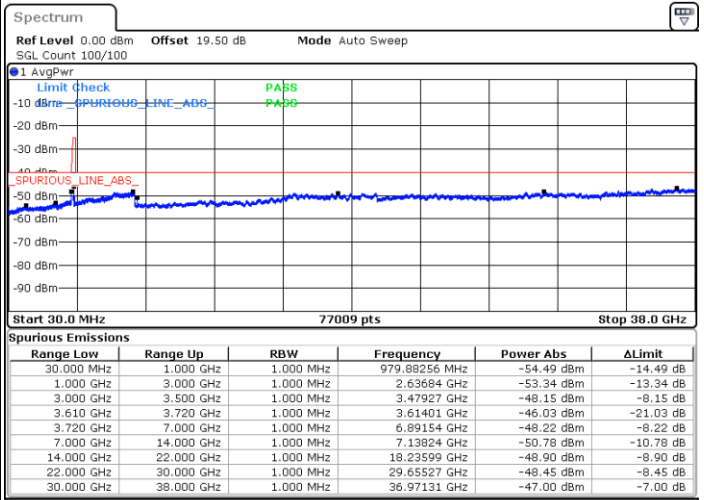

Middle Channel / FullIRB

N/A

Date: 27. DEC. 2020 00:48:37

LTE Band 48 / 15MHz

16QAM

Highest Channel / 1RB0

Highest Channel / 1RBmax

Date: 27.DEC.2020 00:11:39

Date: 27.DEC.2020 00:58:54

Highest Channel / FullIRB

N/A

Date: 27.DEC.2020 00:53:55

LTE Band 48 / 20MHz

16QAM

Lowest Channel / 1RB0

Lowest Channel / 1RBmax

Date: 27.DEC.2020 02:31:27

Date: 27.DEC.2020 02:49:55

Lowest Channel / FullIRB

N/A

Date: 27.DEC.2020 02:08:54

LTE Band 48 / 20MHz

16QAM

Middle Channel / 1RB0