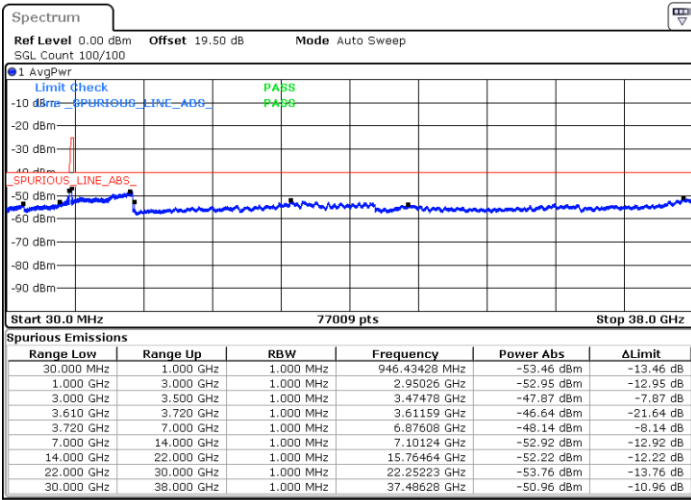

Date: 19 DEC 2020 14:07:20

LTE Band 48 / 5MHz

QPSK

Highest Channel / 1RB0

Highest Channel / 1RBmax

Date: 19 DEC 2020 14:23:32

Date: 19 DEC 2020 14:31:31

Highest Channel / FullIRB

N/A

Date: 19 DEC 2020 14:10:10

LTE Band 48 / 10MHz

QPSK

Lowest Channel / 1RB0

Lowest Channel / 1RBmax

Date: 19 DEC 2020 15:05:34

Date: 19 DEC 2020 15:08:16

Lowest Channel / FullIRB

N/A

Date: 19 DEC 2020 14:37:16

LTE Band 48 / 10MHz

QPSK

MiddleChannel / 1RB0

Middle Channel / 1RBmax

Date: 27.DEC.2020 05:52:32

Date: 19.DEC.2020 15:38:15

Middle Channel / FullIRB

N/A

Date: 19.DEC.2020 16:22:40

LTE Band 48 / 10MHz

QPSK

Highest Channel / 1RB0

Highest Channel / 1RBmax