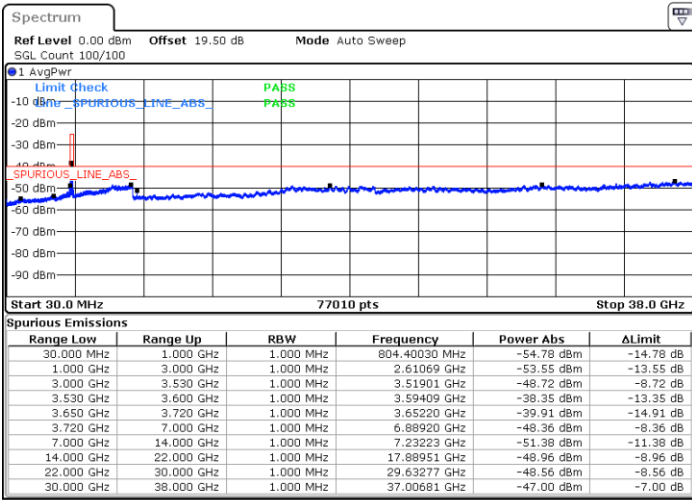

LTE Band 48 / 20MHz

QPSK

Lowest Channel / 1RB0

Lowest Channel / 1RBmax

Date: 27.DEC.2020 02:34:41

Date: 27.DEC.2020 02:38:37

Lowest Channel / FullIRB

N/A

Date: 27.DEC.2020 02:03:21

LTE Band 48 / 20MHz

QPSK

Middle Channel / 1RB0

Middle Channel / 1RBmax

Date: 27.DEC.2020 03:42:28

Date: 27.DEC.2020 04:19:01

Middle Channel / FullIRB

N/A

Date: 15.JAN.2021 14:24:50

LTE Band 48 / 20MHz

QPSK

Highest Channel / 1RB0

Highest Channel / 1RBmax

Date: 27.DEC.2020 05:07:04

Date: 27.DEC.2020 05:10:15

Highest Channel / FullIRB

N/A

Date: 27.DEC.2020 04:24:54

LTE Band 48 / 5MHz

16QAM

Lowest Channel / 1RB0

Lowest Channel / 1RBmax

Date: 19 DEC 2020 13:06:48