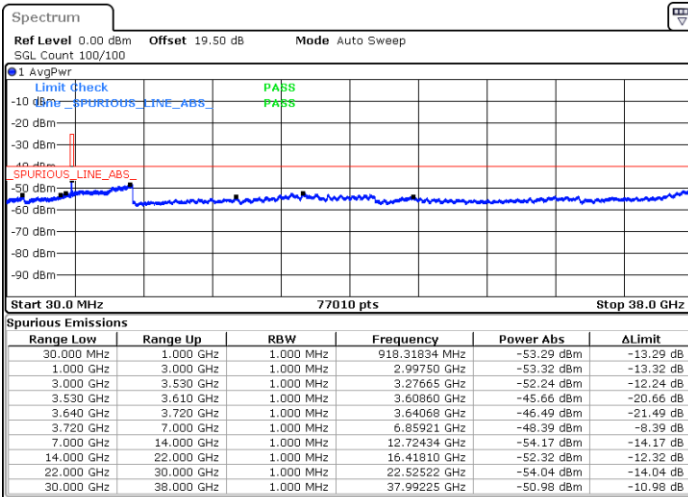

Highest Channel / 1RB0

Highest Channel / 1RBmax

Date: 27.DEC.2020 05:03:39

Date: 27.DEC.2020 05:13:44

Highest Channel / FullIRB

N/A

Date: 27.DEC.2020 04:43:07

LTE Band 48 / 5MHz

64QAM

Lowest Channel / 1RB0

Lowest Channel / 1RBmax

Date: 19 DEC 2020 13:02:46

Date: 19 DEC 2020 13:18:34

Lowest Channel / FullIRB

N/A

Date: 19 DEC 2020 12:56:59

LTE Band 48 / 5MHz

64QAM

Middle Channel / 1RB0

Middle Channel / 1RBmax

Date: 19 DEC 2020 13:57:37

Date: 19 DEC 2020 13:22:16

Middle Channel / FullIRB

N/A

Date: 19 DEC 2020 14:01:52

LTE Band 48 / 5MHz

64QAM

Highest Channel / 1RB0

Highest Channel / 1RBmax

Date: 19 DEC 2020 14:18:11

Date: 19 DEC 2020 14:31:31

Highest Channel / FullIRB