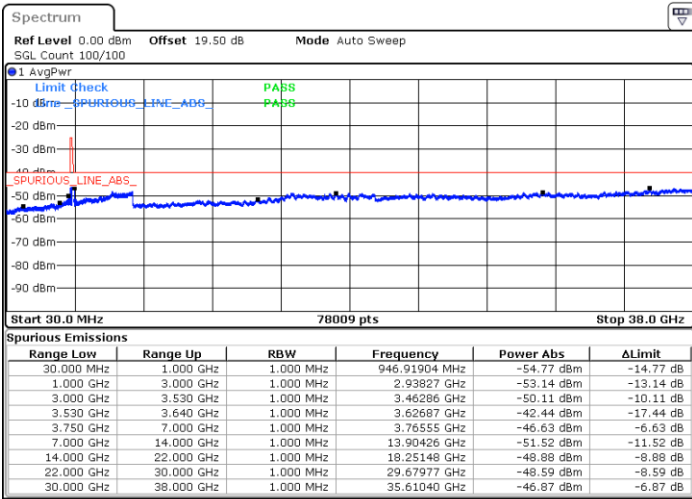

Middle Channel / 1RB0

Middle Channel / 1RBmax

Date: 26.DEC.2020 22:16:02

Date: 27.DEC.2020 00:41:54

Middle Channel / FullIRB

N/A

Date: 27.DEC.2020 00:50:01

LTE Band 48 / 15MHz

QPSK

Highest Channel / 1RB0

Highest Channel / 1RBmax

Date: 27.DEC.2020 00:06:38

Date: 27.DEC.2020 01:00:52

Highest Channel / FullIRB

N/A

Date: 27.DEC.2020 00:52:24

LTE Band 48 / 20MHz

QPSK

Lowest Channel / 1RB0

Lowest Channel / 1RBmax

Date: 27.DEC.2020 02:34:41

Date: 27.DEC.2020 02:38:37

Lowest Channel / FullIRB

N/A

Date: 27.DEC.2020 02:03:21

LTE Band 48 / 20MHz

QPSK

Middle Channel / 1RB0

Middle Channel / 1RBmax

Date: 27.DEC.2020 03:42:28

Date: 27.DEC.2020 04:19:01

Middle Channel / FullIRB