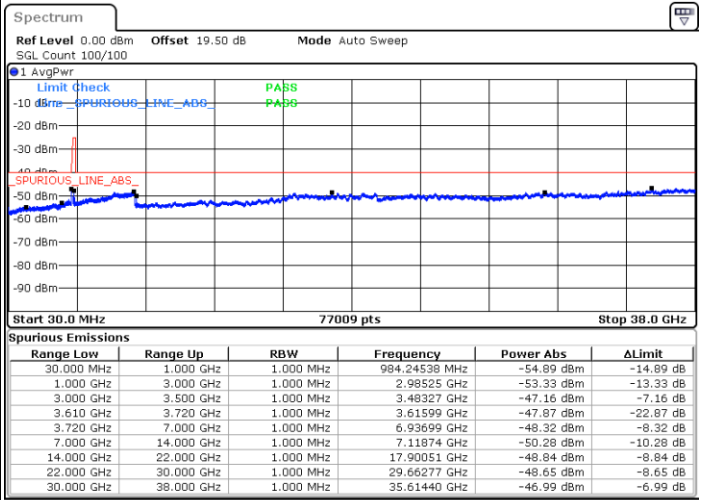

Date: 19 DEC 2020 13:54:10

Date: 19 DEC 2020 13:25:35

Middle Channel / FullIRB

N/A

Date: 19 DEC 2020 14:04:43

LTE Band 48 / 5MHz

16QAM

Highest Channel / 1RB0

Highest Channel / 1RBmax

Date: 19 DEC 2020 14:21:04

Date: 19 DEC 2020 14:26:48

Highest Channel / FullIRB

N/A

Date: 19 DEC 2020 14:13:14

LTE Band 48 / 10MHz

16QAM

Lowest Channel / 1RB0

Lowest Channel / 1RBmax

Date: 27.DEC.2020 05:45:40

Date: 27.DEC.2020 05:47:19

Lowest Channel / FullIRB

N/A

Date: 27.DEC.2020 05:49:00

LTE Band 48 / 10MHz