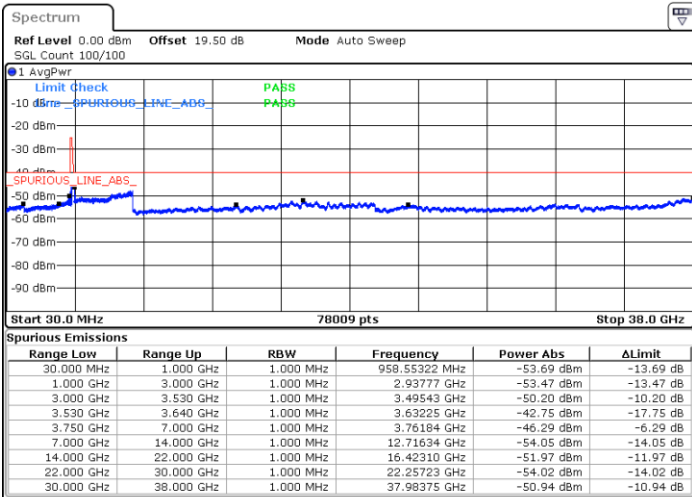

Lowest Channel / 1RB0

Lowest Channel / 1RBmax

Date: 27.DEC.2020 05:45:40

Date: 27.DEC.2020 05:47:19

Lowest Channel / FullIRB

N/A

Date: 27.DEC.2020 05:49:00

LTE Band 48 / 10MHz

LTE Band 48 / 10MHz

16QAM

Highest Channel / 1RB0

Highest Channel / 1RBmax

Date: 19 DEC 2020 16:43:50

Date: 19 DEC 2020 16:53:26

Highest Channel / FullIRB

N/A

Date: 19 DEC 2020 16:35:03

LTE Band 48 / 15MHz

16QAM

Lowest Channel / 1RB0

Lowest Channel / 1RBmax

Date: 26.DEC.2020 22:10:52

Date: 27.DEC.2020 00:38:47

Lowest Channel / FullIRB