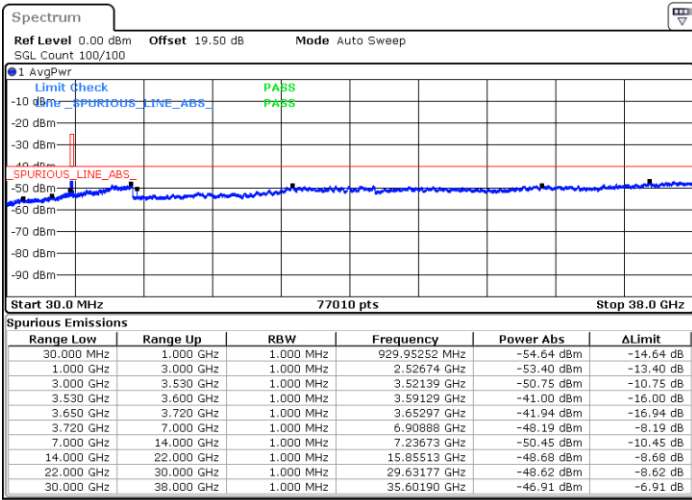

Date: 19 DEC 2020 16:35:03

LTE Band 48 / 15MHz

16QAM

Lowest Channel / 1RB0

Lowest Channel / 1RBmax

Date: 26.DEC.2020 22:10:52

Date: 27.DEC.2020 00:38:47

Lowest Channel / FullIRB

N/A

Date: 27.DEC.2020 00:33:48

LTE Band 48 / 15MHz

16QAM

Middle Channel / 1RB0

Middle Channel / 1RBmax

Date: 26. DEC. 2020 22:25:39

Date: 27. DEC. 2020 00:43:52

Middle Channel / FullIRB

N/A

Date: 27. DEC. 2020 00:48:37

LTE Band 48 / 15MHz

16QAM

Highest Channel / 1RB0

Highest Channel / 1RBmax

Date: 27.DEC.2020 00:11:39

Date: 27.DEC.2020 00:58:54

Highest Channel / FullIRB

N/A

Date: 27.DEC.2020 00:53:55

LTE Band 48 / 20MHz

16QAM

Lowest Channel / 1RB0

Lowest Channel / 1RBmax