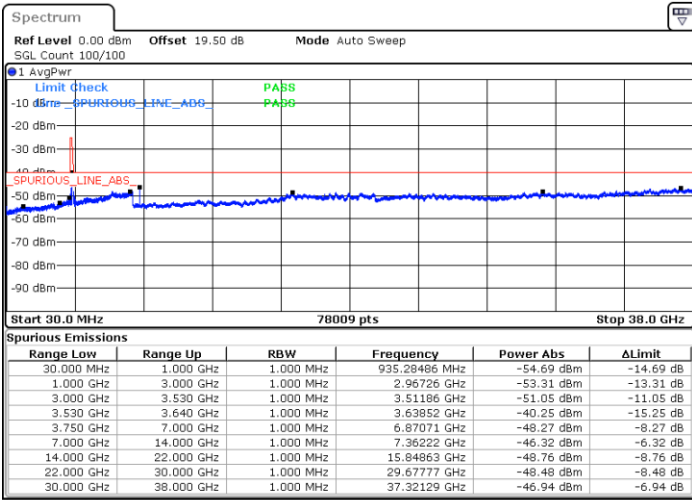

Date: 27.DEC.2020 02:03:21

LTE Band 48 / 20MHz

QPSK

Middle Channel / 1RB0

Middle Channel / 1RBmax

Date: 27.DEC.2020 03:42:28

Date: 27.DEC.2020 04:19:01

Middle Channel / FullIRB

N/A

Date: 15.JAN.2021 14:24:50

LTE Band 48 / 20MHz

QPSK

Highest Channel / 1RB0

Highest Channel / 1RBmax

Date: 27.DEC.2020 05:07:04

Date: 27.DEC.2020 05:10:15

Highest Channel / FullIRB

N/A

Date: 27.DEC.2020 04:24:54

LTE Band 48 / 5MHz

16QAM

Lowest Channel / 1RB0

Lowest Channel / 1RBmax

Date: 19 DEC 2020 13:06:48