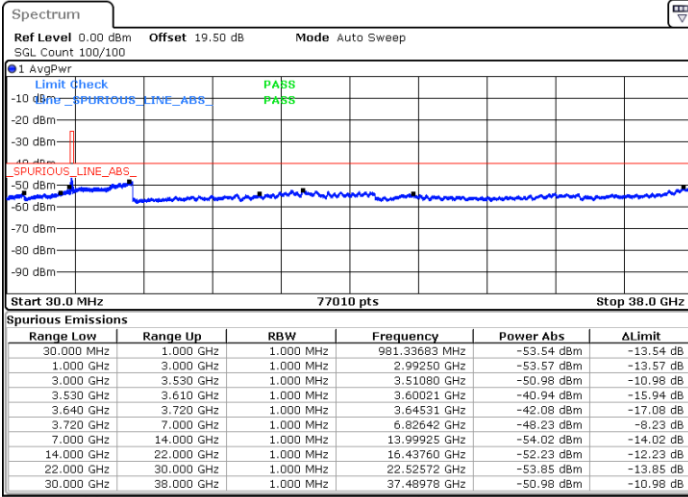

LTE Band 48 / 5MHz

QPSK

Middle Channel / 1RB0

Middle Channel / 1RBmax

Date: 19 DEC 2020 13:51:24

Date: 19 DEC 2020 13:28:50

Middle Channel / FullIRB

N/A

Date: 19 DEC 2020 14:07:20

LTE Band 48 / 5MHz

QPSK

Highest Channel / 1RB0

Highest Channel / 1RBmax

Date: 19 DEC 2020 14:23:32

Date: 19 DEC 2020 14:31:31

Highest Channel / FullIRB

N/A

Date: 19 DEC 2020 14:10:10

LTE Band 48 / 10MHz

QPSK

Lowest Channel / 1RB0

Lowest Channel / 1RBmax

Date: 19 DEC 2020 15:05:34

Date: 19 DEC 2020 15:08:16