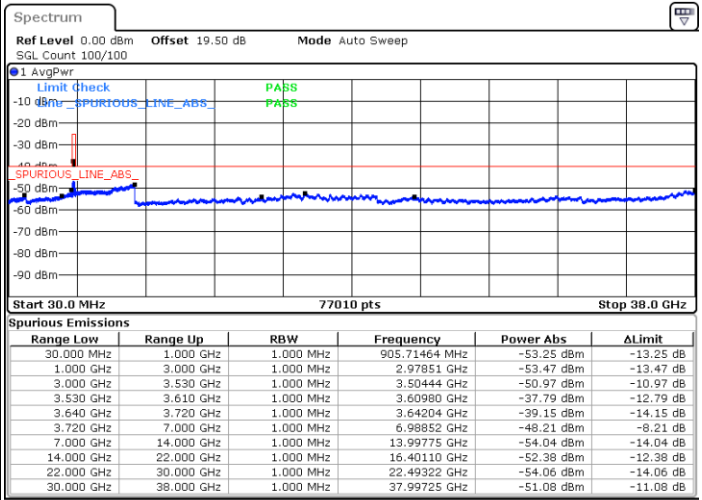

Highest Channel / 1RB0

Highest Channel / 1RBmax

Date: 27.DEC.2020 05:03:39

Date: 27.DEC.2020 05:13:44

Highest Channel / FullIRB

N/A

Date: 27.DEC.2020 04:43:07

LTE Band 48 / 5MHz

64QAM

Lowest Channel / 1RB0

Lowest Channel / 1RBmax

Date: 19 DEC 2020 13:02:46

Date: 19 DEC 2020 13:18:34

Lowest Channel / FullIRB

N/A

Date: 19 DEC 2020 12:56:59

LTE Band 48 / 5MHz

64QAM

Middle Channel / 1RB0

Middle Channel / 1RBmax

Date: 19 DEC 2020 13:57:37

Date: 19 DEC 2020 13:22:16

Middle Channel / FullIRB

N/A

Date: 19 DEC 2020 14:01:52

LTE Band 48 / 5MHz

64QAM

Highest Channel / 1RB0

Highest Channel / 1RBmax

Date: 19 DEC 2020 14:18:11

Date: 19 DEC 2020 14:31:31

Highest Channel / FullIRB