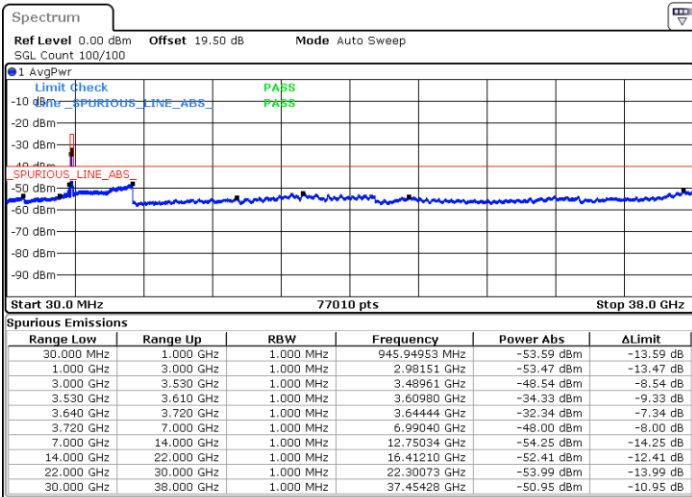

Highest Channel / 1RBmax

Date: 19 DEC 2020 14:21:04

Date: 19 DEC 2020 14:26:48

Highest Channel / FullIRB

N/A

Date: 19 DEC 2020 14:13:14

LTE Band 48 / 10MHz

16QAM

Lowest Channel / 1RB0

Lowest Channel / 1RBmax

Date: 27.DEC.2020 05:45:40

Date: 27.DEC.2020 05:47:19

Lowest Channel / FullIRB

N/A

Date: 27.DEC.2020 05:49:00

LTE Band 48 / 10MHz

16QAM

MiddleChannel / 1RB0

Middle Channel / 1RBmax

Date: 27.DEC.2020 05:52:32

Date: 19.DEC.2020 15:38:15

Middle Channel / FullIRB

N/A

Date: 19.DEC.2020 16:15:16

LTE Band 48 / 10MHz

16QAM

Highest Channel / 1RB0

Highest Channel / 1RBmax

Date: 19 DEC 2020 16:43:50

Date: 19 DEC 2020 16:53:26

Highest Channel / FullIRB

N/A