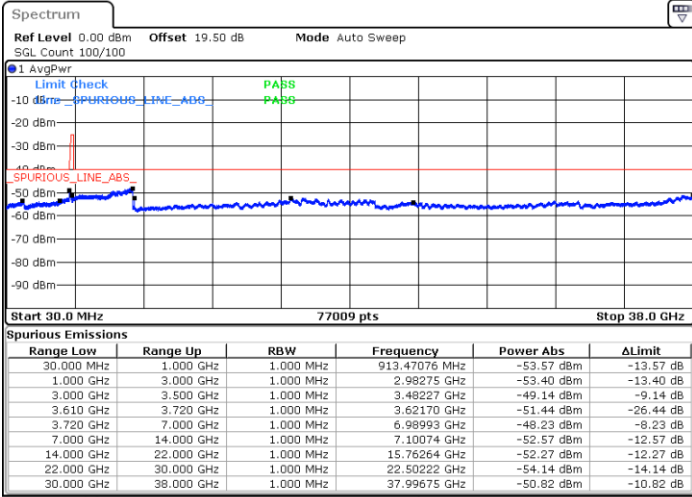

N/A

Date: 15.JAN.2021 14:24:50

LTE Band 48 / 20MHz

QPSK

Highest Channel / 1RB0

Highest Channel / 1RBmax

Date: 27.DEC.2020 05:07:04

Date: 27.DEC.2020 05:10:15

Highest Channel / FullIRB

N/A

Date: 27.DEC.2020 04:24:54

LTE Band 48 / 5MHz

16QAM

Lowest Channel / 1RB0

Lowest Channel / 1RBmax

Date: 19 DEC 2020 13:06:48

Date: 19 DEC 2020 13:15:07

Lowest Channel / FullIRB

N/A

Date: 19 DEC 2020 12:54:40

LTE Band 48 / 5MHz

16QAM

Middle Channel / 1RB0

Middle Channel / 1RBmax

Date: 19 DEC 2020 13:54:10

Date: 19 DEC 2020 13:25:35

Middle Channel / FullIRB

N/A

Date: 19 DEC 2020 14:04:43

LTE Band 48 / 5MHz

16QAM

Highest Channel / 1RB0