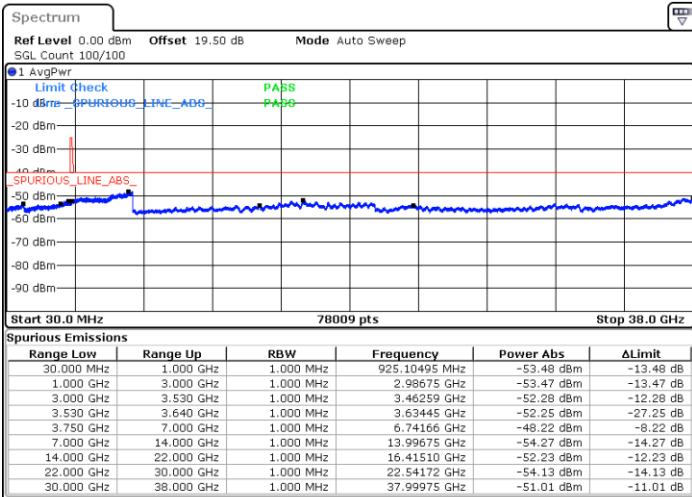

Highest Channel / FullIRB

N/A

Date: 19 DEC 2020 14:15:45