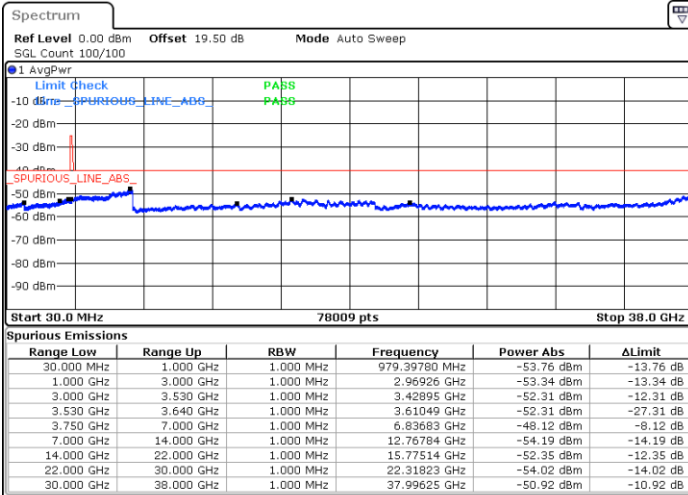

Date: 19 DEC 2020 14:07:20

LTE Band 48 / 5MHz

QPSK

Highest Channel / 1RB0

Highest Channel / 1RBmax

Date: 19 DEC 2020 14:23:32

Date: 19 DEC 2020 14:31:31

Highest Channel / FullIRB

N/A

Date: 19 DEC 2020 14:10:10

LTE Band 48 / 10MHz

QPSK

Lowest Channel / 1RB0

Lowest Channel / 1RBmax

Date: 19 DEC 2020 15:05:34

Date: 19 DEC 2020 15:08:16