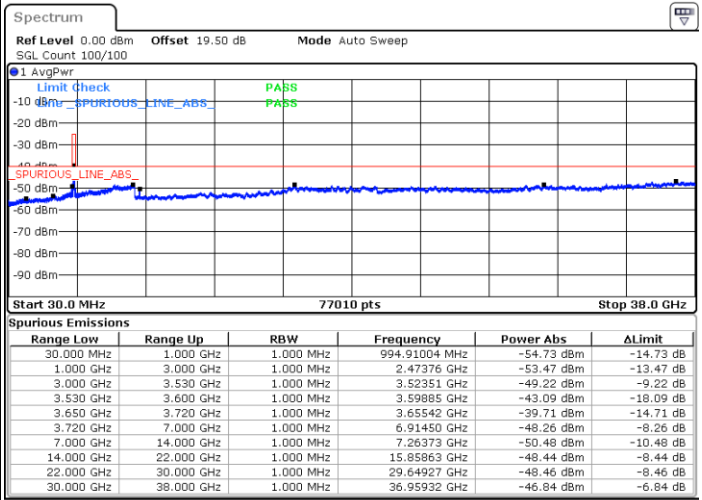

Date: 19 DEC 2020 16:46:45

Date: 27 DEC 2020 05:56:29

Highest Channel / FullIRB

N/A

Date: 19 DEC 2020 16:32:40

LTE Band 48 / 15MHz

QPSK

Lowest Channel / 1RB0

Lowest Channel / 1RBmax

Date: 26.DEC.2020 22:12:48

Date: 27.DEC.2020 00:40:10

Lowest Channel / FullIRB

N/A

Date: 27.DEC.2020 00:31:11

LTE Band 48 / 15MHz

QPSK

Middle Channel / 1RB0

Middle Channel / 1RBmax

Date: 26.DEC.2020 22:16:02

Date: 27.DEC.2020 00:41:54

Middle Channel / FullIRB

N/A

Date: 27.DEC.2020 00:50:01

LTE Band 48 / 15MHz

QPSK

Highest Channel / 1RB0

Highest Channel / 1RBmax

Date: 27.DEC.2020 00:06:38

Date: 27.DEC.2020 01:00:52

Highest Channel / FullIRB

N/A

Date: 27.DEC.2020 00:52:24