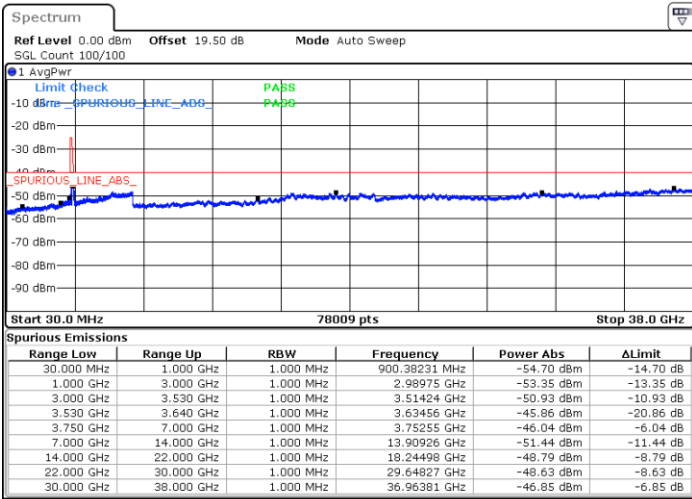

Middle Channel / 1RBmax

Date: 27.DEC.2020 03:46:41

Date: 27.DEC.2020 04:11:17

Middle Channel / FullIRB

N/A

Date: 18.MAR.2021 23:20:29

LTE Band 48 / 20MHz

16QAM

Highest Channel / 1RB0

Highest Channel / 1RBmax

Date: 27.DEC.2020 05:03:39

Date: 27.DEC.2020 05:13:44

Highest Channel / FullIRB

N/A

Date: 27.DEC.2020 04:43:07

LTE Band 48 / 5MHz

64QAM

Lowest Channel / 1RB0

Lowest Channel / 1RBmax

Date: 19 DEC 2020 13:02:46

Date: 19 DEC 2020 13:18:34

Lowest Channel / FullIRB

N/A

Date: 19 DEC 2020 12:56:59