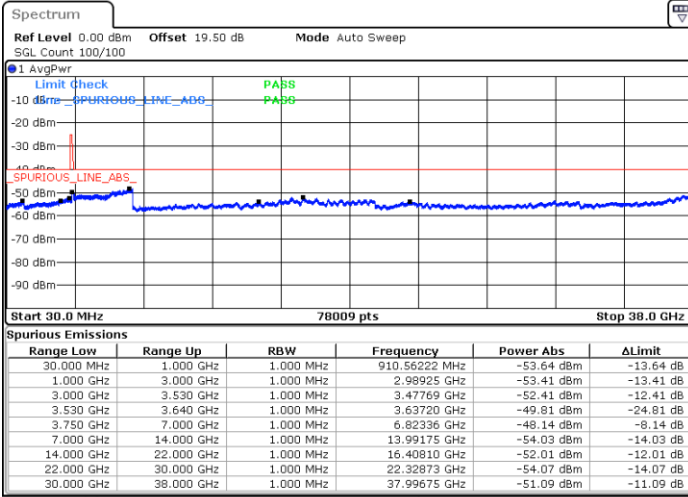

Date: 19 DEC 2020 14:07:20

LTE Band 48 / 5MHz

QPSK

Highest Channel / 1RB0

Highest Channel / 1RBmax

Date: 19 DEC 2020 14:23:32

Date: 19 DEC 2020 14:31:31

Highest Channel / FullIRB

N/A

Date: 19 DEC 2020 14:10:10

LTE Band 48 / 10MHz

QPSK

Lowest Channel / 1RB0

Lowest Channel / 1RBmax

Date: 19 DEC 2020 15:05:34

Date: 19 DEC 2020 15:08:16

Lowest Channel / FullIRB

N/A

Date: 19 DEC 2020 14:37:16

LTE Band 48 / 10MHz

QPSK

MiddleChannel / 1RB0

Middle Channel / 1RBmax

Date: 27.DEC.2020 05:52:32