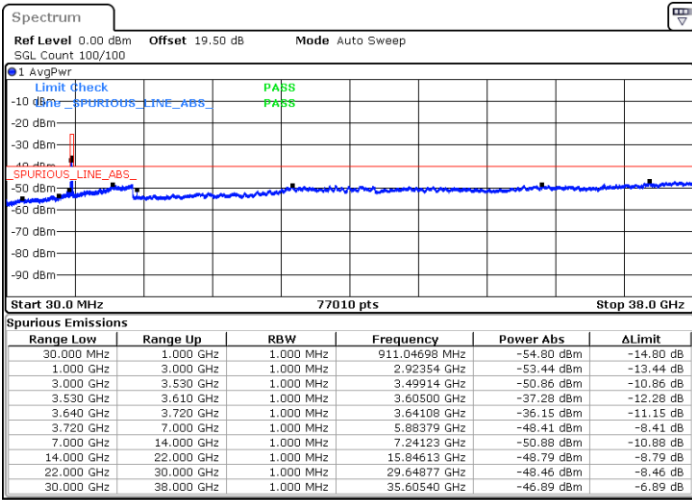

N/A

Date: 19 DEC 2020 14:10:10

LTE Band 48 / 10MHz

QPSK

Lowest Channel / 1RB0

Lowest Channel / 1RBmax

Date: 19 DEC 2020 15:05:34

Date: 19 DEC 2020 15:08:16

Lowest Channel / FullIRB

N/A

Date: 19 DEC 2020 14:37:16

LTE Band 48 / 10MHz

QPSK

MiddleChannel / 1RB0

Middle Channel / 1RBmax

Date: 27.DEC.2020 05:52:32

Date: 19.DEC.2020 15:38:15

Middle Channel / FullIRB

N/A

Date: 19.DEC.2020 16:22:40

LTE Band 48 / 10MHz

QPSK

Highest Channel / 1RB0

Highest Channel / 1RBmax

Date: 19 DEC 2020 16:46:45

Date: 27 DEC 2020 05:56:29

Highest Channel / FullIRB

N/A

Date: 19 DEC 2020 16:32:40

LTE Band 48 / 15MHz

QPSK

Lowest Channel / 1RB0