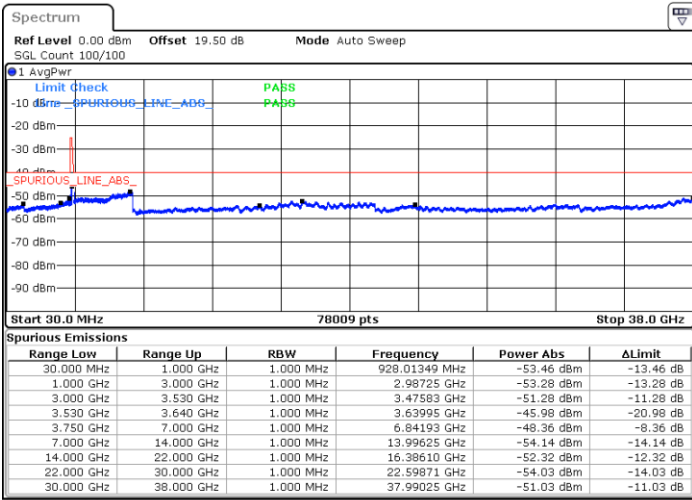

Lowest Channel / 1RB0

Lowest Channel / 1RBmax

Date: 27.DEC.2020 05:45:40

Date: 27.DEC.2020 05:47:19

Lowest Channel / FullIRB

N/A

Date: 27.DEC.2020 05:49:00

LTE Band 48 / 10MHz

16QAM

MiddleChannel / 1RB0

Middle Channel / 1RBmax

Date: 27.DEC.2020 05:52:32

Date: 19.DEC.2020 15:38:15

Middle Channel / FullIRB

N/A

Date: 19.DEC.2020 16:15:16

LTE Band 48 / 10MHz

16QAM

Highest Channel / 1RB0

Highest Channel / 1RBmax

Date: 19 DEC 2020 16:43:50

Date: 19 DEC 2020 16:53:26

Highest Channel / FullIRB

N/A