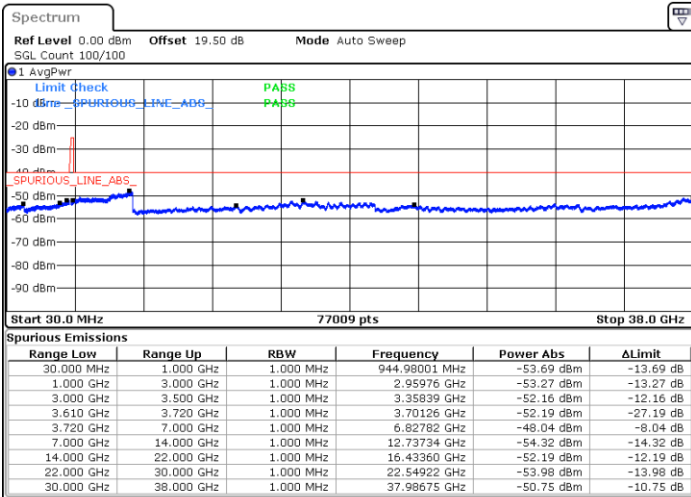

Highest Channel / 1RB0

Highest Channel / 1RBmax

Date: 27.DEC.2020 05:03:39

Date: 27.DEC.2020 05:13:44

Highest Channel / FullIRB

N/A

Date: 27.DEC.2020 04:43:07

LTE Band 48 / 5MHz

64QAM

Lowest Channel / 1RB0

Lowest Channel / 1RBmax

Date: 19 DEC 2020 13:02:46

Date: 19 DEC 2020 13:18:34

Lowest Channel / FullIRB

N/A

Date: 19 DEC 2020 12:56:59

LTE Band 48 / 5MHz

64QAM

Middle Channel / 1RB0

Middle Channel / 1RBmax

Date: 19 DEC 2020 13:57:37

Date: 19 DEC 2020 13:22:16

Middle Channel / FullIRB

N/A

Date: 19 DEC 2020 14:01:52

LTE Band 48 / 5MHz

64QAM

Highest Channel / 1RB0

Highest Channel / 1RBmax

Date: 19 DEC 2020 14:18:11

Date: 19 DEC 2020 14:31:31

Highest Channel / FullIRB