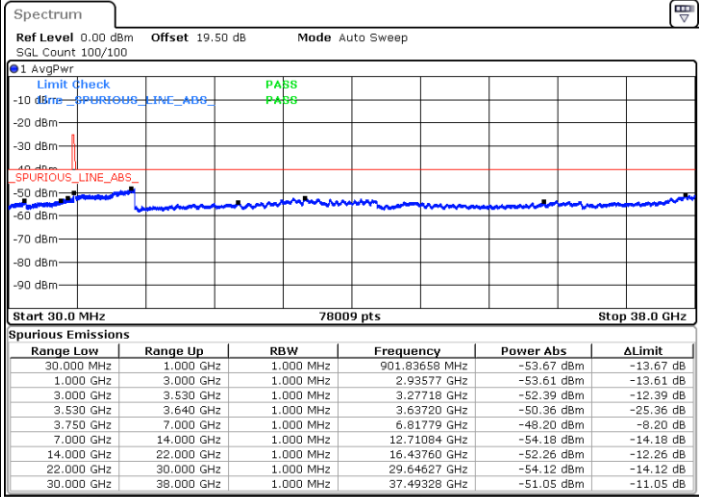

LTE Band 48 / 5MHz

QPSK

Middle Channel / 1RB0

Middle Channel / 1RBmax

Date: 19 DEC 2020 13:51:24

Date: 19 DEC 2020 13:28:50

Middle Channel / FullIRB

N/A

Date: 19 DEC 2020 14:07:20

LTE Band 48 / 5MHz

QPSK

Highest Channel / 1RB0

Highest Channel / 1RBmax

Date: 19 DEC 2020 14:23:32

Date: 19 DEC 2020 14:31:31

Highest Channel / FullIRB

N/A

Date: 19 DEC 2020 14:10:10

LTE Band 48 / 10MHz

QPSK

Lowest Channel / 1RB0

Lowest Channel / 1RBmax

Date: 19 DEC 2020 15:05:34

Date: 19 DEC 2020 15:08:16

Lowest Channel / FullIRB

N/A

Date: 19 DEC 2020 14:37:16

LTE Band 48 / 10MHz

QPSK

MiddleChannel / 1RB0

Middle Channel / 1RBmax

Date: 27.DEC.2020 05:52:32