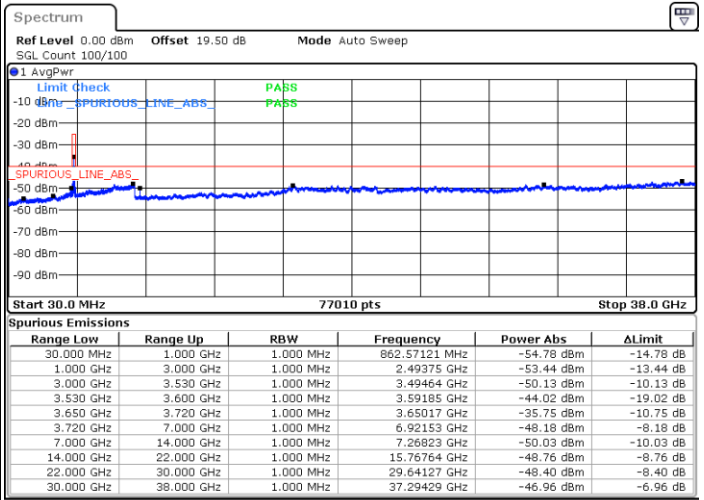

LTE Band 48 / 20MHz

QPSK

Lowest Channel / 1RB0

Lowest Channel / 1RBmax

Date: 27.DEC.2020 02:34:41

Date: 27.DEC.2020 02:38:37

Lowest Channel / FullIRB

N/A

Date: 27.DEC.2020 02:03:21

LTE Band 48 / 20MHz

QPSK

Middle Channel / 1RB0

Middle Channel / 1RBmax

Date: 27.DEC.2020 03:42:28

Date: 27.DEC.2020 04:19:01

Middle Channel / FullIRB

N/A

Date: 15.JAN.2021 14:24:50

LTE Band 48 / 20MHz

QPSK

Highest Channel / 1RB0

Highest Channel / 1RBmax

Date: 27.DEC.2020 05:07:04

Date: 27.DEC.2020 05:10:15

Highest Channel / FullIRB

N/A

Date: 27.DEC.2020 04:24:54

LTE Band 48 / 5MHz

16QAM

Lowest Channel / 1RB0

Lowest Channel / 1RBmax

Date: 19 DEC 2020 13:06:48