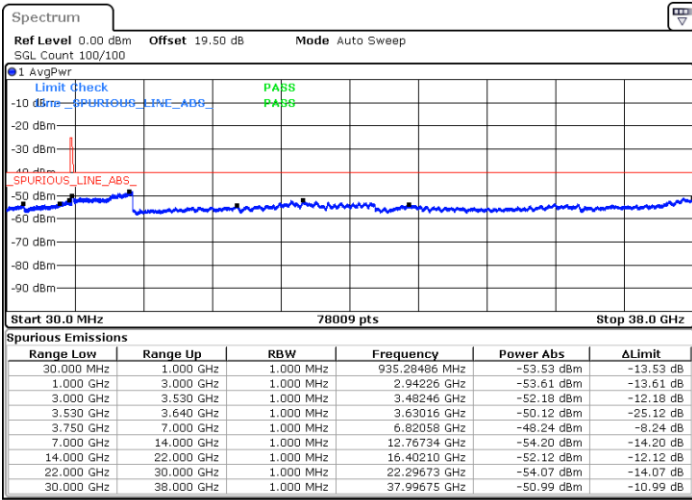

LTE Band 48 / 5MHz

64QAM

Middle Channel / 1RB0

Middle Channel / 1RBmax

Date: 19 DEC 2020 13:57:37

Date: 19 DEC 2020 13:22:16

Middle Channel / FullIRB

N/A

Date: 19 DEC 2020 14:01:52

LTE Band 48 / 5MHz

64QAM

Highest Channel / 1RB0

Highest Channel / 1RBmax

Date: 19 DEC 2020 14:18:11

Date: 19 DEC 2020 14:31:31

Highest Channel / FullIRB