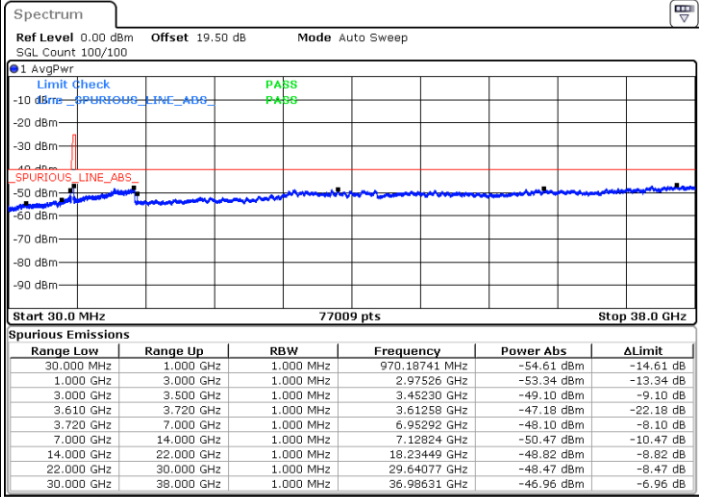

Date: 19.DEC.2020 15:38:15

Middle Channel / FullIRB

N/A

Date: 19.DEC.2020 16:22:40

LTE Band 48 / 10MHz

QPSK

Highest Channel / 1RB0

Highest Channel / 1RBmax

Date: 19 DEC 2020 16:46:45

Date: 27 DEC 2020 05:56:29

Highest Channel / FullIRB

N/A

Date: 19 DEC 2020 16:32:40

LTE Band 48 / 15MHz

QPSK

Lowest Channel / 1RB0

Lowest Channel / 1RBmax

Date: 26.DEC.2020 22:12:48

Date: 27.DEC.2020 00:40:10

Lowest Channel / FullIRB

N/A

Date: 27.DEC.2020 00:31:11

LTE Band 48 / 15MHz

QPSK

Middle Channel / 1RB0

Middle Channel / 1RBmax

Date: 26.DEC.2020 22:16:02

Date: 27.DEC.2020 00:41:54

Middle Channel / FullIRB

N/A

Date: 27.DEC.2020 00:50:01

LTE Band 48 / 15MHz