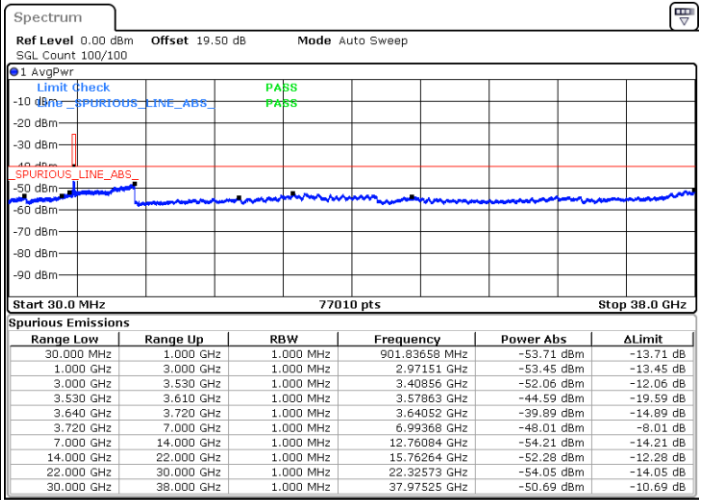

Highest Channel / FullIRB

N/A

Date: 27.DEC.2020 04:24:54

LTE Band 48 / 5MHz

16QAM

Lowest Channel / 1RB0

Lowest Channel / 1RBmax

Date: 19 DEC 2020 13:06:48

Date: 19 DEC 2020 13:15:07

Lowest Channel / FullIRB

N/A

Date: 19 DEC 2020 12:54:40

LTE Band 48 / 5MHz

16QAM

Middle Channel / 1RB0

Middle Channel / 1RBmax

Date: 19 DEC 2020 13:54:10

Date: 19 DEC 2020 13:25:35

Middle Channel / FullIRB

N/A

Date: 19 DEC 2020 14:04:43

LTE Band 48 / 5MHz

16QAM

Highest Channel / 1RB0

Highest Channel / 1RBmax

Date: 19 DEC 2020 14:21:04

Date: 19 DEC 2020 14:26:48

Highest Channel / FullIRB

N/A

Date: 19 DEC 2020 14:13:14

LTE Band 48 / 10MHz

16QAM