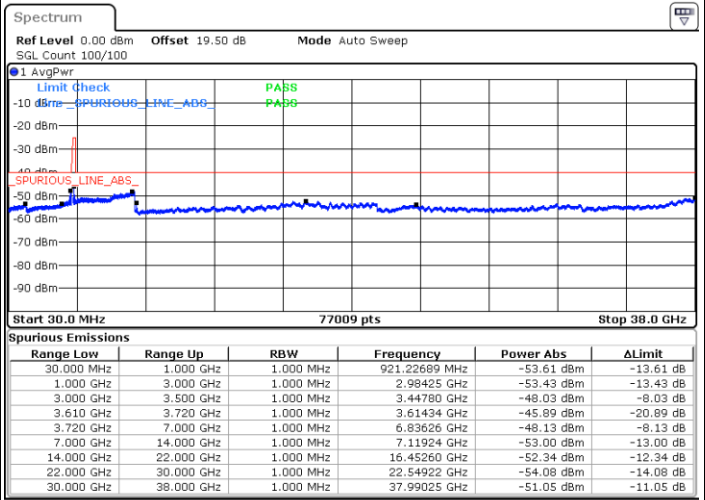

Date: 19 DEC 2020 14:07:20

LTE Band 48 / 5MHz

QPSK

Highest Channel / 1RB0

Highest Channel / 1RBmax

Date: 19 DEC 2020 14:23:32

Date: 19 DEC 2020 14:31:31

Highest Channel / FullIRB

N/A

Date: 19 DEC 2020 14:10:10

LTE Band 48 / 10MHz

QPSK

Lowest Channel / 1RB0

Lowest Channel / 1RBmax

Date: 19 DEC 2020 15:05:34

Date: 19 DEC 2020 15:08:16

Lowest Channel / FullIRB

N/A

Date: 19 DEC 2020 14:37:16

LTE Band 48 / 10MHz

QPSK

MiddleChannel / 1RB0

Middle Channel / 1RBmax

Date: 27.DEC.2020 05:52:32

Date: 19.DEC.2020 15:38:15

Middle Channel / FullIRB

N/A

Date: 19.DEC.2020 16:22:40

LTE Band 48 / 10MHz

QPSK

Highest Channel / 1RB0

Highest Channel / 1RBmax