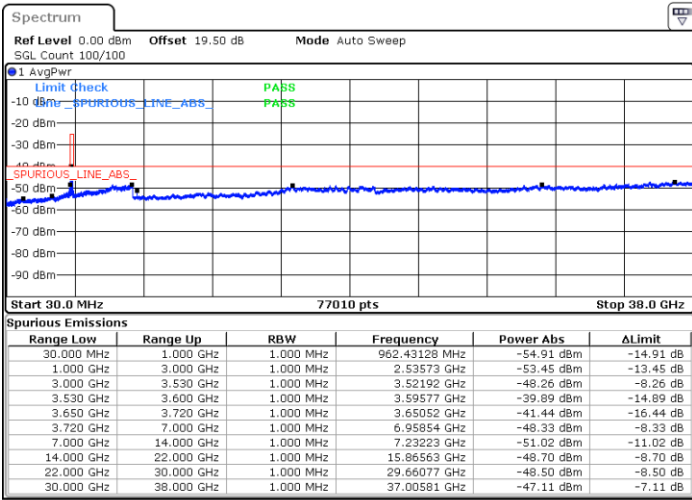

Date: 27.DEC.2020 00:58:54

Highest Channel / FullIRB

N/A

Date: 27.DEC.2020 00:53:55

LTE Band 48 / 20MHz

16QAM

Lowest Channel / 1RB0

Lowest Channel / 1RBmax

Date: 27.DEC.2020 02:31:27

Date: 27.DEC.2020 02:49:55

Lowest Channel / FullIRB

N/A

Date: 27.DEC.2020 02:08:54

LTE Band 48 / 20MHz

16QAM

Middle Channel / 1RB0

Middle Channel / 1RBmax

Date: 27.DEC.2020 03:46:41

Date: 27.DEC.2020 04:11:17

Middle Channel / FullIRB

N/A

Date: 18.MAR.2021 23:20:29

LTE Band 48 / 20MHz

16QAM

Highest Channel / 1RB0

Highest Channel / 1RBmax

Date: 27.DEC.2020 05:03:39

Date: 27.DEC.2020 05:13:44

Highest Channel / FullIRB

N/A

Date: 27.DEC.2020 04:43:07

LTE Band 48 / 5MHz