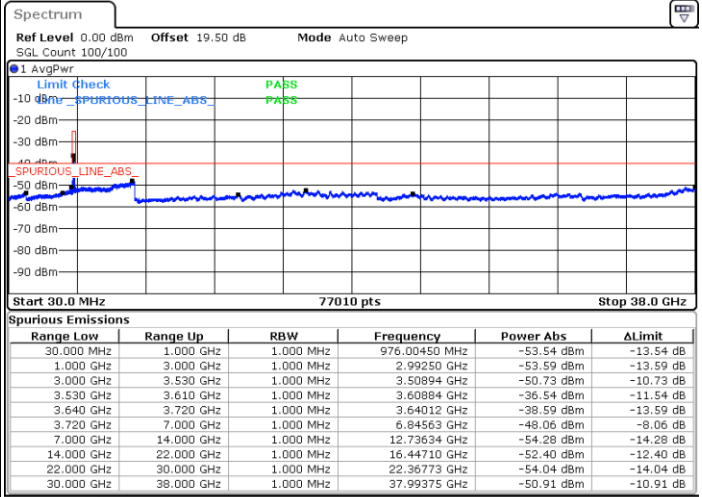

LTE Band 48 / 5MHz

QPSK

Middle Channel / 1RB0

Middle Channel / 1RBmax

Date: 19 DEC 2020 13:51:24

Date: 19 DEC 2020 13:28:50

Middle Channel / FullIRB

N/A

Date: 19 DEC 2020 14:07:20

LTE Band 48 / 5MHz

QPSK

Highest Channel / 1RB0

Highest Channel / 1RBmax

Date: 19 DEC 2020 14:23:32

Date: 19 DEC 2020 14:31:31

Highest Channel / FullIRB

N/A

Date: 19 DEC 2020 14:10:10

LTE Band 48 / 10MHz

QPSK

Lowest Channel / 1RB0

Lowest Channel / 1RBmax

Date: 19 DEC 2020 15:05:34

Date: 19 DEC 2020 15:08:16