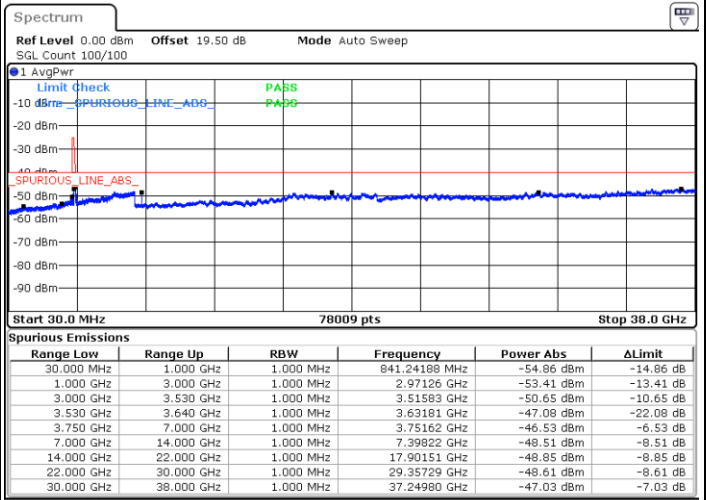

Middle Channel / FullIRB

N/A

Date: 27. DEC. 2020 00:48:37

LTE Band 48 / 15MHz

16QAM

Highest Channel / 1RB0

Highest Channel / 1RBmax

Date: 27.DEC.2020 00:11:39

Date: 27.DEC.2020 00:58:54

Highest Channel / FullIRB

N/A

Date: 27.DEC.2020 00:53:55

LTE Band 48 / 20MHz

16QAM

Lowest Channel / 1RB0

Lowest Channel / 1RBmax