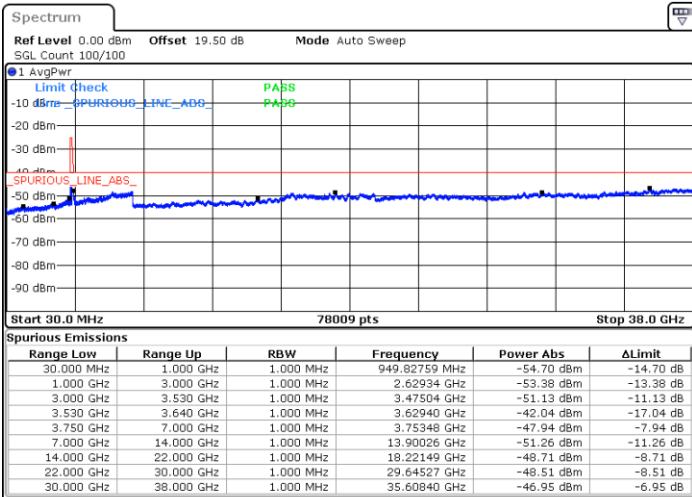

Date: 27.DEC.2020 02:03:21

LTE Band 48 / 20MHz

QPSK

Middle Channel / 1RB0

Middle Channel / 1RBmax

Date: 27.DEC.2020 03:42:28

Date: 27.DEC.2020 04:19:01

Middle Channel / FullIRB

N/A

Date: 15.JAN.2021 14:24:50

LTE Band 48 / 20MHz

QPSK

Highest Channel / 1RB0

Highest Channel / 1RBmax

Date: 27.DEC.2020 05:07:04

Date: 27.DEC.2020 05:10:15

Highest Channel / FullIRB

N/A

Date: 27.DEC.2020 04:24:54

LTE Band 48 / 5MHz

16QAM

Lowest Channel / 1RB0

Lowest Channel / 1RBmax

Date: 19 DEC 2020 13:06:48