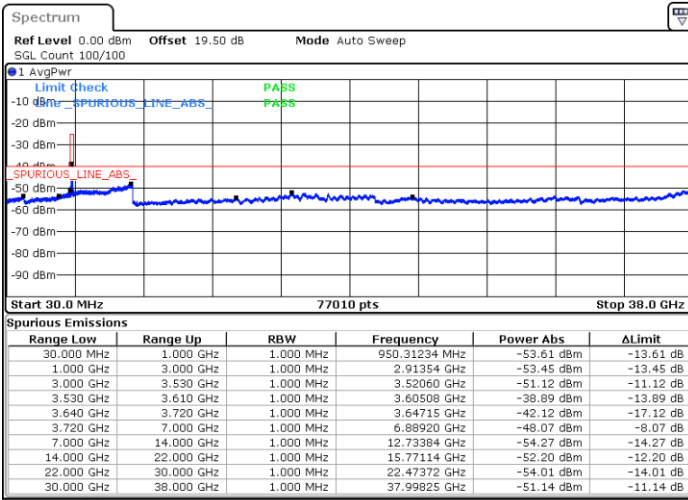

Highest Channel / 1RB0

Highest Channel / 1RBmax

Date: 27.DEC.2020 05:03:39

Date: 27.DEC.2020 05:13:44

Highest Channel / FullIRB

N/A

Date: 27.DEC.2020 04:43:07

LTE Band 48 / 5MHz

64QAM

Lowest Channel / 1RB0

Lowest Channel / 1RBmax

Date: 19 DEC 2020 13:02:46

Date: 19 DEC 2020 13:18:34

Lowest Channel / FullIRB

N/A

Date: 19 DEC 2020 12:56:59

LTE Band 48 / 5MHz

64QAM

Middle Channel / 1RB0

Middle Channel / 1RBmax

Date: 19 DEC 2020 13:57:37

Date: 19 DEC 2020 13:22:16

Middle Channel / FullIRB

N/A

Date: 19 DEC 2020 14:01:52

LTE Band 48 / 5MHz

64QAM

Highest Channel / 1RB0

Highest Channel / 1RBmax

Date: 19 DEC 2020 14:18:11

Date: 19 DEC 2020 14:31:31

Highest Channel / FullIRB