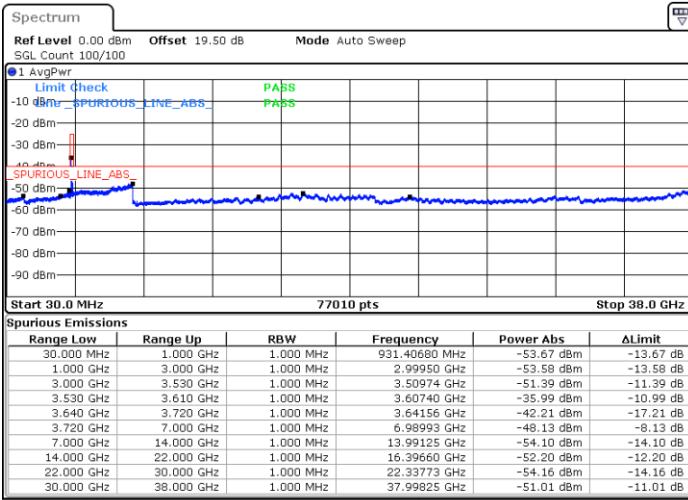

Highest Channel / FullIRB

N/A

Date: 27.DEC.2020 04:24:54

LTE Band 48 / 5MHz

16QAM

Lowest Channel / 1RB0

Lowest Channel / 1RBmax

Date: 19 DEC 2020 13:06:48

Date: 19 DEC 2020 13:15:07

Lowest Channel / FullIRB

N/A

Date: 19 DEC 2020 12:54:40

LTE Band 48 / 5MHz

16QAM

Middle Channel / 1RB0

Middle Channel / 1RBmax

Date: 19 DEC 2020 13:54:10

Date: 19 DEC 2020 13:25:35

Middle Channel / FullIRB

N/A

Date: 19 DEC 2020 14:04:43

LTE Band 48 / 5MHz

16QAM

Highest Channel / 1RB0

Highest Channel / 1RBmax

Date: 19 DEC 2020 14:21:04

Date: 19 DEC 2020 14:26:48

Highest Channel / FullIRB

N/A

Date: 19 DEC 2020 14:13:14

LTE Band 48 / 10MHz

16QAM