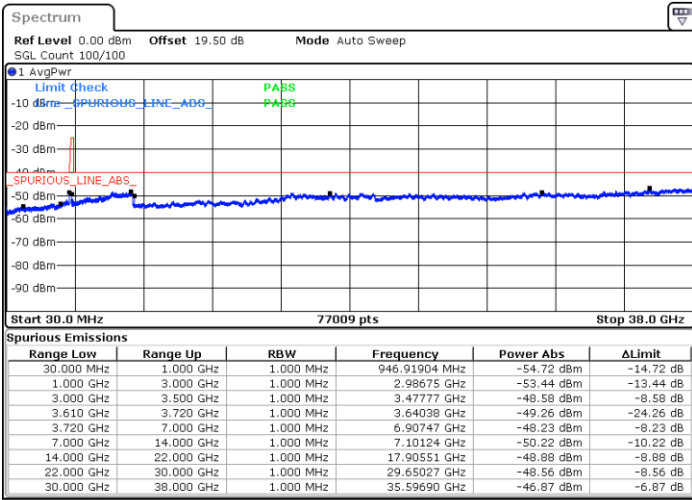

Date: 19 DEC 2020 13:54:10

Date: 19 DEC 2020 13:25:35

Middle Channel / FullIRB

N/A

Date: 19 DEC 2020 14:04:43

LTE Band 48 / 5MHz

16QAM

Highest Channel / 1RB0

Highest Channel / 1RBmax

Date: 19 DEC 2020 14:21:04

Date: 19 DEC 2020 14:26:48

Highest Channel / FullIRB

N/A

Date: 19 DEC 2020 14:13:14

LTE Band 48 / 10MHz

16QAM

Lowest Channel / 1RB0

Lowest Channel / 1RBmax

Date: 27.DEC.2020 05:45:40

Date: 27.DEC.2020 05:47:19

Lowest Channel / FullIRB

N/A

Date: 27.DEC.2020 05:49:00

LTE Band 48 / 10MHz