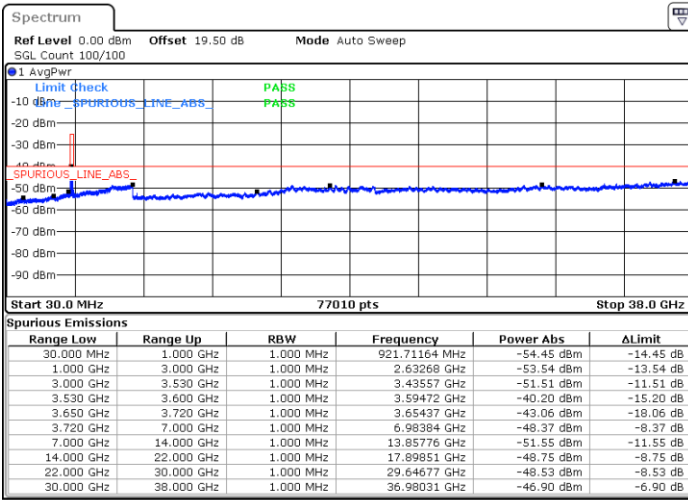

Date: 19 DEC 2020 16:46:45

Date: 27 DEC 2020 05:56:29

Highest Channel / FullIRB

N/A

Date: 19 DEC 2020 16:32:40

LTE Band 48 / 15MHz

QPSK

Lowest Channel / 1RB0

Lowest Channel / 1RBmax

Date: 26.DEC.2020 22:12:48

Date: 27.DEC.2020 00:40:10

Lowest Channel / FullIRB

N/A

Date: 27.DEC.2020 00:31:11

LTE Band 48 / 15MHz

QPSK

Middle Channel / 1RB0

Middle Channel / 1RBmax

Date: 26.DEC.2020 22:16:02

Date: 27.DEC.2020 00:41:54

Middle Channel / FullIRB

N/A

Date: 27.DEC.2020 00:50:01

LTE Band 48 / 15MHz

QPSK

Highest Channel / 1RB0

Highest Channel / 1RBmax

Date: 27.DEC.2020 00:06:38

Date: 27.DEC.2020 01:00:52

Highest Channel / FullIRB

N/A

Date: 27.DEC.2020 00:52:24