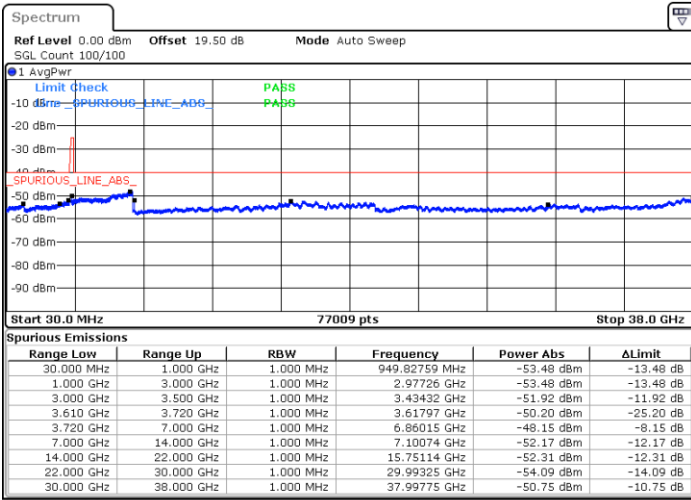

Middle Channel / 1RBmax

Date: 27.DEC.2020 03:46:41

Date: 27.DEC.2020 04:11:17

Middle Channel / FullIRB

N/A

Date: 18.MAR.2021 23:20:29

LTE Band 48 / 20MHz

16QAM

Highest Channel / 1RB0

Highest Channel / 1RBmax

Date: 27.DEC.2020 05:03:39

Date: 27.DEC.2020 05:13:44

Highest Channel / FullIRB

N/A

Date: 27.DEC.2020 04:43:07

LTE Band 48 / 5MHz

64QAM

Lowest Channel / 1RB0

Lowest Channel / 1RBmax

Date: 19 DEC 2020 13:02:46

Date: 19 DEC 2020 13:18:34

Lowest Channel / FullIRB

N/A

Date: 19 DEC 2020 12:56:59