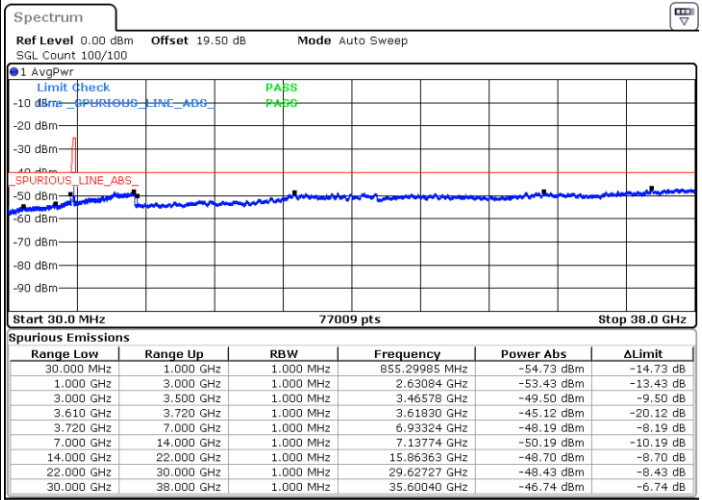

QPSK

Highest Channel / 1RB0

Highest Channel / 1RBmax

Date: 27.DEC.2020 00:06:38

Date: 27.DEC.2020 01:00:52

Highest Channel / FullIRB

N/A

Date: 27.DEC.2020 00:52:24

LTE Band 48 / 20MHz

QPSK

Lowest Channel / 1RB0

Lowest Channel / 1RBmax

Date: 27.DEC.2020 02:34:41

Date: 27.DEC.2020 02:38:37

Lowest Channel / FullIRB

N/A

Date: 27.DEC.2020 02:03:21

LTE Band 48 / 20MHz

QPSK

Middle Channel / 1RB0

Middle Channel / 1RBmax

Date: 27.DEC.2020 03:42:28

Date: 27.DEC.2020 04:19:01

Middle Channel / FullIRB

N/A

Date: 15.JAN.2021 14:24:50

LTE Band 48 / 20MHz

QPSK

Highest Channel / 1RB0

Highest Channel / 1RBmax

Date: 27.DEC.2020 05:07:04

Date: 27.DEC.2020 05:10:15