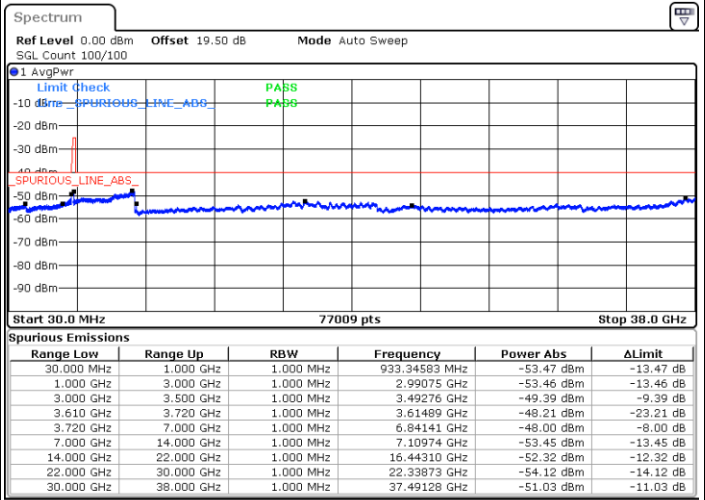

Middle Channel / 1RBmax

Date: 27.DEC.2020 03:46:41

Date: 27.DEC.2020 04:11:17

Middle Channel / FullIRB

N/A

Date: 18.MAR.2021 23:20:29

LTE Band 48 / 20MHz

16QAM

Highest Channel / 1RB0

Highest Channel / 1RBmax

Date: 27.DEC.2020 05:03:39

Date: 27.DEC.2020 05:13:44

Highest Channel / FullIRB

N/A

Date: 27.DEC.2020 04:43:07

LTE Band 48 / 5MHz

64QAM

Lowest Channel / 1RB0

Lowest Channel / 1RBmax

Date: 19 DEC 2020 13:02:46

Date: 19 DEC 2020 13:18:34

Lowest Channel / FullIRB

N/A

Date: 19 DEC 2020 12:56:59