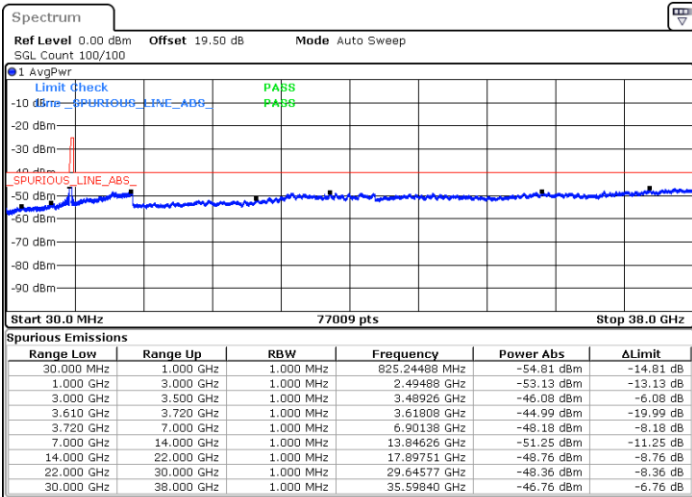

Highest Channel / 1RBmax

Date: 19 DEC 2020 14:21:04

Date: 19 DEC 2020 14:26:48

Highest Channel / FullIRB

N/A

Date: 19 DEC 2020 14:13:14

LTE Band 48 / 10MHz

16QAM

Lowest Channel / 1RB0

Lowest Channel / 1RBmax

Date: 27.DEC.2020 05:45:40

Date: 27.DEC.2020 05:47:19

Lowest Channel / FullIRB

N/A

Date: 27.DEC.2020 05:49:00

LTE Band 48 / 10MHz

LTE Band 48 / 10MHz

16QAM

Highest Channel / 1RB0

Highest Channel / 1RBmax

Date: 19 DEC 2020 16:43:50

Date: 19 DEC 2020 16:53:26

Highest Channel / FullIRB

N/A