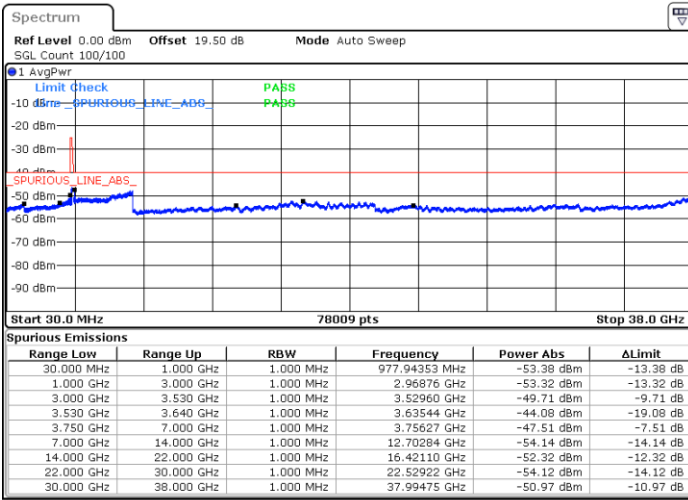

Lowest Channel / FullIRB

N/A

Date: 19 DEC 2020 14:37:16

LTE Band 48 / 10MHz

QPSK

MiddleChannel / 1RB0

Middle Channel / 1RBmax

Date: 27.DEC.2020 05:52:32

Date: 19.DEC.2020 15:38:15

Middle Channel / FullIRB

N/A

Date: 19.DEC.2020 16:22:40

LTE Band 48 / 10MHz

QPSK

Highest Channel / 1RB0

Highest Channel / 1RBmax

Date: 19 DEC 2020 16:46:45

Date: 27 DEC 2020 05:56:29

Highest Channel / FullIRB

N/A

Date: 19 DEC 2020 16:32:40

LTE Band 48 / 15MHz

QPSK

Lowest Channel / 1RB0

Lowest Channel / 1RBmax

Date: 26.DEC.2020 22:12:48

Date: 27.DEC.2020 00:40:10

Lowest Channel / FullIRB

N/A

Date: 27.DEC.2020 00:31:11

LTE Band 48 / 15MHz

QPSK