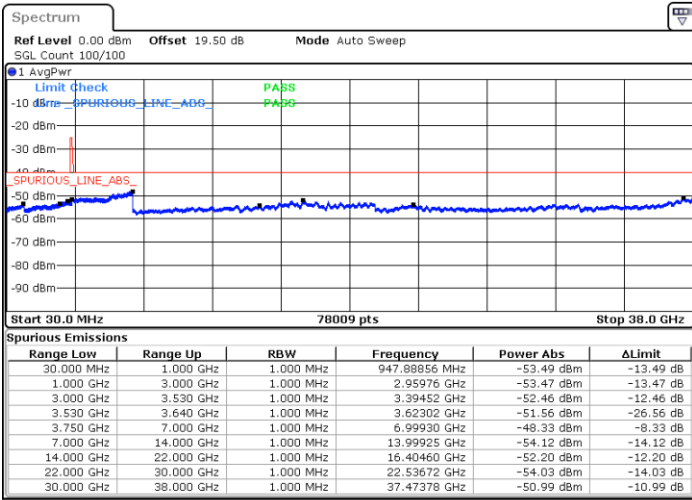

Date: 19 DEC 2020 13:15:07

Lowest Channel / FullIRB

N/A

Date: 19 DEC 2020 12:54:40

LTE Band 48 / 5MHz

16QAM

Middle Channel / 1RB0

Middle Channel / 1RBmax

Date: 19 DEC 2020 13:54:10

Date: 19 DEC 2020 13:25:35

Middle Channel / FullIRB

N/A

Date: 19 DEC 2020 14:04:43

LTE Band 48 / 5MHz

16QAM

Highest Channel / 1RB0

Highest Channel / 1RBmax

Date: 19 DEC 2020 14:21:04

Date: 19 DEC 2020 14:26:48

Highest Channel / FullIRB

N/A

Date: 19 DEC 2020 14:13:14

LTE Band 48 / 10MHz

16QAM

Lowest Channel / 1RB0

Lowest Channel / 1RBmax

Date: 27.DEC.2020 05:45:40

Date: 27.DEC.2020 05:47:19

Lowest Channel / FullIRB

N/A

Date: 27.DEC.2020 05:49:00

LTE Band 48 / 10MHz