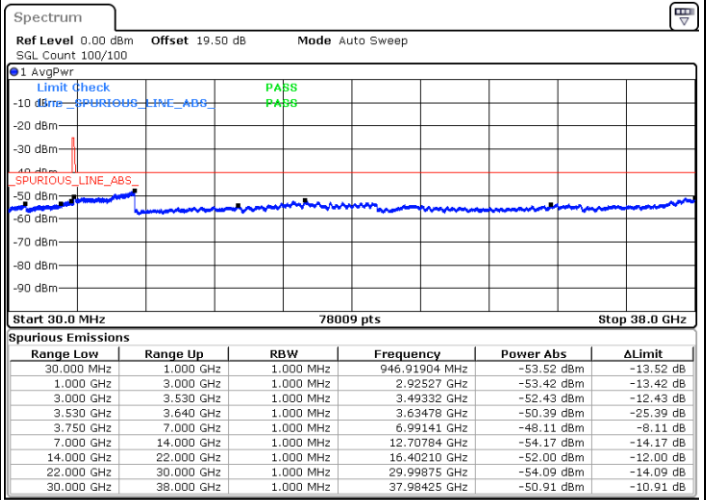

Date: 19 DEC 2020 13:15:07

Lowest Channel / FullIRB

N/A

Date: 19 DEC 2020 12:54:40

LTE Band 48 / 5MHz

16QAM

Middle Channel / 1RB0

Middle Channel / 1RBmax

Date: 19 DEC 2020 13:54:10

Date: 19 DEC 2020 13:25:35

Middle Channel / FullIRB

N/A

Date: 19 DEC 2020 14:04:43

LTE Band 48 / 5MHz

16QAM

Highest Channel / 1RB0

Highest Channel / 1RBmax

Date: 19 DEC 2020 14:21:04

Date: 19 DEC 2020 14:26:48

Highest Channel / FullIRB

N/A

Date: 19 DEC 2020 14:13:14

LTE Band 48 / 10MHz

16QAM

Lowest Channel / 1RB0

Lowest Channel / 1RBmax

Date: 27.DEC.2020 05:45:40

Date: 27.DEC.2020 05:47:19

Lowest Channel / FullIRB

N/A

Date: 27.DEC.2020 05:49:00

LTE Band 48 / 10MHz