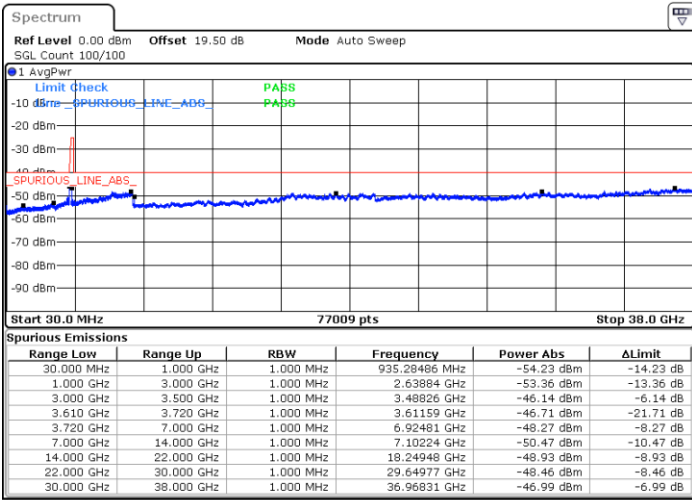

Middle Channel / FullIRB

N/A

Date: 27. DEC. 2020 00:48:37

LTE Band 48 / 15MHz

16QAM

Highest Channel / 1RB0

Highest Channel / 1RBmax

Date: 27.DEC.2020 00:11:39

Date: 27.DEC.2020 00:58:54

Highest Channel / FullIRB

N/A

Date: 27.DEC.2020 00:53:55

LTE Band 48 / 20MHz

16QAM

Lowest Channel / 1RB0

Lowest Channel / 1RBmax

Date: 27.DEC.2020 02:31:27

Date: 27.DEC.2020 02:49:55

Lowest Channel / FullIRB

N/A

Date: 27.DEC.2020 02:08:54

LTE Band 48 / 20MHz

16QAM

Middle Channel / 1RB0