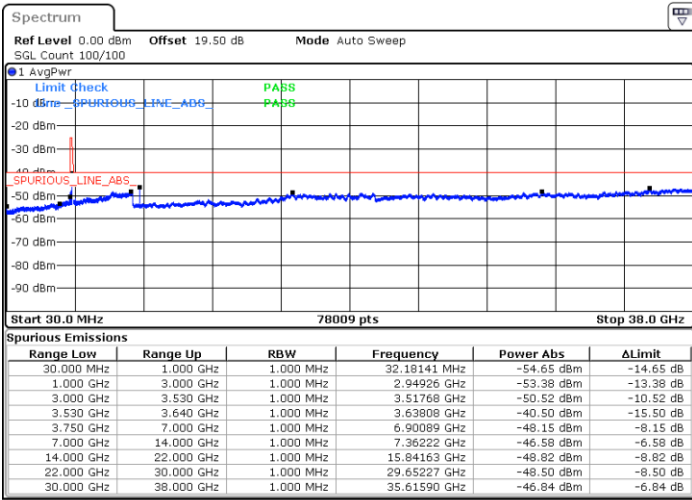

Date: 27.DEC.2020 02:31:27

Date: 27.DEC.2020 02:49:55

Lowest Channel / FullIRB

N/A

Date: 27.DEC.2020 02:08:54

LTE Band 48 / 20MHz

16QAM

Middle Channel / 1RB0

Middle Channel / 1RBmax

Date: 27.DEC.2020 03:46:41

Date: 27.DEC.2020 04:11:17

Middle Channel / FullIRB

N/A

Date: 18.MAR.2021 23:20:29

LTE Band 48 / 20MHz

16QAM

Highest Channel / 1RB0

Highest Channel / 1RBmax

Date: 27.DEC.2020 05:03:39

Date: 27.DEC.2020 05:13:44

Highest Channel / FullIRB

N/A

Date: 27.DEC.2020 04:43:07

LTE Band 48 / 5MHz