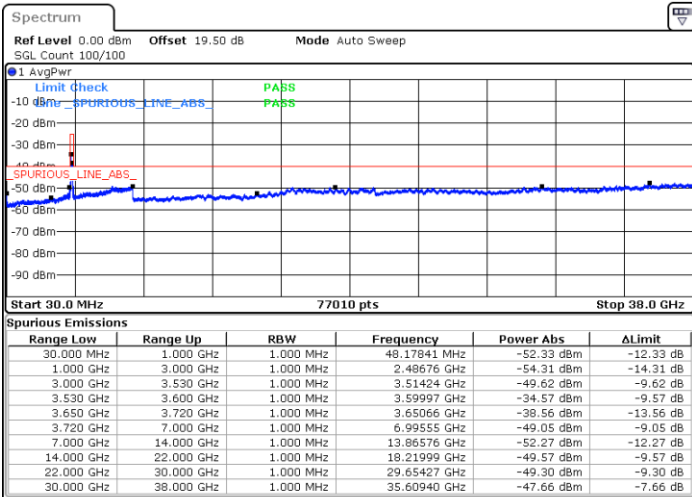

LTE Band 48 / 20MHz

QPSK

Lowest Channel / 1RB0

Lowest Channel / 1RBmax

Date: 27.DEC.2020 02:34:41

Date: 27.DEC.2020 02:38:37

Lowest Channel / FullIRB

N/A

Date: 27.DEC.2020 02:03:21

LTE Band 48 / 20MHz

QPSK

Middle Channel / 1RB0

Middle Channel / 1RBmax

Date: 27.DEC.2020 03:42:28

Date: 27.DEC.2020 04:19:01

Middle Channel / FullIRB

N/A

Date: 15.JAN.2021 14:24:50

LTE Band 48 / 20MHz

QPSK

Highest Channel / 1RB0

Highest Channel / 1RBmax

Date: 27.DEC.2020 05:07:04

Date: 27.DEC.2020 05:10:15

Highest Channel / FullIRB

N/A

Date: 27.DEC.2020 04:24:54

LTE Band 48 / 5MHz

16QAM

Lowest Channel / 1RB0

Lowest Channel / 1RBmax

Date: 19 DEC 2020 13:06:48