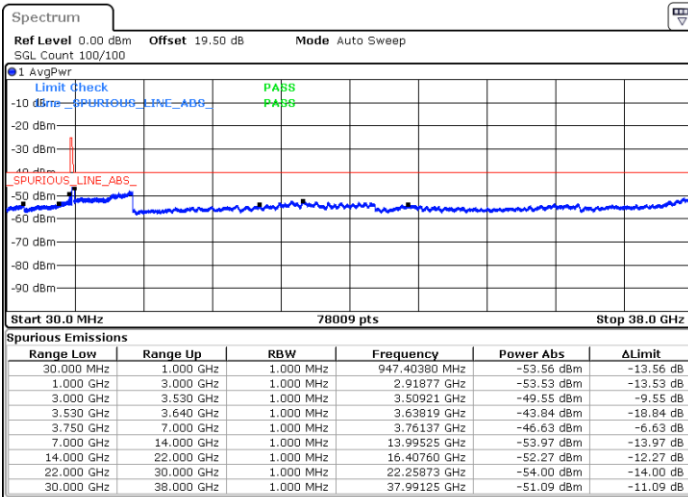

Lowest Channel / FullIRB

N/A

Date: 19 DEC 2020 14:37:16

LTE Band 48 / 10MHz

QPSK

MiddleChannel / 1RB0

Middle Channel / 1RBmax

Date: 27.DEC.2020 05:52:32

Date: 19.DEC.2020 15:38:15

Middle Channel / FullIRB

N/A

Date: 19.DEC.2020 16:22:40

LTE Band 48 / 10MHz

QPSK

Highest Channel / 1RB0

Highest Channel / 1RBmax

Date: 19 DEC 2020 16:46:45

Date: 27 DEC 2020 05:56:29

Highest Channel / FullIRB

N/A

Date: 19 DEC 2020 16:32:40

LTE Band 48 / 15MHz

QPSK

Lowest Channel / 1RB0

Lowest Channel / 1RBmax

Date: 26.DEC.2020 22:12:48

Date: 27.DEC.2020 00:40:10

Lowest Channel / FullIRB

N/A

Date: 27.DEC.2020 00:31:11

LTE Band 48 / 15MHz

QPSK