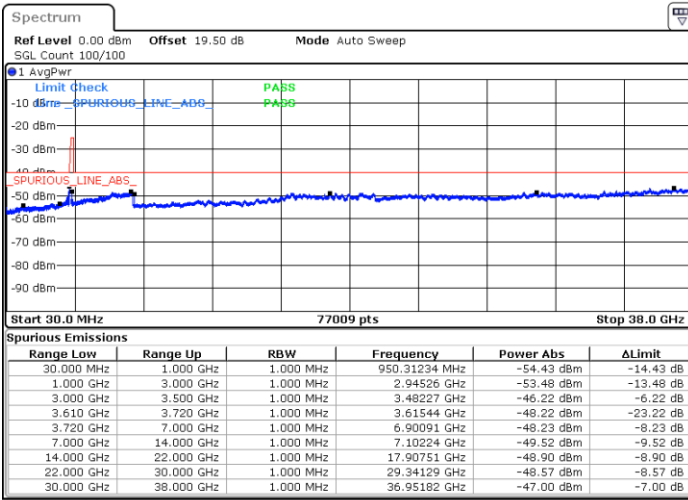

Middle Channel / 1RB0

Middle Channel / 1RBmax

Date: 26.DEC.2020 22:16:02

Date: 27.DEC.2020 00:41:54

Middle Channel / FullIRB

N/A

Date: 27.DEC.2020 00:50:01

LTE Band 48 / 15MHz

QPSK

Highest Channel / 1RB0

Highest Channel / 1RBmax

Date: 27.DEC.2020 00:06:38

Date: 27.DEC.2020 01:00:52

Highest Channel / FullIRB

N/A

Date: 27.DEC.2020 00:52:24

LTE Band 48 / 20MHz

QPSK

Lowest Channel / 1RB0

Lowest Channel / 1RBmax

Date: 27.DEC.2020 02:34:41

Date: 27.DEC.2020 02:38:37

Lowest Channel / FullIRB

N/A

Date: 27.DEC.2020 02:03:21

LTE Band 48 / 20MHz

QPSK

Middle Channel / 1RB0

Middle Channel / 1RBmax

Date: 27.DEC.2020 03:42:28

Date: 27.DEC.2020 04:19:01

Middle Channel / FullIRB