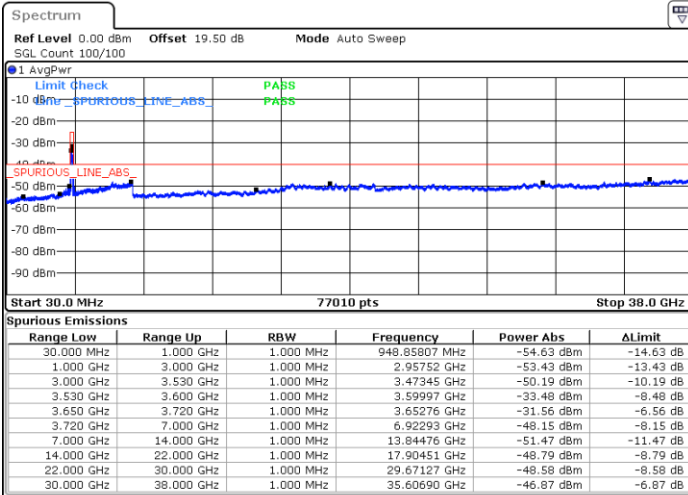

Lowest Channel / 1RBmax

Date: 26.DEC.2020 22:12:48

Date: 27.DEC.2020 00:40:10

Lowest Channel / FullIRB

N/A

Date: 27.DEC.2020 00:31:11

LTE Band 48 / 15MHz

QPSK

Middle Channel / 1RB0

Middle Channel / 1RBmax

Date: 26.DEC.2020 22:16:02

Date: 27.DEC.2020 00:41:54

Middle Channel / FullIRB

N/A

Date: 27.DEC.2020 00:50:01

LTE Band 48 / 15MHz

QPSK

Highest Channel / 1RB0

Highest Channel / 1RBmax

Date: 27.DEC.2020 00:06:38

Date: 27.DEC.2020 01:00:52

Highest Channel / FullIRB

N/A

Date: 27.DEC.2020 00:52:24

LTE Band 48 / 20MHz

QPSK

Lowest Channel / 1RB0

Lowest Channel / 1RBmax

Date: 27.DEC.2020 02:34:41

Date: 27.DEC.2020 02:38:37

Lowest Channel / FullIRB

N/A