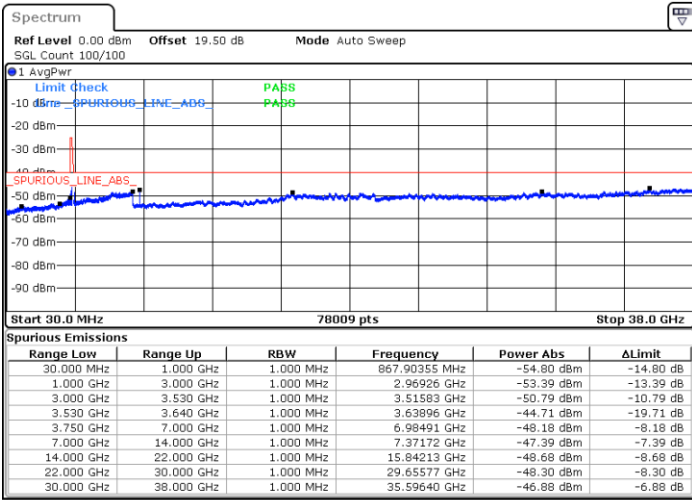

Lowest Channel / 1RBmax

Date: 26.DEC.2020 22:12:48

Date: 27.DEC.2020 00:40:10

Lowest Channel / FullIRB

N/A

Date: 27.DEC.2020 00:31:11

LTE Band 48 / 15MHz

QPSK

Middle Channel / 1RB0

Middle Channel / 1RBmax

Date: 26.DEC.2020 22:16:02

Date: 27.DEC.2020 00:41:54

Middle Channel / FullIRB

N/A

Date: 27.DEC.2020 00:50:01

LTE Band 48 / 15MHz

QPSK

Highest Channel / 1RB0

Highest Channel / 1RBmax

Date: 27.DEC.2020 00:06:38

Date: 27.DEC.2020 01:00:52

Highest Channel / FullIRB

N/A

Date: 27.DEC.2020 00:52:24

LTE Band 48 / 20MHz

QPSK

Lowest Channel / 1RB0

Lowest Channel / 1RBmax

Date: 27.DEC.2020 02:34:41

Date: 27.DEC.2020 02:38:37

Lowest Channel / FullIRB

N/A