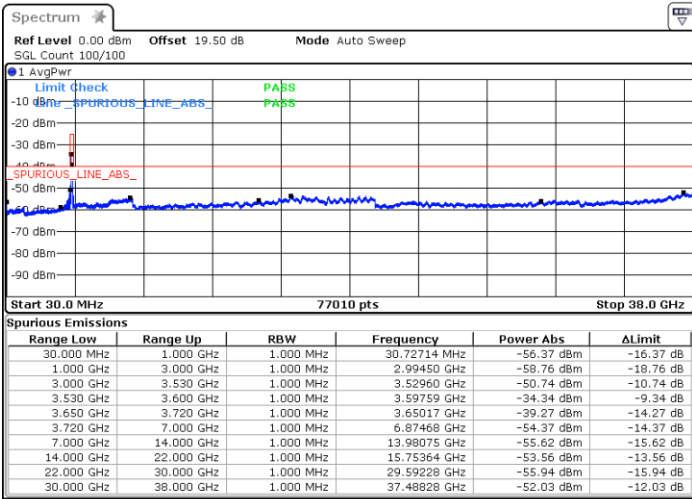

Date: 27.DEC.2020 00:58:54

Highest Channel / FullIRB

N/A

Date: 27.DEC.2020 00:53:55

LTE Band 48 / 20MHz

16QAM

Lowest Channel / 1RB0

Lowest Channel / 1RBmax

Date: 27.DEC.2020 02:31:27

Date: 27.DEC.2020 02:49:55

Lowest Channel / FullIRB

N/A

Date: 27.DEC.2020 02:08:54

LTE Band 48 / 20MHz

16QAM

Middle Channel / 1RB0

Middle Channel / 1RBmax

Date: 27.DEC.2020 03:46:41

Date: 27.DEC.2020 04:11:17

Middle Channel / FullIRB

N/A

Date: 18.MAR.2021 23:20:29

LTE Band 48 / 20MHz

16QAM

Highest Channel / 1RB0

Highest Channel / 1RBmax

Date: 27.DEC.2020 05:03:39

Date: 27.DEC.2020 05:13:44

Highest Channel / FullIRB

N/A

Date: 27.DEC.2020 04:43:07

LTE Band 48 / 5MHz