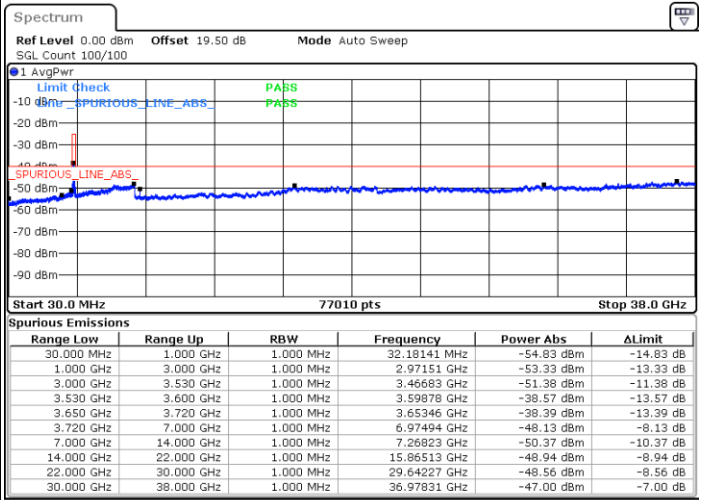

Date: 27.DEC.2020 00:58:54

Highest Channel / FullIRB

N/A

Date: 27.DEC.2020 00:53:55

LTE Band 48 / 20MHz

16QAM

Lowest Channel / 1RB0

Lowest Channel / 1RBmax

Date: 27.DEC.2020 02:31:27

Date: 27.DEC.2020 02:49:55

Lowest Channel / FullIRB

N/A

Date: 27.DEC.2020 02:08:54

LTE Band 48 / 20MHz

16QAM

Middle Channel / 1RB0

Middle Channel / 1RBmax

Date: 27.DEC.2020 03:46:41

Date: 27.DEC.2020 04:11:17

Middle Channel / FullIRB

N/A

Date: 18.MAR.2021 23:20:29

LTE Band 48 / 20MHz

16QAM

Highest Channel / 1RB0

Highest Channel / 1RBmax

Date: 27.DEC.2020 05:03:39

Date: 27.DEC.2020 05:13:44

Highest Channel / FullIRB

N/A

Date: 27.DEC.2020 04:43:07

LTE Band 48 / 5MHz