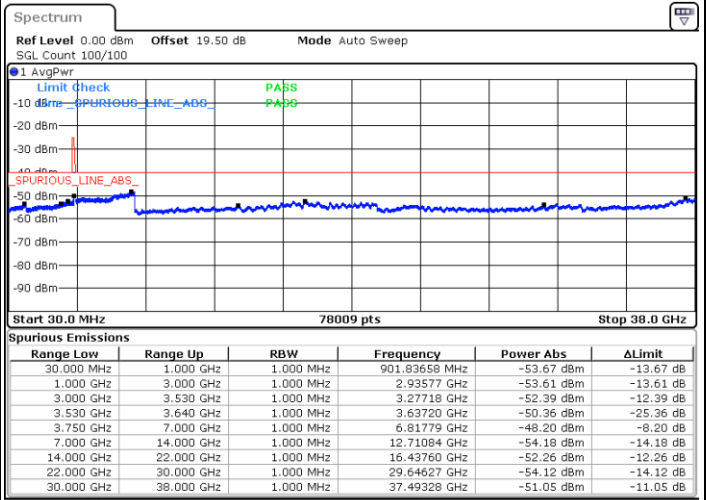

LTE Band 48 / 5MHz

64QAM

Middle Channel / 1RB0

Middle Channel / 1RBmax

Date: 19 DEC 2020 13:57:37

Date: 19 DEC 2020 13:22:16

Middle Channel / FullIRB

N/A

Date: 19 DEC 2020 14:01:52

LTE Band 48 / 5MHz

64QAM

Highest Channel / 1RB0

Highest Channel / 1RBmax

Date: 19 DEC 2020 14:18:11

Date: 19 DEC 2020 14:31:31

Highest Channel / FullIRB