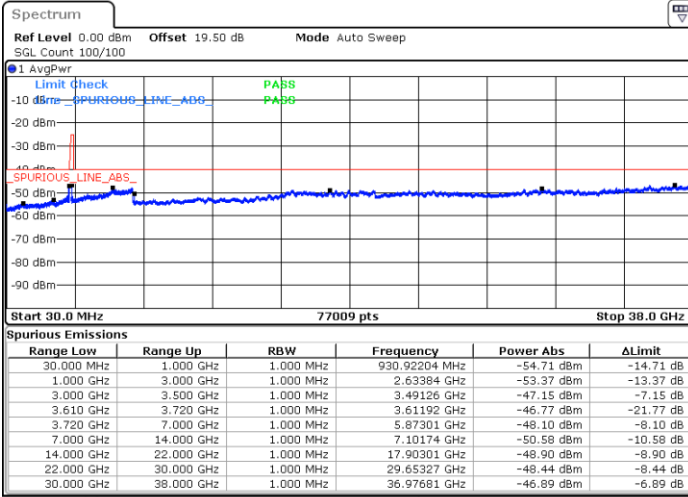

Date: 19.DEC.2020 15:38:15

Middle Channel / FullIRB

N/A

Date: 19.DEC.2020 16:22:40

LTE Band 48 / 10MHz

QPSK

Highest Channel / 1RB0

Highest Channel / 1RBmax

Date: 19 DEC 2020 16:46:45

Date: 27 DEC 2020 05:56:29

Highest Channel / FullIRB

N/A

Date: 19 DEC 2020 16:32:40

LTE Band 48 / 15MHz

QPSK

Lowest Channel / 1RB0

Lowest Channel / 1RBmax

Date: 26.DEC.2020 22:12:48

Date: 27.DEC.2020 00:40:10

Lowest Channel / FullIRB

N/A

Date: 27.DEC.2020 00:31:11

LTE Band 48 / 15MHz

QPSK

Middle Channel / 1RB0

Middle Channel / 1RBmax

Date: 26.DEC.2020 22:16:02

Date: 27.DEC.2020 00:41:54

Middle Channel / FullIRB

N/A

Date: 27.DEC.2020 00:50:01

LTE Band 48 / 15MHz