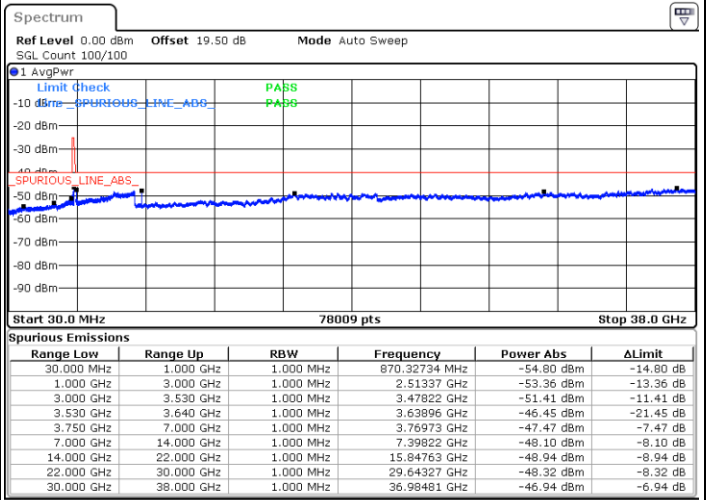

Lowest Channel / 1RBmax

Date: 26.DEC.2020 22:12:48

Date: 27.DEC.2020 00:40:10

Lowest Channel / FullIRB

N/A

Date: 27.DEC.2020 00:31:11

LTE Band 48 / 15MHz

QPSK

Middle Channel / 1RB0

Middle Channel / 1RBmax

Date: 26.DEC.2020 22:16:02

Date: 27.DEC.2020 00:41:54

Middle Channel / FullIRB

N/A

Date: 27.DEC.2020 00:50:01

LTE Band 48 / 15MHz

QPSK

Highest Channel / 1RB0

Highest Channel / 1RBmax

Date: 27.DEC.2020 00:06:38

Date: 27.DEC.2020 01:00:52

Highest Channel / FullIRB

N/A

Date: 27.DEC.2020 00:52:24

LTE Band 48 / 20MHz

QPSK

Lowest Channel / 1RB0

Lowest Channel / 1RBmax

Date: 27.DEC.2020 02:34:41

Date: 27.DEC.2020 02:38:37

Lowest Channel / FullIRB

N/A