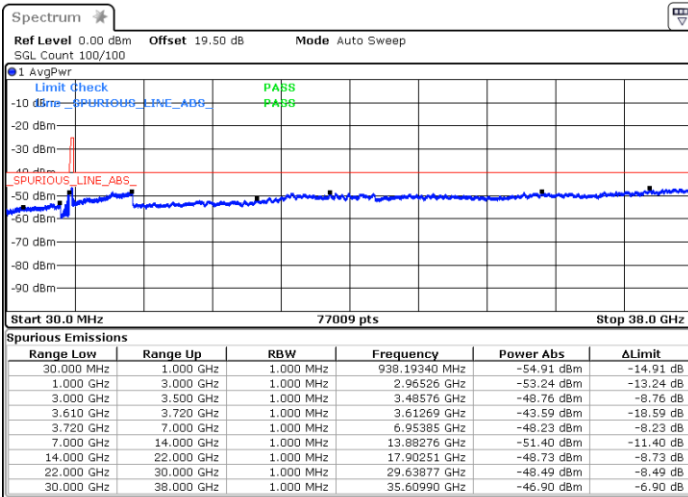

Date: 19 DEC 2020 16:46:45

Date: 27 DEC 2020 05:56:29

Highest Channel / FullIRB

N/A

Date: 19 DEC 2020 16:32:40

LTE Band 48 / 15MHz

QPSK

Lowest Channel / 1RB0

Lowest Channel / 1RBmax

Date: 26.DEC.2020 22:12:48

Date: 27.DEC.2020 00:40:10

Lowest Channel / FullIRB

N/A

Date: 27.DEC.2020 00:31:11

LTE Band 48 / 15MHz

QPSK

Middle Channel / 1RB0

Middle Channel / 1RBmax

Date: 26.DEC.2020 22:16:02

Date: 27.DEC.2020 00:41:54

Middle Channel / FullIRB

N/A

Date: 27.DEC.2020 00:50:01

LTE Band 48 / 15MHz

QPSK

Highest Channel / 1RB0

Highest Channel / 1RBmax

Date: 27.DEC.2020 00:06:38

Date: 27.DEC.2020 01:00:52

Highest Channel / FullIRB

N/A

Date: 27.DEC.2020 00:52:24