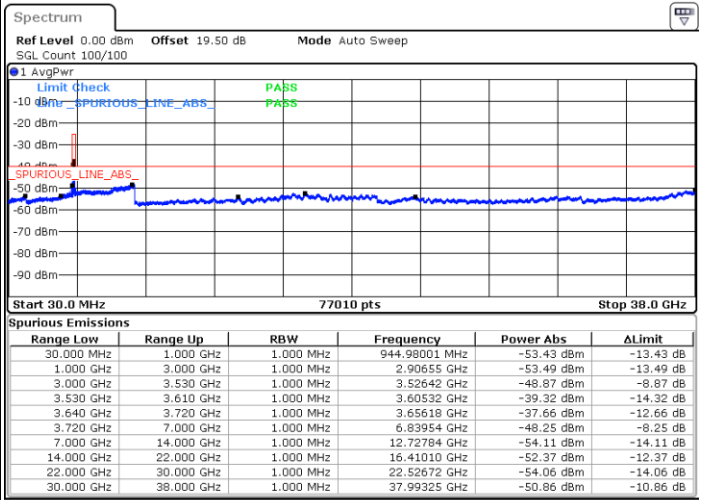

N/A

Date: 19 DEC 2020 14:10:10

LTE Band 48 / 10MHz

QPSK

Lowest Channel / 1RB0

Lowest Channel / 1RBmax

Date: 19 DEC 2020 15:05:34

Date: 19 DEC 2020 15:08:16

Lowest Channel / FullIRB

N/A

Date: 19 DEC 2020 14:37:16

LTE Band 48 / 10MHz

QPSK

MiddleChannel / 1RB0

Middle Channel / 1RBmax

Date: 27.DEC.2020 05:52:32

Date: 19.DEC.2020 15:38:15

Middle Channel / FullIRB

N/A

Date: 19.DEC.2020 16:22:40

LTE Band 48 / 10MHz

QPSK

Highest Channel / 1RB0

Highest Channel / 1RBmax

Date: 19 DEC 2020 16:46:45

Date: 27 DEC 2020 05:56:29

Highest Channel / FullIRB

N/A

Date: 19 DEC 2020 16:32:40

LTE Band 48 / 15MHz

QPSK

Lowest Channel / 1RB0