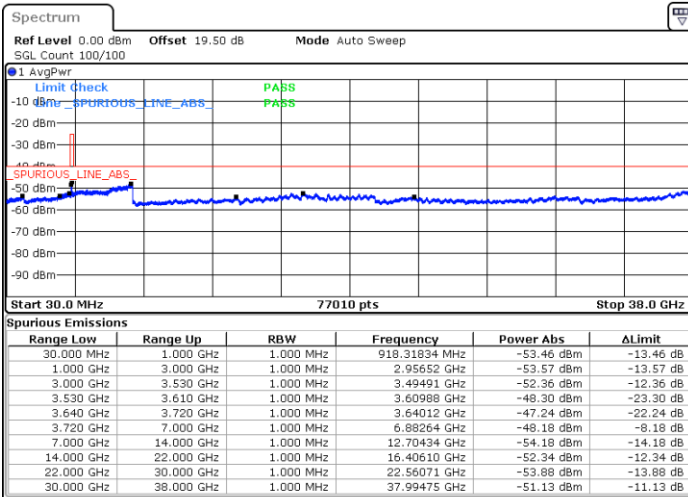

Highest Channel / FullIRB

N/A

Date: 27.DEC.2020 04:24:54

LTE Band 48 / 5MHz

16QAM

Lowest Channel / 1RB0

Lowest Channel / 1RBmax

Date: 19 DEC 2020 13:06:48

Date: 19 DEC 2020 13:15:07

Lowest Channel / FullIRB

N/A

Date: 19 DEC 2020 12:54:40

LTE Band 48 / 5MHz

16QAM

Middle Channel / 1RB0

Middle Channel / 1RBmax

Date: 19 DEC 2020 13:54:10

Date: 19 DEC 2020 13:25:35

Middle Channel / FullIRB

N/A

Date: 19 DEC 2020 14:04:43

LTE Band 48 / 5MHz

16QAM

Highest Channel / 1RB0

Highest Channel / 1RBmax

Date: 19 DEC 2020 14:21:04

Date: 19 DEC 2020 14:26:48

Highest Channel / FullIRB

N/A

Date: 19 DEC 2020 14:13:14

LTE Band 48 / 10MHz

16QAM