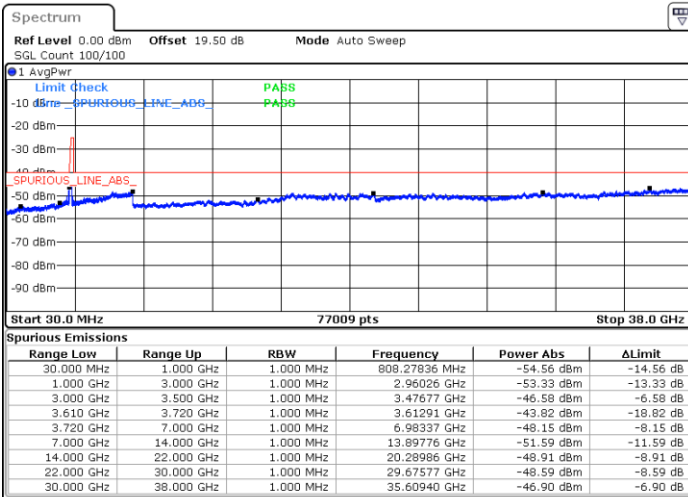

QPSK

Highest Channel / 1RB0

Highest Channel / 1RBmax

Date: 27.DEC.2020 00:06:38

Date: 27.DEC.2020 01:00:52

Highest Channel / FullIRB

N/A

Date: 27.DEC.2020 00:52:24

LTE Band 48 / 20MHz

QPSK

Lowest Channel / 1RB0

Lowest Channel / 1RBmax

Date: 27.DEC.2020 02:34:41

Date: 27.DEC.2020 02:38:37

Lowest Channel / FullIRB

N/A

Date: 27.DEC.2020 02:03:21

LTE Band 48 / 20MHz

QPSK

Middle Channel / 1RB0

Middle Channel / 1RBmax

Date: 27.DEC.2020 03:42:28

Date: 27.DEC.2020 04:19:01

Middle Channel / FullIRB

N/A

Date: 15.JAN.2021 14:24:50

LTE Band 48 / 20MHz

QPSK

Highest Channel / 1RB0

Highest Channel / 1RBmax

Date: 27.DEC.2020 05:07:04

Date: 27.DEC.2020 05:10:15