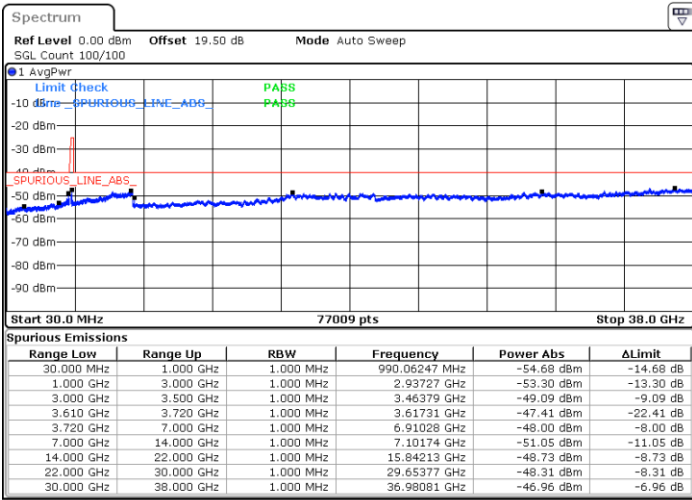

LTE Band 48 / 10MHz

16QAM

Highest Channel / 1RB0

Highest Channel / 1RBmax

Date: 19 DEC 2020 16:43:50

Date: 19 DEC 2020 16:53:26

Highest Channel / FullIRB

N/A

Date: 19 DEC 2020 16:35:03

LTE Band 48 / 15MHz

16QAM

Lowest Channel / 1RB0

Lowest Channel / 1RBmax

Date: 26.DEC.2020 22:10:52

Date: 27.DEC.2020 00:38:47

Lowest Channel / FullIRB

N/A

Date: 27.DEC.2020 00:33:48

LTE Band 48 / 15MHz

16QAM

Middle Channel / 1RB0

Middle Channel / 1RBmax

Date: 26. DEC. 2020 22:25:39

Date: 27. DEC. 2020 00:43:52

Middle Channel / FullIRB

N/A

Date: 27. DEC. 2020 00:48:37

LTE Band 48 / 15MHz

16QAM

Highest Channel / 1RB0

Highest Channel / 1RBmax

Date: 27.DEC.2020 00:11:39