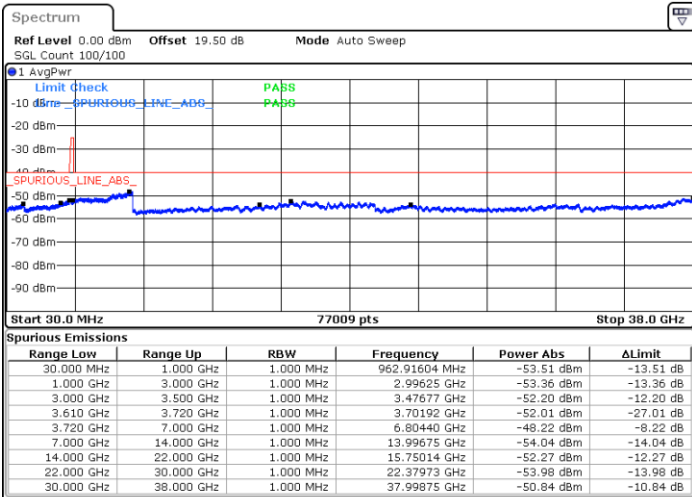

N/A

Date: 15.JAN.2021 14:24:50

LTE Band 48 / 20MHz

QPSK

Highest Channel / 1RB0

Highest Channel / 1RBmax

Date: 27.DEC.2020 05:07:04

Date: 27.DEC.2020 05:10:15

Highest Channel / FullIRB

N/A

Date: 27.DEC.2020 04:24:54

LTE Band 48 / 5MHz

16QAM

Lowest Channel / 1RB0

Lowest Channel / 1RBmax

Date: 19 DEC 2020 13:06:48

Date: 19 DEC 2020 13:15:07

Lowest Channel / FullIRB

N/A

Date: 19 DEC 2020 12:54:40

LTE Band 48 / 5MHz

16QAM

Middle Channel / 1RB0

Middle Channel / 1RBmax