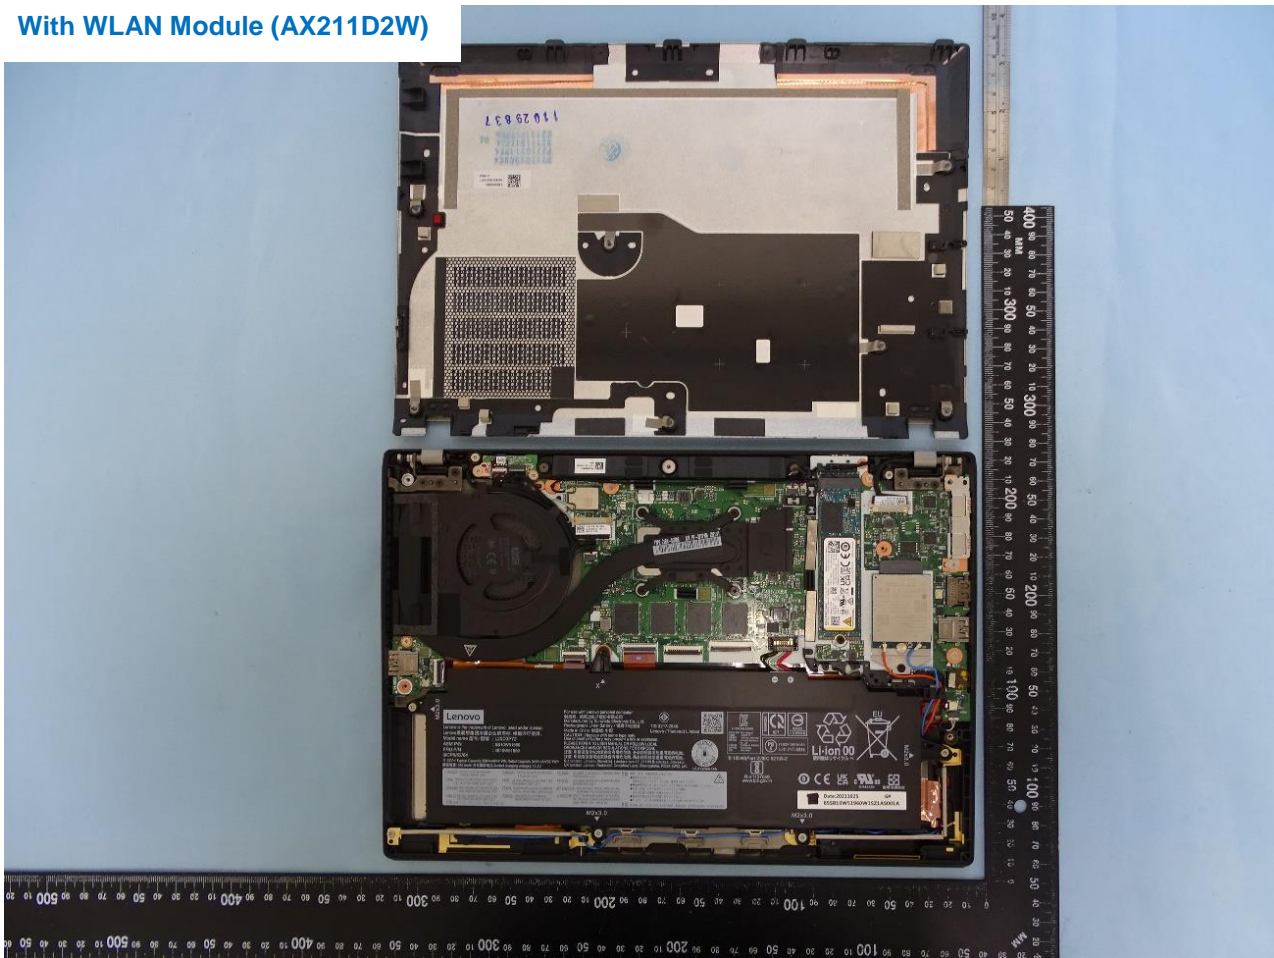

3. Internal Photograph of EUT

Brand Name: Lenovo / Model Name: TP00131C, TP00131D

Amphenol Antenna and Speed Antenna

With WLAN Module (QCNFA725)

With WLAN Module (AX211D2W)

WWAN Main for Amphenol Antenna

WWAN Aux. and GNSS for Amphenol Antenna