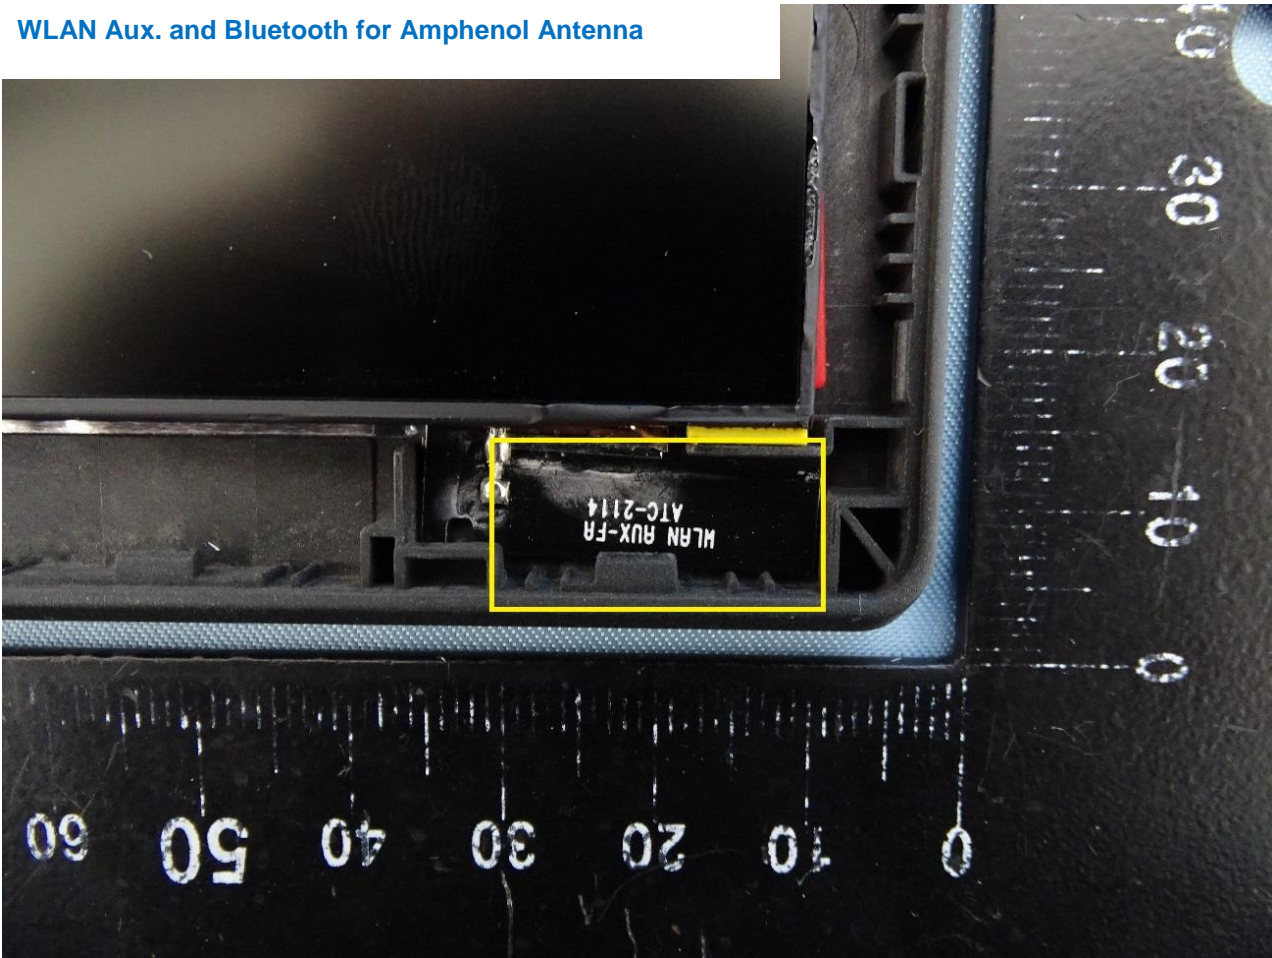

WLAN Aux. and Bluetooth for Amphenol Antenna