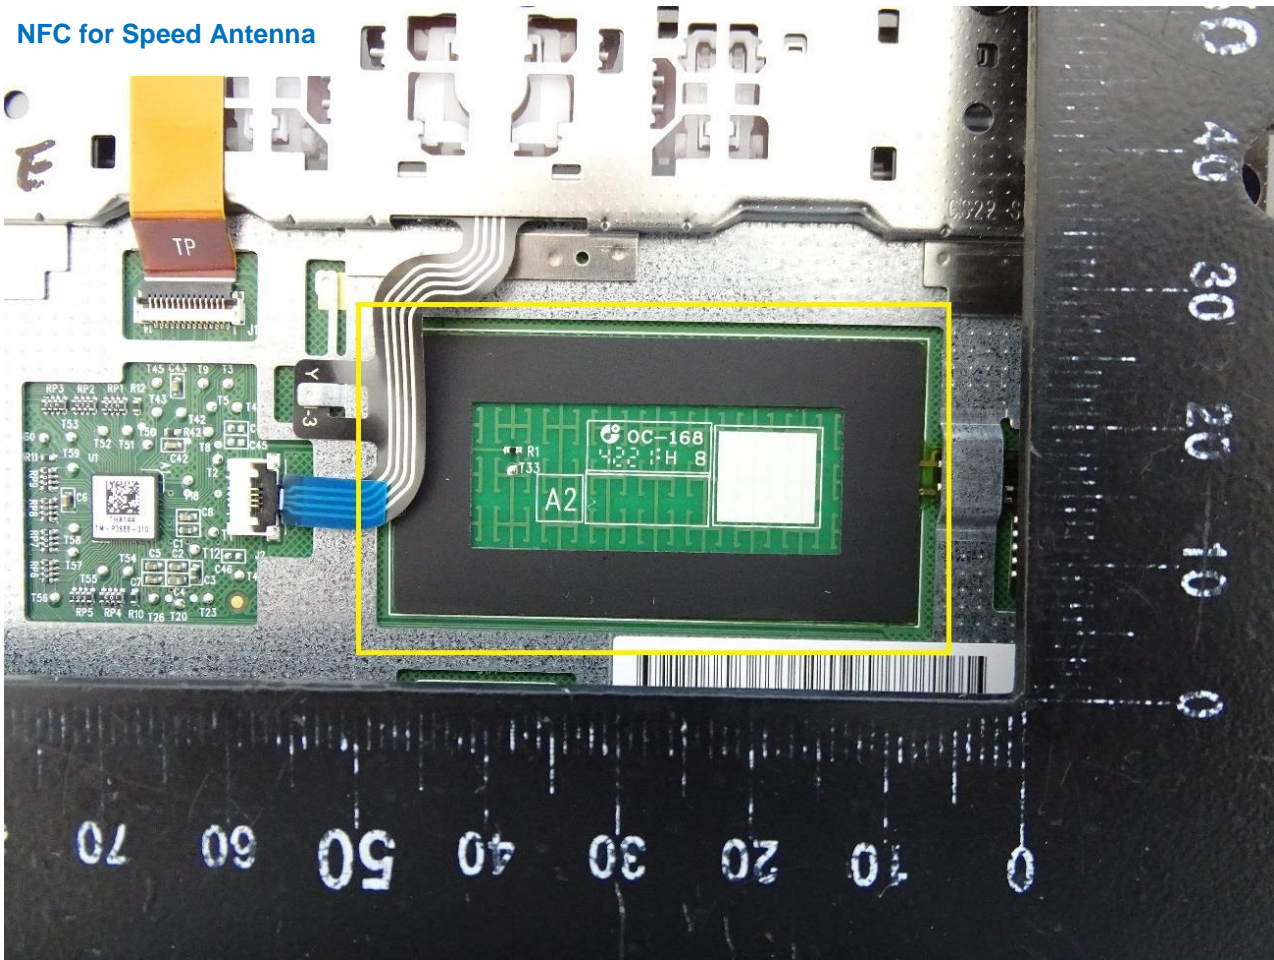

NFC for Speed Antenna