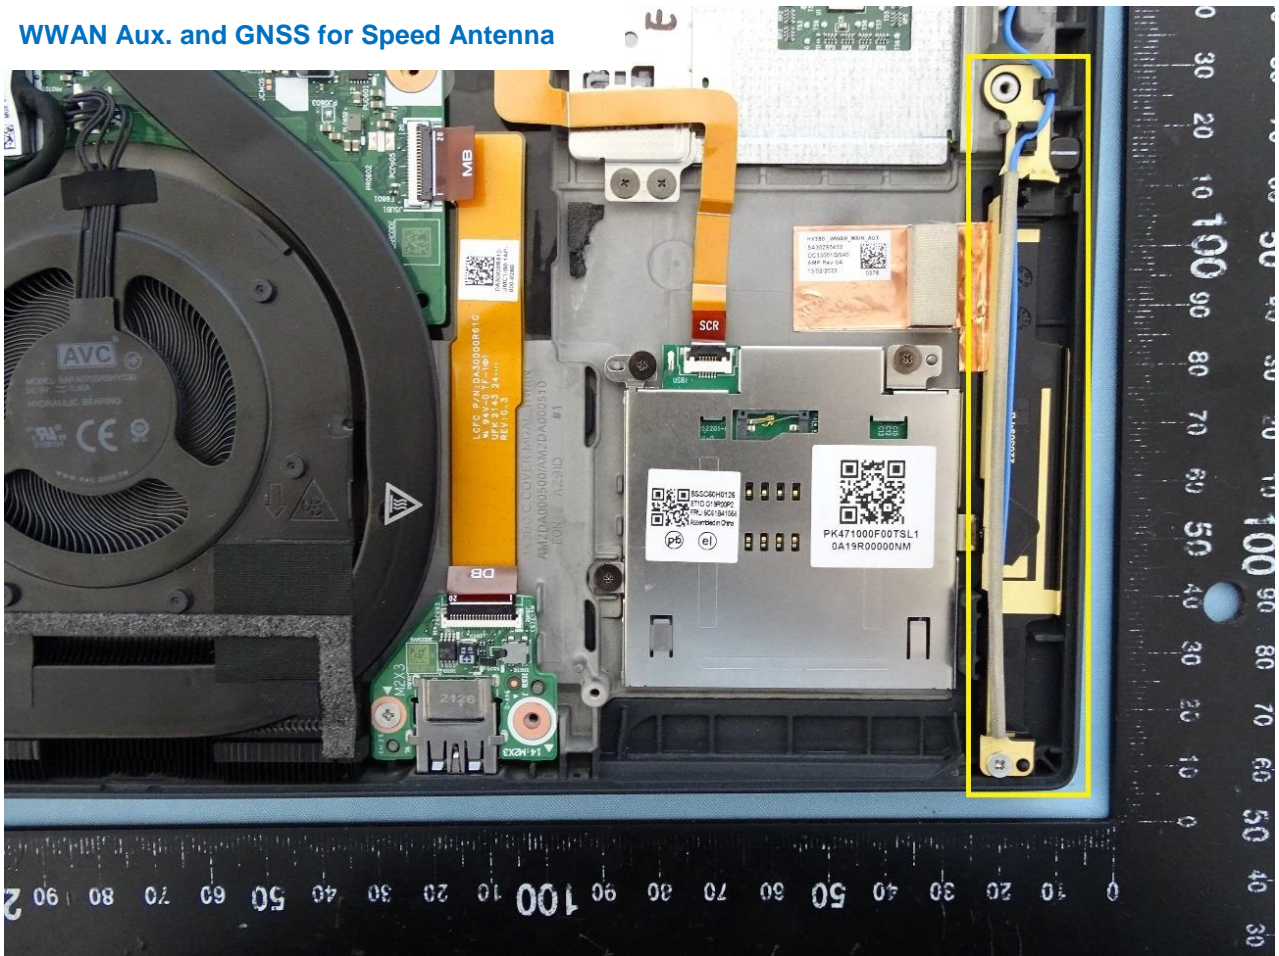

3. Internal Photograph of EUT

Brand Name: Lenovo / Model Name: TP00131C, TP00131D

Amphenol Antenna and Speed Antenna

With WLAN Module (QCNFA725)

With WLAN Module (AX211D2W)

WWAN Main for Amphenol Antenna

WWAN Aux. and GNSS for Amphenol Antenna

WLAN Main for Amphenol Antenna

WLAN Aux. and Bluetooth for Amphenol Antenna

NFC for Amphenol Antenna

UWB for Amphenol Antenna

WWAN Main for Speed Antenna

WWAN Aux. and GNSS for Speed Antenna

WLAN Main for Speed Antenna