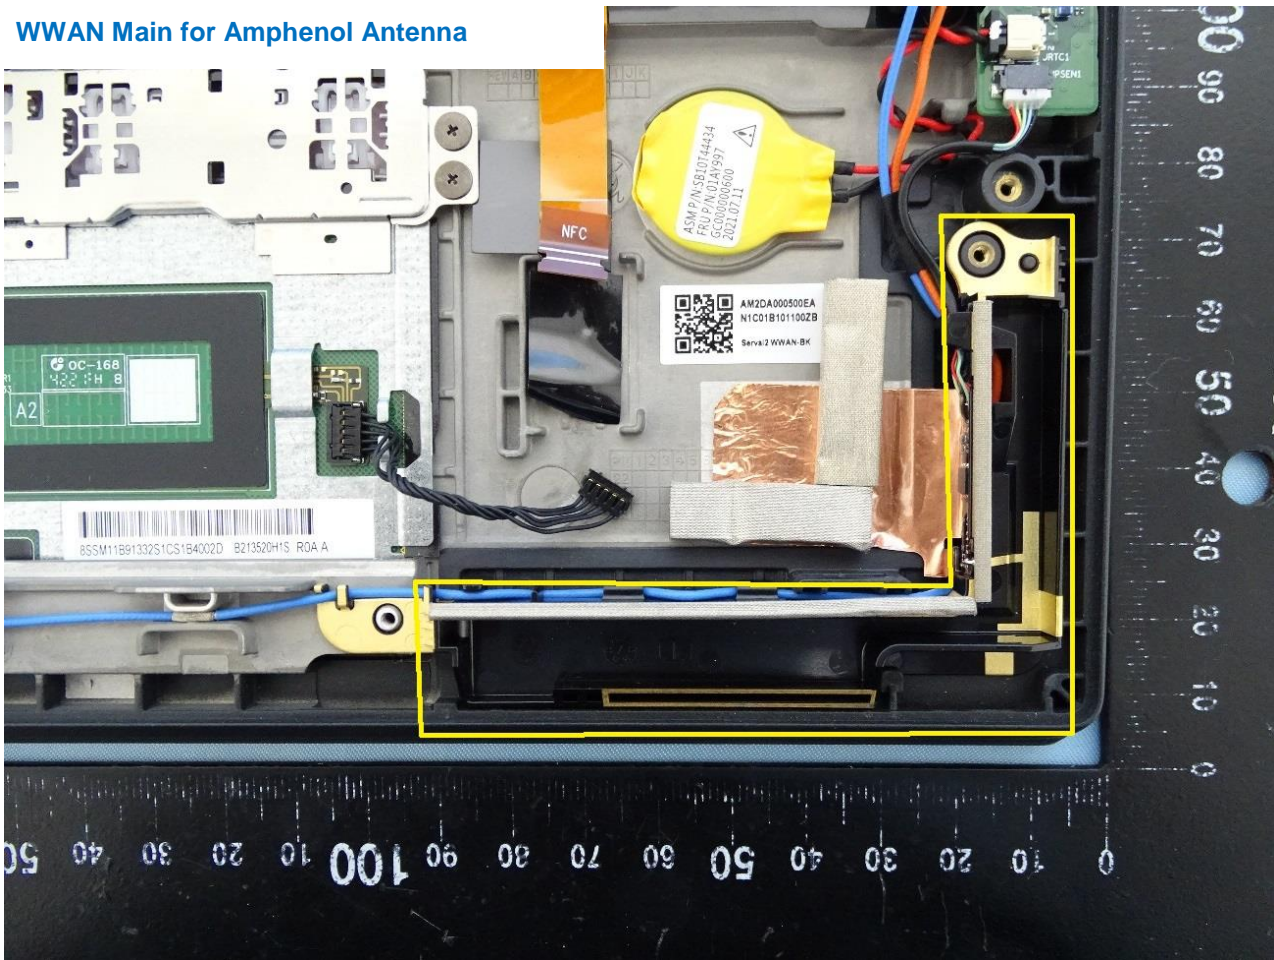

3. Internal Photograph of EUT

Brand Name: Lenovo / Model Name: TP00131C, TP00131D

Amphenol Antenna and Speed Antenna

With WLAN Module (QCNFA725)

With WLAN Module (AX211D2W)

WWAN Main for Amphenol Antenna

WWAN Aux. and GNSS for Amphenol Antenna