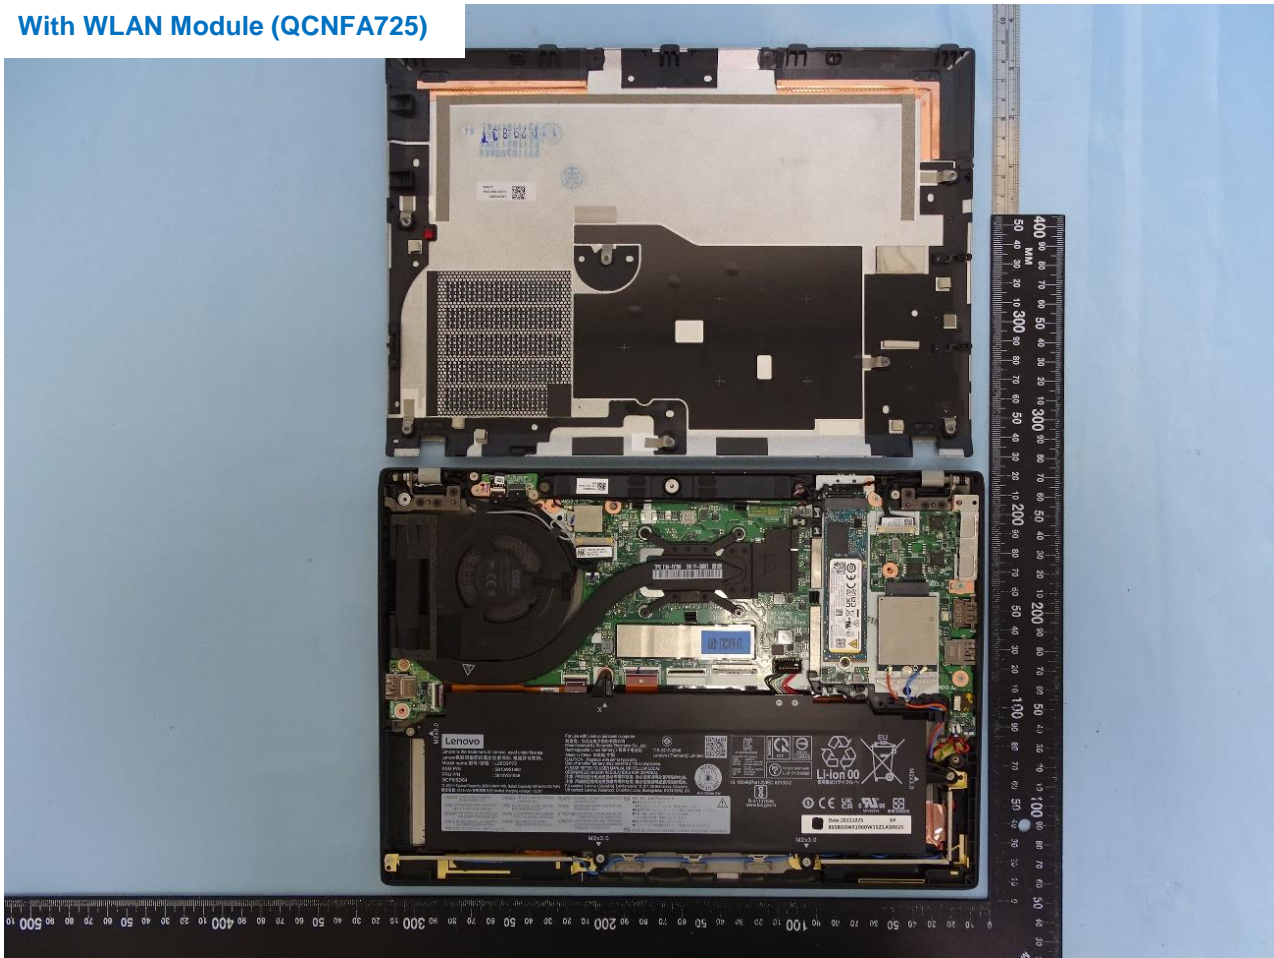

3. Internal Photograph of EUT

Brand Name: Lenovo / Model Name: TP00131C, TP00131D

Amphenol Antenna and Speed Antenna

With WLAN Module (QCNFA725)

With WLAN Module (AX211D2W)

WWAN Main for Amphenol Antenna

WWAN Aux. and GNSS for Amphenol Antenna