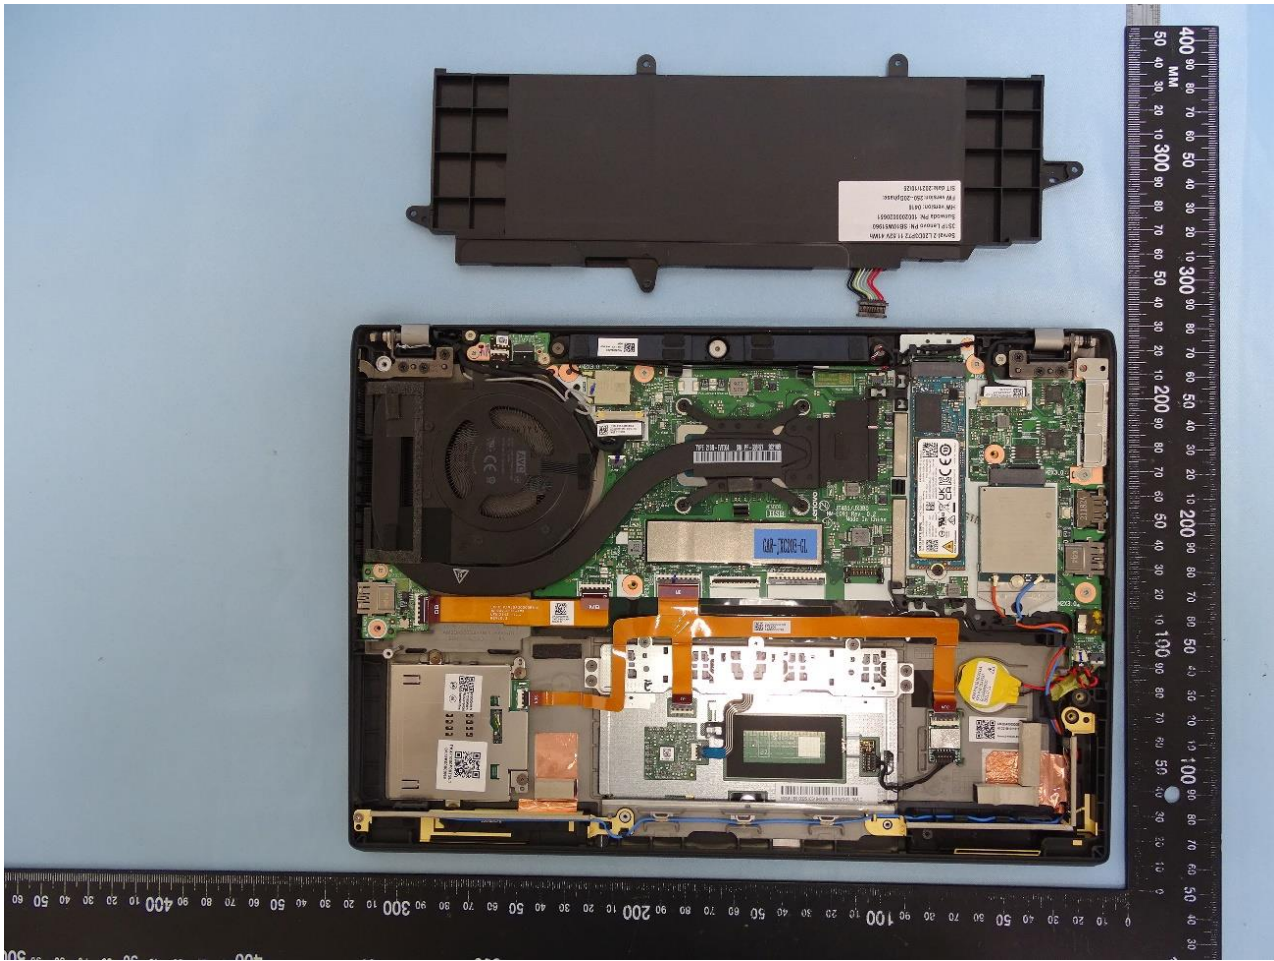

3. Internal Photograph of EUT

Brand Name: Lenovo / Model Name: TP00131C, TP00131D

Amphenol Antenna and Speed Antenna

With WLAN Module (QCNFA725)

With WLAN Module (AX211D2W)

WWAN Main for Amphenol Antenna

WWAN Aux. and GNSS for Amphenol Antenna