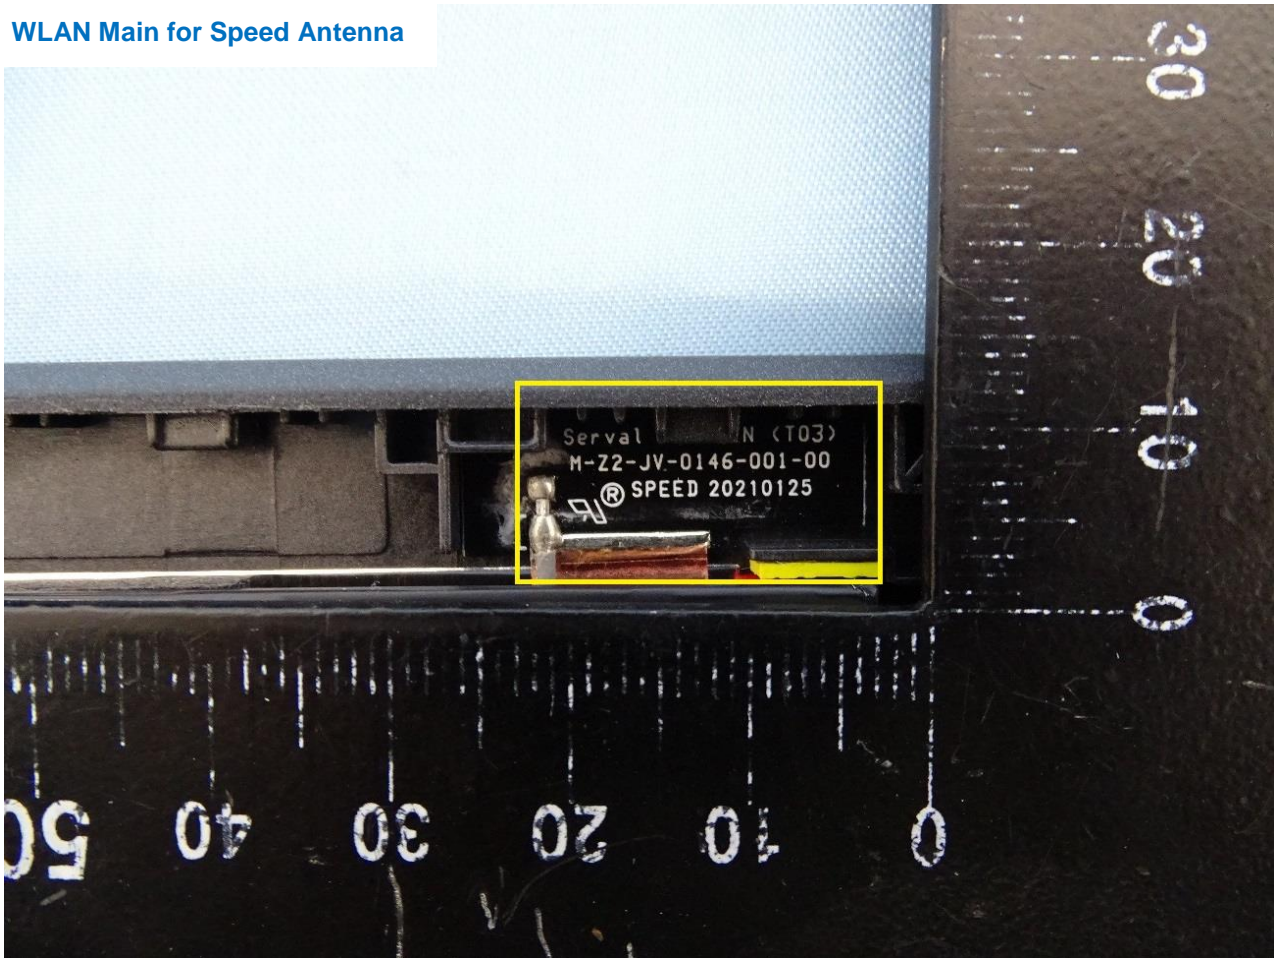

WLAN Main for Speed Antenna