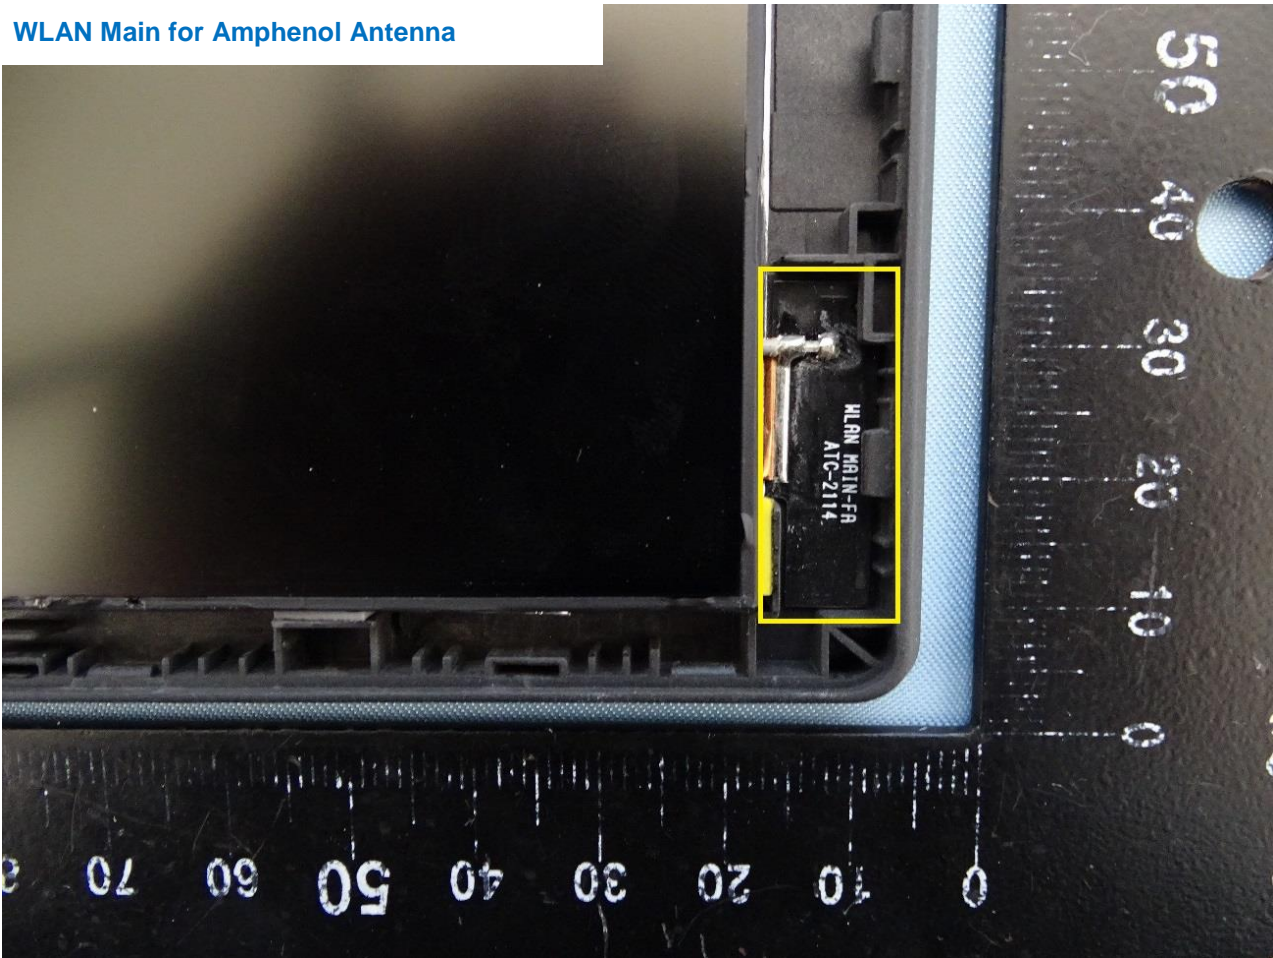

WLAN Main for Amphenol Antenna