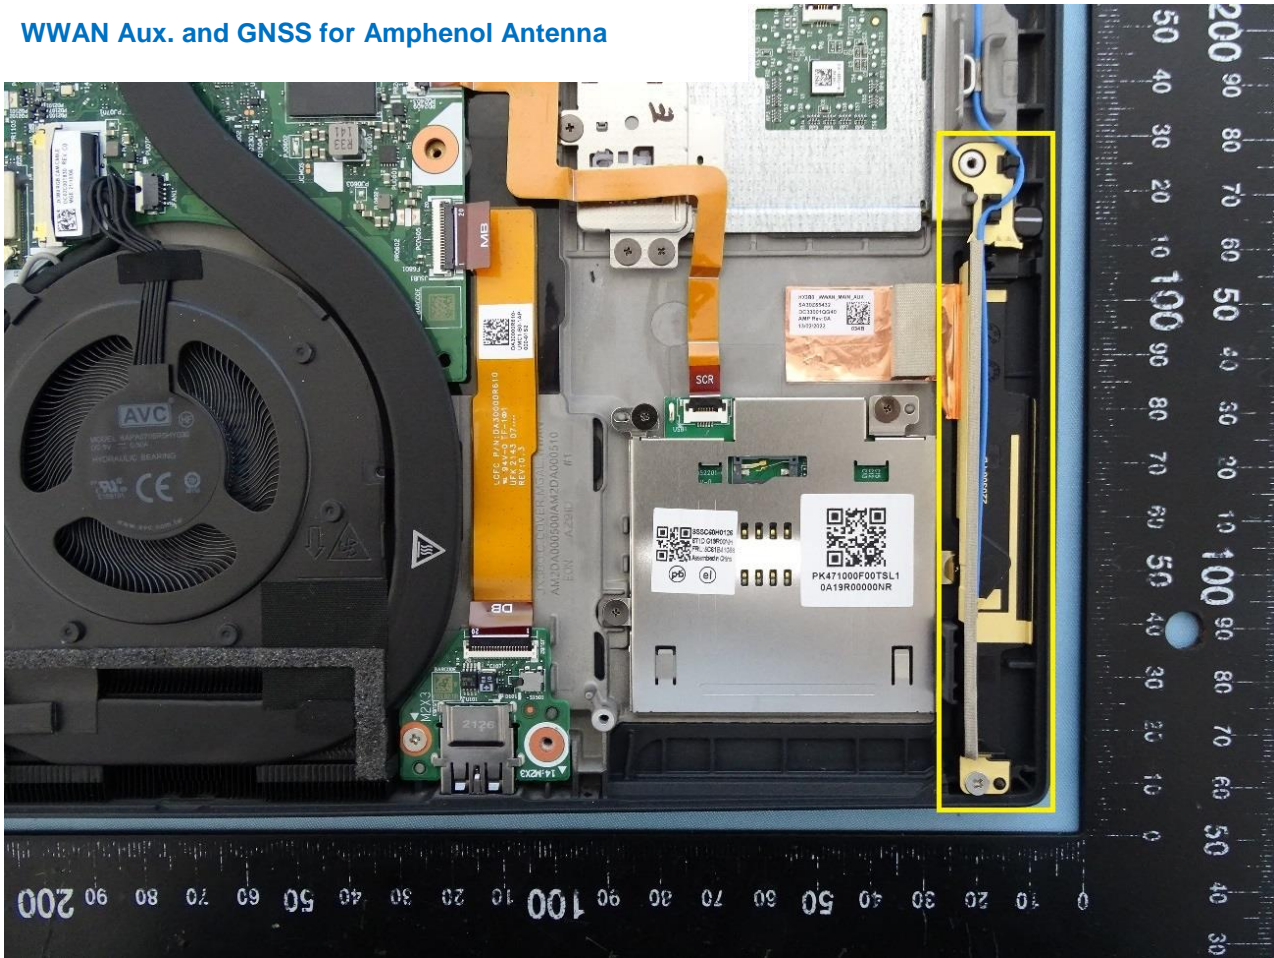

3. Internal Photograph of EUT

Brand Name: Lenovo / Model Name: TP00131C, TP00131D

Amphenol Antenna and Speed Antenna

With WLAN Module (QCNFA725)

With WLAN Module (AX211D2W)

WWAN Main for Amphenol Antenna

WWAN Aux. and GNSS for Amphenol Antenna

WLAN Main for Amphenol Antenna

WLAN Aux. and Bluetooth for Amphenol Antenna

NFC for Amphenol Antenna

UWB for Amphenol Antenna

WWAN Main for Speed Antenna

WWAN Aux. and GNSS for Speed Antenna

WLAN Main for Speed Antenna