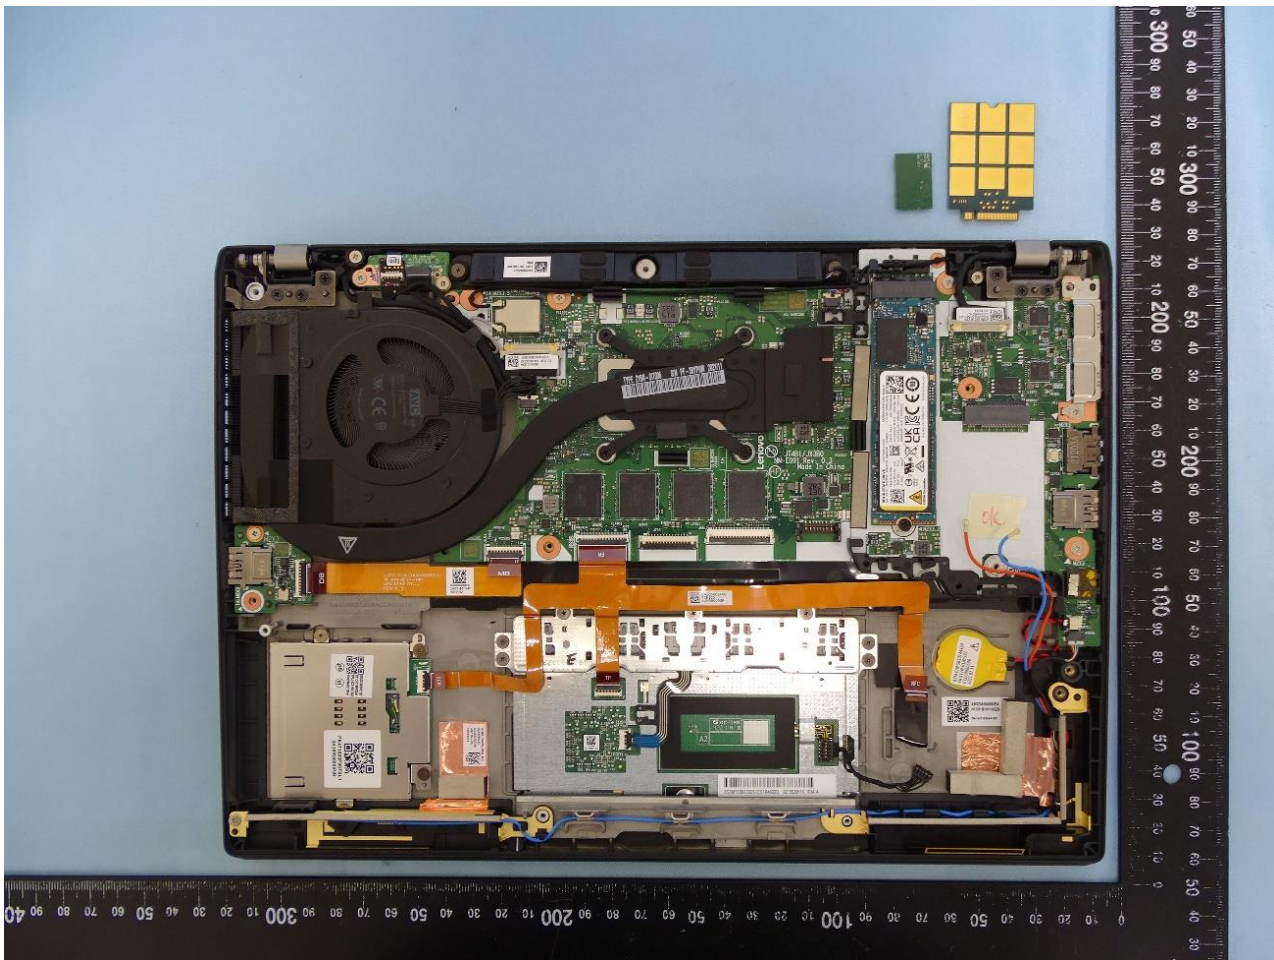

3. Internal Photograph of EUT

Brand Name: Lenovo / Model Name: TP00131C, TP00131D

Amphenol Antenna and Speed Antenna

With WLAN Module (QCNFA725)

With WLAN Module (AX211D2W)

WWAN Main for Amphenol Antenna

WWAN Aux. and GNSS for Amphenol Antenna