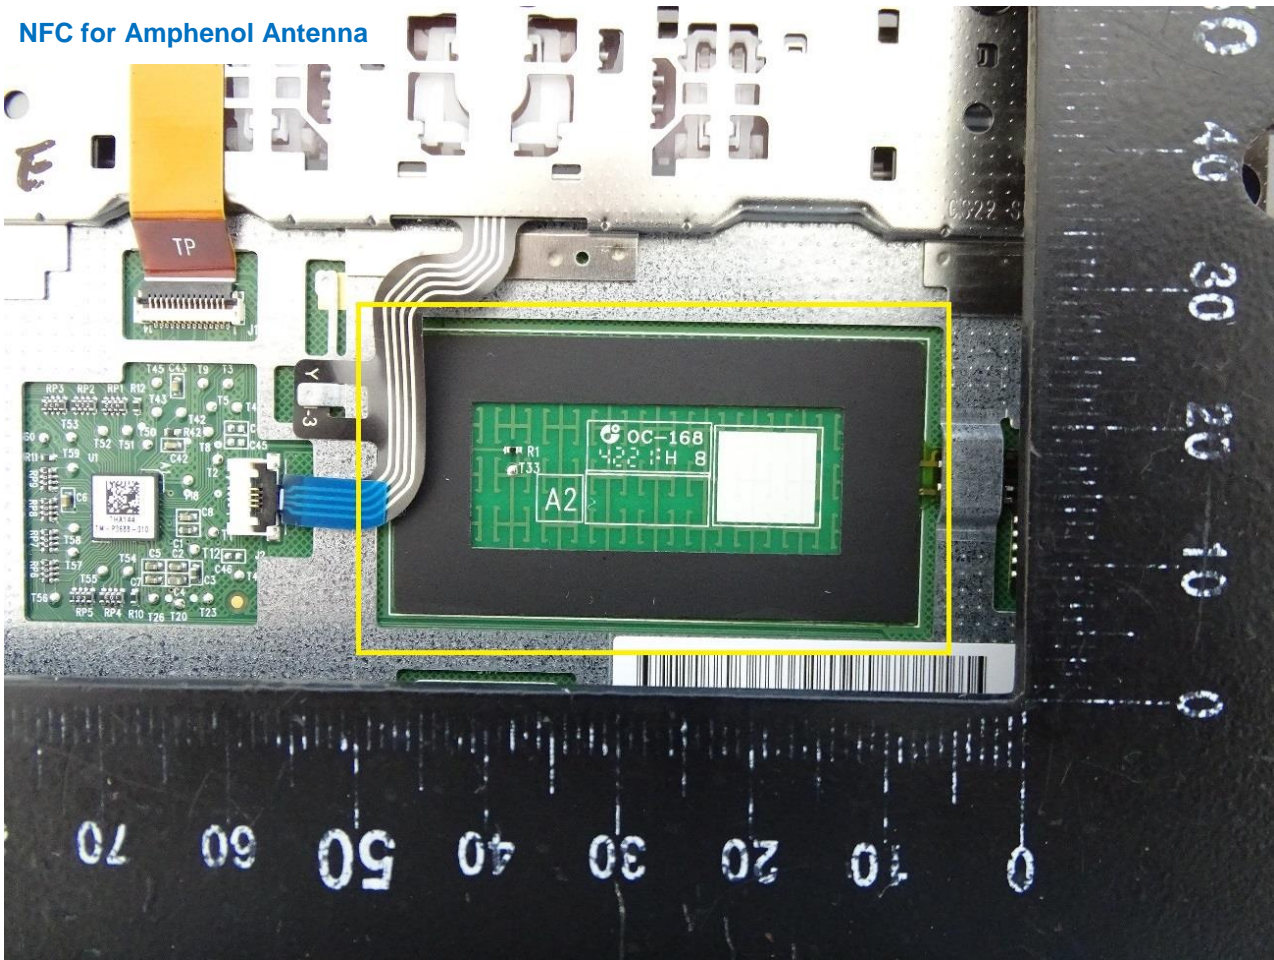

NFC for Amphenol Antenna