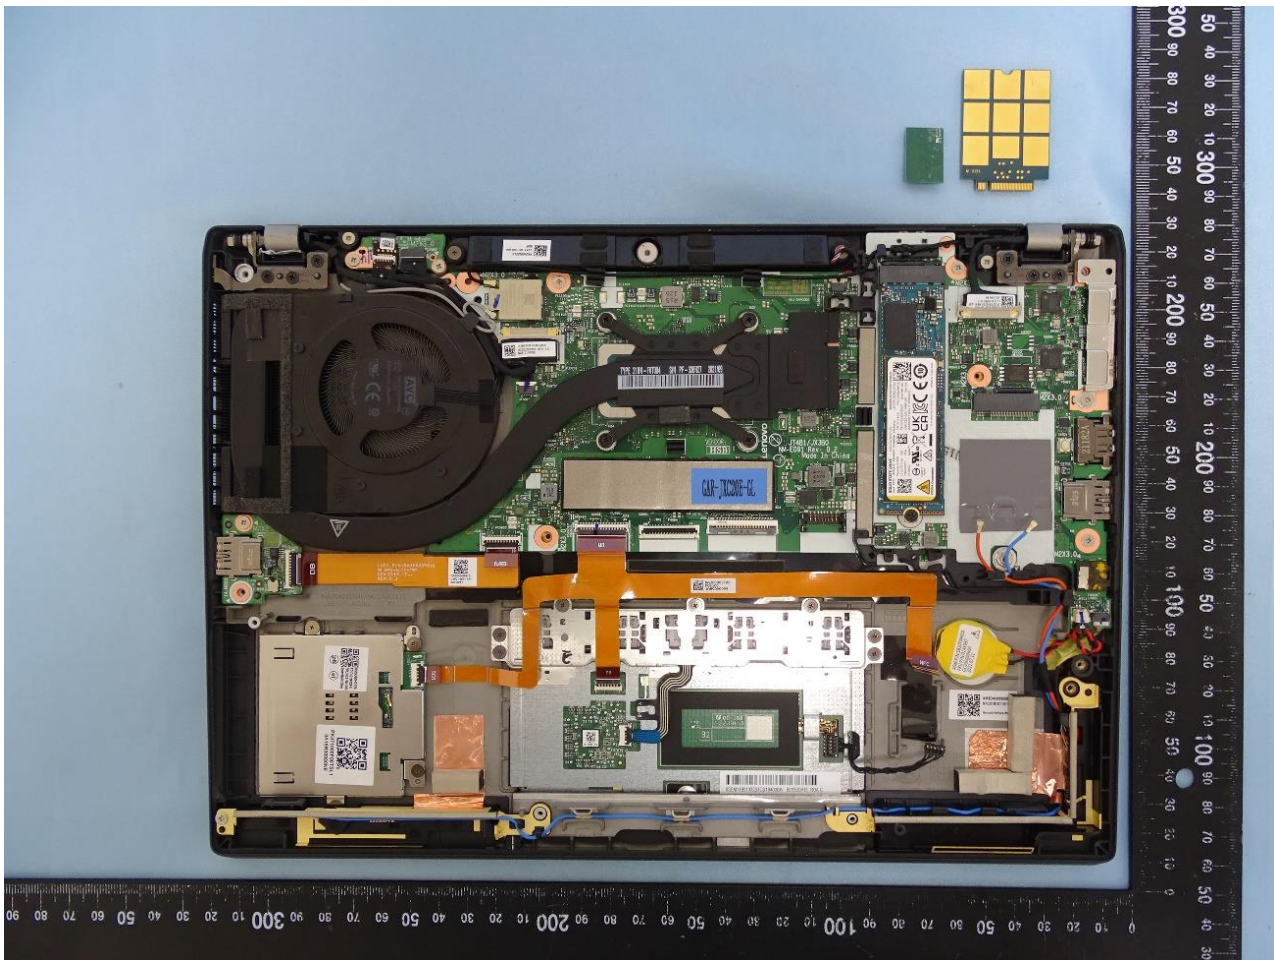

3. Internal Photograph of EUT

Brand Name: Lenovo / Model Name: TP00131C, TP00131D

Amphenol Antenna and Speed Antenna

With WLAN Module (QCNFA725)

With WLAN Module (AX211D2W)

WWAN Main for Amphenol Antenna

WWAN Aux. and GNSS for Amphenol Antenna