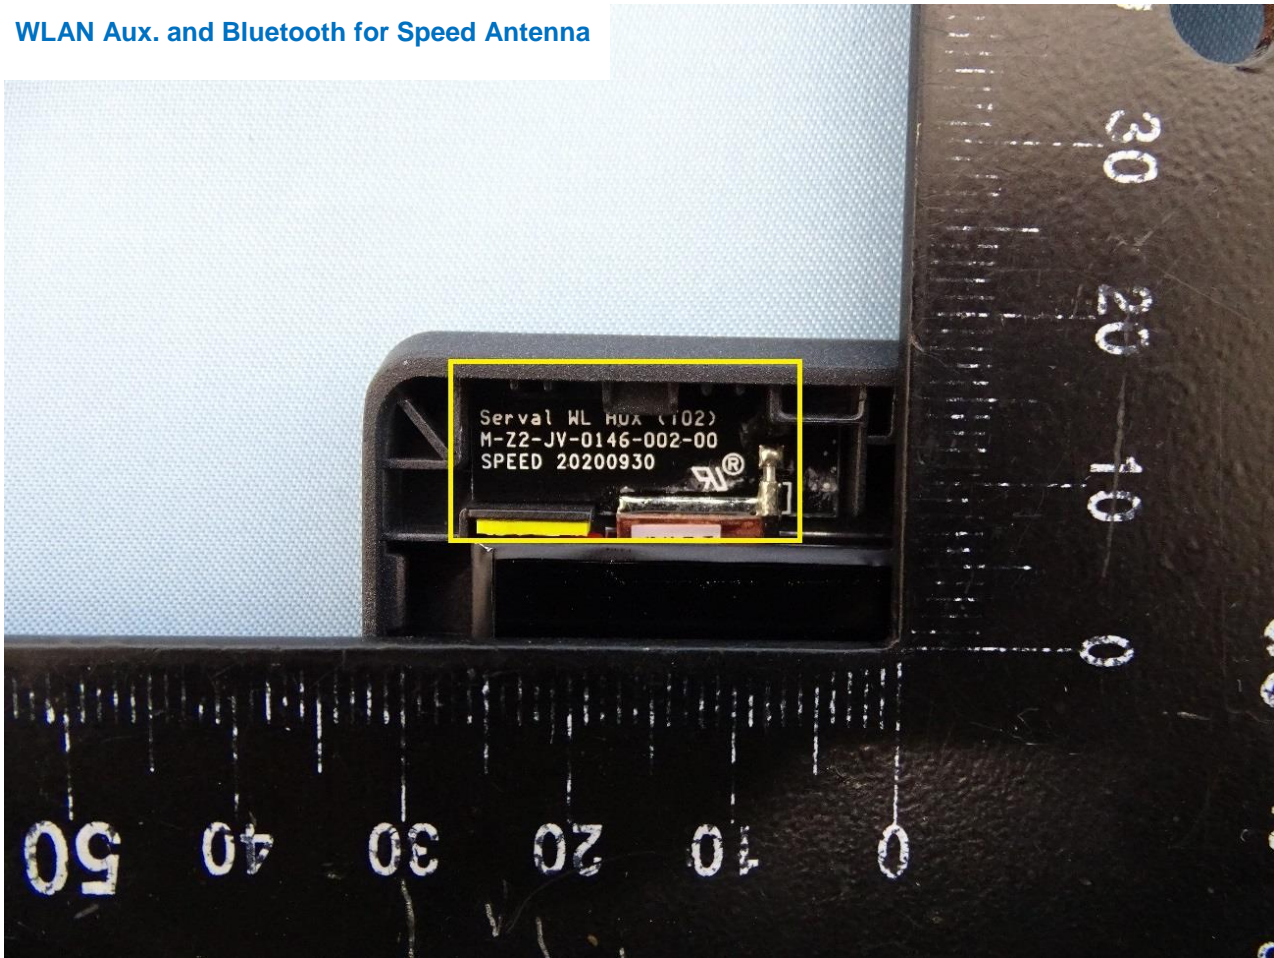

WLAN Aux. and Bluetooth for Speed Antenna