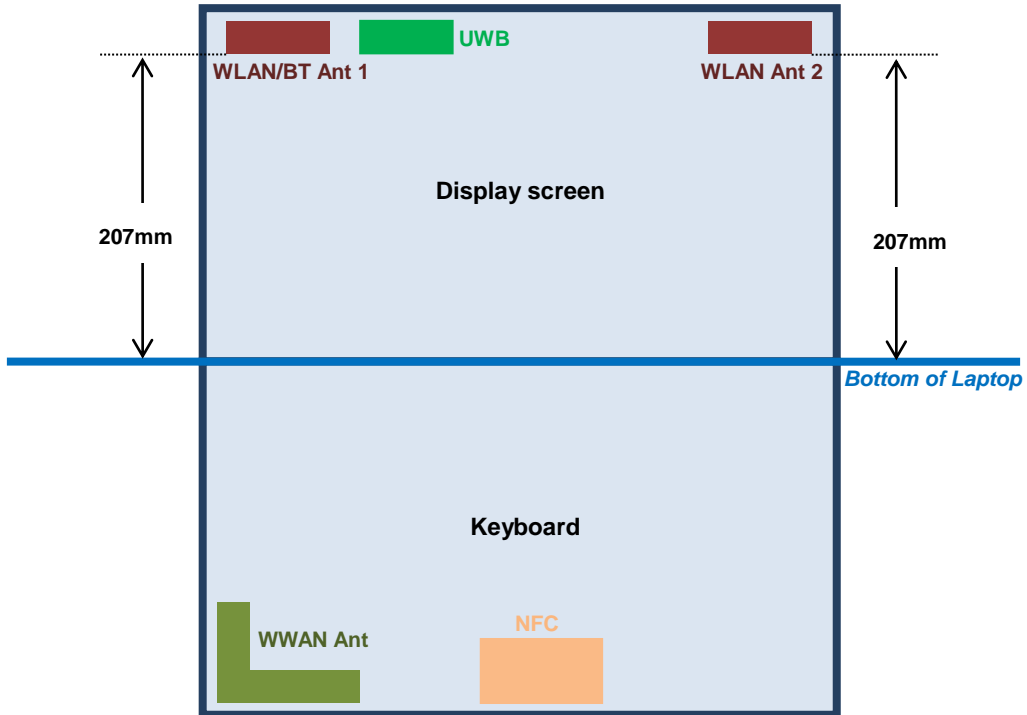

**Appendix D. Antenna Location**

The separation distance for antenna to edge :

Antenna	To Bottom of Laptop (mm)
WWAN Antenna	< 5
WLAN/BT Antenna 1	> 200
WLAN Antenna 2	> 200

**Appendix D. SAR Test Setup Photos**

**Body Exposure Condition**

**Bottom of Laptop at 0 mm**

**Bottom of Laptop at 12 mm**