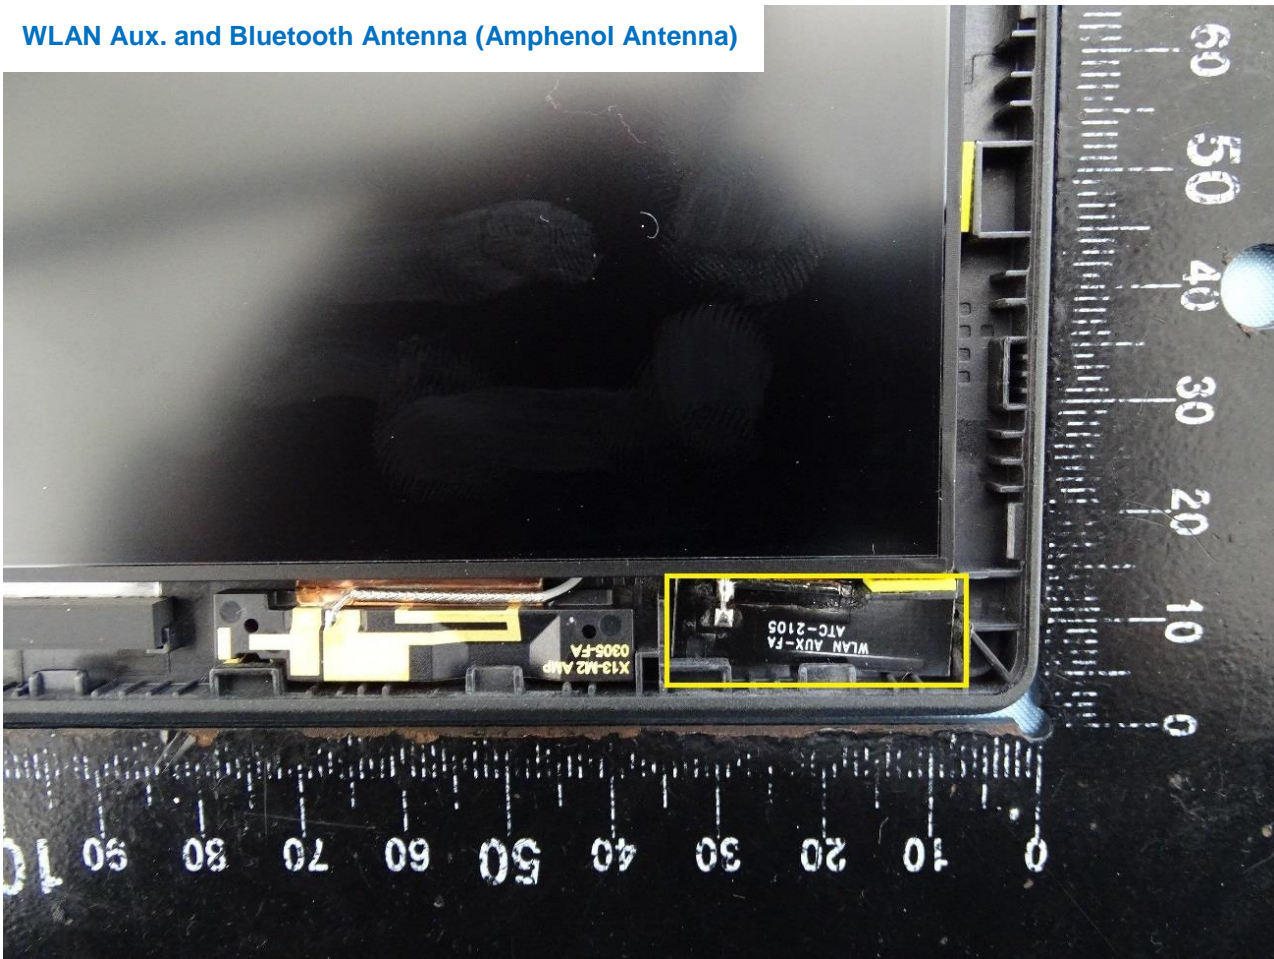

3. Internal Photograph of EUT

Brand Name: Lenovo / Model Name: TP00131C; TP00131D

WWAN Main Antenna (Amphenol Antenna)

WWAN Aux. and GNSS Antenna (Amphenol Antenna)

WLAN Main Antenna (Amphenol Antenna)

WLAN Aux. and Bluetooth Antenna (Amphenol Antenna)