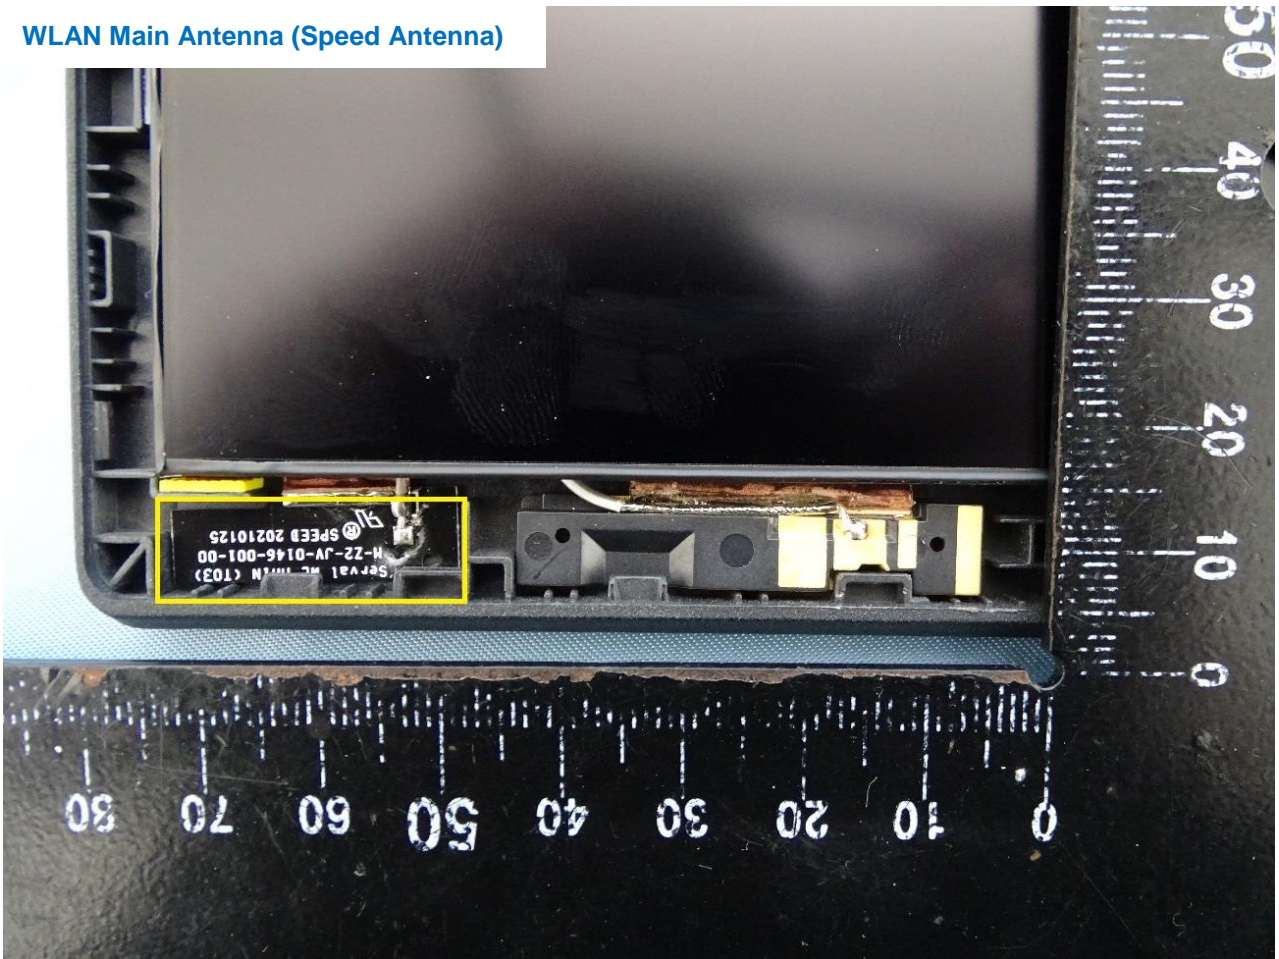

WLAN Main Antenna (Speed Antenna)