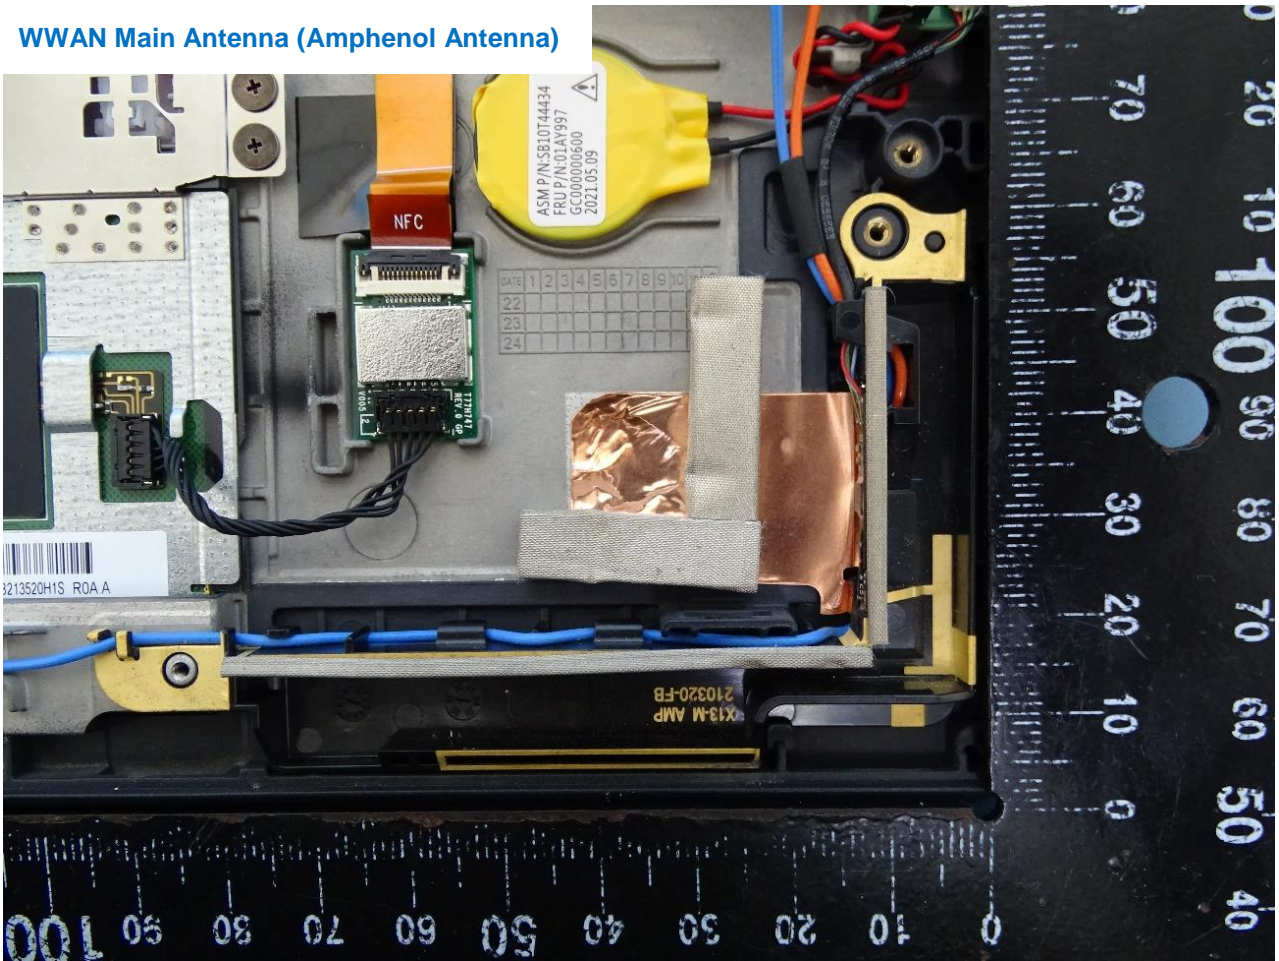

3. Internal Photograph of EUT

Brand Name: Lenovo / Model Name: TP00131C; TP00131D

WWAN Main Antenna (Amphenol Antenna)

WWAN Aux. and GNSS Antenna (Amphenol Antenna)

WLAN Main Antenna (Amphenol Antenna)

WLAN Aux. and Bluetooth Antenna (Amphenol Antenna)