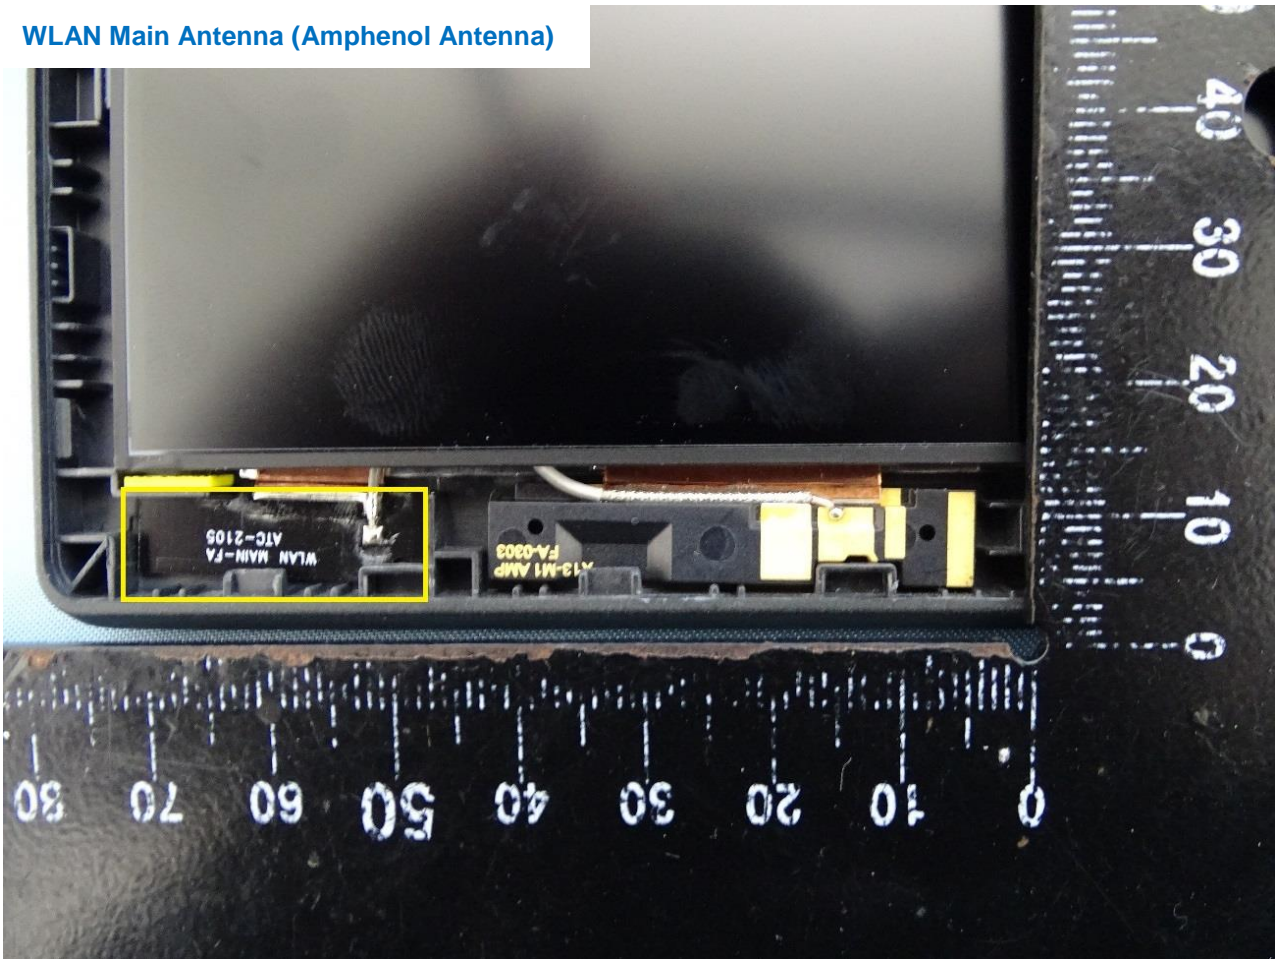

3. Internal Photograph of EUT

Brand Name: Lenovo / Model Name: TP00131C; TP00131D

WWAN Main Antenna (Amphenol Antenna)

WWAN Aux. and GNSS Antenna (Amphenol Antenna)

WLAN Main Antenna (Amphenol Antenna)

WLAN Aux. and Bluetooth Antenna (Amphenol Antenna)