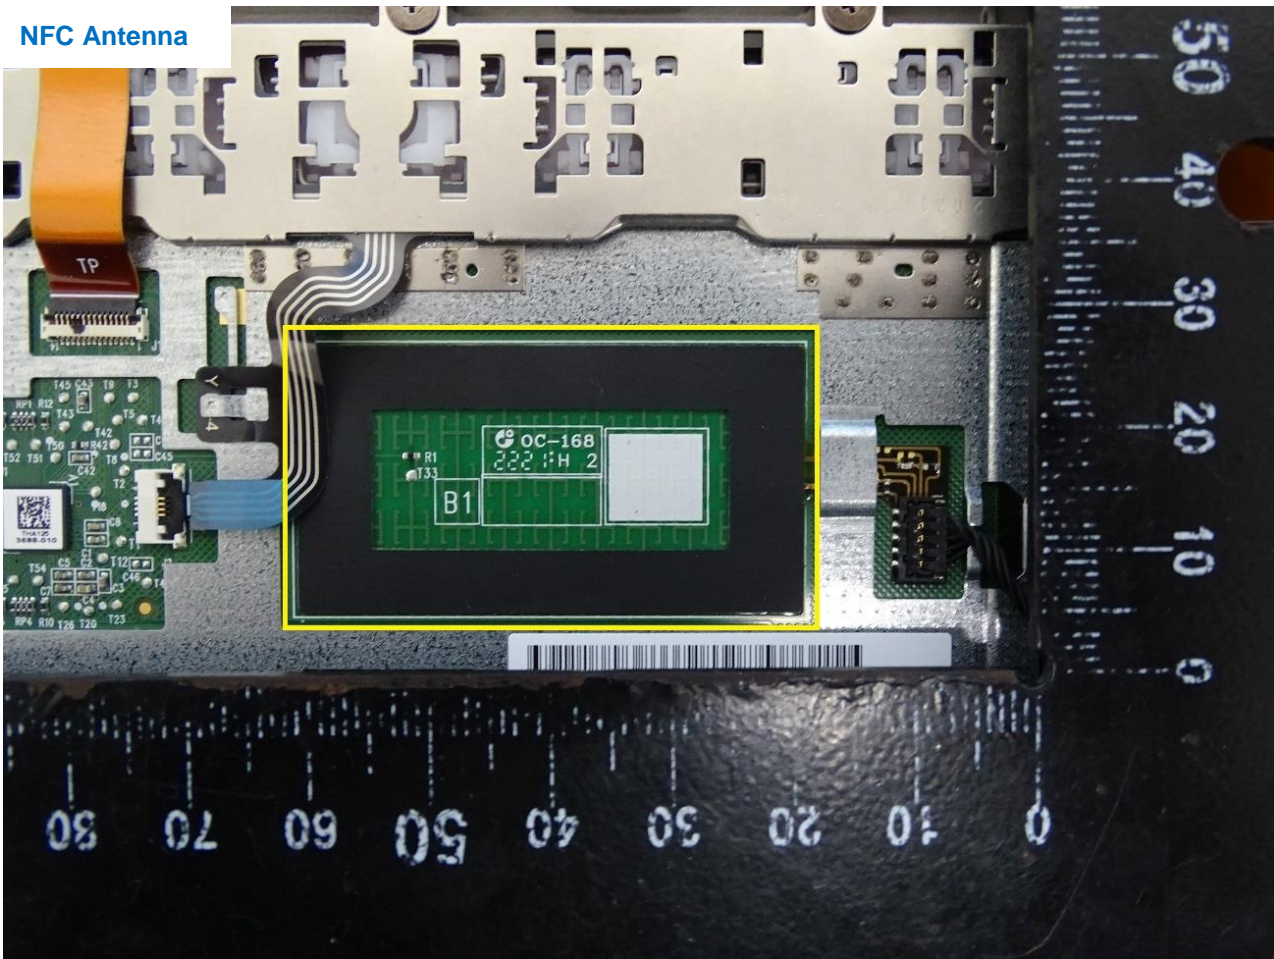

3. Internal Photograph of EUT

Brand Name: Lenovo / Model Name: TP00131C; TP00131D

WWAN Main Antenna (Amphenol Antenna)

WWAN Aux. and GNSS Antenna (Amphenol Antenna)

WLAN Main Antenna (Amphenol Antenna)

WLAN Aux. and Bluetooth Antenna (Amphenol Antenna)

WWAN Main Antenna (Speed Antenna)

WWAN Aux. and GNSS Antenna (Speed Antenna)

WLAN Main Antenna (Speed Antenna)

WLAN Aux. and Bluetooth Antenna (Speed Antenna)

NFC Antenna

UWB Antenna

————THE END————