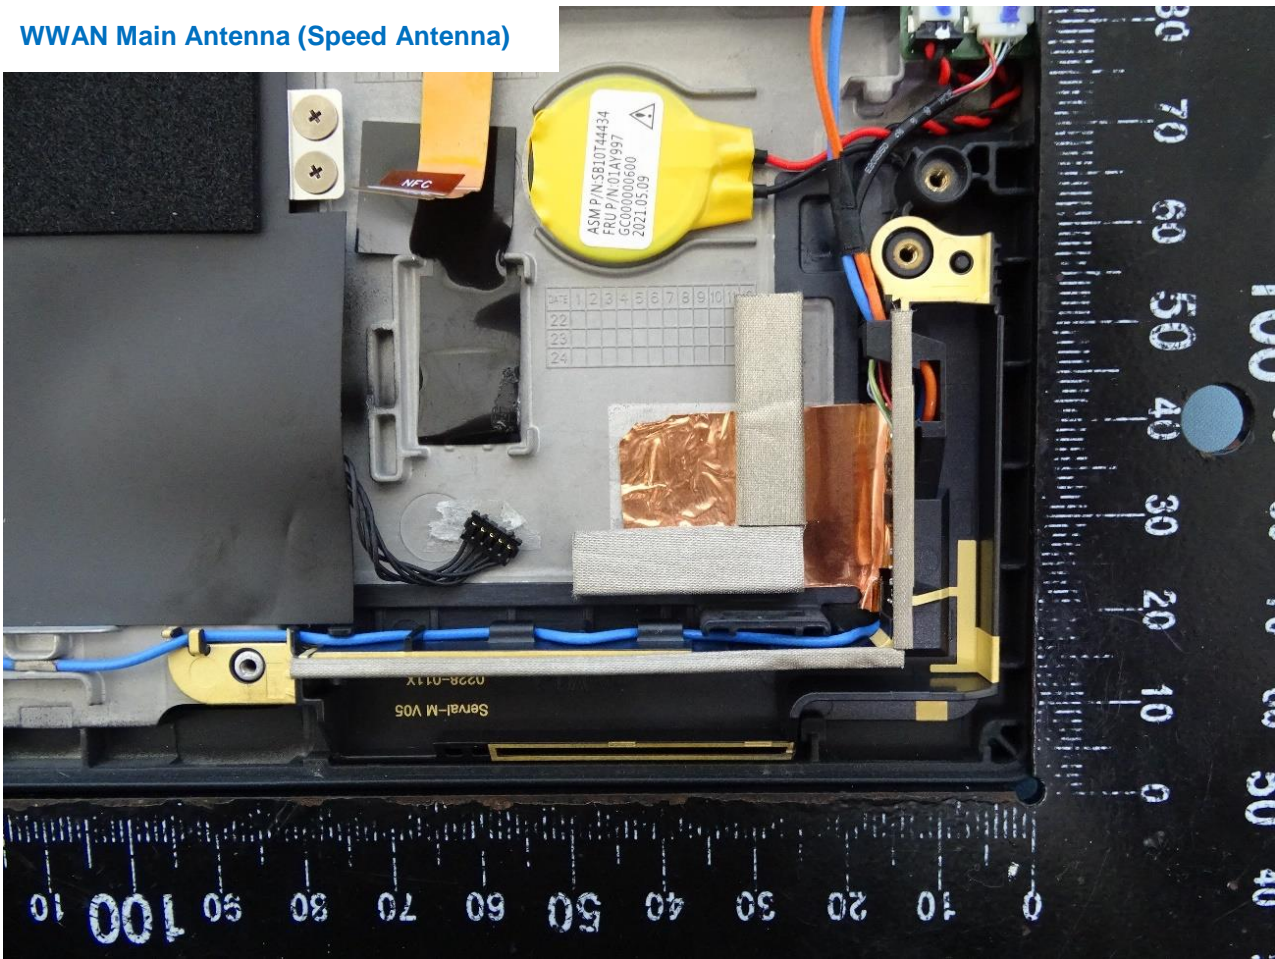

WWAN Main Antenna (Speed Antenna)