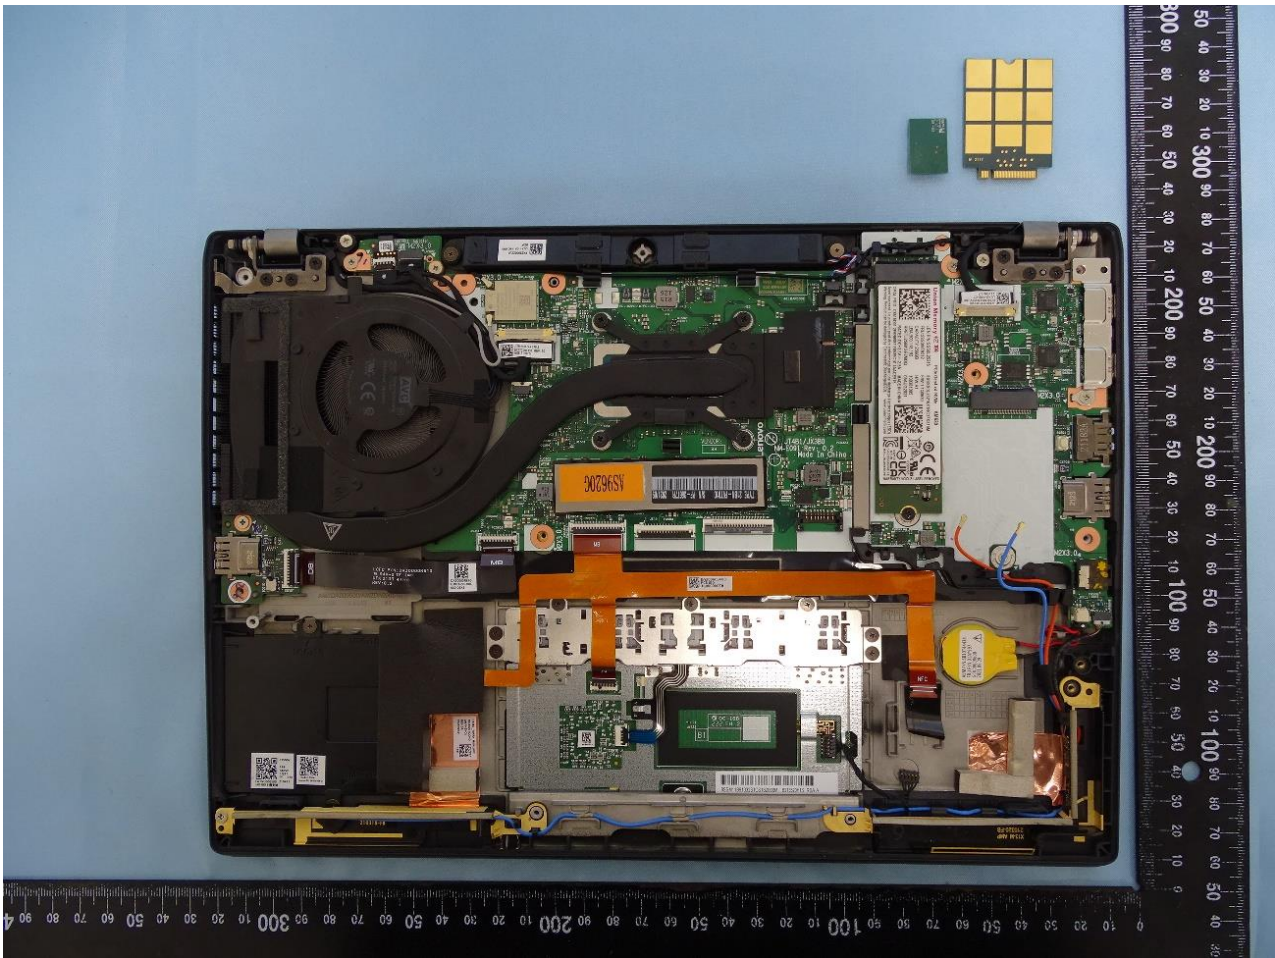

3. Internal Photograph of EUT

Brand Name: Lenovo / Model Name: TP00131C; TP00131D

WWAN Main Antenna (Amphenol Antenna)

WWAN Aux. and GNSS Antenna (Amphenol Antenna)

WLAN Main Antenna (Amphenol Antenna)

WLAN Aux. and Bluetooth Antenna (Amphenol Antenna)