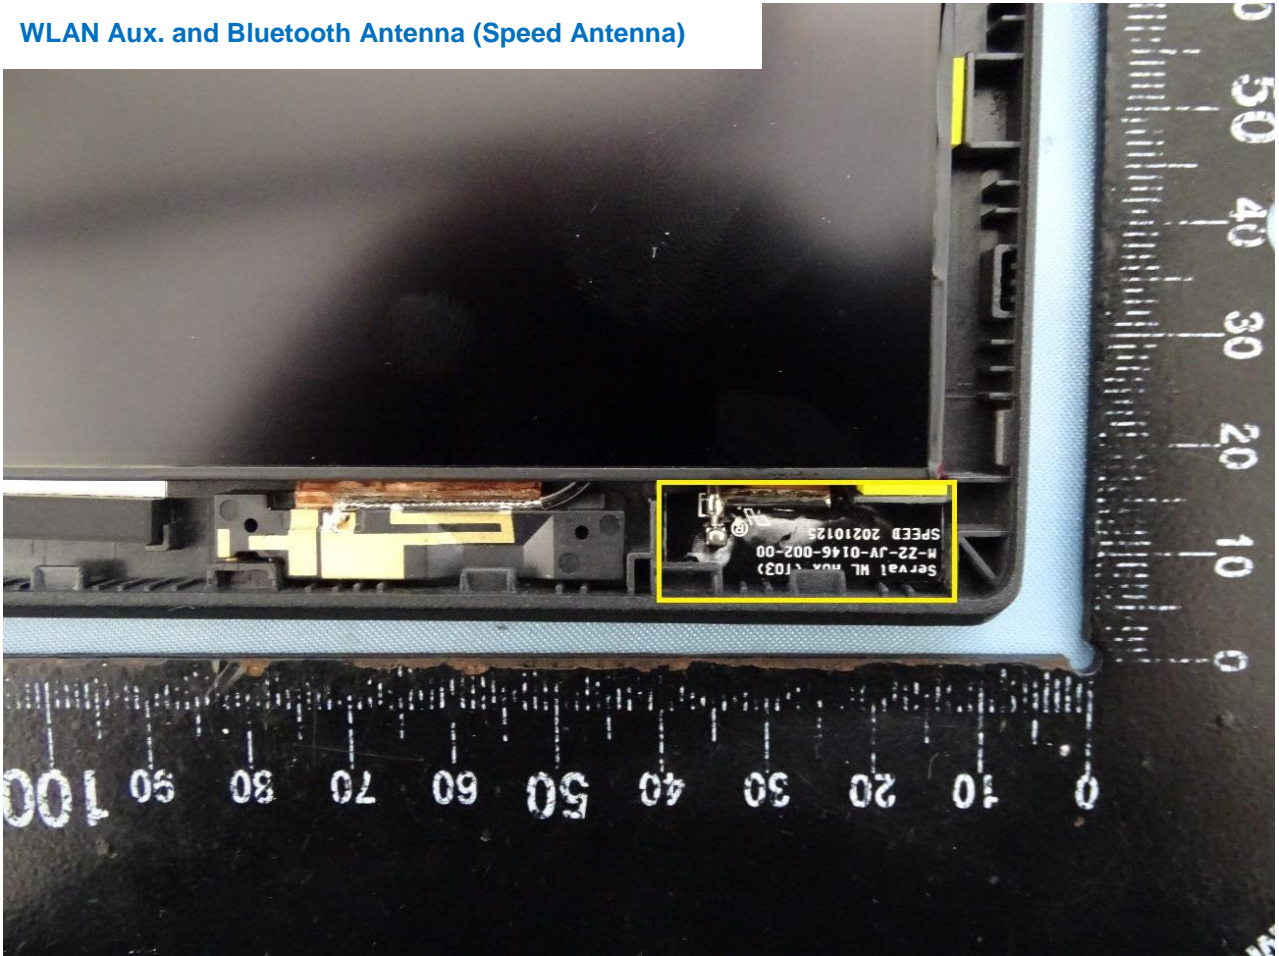

3. Internal Photograph of EUT

Brand Name: Lenovo / Model Name: TP00131C; TP00131D

WWAN Main Antenna (Amphenol Antenna)

WWAN Aux. and GNSS Antenna (Amphenol Antenna)

WLAN Main Antenna (Amphenol Antenna)

WLAN Aux. and Bluetooth Antenna (Amphenol Antenna)

WWAN Main Antenna (Speed Antenna)

WWAN Aux. and GNSS Antenna (Speed Antenna)

WLAN Main Antenna (Speed Antenna)

WLAN Aux. and Bluetooth Antenna (Speed Antenna)

NFC Antenna

UWB Antenna

————THE END————