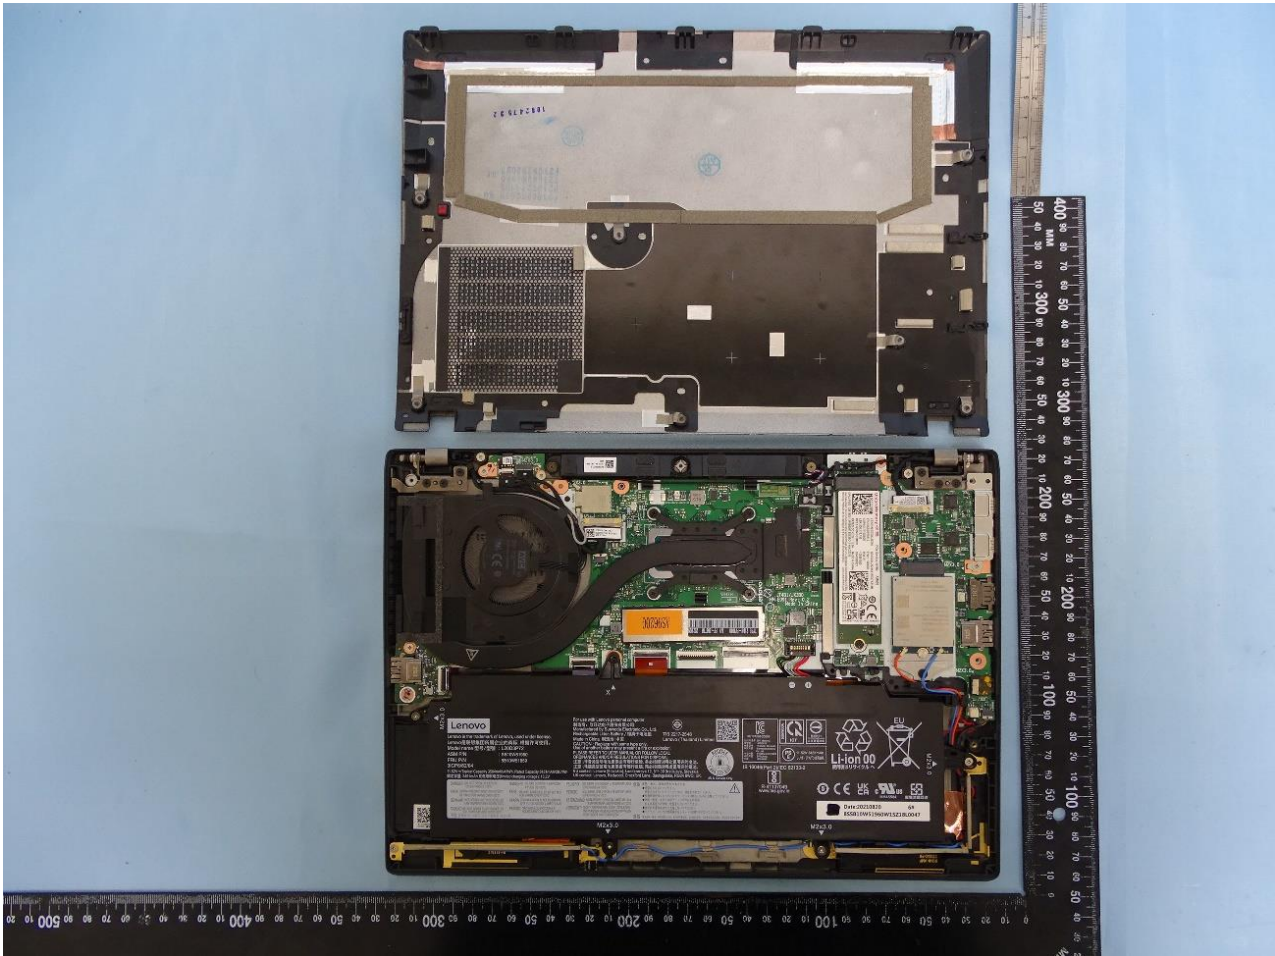

3. Internal Photograph of EUT

Brand Name: Lenovo / Model Name: TP00131C; TP00131D

WWAN Main Antenna (Amphenol Antenna)

WWAN Aux. and GNSS Antenna (Amphenol Antenna)

WLAN Main Antenna (Amphenol Antenna)

WLAN Aux. and Bluetooth Antenna (Amphenol Antenna)