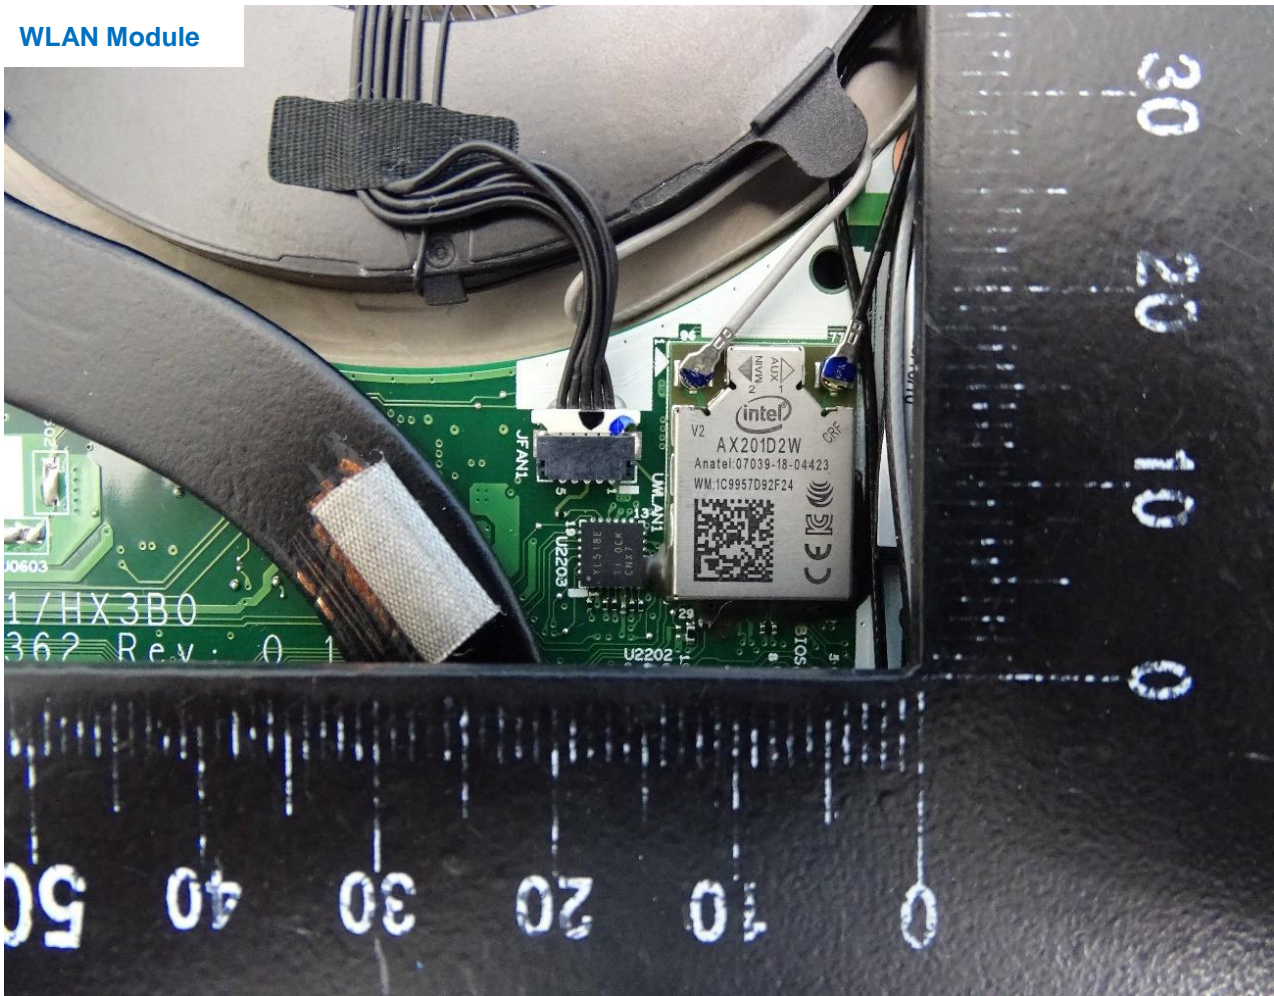

3. Internal Photograph of EUT

Brand Name: Lenovo

Model Name: TP00131A; TP00131B

WWAN Module

WLAN Module

NFC Module

UWB Module and Ant.

WWAN Main Ant. (Speedwire)

WWAN Aux & GPS Ant. (Speedwire)

WWAN MIMO 1 Ant. (Speedwire)

WWAN MIMO 2 Ant. (Speedwire)

WLAN Main Ant. (Speedwire)

WLAN/BT Aux Ant. (Speedwire)

WWAN Main Ant. (ATC)

WWAN Aux & GPS Ant. (ATC)

WWAN MIMO 2 Ant. (ATC)