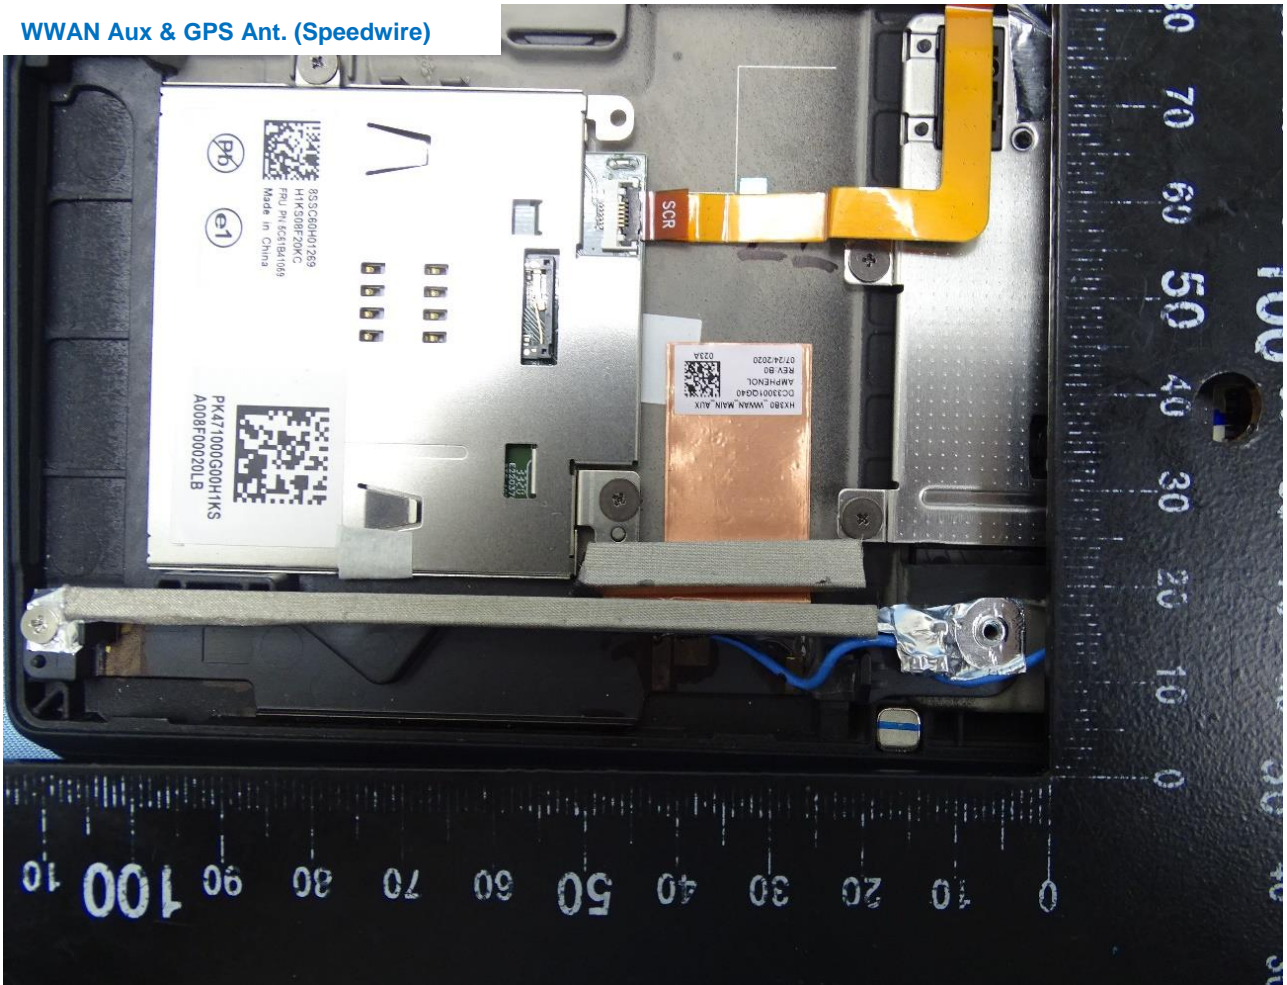

3. Internal Photograph of EUT

Brand Name: Lenovo

Model Name: TP00131A; TP00131B

WWAN Module

WLAN Module

NFC Module

UWB Module and Ant.

WWAN Main Ant. (Speedwire)

WWAN Aux & GPS Ant. (Speedwire)

WWAN MIMO 1 Ant. (Speedwire)

WWAN MIMO 2 Ant. (Speedwire)

WLAN Main Ant. (Speedwire)

WLAN/BT Aux Ant. (Speedwire)

WWAN Main Ant. (ATC)

WWAN Aux & GPS Ant. (ATC)

WWAN MIMO 2 Ant. (ATC)