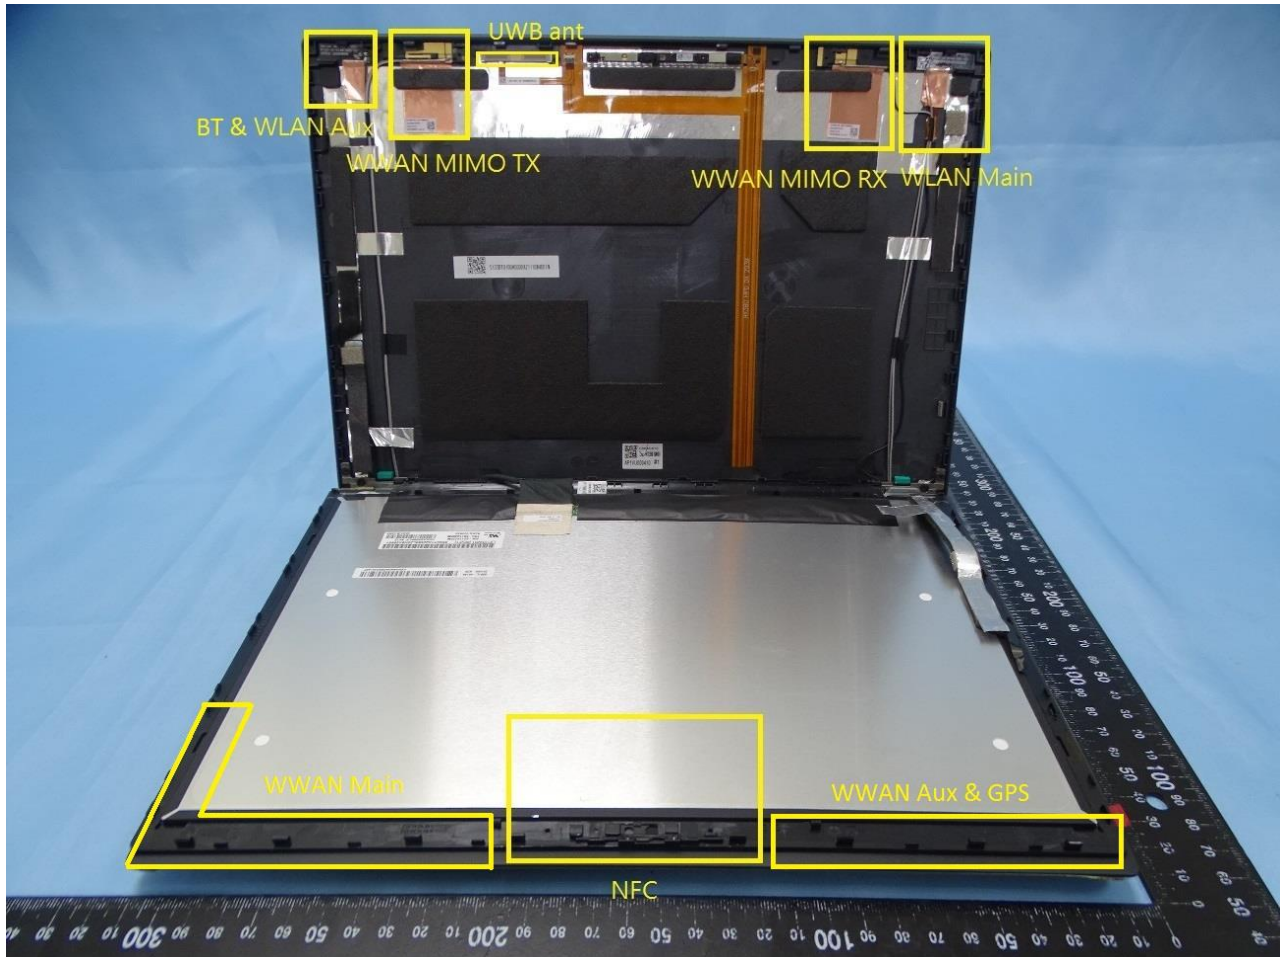

3. Internal Photograph of EUT

Brand Name: Lenovo

Model Name: TP00131A; TP00131B

WWAN Module

WLAN Module

NFC Module

UWB Module and Ant.

WWAN Main Ant. (Speedwire)