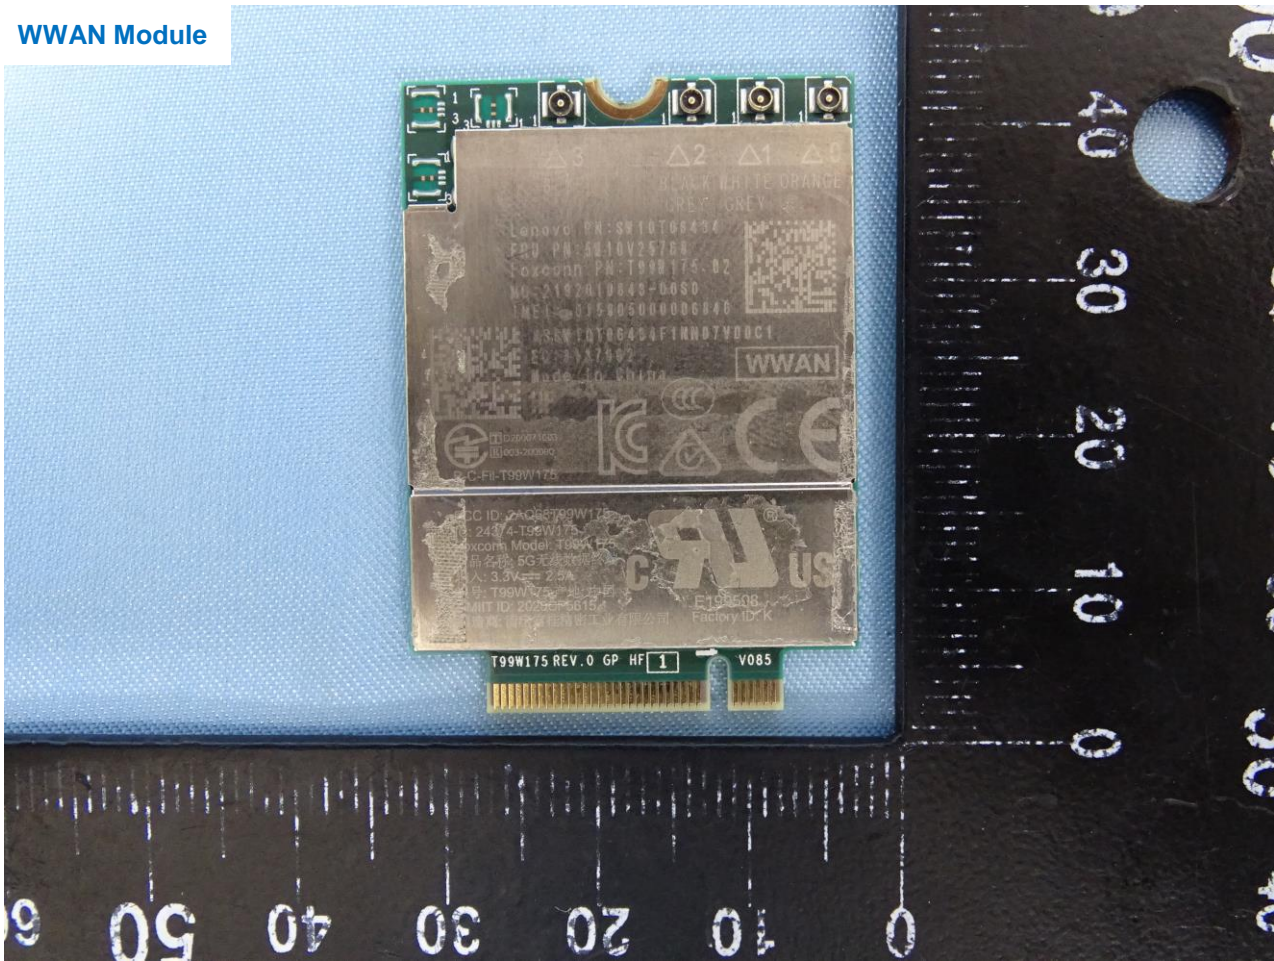

3. Internal Photograph of EUT

Brand Name: Lenovo

Model Name: TP00131A; TP00131B

WWAN Module

WLAN Module

NFC Module

UWB Module and Ant.

WWAN Main Ant. (Speedwire)