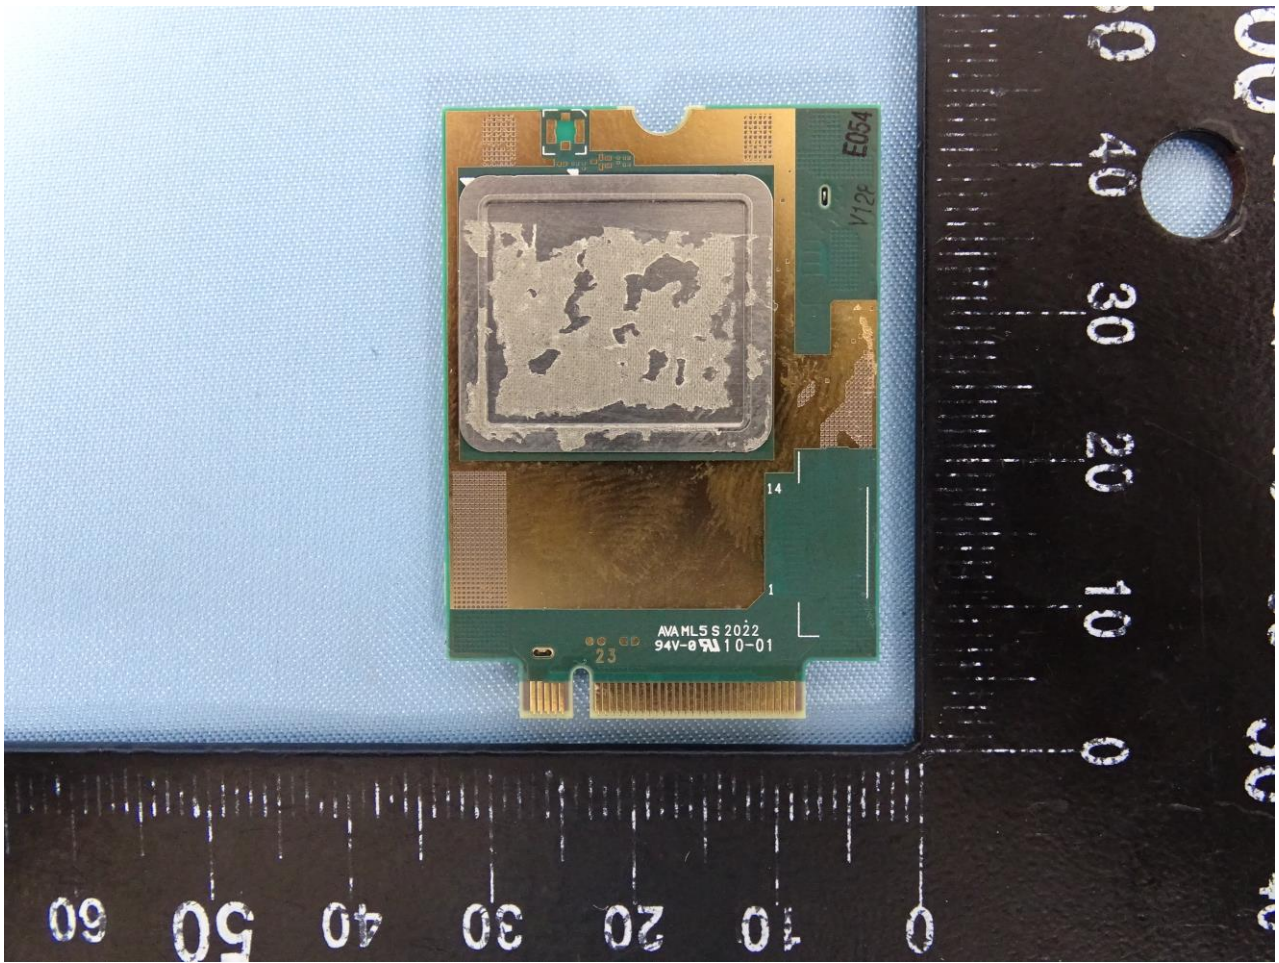

3. Internal Photograph of EUT

Brand Name: Lenovo

Model Name: TP00131A; TP00131B

WWAN Module

WLAN Module

NFC Module

UWB Module and Ant.

WWAN Main Ant. (Speedwire)