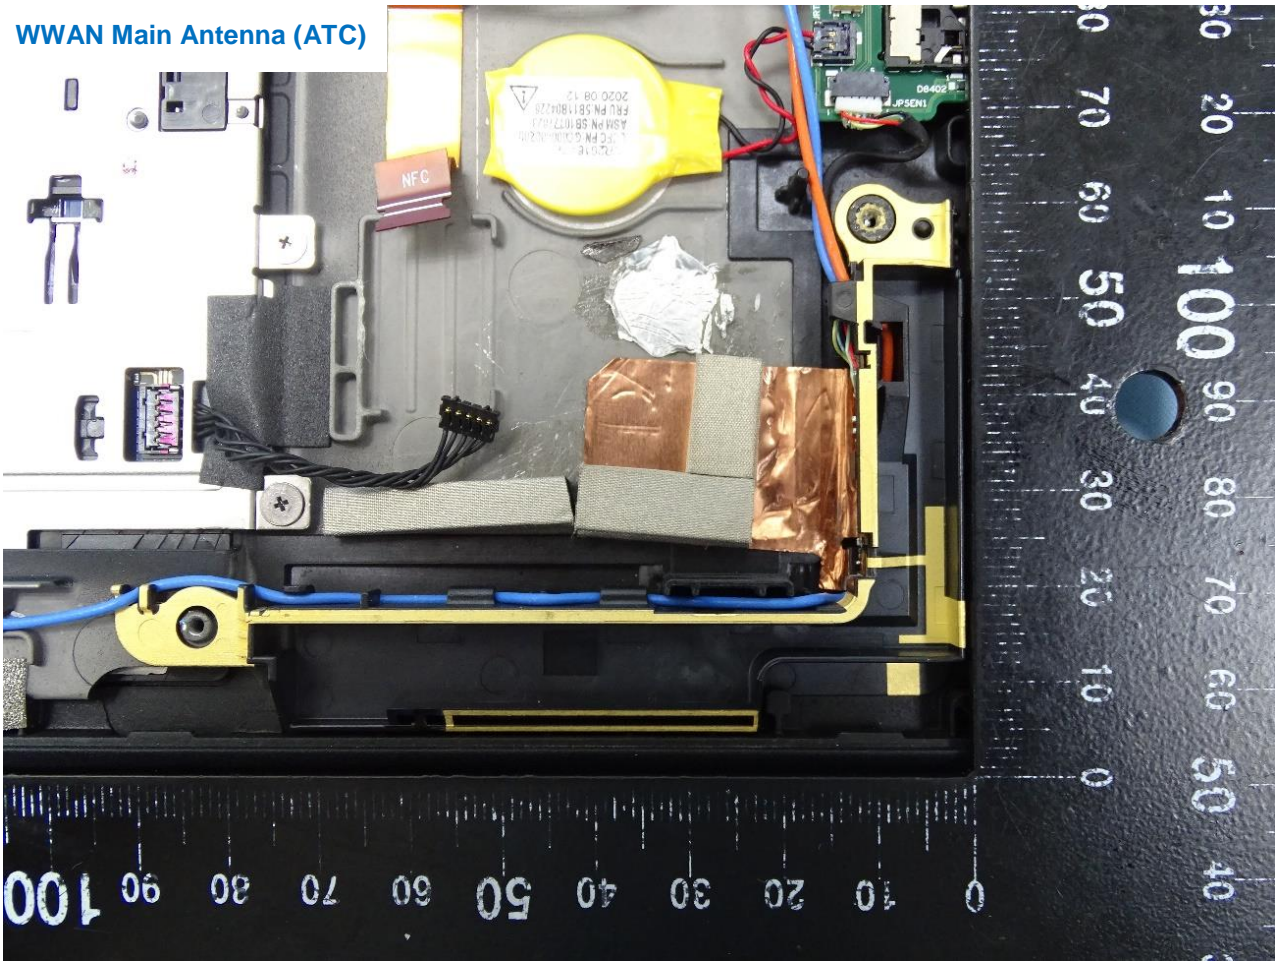

### 3. Internal Photograph of EUT

Brand Name: Lenovo

Model Name: TP00131A; TP00131B

EUT with ATC Antenna

UWB Module

WWAN Module

WLAN Module for AX210D2W

WLAN Module for AX200D2WL

NFC Module

WWAN Main Antenna (ATC)

WWAN Aux and GPS Antenna (ATC)

WWAN MIMO1 Rx Antenna (ATC)

WWAN MIMO2 Tx Antenna (ATC)

WLAN Main Antenna (ATC)

WLAN Aux and Bluetooth Antenna (ATC)

NFC Antenna (ATC)