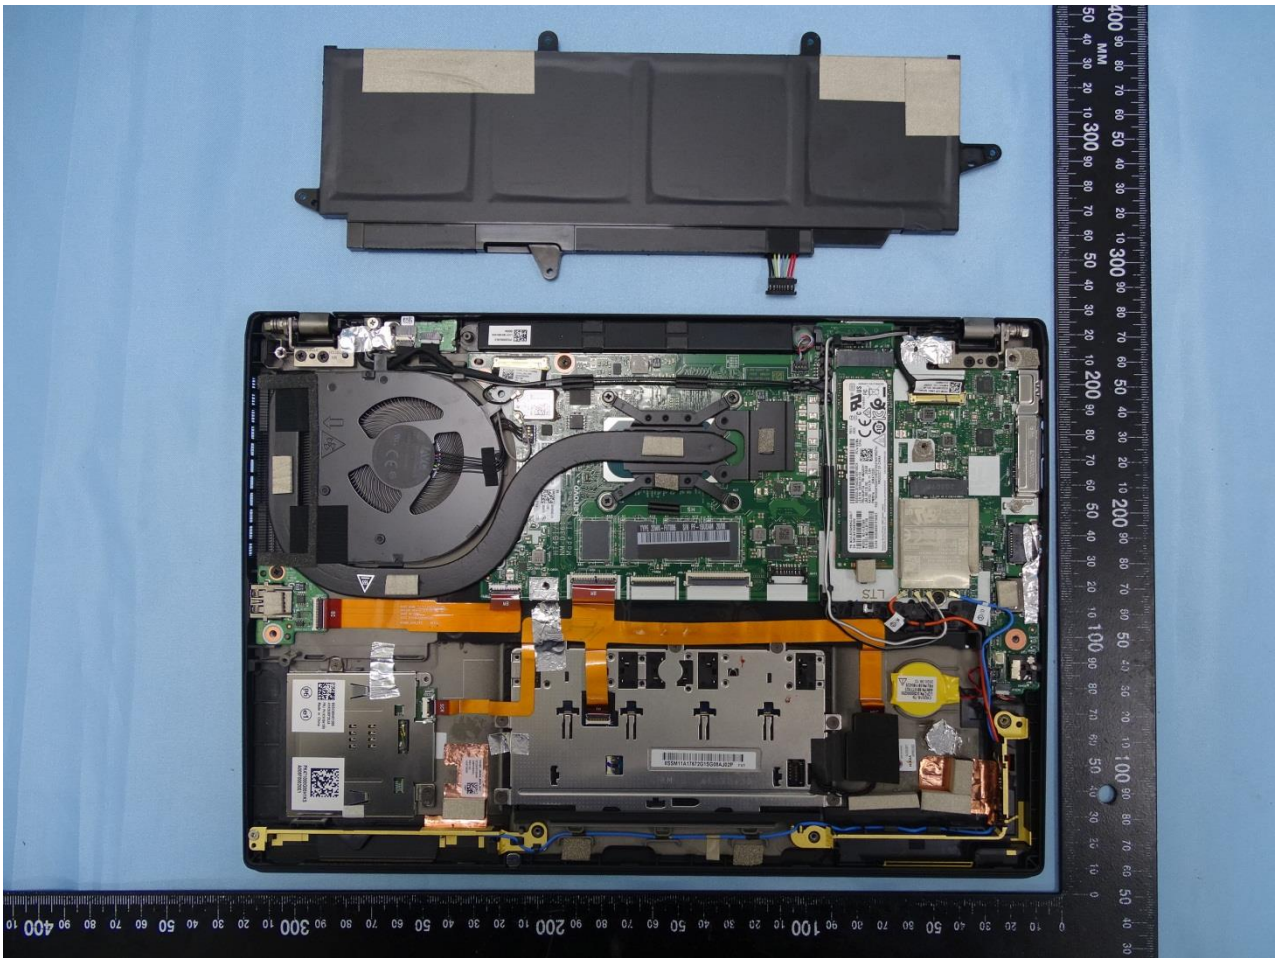

### 3. Internal Photograph of EUT

Brand Name: Lenovo

Model Name: TP00131A; TP00131B

EUT with ATC Antenna

UWB Module

WWAN Module

WLAN Module for AX210D2W

WLAN Module for AX200D2WL

NFC Module

WWAN Main Antenna (ATC)

WWAN Aux and GPS Antenna (ATC)

WWAN MIMO1 Rx Antenna (ATC)

WWAN MIMO2 Tx Antenna (ATC)

WLAN Main Antenna (ATC)

WLAN Aux and Bluetooth Antenna (ATC)

NFC Antenna (ATC)