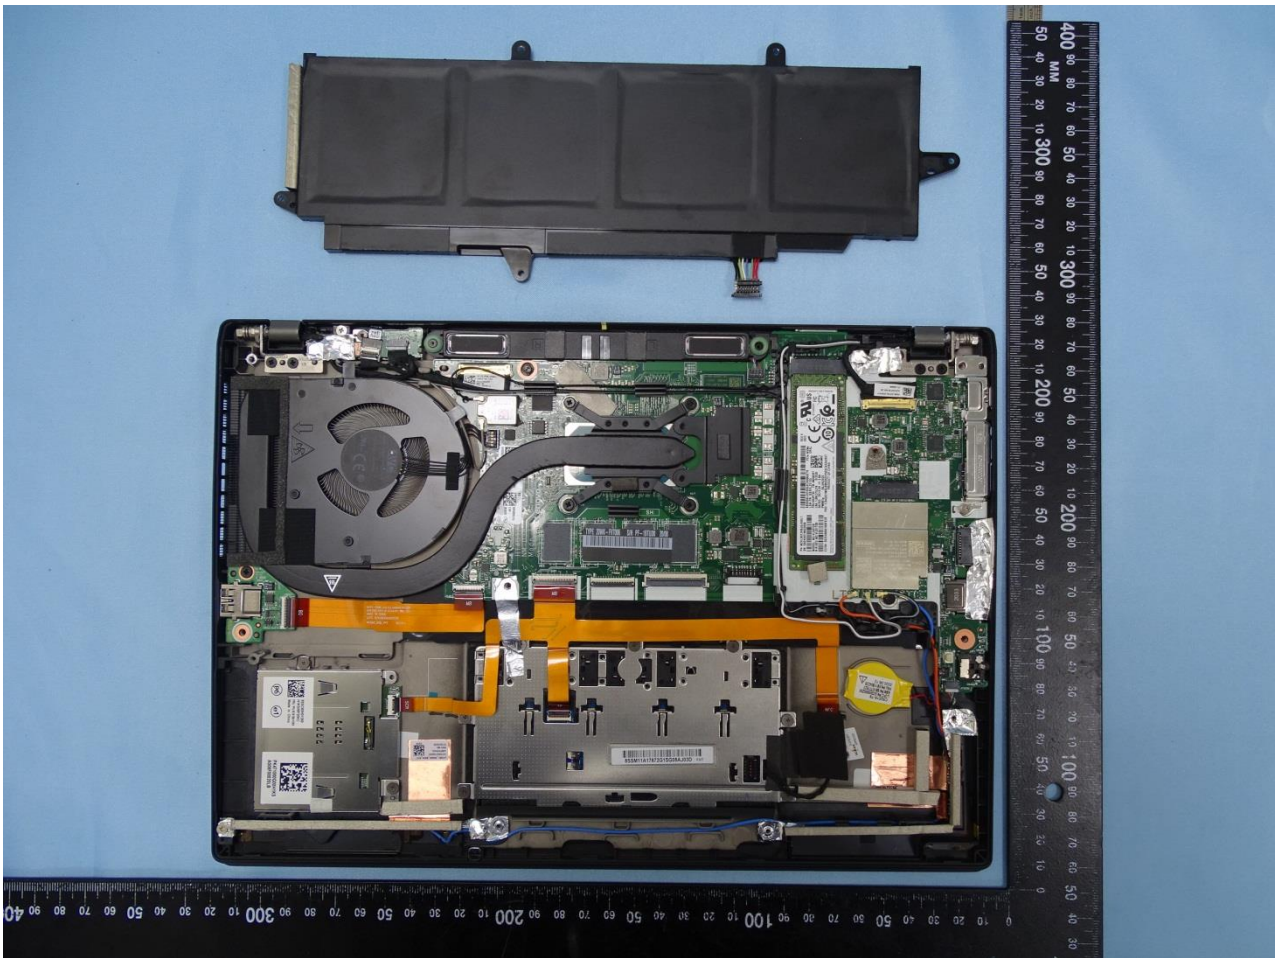

### 3. Internal Photograph of EUT

Brand Name: Lenovo

Model Name: TP00131A; TP00131B

EUT with ATC Antenna

UWB Module

WWAN Module

WLAN Module for AX210D2W

WLAN Module for AX200D2WL

NFC Module

WWAN Main Antenna (ATC)

WWAN Aux and GPS Antenna (ATC)

WWAN MIMO1 Rx Antenna (ATC)

WWAN MIMO2 Tx Antenna (ATC)

WLAN Main Antenna (ATC)

WLAN Aux and Bluetooth Antenna (ATC)

NFC Antenna (ATC)