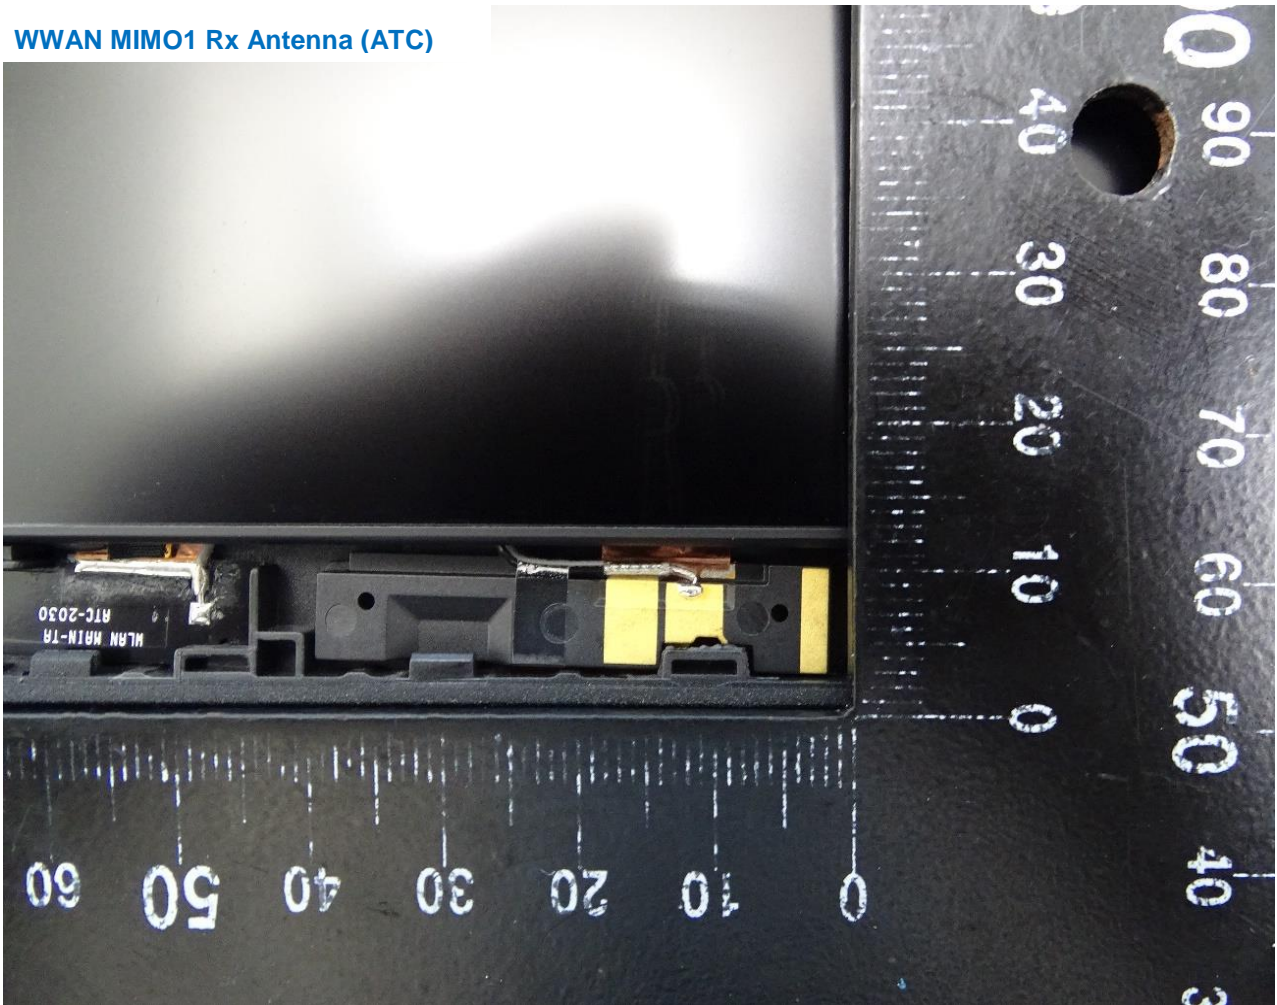

### 3. Internal Photograph of EUT

Brand Name: Lenovo

Model Name: TP00131A; TP00131B

EUT with ATC Antenna

UWB Module

WWAN Module

WLAN Module for AX210D2W

WLAN Module for AX200D2WL

NFC Module

WWAN Main Antenna (ATC)

WWAN Aux and GPS Antenna (ATC)

WWAN MIMO1 Rx Antenna (ATC)

WWAN MIMO2 Tx Antenna (ATC)

WLAN Main Antenna (ATC)

WLAN Aux and Bluetooth Antenna (ATC)

NFC Antenna (ATC)