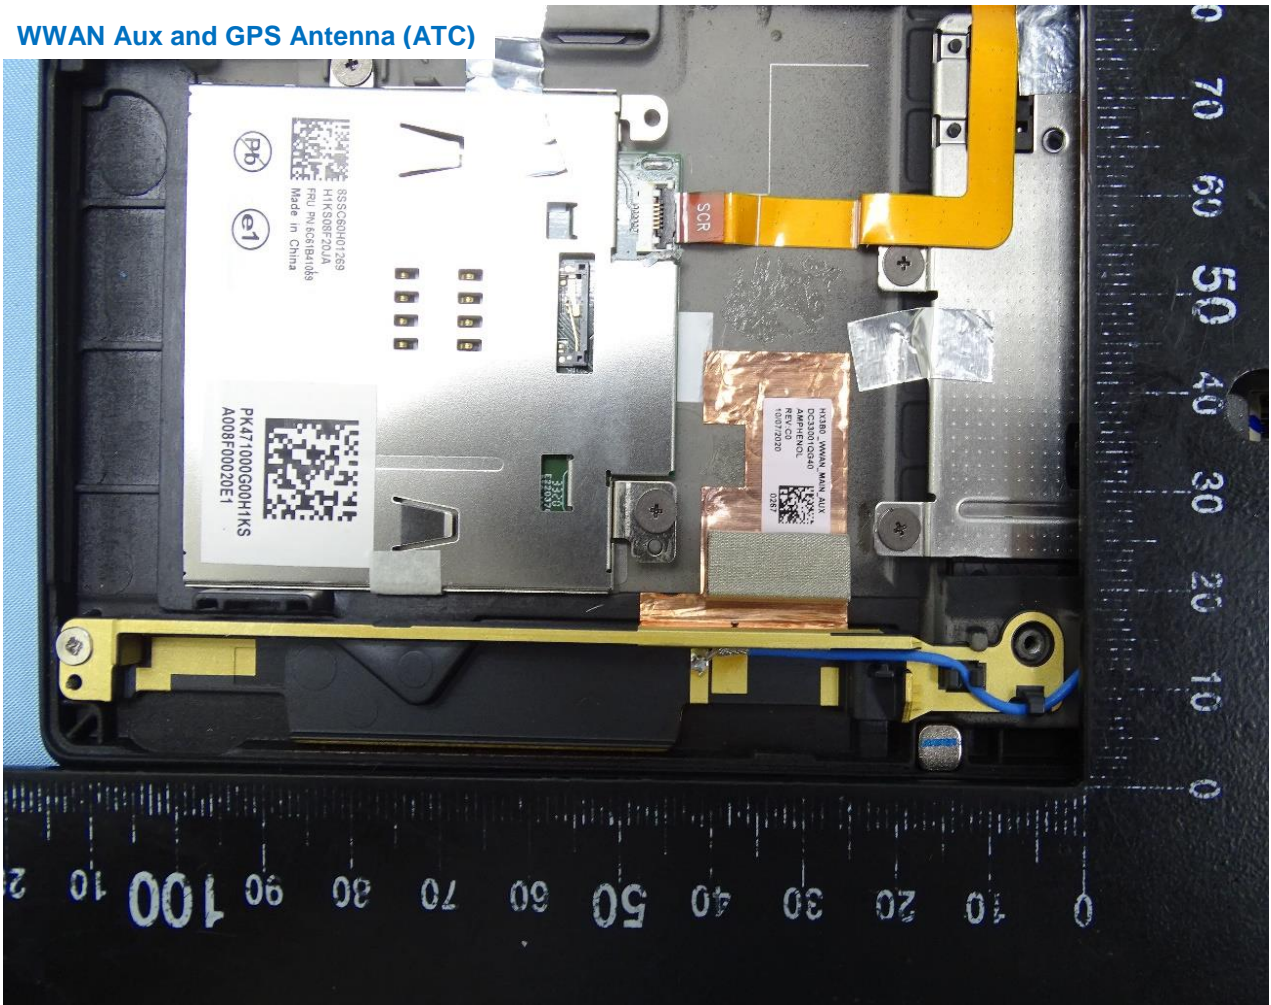

### 3. Internal Photograph of EUT

Brand Name: Lenovo

Model Name: TP00131A; TP00131B

EUT with ATC Antenna

UWB Module

WWAN Module

WLAN Module for AX210D2W

WLAN Module for AX200D2WL

NFC Module

WWAN Main Antenna (ATC)

WWAN Aux and GPS Antenna (ATC)

WWAN MIMO1 Rx Antenna (ATC)

WWAN MIMO2 Tx Antenna (ATC)

WLAN Main Antenna (ATC)

WLAN Aux and Bluetooth Antenna (ATC)

NFC Antenna (ATC)

UWB Antenna (ATC)