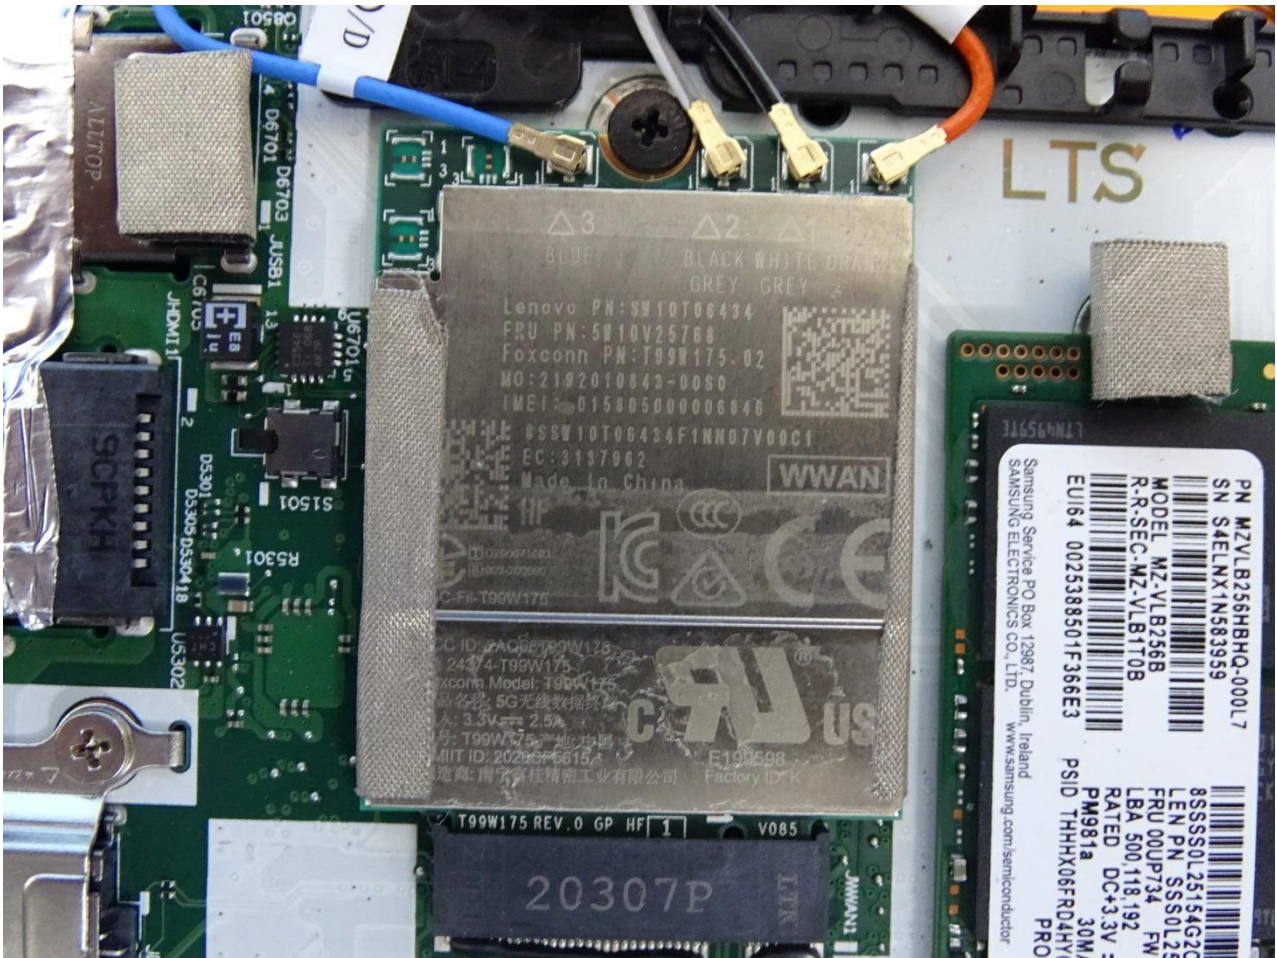

### 3. Internal Photograph of EUT

Brand Name: Lenovo

Model Name: TP00131A; TP00131B

EUT with ATC Antenna

UWB Module

WWAN Module

WLAN Module for AX210D2W

WLAN Module for AX200D2WL

NFC Module

WWAN Main Antenna (ATC)

WWAN Aux and GPS Antenna (ATC)

WWAN MIMO1 Rx Antenna (ATC)

WWAN MIMO2 Tx Antenna (ATC)

WLAN Main Antenna (ATC)

WLAN Aux and Bluetooth Antenna (ATC)

NFC Antenna (ATC)

UWB Antenna (ATC)