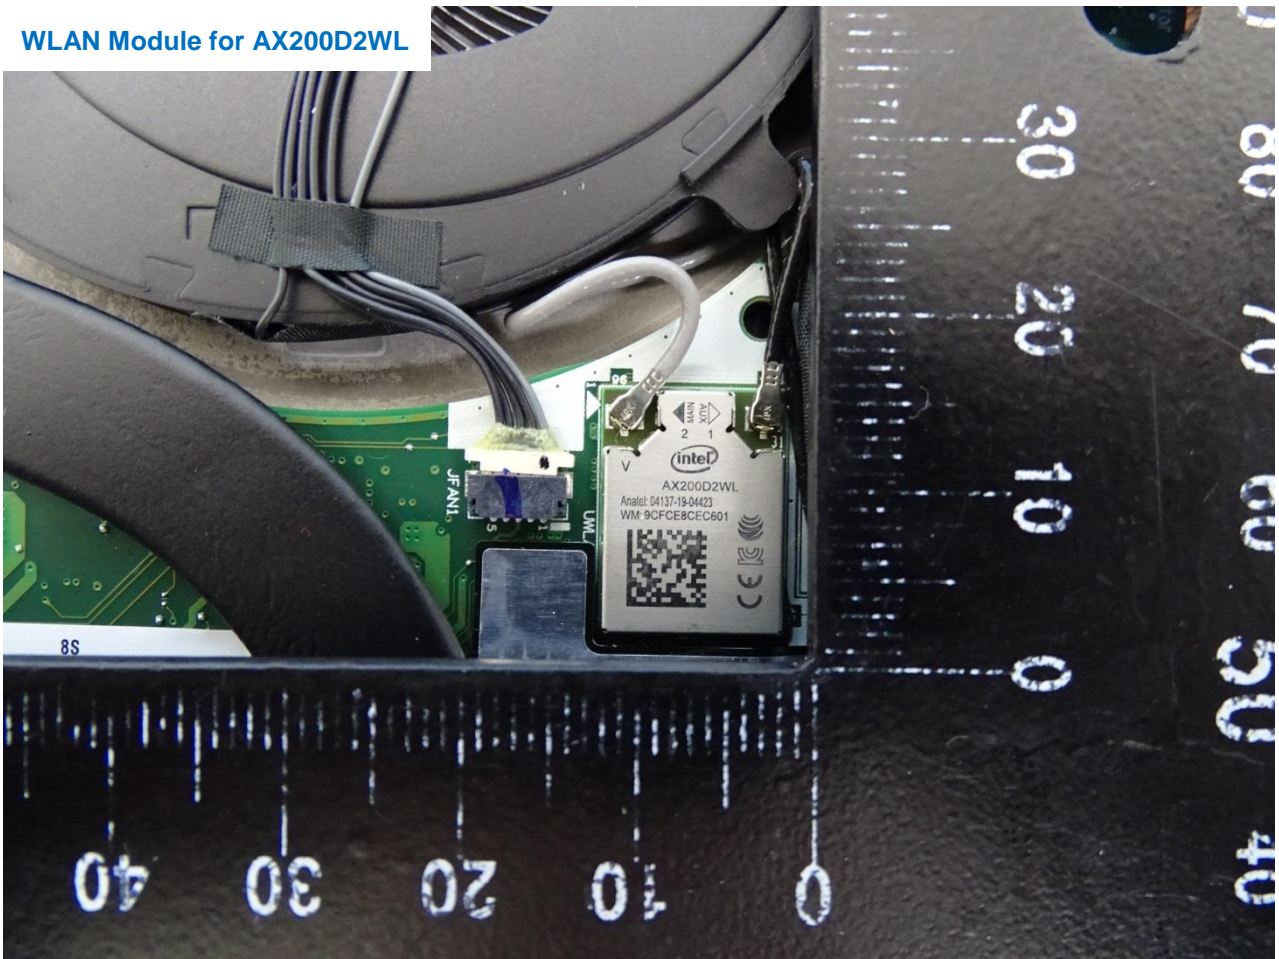

### 3. Internal Photograph of EUT

Brand Name: Lenovo

Model Name: TP00131A; TP00131B

EUT with ATC Antenna

UWB Module

WWAN Module

WLAN Module for AX210D2W

WLAN Module for AX200D2WL

NFC Module

WWAN Main Antenna (ATC)

WWAN Aux and GPS Antenna (ATC)

WWAN MIMO1 Rx Antenna (ATC)

WWAN MIMO2 Tx Antenna (ATC)

WLAN Main Antenna (ATC)

WLAN Aux and Bluetooth Antenna (ATC)

NFC Antenna (ATC)