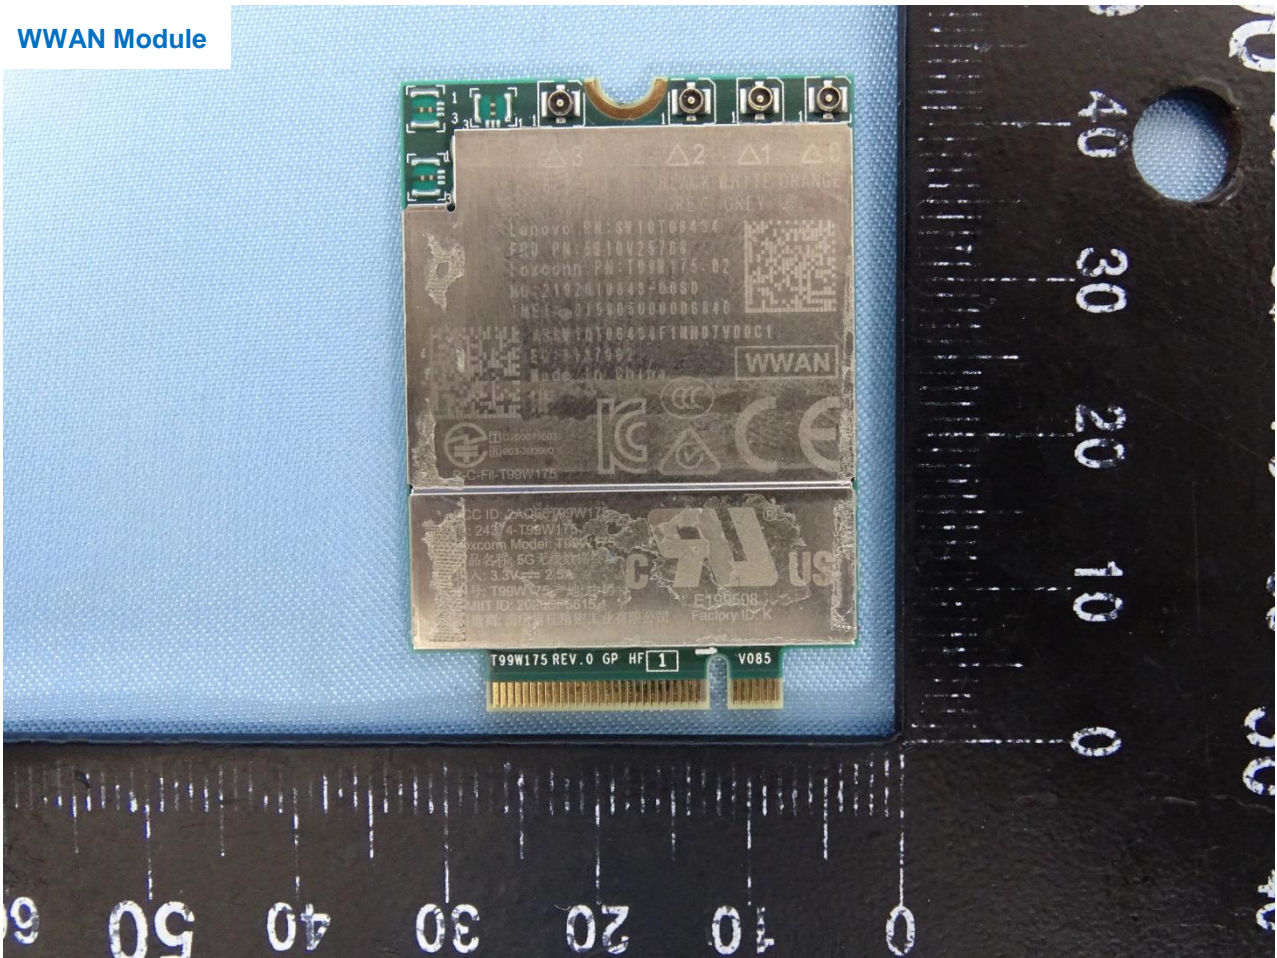

### 3. Internal Photograph of EUT

Brand Name: Lenovo

Model Name: TP00131A; TP00131B

EUT with ATC Antenna

UWB Module

WWAN Module

WLAN Module for AX210D2W

WLAN Module for AX200D2WL

NFC Module

WWAN Main Antenna (ATC)

WWAN Aux and GPS Antenna (ATC)

WWAN MIMO1 Rx Antenna (ATC)

WWAN MIMO2 Tx Antenna (ATC)

WLAN Main Antenna (ATC)

WLAN Aux and Bluetooth Antenna (ATC)

NFC Antenna (ATC)

UWB Antenna (ATC)