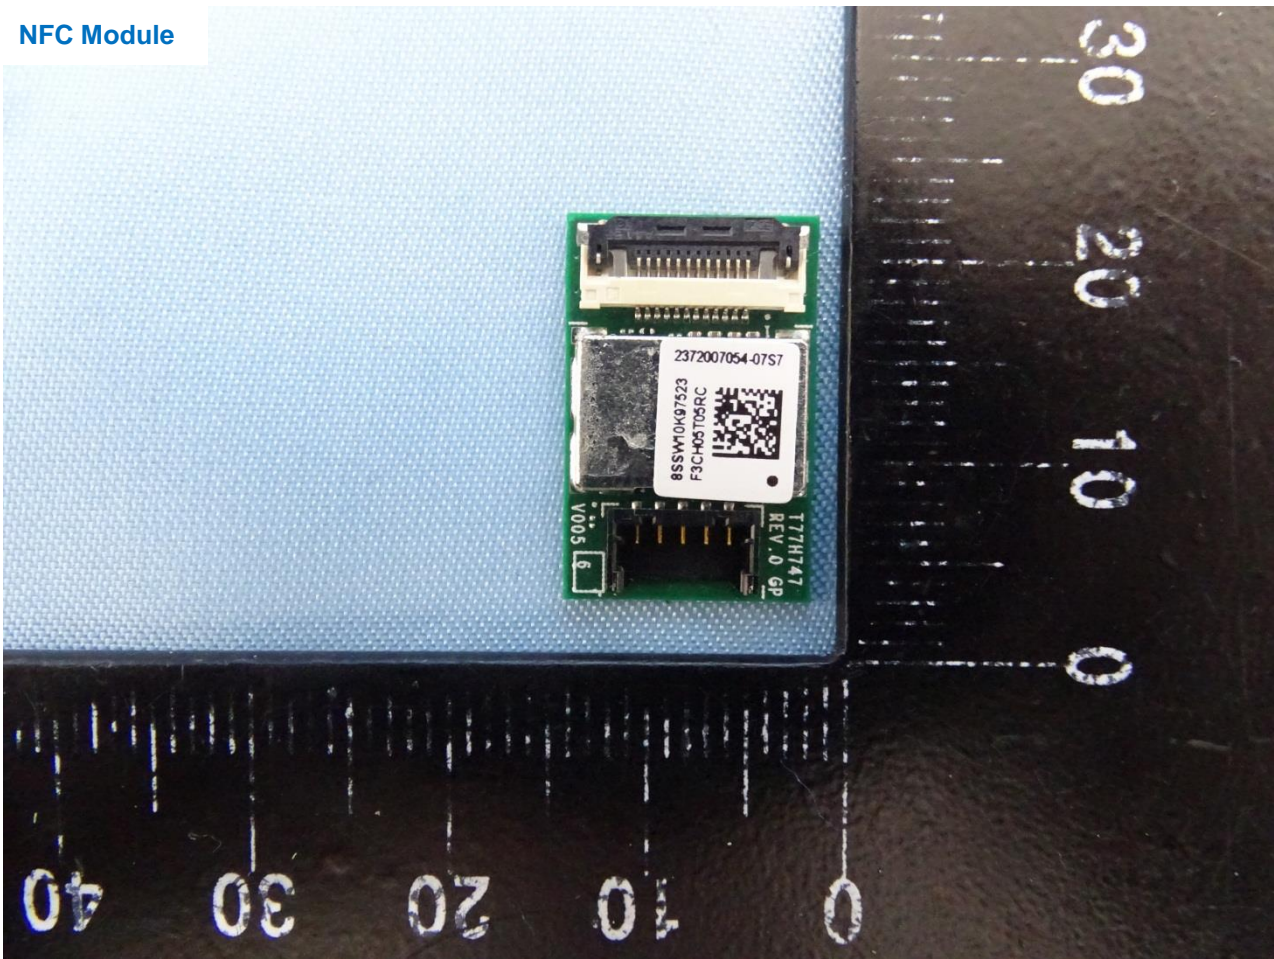

### 3. Internal Photograph of EUT

Brand Name: Lenovo

Model Name: TP00131A; TP00131B

EUT with ATC Antenna

UWB Module

WWAN Module

WLAN Module for AX210D2W

WLAN Module for AX200D2WL

NFC Module

WWAN Main Antenna (ATC)

WWAN Aux and GPS Antenna (ATC)

WWAN MIMO1 Rx Antenna (ATC)

WWAN MIMO2 Tx Antenna (ATC)

WLAN Main Antenna (ATC)

WLAN Aux and Bluetooth Antenna (ATC)

NFC Antenna (ATC)

UWB Antenna (ATC)