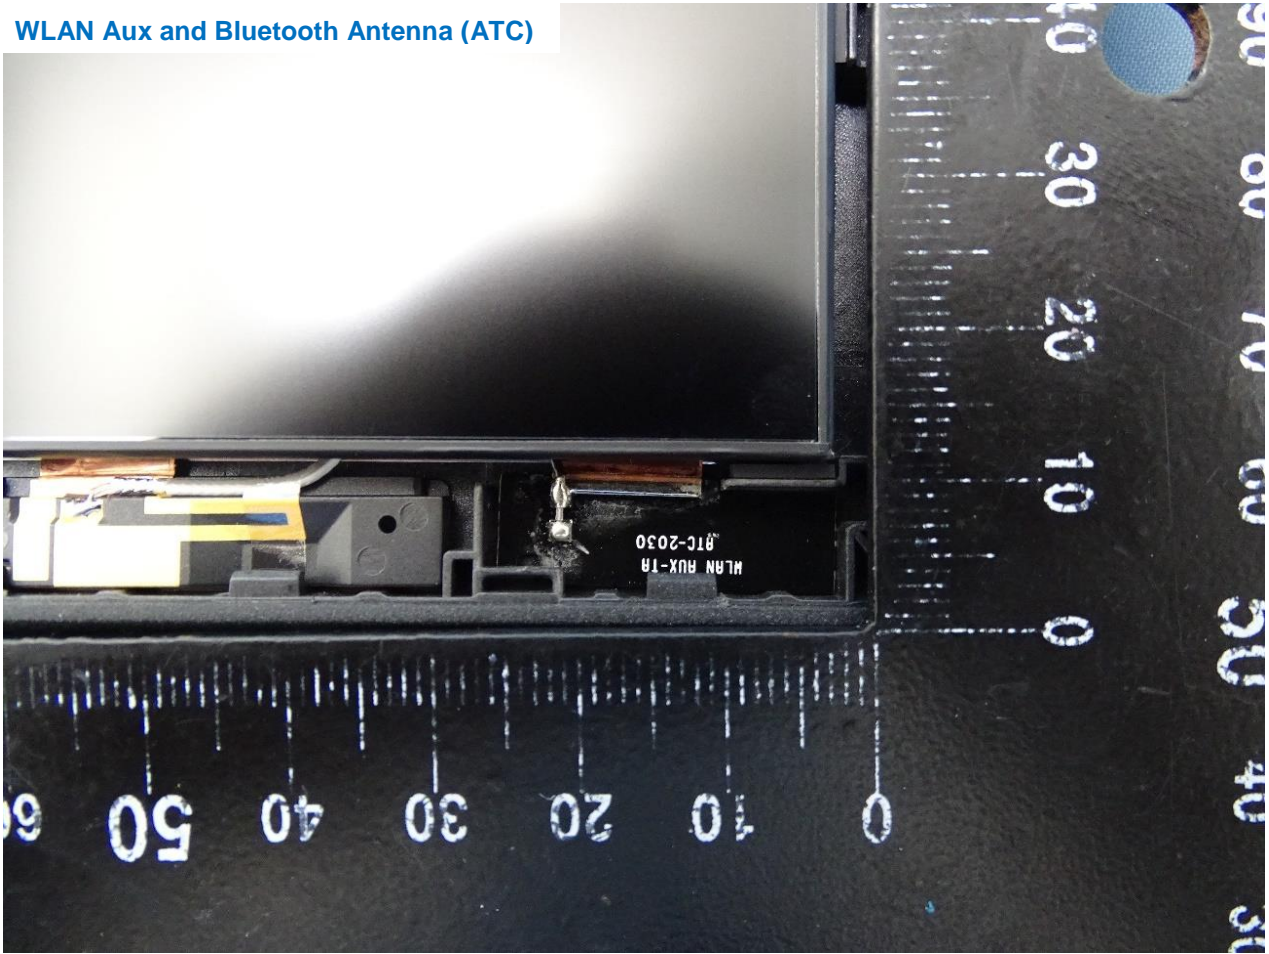

### 3. Internal Photograph of EUT

Brand Name: Lenovo

Model Name: TP00131A; TP00131B

EUT with ATC Antenna

UWB Module

WWAN Module

WLAN Module for AX210D2W

WLAN Module for AX200D2WL

NFC Module

WWAN Main Antenna (ATC)

WWAN Aux and GPS Antenna (ATC)

WWAN MIMO1 Rx Antenna (ATC)

WWAN MIMO2 Tx Antenna (ATC)

WLAN Main Antenna (ATC)

WLAN Aux and Bluetooth Antenna (ATC)

NFC Antenna (ATC)

UWB Antenna (ATC)