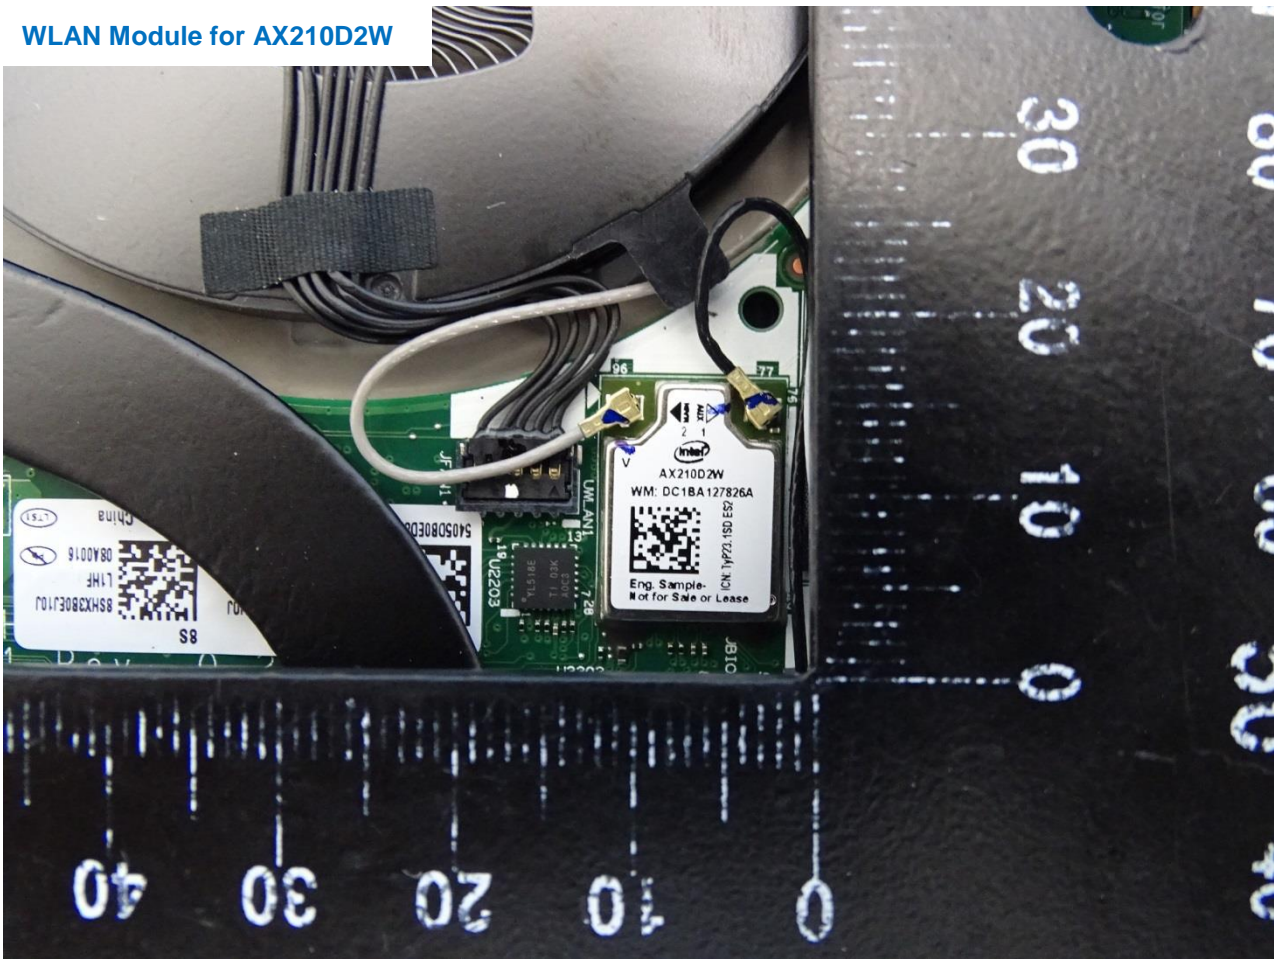

### 3. Internal Photograph of EUT

Brand Name: Lenovo

Model Name: TP00131A; TP00131B

EUT with ATC Antenna

UWB Module

WWAN Module

WLAN Module for AX210D2W

WLAN Module for AX200D2WL

NFC Module

WWAN Main Antenna (ATC)

WWAN Aux and GPS Antenna (ATC)

WWAN MIMO1 Rx Antenna (ATC)

WWAN MIMO2 Tx Antenna (ATC)

WLAN Main Antenna (ATC)

WLAN Aux and Bluetooth Antenna (ATC)

NFC Antenna (ATC)

UWB Antenna (ATC)