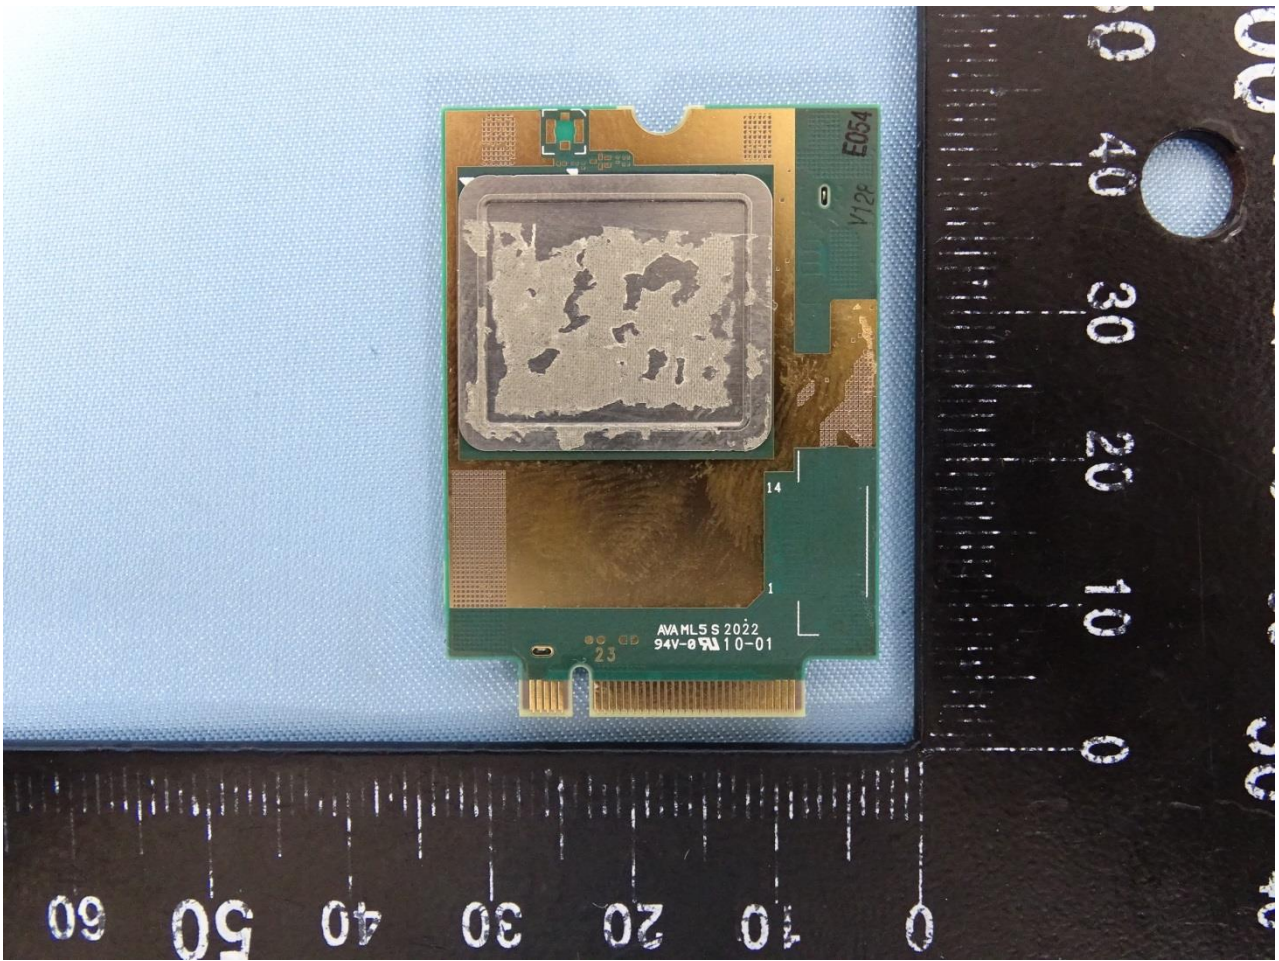

### 3. Internal Photograph of EUT

Brand Name: Lenovo

Model Name: TP00131A; TP00131B

EUT with ATC Antenna

UWB Module

WWAN Module

WLAN Module for AX210D2W

WLAN Module for AX200D2WL

NFC Module

WWAN Main Antenna (ATC)

WWAN Aux and GPS Antenna (ATC)

WWAN MIMO1 Rx Antenna (ATC)

WWAN MIMO2 Tx Antenna (ATC)

WLAN Main Antenna (ATC)

WLAN Aux and Bluetooth Antenna (ATC)

NFC Antenna (ATC)