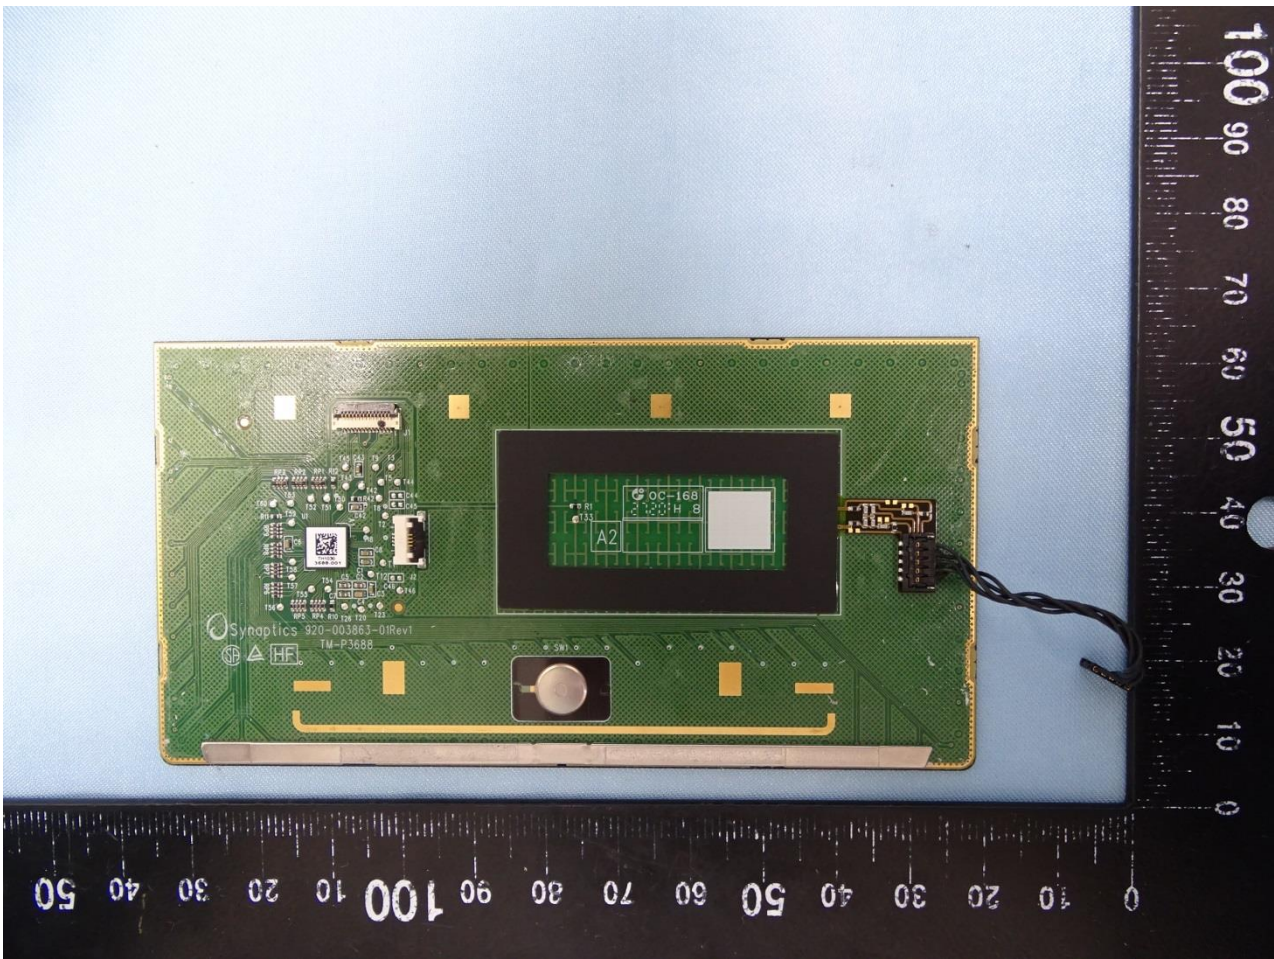

### 3. Internal Photograph of EUT

Brand Name: Lenovo

Model Name: TP00131A; TP00131B

EUT with ATC Antenna

UWB Module

WWAN Module

WLAN Module for AX210D2W

WLAN Module for AX200D2WL

NFC Module

WWAN Main Antenna (ATC)

WWAN Aux and GPS Antenna (ATC)

WWAN MIMO1 Rx Antenna (ATC)

WWAN MIMO2 Tx Antenna (ATC)

WLAN Main Antenna (ATC)

WLAN Aux and Bluetooth Antenna (ATC)

NFC Antenna (ATC)

UWB Antenna (ATC)