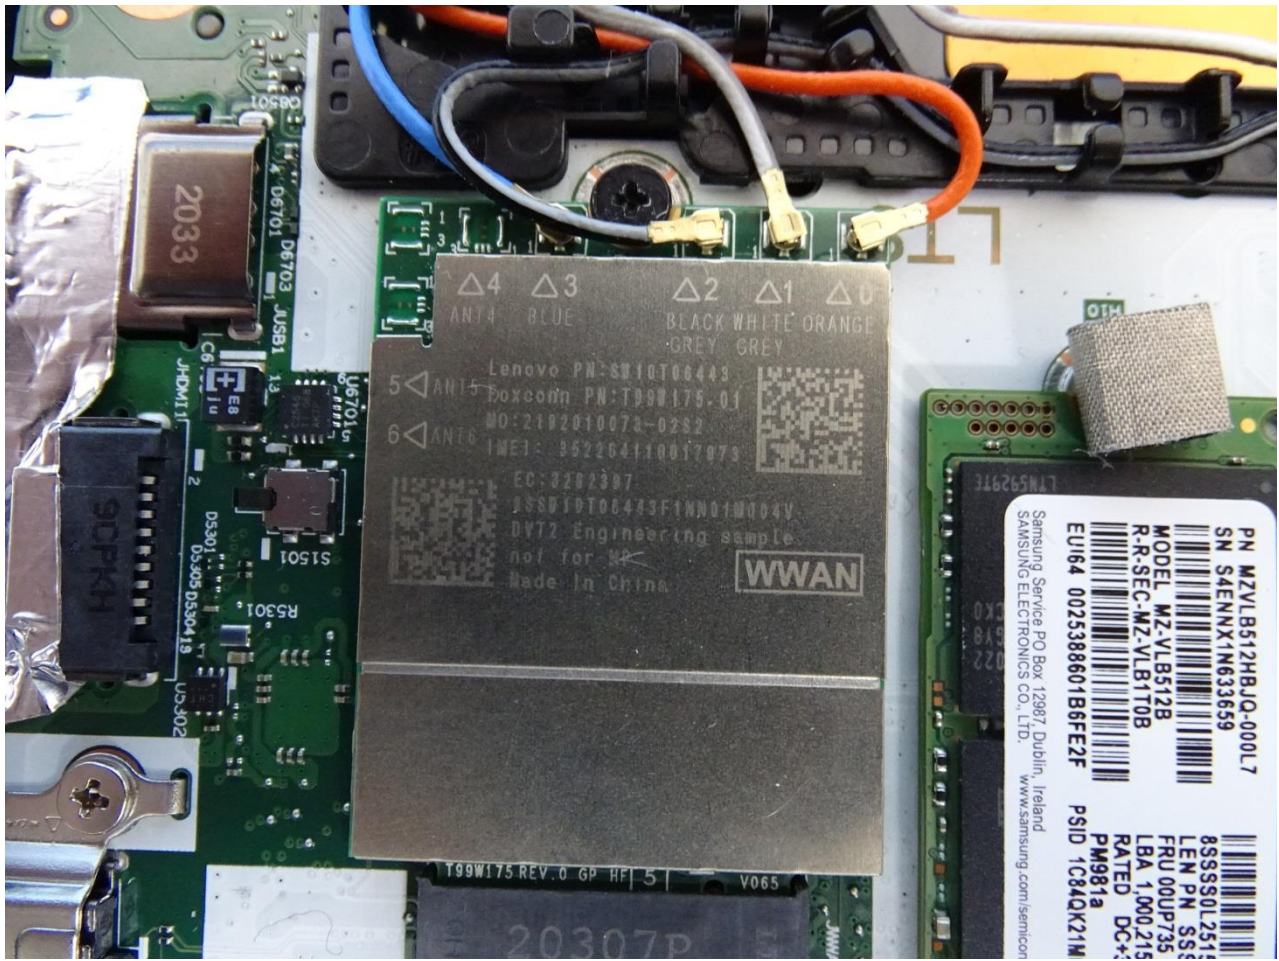

### 3. Internal Photograph of EUT

Brand Name: Lenovo

Model Name: TP00131A; TP00131B

EUT with ATC Antenna

UWB Module

WWAN Module

WLAN Module for AX210D2W

WLAN Module for AX200D2WL

NFC Module

WWAN Main Antenna (ATC)

WWAN Aux and GPS Antenna (ATC)

WWAN MIMO1 Rx Antenna (ATC)

WWAN MIMO2 Tx Antenna (ATC)

WLAN Main Antenna (ATC)

WLAN Aux and Bluetooth Antenna (ATC)

NFC Antenna (ATC)