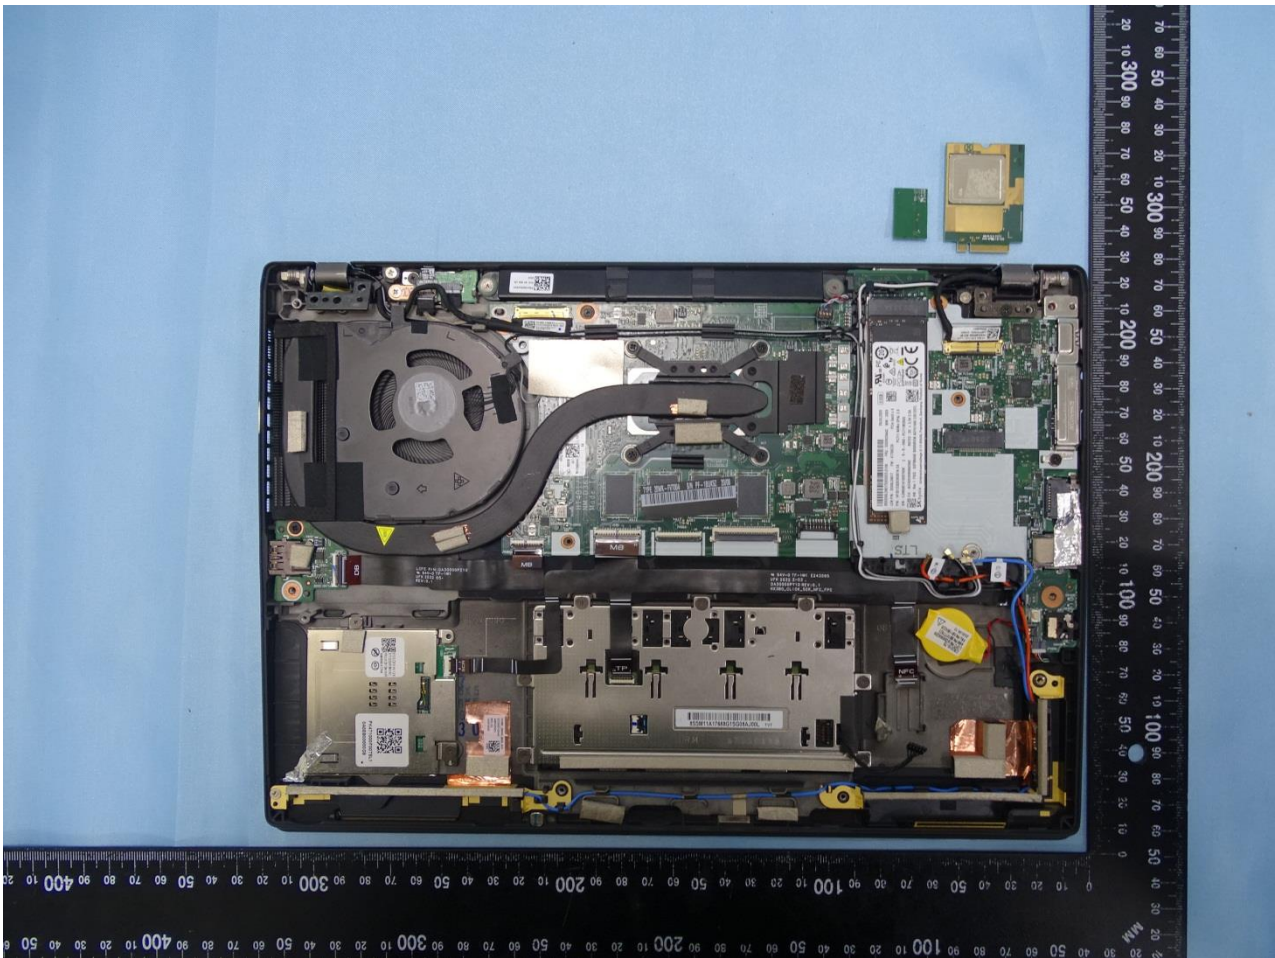

### 3. Internal Photograph of EUT

Brand Name: Lenovo

Model Name: TP00131A; TP00131B

EUT with ATC Antenna

UWB Module

WWAN Module

WLAN Module for AX210D2W

WLAN Module for AX200D2WL

NFC Module

WWAN Main Antenna (ATC)

WWAN Aux and GPS Antenna (ATC)

WWAN MIMO1 Rx Antenna (ATC)

WWAN MIMO2 Tx Antenna (ATC)

WLAN Main Antenna (ATC)

WLAN Aux and Bluetooth Antenna (ATC)

NFC Antenna (ATC)