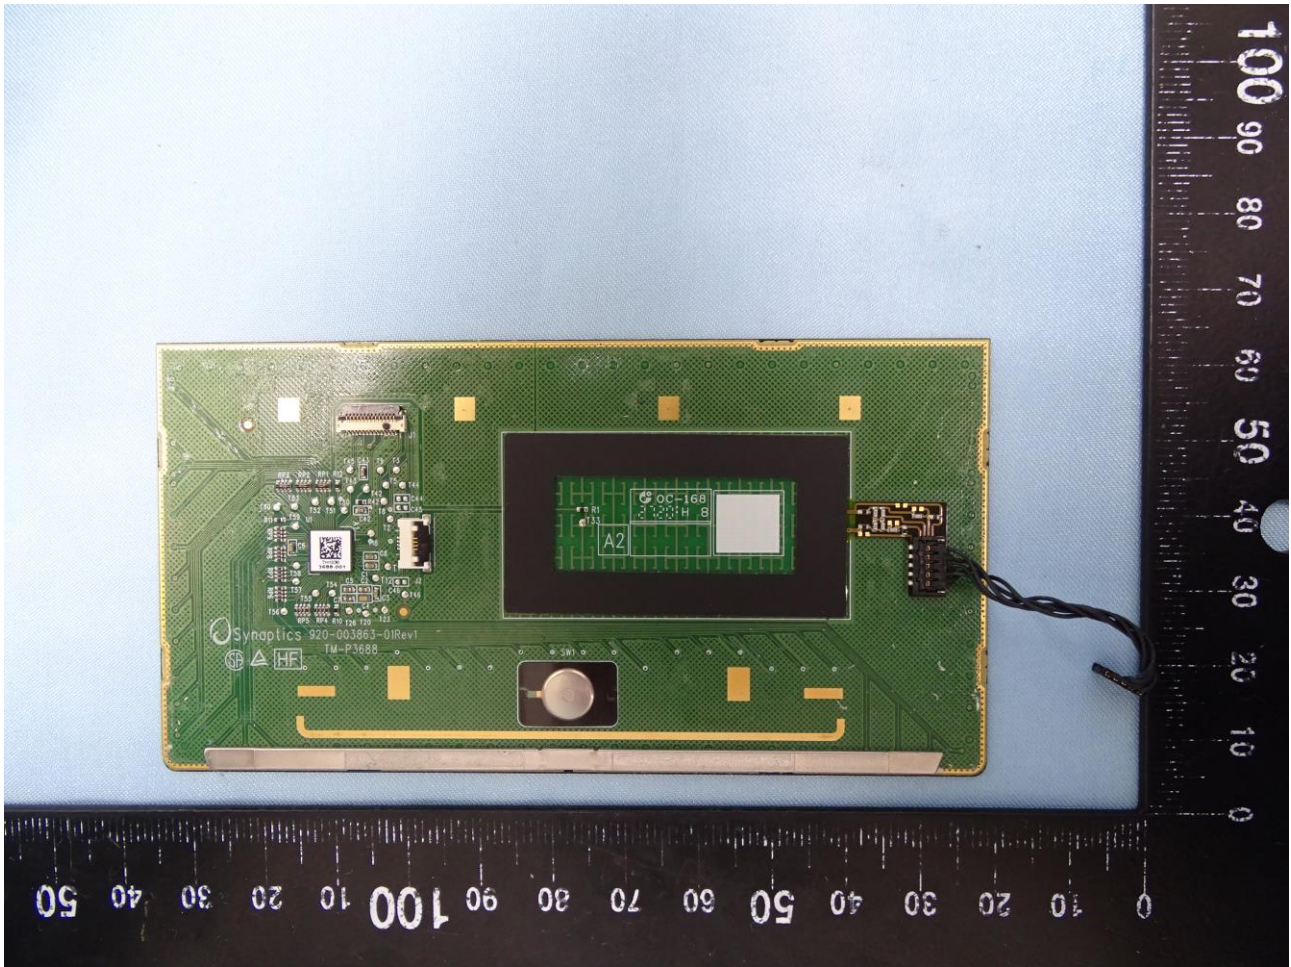

3. Internal Photograph of EUT

Brand Name: Lenovo

Model Name: TP00131A; TP00131B

WWAN Module

WLAN Module

NFC Module

UWB Module and antenna

WWAN Main Ant. (Speedwire)

WWAN Aux & GPS Ant. (Speedwire)

WLAN Main (Speedwire)

WLAN/BT Aux (Speedwire)

WWAN Main Ant. (ATC)

WWAN Aux & GPS Ant. (ATC)

WLAN Main (ATC)

NFC Ant.

— THE END —