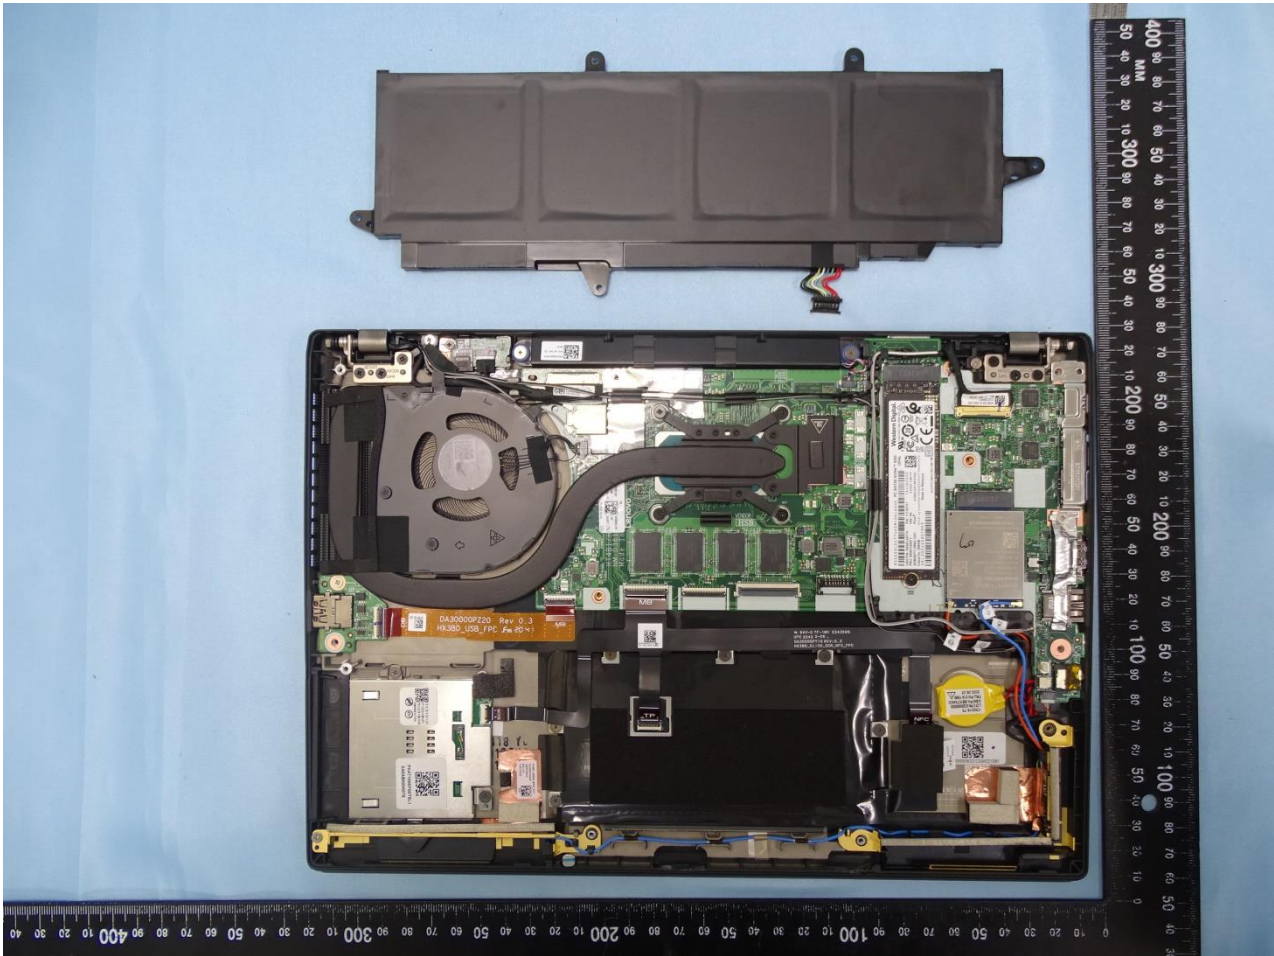

3. Internal Photograph of EUT

Brand Name: Lenovo

Model Name: TP00131A; TP00131B

WWAN Module

WLAN Module

NFC Module

UWB Module and antenna

WWAN Main Ant. (Speedwire)

WWAN Aux & GPS Ant. (Speedwire)

WLAN Main (Speedwire)

WLAN/BT Aux (Speedwire)

WWAN Main Ant. (ATC)

WWAN Aux & GPS Ant. (ATC)

WLAN Main (ATC)

NFC Ant.

— THE END —