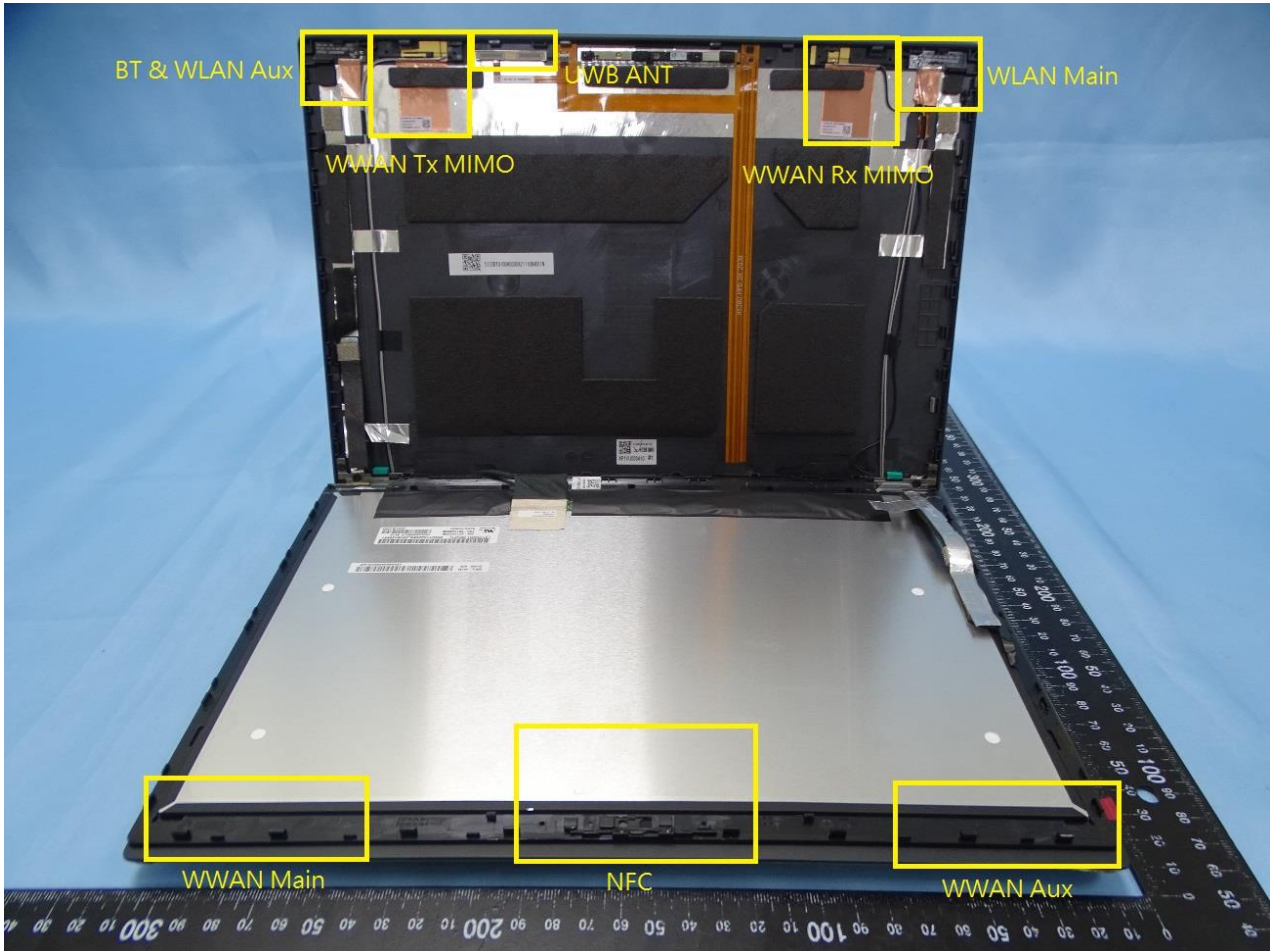

3. Internal Photograph of EUT

Brand Name: Lenovo

Model Name: TP00131A; TP00131B

WWAN Module

WLAN Module

NFC Module

UWB Module and antenna

WWAN Main Ant. (Speedwire)