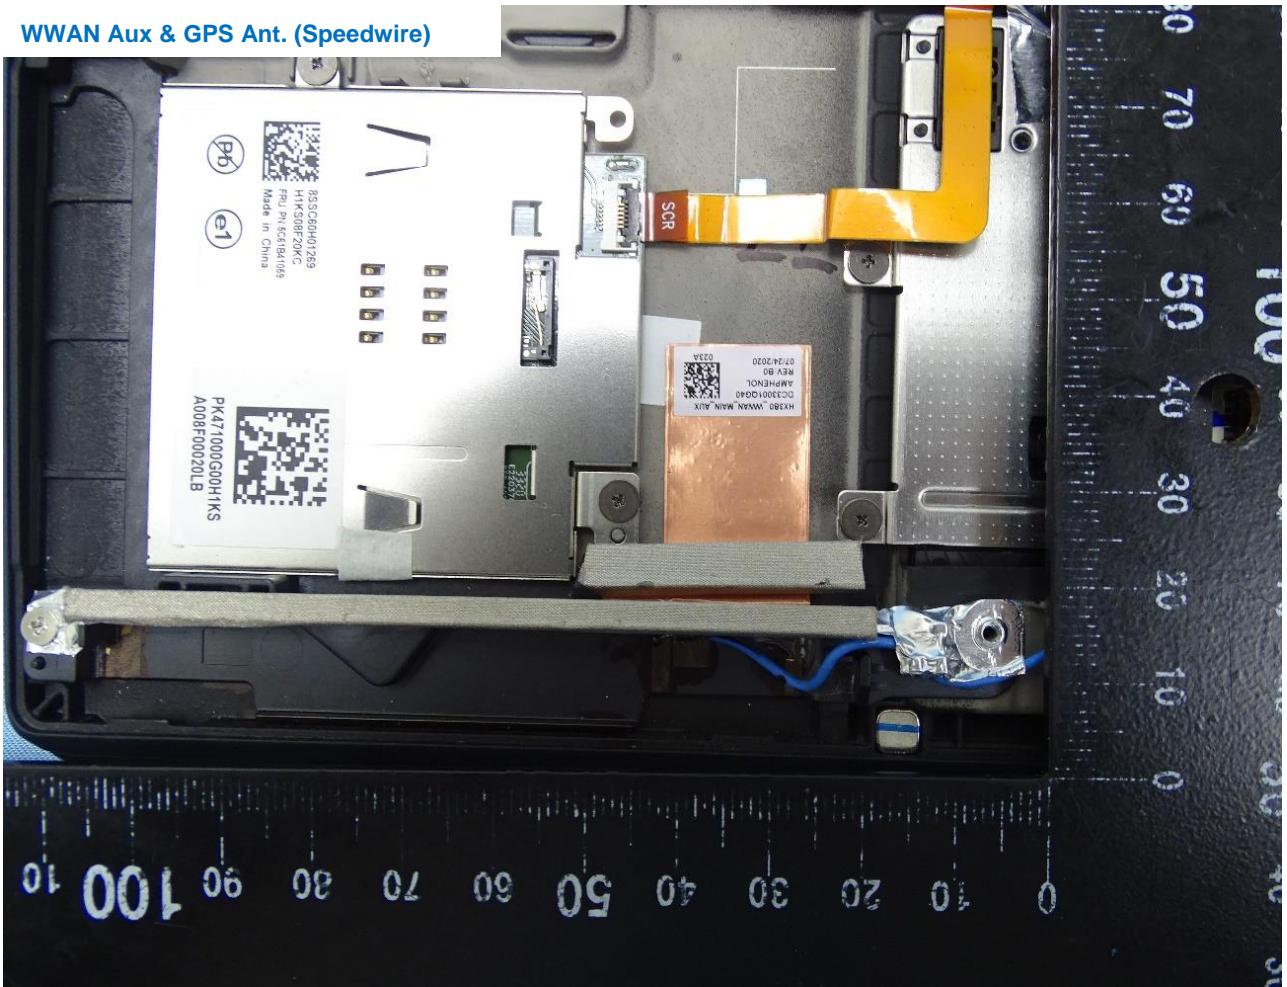

3. Internal Photograph of EUT

Brand Name: Lenovo

Model Name: TP00131A; TP00131B

WWAN Module

WLAN Module

NFC Module

UWB Module and antenna

WWAN Main Ant. (Speedwire)

WWAN Aux & GPS Ant. (Speedwire)

WLAN Main (Speedwire)

WLAN/BT Aux (Speedwire)

WWAN Main Ant. (ATC)

WWAN Aux & GPS Ant. (ATC)

WLAN Main (ATC)

NFC Ant.

— THE END —