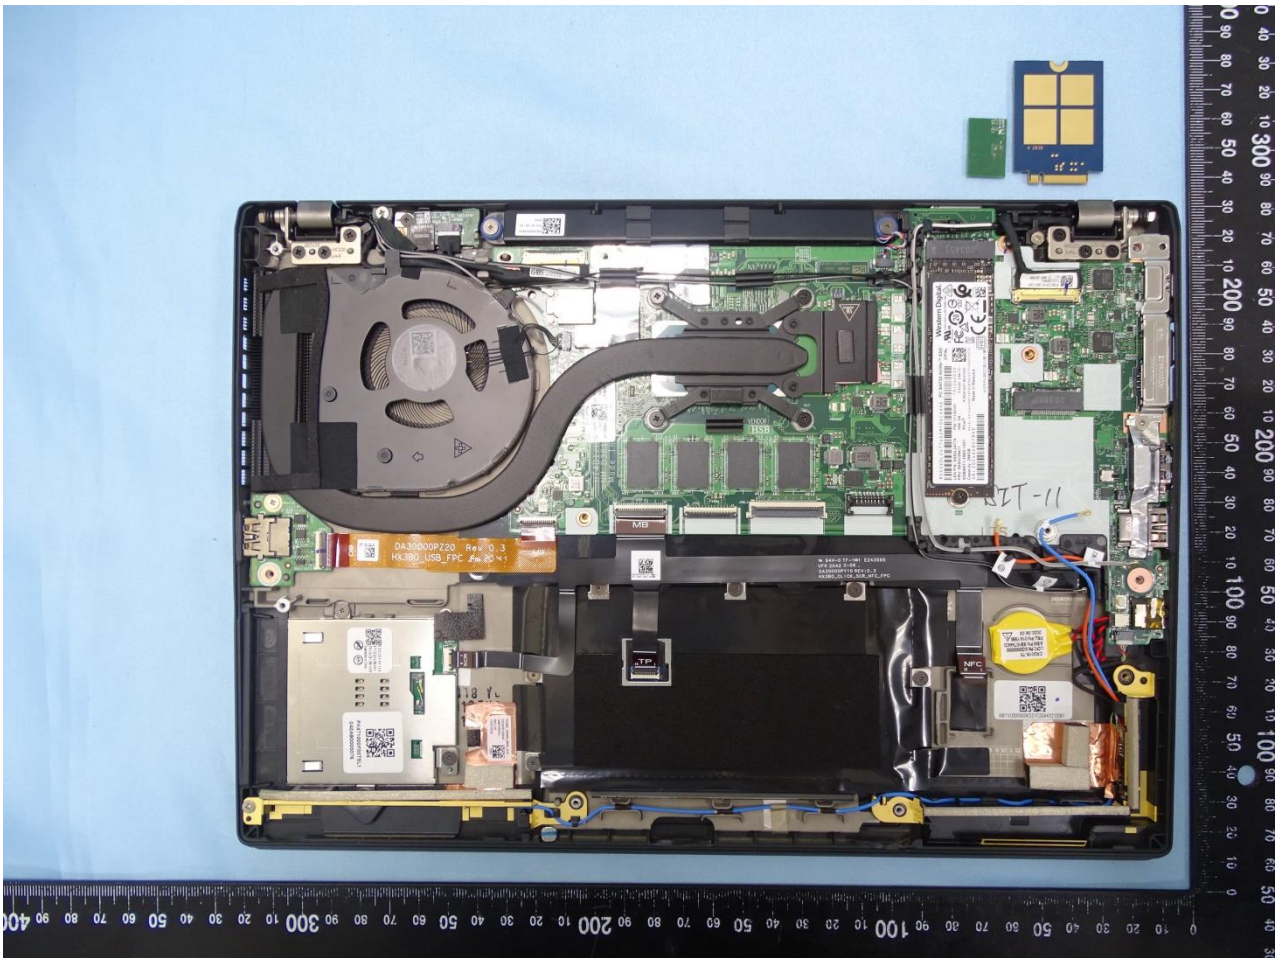

3. Internal Photograph of EUT

Brand Name: Lenovo

Model Name: TP00131A; TP00131B

WWAN Module

WLAN Module

NFC Module

UWB Module and antenna

WWAN Main Ant. (Speedwire)

WWAN Aux & GPS Ant. (Speedwire)

WLAN Main (Speedwire)

WLAN/BT Aux (Speedwire)

WWAN Main Ant. (ATC)

WWAN Aux & GPS Ant. (ATC)

WLAN Main (ATC)

NFC Ant.

— THE END —