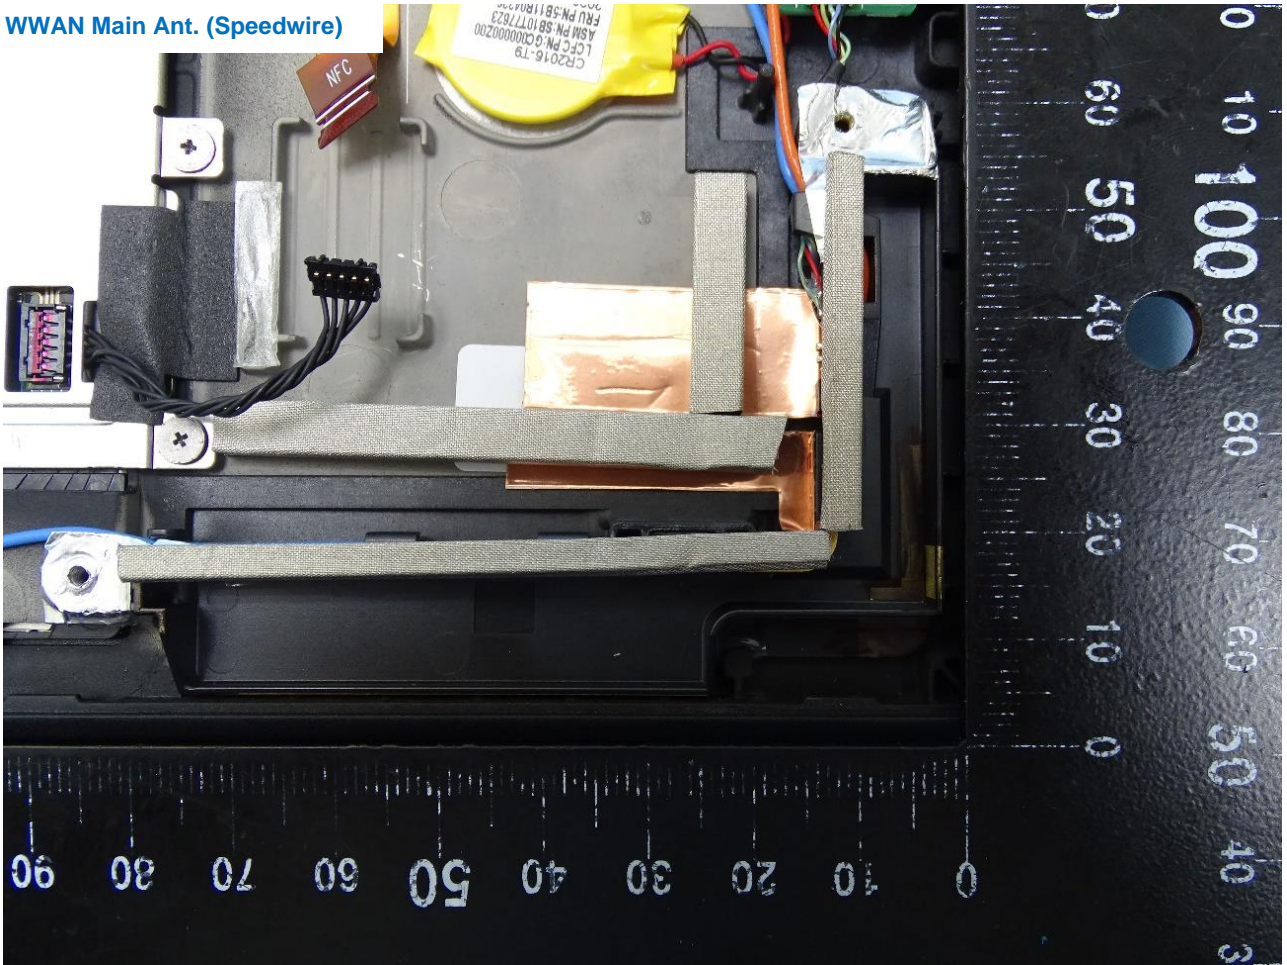

3. Internal Photograph of EUT

Brand Name: Lenovo

Model Name: TP00131A; TP00131B

WWAN Module

WLAN Module

NFC Module

UWB Module and antenna

WWAN Main Ant. (Speedwire)

WWAN Aux & GPS Ant. (Speedwire)

WLAN Main (Speedwire)

WLAN/BT Aux (Speedwire)

WWAN Main Ant. (ATC)

WWAN Aux & GPS Ant. (ATC)

WLAN Main (ATC)

NFC Ant.

— THE END —