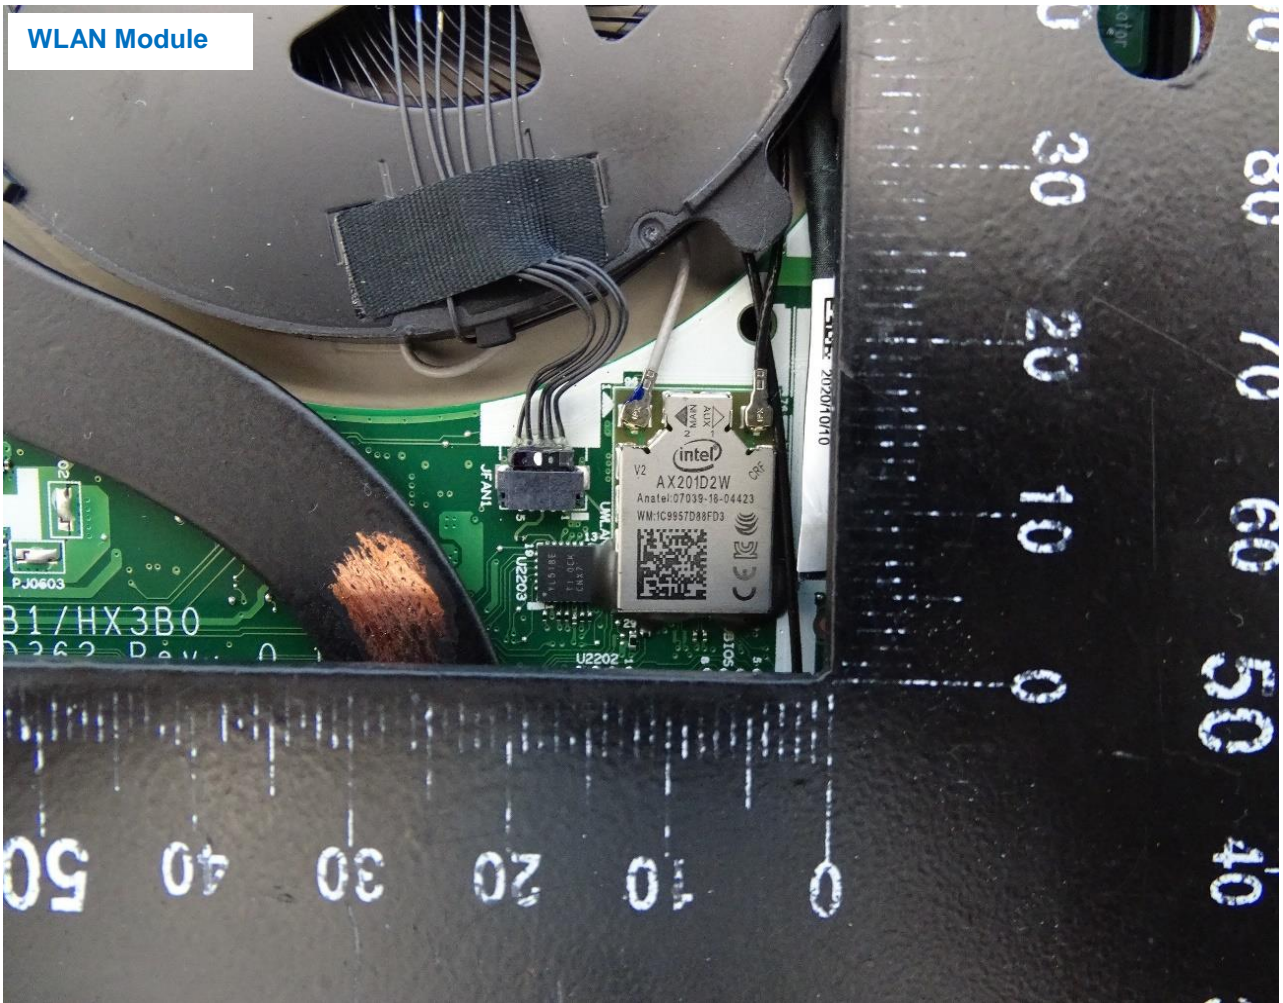

3. Internal Photograph of EUT

Brand Name: Lenovo

Model Name: TP00131A; TP00131B

WWAN Module

WLAN Module

NFC Module

UWB Module and antenna

WWAN Main Ant. (Speedwire)

WWAN Aux & GPS Ant. (Speedwire)

WLAN Main (Speedwire)

WLAN/BT Aux (Speedwire)

WWAN Main Ant. (ATC)

WWAN Aux & GPS Ant. (ATC)

WLAN Main (ATC)

NFC Ant.

— THE END —