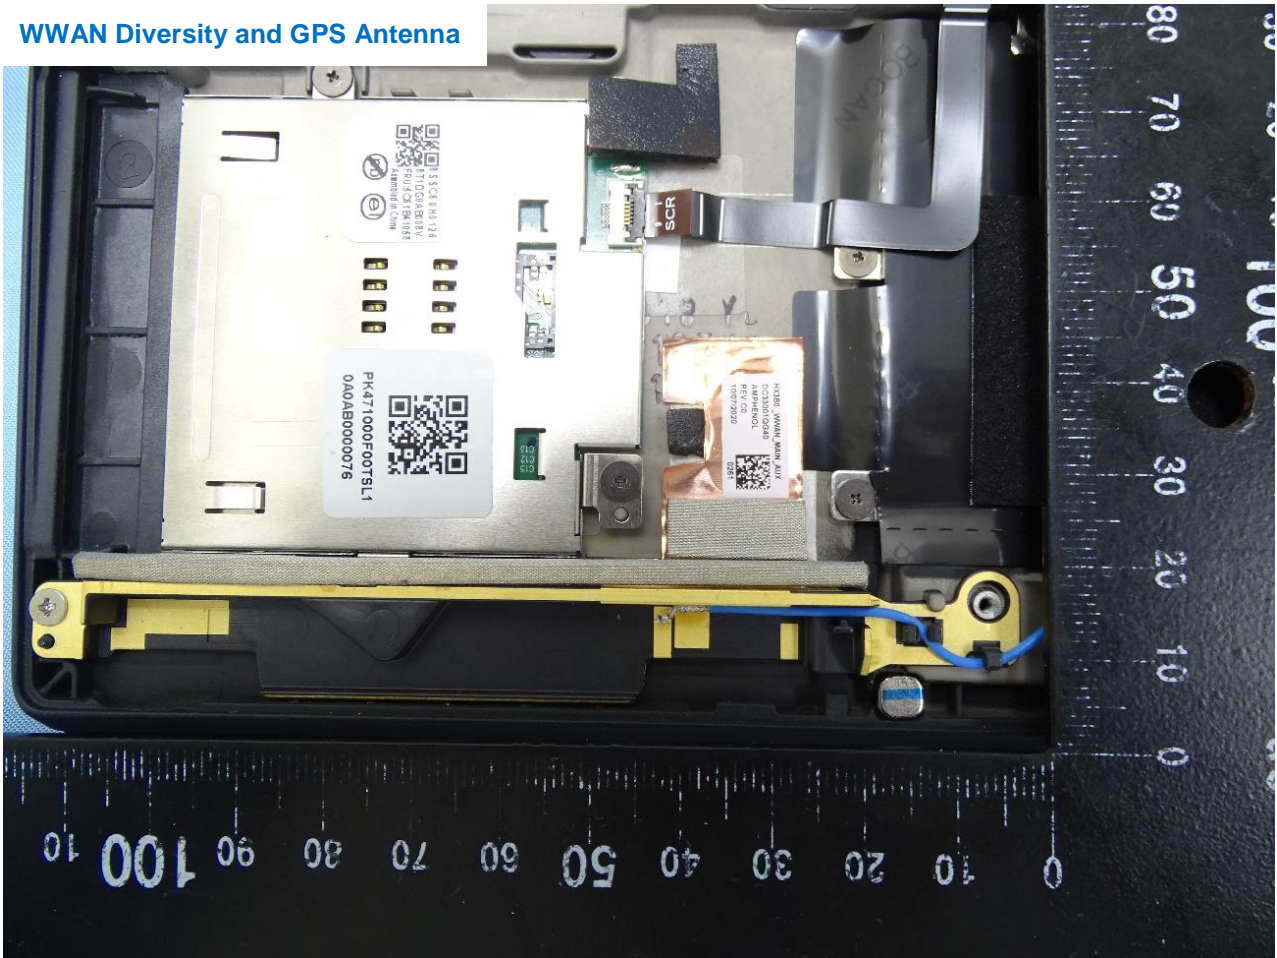

WWAN Diversity and GPS Antenna