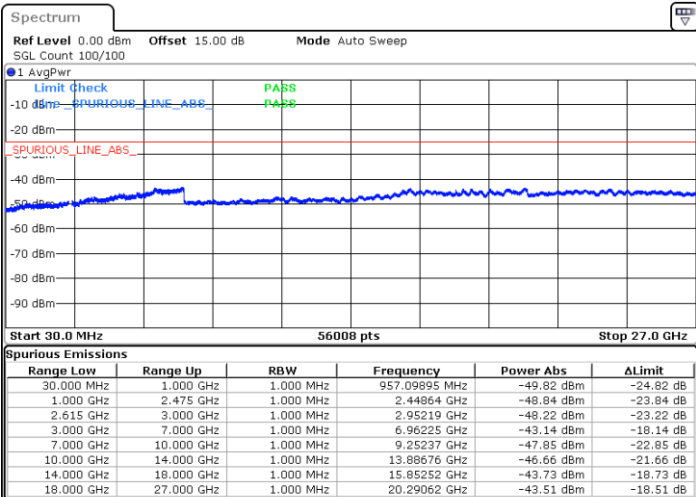

N/A

Date: 4.JAN.2021 03:14:10

LTE Band 7C / 20MHz+20MHz

64QAM

Middle Channel / 1RB0 and 1RB99

Middle Channel / 1RB99 and 1RB0

Date: 4.JAN.2021 03:38:47

Date: 4.JAN.2021 03:46:30

Middle Channel / FullIRB

N/A

Date: 4.JAN.2021 03:37:01

LTE Band 7C / 20MHz+20MHz

64QAM

Highest Channel / 1RB0 and 1RB99

Highest Channel / 1RB99 and 1RB0

Date: 4.JAN.2021 04:07:39

Date: 4.JAN.2021 04:19:20

Highest Channel / FullIRB

N/A

Date: 4.JAN.2021 04:21:27

LTE Band 41C

26dB Bandwidth

Mode	LTE Band 41C : 26dB BW(MHz)				
QPSK					
BW	5MHz+20MHz	10MHz+15MHz	10MHz+20MHz	15MHz+10MHz	15MHz+15MHz
Lowest CH	24.83	25.28	29.73	25.23	30.69
Middle CH	24.93	25.33	29.67	25.13	30.57
Highest CH	24.93	25.23	29.79	25.03	30.57
BW	15MHz+20MHz	20MHz+5MHz	20MHz+10MHz	20MHz+15MHz	20MHz+20MHz
Lowest CH	34.83	24.83	30.09	34.90	39.96
Middle CH	34.90	24.93	30.03	34.90	39.88
Highest CH	34.97	24.83	30.03	35.04	39.88