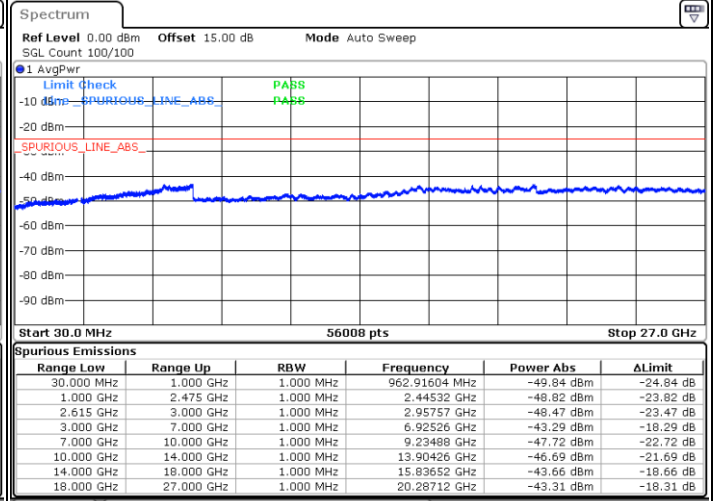

64QAM

Highest Channel / 1RB0 and 1RB74

Highest Channel / 1RB74 and 1RB0

Date: 4.JAN.2021 21:52:04

Date: 4.JAN.2021 22:04:02

Highest Channel / FullIRB

N/A

Date: 4.JAN.2021 21:49:35

LTE Band 7C / 15MHz+20MHz

64QAM

Lowest Channel / 1RB0 and 1RB99

Lowest Channel / 1RB74 and 1RB0

Date: 4.JAN.2021 19:35:20

Date: 4.JAN.2021 19:46:36

Lowest Channel / FullIRB

N/A

Date: 4.JAN.2021 19:32:24

LTE Band 7C / 15MHz+20MHz

64QAM

Middle Channel / 1RB0 and 1RB9

Middle Channel / 1RB74 and 1RB0

Date: 4.JAN.2021 19:56:21

Date: 4.JAN.2021 20:03:53

Middle Channel / FullIRB

N/A

Date: 4.JAN.2021 19:54:46

LTE Band 7C / 15MHz+20MHz

64QAM

Highest Channel / 1RB0 and 1RB99

Highest Channel / 1RB74 and 1RB0

Date: 4.JAN.2021 20:24:55

Date: 4.JAN.2021 20:34:27