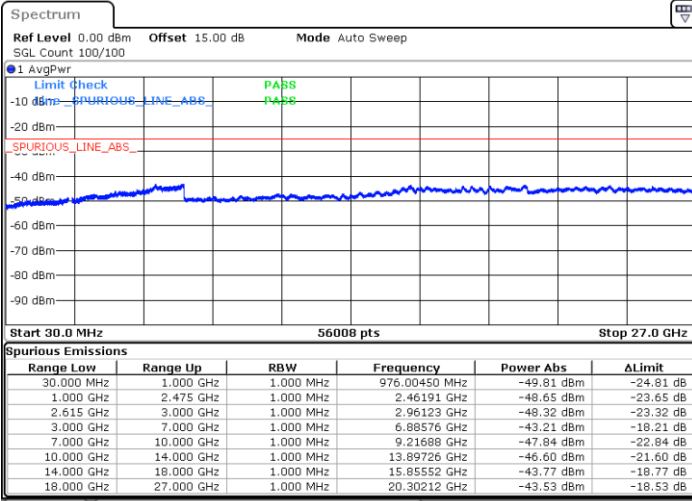

LTE Band 7C / 10MHz+20MHz

64QAM

MiddleChannel / 1RB0 and 1RB99

Middle Channel / 1RB49 and 1RB0

Date: 4.JAN.2021 23:25:01

Date: 4.JAN.2021 23:32:11

Middle Channel / FullIRB

N/A

Date: 4.JAN.2021 23:23:37

LTE Band 7C / 10MHz+20MHz

64QAM

Highest Channel / 1RB0 and 1RB99

Highest Channel / 1RB49 and 1RB0

Date: 5.JAN.2021 00:18:07

Date: 5.JAN.2021 00:34:59

Highest Channel / FullIRB

N/A

Date: 5.JAN.2021 00:15:46

LTE Band 7C / 15MHz+10MHz

64QAM

Lowest Channel / 1RB0 and 1RB49

Lowest Channel / 1RB74 and 1RB0

Date: 5.JAN.2021 00:49:17

Date: 5.JAN.2021 01:00:22

Lowest Channel / FullRB

N/A

Date: 5.JAN.2021 00:46:56

LTE Band 7C / 15MHz+10MHz

64QAM

Middle Channel / 1RB0 and 1RB49

Middle Channel / 1RB74 and 1RB0

Date: 5.JAN.2021 01:12:29