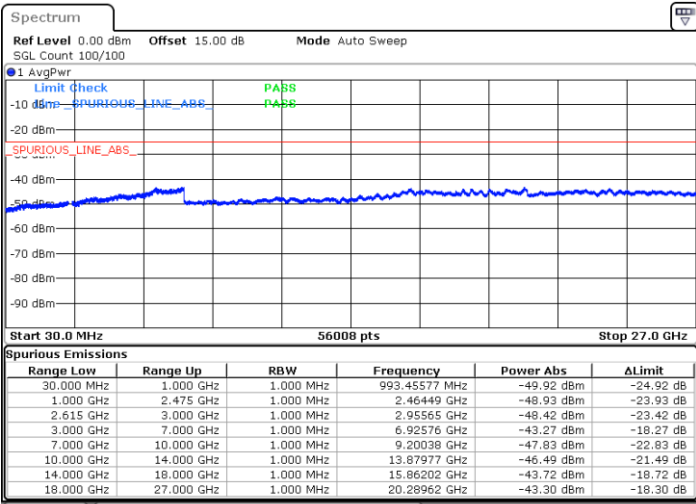

Lowest Channel / FullRB

N/A

Date: 5.JAN.2021 00:46:56

LTE Band 7C / 15MHz+10MHz

64QAM

Middle Channel / 1RB0 and 1RB49

Middle Channel / 1RB74 and 1RB0

Date: 5.JAN.2021 01:12:29

Date: 5.JAN.2021 01:19:07

Middle Channel / FullIRB

N/A

Date: 5.JAN.2021 01:10:46

LTE Band 7C / 15MHz+10MHz

64QAM

Highest Channel / 1RB0 and 1RB49

Highest Channel / 1RB74 and 1RB0

Date: 5.JAN.2021 01:36:38

Date: 5.JAN.2021 01:49:59

Highest Channel / FullIRB

N/A

Date: 5.JAN.2021 01:33:51

LTE Band 7C / 15MHz+15MHz

64QAM

Lowest Channel / 1RB0 and 1RB74

Lowest Channel / 1RB74 and 1RB0

Date: 4.JAN.2021 20:46:27

Date: 4.JAN.2021 20:58:45

Lowest Channel / FullRB

N/A

Date: 4.JAN.2021 20:43:31

LTE Band 7C / 15MHz+15MHz

64QAM