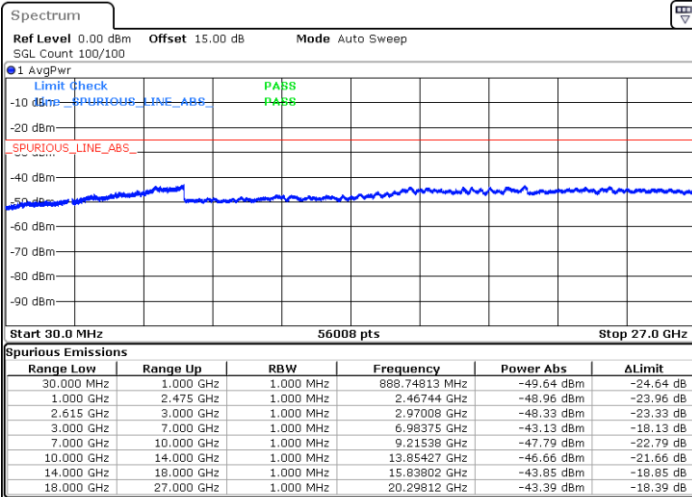

64QAM

Highest Channel / 1RB0 and 1RB74

Highest Channel / 1RB74 and 1RB0

Date: 4.JAN.2021 21:52:04

Date: 4.JAN.2021 22:04:02

Highest Channel / FullIRB

N/A

Date: 4.JAN.2021 21:49:35

LTE Band 7C / 15MHz+20MHz

64QAM

Lowest Channel / 1RB0 and 1RB99

Lowest Channel / 1RB74 and 1RB0

Date: 4.JAN.2021 19:35:20

Date: 4.JAN.2021 19:46:36

Lowest Channel / FullIRB

N/A

Date: 4.JAN.2021 19:32:24

LTE Band 7C / 15MHz+20MHz

64QAM

Middle Channel / 1RB0 and 1RB9

Middle Channel / 1RB74 and 1RB0

Date: 4.JAN.2021 19:56:21

Date: 4.JAN.2021 20:03:53

Middle Channel / FullIRB

N/A

Date: 4.JAN.2021 19:54:46

LTE Band 7C / 15MHz+20MHz

64QAM

Highest Channel / 1RB0 and 1RB99

Highest Channel / 1RB74 and 1RB0

Date: 4.JAN.2021 20:24:55

Date: 4.JAN.2021 20:34:27