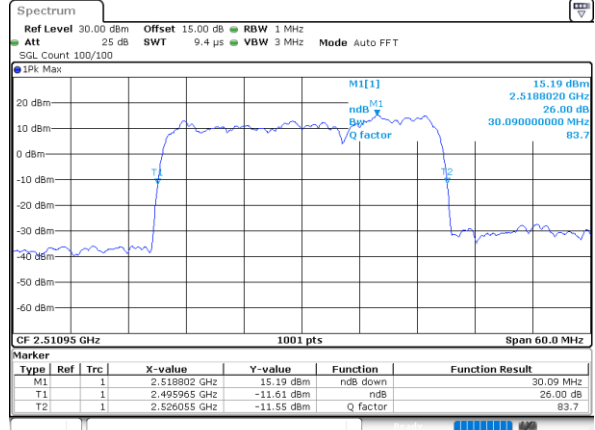

Highest Channel / 10MHz+20MHz

Date: 29, DEC, 2020 02:05:22

Highest Channel / 15MHz+10MHz

Date: 29, DEC, 2020 01:28:01

LTE Band 41C

QPSK

Lowest Channel / 15MHz+15MHz

Date: 30, DEC, 2020 08:45:05

Lowest Channel / 15MHz+20MHz

Date: 30, DEC, 2020 11:26:11

Middle Channel / 15MHz+15MHz

Date: 30, DEC, 2020 10:36:35

Middle Channel / 15MHz+20MHz

Date: 30, DEC, 2020 13:52:29

Highest Channel / 15MHz+15MHz

Date: 30, DEC, 2020 10:57:48

Highest Channel / 15MHz+20MHz

Date: 30, DEC, 2020 14:41:05

LTE Band 41C

QPSK

Lowest Channel / 20MHz+5MHz

Date: 27, DEC, 2020 16:46:59

Lowest Channel / 20MHz+10MHz

Date: 29, DEC, 2020 13:57:27

Middle Channel / 20MHz+5MHz

Date: 28, DEC, 2020 09:26:24

Middle Channel / 20MHz+10MHz

Date: 29, DEC, 2020 14:15:11

Highest Channel / 20MHz+5MHz

Date: 28, DEC, 2020 09:42:40

Highest Channel / 20MHz+10MHz

Date: 29, DEC, 2020 14:13:28