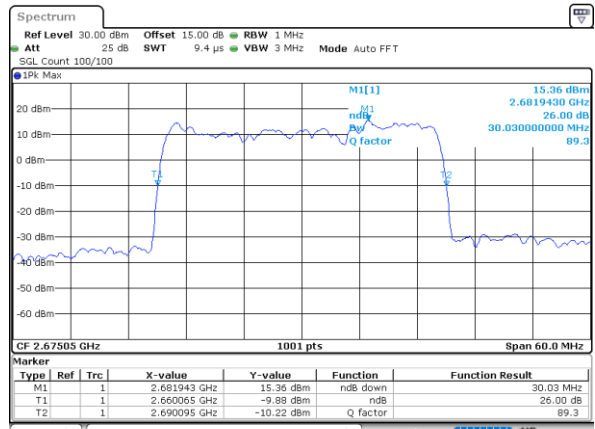

Highest Channel / 15MHz+20MHz

Date: 30, DEC, 2020 14:41:05

LTE Band 41C

QPSK

Lowest Channel / 20MHz+5MHz

Date: 27, DEC, 2020 16:46:59

Lowest Channel / 20MHz+10MHz

Date: 29, DEC, 2020 13:57:27

Middle Channel / 20MHz+5MHz

Date: 28, DEC, 2020 09:26:24

Middle Channel / 20MHz+10MHz

Date: 29, DEC, 2020 14:15:11

Highest Channel / 20MHz+5MHz

Date: 28, DEC, 2020 09:42:40

Highest Channel / 20MHz+10MHz

Date: 29, DEC, 2020 14:13:28

LTE Band 41C

QPSK

Lowest Channel / 20MHz+15MHz

Date: 30, DEC, 2020 15:10:58

Lowest Channel / 20MHz+20MHz

Date: 31, DEC, 2020 14:08:05

Middle Channel / 20MHz+15MHz

Date: 30, DEC, 2020 15:48:35

Middle Channel / 20MHz+20MHz

Date: 31, DEC, 2020 14:03:13

Highest Channel / 20MHz+15MHz

Date: 4, JAN, 2021 09:05:07

Highest Channel / 20MHz+20MHz

Date: 31, DEC, 2020 15:03:26

LTE Band 41C

16QAM