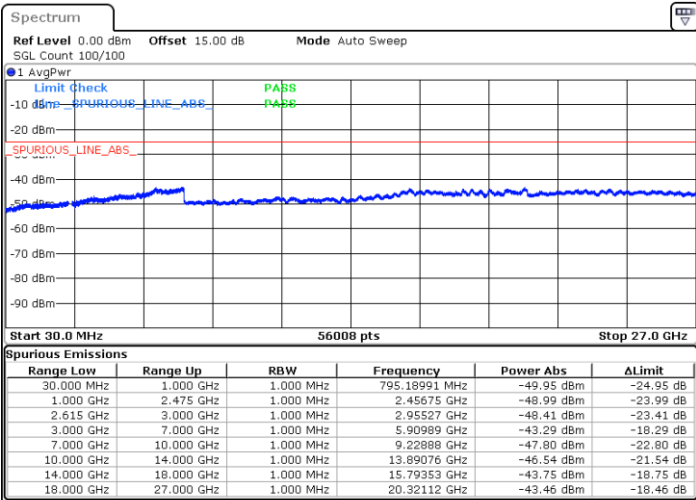

Highest Channel / FullIRB

N/A

Date: 4.JAN.2021 20:22:51

LTE Band 7C / 20MHz+10MHz

64QAM

Lowest Channel / 1RB0 and 1RB49

Lowest Channel / 1RB99 and 1RB0

Date: 4.JAN.2021 05:40:51

Date: 4.JAN.2021 05:50:50

Lowest Channel / FullRB

N/A

Date: 4.JAN.2021 05:33:48

LTE Band 7C / 20MHz+10MHz

64QAM

Middle Channel / 1RB0 and 1RB49

Middle Channel / 1RB99 and 1RB0

Date: 4.JAN.2021 05:56:53

Date: 4.JAN.2021 06:05:40

Middle Channel / FullIRB

N/A

Date: 4.JAN.2021 05:55:43

LTE Band 7C / 20MHz+10MHz

64QAM

Highest Channel / 1RB0 and 1RB49

Highest Channel / 1RB99 and 1RB0

Date: 4.JAN.2021 18:59:09

Date: 4.JAN.2021 19:15:23

Highest Channel / FullIRB

N/A

Date: 4.JAN.2021 18:57:27

LTE Band 7C / 20MHz+15MHz

64QAM