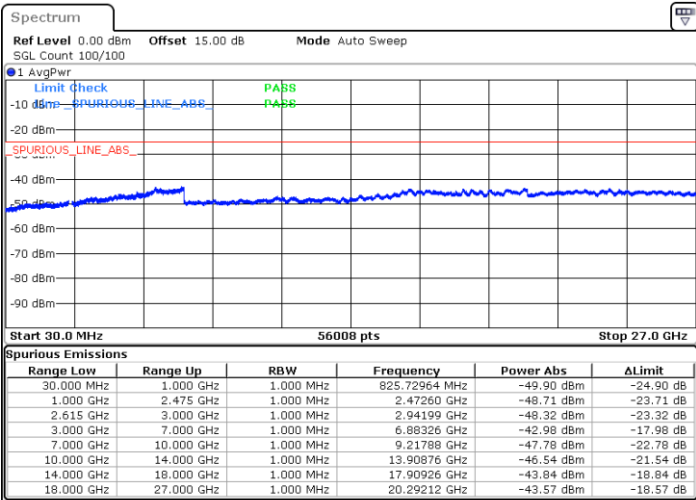

Lowest Channel / 1RB74 and 1RB0

Date: 4.JAN.2021 20:46:27

Date: 4.JAN.2021 20:58:45

Lowest Channel / FullRB

N/A

Date: 4.JAN.2021 20:43:31

LTE Band 7C / 15MHz+15MHz

64QAM

Middle Channel / 1RB0 and 1RB74

Middle Channel / 1RB74 and 1RB0

Date: 4.JAN.2021 21:19:24

Date: 4.JAN.2021 21:35:46

Middle Channel / FullRB

N/A

Date: 4.JAN.2021 21:07:10

LTE Band 7C / 15MHz+15MHz

64QAM

Highest Channel / 1RB0 and 1RB74

Highest Channel / 1RB74 and 1RB0

Date: 4.JAN.2021 21:52:04

Date: 4.JAN.2021 22:04:02

Highest Channel / FullIRB

N/A

Date: 4.JAN.2021 21:49:35

LTE Band 7C / 15MHz+20MHz

64QAM

Lowest Channel / 1RB0 and 1RB99

Lowest Channel / 1RB74 and 1RB0

Date: 4.JAN.2021 19:35:20

Date: 4.JAN.2021 19:46:36

Lowest Channel / FullIRB

N/A