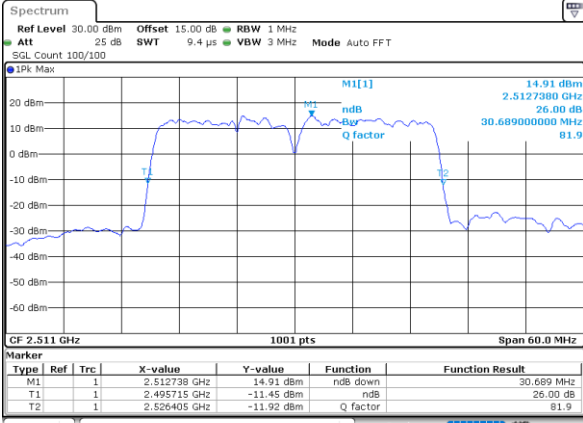

Lowest Channel / 10MHz+20MHz

Date: 29, DEC, 2020 02:08:20

Lowest Channel / 15MHz+10MHz

Date: 28, DEC, 2020 17:01:14

Middle Channel / 10MHz+20MHz

Date: 29, DEC, 2020 02:07:01

Middle Channel / 15MHz+10MHz

Date: 29, DEC, 2020 00:39:20

Highest Channel / 10MHz+20MHz

Date: 29, DEC, 2020 02:05:22

Highest Channel / 15MHz+10MHz

Date: 29, DEC, 2020 01:28:01

LTE Band 41C

QPSK

Lowest Channel / 15MHz+15MHz

Date: 30, DEC, 2020 08:45:05

Lowest Channel / 15MHz+20MHz

Date: 30, DEC, 2020 11:26:11

Middle Channel / 15MHz+15MHz

Date: 30, DEC, 2020 10:36:35

Middle Channel / 15MHz+20MHz

Date: 30, DEC, 2020 13:52:29

Highest Channel / 15MHz+15MHz

Date: 30, DEC, 2020 10:57:48

Highest Channel / 15MHz+20MHz

Date: 30, DEC, 2020 14:41:05

LTE Band 41C

QPSK

Lowest Channel / 20MHz+5MHz

Date: 27, DEC, 2020 16:46:59

Lowest Channel / 20MHz+10MHz

Date: 29, DEC, 2020 13:57:27