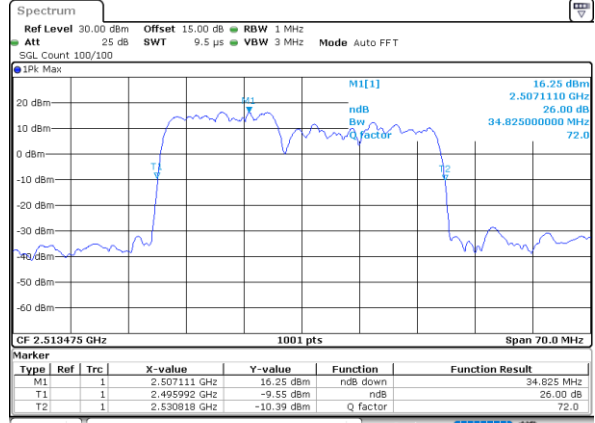

Middle Channel / 10MHz+15MHz

Date: 28, DEC, 2020 10:13:06

Highest Channel / 5MHz+20MHz

Date: 27, DEC, 2020 15:24:43

Highest Channel / 10MHz+15MHz

Date: 28, DEC, 2020 16:39:52

LTE Band 41C

QPSK

Lowest Channel / 10MHz+20MHz

Date: 29, DEC, 2020 02:08:20

Lowest Channel / 15MHz+10MHz

Date: 28, DEC, 2020 17:01:14

Middle Channel / 10MHz+20MHz

Date: 29, DEC, 2020 02:07:01

Middle Channel / 15MHz+10MHz

Date: 29, DEC, 2020 00:39:20

Highest Channel / 10MHz+20MHz

Date: 29, DEC, 2020 02:05:22

Highest Channel / 15MHz+10MHz

Date: 29, DEC, 2020 01:28:01

LTE Band 41C

QPSK

Lowest Channel / 15MHz+15MHz

Date: 30, DEC, 2020 08:45:05

Lowest Channel / 15MHz+20MHz

Date: 30, DEC, 2020 11:26:11

Middle Channel / 15MHz+15MHz

Date: 30, DEC, 2020 10:36:35

Middle Channel / 15MHz+20MHz

Date: 30, DEC, 2020 13:52:29

Highest Channel / 15MHz+15MHz

Date: 30, DEC, 2020 10:57:48