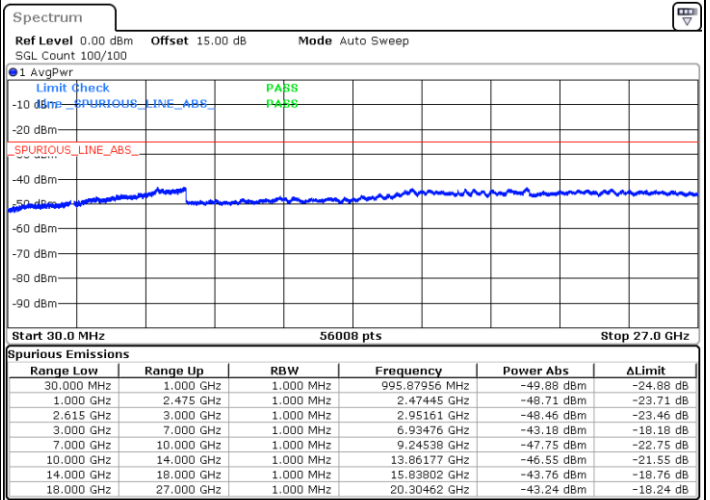

Highest Channel / FullIRB

N/A

Date: 4.JAN.2021 20:22:51

LTE Band 7C / 20MHz+10MHz

64QAM

Lowest Channel / 1RB0 and 1RB49

Lowest Channel / 1RB99 and 1RB0

Date: 4.JAN.2021 05:40:51

Date: 4.JAN.2021 05:50:50

Lowest Channel / FullRB

N/A

Date: 4.JAN.2021 05:33:48

LTE Band 7C / 20MHz+10MHz

64QAM

Middle Channel / 1RB0 and 1RB49

Middle Channel / 1RB99 and 1RB0

Date: 4.JAN.2021 05:56:53

Date: 4.JAN.2021 06:05:40

Middle Channel / FullIRB

N/A

Date: 4.JAN.2021 05:55:43

LTE Band 7C / 20MHz+10MHz

64QAM

Highest Channel / 1RB0 and 1RB49

Highest Channel / 1RB99 and 1RB0

Date: 4.JAN.2021 18:59:09

Date: 4.JAN.2021 19:15:23

Highest Channel / FullIRB

N/A

Date: 4.JAN.2021 18:57:27

LTE Band 7C / 20MHz+15MHz

64QAM