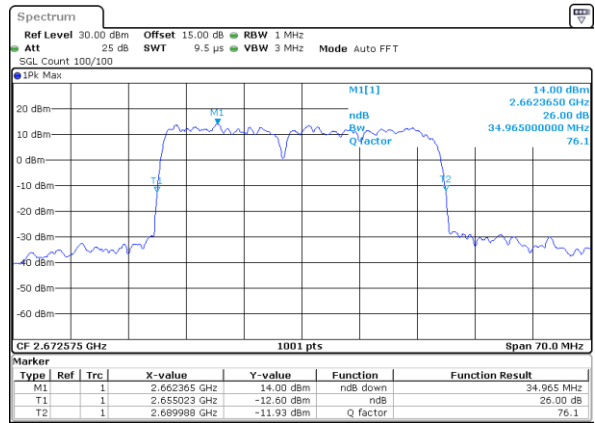

Highest Channel / 10MHz+20MHz

Date: 29, DEC, 2020 02:05:22

Highest Channel / 15MHz+10MHz

Date: 29, DEC, 2020 01:28:01

LTE Band 41C

QPSK

Lowest Channel / 15MHz+15MHz

Date: 30, DEC, 2020 08:45:05

Lowest Channel / 15MHz+20MHz

Date: 30, DEC, 2020 11:26:11

Middle Channel / 15MHz+15MHz

Date: 30, DEC, 2020 10:36:35

Middle Channel / 15MHz+20MHz

Date: 30, DEC, 2020 13:52:29

Highest Channel / 15MHz+15MHz

Date: 30, DEC, 2020 10:57:48

Highest Channel / 15MHz+20MHz

Date: 30, DEC, 2020 14:41:05

LTE Band 41C

QPSK

Lowest Channel / 20MHz+5MHz

Date: 27, DEC, 2020 16:46:59

Lowest Channel / 20MHz+10MHz

Date: 29, DEC, 2020 13:57:27

Middle Channel / 20MHz+5MHz

Date: 28, DEC, 2020 09:26:24

Middle Channel / 20MHz+10MHz

Date: 29, DEC, 2020 14:15:11

Highest Channel / 20MHz+5MHz

Date: 28, DEC, 2020 09:42:40

Highest Channel / 20MHz+10MHz

Date: 29, DEC, 2020 14:13:28