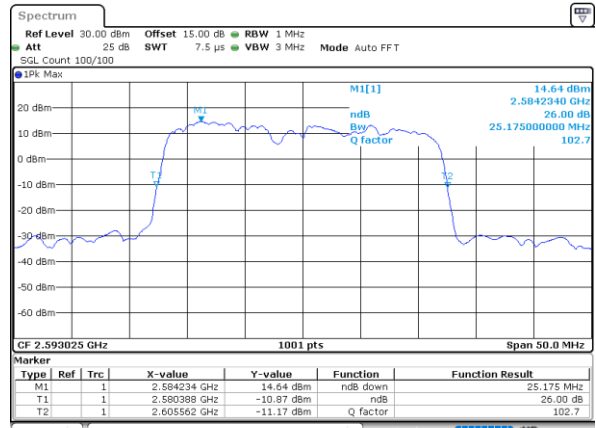

Middle Channel / 20MHz+20MHz

Date: 31, DEC, 2020 14:03:13

Highest Channel / 20MHz+15MHz

Date: 4, JAN, 2021 09:05:07

Highest Channel / 20MHz+20MHz

Date: 31, DEC, 2020 15:03:26

LTE Band 41C

16QAM

Lowest Channel / 5MHz+20MHz

Date: 27, DEC, 2020 13:47:21

Lowest Channel / 10MHz+15MHz

Date: 28, DEC, 2020 10:11:07

Middle Channel / 5MHz+20MHz

Date: 27, DEC, 2020 14:43:59

Middle Channel / 10MHz+15MHz

Date: 28, DEC, 2020 10:13:22

Highest Channel / 5MHz+20MHz

Date: 27, DEC, 2020 15:25:00

Highest Channel / 10MHz+15MHz

Date: 28, DEC, 2020 16:13:38