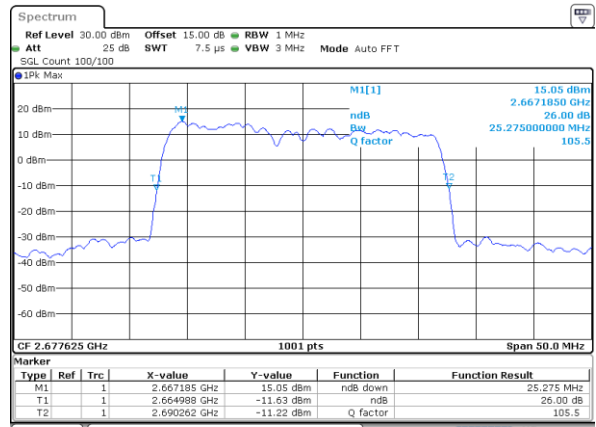

LTE Band 41C

QPSK

Lowest Channel / 20MHz+15MHz

Date: 30, DEC, 2020 15:10:58

Lowest Channel / 20MHz+20MHz

Date: 31, DEC, 2020 14:08:05

Middle Channel / 20MHz+15MHz

Date: 30, DEC, 2020 15:48:35

Middle Channel / 20MHz+20MHz

Date: 31, DEC, 2020 14:03:13

Highest Channel / 20MHz+15MHz

Date: 4, JAN, 2021 09:05:07

Highest Channel / 20MHz+20MHz

Date: 31, DEC, 2020 15:03:26

LTE Band 41C

16QAM

Lowest Channel / 5MHz+20MHz

Date: 27, DEC, 2020 13:47:21

Lowest Channel / 10MHz+15MHz

Date: 28, DEC, 2020 10:11:07

Middle Channel / 5MHz+20MHz

Date: 27, DEC, 2020 14:43:59

Middle Channel / 10MHz+15MHz

Date: 28, DEC, 2020 10:13:22

Highest Channel / 5MHz+20MHz

Date: 27, DEC, 2020 15:25:00

Highest Channel / 10MHz+15MHz

Date: 28, DEC, 2020 16:13:38