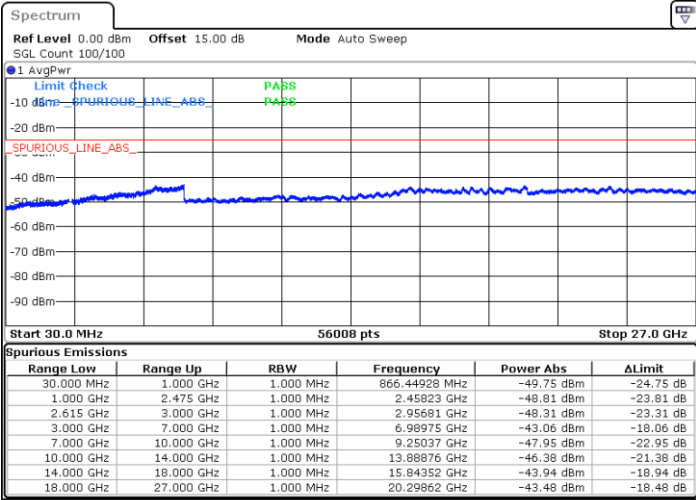

N/A

Date: 4.JAN.2021 19:54:46

LTE Band 7C / 15MHz+20MHz

64QAM

Highest Channel / 1RB0 and 1RB99

Highest Channel / 1RB74 and 1RB0

Date: 4.JAN.2021 20:24:55

Date: 4.JAN.2021 20:34:27

Highest Channel / FullIRB

N/A

Date: 4.JAN.2021 20:22:51

LTE Band 7C / 20MHz+10MHz

64QAM

Lowest Channel / 1RB0 and 1RB49

Lowest Channel / 1RB99 and 1RB0

Date: 4.JAN.2021 05:40:51

Date: 4.JAN.2021 05:50:50

Lowest Channel / FullRB

N/A

Date: 4.JAN.2021 05:33:48

LTE Band 7C / 20MHz+10MHz

64QAM

Middle Channel / 1RB0 and 1RB49

Middle Channel / 1RB99 and 1RB0

Date: 4.JAN.2021 05:56:53

Date: 4.JAN.2021 06:05:40

Middle Channel / FullIRB

N/A

Date: 4.JAN.2021 05:55:43

LTE Band 7C / 20MHz+10MHz

64QAM

Highest Channel / 1RB0 and 1RB49