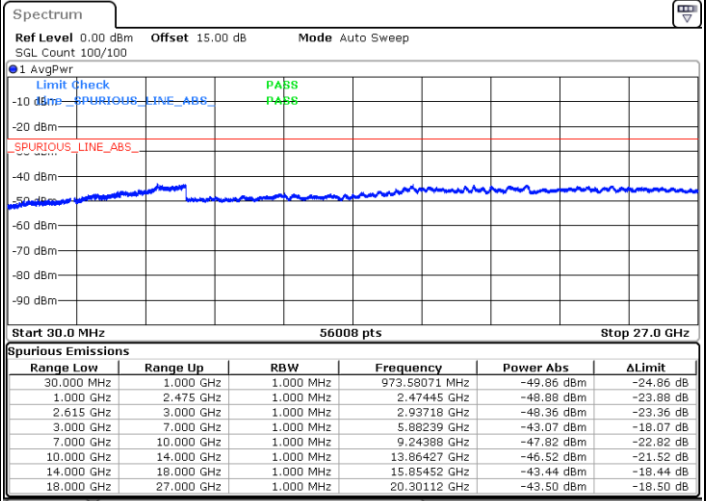

LTE Band 7C / 10MHz+20MHz

64QAM

MiddleChannel / 1RB0 and 1RB99

Middle Channel / 1RB49 and 1RB0

Date: 4.JAN.2021 23:25:01

Date: 4.JAN.2021 23:32:11

Middle Channel / FullIRB

N/A

Date: 4.JAN.2021 23:23:37

LTE Band 7C / 10MHz+20MHz

64QAM

Highest Channel / 1RB0 and 1RB99

Highest Channel / 1RB49 and 1RB0

Date: 5.JAN.2021 00:18:07

Date: 5.JAN.2021 00:34:59

Highest Channel / FullIRB

N/A

Date: 5.JAN.2021 00:15:46

LTE Band 7C / 15MHz+10MHz

64QAM

Lowest Channel / 1RB0 and 1RB49

Lowest Channel / 1RB74 and 1RB0

Date: 5.JAN.2021 00:49:17

Date: 5.JAN.2021 01:00:22

Lowest Channel / FullRB

N/A

Date: 5.JAN.2021 00:46:56

LTE Band 7C / 15MHz+10MHz

64QAM

Middle Channel / 1RB0 and 1RB49

Middle Channel / 1RB74 and 1RB0

Date: 5.JAN.2021 01:12:29