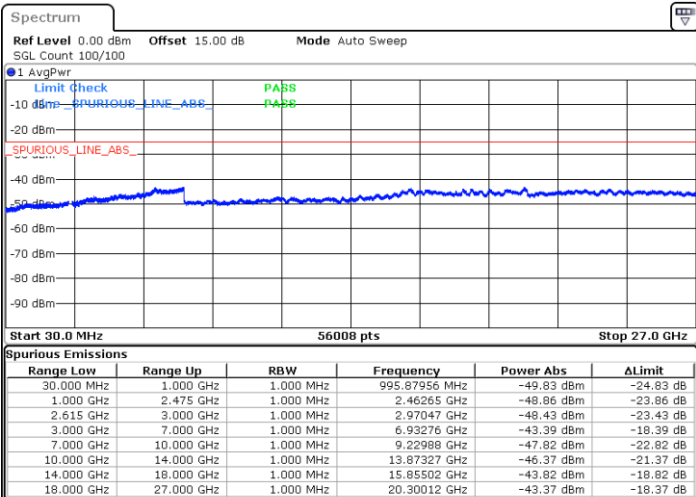

Highest Channel / FullIRB

N/A

Date: 4.JAN.2021 20:22:51

LTE Band 7C / 20MHz+10MHz

64QAM

Lowest Channel / 1RB0 and 1RB49

Lowest Channel / 1RB99 and 1RB0

Date: 4.JAN.2021 05:40:51

Date: 4.JAN.2021 05:50:50

Lowest Channel / FullRB

N/A

Date: 4.JAN.2021 05:33:48

LTE Band 7C / 20MHz+10MHz

64QAM

Middle Channel / 1RB0 and 1RB49

Middle Channel / 1RB99 and 1RB0

Date: 4.JAN.2021 05:56:53

Date: 4.JAN.2021 06:05:40

Middle Channel / FullIRB

N/A

Date: 4.JAN.2021 05:55:43

LTE Band 7C / 20MHz+10MHz

64QAM

Highest Channel / 1RB0 and 1RB49

Highest Channel / 1RB99 and 1RB0

Date: 4.JAN.2021 18:59:09

Date: 4.JAN.2021 19:15:23

Highest Channel / FullIRB

N/A

Date: 4.JAN.2021 18:57:27

LTE Band 7C / 20MHz+15MHz

64QAM