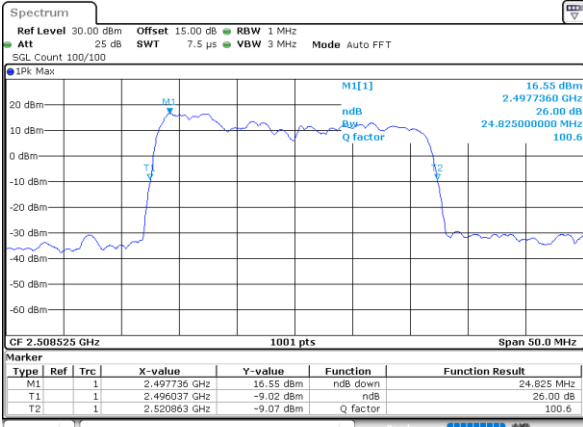

LTE Band 41C

QPSK

Lowest Channel / 5MHz+20MHz

Date: 27, DEC, 2020 13:31:45