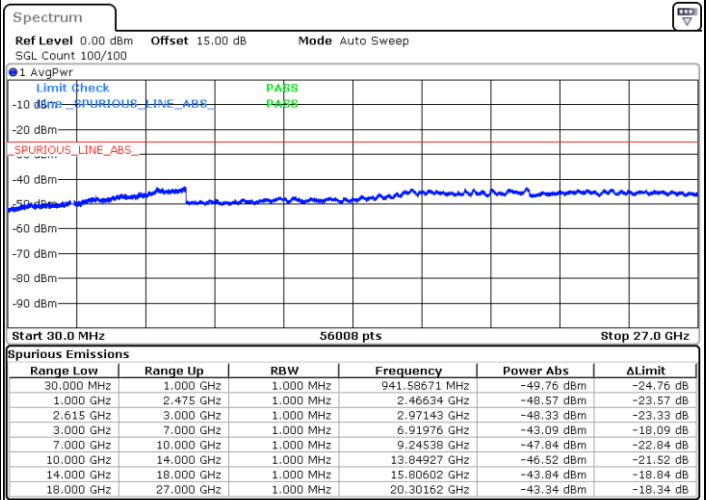

N/A

Date: 4.JAN.2021 03:14:10

LTE Band 7C / 20MHz+20MHz

64QAM

Middle Channel / 1RB0 and 1RB99

Middle Channel / 1RB99 and 1RB0

Date: 4.JAN.2021 03:38:47

Date: 4.JAN.2021 03:46:30

Middle Channel / FullIRB

N/A

Date: 4.JAN.2021 03:37:01

LTE Band 7C / 20MHz+20MHz

64QAM

Highest Channel / 1RB0 and 1RB99

Highest Channel / 1RB99 and 1RB0

Date: 4.JAN.2021 04:07:39

Date: 4.JAN.2021 04:19:20

Highest Channel / FullIRB

N/A

Date: 4.JAN.2021 04:21:27

LTE Band 41C

26dB Bandwidth

Mode	LTE Band 41C : 26dB BW(MHz)				
QPSK					
BW	5MHz+20MHz	10MHz+15MHz	10MHz+20MHz	15MHz+10MHz	15MHz+15MHz
Lowest CH	24.83	25.28	29.73	25.23	30.69
Middle CH	24.93	25.33	29.67	25.13	30.57
Highest CH	24.93	25.23	29.79	25.03	30.57
BW	15MHz+20MHz	20MHz+5MHz	20MHz+10MHz	20MHz+15MHz	20MHz+20MHz
Lowest CH	34.83	24.83	30.09	34.90	39.96
Middle CH	34.90	24.93	30.03	34.90	39.88
Highest CH	34.97	24.83	30.03	35.04	39.88