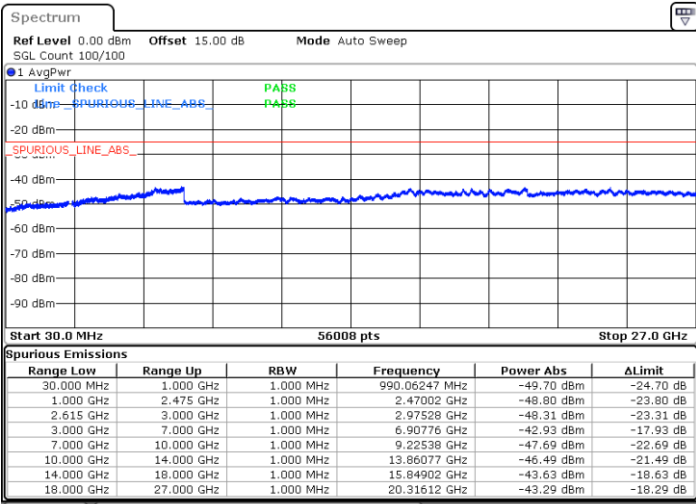

N/A

Date: 5.JAN.2021 00:15:46

LTE Band 7C / 15MHz+10MHz

64QAM

Lowest Channel / 1RB0 and 1RB49

Lowest Channel / 1RB74 and 1RB0

Date: 5.JAN.2021 00:49:17

Date: 5.JAN.2021 01:00:22

Lowest Channel / FullRB

N/A

Date: 5.JAN.2021 00:46:56

LTE Band 7C / 15MHz+10MHz

64QAM

Middle Channel / 1RB0 and 1RB49

Middle Channel / 1RB74 and 1RB0

Date: 5.JAN.2021 01:12:29

Date: 5.JAN.2021 01:19:07

Middle Channel / FullIRB

N/A

Date: 5.JAN.2021 01:10:46

LTE Band 7C / 15MHz+10MHz

64QAM

Highest Channel / 1RB0 and 1RB49

Highest Channel / 1RB74 and 1RB0

Date: 5.JAN.2021 01:36:38

Date: 5.JAN.2021 01:49:59

Highest Channel / FullIRB

N/A

Date: 5.JAN.2021 01:33:51

LTE Band 7C / 15MHz+15MHz

64QAM

Lowest Channel / 1RB0 and 1RB74