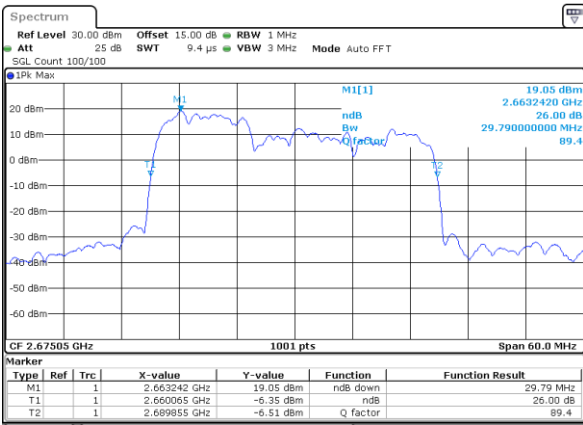

Middle Channel / 10MHz+15MHz

Date: 28, DEC, 2020 10:13:06

Highest Channel / 5MHz+20MHz

Date: 27, DEC, 2020 15:24:43

Highest Channel / 10MHz+15MHz

Date: 28, DEC, 2020 16:39:52

LTE Band 41C

QPSK

Lowest Channel / 10MHz+20MHz

Date: 29, DEC, 2020 02:08:20

Lowest Channel / 15MHz+10MHz

Date: 28, DEC, 2020 17:01:14

Middle Channel / 10MHz+20MHz

Date: 29, DEC, 2020 02:07:01

Middle Channel / 15MHz+10MHz

Date: 29, DEC, 2020 00:39:20

Highest Channel / 10MHz+20MHz

Date: 29, DEC, 2020 02:05:22

Highest Channel / 15MHz+10MHz

Date: 29, DEC, 2020 01:28:01

LTE Band 41C

QPSK

Lowest Channel / 15MHz+15MHz

Date: 30, DEC, 2020 08:45:05

Lowest Channel / 15MHz+20MHz

Date: 30, DEC, 2020 11:26:11

Middle Channel / 15MHz+15MHz

Date: 30, DEC, 2020 10:36:35

Middle Channel / 15MHz+20MHz

Date: 30, DEC, 2020 13:52:29

Highest Channel / 15MHz+15MHz

Date: 30, DEC, 2020 10:57:48