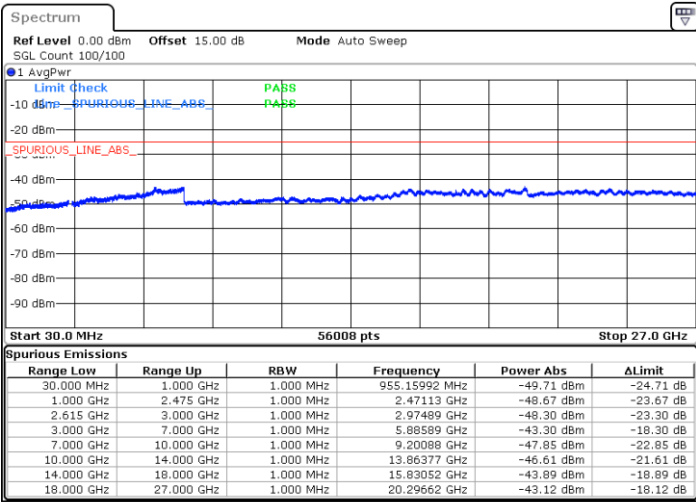

Date: 4.JAN.2021 19:32:24

LTE Band 7C / 15MHz+20MHz

64QAM

Middle Channel / 1RB0 and 1RB9

Middle Channel / 1RB74 and 1RB0

Date: 4.JAN.2021 19:56:21

Date: 4.JAN.2021 20:03:53

Middle Channel / FullIRB

N/A

Date: 4.JAN.2021 19:54:46

LTE Band 7C / 15MHz+20MHz

64QAM

Highest Channel / 1RB0 and 1RB99

Highest Channel / 1RB74 and 1RB0

Date: 4.JAN.2021 20:24:55

Date: 4.JAN.2021 20:34:27

Highest Channel / FullIRB

N/A

Date: 4.JAN.2021 20:22:51

LTE Band 7C / 20MHz+10MHz

64QAM

Lowest Channel / 1RB0 and 1RB49

Lowest Channel / 1RB99 and 1RB0

Date: 4.JAN.2021 05:40:51