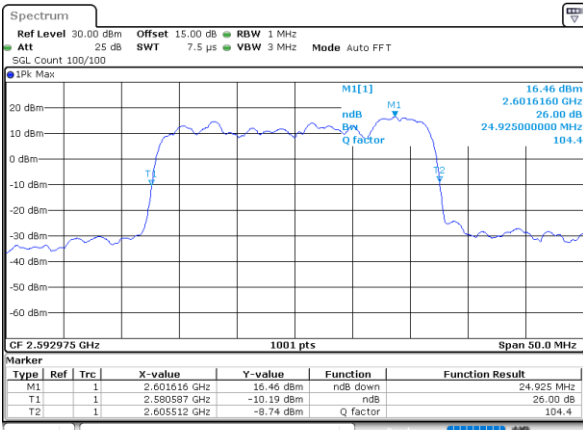

Lowest Channel / 15MHz+20MHz

Date: 30, DEC, 2020 11:26:11

Middle Channel / 15MHz+15MHz

Date: 30, DEC, 2020 10:36:35

Middle Channel / 15MHz+20MHz

Date: 30, DEC, 2020 13:52:29

Highest Channel / 15MHz+15MHz

Date: 30, DEC, 2020 10:57:48

Highest Channel / 15MHz+20MHz

Date: 30, DEC, 2020 14:41:05

LTE Band 41C

QPSK

Lowest Channel / 20MHz+5MHz

Date: 27, DEC, 2020 16:46:59

Lowest Channel / 20MHz+10MHz

Date: 29, DEC, 2020 13:57:27

Middle Channel / 20MHz+5MHz

Date: 28, DEC, 2020 09:26:24

Middle Channel / 20MHz+10MHz

Date: 29, DEC, 2020 14:15:11

Highest Channel / 20MHz+5MHz

Date: 28, DEC, 2020 09:42:40

Highest Channel / 20MHz+10MHz

Date: 29, DEC, 2020 14:13:28