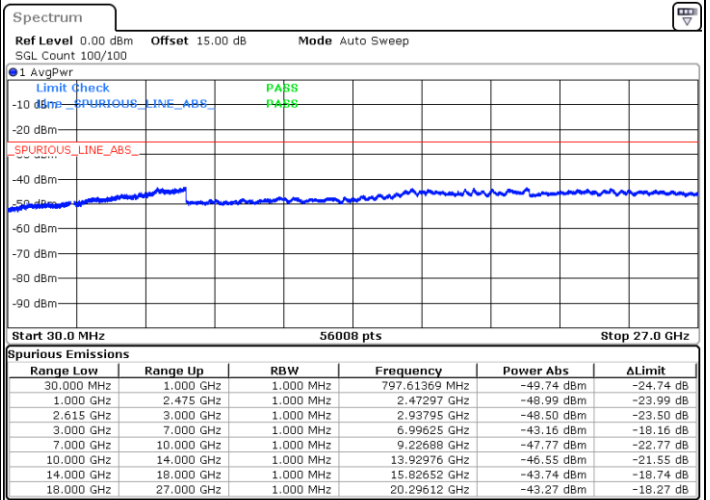

Date: 5.JAN.2021 01:36:38

Date: 5.JAN.2021 01:49:59

Highest Channel / FullIRB

N/A

Date: 5.JAN.2021 01:33:51

LTE Band 7C / 15MHz+15MHz

64QAM

Lowest Channel / 1RB0 and 1RB74

Lowest Channel / 1RB74 and 1RB0

Date: 4.JAN.2021 20:46:27

Date: 4.JAN.2021 20:58:45

Lowest Channel / FullRB

N/A

Date: 4.JAN.2021 20:43:31

LTE Band 7C / 15MHz+15MHz

64QAM

Middle Channel / 1RB0 and 1RB74

Middle Channel / 1RB74 and 1RB0

Date: 4.JAN.2021 21:19:24

Date: 4.JAN.2021 21:35:46

Middle Channel / FullRB

N/A

Date: 4.JAN.2021 21:07:10

LTE Band 7C / 15MHz+15MHz