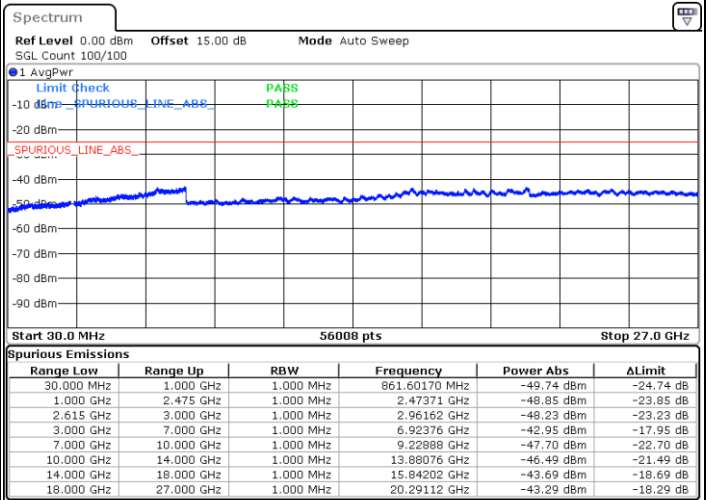

Date: 4.JAN.2021 05:13:42

LTE Band 7C / 20MHz+20MHz

64QAM

Lowest Channel / 1RB0 and 1RB99

Lowest Channel / 1RB99 and 1RB0

Date: 4.JAN.2021 03:18:11

Date: 4.JAN.2021 03:29:05

Lowest Channel / FullRB

N/A

Date: 4.JAN.2021 03:14:10

LTE Band 7C / 20MHz+20MHz

64QAM

Middle Channel / 1RB0 and 1RB99

Middle Channel / 1RB99 and 1RB0

Date: 4.JAN.2021 03:38:47

Date: 4.JAN.2021 03:46:30

Middle Channel / FullIRB

N/A

Date: 4.JAN.2021 03:37:01

LTE Band 7C / 20MHz+20MHz

64QAM

Highest Channel / 1RB0 and 1RB99

Highest Channel / 1RB99 and 1RB0

Date: 4.JAN.2021 04:07:39

Date: 4.JAN.2021 04:19:20

Highest Channel / FullIRB

N/A

Date: 4.JAN.2021 04:21:27

LTE Band 41C

26dB Bandwidth

Mode	LTE Band 41C : 26dB BW(MHz)				
QPSK					
BW	5MHz+20MHz	10MHz+15MHz	10MHz+20MHz	15MHz+10MHz	15MHz+15MHz
Lowest CH	24.83	25.28	29.73	25.23	30.69
Middle CH	24.93	25.33	29.67	25.13	30.57
Highest CH	24.93	25.23	29.79	25.03	30.57
BW	15MHz+20MHz	20MHz+5MHz	20MHz+10MHz	20MHz+15MHz	20MHz+20MHz
Lowest CH	34.83	24.83	30.09	34.90	39.96
Middle CH	34.90	24.93	30.03	34.90	39.88
Highest CH	34.97	24.83	30.03	35.04	39.88