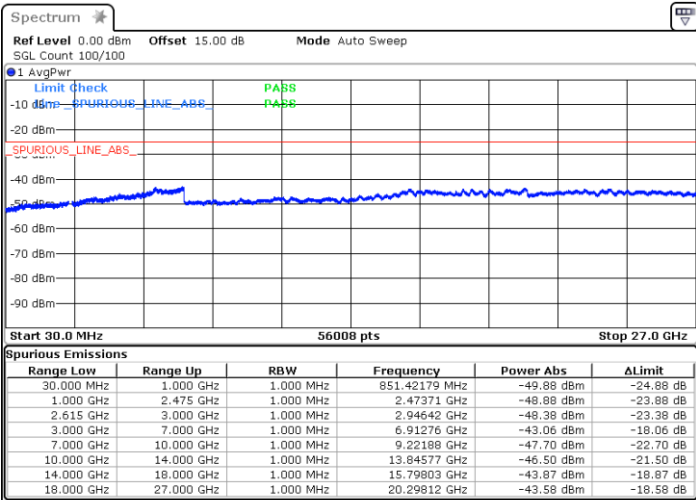

Date: 5.JAN.2021 01:36:38

Date: 5.JAN.2021 01:49:59

Highest Channel / FullIRB

N/A

Date: 5.JAN.2021 01:33:51

LTE Band 7C / 15MHz+15MHz

64QAM

Lowest Channel / 1RB0 and 1RB74

Lowest Channel / 1RB74 and 1RB0

Date: 4.JAN.2021 20:46:27

Date: 4.JAN.2021 20:58:45

Lowest Channel / FullRB

N/A

Date: 4.JAN.2021 20:43:31

LTE Band 7C / 15MHz+15MHz

64QAM

Middle Channel / 1RB0 and 1RB74

Middle Channel / 1RB74 and 1RB0

Date: 4.JAN.2021 21:19:24

Date: 4.JAN.2021 21:35:46

Middle Channel / FullRB

N/A

Date: 4.JAN.2021 21:07:10

LTE Band 7C / 15MHz+15MHz