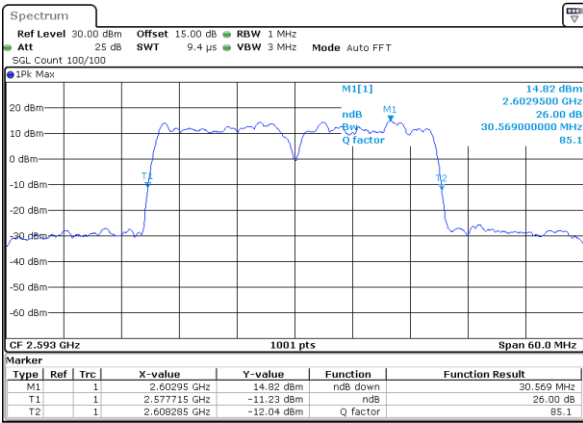

Lowest Channel / 10MHz+20MHz

Date: 29, DEC, 2020 02:08:20

Lowest Channel / 15MHz+10MHz

Date: 28, DEC, 2020 17:01:14

Middle Channel / 10MHz+20MHz

Date: 29, DEC, 2020 02:07:01

Middle Channel / 15MHz+10MHz

Date: 29, DEC, 2020 00:39:20

Highest Channel / 10MHz+20MHz

Date: 29, DEC, 2020 02:05:22

Highest Channel / 15MHz+10MHz

Date: 29, DEC, 2020 01:28:01

LTE Band 41C

QPSK

Lowest Channel / 15MHz+15MHz

Date: 30, DEC, 2020 08:45:05

Lowest Channel / 15MHz+20MHz

Date: 30, DEC, 2020 11:26:11

Middle Channel / 15MHz+15MHz

Date: 30, DEC, 2020 10:36:35

Middle Channel / 15MHz+20MHz

Date: 30, DEC, 2020 13:52:29

Highest Channel / 15MHz+15MHz

Date: 30, DEC, 2020 10:57:48

Highest Channel / 15MHz+20MHz

Date: 30, DEC, 2020 14:41:05

LTE Band 41C

QPSK

Lowest Channel / 20MHz+5MHz

Date: 27, DEC, 2020 16:46:59

Lowest Channel / 20MHz+10MHz

Date: 29, DEC, 2020 13:57:27