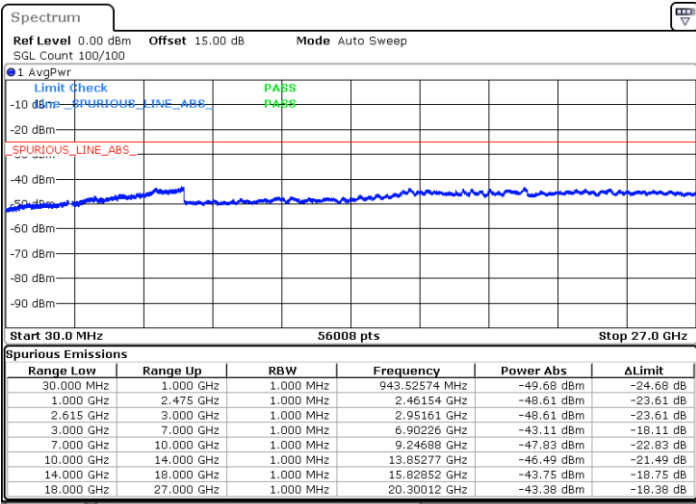

LTE Band 7C / 15MHz+20MHz

64QAM

Lowest Channel / 1RB0 and 1RB99

Lowest Channel / 1RB74 and 1RB0

Date: 4.JAN.2021 19:35:20

Date: 4.JAN.2021 19:46:36

Lowest Channel / FullIRB

N/A

Date: 4.JAN.2021 19:32:24

LTE Band 7C / 15MHz+20MHz

64QAM

Middle Channel / 1RB0 and 1RB9

Middle Channel / 1RB74 and 1RB0

Date: 4.JAN.2021 19:56:21

Date: 4.JAN.2021 20:03:53

Middle Channel / FullIRB

N/A

Date: 4.JAN.2021 19:54:46

LTE Band 7C / 15MHz+20MHz

64QAM

Highest Channel / 1RB0 and 1RB99

Highest Channel / 1RB74 and 1RB0

Date: 4.JAN.2021 20:24:55

Date: 4.JAN.2021 20:34:27

Highest Channel / FullIRB

N/A

Date: 4.JAN.2021 20:22:51

LTE Band 7C / 20MHz+10MHz

64QAM

Lowest Channel / 1RB0 and 1RB49

Lowest Channel / 1RB99 and 1RB0

Date: 4.JAN.2021 05:40:51