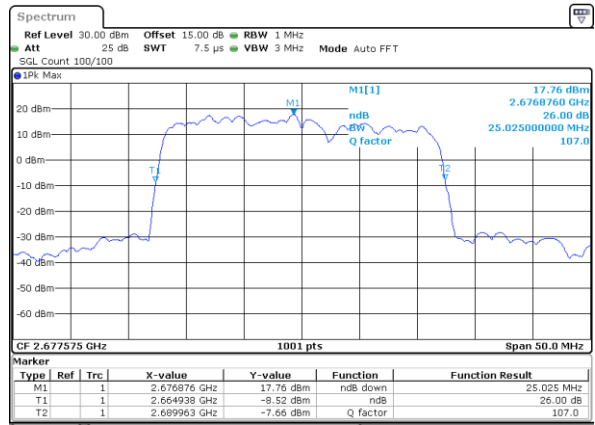

Middle Channel / 10MHz+15MHz

Date: 28, DEC, 2020 10:13:06

Highest Channel / 5MHz+20MHz

Date: 27, DEC, 2020 15:24:43

Highest Channel / 10MHz+15MHz

Date: 28, DEC, 2020 16:39:52

LTE Band 41C

QPSK

Lowest Channel / 10MHz+20MHz

Date: 29, DEC, 2020 02:08:20

Lowest Channel / 15MHz+10MHz

Date: 28, DEC, 2020 17:01:14

Middle Channel / 10MHz+20MHz

Date: 29, DEC, 2020 02:07:01

Middle Channel / 15MHz+10MHz

Date: 29, DEC, 2020 00:39:20

Highest Channel / 10MHz+20MHz

Date: 29, DEC, 2020 02:05:22

Highest Channel / 15MHz+10MHz

Date: 29, DEC, 2020 01:28:01

LTE Band 41C

QPSK

Lowest Channel / 15MHz+15MHz

Date: 30, DEC, 2020 08:45:05

Lowest Channel / 15MHz+20MHz

Date: 30, DEC, 2020 11:26:11

Middle Channel / 15MHz+15MHz

Date: 30, DEC, 2020 10:36:35

Middle Channel / 15MHz+20MHz

Date: 30, DEC, 2020 13:52:29

Highest Channel / 15MHz+15MHz

Date: 30, DEC, 2020 10:57:48