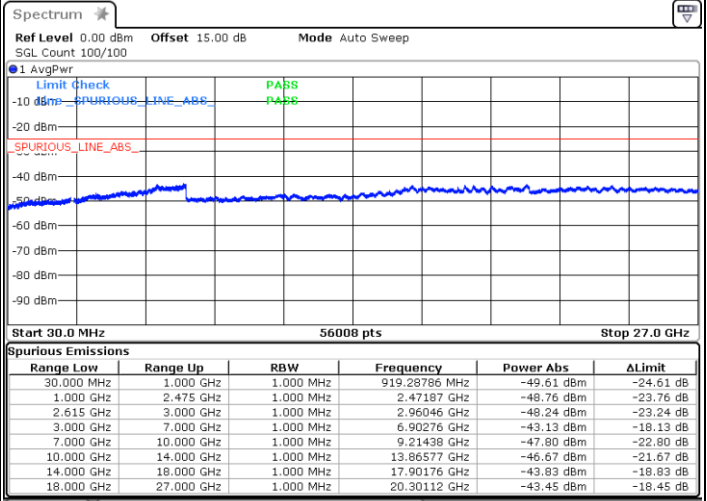

Date: 4.JAN.2021 23:23:37

LTE Band 7C / 10MHz+20MHz

64QAM

Highest Channel / 1RB0 and 1RB99

Highest Channel / 1RB49 and 1RB0

Date: 5.JAN.2021 00:18:07

Date: 5.JAN.2021 00:34:59

Highest Channel / FullIRB

N/A

Date: 5.JAN.2021 00:15:46

LTE Band 7C / 15MHz+10MHz

64QAM

Lowest Channel / 1RB0 and 1RB49

Lowest Channel / 1RB74 and 1RB0

Date: 5.JAN.2021 00:49:17

Date: 5.JAN.2021 01:00:22

Lowest Channel / FullRB

N/A

Date: 5.JAN.2021 00:46:56

LTE Band 7C / 15MHz+10MHz

64QAM

Middle Channel / 1RB0 and 1RB49

Middle Channel / 1RB74 and 1RB0

Date: 5.JAN.2021 01:12:29

Date: 5.JAN.2021 01:19:07

Middle Channel / FullIRB

N/A

Date: 5.JAN.2021 01:10:46

LTE Band 7C / 15MHz+10MHz

64QAM

Highest Channel / 1RB0 and 1RB49

Highest Channel / 1RB74 and 1RB0