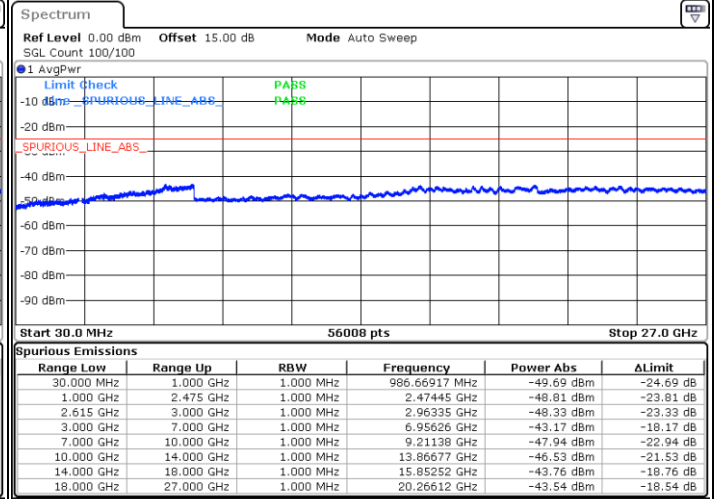

Date: 4.JAN.2021 05:50:50

Lowest Channel / FullRB

N/A

Date: 4.JAN.2021 05:33:48

LTE Band 7C / 20MHz+10MHz

64QAM

Middle Channel / 1RB0 and 1RB49

Middle Channel / 1RB99 and 1RB0

Date: 4.JAN.2021 05:56:53

Date: 4.JAN.2021 06:05:40

Middle Channel / FullIRB

N/A

Date: 4.JAN.2021 05:55:43

LTE Band 7C / 20MHz+10MHz

64QAM

Highest Channel / 1RB0 and 1RB49

Highest Channel / 1RB99 and 1RB0

Date: 4.JAN.2021 18:59:09

Date: 4.JAN.2021 19:15:23

Highest Channel / FullIRB

N/A

Date: 4.JAN.2021 18:57:27

LTE Band 7C / 20MHz+15MHz

64QAM

Lowest Channel / 1RB0 and 1RB74

Lowest Channel / 1RB99 and 1RB0

Date: 4.JAN.2021 04:32:55

Date: 4.JAN.2021 04:45:56

Lowest Channel / FullRB

N/A

Date: 4.JAN.2021 04:31:04

LTE Band 7C / 20MHz+15MHz