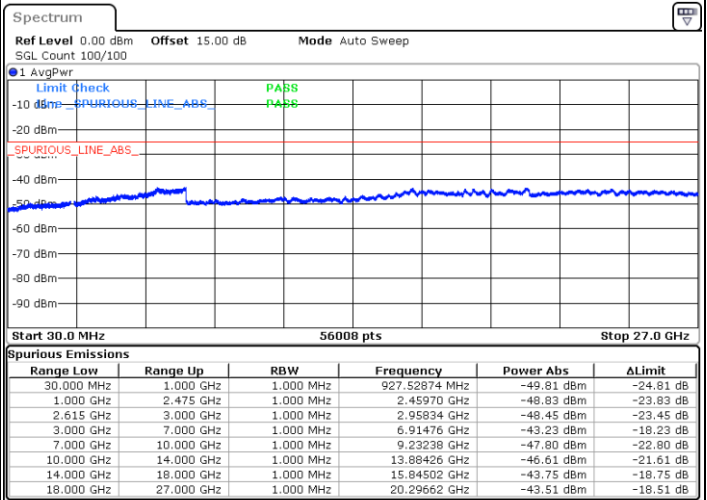

Date: 4.JAN.2021 19:32:24

LTE Band 7C / 15MHz+20MHz

64QAM

Middle Channel / 1RB0 and 1RB9

Middle Channel / 1RB74 and 1RB0

Date: 4.JAN.2021 19:56:21

Date: 4.JAN.2021 20:03:53

Middle Channel / FullIRB

N/A

Date: 4.JAN.2021 19:54:46

LTE Band 7C / 15MHz+20MHz

64QAM

Highest Channel / 1RB0 and 1RB99

Highest Channel / 1RB74 and 1RB0

Date: 4.JAN.2021 20:24:55

Date: 4.JAN.2021 20:34:27

Highest Channel / FullIRB

N/A

Date: 4.JAN.2021 20:22:51

LTE Band 7C / 20MHz+10MHz

64QAM

Lowest Channel / 1RB0 and 1RB49

Lowest Channel / 1RB99 and 1RB0

Date: 4.JAN.2021 05:40:51

Date: 4.JAN.2021 05:50:50

Lowest Channel / FullRB

N/A

Date: 4.JAN.2021 05:33:48

LTE Band 7C / 20MHz+10MHz

64QAM

Middle Channel / 1RB0 and 1RB49

Middle Channel / 1RB99 and 1RB0