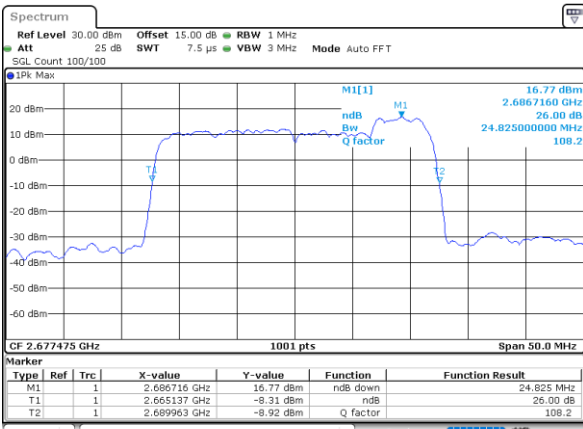

Highest Channel / 15MHz+20MHz

Date: 30, DEC, 2020 14:41:05

LTE Band 41C

QPSK

Lowest Channel / 20MHz+5MHz

Date: 27, DEC, 2020 16:46:59

Lowest Channel / 20MHz+10MHz

Date: 29, DEC, 2020 13:57:27

Middle Channel / 20MHz+5MHz

Date: 28, DEC, 2020 09:26:24

Middle Channel / 20MHz+10MHz

Date: 29, DEC, 2020 14:15:11

Highest Channel / 20MHz+5MHz

Date: 28, DEC, 2020 09:42:40

Highest Channel / 20MHz+10MHz

Date: 29, DEC, 2020 14:13:28

LTE Band 41C

QPSK

Lowest Channel / 20MHz+15MHz

Date: 30, DEC, 2020 15:10:58

Lowest Channel / 20MHz+20MHz

Date: 31, DEC, 2020 14:08:05

Middle Channel / 20MHz+15MHz

Date: 30, DEC, 2020 15:48:35

Middle Channel / 20MHz+20MHz

Date: 31, DEC, 2020 14:03:13

Highest Channel / 20MHz+15MHz

Date: 4, JAN, 2021 09:05:07

Highest Channel / 20MHz+20MHz

Date: 31, DEC, 2020 15:03:26

LTE Band 41C

16QAM