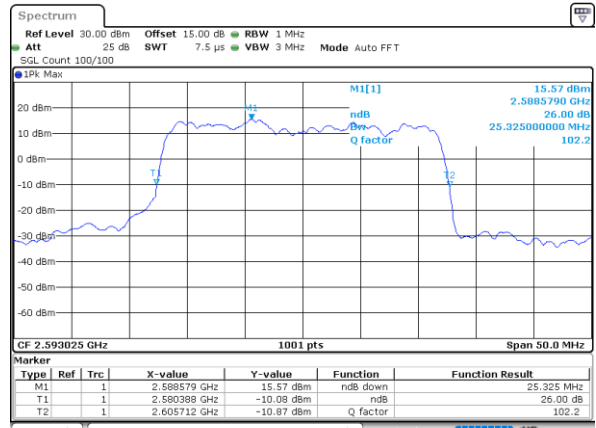

Mode	LTE Band 41C : 26dB BW(MHz)				
64QAM					
BW	5MHz+20MHz	10MHz+15MHz	10MHz+20MHz	15MHz+10MHz	15MHz+15MHz
Lowest CH	24.83	25.28	29.67	25.23	30.63
Middle CH	24.83	25.13	29.79	25.08	30.69
Highest CH	24.93	25.28	29.61	25.08	30.57
BW	15MHz+20MHz	20MHz+5MHz	20MHz+10MHz	20MHz+15MHz	20MHz+20MHz
Lowest CH	34.83	24.78	30.03	34.97	39.72
Middle CH	35.04	24.88	29.97	34.90	39.96
Highest CH	34.97	24.88	29.97	34.97	39.96

LTE Band 41C

QPSK

Lowest Channel / 5MHz+20MHz

Date: 27, DEC, 2020 13:31:45

Lowest Channel / 10MHz+15MHz

Date: 28, DEC, 2020 10:12:40

Middle Channel / 5MHz+20MHz

Date: 27, DEC, 2020 14:43:44

Middle Channel / 10MHz+15MHz

Date: 28, DEC, 2020 10:13:06

Highest Channel / 5MHz+20MHz

Date: 27, DEC, 2020 15:24:43

Highest Channel / 10MHz+15MHz

Date: 28, DEC, 2020 16:39:52

LTE Band 41C

QPSK