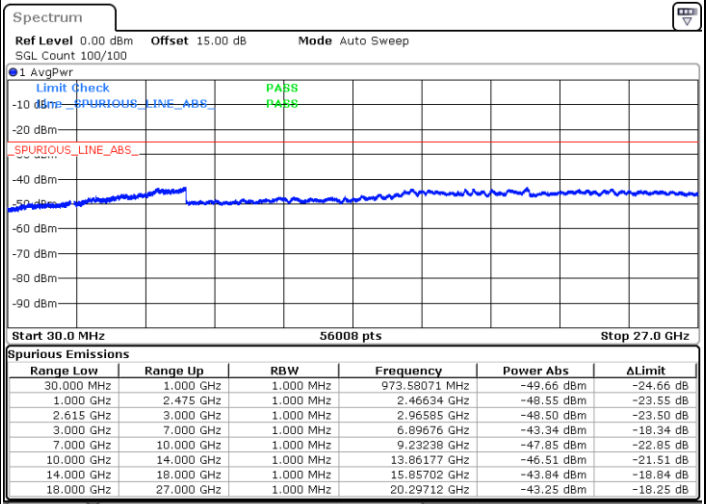

Lowest Channel / FullRB

N/A

Date: 5.JAN.2021 00:46:56

LTE Band 7C / 15MHz+10MHz

64QAM

Middle Channel / 1RB0 and 1RB49

Middle Channel / 1RB74 and 1RB0

Date: 5.JAN.2021 01:12:29

Date: 5.JAN.2021 01:19:07

Middle Channel / FullIRB

N/A

Date: 5.JAN.2021 01:10:46

LTE Band 7C / 15MHz+10MHz

64QAM

Highest Channel / 1RB0 and 1RB49

Highest Channel / 1RB74 and 1RB0

Date: 5.JAN.2021 01:36:38

Date: 5.JAN.2021 01:49:59

Highest Channel / FullIRB

N/A

Date: 5.JAN.2021 01:33:51

LTE Band 7C / 15MHz+15MHz

64QAM

Lowest Channel / 1RB0 and 1RB74

Lowest Channel / 1RB74 and 1RB0

Date: 4.JAN.2021 20:46:27

Date: 4.JAN.2021 20:58:45

Lowest Channel / FullRB

N/A

Date: 4.JAN.2021 20:43:31

LTE Band 7C / 15MHz+15MHz

64QAM