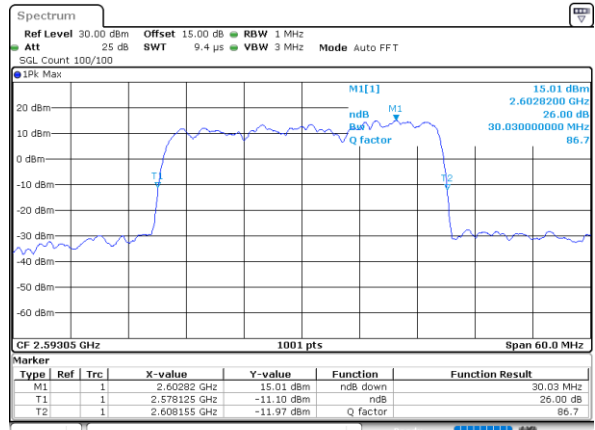

Highest Channel / 10MHz+20MHz

Date: 29, DEC, 2020 02:05:22

Highest Channel / 15MHz+10MHz

Date: 29, DEC, 2020 01:28:01

LTE Band 41C

QPSK

Lowest Channel / 15MHz+15MHz

Date: 30, DEC, 2020 08:45:05

Lowest Channel / 15MHz+20MHz

Date: 30, DEC, 2020 11:26:11

Middle Channel / 15MHz+15MHz

Date: 30, DEC, 2020 10:36:35

Middle Channel / 15MHz+20MHz

Date: 30, DEC, 2020 13:52:29

Highest Channel / 15MHz+15MHz

Date: 30, DEC, 2020 10:57:48

Highest Channel / 15MHz+20MHz

Date: 30, DEC, 2020 14:41:05

LTE Band 41C

QPSK

Lowest Channel / 20MHz+5MHz

Date: 27, DEC, 2020 16:46:59

Lowest Channel / 20MHz+10MHz

Date: 29, DEC, 2020 13:57:27

Middle Channel / 20MHz+5MHz

Date: 28, DEC, 2020 09:26:24

Middle Channel / 20MHz+10MHz

Date: 29, DEC, 2020 14:15:11

Highest Channel / 20MHz+5MHz

Date: 28, DEC, 2020 09:42:40

Highest Channel / 20MHz+10MHz

Date: 29, DEC, 2020 14:13:28