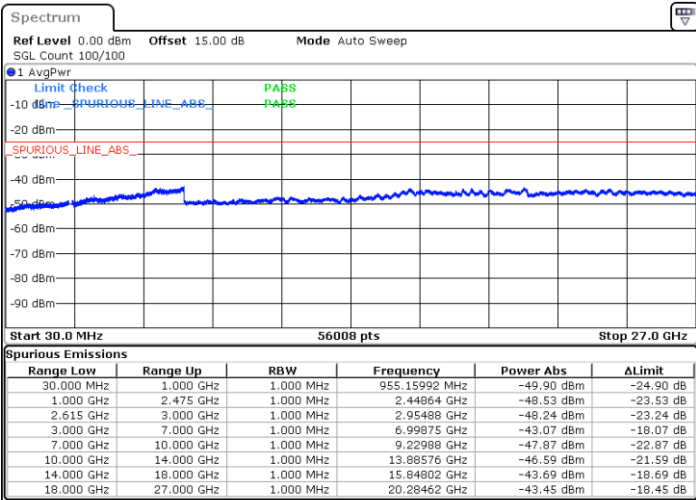

LTE Band 7C / 20MHz+15MHz

64QAM

MiddleChannel / 1RB0 and 1RB74

Middle Channel / 1RB99 and 1RB0

Date: 4.JAN.2021 04:54:05