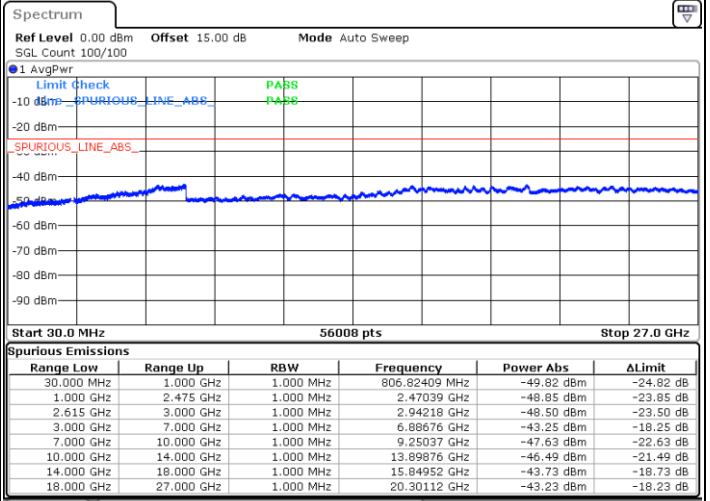

N/A

Date: 4.JAN.2021 19:54:46

LTE Band 7C / 15MHz+20MHz

64QAM

Highest Channel / 1RB0 and 1RB99

Highest Channel / 1RB74 and 1RB0

Date: 4.JAN.2021 20:24:55

Date: 4.JAN.2021 20:34:27

Highest Channel / FullIRB

N/A

Date: 4.JAN.2021 20:22:51

LTE Band 7C / 20MHz+10MHz

64QAM

Lowest Channel / 1RB0 and 1RB49

Lowest Channel / 1RB99 and 1RB0

Date: 4.JAN.2021 05:40:51

Date: 4.JAN.2021 05:50:50

Lowest Channel / FullRB

N/A

Date: 4.JAN.2021 05:33:48

LTE Band 7C / 20MHz+10MHz

64QAM

Middle Channel / 1RB0 and 1RB49

Middle Channel / 1RB99 and 1RB0

Date: 4.JAN.2021 05:56:53

Date: 4.JAN.2021 06:05:40

Middle Channel / FullIRB

N/A

Date: 4.JAN.2021 05:55:43

LTE Band 7C / 20MHz+10MHz

64QAM

Highest Channel / 1RB0 and 1RB49