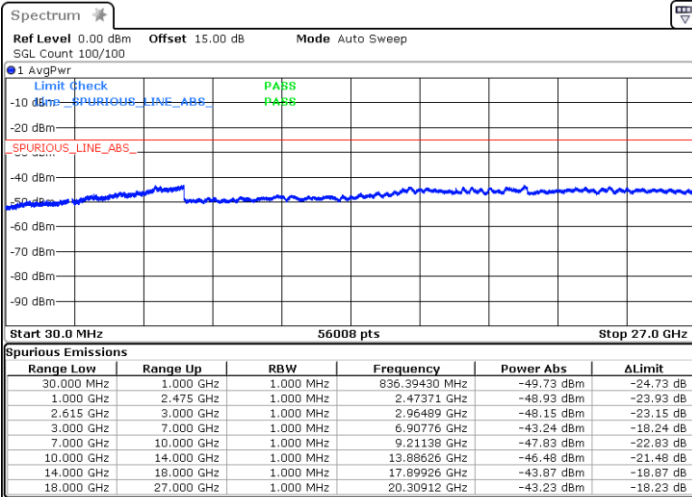

LTE Band 7C / 10MHz+20MHz

64QAM

MiddleChannel / 1RB0 and 1RB99

Middle Channel / 1RB49 and 1RB0

Date: 4.JAN.2021 23:25:01

Date: 4.JAN.2021 23:32:11

Middle Channel / FullIRB

N/A

Date: 4.JAN.2021 23:23:37

LTE Band 7C / 10MHz+20MHz

64QAM

Highest Channel / 1RB0 and 1RB99

Highest Channel / 1RB49 and 1RB0

Date: 5.JAN.2021 00:18:07

Date: 5.JAN.2021 00:34:59

Highest Channel / FullIRB

N/A

Date: 5.JAN.2021 00:15:46

LTE Band 7C / 15MHz+10MHz

64QAM

Lowest Channel / 1RB0 and 1RB49

Lowest Channel / 1RB74 and 1RB0

Date: 5.JAN.2021 00:49:17

Date: 5.JAN.2021 01:00:22

Lowest Channel / FullRB

N/A

Date: 5.JAN.2021 00:46:56

LTE Band 7C / 15MHz+10MHz

64QAM

Middle Channel / 1RB0 and 1RB49

Middle Channel / 1RB74 and 1RB0

Date: 5.JAN.2021 01:12:29