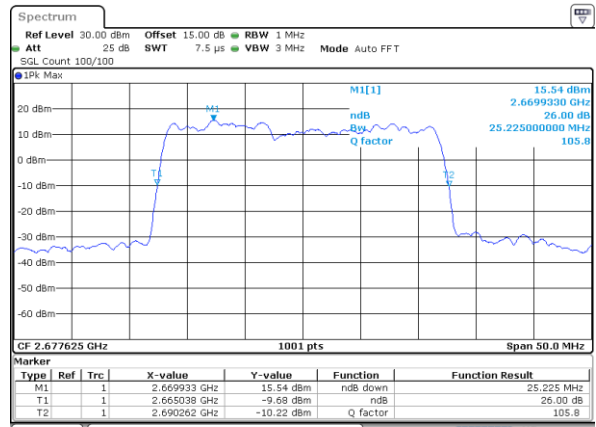

LTE Band 41C

QPSK

Lowest Channel / 5MHz+20MHz

Date: 27, DEC, 2020 13:31:45

Lowest Channel / 10MHz+15MHz

Date: 28, DEC, 2020 10:12:40

Middle Channel / 5MHz+20MHz

Date: 27, DEC, 2020 14:43:44

Middle Channel / 10MHz+15MHz

Date: 28, DEC, 2020 10:13:06

Highest Channel / 5MHz+20MHz

Date: 27, DEC, 2020 15:24:43

Highest Channel / 10MHz+15MHz

Date: 28, DEC, 2020 16:39:52

LTE Band 41C

QPSK

Lowest Channel / 10MHz+20MHz

Date: 29, DEC, 2020 02:08:20

Lowest Channel / 15MHz+10MHz

Date: 28, DEC, 2020 17:01:14

Middle Channel / 10MHz+20MHz

Date: 29, DEC, 2020 02:07:01

Middle Channel / 15MHz+10MHz

Date: 29, DEC, 2020 00:39:20

Highest Channel / 10MHz+20MHz

Date: 29, DEC, 2020 02:05:22

Highest Channel / 15MHz+10MHz

Date: 29, DEC, 2020 01:28:01

LTE Band 41C

QPSK

Lowest Channel / 15MHz+15MHz

Date: 30, DEC, 2020 08:45:05