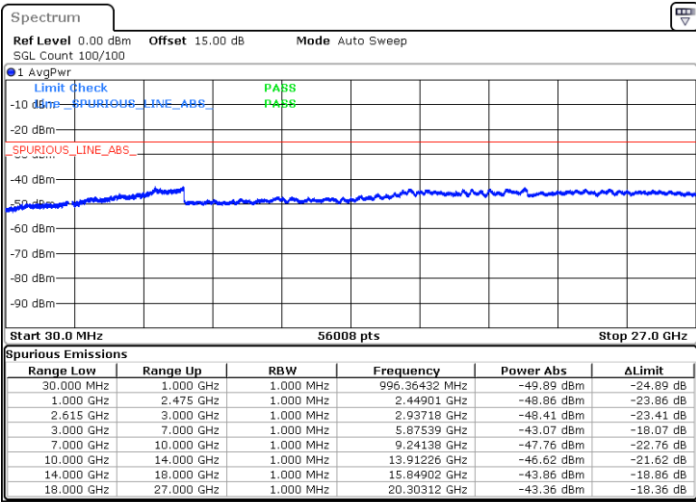

LTE Band 7C / 15MHz+20MHz

64QAM

Lowest Channel / 1RB0 and 1RB99

Lowest Channel / 1RB74 and 1RB0

Date: 4.JAN.2021 19:35:20

Date: 4.JAN.2021 19:46:36

Lowest Channel / FullIRB

N/A

Date: 4.JAN.2021 19:32:24

LTE Band 7C / 15MHz+20MHz

64QAM

Middle Channel / 1RB0 and 1RB9

Middle Channel / 1RB74 and 1RB0

Date: 4.JAN.2021 19:56:21

Date: 4.JAN.2021 20:03:53

Middle Channel / FullIRB

N/A

Date: 4.JAN.2021 19:54:46

LTE Band 7C / 15MHz+20MHz

64QAM

Highest Channel / 1RB0 and 1RB99

Highest Channel / 1RB74 and 1RB0

Date: 4.JAN.2021 20:24:55

Date: 4.JAN.2021 20:34:27

Highest Channel / FullIRB

N/A

Date: 4.JAN.2021 20:22:51

LTE Band 7C / 20MHz+10MHz

64QAM

Lowest Channel / 1RB0 and 1RB49

Lowest Channel / 1RB99 and 1RB0

Date: 4.JAN.2021 05:40:51