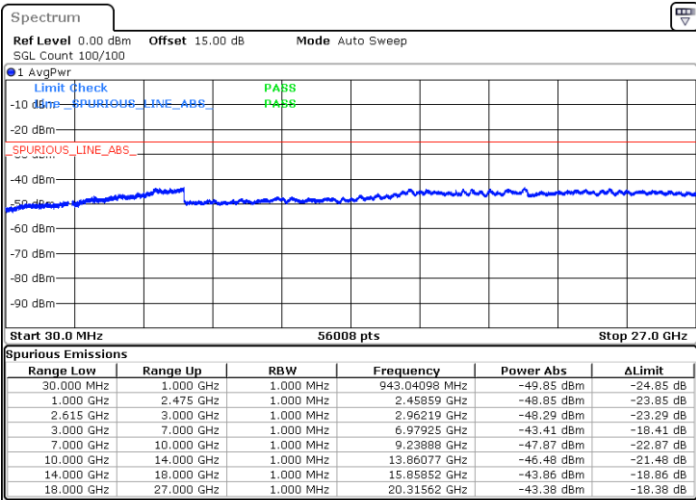

Date: 4.JAN.2021 05:13:42

LTE Band 7C / 20MHz+20MHz

64QAM

Lowest Channel / 1RB0 and 1RB99

Lowest Channel / 1RB99 and 1RB0

Date: 4.JAN.2021 03:18:11

Date: 4.JAN.2021 03:29:05

Lowest Channel / FullRB

N/A

Date: 4.JAN.2021 03:14:10

LTE Band 7C / 20MHz+20MHz

64QAM

Middle Channel / 1RB0 and 1RB99

Middle Channel / 1RB99 and 1RB0

Date: 4.JAN.2021 03:38:47

Date: 4.JAN.2021 03:46:30

Middle Channel / FullIRB

N/A

Date: 4.JAN.2021 03:37:01

LTE Band 7C / 20MHz+20MHz

64QAM

Highest Channel / 1RB0 and 1RB99

Highest Channel / 1RB99 and 1RB0

Date: 4.JAN.2021 04:07:39

Date: 4.JAN.2021 04:19:20

Highest Channel / FullIRB

N/A

Date: 4.JAN.2021 04:21:27

LTE Band 41C

26dB Bandwidth

Mode	LTE Band 41C : 26dB BW(MHz)				
QPSK					
BW	5MHz+20MHz	10MHz+15MHz	10MHz+20MHz	15MHz+10MHz	15MHz+15MHz
Lowest CH	24.83	25.28	29.73	25.23	30.69
Middle CH	24.93	25.33	29.67	25.13	30.57
Highest CH	24.93	25.23	29.79	25.03	30.57
BW	15MHz+20MHz	20MHz+5MHz	20MHz+10MHz	20MHz+15MHz	20MHz+20MHz
Lowest CH	34.83	24.83	30.09	34.90	39.96
Middle CH	34.90	24.93	30.03	34.90	39.88
Highest CH	34.97	24.83	30.03	35.04	39.88