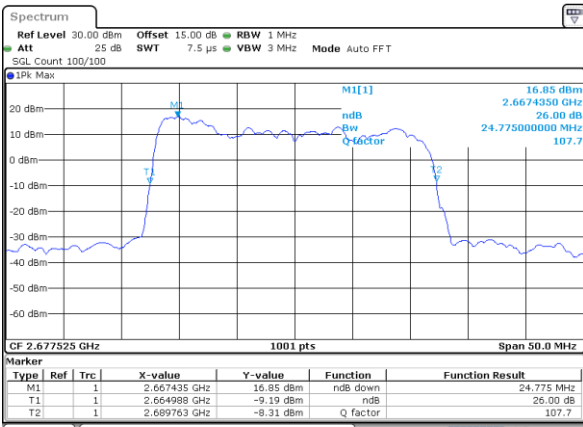

LTE Band 41C

QPSK

Lowest Channel / 20MHz+15MHz

Date: 30, DEC, 2020 15:10:58

Lowest Channel / 20MHz+20MHz

Date: 31, DEC, 2020 14:08:05

Middle Channel / 20MHz+15MHz

Date: 30, DEC, 2020 15:48:35

Middle Channel / 20MHz+20MHz

Date: 31, DEC, 2020 14:03:13

Highest Channel / 20MHz+15MHz

Date: 4, JAN, 2021 09:05:07

Highest Channel / 20MHz+20MHz

Date: 31, DEC, 2020 15:03:26

LTE Band 41C

16QAM

Lowest Channel / 5MHz+20MHz

Date: 27, DEC, 2020 13:47:21

Lowest Channel / 10MHz+15MHz

Date: 28, DEC, 2020 10:11:07

Middle Channel / 5MHz+20MHz

Date: 27, DEC, 2020 14:43:59

Middle Channel / 10MHz+15MHz

Date: 28, DEC, 2020 10:13:22

Highest Channel / 5MHz+20MHz

Date: 27, DEC, 2020 15:25:00

Highest Channel / 10MHz+15MHz

Date: 28, DEC, 2020 16:13:38