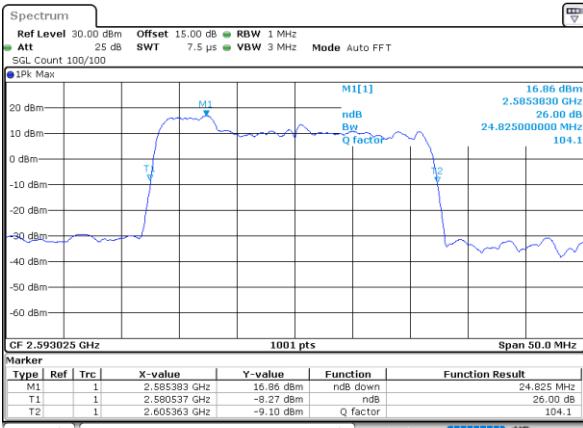

Middle Channel / 20MHz+20MHz

Date: 31, DEC, 2020 14:03:13

Highest Channel / 20MHz+15MHz

Date: 4, JAN, 2021 09:05:07

Highest Channel / 20MHz+20MHz

Date: 31, DEC, 2020 15:03:26

LTE Band 41C

16QAM

Lowest Channel / 5MHz+20MHz

Date: 27, DEC, 2020 13:47:21

Lowest Channel / 10MHz+15MHz

Date: 28, DEC, 2020 10:11:07

Middle Channel / 5MHz+20MHz

Date: 27, DEC, 2020 14:43:59

Middle Channel / 10MHz+15MHz

Date: 28, DEC, 2020 10:13:22

Highest Channel / 5MHz+20MHz

Date: 27, DEC, 2020 15:25:00

Highest Channel / 10MHz+15MHz

Date: 28, DEC, 2020 16:13:38