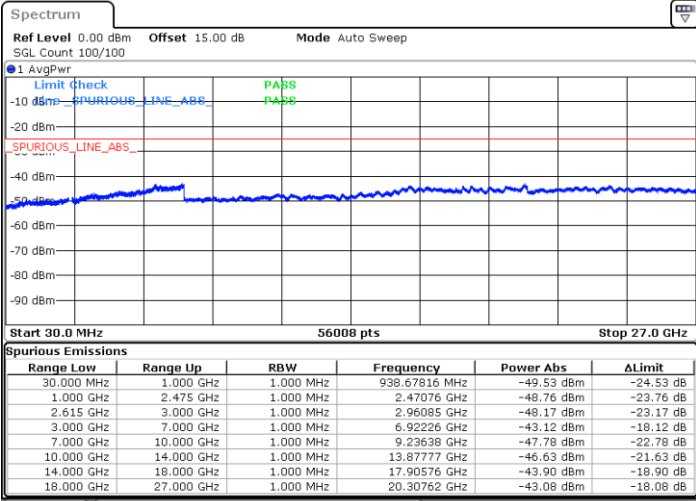

Date: 4.JAN.2021 05:56:53

Date: 4.JAN.2021 06:05:40

Middle Channel / FullIRB

N/A

Date: 4.JAN.2021 05:55:43

LTE Band 7C / 20MHz+10MHz

64QAM

Highest Channel / 1RB0 and 1RB49

Highest Channel / 1RB99 and 1RB0

Date: 4.JAN.2021 18:59:09

Date: 4.JAN.2021 19:15:23

Highest Channel / FullIRB

N/A

Date: 4.JAN.2021 18:57:27

LTE Band 7C / 20MHz+15MHz

64QAM

Lowest Channel / 1RB0 and 1RB74

Lowest Channel / 1RB99 and 1RB0

Date: 4.JAN.2021 04:32:55

Date: 4.JAN.2021 04:45:56

Lowest Channel / FullRB

N/A

Date: 4.JAN.2021 04:31:04

LTE Band 7C / 20MHz+15MHz