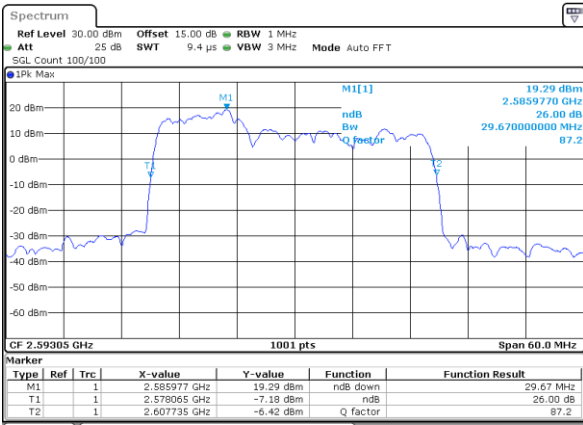

Middle Channel / 10MHz+15MHz

Date: 28, DEC, 2020 10:13:06

Highest Channel / 5MHz+20MHz

Date: 27, DEC, 2020 15:24:43

Highest Channel / 10MHz+15MHz

Date: 28, DEC, 2020 16:39:52

LTE Band 41C

QPSK

Lowest Channel / 10MHz+20MHz

Date: 29, DEC, 2020 02:08:20

Lowest Channel / 15MHz+10MHz

Date: 28, DEC, 2020 17:01:14

Middle Channel / 10MHz+20MHz

Date: 29, DEC, 2020 02:07:01

Middle Channel / 15MHz+10MHz

Date: 29, DEC, 2020 00:39:20

Highest Channel / 10MHz+20MHz

Date: 29, DEC, 2020 02:05:22

Highest Channel / 15MHz+10MHz

Date: 29, DEC, 2020 01:28:01

LTE Band 41C

QPSK

Lowest Channel / 15MHz+15MHz

Date: 30, DEC, 2020 08:45:05

Lowest Channel / 15MHz+20MHz

Date: 30, DEC, 2020 11:26:11

Middle Channel / 15MHz+15MHz

Date: 30, DEC, 2020 10:36:35

Middle Channel / 15MHz+20MHz

Date: 30, DEC, 2020 13:52:29

Highest Channel / 15MHz+15MHz

Date: 30, DEC, 2020 10:57:48