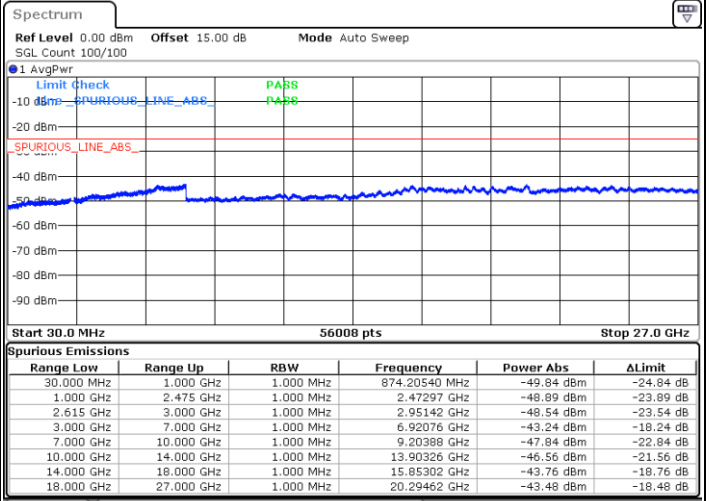

Date: 4.JAN.2021 05:56:53

Date: 4.JAN.2021 06:05:40

Middle Channel / FullIRB

N/A

Date: 4.JAN.2021 05:55:43

LTE Band 7C / 20MHz+10MHz

64QAM

Highest Channel / 1RB0 and 1RB49

Highest Channel / 1RB99 and 1RB0

Date: 4.JAN.2021 18:59:09

Date: 4.JAN.2021 19:15:23

Highest Channel / FullIRB

N/A

Date: 4.JAN.2021 18:57:27

LTE Band 7C / 20MHz+15MHz

64QAM

Lowest Channel / 1RB0 and 1RB74

Lowest Channel / 1RB99 and 1RB0

Date: 4.JAN.2021 04:32:55

Date: 4.JAN.2021 04:45:56

Lowest Channel / FullRB

N/A

Date: 4.JAN.2021 04:31:04

LTE Band 7C / 20MHz+15MHz