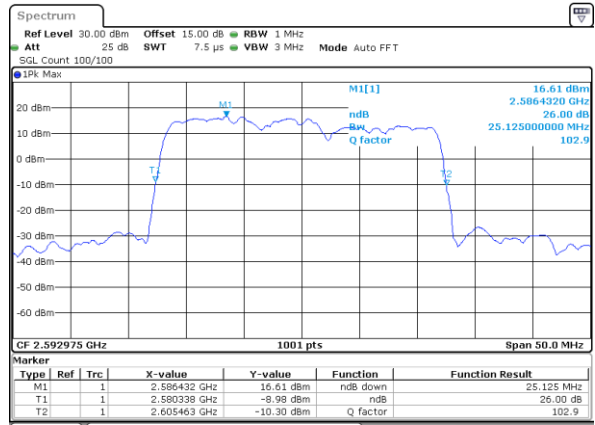

Middle Channel / 10MHz+15MHz

Date: 28, DEC, 2020 10:13:06

Highest Channel / 5MHz+20MHz

Date: 27, DEC, 2020 15:24:43

Highest Channel / 10MHz+15MHz

Date: 28, DEC, 2020 16:39:52

LTE Band 41C

QPSK

Lowest Channel / 10MHz+20MHz

Date: 29, DEC, 2020 02:08:20

Lowest Channel / 15MHz+10MHz

Date: 28, DEC, 2020 17:01:14

Middle Channel / 10MHz+20MHz

Date: 29, DEC, 2020 02:07:01

Middle Channel / 15MHz+10MHz

Date: 29, DEC, 2020 00:39:20

Highest Channel / 10MHz+20MHz

Date: 29, DEC, 2020 02:05:22

Highest Channel / 15MHz+10MHz

Date: 29, DEC, 2020 01:28:01

LTE Band 41C

QPSK

Lowest Channel / 15MHz+15MHz

Date: 30, DEC, 2020 08:45:05

Lowest Channel / 15MHz+20MHz

Date: 30, DEC, 2020 11:26:11

Middle Channel / 15MHz+15MHz

Date: 30, DEC, 2020 10:36:35

Middle Channel / 15MHz+20MHz

Date: 30, DEC, 2020 13:52:29

Highest Channel / 15MHz+15MHz

Date: 30, DEC, 2020 10:57:48