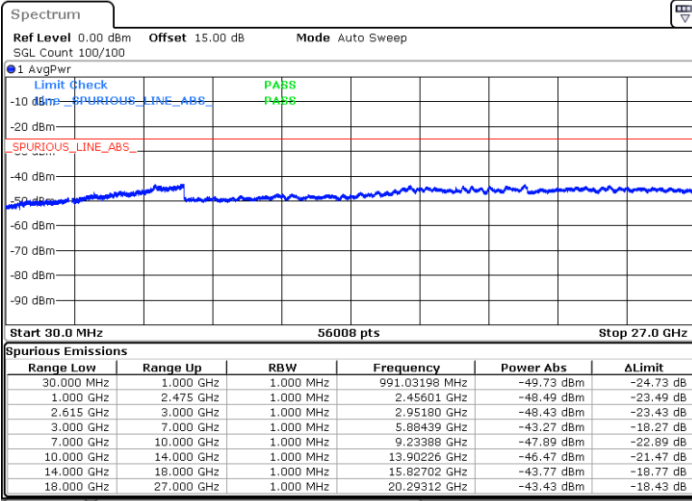

Middle Channel / 1RB0 and 1RB74

Middle Channel / 1RB74 and 1RB0

Date: 4.JAN.2021 21:19:24

Date: 4.JAN.2021 21:35:46

Middle Channel / FullRB

N/A

Date: 4.JAN.2021 21:07:10

LTE Band 7C / 15MHz+15MHz

64QAM

Highest Channel / 1RB0 and 1RB74

Highest Channel / 1RB74 and 1RB0

Date: 4.JAN.2021 21:52:04

Date: 4.JAN.2021 22:04:02

Highest Channel / FullIRB

N/A

Date: 4.JAN.2021 21:49:35

LTE Band 7C / 15MHz+20MHz

64QAM

Lowest Channel / 1RB0 and 1RB99

Lowest Channel / 1RB74 and 1RB0

Date: 4.JAN.2021 19:35:20

Date: 4.JAN.2021 19:46:36

Lowest Channel / FullIRB

N/A