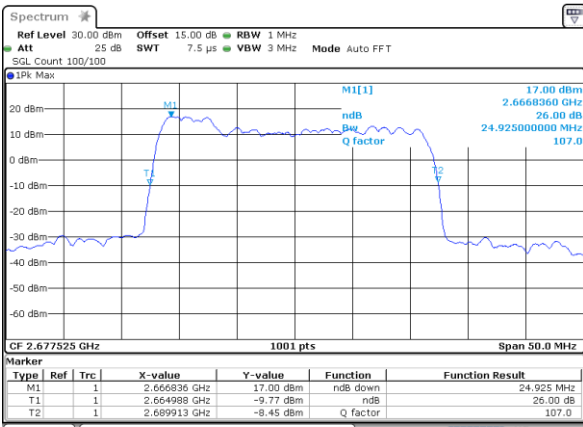

Mode	LTE Band 41C : 26dB BW(MHz)				
64QAM					
BW	5MHz+20MHz	10MHz+15MHz	10MHz+20MHz	15MHz+10MHz	15MHz+15MHz
Lowest CH	24.83	25.28	29.67	25.23	30.63
Middle CH	24.83	25.13	29.79	25.08	30.69
Highest CH	24.93	25.28	29.61	25.08	30.57
BW	15MHz+20MHz	20MHz+5MHz	20MHz+10MHz	20MHz+15MHz	20MHz+20MHz
Lowest CH	34.83	24.78	30.03	34.97	39.72
Middle CH	35.04	24.88	29.97	34.90	39.96
Highest CH	34.97	24.88	29.97	34.97	39.96

LTE Band 41C

QPSK

Lowest Channel / 5MHz+20MHz

Date: 27, DEC, 2020 13:31:45

Lowest Channel / 10MHz+15MHz

Date: 28, DEC, 2020 10:12:40

Middle Channel / 5MHz+20MHz

Date: 27, DEC, 2020 14:43:44

Middle Channel / 10MHz+15MHz

Date: 28, DEC, 2020 10:13:06

Highest Channel / 5MHz+20MHz

Date: 27, DEC, 2020 15:24:43

Highest Channel / 10MHz+15MHz

Date: 28, DEC, 2020 16:39:52

LTE Band 41C

QPSK