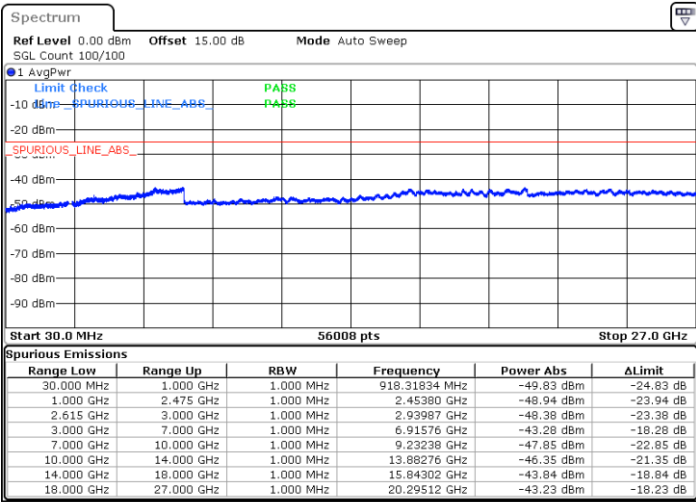

N/A

Date: 5.JAN.2021 00:15:46

LTE Band 7C / 15MHz+10MHz

64QAM

Lowest Channel / 1RB0 and 1RB49

Lowest Channel / 1RB74 and 1RB0

Date: 5.JAN.2021 00:49:17

Date: 5.JAN.2021 01:00:22

Lowest Channel / FullRB

N/A

Date: 5.JAN.2021 00:46:56

LTE Band 7C / 15MHz+10MHz

64QAM

Middle Channel / 1RB0 and 1RB49

Middle Channel / 1RB74 and 1RB0

Date: 5.JAN.2021 01:12:29

Date: 5.JAN.2021 01:19:07

Middle Channel / FullIRB

N/A

Date: 5.JAN.2021 01:10:46

LTE Band 7C / 15MHz+10MHz

64QAM

Highest Channel / 1RB0 and 1RB49

Highest Channel / 1RB74 and 1RB0

Date: 5.JAN.2021 01:36:38

Date: 5.JAN.2021 01:49:59

Highest Channel / FullIRB

N/A

Date: 5.JAN.2021 01:33:51

LTE Band 7C / 15MHz+15MHz

64QAM

Lowest Channel / 1RB0 and 1RB74