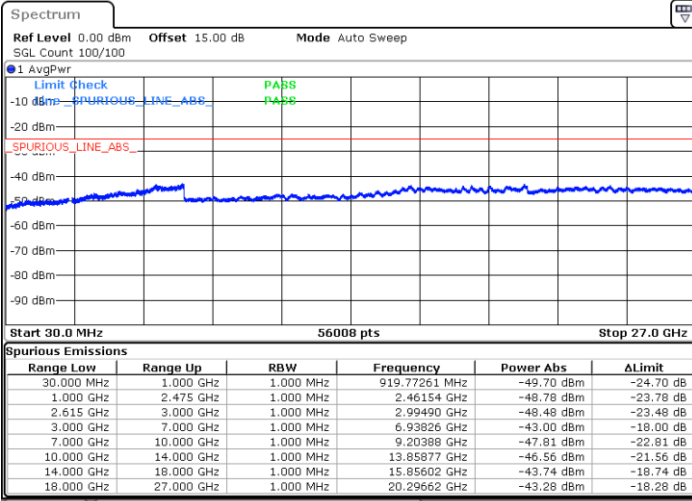

Date: 4.JAN.2021 23:23:37

LTE Band 7C / 10MHz+20MHz

64QAM

Highest Channel / 1RB0 and 1RB99

Highest Channel / 1RB49 and 1RB0

Date: 5.JAN.2021 00:18:07

Date: 5.JAN.2021 00:34:59

Highest Channel / FullIRB

N/A

Date: 5.JAN.2021 00:15:46

LTE Band 7C / 15MHz+10MHz

64QAM

Lowest Channel / 1RB0 and 1RB49

Lowest Channel / 1RB74 and 1RB0

Date: 5.JAN.2021 00:49:17

Date: 5.JAN.2021 01:00:22

Lowest Channel / FullRB

N/A

Date: 5.JAN.2021 00:46:56

LTE Band 7C / 15MHz+10MHz

64QAM

Middle Channel / 1RB0 and 1RB49

Middle Channel / 1RB74 and 1RB0

Date: 5.JAN.2021 01:12:29

Date: 5.JAN.2021 01:19:07

Middle Channel / FullIRB

N/A

Date: 5.JAN.2021 01:10:46

LTE Band 7C / 15MHz+10MHz

64QAM

Highest Channel / 1RB0 and 1RB49

Highest Channel / 1RB74 and 1RB0