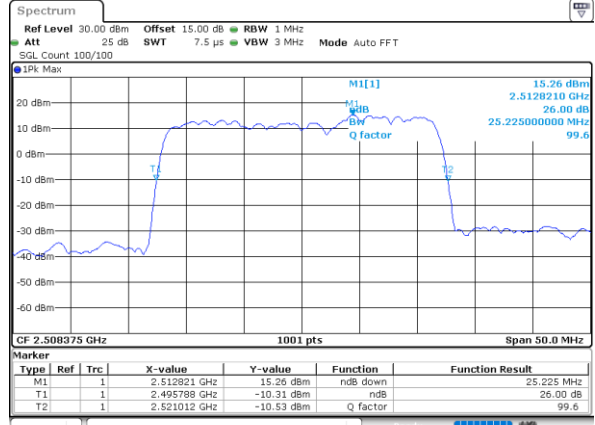

LTE Band 41C

QPSK

Lowest Channel / 5MHz+20MHz

Date: 27, DEC, 2020 13:31:45

Lowest Channel / 10MHz+15MHz

Date: 28, DEC, 2020 10:12:40

Middle Channel / 5MHz+20MHz

Date: 27, DEC, 2020 14:43:44

Middle Channel / 10MHz+15MHz

Date: 28, DEC, 2020 10:13:06

Highest Channel / 5MHz+20MHz

Date: 27, DEC, 2020 15:24:43

Highest Channel / 10MHz+15MHz

Date: 28, DEC, 2020 16:39:52

LTE Band 41C

QPSK

Lowest Channel / 10MHz+20MHz

Date: 29, DEC, 2020 02:08:20

Lowest Channel / 15MHz+10MHz

Date: 28, DEC, 2020 17:01:14

Middle Channel / 10MHz+20MHz

Date: 29, DEC, 2020 02:07:01

Middle Channel / 15MHz+10MHz

Date: 29, DEC, 2020 00:39:20

Highest Channel / 10MHz+20MHz

Date: 29, DEC, 2020 02:05:22

Highest Channel / 15MHz+10MHz

Date: 29, DEC, 2020 01:28:01

LTE Band 41C

QPSK

Lowest Channel / 15MHz+15MHz

Date: 30, DEC, 2020 08:45:05