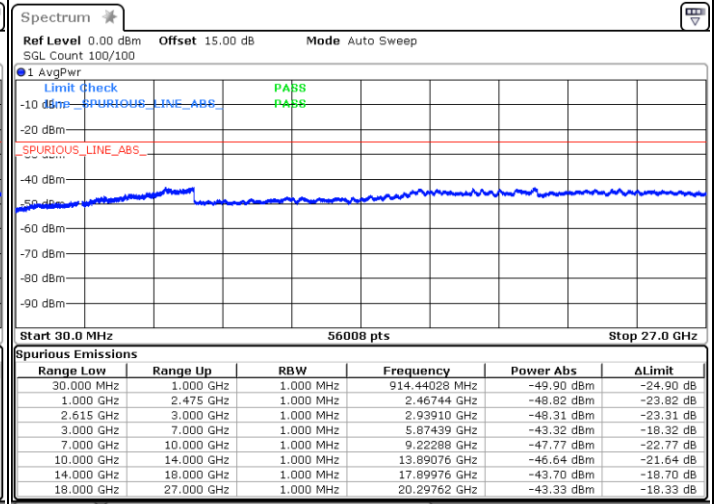

N/A

Date: 5.JAN.2021 00:15:46

LTE Band 7C / 15MHz+10MHz

64QAM

Lowest Channel / 1RB0 and 1RB49

Lowest Channel / 1RB74 and 1RB0

Date: 5.JAN.2021 00:49:17

Date: 5.JAN.2021 01:00:22

Lowest Channel / FullRB

N/A

Date: 5.JAN.2021 00:46:56

LTE Band 7C / 15MHz+10MHz

64QAM

Middle Channel / 1RB0 and 1RB49

Middle Channel / 1RB74 and 1RB0

Date: 5.JAN.2021 01:12:29

Date: 5.JAN.2021 01:19:07

Middle Channel / FullIRB

N/A

Date: 5.JAN.2021 01:10:46

LTE Band 7C / 15MHz+10MHz

64QAM

Highest Channel / 1RB0 and 1RB49

Highest Channel / 1RB74 and 1RB0

Date: 5.JAN.2021 01:36:38

Date: 5.JAN.2021 01:49:59

Highest Channel / FullIRB

N/A

Date: 5.JAN.2021 01:33:51

LTE Band 7C / 15MHz+15MHz

64QAM

Lowest Channel / 1RB0 and 1RB74