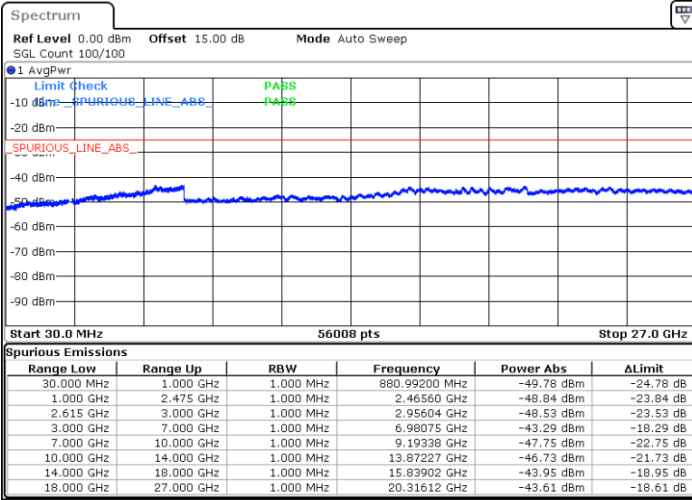

Date: 4.JAN.2021 23:23:37

LTE Band 7C / 10MHz+20MHz

64QAM

Highest Channel / 1RB0 and 1RB99

Highest Channel / 1RB49 and 1RB0

Date: 5.JAN.2021 00:18:07

Date: 5.JAN.2021 00:34:59

Highest Channel / FullIRB

N/A

Date: 5.JAN.2021 00:15:46

LTE Band 7C / 15MHz+10MHz

64QAM

Lowest Channel / 1RB0 and 1RB49

Lowest Channel / 1RB74 and 1RB0

Date: 5.JAN.2021 00:49:17

Date: 5.JAN.2021 01:00:22

Lowest Channel / FullRB

N/A

Date: 5.JAN.2021 00:46:56

LTE Band 7C / 15MHz+10MHz

64QAM

Middle Channel / 1RB0 and 1RB49

Middle Channel / 1RB74 and 1RB0

Date: 5.JAN.2021 01:12:29

Date: 5.JAN.2021 01:19:07

Middle Channel / FullIRB

N/A

Date: 5.JAN.2021 01:10:46

LTE Band 7C / 15MHz+10MHz

64QAM

Highest Channel / 1RB0 and 1RB49

Highest Channel / 1RB74 and 1RB0