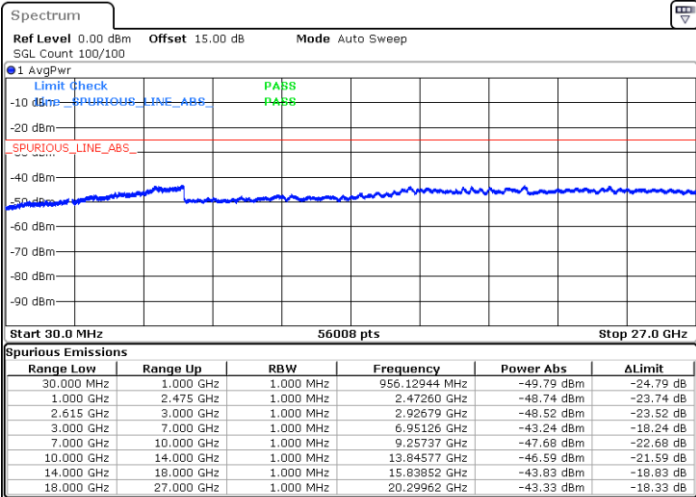

Lowest Channel / FullRB

N/A

Date: 5.JAN.2021 00:46:56

LTE Band 7C / 15MHz+10MHz

64QAM

Middle Channel / 1RB0 and 1RB49

Middle Channel / 1RB74 and 1RB0

Date: 5.JAN.2021 01:12:29

Date: 5.JAN.2021 01:19:07

Middle Channel / FullIRB

N/A

Date: 5.JAN.2021 01:10:46

LTE Band 7C / 15MHz+10MHz

64QAM

Highest Channel / 1RB0 and 1RB49

Highest Channel / 1RB74 and 1RB0

Date: 5.JAN.2021 01:36:38

Date: 5.JAN.2021 01:49:59

Highest Channel / FullIRB

N/A

Date: 5.JAN.2021 01:33:51

LTE Band 7C / 15MHz+15MHz

64QAM

Lowest Channel / 1RB0 and 1RB74

Lowest Channel / 1RB74 and 1RB0

Date: 4.JAN.2021 20:46:27

Date: 4.JAN.2021 20:58:45

Lowest Channel / FullRB

N/A

Date: 4.JAN.2021 20:43:31

LTE Band 7C / 15MHz+15MHz

64QAM