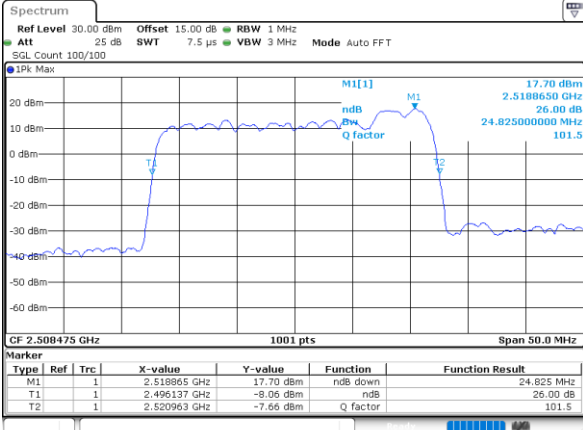

Lowest Channel / 15MHz+20MHz

Date: 30, DEC, 2020 11:26:11

Middle Channel / 15MHz+15MHz

Date: 30, DEC, 2020 10:36:35

Middle Channel / 15MHz+20MHz

Date: 30, DEC, 2020 13:52:29

Highest Channel / 15MHz+15MHz

Date: 30, DEC, 2020 10:57:48

Highest Channel / 15MHz+20MHz

Date: 30, DEC, 2020 14:41:05

LTE Band 41C

QPSK

Lowest Channel / 20MHz+5MHz

Date: 27, DEC, 2020 16:46:59

Lowest Channel / 20MHz+10MHz

Date: 29, DEC, 2020 13:57:27

Middle Channel / 20MHz+5MHz

Date: 28, DEC, 2020 09:26:24

Middle Channel / 20MHz+10MHz

Date: 29, DEC, 2020 14:15:11

Highest Channel / 20MHz+5MHz

Date: 28, DEC, 2020 09:42:40

Highest Channel / 20MHz+10MHz

Date: 29, DEC, 2020 14:13:28