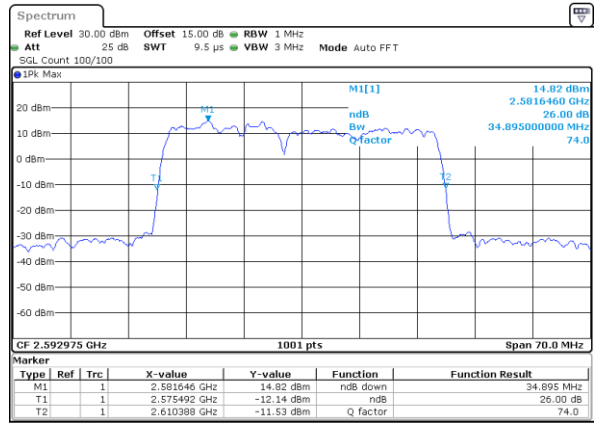

Highest Channel / 10MHz+20MHz

Date: 29, DEC, 2020 02:05:22

Highest Channel / 15MHz+10MHz

Date: 29, DEC, 2020 01:28:01

LTE Band 41C

QPSK

Lowest Channel / 15MHz+15MHz

Date: 30, DEC, 2020 08:45:05

Lowest Channel / 15MHz+20MHz

Date: 30, DEC, 2020 11:26:11

Middle Channel / 15MHz+15MHz

Date: 30, DEC, 2020 10:36:35

Middle Channel / 15MHz+20MHz

Date: 30, DEC, 2020 13:52:29

Highest Channel / 15MHz+15MHz

Date: 30, DEC, 2020 10:57:48

Highest Channel / 15MHz+20MHz

Date: 30, DEC, 2020 14:41:05

LTE Band 41C

QPSK

Lowest Channel / 20MHz+5MHz

Date: 27, DEC, 2020 16:46:59

Lowest Channel / 20MHz+10MHz

Date: 29, DEC, 2020 13:57:27

Middle Channel / 20MHz+5MHz

Date: 28, DEC, 2020 09:26:24

Middle Channel / 20MHz+10MHz

Date: 29, DEC, 2020 14:15:11

Highest Channel / 20MHz+5MHz

Date: 28, DEC, 2020 09:42:40

Highest Channel / 20MHz+10MHz

Date: 29, DEC, 2020 14:13:28