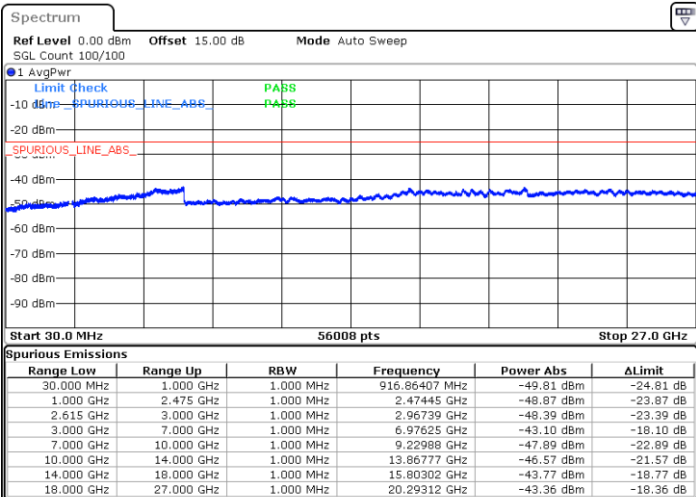

Lowest Channel / 1RB0 and 1RB74

Lowest Channel / 1RB99 and 1RB0

Date: 4.JAN.2021 04:32:55

Date: 4.JAN.2021 04:45:56

Lowest Channel / FullRB

N/A

Date: 4.JAN.2021 04:31:04

LTE Band 7C / 20MHz+15MHz

64QAM

MiddleChannel / 1RB0 and 1RB74

Middle Channel / 1RB99 and 1RB0

Date: 4.JAN.2021 04:54:05

Date: 4.JAN.2021 05:00:14

Middle Channel / FullIRB

N/A

Date: 4.JAN.2021 04:52:51

LTE Band 7C / 20MHz+15MHz

64QAM

Highest Channel / 1RB0 and 1RB74

Highest Channel / 1RB99 and 1RB0

Date: 4.JAN.2021 05:15:05

Date: 4.JAN.2021 05:25:53

Highest Channel / FullIRB

N/A

Date: 4.JAN.2021 05:13:42

LTE Band 7C / 20MHz+20MHz

64QAM

Lowest Channel / 1RB0 and 1RB99

Lowest Channel / 1RB99 and 1RB0

Date: 4.JAN.2021 03:18:11

Date: 4.JAN.2021 03:29:05

Lowest Channel / FullRB