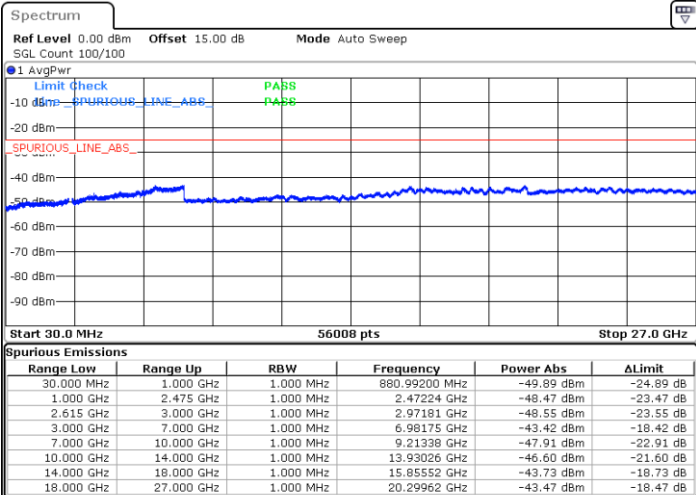

Middle Channel / 1RB0 and 1RB74

Middle Channel / 1RB74 and 1RB0

Date: 4.JAN.2021 21:19:24

Date: 4.JAN.2021 21:35:46

Middle Channel / FullRB

N/A

Date: 4.JAN.2021 21:07:10

LTE Band 7C / 15MHz+15MHz

64QAM

Highest Channel / 1RB0 and 1RB74

Highest Channel / 1RB74 and 1RB0

Date: 4.JAN.2021 21:52:04

Date: 4.JAN.2021 22:04:02

Highest Channel / FullIRB

N/A

Date: 4.JAN.2021 21:49:35

LTE Band 7C / 15MHz+20MHz

64QAM

Lowest Channel / 1RB0 and 1RB99

Lowest Channel / 1RB74 and 1RB0

Date: 4.JAN.2021 19:35:20

Date: 4.JAN.2021 19:46:36

Lowest Channel / FullIRB

N/A

Date: 4.JAN.2021 19:32:24

LTE Band 7C / 15MHz+20MHz

64QAM

Middle Channel / 1RB0 and 1RB9

Middle Channel / 1RB74 and 1RB0

Date: 4.JAN.2021 19:56:21

Date: 4.JAN.2021 20:03:53

Middle Channel / FullIRB