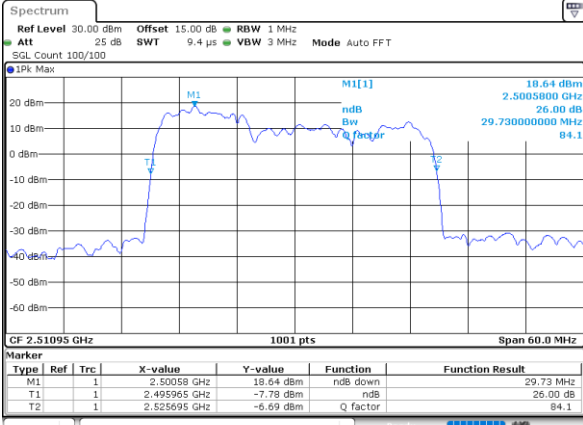

LTE Band 41C

QPSK

Lowest Channel / 5MHz+20MHz

Date: 27, DEC, 2020 13:31:45

Lowest Channel / 10MHz+15MHz

Date: 28, DEC, 2020 10:12:40

Middle Channel / 5MHz+20MHz

Date: 27, DEC, 2020 14:43:44

Middle Channel / 10MHz+15MHz

Date: 28, DEC, 2020 10:13:06

Highest Channel / 5MHz+20MHz

Date: 27, DEC, 2020 15:24:43

Highest Channel / 10MHz+15MHz

Date: 28, DEC, 2020 16:39:52

LTE Band 41C

QPSK

Lowest Channel / 10MHz+20MHz

Date: 29, DEC, 2020 02:08:20

Lowest Channel / 15MHz+10MHz

Date: 28, DEC, 2020 17:01:14

Middle Channel / 10MHz+20MHz

Date: 29, DEC, 2020 02:07:01

Middle Channel / 15MHz+10MHz

Date: 29, DEC, 2020 00:39:20

Highest Channel / 10MHz+20MHz

Date: 29, DEC, 2020 02:05:22

Highest Channel / 15MHz+10MHz

Date: 29, DEC, 2020 01:28:01

LTE Band 41C

QPSK

Lowest Channel / 15MHz+15MHz

Date: 30, DEC, 2020 08:45:05