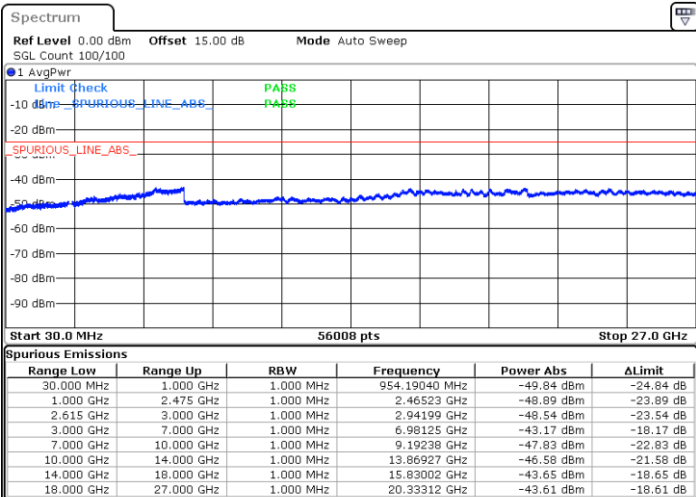

Lowest Channel / 1RB74 and 1RB0

Date: 4.JAN.2021 20:46:27

Date: 4.JAN.2021 20:58:45

Lowest Channel / FullRB

N/A

Date: 4.JAN.2021 20:43:31

LTE Band 7C / 15MHz+15MHz

64QAM

Middle Channel / 1RB0 and 1RB74

Middle Channel / 1RB74 and 1RB0

Date: 4.JAN.2021 21:19:24

Date: 4.JAN.2021 21:35:46

Middle Channel / FullRB

N/A

Date: 4.JAN.2021 21:07:10

LTE Band 7C / 15MHz+15MHz

64QAM

Highest Channel / 1RB0 and 1RB74

Highest Channel / 1RB74 and 1RB0

Date: 4.JAN.2021 21:52:04

Date: 4.JAN.2021 22:04:02

Highest Channel / FullIRB

N/A

Date: 4.JAN.2021 21:49:35

LTE Band 7C / 15MHz+20MHz

64QAM

Lowest Channel / 1RB0 and 1RB99

Lowest Channel / 1RB74 and 1RB0

Date: 4.JAN.2021 19:35:20

Date: 4.JAN.2021 19:46:36

Lowest Channel / FullIRB

N/A