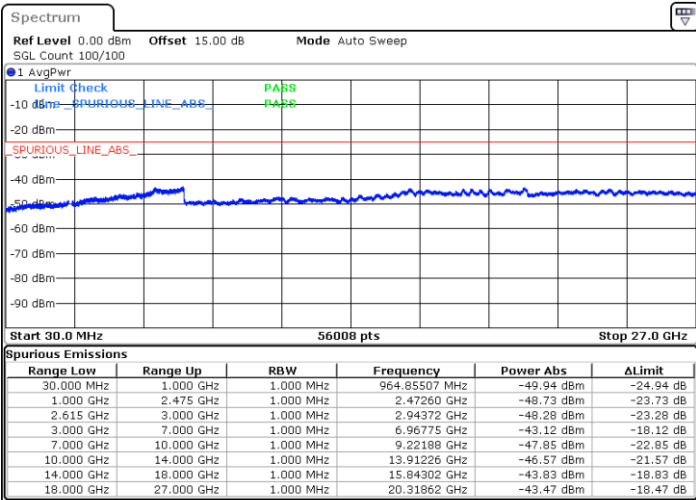

Date: 4.JAN.2021 05:13:42

LTE Band 7C / 20MHz+20MHz

64QAM

Lowest Channel / 1RB0 and 1RB99

Lowest Channel / 1RB99 and 1RB0

Date: 4.JAN.2021 03:18:11

Date: 4.JAN.2021 03:29:05

Lowest Channel / FullRB

N/A

Date: 4.JAN.2021 03:14:10

LTE Band 7C / 20MHz+20MHz

64QAM

Middle Channel / 1RB0 and 1RB99

Middle Channel / 1RB99 and 1RB0

Date: 4.JAN.2021 03:38:47

Date: 4.JAN.2021 03:46:30

Middle Channel / FullIRB

N/A

Date: 4.JAN.2021 03:37:01

LTE Band 7C / 20MHz+20MHz

64QAM

Highest Channel / 1RB0 and 1RB99

Highest Channel / 1RB99 and 1RB0

Date: 4.JAN.2021 04:07:39

Date: 4.JAN.2021 04:19:20

Highest Channel / FullIRB

N/A

Date: 4.JAN.2021 04:21:27

LTE Band 41C

26dB Bandwidth

Mode	LTE Band 41C : 26dB BW(MHz)				
QPSK					
BW	5MHz+20MHz	10MHz+15MHz	10MHz+20MHz	15MHz+10MHz	15MHz+15MHz
Lowest CH	24.83	25.28	29.73	25.23	30.69
Middle CH	24.93	25.33	29.67	25.13	30.57
Highest CH	24.93	25.23	29.79	25.03	30.57
BW	15MHz+20MHz	20MHz+5MHz	20MHz+10MHz	20MHz+15MHz	20MHz+20MHz
Lowest CH	34.83	24.83	30.09	34.90	39.96
Middle CH	34.90	24.93	30.03	34.90	39.88
Highest CH	34.97	24.83	30.03	35.04	39.88