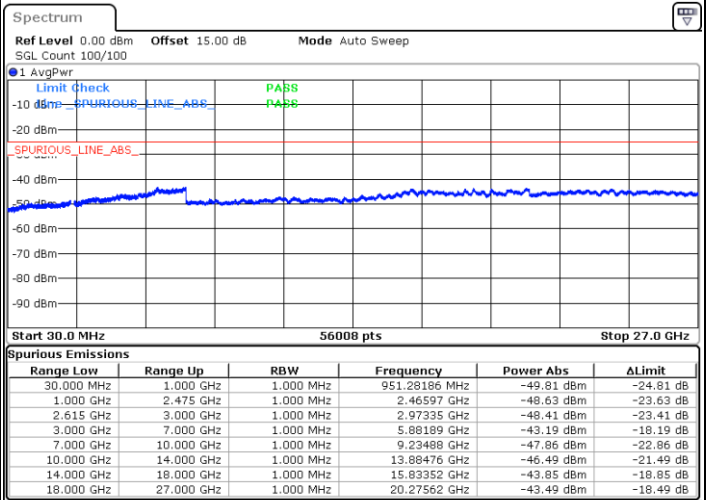

Lowest Channel / 1RB74 and 1RB0

Date: 4.JAN.2021 20:46:27

Date: 4.JAN.2021 20:58:45

Lowest Channel / FullRB

N/A

Date: 4.JAN.2021 20:43:31

LTE Band 7C / 15MHz+15MHz

64QAM

Middle Channel / 1RB0 and 1RB74

Middle Channel / 1RB74 and 1RB0

Date: 4.JAN.2021 21:19:24

Date: 4.JAN.2021 21:35:46

Middle Channel / FullRB

N/A

Date: 4.JAN.2021 21:07:10

LTE Band 7C / 15MHz+15MHz

64QAM

Highest Channel / 1RB0 and 1RB74

Highest Channel / 1RB74 and 1RB0

Date: 4.JAN.2021 21:52:04

Date: 4.JAN.2021 22:04:02

Highest Channel / FullIRB

N/A

Date: 4.JAN.2021 21:49:35

LTE Band 7C / 15MHz+20MHz

64QAM

Lowest Channel / 1RB0 and 1RB99

Lowest Channel / 1RB74 and 1RB0

Date: 4.JAN.2021 19:35:20

Date: 4.JAN.2021 19:46:36

Lowest Channel / FullIRB

N/A