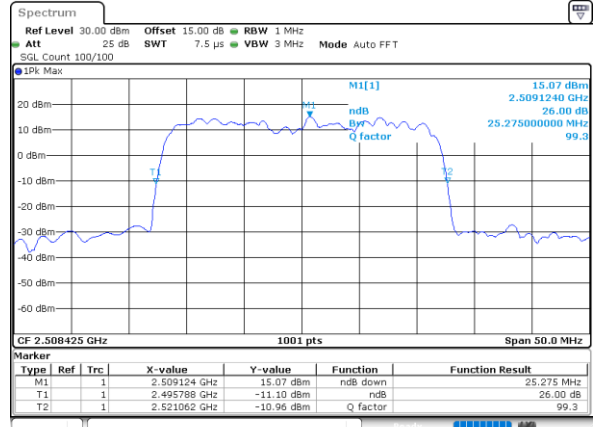

Mode	LTE Band 41C : 26dB BW(MHz)				
64QAM					
BW	5MHz+20MHz	10MHz+15MHz	10MHz+20MHz	15MHz+10MHz	15MHz+15MHz
Lowest CH	24.83	25.28	29.67	25.23	30.63
Middle CH	24.83	25.13	29.79	25.08	30.69
Highest CH	24.93	25.28	29.61	25.08	30.57
BW	15MHz+20MHz	20MHz+5MHz	20MHz+10MHz	20MHz+15MHz	20MHz+20MHz
Lowest CH	34.83	24.78	30.03	34.97	39.72
Middle CH	35.04	24.88	29.97	34.90	39.96
Highest CH	34.97	24.88	29.97	34.97	39.96

LTE Band 41C

QPSK

Lowest Channel / 5MHz+20MHz

Date: 27, DEC, 2020 13:31:45

Lowest Channel / 10MHz+15MHz

Date: 28, DEC, 2020 10:12:40

Middle Channel / 5MHz+20MHz

Date: 27, DEC, 2020 14:43:44

Middle Channel / 10MHz+15MHz

Date: 28, DEC, 2020 10:13:06

Highest Channel / 5MHz+20MHz

Date: 27, DEC, 2020 15:24:43

Highest Channel / 10MHz+15MHz

Date: 28, DEC, 2020 16:39:52

LTE Band 41C

QPSK

Lowest Channel / 10MHz+20MHz

Date: 29, DEC, 2020 02:08:20

Lowest Channel / 15MHz+10MHz

Date: 28, DEC, 2020 17:01:14

Middle Channel / 10MHz+20MHz

Date: 29, DEC, 2020 02:07:01

Middle Channel / 15MHz+10MHz

Date: 29, DEC, 2020 00:39:20