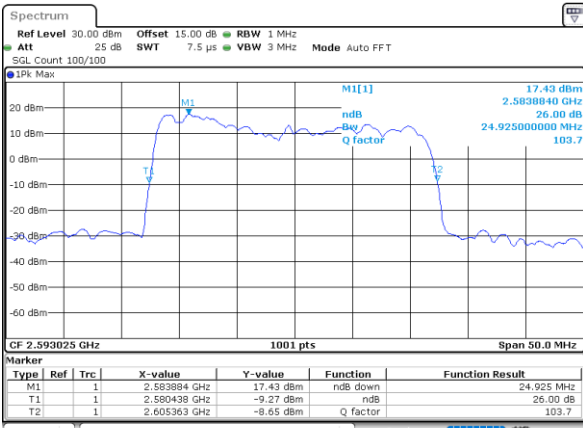

Mode	LTE Band 41C : 26dB BW(MHz)				
64QAM					
BW	5MHz+20MHz	10MHz+15MHz	10MHz+20MHz	15MHz+10MHz	15MHz+15MHz
Lowest CH	24.83	25.28	29.67	25.23	30.63
Middle CH	24.83	25.13	29.79	25.08	30.69
Highest CH	24.93	25.28	29.61	25.08	30.57
BW	15MHz+20MHz	20MHz+5MHz	20MHz+10MHz	20MHz+15MHz	20MHz+20MHz
Lowest CH	34.83	24.78	30.03	34.97	39.72
Middle CH	35.04	24.88	29.97	34.90	39.96
Highest CH	34.97	24.88	29.97	34.97	39.96

LTE Band 41C

QPSK

Lowest Channel / 5MHz+20MHz

Date: 27, DEC, 2020 13:31:45

Lowest Channel / 10MHz+15MHz

Date: 28, DEC, 2020 10:12:40

Middle Channel / 5MHz+20MHz

Date: 27, DEC, 2020 14:43:44

Middle Channel / 10MHz+15MHz

Date: 28, DEC, 2020 10:13:06

Highest Channel / 5MHz+20MHz

Date: 27, DEC, 2020 15:24:43

Highest Channel / 10MHz+15MHz

Date: 28, DEC, 2020 16:39:52

LTE Band 41C

QPSK