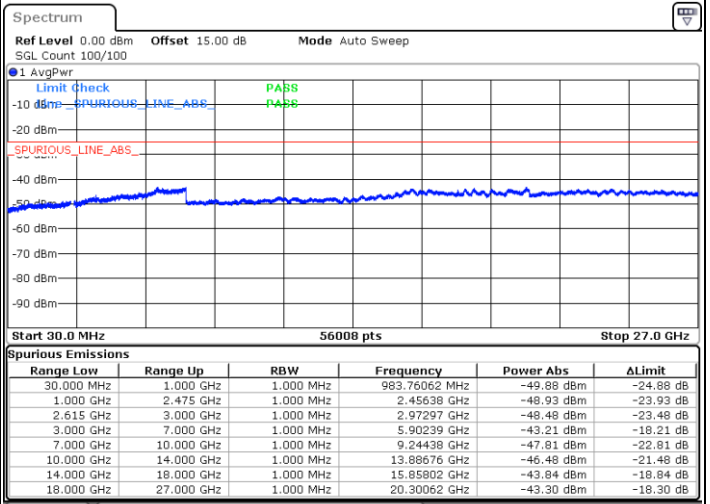

LTE Band 7C / 15MHz+20MHz

64QAM

Lowest Channel / 1RB0 and 1RB99

Lowest Channel / 1RB74 and 1RB0

Date: 4.JAN.2021 19:35:20

Date: 4.JAN.2021 19:46:36

Lowest Channel / FullIRB

N/A

Date: 4.JAN.2021 19:32:24

LTE Band 7C / 15MHz+20MHz

64QAM

Middle Channel / 1RB0 and 1RB9

Middle Channel / 1RB74 and 1RB0

Date: 4.JAN.2021 19:56:21

Date: 4.JAN.2021 20:03:53

Middle Channel / FullIRB

N/A

Date: 4.JAN.2021 19:54:46

LTE Band 7C / 15MHz+20MHz

64QAM

Highest Channel / 1RB0 and 1RB99

Highest Channel / 1RB74 and 1RB0

Date: 4.JAN.2021 20:24:55

Date: 4.JAN.2021 20:34:27

Highest Channel / FullIRB

N/A

Date: 4.JAN.2021 20:22:51

LTE Band 7C / 20MHz+10MHz

64QAM

Lowest Channel / 1RB0 and 1RB49

Lowest Channel / 1RB99 and 1RB0

Date: 4.JAN.2021 05:40:51