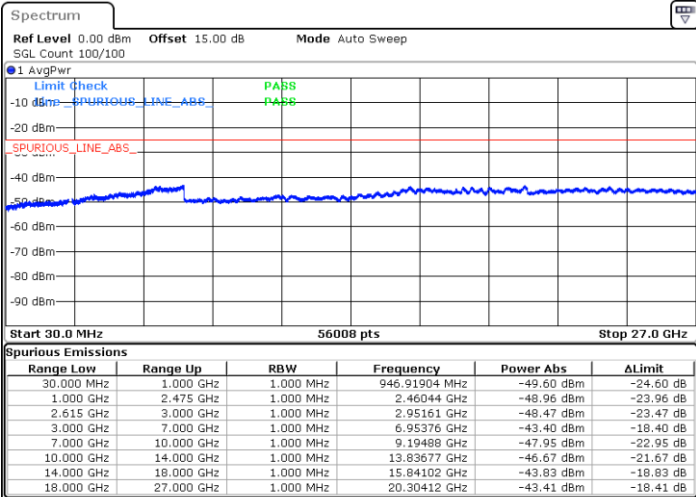

Highest Channel / 1RB99 and 1RB0

Date: 4.JAN.2021 18:59:09

Date: 4.JAN.2021 19:15:23

Highest Channel / FullIRB

N/A

Date: 4.JAN.2021 18:57:27

LTE Band 7C / 20MHz+15MHz

64QAM

Lowest Channel / 1RB0 and 1RB74

Lowest Channel / 1RB99 and 1RB0

Date: 4.JAN.2021 04:32:55

Date: 4.JAN.2021 04:45:56

Lowest Channel / FullRB

N/A

Date: 4.JAN.2021 04:31:04

LTE Band 7C / 20MHz+15MHz

LTE Band 7C / 20MHz+15MHz

64QAM

Highest Channel / 1RB0 and 1RB74

Highest Channel / 1RB99 and 1RB0

Date: 4.JAN.2021 05:15:05

Date: 4.JAN.2021 05:25:53

Highest Channel / FullIRB

N/A