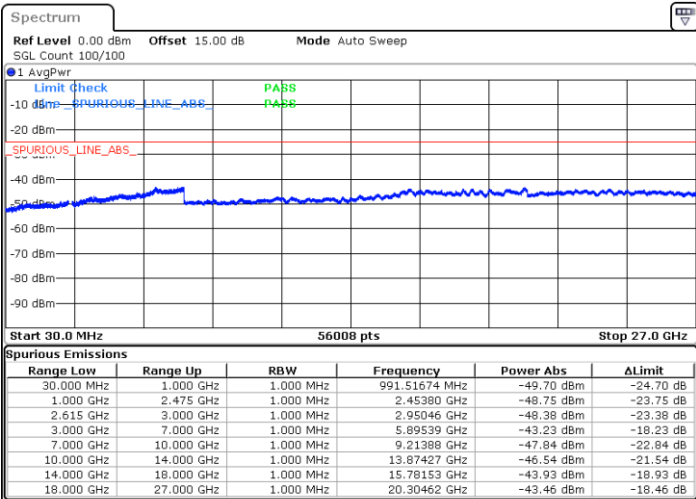

Date: 4.JAN.2021 05:13:42

LTE Band 7C / 20MHz+20MHz

64QAM

Lowest Channel / 1RB0 and 1RB99

Lowest Channel / 1RB99 and 1RB0

Date: 4.JAN.2021 03:18:11

Date: 4.JAN.2021 03:29:05

Lowest Channel / FullRB

N/A

Date: 4.JAN.2021 03:14:10

LTE Band 7C / 20MHz+20MHz

64QAM

Middle Channel / 1RB0 and 1RB99

Middle Channel / 1RB99 and 1RB0

Date: 4.JAN.2021 03:38:47

Date: 4.JAN.2021 03:46:30

Middle Channel / FullIRB

N/A

Date: 4.JAN.2021 03:37:01

LTE Band 7C / 20MHz+20MHz

64QAM

Highest Channel / 1RB0 and 1RB99

Highest Channel / 1RB99 and 1RB0

Date: 4.JAN.2021 04:07:39

Date: 4.JAN.2021 04:19:20

Highest Channel / FullIRB

N/A

Date: 4.JAN.2021 04:21:27

LTE Band 41C

26dB Bandwidth

Mode	LTE Band 41C : 26dB BW(MHz)				
QPSK					
BW	5MHz+20MHz	10MHz+15MHz	10MHz+20MHz	15MHz+10MHz	15MHz+15MHz
Lowest CH	24.83	25.28	29.73	25.23	30.69
Middle CH	24.93	25.33	29.67	25.13	30.57
Highest CH	24.93	25.23	29.79	25.03	30.57
BW	15MHz+20MHz	20MHz+5MHz	20MHz+10MHz	20MHz+15MHz	20MHz+20MHz
Lowest CH	34.83	24.83	30.09	34.90	39.96
Middle CH	34.90	24.93	30.03	34.90	39.88
Highest CH	34.97	24.83	30.03	35.04	39.88