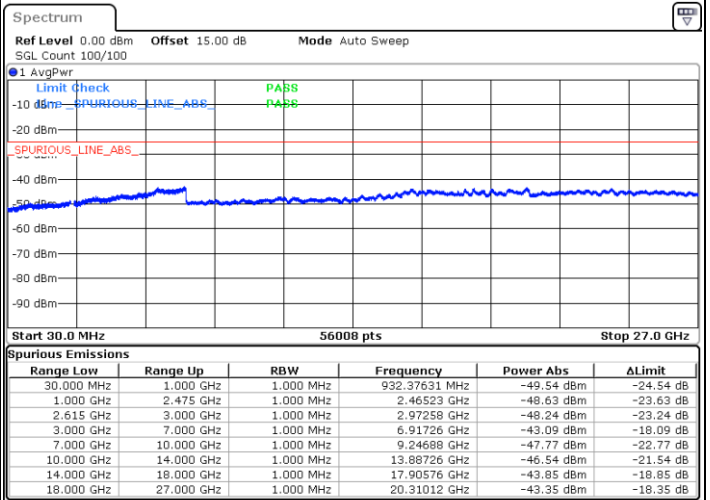

Date: 4.JAN.2021 05:00:14