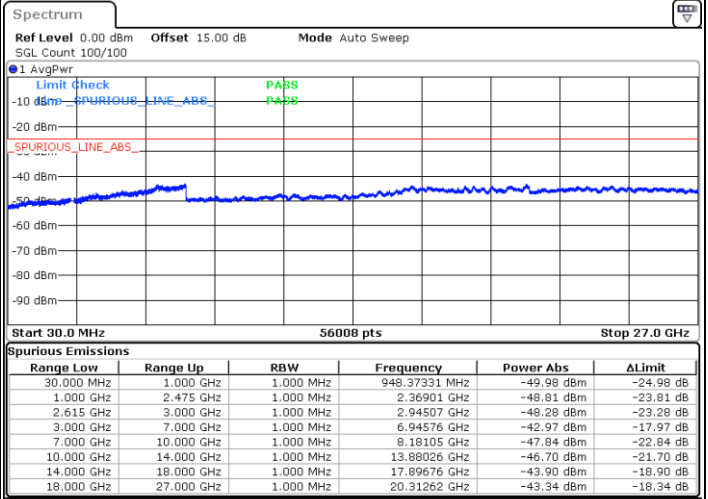

LTE Band 7C / 20MHz+15MHz

64QAM

Highest Channel / 1RB0 and 1RB74

Highest Channel / 1RB99 and 1RB0

Date: 4.JAN.2021 05:15:05

Date: 4.JAN.2021 05:25:53

Highest Channel / FullIRB

N/A

Date: 4.JAN.2021 05:13:42

LTE Band 7C / 20MHz+20MHz

64QAM

Lowest Channel / 1RB0 and 1RB99

Lowest Channel / 1RB99 and 1RB0

Date: 4.JAN.2021 03:18:11

Date: 4.JAN.2021 03:29:05

Lowest Channel / FullRB

N/A

Date: 4.JAN.2021 03:14:10

LTE Band 7C / 20MHz+20MHz

64QAM

Middle Channel / 1RB0 and 1RB99

Middle Channel / 1RB99 and 1RB0

Date: 4.JAN.2021 03:38:47

Date: 4.JAN.2021 03:46:30

Middle Channel / FullIRB

N/A

Date: 4.JAN.2021 03:37:01

LTE Band 7C / 20MHz+20MHz

64QAM

Highest Channel / 1RB0 and 1RB99

Highest Channel / 1RB99 and 1RB0

Date: 4.JAN.2021 04:07:39