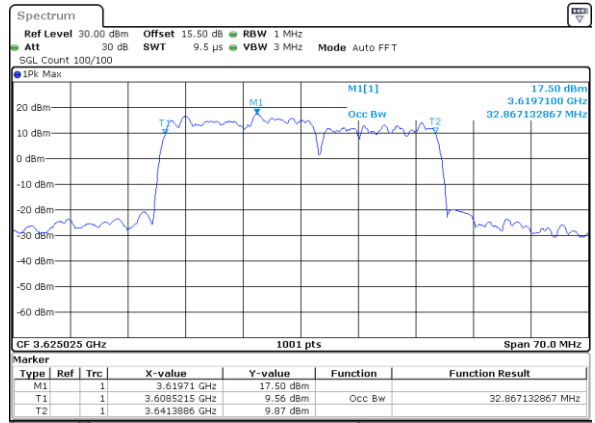

Date: 22.FEB.2021 11:48:34

Middle Channel / 15MHz+20MHz

Date: 23.FEB.2021 13:45:12

Middle Channel / 20MHz+5MHz

Date: 22.FEB.2021 11:52:09

Highest Channel / 15MHz+20MHz

Date: 23.FEB.2021 13:48:35

Highest Channel / 20MHz+5MHz

Date: 22.FEB.2021 11:55:45

LTE Band 48C

16QAM

Lowest Channel / 20MHz+10MHz

Date: 23.FEB.2021 13:54:32

Lowest Channel / 20MHz+15MHz

Date: 23.FEB.2021 14:55:16

Middle Channel / 20MHz+10MHz

Date: 23.FEB.2021 13:57:54

Middle Channel / 20MHz+15MHz

Date: 23.FEB.2021 14:58:38

Highest Channel / 20MHz+10MHz

Date: 23.FEB.2021 14:01:16

Highest Channel / 20MHz+15MHz

Date: 23.FEB.2021 15:02:01

LTE Band 48C