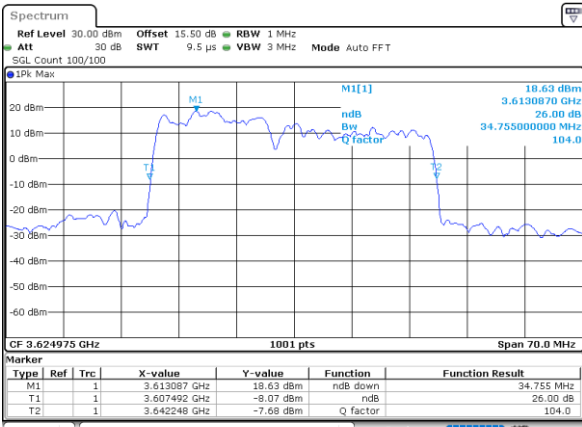

Middle Channel / 10MHz+20MHz

Date: 22.FEB.2021 13:43:50

Highest Channel / 5MHz+20MHz

Date: 22.FEB.2021 11:46:17

Highest Channel / 10MHz+20MHz

Date: 22.FEB.2021 13:48:17

LTE Band 48C

64QAM

Lowest Channel / 15MHz+20MHz

Date: 23.FEB.2021 13:42:59

Lowest Channel / 20MHz+5MHz

Date: 22.FEB.2021 11:49:42

Middle Channel / 15MHz+20MHz

Date: 23.FEB.2021 13:46:21

Middle Channel / 20MHz+5MHz

Date: 22.FEB.2021 11:53:18

Highest Channel / 15MHz+20MHz

Date: 23.FEB.2021 13:50:50

Highest Channel / 20MHz+5MHz

Date: 22.FEB.2021 11:57:59

LTE Band 48C

64QAM

Lowest Channel / 20MHz+10MHz

Date: 23.FEB.2021 13:55:41

Lowest Channel / 20MHz+15MHz

Date: 23.FEB.2021 14:15:125

Middle Channel / 20MHz+10MHz

Date: 23.FEB.2021 13:59:03

Middle Channel / 20MHz+15MHz

Date: 23.FEB.2021 14:15:47

Highest Channel / 20MHz+10MHz

Date: 23.FEB.2021 14:03:13