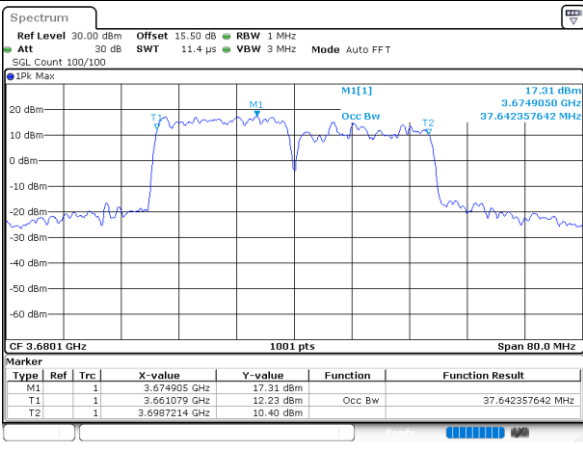

Lowest Channel / 20MHz+15MHz

Date: 23.FEB.2021 14:54:42

Middle Channel / 20MHz+10MHz

Date: 23.FEB.2021 13:57:20

Middle Channel / 20MHz+15MHz

Date: 23.FEB.2021 14:58:04

Highest Channel / 20MHz+10MHz

Date: 23.FEB.2021 14:01:51

Highest Channel / 20MHz+15MHz

Date: 23.FEB.2021 15:02:36

LTE Band 48C

QPSK

Lowest Channel / 20MHz+20MHz

N/A

Date: 23.FEB.2021 14:30:25

Middle Channel / 20MHz+20MHz

N/A

Date: 23.FEB.2021 14:33:48

Highest Channel / 20MHz+20MHz

N/A

Date: 23.FEB.2021 14:38:19

LTE Band 48C

16QAM

Lowest Channel / 5MHz+20MHz

Date: 22.FEB.2021 11:37:21

Lowest Channel / 10MHz+20MHz

Date: 22.FEB.2021 13:39:06

Middle Channel / 5MHz+20MHz

Date: 22.FEB.2021 11:40:41

Middle Channel / 10MHz+20MHz

Date: 22.FEB.2021 13:42:42

Highest Channel / 5MHz+20MHz