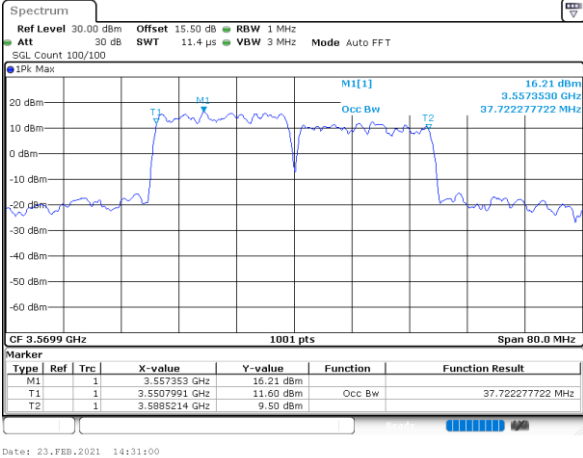

LTE Band 48C

16QAM

Lowest Channel / 20MHz+20MHz

N/A

Date: 23.FEB.2021 14:31:00