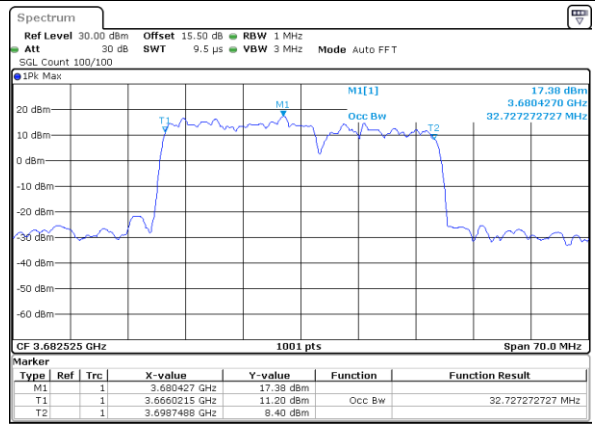

Date: 22.FEB.2021 11:55:45

LTE Band 48C

16QAM

Lowest Channel / 20MHz+10MHz

Date: 23.FEB.2021 13:54:32

Lowest Channel / 20MHz+15MHz

Date: 23.FEB.2021 14:55:16

Middle Channel / 20MHz+10MHz

Date: 23.FEB.2021 13:57:54

Middle Channel / 20MHz+15MHz

Date: 23.FEB.2021 14:58:38

Highest Channel / 20MHz+10MHz

Date: 23.FEB.2021 14:01:16

Highest Channel / 20MHz+15MHz

Date: 23.FEB.2021 15:02:01

LTE Band 48C