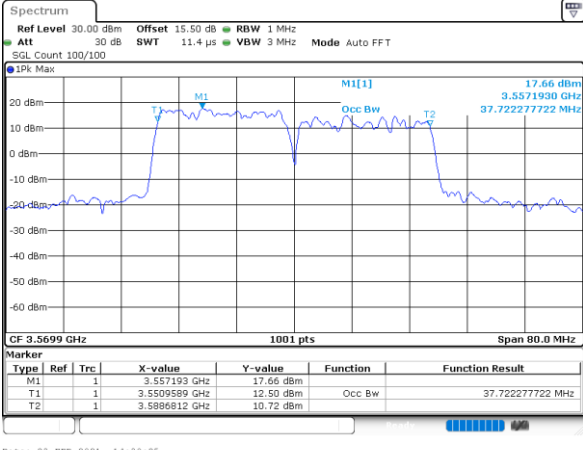

Lowest Channel / 20MHz+15MHz

Date: 23.FEB.2021 14:54:42

Middle Channel / 20MHz+10MHz

Date: 23.FEB.2021 13:57:20

Middle Channel / 20MHz+15MHz

Date: 23.FEB.2021 14:58:04

Highest Channel / 20MHz+10MHz

Date: 23.FEB.2021 14:01:51

Highest Channel / 20MHz+15MHz

Date: 23.FEB.2021 15:02:36

LTE Band 48C

QPSK

Lowest Channel / 20MHz+20MHz

N/A

Date: 23.FEB.2021 14:30:25

Middle Channel / 20MHz+20MHz

N/A

Date: 23.FEB.2021 14:33:48

Highest Channel / 20MHz+20MHz

N/A

Date: 23.FEB.2021 14:38:19

LTE Band 48C

16QAM

Lowest Channel / 5MHz+20MHz