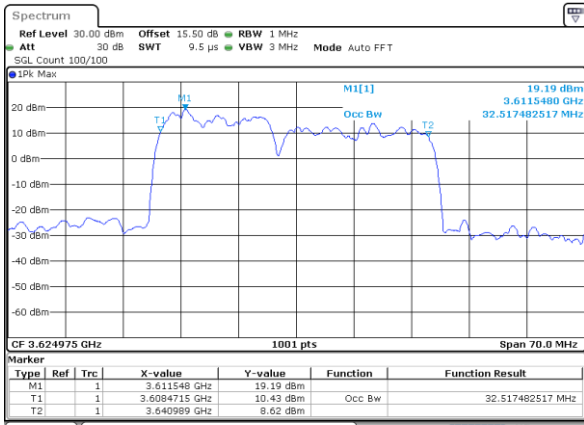

Date: 22.FEB.2021 11:37:21

Lowest Channel / 10MHz+20MHz

Date: 22.FEB.2021 13:39:06

Middle Channel / 5MHz+20MHz

Date: 22.FEB.2021 11:40:41

Middle Channel / 10MHz+20MHz

Date: 22.FEB.2021 13:42:42

Highest Channel / 5MHz+20MHz

Date: 22.FEB.2021 11:44:03

Highest Channel / 10MHz+20MHz

Date: 22.FEB.2021 13:46:03

LTE Band 48C

16QAM

Lowest Channel / 15MHz+20MHz

Date: 23.FEB.2021 13:41:50

Lowest Channel / 20MHz+5MHz

Date: 22.FEB.2021 11:48:34

Middle Channel / 15MHz+20MHz

Date: 23.FEB.2021 13:45:12

Middle Channel / 20MHz+5MHz

Date: 22.FEB.2021 11:52:09

Highest Channel / 15MHz+20MHz

Date: 23.FEB.2021 13:48:35

Highest Channel / 20MHz+5MHz