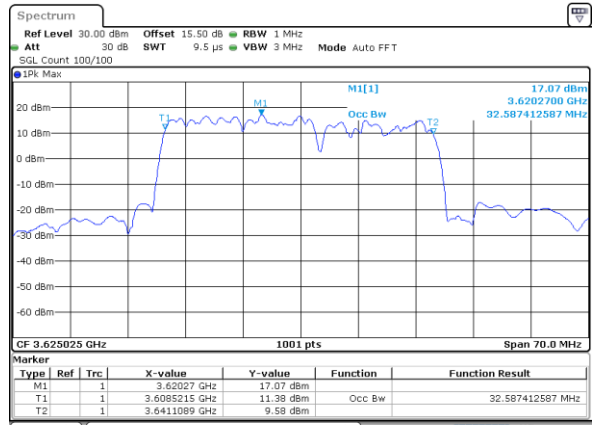

Middle Channel / 20MHz+5MHz

Date: 22.FEB.2021 11:52:44

Highest Channel / 15MHz+20MHz

Date: 23.FEB.2021 13:48:00

Highest Channel / 20MHz+5MHz

Date: 22.FEB.2021 11:55:11

LTE Band 48C

64QAM

Lowest Channel / 20MHz+10MHz

Date: 23.FEB.2021 13:55:07

Lowest Channel / 20MHz+15MHz

Date: 23.FEB.2021 14:55:51

Middle Channel / 20MHz+10MHz

Date: 23.FEB.2021 13:58:29

Middle Channel / 20MHz+15MHz

Date: 23.FEB.2021 14:59:13

Highest Channel / 20MHz+10MHz

Date: 23.FEB.2021 14:00:42

Highest Channel / 20MHz+15MHz

Date: 23.FEB.2021 15:01:26

LTE Band 48C

64QAM

Lowest Channel / 20MHz+20MHz

N/A

Middle Channel / 20MHz+20MHz

N/A

Highest Channel / 20MHz+20MHz

N/A

Conducted Band Edge

LTE Band 48C / 5MHz+20MHz

QPSK

Lowest Band Edge / 1RB0 and 1RB99