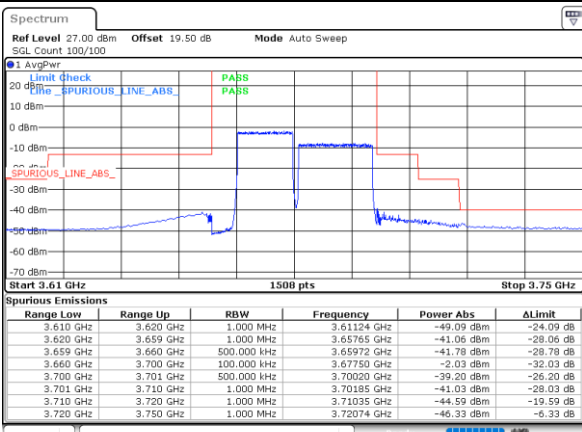

Date: 17_MAR_2021 10:32:44

Date: 17_MAR_2021 11:21:59

LTE Band 48C / 15MHz+20MHz

QPSK

Highest Band Edge / 1RB0 and 1RB99

N/A

Date: 17_MAR_2021 11:36:17

Highest Band Edge / 1RB74 and 1RB0

N/A

Date: 17_MAR_2021 11:38:55

Highest Band Edge / Full RB

N/A

Date: 17_MAR_2021 11:24:42

LTE Band 48C/ 20MHz+5MHz

QPSK

Lowest Band Edge / 1RB0 and 1RB24