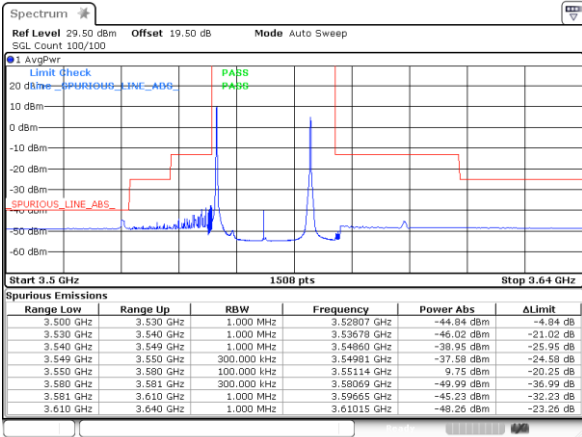

Highest Channel / 20MHz+10MHz

Date: 23.FEB.2021 14:00:42

Highest Channel / 20MHz+15MHz

Date: 23.FEB.2021 15:01:26

LTE Band 48C

64QAM

Lowest Channel / 20MHz+20MHz

N/A

Middle Channel / 20MHz+20MHz

N/A

Highest Channel / 20MHz+20MHz

N/A

Conducted Band Edge

LTE Band 48C / 5MHz+20MHz

QPSK

Lowest Band Edge / 1RB0 and 1RB99

Middle Band Edge / 1RB0 and 1RB99

Date: 11.MAR.2021 17:00:48

Date: 11.MAR.2021 17:40:11

Lowest Band Edge / 1RB24 and 1RB0

Middle Band Edge / 1RB24 and 1RB0

Date: 11.MAR.2021 17:11:58

Date: 11.MAR.2021 17:50:35

LTE Band 48C / 5MHz+20MHz

QPSK

Highest Band Edge / 1RB0 and 1RB99

N/A

Date: 11.MAR.2021 17:23:33

Highest Band Edge / 1RB24 and 1RB0

N/A

Date: 11.MAR.2021 17:14:58