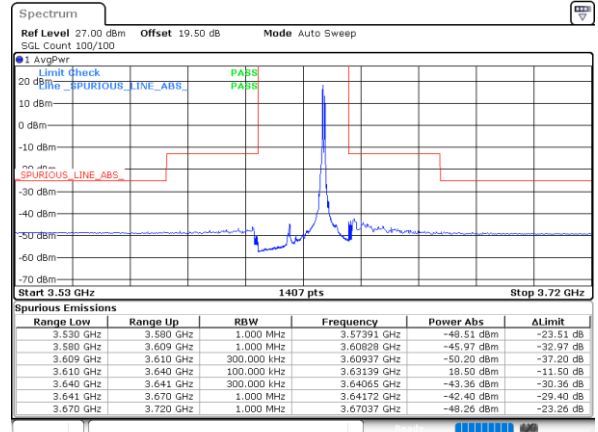

Date: 17_MAR_2021 10:32:44

Date: 17_MAR_2021 11:21:59

LTE Band 48C / 15MHz+20MHz

QPSK

Highest Band Edge / 1RB0 and 1RB99

N/A

Date: 17_MAR_2021 11:36:17

Highest Band Edge / 1RB74 and 1RB0

N/A

Date: 17_MAR_2021 11:38:55

Highest Band Edge / Full RB

N/A

Date: 17_MAR_2021 11:24:42

LTE Band 48C/ 20MHz+5MHz

QPSK

Lowest Band Edge / 1RB0 and 1RB24

Middle Band Edge / 1RB0 and 1RB24

Date: 12.MAR.2021 14:05:44

Date: 16.MAR.2021 14:33:32

Lowest Band Edge / 1RB99 and 1RB0

Middle Band Edge / 1RB99 and 1RB0

Date: 16.MAR.2021 14:15:39

Date: 16.MAR.2021 14:31:55

Lowest Band Edge / Full RB

Middle Band Edge / Full RB

Date: 12.MAR.2021 13:54:47

Date: 16.MAR.2021 14:51:32

LTE Band 48C / 20MHz+5MHz

QPSK

Highest Band Edge / 1RB0 and 1RB24

N/A