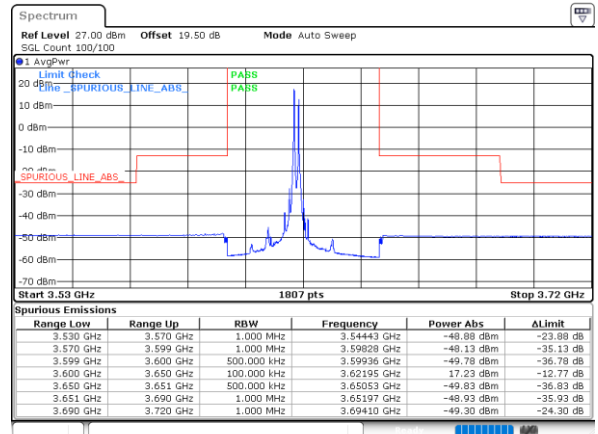

Lowest Band Edge / 1RB74 and 1RB0

Middle Band Edge / 1RB74 and 1RB0

Date: 17_MAR_2021 10:51:57

Date: 17_MAR_2021 11:04:42