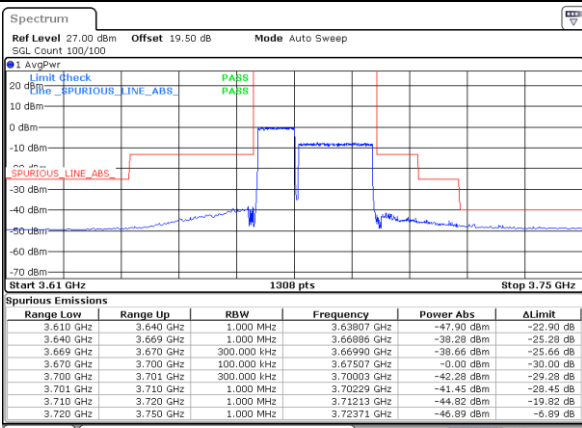

Highest Band Edge / Full RB

N/A

Date: 11.MAR.2021 17:25:46

LTE Band 48C / 10MHz+20MHz

QPSK

Lowest Band Edge / 1RB0 and 1RB99

Middle Band Edge / 1RB0 and 1RB99

Date: 16.MAR.2021 15:41:44

Date: 16.MAR.2021 16:36:43

LTE Band 48C / 10MHz+20MHz

QPSK

Highest Band Edge / 1RB0 and 1RB99

N/A

Date: 16_MAR_2021 16:55:18

Highest Band Edge / 1RB49 and 1RB0

N/A

Date: 16_MAR_2021 16:57:48

Highest Band Edge / Full RB

N/A

Date: 16_MAR_2021 16:39:14

LTE Band 48C / 15MHz+20MHz

QPSK

Lowest Band Edge / 1RB0 and 1RB99

Middle Band Edge / 1RB0 and 1RB99