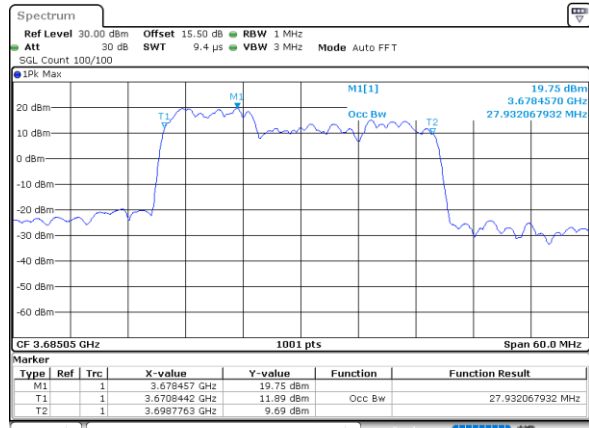

LTE Band 48C

QPSK

Lowest Channel / 5MHz+20MHz

Date: 22.FEB.2021 11:36:46

Lowest Channel / 10MHz+20MHz

Date: 22.FEB.2021 13:38:32

Middle Channel / 5MHz+20MHz

Date: 22.FEB.2021 11:40:07

Middle Channel / 10MHz+20MHz

Date: 22.FEB.2021 13:42:07

Highest Channel / 5MHz+20MHz

Date: 22.FEB.2021 11:44:38

Highest Channel / 10MHz+20MHz

Date: 22.FEB.2021 13:46:37

LTE Band 48C

QPSK

Lowest Channel / 15MHz+20MHz

Date: 23.FEB.2021 13:41:15

Lowest Channel / 20MHz+5MHz

Date: 22.FEB.2021 11:47:59

Middle Channel / 15MHz+20MHz

Date: 23.FEB.2021 13:44:38

Middle Channel / 20MHz+5MHz

Date: 22.FEB.2021 11:51:35

Highest Channel / 15MHz+20MHz

Date: 23.FEB.2021 13:49:10

Highest Channel / 20MHz+5MHz

Date: 22.FEB.2021 11:56:19

LTE Band 48C

QPSK

Lowest Channel / 20MHz+10MHz

Date: 23.FEB.2021 13:53:58