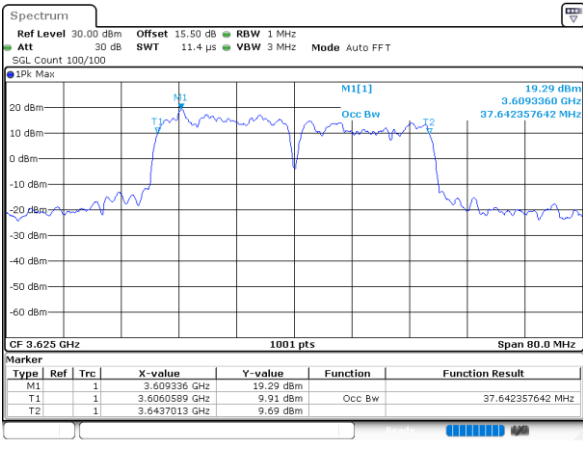

Lowest Channel / 20MHz+15MHz

Date: 23.FEB.2021 14:54:42

Middle Channel / 20MHz+10MHz

Date: 23.FEB.2021 13:57:20

Middle Channel / 20MHz+15MHz

Date: 23.FEB.2021 14:58:04

Highest Channel / 20MHz+10MHz

Date: 23.FEB.2021 14:01:51

Highest Channel / 20MHz+15MHz

Date: 23.FEB.2021 15:02:36

LTE Band 48C

QPSK

Lowest Channel / 20MHz+20MHz

N/A

Date: 23.FEB.2021 14:30:25

Middle Channel / 20MHz+20MHz

N/A

Date: 23.FEB.2021 14:33:48

Highest Channel / 20MHz+20MHz

N/A

Date: 23.FEB.2021 14:38:19

LTE Band 48C

16QAM

Lowest Channel / 5MHz+20MHz

Date: 22.FEB.2021 11:37:21

Lowest Channel / 10MHz+20MHz

Date: 22.FEB.2021 13:39:06

Middle Channel / 5MHz+20MHz

Date: 22.FEB.2021 11:40:41

Middle Channel / 10MHz+20MHz

Date: 22.FEB.2021 13:42:42

Highest Channel / 5MHz+20MHz