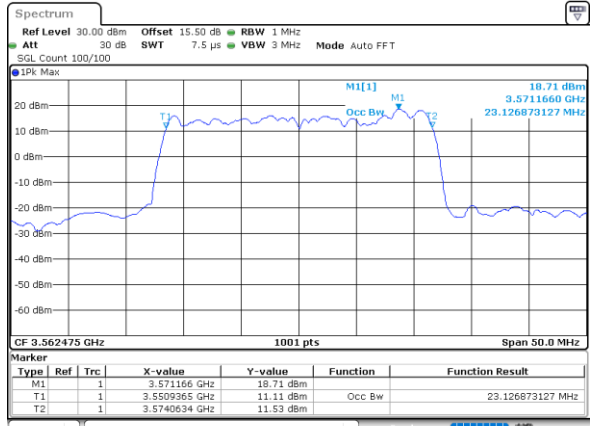

Date: 22.FEB.2021 11:37:21

Lowest Channel / 10MHz+20MHz

Date: 22.FEB.2021 13:39:06

Middle Channel / 5MHz+20MHz

Date: 22.FEB.2021 11:40:41

Middle Channel / 10MHz+20MHz

Date: 22.FEB.2021 13:42:42

Highest Channel / 5MHz+20MHz

Date: 22.FEB.2021 11:44:03

Highest Channel / 10MHz+20MHz

Date: 22.FEB.2021 13:46:03

LTE Band 48C

16QAM

Lowest Channel / 15MHz+20MHz

Date: 23.FEB.2021 13:41:50

Lowest Channel / 20MHz+5MHz

Date: 22.FEB.2021 11:48:34

Middle Channel / 15MHz+20MHz

Date: 23.FEB.2021 13:45:12

Middle Channel / 20MHz+5MHz

Date: 22.FEB.2021 11:52:09

Highest Channel / 15MHz+20MHz

Date: 23.FEB.2021 13:48:35

Highest Channel / 20MHz+5MHz