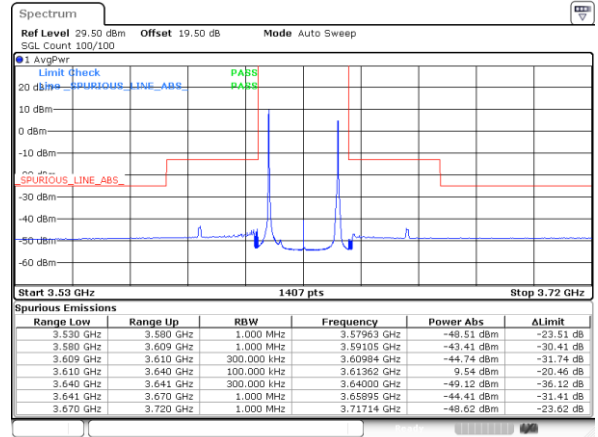

Conducted Band Edge

LTE Band 48C / 5MHz+20MHz

QPSK

Lowest Band Edge / 1RB0 and 1RB99

Middle Band Edge / 1RB0 and 1RB99

Date: 11.MAR.2021 17:00:48

Date: 11.MAR.2021 17:40:11