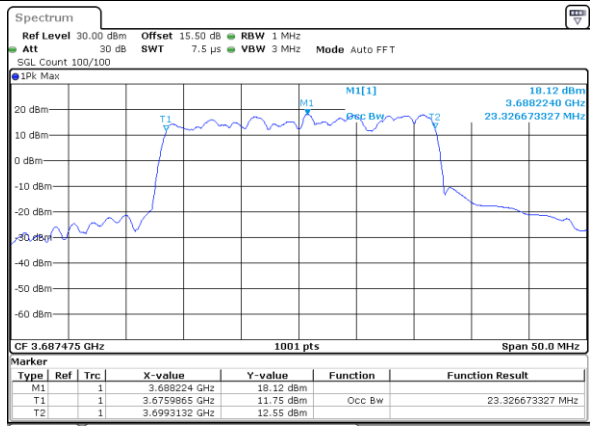

Date: 22.FEB.2021 11:44:03

Highest Channel / 10MHz+20MHz

Date: 22.FEB.2021 13:46:03

LTE Band 48C

16QAM

Lowest Channel / 15MHz+20MHz

Date: 23.FEB.2021 13:41:50

Lowest Channel / 20MHz+5MHz

Date: 22.FEB.2021 11:48:34

Middle Channel / 15MHz+20MHz

Date: 23.FEB.2021 13:45:12

Middle Channel / 20MHz+5MHz

Date: 22.FEB.2021 11:52:09

Highest Channel / 15MHz+20MHz

Date: 23.FEB.2021 13:48:35

Highest Channel / 20MHz+5MHz

Date: 22.FEB.2021 11:55:45

LTE Band 48C

16QAM

Lowest Channel / 20MHz+10MHz

Date: 23.FEB.2021 13:54:32

Lowest Channel / 20MHz+15MHz

Date: 23.FEB.2021 14:55:16

Middle Channel / 20MHz+10MHz

Date: 23.FEB.2021 13:57:54

Middle Channel / 20MHz+15MHz

Date: 23.FEB.2021 14:58:38

Highest Channel / 20MHz+10MHz

Date: 23.FEB.2021 14:01:16

Highest Channel / 20MHz+15MHz

Date: 23.FEB.2021 15:02:01

LTE Band 48C