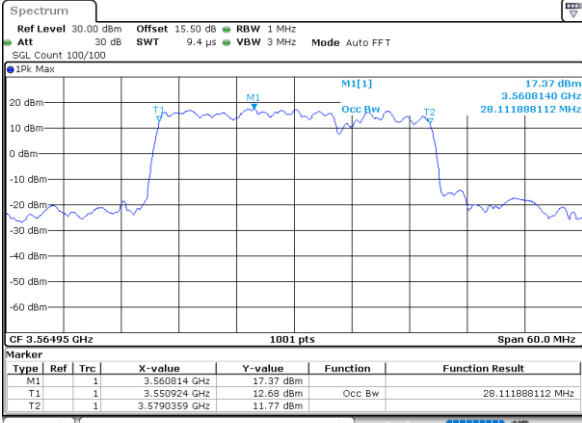

Lowest Channel / 15MHz+20MHz

Date: 23.FEB.2021 13:41:15

Lowest Channel / 20MHz+5MHz

Date: 22.FEB.2021 11:47:59

Middle Channel / 15MHz+20MHz

Date: 23.FEB.2021 13:44:38

Middle Channel / 20MHz+5MHz

Date: 22.FEB.2021 11:51:35

Highest Channel / 15MHz+20MHz

Date: 23.FEB.2021 13:49:10

Highest Channel / 20MHz+5MHz

Date: 22.FEB.2021 11:56:19

LTE Band 48C

QPSK

Lowest Channel / 20MHz+10MHz

Date: 23.FEB.2021 13:53:58

Lowest Channel / 20MHz+15MHz

Date: 23.FEB.2021 14:54:42

Middle Channel / 20MHz+10MHz

Date: 23.FEB.2021 13:57:20

Middle Channel / 20MHz+15MHz

Date: 23.FEB.2021 14:58:04

Highest Channel / 20MHz+10MHz

Date: 23.FEB.2021 14:01:51

Highest Channel / 20MHz+15MHz

Date: 23.FEB.2021 15:02:36

LTE Band 48C

QPSK

Lowest Channel / 20MHz+20MHz

N/A

Date: 23.FEB.2021 14:30:25

Middle Channel / 20MHz+20MHz