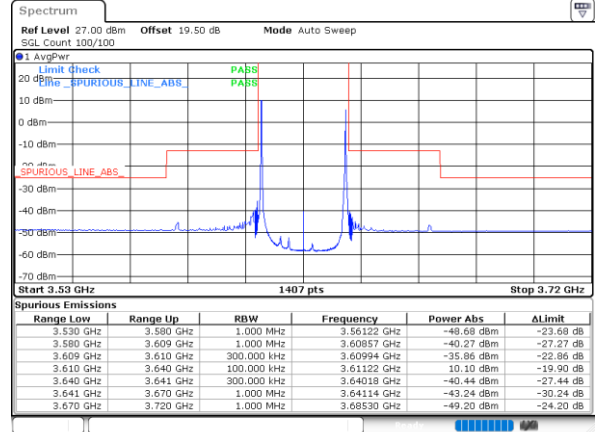

LTE Band 48C / 5MHz+20MHz

QPSK

Highest Band Edge / 1RB0 and 1RB99

N/A

Date: 11.MAR.2021 17:23:33

Highest Band Edge / 1RB24 and 1RB0

N/A

Date: 11.MAR.2021 17:14:58

Highest Band Edge / Full RB

N/A

Date: 11.MAR.2021 17:25:46

LTE Band 48C / 10MHz+20MHz

QPSK

Lowest Band Edge / 1RB0 and 1RB99

Middle Band Edge / 1RB0 and 1RB99

Date: 16.MAR.2021 15:41:44

Date: 16.MAR.2021 16:24:06

Lowest Band Edge / 1RB49 and 1RB0

Middle Band Edge / 1RB49 and 1RB0

Date: 16.MAR.2021 15:51:23

Date: 16.MAR.2021 16:13:31

Lowest Band Edge / Full RB

Middle Band Edge / Full RB

Date: 16.MAR.2021 15:23:03

Date: 16.MAR.2021 16:36:43

LTE Band 48C / 10MHz+20MHz

QPSK

Highest Band Edge / 1RB0 and 1RB99

N/A

Date: 16_MAR_2021 16:55:18

Highest Band Edge / 1RB49 and 1RB0

N/A