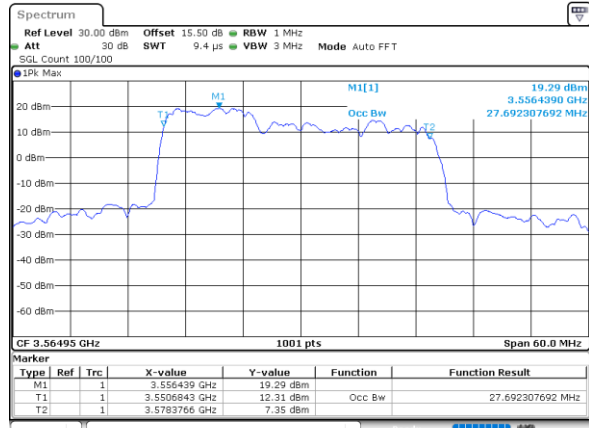

Mode	LTE Band 48C : 99%OBW(MHz)			
64QAM				
BW	5MHz+20MHz	10MHz+20MHz	15MHz+20MHz	20MHz+5MHz
Lowest CH	22.83	27.99	32.94	23.13
Middle CH	23.28	27.93	32.94	23.23
Highest CH	23.18	28.05	32.66	23.28
BW	20MHz+10MHz	20MHz+15MHz	20MHz+20MHz	N/A
Lowest CH	28.23	32.66	37.80	-
Middle CH	27.99	32.59	37.72	-
Highest CH	27.87	32.80	37.64	-

LTE Band 48C

QPSK

Lowest Channel / 5MHz+20MHz

Date: 22.FEB.2021 11:36:46

Lowest Channel / 10MHz+20MHz

Date: 22.FEB.2021 13:38:32

Middle Channel / 5MHz+20MHz

Date: 22.FEB.2021 11:40:07

Middle Channel / 10MHz+20MHz

Date: 22.FEB.2021 13:42:07

Highest Channel / 5MHz+20MHz

Date: 22.FEB.2021 11:44:38

Highest Channel / 10MHz+20MHz

Date: 22.FEB.2021 13:46:37

LTE Band 48C

QPSK