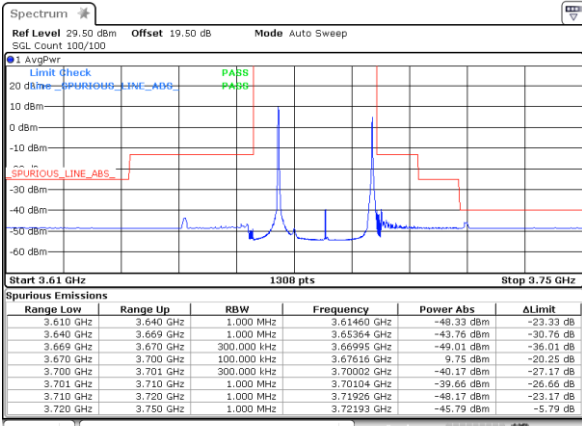

Middle Channel / 20MHz+20MHz

N/A

Highest Channel / 20MHz+20MHz

N/A

Conducted Band Edge

LTE Band 48C / 5MHz+20MHz

QPSK

Lowest Band Edge / 1RB0 and 1RB99

Middle Band Edge / 1RB0 and 1RB99

Date: 11.MAR.2021 17:00:48

Date: 11.MAR.2021 17:40:11

Lowest Band Edge / 1RB24 and 1RB0

Middle Band Edge / 1RB24 and 1RB0

Date: 11.MAR.2021 17:11:58

Date: 11.MAR.2021 17:50:35

LTE Band 48C / 5MHz+20MHz

QPSK

Highest Band Edge / 1RB0 and 1RB99

N/A

Date: 11.MAR.2021 17:23:33

Highest Band Edge / 1RB24 and 1RB0

N/A

Date: 11.MAR.2021 17:14:58

Highest Band Edge / Full RB

N/A

Date: 11.MAR.2021 17:25:46

LTE Band 48C / 10MHz+20MHz

QPSK

Lowest Band Edge / 1RB0 and 1RB99

Middle Band Edge / 1RB0 and 1RB99

Date: 16.MAR.2021 15:41:44