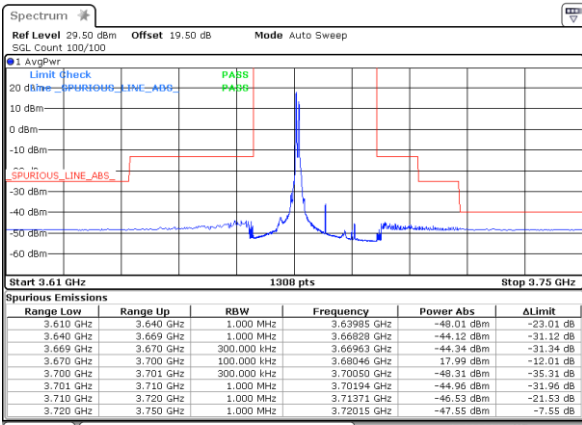

Middle Channel / 20MHz+20MHz

N/A

Highest Channel / 20MHz+20MHz

N/A

Conducted Band Edge

LTE Band 48C / 5MHz+20MHz

QPSK

Lowest Band Edge / 1RB0 and 1RB99

LTE Band 48C / 5MHz+20MHz

QPSK

Highest Band Edge / 1RB0 and 1RB99

N/A

Date: 11.MAR.2021 17:23:33

Highest Band Edge / 1RB24 and 1RB0

N/A

Date: 11.MAR.2021 17:14:58

Highest Band Edge / Full RB

N/A

Date: 11.MAR.2021 17:25:46

LTE Band 48C / 10MHz+20MHz

QPSK

Lowest Band Edge / 1RB0 and 1RB99

Middle Band Edge / 1RB0 and 1RB99

Date: 16.MAR.2021 15:41:44