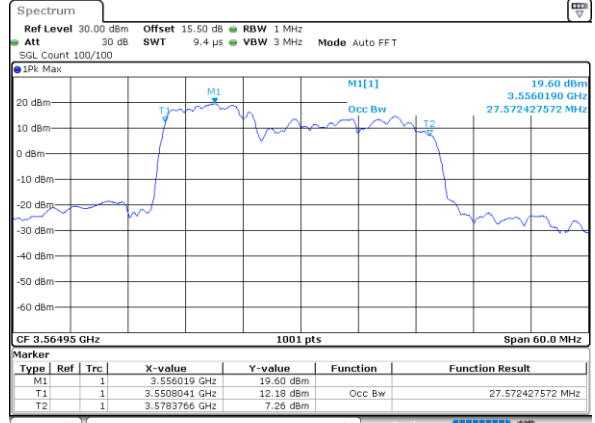

Highest Channel / 20MHz+15MHz

Date: 23.FEB.2021 15:02:36

LTE Band 48C

QPSK

Lowest Channel / 20MHz+20MHz

N/A

Date: 23.FEB.2021 14:30:25

Middle Channel / 20MHz+20MHz

N/A

Date: 23.FEB.2021 14:33:48

Highest Channel / 20MHz+20MHz

N/A

Date: 23.FEB.2021 14:38:19

LTE Band 48C

16QAM

Lowest Channel / 5MHz+20MHz

Date: 22.FEB.2021 11:37:21

Lowest Channel / 10MHz+20MHz

Date: 22.FEB.2021 13:39:06

Middle Channel / 5MHz+20MHz

Date: 22.FEB.2021 11:40:41

Middle Channel / 10MHz+20MHz

Date: 22.FEB.2021 13:42:42

Highest Channel / 5MHz+20MHz

Date: 22.FEB.2021 11:44:03

Highest Channel / 10MHz+20MHz

Date: 22.FEB.2021 13:46:03

LTE Band 48C

16QAM

Lowest Channel / 15MHz+20MHz

Date: 23.FEB.2021 13:41:50

Lowest Channel / 20MHz+5MHz