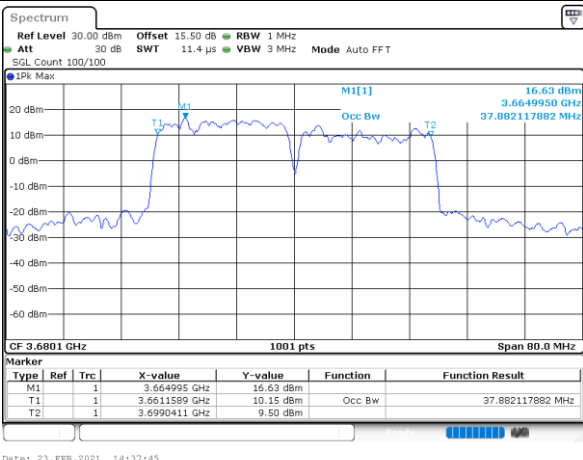

Date: 23.FEB.2021 13:57:54

Middle Channel / 20MHz+15MHz

Date: 23.FEB.2021 14:58:38

Highest Channel / 20MHz+10MHz

Date: 23.FEB.2021 14:01:16

Highest Channel / 20MHz+15MHz

Date: 23.FEB.2021 15:02:01

LTE Band 48C

16QAM

Lowest Channel / 20MHz+20MHz

N/A

Date: 23.FEB.2021 14:31:00

Middle Channel / 20MHz+20MHz

N/A

Date: 23.FEB.2021 14:34:22

Highest Channel / 20MHz+20MHz

N/A

Date: 23.FEB.2021 14:37:45

LTE Band 48C

64QAM

Lowest Channel / 5MHz+20MHz

Date: 22.FEB.2021 11:37:55

Lowest Channel / 10MHz+20MHz

Date: 22.FEB.2021 13:39:41