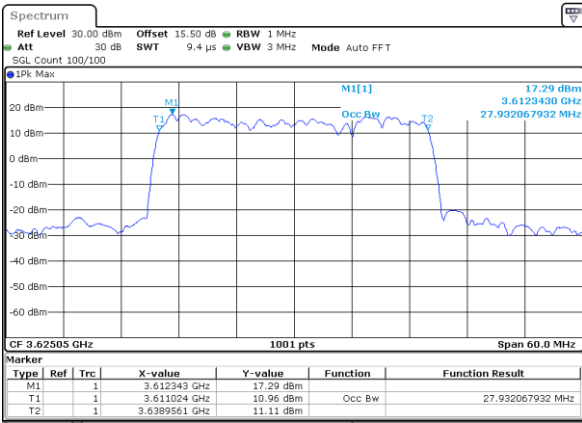

Date: 22.FEB.2021 11:48:34

Middle Channel / 15MHz+20MHz

Date: 23.FEB.2021 13:45:12

Middle Channel / 20MHz+5MHz

Date: 22.FEB.2021 11:52:09

Highest Channel / 15MHz+20MHz

Date: 23.FEB.2021 13:48:35

Highest Channel / 20MHz+5MHz

Date: 22.FEB.2021 11:55:45

LTE Band 48C

16QAM

Lowest Channel / 20MHz+10MHz

Date: 23.FEB.2021 13:54:32

Lowest Channel / 20MHz+15MHz

Date: 23.FEB.2021 14:55:16

Middle Channel / 20MHz+10MHz

Date: 23.FEB.2021 13:57:54

Middle Channel / 20MHz+15MHz

Date: 23.FEB.2021 14:58:38

Highest Channel / 20MHz+10MHz

Date: 23.FEB.2021 14:01:16

Highest Channel / 20MHz+15MHz

Date: 23.FEB.2021 15:02:01

LTE Band 48C