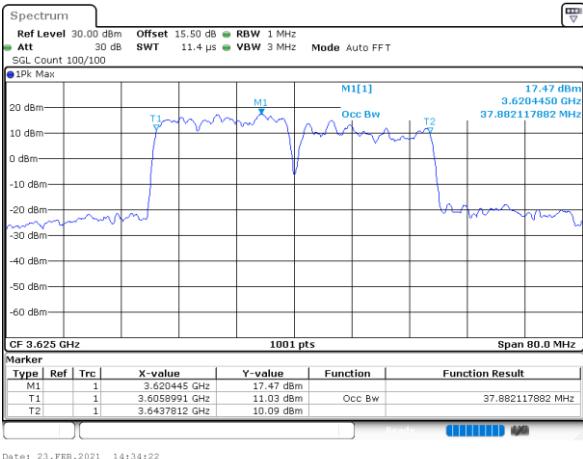

Date: 23.FEB.2021 13:57:54

Middle Channel / 20MHz+15MHz

Date: 23.FEB.2021 14:58:38

Highest Channel / 20MHz+10MHz

Date: 23.FEB.2021 14:01:16

Highest Channel / 20MHz+15MHz

Date: 23.FEB.2021 15:02:01

LTE Band 48C

16QAM

Lowest Channel / 20MHz+20MHz

N/A

Date: 23.FEB.2021 14:31:00

Middle Channel / 20MHz+20MHz

N/A

Date: 23.FEB.2021 14:34:22

Highest Channel / 20MHz+20MHz

N/A

Date: 23.FEB.2021 14:37:45

LTE Band 48C

64QAM

Lowest Channel / 5MHz+20MHz

Date: 22.FEB.2021 11:37:55

Lowest Channel / 10MHz+20MHz

Date: 22.FEB.2021 13:39:41