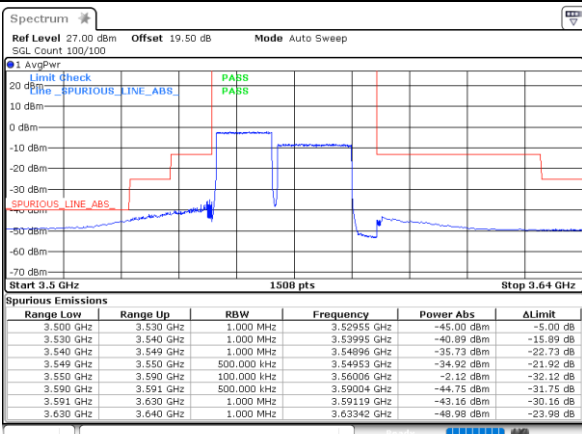

Date: 16.MAR.2021 16:36:43

LTE Band 48C / 10MHz+20MHz

QPSK

Highest Band Edge / 1RB0 and 1RB99

N/A

Date: 16_MAR_2021 16:55:18

Highest Band Edge / 1RB49 and 1RB0

N/A

Date: 16_MAR_2021 16:57:48

Highest Band Edge / Full RB

N/A

Date: 16_MAR_2021 16:39:14

LTE Band 48C / 15MHz+20MHz

QPSK

Lowest Band Edge / 1RB0 and 1RB99

Middle Band Edge / 1RB0 and 1RB99

Date: 17_MAR_2021 10:49:36

Date: 17_MAR_2021 11:07:36

Lowest Band Edge / 1RB74 and 1RB0

Middle Band Edge / 1RB74 and 1RB0

Date: 17_MAR_2021 10:51:57

Date: 17_MAR_2021 11:04:42

Lowest Band Edge / Full RB

Middle Band Edge / Full RB

Date: 17_MAR_2021 10:32:44

Date: 17_MAR_2021 11:21:59

LTE Band 48C / 15MHz+20MHz

QPSK

Highest Band Edge / 1RB0 and 1RB99

N/A

Date: 17_MAR_2021 11:36:17

Highest Band Edge / 1RB74 and 1RB0