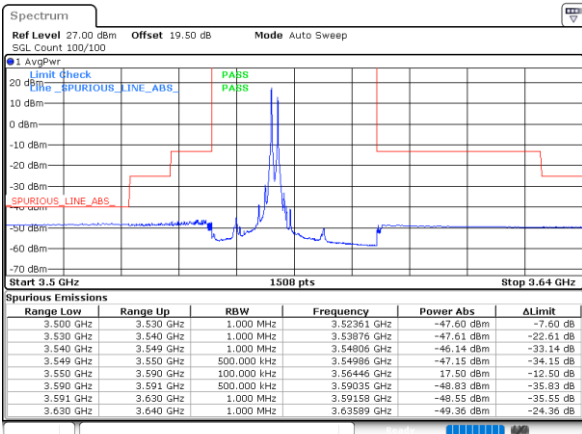

Lowest Band Edge / 1RB74 and 1RB0

Middle Band Edge / 1RB74 and 1RB0

Date: 17_MAR_2021 10:51:57

Date: 17_MAR_2021 11:04:42