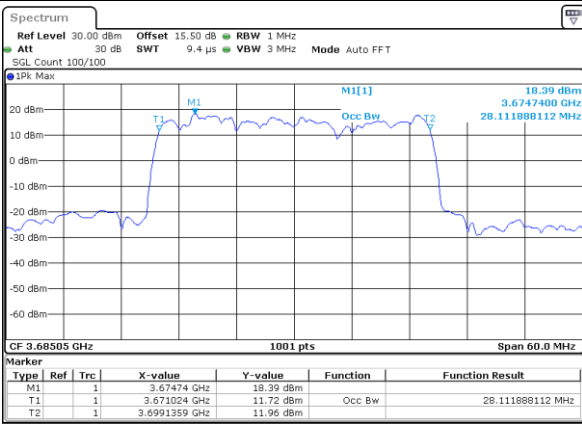

Highest Channel / 15MHz+20MHz

Date: 23.FEB.2021 13:49:10

Highest Channel / 20MHz+5MHz

Date: 22.FEB.2021 11:56:19

LTE Band 48C

QPSK

Lowest Channel / 20MHz+10MHz

Date: 23.FEB.2021 13:53:58

Lowest Channel / 20MHz+15MHz

Date: 23.FEB.2021 14:54:42

Middle Channel / 20MHz+10MHz

Date: 23.FEB.2021 13:57:20

Middle Channel / 20MHz+15MHz

Date: 23.FEB.2021 14:58:04

Highest Channel / 20MHz+10MHz

Date: 23.FEB.2021 14:01:51

Highest Channel / 20MHz+15MHz

Date: 23.FEB.2021 15:02:36

LTE Band 48C

QPSK

Lowest Channel / 20MHz+20MHz

N/A

Date: 23.FEB.2021 14:30:25

Middle Channel / 20MHz+20MHz