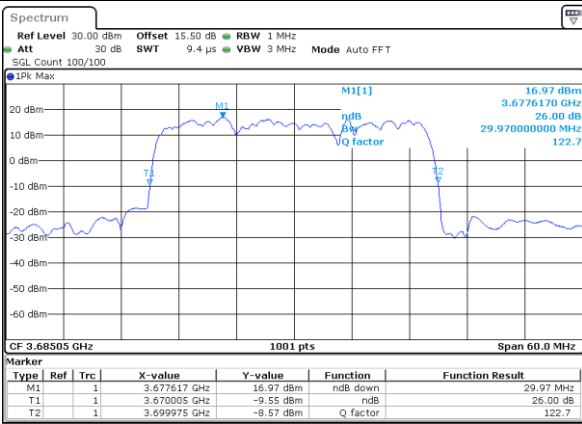

Highest Channel / 15MHz+20MHz

Date: 23.FEB.2021 13:50:50

Highest Channel / 20MHz+5MHz

Date: 22.FEB.2021 11:57:59

LTE Band 48C

64QAM

Lowest Channel / 20MHz+10MHz

Date: 23.FEB.2021 13:55:41

Lowest Channel / 20MHz+15MHz

Date: 23.FEB.2021 14:15:125

Middle Channel / 20MHz+10MHz

Date: 23.FEB.2021 13:59:03

Middle Channel / 20MHz+15MHz

Date: 23.FEB.2021 14:15:47

Highest Channel / 20MHz+10MHz

Date: 23.FEB.2021 14:03:13

Highest Channel / 20MHz+15MHz

Date: 23.FEB.2021 15:10:116

LTE Band 48C

64QAM

Lowest Channel / 20MHz+20MHz

N/A

Date: 23.FEB.2021 14:32:09

Middle Channel / 20MHz+20MHz

N/A

Date: 23.FEB.2021 14:35:31

Highest Channel / 20MHz+20MHz

N/A

Date: 23.FEB.2021 14:39:59

Occupied Bandwidth

Mode	LTE Band 48C : 99%OBW(MHz)			
QPSK				
BW	5MHz+20MHz	10MHz+20MHz	15MHz+20MHz	20MHz+5MHz
Lowest CH	23.23	27.69	32.73	23.28
Middle CH	23.13	27.99	33.15	23.33
Highest CH	23.38	27.93	32.73	22.98
BW	20MHz+10MHz	20MHz+15MHz	20MHz+20MHz	N/A
Lowest CH	28.11	32.94	37.72	-
Middle CH	28.05	33.08	37.64	-
Highest CH	28.11	32.66	37.64	-