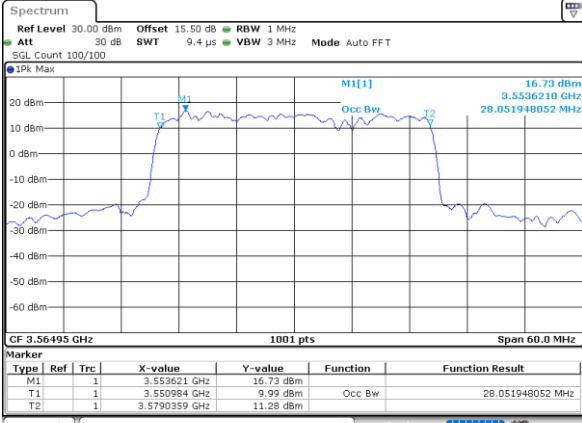

Date: 22.FEB.2021 11:44:03

Highest Channel / 10MHz+20MHz

Date: 22.FEB.2021 13:46:03

LTE Band 48C

16QAM

Lowest Channel / 15MHz+20MHz

Date: 23.FEB.2021 13:41:50

Lowest Channel / 20MHz+5MHz

Date: 22.FEB.2021 11:48:34

Middle Channel / 15MHz+20MHz

Date: 23.FEB.2021 13:45:12

Middle Channel / 20MHz+5MHz

Date: 22.FEB.2021 11:52:09

Highest Channel / 15MHz+20MHz

Date: 23.FEB.2021 13:48:35

Highest Channel / 20MHz+5MHz

Date: 22.FEB.2021 11:55:45

LTE Band 48C

16QAM

Lowest Channel / 20MHz+10MHz

Date: 23.FEB.2021 13:54:32

Lowest Channel / 20MHz+15MHz

Date: 23.FEB.2021 14:55:16

Middle Channel / 20MHz+10MHz

Date: 23.FEB.2021 13:57:54

Middle Channel / 20MHz+15MHz

Date: 23.FEB.2021 14:58:38

Highest Channel / 20MHz+10MHz

Date: 23.FEB.2021 14:01:16

Highest Channel / 20MHz+15MHz

Date: 23.FEB.2021 15:02:01

LTE Band 48C