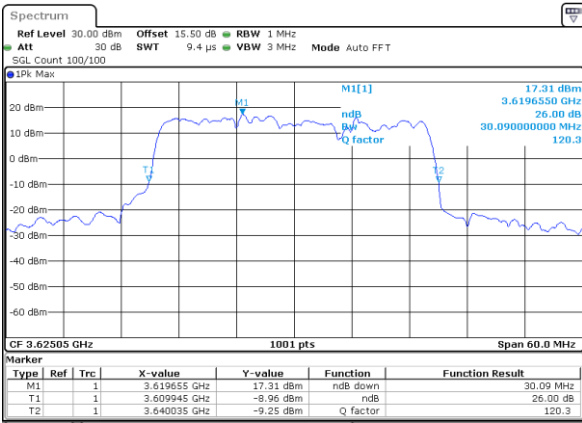

Lowest Channel / 15MHz+20MHz

Date: 23.FEB.2021 13:42:59

Lowest Channel / 20MHz+5MHz

Date: 22.FEB.2021 11:49:42

Middle Channel / 15MHz+20MHz

Date: 23.FEB.2021 13:46:21

Middle Channel / 20MHz+5MHz

Date: 22.FEB.2021 11:53:18

Highest Channel / 15MHz+20MHz

Date: 23.FEB.2021 13:50:50

Highest Channel / 20MHz+5MHz

Date: 22.FEB.2021 11:57:59

LTE Band 48C

64QAM

Lowest Channel / 20MHz+10MHz

Date: 23.FEB.2021 13:55:41

Lowest Channel / 20MHz+15MHz

Date: 23.FEB.2021 14:15:125

Middle Channel / 20MHz+10MHz

Date: 23.FEB.2021 13:59:03

Middle Channel / 20MHz+15MHz

Date: 23.FEB.2021 14:15:47

Highest Channel / 20MHz+10MHz

Date: 23.FEB.2021 14:03:13