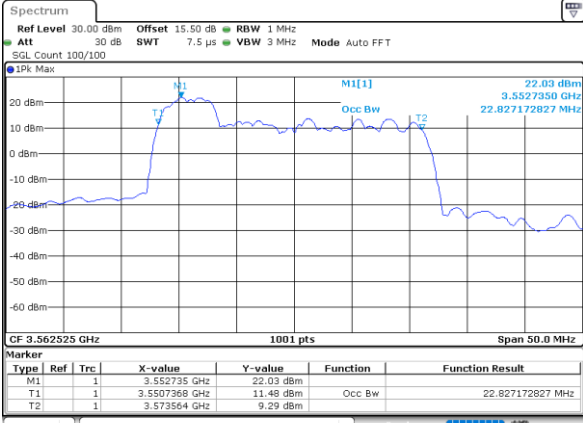

Date: 23.FEB.2021 13:57:54

Middle Channel / 20MHz+15MHz

Date: 23.FEB.2021 14:58:38

Highest Channel / 20MHz+10MHz

Date: 23.FEB.2021 14:01:16

Highest Channel / 20MHz+15MHz

Date: 23.FEB.2021 15:02:01

LTE Band 48C

N/A

Date: 23.FEB.2021 14:37:45

LTE Band 48C

64QAM

Lowest Channel / 5MHz+20MHz

Date: 22.FEB.2021 11:37:55

Lowest Channel / 10MHz+20MHz

Date: 22.FEB.2021 13:39:41

Middle Channel / 5MHz+20MHz

Date: 22.FEB.2021 11:43:16

Middle Channel / 10MHz+20MHz

Date: 22.FEB.2021 13:43:16

Highest Channel / 5MHz+20MHz

Date: 22.FEB.2021 11:43:29

Highest Channel / 10MHz+20MHz

Date: 22.FEB.2021 13:45:28

LTE Band 48C

64QAM

Lowest Channel / 15MHz+20MHz

Date: 23.FEB.2021 13:42:25

Lowest Channel / 20MHz+5MHz

Date: 22.FEB.2021 11:49:08

Middle Channel / 15MHz+20MHz

Date: 23.FEB.2021 13:45:47