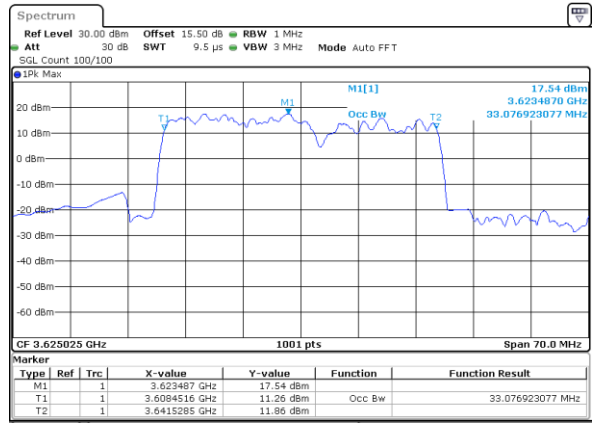

Highest Channel / 15MHz+20MHz

Date: 23.FEB.2021 13:49:10

Highest Channel / 20MHz+5MHz

Date: 22.FEB.2021 11:56:19

LTE Band 48C

QPSK

Lowest Channel / 20MHz+10MHz

Date: 23.FEB.2021 13:53:58

Lowest Channel / 20MHz+15MHz

Date: 23.FEB.2021 14:54:42

Middle Channel / 20MHz+10MHz

Date: 23.FEB.2021 13:57:20

Middle Channel / 20MHz+15MHz

Date: 23.FEB.2021 14:58:04

Highest Channel / 20MHz+10MHz

Date: 23.FEB.2021 14:01:51

Highest Channel / 20MHz+15MHz

Date: 23.FEB.2021 15:02:36

LTE Band 48C

QPSK

Lowest Channel / 20MHz+20MHz

N/A

Date: 23.FEB.2021 14:30:25

Middle Channel / 20MHz+20MHz

N/A

Date: 23.FEB.2021 14:33:48

Highest Channel / 20MHz+20MHz

N/A

Date: 23.FEB.2021 14:38:19

LTE Band 48C

16QAM

Lowest Channel / 5MHz+20MHz