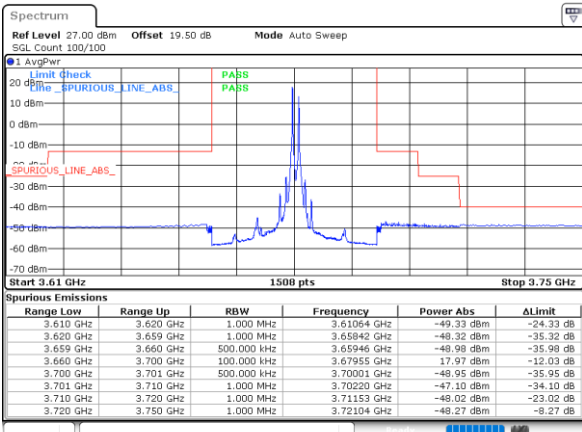

Date: 16_MAR_2021 16:57:48

Highest Band Edge / Full RB

N/A

Date: 16_MAR_2021 16:39:14

LTE Band 48C / 15MHz+20MHz

QPSK

Lowest Band Edge / 1RB0 and 1RB99

Middle Band Edge / 1RB0 and 1RB99

Date: 17_MAR_2021 10:32:44

Date: 17_MAR_2021 11:21:59

LTE Band 48C / 15MHz+20MHz

QPSK

Highest Band Edge / 1RB0 and 1RB99

N/A

Date: 17_MAR_2021 11:36:17

Highest Band Edge / 1RB74 and 1RB0

N/A

Date: 17_MAR_2021 11:38:55

Highest Band Edge / Full RB

N/A

Date: 17_MAR_2021 11:24:42

LTE Band 48C/ 20MHz+5MHz

QPSK

Lowest Band Edge / 1RB0 and 1RB24