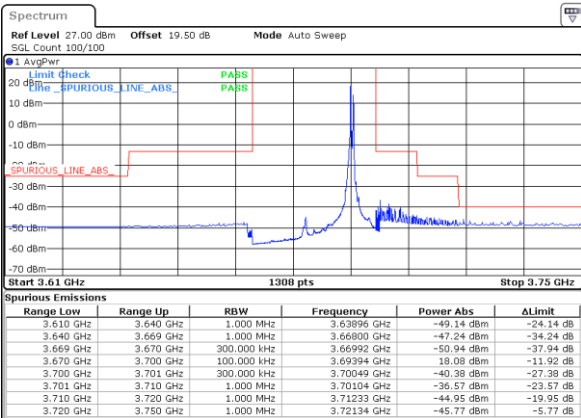

Highest Band Edge / 1RB99 and 1RB0

N/A

Date: 16_MAR_2021 15:13:16