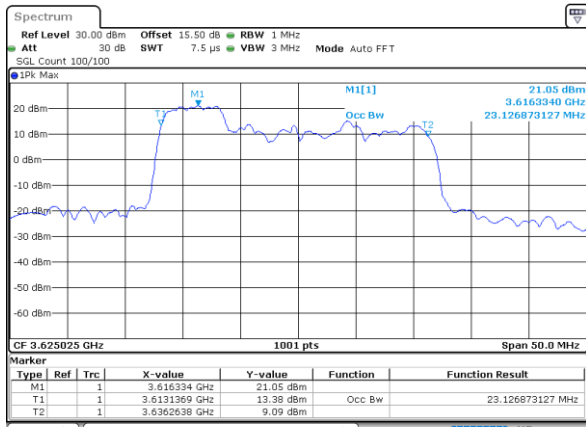

Mode	LTE Band 48C : 99%OBW(MHz)			
64QAM				
BW	5MHz+20MHz	10MHz+20MHz	15MHz+20MHz	20MHz+5MHz
Lowest CH	22.83	27.99	32.94	23.13
Middle CH	23.28	27.93	32.94	23.23
Highest CH	23.18	28.05	32.66	23.28
BW	20MHz+10MHz	20MHz+15MHz	20MHz+20MHz	N/A
Lowest CH	28.23	32.66	37.80	-
Middle CH	27.99	32.59	37.72	-
Highest CH	27.87	32.80	37.64	-

LTE Band 48C

QPSK

Lowest Channel / 5MHz+20MHz

Date: 22.FEB.2021 11:36:46

Lowest Channel / 10MHz+20MHz

Date: 22.FEB.2021 13:38:32

Middle Channel / 5MHz+20MHz

Date: 22.FEB.2021 11:40:07

Middle Channel / 10MHz+20MHz

Date: 22.FEB.2021 13:42:07

Highest Channel / 5MHz+20MHz

Date: 22.FEB.2021 11:44:38

Highest Channel / 10MHz+20MHz

Date: 22.FEB.2021 13:46:37

LTE Band 48C

QPSK