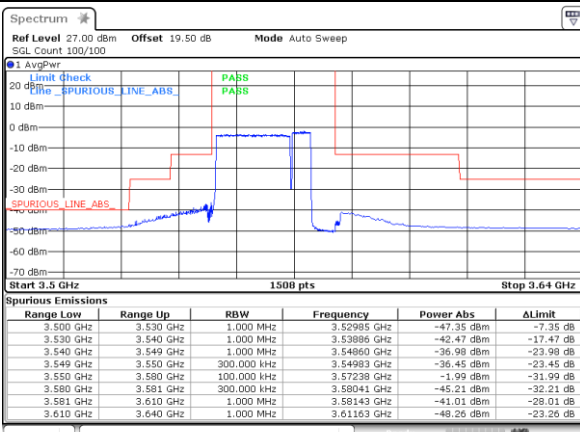

N/A

Date: 17_MAR_2021 11:38:55

Highest Band Edge / Full RB

N/A

Date: 17_MAR_2021 11:24:42

LTE Band 48C/ 20MHz+5MHz

QPSK

Lowest Band Edge / 1RB0 and 1RB24

Middle Band Edge / 1RB0 and 1RB24

Date: 12.MAR.2021 14:05:44

Date: 16.MAR.2021 14:33:32

Lowest Band Edge / 1RB99 and 1RB0

Middle Band Edge / 1RB99 and 1RB0

Date: 16.MAR.2021 14:15:39

Date: 16.MAR.2021 14:31:55

Lowest Band Edge / Full RB

Middle Band Edge / Full RB

Date: 12.MAR.2021 13:54:47

Date: 16.MAR.2021 14:51:32

LTE Band 48C / 20MHz+5MHz

QPSK

Highest Band Edge / 1RB0 and 1RB24

N/A