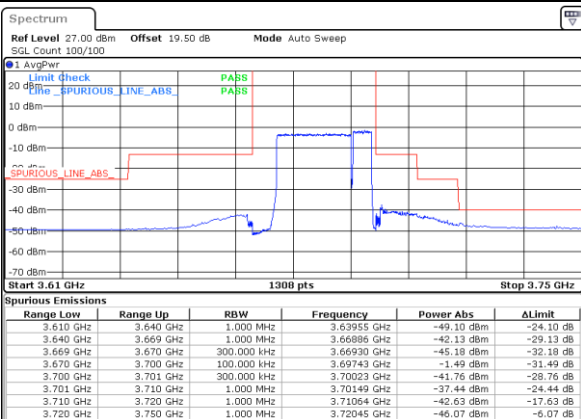

Lowest Band Edge / Full RB

Middle Band Edge / Full RB

Date: 12.MAR.2021 13:54:47

Date: 16.MAR.2021 14:51:32

LTE Band 48C / 20MHz+5MHz

QPSK

Highest Band Edge / 1RB0 and 1RB24

N/A

Date: 16_MAR_2021 15:10:23

Highest Band Edge / 1RB99 and 1RB0

N/A

Date: 16_MAR_2021 15:13:16

Highest Band Edge / Full RB

N/A

Date: 16_MAR_2021 14:53:57