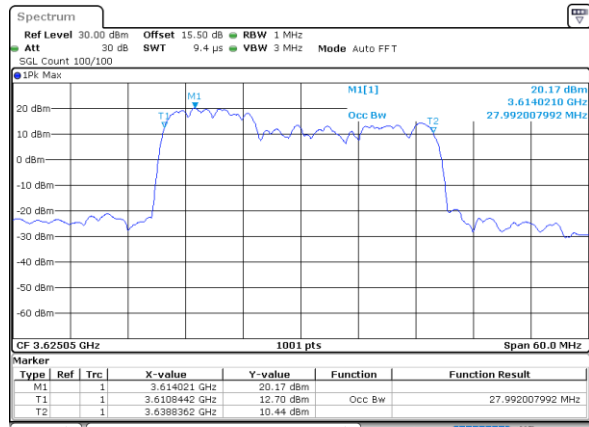

Mode	LTE Band 48C : 99%OBW(MHz)			
64QAM				
BW	5MHz+20MHz	10MHz+20MHz	15MHz+20MHz	20MHz+5MHz
Lowest CH	22.83	27.99	32.94	23.13
Middle CH	23.28	27.93	32.94	23.23
Highest CH	23.18	28.05	32.66	23.28
BW	20MHz+10MHz	20MHz+15MHz	20MHz+20MHz	N/A
Lowest CH	28.23	32.66	37.80	-
Middle CH	27.99	32.59	37.72	-
Highest CH	27.87	32.80	37.64	-

LTE Band 48C

QPSK

Lowest Channel / 5MHz+20MHz

Date: 22.FEB.2021 11:36:46

Lowest Channel / 10MHz+20MHz

Date: 22.FEB.2021 13:38:32

Middle Channel / 5MHz+20MHz

Date: 22.FEB.2021 11:40:07

Middle Channel / 10MHz+20MHz

Date: 22.FEB.2021 13:42:07

Highest Channel / 5MHz+20MHz

Date: 22.FEB.2021 11:44:38

Highest Channel / 10MHz+20MHz

Date: 22.FEB.2021 13:46:37

LTE Band 48C

QPSK