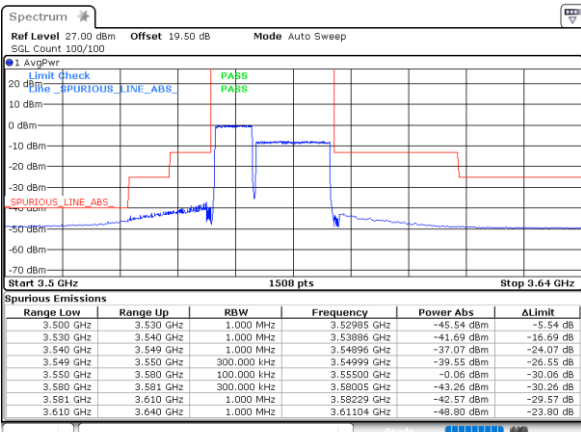

LTE Band 48C / 5MHz+20MHz

QPSK

Highest Band Edge / 1RB0 and 1RB99

N/A

Date: 11.MAR.2021 17:23:33

Highest Band Edge / 1RB24 and 1RB0

N/A

Date: 11.MAR.2021 17:14:58

Highest Band Edge / Full RB

N/A

Date: 11.MAR.2021 17:25:46

LTE Band 48C / 10MHz+20MHz

QPSK

Lowest Band Edge / 1RB0 and 1RB99

Middle Band Edge / 1RB0 and 1RB99

Date: 16.MAR.2021 15:41:44

Date: 16.MAR.2021 16:24:06

Lowest Band Edge / 1RB49 and 1RB0

Middle Band Edge / 1RB49 and 1RB0

Date: 16.MAR.2021 15:51:23

Date: 16.MAR.2021 16:13:31

Lowest Band Edge / Full RB

Middle Band Edge / Full RB

Date: 16.MAR.2021 15:23:03

Date: 16.MAR.2021 16:36:43

LTE Band 48C / 10MHz+20MHz

QPSK

Highest Band Edge / 1RB0 and 1RB99

N/A

Date: 16_MAR_2021 16:55:18

Highest Band Edge / 1RB49 and 1RB0

N/A