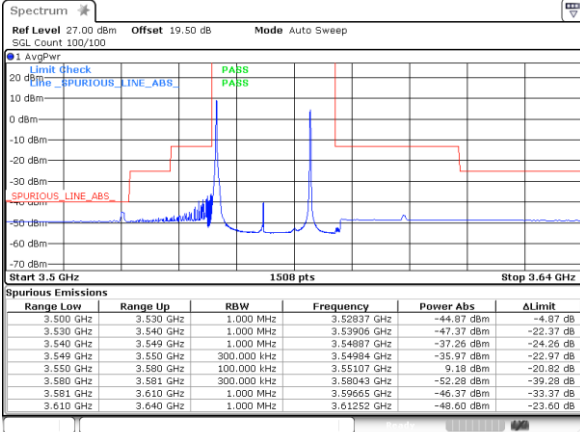

Date: 17_MAR_2021 10:32:44

Date: 17_MAR_2021 11:21:59

LTE Band 48C / 15MHz+20MHz

QPSK

Highest Band Edge / 1RB0 and 1RB99

N/A

Date: 17_MAR_2021 11:36:17

Highest Band Edge / 1RB74 and 1RB0

N/A

Date: 17_MAR_2021 11:38:55

Highest Band Edge / Full RB

N/A

Date: 17_MAR_2021 11:24:42

LTE Band 48C/ 20MHz+5MHz

QPSK

Lowest Band Edge / 1RB0 and 1RB24

Middle Band Edge / 1RB0 and 1RB24

Date: 12.MAR.2021 14:05:44

Date: 16.MAR.2021 14:33:32

Lowest Band Edge / 1RB99 and 1RB0

Middle Band Edge / 1RB99 and 1RB0

Date: 16.MAR.2021 14:15:39

Date: 16.MAR.2021 14:31:55

Lowest Band Edge / Full RB

Middle Band Edge / Full RB

Date: 12.MAR.2021 13:54:47

Date: 16.MAR.2021 14:51:32

LTE Band 48C / 20MHz+5MHz

QPSK

Highest Band Edge / 1RB0 and 1RB24

N/A