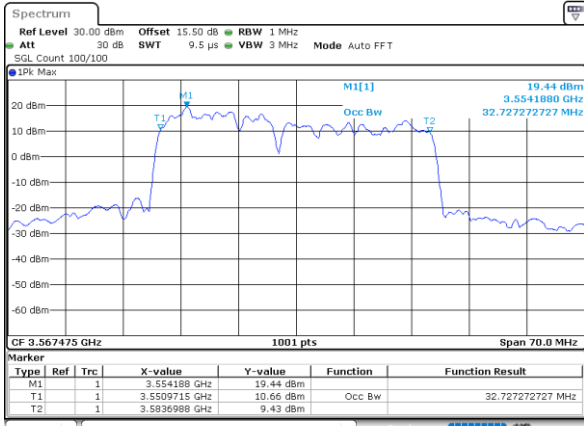

Date: 22.FEB.2021 11:37:21

Lowest Channel / 10MHz+20MHz

Date: 22.FEB.2021 13:39:06

Middle Channel / 5MHz+20MHz

Date: 22.FEB.2021 11:40:41

Middle Channel / 10MHz+20MHz

Date: 22.FEB.2021 13:42:42

Highest Channel / 5MHz+20MHz

Date: 22.FEB.2021 11:44:03

Highest Channel / 10MHz+20MHz

Date: 22.FEB.2021 13:46:03

LTE Band 48C

16QAM

Lowest Channel / 15MHz+20MHz

Date: 23.FEB.2021 13:41:50

Lowest Channel / 20MHz+5MHz

Date: 22.FEB.2021 11:48:34

Middle Channel / 15MHz+20MHz

Date: 23.FEB.2021 13:45:12

Middle Channel / 20MHz+5MHz

Date: 22.FEB.2021 11:52:09

Highest Channel / 15MHz+20MHz

Date: 23.FEB.2021 13:48:35

Highest Channel / 20MHz+5MHz