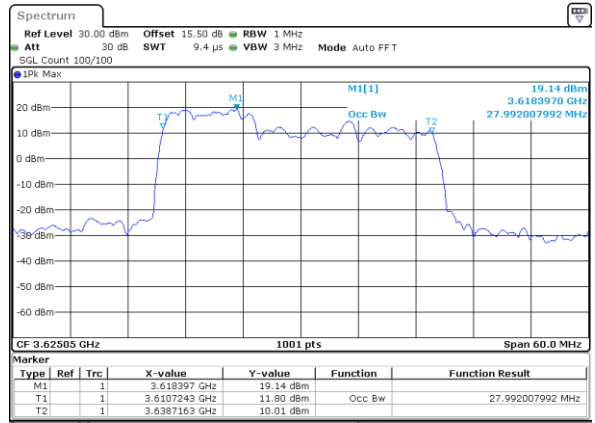

Highest Channel / 20MHz+15MHz

Date: 23.FEB.2021 15:02:36

LTE Band 48C

QPSK

Lowest Channel / 20MHz+20MHz

N/A

Date: 23.FEB.2021 14:30:25

Middle Channel / 20MHz+20MHz

N/A

Date: 23.FEB.2021 14:33:48

Highest Channel / 20MHz+20MHz

N/A

Date: 23.FEB.2021 14:38:19

LTE Band 48C

16QAM

Lowest Channel / 5MHz+20MHz

Date: 22.FEB.2021 11:37:21

Lowest Channel / 10MHz+20MHz

Date: 22.FEB.2021 13:39:06

Middle Channel / 5MHz+20MHz

Date: 22.FEB.2021 11:40:41

Middle Channel / 10MHz+20MHz

Date: 22.FEB.2021 13:42:42

Highest Channel / 5MHz+20MHz

Date: 22.FEB.2021 11:44:03

Highest Channel / 10MHz+20MHz

Date: 22.FEB.2021 13:46:03

LTE Band 48C

16QAM

Lowest Channel / 15MHz+20MHz

Date: 23.FEB.2021 13:41:50

Lowest Channel / 20MHz+5MHz