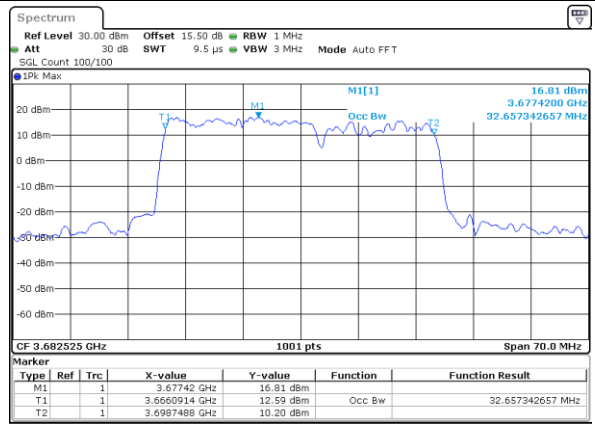

Highest Channel / 15MHz+20MHz

Date: 23.FEB.2021 13:49:10

Highest Channel / 20MHz+5MHz

Date: 22.FEB.2021 11:56:19

LTE Band 48C

QPSK

Lowest Channel / 20MHz+10MHz

Date: 23.FEB.2021 13:53:58

Lowest Channel / 20MHz+15MHz

Date: 23.FEB.2021 14:54:42

Middle Channel / 20MHz+10MHz

Date: 23.FEB.2021 13:57:20

Middle Channel / 20MHz+15MHz

Date: 23.FEB.2021 14:58:04

Highest Channel / 20MHz+10MHz

Date: 23.FEB.2021 14:01:51

Highest Channel / 20MHz+15MHz

Date: 23.FEB.2021 15:02:36

LTE Band 48C

QPSK

Lowest Channel / 20MHz+20MHz

N/A

Date: 23.FEB.2021 14:30:25

Middle Channel / 20MHz+20MHz

N/A

Date: 23.FEB.2021 14:33:48

Highest Channel / 20MHz+20MHz

N/A

Date: 23.FEB.2021 14:38:19

LTE Band 48C

16QAM

Lowest Channel / 5MHz+20MHz