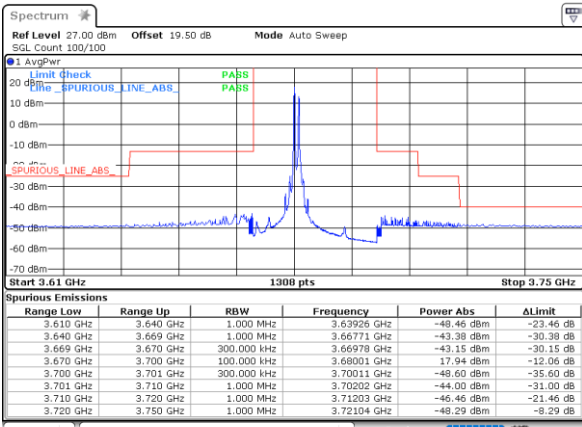

Highest Band Edge / Full RB

N/A

Date: 11.MAR.2021 17:25:46

LTE Band 48C / 10MHz+20MHz

QPSK

Lowest Band Edge / 1RB0 and 1RB99

Middle Band Edge / 1RB0 and 1RB99

Date: 16.MAR.2021 15:41:44

Date: 16.MAR.2021 16:24:06

Lowest Band Edge / 1RB49 and 1RB0

Middle Band Edge / 1RB49 and 1RB0

Date: 16.MAR.2021 15:51:23

Date: 16.MAR.2021 16:13:31

Lowest Band Edge / Full RB

Middle Band Edge / Full RB

Date: 16.MAR.2021 15:23:03

Date: 16.MAR.2021 16:36:43

LTE Band 48C / 10MHz+20MHz

QPSK

Highest Band Edge / 1RB0 and 1RB99

N/A

Date: 16_MAR_2021 16:55:18

Highest Band Edge / 1RB49 and 1RB0

N/A

Date: 16_MAR_2021 16:57:48

Highest Band Edge / Full RB

N/A

Date: 16_MAR_2021 16:39:14

LTE Band 48C / 15MHz+20MHz

QPSK

Lowest Band Edge / 1RB0 and 1RB99

Middle Band Edge / 1RB0 and 1RB99