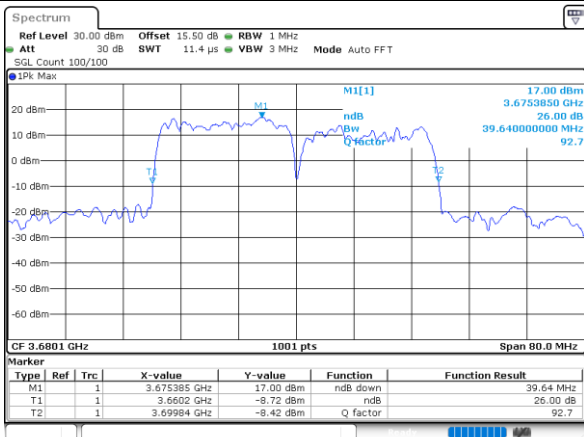

Lowest Channel / 20MHz+15MHz

Date: 23.FEB.2021 14:15:125

Middle Channel / 20MHz+10MHz

Date: 23.FEB.2021 13:59:03

Middle Channel / 20MHz+15MHz

Date: 23.FEB.2021 14:15:47

Highest Channel / 20MHz+10MHz

Date: 23.FEB.2021 14:03:13

Highest Channel / 20MHz+15MHz

Date: 23.FEB.2021 15:10:116

LTE Band 48C

64QAM

Lowest Channel / 20MHz+20MHz

N/A

Date: 23.FEB.2021 14:32:09

Middle Channel / 20MHz+20MHz

N/A

Date: 23.FEB.2021 14:35:31

Highest Channel / 20MHz+20MHz

N/A

Date: 23.FEB.2021 14:39:59

Occupied Bandwidth

Mode	LTE Band 48C : 99%OBW(MHz)			
QPSK				
BW	5MHz+20MHz	10MHz+20MHz	15MHz+20MHz	20MHz+5MHz
Lowest CH	23.23	27.69	32.73	23.28
Middle CH	23.13	27.99	33.15	23.33
Highest CH	23.38	27.93	32.73	22.98
BW	20MHz+10MHz	20MHz+15MHz	20MHz+20MHz	N/A
Lowest CH	28.11	32.94	37.72	-
Middle CH	28.05	33.08	37.64	-
Highest CH	28.11	32.66	37.64	-