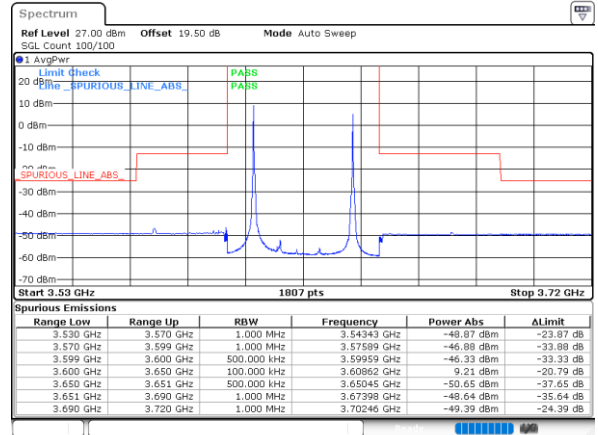

Date: 16.MAR.2021 16:36:43

LTE Band 48C / 10MHz+20MHz

QPSK

Highest Band Edge / 1RB0 and 1RB99

N/A

Date: 16_MAR_2021 16:55:18

Highest Band Edge / 1RB49 and 1RB0

N/A

Date: 16_MAR_2021 16:57:48

Highest Band Edge / Full RB

N/A

Date: 16_MAR_2021 16:39:14

LTE Band 48C / 15MHz+20MHz

QPSK

Lowest Band Edge / 1RB0 and 1RB99

Middle Band Edge / 1RB0 and 1RB99