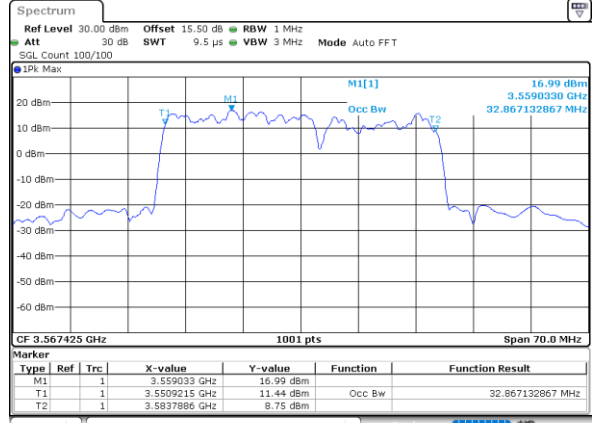

Date: 22.FEB.2021 11:44:03

Highest Channel / 10MHz+20MHz

Date: 22.FEB.2021 13:46:03

LTE Band 48C

16QAM

Lowest Channel / 15MHz+20MHz

Date: 23.FEB.2021 13:41:50

Lowest Channel / 20MHz+5MHz

Date: 22.FEB.2021 11:48:34

Middle Channel / 15MHz+20MHz

Date: 23.FEB.2021 13:45:12

Middle Channel / 20MHz+5MHz

Date: 22.FEB.2021 11:52:09

Highest Channel / 15MHz+20MHz

Date: 23.FEB.2021 13:48:35

Highest Channel / 20MHz+5MHz

Date: 22.FEB.2021 11:55:45

LTE Band 48C

16QAM

Lowest Channel / 20MHz+10MHz

Date: 23.FEB.2021 13:54:32

Lowest Channel / 20MHz+15MHz

Date: 23.FEB.2021 14:55:16

Middle Channel / 20MHz+10MHz

Date: 23.FEB.2021 13:57:54

Middle Channel / 20MHz+15MHz

Date: 23.FEB.2021 14:58:38

Highest Channel / 20MHz+10MHz

Date: 23.FEB.2021 14:01:16

Highest Channel / 20MHz+15MHz

Date: 23.FEB.2021 15:02:01

LTE Band 48C