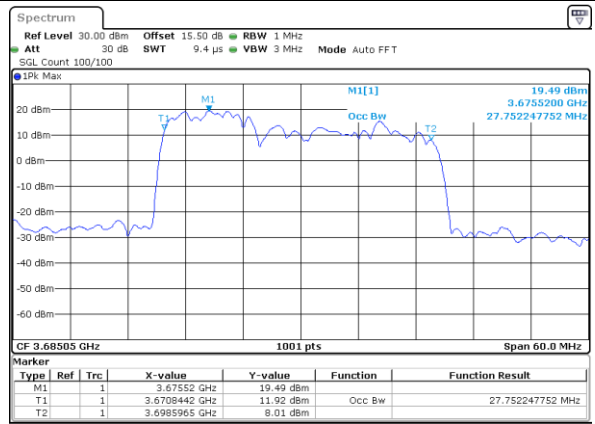

N/A

Date: 23.FEB.2021 14:33:48

Highest Channel / 20MHz+20MHz

N/A

Date: 23.FEB.2021 14:38:19

LTE Band 48C

16QAM

Lowest Channel / 5MHz+20MHz

Date: 22.FEB.2021 11:37:21

Lowest Channel / 10MHz+20MHz

Date: 22.FEB.2021 13:39:06

Middle Channel / 5MHz+20MHz

Date: 22.FEB.2021 11:40:41

Middle Channel / 10MHz+20MHz

Date: 22.FEB.2021 13:42:42

Highest Channel / 5MHz+20MHz

Date: 22.FEB.2021 11:44:03

Highest Channel / 10MHz+20MHz

Date: 22.FEB.2021 13:46:03

LTE Band 48C

16QAM

Lowest Channel / 15MHz+20MHz

Date: 23.FEB.2021 13:41:50

Lowest Channel / 20MHz+5MHz