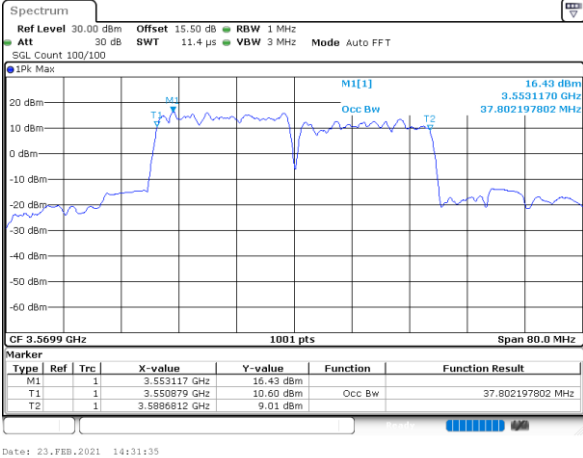

Middle Channel / 20MHz+5MHz

Date: 22.FEB.2021 11:52:44

Highest Channel / 15MHz+20MHz

Date: 23.FEB.2021 13:48:00

Highest Channel / 20MHz+5MHz

Date: 22.FEB.2021 11:55:11

LTE Band 48C

64QAM

Lowest Channel / 20MHz+10MHz

Date: 23.FEB.2021 13:55:07

Lowest Channel / 20MHz+15MHz

Date: 23.FEB.2021 14:55:51

Middle Channel / 20MHz+10MHz

Date: 23.FEB.2021 13:58:29

Middle Channel / 20MHz+15MHz

Date: 23.FEB.2021 14:59:13

Highest Channel / 20MHz+10MHz

Date: 23.FEB.2021 14:00:42

Highest Channel / 20MHz+15MHz

Date: 23.FEB.2021 15:01:26

LTE Band 48C

64QAM

Lowest Channel / 20MHz+20MHz

N/A

Middle Channel / 20MHz+20MHz

N/A

Highest Channel / 20MHz+20MHz

N/A

Conducted Band Edge

LTE Band 48C / 5MHz+20MHz

QPSK

Lowest Band Edge / 1RB0 and 1RB99