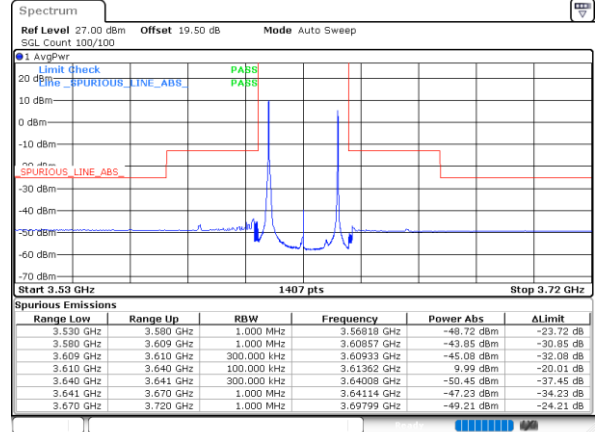

Date: 17_MAR_2021 10:32:44

Date: 17_MAR_2021 11:21:59

LTE Band 48C / 15MHz+20MHz

QPSK

Highest Band Edge / 1RB0 and 1RB99

N/A

Date: 17_MAR_2021 11:36:17

Highest Band Edge / 1RB74 and 1RB0

N/A

Date: 17_MAR_2021 11:38:55

Highest Band Edge / Full RB

N/A

Date: 17_MAR_2021 11:24:42

LTE Band 48C/ 20MHz+5MHz

QPSK

Lowest Band Edge / 1RB0 and 1RB24

Middle Band Edge / 1RB0 and 1RB24

Date: 12.MAR.2021 14:05:44

Date: 16.MAR.2021 14:33:32

Lowest Band Edge / 1RB99 and 1RB0

Middle Band Edge / 1RB99 and 1RB0

Date: 16.MAR.2021 14:15:39

Date: 16.MAR.2021 14:31:55

Lowest Band Edge / Full RB

Middle Band Edge / Full RB

Date: 12.MAR.2021 13:54:47

Date: 16.MAR.2021 14:51:32

LTE Band 48C / 20MHz+5MHz

QPSK

Highest Band Edge / 1RB0 and 1RB24

N/A