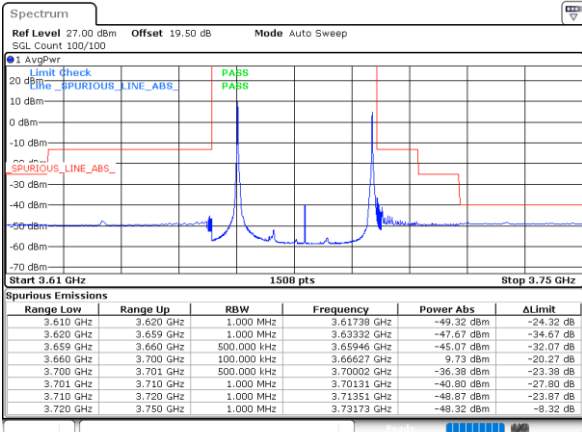

Date: 17_MAR_2021 10:32:44

Date: 17_MAR_2021 11:21:59

LTE Band 48C / 15MHz+20MHz

QPSK

Highest Band Edge / 1RB0 and 1RB99

N/A

Date: 17_MAR_2021 11:36:17

Highest Band Edge / 1RB74 and 1RB0

N/A

Date: 17_MAR_2021 11:38:55

Highest Band Edge / Full RB

N/A

Date: 17_MAR_2021 11:24:42

LTE Band 48C/ 20MHz+5MHz

QPSK

Lowest Band Edge / 1RB0 and 1RB24