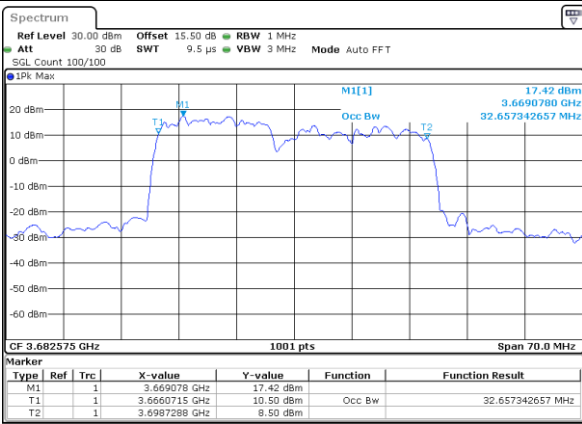

Middle Channel / 5MHz+20MHz

Date: 22.FEB.2021 11:43:16

Middle Channel / 10MHz+20MHz

Date: 22.FEB.2021 13:43:16

Highest Channel / 5MHz+20MHz

Date: 22.FEB.2021 11:43:29

Highest Channel / 10MHz+20MHz

Date: 22.FEB.2021 13:45:28

LTE Band 48C

64QAM

Lowest Channel / 15MHz+20MHz

Date: 23.FEB.2021 13:42:25

Lowest Channel / 20MHz+5MHz

Date: 22.FEB.2021 11:49:08

Middle Channel / 15MHz+20MHz

Date: 23.FEB.2021 13:45:47

Middle Channel / 20MHz+5MHz

Date: 22.FEB.2021 11:52:44

Highest Channel / 15MHz+20MHz

Date: 23.FEB.2021 13:48:00

Highest Channel / 20MHz+5MHz

Date: 22.FEB.2021 11:55:11

LTE Band 48C

64QAM