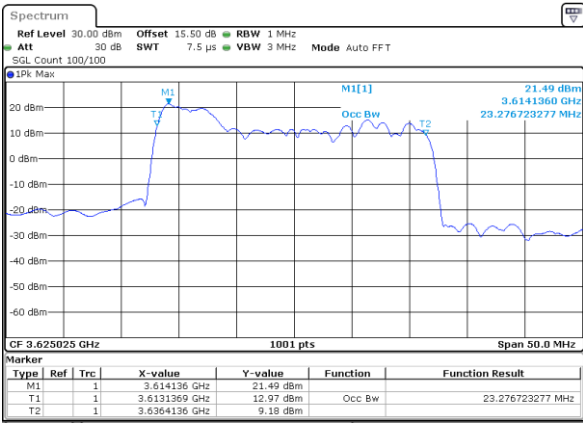

Date: 23.FEB.2021 13:57:54

Middle Channel / 20MHz+15MHz

Date: 23.FEB.2021 14:58:38

Highest Channel / 20MHz+10MHz

Date: 23.FEB.2021 14:01:16

Highest Channel / 20MHz+15MHz

Date: 23.FEB.2021 15:02:01

LTE Band 48C

N/A

Date: 23.FEB.2021 14:37:45

LTE Band 48C

64QAM

Lowest Channel / 5MHz+20MHz

Date: 22.FEB.2021 11:37:55

Lowest Channel / 10MHz+20MHz

Date: 22.FEB.2021 13:39:41

Middle Channel / 5MHz+20MHz

Date: 22.FEB.2021 11:43:16

Middle Channel / 10MHz+20MHz

Date: 22.FEB.2021 13:43:16

Highest Channel / 5MHz+20MHz

Date: 22.FEB.2021 11:43:29

Highest Channel / 10MHz+20MHz

Date: 22.FEB.2021 13:45:28