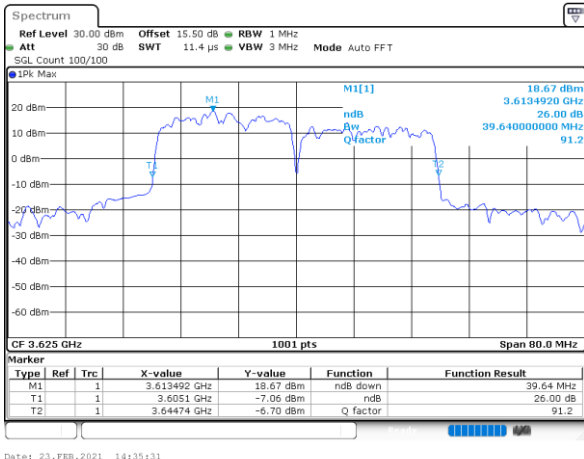

Lowest Channel / 20MHz+15MHz

Date: 23.FEB.2021 14:15:125

Middle Channel / 20MHz+10MHz

Date: 23.FEB.2021 13:59:03

Middle Channel / 20MHz+15MHz

Date: 23.FEB.2021 14:15:47

Highest Channel / 20MHz+10MHz

Date: 23.FEB.2021 14:03:13

Highest Channel / 20MHz+15MHz

Date: 23.FEB.2021 15:10:116

LTE Band 48C

64QAM

Lowest Channel / 20MHz+20MHz

N/A

Date: 23.FEB.2021 14:32:09

Middle Channel / 20MHz+20MHz

N/A

Date: 23.FEB.2021 14:35:31

Highest Channel / 20MHz+20MHz

N/A

Date: 23.FEB.2021 14:39:59

Occupied Bandwidth

Mode	LTE Band 48C : 99%OBW(MHz)			
QPSK				
BW	5MHz+20MHz	10MHz+20MHz	15MHz+20MHz	20MHz+5MHz
Lowest CH	23.23	27.69	32.73	23.28
Middle CH	23.13	27.99	33.15	23.33
Highest CH	23.38	27.93	32.73	22.98
BW	20MHz+10MHz	20MHz+15MHz	20MHz+20MHz	N/A
Lowest CH	28.11	32.94	37.72	-
Middle CH	28.05	33.08	37.64	-
Highest CH	28.11	32.66	37.64	-

Mode	LTE Band 48C : 99%OBW(MHz)			
16QAM				
BW	5MHz+20MHz	10MHz+20MHz	15MHz+20MHz	20MHz+5MHz
Lowest CH	23.08	27.57	32.73	23.13
Middle CH	23.18	27.99	32.52	23.18
Highest CH	23.38	27.75	32.80	23.33
BW	20MHz+10MHz	20MHz+15MHz	20MHz+20MHz	N/A
Lowest CH	28.05	32.87	37.72	-
Middle CH	27.93	32.87	37.88	-
Highest CH	27.87	32.73	37.88	-