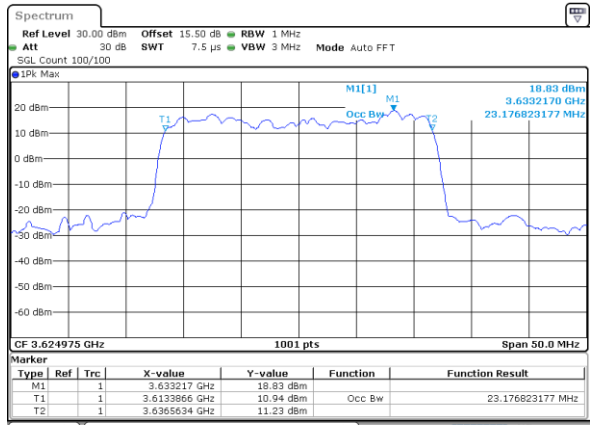

Date: 22.FEB.2021 11:37:21

Lowest Channel / 10MHz+20MHz

Date: 22.FEB.2021 13:39:06

Middle Channel / 5MHz+20MHz

Date: 22.FEB.2021 11:40:41

Middle Channel / 10MHz+20MHz

Date: 22.FEB.2021 13:42:42

Highest Channel / 5MHz+20MHz

Date: 22.FEB.2021 11:44:03

Highest Channel / 10MHz+20MHz

Date: 22.FEB.2021 13:46:03

LTE Band 48C

16QAM

Lowest Channel / 15MHz+20MHz

Date: 23.FEB.2021 13:41:50

Lowest Channel / 20MHz+5MHz

Date: 22.FEB.2021 11:48:34

Middle Channel / 15MHz+20MHz

Date: 23.FEB.2021 13:45:12

Middle Channel / 20MHz+5MHz

Date: 22.FEB.2021 11:52:09

Highest Channel / 15MHz+20MHz

Date: 23.FEB.2021 13:48:35

Highest Channel / 20MHz+5MHz