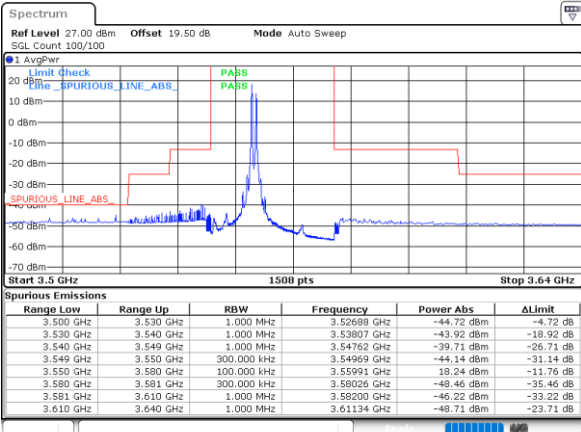

LTE Band 48C / 5MHz+20MHz

QPSK

Highest Band Edge / 1RB0 and 1RB99

N/A

Date: 11.MAR.2021 17:23:33

Highest Band Edge / 1RB24 and 1RB0

N/A

Date: 11.MAR.2021 17:14:58

Highest Band Edge / Full RB

N/A

Date: 11.MAR.2021 17:25:46

LTE Band 48C / 10MHz+20MHz

QPSK

Lowest Band Edge / 1RB0 and 1RB99

Middle Band Edge / 1RB0 and 1RB99

Date: 16.MAR.2021 15:41:44

Date: 16.MAR.2021 16:24:06

Lowest Band Edge / 1RB49 and 1RB0

Middle Band Edge / 1RB49 and 1RB0

Date: 16.MAR.2021 15:51:23

Date: 16.MAR.2021 16:13:31

Lowest Band Edge / Full RB

Middle Band Edge / Full RB

Date: 16.MAR.2021 15:23:03

Date: 16.MAR.2021 16:36:43

LTE Band 48C / 10MHz+20MHz

QPSK

Highest Band Edge / 1RB0 and 1RB99

N/A

Date: 16_MAR_2021 16:55:18

Highest Band Edge / 1RB49 and 1RB0

N/A