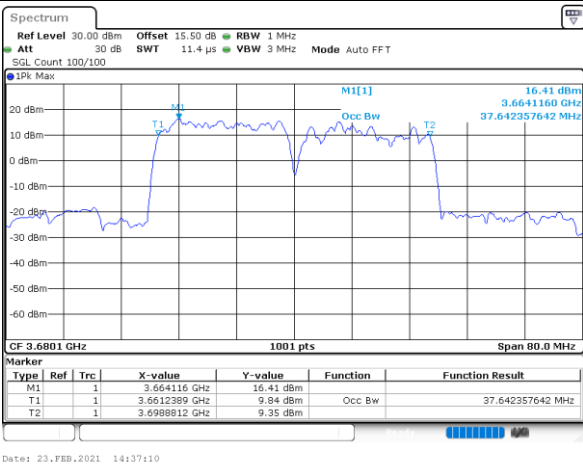

Lowest Channel / 20MHz+10MHz

Date: 23.FEB.2021 13:55:07

Lowest Channel / 20MHz+15MHz

Date: 23.FEB.2021 14:55:51

Middle Channel / 20MHz+10MHz

Date: 23.FEB.2021 13:58:29

Middle Channel / 20MHz+15MHz

Date: 23.FEB.2021 14:59:13

Highest Channel / 20MHz+10MHz

Date: 23.FEB.2021 14:00:42

Highest Channel / 20MHz+15MHz

Date: 23.FEB.2021 15:01:26

LTE Band 48C

64QAM

Lowest Channel / 20MHz+20MHz

N/A

Middle Channel / 20MHz+20MHz

N/A

Highest Channel / 20MHz+20MHz

N/A

Conducted Band Edge

LTE Band 48C / 5MHz+20MHz

QPSK

Lowest Band Edge / 1RB0 and 1RB99