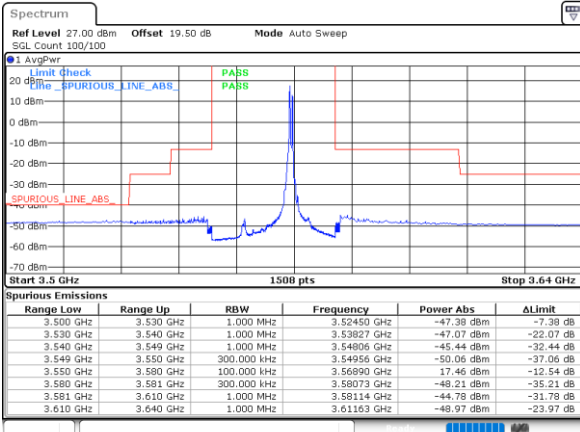

Date: 17_MAR_2021 10:32:44

Date: 17_MAR_2021 11:21:59

LTE Band 48C / 15MHz+20MHz

QPSK

Highest Band Edge / 1RB0 and 1RB99

N/A

Date: 17_MAR_2021 11:36:17

Highest Band Edge / 1RB74 and 1RB0

N/A

Date: 17_MAR_2021 11:38:55

Highest Band Edge / Full RB

N/A

Date: 17_MAR_2021 11:24:42

LTE Band 48C/ 20MHz+5MHz

QPSK

Lowest Band Edge / 1RB0 and 1RB24

Middle Band Edge / 1RB0 and 1RB24

Date: 12.MAR.2021 14:05:44

Date: 16.MAR.2021 14:33:32

Lowest Band Edge / 1RB99 and 1RB0

Middle Band Edge / 1RB99 and 1RB0

Date: 16.MAR.2021 14:15:39

Date: 16.MAR.2021 14:31:55

Lowest Band Edge / Full RB

Middle Band Edge / Full RB

Date: 12.MAR.2021 13:54:47

Date: 16.MAR.2021 14:51:32

LTE Band 48C / 20MHz+5MHz

QPSK

Highest Band Edge / 1RB0 and 1RB24

N/A