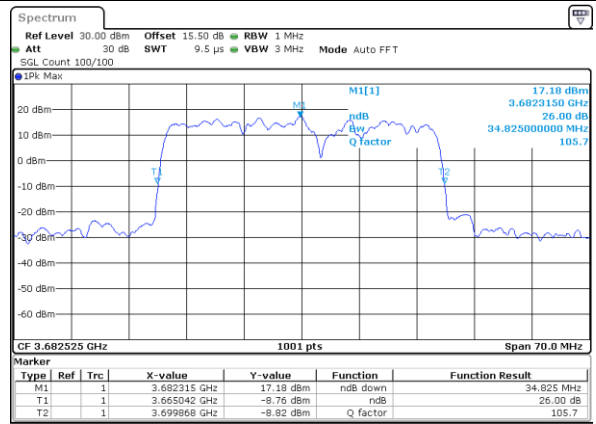

Highest Channel / 15MHz+20MHz

Date: 23.FEB.2021 13:50:50

Highest Channel / 20MHz+5MHz

Date: 22.FEB.2021 11:57:59

LTE Band 48C

64QAM

Lowest Channel / 20MHz+10MHz

Date: 23.FEB.2021 13:55:41

Lowest Channel / 20MHz+15MHz

Date: 23.FEB.2021 14:15:125

Middle Channel / 20MHz+10MHz

Date: 23.FEB.2021 13:59:03

Middle Channel / 20MHz+15MHz

Date: 23.FEB.2021 14:15:47

Highest Channel / 20MHz+10MHz

Date: 23.FEB.2021 14:03:13

Highest Channel / 20MHz+15MHz

Date: 23.FEB.2021 15:10:116

LTE Band 48C

64QAM

Lowest Channel / 20MHz+20MHz

N/A

Date: 23.FEB.2021 14:32:09

Middle Channel / 20MHz+20MHz

N/A

Date: 23.FEB.2021 14:35:31

Highest Channel / 20MHz+20MHz

N/A

Date: 23.FEB.2021 14:39:59

Occupied Bandwidth

Mode	LTE Band 48C : 99%OBW(MHz)			
QPSK				
BW	5MHz+20MHz	10MHz+20MHz	15MHz+20MHz	20MHz+5MHz
Lowest CH	23.23	27.69	32.73	23.28
Middle CH	23.13	27.99	33.15	23.33
Highest CH	23.38	27.93	32.73	22.98
BW	20MHz+10MHz	20MHz+15MHz	20MHz+20MHz	N/A
Lowest CH	28.11	32.94	37.72	-
Middle CH	28.05	33.08	37.64	-
Highest CH	28.11	32.66	37.64	-