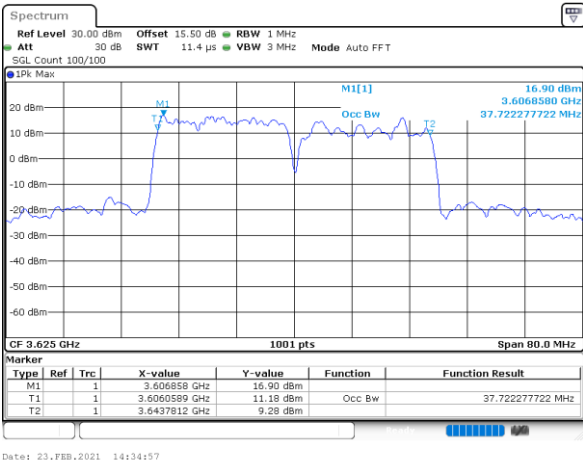

Lowest Channel / 20MHz+10MHz

Date: 23.FEB.2021 13:55:07

Lowest Channel / 20MHz+15MHz

Date: 23.FEB.2021 14:55:51

Middle Channel / 20MHz+10MHz

Date: 23.FEB.2021 13:58:29

Middle Channel / 20MHz+15MHz

Date: 23.FEB.2021 14:59:13

Highest Channel / 20MHz+10MHz

Date: 23.FEB.2021 14:00:42

Highest Channel / 20MHz+15MHz

Date: 23.FEB.2021 15:01:26

LTE Band 48C

64QAM

Lowest Channel / 20MHz+20MHz

N/A

Middle Channel / 20MHz+20MHz

N/A

Highest Channel / 20MHz+20MHz

N/A

Conducted Band Edge

LTE Band 48C / 5MHz+20MHz

QPSK

Lowest Band Edge / 1RB0 and 1RB99