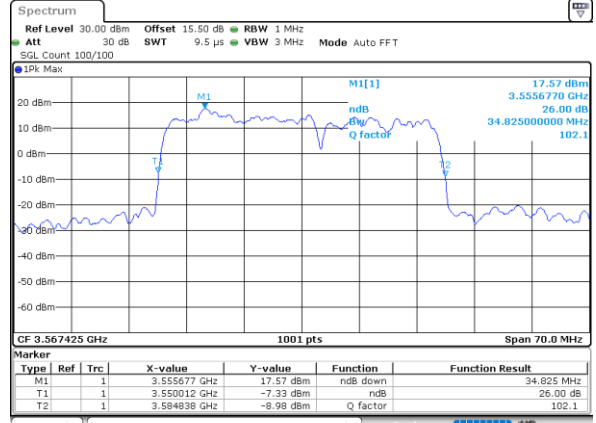

Lowest Channel / 15MHz+20MHz

Date: 23.FEB.2021 13:42:59

Lowest Channel / 20MHz+5MHz

Date: 22.FEB.2021 11:49:42

Middle Channel / 15MHz+20MHz

Date: 23.FEB.2021 13:46:21

Middle Channel / 20MHz+5MHz

Date: 22.FEB.2021 11:53:18

Highest Channel / 15MHz+20MHz

Date: 23.FEB.2021 13:50:50

Highest Channel / 20MHz+5MHz

Date: 22.FEB.2021 11:57:59

LTE Band 48C

64QAM

Lowest Channel / 20MHz+10MHz

Date: 23.FEB.2021 13:55:41

Lowest Channel / 20MHz+15MHz

Date: 23.FEB.2021 14:15:125

Middle Channel / 20MHz+10MHz

Date: 23.FEB.2021 13:59:03

Middle Channel / 20MHz+15MHz

Date: 23.FEB.2021 14:15:47

Highest Channel / 20MHz+10MHz

Date: 23.FEB.2021 14:03:13

Highest Channel / 20MHz+15MHz

Date: 23.FEB.2021 15:10:116

LTE Band 48C

64QAM

Lowest Channel / 20MHz+20MHz

N/A

Date: 23.FEB.2021 14:32:09

Middle Channel / 20MHz+20MHz