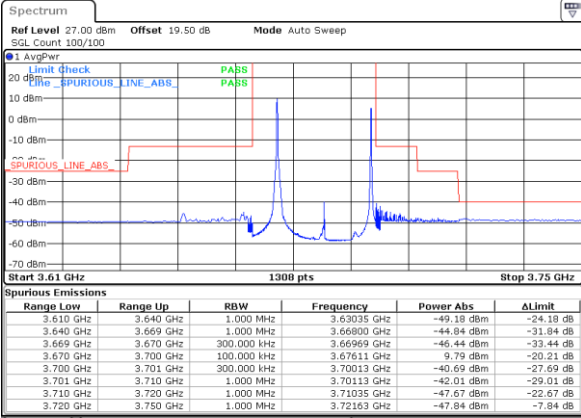

N/A

Date: 17_MAR_2021 11:38:55

Highest Band Edge / Full RB

N/A

Date: 17_MAR_2021 11:24:42

LTE Band 48C/ 20MHz+5MHz

QPSK

Lowest Band Edge / 1RB0 and 1RB24

Middle Band Edge / 1RB0 and 1RB24

Date: 12.MAR.2021 14:05:44

Date: 16.MAR.2021 14:33:32

Lowest Band Edge / 1RB99 and 1RB0

Middle Band Edge / 1RB99 and 1RB0

Date: 16.MAR.2021 14:15:39

Date: 16.MAR.2021 14:31:55

Lowest Band Edge / Full RB

Middle Band Edge / Full RB

Date: 12.MAR.2021 13:54:47

Date: 16.MAR.2021 14:51:32

LTE Band 48C / 20MHz+5MHz

QPSK

Highest Band Edge / 1RB0 and 1RB24

N/A

Date: 16_MAR_2021 15:10:23

Highest Band Edge / 1RB99 and 1RB0

N/A

Date: 16_MAR_2021 15:13:16

Highest Band Edge / Full RB

N/A

Date: 16_MAR_2021 14:53:57