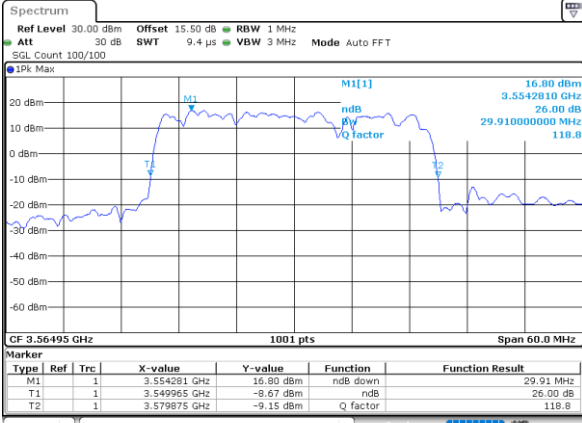

Lowest Channel / 15MHz+20MHz

Date: 23.FEB.2021 13:42:59

Lowest Channel / 20MHz+5MHz

Date: 22.FEB.2021 11:49:42

Middle Channel / 15MHz+20MHz

Date: 23.FEB.2021 13:46:21

Middle Channel / 20MHz+5MHz

Date: 22.FEB.2021 11:53:18

Highest Channel / 15MHz+20MHz

Date: 23.FEB.2021 13:50:50

Highest Channel / 20MHz+5MHz

Date: 22.FEB.2021 11:57:59

LTE Band 48C

64QAM

Lowest Channel / 20MHz+10MHz

Date: 23.FEB.2021 13:55:41

Lowest Channel / 20MHz+15MHz

Date: 23.FEB.2021 14:15:125

Middle Channel / 20MHz+10MHz

Date: 23.FEB.2021 13:59:03

Middle Channel / 20MHz+15MHz

Date: 23.FEB.2021 14:15:47

Highest Channel / 20MHz+10MHz

Date: 23.FEB.2021 14:03:13

Highest Channel / 20MHz+15MHz

Date: 23.FEB.2021 15:10:116

LTE Band 48C

64QAM

Lowest Channel / 20MHz+20MHz

N/A

Date: 23.FEB.2021 14:32:09

Middle Channel / 20MHz+20MHz