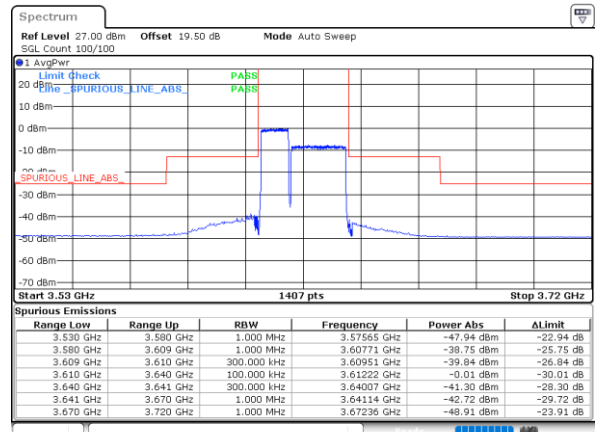

LTE Band 48C / 5MHz+20MHz

QPSK

Highest Band Edge / 1RB0 and 1RB99

N/A

Date: 11.MAR.2021 17:23:33

Highest Band Edge / 1RB24 and 1RB0

N/A

Date: 11.MAR.2021 17:14:58

Highest Band Edge / Full RB

N/A

Date: 11.MAR.2021 17:25:46

LTE Band 48C / 10MHz+20MHz

QPSK

Lowest Band Edge / 1RB0 and 1RB99

Middle Band Edge / 1RB0 and 1RB99

Date: 16.MAR.2021 15:41:44

Date: 16.MAR.2021 16:24:06

Lowest Band Edge / 1RB49 and 1RB0

Middle Band Edge / 1RB49 and 1RB0

Date: 16.MAR.2021 15:51:23

Date: 16.MAR.2021 16:13:31

Lowest Band Edge / Full RB

Middle Band Edge / Full RB

Date: 16.MAR.2021 15:23:03

Date: 16.MAR.2021 16:36:43

LTE Band 48C / 10MHz+20MHz

QPSK

Highest Band Edge / 1RB0 and 1RB99

N/A

Date: 16_MAR_2021 16:55:18

Highest Band Edge / 1RB49 and 1RB0

N/A