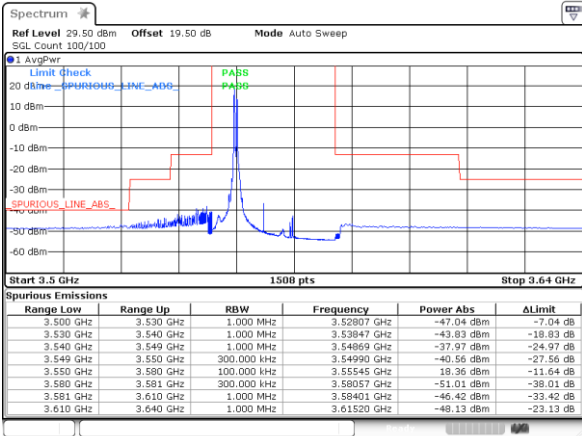

Highest Channel / 20MHz+10MHz

Date: 23.FEB.2021 14:00:42

Highest Channel / 20MHz+15MHz

Date: 23.FEB.2021 15:01:26

LTE Band 48C

64QAM

Lowest Channel / 20MHz+20MHz

N/A

Middle Channel / 20MHz+20MHz

N/A

Highest Channel / 20MHz+20MHz

N/A

Conducted Band Edge

LTE Band 48C / 5MHz+20MHz

QPSK

Lowest Band Edge / 1RB0 and 1RB99

Middle Band Edge / 1RB0 and 1RB99

Date: 11.MAR.2021 17:00:48

Date: 11.MAR.2021 17:40:11

Lowest Band Edge / 1RB24 and 1RB0

Middle Band Edge / 1RB24 and 1RB0

Date: 11.MAR.2021 17:11:58

Date: 11.MAR.2021 17:50:35

LTE Band 48C / 5MHz+20MHz

QPSK

Highest Band Edge / 1RB0 and 1RB99

N/A

Date: 11.MAR.2021 17:23:33

Highest Band Edge / 1RB24 and 1RB0

N/A

Date: 11.MAR.2021 17:14:58