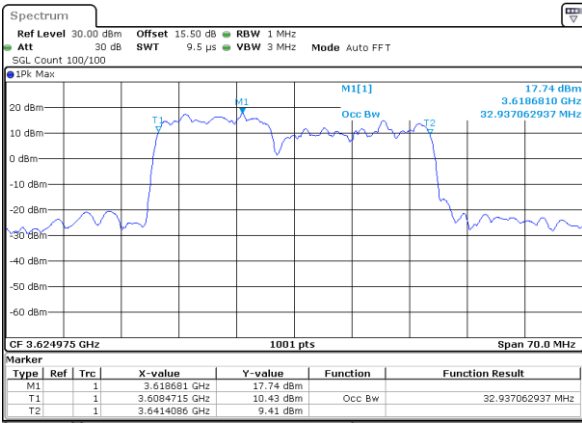

Middle Channel / 5MHz+20MHz

Date: 22.FEB.2021 11:43:16

Middle Channel / 10MHz+20MHz

Date: 22.FEB.2021 13:43:16

Highest Channel / 5MHz+20MHz

Date: 22.FEB.2021 11:43:29

Highest Channel / 10MHz+20MHz

Date: 22.FEB.2021 13:45:28

LTE Band 48C

64QAM

Lowest Channel / 15MHz+20MHz

Date: 23.FEB.2021 13:42:25

Lowest Channel / 20MHz+5MHz

Date: 22.FEB.2021 11:49:08

Middle Channel / 15MHz+20MHz

Date: 23.FEB.2021 13:45:47

Middle Channel / 20MHz+5MHz

Date: 22.FEB.2021 11:52:44

Highest Channel / 15MHz+20MHz

Date: 23.FEB.2021 13:48:00

Highest Channel / 20MHz+5MHz

Date: 22.FEB.2021 11:55:11

LTE Band 48C

64QAM