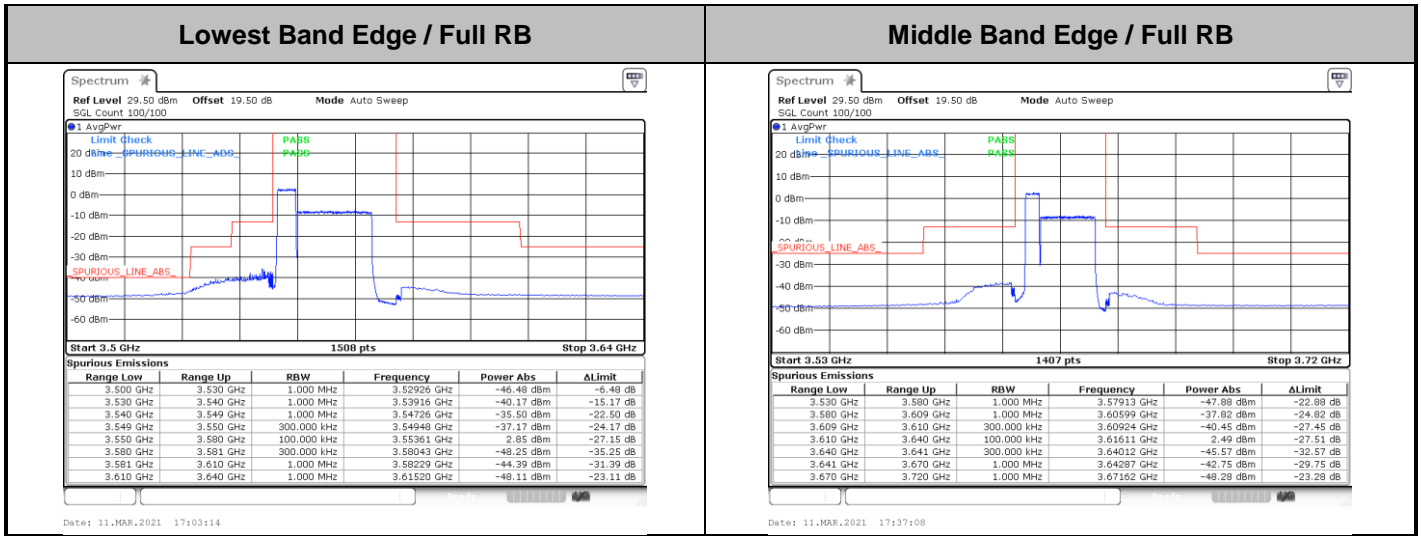

Middle Channel / 20MHz+20MHz

N/A

Highest Channel / 20MHz+20MHz

N/A

Conducted Band Edge

LTE Band 48C / 5MHz+20MHz

QPSK

Lowest Band Edge / 1RB0 and 1RB99

Middle Band Edge / 1RB0 and 1RB99

Date: 11.MAR.2021 17:00:48

Date: 11.MAR.2021 17:40:11

Lowest Band Edge / 1RB24 and 1RB0

Middle Band Edge / 1RB24 and 1RB0

Date: 11.MAR.2021 17:11:58

Date: 11.MAR.2021 17:50:35

LTE Band 48C / 5MHz+20MHz

QPSK

Highest Band Edge / 1RB0 and 1RB99

N/A

Date: 11.MAR.2021 17:23:33

Highest Band Edge / 1RB24 and 1RB0

N/A

Date: 11.MAR.2021 17:14:58

Highest Band Edge / Full RB

N/A

Date: 11.MAR.2021 17:25:46

LTE Band 48C / 10MHz+20MHz

QPSK

Lowest Band Edge / 1RB0 and 1RB99

Middle Band Edge / 1RB0 and 1RB99

Date: 16.MAR.2021 15:41:44