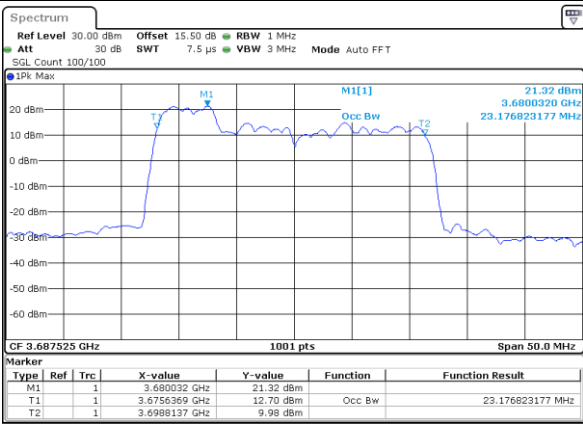

N/A

Date: 23.FEB.2021 14:37:45

LTE Band 48C

64QAM

Lowest Channel / 5MHz+20MHz

Date: 22.FEB.2021 11:37:55

Lowest Channel / 10MHz+20MHz

Date: 22.FEB.2021 13:39:41

Middle Channel / 5MHz+20MHz

Date: 22.FEB.2021 11:43:16

Middle Channel / 10MHz+20MHz

Date: 22.FEB.2021 13:43:16

Highest Channel / 5MHz+20MHz

Date: 22.FEB.2021 11:43:29

Highest Channel / 10MHz+20MHz

Date: 22.FEB.2021 13:45:28

LTE Band 48C

64QAM

Lowest Channel / 15MHz+20MHz

Date: 23.FEB.2021 13:42:25

Lowest Channel / 20MHz+5MHz

Date: 22.FEB.2021 11:49:08

Middle Channel / 15MHz+20MHz

Date: 23.FEB.2021 13:45:47

Middle Channel / 20MHz+5MHz

Date: 22.FEB.2021 11:52:44

Highest Channel / 15MHz+20MHz

Date: 23.FEB.2021 13:48:00

Highest Channel / 20MHz+5MHz

Date: 22.FEB.2021 11:55:11

LTE Band 48C

64QAM