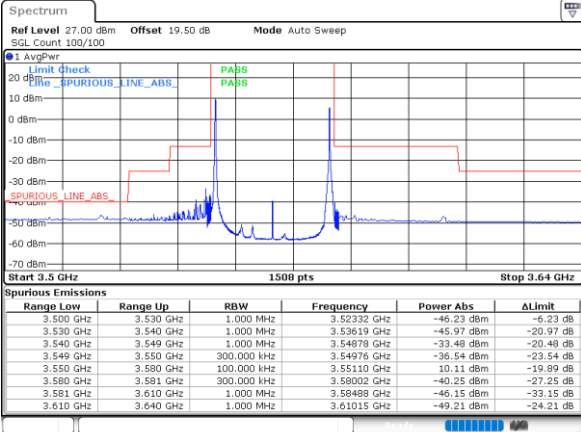

LTE Band 48C / 5MHz+20MHz

QPSK

Highest Band Edge / 1RB0 and 1RB99

N/A

Date: 11.MAR.2021 17:23:33

Highest Band Edge / 1RB24 and 1RB0

N/A

Date: 11.MAR.2021 17:14:58

Highest Band Edge / Full RB

N/A

Date: 11.MAR.2021 17:25:46

LTE Band 48C / 10MHz+20MHz

QPSK

Lowest Band Edge / 1RB0 and 1RB99

Middle Band Edge / 1RB0 and 1RB99

Date: 16.MAR.2021 15:41:44

Date: 16.MAR.2021 16:24:06

Lowest Band Edge / 1RB49 and 1RB0

Middle Band Edge / 1RB49 and 1RB0

Date: 16.MAR.2021 15:51:23

Date: 16.MAR.2021 16:13:31

Lowest Band Edge / Full RB

Middle Band Edge / Full RB

Date: 16.MAR.2021 15:23:03

Date: 16.MAR.2021 16:36:43

LTE Band 48C / 10MHz+20MHz

QPSK

Highest Band Edge / 1RB0 and 1RB99

N/A

Date: 16_MAR_2021 16:55:18

Highest Band Edge / 1RB49 and 1RB0

N/A