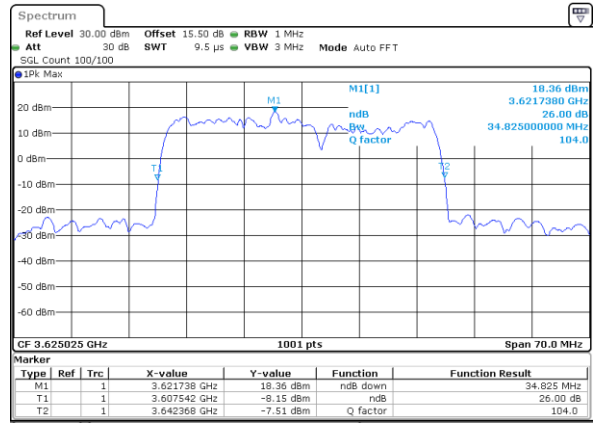

Highest Channel / 15MHz+20MHz

Date: 23.FEB.2021 13:50:50

Highest Channel / 20MHz+5MHz

Date: 22.FEB.2021 11:57:59

LTE Band 48C

64QAM

Lowest Channel / 20MHz+10MHz

Date: 23.FEB.2021 13:55:41

Lowest Channel / 20MHz+15MHz

Date: 23.FEB.2021 14:15:125

Middle Channel / 20MHz+10MHz

Date: 23.FEB.2021 13:59:03

Middle Channel / 20MHz+15MHz

Date: 23.FEB.2021 14:15:47

Highest Channel / 20MHz+10MHz

Date: 23.FEB.2021 14:03:13

Highest Channel / 20MHz+15MHz

Date: 23.FEB.2021 15:10:116

LTE Band 48C

64QAM

Lowest Channel / 20MHz+20MHz

N/A

Date: 23.FEB.2021 14:32:09

Middle Channel / 20MHz+20MHz

N/A

Date: 23.FEB.2021 14:35:31

Highest Channel / 20MHz+20MHz

N/A

Date: 23.FEB.2021 14:39:59

Occupied Bandwidth

Mode	LTE Band 48C : 99%OBW(MHz)			
QPSK				
BW	5MHz+20MHz	10MHz+20MHz	15MHz+20MHz	20MHz+5MHz
Lowest CH	23.23	27.69	32.73	23.28
Middle CH	23.13	27.99	33.15	23.33
Highest CH	23.38	27.93	32.73	22.98
BW	20MHz+10MHz	20MHz+15MHz	20MHz+20MHz	N/A
Lowest CH	28.11	32.94	37.72	-
Middle CH	28.05	33.08	37.64	-
Highest CH	28.11	32.66	37.64	-