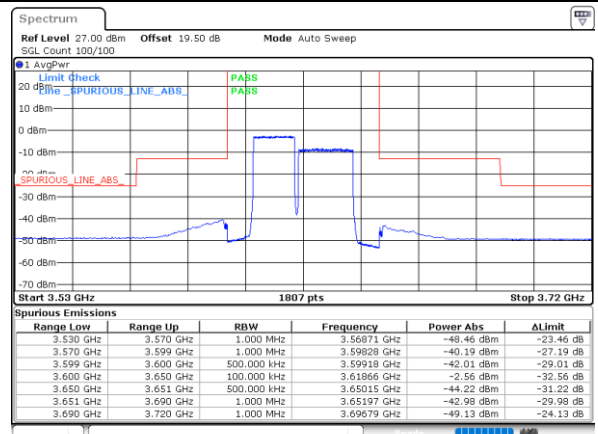

Date: 16.MAR.2021 16:36:43

LTE Band 48C / 10MHz+20MHz

QPSK

Highest Band Edge / 1RB0 and 1RB99

N/A

Date: 16_MAR_2021 16:55:18

Highest Band Edge / 1RB49 and 1RB0

N/A

Date: 16_MAR_2021 16:57:48

Highest Band Edge / Full RB

N/A

Date: 16_MAR_2021 16:39:14

LTE Band 48C / 15MHz+20MHz

QPSK

Lowest Band Edge / 1RB0 and 1RB99

Middle Band Edge / 1RB0 and 1RB99

Date: 17_MAR_2021 10:49:36

Date: 17_MAR_2021 11:07:36

Lowest Band Edge / 1RB74 and 1RB0

Middle Band Edge / 1RB74 and 1RB0

Date: 17_MAR_2021 10:51:57

Date: 17_MAR_2021 11:04:42

Lowest Band Edge / Full RB

Middle Band Edge / Full RB

Date: 17_MAR_2021 10:32:44

Date: 17_MAR_2021 11:21:59

LTE Band 48C / 15MHz+20MHz

QPSK

Highest Band Edge / 1RB0 and 1RB99

N/A

Date: 17_MAR_2021 11:36:17

Highest Band Edge / 1RB74 and 1RB0