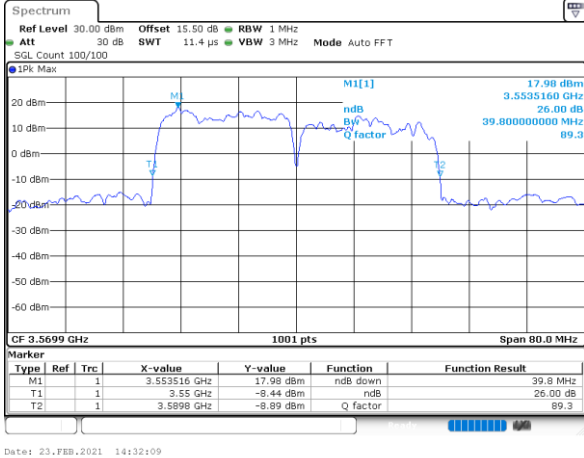

Lowest Channel / 20MHz+15MHz

Date: 23.FEB.2021 14:15:125

Middle Channel / 20MHz+10MHz

Date: 23.FEB.2021 13:59:03

Middle Channel / 20MHz+15MHz

Date: 23.FEB.2021 14:15:47

Highest Channel / 20MHz+10MHz

Date: 23.FEB.2021 14:03:13

Highest Channel / 20MHz+15MHz

Date: 23.FEB.2021 15:10:116

LTE Band 48C

64QAM

Lowest Channel / 20MHz+20MHz

N/A

Date: 23.FEB.2021 14:32:09

Middle Channel / 20MHz+20MHz

N/A

Date: 23.FEB.2021 14:35:31

Highest Channel / 20MHz+20MHz

N/A

Date: 23.FEB.2021 14:39:59

Occupied Bandwidth

Mode	LTE Band 48C : 99%OBW(MHz)			
QPSK				
BW	5MHz+20MHz	10MHz+20MHz	15MHz+20MHz	20MHz+5MHz
Lowest CH	23.23	27.69	32.73	23.28
Middle CH	23.13	27.99	33.15	23.33
Highest CH	23.38	27.93	32.73	22.98
BW	20MHz+10MHz	20MHz+15MHz	20MHz+20MHz	N/A
Lowest CH	28.11	32.94	37.72	-
Middle CH	28.05	33.08	37.64	-
Highest CH	28.11	32.66	37.64	-

Mode	LTE Band 48C : 99%OBW(MHz)			
16QAM				
BW	5MHz+20MHz	10MHz+20MHz	15MHz+20MHz	20MHz+5MHz
Lowest CH	23.08	27.57	32.73	23.13
Middle CH	23.18	27.99	32.52	23.18
Highest CH	23.38	27.75	32.80	23.33
BW	20MHz+10MHz	20MHz+15MHz	20MHz+20MHz	N/A
Lowest CH	28.05	32.87	37.72	-
Middle CH	27.93	32.87	37.88	-
Highest CH	27.87	32.73	37.88	-