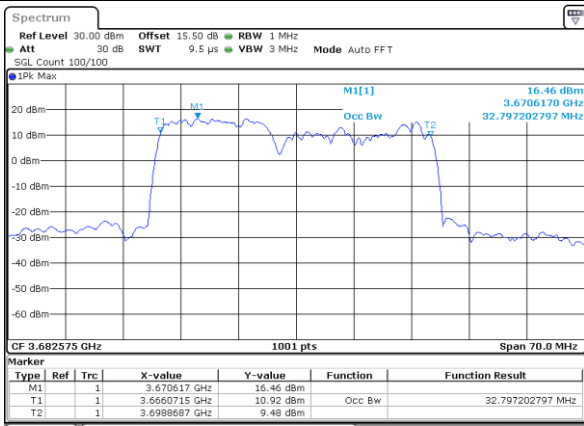

Date: 22.FEB.2021 11:44:03

Highest Channel / 10MHz+20MHz

Date: 22.FEB.2021 13:46:03

LTE Band 48C

16QAM

Lowest Channel / 15MHz+20MHz

Date: 23.FEB.2021 13:41:50

Lowest Channel / 20MHz+5MHz

Date: 22.FEB.2021 11:48:34

Middle Channel / 15MHz+20MHz

Date: 23.FEB.2021 13:45:12

Middle Channel / 20MHz+5MHz

Date: 22.FEB.2021 11:52:09

Highest Channel / 15MHz+20MHz

Date: 23.FEB.2021 13:48:35

Highest Channel / 20MHz+5MHz

Date: 22.FEB.2021 11:55:45

LTE Band 48C

16QAM

Lowest Channel / 20MHz+10MHz

Date: 23.FEB.2021 13:54:32

Lowest Channel / 20MHz+15MHz

Date: 23.FEB.2021 14:55:16

Middle Channel / 20MHz+10MHz

Date: 23.FEB.2021 13:57:54

Middle Channel / 20MHz+15MHz

Date: 23.FEB.2021 14:58:38

Highest Channel / 20MHz+10MHz

Date: 23.FEB.2021 14:01:16

Highest Channel / 20MHz+15MHz

Date: 23.FEB.2021 15:02:01

LTE Band 48C