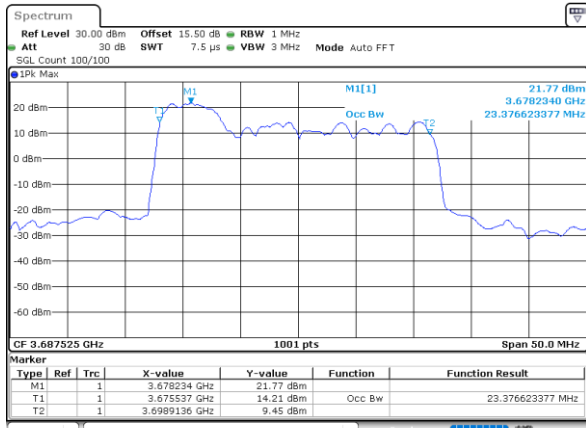

Mode	LTE Band 48C : 99%OBW(MHz)			
64QAM				
BW	5MHz+20MHz	10MHz+20MHz	15MHz+20MHz	20MHz+5MHz
Lowest CH	22.83	27.99	32.94	23.13
Middle CH	23.28	27.93	32.94	23.23
Highest CH	23.18	28.05	32.66	23.28
BW	20MHz+10MHz	20MHz+15MHz	20MHz+20MHz	N/A
Lowest CH	28.23	32.66	37.80	-
Middle CH	27.99	32.59	37.72	-
Highest CH	27.87	32.80	37.64	-

LTE Band 48C

QPSK

Lowest Channel / 5MHz+20MHz

Date: 22.FEB.2021 11:36:46

Lowest Channel / 10MHz+20MHz

Date: 22.FEB.2021 13:38:32

Middle Channel / 5MHz+20MHz

Date: 22.FEB.2021 11:40:07

Middle Channel / 10MHz+20MHz

Date: 22.FEB.2021 13:42:07

Highest Channel / 5MHz+20MHz

Date: 22.FEB.2021 11:44:38

Highest Channel / 10MHz+20MHz

Date: 22.FEB.2021 13:46:37

LTE Band 48C

QPSK