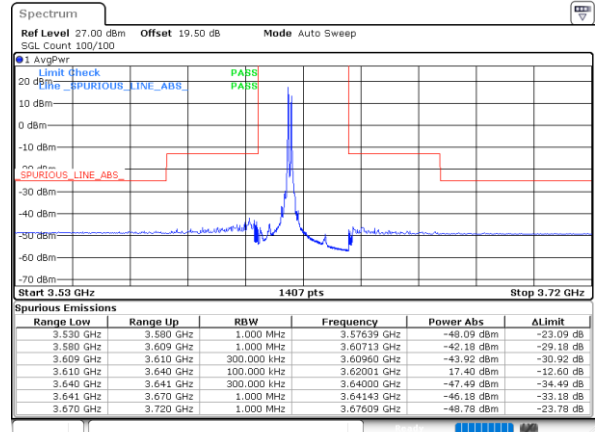

LTE Band 48C / 5MHz+20MHz

QPSK

Highest Band Edge / 1RB0 and 1RB99

N/A

Date: 11.MAR.2021 17:23:33

Highest Band Edge / 1RB24 and 1RB0

N/A

Date: 11.MAR.2021 17:14:58

Highest Band Edge / Full RB

N/A

Date: 11.MAR.2021 17:25:46

LTE Band 48C / 10MHz+20MHz

QPSK

Lowest Band Edge / 1RB0 and 1RB99

Middle Band Edge / 1RB0 and 1RB99

Date: 16.MAR.2021 15:41:44

Date: 16.MAR.2021 16:24:06

Lowest Band Edge / 1RB49 and 1RB0

Middle Band Edge / 1RB49 and 1RB0

Date: 16.MAR.2021 15:51:23

Date: 16.MAR.2021 16:13:31

Lowest Band Edge / Full RB

Middle Band Edge / Full RB

Date: 16.MAR.2021 15:23:03

Date: 16.MAR.2021 16:36:43

LTE Band 48C / 10MHz+20MHz

QPSK

Highest Band Edge / 1RB0 and 1RB99

N/A

Date: 16_MAR_2021 16:55:18

Highest Band Edge / 1RB49 and 1RB0

N/A