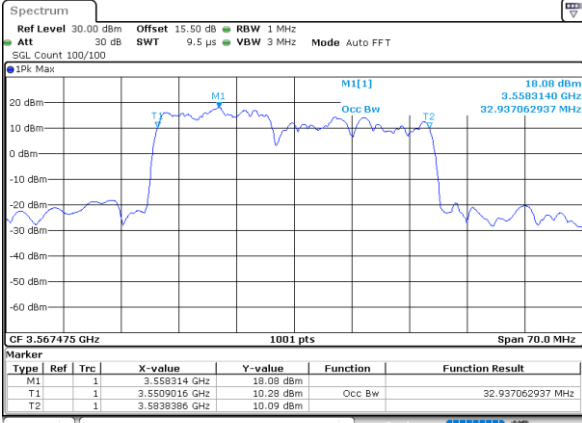

N/A

Date: 23.FEB.2021 14:37:45

LTE Band 48C

64QAM

Lowest Channel / 5MHz+20MHz

Date: 22.FEB.2021 11:37:55

Lowest Channel / 10MHz+20MHz

Date: 22.FEB.2021 13:39:41

Middle Channel / 5MHz+20MHz

Date: 22.FEB.2021 11:43:16

Middle Channel / 10MHz+20MHz

Date: 22.FEB.2021 13:43:16

Highest Channel / 5MHz+20MHz

Date: 22.FEB.2021 11:43:29

Highest Channel / 10MHz+20MHz

Date: 22.FEB.2021 13:45:28

LTE Band 48C

64QAM

Lowest Channel / 15MHz+20MHz

Date: 23.FEB.2021 13:42:25

Lowest Channel / 20MHz+5MHz

Date: 22.FEB.2021 11:49:08

Middle Channel / 15MHz+20MHz

Date: 23.FEB.2021 13:45:47

Middle Channel / 20MHz+5MHz

Date: 22.FEB.2021 11:52:44

Highest Channel / 15MHz+20MHz

Date: 23.FEB.2021 13:48:00

Highest Channel / 20MHz+5MHz

Date: 22.FEB.2021 11:55:11

LTE Band 48C

64QAM