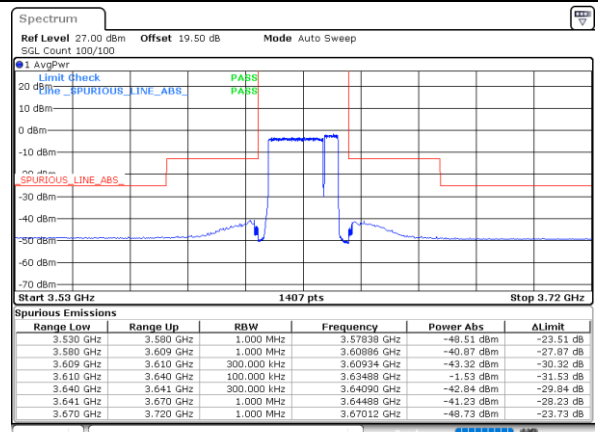

Date: 17_MAR_2021 10:32:44

Date: 17_MAR_2021 11:21:59

LTE Band 48C / 15MHz+20MHz

QPSK

Highest Band Edge / 1RB0 and 1RB99

N/A

Date: 17_MAR_2021 11:36:17

Highest Band Edge / 1RB74 and 1RB0

N/A

Date: 17_MAR_2021 11:38:55

Highest Band Edge / Full RB

N/A

Date: 17_MAR_2021 11:24:42

LTE Band 48C/ 20MHz+5MHz

QPSK

Lowest Band Edge / 1RB0 and 1RB24

Middle Band Edge / 1RB0 and 1RB24

Date: 12.MAR.2021 14:05:44

Date: 16.MAR.2021 14:33:32

Lowest Band Edge / 1RB99 and 1RB0

Middle Band Edge / 1RB99 and 1RB0

Date: 16.MAR.2021 14:15:39

Date: 16.MAR.2021 14:31:55

Lowest Band Edge / Full RB

Middle Band Edge / Full RB

Date: 12.MAR.2021 13:54:47

Date: 16.MAR.2021 14:51:32

LTE Band 48C / 20MHz+5MHz

QPSK

Highest Band Edge / 1RB0 and 1RB24

N/A