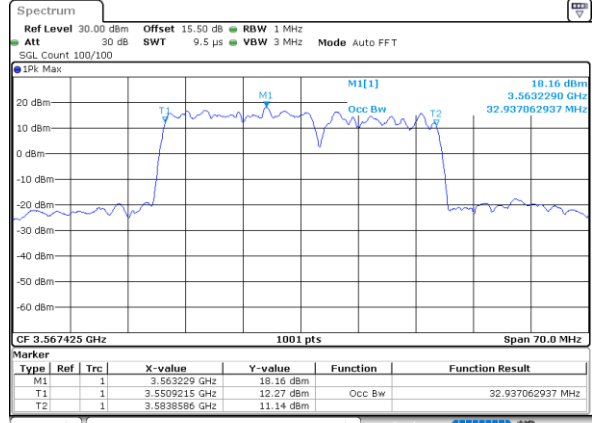

Lowest Channel / 15MHz+20MHz

Date: 23.FEB.2021 13:41:15

Lowest Channel / 20MHz+5MHz

Date: 22.FEB.2021 11:47:59

Middle Channel / 15MHz+20MHz

Date: 23.FEB.2021 13:44:38

Middle Channel / 20MHz+5MHz

Date: 22.FEB.2021 11:51:35

Highest Channel / 15MHz+20MHz

Date: 23.FEB.2021 13:49:10

Highest Channel / 20MHz+5MHz

Date: 22.FEB.2021 11:56:19

LTE Band 48C

QPSK

Lowest Channel / 20MHz+10MHz

Date: 23.FEB.2021 13:53:58

Lowest Channel / 20MHz+15MHz

Date: 23.FEB.2021 14:54:42

Middle Channel / 20MHz+10MHz

Date: 23.FEB.2021 13:57:20

Middle Channel / 20MHz+15MHz

Date: 23.FEB.2021 14:58:04

Highest Channel / 20MHz+10MHz

Date: 23.FEB.2021 14:01:51

Highest Channel / 20MHz+15MHz

Date: 23.FEB.2021 15:02:36

LTE Band 48C

QPSK

Lowest Channel / 20MHz+20MHz

N/A

Date: 23.FEB.2021 14:30:25

Middle Channel / 20MHz+20MHz