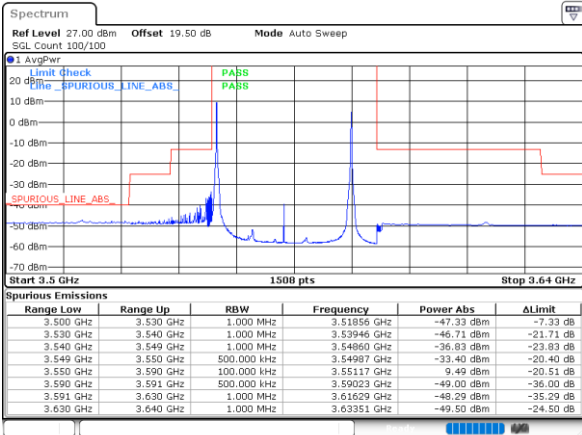

Date: 16.MAR.2021 16:36:43

LTE Band 48C / 10MHz+20MHz

QPSK

Highest Band Edge / 1RB0 and 1RB99

N/A

Date: 16_MAR_2021 16:55:18

Highest Band Edge / 1RB49 and 1RB0

N/A

Date: 16_MAR_2021 16:57:48

Highest Band Edge / Full RB

N/A

Date: 16_MAR_2021 16:39:14

LTE Band 48C / 15MHz+20MHz

QPSK

Lowest Band Edge / 1RB0 and 1RB99

Middle Band Edge / 1RB0 and 1RB99

Date: 17_MAR_2021 10:49:36

Date: 17_MAR_2021 11:07:36

Lowest Band Edge / 1RB74 and 1RB0

Middle Band Edge / 1RB74 and 1RB0

Date: 17_MAR_2021 10:51:57

Date: 17_MAR_2021 11:04:42

Lowest Band Edge / Full RB

Middle Band Edge / Full RB

Date: 17_MAR_2021 10:32:44

Date: 17_MAR_2021 11:21:59

LTE Band 48C / 15MHz+20MHz

QPSK

Highest Band Edge / 1RB0 and 1RB99

N/A

Date: 17_MAR_2021 11:36:17

Highest Band Edge / 1RB74 and 1RB0