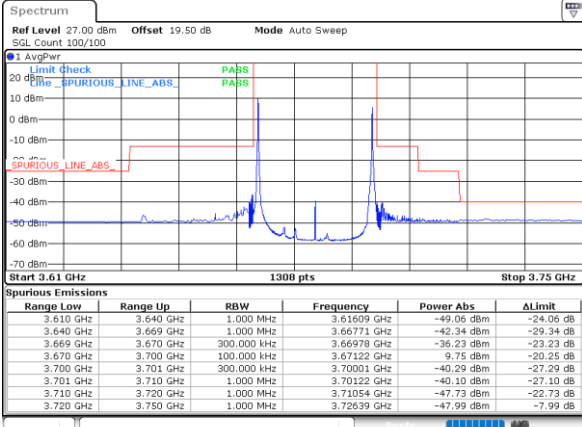

Highest Band Edge / Full RB

N/A

Date: 11.MAR.2021 17:25:46

LTE Band 48C / 10MHz+20MHz

QPSK

Lowest Band Edge / 1RB0 and 1RB99

Middle Band Edge / 1RB0 and 1RB99

Date: 16.MAR.2021 15:41:44

Date: 16.MAR.2021 16:36:43

LTE Band 48C / 10MHz+20MHz

QPSK

Highest Band Edge / 1RB0 and 1RB99

N/A

Date: 16_MAR_2021 16:55:18

Highest Band Edge / 1RB49 and 1RB0

N/A

Date: 16_MAR_2021 16:57:48

Highest Band Edge / Full RB

N/A

Date: 16_MAR_2021 16:39:14

LTE Band 48C / 15MHz+20MHz

QPSK

Lowest Band Edge / 1RB0 and 1RB99

Middle Band Edge / 1RB0 and 1RB99