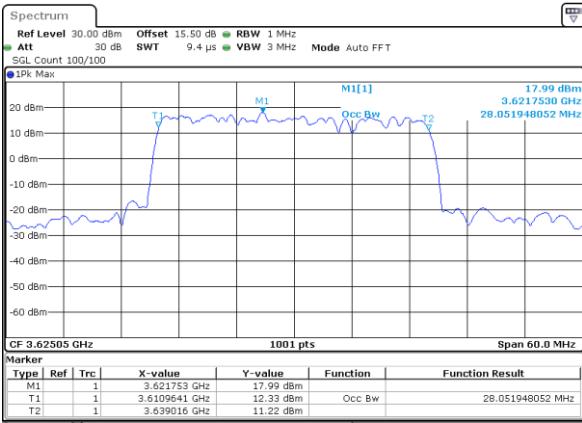

Highest Channel / 15MHz+20MHz

Date: 23.FEB.2021 13:49:10

Highest Channel / 20MHz+5MHz

Date: 22.FEB.2021 11:56:19

LTE Band 48C

QPSK

Lowest Channel / 20MHz+10MHz

Date: 23.FEB.2021 13:53:58

Lowest Channel / 20MHz+15MHz

Date: 23.FEB.2021 14:54:42

Middle Channel / 20MHz+10MHz

Date: 23.FEB.2021 13:57:20

Middle Channel / 20MHz+15MHz

Date: 23.FEB.2021 14:58:04

Highest Channel / 20MHz+10MHz

Date: 23.FEB.2021 14:01:51