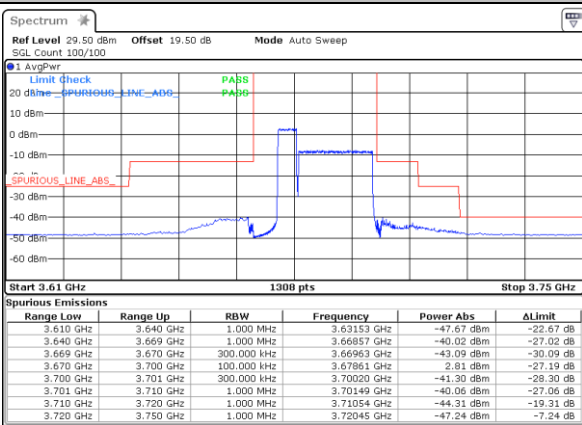

LTE Band 48C / 5MHz+20MHz

QPSK

Highest Band Edge / 1RB0 and 1RB99

N/A

Date: 11.MAR.2021 17:23:33

Highest Band Edge / 1RB24 and 1RB0

N/A

Date: 11.MAR.2021 17:14:58

Highest Band Edge / Full RB

N/A

Date: 11.MAR.2021 17:25:46

LTE Band 48C / 10MHz+20MHz

QPSK

Lowest Band Edge / 1RB0 and 1RB99

Middle Band Edge / 1RB0 and 1RB99

Date: 16.MAR.2021 15:41:44