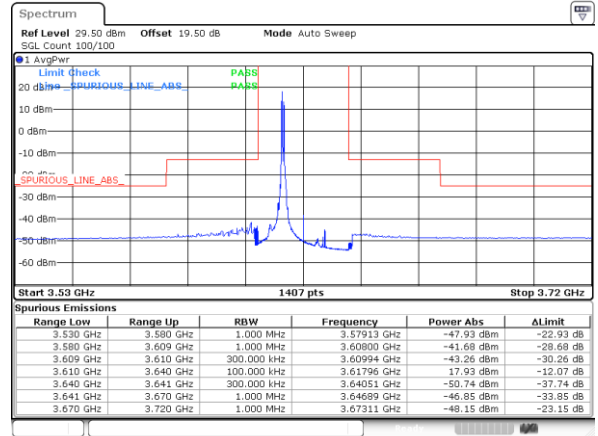

Middle Channel / 20MHz+20MHz

N/A

Highest Channel / 20MHz+20MHz

N/A

Conducted Band Edge

LTE Band 48C / 5MHz+20MHz

QPSK

Lowest Band Edge / 1RB0 and 1RB99

Middle Band Edge / 1RB0 and 1RB99

Date: 11.MAR.2021 17:00:48

Date: 11.MAR.2021 17:40:11

Lowest Band Edge / 1RB24 and 1RB0

Middle Band Edge / 1RB24 and 1RB0

Date: 11.MAR.2021 17:11:58

Date: 11.MAR.2021 17:50:35

LTE Band 48C / 5MHz+20MHz

QPSK

Highest Band Edge / 1RB0 and 1RB99

N/A

Date: 11.MAR.2021 17:23:33

Highest Band Edge / 1RB24 and 1RB0

N/A

Date: 11.MAR.2021 17:14:58

Highest Band Edge / Full RB

N/A

Date: 11.MAR.2021 17:25:46

LTE Band 48C / 10MHz+20MHz

QPSK

Lowest Band Edge / 1RB0 and 1RB99

Middle Band Edge / 1RB0 and 1RB99

Date: 16.MAR.2021 15:41:44