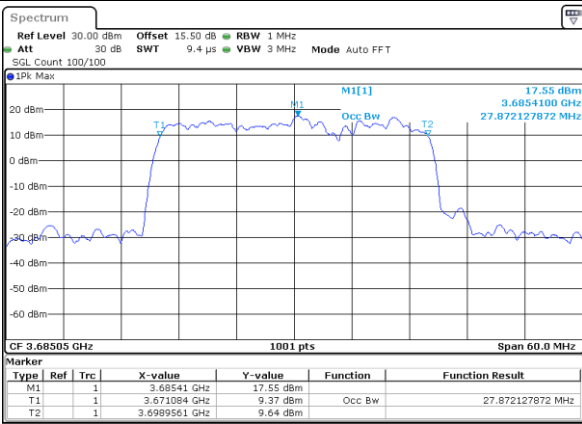

Date: 22.FEB.2021 11:48:34

Middle Channel / 15MHz+20MHz

Date: 23.FEB.2021 13:45:12

Middle Channel / 20MHz+5MHz

Date: 22.FEB.2021 11:52:09

Highest Channel / 15MHz+20MHz

Date: 23.FEB.2021 13:48:35

Highest Channel / 20MHz+5MHz

Date: 22.FEB.2021 11:55:45

LTE Band 48C

16QAM

Lowest Channel / 20MHz+10MHz

Date: 23.FEB.2021 13:54:32

Lowest Channel / 20MHz+15MHz

Date: 23.FEB.2021 14:55:16

Middle Channel / 20MHz+10MHz

Date: 23.FEB.2021 13:57:54

Middle Channel / 20MHz+15MHz

Date: 23.FEB.2021 14:58:38

Highest Channel / 20MHz+10MHz

Date: 23.FEB.2021 14:01:16

Highest Channel / 20MHz+15MHz

Date: 23.FEB.2021 15:02:01

LTE Band 48C