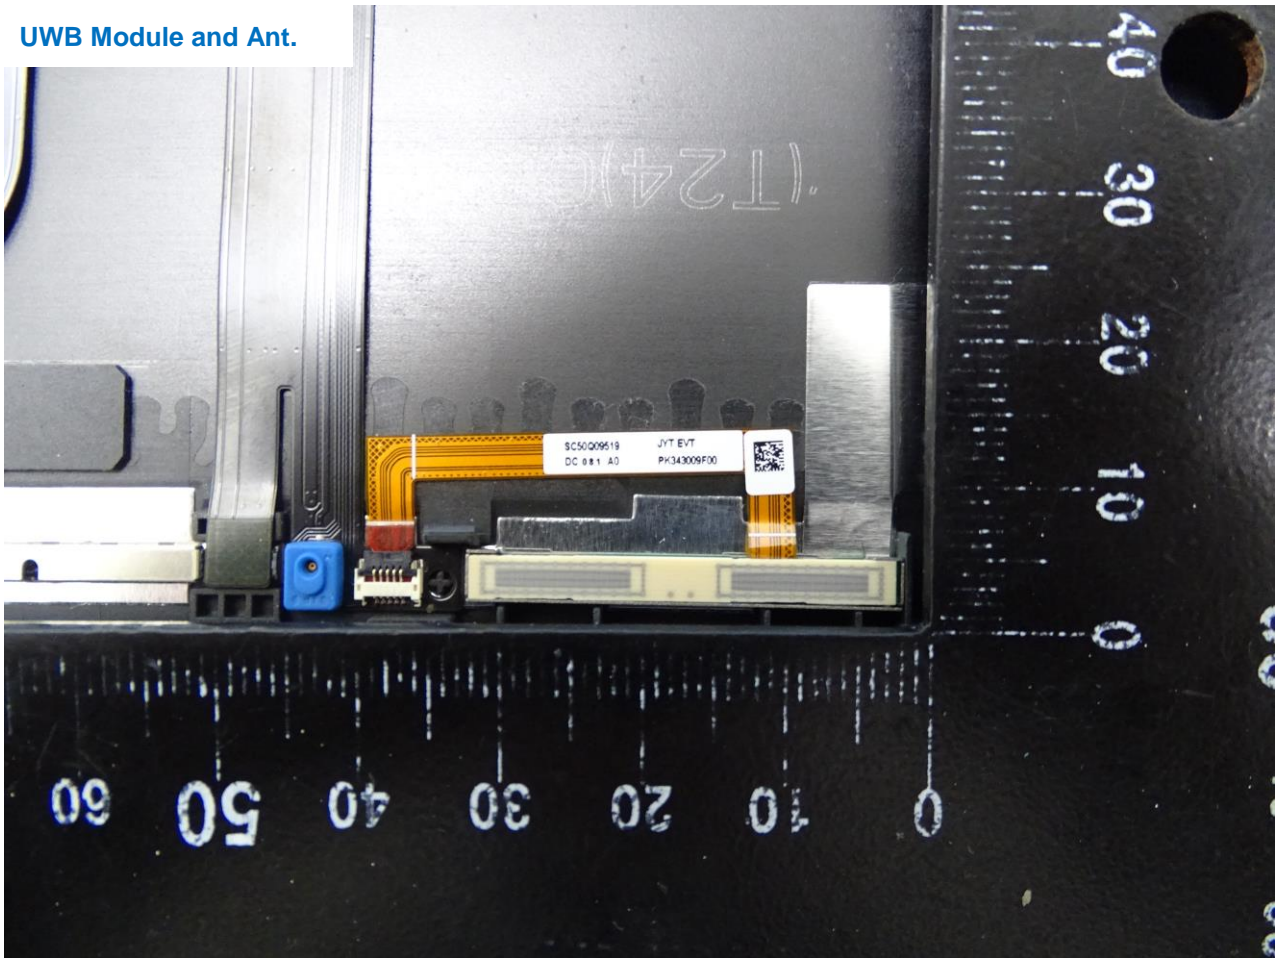

### 3. Internal Photograph of EUT

Brand Name: Lenovo

Model Name: TP00130A, TP00130B

WWAN Module

NFC Module

UWB Module and Ant.

WWAN Main Ant. (Luxshare-ICT)

WWAN Aux. and GPS Ant. (Luxshare-ICT)