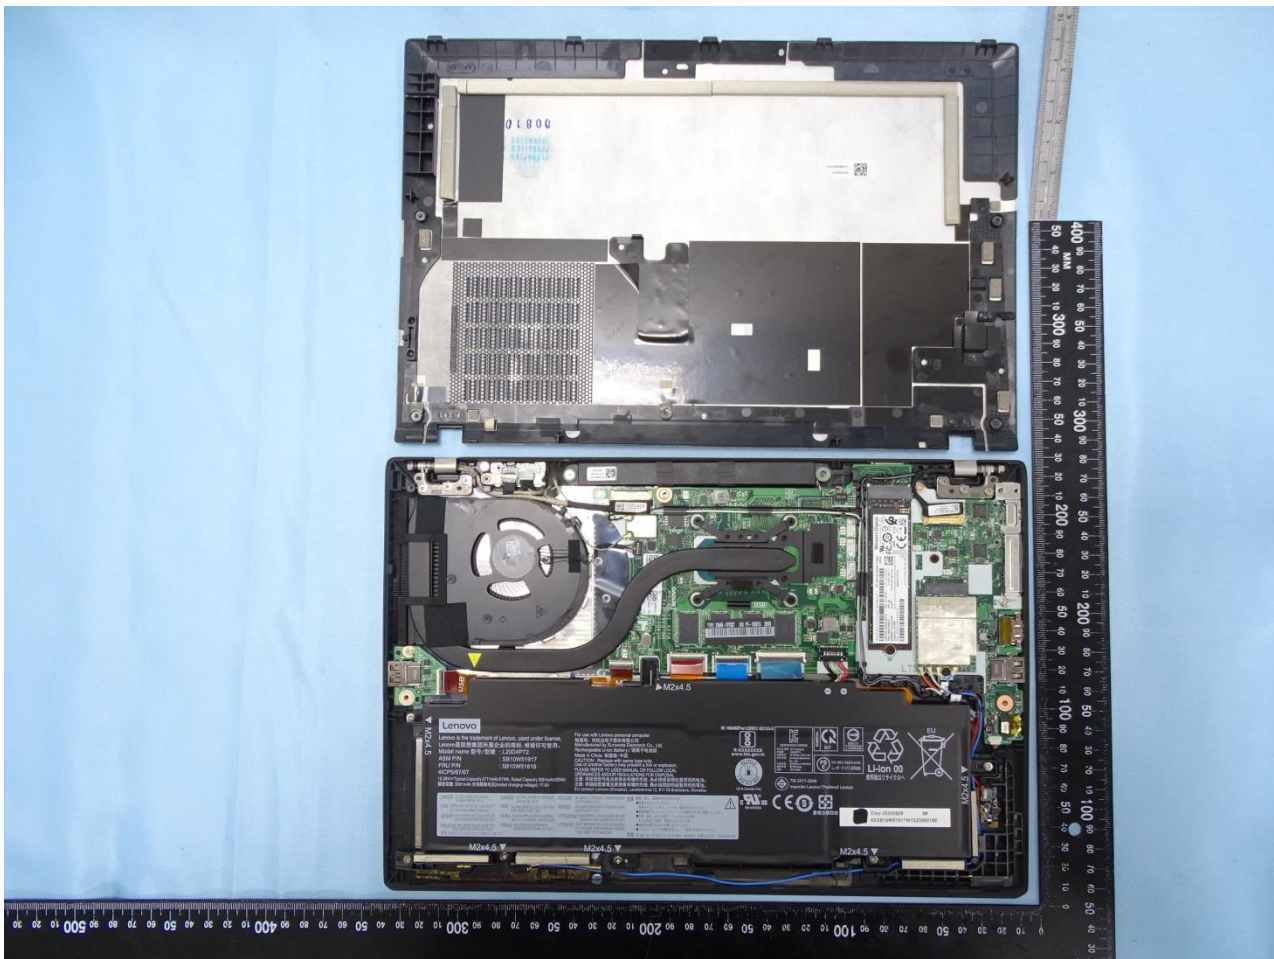

### 3. Internal Photograph of EUT

Brand Name: Lenovo

Model Name: TP00130A, TP00130B

WWAN Module

NFC Module

UWB Module and Ant.

WWAN Main Ant. (Luxshare-ICT)

WWAN Aux. and GPS Ant. (Luxshare-ICT)