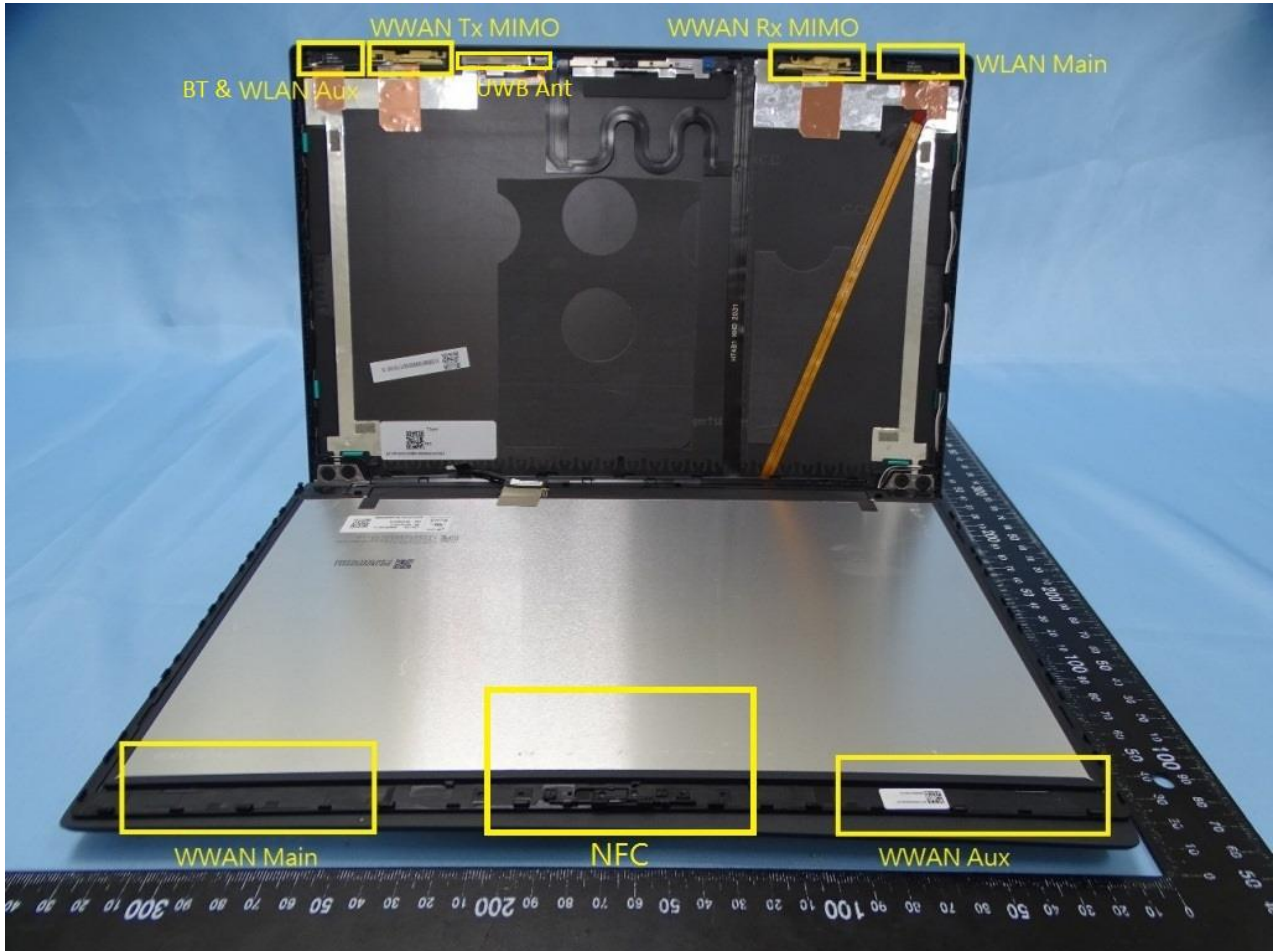

### 3. Internal Photograph of EUT

Brand Name: Lenovo

Model Name: TP00130A, TP00130B

WWAN Module

NFC Module

UWB Module and Ant.

WWAN Main Ant. (Luxshare-ICT)

WWAN Aux. and GPS Ant. (Luxshare-ICT)