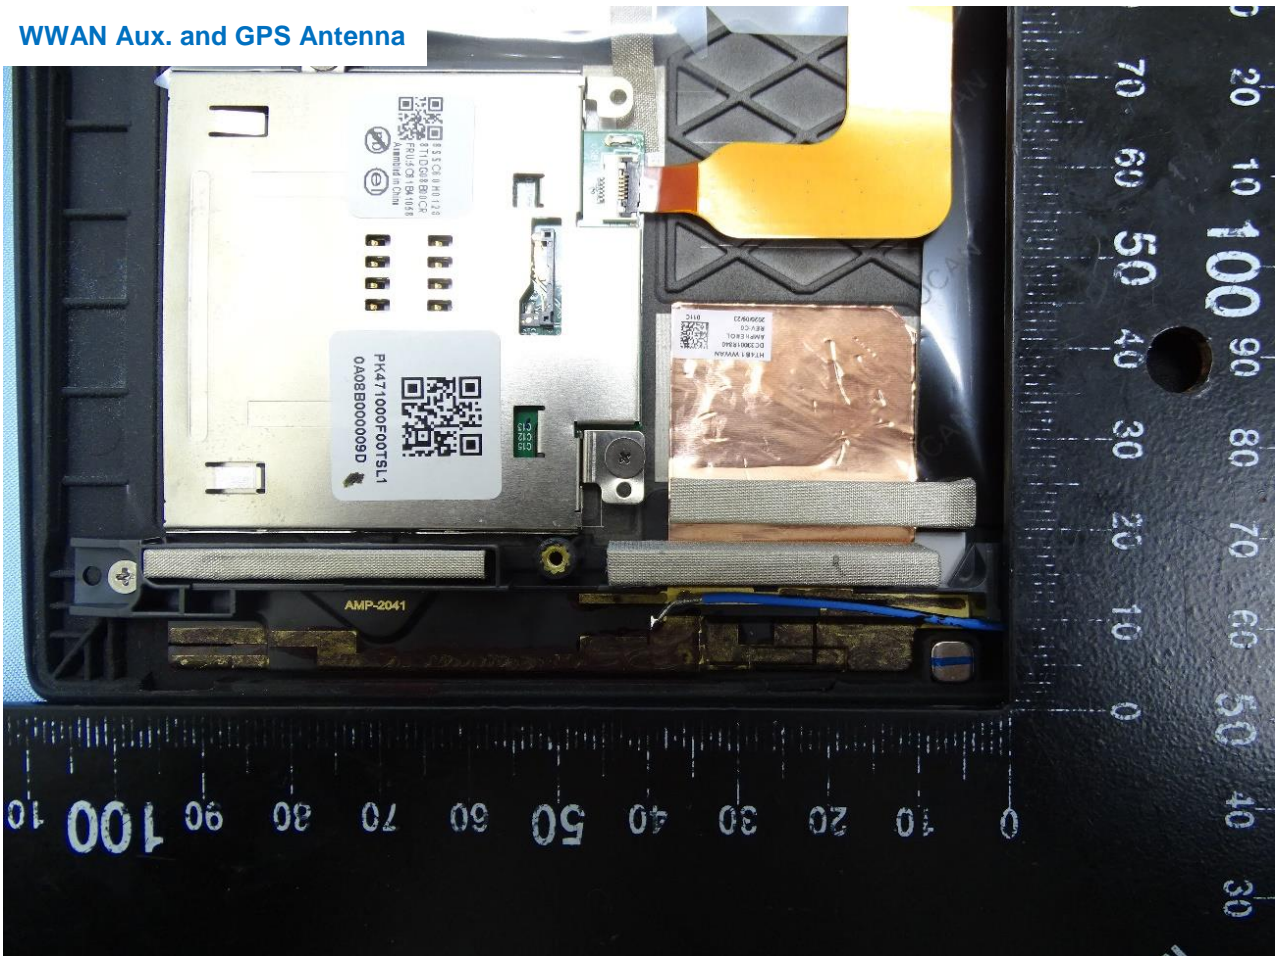

WWAN Aux. and GPS Antenna