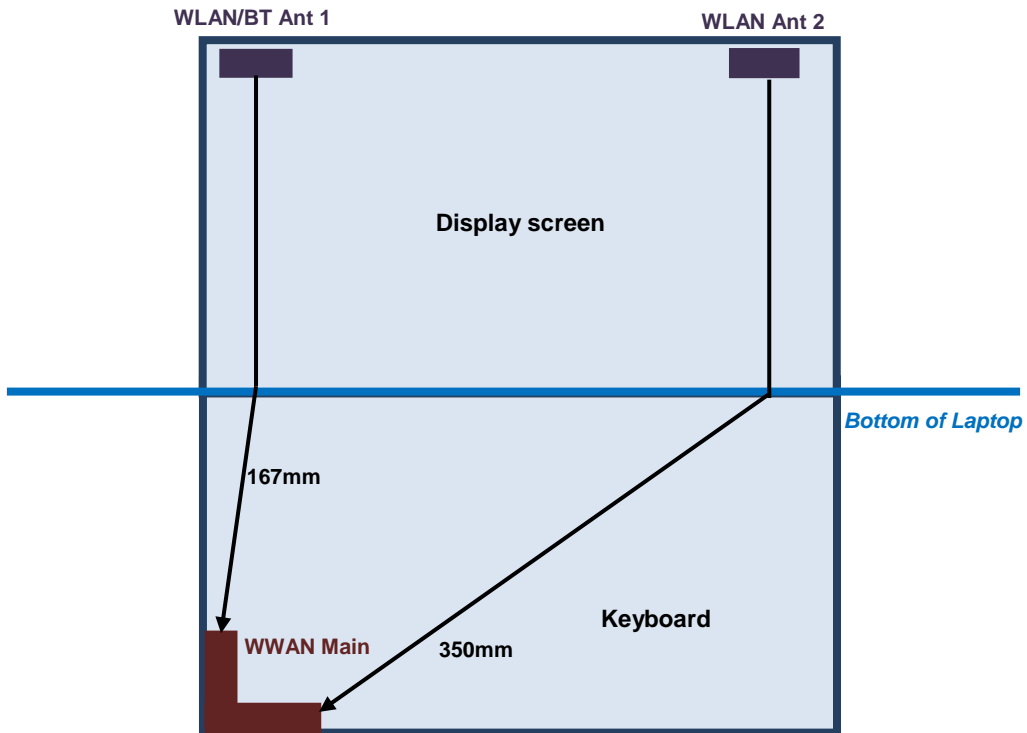

Appendix D. Antenna Location

The separation distance for antenna to edge:

Antenna	To Bottom of Laptop (mm)
WWAN Main	< 25
WLAN/BT Ant 1	230
WLAN Ant 2	230

Appendix D. SAR Test Setup Photos

Bottom of Laptop, Test Separation 0 mm

Bottom of Laptop, Test Separation 16 mm