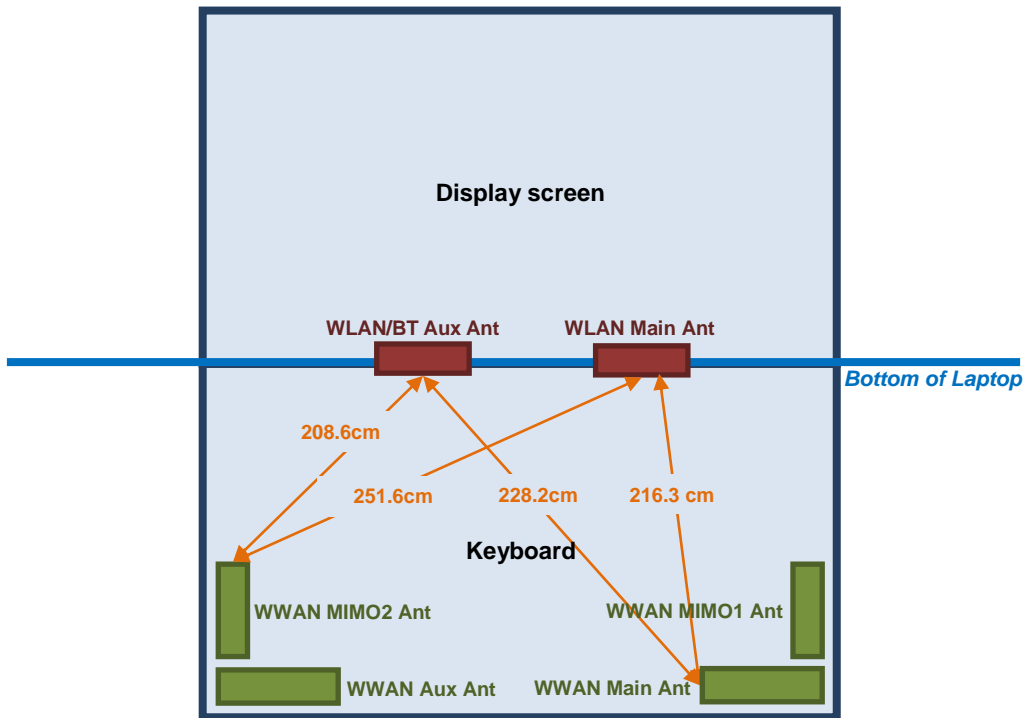

Appendix D. Antenna Location

The separation distance for antenna to bottom of laptop:

Antenna	To Bottom of Laptop (mm)
WWAN Main Antenna	6.06
WWAN Aux Antenna	8.85
WWAN MIMO 1 Antenna	6.06
WWAN MIMO 2 Antenna	8.85
WLAN Main Antenna	8.5
WLAN/BT Aux Antenna	8.5

Appendix D. SAR Test Setup Photos

Body Exposure Condition

Bottom of Laptop at 0 mm

Bottom of Laptop at 15 mm