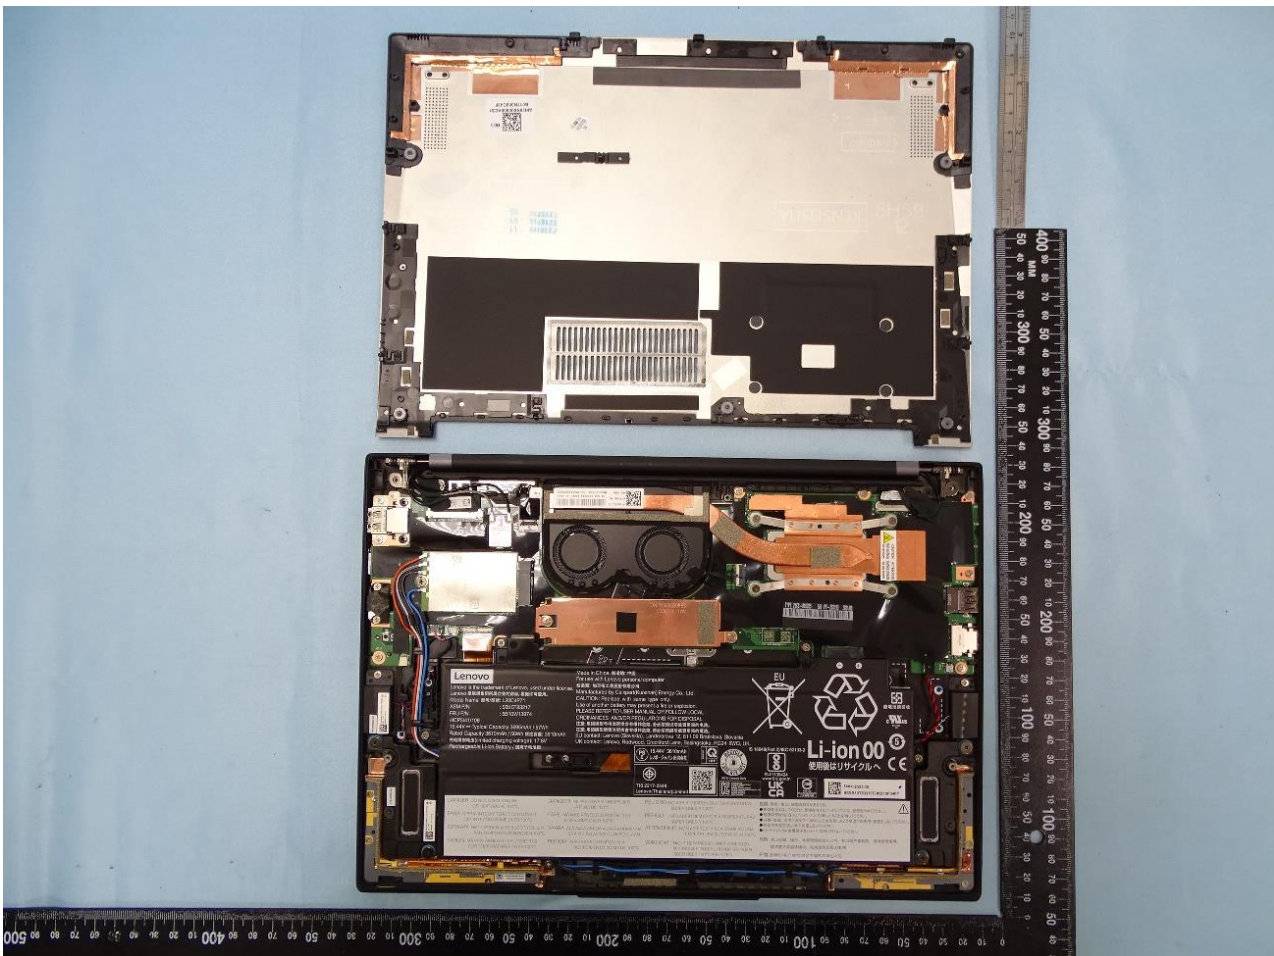

3. Internal Photograph of EUT

Brand Name: Lenovo / Model Name: TP00129B

Sample 1

WWAN Module

WLAN Module

NFC Module

WWAN Main Antenna

WWAN Aux. and GPS Antenna

WLAN MIMO 1 Antenna

WLAN MIMO 2 Antenna

WLAN Main Antenna

WLAN Aux. and Bluetooth Antenna

NFC Antenna

Sample 2

WWAN Module

WLAN Module