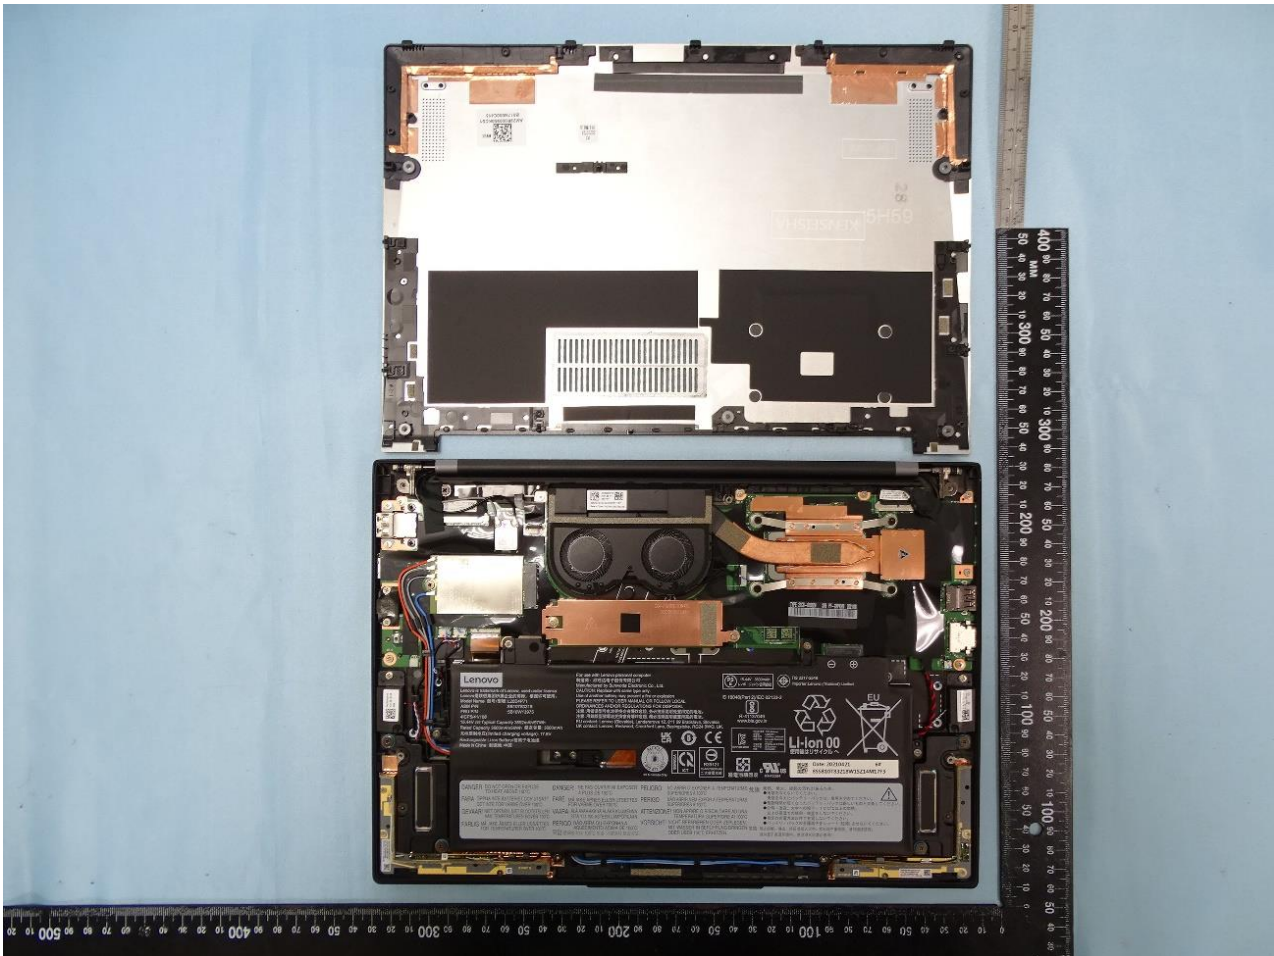

3. Internal Photograph of EUT

Brand Name: Lenovo / Model Name: TP00129B

Sample 1

WWAN Module

WLAN Module

NFC Module

WWAN Main Antenna

WWAN Aux. and GPS Antenna

WLAN MIMO 1 Antenna

WLAN MIMO 2 Antenna

WLAN Main Antenna

WLAN Aux. and Bluetooth Antenna

NFC Antenna

Sample 2

WWAN Module

WLAN Module