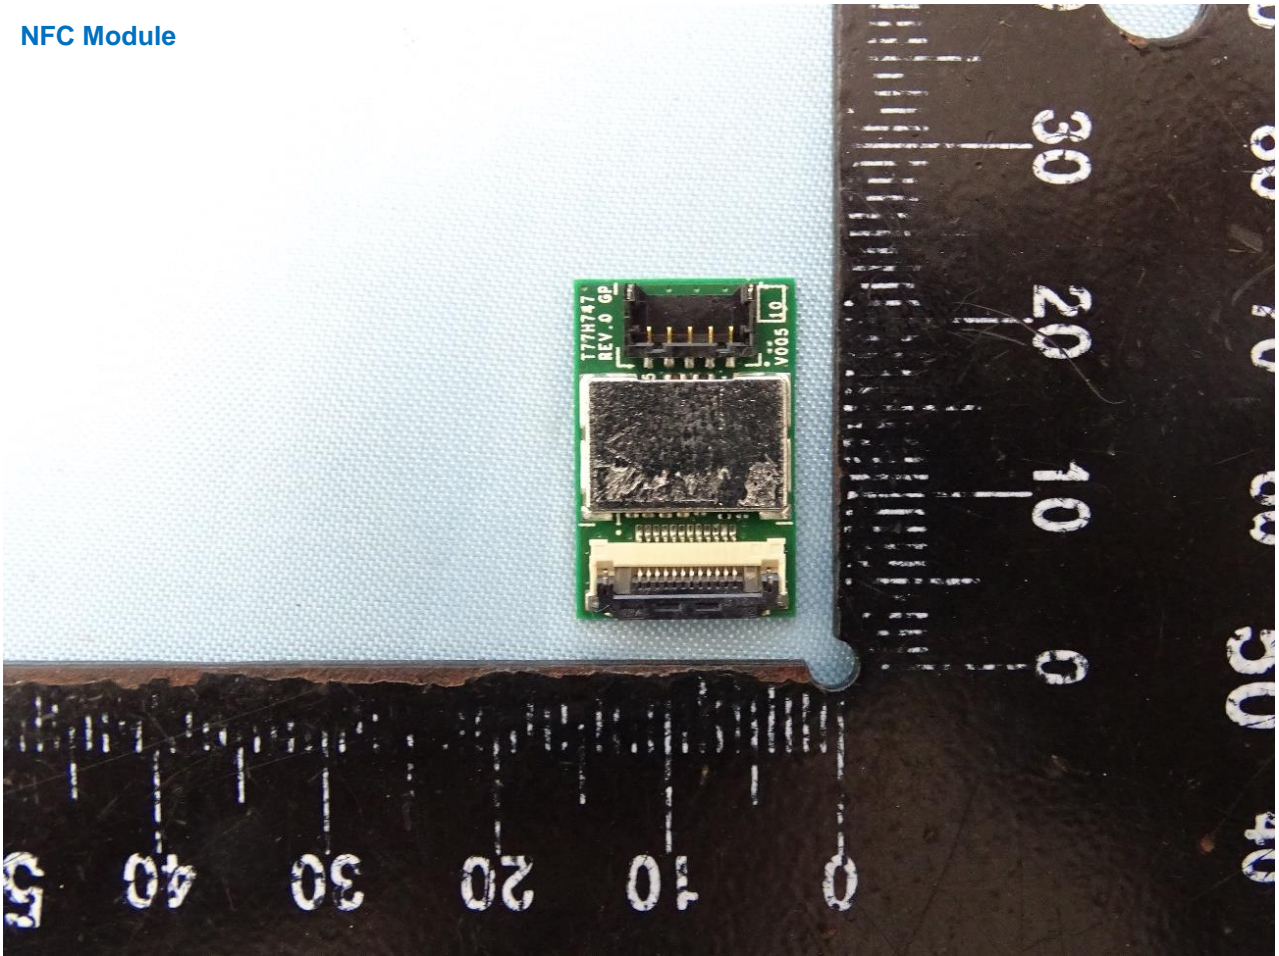

3. Internal Photograph of EUT

Brand Name: Lenovo / Model Name: TP00129B

Sample 1

WWAN Module

WLAN Module

NFC Module

WWAN Main Antenna

WWAN Aux. and GPS Antenna

WLAN MIMO 1 Antenna

WLAN MIMO 2 Antenna

WLAN Main Antenna

WLAN Aux. and Bluetooth Antenna

NFC Antenna

Sample 2

WWAN Module

WLAN Module