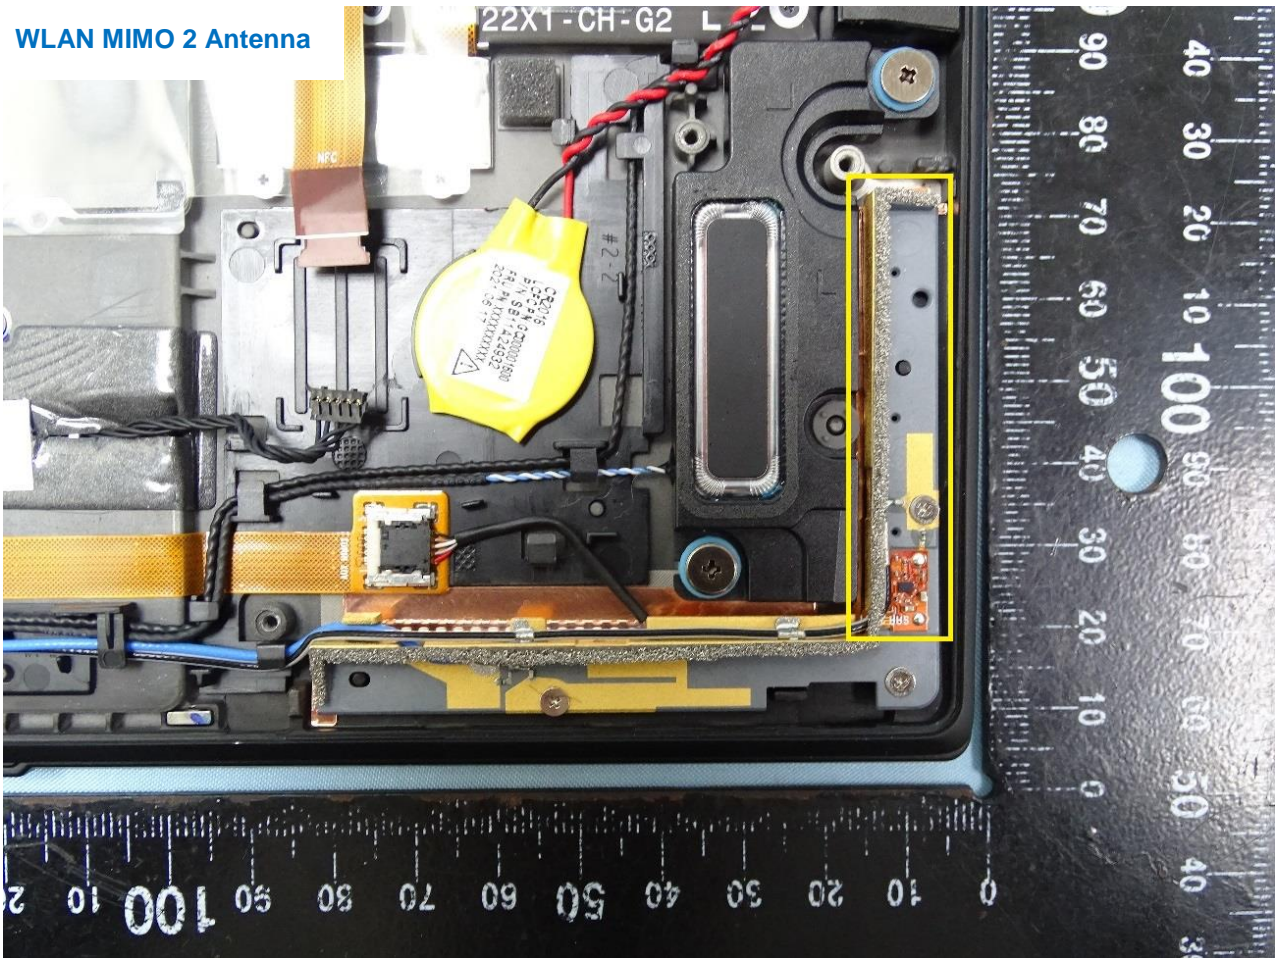

3. Internal Photograph of EUT

Brand Name: Lenovo / Model Name: TP00129B

Sample 1

WWAN Module

WLAN Module

NFC Module

WWAN Main Antenna

WWAN Aux. and GPS Antenna

WLAN MIMO 1 Antenna

WLAN MIMO 2 Antenna

WLAN Main Antenna

WLAN Aux. and Bluetooth Antenna

NFC Antenna

Sample 2

WWAN Module

WLAN Module