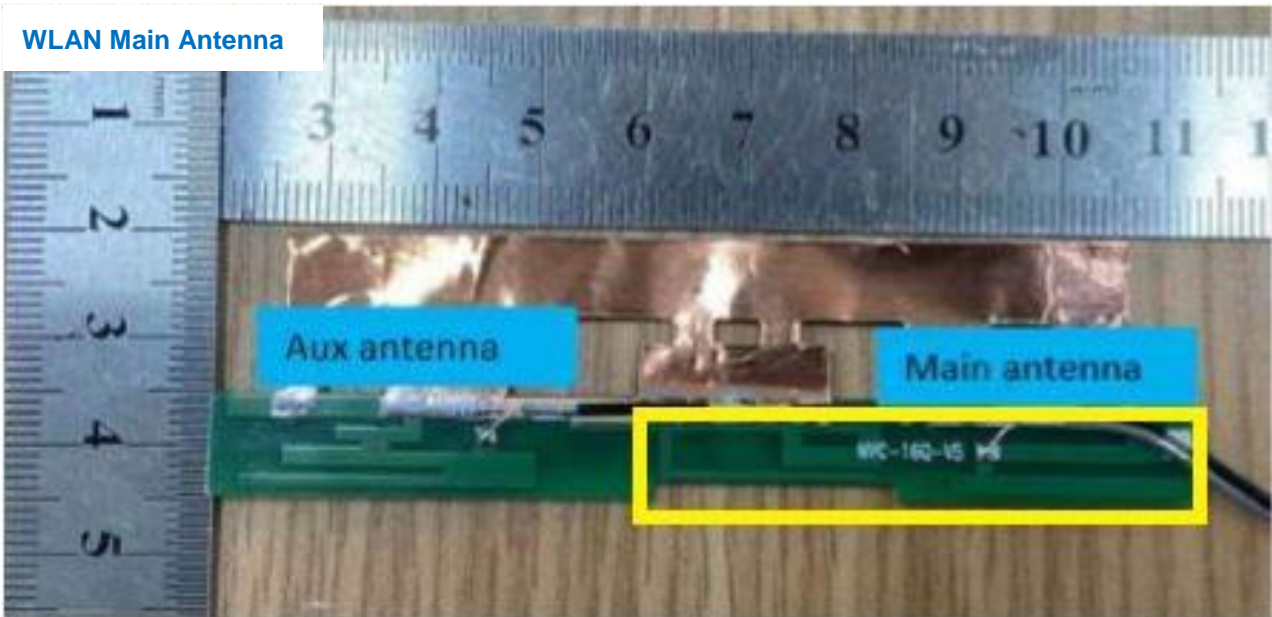

WLAN Main Antenna