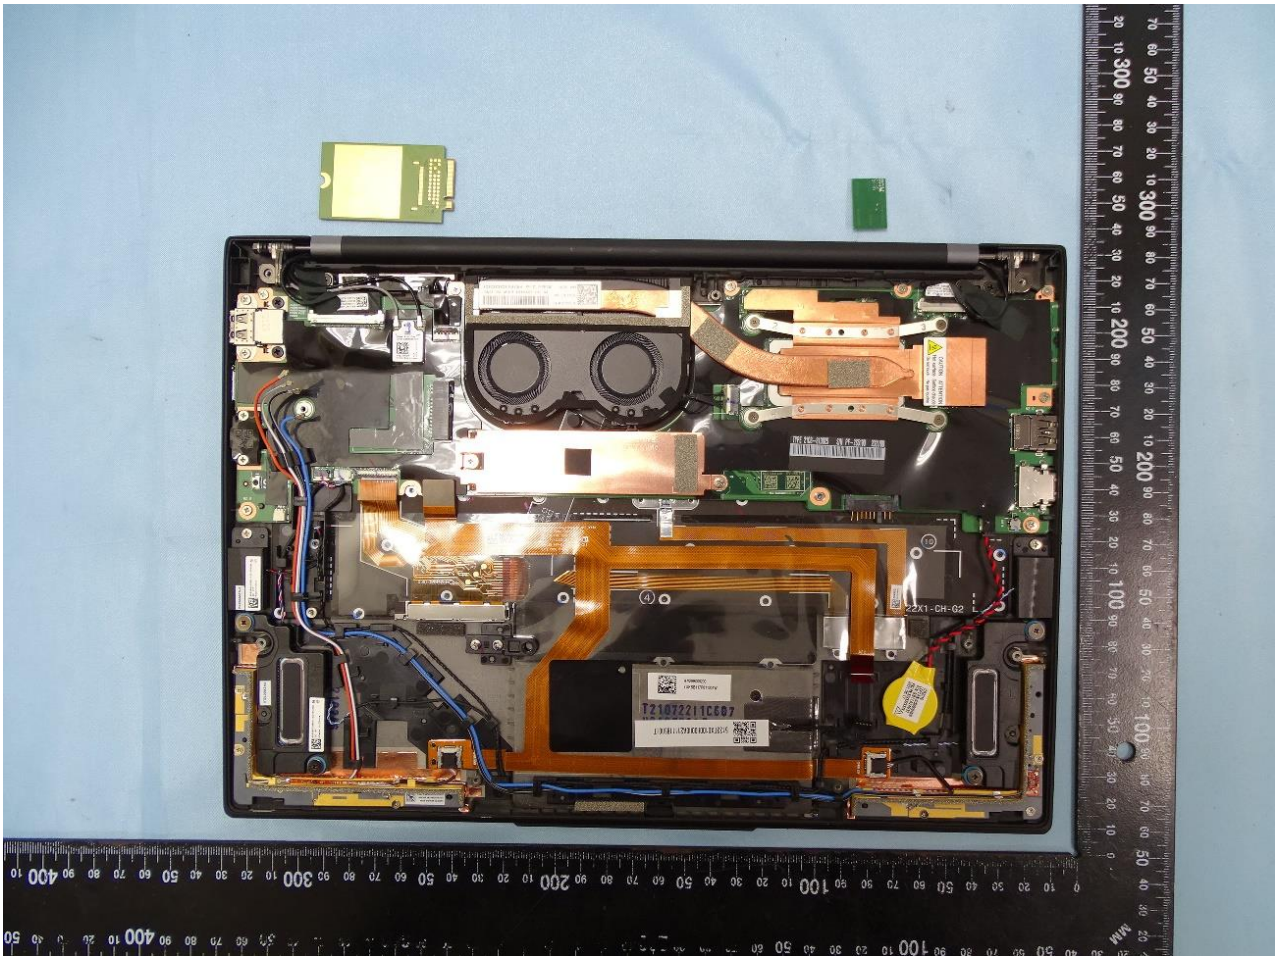

3. Internal Photograph of EUT

Brand Name: Lenovo / Model Name: TP00129B

Sample 1

WWAN Module

WLAN Module

NFC Module

WWAN Main Antenna

WWAN Aux. and GPS Antenna

WLAN MIMO 1 Antenna

WLAN MIMO 2 Antenna

WLAN Main Antenna

WLAN Aux. and Bluetooth Antenna

NFC Antenna

Sample 2

WWAN Module

WLAN Module