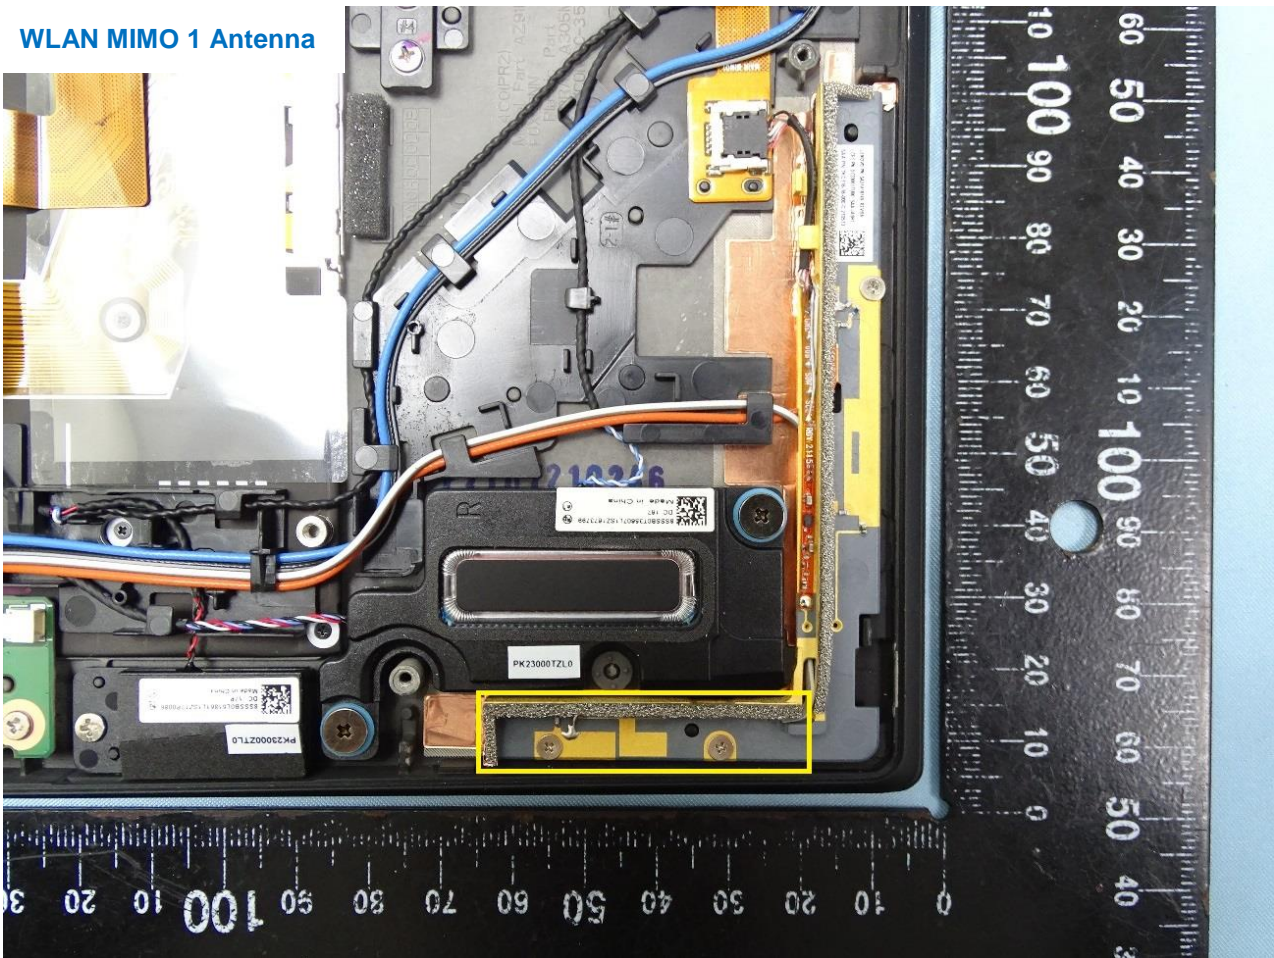

3. Internal Photograph of EUT

Brand Name: Lenovo / Model Name: TP00129B

Sample 1

WWAN Module

WLAN Module

NFC Module

WWAN Main Antenna

WWAN Aux. and GPS Antenna

WLAN MIMO 1 Antenna

WLAN MIMO 2 Antenna

WLAN Main Antenna

WLAN Aux. and Bluetooth Antenna

NFC Antenna

Sample 2

WWAN Module

WLAN Module