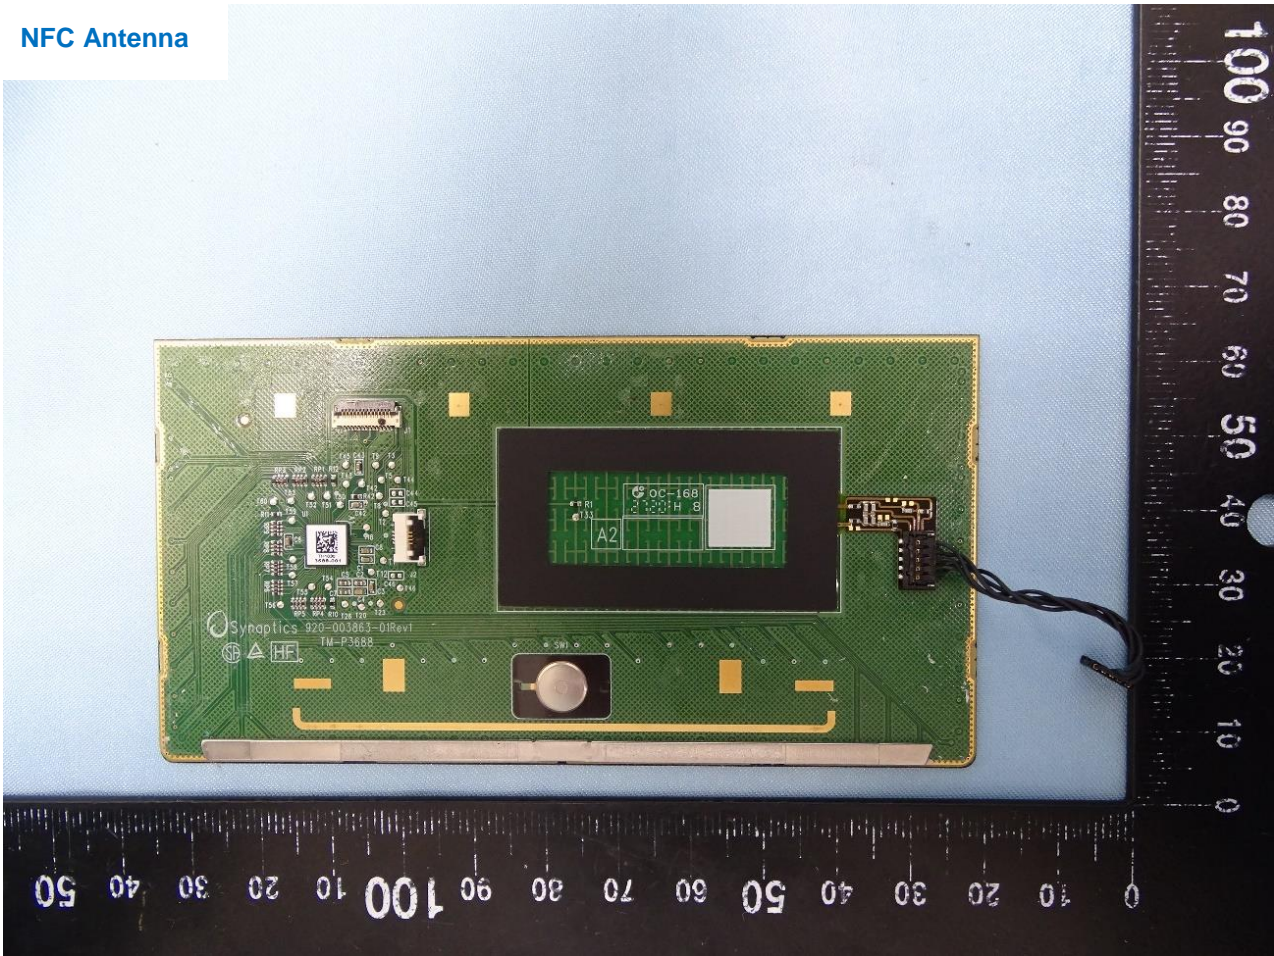

3. Internal Photograph of EUT

Brand Name: Lenovo / Model Name: TP00129B

Sample 1

WWAN Module

WLAN Module

NFC Module

WWAN Main Antenna

WWAN Aux. and GPS Antenna

WLAN MIMO 1 Antenna

WLAN MIMO 2 Antenna

WLAN Main Antenna

WLAN Aux. and Bluetooth Antenna

NFC Antenna

Sample 2

WWAN Module

WLAN Module