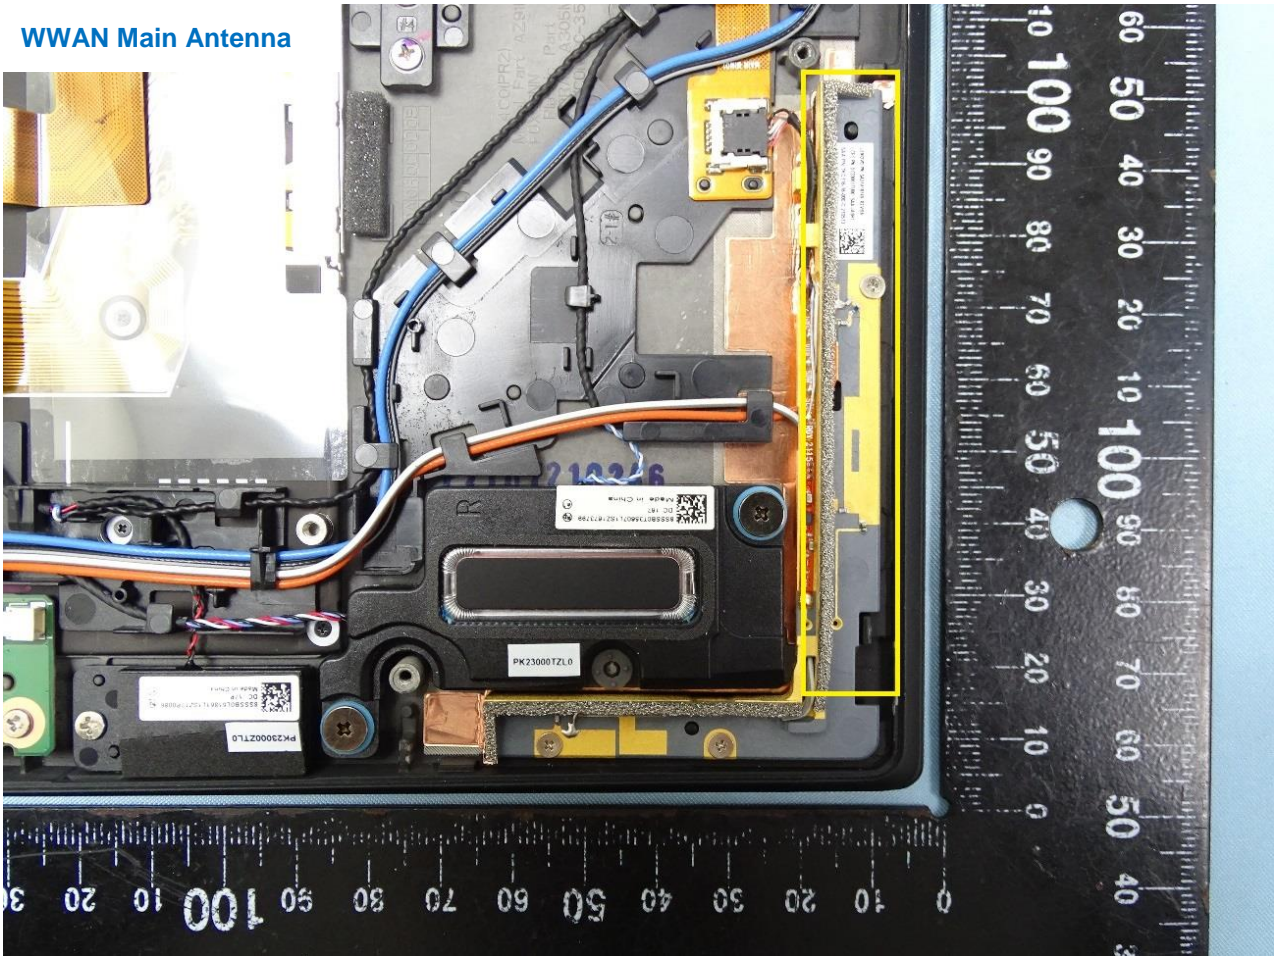

3. Internal Photograph of EUT

Brand Name: Lenovo / Model Name: TP00129B

Sample 1

WWAN Module

WLAN Module

NFC Module

WWAN Main Antenna

WWAN Aux. and GPS Antenna

WLAN MIMO 1 Antenna

WLAN MIMO 2 Antenna

WLAN Main Antenna

WLAN Aux. and Bluetooth Antenna

NFC Antenna

Sample 2

WWAN Module

WLAN Module