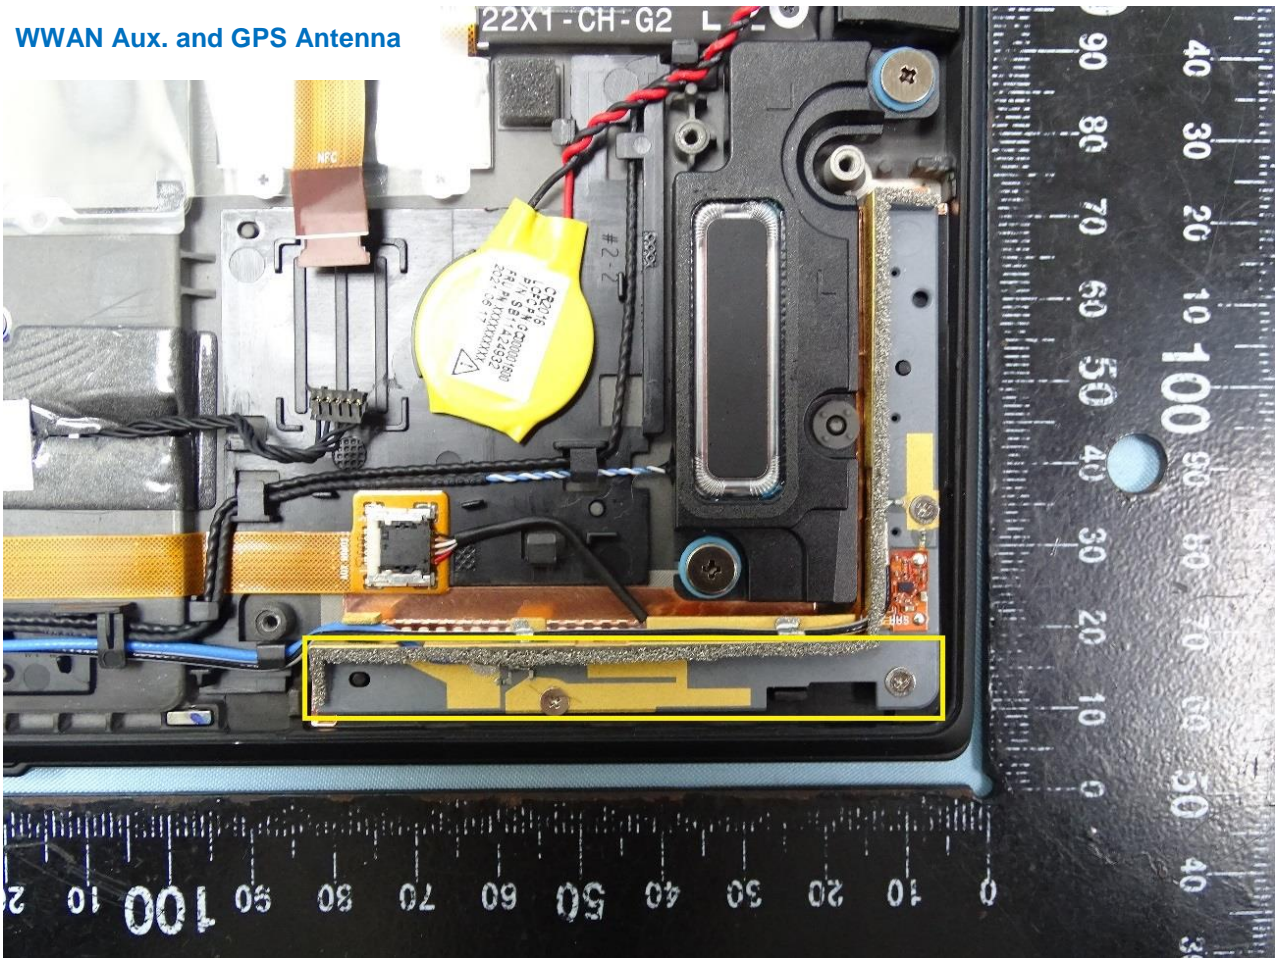

3. Internal Photograph of EUT

Brand Name: Lenovo / Model Name: TP00129B

Sample 1

WWAN Module

WLAN Module

NFC Module

WWAN Main Antenna

WWAN Aux. and GPS Antenna

WLAN MIMO 1 Antenna

WLAN MIMO 2 Antenna

WLAN Main Antenna

WLAN Aux. and Bluetooth Antenna

NFC Antenna

Sample 2

WWAN Module

WLAN Module