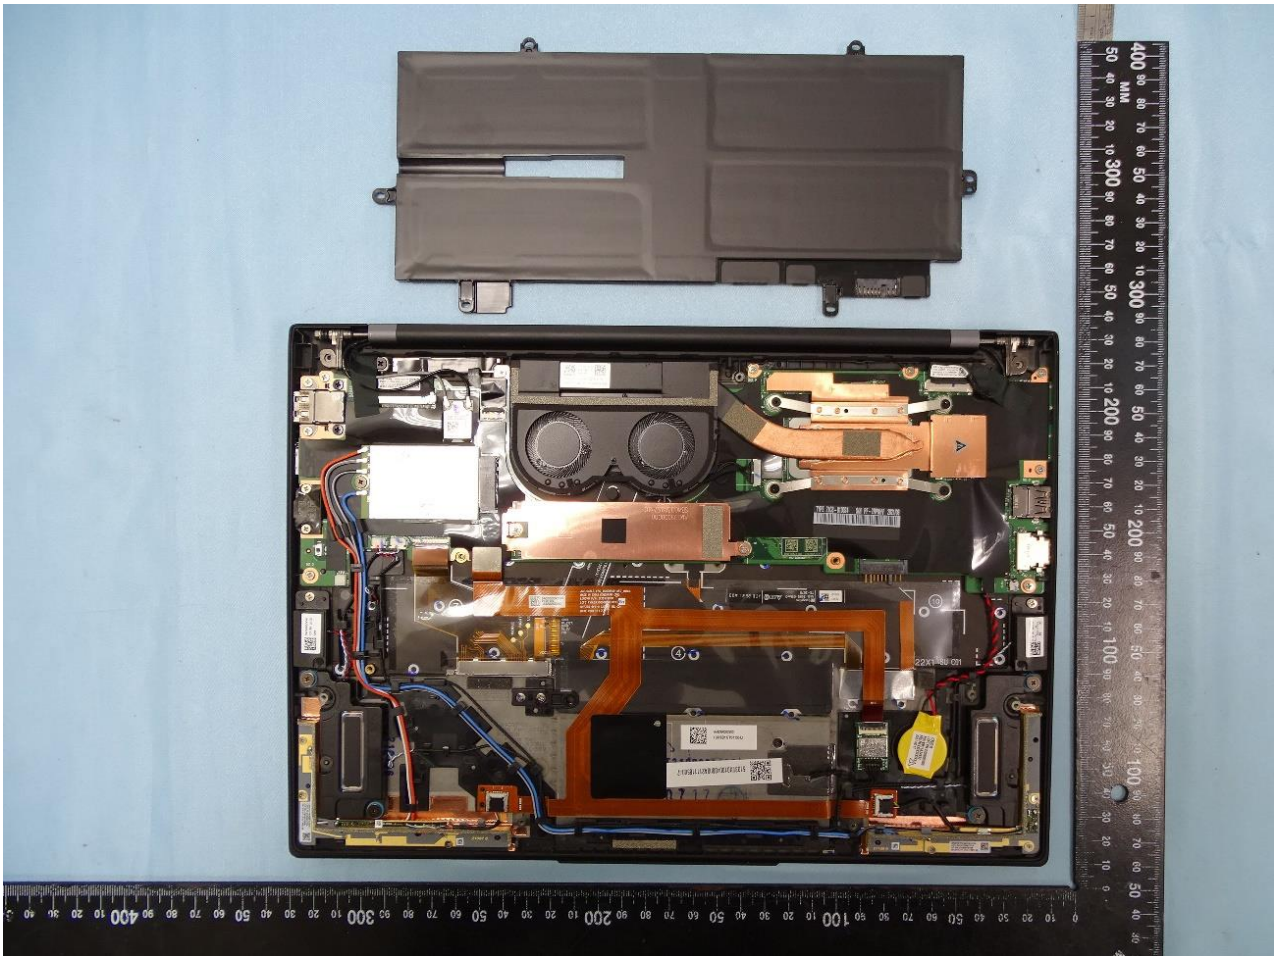

3. Internal Photograph of EUT

Brand Name: Lenovo / Model Name: TP00129B

Sample 1

WWAN Module

WLAN Module

NFC Module

WWAN Main Antenna

WWAN Aux. and GPS Antenna

WLAN MIMO 1 Antenna

WLAN MIMO 2 Antenna

WLAN Main Antenna

WLAN Aux. and Bluetooth Antenna

NFC Antenna

Sample 2

WWAN Module

WLAN Module