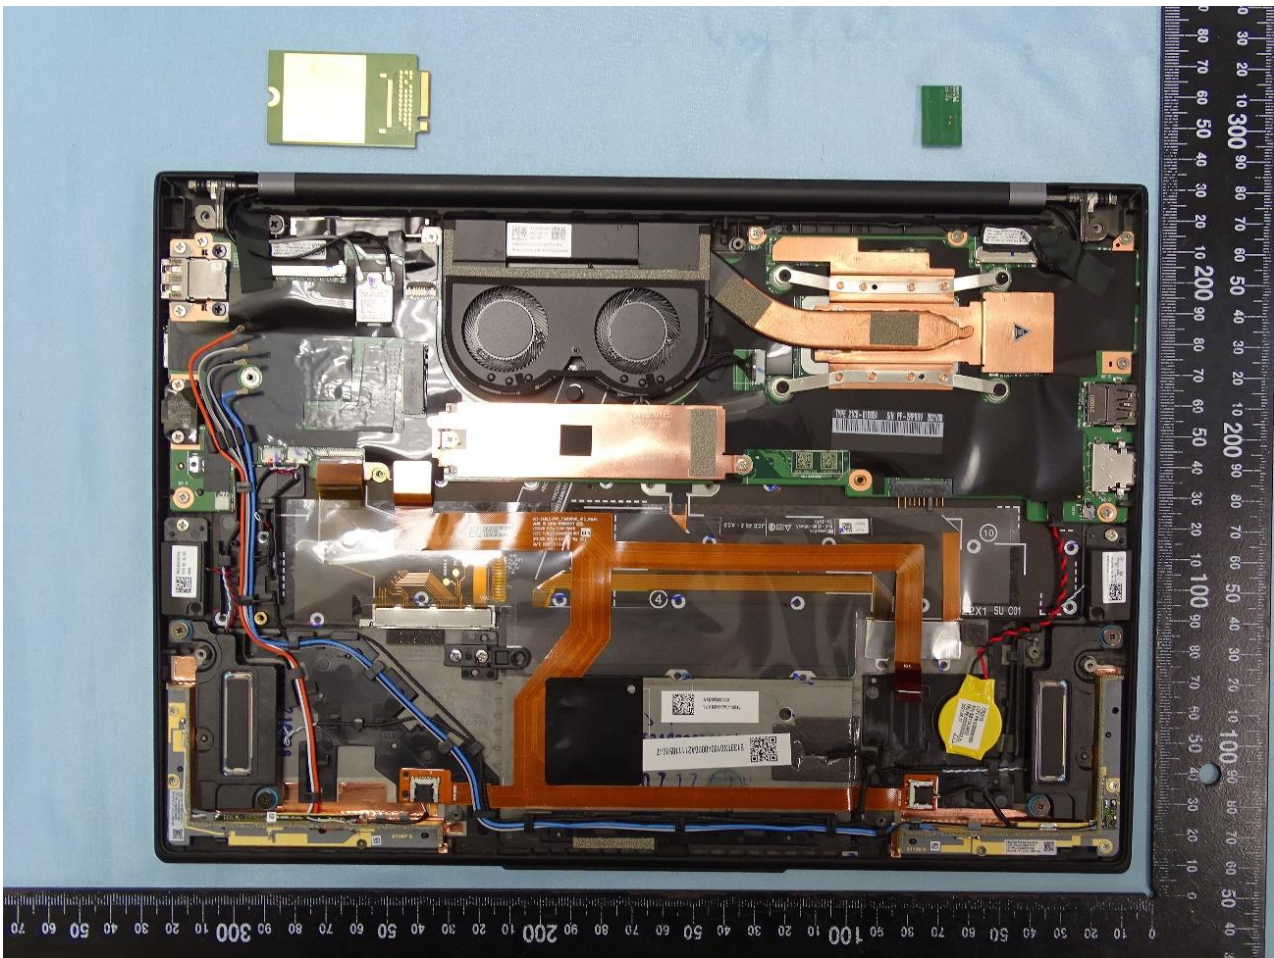

3. Internal Photograph of EUT

Brand Name: Lenovo / Model Name: TP00129B

Sample 1

WWAN Module

WLAN Module

NFC Module

WWAN Main Antenna

WWAN Aux. and GPS Antenna

WLAN MIMO 1 Antenna

WLAN MIMO 2 Antenna

WLAN Main Antenna

WLAN Aux. and Bluetooth Antenna

NFC Antenna

Sample 2

WWAN Module

WLAN Module