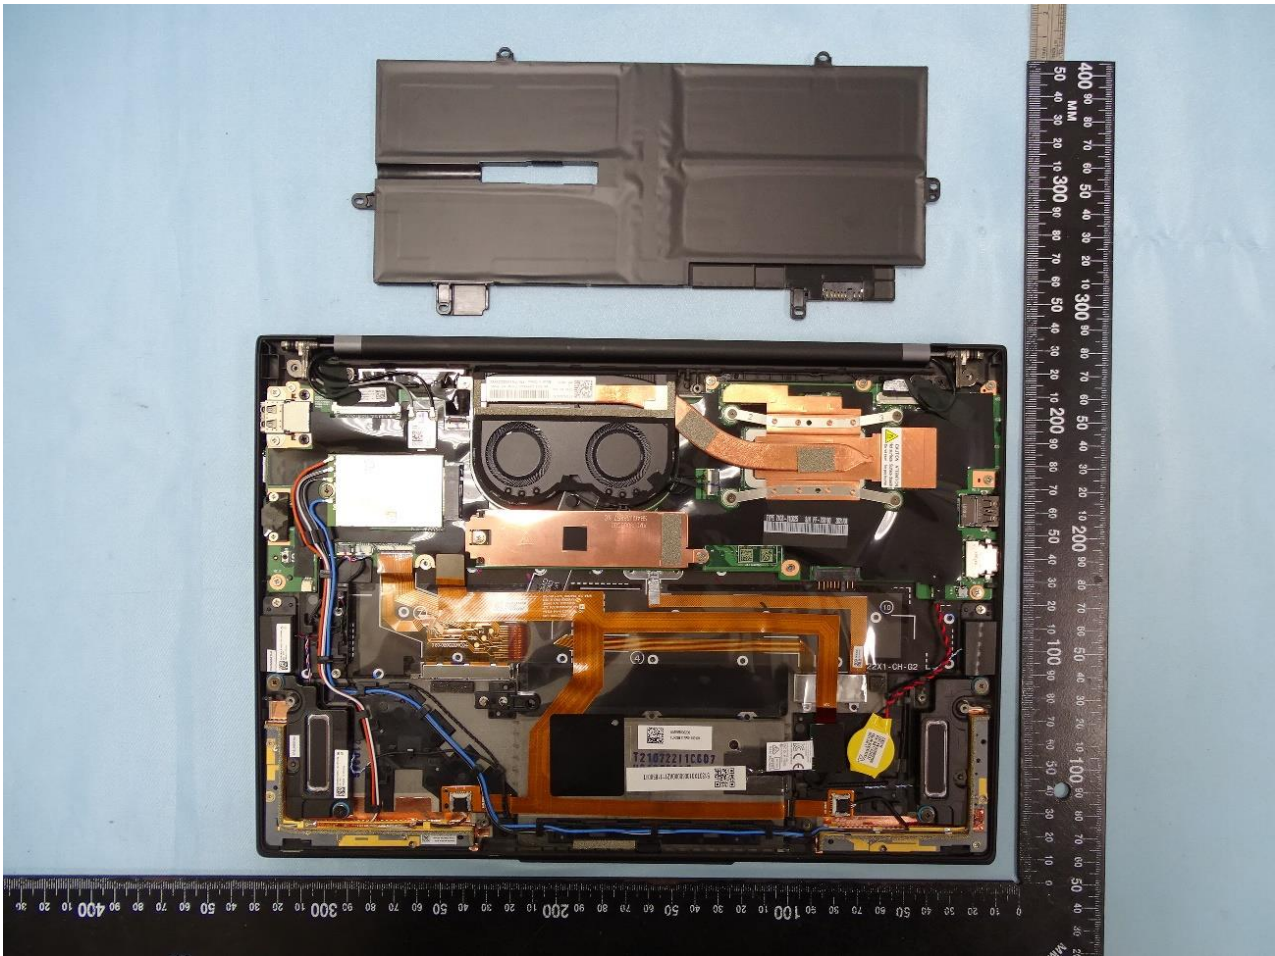

3. Internal Photograph of EUT

Brand Name: Lenovo / Model Name: TP00129B

Sample 1

WWAN Module

WLAN Module

NFC Module

WWAN Main Antenna

WWAN Aux. and GPS Antenna

WLAN MIMO 1 Antenna

WLAN MIMO 2 Antenna

WLAN Main Antenna

WLAN Aux. and Bluetooth Antenna

NFC Antenna

Sample 2

WWAN Module

WLAN Module