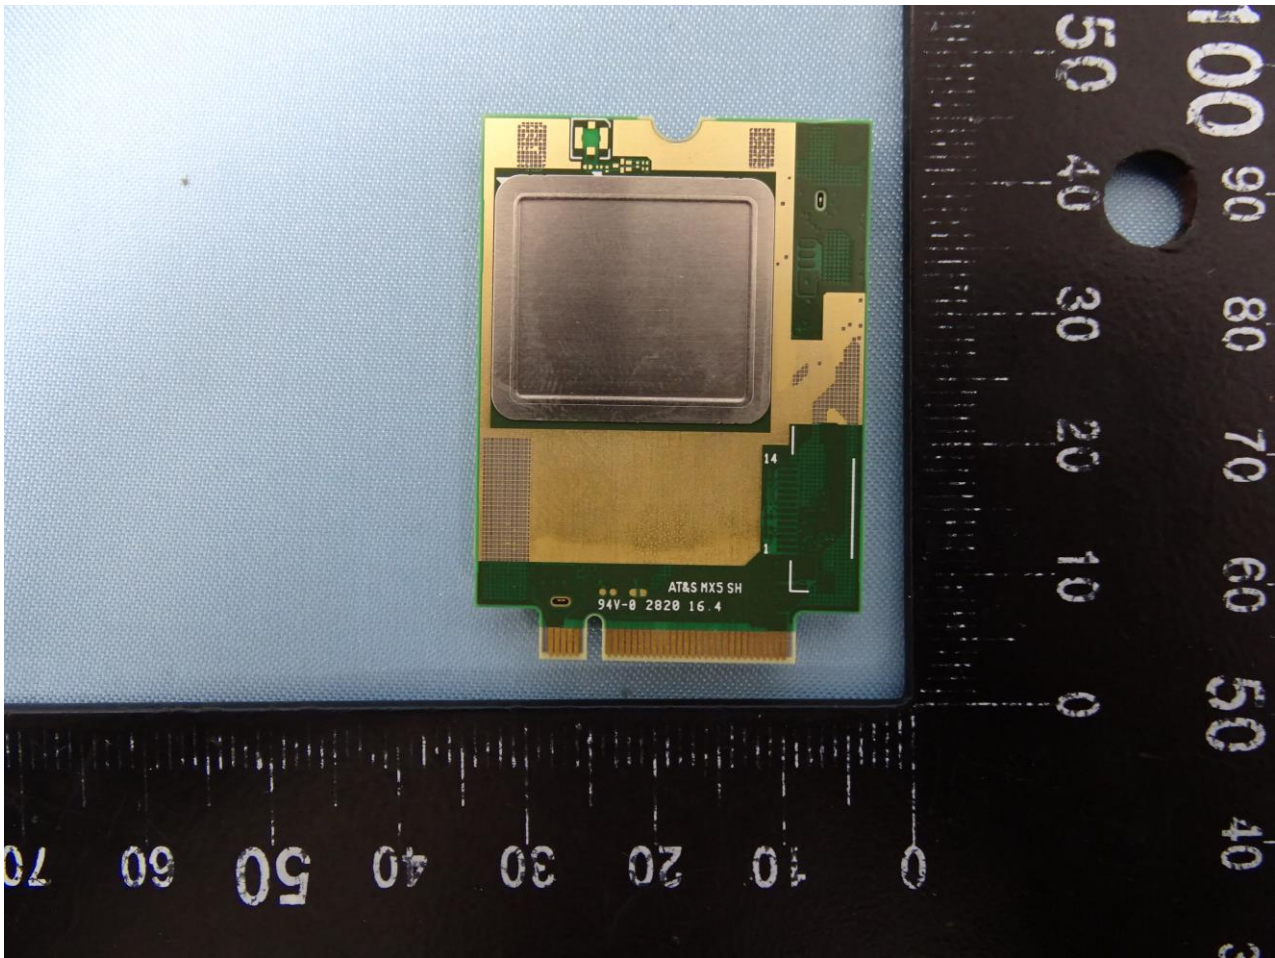

### 3. Internal Photograph of EUT

Brand Name: Lenovo / Model Name: TP00129A

Sample 1

Sample 2

WWAN Module for Sample 1  
and Sample 2

NFC Module for Sample 1  
and Sample 2

**UWB Module for Sample 1  
and Sample 2**