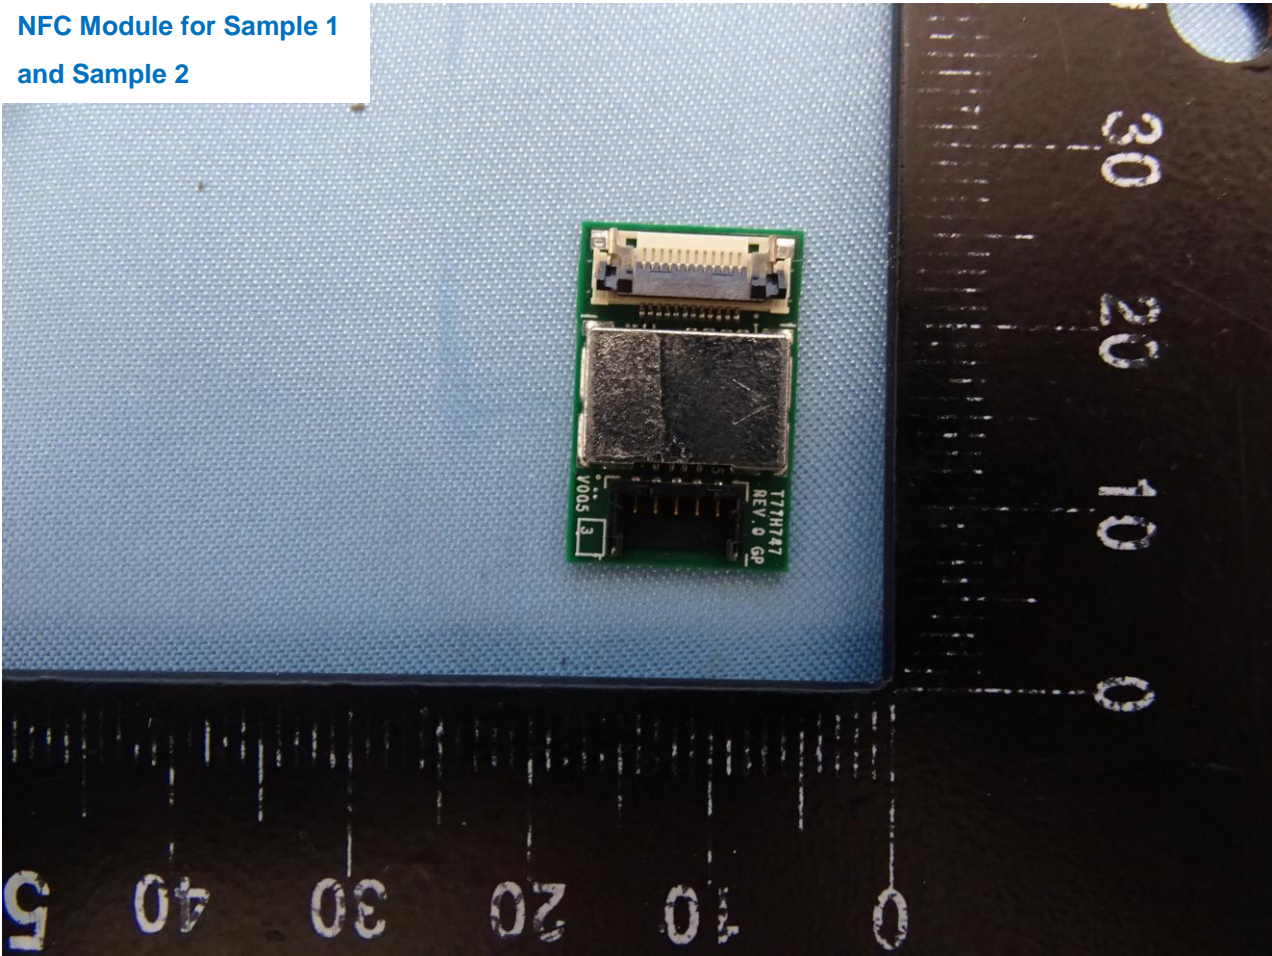

### 3. Internal Photograph of EUT

Brand Name: Lenovo / Model Name: TP00129A

Sample 1

Sample 2

WWAN Module for Sample 1  
and Sample 2

NFC Module for Sample 1  
and Sample 2

**UWB Module for Sample 1  
and Sample 2**

WWAN Main Antenna for Sample 1

WWAN Aux. Antenna for Sample 1

WWAN MIMO 1 Antenna for Sample 1

WWAN MIMO 2 Antenna for Sample 1

WLAN Main Antenna for Sample 1

WLAN Aux. Antenna for Sample 1

NFC Antenna for Sample 1