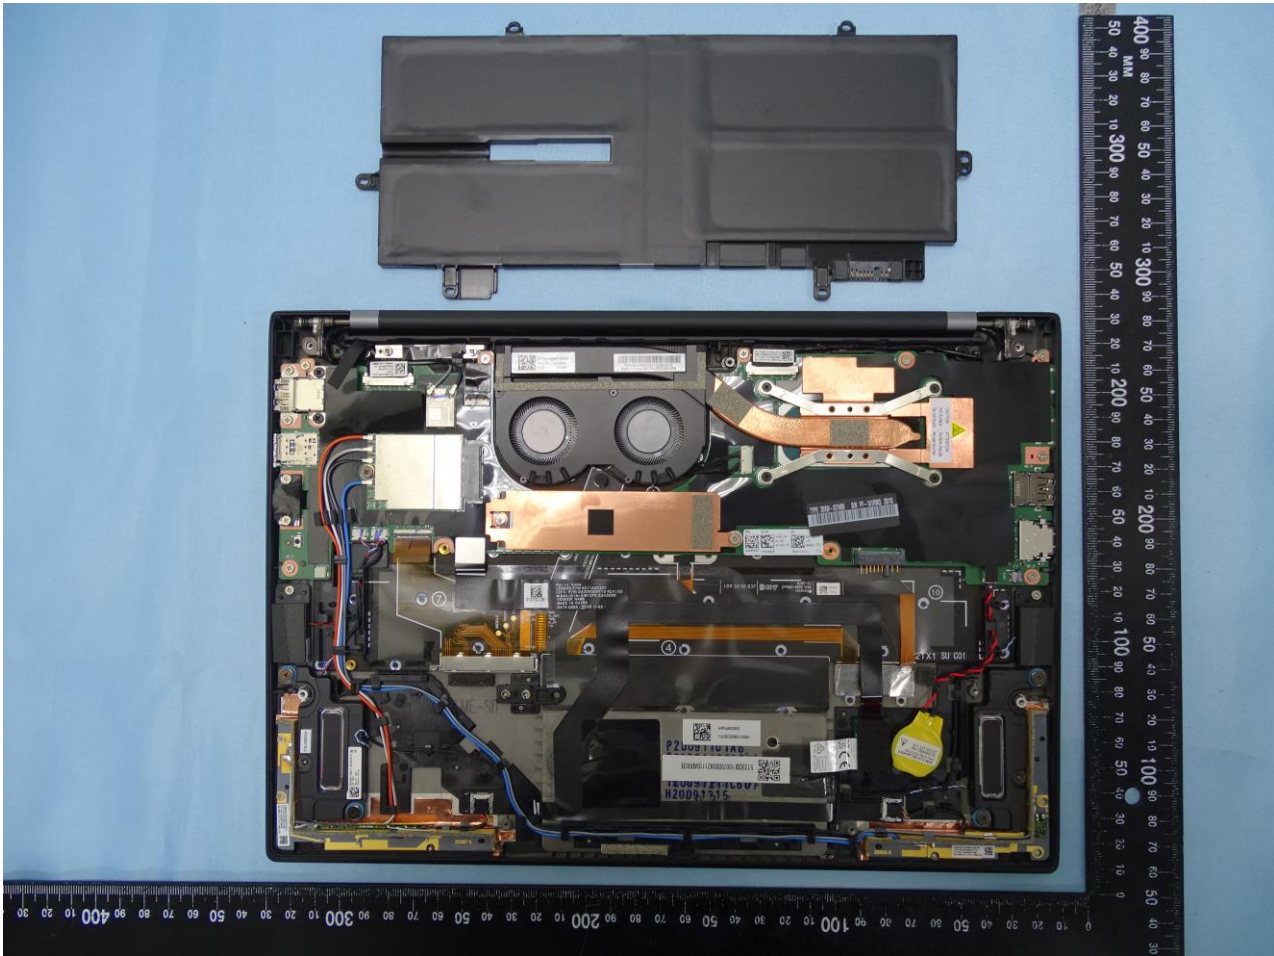

### 3. Internal Photograph of EUT

Brand Name: Lenovo / Model Name: TP00129A

Sample 1

Sample 2

WWAN Module for Sample 1  
and Sample 2

NFC Module for Sample 1  
and Sample 2

**UWB Module for Sample 1  
and Sample 2**

WWAN Main Antenna for Sample 1

WWAN Aux. Antenna for Sample 1

WWAN MIMO 1 Antenna for Sample 1

WWAN MIMO 2 Antenna for Sample 1

WLAN Main Antenna for Sample 1

WLAN Aux. Antenna for Sample 1

NFC Antenna for Sample 1