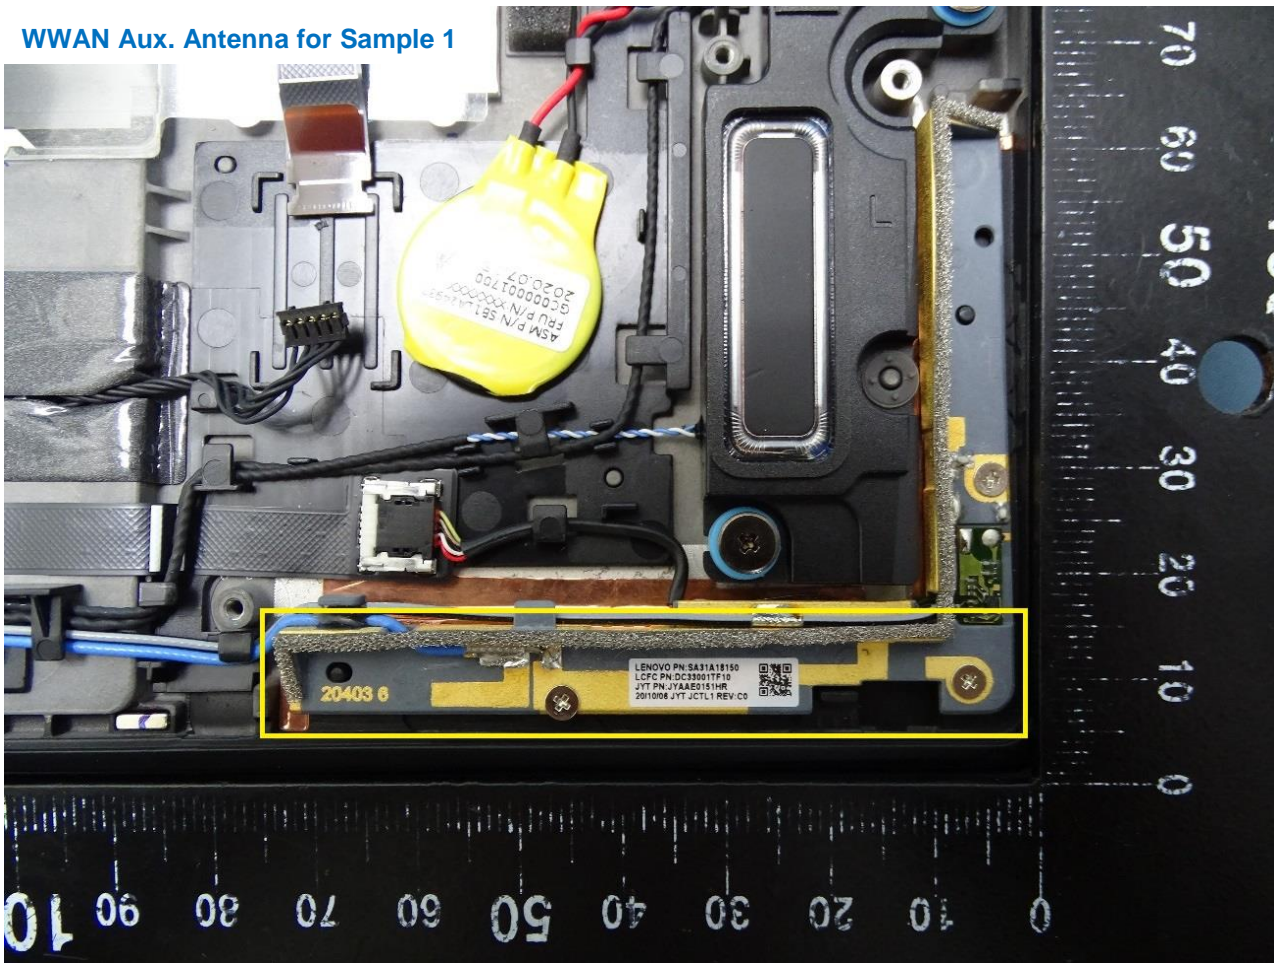

### 3. Internal Photograph of EUT

Brand Name: Lenovo / Model Name: TP00129A

Sample 1

Sample 2

WWAN Module for Sample 1  
and Sample 2

NFC Module for Sample 1  
and Sample 2

**UWB Module for Sample 1  
and Sample 2**

WWAN Main Antenna for Sample 1

WWAN Aux. Antenna for Sample 1

WWAN MIMO 1 Antenna for Sample 1

WWAN MIMO 2 Antenna for Sample 1

WLAN Main Antenna for Sample 1

WLAN Aux. Antenna for Sample 1

NFC Antenna for Sample 1