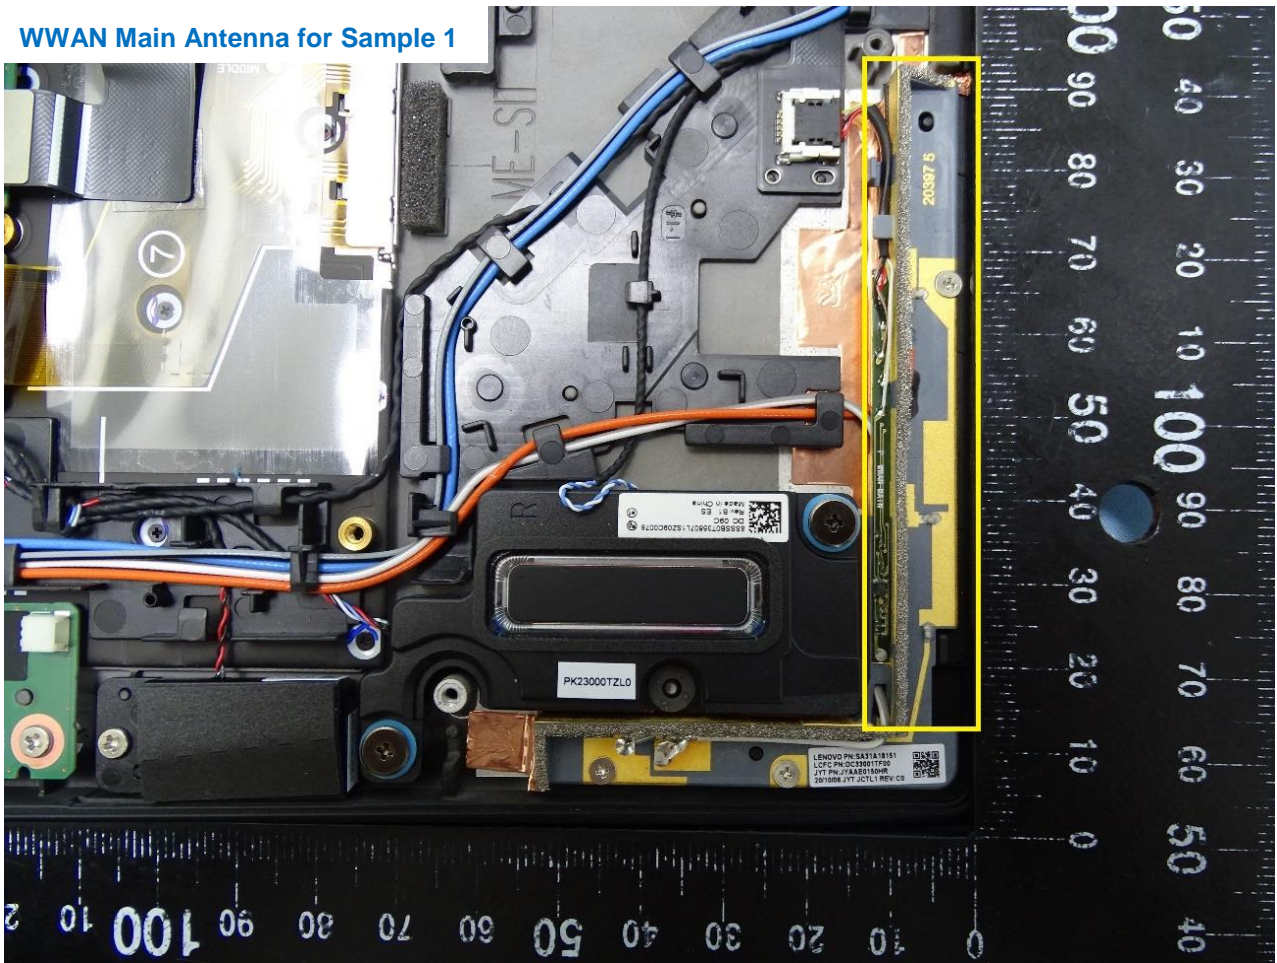

### 3. Internal Photograph of EUT

Brand Name: Lenovo / Model Name: TP00129A

Sample 1

Sample 2

WWAN Module for Sample 1  
and Sample 2

NFC Module for Sample 1  
and Sample 2

**UWB Module for Sample 1  
and Sample 2**

WWAN Main Antenna for Sample 1

WWAN Aux. Antenna for Sample 1

WWAN MIMO 1 Antenna for Sample 1

WWAN MIMO 2 Antenna for Sample 1

WLAN Main Antenna for Sample 1

WLAN Aux. Antenna for Sample 1

NFC Antenna for Sample 1