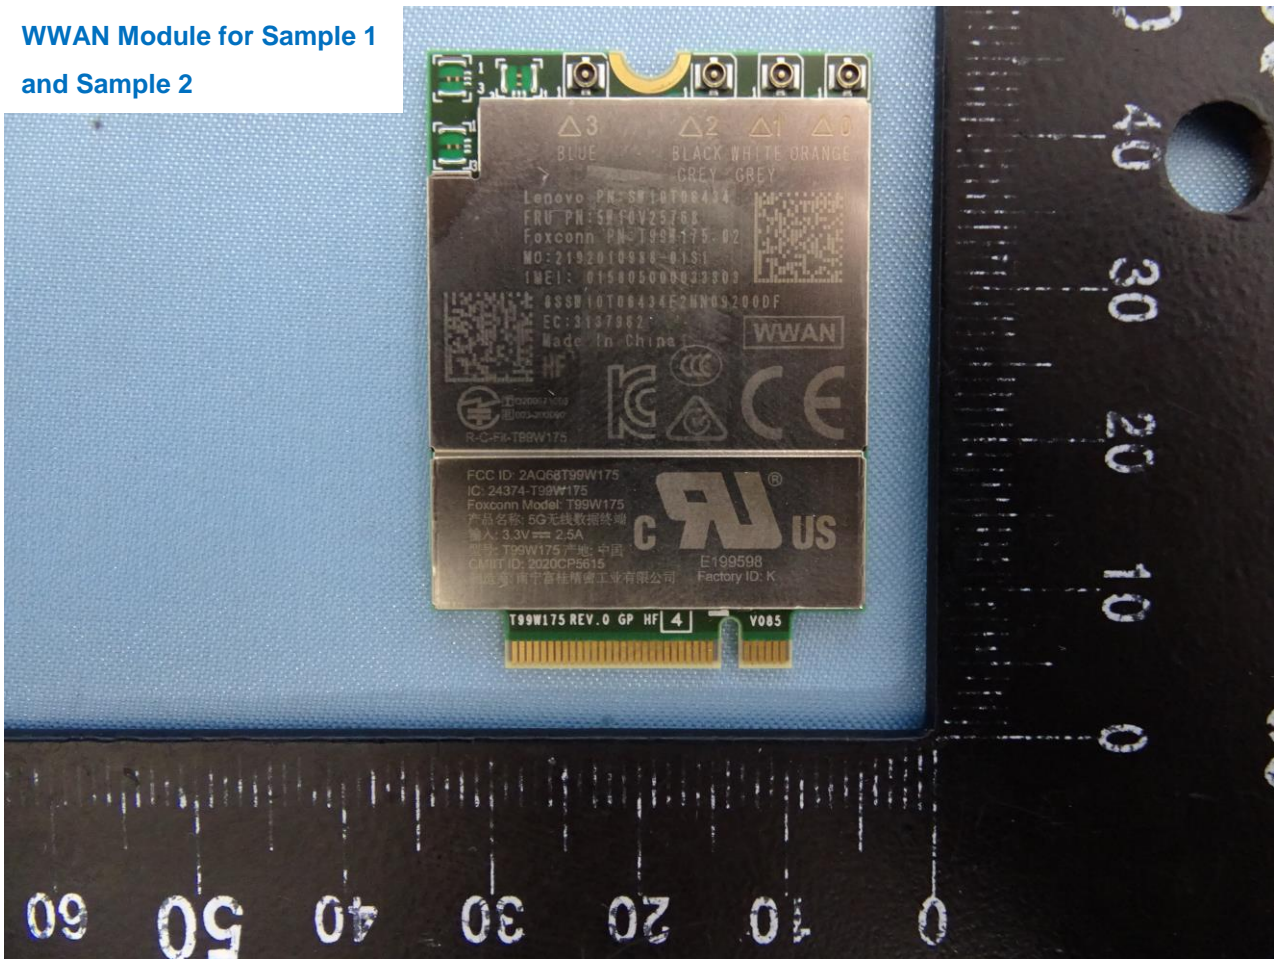

### 3. Internal Photograph of EUT

Brand Name: Lenovo / Model Name: TP00129A

Sample 1

Sample 2

WWAN Module for Sample 1  
and Sample 2

NFC Module for Sample 1  
and Sample 2

**UWB Module for Sample 1  
and Sample 2**

WWAN Main Antenna for Sample 1

WWAN Aux. Antenna for Sample 1

WWAN MIMO 1 Antenna for Sample 1

WWAN MIMO 2 Antenna for Sample 1

WLAN Main Antenna for Sample 1

WLAN Aux. Antenna for Sample 1

NFC Antenna for Sample 1