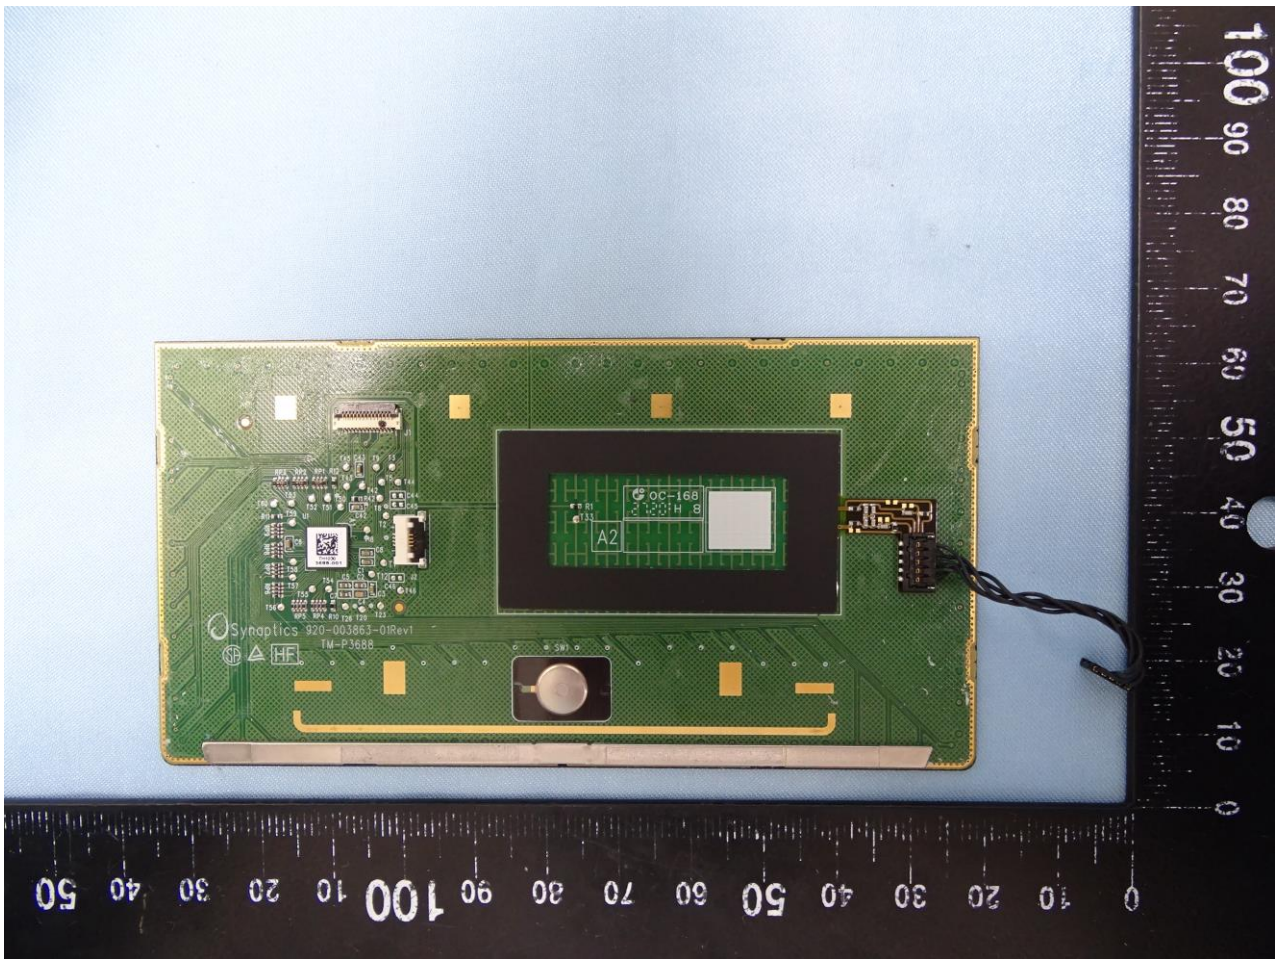

### 3. Internal Photograph of EUT

Brand Name: Lenovo / Model Name: TP00129A

Sample 1

Sample 2

WWAN Module for Sample 1  
and Sample 2

NFC Module for Sample 1  
and Sample 2

**UWB Module for Sample 1  
and Sample 2**

WWAN Main Antenna for Sample 1

WWAN Aux. Antenna for Sample 1

WWAN MIMO 1 Antenna for Sample 1

WWAN MIMO 2 Antenna for Sample 1

WLAN Main Antenna for Sample 1

WLAN Aux. Antenna for Sample 1

NFC Antenna for Sample 1