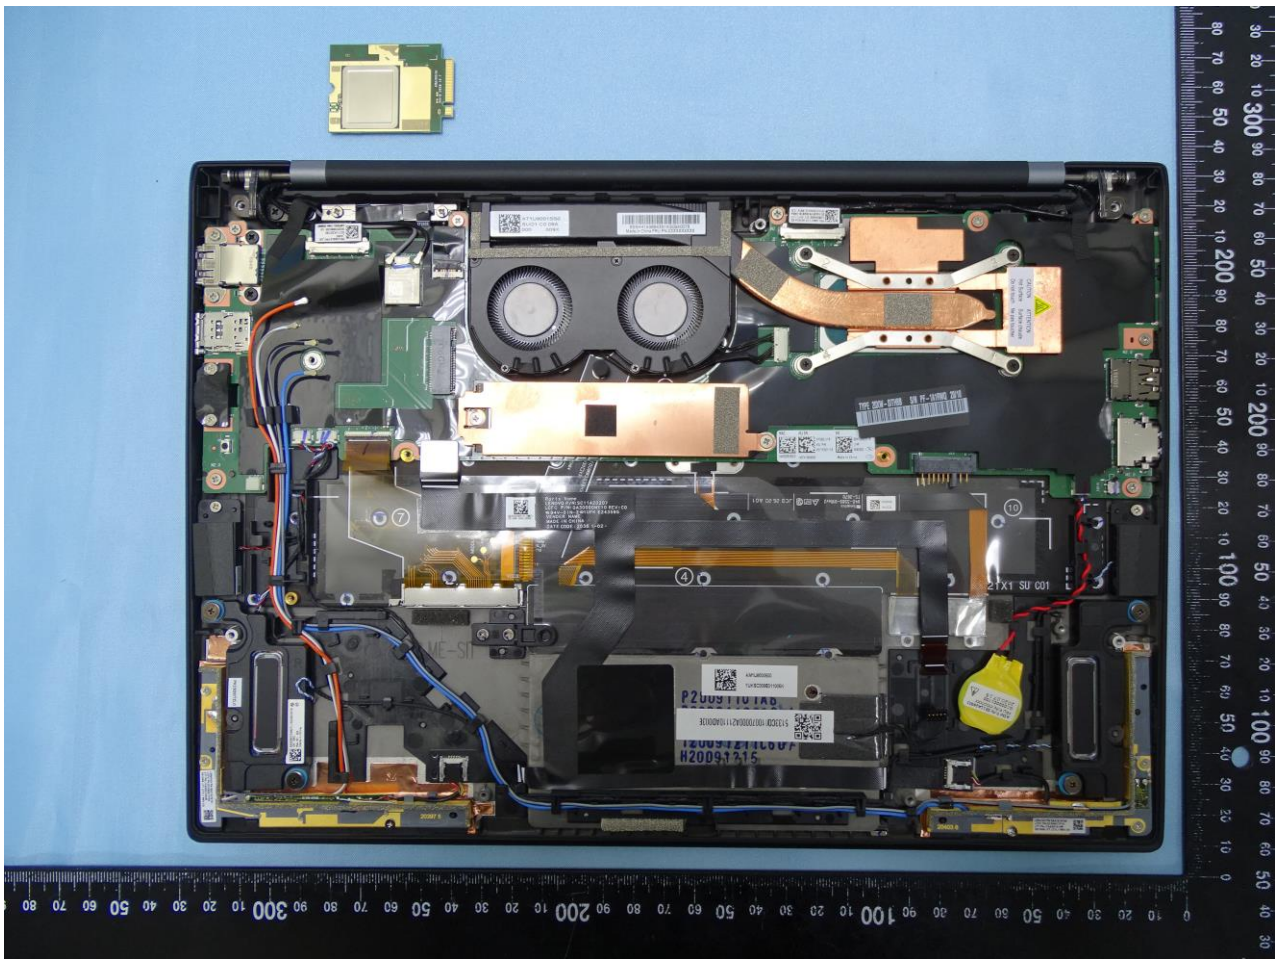

### 3. Internal Photograph of EUT

Brand Name: Lenovo / Model Name: TP00129A

Sample 1

Sample 2

WWAN Module for Sample 1  
and Sample 2

NFC Module for Sample 1  
and Sample 2

**UWB Module for Sample 1  
and Sample 2**

WWAN Main Antenna for Sample 1

WWAN Aux. Antenna for Sample 1

WWAN MIMO 1 Antenna for Sample 1

WWAN MIMO 2 Antenna for Sample 1

WLAN Main Antenna for Sample 1

WLAN Aux. Antenna for Sample 1

NFC Antenna for Sample 1