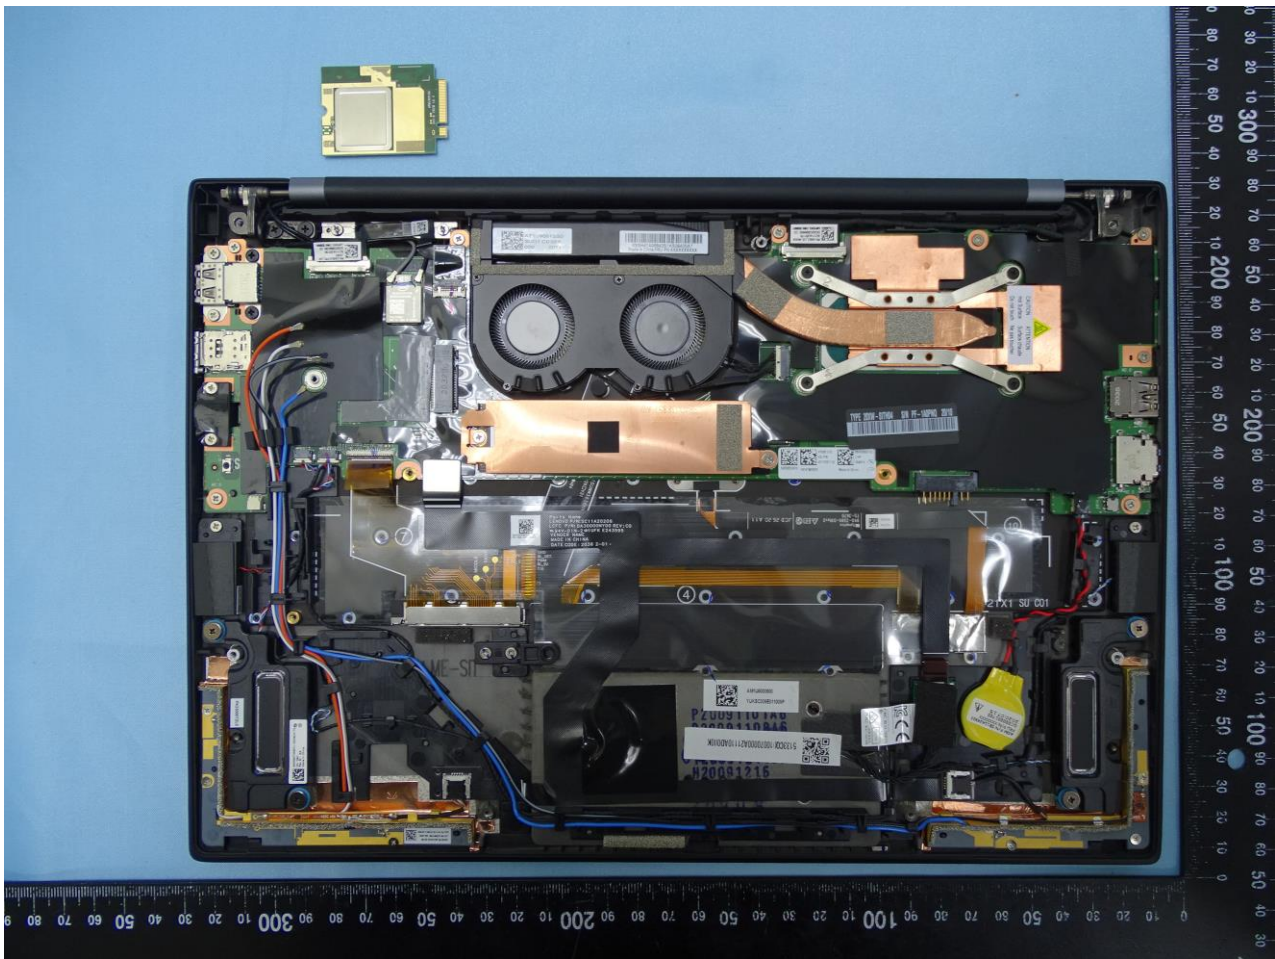

### 3. Internal Photograph of EUT

Brand Name: Lenovo / Model Name: TP00129A

Sample 1

Sample 2

WWAN Module for Sample 1  
and Sample 2

NFC Module for Sample 1  
and Sample 2

**UWB Module for Sample 1  
and Sample 2**

WWAN Main Antenna for Sample 1

WWAN Aux. Antenna for Sample 1

WWAN MIMO 1 Antenna for Sample 1

WWAN MIMO 2 Antenna for Sample 1

WLAN Main Antenna for Sample 1

WLAN Aux. Antenna for Sample 1

NFC Antenna for Sample 1