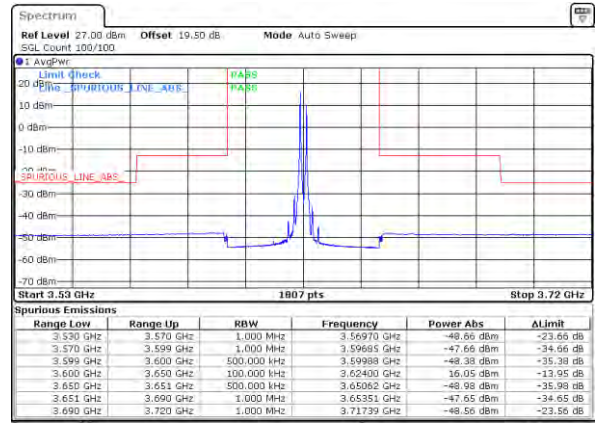

Lowest Band Edge / Full RB

Middle Band Edge / Full RB

LTE Band 48C / 20MHz+15MHz

64QAM

Highest Band Edge / 1RB0 and 1RB74

N/A

Highest Band Edge / 1RB99 and 1RB0

N/A

Highest Band Edge / Full RB

N/A

LTE Band 48C / 20MHz+20MHz

64QAM

Lowest Band Edge / 1RB0 and 1RB99

Middle Band Edge / 1RB0 and 1RB99

Lowest Band Edge / 1RB99 and 1RB0

Middle Band Edge / 1RB99 and 1RB0

Lowest Band Edge / Full RB

Middle Band Edge / Full RB

LTE Band 48C / 20MHz+20MHz

64QAM

Highest Band Edge / 1RB0 and 1RB99

N/A

Date: 12.19.2021 01:04:55

Highest Band Edge / 1RB99 and 1RB0