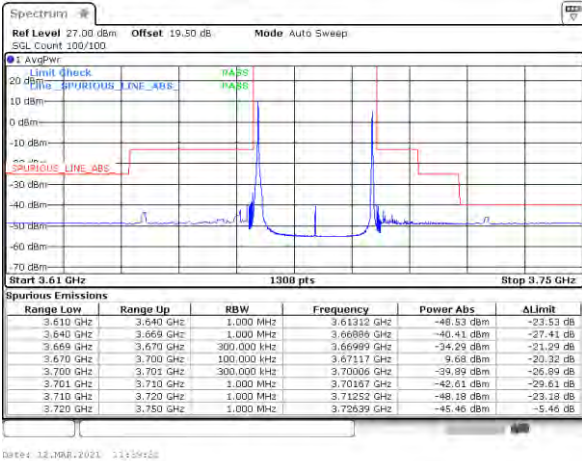

LTE Band 48C / 20MHz+10MHz

64QAM

Highest Band Edge / 1RB0 and 1RB49

N/A

Date: 12.19.2021 11:59:55