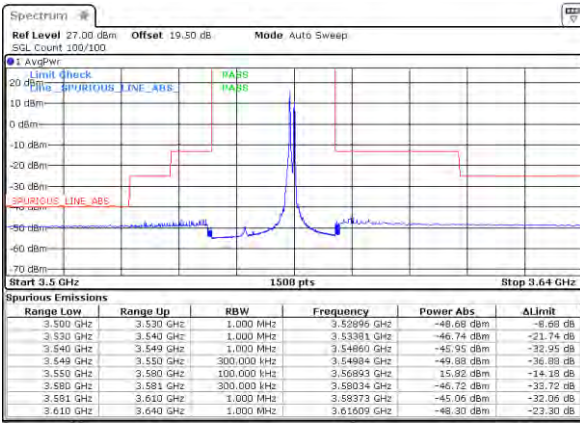

Highest Band Edge / 1RB99 and 1RB0

N/A

Date: 18.MAR.2021 15:17:28

Highest Band Edge / Full RB

N/A

Date: 18.MAR.2021 15:05:06

LTE Band 48C / 20MHz+10MHz

64QAM

Lowest Band Edge / 1RB0 and 1RB49

Middle Band Edge / 1RB0 and 1RB49

Lowest Band Edge / 1RB99 and 1RB0

Middle Band Edge / 1RB99 and 1RB0

Lowest Band Edge / Full RB

Middle Band Edge / Full RB

LTE Band 48C / 20MHz+10MHz