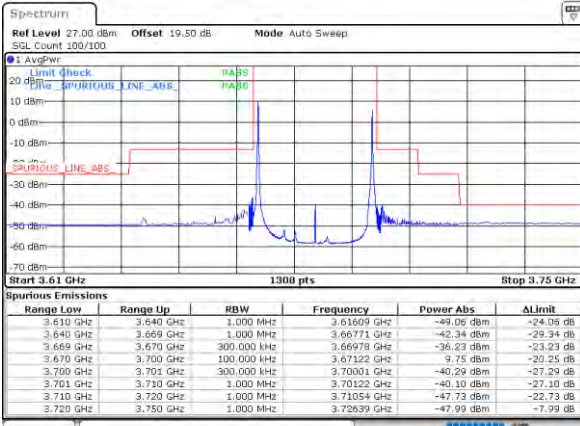

LTE Band 48C / 10MHz+20MHz

QPSK

Lowest Band Edge / 1RB0 and 1RB99

Middle Band Edge / 1RB0 and 1RB99

Lowest Band Edge / 1RB49 and 1RB0

Middle Band Edge / 1RB49 and 1RB0

Lowest Band Edge / Full RB

Middle Band Edge / Full RB

LTE Band 48C / 10MHz+20MHz

QPSK

Highest Band Edge / 1RB0 and 1RB99

N/A

Date: 18-NOV-2021 16:51:13

Highest Band Edge / 1RB49 and 1RB0

N/A

Date: 18-NOV-2021 16:57:48