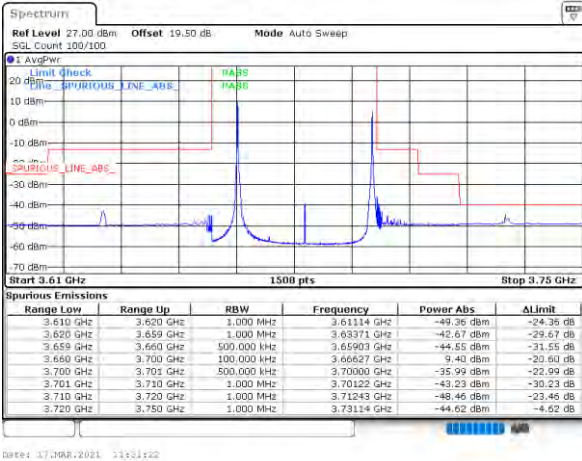

LTE Band 48C / 15MHz+20MHz

64QAM

Highest Band Edge / 1RB0 and 1RB99

N/A

Date: 17/08/2021 11:01:02