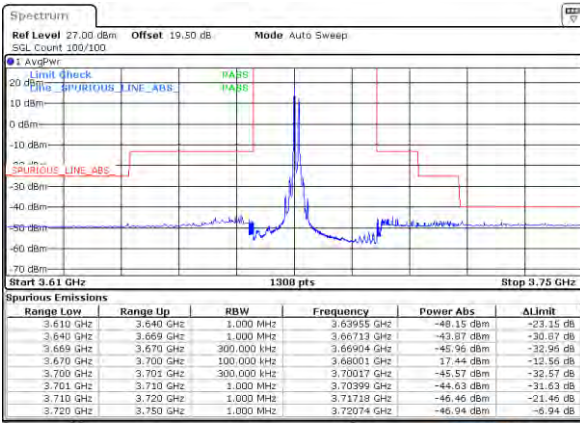

Lowest Band Edge / Full RB

Middle Band Edge / Full RB

LTE Band 48C / 10MHz+20MHz

16QAM

Highest Band Edge / 1RB0 and 1RB99

N/A

Date: 18-Nov-2021 16:50:25

Highest Band Edge / 1RB49 and 1RB0

N/A

Date: 18-Nov-2021 16:50:25

Highest Band Edge / Full RB

N/A

Date: 18-Nov-2021 16:41:13

LTE Band 48C / 15MHz+20MHz

16QAM

Lowest Band Edge / 1RB0 and 1RB99