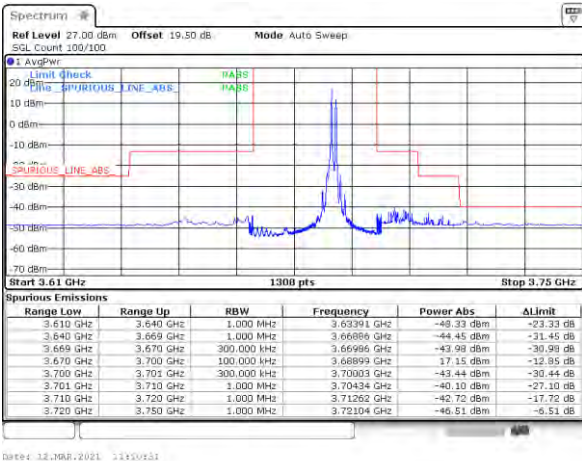

Highest Band Edge / 1RB99 and 1RB0

N/A

Date: 12.19.2021 11:59:55