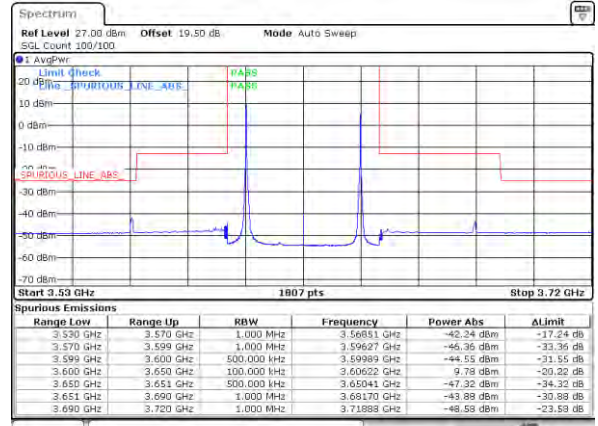

Highest Band Edge / 1RB99 and 1RB0

N/A

Date: 17/08/2021 10:20:22

Highest Band Edge / Full RB

N/A

Date: 17/08/2021 10:20:50

LTE Band 48C / 20MHz+20MHz

16QAM

Lowest Band Edge / 1RB0 and 1RB99

Middle Band Edge / 1RB0 and 1RB99

Lowest Band Edge / 1RB99 and 1RB0

Middle Band Edge / 1RB99 and 1RB0

Lowest Band Edge / Full RB

Middle Band Edge / Full RB

LTE Band 48C / 20MHz+20MHz