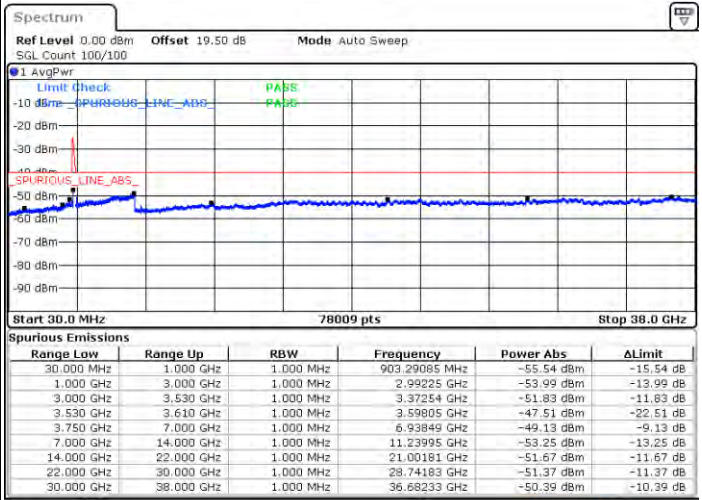

Date: 23.FEB.2021 09:59:58

Lowest Channel / FullRB

N/A

Date: 23.FEB.2021 10:09:06

LTE Band 48C / 15MHz+20MHz

QPSK

Middle Channel / 1RB0 and 1RB99

Middle Channel / 1RB74 and 1RB0

Date: 23.FEB.2021 10:39:25

Date: 23.FEB.2021 10:40:57

Middle Channel / FullIRB

N/A

Date: 23.FEB.2021 10:31:48

LTE Band 48C / 15MHz+20MHz

QPSK

Highest Channel / 1RB0 and 1RB99

Highest Channel / 1RB74 and 1RB0

Date: 23.FEB.2021 11:11:21

Date: 23.FEB.2021 11:03:45

Highest Channel / FullIRB

N/A

Date: 23.FEB.2021 11:12:53

LTE Band 48C / 20MHz+5MHz

QPSK

Lowest Channel / 1RB0 and 1RB24

Lowest Channel / 1RB99 and 1RB0

Date: 22.FEB.2021 12:22:54

Date: 22.FEB.2021 12:21:23

Lowest Channel / FullIRB

N/A

Date: 22.FEB.2021 12:50:20

LTE Band 48C / 20MHz+5MHz