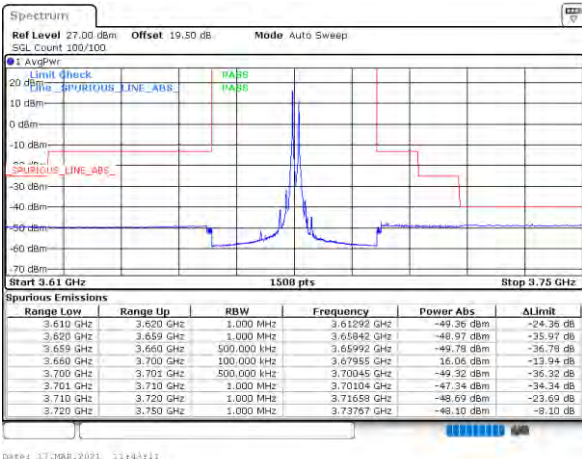

LTE Band 48C / 15MHz+20MHz

64QAM

Lowest Band Edge / 1RB0 and 1RB99

Middle Band Edge / 1RB0 and 1RB99

Lowest Band Edge / 1RB74 and 1RB0

Middle Band Edge / 1RB74 and 1RB0

Lowest Band Edge / Full RB

Middle Band Edge / Full RB

LTE Band 48C / 15MHz+20MHz

64QAM

Highest Band Edge / 1RB0 and 1RB99

N/A

Date: 17/08/2021 11:01:02

Highest Band Edge / 1RB74 and 1RB0

N/A

Date: 17/08/2021 11:01:11

Highest Band Edge / Full RB

N/A

Date: 17/08/2021 11:09:09

LTE Band 48C/ 20MHz+5MHz

64QAM

Lowest Band Edge / 1RB0 and 1RB24

Middle Band Edge / 1RB0 and 1RB24

Lowest Band Edge / 1RB99 and 1RB0