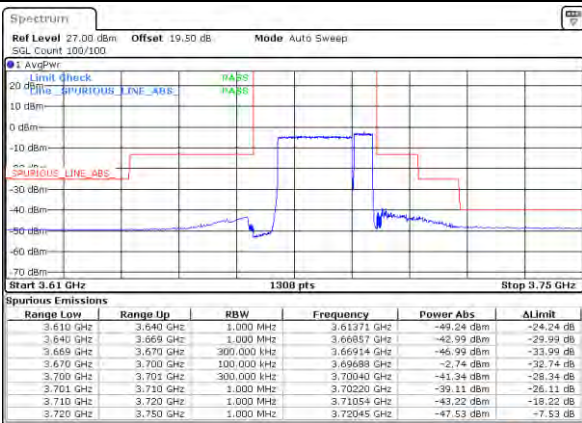

Middle Band Edge / 1RB0 and 1RB24

Lowest Band Edge / 1RB99 and 1RB0

Middle Band Edge / 1RB99 and 1RB0

Lowest Band Edge / Full RB

Middle Band Edge / Full RB

LTE Band 48C / 20MHz+5MHz

16QAM

Highest Band Edge / 1RB0 and 1RB24

N/A

Date: 18-Nov-2021 15:09:11

Highest Band Edge / 1RB99 and 1RB0

N/A

Date: 18-Nov-2021 15:10:11

Highest Band Edge / Full RB

N/A

Date: 18-Nov-2021 15:10:16

LTE Band 48C / 20MHz+10MHz

16QAM

Lowest Band Edge / 1RB0 and 1RB49

Middle Band Edge / 1RB0 and 1RB49

Lowest Band Edge / 1RB99 and 1RB0

Middle Band Edge / 1RB99 and 1RB0

Lowest Band Edge / Full RB

Middle Band Edge / Full RB