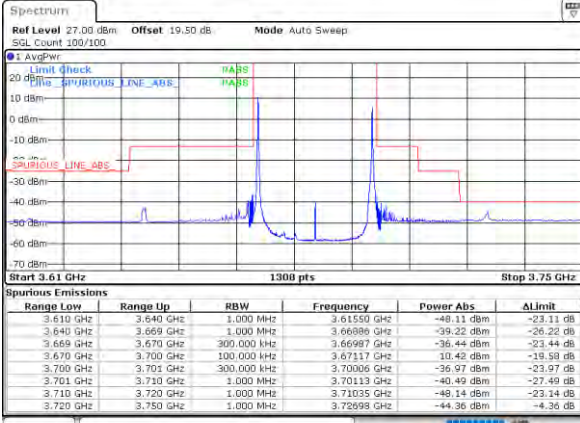

Lowest Band Edge / Full RB

Middle Band Edge / Full RB

LTE Band 48C / 10MHz+20MHz

16QAM

Highest Band Edge / 1RB0 and 1RB99

N/A

Date: 18-Nov-2021 16:50:25

Highest Band Edge / 1RB49 and 1RB0