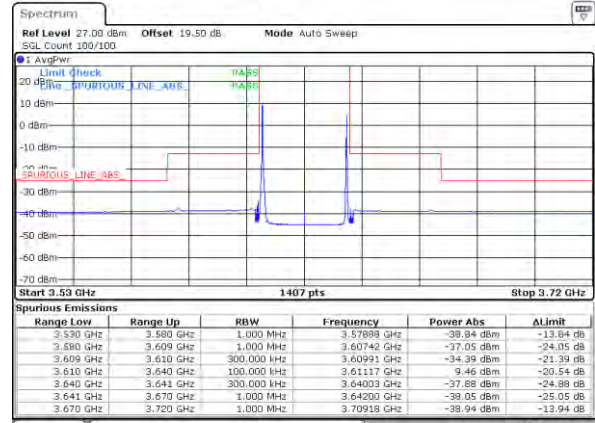

Middle Band Edge / 1RB99 and 1RB0

Lowest Band Edge / Full RB

Middle Band Edge / Full RB

LTE Band 48C / 20MHz+5MHz

64QAM

Highest Band Edge / 1RB0 and 1RB24

N/A

Date: 18.MAR.2021 15:05:44

Highest Band Edge / 1RB99 and 1RB0

N/A

Date: 18.MAR.2021 15:17:28

Highest Band Edge / Full RB

N/A

Date: 18.MAR.2021 15:05:06

LTE Band 48C / 20MHz+10MHz

64QAM

Lowest Band Edge / 1RB0 and 1RB49

Middle Band Edge / 1RB0 and 1RB49

Lowest Band Edge / 1RB99 and 1RB0

Middle Band Edge / 1RB99 and 1RB0

Lowest Band Edge / Full RB

Middle Band Edge / Full RB

LTE Band 48C / 20MHz+10MHz