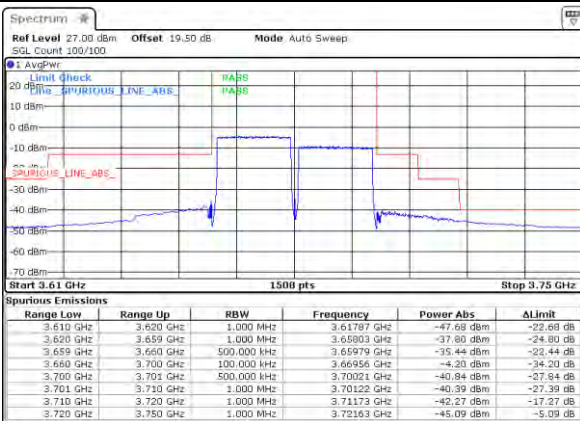

Highest Band Edge / Full RB

N/A

LTE Band 48C / 20MHz+20MHz

64QAM

Lowest Band Edge / 1RB0 and 1RB99

Middle Band Edge / 1RB0 and 1RB99

Lowest Band Edge / 1RB99 and 1RB0

Middle Band Edge / 1RB99 and 1RB0

Lowest Band Edge / Full RB

Middle Band Edge / Full RB

LTE Band 48C / 20MHz+20MHz

64QAM

Highest Band Edge / 1RB0 and 1RB99

N/A

Date: 12.19.2021 01:04:55

Highest Band Edge / 1RB99 and 1RB0

N/A

Date: 12.19.2021 01:22:52

Highest Band Edge / Full RB

N/A

Date: 12.19.2021 01:51:10

Conducted Spurious Emission

LTE Band 48C / 5MHz+20MHz

QPSK