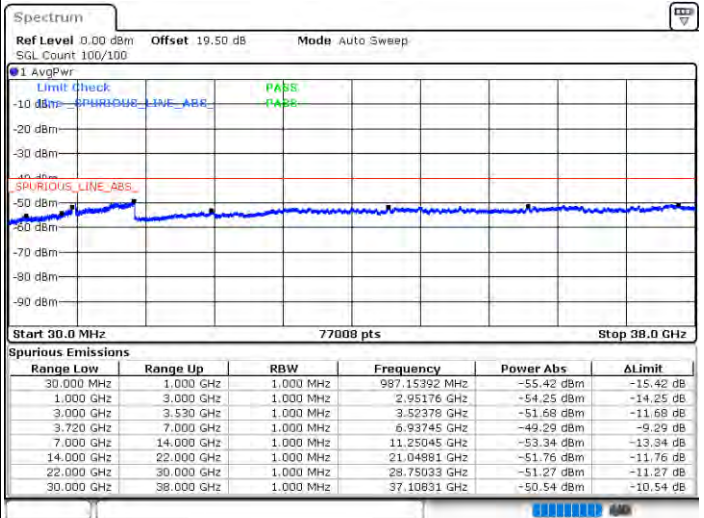

Highest Channel / FullIRB

N/A

Date: 22.FEB.2021 15:41:47

LTE Band 48C / 15MHz+20MHz

QPSK

Lowest Channel / 1RB0 and 1RB99

Lowest Channel / 1RB74 and 1RB0

Date: 23.FEB.2021 10:01:29

Date: 23.FEB.2021 09:59:58

Lowest Channel / FullRB

N/A

Date: 23.FEB.2021 10:09:06

LTE Band 48C / 15MHz+20MHz

QPSK

Middle Channel / 1RB0 and 1RB99

Middle Channel / 1RB74 and 1RB0

Date: 23.FEB.2021 10:39:25

Date: 23.FEB.2021 10:40:57

Middle Channel / FullIRB

N/A

Date: 23.FEB.2021 10:31:48

LTE Band 48C / 15MHz+20MHz

QPSK

Highest Channel / 1RB0 and 1RB99

Highest Channel / 1RB74 and 1RB0

Date: 23.FEB.2021 11:11:21

Date: 23.FEB.2021 11:03:45

Highest Channel / FullIRB

N/A

Date: 23.FEB.2021 11:12:53

LTE Band 48C / 20MHz+5MHz

QPSK