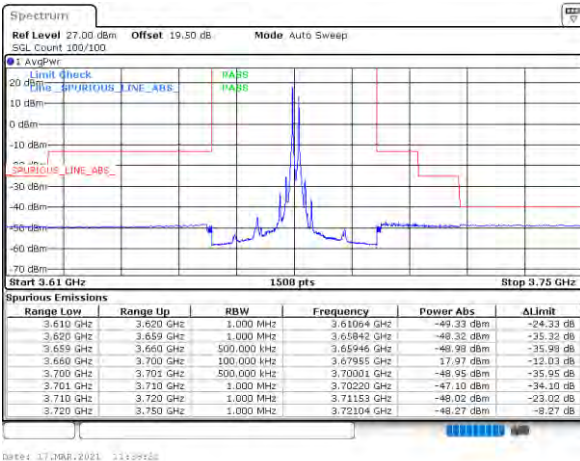

Highest Band Edge / Full RB

N/A

Date: 18-NOV-2021 16:59:18

LTE Band 48C / 15MHz+20MHz

QPSK

Lowest Band Edge / 1RB0 and 1RB99

Middle Band Edge / 1RB0 and 1RB99

Lowest Band Edge / 1RB74 and 1RB0

Middle Band Edge / 1RB74 and 1RB0

Lowest Band Edge / Full RB

Middle Band Edge / Full RB

LTE Band 48C / 15MHz+20MHz

QPSK

Highest Band Edge / 1RB0 and 1RB99

N/A

Date: 17/08/2021 11:28:11

Highest Band Edge / 1RB74 and 1RB0

N/A

Date: 17/08/2021 11:29:22

Highest Band Edge / Full RB

N/A

Date: 17/08/2021 11:24:42

LTE Band 48C/ 20MHz+5MHz

QPSK

Lowest Band Edge / 1RB0 and 1RB24

Middle Band Edge / 1RB0 and 1RB24

Lowest Band Edge / 1RB99 and 1RB0

Middle Band Edge / 1RB99 and 1RB0

Lowest Band Edge / Full RB

Middle Band Edge / Full RB

LTE Band 48C / 20MHz+5MHz