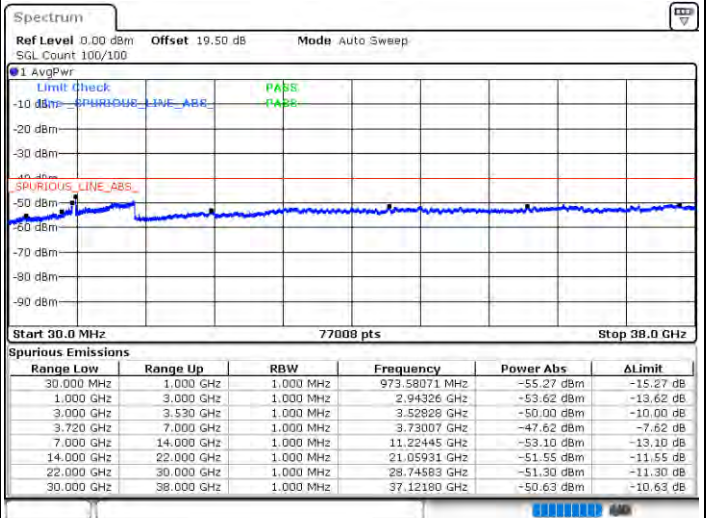

Date: 22.FEB.2021 12:59:20