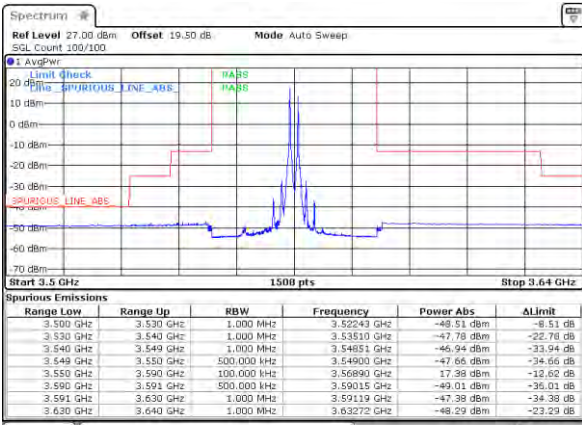

Highest Band Edge / 1RB99 and 1RB0

N/A

Date: 17/08/2021 10:20:22

Highest Band Edge / Full RB

N/A

Date: 17/08/2021 10:20:50

LTE Band 48C / 20MHz+20MHz

16QAM

Lowest Band Edge / 1RB0 and 1RB99

Middle Band Edge / 1RB0 and 1RB99

Lowest Band Edge / 1RB99 and 1RB0

Middle Band Edge / 1RB99 and 1RB0

Lowest Band Edge / Full RB

Middle Band Edge / Full RB

LTE Band 48C / 20MHz+20MHz