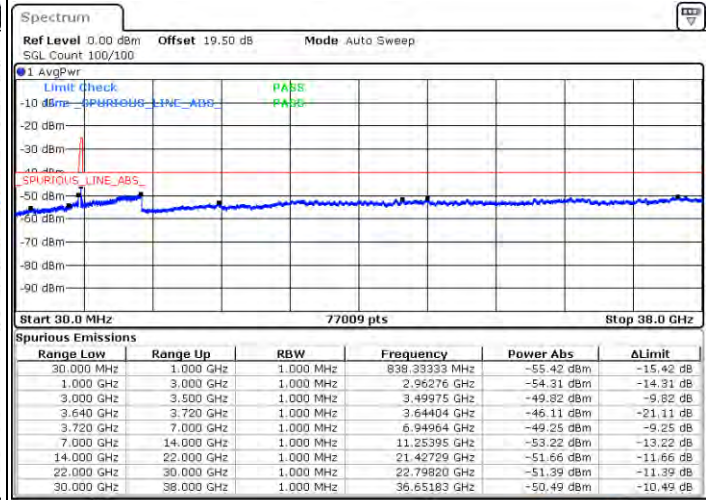

Middle Channel / FullIRB

N/A

Date: 22.FEB.2021 16:58:00

LTE Band 48C / 20MHz+10MHz

QPSK

Highest Channel / 1RB0 and 1RB49

Highest Channel / 1RB99 and 1RB0

Date: 23.FEB.2021 14:23:34

Date: 23.FEB.2021 14:15:57

Highest Channel / FullIRB

N/A

Date: 23.FEB.2021 14:25:05

LTE Band 48C / 20MHz+15MHz

QPSK

Lowest Channel / 1RB0 and 1RB74

Lowest Channel / 1RB99 and 1RB0

Date: 23.FEB.2021 15:12:02

Date: 23.FEB.2021 15:10:30

Lowest Channel / FullIRB

N/A

Date: 23.FEB.2021 15:19:38

LTE Band 48C / 20MHz+15MHz

QPSK

Middle Channel / 1RB0 and 1RB74