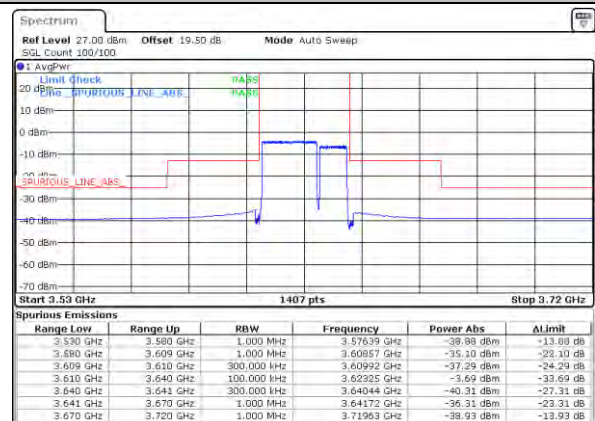

QPSK

Highest Band Edge / 1RB0 and 1RB24

N/A

Highest Band Edge / 1RB99 and 1RB0

N/A

Highest Band Edge / Full RB

N/A

LTE Band 48C / 20MHz+10MHz

QPSK

Lowest Band Edge / 1RB0 and 1RB49

Middle Band Edge / 1RB0 and 1RB49

Date: 12/08/2021 09:19:41

Date: 12/08/2021 10:18:10

Lowest Band Edge / 1RB99 and 1RB0

Middle Band Edge / 1RB99 and 1RB0

Date: 12/08/2021 09:18:22

Date: 12/08/2021 10:22:24

Lowest Band Edge / Full RB

Middle Band Edge / Full RB

Date: 12/08/2021 09:09:40

Date: 12/08/2021 10:22:23

LTE Band 48C / 20MHz+10MHz

QPSK

Highest Band Edge / 1RB0 and 1RB49