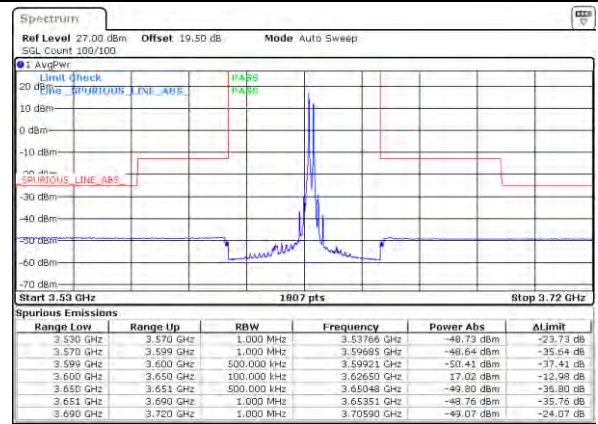

Lowest Band Edge / 1RB99 and 1RB0

Middle Band Edge / 1RB99 and 1RB0