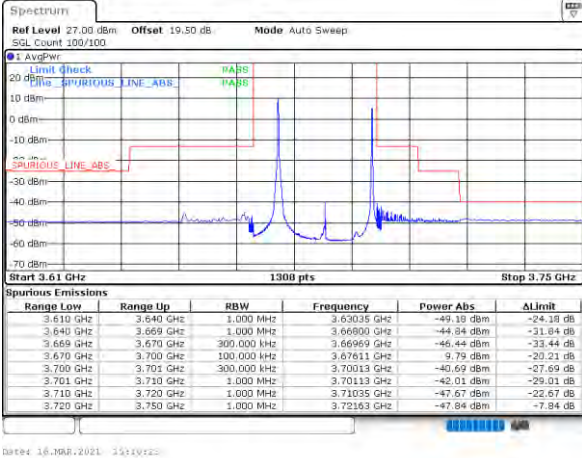

Highest Band Edge / 1RB74 and 1RB0

N/A

Date: 17/08/2021 11:29:22

Highest Band Edge / Full RB

N/A

Date: 17/08/2021 11:24:42

LTE Band 48C/ 20MHz+5MHz

QPSK

Lowest Band Edge / 1RB0 and 1RB24

Middle Band Edge / 1RB0 and 1RB24

Lowest Band Edge / 1RB99 and 1RB0

Middle Band Edge / 1RB99 and 1RB0

Lowest Band Edge / Full RB

Middle Band Edge / Full RB

LTE Band 48C / 20MHz+5MHz

QPSK

Highest Band Edge / 1RB0 and 1RB24

N/A

Highest Band Edge / 1RB99 and 1RB0

N/A

Highest Band Edge / Full RB

N/A

LTE Band 48C / 20MHz+10MHz