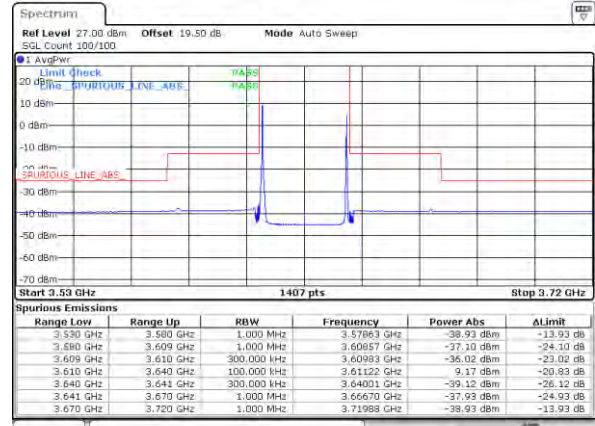

N/A

Date: 18-Nov-2021 15:09:11

Highest Band Edge / 1RB99 and 1RB0

N/A

Date: 18-Nov-2021 15:10:11

Highest Band Edge / Full RB

N/A

Date: 18-Nov-2021 15:10:16

LTE Band 48C / 20MHz+10MHz

16QAM

Lowest Band Edge / 1RB0 and 1RB49

Middle Band Edge / 1RB0 and 1RB49

Lowest Band Edge / 1RB99 and 1RB0

Middle Band Edge / 1RB99 and 1RB0

Lowest Band Edge / Full RB

Middle Band Edge / Full RB