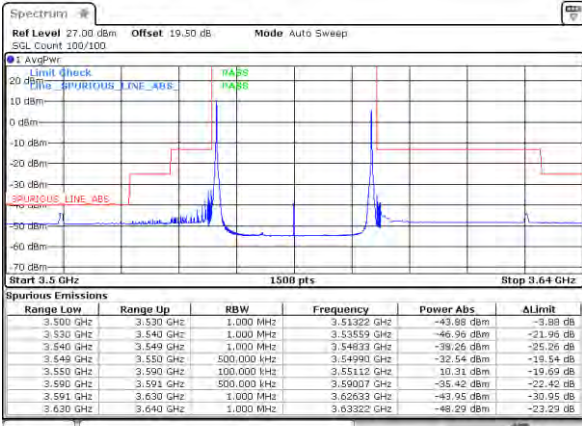

Highest Band Edge / 1RB99 and 1RB0

N/A

Date: 17/08/2021 10:20:22

Highest Band Edge / Full RB

N/A

Date: 17/08/2021 10:20:50

LTE Band 48C / 20MHz+20MHz

16QAM

Lowest Band Edge / 1RB0 and 1RB99

Middle Band Edge / 1RB0 and 1RB99

Lowest Band Edge / 1RB99 and 1RB0

Middle Band Edge / 1RB99 and 1RB0

Lowest Band Edge / Full RB

Middle Band Edge / Full RB

LTE Band 48C / 20MHz+20MHz