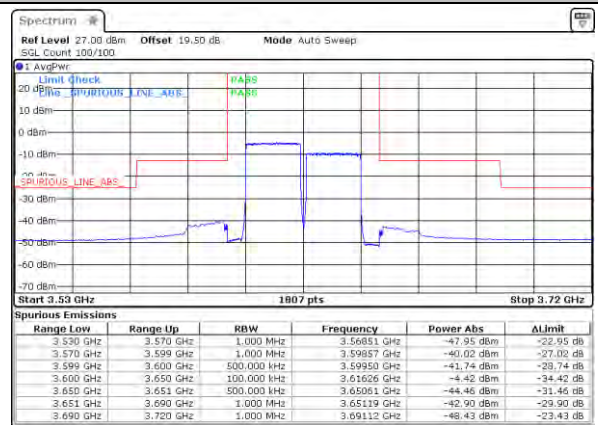

Highest Band Edge / 1RB99 and 1RB0

N/A

Date: 17/08/2021 10:20:22

Highest Band Edge / Full RB

N/A

Date: 17/08/2021 10:20:50

LTE Band 48C / 20MHz+20MHz

16QAM

Lowest Band Edge / 1RB0 and 1RB99

Middle Band Edge / 1RB0 and 1RB99

Lowest Band Edge / 1RB99 and 1RB0

Middle Band Edge / 1RB99 and 1RB0

Lowest Band Edge / Full RB

Middle Band Edge / Full RB

LTE Band 48C / 20MHz+20MHz