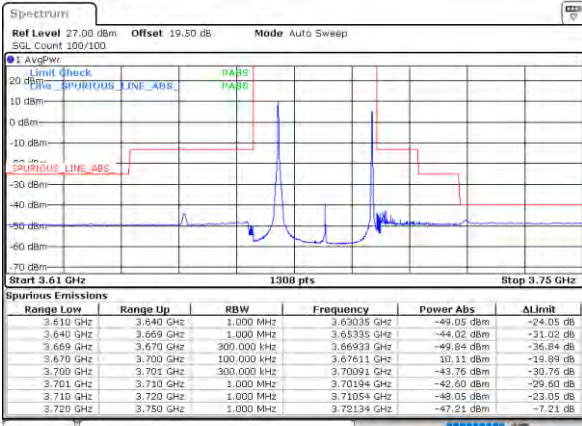

Middle Band Edge / 1RB99 and 1RB0

Lowest Band Edge / Full RB

Middle Band Edge / Full RB

LTE Band 48C / 20MHz+5MHz

64QAM

Highest Band Edge / 1RB0 and 1RB24

N/A

Date: 18.MAR.2021 15:05:44

Highest Band Edge / 1RB99 and 1RB0

N/A

Date: 18.MAR.2021 15:17:28

Highest Band Edge / Full RB

N/A

Date: 18.MAR.2021 15:05:06

LTE Band 48C / 20MHz+10MHz

64QAM