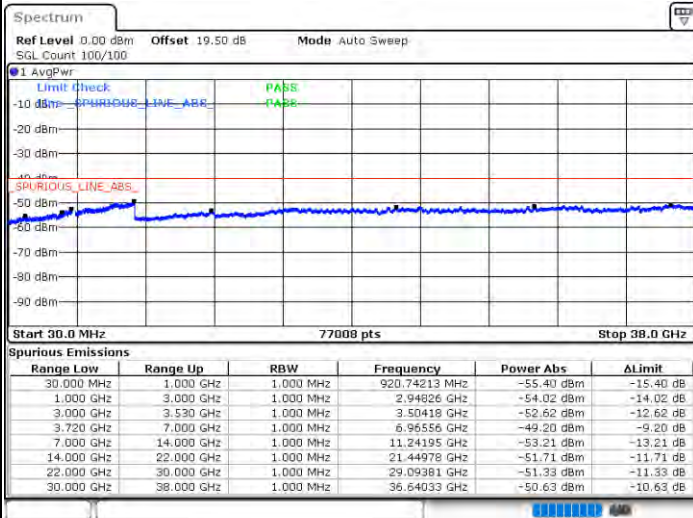

Lowest Band Edge / Full RB

Middle Band Edge / Full RB

LTE Band 48C / 20MHz+20MHz

64QAM

Highest Band Edge / 1RB0 and 1RB99

N/A

Date: 12.19.2021 01:04:55

Highest Band Edge / 1RB99 and 1RB0

N/A

Date: 12.19.2021 01:22:52

Highest Band Edge / Full RB

N/A

Date: 12.19.2021 01:51:10

Conducted Spurious Emission

LTE Band 48C / 5MHz+20MHz

QPSK

Middle Channel / 1RB0 and 1RB99

Middle Channel / 1RB24 and 1RB0

Date: 22.FEB.2021 10:52:46

Date: 22.FEB.2021 10:54:17

Middle Channel / FullIRB

N/A

Date: 22.FEB.2021 10:45:03

LTE Band 48C / 5MHz+20MHz