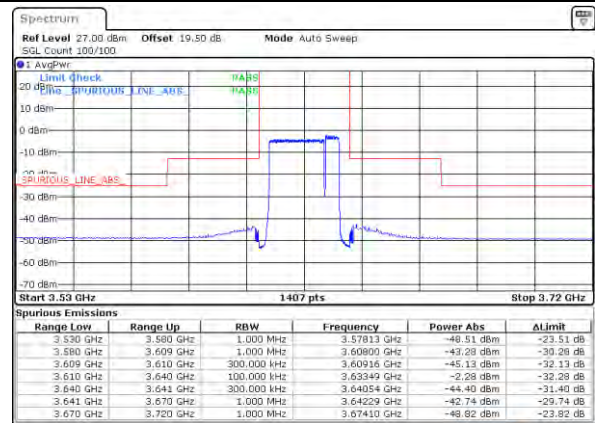

Lowest Band Edge / Full RB

Middle Band Edge / Full RB