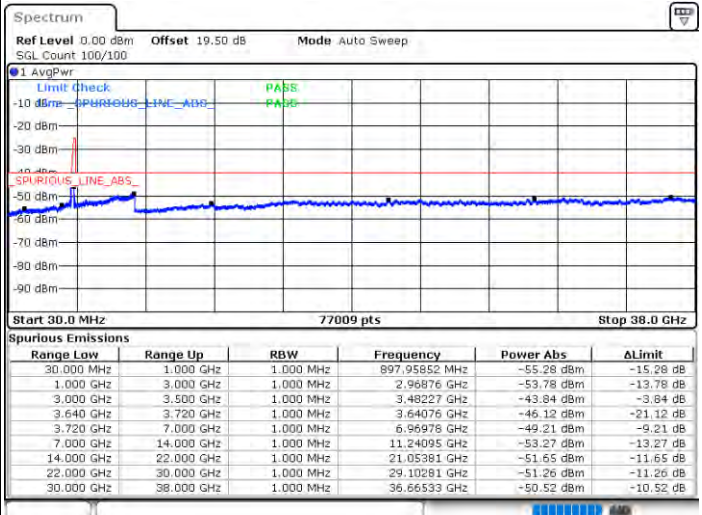

N/A

Date: 12.19.2021 01:22:52

Highest Band Edge / Full RB

N/A

Date: 12.19.2021 01:51:10

Conducted Spurious Emission

LTE Band 48C / 5MHz+20MHz

QPSK

Middle Channel / 1RB0 and 1RB99

Middle Channel / 1RB24 and 1RB0

Date: 22.FEB.2021 10:52:46

Date: 22.FEB.2021 10:54:17

Middle Channel / FullIRB

N/A

Date: 22.FEB.2021 10:45:03

LTE Band 48C / 5MHz+20MHz

QPSK

Highest Channel / 1RB0 and 1RB99

Highest Channel / 1RB24 and 1RB0

Date: 22.FEB.2021 11:24:39

Date: 22.FEB.2021 11:17:02

Highest Channel / FullIRB

N/A

Date: 22.FEB.2021 11:26:10

LTE Band 48C / 10MHz+20MHz

QPSK

Lowest Channel / 1RB0 and 1RB99

Lowest Channel / 1RB49 and 1RB0

Date: 22.FEB.2021 15:09:50

Date: 22.FEB.2021 15:08:19

Lowest Channel / FullRB

N/A