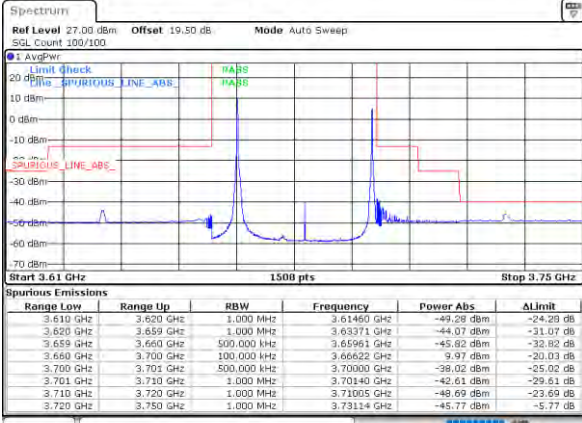

Middle Band Edge / 1RB99 and 1RB0

Lowest Band Edge / Full RB

Middle Band Edge / Full RB

LTE Band 48C / 20MHz+15MHz

16QAM

Highest Band Edge / 1RB0 and 1RB74

N/A

Date: 17/08/2021 10:09:55

Highest Band Edge / 1RB99 and 1RB0

N/A

Date: 17/08/2021 10:20:22

Highest Band Edge / Full RB

N/A

Date: 17/08/2021 10:20:50

LTE Band 48C / 20MHz+20MHz

16QAM