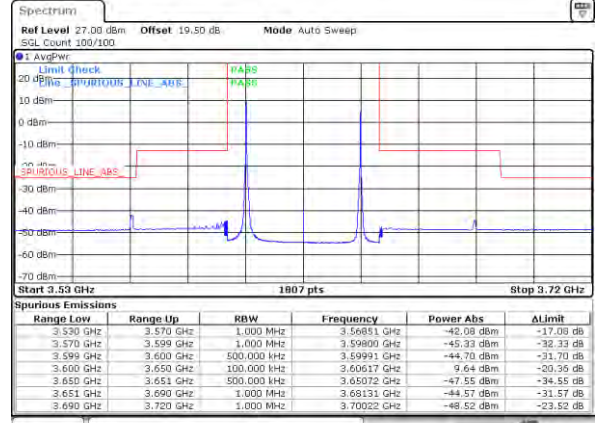

Lowest Band Edge / Full RB

Middle Band Edge / Full RB

LTE Band 48C / 20MHz+15MHz

64QAM

Highest Band Edge / 1RB0 and 1RB74

N/A

Highest Band Edge / 1RB99 and 1RB0

N/A

Highest Band Edge / Full RB

N/A

LTE Band 48C / 20MHz+20MHz

64QAM

Lowest Band Edge / 1RB0 and 1RB99

Middle Band Edge / 1RB0 and 1RB99

Lowest Band Edge / 1RB99 and 1RB0

Middle Band Edge / 1RB99 and 1RB0

Lowest Band Edge / Full RB

Middle Band Edge / Full RB

LTE Band 48C / 20MHz+20MHz

64QAM

Highest Band Edge / 1RB0 and 1RB99

N/A

Date: 12.19.2021 01:04:55

Highest Band Edge / 1RB99 and 1RB0