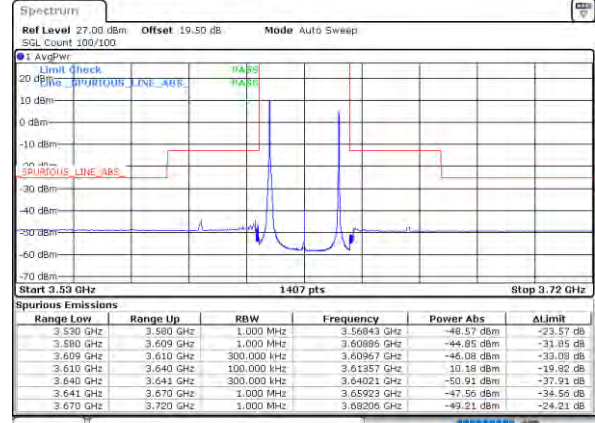

Highest Band Edge / Full RB

N/A

Date: 17/08/2021 11:09:09

LTE Band 48C/ 20MHz+5MHz

64QAM

Lowest Band Edge / 1RB0 and 1RB24

Middle Band Edge / 1RB0 and 1RB24

Lowest Band Edge / 1RB99 and 1RB0