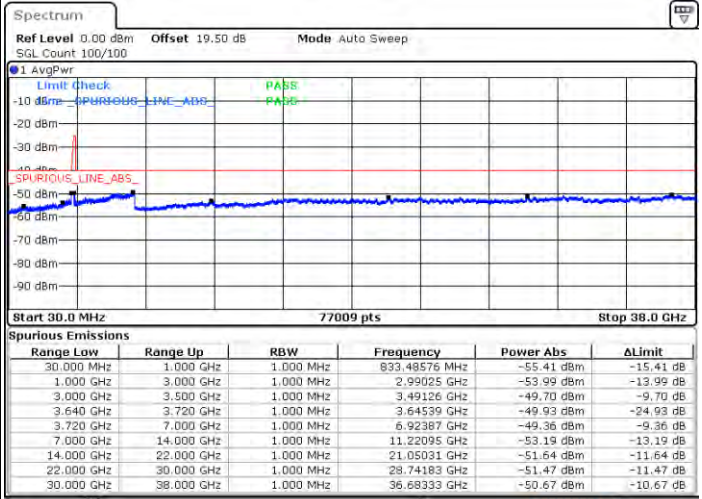

N/A

Date: 22.FEB.2021 15:18:58

LTE Band 48C / 10MHz+20MHz

QPSK

Highest Channel / 1RB0 and 1RB99

Highest Channel / 1RB49 and 1RB0

Date: 22.FEB.2021 15:40:16

Date: 22.FEB.2021 15:42:39

Highest Channel / FullIRB

N/A

Date: 22.FEB.2021 15:41:47

LTE Band 48C / 15MHz+20MHz

QPSK

Lowest Channel / 1RB0 and 1RB99

Lowest Channel / 1RB74 and 1RB0

Date: 23.FEB.2021 10:01:29

Date: 23.FEB.2021 09:59:58

Lowest Channel / FullRB

N/A

Date: 23.FEB.2021 10:09:06

LTE Band 48C / 15MHz+20MHz

QPSK

Middle Channel / 1RB0 and 1RB99

Middle Channel / 1RB74 and 1RB0