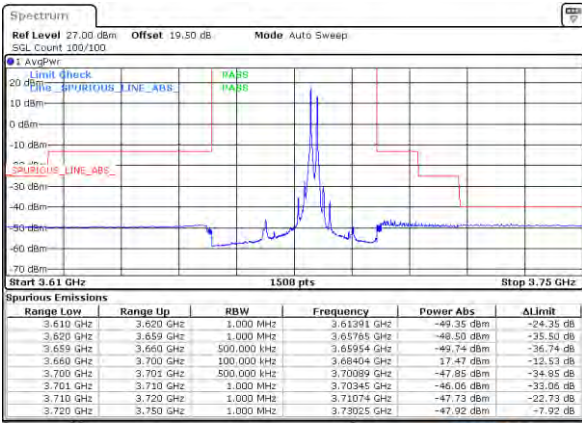

LTE Band 48C / 20MHz+15MHz

QPSK

Lowest Band Edge / 1RB0 and 1RB74

Middle Band Edge / 1RB0 and 1RB74

Lowest Band Edge / 1RB99 and 1RB0

Middle Band Edge / 1RB99 and 1RB0

Lowest Band Edge / Full RB

Middle Band Edge / Full RB

LTE Band 48C / 20MHz+15MHz

QPSK

Highest Band Edge / 1RB0 and 1RB74

N/A

Date: 17/08/2021 10:11:13

Highest Band Edge / 1RB99 and 1RB0

N/A

Date: 17/08/2021 10:23:10

Highest Band Edge / Full RB

N/A

Date: 17/08/2021 09:59:07

LTE Band 48C / 20MHz+20MHz

QPSK

Lowest Band Edge / 1RB0 and 1RB99

Middle Band Edge / 1RB0 and 1RB99

Lowest Band Edge / 1RB99 and 1RB0