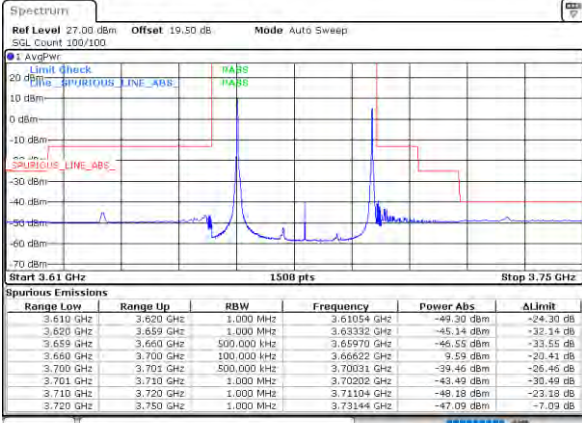

LTE Band 48C / 20MHz+15MHz

QPSK

Lowest Band Edge / 1RB0 and 1RB74

Middle Band Edge / 1RB0 and 1RB74

Lowest Band Edge / 1RB99 and 1RB0

Middle Band Edge / 1RB99 and 1RB0

Lowest Band Edge / Full RB

Middle Band Edge / Full RB

LTE Band 48C / 20MHz+15MHz

QPSK

Highest Band Edge / 1RB0 and 1RB74

N/A

Date: 17/08/2021 10:11:13

Highest Band Edge / 1RB99 and 1RB0

N/A

Date: 17/08/2021 10:23:10