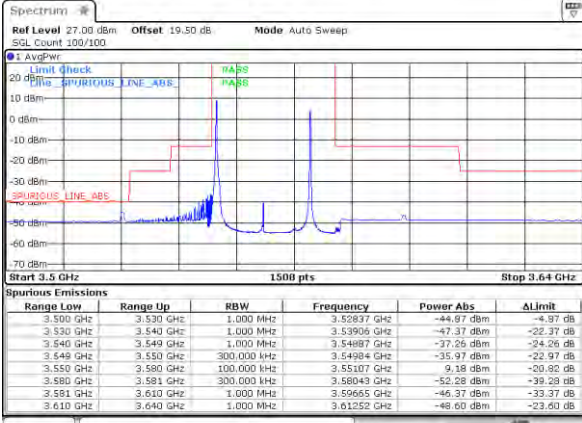

Middle Band Edge / 1RB74 and 1RB0

Lowest Band Edge / Full RB

Middle Band Edge / Full RB

LTE Band 48C / 15MHz+20MHz

QPSK

Highest Band Edge / 1RB0 and 1RB99

N/A

Date: 17/08/2021 11:28:11

Highest Band Edge / 1RB74 and 1RB0

N/A

Date: 17/08/2021 11:29:22

Highest Band Edge / Full RB

N/A

Date: 17/08/2021 11:24:42

LTE Band 48C/ 20MHz+5MHz

QPSK

Lowest Band Edge / 1RB0 and 1RB24

Middle Band Edge / 1RB0 and 1RB24

Lowest Band Edge / 1RB99 and 1RB0

Middle Band Edge / 1RB99 and 1RB0

Lowest Band Edge / Full RB

Middle Band Edge / Full RB

LTE Band 48C / 20MHz+5MHz

QPSK

Highest Band Edge / 1RB0 and 1RB24

N/A

Highest Band Edge / 1RB99 and 1RB0

N/A

Highest Band Edge / Full RB

N/A

LTE Band 48C / 20MHz+10MHz