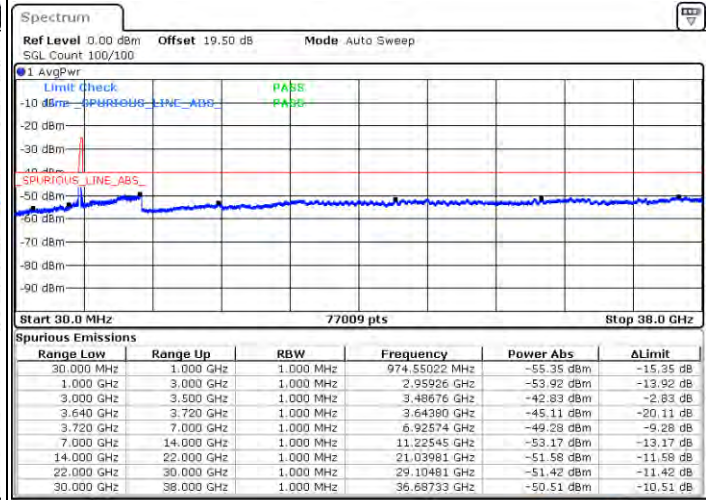

Date: 23.FEB.2021 10:39:25

Date: 23.FEB.2021 10:40:57

Middle Channel / FullIRB

N/A

Date: 23.FEB.2021 10:31:48

LTE Band 48C / 15MHz+20MHz

QPSK

Highest Channel / 1RB0 and 1RB99

Highest Channel / 1RB74 and 1RB0

Date: 23.FEB.2021 11:11:21

Date: 23.FEB.2021 11:03:45

Highest Channel / FullIRB

N/A

Date: 23.FEB.2021 11:12:53

LTE Band 48C / 20MHz+5MHz

QPSK

Lowest Channel / 1RB0 and 1RB24

Lowest Channel / 1RB99 and 1RB0

Date: 22.FEB.2021 12:22:54

Date: 22.FEB.2021 12:21:23

Lowest Channel / FullIRB

N/A

Date: 22.FEB.2021 12:50:20

LTE Band 48C / 20MHz+5MHz