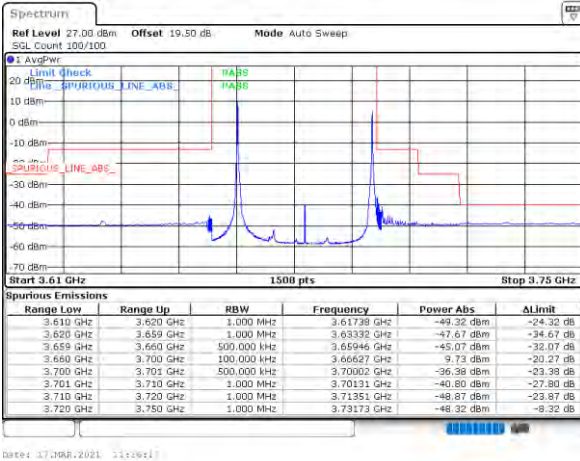

Highest Band Edge / Full RB

N/A

Date: 18-NOV-2021 16:59:18

LTE Band 48C / 15MHz+20MHz

QPSK

Lowest Band Edge / 1RB0 and 1RB99

Middle Band Edge / 1RB0 and 1RB99

Lowest Band Edge / 1RB74 and 1RB0

Middle Band Edge / 1RB74 and 1RB0

Lowest Band Edge / Full RB

Middle Band Edge / Full RB

LTE Band 48C / 15MHz+20MHz

QPSK

Highest Band Edge / 1RB0 and 1RB99

N/A

Date: 17/08/2021 11:28:11

Highest Band Edge / 1RB74 and 1RB0

N/A

Date: 17/08/2021 11:29:22

Highest Band Edge / Full RB

N/A

Date: 17/08/2021 11:24:42

LTE Band 48C/ 20MHz+5MHz

QPSK