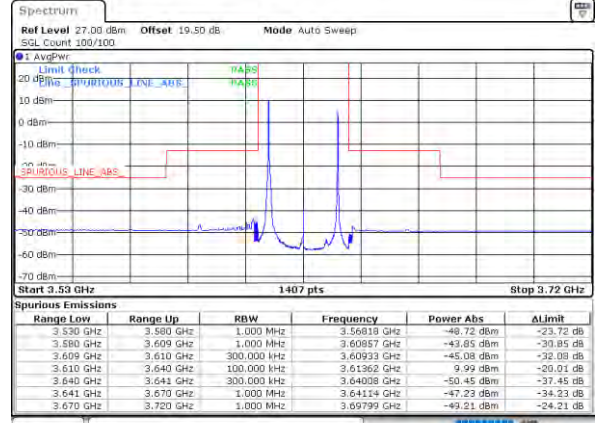

Highest Band Edge / 1RB74 and 1RB0

N/A

Date: 17/08/2021 11:29:22

Highest Band Edge / Full RB

N/A

Date: 17/08/2021 11:24:42

LTE Band 48C/ 20MHz+5MHz

QPSK

Lowest Band Edge / 1RB0 and 1RB24

Middle Band Edge / 1RB0 and 1RB24

Lowest Band Edge / 1RB99 and 1RB0

Middle Band Edge / 1RB99 and 1RB0

Lowest Band Edge / Full RB

Middle Band Edge / Full RB

LTE Band 48C / 20MHz+5MHz