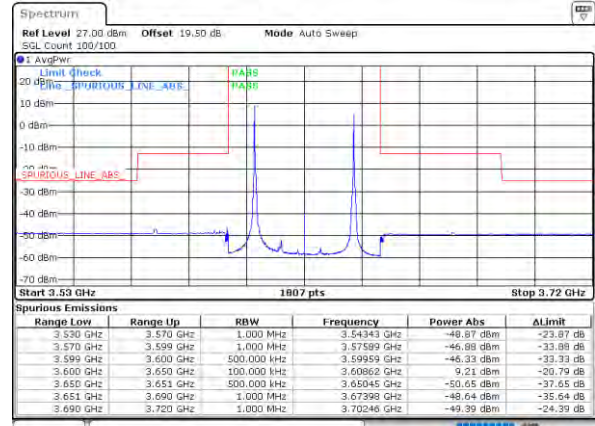

LTE Band 48C / 10MHz+20MHz

QPSK

Highest Band Edge / 1RB0 and 1RB99

N/A

Date: 18-NOV-2021 16:51:13

Highest Band Edge / 1RB49 and 1RB0

N/A

Date: 18-NOV-2021 16:57:48

Highest Band Edge / Full RB

N/A

Date: 18-NOV-2021 16:59:18

LTE Band 48C / 15MHz+20MHz

QPSK

Lowest Band Edge / 1RB0 and 1RB99

Middle Band Edge / 1RB0 and 1RB99

Lowest Band Edge / 1RB74 and 1RB0

Middle Band Edge / 1RB74 and 1RB0

Lowest Band Edge / Full RB

Middle Band Edge / Full RB

LTE Band 48C / 15MHz+20MHz

QPSK

Highest Band Edge / 1RB0 and 1RB99

N/A

Date: 17/08/2021 11:28:11