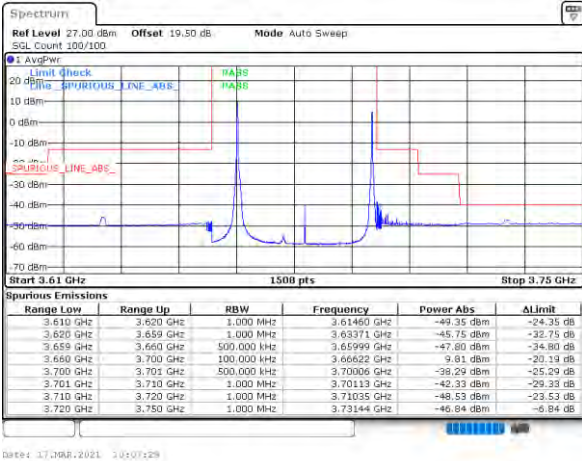

Lowest Band Edge / Full RB

Middle Band Edge / Full RB

LTE Band 48C / 20MHz+15MHz

64QAM

Highest Band Edge / 1RB0 and 1RB74

N/A

Highest Band Edge / 1RB99 and 1RB0

N/A

Highest Band Edge / Full RB

N/A

LTE Band 48C / 20MHz+20MHz

64QAM

Lowest Band Edge / 1RB0 and 1RB99

Middle Band Edge / 1RB0 and 1RB99

Lowest Band Edge / 1RB99 and 1RB0

Middle Band Edge / 1RB99 and 1RB0