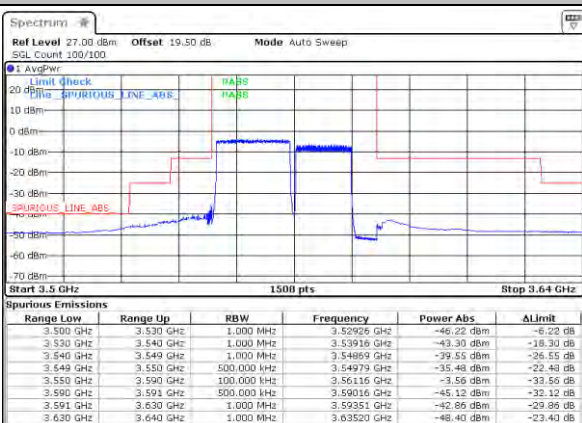

LTE Band 48C / 20MHz+10MHz

16QAM

Highest Band Edge / 1RB0 and 1RB49

N/A

Date: 12.19.2021 11:09:28

Highest Band Edge / 1RB99 and 1RB0

N/A

Date: 12.19.2021 11:09:11

Highest Band Edge / Full RB

N/A

Date: 12.19.2021 10:59:53

LTE Band 48C / 20MHz+15MHz

16QAM

Lowest Band Edge / 1RB0 and 1RB74

Middle Band Edge / 1RB0 and 1RB74

Lowest Band Edge / 1RB99 and 1RB0

Middle Band Edge / 1RB99 and 1RB0

Lowest Band Edge / Full RB

Middle Band Edge / Full RB

LTE Band 48C / 20MHz+15MHz

16QAM

Highest Band Edge / 1RB0 and 1RB74

N/A

Date: 17/08/2021 10:09:55

Highest Band Edge / 1RB99 and 1RB0

N/A

Date: 17/08/2021 10:20:22

Highest Band Edge / Full RB

N/A

Date: 17/08/2021 10:20:50

LTE Band 48C / 20MHz+20MHz

16QAM