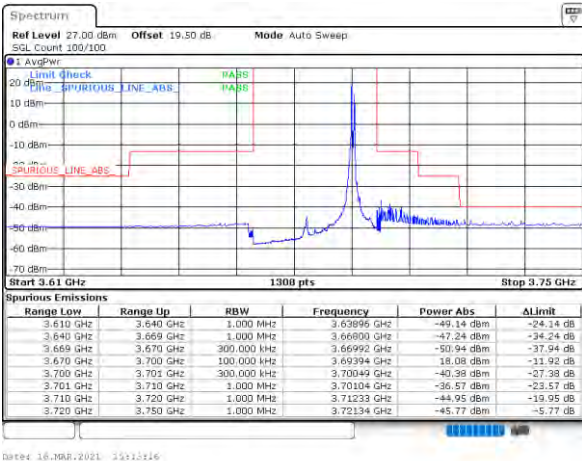

Lowest Band Edge / 1RB0 and 1RB24

Middle Band Edge / 1RB0 and 1RB24

Lowest Band Edge / 1RB99 and 1RB0

Middle Band Edge / 1RB99 and 1RB0

Lowest Band Edge / Full RB

Middle Band Edge / Full RB

LTE Band 48C / 20MHz+5MHz

QPSK

Highest Band Edge / 1RB0 and 1RB24

N/A

Highest Band Edge / 1RB99 and 1RB0

N/A

Highest Band Edge / Full RB

N/A

LTE Band 48C / 20MHz+10MHz

Date: 12/08/2021 10:22:24

Lowest Band Edge / Full RB

Middle Band Edge / Full RB

Date: 12/08/2021 09:09:40

Date: 12/08/2021 10:22:23

LTE Band 48C / 20MHz+10MHz

QPSK

Highest Band Edge / 1RB0 and 1RB49