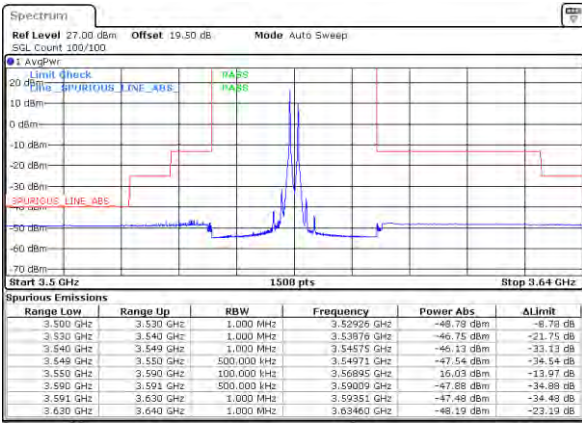

Lowest Band Edge / Full RB

Middle Band Edge / Full RB

LTE Band 48C / 20MHz+15MHz

64QAM

Highest Band Edge / 1RB0 and 1RB74

N/A

Highest Band Edge / 1RB99 and 1RB0

N/A

Highest Band Edge / Full RB

N/A

LTE Band 48C / 20MHz+20MHz

64QAM

Lowest Band Edge / 1RB0 and 1RB99

Middle Band Edge / 1RB0 and 1RB99

Lowest Band Edge / 1RB99 and 1RB0

Middle Band Edge / 1RB99 and 1RB0

Lowest Band Edge / Full RB

Middle Band Edge / Full RB

LTE Band 48C / 20MHz+20MHz

64QAM

Highest Band Edge / 1RB0 and 1RB99

N/A

Date: 12.19.2021 01:04:55

Highest Band Edge / 1RB99 and 1RB0