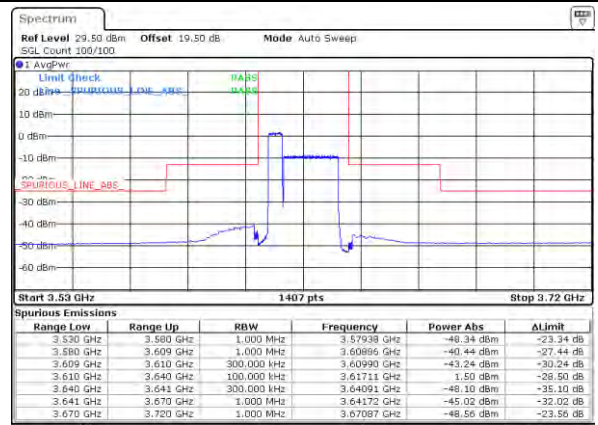

Lowest Band Edge / Full RB

Middle Band Edge / Full RB