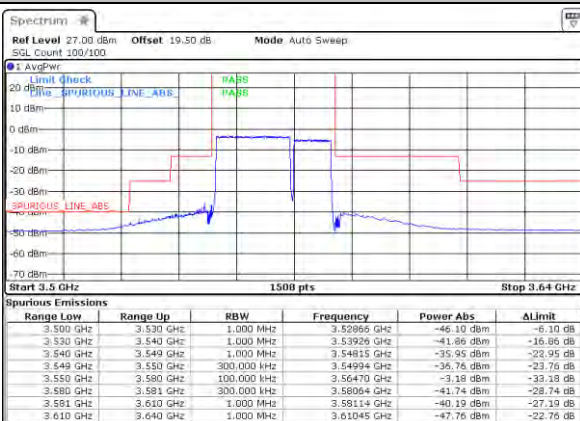

QPSK

Highest Band Edge / 1RB0 and 1RB24

N/A

Highest Band Edge / 1RB99 and 1RB0

N/A

Highest Band Edge / Full RB

N/A

LTE Band 48C / 20MHz+10MHz

QPSK

Lowest Band Edge / 1RB0 and 1RB49

Middle Band Edge / 1RB0 and 1RB49

Date: 12/08/2021 09:19:41

Date: 12/08/2021 10:18:10

Lowest Band Edge / 1RB99 and 1RB0

Middle Band Edge / 1RB99 and 1RB0

Date: 12/08/2021 09:18:22

Date: 12/08/2021 10:22:24

Lowest Band Edge / Full RB

Middle Band Edge / Full RB

Date: 12/08/2021 09:09:40

Date: 12/08/2021 10:22:23

LTE Band 48C / 20MHz+10MHz

QPSK

Highest Band Edge / 1RB0 and 1RB49