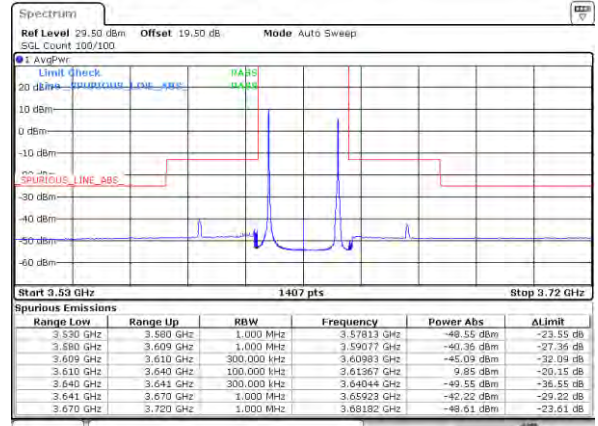

N/A

Date: 12.19.2021 01:19:22

LTE Band 48C / 5MHz+20MHz

64QAM

Lowest Band Edge / 1RB0 and 1RB99

Middle Band Edge / 1RB0 and 1RB99

Lowest Band Edge / 1RB24 and 1RB0

Middle Band Edge / 1RB24 and 1RB0