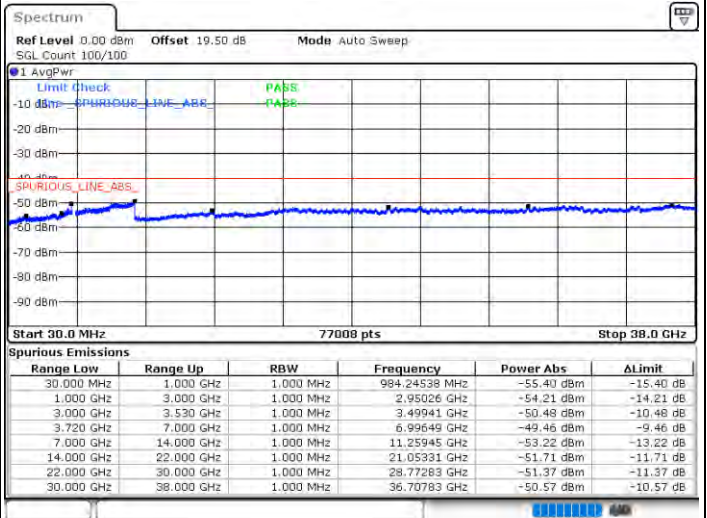

LTE Band 48C / 20MHz+15MHz

QPSK

Middle Channel / 1RB0 and 1RB74

Middle Channel / 1RB99 and 1RB0

Date: 23.FEB.2021 15:28:46

Date: 23.FEB.2021 15:50:17