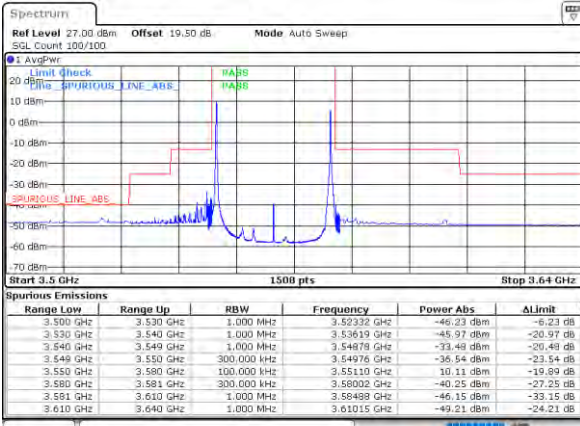

LTE Band 48C / 10MHz+20MHz

QPSK

Lowest Band Edge / 1RB0 and 1RB99

Middle Band Edge / 1RB0 and 1RB99

Lowest Band Edge / 1RB49 and 1RB0

Middle Band Edge / 1RB49 and 1RB0

Lowest Band Edge / Full RB

Middle Band Edge / Full RB

LTE Band 48C / 10MHz+20MHz

QPSK

Highest Band Edge / 1RB0 and 1RB99

N/A

Date: 18-NOV-2021 16:51:13

Highest Band Edge / 1RB49 and 1RB0

N/A

Date: 18-NOV-2021 16:57:48