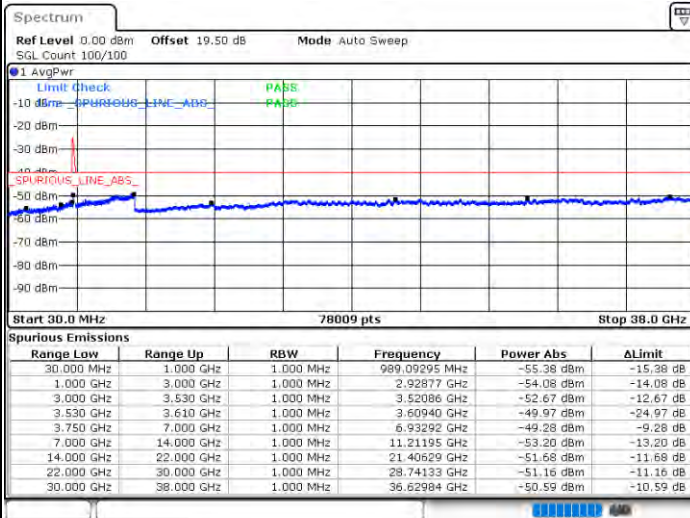

Date: 22.FEB.2021 13:31:12

LTE Band 48C / 20MHz+10MHz

QPSK

Lowest Channel / 1RB0 and 1RB49

Lowest Channel / 1RB99 and 1RB0

Date: 22.FEB.2021 16:10:25

Date: 22.FEB.2021 16:08:54

Lowest Channel / FullIRB

N/A

Date: 22.FEB.2021 16:18:01

LTE Band 48C / 20MHz+10MHz

QPSK

Middle Channel / 1RB0 and 1RB49

Middle Channel / 1RB99 and 1RB0

Date: 22.FEB.2021 16:45:16

Date: 22.FEB.2021 16:55:11

Middle Channel / FullIRB

N/A

Date: 22.FEB.2021 16:58:00

LTE Band 48C / 20MHz+10MHz

QPSK

Highest Channel / 1RB0 and 1RB49

Highest Channel / 1RB99 and 1RB0

Date: 23.FEB.2021 14:23:34

Date: 23.FEB.2021 14:15:57

Highest Channel / FullIRB

N/A

Date: 23.FEB.2021 14:25:05

LTE Band 48C / 20MHz+15MHz

QPSK

Lowest Channel / 1RB0 and 1RB74

Lowest Channel / 1RB99 and 1RB0