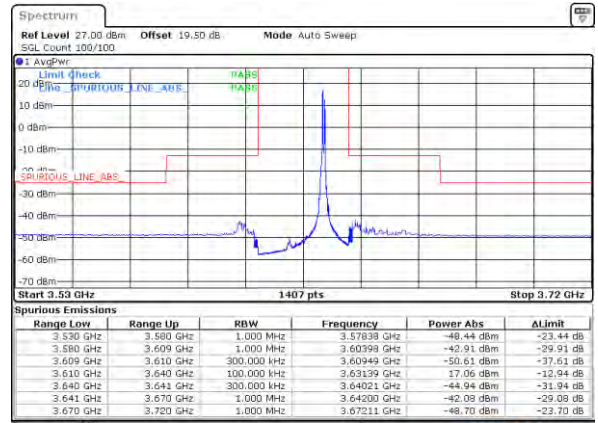

Lowest Band Edge / 1RB99 and 1RB0

Middle Band Edge / 1RB99 and 1RB0