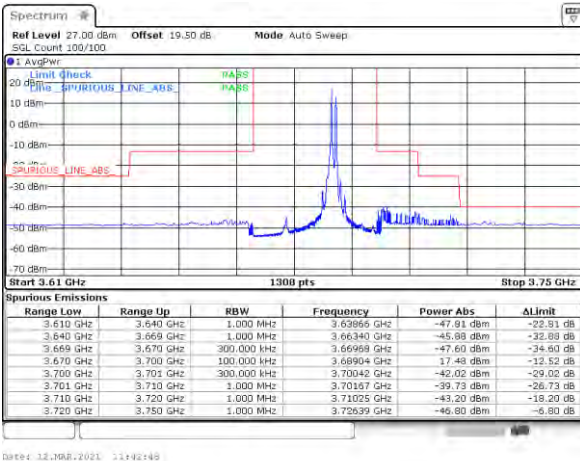

Highest Band Edge / 1RB99 and 1RB0

N/A

Date: 12.19.2021 11:09:48