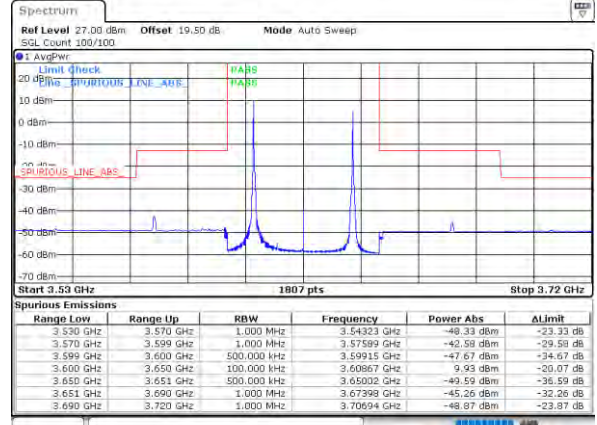

LTE Band 48C / 15MHz+20MHz

64QAM

Lowest Band Edge / 1RB0 and 1RB99

Middle Band Edge / 1RB0 and 1RB99