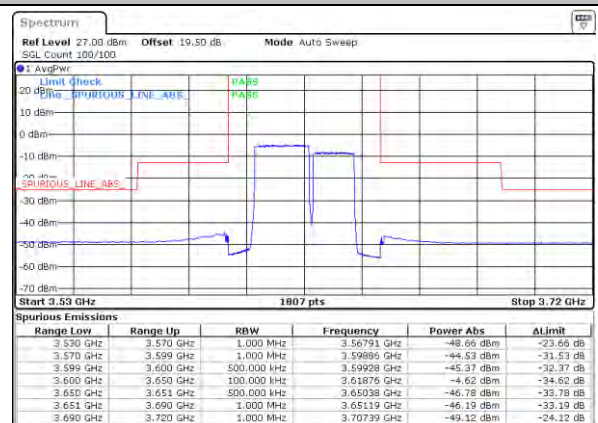

LTE Band 48C / 20MHz+10MHz

16QAM

Highest Band Edge / 1RB0 and 1RB49

N/A

Date: 12.19.2021 11:09:28

Highest Band Edge / 1RB99 and 1RB0

N/A

Date: 12.19.2021 11:09:11

Highest Band Edge / Full RB

N/A

Date: 12.19.2021 10:59:53

LTE Band 48C / 20MHz+15MHz

16QAM

Lowest Band Edge / 1RB0 and 1RB74

Middle Band Edge / 1RB0 and 1RB74

Lowest Band Edge / 1RB99 and 1RB0

Middle Band Edge / 1RB99 and 1RB0

Lowest Band Edge / Full RB

Middle Band Edge / Full RB

LTE Band 48C / 20MHz+15MHz

16QAM

Highest Band Edge / 1RB0 and 1RB74

N/A

Date: 17/08/2021 10:09:55