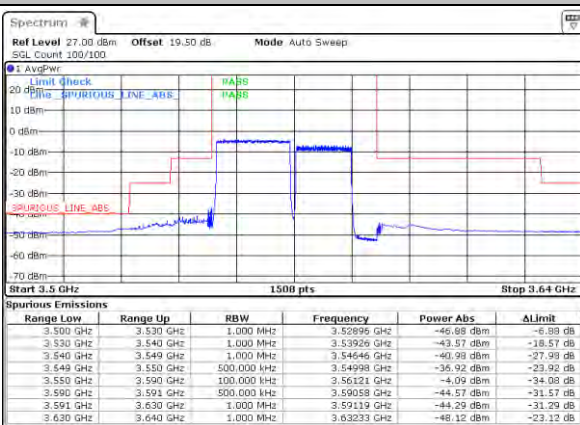

N/A

Date: 12.19.2021 11:59:52

LTE Band 48C / 20MHz+15MHz

64QAM

Lowest Band Edge / 1RB0 and 1RB74

Middle Band Edge / 1RB0 and 1RB74

Lowest Band Edge / 1RB99 and 1RB0

Middle Band Edge / 1RB99 and 1RB0

Lowest Band Edge / Full RB

Middle Band Edge / Full RB

LTE Band 48C / 20MHz+15MHz

64QAM

Highest Band Edge / 1RB0 and 1RB74

N/A

Highest Band Edge / 1RB99 and 1RB0

N/A