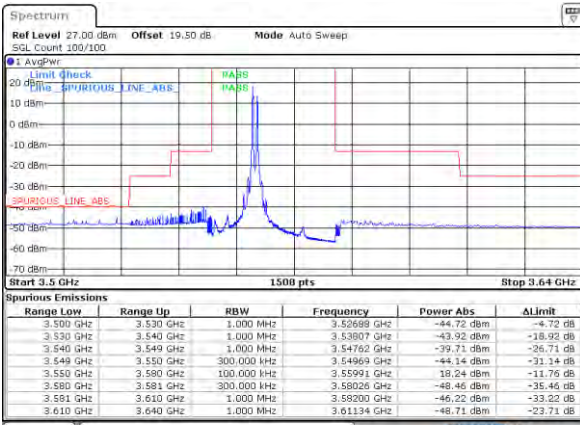

LTE Band 48C / 10MHz+20MHz

QPSK

Lowest Band Edge / 1RB0 and 1RB99

Middle Band Edge / 1RB0 and 1RB99

Lowest Band Edge / 1RB49 and 1RB0

Middle Band Edge / 1RB49 and 1RB0

Lowest Band Edge / Full RB

Middle Band Edge / Full RB

LTE Band 48C / 10MHz+20MHz

QPSK

Highest Band Edge / 1RB0 and 1RB99

N/A

Date: 18-NOV-2021 16:51:13

Highest Band Edge / 1RB49 and 1RB0

N/A

Date: 18-NOV-2021 16:57:48