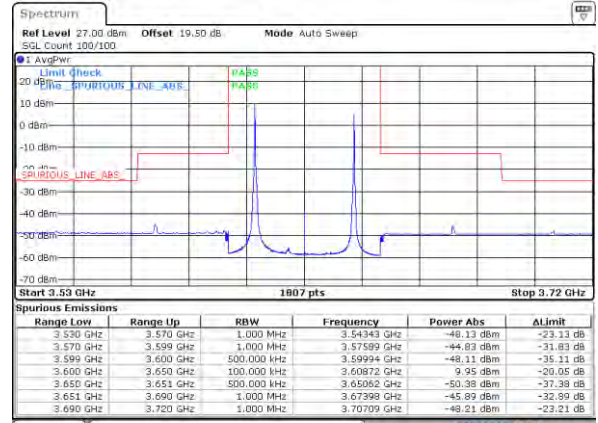

Highest Band Edge / Full RB

N/A

Date: 12.19.2021 10:59:53

LTE Band 48C / 20MHz+15MHz

16QAM

Lowest Band Edge / 1RB0 and 1RB74

Middle Band Edge / 1RB0 and 1RB74

Lowest Band Edge / 1RB99 and 1RB0