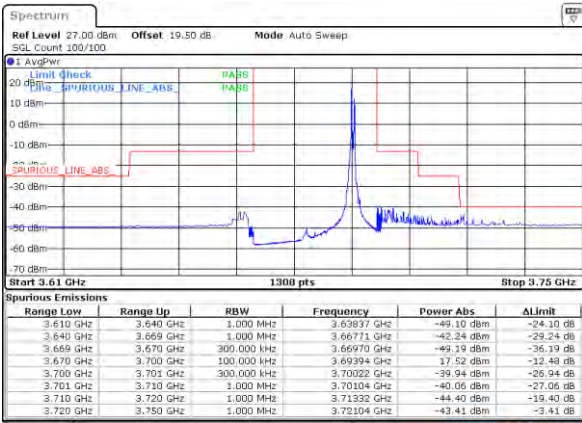

Highest Band Edge / 1RB99 and 1RB0

N/A

Date: 18-Nov-2021 15:10:11