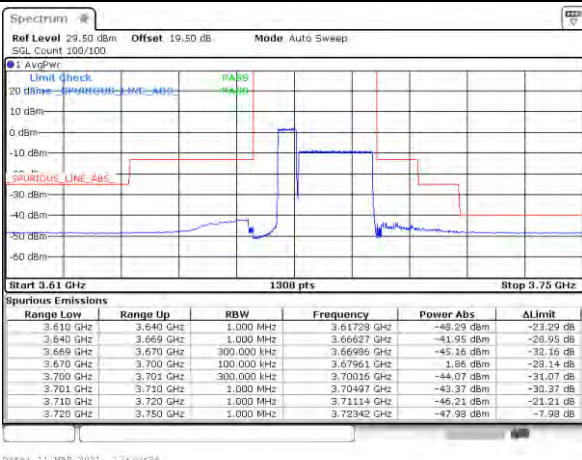

Lowest Band Edge / Full RB

Middle Band Edge / Full RB

LTE Band 48C / 5MHz+20MHz

64QAM

Highest Band Edge / 1RB0 and 1RB99

N/A

Date: 11/08/2021 17:19:40

Highest Band Edge / 1RB24 and 1RB0

N/A

Date: 11/08/2021 17:18:02

Highest Band Edge / Full RB

N/A

Date: 11/08/2021 17:20:58

LTE Band 48C / 10MHz+20MHz

64QAM

Lowest Band Edge / 1RB0 and 1RB99