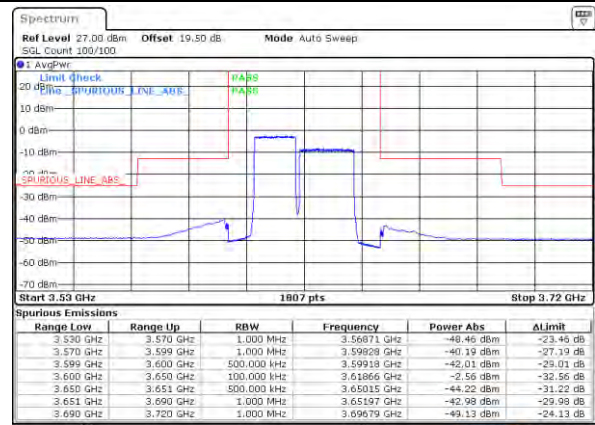

LTE Band 48C / 10MHz+20MHz

QPSK

Highest Band Edge / 1RB0 and 1RB99

N/A

Date: 18-NOV-2021 16:51:13

Highest Band Edge / 1RB49 and 1RB0

N/A

Date: 18-NOV-2021 16:57:48

Highest Band Edge / Full RB

N/A

Date: 18-NOV-2021 16:59:18

LTE Band 48C / 15MHz+20MHz

QPSK

Lowest Band Edge / 1RB0 and 1RB99

Middle Band Edge / 1RB0 and 1RB99

Lowest Band Edge / 1RB74 and 1RB0

Middle Band Edge / 1RB74 and 1RB0

Lowest Band Edge / Full RB

Middle Band Edge / Full RB

LTE Band 48C / 15MHz+20MHz

QPSK

Highest Band Edge / 1RB0 and 1RB99

N/A

Date: 17/08/2021 11:28:11