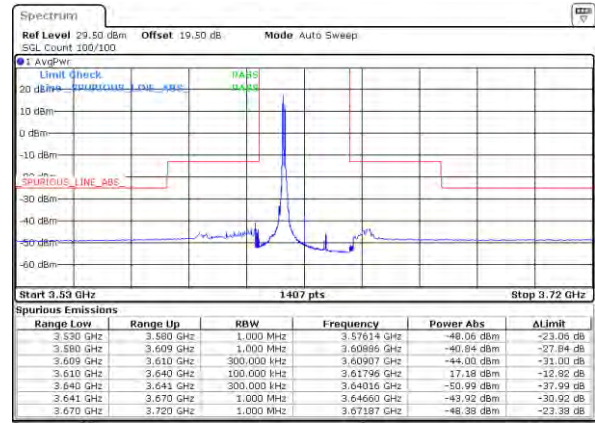

Middle Band Edge / 1RB99 and 1RB0

Lowest Band Edge / Full RB

Middle Band Edge / Full RB

LTE Band 48C / 20MHz+20MHz

QPSK

Highest Band Edge / 1RB0 and 1RB99

N/A

Date: 12.19.2021 01:09:16

Highest Band Edge / 1RB99 and 1RB0

N/A

Date: 12.19.2021 01:14:16

Highest Band Edge / Full RB

N/A

Date: 12.19.2021 00:50:13

LTE Band 48C / 5MHz+20MHz

16QAM

Lowest Band Edge / 1RB0 and 1RB99

Middle Band Edge / 1RB0 and 1RB99

Lowest Band Edge / 1RB24 and 1RB0

Middle Band Edge / 1RB24 and 1RB0

Lowest Band Edge / Full RB

Middle Band Edge / Full RB

LTE Band 48C / 5MHz+20MHz