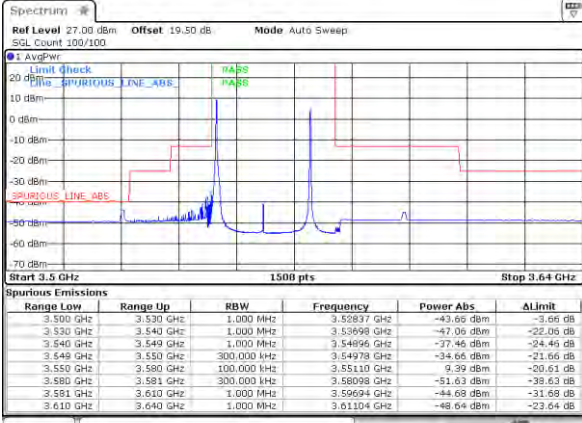

N/A

Highest Band Edge / 1RB74 and 1RB0

N/A

Highest Band Edge / Full RB

N/A

LTE Band 48C/ 20MHz+5MHz

16QAM

Lowest Band Edge / 1RB0 and 1RB24

Middle Band Edge / 1RB0 and 1RB24

Lowest Band Edge / 1RB99 and 1RB0

Middle Band Edge / 1RB99 and 1RB0

Lowest Band Edge / Full RB

Middle Band Edge / Full RB

LTE Band 48C / 20MHz+5MHz

16QAM

Highest Band Edge / 1RB0 and 1RB24