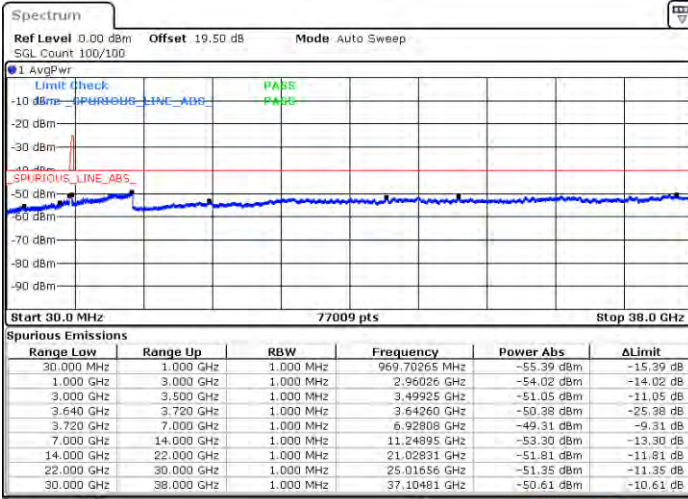

N/A

Date: 22.FEB.2021 15:18:58

LTE Band 48C / 10MHz+20MHz

QPSK

Highest Channel / 1RB0 and 1RB99

Highest Channel / 1RB49 and 1RB0

Date: 22.FEB.2021 15:40:16

Date: 22.FEB.2021 15:42:39

Highest Channel / FullIRB

N/A

Date: 22.FEB.2021 15:41:47

LTE Band 48C / 15MHz+20MHz

QPSK

Lowest Channel / 1RB0 and 1RB99

Lowest Channel / 1RB74 and 1RB0

Date: 23.FEB.2021 10:01:29

Date: 23.FEB.2021 09:59:58

Lowest Channel / FullRB

N/A

Date: 23.FEB.2021 10:09:06

LTE Band 48C / 15MHz+20MHz

QPSK

Middle Channel / 1RB0 and 1RB99

Middle Channel / 1RB74 and 1RB0