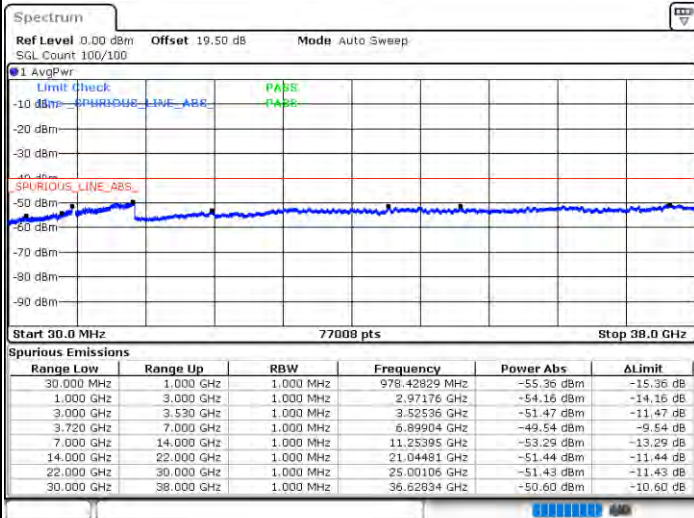

Highest Channel / FullIRB

N/A

Date: 22.FEB.2021 15:41:47

LTE Band 48C / 15MHz+20MHz

QPSK

Lowest Channel / 1RB0 and 1RB99

Lowest Channel / 1RB74 and 1RB0

Date: 23.FEB.2021 10:01:29

Date: 23.FEB.2021 09:59:58

Lowest Channel / FullRB

N/A

Date: 23.FEB.2021 10:09:06

LTE Band 48C / 15MHz+20MHz

QPSK

Middle Channel / 1RB0 and 1RB99

Middle Channel / 1RB74 and 1RB0

Date: 23.FEB.2021 10:39:25

Date: 23.FEB.2021 10:40:57

Middle Channel / FullIRB

N/A

Date: 23.FEB.2021 10:31:48

LTE Band 48C / 15MHz+20MHz

QPSK

Highest Channel / 1RB0 and 1RB99

Highest Channel / 1RB74 and 1RB0

Date: 23.FEB.2021 11:11:21

Date: 23.FEB.2021 11:03:45

Highest Channel / FullIRB

N/A

Date: 23.FEB.2021 11:12:53

LTE Band 48C / 20MHz+5MHz

QPSK