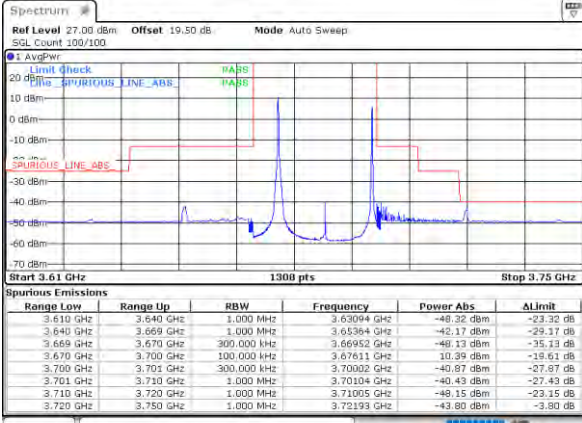

LTE Band 48C / 20MHz+5MHz

16QAM

Highest Band Edge / 1RB0 and 1RB24

N/A

Date: 18-Nov-2021 15:09:11