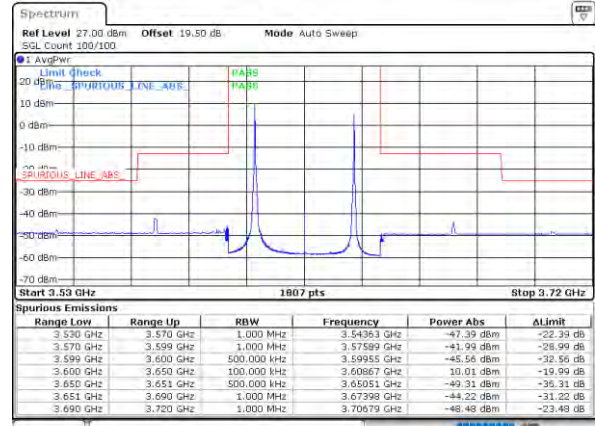

N/A

Date: 12.19.2021 11:59:52

LTE Band 48C / 20MHz+15MHz

64QAM

Lowest Band Edge / 1RB0 and 1RB74

Middle Band Edge / 1RB0 and 1RB74

Lowest Band Edge / 1RB99 and 1RB0

Middle Band Edge / 1RB99 and 1RB0

Lowest Band Edge / Full RB

Middle Band Edge / Full RB

LTE Band 48C / 20MHz+15MHz

64QAM

Highest Band Edge / 1RB0 and 1RB74

N/A

Highest Band Edge / 1RB99 and 1RB0

N/A