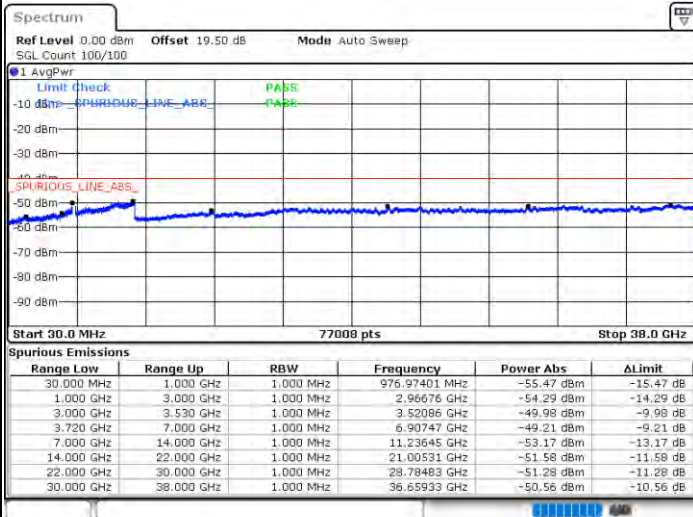

Date: 22.FEB.2021 13:31:12

LTE Band 48C / 20MHz+10MHz

QPSK

Lowest Channel / 1RB0 and 1RB49

Lowest Channel / 1RB99 and 1RB0

Date: 22.FEB.2021 16:10:25

Date: 22.FEB.2021 16:08:54

Lowest Channel / FullIRB

N/A

Date: 22.FEB.2021 16:18:01

LTE Band 48C / 20MHz+10MHz

QPSK

Middle Channel / 1RB0 and 1RB49

Middle Channel / 1RB99 and 1RB0

Date: 22.FEB.2021 16:45:16

Date: 22.FEB.2021 16:55:11

Middle Channel / FullIRB

N/A

Date: 22.FEB.2021 16:58:00

LTE Band 48C / 20MHz+10MHz

QPSK

Highest Channel / 1RB0 and 1RB49

Highest Channel / 1RB99 and 1RB0

Date: 23.FEB.2021 14:23:34