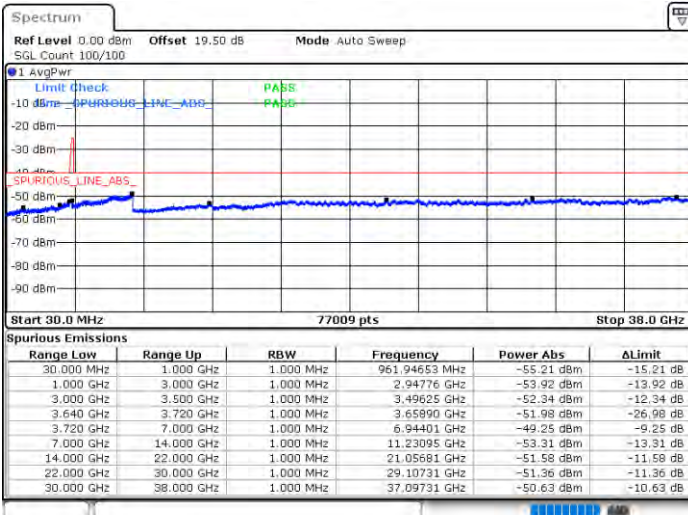

N/A

Date: 12.19.2021 01:22:52

Highest Band Edge / Full RB

N/A

Date: 12.19.2021 01:51:10

Conducted Spurious Emission

LTE Band 48C / 5MHz+20MHz

QPSK

Middle Channel / 1RB0 and 1RB99

Middle Channel / 1RB24 and 1RB0

Date: 22.FEB.2021 10:52:46

Date: 22.FEB.2021 10:54:17

Middle Channel / FullIRB

N/A

Date: 22.FEB.2021 10:45:03

LTE Band 48C / 5MHz+20MHz

QPSK

Highest Channel / 1RB0 and 1RB99

Highest Channel / 1RB24 and 1RB0

Date: 22.FEB.2021 11:24:39

Date: 22.FEB.2021 11:17:02

Highest Channel / FullIRB

N/A

Date: 22.FEB.2021 11:26:10

LTE Band 48C / 10MHz+20MHz

QPSK

Lowest Channel / 1RB0 and 1RB99

Lowest Channel / 1RB49 and 1RB0

Date: 22.FEB.2021 15:09:50

Date: 22.FEB.2021 15:08:19

Lowest Channel / FullRB

N/A