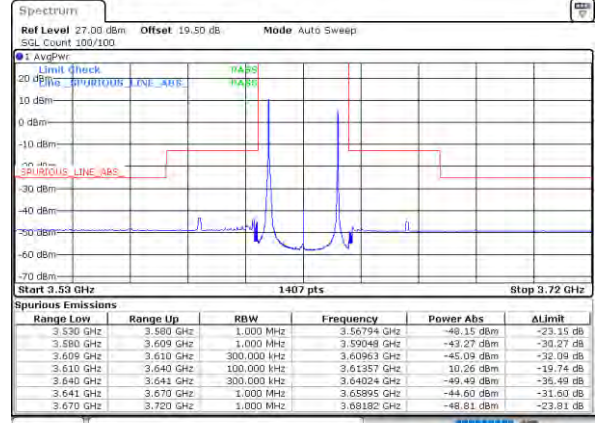

LTE Band 48C/ 20MHz+5MHz

16QAM

Lowest Band Edge / 1RB0 and 1RB24

Middle Band Edge / 1RB0 and 1RB24