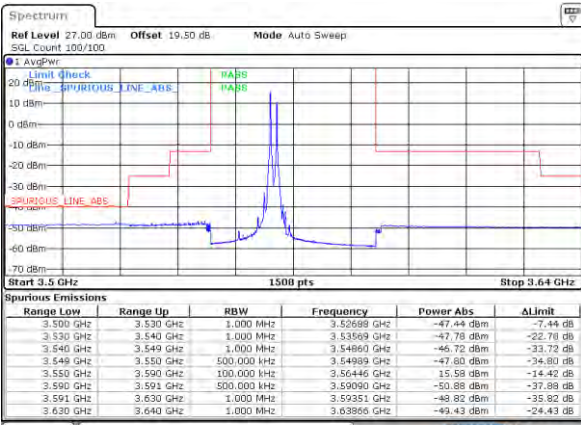

LTE Band 48C / 15MHz+20MHz

64QAM

Lowest Band Edge / 1RB0 and 1RB99

Middle Band Edge / 1RB0 and 1RB99

Lowest Band Edge / 1RB74 and 1RB0

Middle Band Edge / 1RB74 and 1RB0

Lowest Band Edge / Full RB

Middle Band Edge / Full RB

LTE Band 48C / 15MHz+20MHz

64QAM

Highest Band Edge / 1RB0 and 1RB99

N/A

Date: 17/08/2021 11:01:02

Highest Band Edge / 1RB74 and 1RB0

N/A

Date: 17/08/2021 11:01:11