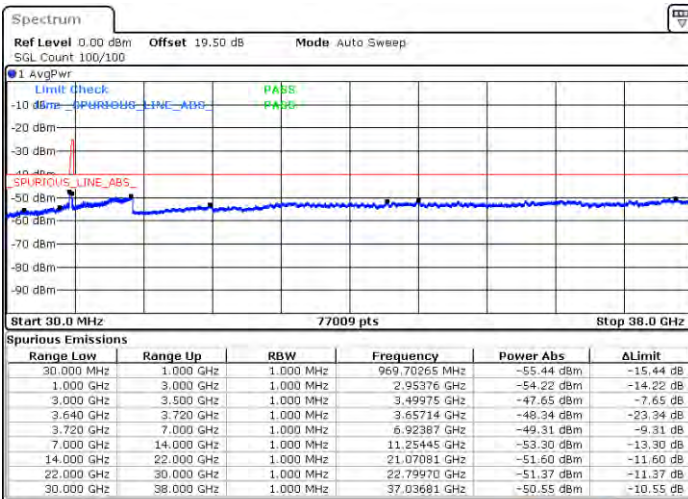

N/A

Date: 22.FEB.2021 15:18:58

LTE Band 48C / 10MHz+20MHz

QPSK

Highest Channel / 1RB0 and 1RB99

Highest Channel / 1RB49 and 1RB0

Date: 22.FEB.2021 15:40:16

Date: 22.FEB.2021 15:42:39

Highest Channel / FullIRB

N/A

Date: 22.FEB.2021 15:41:47

LTE Band 48C / 15MHz+20MHz

QPSK

Lowest Channel / 1RB0 and 1RB99

Lowest Channel / 1RB74 and 1RB0

Date: 23.FEB.2021 10:01:29

Date: 23.FEB.2021 09:59:58

Lowest Channel / FullRB

N/A

Date: 23.FEB.2021 10:09:06

LTE Band 48C / 15MHz+20MHz

QPSK

Middle Channel / 1RB0 and 1RB99

Middle Channel / 1RB74 and 1RB0