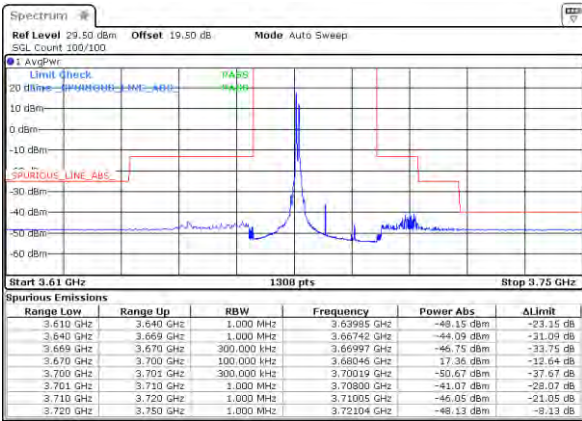

Highest Band Edge / 1RB24 and 1RB0

N/A

Date: 11/08/2021 17:26:22