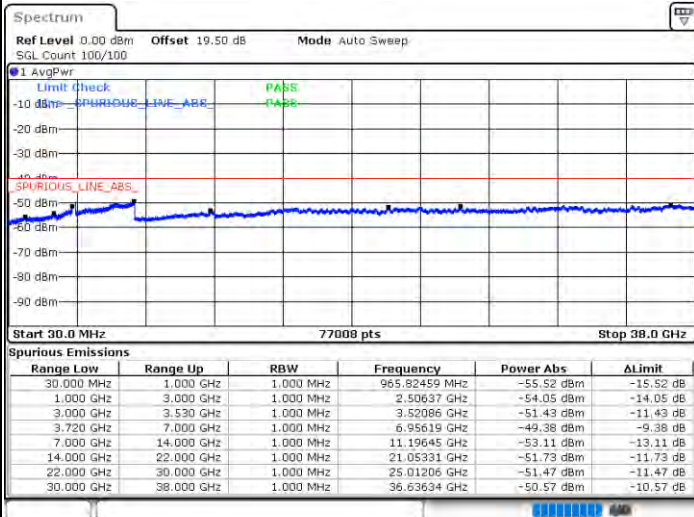

Highest Channel / FullIRB

N/A

Date: 22.FEB.2021 15:41:47

LTE Band 48C / 15MHz+20MHz

QPSK

Lowest Channel / 1RB0 and 1RB99

Lowest Channel / 1RB74 and 1RB0

Date: 23.FEB.2021 10:01:29

Date: 23.FEB.2021 09:59:58

Lowest Channel / FullRB

N/A

Date: 23.FEB.2021 10:09:06

LTE Band 48C / 15MHz+20MHz

QPSK

Middle Channel / 1RB0 and 1RB99

Middle Channel / 1RB74 and 1RB0

Date: 23.FEB.2021 10:39:25

Date: 23.FEB.2021 10:40:57

Middle Channel / FullIRB

N/A

Date: 23.FEB.2021 10:31:48

LTE Band 48C / 15MHz+20MHz

QPSK

Highest Channel / 1RB0 and 1RB99

Highest Channel / 1RB74 and 1RB0

Date: 23.FEB.2021 11:11:21

Date: 23.FEB.2021 11:03:45

Highest Channel / FullIRB

N/A

Date: 23.FEB.2021 11:12:53

LTE Band 48C / 20MHz+5MHz

QPSK