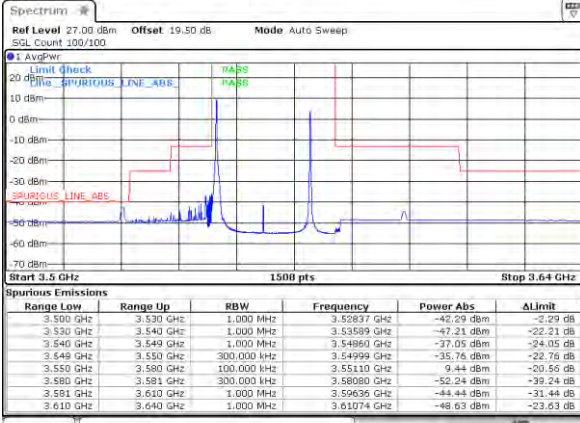

LTE Band 48C / 15MHz+20MHz

64QAM

Highest Band Edge / 1RB0 and 1RB99

N/A

Date: 17/08/2021 11:01:02

Highest Band Edge / 1RB74 and 1RB0

N/A

Date: 17/08/2021 11:01:11

Highest Band Edge / Full RB

N/A

Date: 17/08/2021 11:09:09

LTE Band 48C/ 20MHz+5MHz

64QAM

Lowest Band Edge / 1RB0 and 1RB24

Middle Band Edge / 1RB0 and 1RB24

Lowest Band Edge / 1RB99 and 1RB0

Middle Band Edge / 1RB99 and 1RB0

Lowest Band Edge / Full RB

Middle Band Edge / Full RB

LTE Band 48C / 20MHz+5MHz

64QAM

Highest Band Edge / 1RB0 and 1RB24

N/A

Date: 18.MAR.2021 15:05:44