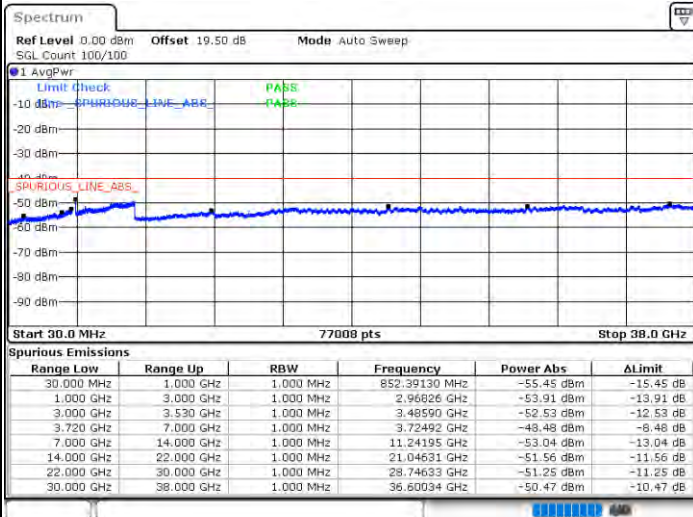

Highest Channel / 1RB74 and 1RB0

Date: 23.FEB.2021 11:11:21

Date: 23.FEB.2021 11:03:45

Highest Channel / FullIRB

N/A

Date: 23.FEB.2021 11:12:53

LTE Band 48C / 20MHz+5MHz

QPSK

Lowest Channel / 1RB0 and 1RB24

Lowest Channel / 1RB99 and 1RB0

Date: 22.FEB.2021 12:22:54

Date: 22.FEB.2021 12:21:23

Lowest Channel / FullIRB

N/A

Date: 22.FEB.2021 12:50:20

LTE Band 48C / 20MHz+5MHz

QPSK

Middle Channel / 1RB0 and 1RB24

Middle Channel / 1RB99 and 1RB0

Date: 22.FEB.2021 12:57:49

Date: 22.FEB.2021 12:59:20

Middle Channel / FullIRB

N/A

Date: 22.FEB.2021 12:59:12

LTE Band 48C / 20MHz+5MHz

QPSK

Highest Channel / 1RB0 and 1RB24

Highest Channel / 1RB99 and 1RB0

Date: 22.FEB.2021 13:29:42

Date: 22.FEB.2021 13:22:06

Highest Channel / FullIRB

N/A