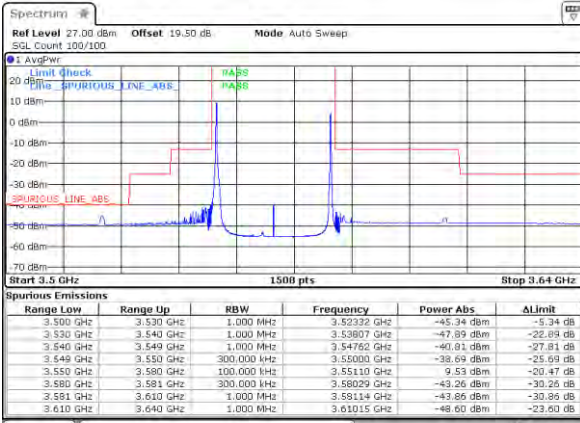

Middle Band Edge / 1RB99 and 1RB0

Lowest Band Edge / Full RB

Middle Band Edge / Full RB

LTE Band 48C / 20MHz+5MHz

64QAM

Highest Band Edge / 1RB0 and 1RB24

N/A

Date: 18.MAR.2021 15:05:44

Highest Band Edge / 1RB99 and 1RB0

N/A

Date: 18.MAR.2021 15:17:28

Highest Band Edge / Full RB

N/A

Date: 18.MAR.2021 15:05:06

LTE Band 48C / 20MHz+10MHz

64QAM

Lowest Band Edge / 1RB0 and 1RB49

Middle Band Edge / 1RB0 and 1RB49

Lowest Band Edge / 1RB99 and 1RB0

Middle Band Edge / 1RB99 and 1RB0

Lowest Band Edge / Full RB

Middle Band Edge / Full RB

LTE Band 48C / 20MHz+10MHz