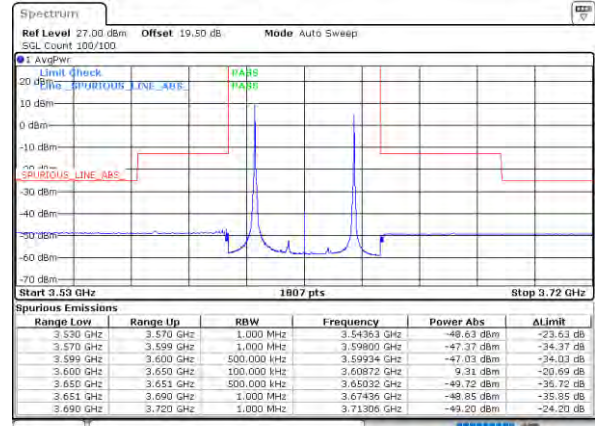

Date: 12/08/2021 10:22:24

Lowest Band Edge / Full RB

Middle Band Edge / Full RB

Date: 12/08/2021 09:09:40

Date: 12/08/2021 10:22:23

LTE Band 48C / 20MHz+10MHz

QPSK

Highest Band Edge / 1RB0 and 1RB49

LTE Band 48C / 20MHz+15MHz

QPSK

Lowest Band Edge / 1RB0 and 1RB74

Middle Band Edge / 1RB0 and 1RB74

Lowest Band Edge / 1RB99 and 1RB0

Middle Band Edge / 1RB99 and 1RB0

Lowest Band Edge / Full RB

Middle Band Edge / Full RB