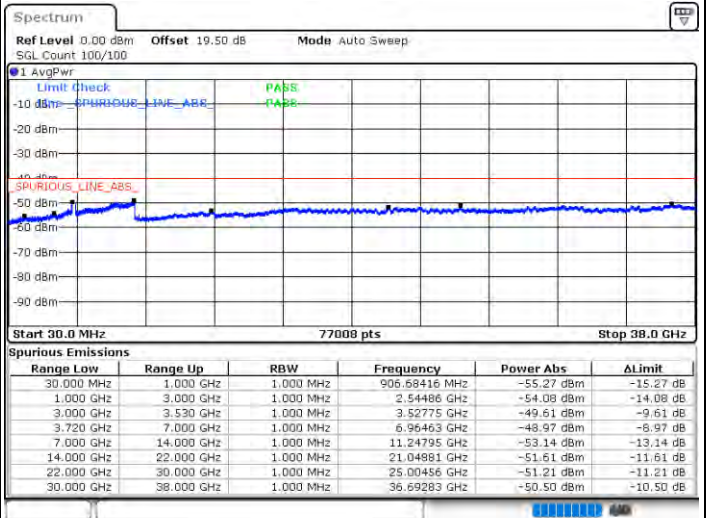

Highest Band Edge / Full RB

N/A

LTE Band 48C / 20MHz+20MHz

64QAM

Lowest Band Edge / 1RB0 and 1RB99

Middle Band Edge / 1RB0 and 1RB99

Lowest Band Edge / 1RB99 and 1RB0

Middle Band Edge / 1RB99 and 1RB0

Lowest Band Edge / Full RB

Middle Band Edge / Full RB

LTE Band 48C / 20MHz+20MHz

64QAM

Highest Band Edge / 1RB0 and 1RB99

N/A

Date: 12.19.2021 01:04:55

Highest Band Edge / 1RB99 and 1RB0

N/A

Date: 12.19.2021 01:22:52

Highest Band Edge / Full RB

N/A

Date: 12.19.2021 01:51:10

Conducted Spurious Emission

LTE Band 48C / 5MHz+20MHz

QPSK

Middle Channel / 1RB0 and 1RB99

Middle Channel / 1RB24 and 1RB0

Date: 22.FEB.2021 10:52:46

Date: 22.FEB.2021 10:54:17

Middle Channel / FullIRB

N/A

Date: 22.FEB.2021 10:45:03

LTE Band 48C / 5MHz+20MHz