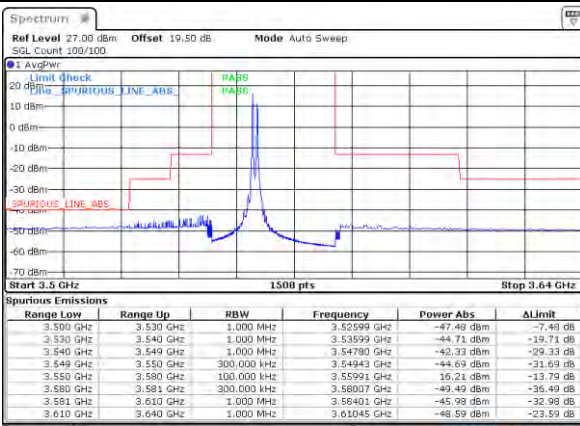

N/A

Date: 11/08/2021 17:18:02

Highest Band Edge / Full RB

N/A

Date: 11/08/2021 17:20:58

LTE Band 48C / 10MHz+20MHz

64QAM

Lowest Band Edge / 1RB0 and 1RB99

Middle Band Edge / 1RB0 and 1RB99

Lowest Band Edge / 1RB49 and 1RB0

Middle Band Edge / 1RB49 and 1RB0

Lowest Band Edge / Full RB

Middle Band Edge / Full RB

LTE Band 48C / 10MHz+20MHz

64QAM

Highest Band Edge / 1RB0 and 1RB99