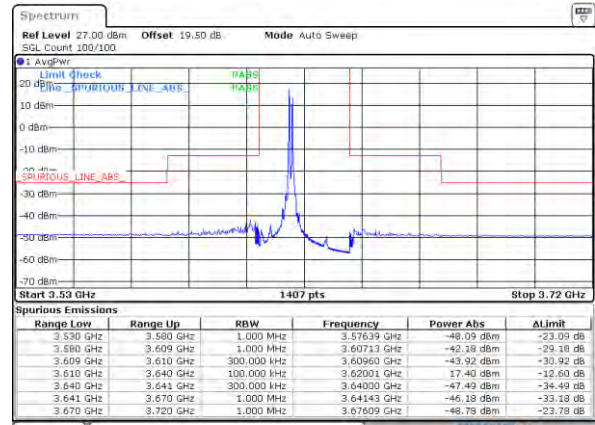

LTE Band 48C / 10MHz+20MHz

QPSK

Lowest Band Edge / 1RB0 and 1RB99

Middle Band Edge / 1RB0 and 1RB99

Lowest Band Edge / 1RB49 and 1RB0

Middle Band Edge / 1RB49 and 1RB0

Lowest Band Edge / Full RB

Middle Band Edge / Full RB

LTE Band 48C / 10MHz+20MHz

QPSK

Highest Band Edge / 1RB0 and 1RB99

N/A

Date: 18-NOV-2021 16:51:13

Highest Band Edge / 1RB49 and 1RB0

N/A

Date: 18-NOV-2021 16:57:48