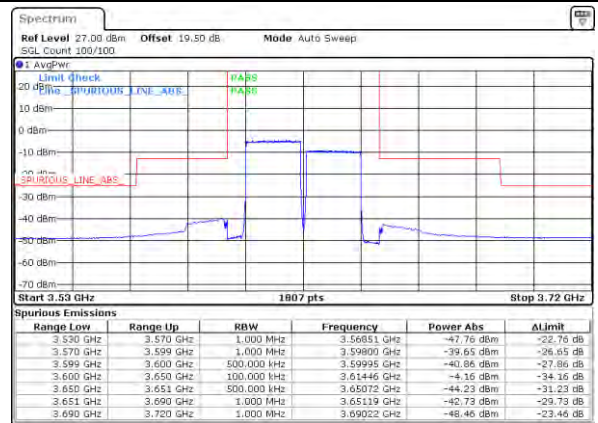

Lowest Band Edge / Full RB

Middle Band Edge / Full RB

LTE Band 48C / 20MHz+15MHz

64QAM

Highest Band Edge / 1RB0 and 1RB74

N/A

Highest Band Edge / 1RB99 and 1RB0

N/A

Highest Band Edge / Full RB

N/A

LTE Band 48C / 20MHz+20MHz

64QAM

Lowest Band Edge / 1RB0 and 1RB99

Middle Band Edge / 1RB0 and 1RB99

Lowest Band Edge / 1RB99 and 1RB0

Middle Band Edge / 1RB99 and 1RB0

Lowest Band Edge / Full RB

Middle Band Edge / Full RB

LTE Band 48C / 20MHz+20MHz

64QAM

Highest Band Edge / 1RB0 and 1RB99

N/A

Date: 12.19.2021 01:04:55

Highest Band Edge / 1RB99 and 1RB0