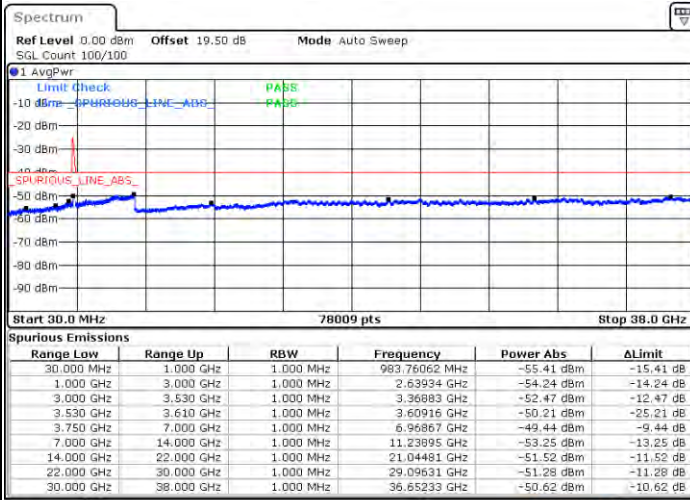

Date: 22.FEB.2021 15:17:27

LTE Band 48C / 10MHz+20MHz

QPSK

Middle Channel / 1RB0 and 1RB99

Middle Channel / 1RB49 and 1RB0

Date: 22.FEB.2021 15:26:34

Date: 22.FEB.2021 15:28:05

Middle Channel / FullIRB

N/A

Date: 22.FEB.2021 15:18:58

LTE Band 48C / 10MHz+20MHz

QPSK

Highest Channel / 1RB0 and 1RB99

Highest Channel / 1RB49 and 1RB0

Date: 22.FEB.2021 15:40:16

Date: 22.FEB.2021 15:42:39

Highest Channel / FullIRB

N/A

Date: 22.FEB.2021 15:41:47

LTE Band 48C / 15MHz+20MHz

QPSK

Lowest Channel / 1RB0 and 1RB99

Lowest Channel / 1RB74 and 1RB0

Date: 23.FEB.2021 10:01:29