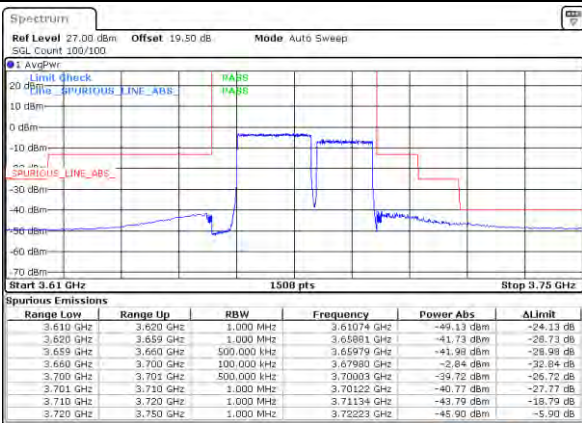

LTE Band 48C / 20MHz+15MHz

QPSK

Lowest Band Edge / 1RB0 and 1RB74

Middle Band Edge / 1RB0 and 1RB74

Lowest Band Edge / 1RB99 and 1RB0

Middle Band Edge / 1RB99 and 1RB0

Lowest Band Edge / Full RB

Middle Band Edge / Full RB

LTE Band 48C / 20MHz+15MHz

QPSK

Highest Band Edge / 1RB0 and 1RB74

N/A

Date: 17/08/2021 10:11:13

Highest Band Edge / 1RB99 and 1RB0

N/A

Date: 17/08/2021 10:23:10

Highest Band Edge / Full RB

N/A

Date: 17/08/2021 09:59:07

LTE Band 48C / 20MHz+20MHz

QPSK

Lowest Band Edge / 1RB0 and 1RB99

Middle Band Edge / 1RB0 and 1RB99

Lowest Band Edge / 1RB99 and 1RB0