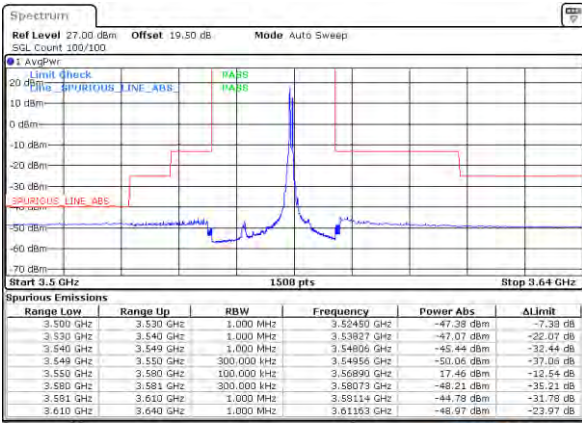

Middle Band Edge / 1RB74 and 1RB0

Lowest Band Edge / Full RB

Middle Band Edge / Full RB

LTE Band 48C / 15MHz+20MHz

QPSK

Highest Band Edge / 1RB0 and 1RB99

N/A

Date: 17/08/2021 11:28:11

Highest Band Edge / 1RB74 and 1RB0

N/A

Date: 17/08/2021 11:29:22

Highest Band Edge / Full RB

N/A

Date: 17/08/2021 11:24:42

LTE Band 48C/ 20MHz+5MHz

QPSK

Lowest Band Edge / 1RB0 and 1RB24

Middle Band Edge / 1RB0 and 1RB24

Lowest Band Edge / 1RB99 and 1RB0

Middle Band Edge / 1RB99 and 1RB0

Lowest Band Edge / Full RB

Middle Band Edge / Full RB

LTE Band 48C / 20MHz+5MHz

QPSK

Highest Band Edge / 1RB0 and 1RB24

N/A

Highest Band Edge / 1RB99 and 1RB0

N/A

Highest Band Edge / Full RB

N/A

LTE Band 48C / 20MHz+10MHz