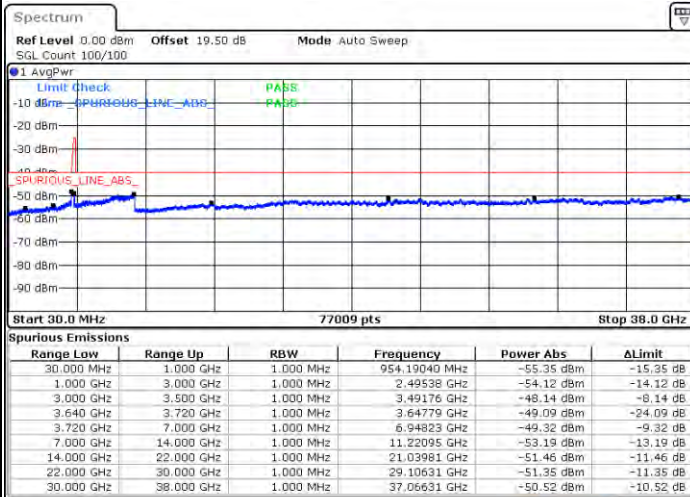

Highest Channel / 1RB74 and 1RB0

Date: 23.FEB.2021 11:11:21

Date: 23.FEB.2021 11:03:45

Highest Channel / FullIRB

N/A

Date: 23.FEB.2021 11:12:53

LTE Band 48C / 20MHz+5MHz

QPSK

Lowest Channel / 1RB0 and 1RB24

Lowest Channel / 1RB99 and 1RB0

Date: 22.FEB.2021 12:22:54

Date: 22.FEB.2021 12:21:23

Lowest Channel / FullIRB

N/A

Date: 22.FEB.2021 12:50:20

LTE Band 48C / 20MHz+5MHz