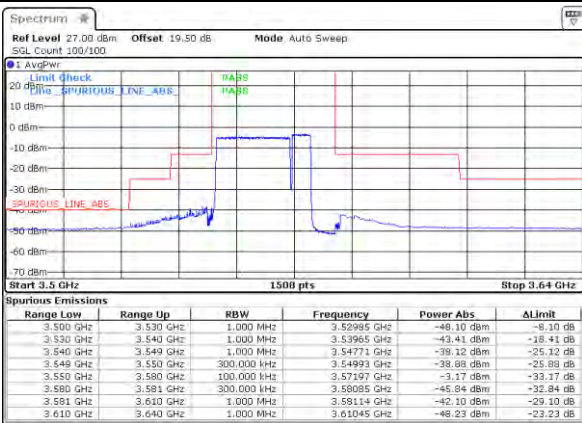

N/A

Highest Band Edge / 1RB74 and 1RB0

N/A

Highest Band Edge / Full RB

N/A

LTE Band 48C/ 20MHz+5MHz

16QAM

Lowest Band Edge / 1RB0 and 1RB24

Middle Band Edge / 1RB0 and 1RB24

Lowest Band Edge / 1RB99 and 1RB0

Middle Band Edge / 1RB99 and 1RB0

Lowest Band Edge / Full RB

Middle Band Edge / Full RB

LTE Band 48C / 20MHz+5MHz

16QAM

Highest Band Edge / 1RB0 and 1RB24