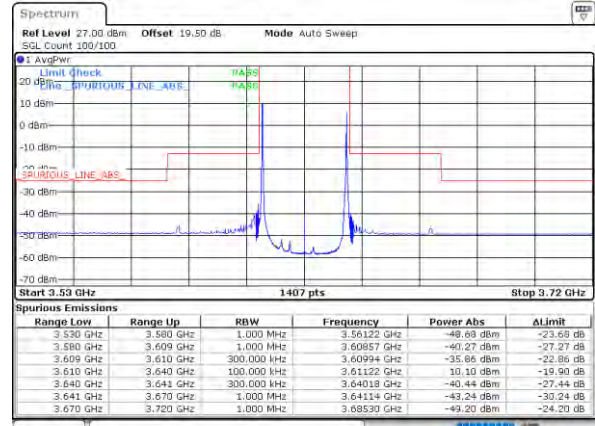

LTE Band 48C / 10MHz+20MHz

QPSK

Lowest Band Edge / 1RB0 and 1RB99

Middle Band Edge / 1RB0 and 1RB99

Lowest Band Edge / 1RB49 and 1RB0

Middle Band Edge / 1RB49 and 1RB0

Lowest Band Edge / Full RB

Middle Band Edge / Full RB

LTE Band 48C / 10MHz+20MHz

QPSK

Highest Band Edge / 1RB0 and 1RB99

N/A

Date: 18-NOV-2021 16:51:13

Highest Band Edge / 1RB49 and 1RB0

N/A

Date: 18-NOV-2021 16:57:48