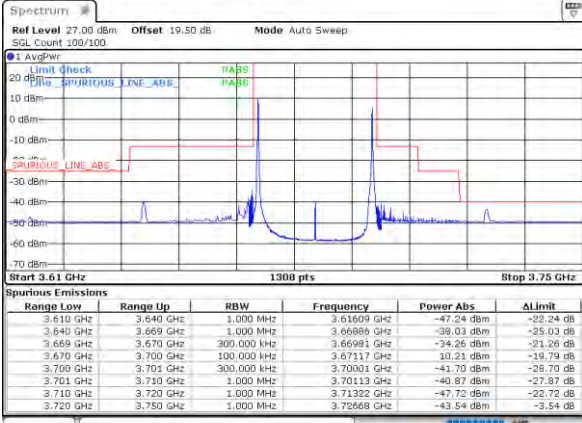

LTE Band 48C / 10MHz+20MHz

64QAM

Highest Band Edge / 1RB0 and 1RB99

N/A

Date: 18-NOV-2021 16:47:59