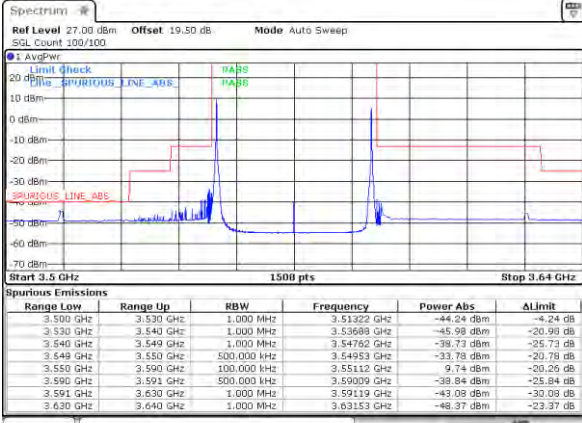

Lowest Band Edge / Full RB

Middle Band Edge / Full RB

LTE Band 48C / 20MHz+15MHz

64QAM

Highest Band Edge / 1RB0 and 1RB74

N/A

Highest Band Edge / 1RB99 and 1RB0

N/A

Highest Band Edge / Full RB

N/A

LTE Band 48C / 20MHz+20MHz

64QAM

Lowest Band Edge / 1RB0 and 1RB99

Middle Band Edge / 1RB0 and 1RB99

Lowest Band Edge / 1RB99 and 1RB0

Middle Band Edge / 1RB99 and 1RB0

Lowest Band Edge / Full RB

Middle Band Edge / Full RB

LTE Band 48C / 20MHz+20MHz

64QAM

Highest Band Edge / 1RB0 and 1RB99

N/A

Date: 12.19.2021 01:04:55

Highest Band Edge / 1RB99 and 1RB0