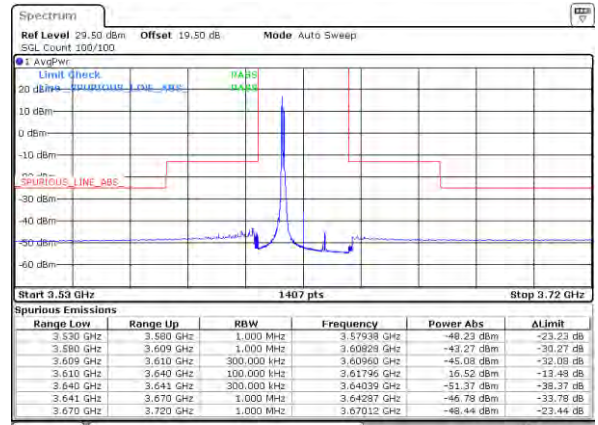

N/A

Date: 12.19.2021 01:19:22

LTE Band 48C / 5MHz+20MHz

64QAM

Lowest Band Edge / 1RB0 and 1RB99

Middle Band Edge / 1RB0 and 1RB99

Lowest Band Edge / 1RB24 and 1RB0

Middle Band Edge / 1RB24 and 1RB0