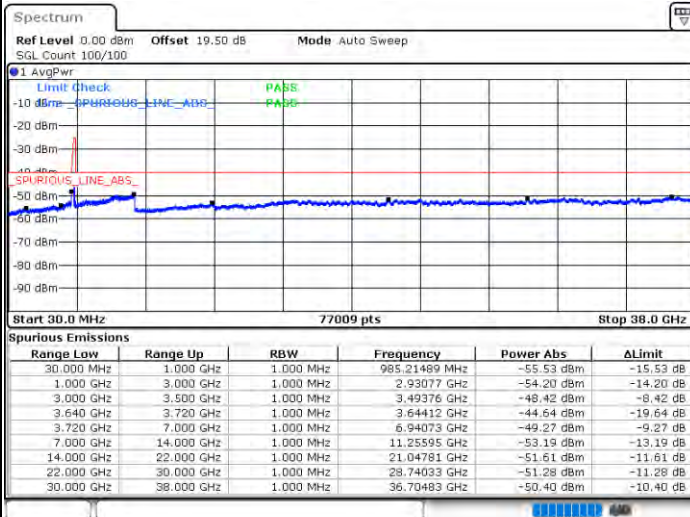

LTE Band 48C / 20MHz+5MHz

QPSK

Highest Channel / 1RB0 and 1RB24

Highest Channel / 1RB99 and 1RB0

Date: 22.FEB.2021 13:29:42

Date: 22.FEB.2021 13:22:06

Highest Channel / FullIRB

N/A

Date: 22.FEB.2021 13:31:12

LTE Band 48C / 20MHz+10MHz

QPSK

Lowest Channel / 1RB0 and 1RB49

Lowest Channel / 1RB99 and 1RB0

Date: 22.FEB.2021 16:10:25

Date: 22.FEB.2021 16:08:54

Lowest Channel / FullIRB

N/A

Date: 22.FEB.2021 16:18:01

LTE Band 48C / 20MHz+10MHz

QPSK

Middle Channel / 1RB0 and 1RB49

Middle Channel / 1RB99 and 1RB0

Date: 22.FEB.2021 16:45:16

Date: 22.FEB.2021 16:55:11

Middle Channel / FullIRB

N/A

Date: 22.FEB.2021 16:58:00

LTE Band 48C / 20MHz+10MHz

QPSK

Highest Channel / 1RB0 and 1RB49

Highest Channel / 1RB99 and 1RB0

Date: 23.FEB.2021 14:23:34