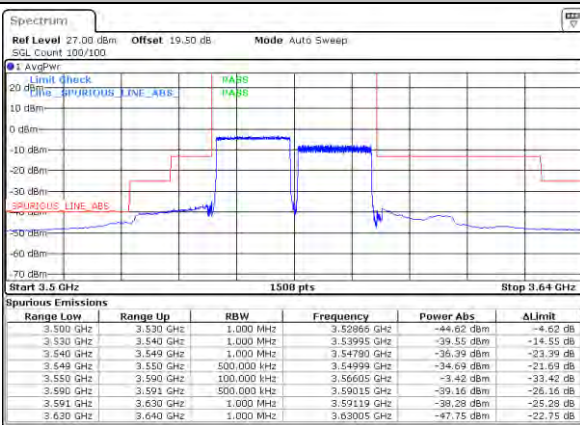

LTE Band 48C / 20MHz+15MHz

QPSK

Highest Band Edge / 1RB0 and 1RB74

N/A

Date: 17/08/2021 10:11:13

Highest Band Edge / 1RB99 and 1RB0

N/A

Date: 17/08/2021 10:23:10

Highest Band Edge / Full RB

N/A

Date: 17/08/2021 09:59:07

LTE Band 48C / 20MHz+20MHz

QPSK

Lowest Band Edge / 1RB0 and 1RB99

Middle Band Edge / 1RB0 and 1RB99

Lowest Band Edge / 1RB99 and 1RB0

Middle Band Edge / 1RB99 and 1RB0

Lowest Band Edge / Full RB

Middle Band Edge / Full RB

LTE Band 48C / 20MHz+20MHz

QPSK

Highest Band Edge / 1RB0 and 1RB99

N/A

Date: 12.19.2021 01:09:16