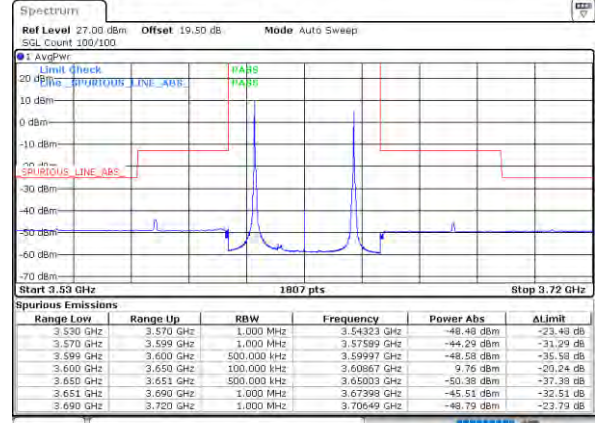

LTE Band 48C / 15MHz+20MHz

16QAM

Lowest Band Edge / 1RB0 and 1RB99

Middle Band Edge / 1RB0 and 1RB99