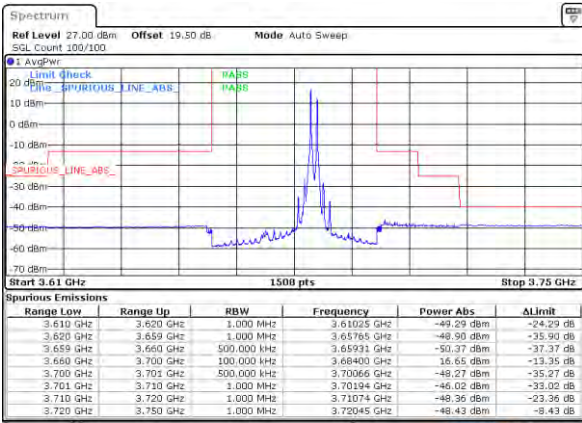

Middle Band Edge / 1RB99 and 1RB0

Lowest Band Edge / Full RB

Middle Band Edge / Full RB

LTE Band 48C / 20MHz+15MHz

16QAM

Highest Band Edge / 1RB0 and 1RB74

N/A

Date: 17/08/2021 10:09:55

Highest Band Edge / 1RB99 and 1RB0

N/A

Date: 17/08/2021 10:20:22

Highest Band Edge / Full RB

N/A

Date: 17/08/2021 10:20:50

LTE Band 48C / 20MHz+20MHz

16QAM