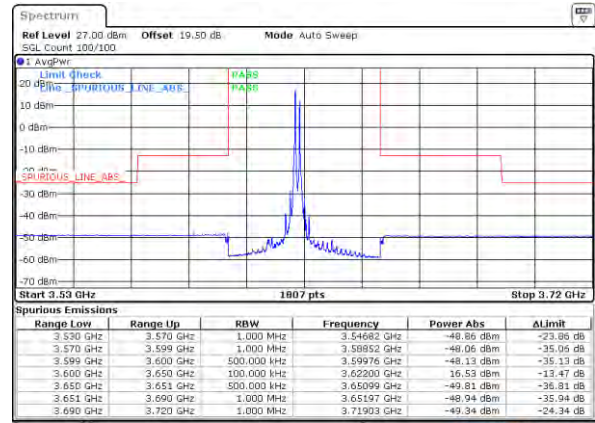

Lowest Band Edge / 1RB74 and 1RB0

Middle Band Edge / 1RB74 and 1RB0