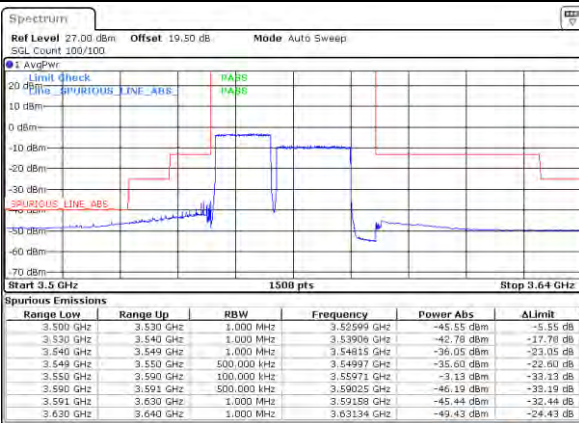

N/A

Date: 18-Nov-2021 16:50:25

Highest Band Edge / Full RB

N/A

Date: 18-Nov-2021 16:41:13

LTE Band 48C / 15MHz+20MHz

16QAM

Lowest Band Edge / 1RB0 and 1RB99

Middle Band Edge / 1RB0 and 1RB99

Lowest Band Edge / 1RB74 and 1RB0

Middle Band Edge / 1RB74 and 1RB0

Lowest Band Edge / Full RB

Middle Band Edge / Full RB

LTE Band 48C / 15MHz+20MHz

16QAM

Highest Band Edge / 1RB0 and 1RB99

N/A

Highest Band Edge / 1RB74 and 1RB0

N/A

Highest Band Edge / Full RB

N/A

LTE Band 48C/ 20MHz+5MHz

16QAM

Lowest Band Edge / 1RB0 and 1RB24