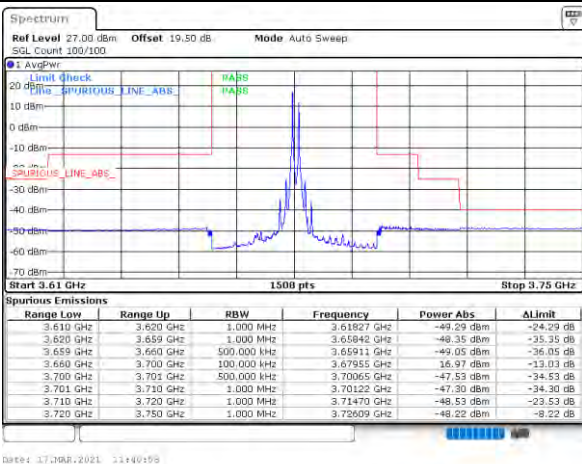

Middle Band Edge / 1RB0 and 1RB99

Lowest Band Edge / 1RB74 and 1RB0

Middle Band Edge / 1RB74 and 1RB0

Lowest Band Edge / Full RB

Middle Band Edge / Full RB

LTE Band 48C / 15MHz+20MHz

16QAM

Highest Band Edge / 1RB0 and 1RB99

N/A

Highest Band Edge / 1RB74 and 1RB0

N/A

Highest Band Edge / Full RB

N/A

LTE Band 48C/ 20MHz+5MHz

16QAM

Lowest Band Edge / 1RB0 and 1RB24