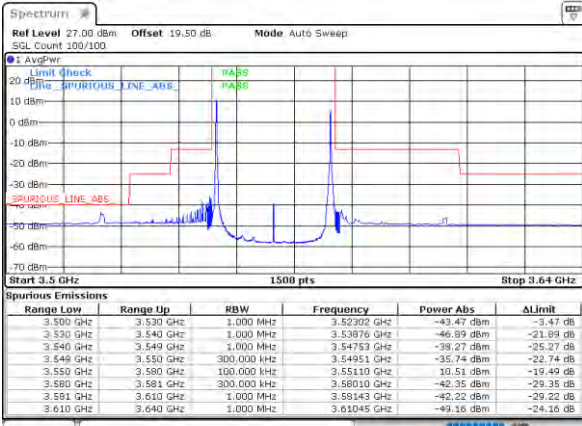

N/A

Date: 11/08/2021 17:27:29

LTE Band 48C / 10MHz+20MHz

16QAM

Lowest Band Edge / 1RB0 and 1RB99

Middle Band Edge / 1RB0 and 1RB99

Lowest Band Edge / 1RB49 and 1RB0

Middle Band Edge / 1RB49 and 1RB0

Lowest Band Edge / Full RB

Middle Band Edge / Full RB

LTE Band 48C / 10MHz+20MHz

16QAM

Highest Band Edge / 1RB0 and 1RB99

N/A

Date: 18-Nov-2021 16:50:25

Highest Band Edge / 1RB49 and 1RB0