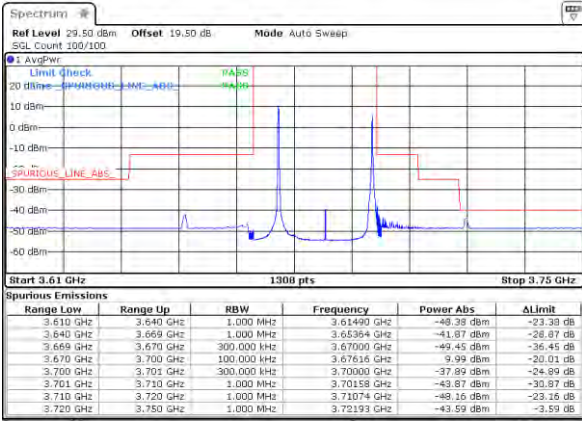

LTE Band 48C / 5MHz+20MHz

16QAM

Highest Band Edge / 1RB0 and 1RB99

N/A

Date: 11/08/2021 17:24:23