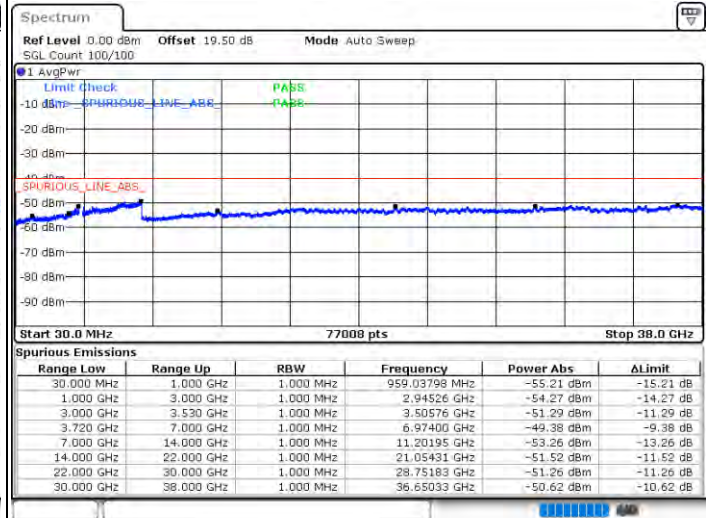

LTE Band 48C / 10MHz+20MHz

QPSK

Lowest Channel / 1RB0 and 1RB99

Lowest Channel / 1RB49 and 1RB0

Date: 22.FEB.2021 15:09:50

Date: 22.FEB.2021 15:08:19

Lowest Channel / FullRB

N/A

Date: 22.FEB.2021 15:17:27

LTE Band 48C / 10MHz+20MHz

QPSK

Middle Channel / 1RB0 and 1RB99

Middle Channel / 1RB49 and 1RB0

Date: 22.FEB.2021 15:26:34

Date: 22.FEB.2021 15:28:05

Middle Channel / FullIRB

N/A

Date: 22.FEB.2021 15:18:58

LTE Band 48C / 10MHz+20MHz

QPSK

Highest Channel / 1RB0 and 1RB99

Highest Channel / 1RB49 and 1RB0

Date: 22.FEB.2021 15:40:16

Date: 22.FEB.2021 15:42:39

Highest Channel / FullIRB

N/A

Date: 22.FEB.2021 15:41:47

LTE Band 48C / 15MHz+20MHz

QPSK

Lowest Channel / 1RB0 and 1RB99

Lowest Channel / 1RB74 and 1RB0

Date: 23.FEB.2021 10:01:29