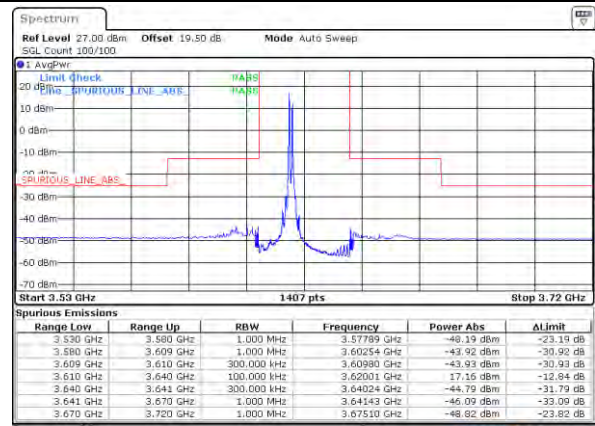

N/A

Date: 11/08/2021 17:27:29

LTE Band 48C / 10MHz+20MHz

16QAM

Lowest Band Edge / 1RB0 and 1RB99

Middle Band Edge / 1RB0 and 1RB99

Lowest Band Edge / 1RB49 and 1RB0

Middle Band Edge / 1RB49 and 1RB0