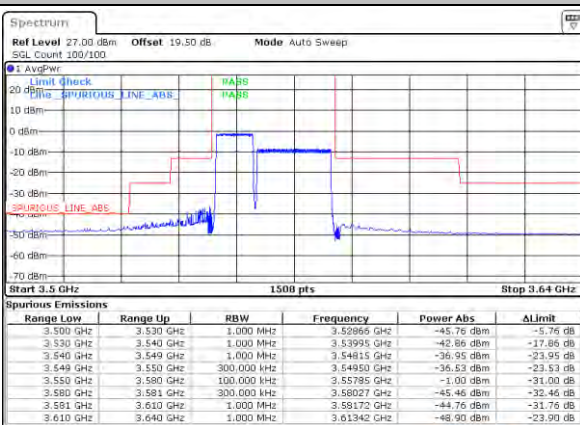

N/A

Date: 11/08/2021 17:18:02

Highest Band Edge / Full RB

N/A

Date: 11/08/2021 17:20:58

LTE Band 48C / 10MHz+20MHz

64QAM

Lowest Band Edge / 1RB0 and 1RB99

Middle Band Edge / 1RB0 and 1RB99

Lowest Band Edge / 1RB49 and 1RB0

Middle Band Edge / 1RB49 and 1RB0

Lowest Band Edge / Full RB

Middle Band Edge / Full RB

LTE Band 48C / 10MHz+20MHz

64QAM

Highest Band Edge / 1RB0 and 1RB99