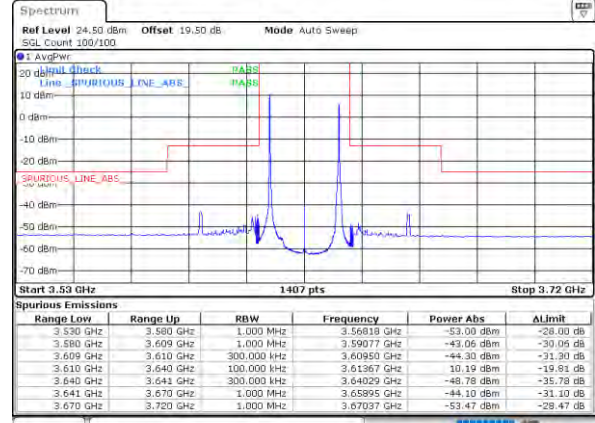

Highest Band Edge / 1RB99 and 1RB0

N/A

Date: 12.19.2021 01:14:16

Highest Band Edge / Full RB

N/A

Date: 12.19.2021 00:50:13

LTE Band 48C / 5MHz+20MHz

16QAM

Lowest Band Edge / 1RB0 and 1RB99

Middle Band Edge / 1RB0 and 1RB99

Lowest Band Edge / 1RB24 and 1RB0

Middle Band Edge / 1RB24 and 1RB0

Lowest Band Edge / Full RB

Middle Band Edge / Full RB

LTE Band 48C / 5MHz+20MHz