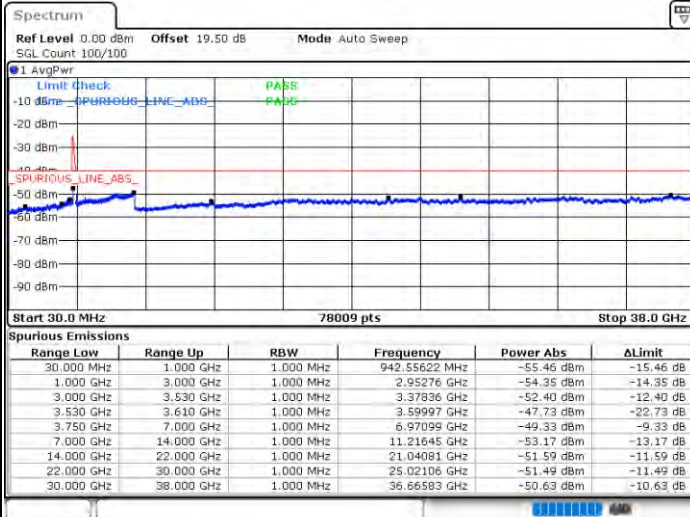

Date: 22.FEB.2021 13:31:12

LTE Band 48C / 20MHz+10MHz

QPSK

Lowest Channel / 1RB0 and 1RB49

Lowest Channel / 1RB99 and 1RB0

Date: 22.FEB.2021 16:10:25

Date: 22.FEB.2021 16:08:54

Lowest Channel / FullIRB

N/A

Date: 22.FEB.2021 16:18:01

LTE Band 48C / 20MHz+10MHz

QPSK

Middle Channel / 1RB0 and 1RB49

Middle Channel / 1RB99 and 1RB0

Date: 22.FEB.2021 16:45:16

Date: 22.FEB.2021 16:55:11

Middle Channel / FullIRB

N/A

Date: 22.FEB.2021 16:58:00

LTE Band 48C / 20MHz+10MHz

QPSK

Highest Channel / 1RB0 and 1RB49

Highest Channel / 1RB99 and 1RB0

Date: 23.FEB.2021 14:23:34

Date: 23.FEB.2021 14:15:57

Highest Channel / FullIRB

N/A

Date: 23.FEB.2021 14:25:05

LTE Band 48C / 20MHz+15MHz

QPSK

Lowest Channel / 1RB0 and 1RB74

Lowest Channel / 1RB99 and 1RB0