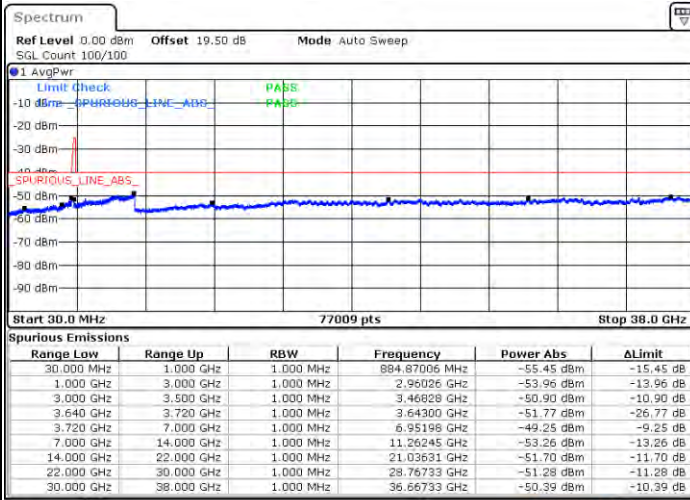

Date: 23.FEB.2021 10:39:25

Date: 23.FEB.2021 10:40:57

Middle Channel / FullIRB

N/A

Date: 23.FEB.2021 10:31:48

LTE Band 48C / 15MHz+20MHz

QPSK

Highest Channel / 1RB0 and 1RB99

Highest Channel / 1RB74 and 1RB0

Date: 23.FEB.2021 11:11:21

Date: 23.FEB.2021 11:03:45

Highest Channel / FullIRB

N/A

Date: 23.FEB.2021 11:12:53

LTE Band 48C / 20MHz+5MHz

QPSK

Lowest Channel / 1RB0 and 1RB24

Lowest Channel / 1RB99 and 1RB0

Date: 22.FEB.2021 12:22:54

Date: 22.FEB.2021 12:21:23

Lowest Channel / FullIRB

N/A

Date: 22.FEB.2021 12:50:20

LTE Band 48C / 20MHz+5MHz