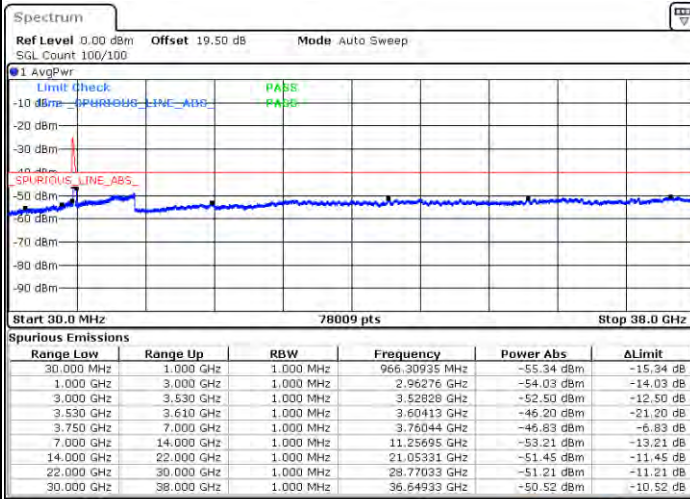

Date: 22.FEB.2021 15:17:27

LTE Band 48C / 10MHz+20MHz

QPSK

Middle Channel / 1RB0 and 1RB99

Middle Channel / 1RB49 and 1RB0

Date: 22.FEB.2021 15:26:34

Date: 22.FEB.2021 15:28:05

Middle Channel / FullIRB

N/A

Date: 22.FEB.2021 15:18:58

LTE Band 48C / 10MHz+20MHz

QPSK

Highest Channel / 1RB0 and 1RB99

Highest Channel / 1RB49 and 1RB0

Date: 22.FEB.2021 15:40:16

Date: 22.FEB.2021 15:42:39

Highest Channel / FullIRB

N/A

Date: 22.FEB.2021 15:41:47

LTE Band 48C / 15MHz+20MHz

QPSK

Lowest Channel / 1RB0 and 1RB99

Lowest Channel / 1RB74 and 1RB0

Date: 23.FEB.2021 10:01:29