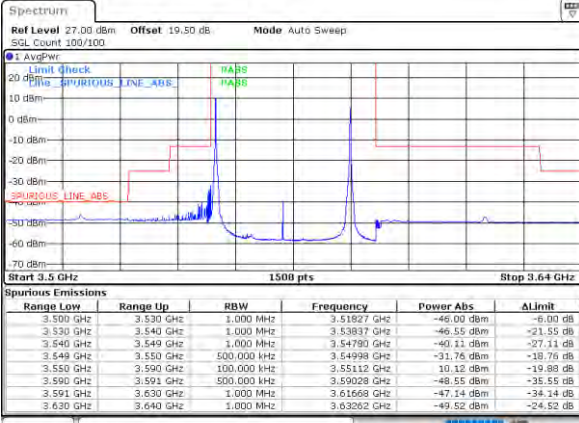

Lowest Band Edge / Full RB

Middle Band Edge / Full RB

LTE Band 48C / 10MHz+20MHz

16QAM

Highest Band Edge / 1RB0 and 1RB99

N/A

Date: 18-Nov-2021 16:50:25

Highest Band Edge / 1RB49 and 1RB0

N/A

Date: 18-Nov-2021 16:50:25

Highest Band Edge / Full RB

N/A

Date: 18-Nov-2021 16:41:13

LTE Band 48C / 15MHz+20MHz

16QAM

Lowest Band Edge / 1RB0 and 1RB99

Middle Band Edge / 1RB0 and 1RB99

Lowest Band Edge / 1RB74 and 1RB0

Middle Band Edge / 1RB74 and 1RB0

Lowest Band Edge / Full RB

Middle Band Edge / Full RB

LTE Band 48C / 15MHz+20MHz

16QAM

Highest Band Edge / 1RB0 and 1RB99