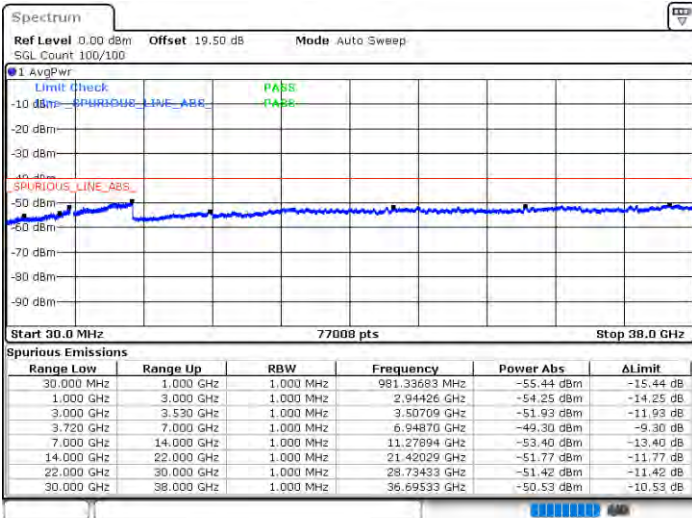

LTE Band 48C / 20MHz+15MHz

QPSK

Middle Channel / 1RB0 and 1RB74

Middle Channel / 1RB99 and 1RB0

Date: 23.FEB.2021 15:28:46

Date: 23.FEB.2021 15:50:17