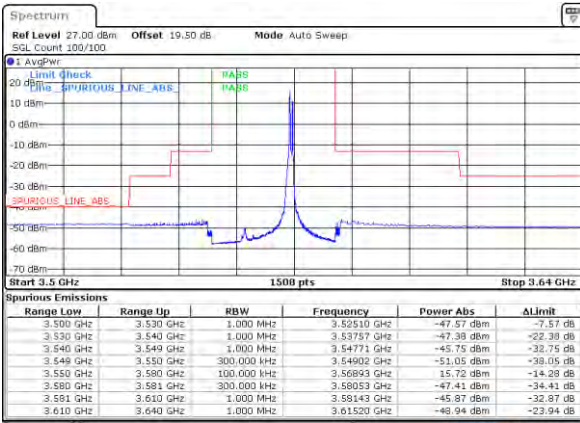

Lowest Band Edge / 1RB99 and 1RB0

Middle Band Edge / 1RB99 and 1RB0