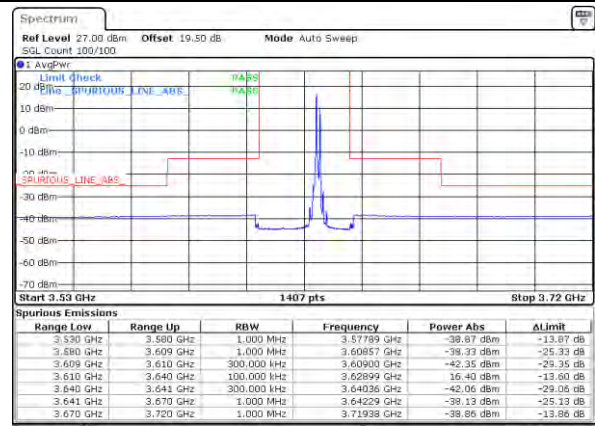

LTE Band 48C / 20MHz+10MHz

16QAM

Lowest Band Edge / 1RB0 and 1RB49

Middle Band Edge / 1RB0 and 1RB49

Lowest Band Edge / 1RB99 and 1RB0

Middle Band Edge / 1RB99 and 1RB0

Lowest Band Edge / Full RB

Middle Band Edge / Full RB

LTE Band 48C / 20MHz+10MHz

16QAM

Highest Band Edge / 1RB0 and 1RB49

N/A

Date: 12.19.2021 11:09:28

Highest Band Edge / 1RB99 and 1RB0

N/A

Date: 12.19.2021 11:09:11