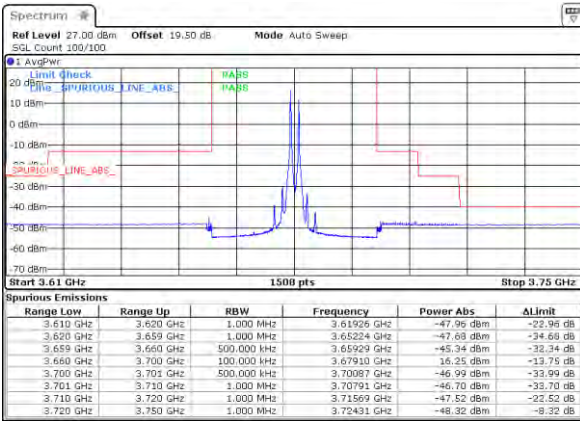

Highest Band Edge / Full RB

N/A

LTE Band 48C / 20MHz+20MHz

64QAM

Lowest Band Edge / 1RB0 and 1RB99

Middle Band Edge / 1RB0 and 1RB99

Lowest Band Edge / 1RB99 and 1RB0

Middle Band Edge / 1RB99 and 1RB0

Lowest Band Edge / Full RB

Middle Band Edge / Full RB

LTE Band 48C / 20MHz+20MHz

64QAM

Highest Band Edge / 1RB0 and 1RB99

N/A

Date: 12.19.2021 01:04:55

Highest Band Edge / 1RB99 and 1RB0

N/A

Date: 12.19.2021 01:22:52

Highest Band Edge / Full RB

N/A

Date: 12.19.2021 01:51:10

Conducted Spurious Emission

LTE Band 48C / 5MHz+20MHz

QPSK