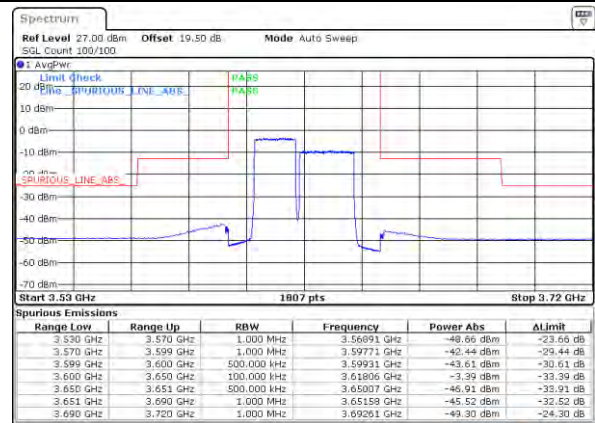

Middle Band Edge / 1RB0 and 1RB99

Lowest Band Edge / 1RB74 and 1RB0

Middle Band Edge / 1RB74 and 1RB0

Lowest Band Edge / Full RB

Middle Band Edge / Full RB

LTE Band 48C / 15MHz+20MHz

16QAM

Highest Band Edge / 1RB0 and 1RB99