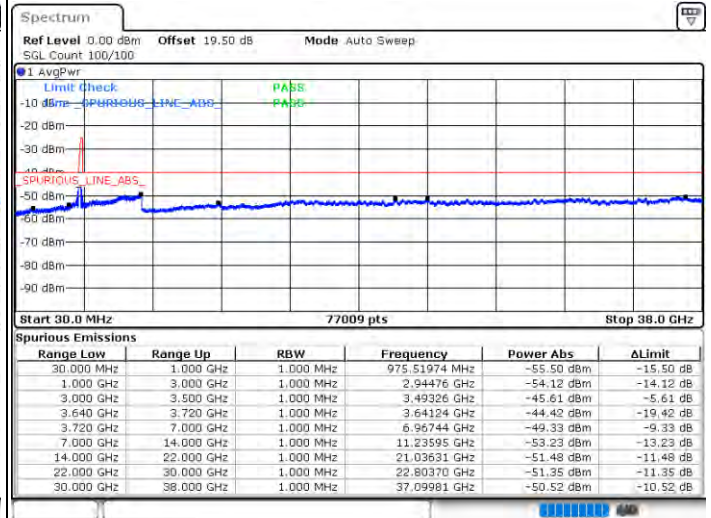

LTE Band 48C / 20MHz+5MHz

QPSK

Highest Channel / 1RB0 and 1RB24

Highest Channel / 1RB99 and 1RB0

Date: 22.FEB.2021 13:29:42

Date: 22.FEB.2021 13:22:06

Highest Channel / FullIRB

N/A

Date: 22.FEB.2021 13:31:12

LTE Band 48C / 20MHz+10MHz

QPSK

Lowest Channel / 1RB0 and 1RB49

Lowest Channel / 1RB99 and 1RB0

Date: 22.FEB.2021 16:10:25

Date: 22.FEB.2021 16:08:54

Lowest Channel / FullIRB

N/A

Date: 22.FEB.2021 16:18:01

LTE Band 48C / 20MHz+10MHz

QPSK

Middle Channel / 1RB0 and 1RB49

Middle Channel / 1RB99 and 1RB0

Date: 22.FEB.2021 16:45:16

Date: 22.FEB.2021 16:55:11