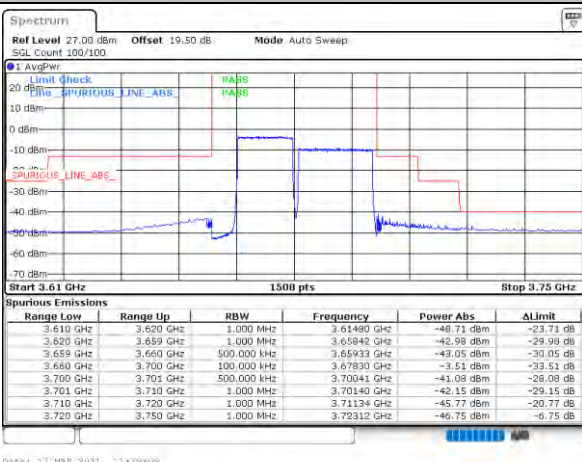

LTE Band 48C / 15MHz+20MHz

64QAM

Lowest Band Edge / 1RB0 and 1RB99

Middle Band Edge / 1RB0 and 1RB99

Lowest Band Edge / 1RB74 and 1RB0

Middle Band Edge / 1RB74 and 1RB0

Lowest Band Edge / Full RB

Middle Band Edge / Full RB

LTE Band 48C / 15MHz+20MHz

64QAM

Highest Band Edge / 1RB0 and 1RB99

N/A

Date: 17/08/2021 11:01:02

Highest Band Edge / 1RB74 and 1RB0

N/A

Date: 17/08/2021 11:01:11

Highest Band Edge / Full RB

N/A

Date: 17/08/2021 11:09:09

LTE Band 48C/ 20MHz+5MHz

64QAM

Lowest Band Edge / 1RB0 and 1RB24

Middle Band Edge / 1RB0 and 1RB24

Lowest Band Edge / 1RB99 and 1RB0