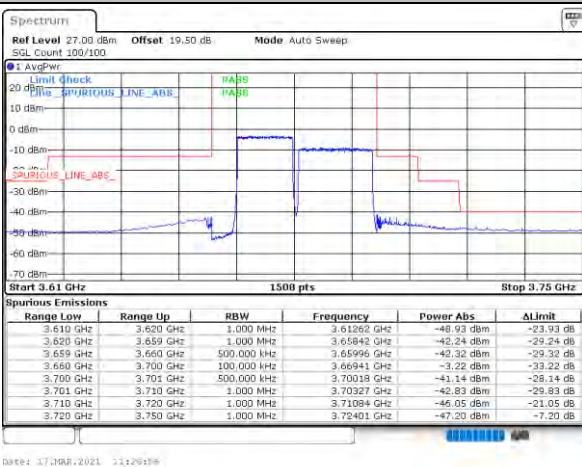

Middle Band Edge / 1RB0 and 1RB99

Lowest Band Edge / 1RB74 and 1RB0

Middle Band Edge / 1RB74 and 1RB0

Lowest Band Edge / Full RB

Middle Band Edge / Full RB

LTE Band 48C / 15MHz+20MHz

16QAM

Highest Band Edge / 1RB0 and 1RB99

N/A

Highest Band Edge / 1RB74 and 1RB0

N/A

Highest Band Edge / Full RB

N/A

LTE Band 48C/ 20MHz+5MHz

16QAM

Lowest Band Edge / 1RB0 and 1RB24

Middle Band Edge / 1RB0 and 1RB24

Lowest Band Edge / 1RB99 and 1RB0

Middle Band Edge / 1RB99 and 1RB0

Lowest Band Edge / Full RB

Middle Band Edge / Full RB

LTE Band 48C / 20MHz+5MHz

16QAM

Highest Band Edge / 1RB0 and 1RB24