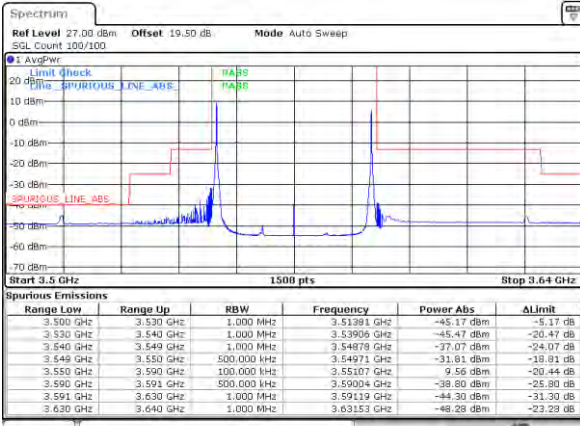

LTE Band 48C / 20MHz+15MHz

QPSK

Highest Band Edge / 1RB0 and 1RB74

N/A

Date: 17/08/2021 10:11:13

Highest Band Edge / 1RB99 and 1RB0

N/A

Date: 17/08/2021 10:23:10

Highest Band Edge / Full RB

N/A

Date: 17/08/2021 09:59:07

LTE Band 48C / 20MHz+20MHz

QPSK

Lowest Band Edge / 1RB0 and 1RB99

Middle Band Edge / 1RB0 and 1RB99

Lowest Band Edge / 1RB99 and 1RB0

Middle Band Edge / 1RB99 and 1RB0

Lowest Band Edge / Full RB

Middle Band Edge / Full RB

LTE Band 48C / 20MHz+20MHz

QPSK

Highest Band Edge / 1RB0 and 1RB99

N/A

Date: 12.19.2021 01:09:16