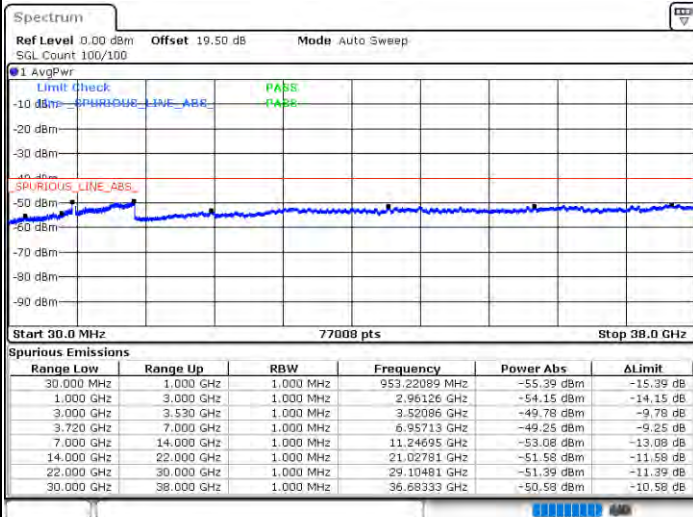

N/A

Date: 12.19.2021 01:22:52

Highest Band Edge / Full RB

N/A

Date: 12.19.2021 01:51:10

Conducted Spurious Emission

LTE Band 48C / 5MHz+20MHz

QPSK

Middle Channel / 1RB0 and 1RB99

Middle Channel / 1RB24 and 1RB0

Date: 22.FEB.2021 10:52:46

Date: 22.FEB.2021 10:54:17

Middle Channel / FullIRB

N/A

Date: 22.FEB.2021 10:45:03

LTE Band 48C / 5MHz+20MHz

QPSK

Highest Channel / 1RB0 and 1RB99

Highest Channel / 1RB24 and 1RB0

Date: 22.FEB.2021 11:24:39

Date: 22.FEB.2021 11:17:02

Highest Channel / FullIRB

N/A

Date: 22.FEB.2021 11:26:10