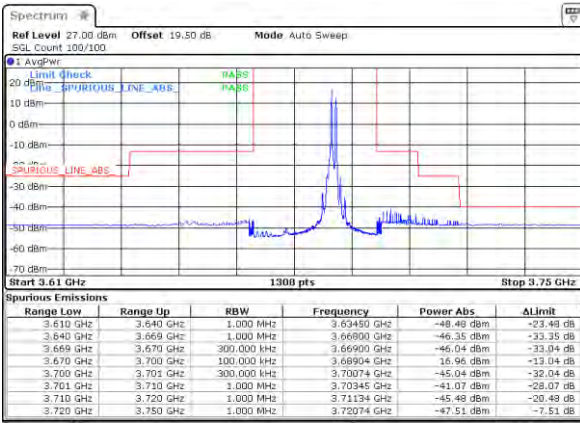

LTE Band 48C / 20MHz+10MHz

16QAM

Highest Band Edge / 1RB0 and 1RB49

N/A

Date: 12.19.2021 11:09:28

Highest Band Edge / 1RB99 and 1RB0

N/A

Date: 12.19.2021 11:09:11