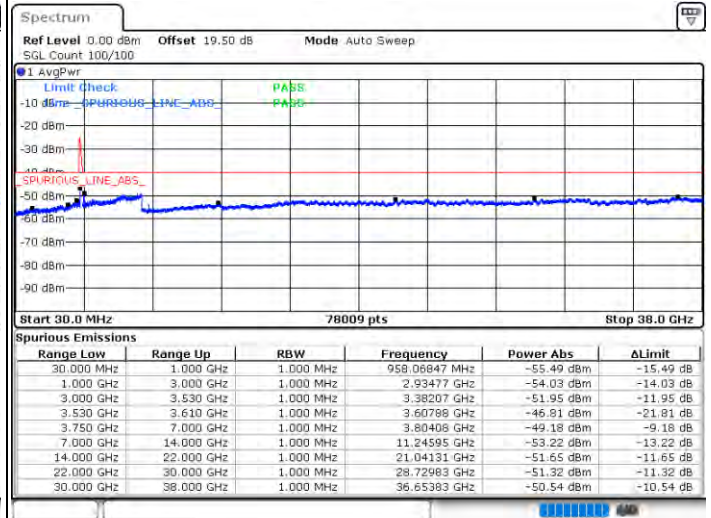

Date: 22.FEB.2021 13:31:12

LTE Band 48C / 20MHz+10MHz

QPSK

Lowest Channel / 1RB0 and 1RB49

Lowest Channel / 1RB99 and 1RB0

Date: 22.FEB.2021 16:10:25

Date: 22.FEB.2021 16:08:54

Lowest Channel / FullIRB

N/A

Date: 22.FEB.2021 16:18:01

LTE Band 48C / 20MHz+10MHz

QPSK

Middle Channel / 1RB0 and 1RB49

Middle Channel / 1RB99 and 1RB0

Date: 22.FEB.2021 16:45:16

Date: 22.FEB.2021 16:55:11

Middle Channel / FullIRB

N/A

Date: 22.FEB.2021 16:58:00

LTE Band 48C / 20MHz+10MHz

QPSK

Highest Channel / 1RB0 and 1RB49

Highest Channel / 1RB99 and 1RB0

Date: 23.FEB.2021 14:23:34

Date: 23.FEB.2021 14:15:57

Highest Channel / FullIRB

N/A

Date: 23.FEB.2021 14:25:05

LTE Band 48C / 20MHz+15MHz

QPSK

Lowest Channel / 1RB0 and 1RB74

Lowest Channel / 1RB99 and 1RB0