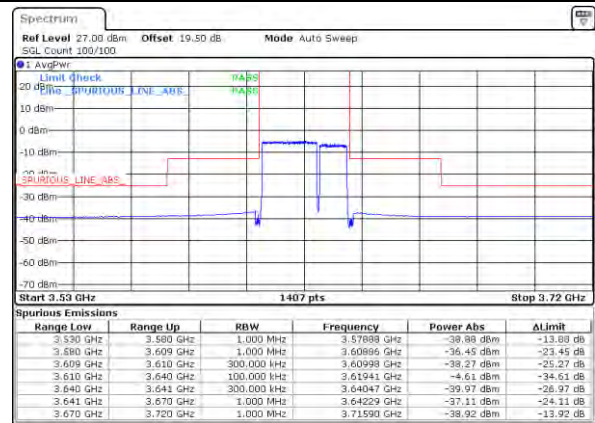

Highest Band Edge / 1RB99 and 1RB0

N/A

Date: 18.MAR.2021 15:17:28

Highest Band Edge / Full RB

N/A

Date: 18.MAR.2021 15:05:06

LTE Band 48C / 20MHz+10MHz

64QAM

Lowest Band Edge / 1RB0 and 1RB49

Middle Band Edge / 1RB0 and 1RB49

Lowest Band Edge / 1RB99 and 1RB0

Middle Band Edge / 1RB99 and 1RB0

Lowest Band Edge / Full RB

Middle Band Edge / Full RB

LTE Band 48C / 20MHz+10MHz