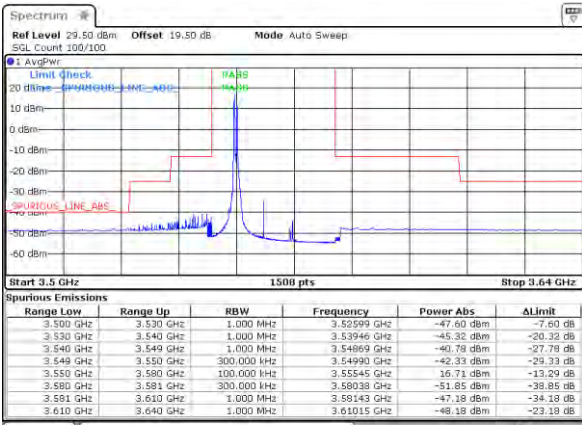

N/A

Date: 12.19.2021 01:19:22

LTE Band 48C / 5MHz+20MHz

64QAM

Lowest Band Edge / 1RB0 and 1RB99

Middle Band Edge / 1RB0 and 1RB99

Lowest Band Edge / 1RB24 and 1RB0

Middle Band Edge / 1RB24 and 1RB0