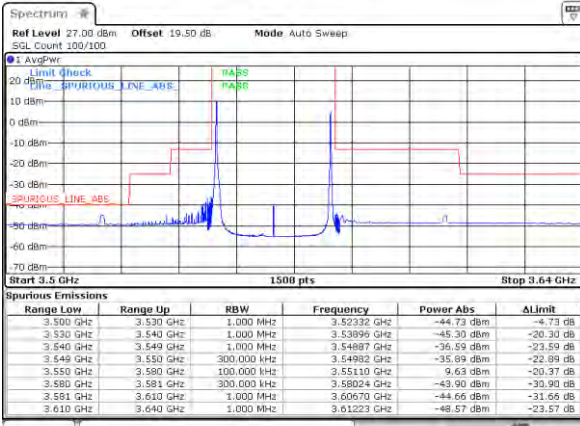

N/A

Date: 18-Nov-2021 15:09:11

Highest Band Edge / 1RB99 and 1RB0

N/A

Date: 18-Nov-2021 15:10:11

Highest Band Edge / Full RB

N/A

Date: 18-Nov-2021 15:10:16

LTE Band 48C / 20MHz+10MHz

16QAM

Lowest Band Edge / 1RB0 and 1RB49

Middle Band Edge / 1RB0 and 1RB49

Lowest Band Edge / 1RB99 and 1RB0

Middle Band Edge / 1RB99 and 1RB0

Lowest Band Edge / Full RB

Middle Band Edge / Full RB