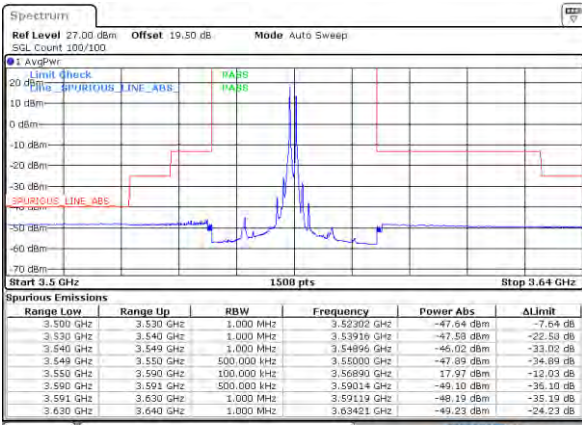

LTE Band 48C / 20MHz+15MHz

QPSK

Lowest Band Edge / 1RB0 and 1RB74

Middle Band Edge / 1RB0 and 1RB74

Lowest Band Edge / 1RB99 and 1RB0

Middle Band Edge / 1RB99 and 1RB0

Lowest Band Edge / Full RB

Middle Band Edge / Full RB

LTE Band 48C / 20MHz+15MHz

QPSK

Highest Band Edge / 1RB0 and 1RB74

N/A

Date: 17/08/2021 10:11:13

Highest Band Edge / 1RB99 and 1RB0

N/A

Date: 17/08/2021 10:23:10