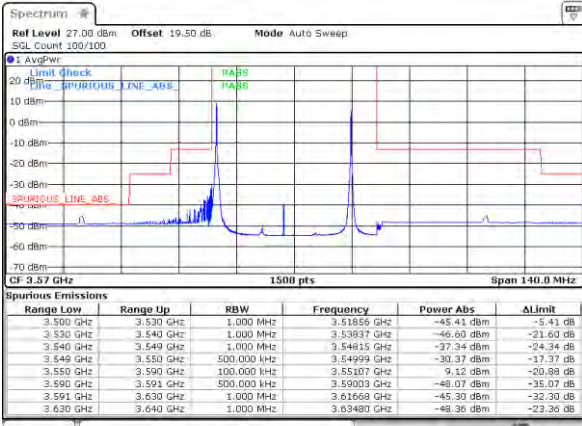

Date: 12/08/2021 10:22:24

Lowest Band Edge / Full RB

Middle Band Edge / Full RB

Date: 12/08/2021 09:09:40

Date: 12/08/2021 10:22:23

LTE Band 48C / 20MHz+10MHz

QPSK

Highest Band Edge / 1RB0 and 1RB49

N/A

Date: 12.19.2021 11:09:01

Highest Band Edge / 1RB99 and 1RB0

N/A

Date: 12.19.2021 11:09:48

Highest Band Edge / Full RB

N/A

Date: 12.19.2021 11:09:25

LTE Band 48C / 20MHz+15MHz

QPSK

Lowest Band Edge / 1RB0 and 1RB74

Middle Band Edge / 1RB0 and 1RB74

Lowest Band Edge / 1RB99 and 1RB0

Middle Band Edge / 1RB99 and 1RB0

Lowest Band Edge / Full RB

Middle Band Edge / Full RB

LTE Band 48C / 20MHz+15MHz

QPSK

Highest Band Edge / 1RB0 and 1RB74

N/A

Date: 17/08/2021 10:11:13

Highest Band Edge / 1RB99 and 1RB0

N/A

Date: 17/08/2021 10:23:10