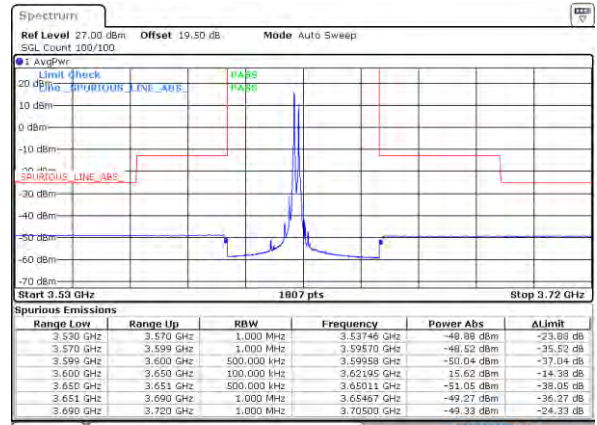

LTE Band 48C / 15MHz+20MHz

64QAM

Lowest Band Edge / 1RB0 and 1RB99

Middle Band Edge / 1RB0 and 1RB99

Lowest Band Edge / 1RB74 and 1RB0

Middle Band Edge / 1RB74 and 1RB0

Lowest Band Edge / Full RB

Middle Band Edge / Full RB