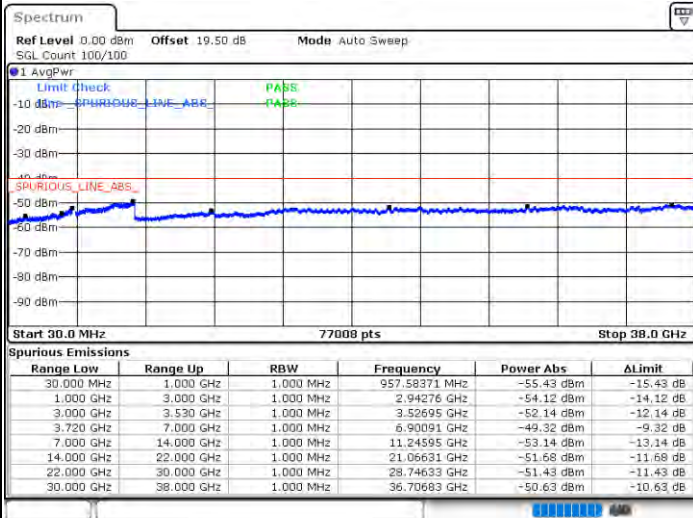

LTE Band 48C / 20MHz+5MHz

QPSK

Middle Channel / 1RB0 and 1RB24

Middle Channel / 1RB99 and 1RB0

Date: 22.FEB.2021 12:57:49