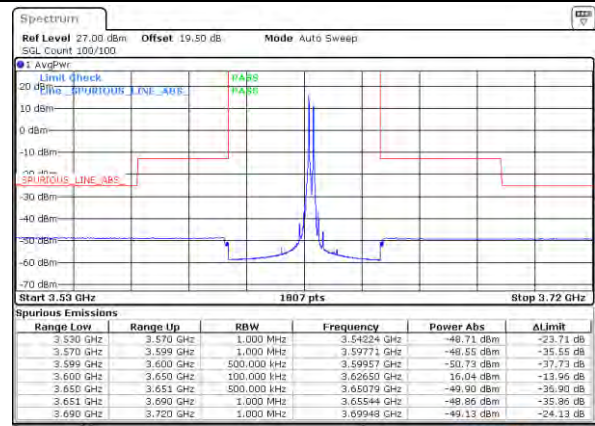

N/A

Date: 12.19.2021 11:59:52

LTE Band 48C / 20MHz+15MHz

64QAM

Lowest Band Edge / 1RB0 and 1RB74

Middle Band Edge / 1RB0 and 1RB74

Lowest Band Edge / 1RB99 and 1RB0

Middle Band Edge / 1RB99 and 1RB0

Lowest Band Edge / Full RB

Middle Band Edge / Full RB

LTE Band 48C / 20MHz+15MHz

64QAM

Highest Band Edge / 1RB0 and 1RB74

N/A

Highest Band Edge / 1RB99 and 1RB0

N/A