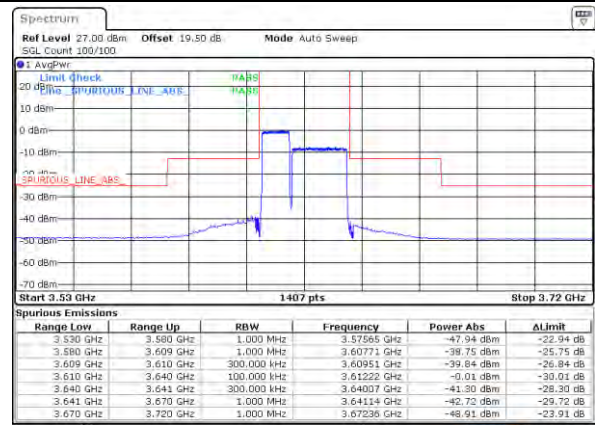

LTE Band 48C / 10MHz+20MHz

QPSK

Lowest Band Edge / 1RB0 and 1RB99

Middle Band Edge / 1RB0 and 1RB99

Lowest Band Edge / 1RB49 and 1RB0

Middle Band Edge / 1RB49 and 1RB0

Lowest Band Edge / Full RB

Middle Band Edge / Full RB

LTE Band 48C / 10MHz+20MHz

QPSK

Highest Band Edge / 1RB0 and 1RB99

N/A

Date: 18-NOV-2021 16:51:13

Highest Band Edge / 1RB49 and 1RB0

N/A

Date: 18-NOV-2021 16:57:48