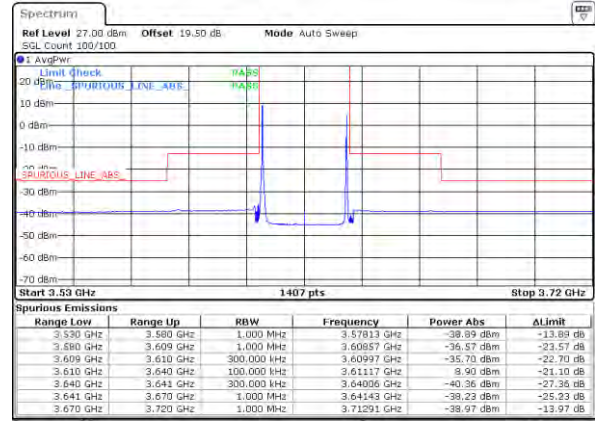

LTE Band 48C / 20MHz+10MHz

QPSK

Lowest Band Edge / 1RB0 and 1RB49

Middle Band Edge / 1RB0 and 1RB49

Date: 12/08/2021 09:19:41

Date: 12/08/2021 10:18:10