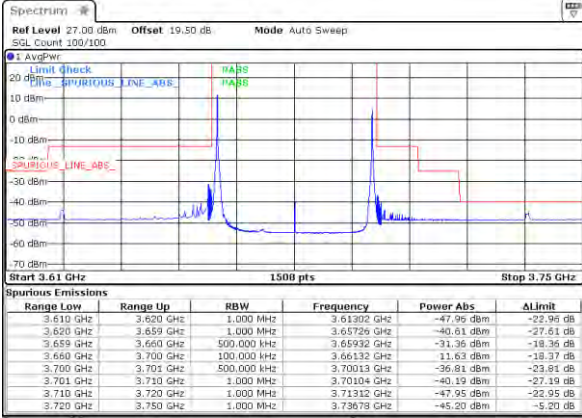

LTE Band 48C / 20MHz+20MHz

16QAM

Highest Band Edge / 1RB0 and 1RB99

N/A

Date: 12.19.2021 01:09:59