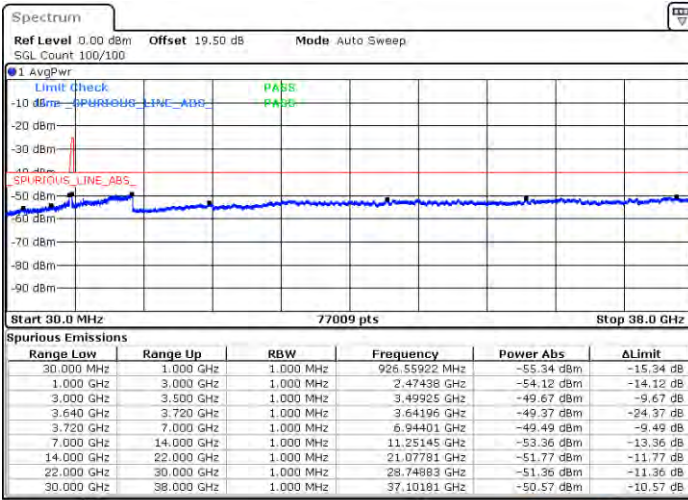

Middle Channel / FullIRB

N/A

Date: 22.FEB.2021 16:58:00

LTE Band 48C / 20MHz+10MHz

QPSK

Highest Channel / 1RB0 and 1RB49

Highest Channel / 1RB99 and 1RB0

Date: 23.FEB.2021 14:23:34

Date: 23.FEB.2021 14:15:57

Highest Channel / FullIRB

N/A

Date: 23.FEB.2021 14:25:05

LTE Band 48C / 20MHz+15MHz

QPSK

Lowest Channel / 1RB0 and 1RB74

Lowest Channel / 1RB99 and 1RB0

Date: 23.FEB.2021 15:12:02

Date: 23.FEB.2021 15:10:30

Lowest Channel / FullIRB

N/A

Date: 23.FEB.2021 15:19:38

LTE Band 48C / 20MHz+15MHz

QPSK

Middle Channel / 1RB0 and 1RB74