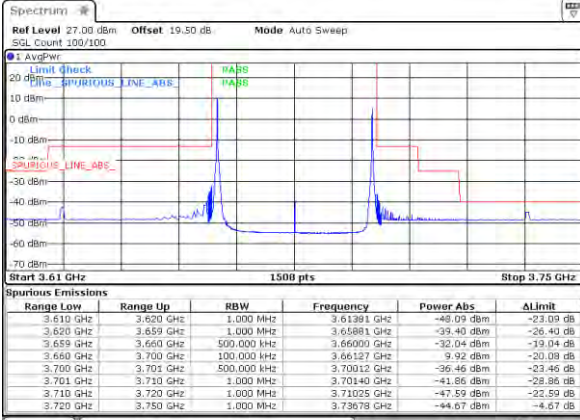

Highest Band Edge / Full RB

N/A

LTE Band 48C / 20MHz+20MHz

64QAM

Lowest Band Edge / 1RB0 and 1RB99

Middle Band Edge / 1RB0 and 1RB99

Lowest Band Edge / 1RB99 and 1RB0

Middle Band Edge / 1RB99 and 1RB0

Lowest Band Edge / Full RB

Middle Band Edge / Full RB

LTE Band 48C / 20MHz+20MHz

64QAM

Highest Band Edge / 1RB0 and 1RB99

N/A

Date: 12.19.2021 01:04:55

Highest Band Edge / 1RB99 and 1RB0

N/A

Date: 12.19.2021 01:22:52

Highest Band Edge / Full RB

N/A

Date: 12.19.2021 01:51:10

Conducted Spurious Emission

LTE Band 48C / 5MHz+20MHz

QPSK