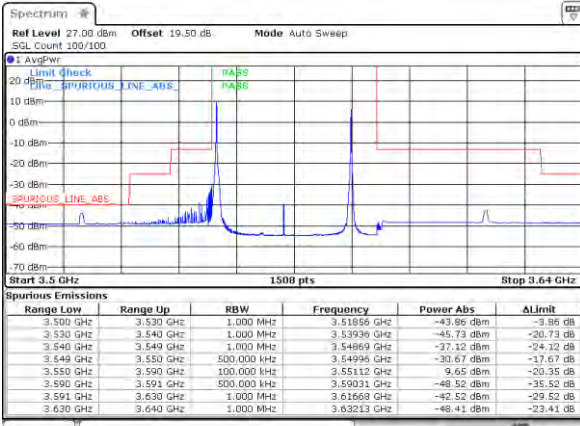

N/A

Date: 12.19.2021 11:59:52

LTE Band 48C / 20MHz+15MHz

64QAM

Lowest Band Edge / 1RB0 and 1RB74

Middle Band Edge / 1RB0 and 1RB74

Lowest Band Edge / 1RB99 and 1RB0

Middle Band Edge / 1RB99 and 1RB0

Lowest Band Edge / Full RB

Middle Band Edge / Full RB

LTE Band 48C / 20MHz+15MHz

64QAM

Highest Band Edge / 1RB0 and 1RB74

N/A

Highest Band Edge / 1RB99 and 1RB0

N/A