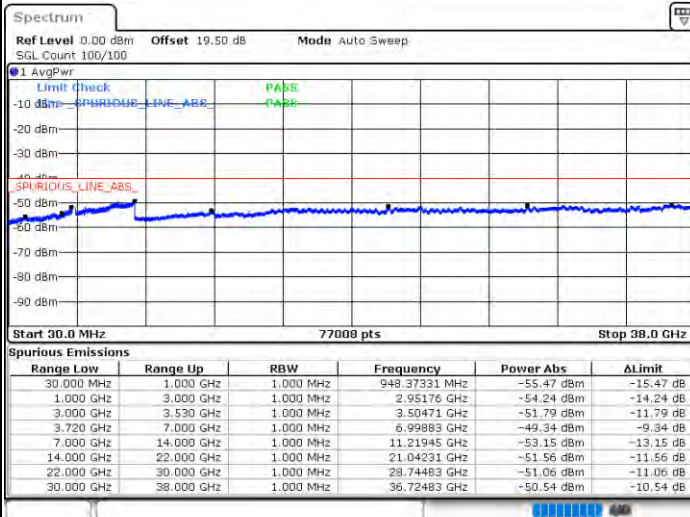

LTE Band 48C / 10MHz+20MHz

QPSK

Lowest Channel / 1RB0 and 1RB99

Lowest Channel / 1RB49 and 1RB0

Date: 22.FEB.2021 15:09:50

Date: 22.FEB.2021 15:08:19

Lowest Channel / FullRB

N/A

Date: 22.FEB.2021 15:17:27

LTE Band 48C / 10MHz+20MHz

QPSK

Middle Channel / 1RB0 and 1RB99

Middle Channel / 1RB49 and 1RB0

Date: 22.FEB.2021 15:26:34

Date: 22.FEB.2021 15:28:05

Middle Channel / FullIRB

N/A

Date: 22.FEB.2021 15:18:58

LTE Band 48C / 10MHz+20MHz

QPSK

Highest Channel / 1RB0 and 1RB99

Highest Channel / 1RB49 and 1RB0

Date: 22.FEB.2021 15:40:16

Date: 22.FEB.2021 15:42:39