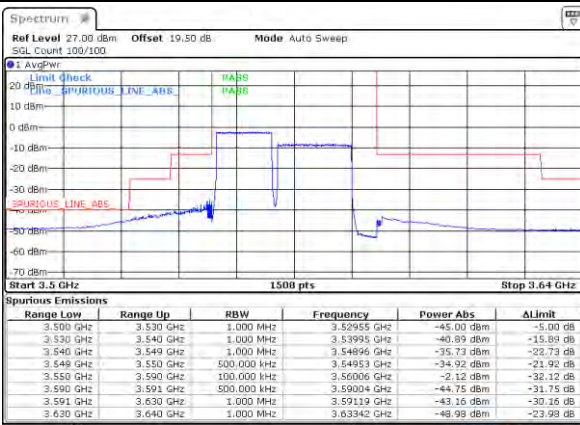

LTE Band 48C / 10MHz+20MHz

QPSK

Highest Band Edge / 1RB0 and 1RB99

N/A

Date: 18-NOV-2021 16:51:13

Highest Band Edge / 1RB49 and 1RB0

N/A

Date: 18-NOV-2021 16:57:48

Highest Band Edge / Full RB

N/A

Date: 18-NOV-2021 16:59:18

LTE Band 48C / 15MHz+20MHz

QPSK

Lowest Band Edge / 1RB0 and 1RB99

Middle Band Edge / 1RB0 and 1RB99

Lowest Band Edge / 1RB74 and 1RB0

Middle Band Edge / 1RB74 and 1RB0

Lowest Band Edge / Full RB

Middle Band Edge / Full RB

LTE Band 48C / 15MHz+20MHz

QPSK

Highest Band Edge / 1RB0 and 1RB99

N/A

Date: 17/08/2021 11:28:11