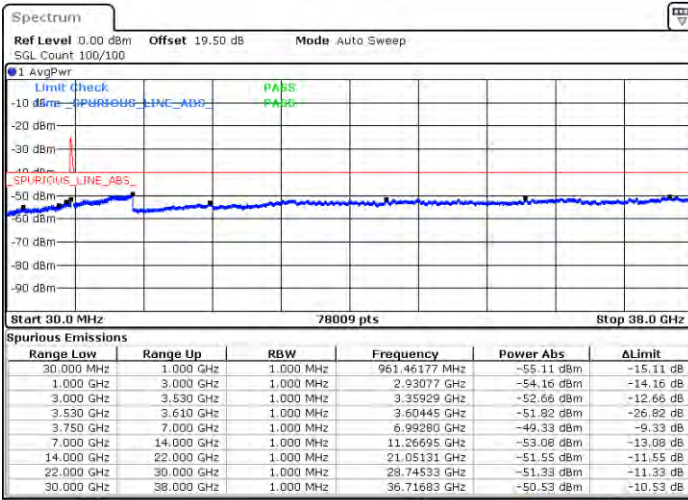

Highest Channel / 1RB74 and 1RB0

Date: 23.FEB.2021 11:11:21

Date: 23.FEB.2021 11:03:45

Highest Channel / FullIRB

N/A

Date: 23.FEB.2021 11:12:53

LTE Band 48C / 20MHz+5MHz

QPSK

Lowest Channel / 1RB0 and 1RB24

Lowest Channel / 1RB99 and 1RB0

Date: 22.FEB.2021 12:22:54

Date: 22.FEB.2021 12:21:23

Lowest Channel / FullIRB

N/A

Date: 22.FEB.2021 12:50:20

LTE Band 48C / 20MHz+5MHz

QPSK

Middle Channel / 1RB0 and 1RB24

Middle Channel / 1RB99 and 1RB0

Date: 22.FEB.2021 12:57:49

Date: 22.FEB.2021 12:59:20

Middle Channel / FullIRB

N/A

Date: 22.FEB.2021 12:59:12

LTE Band 48C / 20MHz+5MHz

QPSK

Highest Channel / 1RB0 and 1RB24

Highest Channel / 1RB99 and 1RB0

Date: 22.FEB.2021 13:29:42

Date: 22.FEB.2021 13:22:06

Highest Channel / FullIRB

N/A