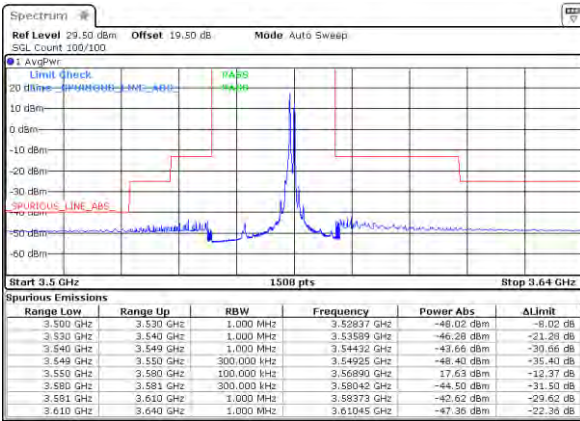

QPSK

Highest Band Edge / 1RB0 and 1RB24

N/A

Highest Band Edge / 1RB99 and 1RB0

N/A

Highest Band Edge / Full RB

N/A

LTE Band 48C / 20MHz+10MHz

QPSK

Lowest Band Edge / 1RB0 and 1RB49

Middle Band Edge / 1RB0 and 1RB49

Date: 12/08/2021 09:19:41

Date: 12/08/2021 10:18:10

Lowest Band Edge / 1RB99 and 1RB0

Middle Band Edge / 1RB99 and 1RB0

Date: 12/08/2021 09:18:22

Date: 12/08/2021 10:22:24

Lowest Band Edge / Full RB

Middle Band Edge / Full RB

Date: 12/08/2021 09:09:40

Date: 12/08/2021 10:22:23

LTE Band 48C / 20MHz+10MHz

QPSK

Highest Band Edge / 1RB0 and 1RB49