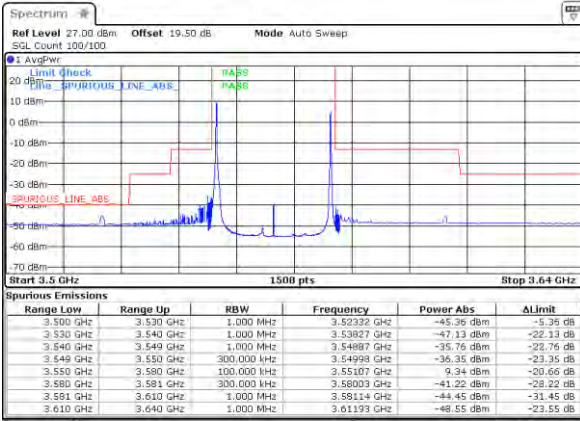

LTE Band 48C / 20MHz+10MHz

QPSK

Lowest Band Edge / 1RB0 and 1RB49

Middle Band Edge / 1RB0 and 1RB49

Date: 12/08/2021 09:19:41

Date: 12/08/2021 10:18:10