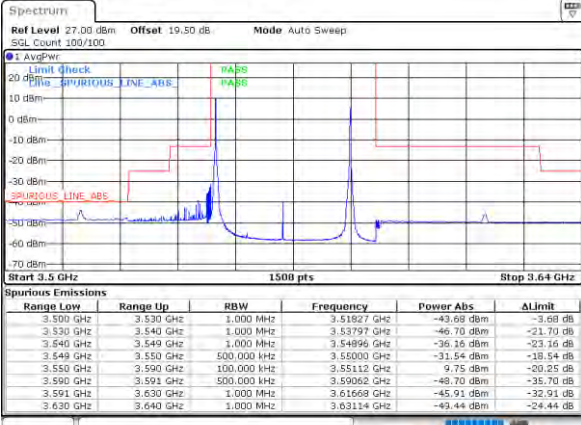

Middle Band Edge / 1RB0 and 1RB99

Lowest Band Edge / 1RB49 and 1RB0

Middle Band Edge / 1RB49 and 1RB0

Lowest Band Edge / Full RB

Middle Band Edge / Full RB

LTE Band 48C / 10MHz+20MHz

64QAM

Highest Band Edge / 1RB0 and 1RB99

LTE Band 48C / 15MHz+20MHz

64QAM

Lowest Band Edge / 1RB0 and 1RB99

Middle Band Edge / 1RB0 and 1RB99

Lowest Band Edge / 1RB74 and 1RB0

Middle Band Edge / 1RB74 and 1RB0

Lowest Band Edge / Full RB

Middle Band Edge / Full RB