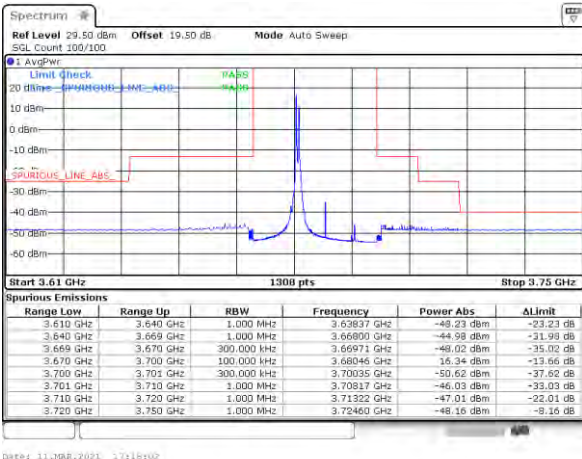

Lowest Band Edge / Full RB

Middle Band Edge / Full RB

LTE Band 48C / 5MHz+20MHz

64QAM

Highest Band Edge / 1RB0 and 1RB99

N/A

Date: 11/08/2021 17:19:40

Highest Band Edge / 1RB24 and 1RB0

N/A

Date: 11/08/2021 17:18:02

Highest Band Edge / Full RB

N/A

Date: 11/08/2021 17:20:58

LTE Band 48C / 10MHz+20MHz

64QAM

Lowest Band Edge / 1RB0 and 1RB99