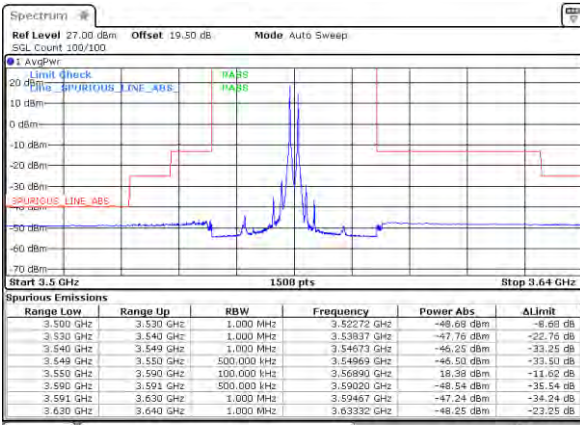

LTE Band 48C / 20MHz+15MHz

QPSK

Highest Band Edge / 1RB0 and 1RB74

N/A

Date: 17/08/2021 10:11:13

Highest Band Edge / 1RB99 and 1RB0

N/A

Date: 17/08/2021 10:23:10

Highest Band Edge / Full RB

N/A

Date: 17/08/2021 09:59:07

LTE Band 48C / 20MHz+20MHz

QPSK

Lowest Band Edge / 1RB0 and 1RB99

Middle Band Edge / 1RB0 and 1RB99

Lowest Band Edge / 1RB99 and 1RB0

Middle Band Edge / 1RB99 and 1RB0

Lowest Band Edge / Full RB

Middle Band Edge / Full RB

LTE Band 48C / 20MHz+20MHz

QPSK

Highest Band Edge / 1RB0 and 1RB99

N/A

Date: 12.19.2021 01:09:16