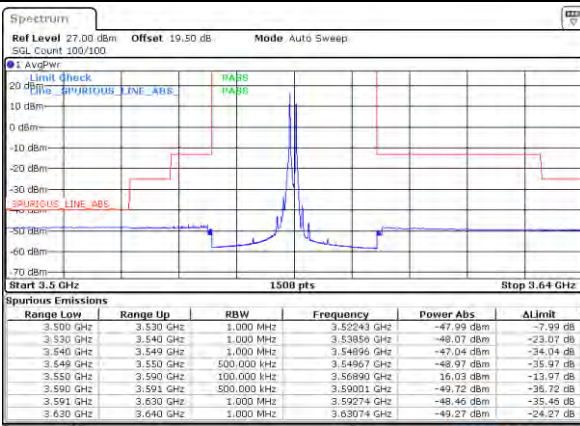

N/A

Date: 12.19.2021 11:59:52

LTE Band 48C / 20MHz+15MHz

64QAM

Lowest Band Edge / 1RB0 and 1RB74

Middle Band Edge / 1RB0 and 1RB74

Lowest Band Edge / 1RB99 and 1RB0

Middle Band Edge / 1RB99 and 1RB0

Lowest Band Edge / Full RB

Middle Band Edge / Full RB

LTE Band 48C / 20MHz+15MHz

64QAM

Highest Band Edge / 1RB0 and 1RB74

N/A

Highest Band Edge / 1RB99 and 1RB0

N/A