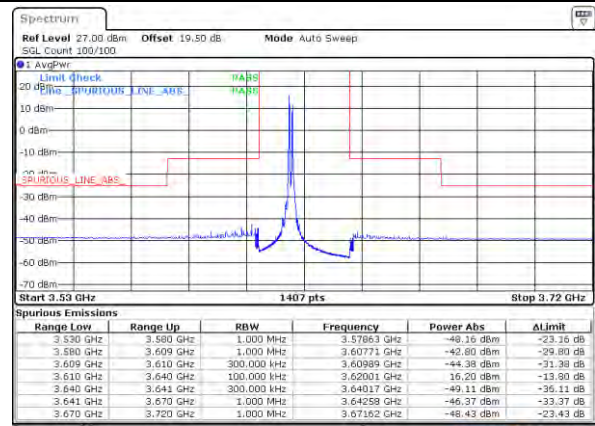

Lowest Band Edge / 1RB49 and 1RB0

Middle Band Edge / 1RB49 and 1RB0