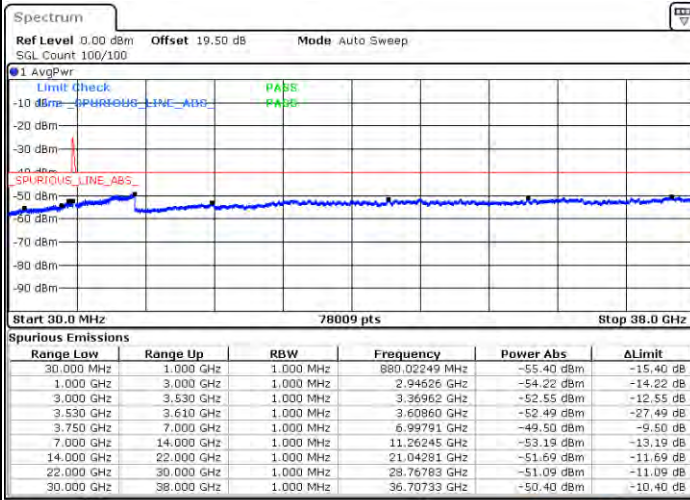

N/A

Date: 12.19.2021 01:22:52

Highest Band Edge / Full RB

N/A

Date: 12.19.2021 01:51:10

Conducted Spurious Emission

LTE Band 48C / 5MHz+20MHz

QPSK

Middle Channel / 1RB0 and 1RB99

Middle Channel / 1RB24 and 1RB0

Date: 22.FEB.2021 10:52:46

Date: 22.FEB.2021 10:54:17

Middle Channel / FullIRB

N/A

Date: 22.FEB.2021 10:45:03

LTE Band 48C / 5MHz+20MHz

QPSK

Highest Channel / 1RB0 and 1RB99

Highest Channel / 1RB24 and 1RB0

Date: 22.FEB.2021 11:24:39

Date: 22.FEB.2021 11:17:02

Highest Channel / FullIRB

N/A

Date: 22.FEB.2021 11:26:10