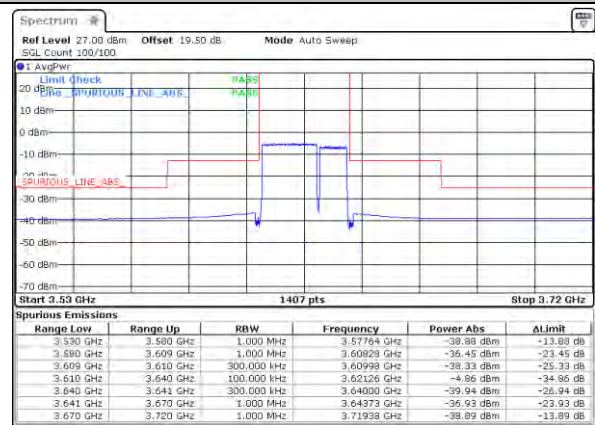

LTE Band 48C / 20MHz+10MHz

16QAM

Lowest Band Edge / 1RB0 and 1RB49

Middle Band Edge / 1RB0 and 1RB49

Lowest Band Edge / 1RB99 and 1RB0

Middle Band Edge / 1RB99 and 1RB0

Lowest Band Edge / Full RB

Middle Band Edge / Full RB

LTE Band 48C / 20MHz+10MHz

16QAM

Highest Band Edge / 1RB0 and 1RB49

N/A

Date: 12.19.2021 11:09:28

Highest Band Edge / 1RB99 and 1RB0

N/A

Date: 12.19.2021 11:09:11