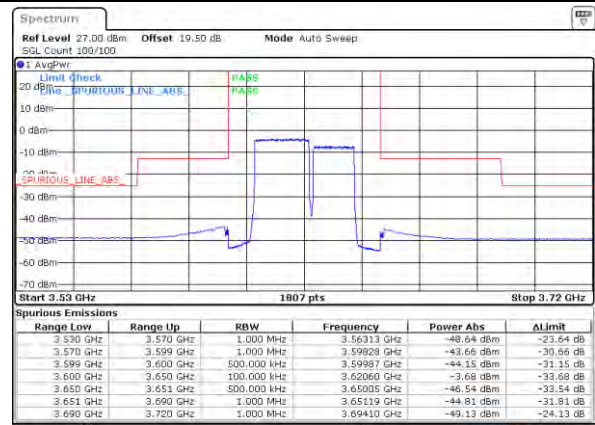

LTE Band 48C / 20MHz+15MHz

QPSK

Lowest Band Edge / 1RB0 and 1RB74

Middle Band Edge / 1RB0 and 1RB74

Lowest Band Edge / 1RB99 and 1RB0

Middle Band Edge / 1RB99 and 1RB0

Lowest Band Edge / Full RB

Middle Band Edge / Full RB

LTE Band 48C / 20MHz+15MHz

QPSK

Highest Band Edge / 1RB0 and 1RB74

N/A

Date: 17/08/2021 10:11:13

Highest Band Edge / 1RB99 and 1RB0

N/A

Date: 17/08/2021 10:23:10