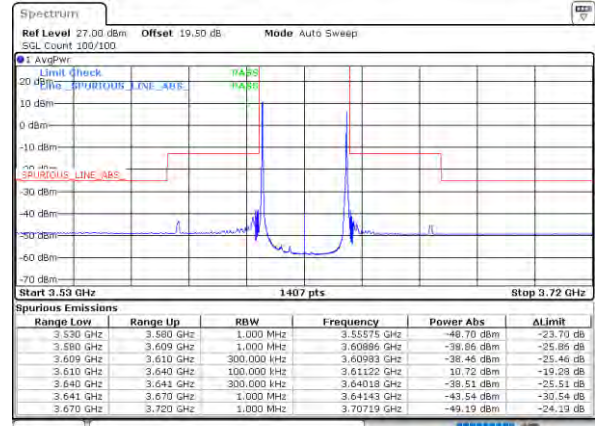

N/A

Date: 11/08/2021 17:27:29

LTE Band 48C / 10MHz+20MHz

16QAM

Lowest Band Edge / 1RB0 and 1RB99

Middle Band Edge / 1RB0 and 1RB99

Lowest Band Edge / 1RB49 and 1RB0

Middle Band Edge / 1RB49 and 1RB0