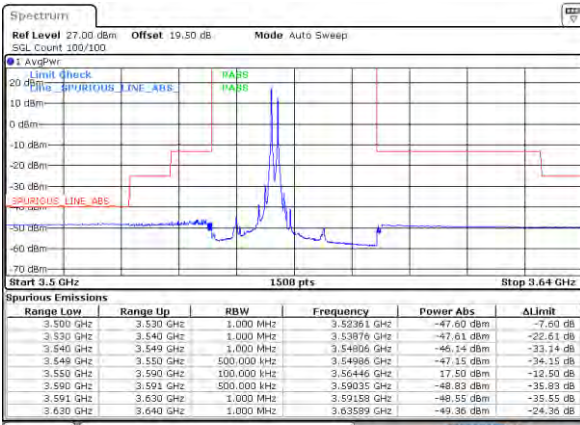

LTE Band 48C / 10MHz+20MHz

QPSK

Highest Band Edge / 1RB0 and 1RB99

N/A

Date: 18-NOV-2021 16:51:13

Highest Band Edge / 1RB49 and 1RB0

N/A

Date: 18-NOV-2021 16:57:48

Highest Band Edge / Full RB

N/A

Date: 18-NOV-2021 16:59:18

LTE Band 48C / 15MHz+20MHz

QPSK

Lowest Band Edge / 1RB0 and 1RB99

Middle Band Edge / 1RB0 and 1RB99

Lowest Band Edge / 1RB74 and 1RB0

Middle Band Edge / 1RB74 and 1RB0

Lowest Band Edge / Full RB

Middle Band Edge / Full RB

LTE Band 48C / 15MHz+20MHz

QPSK

Highest Band Edge / 1RB0 and 1RB99

N/A

Date: 17/08/2021 11:28:11