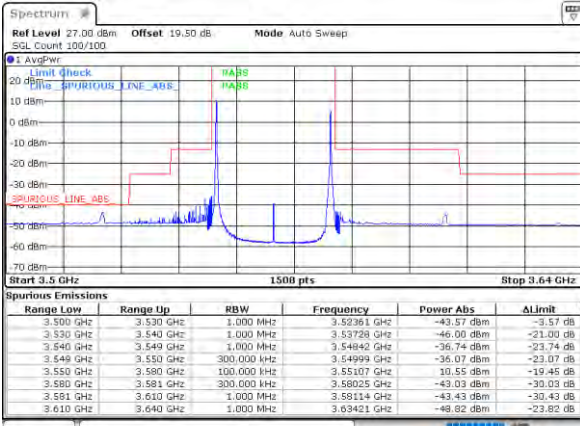

N/A

Date: 11/08/2021 17:18:02

Highest Band Edge / Full RB

N/A

Date: 11/08/2021 17:20:58

LTE Band 48C / 10MHz+20MHz

64QAM

Lowest Band Edge / 1RB0 and 1RB99

Middle Band Edge / 1RB0 and 1RB99

Lowest Band Edge / 1RB49 and 1RB0

Middle Band Edge / 1RB49 and 1RB0

Lowest Band Edge / Full RB

Middle Band Edge / Full RB

LTE Band 48C / 10MHz+20MHz

64QAM

Highest Band Edge / 1RB0 and 1RB99