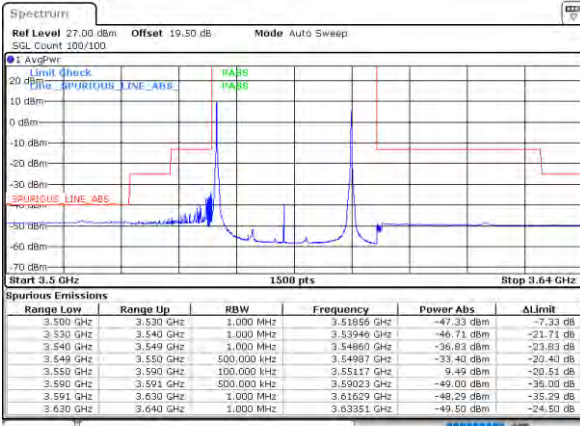

LTE Band 48C / 10MHz+20MHz

QPSK

Highest Band Edge / 1RB0 and 1RB99

N/A

Date: 18-NOV-2021 16:51:13

Highest Band Edge / 1RB49 and 1RB0

N/A

Date: 18-NOV-2021 16:57:48

Highest Band Edge / Full RB

N/A

Date: 18-NOV-2021 16:59:18

LTE Band 48C / 15MHz+20MHz

QPSK

Lowest Band Edge / 1RB0 and 1RB99

Middle Band Edge / 1RB0 and 1RB99

Lowest Band Edge / 1RB74 and 1RB0

Middle Band Edge / 1RB74 and 1RB0

Lowest Band Edge / Full RB

Middle Band Edge / Full RB

LTE Band 48C / 15MHz+20MHz

QPSK

Highest Band Edge / 1RB0 and 1RB99

N/A

Date: 17/08/2021 11:28:11