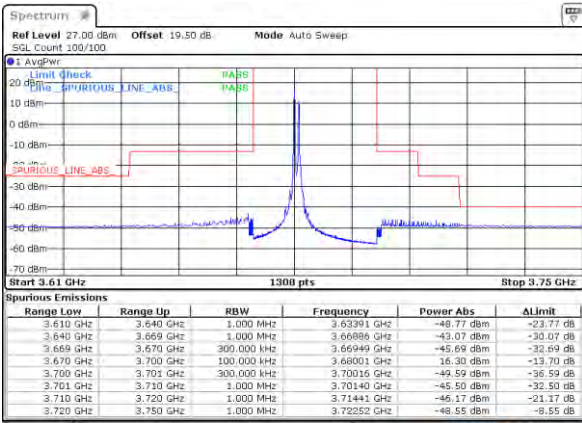

Highest Band Edge / 1RB49 and 1RB0

N/A

Date: 18-NOV-2021 17:02:42