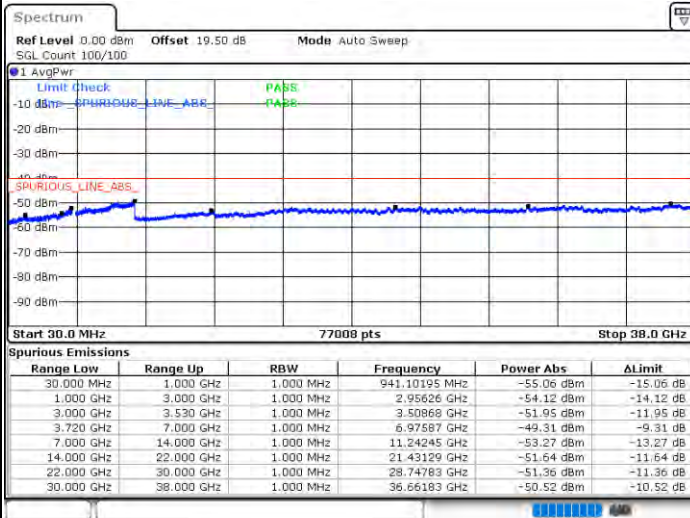

LTE Band 48C / 10MHz+20MHz

QPSK

Lowest Channel / 1RB0 and 1RB99

Lowest Channel / 1RB49 and 1RB0

Date: 22.FEB.2021 15:09:50

Date: 22.FEB.2021 15:08:19

Lowest Channel / FullRB

N/A

Date: 22.FEB.2021 15:17:27

LTE Band 48C / 10MHz+20MHz

QPSK

Middle Channel / 1RB0 and 1RB99

Middle Channel / 1RB49 and 1RB0

Date: 22.FEB.2021 15:26:34

Date: 22.FEB.2021 15:28:05

Middle Channel / FullIRB

N/A

Date: 22.FEB.2021 15:18:58

LTE Band 48C / 10MHz+20MHz

QPSK

Highest Channel / 1RB0 and 1RB99

Highest Channel / 1RB49 and 1RB0

Date: 22.FEB.2021 15:40:16

Date: 22.FEB.2021 15:42:39

Highest Channel / FullIRB

N/A

Date: 22.FEB.2021 15:41:47

LTE Band 48C / 15MHz+20MHz

QPSK

Lowest Channel / 1RB0 and 1RB99

Lowest Channel / 1RB74 and 1RB0

Date: 23.FEB.2021 10:01:29