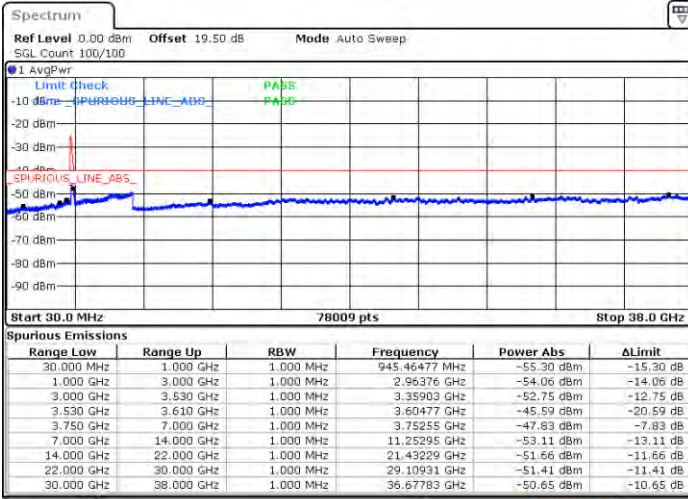

Date: 23.FEB.2021 10:39:25

Date: 23.FEB.2021 10:40:57

Middle Channel / FullIRB

N/A

Date: 23.FEB.2021 10:31:48

LTE Band 48C / 15MHz+20MHz

QPSK

Highest Channel / 1RB0 and 1RB99

Highest Channel / 1RB74 and 1RB0

Date: 23.FEB.2021 11:11:21

Date: 23.FEB.2021 11:03:45

Highest Channel / FullIRB

N/A

Date: 23.FEB.2021 11:12:53

LTE Band 48C / 20MHz+5MHz

QPSK

Lowest Channel / 1RB0 and 1RB24

Lowest Channel / 1RB99 and 1RB0

Date: 22.FEB.2021 12:22:54

Date: 22.FEB.2021 12:21:23

Lowest Channel / FullIRB

N/A

Date: 22.FEB.2021 12:50:20

LTE Band 48C / 20MHz+5MHz