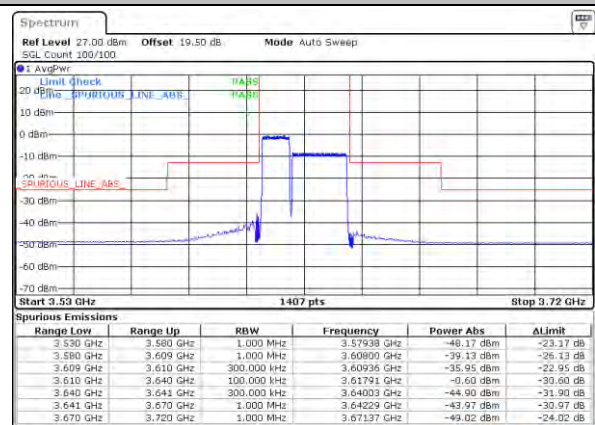

N/A

Date: 11/08/2021 17:18:02

Highest Band Edge / Full RB

N/A

Date: 11/08/2021 17:20:58

LTE Band 48C / 10MHz+20MHz

64QAM

Lowest Band Edge / 1RB0 and 1RB99

Middle Band Edge / 1RB0 and 1RB99

Lowest Band Edge / 1RB49 and 1RB0

Middle Band Edge / 1RB49 and 1RB0

Lowest Band Edge / Full RB

Middle Band Edge / Full RB

LTE Band 48C / 10MHz+20MHz

64QAM

Highest Band Edge / 1RB0 and 1RB99