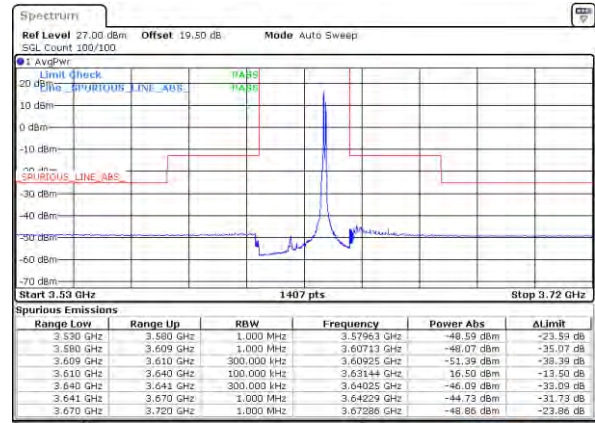

Lowest Band Edge / 1RB99 and 1RB0

Middle Band Edge / 1RB99 and 1RB0