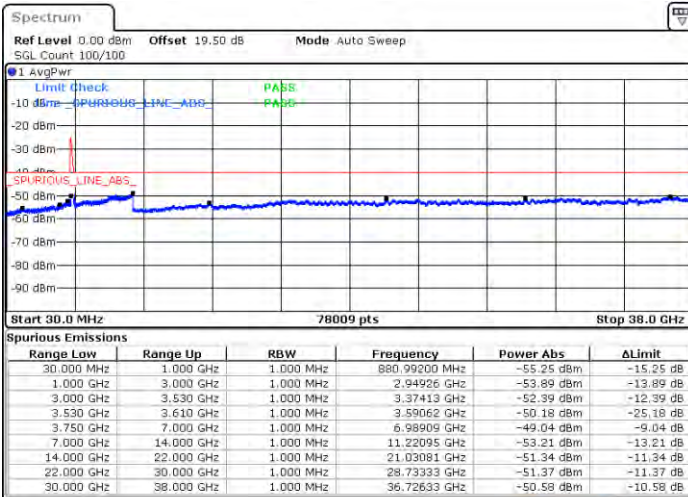

Lowest Channel / 1RB0 and 1RB24

Lowest Channel / 1RB99 and 1RB0

Date: 22.FEB.2021 12:22:54

Date: 22.FEB.2021 12:21:23

Lowest Channel / FullIRB

N/A

Date: 22.FEB.2021 12:50:20

LTE Band 48C / 20MHz+5MHz

LTE Band 48C / 20MHz+5MHz

QPSK

Highest Channel / 1RB0 and 1RB24

Highest Channel / 1RB99 and 1RB0

Date: 22.FEB.2021 13:29:42

Date: 22.FEB.2021 13:22:06

Highest Channel / FullIRB

N/A

Date: 22.FEB.2021 13:31:12

LTE Band 48C / 20MHz+10MHz

QPSK

Lowest Channel / 1RB0 and 1RB49

Lowest Channel / 1RB99 and 1RB0

Date: 22.FEB.2021 16:10:25

Date: 22.FEB.2021 16:08:54

Lowest Channel / FullIRB