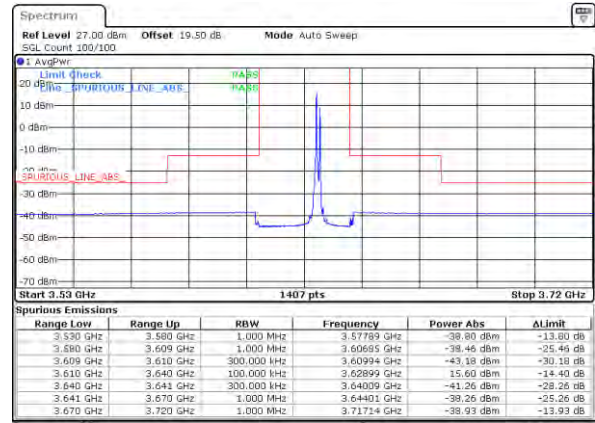

Highest Band Edge / 1RB99 and 1RB0

N/A

Date: 18.MAR.2021 15:17:28

Highest Band Edge / Full RB

N/A

Date: 18.MAR.2021 15:05:06

LTE Band 48C / 20MHz+10MHz

64QAM

Lowest Band Edge / 1RB0 and 1RB49

Middle Band Edge / 1RB0 and 1RB49

Lowest Band Edge / 1RB99 and 1RB0

Middle Band Edge / 1RB99 and 1RB0

Lowest Band Edge / Full RB

Middle Band Edge / Full RB

LTE Band 48C / 20MHz+10MHz