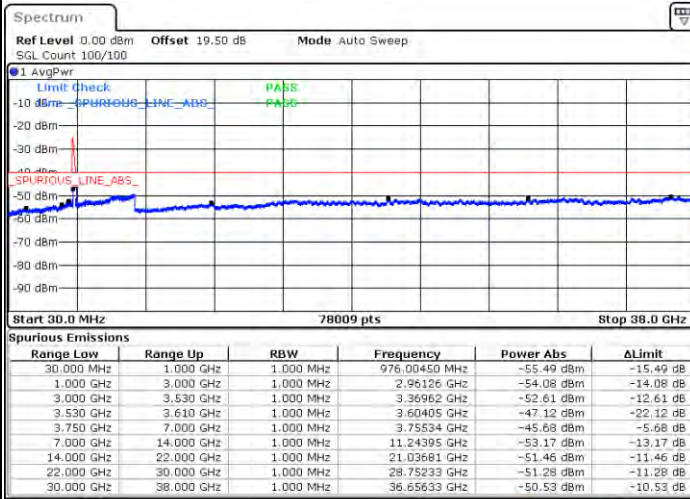

Middle Channel / 1RB0 and 1RB99

Middle Channel / 1RB24 and 1RB0

Date: 22.FEB.2021 10:52:46

Date: 22.FEB.2021 10:54:17

Middle Channel / FullIRB

N/A

Date: 22.FEB.2021 10:45:03

LTE Band 48C / 5MHz+20MHz

QPSK

Highest Channel / 1RB0 and 1RB99

Highest Channel / 1RB24 and 1RB0

Date: 22.FEB.2021 11:24:39

Date: 22.FEB.2021 11:17:02

Highest Channel / FullIRB

N/A

Date: 22.FEB.2021 11:26:10

LTE Band 48C / 10MHz+20MHz

QPSK

Lowest Channel / 1RB0 and 1RB99

Lowest Channel / 1RB49 and 1RB0

Date: 22.FEB.2021 15:09:50

Date: 22.FEB.2021 15:08:19

Lowest Channel / FullRB

N/A