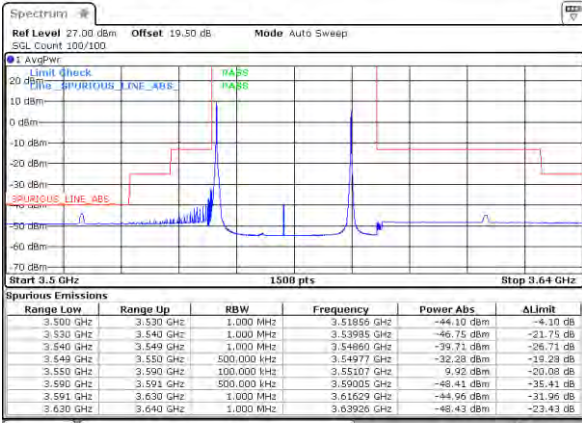

LTE Band 48C / 20MHz+10MHz

16QAM

Highest Band Edge / 1RB0 and 1RB49

N/A

Date: 12.19.2021 11:09:28

Highest Band Edge / 1RB99 and 1RB0

N/A

Date: 12.19.2021 11:09:11

Highest Band Edge / Full RB

N/A

Date: 12.19.2021 10:59:53

LTE Band 48C / 20MHz+15MHz

16QAM

Lowest Band Edge / 1RB0 and 1RB74

Middle Band Edge / 1RB0 and 1RB74

Lowest Band Edge / 1RB99 and 1RB0

Middle Band Edge / 1RB99 and 1RB0

Lowest Band Edge / Full RB

Middle Band Edge / Full RB

LTE Band 48C / 20MHz+15MHz

16QAM

Highest Band Edge / 1RB0 and 1RB74

N/A

Date: 17/08/2021 10:09:55