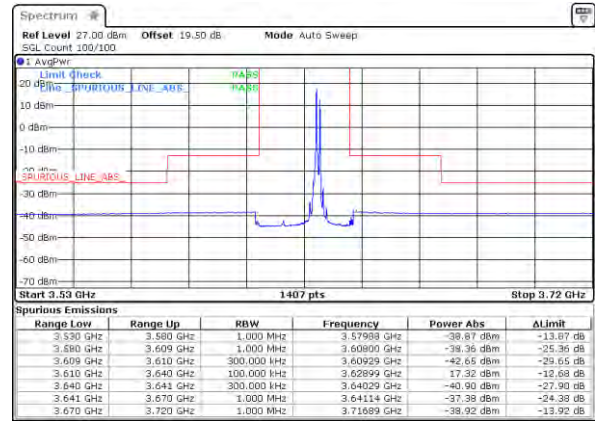

QPSK

Highest Band Edge / 1RB0 and 1RB24

N/A

Highest Band Edge / 1RB99 and 1RB0

N/A

Highest Band Edge / Full RB

N/A

LTE Band 48C / 20MHz+10MHz

QPSK

Lowest Band Edge / 1RB0 and 1RB49

Middle Band Edge / 1RB0 and 1RB49

Date: 12/08/2021 09:19:41

Date: 12/08/2021 10:18:10

Lowest Band Edge / 1RB99 and 1RB0

Middle Band Edge / 1RB99 and 1RB0

Date: 12/08/2021 09:18:22

Date: 12/08/2021 10:22:24

Lowest Band Edge / Full RB

Middle Band Edge / Full RB

Date: 12/08/2021 09:09:40

Date: 12/08/2021 10:22:23

LTE Band 48C / 20MHz+10MHz

QPSK

Highest Band Edge / 1RB0 and 1RB49