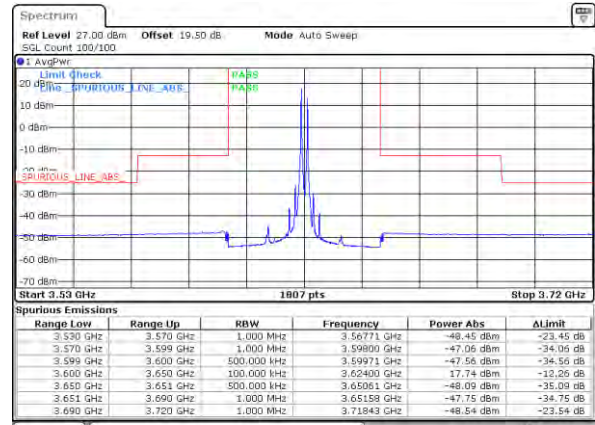

LTE Band 48C / 20MHz+15MHz

QPSK

Highest Band Edge / 1RB0 and 1RB74

N/A

Date: 17/08/2021 10:11:13

Highest Band Edge / 1RB99 and 1RB0

N/A

Date: 17/08/2021 10:23:10

Highest Band Edge / Full RB

N/A

Date: 17/08/2021 09:59:07

LTE Band 48C / 20MHz+20MHz

QPSK

Lowest Band Edge / 1RB0 and 1RB99

Middle Band Edge / 1RB0 and 1RB99

Lowest Band Edge / 1RB99 and 1RB0

Middle Band Edge / 1RB99 and 1RB0

Lowest Band Edge / Full RB

Middle Band Edge / Full RB

LTE Band 48C / 20MHz+20MHz

QPSK

Highest Band Edge / 1RB0 and 1RB99

N/A

Date: 12.19.2021 01:09:16