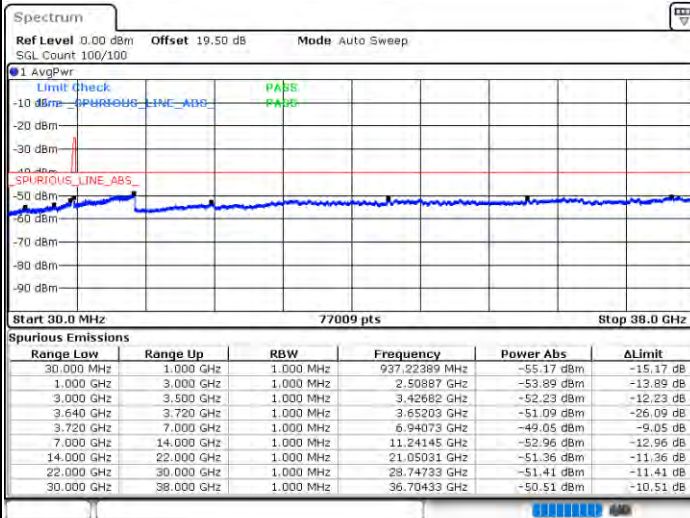

LTE Band 48C / 20MHz+5MHz

QPSK

Highest Channel / 1RB0 and 1RB24

Highest Channel / 1RB99 and 1RB0

Date: 22.FEB.2021 13:29:42

Date: 22.FEB.2021 13:22:06

Highest Channel / FullIRB

N/A

Date: 22.FEB.2021 13:31:12

LTE Band 48C / 20MHz+10MHz

QPSK

Lowest Channel / 1RB0 and 1RB49

Lowest Channel / 1RB99 and 1RB0

Date: 22.FEB.2021 16:10:25

Date: 22.FEB.2021 16:08:54

Lowest Channel / FullIRB

N/A

Date: 22.FEB.2021 16:18:01

LTE Band 48C / 20MHz+10MHz

QPSK

Middle Channel / 1RB0 and 1RB49

Middle Channel / 1RB99 and 1RB0

Date: 22.FEB.2021 16:45:16

Date: 22.FEB.2021 16:55:11

Middle Channel / FullIRB

N/A

Date: 22.FEB.2021 16:58:00

LTE Band 48C / 20MHz+10MHz

QPSK

Highest Channel / 1RB0 and 1RB49

Highest Channel / 1RB99 and 1RB0

Date: 23.FEB.2021 14:23:34