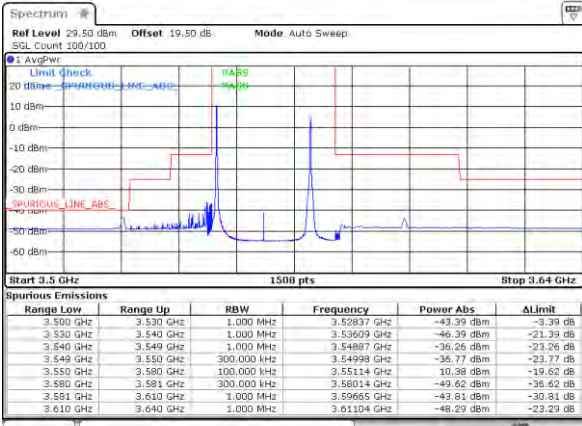

N/A

Date: 12.19.2021 01:19:22

LTE Band 48C / 5MHz+20MHz

64QAM

Lowest Band Edge / 1RB0 and 1RB99

Middle Band Edge / 1RB0 and 1RB99

Lowest Band Edge / 1RB24 and 1RB0

Middle Band Edge / 1RB24 and 1RB0

Lowest Band Edge / Full RB

Middle Band Edge / Full RB

LTE Band 48C / 5MHz+20MHz

64QAM

Highest Band Edge / 1RB0 and 1RB99

N/A

Date: 11/08/2021 17:19:40

Highest Band Edge / 1RB24 and 1RB0