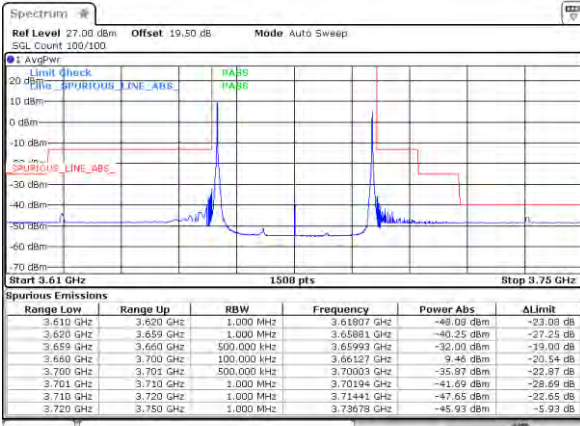

Highest Band Edge / Full RB

N/A

Date: 17/08/2021 09:59:07

LTE Band 48C / 20MHz+20MHz

QPSK

Lowest Band Edge / 1RB0 and 1RB99

Middle Band Edge / 1RB0 and 1RB99

Lowest Band Edge / 1RB99 and 1RB0

Middle Band Edge / 1RB99 and 1RB0

Lowest Band Edge / Full RB

Middle Band Edge / Full RB

LTE Band 48C / 20MHz+20MHz

QPSK

Highest Band Edge / 1RB0 and 1RB99

N/A

Date: 12.19.2021 01:09:16

Highest Band Edge / 1RB99 and 1RB0

N/A

Date: 12.19.2021 01:14:16

Highest Band Edge / Full RB

N/A

Date: 12.19.2021 00:50:13

LTE Band 48C / 5MHz+20MHz

16QAM