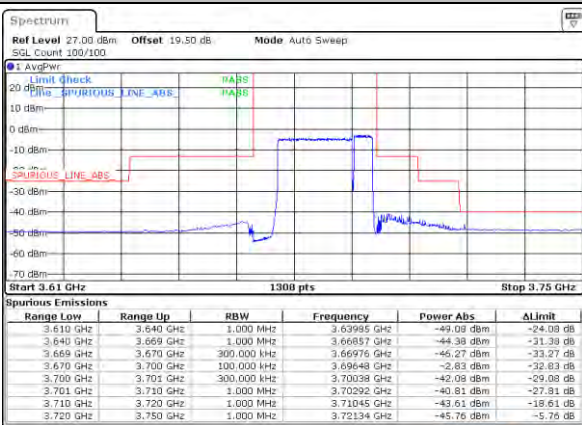

Middle Band Edge / 1RB99 and 1RB0

Lowest Band Edge / Full RB

Middle Band Edge / Full RB

LTE Band 48C / 20MHz+5MHz

64QAM

Highest Band Edge / 1RB0 and 1RB24

N/A

Date: 18.MAR.2021 15:05:44

Highest Band Edge / 1RB99 and 1RB0

N/A

Date: 18.MAR.2021 15:17:28

Highest Band Edge / Full RB

N/A

Date: 18.MAR.2021 15:05:06

LTE Band 48C / 20MHz+10MHz

64QAM

Lowest Band Edge / 1RB0 and 1RB49

Middle Band Edge / 1RB0 and 1RB49

Lowest Band Edge / 1RB99 and 1RB0

Middle Band Edge / 1RB99 and 1RB0

Lowest Band Edge / Full RB

Middle Band Edge / Full RB

LTE Band 48C / 20MHz+10MHz