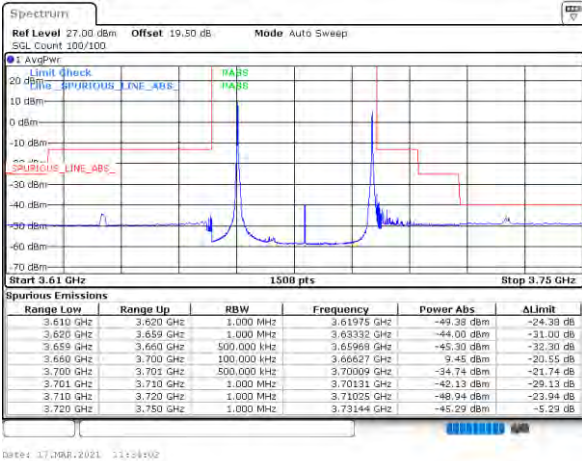

LTE Band 48C / 15MHz+20MHz

16QAM

Highest Band Edge / 1RB0 and 1RB99

N/A