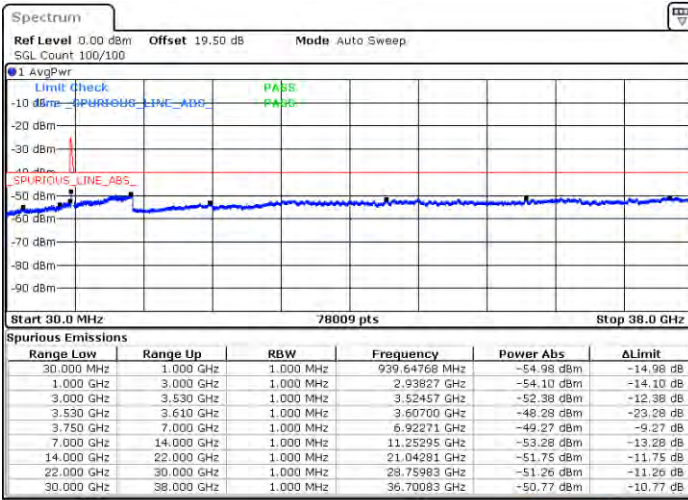

Highest Channel / FullIRB

N/A

Date: 22.FEB.2021 15:41:47

LTE Band 48C / 15MHz+20MHz

QPSK

Lowest Channel / 1RB0 and 1RB99

Lowest Channel / 1RB74 and 1RB0

Date: 23.FEB.2021 10:01:29

Date: 23.FEB.2021 09:59:58

Lowest Channel / FullRB

N/A

Date: 23.FEB.2021 10:09:06

LTE Band 48C / 15MHz+20MHz

QPSK

Middle Channel / 1RB0 and 1RB99

Middle Channel / 1RB74 and 1RB0

Date: 23.FEB.2021 10:39:25

Date: 23.FEB.2021 10:40:57

Middle Channel / FullIRB

N/A

Date: 23.FEB.2021 10:31:48

LTE Band 48C / 15MHz+20MHz

QPSK

Highest Channel / 1RB0 and 1RB99

Highest Channel / 1RB74 and 1RB0

Date: 23.FEB.2021 11:11:21

Date: 23.FEB.2021 11:03:45

Highest Channel / FullIRB

N/A

Date: 23.FEB.2021 11:12:53

LTE Band 48C / 20MHz+5MHz

QPSK