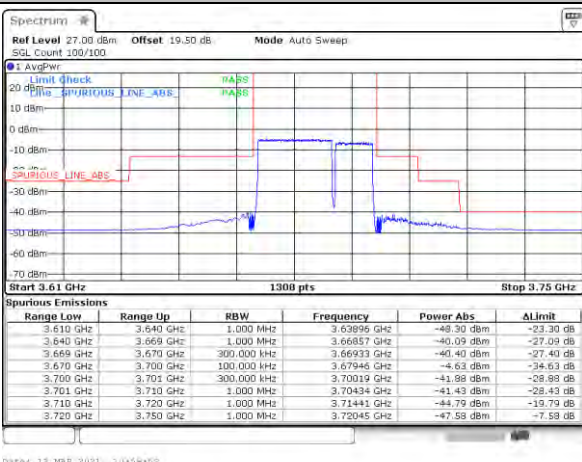

Lowest Band Edge / 1RB0 and 1RB49

Middle Band Edge / 1RB0 and 1RB49

Lowest Band Edge / 1RB99 and 1RB0

Middle Band Edge / 1RB99 and 1RB0

Lowest Band Edge / Full RB

Middle Band Edge / Full RB

LTE Band 48C / 20MHz+10MHz

N/A

Date: 12.19.2021 11:59:52

LTE Band 48C / 20MHz+15MHz

64QAM

Lowest Band Edge / 1RB0 and 1RB74

Middle Band Edge / 1RB0 and 1RB74

Lowest Band Edge / 1RB99 and 1RB0

Middle Band Edge / 1RB99 and 1RB0