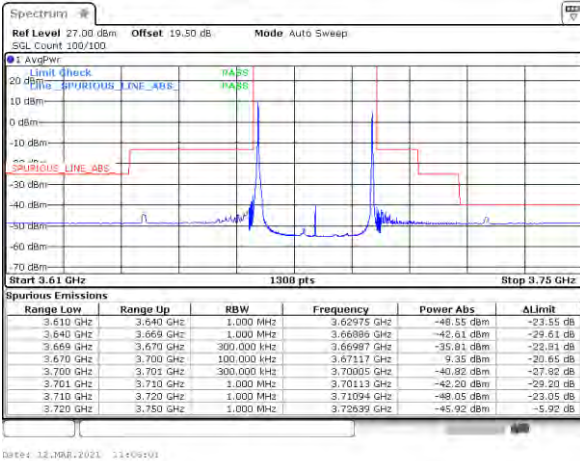

LTE Band 48C / 20MHz+10MHz

QPSK

Highest Band Edge / 1RB0 and 1RB49

N/A

Date: 12.19.2021 11:09:01