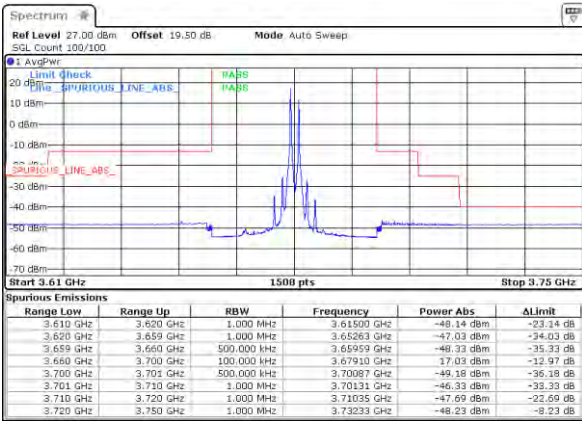

Highest Band Edge / 1RB99 and 1RB0

N/A

Date: 12.19.2021 01:10:47