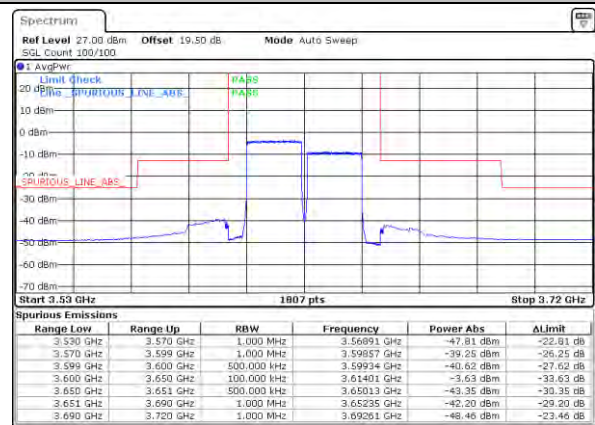

LTE Band 48C / 20MHz+15MHz

QPSK

Highest Band Edge / 1RB0 and 1RB74

N/A

Date: 17/08/2021 10:11:13

Highest Band Edge / 1RB99 and 1RB0

N/A

Date: 17/08/2021 10:23:10

Highest Band Edge / Full RB

N/A

Date: 17/08/2021 09:59:07

LTE Band 48C / 20MHz+20MHz

QPSK

Lowest Band Edge / 1RB0 and 1RB99

Middle Band Edge / 1RB0 and 1RB99

Lowest Band Edge / 1RB99 and 1RB0

Middle Band Edge / 1RB99 and 1RB0

Lowest Band Edge / Full RB

Middle Band Edge / Full RB

LTE Band 48C / 20MHz+20MHz

QPSK

Highest Band Edge / 1RB0 and 1RB99

N/A

Date: 12.19.2021 01:09:16