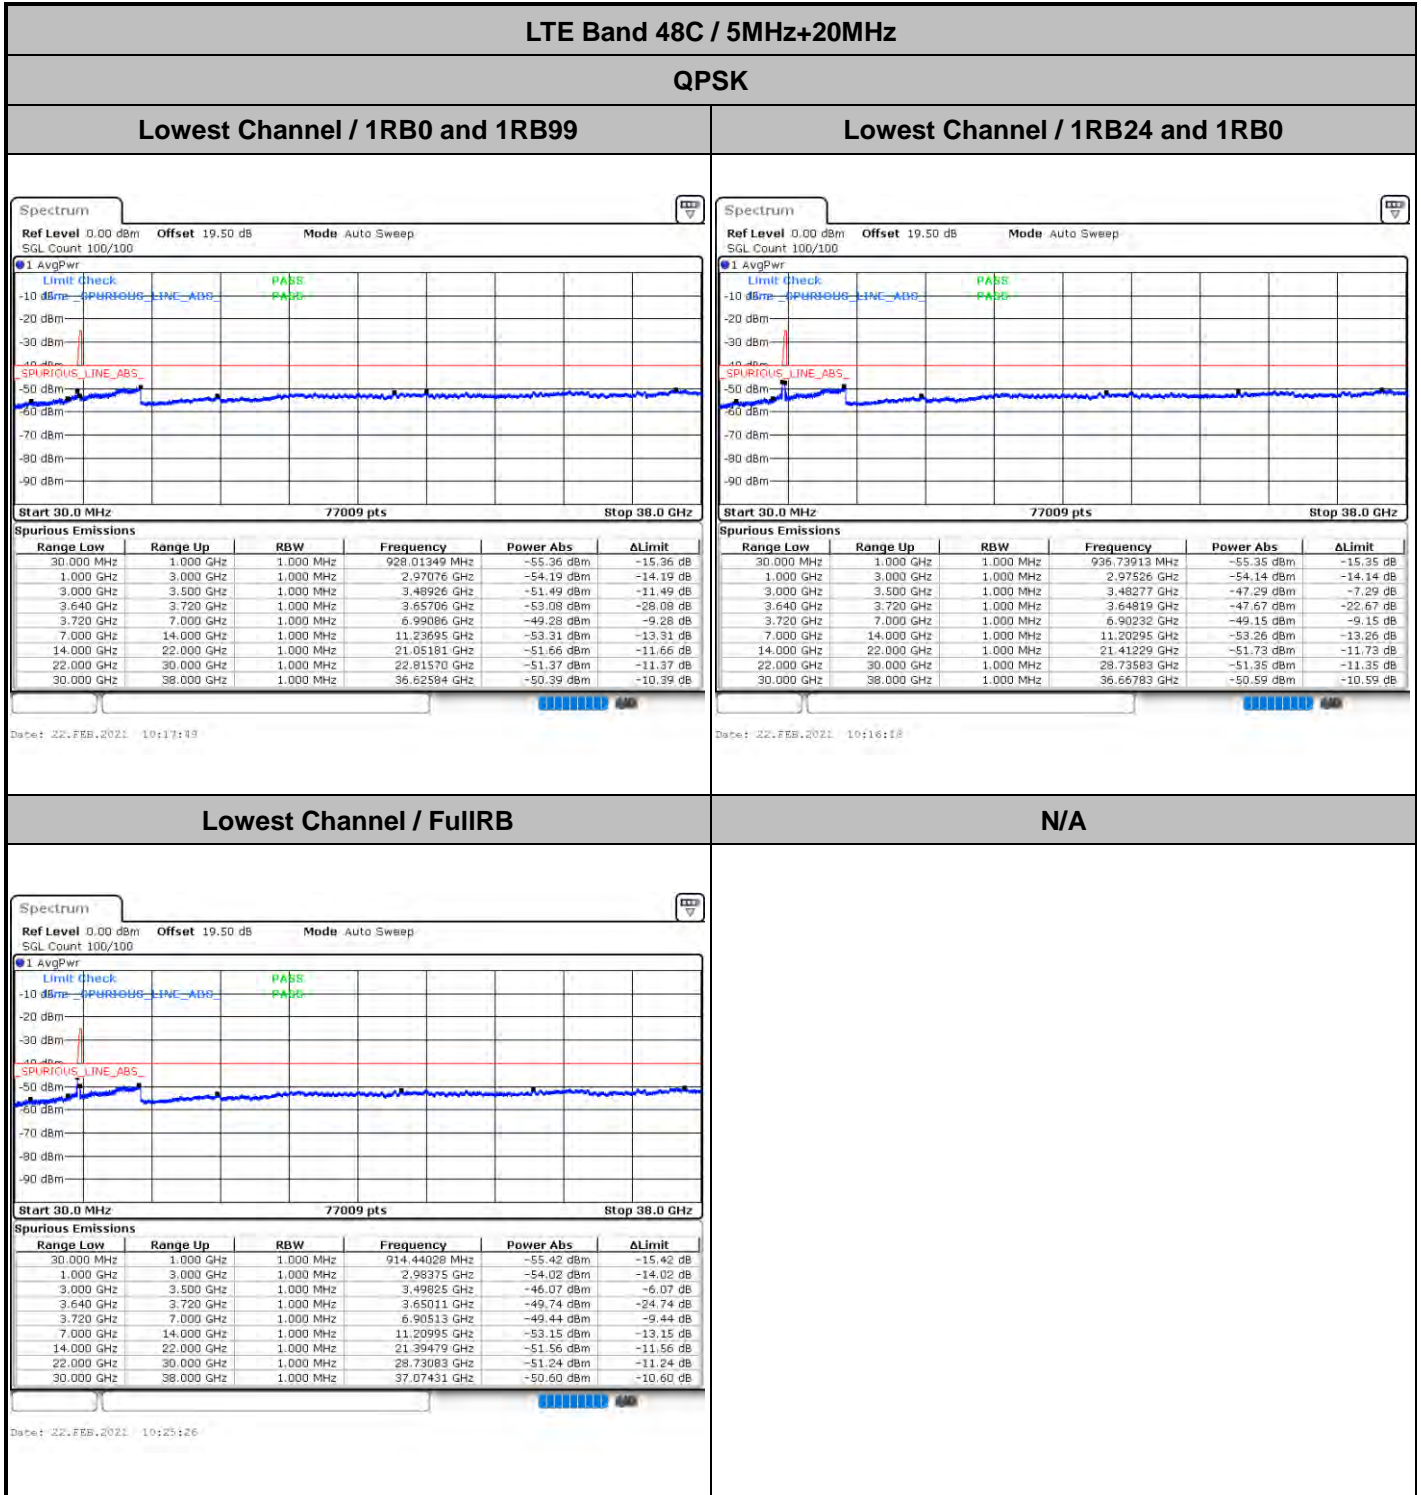

Lowest Band Edge / Full RB

Middle Band Edge / Full RB

LTE Band 48C / 20MHz+20MHz

64QAM

Highest Band Edge / 1RB0 and 1RB99

N/A

Date: 12.19.2021 01:04:55

Highest Band Edge / 1RB99 and 1RB0

N/A

Date: 12.19.2021 01:22:52

Highest Band Edge / Full RB

N/A

Date: 12.19.2021 01:51:10

Conducted Spurious Emission

LTE Band 48C / 5MHz+20MHz

QPSK

Middle Channel / 1RB0 and 1RB99

Middle Channel / 1RB24 and 1RB0

Date: 22.FEB.2021 10:52:46

Date: 22.FEB.2021 10:54:17

Middle Channel / FullIRB

N/A

Date: 22.FEB.2021 10:45:03

LTE Band 48C / 5MHz+20MHz