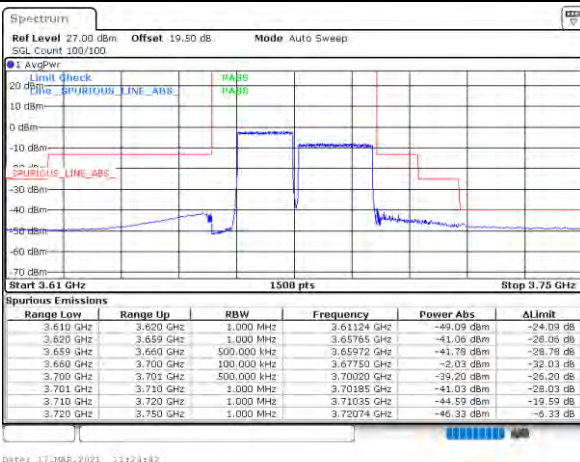

Middle Band Edge / 1RB74 and 1RB0

Lowest Band Edge / Full RB

Middle Band Edge / Full RB

LTE Band 48C / 15MHz+20MHz

QPSK

Highest Band Edge / 1RB0 and 1RB99

N/A

Date: 17/08/2021 11:28:11

Highest Band Edge / 1RB74 and 1RB0

N/A

Date: 17/08/2021 11:29:22

Highest Band Edge / Full RB

N/A

Date: 17/08/2021 11:24:42

LTE Band 48C/ 20MHz+5MHz

QPSK

Lowest Band Edge / 1RB0 and 1RB24

Middle Band Edge / 1RB0 and 1RB24

Lowest Band Edge / 1RB99 and 1RB0

Middle Band Edge / 1RB99 and 1RB0

Lowest Band Edge / Full RB

Middle Band Edge / Full RB

LTE Band 48C / 20MHz+5MHz

QPSK

Highest Band Edge / 1RB0 and 1RB24

N/A

Highest Band Edge / 1RB99 and 1RB0

N/A

Highest Band Edge / Full RB

N/A

LTE Band 48C / 20MHz+10MHz