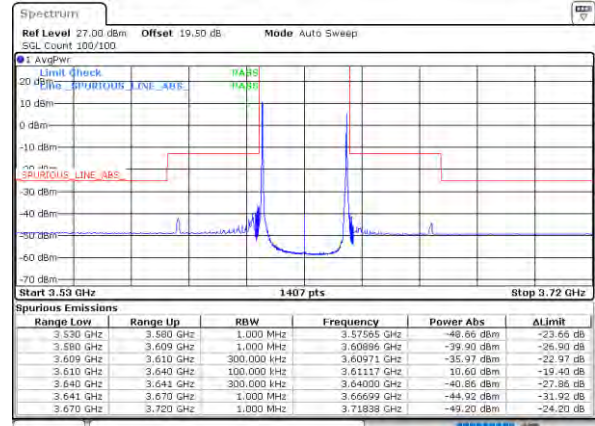

LTE Band 48C / 10MHz+20MHz

64QAM

Lowest Band Edge / 1RB0 and 1RB99

Middle Band Edge / 1RB0 and 1RB99