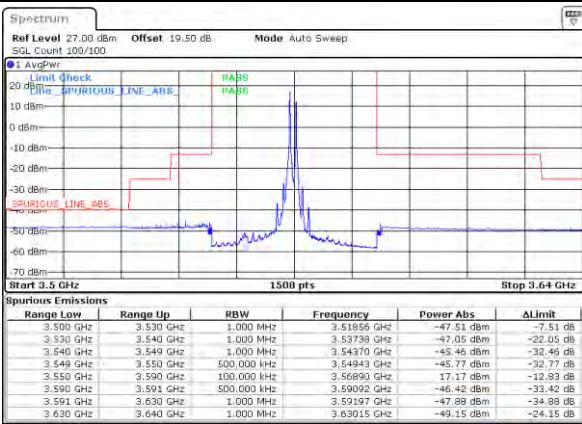

Lowest Band Edge / 1RB99 and 1RB0

Middle Band Edge / 1RB99 and 1RB0