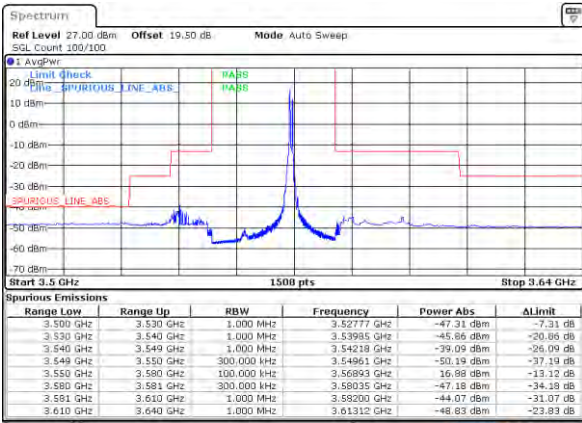

N/A

Highest Band Edge / 1RB74 and 1RB0

N/A

Highest Band Edge / Full RB

N/A

LTE Band 48C/ 20MHz+5MHz

16QAM

Lowest Band Edge / 1RB0 and 1RB24

Middle Band Edge / 1RB0 and 1RB24

Lowest Band Edge / 1RB99 and 1RB0

Middle Band Edge / 1RB99 and 1RB0

Lowest Band Edge / Full RB

Middle Band Edge / Full RB

LTE Band 48C / 20MHz+5MHz

16QAM

Highest Band Edge / 1RB0 and 1RB24