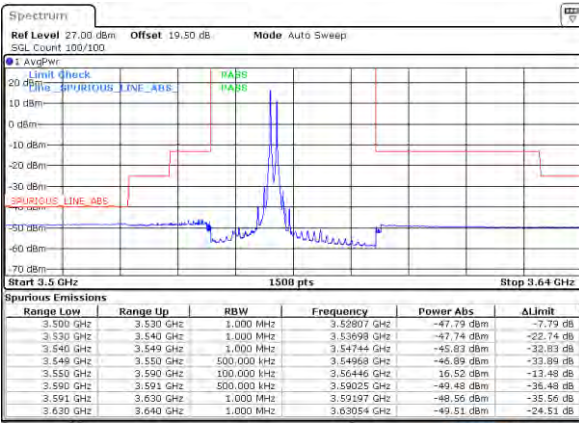

N/A

Date: 18-Nov-2021 16:50:25

Highest Band Edge / Full RB

N/A

Date: 18-Nov-2021 16:41:13

LTE Band 48C / 15MHz+20MHz

16QAM

Lowest Band Edge / 1RB0 and 1RB99

Middle Band Edge / 1RB0 and 1RB99

Lowest Band Edge / 1RB74 and 1RB0

Middle Band Edge / 1RB74 and 1RB0

Lowest Band Edge / Full RB

Middle Band Edge / Full RB

LTE Band 48C / 15MHz+20MHz

16QAM

Highest Band Edge / 1RB0 and 1RB99