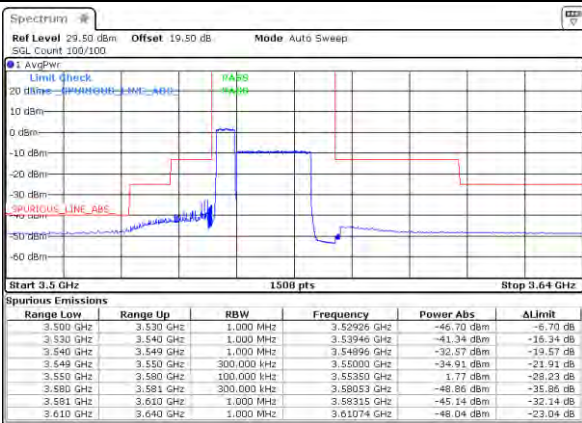

Highest Band Edge / 1RB99 and 1RB0

N/A

Date: 12.19.2021 01:14:16

Highest Band Edge / Full RB

N/A

Date: 12.19.2021 00:50:13

LTE Band 48C / 5MHz+20MHz

16QAM

Lowest Band Edge / 1RB0 and 1RB99

Middle Band Edge / 1RB0 and 1RB99

Lowest Band Edge / 1RB24 and 1RB0

Middle Band Edge / 1RB24 and 1RB0

Lowest Band Edge / Full RB

Middle Band Edge / Full RB

LTE Band 48C / 5MHz+20MHz