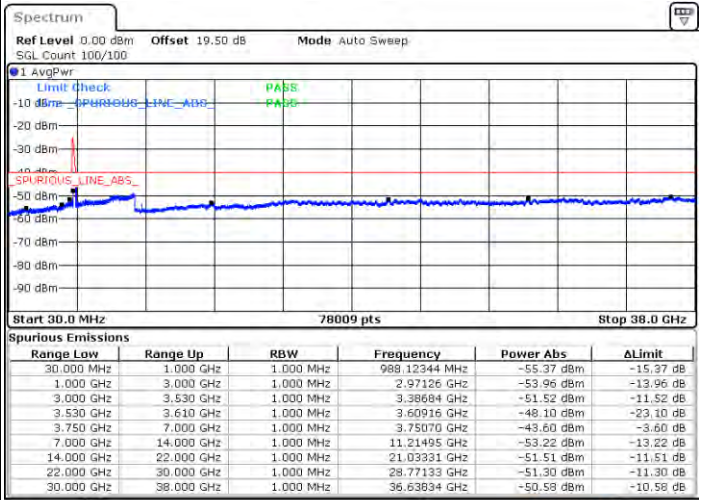

Lowest Channel / 1RB0 and 1RB24

Lowest Channel / 1RB99 and 1RB0

Date: 22.FEB.2021 12:22:54

Date: 22.FEB.2021 12:21:23

Lowest Channel / FullIRB

N/A

Date: 22.FEB.2021 12:50:20

LTE Band 48C / 20MHz+5MHz

LTE Band 48C / 20MHz+5MHz

QPSK

Highest Channel / 1RB0 and 1RB24

Highest Channel / 1RB99 and 1RB0

Date: 22.FEB.2021 13:29:42

Date: 22.FEB.2021 13:22:06

Highest Channel / FullIRB

N/A

Date: 22.FEB.2021 13:31:12

LTE Band 48C / 20MHz+10MHz

QPSK

Lowest Channel / 1RB0 and 1RB49

Lowest Channel / 1RB99 and 1RB0

Date: 22.FEB.2021 16:10:25

Date: 22.FEB.2021 16:08:54

Lowest Channel / FullIRB