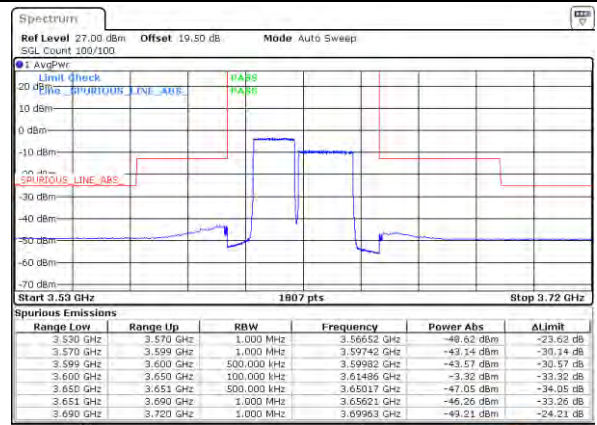

LTE Band 48C / 15MHz+20MHz

64QAM

Lowest Band Edge / 1RB0 and 1RB99

Middle Band Edge / 1RB0 and 1RB99

Lowest Band Edge / 1RB74 and 1RB0

Middle Band Edge / 1RB74 and 1RB0

Lowest Band Edge / Full RB

Middle Band Edge / Full RB

LTE Band 48C / 15MHz+20MHz

64QAM

Highest Band Edge / 1RB0 and 1RB99

N/A

Date: 17/08/2021 11:01:02

Highest Band Edge / 1RB74 and 1RB0

N/A

Date: 17/08/2021 11:01:11