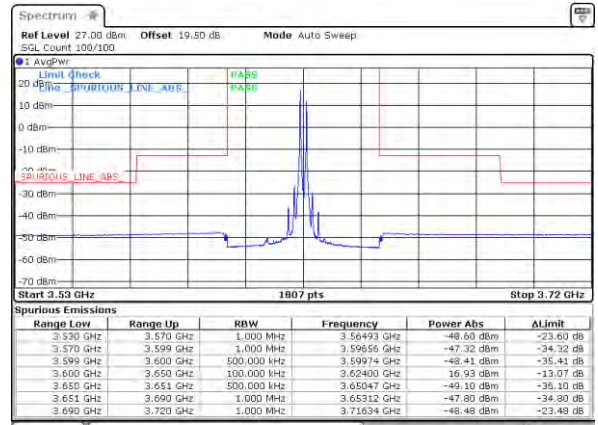

Highest Band Edge / 1RB99 and 1RB0

N/A

Date: 17/08/2021 10:20:22

Highest Band Edge / Full RB

N/A

Date: 17/08/2021 10:20:50

LTE Band 48C / 20MHz+20MHz

16QAM

Lowest Band Edge / 1RB0 and 1RB99

Middle Band Edge / 1RB0 and 1RB99

Lowest Band Edge / 1RB99 and 1RB0

Middle Band Edge / 1RB99 and 1RB0

Lowest Band Edge / Full RB

Middle Band Edge / Full RB

LTE Band 48C / 20MHz+20MHz