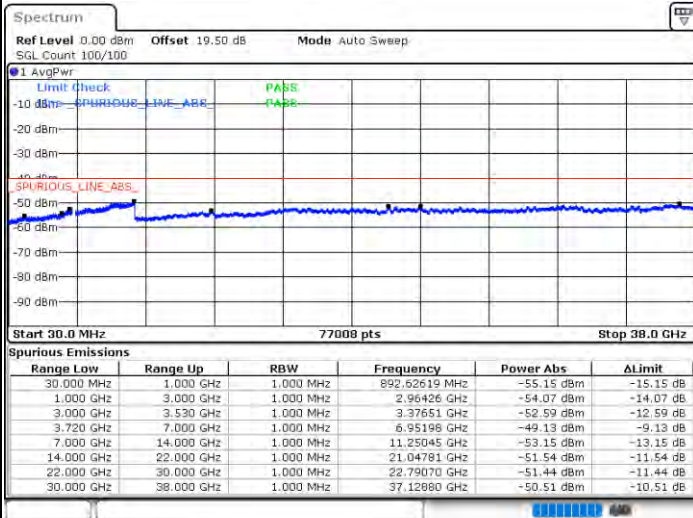

Date: 22.FEB.2021 13:31:12

LTE Band 48C / 20MHz+10MHz

QPSK

Lowest Channel / 1RB0 and 1RB49

Lowest Channel / 1RB99 and 1RB0

Date: 22.FEB.2021 16:10:25

Date: 22.FEB.2021 16:08:54

Lowest Channel / FullIRB

N/A

Date: 22.FEB.2021 16:18:01

LTE Band 48C / 20MHz+10MHz

QPSK

Middle Channel / 1RB0 and 1RB49

Middle Channel / 1RB99 and 1RB0

Date: 22.FEB.2021 16:45:16

Date: 22.FEB.2021 16:55:11

Middle Channel / FullIRB

N/A

Date: 22.FEB.2021 16:58:00

LTE Band 48C / 20MHz+10MHz

QPSK

Highest Channel / 1RB0 and 1RB49

Highest Channel / 1RB99 and 1RB0

Date: 23.FEB.2021 14:23:34