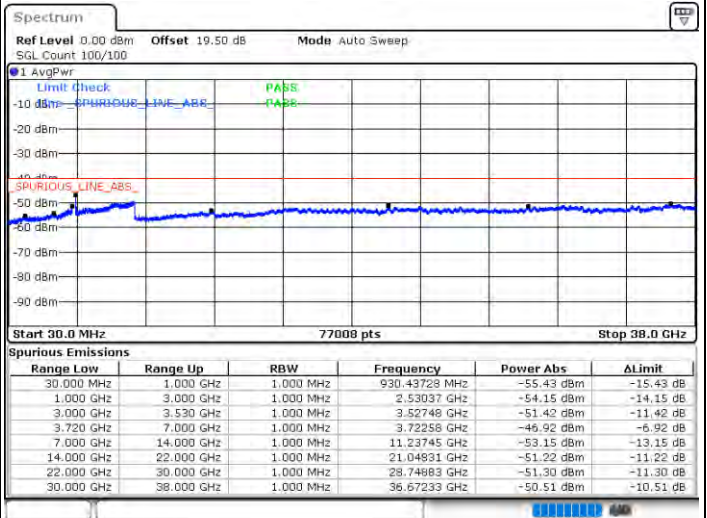

Date: 22.FEB.2021 13:31:12

LTE Band 48C / 20MHz+10MHz

QPSK

Lowest Channel / 1RB0 and 1RB49

Lowest Channel / 1RB99 and 1RB0

Date: 22.FEB.2021 16:10:25

Date: 22.FEB.2021 16:08:54

Lowest Channel / FullIRB

N/A

Date: 22.FEB.2021 16:18:01

LTE Band 48C / 20MHz+10MHz

QPSK

Middle Channel / 1RB0 and 1RB49

Middle Channel / 1RB99 and 1RB0

Date: 22.FEB.2021 16:45:16

Date: 22.FEB.2021 16:55:11

Middle Channel / FullIRB

N/A

Date: 22.FEB.2021 16:58:00

LTE Band 48C / 20MHz+10MHz

QPSK

Highest Channel / 1RB0 and 1RB49

Highest Channel / 1RB99 and 1RB0

Date: 23.FEB.2021 14:23:34