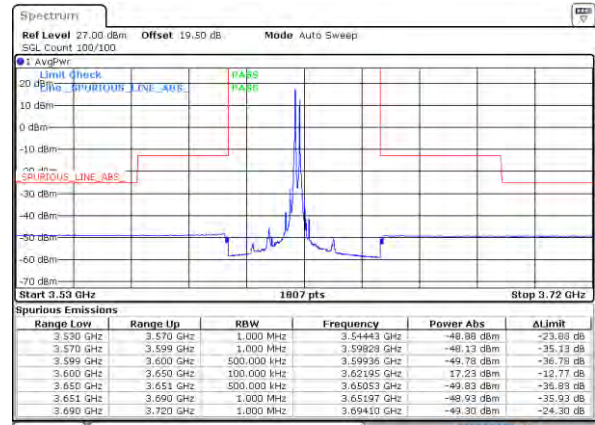

LTE Band 48C / 10MHz+20MHz

QPSK

Highest Band Edge / 1RB0 and 1RB99

N/A

Date: 18-NOV-2021 16:51:13

Highest Band Edge / 1RB49 and 1RB0

N/A

Date: 18-NOV-2021 16:57:48

Highest Band Edge / Full RB

N/A

Date: 18-NOV-2021 16:59:18

LTE Band 48C / 15MHz+20MHz

QPSK

Lowest Band Edge / 1RB0 and 1RB99

Middle Band Edge / 1RB0 and 1RB99

Lowest Band Edge / 1RB74 and 1RB0

Middle Band Edge / 1RB74 and 1RB0

Lowest Band Edge / Full RB

Middle Band Edge / Full RB

LTE Band 48C / 15MHz+20MHz

QPSK

Highest Band Edge / 1RB0 and 1RB99

N/A

Date: 17/08/2021 11:28:11