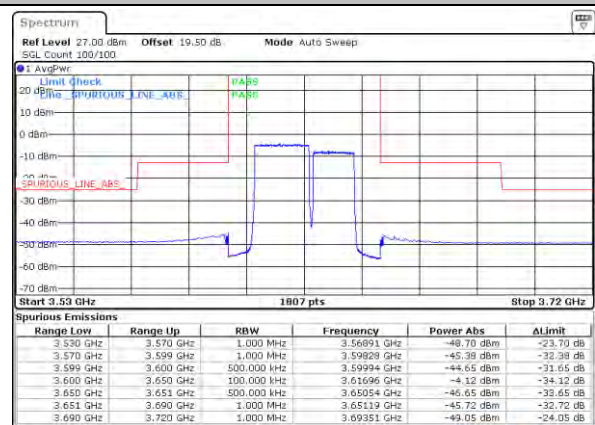

N/A

Date: 12.19.2021 11:59:52

LTE Band 48C / 20MHz+15MHz

64QAM

Lowest Band Edge / 1RB0 and 1RB74

Middle Band Edge / 1RB0 and 1RB74

Lowest Band Edge / 1RB99 and 1RB0

Middle Band Edge / 1RB99 and 1RB0

Lowest Band Edge / Full RB

Middle Band Edge / Full RB

LTE Band 48C / 20MHz+15MHz

64QAM

Highest Band Edge / 1RB0 and 1RB74

N/A

Highest Band Edge / 1RB99 and 1RB0

N/A