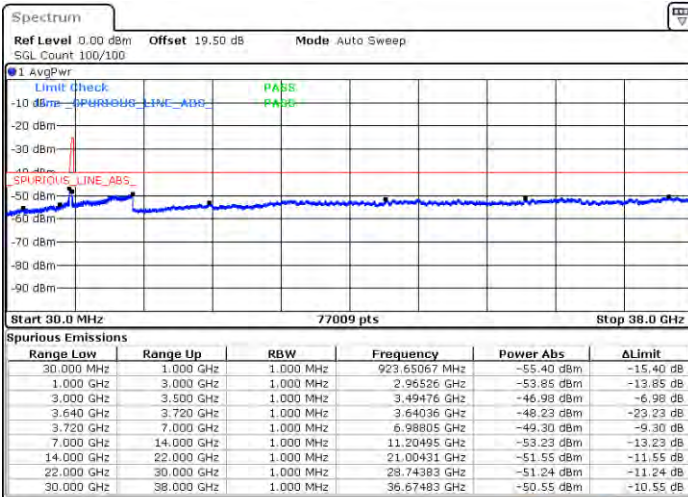

Middle Channel / FullIRB

N/A

Date: 22.FEB.2021 16:58:00

LTE Band 48C / 20MHz+10MHz

QPSK

Highest Channel / 1RB0 and 1RB49

Highest Channel / 1RB99 and 1RB0

Date: 23.FEB.2021 14:23:34

Date: 23.FEB.2021 14:15:57

Highest Channel / FullIRB

N/A

Date: 23.FEB.2021 14:25:05

LTE Band 48C / 20MHz+15MHz

QPSK

Lowest Channel / 1RB0 and 1RB74

Lowest Channel / 1RB99 and 1RB0

Date: 23.FEB.2021 15:12:02

Date: 23.FEB.2021 15:10:30

Lowest Channel / FullIRB

N/A

Date: 23.FEB.2021 15:19:38

LTE Band 48C / 20MHz+15MHz

QPSK

Middle Channel / 1RB0 and 1RB74