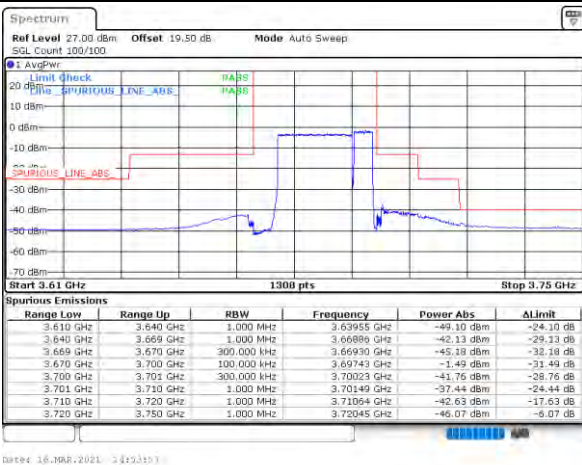

Lowest Band Edge / 1RB0 and 1RB24

Middle Band Edge / 1RB0 and 1RB24

Lowest Band Edge / 1RB99 and 1RB0

Middle Band Edge / 1RB99 and 1RB0

Lowest Band Edge / Full RB

Middle Band Edge / Full RB

LTE Band 48C / 20MHz+5MHz

QPSK

Highest Band Edge / 1RB0 and 1RB24

N/A

Highest Band Edge / 1RB99 and 1RB0

N/A

Highest Band Edge / Full RB

N/A

LTE Band 48C / 20MHz+10MHz