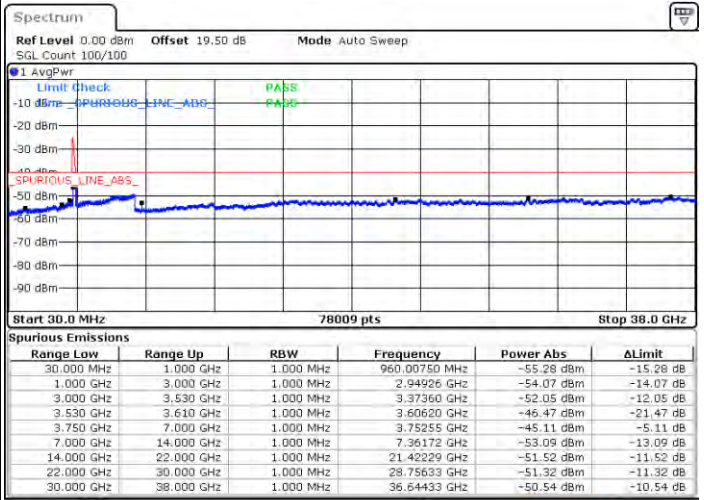

N/A

Date: 12.19.2021 01:22:52

Highest Band Edge / Full RB

N/A

Date: 12.19.2021 01:51:10

Conducted Spurious Emission

LTE Band 48C / 5MHz+20MHz

QPSK

Middle Channel / 1RB0 and 1RB99

Middle Channel / 1RB24 and 1RB0

Date: 22.FEB.2021 10:52:46

Date: 22.FEB.2021 10:54:17

Middle Channel / FullIRB

N/A

Date: 22.FEB.2021 10:45:03

LTE Band 48C / 5MHz+20MHz

QPSK

Highest Channel / 1RB0 and 1RB99

Highest Channel / 1RB24 and 1RB0

Date: 22.FEB.2021 11:24:39

Date: 22.FEB.2021 11:17:02

Highest Channel / FullIRB

N/A

Date: 22.FEB.2021 11:26:10