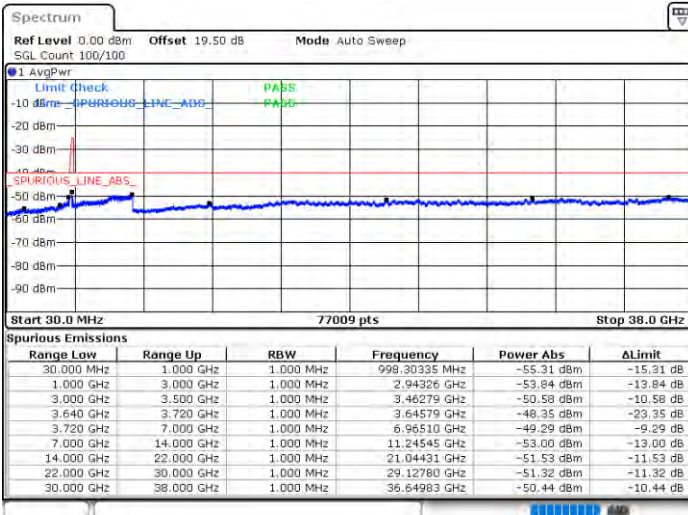

QPSK

Highest Channel / 1RB0 and 1RB99

Highest Channel / 1RB24 and 1RB0

Date: 22.FEB.2021 11:24:39

Date: 22.FEB.2021 11:17:02

Highest Channel / FullIRB

N/A

Date: 22.FEB.2021 11:26:10

LTE Band 48C / 10MHz+20MHz

QPSK

Lowest Channel / 1RB0 and 1RB99

Lowest Channel / 1RB49 and 1RB0

Date: 22.FEB.2021 15:09:50

Date: 22.FEB.2021 15:08:19

Lowest Channel / FullRB

N/A

Date: 22.FEB.2021 15:17:27

LTE Band 48C / 10MHz+20MHz

QPSK

Middle Channel / 1RB0 and 1RB99

Middle Channel / 1RB49 and 1RB0

Date: 22.FEB.2021 15:26:34

Date: 22.FEB.2021 15:28:05

Middle Channel / FullIRB