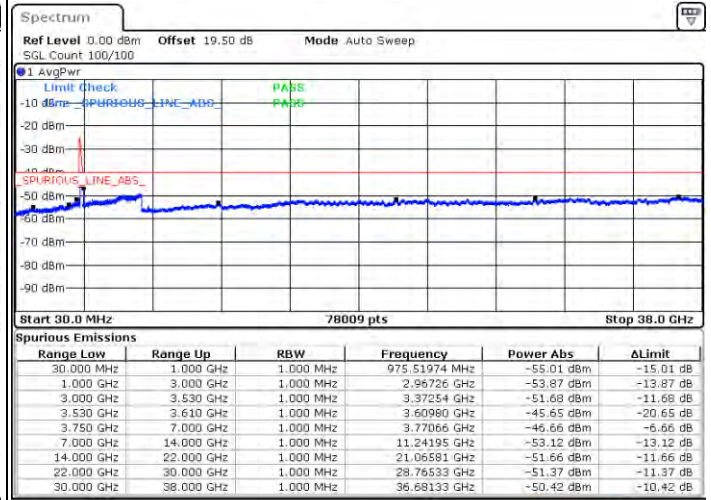

Date: 22.FEB.2021 15:17:27

LTE Band 48C / 10MHz+20MHz

QPSK

Middle Channel / 1RB0 and 1RB99

Middle Channel / 1RB49 and 1RB0

Date: 22.FEB.2021 15:26:34

Date: 22.FEB.2021 15:28:05

Middle Channel / FullIRB

N/A

Date: 22.FEB.2021 15:18:58

LTE Band 48C / 10MHz+20MHz

QPSK

Highest Channel / 1RB0 and 1RB99

Highest Channel / 1RB49 and 1RB0

Date: 22.FEB.2021 15:40:16

Date: 22.FEB.2021 15:42:39

Highest Channel / FullIRB

N/A

Date: 22.FEB.2021 15:41:47

LTE Band 48C / 15MHz+20MHz

QPSK

Lowest Channel / 1RB0 and 1RB99

Lowest Channel / 1RB74 and 1RB0

Date: 23.FEB.2021 10:01:29