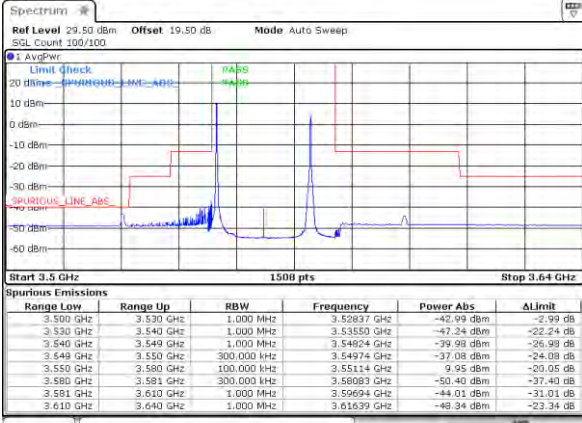

Middle Band Edge / 1RB99 and 1RB0

Lowest Band Edge / Full RB

Middle Band Edge / Full RB

LTE Band 48C / 20MHz+20MHz

QPSK

Highest Band Edge / 1RB0 and 1RB99

N/A

Date: 12.19.2021 01:09:16

Highest Band Edge / 1RB99 and 1RB0

N/A

Date: 12.19.2021 01:14:16

Highest Band Edge / Full RB

N/A

Date: 12.19.2021 00:50:13

LTE Band 48C / 5MHz+20MHz

16QAM

Lowest Band Edge / 1RB0 and 1RB99

Middle Band Edge / 1RB0 and 1RB99

Lowest Band Edge / 1RB24 and 1RB0

Middle Band Edge / 1RB24 and 1RB0

Lowest Band Edge / Full RB

Middle Band Edge / Full RB

LTE Band 48C / 5MHz+20MHz