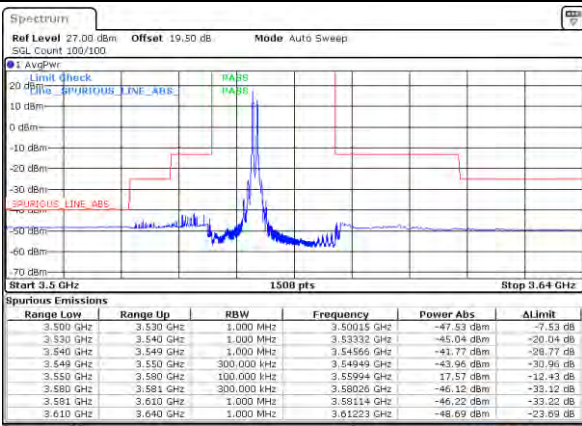

N/A

Date: 11/08/2021 17:27:29

LTE Band 48C / 10MHz+20MHz

16QAM

Lowest Band Edge / 1RB0 and 1RB99

Middle Band Edge / 1RB0 and 1RB99

Lowest Band Edge / 1RB49 and 1RB0

Middle Band Edge / 1RB49 and 1RB0