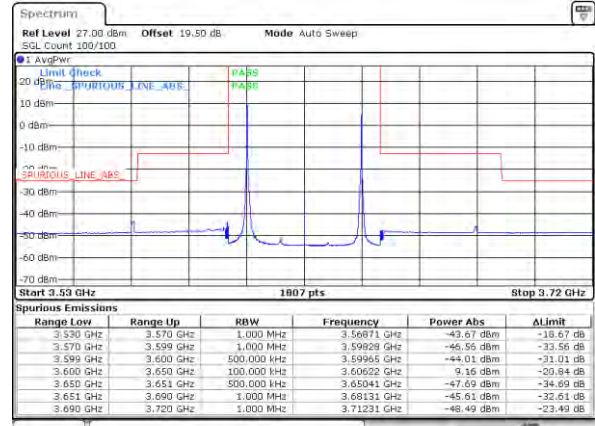

LTE Band 48C / 20MHz+15MHz

QPSK

Highest Band Edge / 1RB0 and 1RB74

N/A

Date: 17/08/2021 10:11:13

Highest Band Edge / 1RB99 and 1RB0

N/A

Date: 17/08/2021 10:23:10

Highest Band Edge / Full RB

N/A

Date: 17/08/2021 09:59:07

LTE Band 48C / 20MHz+20MHz

QPSK

Lowest Band Edge / 1RB0 and 1RB99

Middle Band Edge / 1RB0 and 1RB99

Lowest Band Edge / 1RB99 and 1RB0

Middle Band Edge / 1RB99 and 1RB0

Lowest Band Edge / Full RB

Middle Band Edge / Full RB

LTE Band 48C / 20MHz+20MHz

QPSK

Highest Band Edge / 1RB0 and 1RB99

N/A

Date: 12.19.2021 01:09:16