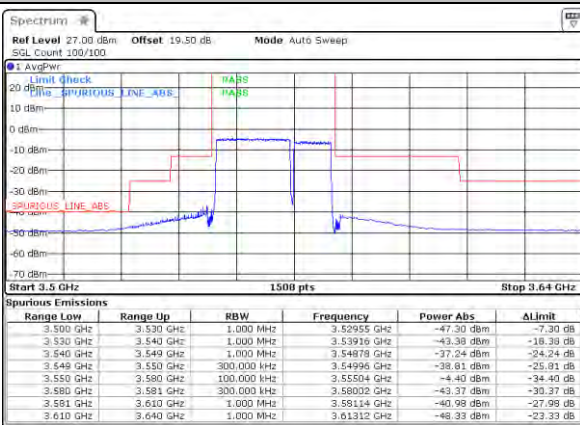

LTE Band 48C / 20MHz+10MHz

16QAM

Lowest Band Edge / 1RB0 and 1RB49

Middle Band Edge / 1RB0 and 1RB49

Lowest Band Edge / 1RB99 and 1RB0

Middle Band Edge / 1RB99 and 1RB0

Lowest Band Edge / Full RB

Middle Band Edge / Full RB

LTE Band 48C / 20MHz+10MHz

16QAM

Highest Band Edge / 1RB0 and 1RB49

N/A

Date: 12.19.2021 11:09:28

Highest Band Edge / 1RB99 and 1RB0

N/A

Date: 12.19.2021 11:09:11