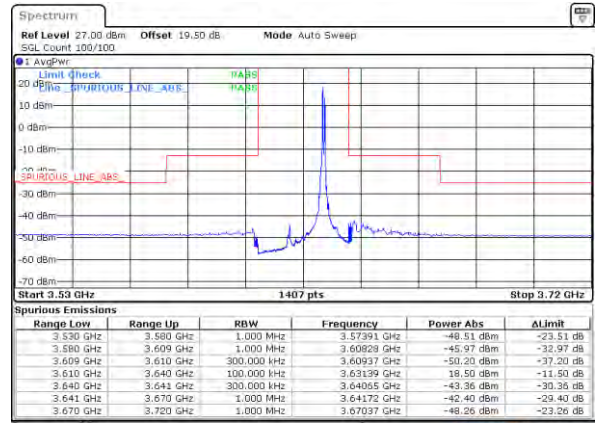

Middle Band Edge / 1RB74 and 1RB0

Lowest Band Edge / Full RB

Middle Band Edge / Full RB

LTE Band 48C / 15MHz+20MHz

QPSK

Highest Band Edge / 1RB0 and 1RB99

N/A

Date: 17/08/2021 11:28:11

Highest Band Edge / 1RB74 and 1RB0

N/A

Date: 17/08/2021 11:29:22

Highest Band Edge / Full RB

N/A

Date: 17/08/2021 11:24:42

LTE Band 48C/ 20MHz+5MHz

QPSK

Lowest Band Edge / 1RB0 and 1RB24

Middle Band Edge / 1RB0 and 1RB24

Lowest Band Edge / 1RB99 and 1RB0

Middle Band Edge / 1RB99 and 1RB0

Lowest Band Edge / Full RB

Middle Band Edge / Full RB

LTE Band 48C / 20MHz+5MHz

QPSK

Highest Band Edge / 1RB0 and 1RB24

N/A

Highest Band Edge / 1RB99 and 1RB0

N/A

Highest Band Edge / Full RB

N/A

LTE Band 48C / 20MHz+10MHz