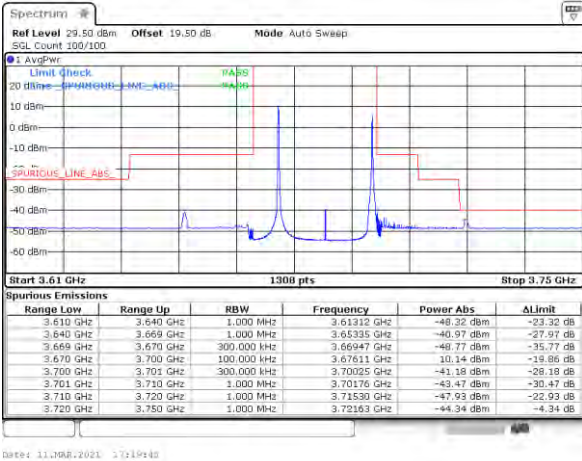

Lowest Band Edge / Full RB

Middle Band Edge / Full RB

LTE Band 48C / 5MHz+20MHz

64QAM

Highest Band Edge / 1RB0 and 1RB99

N/A

Date: 11/08/2021 17:19:40

Highest Band Edge / 1RB24 and 1RB0

N/A

Date: 11/08/2021 17:18:02

Highest Band Edge / Full RB

N/A

Date: 11/08/2021 17:20:58

LTE Band 48C / 10MHz+20MHz

64QAM

Lowest Band Edge / 1RB0 and 1RB99