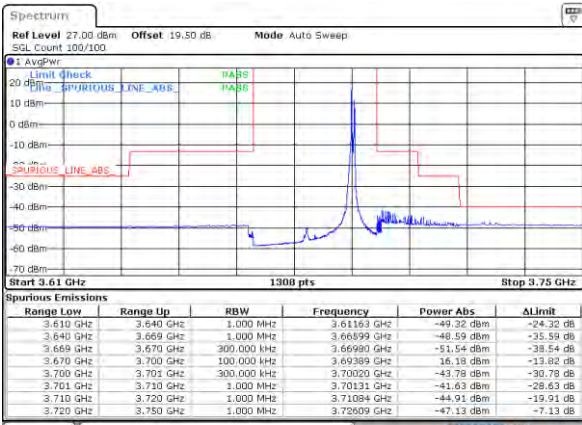

Middle Band Edge / 1RB99 and 1RB0

Lowest Band Edge / Full RB

Middle Band Edge / Full RB

LTE Band 48C / 20MHz+5MHz

64QAM

Highest Band Edge / 1RB0 and 1RB24

N/A

Date: 18.MAR.2021 15:05:44

Highest Band Edge / 1RB99 and 1RB0

N/A

Date: 18.MAR.2021 15:17:28

Highest Band Edge / Full RB

N/A

Date: 18.MAR.2021 15:05:06

LTE Band 48C / 20MHz+10MHz

64QAM