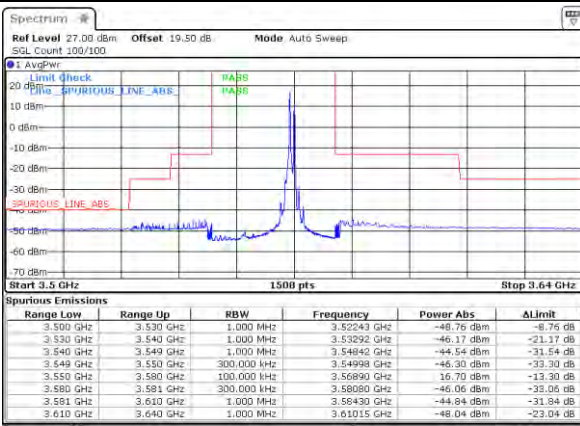

LTE Band 48C / 20MHz+10MHz

16QAM

Lowest Band Edge / 1RB0 and 1RB49

Middle Band Edge / 1RB0 and 1RB49

Lowest Band Edge / 1RB99 and 1RB0

Middle Band Edge / 1RB99 and 1RB0

Lowest Band Edge / Full RB

Middle Band Edge / Full RB

LTE Band 48C / 20MHz+10MHz

16QAM

Highest Band Edge / 1RB0 and 1RB49

N/A

Date: 12.19.2021 11:09:28

Highest Band Edge / 1RB99 and 1RB0

N/A

Date: 12.19.2021 11:09:11