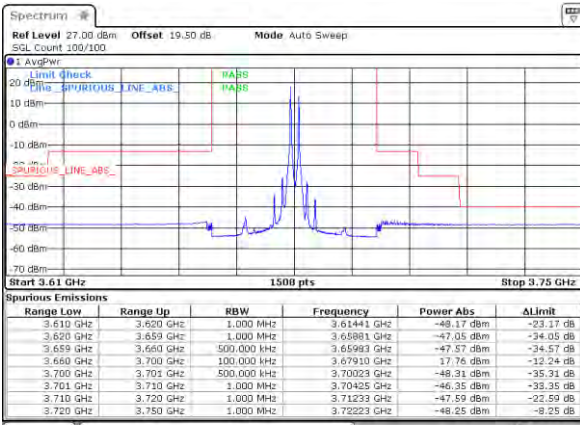

Highest Band Edge / Full RB

N/A

Date: 17/08/2021 09:59:07

LTE Band 48C / 20MHz+20MHz

QPSK

Lowest Band Edge / 1RB0 and 1RB99

Middle Band Edge / 1RB0 and 1RB99

Lowest Band Edge / 1RB99 and 1RB0

Middle Band Edge / 1RB99 and 1RB0

Lowest Band Edge / Full RB

Middle Band Edge / Full RB

LTE Band 48C / 20MHz+20MHz

QPSK

Highest Band Edge / 1RB0 and 1RB99

N/A

Date: 12.19.2021 01:09:16

Highest Band Edge / 1RB99 and 1RB0

N/A

Date: 12.19.2021 01:14:16

Highest Band Edge / Full RB

N/A

Date: 12.19.2021 00:50:13

LTE Band 48C / 5MHz+20MHz

16QAM