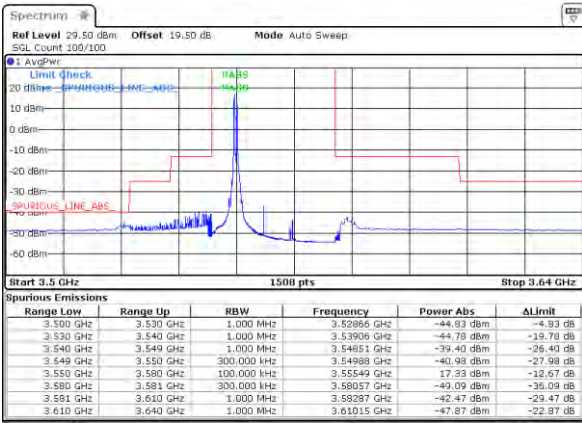

Middle Band Edge / 1RB99 and 1RB0

Lowest Band Edge / Full RB

Middle Band Edge / Full RB

LTE Band 48C / 20MHz+20MHz

QPSK

Highest Band Edge / 1RB0 and 1RB99

N/A

Date: 12.19.2021 01:09:16

Highest Band Edge / 1RB99 and 1RB0

N/A

Date: 12.19.2021 01:14:16

Highest Band Edge / Full RB

N/A

Date: 12.19.2021 00:50:13

LTE Band 48C / 5MHz+20MHz

16QAM

Lowest Band Edge / 1RB0 and 1RB99

Middle Band Edge / 1RB0 and 1RB99

Lowest Band Edge / 1RB24 and 1RB0

Middle Band Edge / 1RB24 and 1RB0

Lowest Band Edge / Full RB

Middle Band Edge / Full RB

LTE Band 48C / 5MHz+20MHz