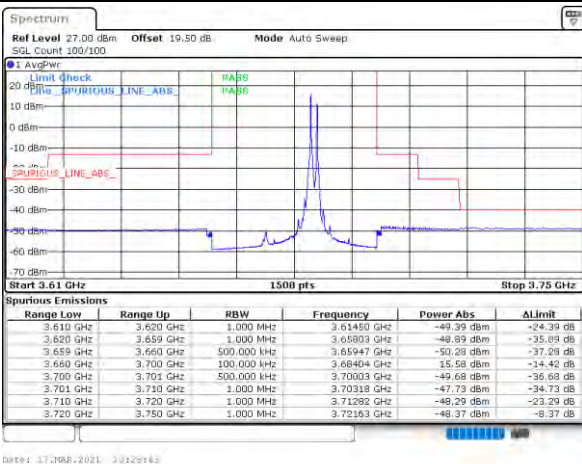

Lowest Band Edge / Full RB

Middle Band Edge / Full RB

LTE Band 48C / 20MHz+15MHz

64QAM

Highest Band Edge / 1RB0 and 1RB74

N/A

Highest Band Edge / 1RB99 and 1RB0

N/A

Highest Band Edge / Full RB

N/A

LTE Band 48C / 20MHz+20MHz

64QAM

Lowest Band Edge / 1RB0 and 1RB99

Middle Band Edge / 1RB0 and 1RB99

Lowest Band Edge / 1RB99 and 1RB0

Middle Band Edge / 1RB99 and 1RB0