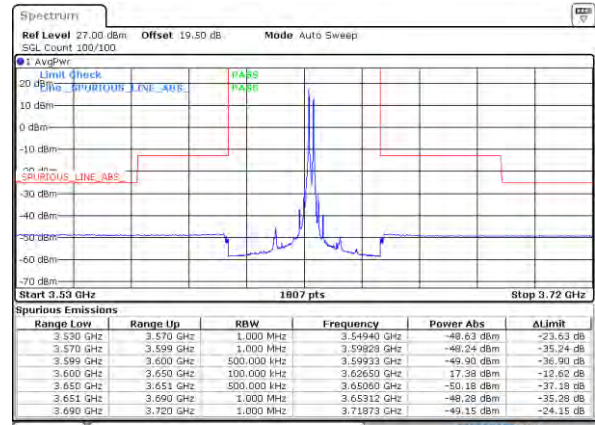

LTE Band 48C / 20MHz+15MHz

QPSK

Lowest Band Edge / 1RB0 and 1RB74

Middle Band Edge / 1RB0 and 1RB74

Lowest Band Edge / 1RB99 and 1RB0

Middle Band Edge / 1RB99 and 1RB0

Lowest Band Edge / Full RB

Middle Band Edge / Full RB

LTE Band 48C / 20MHz+15MHz

QPSK

Highest Band Edge / 1RB0 and 1RB74

N/A

Date: 17/08/2021 10:11:13

Highest Band Edge / 1RB99 and 1RB0

N/A

Date: 17/08/2021 10:23:10