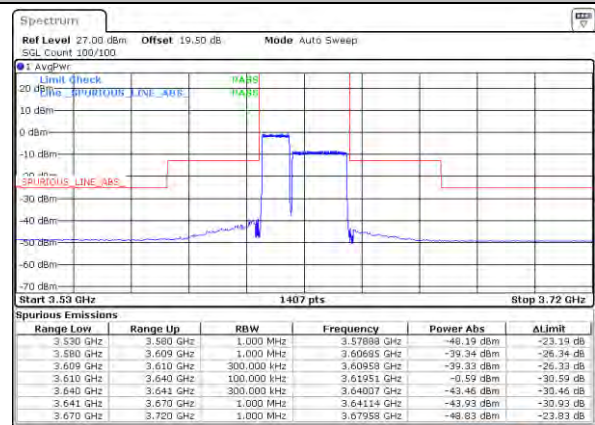

N/A

Date: 11/08/2021 17:27:29

LTE Band 48C / 10MHz+20MHz

16QAM

Lowest Band Edge / 1RB0 and 1RB99

Middle Band Edge / 1RB0 and 1RB99

Lowest Band Edge / 1RB49 and 1RB0

Middle Band Edge / 1RB49 and 1RB0

Lowest Band Edge / Full RB

Middle Band Edge / Full RB

LTE Band 48C / 10MHz+20MHz

16QAM

Highest Band Edge / 1RB0 and 1RB99

N/A

Date: 18-Nov-2021 16:50:25

Highest Band Edge / 1RB49 and 1RB0