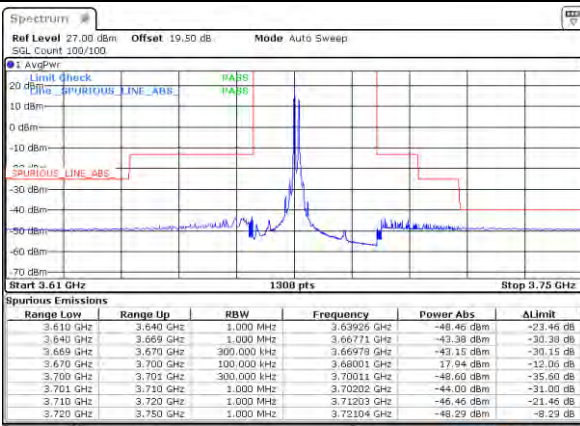

LTE Band 48C / 10MHz+20MHz

QPSK

Lowest Band Edge / 1RB0 and 1RB99

Middle Band Edge / 1RB0 and 1RB99

Lowest Band Edge / 1RB49 and 1RB0

Middle Band Edge / 1RB49 and 1RB0

Lowest Band Edge / Full RB

Middle Band Edge / Full RB

LTE Band 48C / 10MHz+20MHz

QPSK

Highest Band Edge / 1RB0 and 1RB99

N/A

Date: 18-NOV-2021 16:51:13

Highest Band Edge / 1RB49 and 1RB0

N/A

Date: 18-NOV-2021 16:57:48

Highest Band Edge / Full RB

N/A

Date: 18-NOV-2021 16:59:18

LTE Band 48C / 15MHz+20MHz

QPSK

Lowest Band Edge / 1RB0 and 1RB99

Middle Band Edge / 1RB0 and 1RB99

Lowest Band Edge / 1RB74 and 1RB0