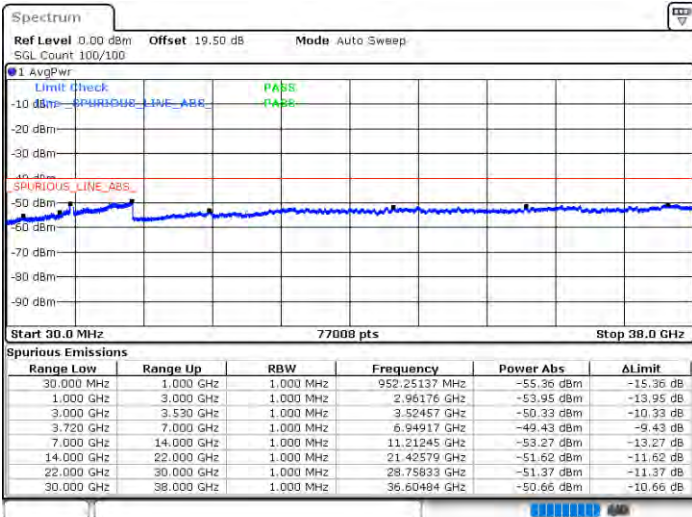

Middle Channel / FullIRB

N/A

Date: 23.FEB.2021 15:21:10