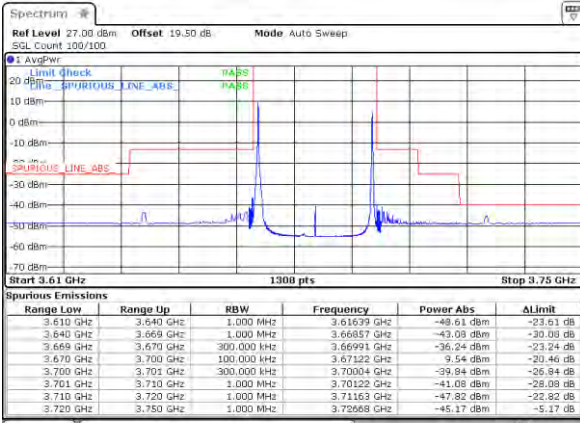

LTE Band 48C / 20MHz+10MHz

16QAM

Lowest Band Edge / 1RB0 and 1RB49

Middle Band Edge / 1RB0 and 1RB49

Lowest Band Edge / 1RB99 and 1RB0

Middle Band Edge / 1RB99 and 1RB0

Lowest Band Edge / Full RB

Middle Band Edge / Full RB

LTE Band 48C / 20MHz+10MHz

16QAM

Highest Band Edge / 1RB0 and 1RB49

N/A

Date: 12.19.2021 11:09:28

Highest Band Edge / 1RB99 and 1RB0

N/A

Date: 12.19.2021 11:09:11