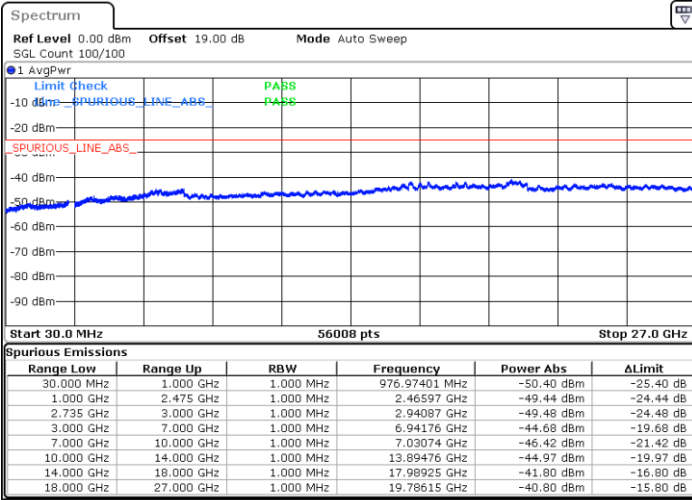

Lowest Channel / 1RB99 and 1RB0

Date: 13.SEP.2021 10:49:50

Date: 13.SEP.2021 11:01:29

Lowest Channel / FullRB

N/A

Date: 13.SEP.2021 10:40:55

LTE Band 41C / 20MHz+15MHz

16QAM

Middle Channel / 1RB0 and 1RB74

Middle Channel / 1RB99 and 1RB0

Date: 13.SEP.2021 11:14:02

Date: 13.SEP.2021 11:18:58

Middle Channel / FullRB

N/A

Date: 13.SEP.2021 11:07:07

LTE Band 41C / 20MHz+15MHz

16QAM

Highest Channel / 1RB0 and 1RB74

Highest Channel / 1RB99 and 1RB0

Date: 13.SEP.2021 11:34:37

Date: 13.SEP.2021 11:39:05

Highest Channel / FullIRB

N/A

Date: 13.SEP.2021 11:29:51