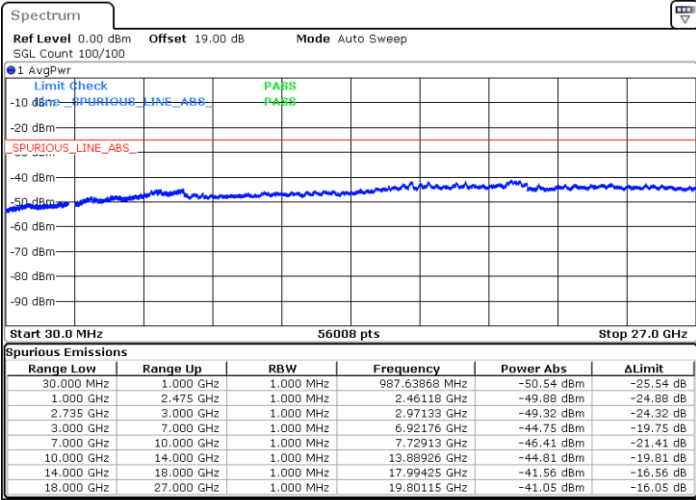

Lowest Channel / 1RB99 and 1RB0

Date: 13.SEP.2021 10:49:50

Date: 13.SEP.2021 11:01:29

Lowest Channel / FullRB

N/A

Date: 13.SEP.2021 10:40:55

LTE Band 41C / 20MHz+15MHz

16QAM

Middle Channel / 1RB0 and 1RB74

Middle Channel / 1RB99 and 1RB0

Date: 13.SEP.2021 11:14:02

Date: 13.SEP.2021 11:18:58

Middle Channel / FullRB

N/A

Date: 13.SEP.2021 11:07:07

LTE Band 41C / 20MHz+15MHz

16QAM

Highest Channel / 1RB0 and 1RB74

Highest Channel / 1RB99 and 1RB0

Date: 13.SEP.2021 11:34:37

Date: 13.SEP.2021 11:39:05

Highest Channel / FullIRB

N/A

Date: 13.SEP.2021 11:29:51

LTE Band 41C / 20MHz+20MHz

16QAM

Lowest Channel / 1RB0 and 1RB99

Lowest Channel / 1RB99 and 1RB0

Date: 13.SEP.2021 11:51:27

Date: 13.SEP.2021 11:57:19

Lowest Channel / FullRB

N/A