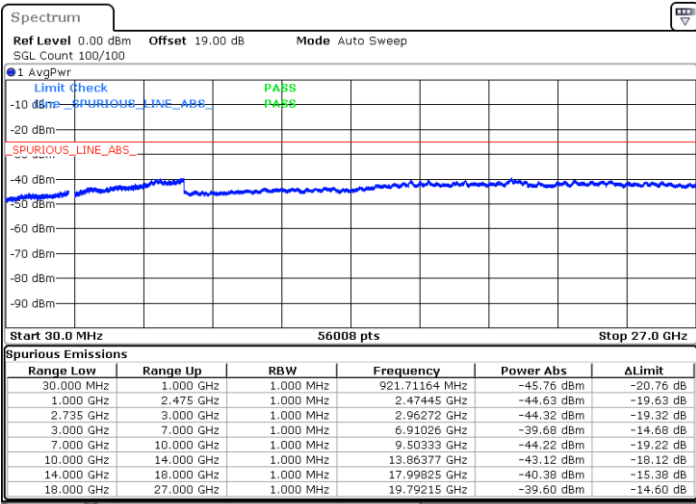

Date: 10.SEP.2021 11:30:35

Date: 10.SEP.2021 11:35:17

Middle Channel / FullRB

N/A

Date: 10.SEP.2021 11:25:10

LTE Band 41C / 10MHz+20MHz

16QAM

Highest Channel / 1RB0 and 1RB99

Highest Channel / 1RB49 and 1RB0

Date: 10.SEP.2021 11:44:01

Date: 10.SEP.2021 11:52:01

Highest Channel / FullIRB

N/A

Date: 10.SEP.2021 11:40:09

LTE Band 41C / 15MHz+10MHz

16QAM

Lowest Channel / 1RB0 and 1RB49

Lowest Channel / 1RB74 and 1RB80

Date: 10.SEP.2021 12:40:51

Date: 10.SEP.2021 12:44:38

Lowest Channel / FullIRB

N/A

Date: 10.SEP.2021 12:36:07

LTE Band 41C / 15MHz+10MHz