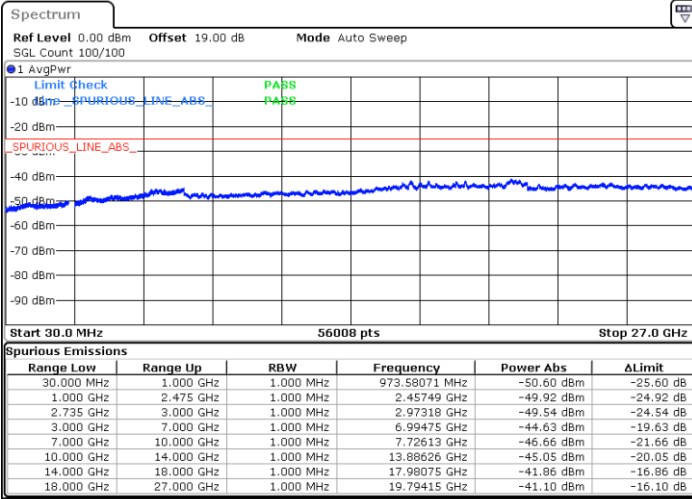

Highest Channel / FullIRB

N/A

Date: 10.SEP.2021 10:42:11

LTE Band 41C / 10MHz+20MHz

16QAM

Lowest Channel / 1RB0 and 1RB99

Lowest Channel / 1RB49 and 1RB0

Date: 10.SEP.2021 11:09:44

Date: 10.SEP.2021 11:16:51

Lowest Channel / FullIRB

N/A

Date: 10.SEP.2021 11:05:10

LTE Band 41C / 10MHz+20MHz

16QAM

Middle Channel / 1RB0 and 1RB9

Middle Channel / 1RB49 and 1RB0

Date: 10.SEP.2021 11:30:35

Date: 10.SEP.2021 11:35:17

Middle Channel / FullRB

N/A

Date: 10.SEP.2021 11:25:10

LTE Band 41C / 10MHz+20MHz

16QAM

Highest Channel / 1RB0 and 1RB99

Highest Channel / 1RB49 and 1RB0

Date: 10.SEP.2021 11:44:01

Date: 10.SEP.2021 11:52:01

Highest Channel / FullIRB

N/A

Date: 10.SEP.2021 11:40:09

LTE Band 41C / 15MHz+10MHz

16QAM