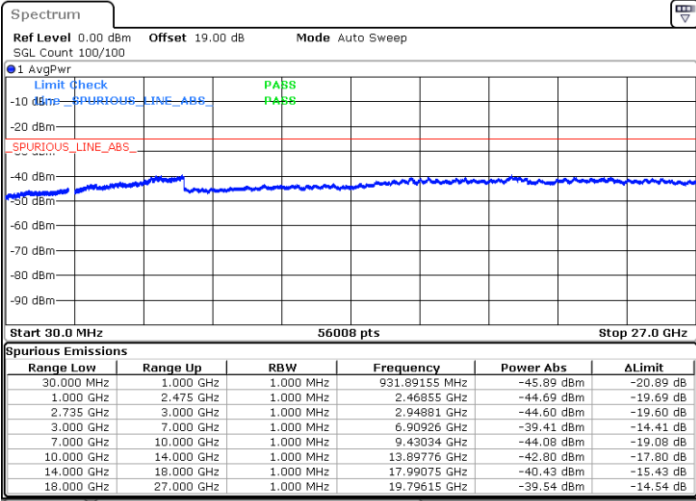

LTE Band 41C / 15MHz+10MHz

16QAM

Middle Channel / 1RB0 and 1RB49

Middle Channel / 1RB74 and 1RB0

Date: 10.SEP.2021 12:59:50

Date: 10.SEP.2021 13:03:20