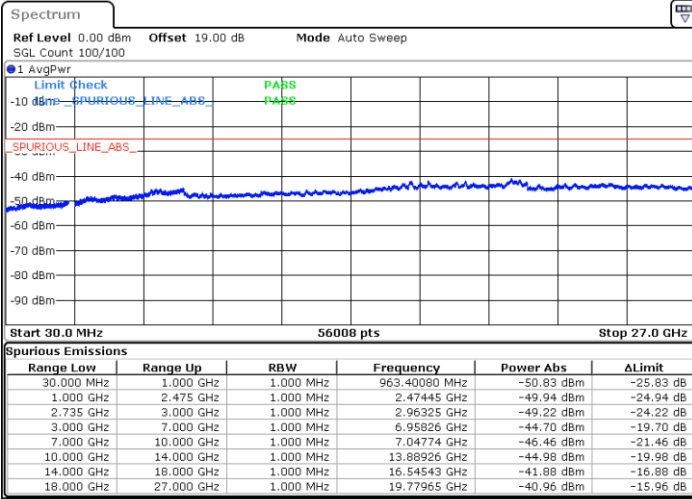

N/A

Date: 10.SEP.2021 10:27:23

LTE Band 41C / 10MHz+15MHz

16QAM

Highest Channel / 1RB0 and 1RB74

Highest Channel / 1RB49 and 1RB0

Date: 10.SEP.2021 10:48:57

Date: 10.SEP.2021 10:53:41

Highest Channel / FullIRB

N/A

Date: 10.SEP.2021 10:42:11

LTE Band 41C / 10MHz+20MHz

16QAM

Lowest Channel / 1RB0 and 1RB99

Lowest Channel / 1RB49 and 1RB0

Date: 10.SEP.2021 11:09:44

Date: 10.SEP.2021 11:16:51

Lowest Channel / FullIRB

N/A

Date: 10.SEP.2021 11:05:10

LTE Band 41C / 10MHz+20MHz

16QAM

Middle Channel / 1RB0 and 1RB9

Middle Channel / 1RB49 and 1RB0

Date: 10.SEP.2021 11:30:35

Date: 10.SEP.2021 11:35:17

Middle Channel / FullRB

N/A

Date: 10.SEP.2021 11:25:10

LTE Band 41C / 10MHz+20MHz

16QAM

Highest Channel / 1RB0 and 1RB99