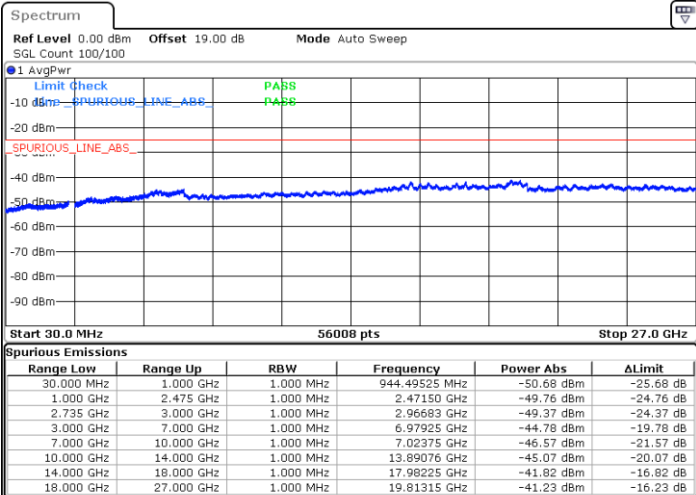

Date: 10.SEP.2021 11:30:35

Date: 10.SEP.2021 11:35:17

Middle Channel / FullRB

N/A

Date: 10.SEP.2021 11:25:10

LTE Band 41C / 10MHz+20MHz

16QAM

Highest Channel / 1RB0 and 1RB99

Highest Channel / 1RB49 and 1RB0

Date: 10.SEP.2021 11:44:01

Date: 10.SEP.2021 11:52:01

Highest Channel / FullIRB

N/A

Date: 10.SEP.2021 11:40:09

LTE Band 41C / 15MHz+10MHz

16QAM

Lowest Channel / 1RB0 and 1RB49

Lowest Channel / 1RB74 and 1RB80

Date: 10.SEP.2021 12:40:51

Date: 10.SEP.2021 12:44:38

Lowest Channel / FullIRB

N/A

Date: 10.SEP.2021 12:36:07

LTE Band 41C / 15MHz+10MHz