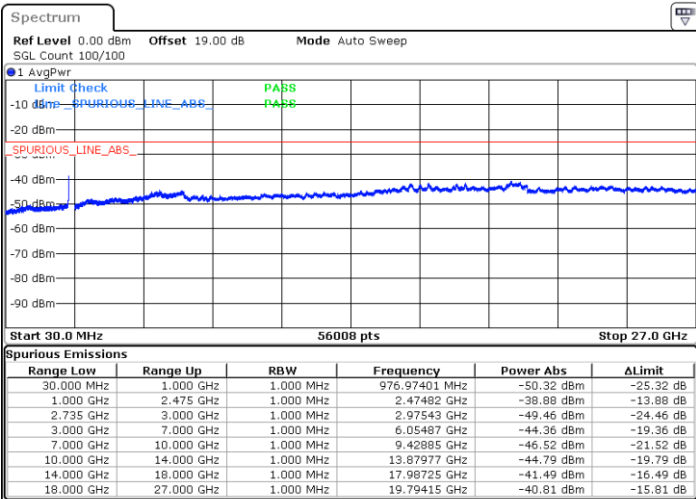

N/A

Date: 13.SEP.2021 12:02:35

LTE Band 41C / 20MHz+20MHz

16QAM

Highest Channel / 1RB0 and 1RB99

Highest Channel / 1RB99 and 1RB0

Date: 13.SEP.2021 12:25:33

Date: 13.SEP.2021 12:31:07

Highest Channel / FullIRB

N/A

Date: 13.SEP.2021 12:18:59

LTE Band 41C / 5MHz+20MHz

64QAM

Lowest Channel / 1RB0 and 1RB99

Lowest Channel / 1RB24 and 1RB0

Date: 9.SEP.2021 16:10:44

Date: 9.SEP.2021 16:31:56

Lowest Channel / FullRB

N/A

Date: 9.SEP.2021 15:59:57

LTE Band 41C / 5MHz+20MHz

64QAM

Middle Channel / 1RB0 and 1RB9

Middle Channel / 1RB24 and 1RB0