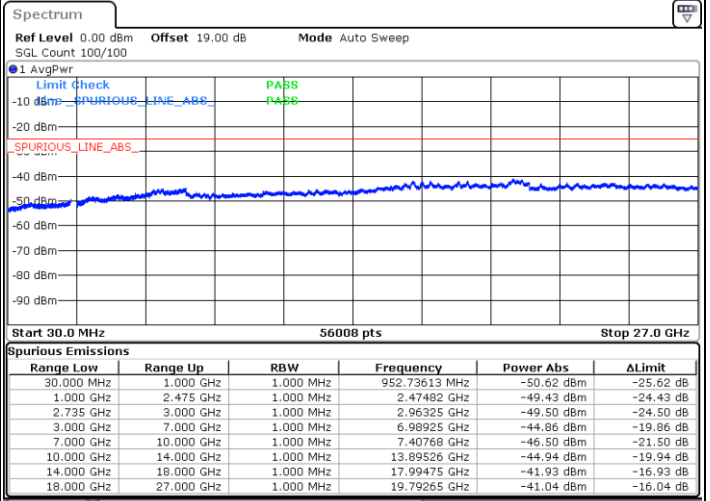

Middle Channel / FullIRB

N/A

Date: 10.SEP.2021 15:06:00

LTE Band 41C / 15MHz+15MHz

16QAM

Highest Channel / 1RB0 and 1RB74

Highest Channel / 1RB74 and 1RB0

Date: 10.SEP.2021 15:37:14

Date: 10.SEP.2021 15:41:37

Highest Channel / FullIRB

N/A

Date: 10.SEP.2021 15:33:07

LTE Band 41C / 15MHz+20MHz

16QAM

Lowest Channel / 1RB0 and 1RB99

Lowest Channel / 1RB74 and 1RB0

Date: 10.SEP.2021 15:51:13

Date: 10.SEP.2021 16:01:51

Lowest Channel / FullRB

N/A

Date: 10.SEP.2021 15:47:12

LTE Band 41C / 15MHz+20MHz

16QAM

Middle Channel / 1RB0 and 1RB9