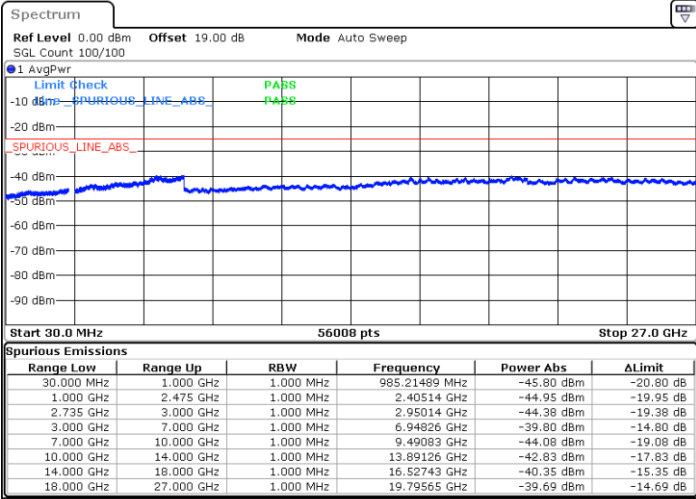

Date: 10.SEP.2021 14:38:42

LTE Band 41C / 15MHz+15MHz

16QAM

Lowest Channel / 1RB0 and 1RB74

Lowest Channel / 1RB74 and 1RB0

Date: 10.SEP.2021 14:57:31

Date: 10.SEP.2021 15:01:29

Lowest Channel / FullRB

N/A

Date: 10.SEP.2021 14:52:56

LTE Band 41C / 15MHz+15MHz

16QAM

Middle Channel / 1RB0 and 1RB74

Middle Channel / 1RB74 and 1RB0

Date: 10.SEP.2021 15:19:38

Date: 10.SEP.2021 15:23:45

Middle Channel / FullIRB

N/A

Date: 10.SEP.2021 15:06:00

LTE Band 41C / 15MHz+15MHz

16QAM

Highest Channel / 1RB0 and 1RB74

Highest Channel / 1RB74 and 1RB0

Date: 10.SEP.2021 15:37:14

Date: 10.SEP.2021 15:41:37

Highest Channel / FullIRB

N/A

Date: 10.SEP.2021 15:33:07

LTE Band 41C / 15MHz+20MHz

16QAM

Lowest Channel / 1RB0 and 1RB99

Lowest Channel / 1RB74 and 1RB0