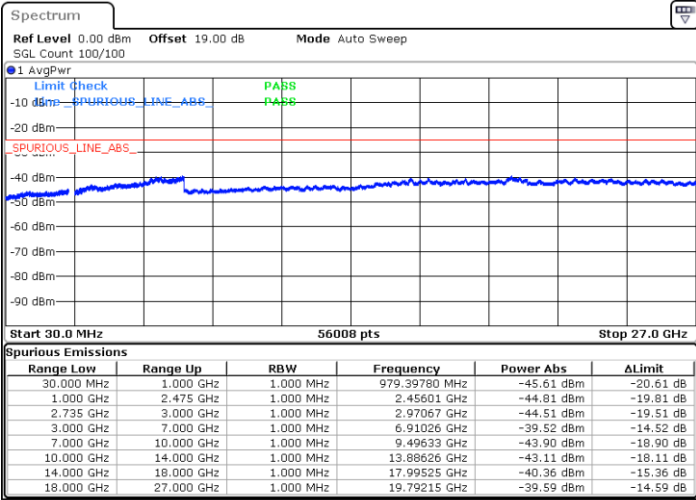

Lowest Channel / 1RB0 and 1RB49

Lowest Channel / 1RB74 and 1RB80

Date: 10.SEP.2021 12:40:51

Date: 10.SEP.2021 12:44:38

Lowest Channel / FullIRB

N/A

Date: 10.SEP.2021 12:36:07

LTE Band 41C / 15MHz+10MHz

16QAM

Middle Channel / 1RB0 and 1RB49

Middle Channel / 1RB74 and 1RB0

Date: 10.SEP.2021 12:59:50

Date: 10.SEP.2021 13:03:20

Middle Channel / FullIRB

N/A

Date: 10.SEP.2021 12:49:06

LTE Band 41C / 15MHz+10MHz

16QAM

Highest Channel / 1RB0 and 1RB49

Highest Channel / 1RB74 and 1RB0

Date: 10.SEP.2021 14:43:18

Date: 10.SEP.2021 14:47:20

Highest Channel / FullIRB

N/A

Date: 10.SEP.2021 14:38:42

LTE Band 41C / 15MHz+15MHz

16QAM

Lowest Channel / 1RB0 and 1RB74

Lowest Channel / 1RB74 and 1RB0

Date: 10.SEP.2021 14:57:31

Date: 10.SEP.2021 15:01:29

Lowest Channel / FullRB