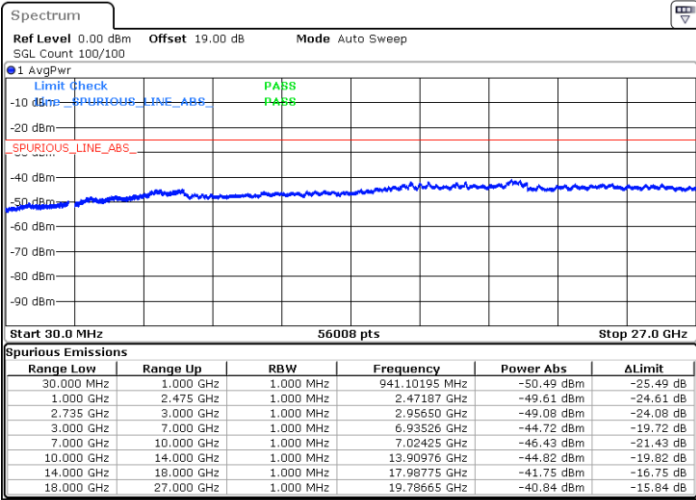

Middle Channel / FullRB

N/A

Date: 9.SEP.2021 16:40:40