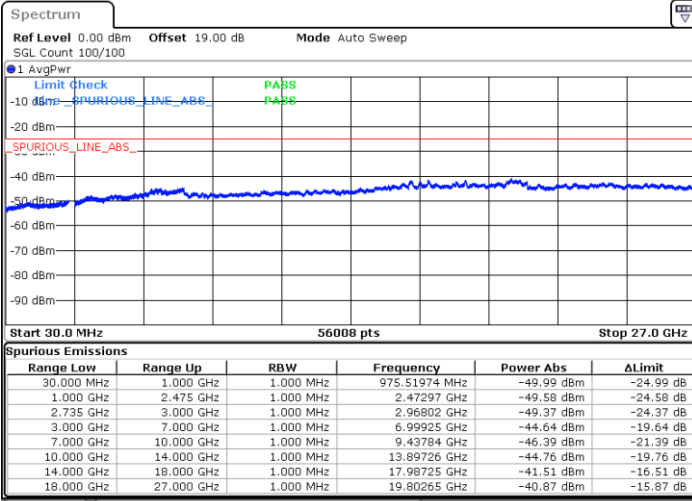

Lowest Channel / 1RB99 and 1RB0

Date: 13.SEP.2021 10:49:50

Date: 13.SEP.2021 11:01:29

Lowest Channel / FullRB

N/A

Date: 13.SEP.2021 10:40:55

LTE Band 41C / 20MHz+15MHz

16QAM

Middle Channel / 1RB0 and 1RB74

Middle Channel / 1RB99 and 1RB0

Date: 13.SEP.2021 11:14:02

Date: 13.SEP.2021 11:18:58

Middle Channel / FullRB

N/A

Date: 13.SEP.2021 11:07:07

LTE Band 41C / 20MHz+15MHz

16QAM

Highest Channel / 1RB0 and 1RB74

Highest Channel / 1RB99 and 1RB0

Date: 13.SEP.2021 11:34:37

Date: 13.SEP.2021 11:39:05

Highest Channel / FullIRB

N/A

Date: 13.SEP.2021 11:29:51

LTE Band 41C / 20MHz+20MHz

16QAM

Lowest Channel / 1RB0 and 1RB99

Lowest Channel / 1RB99 and 1RB0

Date: 13.SEP.2021 11:51:27

Date: 13.SEP.2021 11:57:19

Lowest Channel / FullRB

N/A