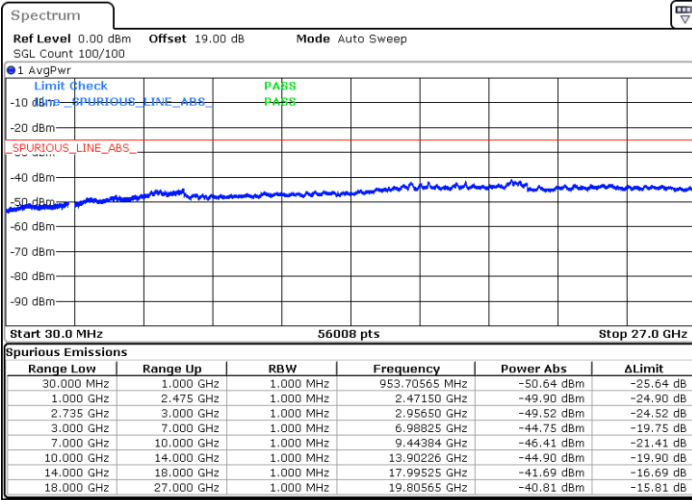

Middle Channel / 1RB74 and 1RB0

Date: 10.SEP.2021 16:16:08

Date: 10.SEP.2021 16:22:12

Middle Channel / FullIRB

N/A

Date: 10.SEP.2021 16:10:40

LTE Band 41C / 15MHz+20MHz

16QAM

Highest Channel / 1RB0 and 1RB99

Highest Channel / 1RB74 and 1RB0

Date: 10.SEP.2021 16:31:59

Date: 10.SEP.2021 16:36:09

Highest Channel / FullIRB

N/A

Date: 10.SEP.2021 16:27:13

LTE Band 41C / 20MHz+5MHz

16QAM

Lowest Channel / 1RB0 and 1RB24

Lowest Channel / 1RB99 and 1RB0

Date: 10.SEP.2021 16:47:05

Date: 10.SEP.2021 16:59:00

Lowest Channel / FullRB

N/A

Date: 10.SEP.2021 16:41:32