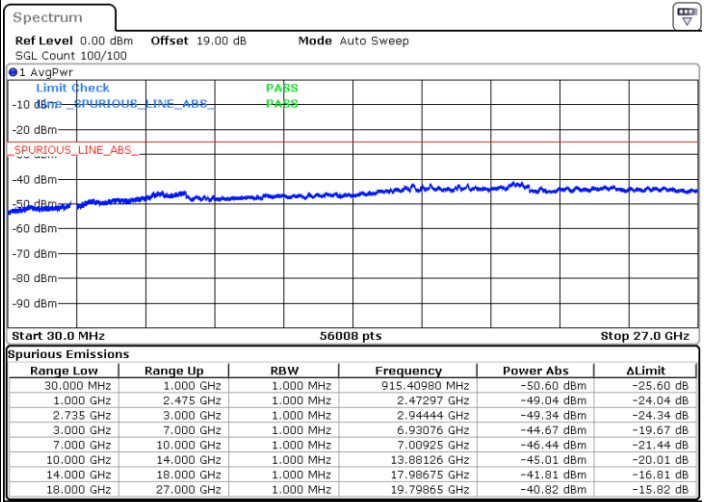

N/A

Date: 13.SEP.2021 12:02:35

LTE Band 41C / 20MHz+20MHz

16QAM

Highest Channel / 1RB0 and 1RB99

Highest Channel / 1RB99 and 1RB0

Date: 13.SEP.2021 12:25:33

Date: 13.SEP.2021 12:31:07

Highest Channel / FullIRB

N/A

Date: 13.SEP.2021 12:18:59

LTE Band 41C / 5MHz+20MHz

64QAM

Lowest Channel / 1RB0 and 1RB99

Lowest Channel / 1RB24 and 1RB0

Date: 9.SEP.2021 16:10:44

Date: 9.SEP.2021 16:31:56

Lowest Channel / FullRB

N/A

Date: 9.SEP.2021 15:59:57

LTE Band 41C / 5MHz+20MHz

64QAM

Middle Channel / 1RB0 and 1RB9

Middle Channel / 1RB24 and 1RB0