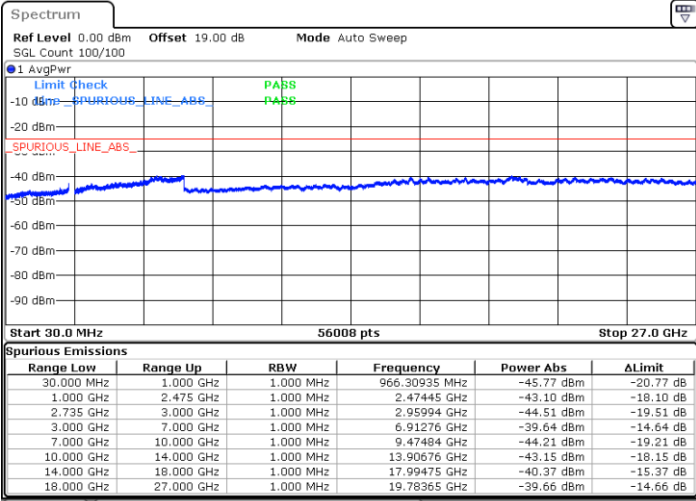

LTE Band 41C / 10MHz+15MHz

16QAM

Lowest Channel / 1RB0 and 1RB74

Lowest Channel / 1RB49 and 1RB0

Date: 10.SEP.2021 10:16:28

Date: 10.SEP.2021 10:20:35

Lowest Channel / FullRB

N/A

Date: 10.SEP.2021 10:10:39

LTE Band 41C / 10MHz+15MHz

16QAM

MiddleChannel / 1RB0 and 1RB74

Middle Channel / 1RB49 and 1RB0

Date: 10.SEP.2021 10:32:57

Date: 10.SEP.2021 10:37:40

Middle Channel / FullIRB

N/A

Date: 10.SEP.2021 10:27:23

LTE Band 41C / 10MHz+15MHz

16QAM

Highest Channel / 1RB0 and 1RB74

Highest Channel / 1RB49 and 1RB0

Date: 10.SEP.2021 10:48:57

Date: 10.SEP.2021 10:53:41