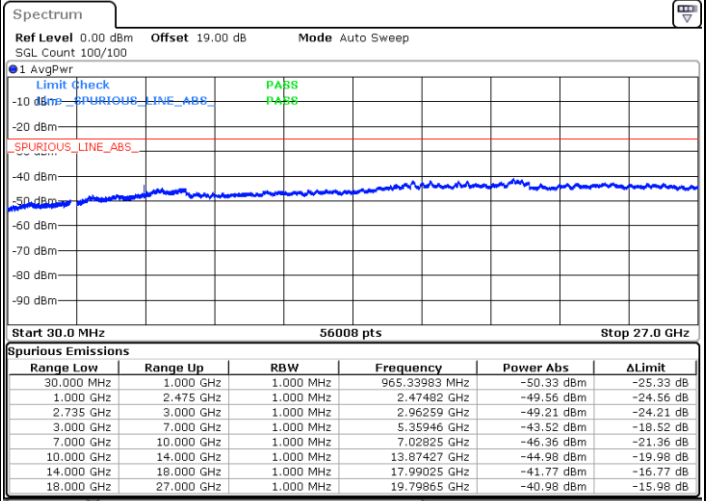

Lowest Channel / FullIRB

N/A

Date: 10.SEP.2021 18:26:50

LTE Band 41C / 20MHz+10MHz

16QAM

Middle Channel / 1RB0 and 1RB49

Middle Channel / 1RB99 and 1RB0

Date: 10.SEP.2021 18:50:48

Date: 10.SEP.2021 18:55:30

Middle Channel / FullRB

N/A

Date: 10.SEP.2021 18:46:32

LTE Band 41C / 20MHz+10MHz

16QAM

Highest Channel / 1RB0 and 1RB49

Highest Channel / 1RB99 and 1RB0

Date: 13.SEP.2021 10:29:06

Date: 13.SEP.2021 10:34:14

Highest Channel / FullIRB

N/A

Date: 13.SEP.2021 10:24:57

LTE Band 41C / 20MHz+15MHz

16QAM

Lowest Channel / 1RB0 and 1RB74

Lowest Channel / 1RB99 and 1RB0

Date: 13.SEP.2021 10:49:50

Date: 13.SEP.2021 11:01:29

Lowest Channel / FullRB

N/A

Date: 13.SEP.2021 10:40:55

LTE Band 41C / 20MHz+15MHz

16QAM