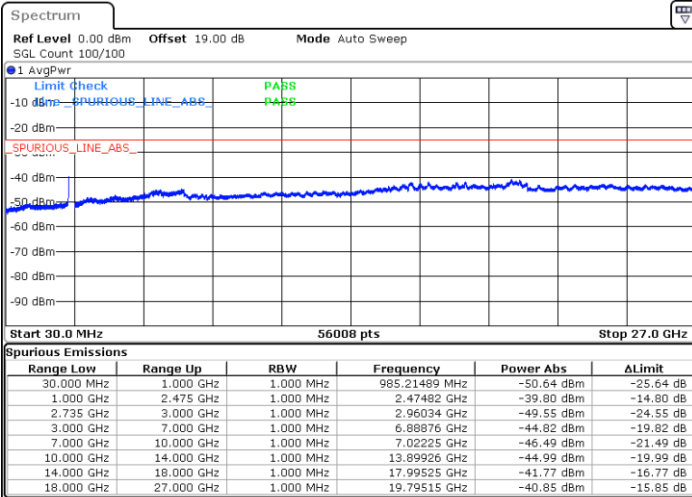

N/A

Date: 10.SEP.2021 10:27:23

LTE Band 41C / 10MHz+15MHz

16QAM

Highest Channel / 1RB0 and 1RB74

Highest Channel / 1RB49 and 1RB0

Date: 10.SEP.2021 10:48:57

Date: 10.SEP.2021 10:53:41

Highest Channel / FullIRB

N/A

Date: 10.SEP.2021 10:42:11

LTE Band 41C / 10MHz+20MHz

16QAM

Lowest Channel / 1RB0 and 1RB99

Lowest Channel / 1RB49 and 1RB0

Date: 10.SEP.2021 11:09:44

Date: 10.SEP.2021 11:16:51

Lowest Channel / FullIRB

N/A

Date: 10.SEP.2021 11:05:10

LTE Band 41C / 10MHz+20MHz

16QAM

Middle Channel / 1RB0 and 1RB9

Middle Channel / 1RB49 and 1RB0

Date: 10.SEP.2021 11:30:35

Date: 10.SEP.2021 11:35:17

Middle Channel / FullRB

N/A

Date: 10.SEP.2021 11:25:10

LTE Band 41C / 10MHz+20MHz

16QAM

Highest Channel / 1RB0 and 1RB99