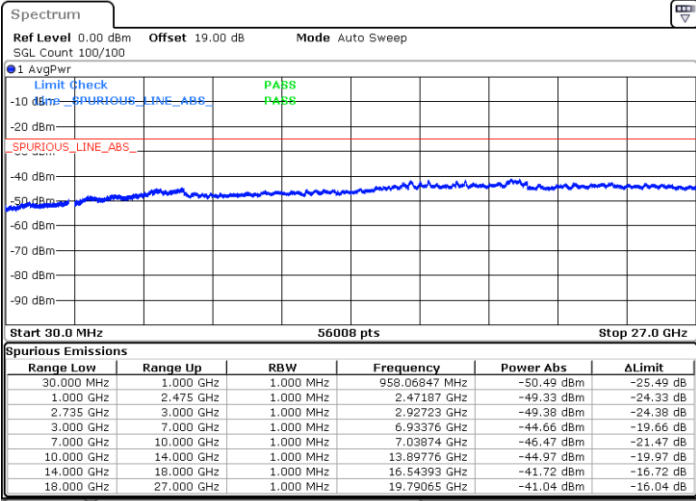

Date: 10.SEP.2021 18:55:30

Middle Channel / FullRB

N/A

Date: 10.SEP.2021 18:46:32

LTE Band 41C / 20MHz+10MHz

16QAM

Highest Channel / 1RB0 and 1RB49

Highest Channel / 1RB99 and 1RB0

Date: 13.SEP.2021 10:29:06

Date: 13.SEP.2021 10:34:14

Highest Channel / FullIRB

N/A

Date: 13.SEP.2021 10:24:57

LTE Band 41C / 20MHz+15MHz

16QAM

Lowest Channel / 1RB0 and 1RB74

Lowest Channel / 1RB99 and 1RB0

Date: 13.SEP.2021 10:49:50

Date: 13.SEP.2021 11:01:29

Lowest Channel / FullRB

N/A

Date: 13.SEP.2021 10:40:55

LTE Band 41C / 20MHz+15MHz

16QAM