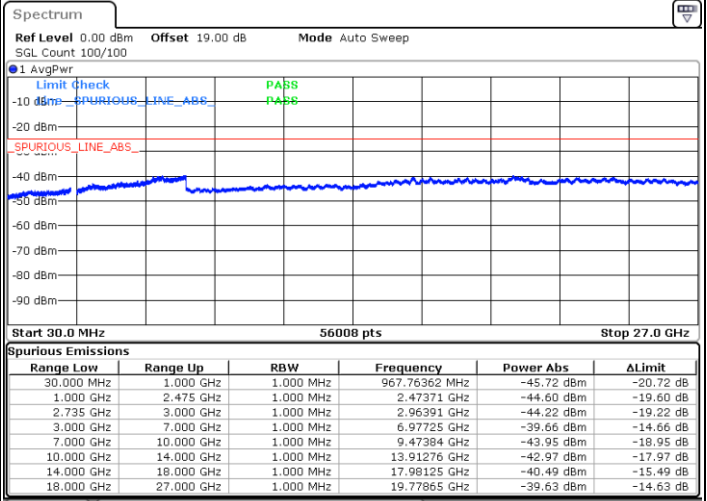

N/A

Date: 10.SEP.2021 14:52:56

LTE Band 41C / 15MHz+15MHz

16QAM

Middle Channel / 1RB0 and 1RB74

Middle Channel / 1RB74 and 1RB0

Date: 10.SEP.2021 15:19:38

Date: 10.SEP.2021 15:23:45

Middle Channel / FullIRB

N/A

Date: 10.SEP.2021 15:06:00

LTE Band 41C / 15MHz+15MHz

16QAM

Highest Channel / 1RB0 and 1RB74

Highest Channel / 1RB74 and 1RB0

Date: 10.SEP.2021 15:37:14

Date: 10.SEP.2021 15:41:37

Highest Channel / FullIRB

N/A

Date: 10.SEP.2021 15:33:07

LTE Band 41C / 15MHz+20MHz

16QAM

Lowest Channel / 1RB0 and 1RB99

Lowest Channel / 1RB74 and 1RB0

Date: 10.SEP.2021 15:51:13

Date: 10.SEP.2021 16:01:51

Lowest Channel / FullRB

N/A

Date: 10.SEP.2021 15:47:12

LTE Band 41C / 15MHz+20MHz

16QAM

Middle Channel / 1RB0 and 1RB9