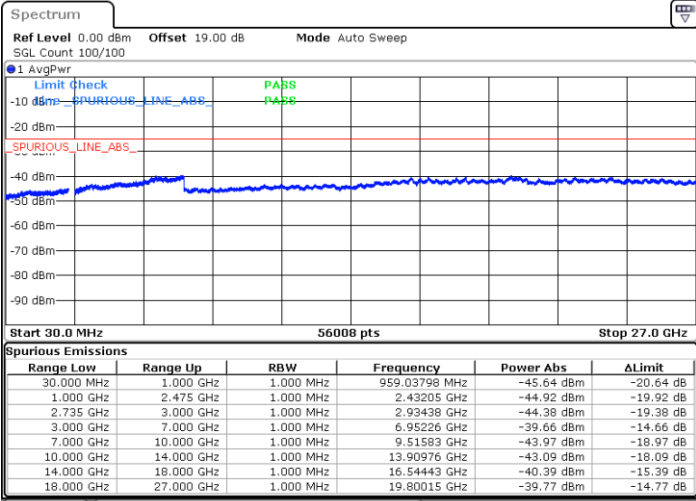

LTE Band 41C / 15MHz+10MHz

16QAM

Highest Channel / 1RB0 and 1RB49

Highest Channel / 1RB74 and 1RB0

Date: 10.SEP.2021 14:43:18

Date: 10.SEP.2021 14:47:20

Highest Channel / FullIRB

N/A

Date: 10.SEP.2021 14:38:42

LTE Band 41C / 15MHz+15MHz

16QAM

Lowest Channel / 1RB0 and 1RB74

Lowest Channel / 1RB74 and 1RB0

Date: 10.SEP.2021 14:57:31

Date: 10.SEP.2021 15:01:29

Lowest Channel / FullRB

N/A

Date: 10.SEP.2021 14:52:56

LTE Band 41C / 15MHz+15MHz

16QAM

Middle Channel / 1RB0 and 1RB74

Middle Channel / 1RB74 and 1RB0

Date: 10.SEP.2021 15:19:38

Date: 10.SEP.2021 15:23:45

Middle Channel / FullIRB

N/A

Date: 10.SEP.2021 15:06:00

LTE Band 41C / 15MHz+15MHz

16QAM

Highest Channel / 1RB0 and 1RB74

Highest Channel / 1RB74 and 1RB0

Date: 10.SEP.2021 15:37:14