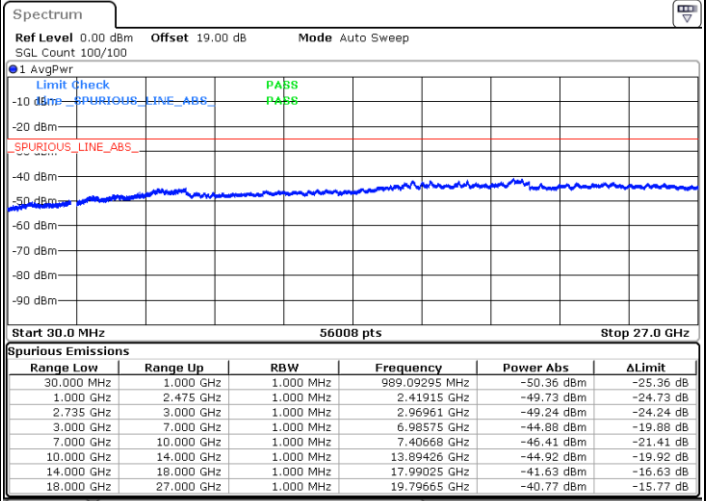

Date: 9.SEP.2021 16:54:22