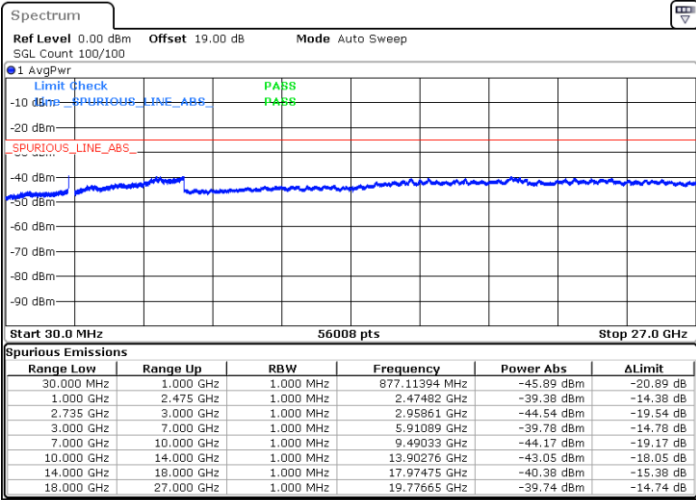

LTE Band 41C / 10MHz+15MHz

16QAM

Lowest Channel / 1RB0 and 1RB74

Lowest Channel / 1RB49 and 1RB0

Date: 10.SEP.2021 10:16:28

Date: 10.SEP.2021 10:20:35

Lowest Channel / FullRB

N/A

Date: 10.SEP.2021 10:10:39

LTE Band 41C / 10MHz+15MHz

16QAM

MiddleChannel / 1RB0 and 1RB74

Middle Channel / 1RB49 and 1RB0

Date: 10.SEP.2021 10:32:57

Date: 10.SEP.2021 10:37:40

Middle Channel / FullIRB

N/A

Date: 10.SEP.2021 10:27:23

LTE Band 41C / 10MHz+15MHz

16QAM

Highest Channel / 1RB0 and 1RB74

Highest Channel / 1RB49 and 1RB0

Date: 10.SEP.2021 10:48:57

Date: 10.SEP.2021 10:53:41