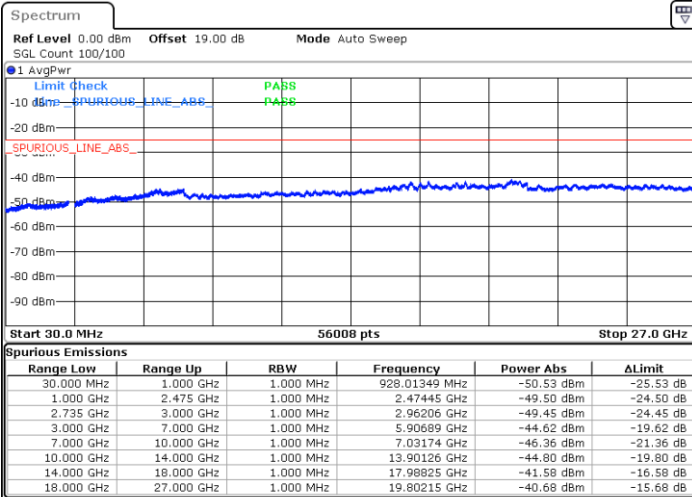

LTE Band 41C / 20MHz+20MHz

16QAM

Lowest Channel / 1RB0 and 1RB99

Lowest Channel / 1RB99 and 1RB0

Date: 13.SEP.2021 11:51:27

Date: 13.SEP.2021 11:57:19

Lowest Channel / FullRB

N/A

Date: 13.SEP.2021 11:44:43

LTE Band 41C / 20MHz+20MHz

16QAM

MiddleChannel / 1RB0 and 1RB99

Middle Channel / 1RB99 and 1RB0

Date: 13.SEP.2021 12:07:19

Date: 13.SEP.2021 12:11:51

Middle Channel / FullIRB

N/A

Date: 13.SEP.2021 12:02:35

LTE Band 41C / 20MHz+20MHz

16QAM

Highest Channel / 1RB0 and 1RB99

Highest Channel / 1RB99 and 1RB0

Date: 13.SEP.2021 12:25:33

Date: 13.SEP.2021 12:31:07

Highest Channel / FullIRB

N/A

Date: 13.SEP.2021 12:18:59

LTE Band 41C / 5MHz+20MHz

64QAM

Lowest Channel / 1RB0 and 1RB99

Lowest Channel / 1RB24 and 1RB0

Date: 9.SEP.2021 16:10:44