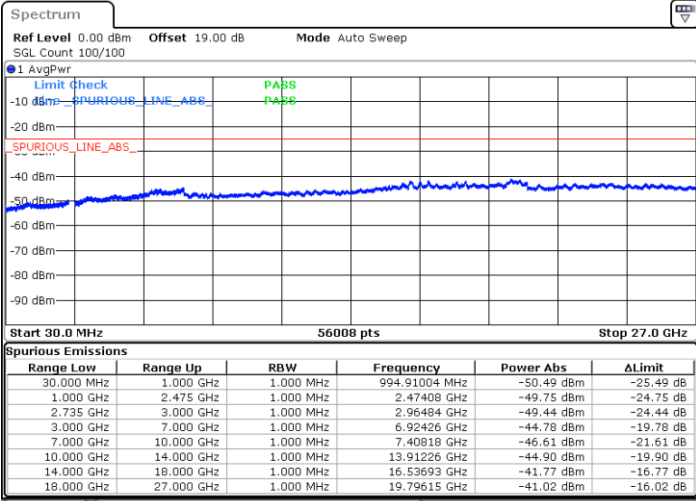

Middle Channel / FullIRB

N/A

Date: 10.SEP.2021 15:06:00

LTE Band 41C / 15MHz+15MHz

16QAM

Highest Channel / 1RB0 and 1RB74

Highest Channel / 1RB74 and 1RB0

Date: 10.SEP.2021 15:37:14

Date: 10.SEP.2021 15:41:37

Highest Channel / FullIRB

N/A

Date: 10.SEP.2021 15:33:07

LTE Band 41C / 15MHz+20MHz

16QAM

Lowest Channel / 1RB0 and 1RB99

Lowest Channel / 1RB74 and 1RB0

Date: 10.SEP.2021 15:51:13

Date: 10.SEP.2021 16:01:51

Lowest Channel / FullRB

N/A

Date: 10.SEP.2021 15:47:12

LTE Band 41C / 15MHz+20MHz

16QAM

Middle Channel / 1RB0 and 1RB9