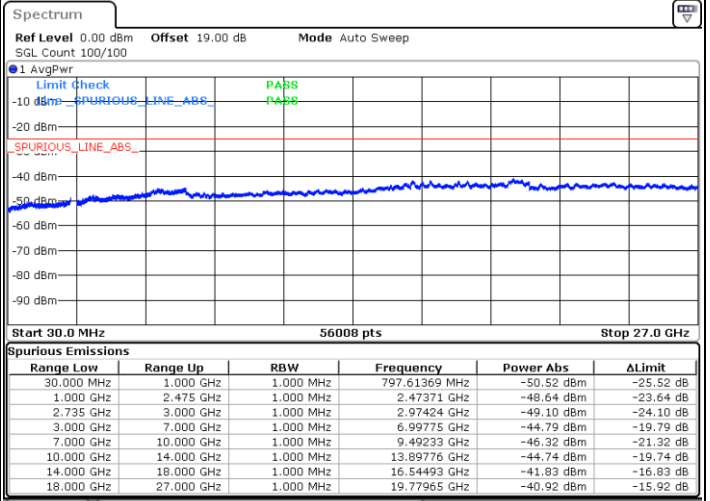

Date: 10.SEP.2021 18:55:30

Middle Channel / FullRB

N/A

Date: 10.SEP.2021 18:46:32

LTE Band 41C / 20MHz+10MHz

16QAM

Highest Channel / 1RB0 and 1RB49

Highest Channel / 1RB99 and 1RB0

Date: 13.SEP.2021 10:29:06

Date: 13.SEP.2021 10:34:14

Highest Channel / FullIRB

N/A

Date: 13.SEP.2021 10:24:57

LTE Band 41C / 20MHz+15MHz

16QAM

Lowest Channel / 1RB0 and 1RB74

Lowest Channel / 1RB99 and 1RB0

Date: 13.SEP.2021 10:49:50

Date: 13.SEP.2021 11:01:29

Lowest Channel / FullRB

N/A

Date: 13.SEP.2021 10:40:55

LTE Band 41C / 20MHz+15MHz

16QAM

Middle Channel / 1RB0 and 1RB74

Middle Channel / 1RB99 and 1RB0

Date: 13.SEP.2021 11:14:02

Date: 13.SEP.2021 11:18:58

Middle Channel / FullRB

N/A

Date: 13.SEP.2021 11:07:07

LTE Band 41C / 20MHz+15MHz