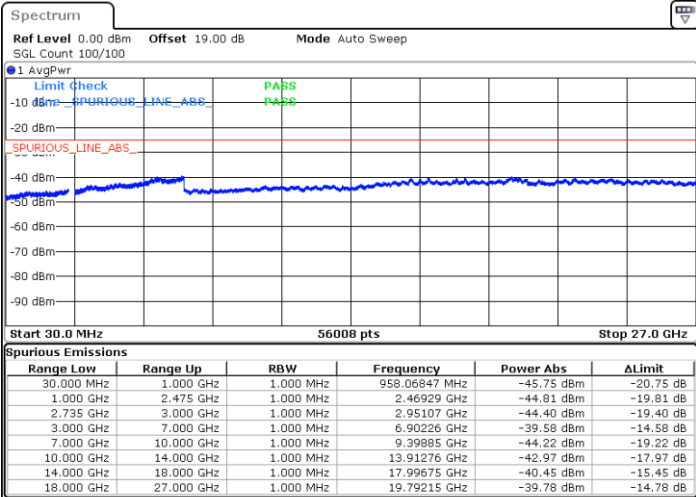

Date: 10.SEP.2021 14:38:42

LTE Band 41C / 15MHz+15MHz

16QAM

Lowest Channel / 1RB0 and 1RB74

Lowest Channel / 1RB74 and 1RB0

Date: 10.SEP.2021 14:57:31

Date: 10.SEP.2021 15:01:29

Lowest Channel / FullRB

N/A

Date: 10.SEP.2021 14:52:56

LTE Band 41C / 15MHz+15MHz

16QAM

Middle Channel / 1RB0 and 1RB74

Middle Channel / 1RB74 and 1RB0

Date: 10.SEP.2021 15:19:38

Date: 10.SEP.2021 15:23:45

Middle Channel / FullIRB

N/A

Date: 10.SEP.2021 15:06:00

LTE Band 41C / 15MHz+15MHz

16QAM

Highest Channel / 1RB0 and 1RB74

Highest Channel / 1RB74 and 1RB0

Date: 10.SEP.2021 15:37:14

Date: 10.SEP.2021 15:41:37

Highest Channel / FullIRB

N/A

Date: 10.SEP.2021 15:33:07

LTE Band 41C / 15MHz+20MHz

16QAM

Lowest Channel / 1RB0 and 1RB99

Lowest Channel / 1RB74 and 1RB0