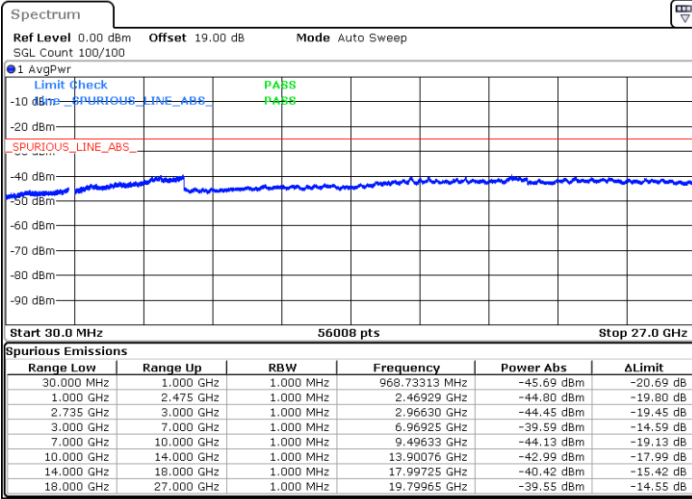

Lowest Channel / 1RB0 and 1RB49

Lowest Channel / 1RB74 and 1RB80

Date: 10.SEP.2021 12:40:51

Date: 10.SEP.2021 12:44:38

Lowest Channel / FullIRB

N/A

Date: 10.SEP.2021 12:36:07

LTE Band 41C / 15MHz+10MHz

16QAM

Middle Channel / 1RB0 and 1RB49

Middle Channel / 1RB74 and 1RB0

Date: 10.SEP.2021 12:59:50

Date: 10.SEP.2021 13:03:20

Middle Channel / FullIRB

N/A

Date: 10.SEP.2021 12:49:06

LTE Band 41C / 15MHz+10MHz

16QAM

Highest Channel / 1RB0 and 1RB49

Highest Channel / 1RB74 and 1RB0

Date: 10.SEP.2021 14:43:18

Date: 10.SEP.2021 14:47:20

Highest Channel / FullIRB

N/A