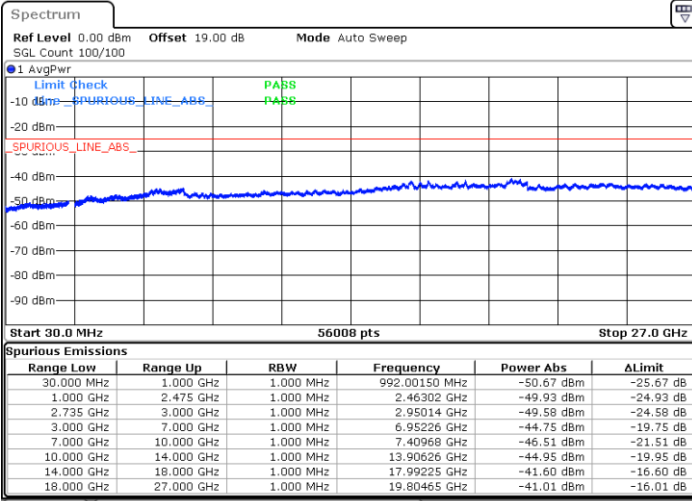

Date: 10.SEP.2021 15:41:37

Highest Channel / FullIRB

N/A

Date: 10.SEP.2021 15:33:07

LTE Band 41C / 15MHz+20MHz

16QAM

Lowest Channel / 1RB0 and 1RB99

Lowest Channel / 1RB74 and 1RB0

Date: 10.SEP.2021 15:51:13

Date: 10.SEP.2021 16:01:51

Lowest Channel / FullRB

N/A

Date: 10.SEP.2021 15:47:12

LTE Band 41C / 15MHz+20MHz

16QAM

Middle Channel / 1RB0 and 1RB9

Middle Channel / 1RB74 and 1RB0

Date: 10.SEP.2021 16:16:08

Date: 10.SEP.2021 16:22:12

Middle Channel / FullIRB

N/A

Date: 10.SEP.2021 16:10:40

LTE Band 41C / 15MHz+20MHz

16QAM

Highest Channel / 1RB0 and 1RB99

Highest Channel / 1RB74 and 1RB0

Date: 10.SEP.2021 16:31:59

Date: 10.SEP.2021 16:36:09

Highest Channel / FullIRB

N/A

Date: 10.SEP.2021 16:27:13

LTE Band 41C / 20MHz+5MHz