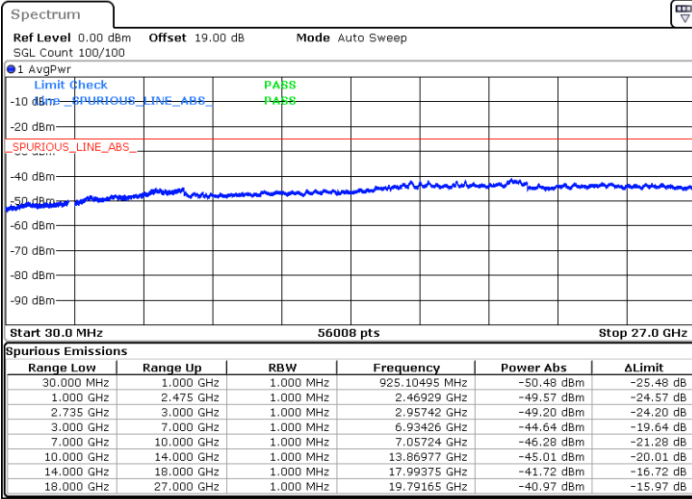

LTE Band 41C / 20MHz+20MHz

16QAM

Lowest Channel / 1RB0 and 1RB99

Lowest Channel / 1RB99 and 1RB0

Date: 13.SEP.2021 11:51:27

Date: 13.SEP.2021 11:57:19

Lowest Channel / FullRB

N/A

Date: 13.SEP.2021 11:44:43

LTE Band 41C / 20MHz+20MHz

16QAM

MiddleChannel / 1RB0 and 1RB99

Middle Channel / 1RB99 and 1RB0

Date: 13.SEP.2021 12:07:19

Date: 13.SEP.2021 12:11:51

Middle Channel / FullIRB

N/A

Date: 13.SEP.2021 12:02:35

LTE Band 41C / 20MHz+20MHz

16QAM

Highest Channel / 1RB0 and 1RB99

Highest Channel / 1RB99 and 1RB0

Date: 13.SEP.2021 12:25:33

Date: 13.SEP.2021 12:31:07

Highest Channel / FullIRB

N/A

Date: 13.SEP.2021 12:18:59

LTE Band 41C / 5MHz+20MHz

64QAM

Lowest Channel / 1RB0 and 1RB99

Lowest Channel / 1RB24 and 1RB0

Date: 9.SEP.2021 16:10:44