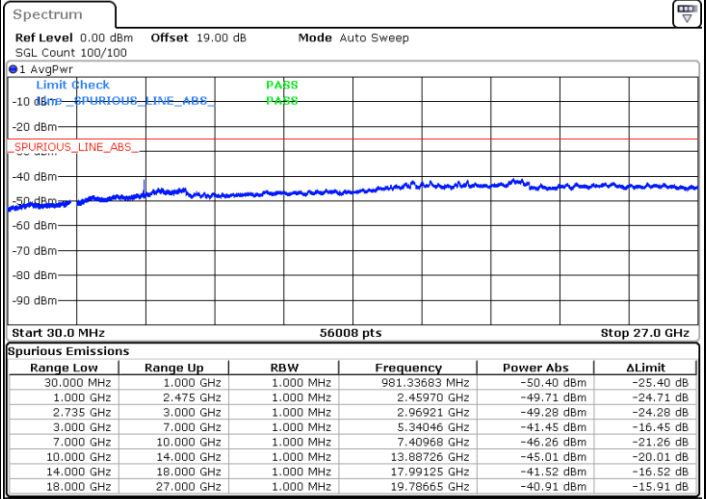

Date: 13.SEP.2021 11:44:43

LTE Band 41C / 20MHz+20MHz

16QAM

MiddleChannel / 1RB0 and 1RB99

Middle Channel / 1RB99 and 1RB0

Date: 13.SEP.2021 12:07:19

Date: 13.SEP.2021 12:11:51

Middle Channel / FullIRB

N/A

Date: 13.SEP.2021 12:02:35

LTE Band 41C / 20MHz+20MHz

16QAM

Highest Channel / 1RB0 and 1RB99

Highest Channel / 1RB99 and 1RB0

Date: 13.SEP.2021 12:25:33

Date: 13.SEP.2021 12:31:07

Highest Channel / FullIRB

N/A

Date: 13.SEP.2021 12:18:59

LTE Band 41C / 5MHz+20MHz

64QAM

Lowest Channel / 1RB0 and 1RB99

Lowest Channel / 1RB24 and 1RB0

Date: 9.SEP.2021 16:10:44