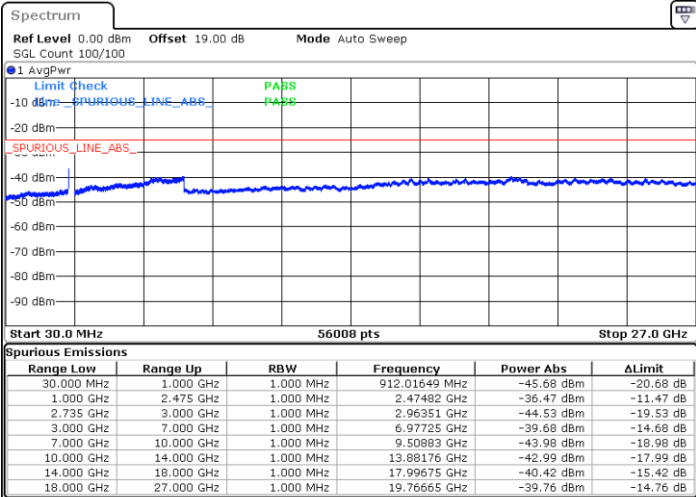

LTE Band 41C / 15MHz+10MHz

16QAM

Highest Channel / 1RB0 and 1RB49

Highest Channel / 1RB74 and 1RB0

Date: 10.SEP.2021 14:43:18

Date: 10.SEP.2021 14:47:20

Highest Channel / FullIRB

N/A

Date: 10.SEP.2021 14:38:42

LTE Band 41C / 15MHz+15MHz

16QAM

Lowest Channel / 1RB0 and 1RB74

Lowest Channel / 1RB74 and 1RB0

Date: 10.SEP.2021 14:57:31

Date: 10.SEP.2021 15:01:29

Lowest Channel / FullRB

N/A

Date: 10.SEP.2021 14:52:56

LTE Band 41C / 15MHz+15MHz

16QAM

Middle Channel / 1RB0 and 1RB74

Middle Channel / 1RB74 and 1RB0

Date: 10.SEP.2021 15:19:38

Date: 10.SEP.2021 15:23:45

Middle Channel / FullIRB

N/A

Date: 10.SEP.2021 15:06:00

LTE Band 41C / 15MHz+15MHz

16QAM

Highest Channel / 1RB0 and 1RB74

Highest Channel / 1RB74 and 1RB0

Date: 10.SEP.2021 15:37:14