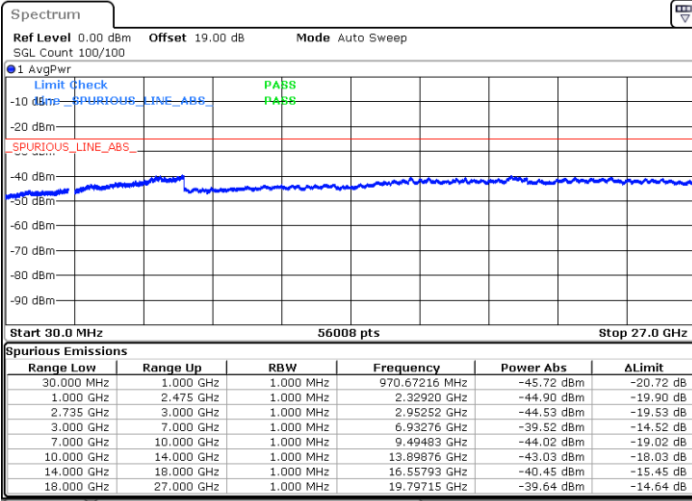

N/A

Date: 10.SEP.2021 14:52:56

LTE Band 41C / 15MHz+15MHz

16QAM

Middle Channel / 1RB0 and 1RB74

Middle Channel / 1RB74 and 1RB0

Date: 10.SEP.2021 15:19:38

Date: 10.SEP.2021 15:23:45

Middle Channel / FullIRB

N/A

Date: 10.SEP.2021 15:06:00

LTE Band 41C / 15MHz+15MHz

16QAM

Highest Channel / 1RB0 and 1RB74

Highest Channel / 1RB74 and 1RB0

Date: 10.SEP.2021 15:37:14

Date: 10.SEP.2021 15:41:37

Highest Channel / FullIRB

N/A

Date: 10.SEP.2021 15:33:07

LTE Band 41C / 15MHz+20MHz

16QAM

Lowest Channel / 1RB0 and 1RB99

Lowest Channel / 1RB74 and 1RB0