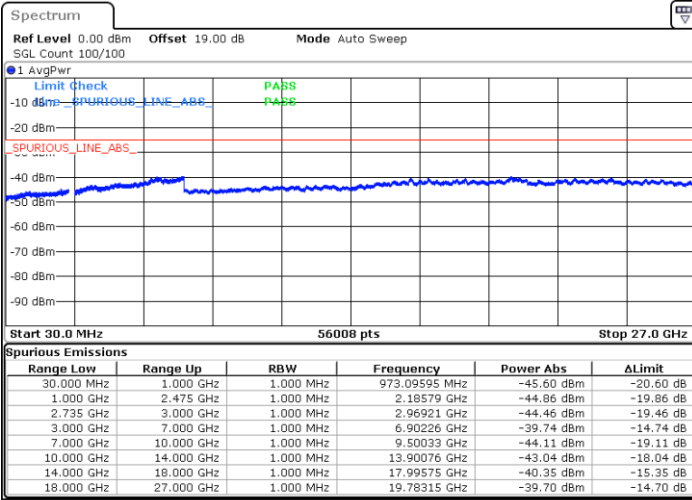

N/A

Date: 10.SEP.2021 14:52:56

LTE Band 41C / 15MHz+15MHz

16QAM

Middle Channel / 1RB0 and 1RB74

Middle Channel / 1RB74 and 1RB0

Date: 10.SEP.2021 15:19:38

Date: 10.SEP.2021 15:23:45

Middle Channel / FullIRB

N/A

Date: 10.SEP.2021 15:06:00

LTE Band 41C / 15MHz+15MHz

16QAM

Highest Channel / 1RB0 and 1RB74

Highest Channel / 1RB74 and 1RB0

Date: 10.SEP.2021 15:37:14

Date: 10.SEP.2021 15:41:37

Highest Channel / FullIRB

N/A

Date: 10.SEP.2021 15:33:07

LTE Band 41C / 15MHz+20MHz

16QAM

Lowest Channel / 1RB0 and 1RB99

Lowest Channel / 1RB74 and 1RB0