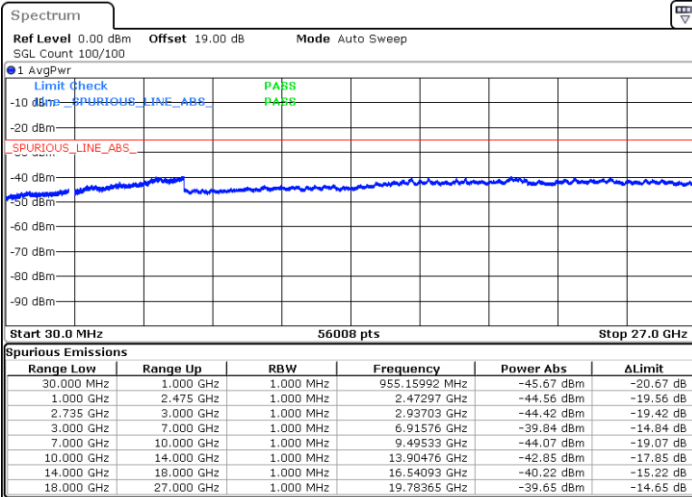

LTE Band 41C / 15MHz+10MHz

16QAM

Highest Channel / 1RB0 and 1RB49

Highest Channel / 1RB74 and 1RB0

Date: 10.SEP.2021 14:43:18

Date: 10.SEP.2021 14:47:20

Highest Channel / FullIRB

N/A

Date: 10.SEP.2021 14:38:42

LTE Band 41C / 15MHz+15MHz

16QAM

Lowest Channel / 1RB0 and 1RB74

Lowest Channel / 1RB74 and 1RB0

Date: 10.SEP.2021 14:57:31

Date: 10.SEP.2021 15:01:29

Lowest Channel / FullRB