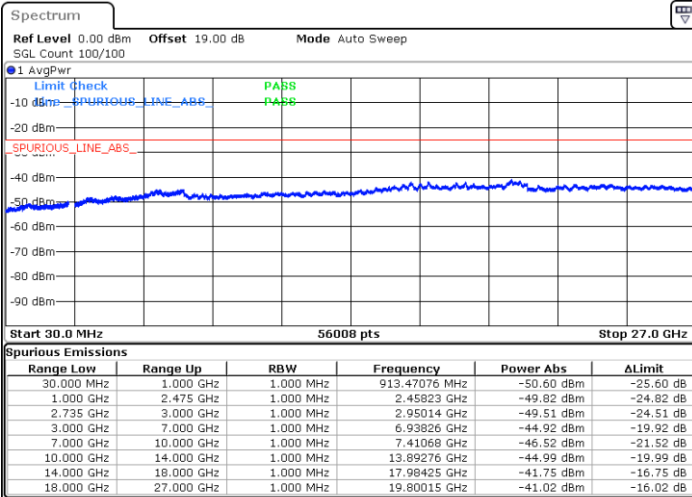

Date: 10.SEP.2021 15:51:13

Date: 10.SEP.2021 16:01:51

Lowest Channel / FullRB

N/A

Date: 10.SEP.2021 15:47:12

LTE Band 41C / 15MHz+20MHz

16QAM

Middle Channel / 1RB0 and 1RB9

Middle Channel / 1RB74 and 1RB0

Date: 10.SEP.2021 16:16:08

Date: 10.SEP.2021 16:22:12

Middle Channel / FullIRB

N/A

Date: 10.SEP.2021 16:10:40

LTE Band 41C / 15MHz+20MHz

16QAM

Highest Channel / 1RB0 and 1RB99

Highest Channel / 1RB74 and 1RB0

Date: 10.SEP.2021 16:31:59

Date: 10.SEP.2021 16:36:09

Highest Channel / FullIRB

N/A

Date: 10.SEP.2021 16:27:13

LTE Band 41C / 20MHz+5MHz