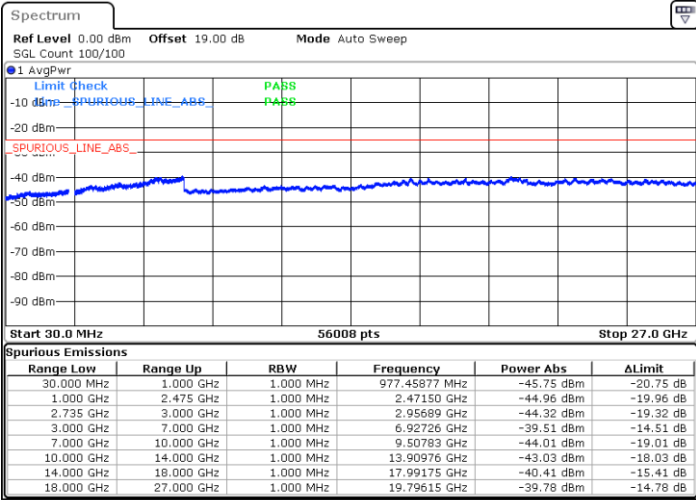

LTE Band 41C / 10MHz+15MHz

16QAM

Lowest Channel / 1RB0 and 1RB74

Lowest Channel / 1RB49 and 1RB0

Date: 10.SEP.2021 10:16:28

Date: 10.SEP.2021 10:20:35

Lowest Channel / FullRB

N/A

Date: 10.SEP.2021 10:10:39

LTE Band 41C / 10MHz+15MHz

16QAM

MiddleChannel / 1RB0 and 1RB74

Middle Channel / 1RB49 and 1RB0

Date: 10.SEP.2021 10:32:57

Date: 10.SEP.2021 10:37:40

Middle Channel / FullIRB

N/A

Date: 10.SEP.2021 10:27:23

LTE Band 41C / 10MHz+15MHz

16QAM

Highest Channel / 1RB0 and 1RB74

Highest Channel / 1RB49 and 1RB0

Date: 10.SEP.2021 10:48:57

Date: 10.SEP.2021 10:53:41

Highest Channel / FullIRB

N/A

Date: 10.SEP.2021 10:42:11

LTE Band 41C / 10MHz+20MHz

16QAM

Lowest Channel / 1RB0 and 1RB99

Lowest Channel / 1RB49 and 1RB0

Date: 10.SEP.2021 11:09:44