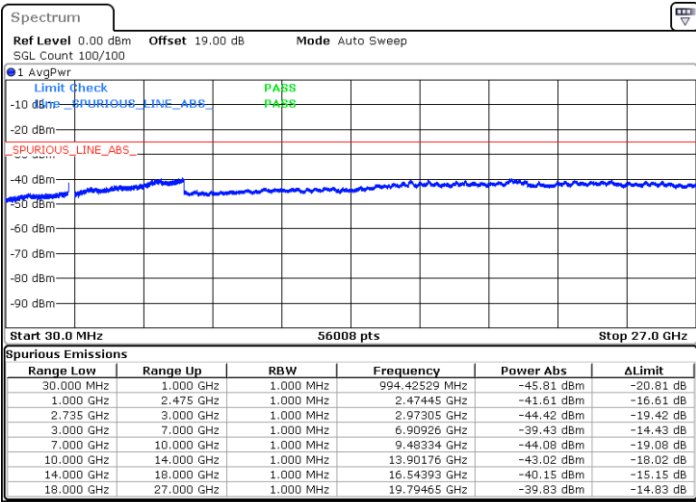

Highest Channel / 1RB49 and 1RB0

Date: 10.SEP.2021 11:44:01

Date: 10.SEP.2021 11:52:01

Highest Channel / FullIRB

N/A

Date: 10.SEP.2021 11:40:09

LTE Band 41C / 15MHz+10MHz

16QAM

Lowest Channel / 1RB0 and 1RB49

Lowest Channel / 1RB74 and 1RB80

Date: 10.SEP.2021 12:40:51

Date: 10.SEP.2021 12:44:38

Lowest Channel / FullIRB

N/A

Date: 10.SEP.2021 12:36:07

LTE Band 41C / 15MHz+10MHz

LTE Band 41C / 15MHz+10MHz

16QAM

Highest Channel / 1RB0 and 1RB49

Highest Channel / 1RB74 and 1RB0

Date: 10.SEP.2021 14:43:18

Date: 10.SEP.2021 14:47:20

Highest Channel / FullIRB

N/A