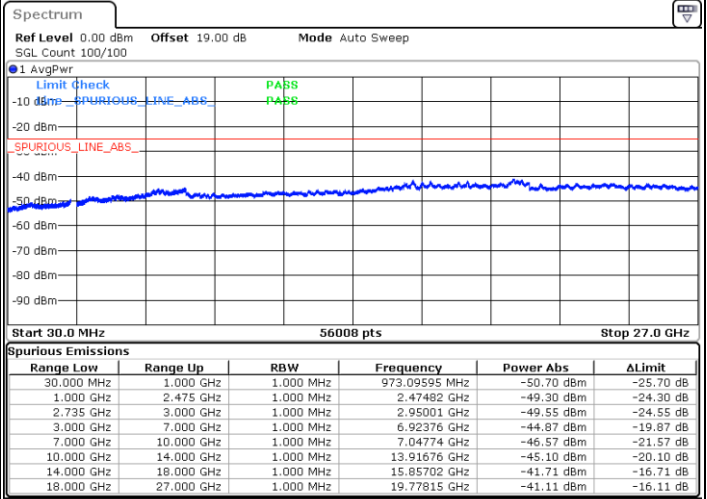

N/A

Date: 10.SEP.2021 10:27:23

LTE Band 41C / 10MHz+15MHz

16QAM

Highest Channel / 1RB0 and 1RB74

Highest Channel / 1RB49 and 1RB0

Date: 10.SEP.2021 10:48:57

Date: 10.SEP.2021 10:53:41

Highest Channel / FullIRB

N/A

Date: 10.SEP.2021 10:42:11

LTE Band 41C / 10MHz+20MHz

16QAM

Lowest Channel / 1RB0 and 1RB99

Lowest Channel / 1RB49 and 1RB0

Date: 10.SEP.2021 11:09:44

Date: 10.SEP.2021 11:16:51

Lowest Channel / FullIRB

N/A

Date: 10.SEP.2021 11:05:10

LTE Band 41C / 10MHz+20MHz

16QAM

Middle Channel / 1RB0 and 1RB9

Middle Channel / 1RB49 and 1RB0

Date: 10.SEP.2021 11:30:35

Date: 10.SEP.2021 11:35:17

Middle Channel / FullRB

N/A

Date: 10.SEP.2021 11:25:10

LTE Band 41C / 10MHz+20MHz

16QAM

Highest Channel / 1RB0 and 1RB99