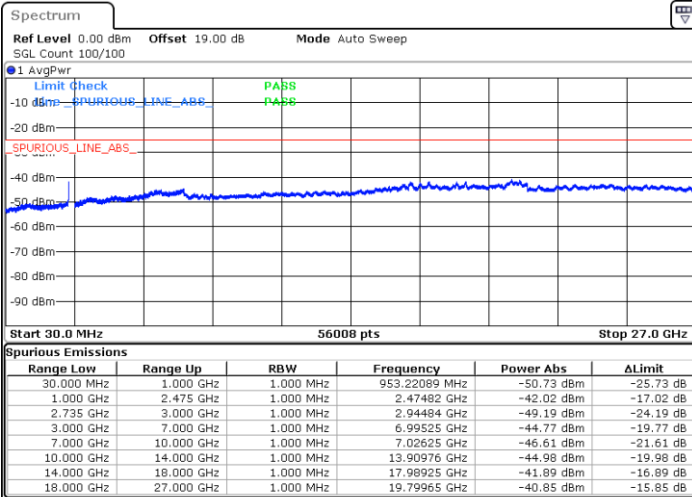

Highest Channel / 1RB0 and 1RB99

Highest Channel / 1RB74 and 1RB0

Date: 10.SEP.2021 16:31:59

Date: 10.SEP.2021 16:36:09

Highest Channel / FullIRB

N/A

Date: 10.SEP.2021 16:27:13

LTE Band 41C / 20MHz+5MHz

16QAM

Lowest Channel / 1RB0 and 1RB24

Lowest Channel / 1RB99 and 1RB0

Date: 10.SEP.2021 16:47:05

Date: 10.SEP.2021 16:59:00

Lowest Channel / FullRB

N/A

Date: 10.SEP.2021 16:41:32

LTE Band 41C / 20MHz+5MHz

16QAM

Middle Channel / 1RB0 and 1RB24

Middle Channel / 1RB99 and 1RB0

Date: 10.SEP.2021 17:09:16

Date: 10.SEP.2021 17:30:12

Middle Channel / FullIRB

N/A

Date: 10.SEP.2021 17:04:53

LTE Band 41C / 20MHz+5MHz

16QAM

Highest Channel / 1RB0 and 1RB24

Highest Channel / 1RB99 and 1RB0

Date: 10.SEP.2021 18:10:11

Date: 10.SEP.2021 18:15:25

Highest Channel / FullIRB