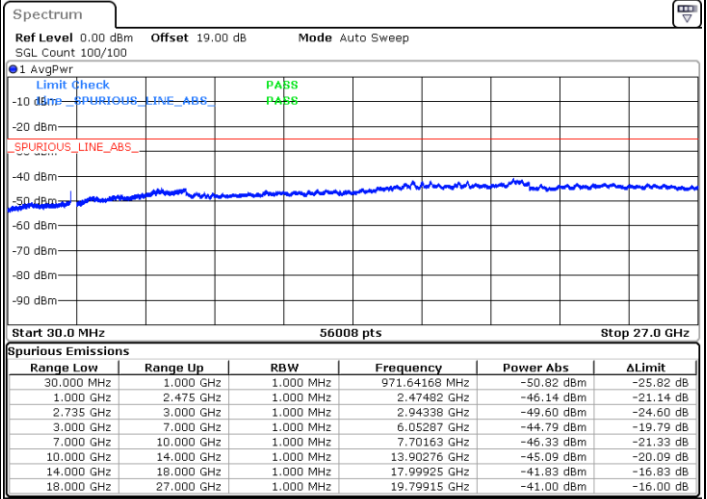

Middle Channel / 1RB74 and 1RB0

Date: 10.SEP.2021 16:16:08

Date: 10.SEP.2021 16:22:12

Middle Channel / FullIRB

N/A

Date: 10.SEP.2021 16:10:40

LTE Band 41C / 15MHz+20MHz

16QAM

Highest Channel / 1RB0 and 1RB99

Highest Channel / 1RB74 and 1RB0

Date: 10.SEP.2021 16:31:59

Date: 10.SEP.2021 16:36:09

Highest Channel / FullIRB

N/A

Date: 10.SEP.2021 16:27:13

LTE Band 41C / 20MHz+5MHz

16QAM

Lowest Channel / 1RB0 and 1RB24

Lowest Channel / 1RB99 and 1RB0

Date: 10.SEP.2021 16:47:05

Date: 10.SEP.2021 16:59:00

Lowest Channel / FullRB

N/A

Date: 10.SEP.2021 16:41:32