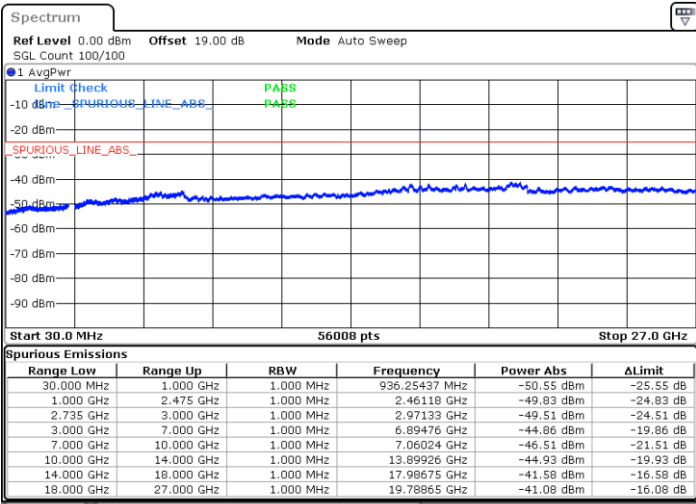

Date: 10.SEP.2021 17:04:53

LTE Band 41C / 20MHz+5MHz

16QAM

Highest Channel / 1RB0 and 1RB24

Highest Channel / 1RB99 and 1RB0

Date: 10.SEP.2021 18:10:11

Date: 10.SEP.2021 18:15:25

Highest Channel / FullIRB

N/A

Date: 10.SEP.2021 17:37:04

LTE Band 41C / 20MHz+10MHz

16QAM

Lowest Channel / 1RB0 and 1RB49

Lowest Channel / 1RB99 and 1RB0

Date: 10.SEP.2021 18:30:48

Date: 10.SEP.2021 18:36:37

Lowest Channel / FullIRB

N/A

Date: 10.SEP.2021 18:26:50

LTE Band 41C / 20MHz+10MHz

16QAM

Middle Channel / 1RB0 and 1RB49

Middle Channel / 1RB99 and 1RB0

Date: 10.SEP.2021 18:50:48