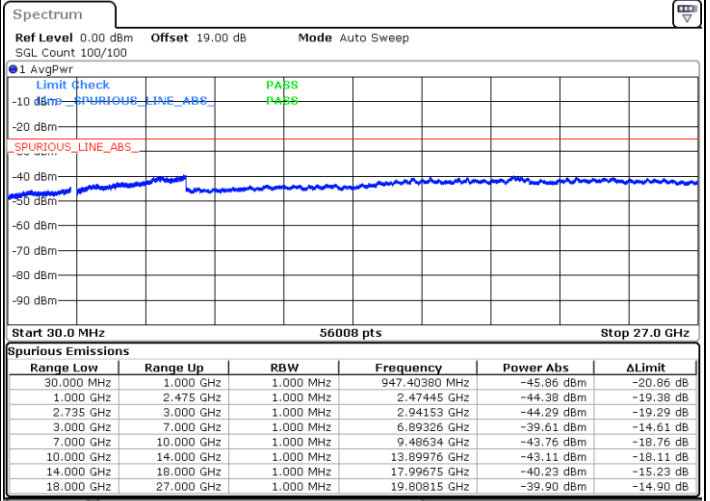

LTE Band 41C / 10MHz+15MHz

16QAM

Lowest Channel / 1RB0 and 1RB74

Lowest Channel / 1RB49 and 1RB0

Date: 10.SEP.2021 10:16:28

Date: 10.SEP.2021 10:20:35

Lowest Channel / FullRB

N/A

Date: 10.SEP.2021 10:10:39

LTE Band 41C / 10MHz+15MHz

16QAM

MiddleChannel / 1RB0 and 1RB74

Middle Channel / 1RB49 and 1RB0

Date: 10.SEP.2021 10:32:57

Date: 10.SEP.2021 10:37:40

Middle Channel / FullIRB

N/A

Date: 10.SEP.2021 10:27:23

LTE Band 41C / 10MHz+15MHz

16QAM

Highest Channel / 1RB0 and 1RB74

Highest Channel / 1RB49 and 1RB0

Date: 10.SEP.2021 10:48:57

Date: 10.SEP.2021 10:53:41