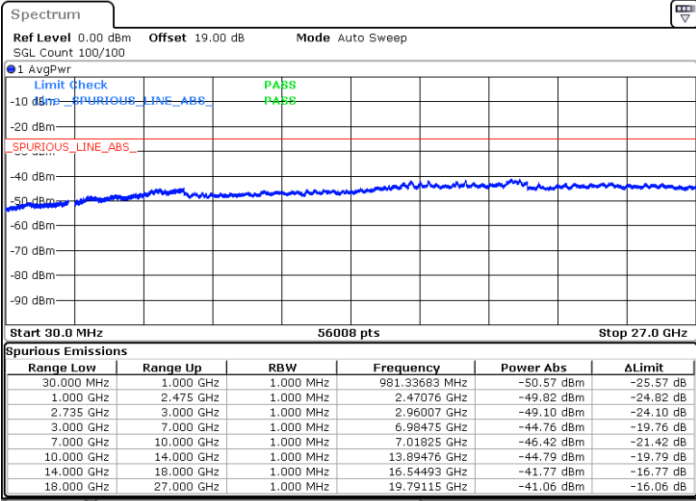

Date: 13.SEP.2021 10:29:06

Date: 13.SEP.2021 10:34:14

Highest Channel / FullIRB

N/A

Date: 13.SEP.2021 10:24:57

LTE Band 41C / 20MHz+15MHz

16QAM

Lowest Channel / 1RB0 and 1RB74

Lowest Channel / 1RB99 and 1RB0

Date: 13.SEP.2021 10:49:50

Date: 13.SEP.2021 11:01:29

Lowest Channel / FullRB

N/A

Date: 13.SEP.2021 10:40:55

LTE Band 41C / 20MHz+15MHz

16QAM

Middle Channel / 1RB0 and 1RB74

Middle Channel / 1RB99 and 1RB0

Date: 13.SEP.2021 11:14:02

Date: 13.SEP.2021 11:18:58

Middle Channel / FullRB

N/A

Date: 13.SEP.2021 11:07:07

LTE Band 41C / 20MHz+15MHz

16QAM

Highest Channel / 1RB0 and 1RB74

Highest Channel / 1RB99 and 1RB0

Date: 13.SEP.2021 11:34:37

Date: 13.SEP.2021 11:39:05

Highest Channel / FullIRB

N/A

Date: 13.SEP.2021 11:29:51