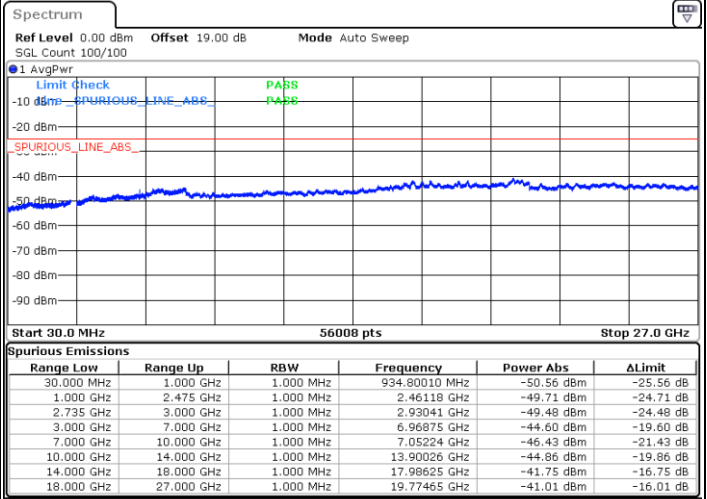

Date: 13.SEP.2021 10:29:06

Date: 13.SEP.2021 10:34:14

Highest Channel / FullIRB

N/A

Date: 13.SEP.2021 10:24:57

LTE Band 41C / 20MHz+15MHz

16QAM

Lowest Channel / 1RB0 and 1RB74

Lowest Channel / 1RB99 and 1RB0

Date: 13.SEP.2021 10:49:50

Date: 13.SEP.2021 11:01:29

Lowest Channel / FullRB

N/A

Date: 13.SEP.2021 10:40:55

LTE Band 41C / 20MHz+15MHz

16QAM

Middle Channel / 1RB0 and 1RB74

Middle Channel / 1RB99 and 1RB0

Date: 13.SEP.2021 11:14:02

Date: 13.SEP.2021 11:18:58

Middle Channel / FullRB

N/A

Date: 13.SEP.2021 11:07:07

LTE Band 41C / 20MHz+15MHz

16QAM

Highest Channel / 1RB0 and 1RB74

Highest Channel / 1RB99 and 1RB0

Date: 13.SEP.2021 11:34:37

Date: 13.SEP.2021 11:39:05

Highest Channel / FullIRB

N/A

Date: 13.SEP.2021 11:29:51