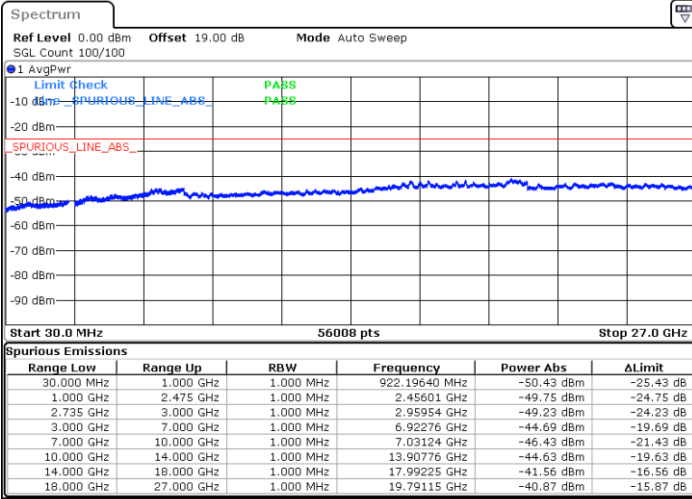

Date: 13.SEP.2021 11:44:43

LTE Band 41C / 20MHz+20MHz

16QAM

MiddleChannel / 1RB0 and 1RB99

Middle Channel / 1RB99 and 1RB0

Date: 13.SEP.2021 12:07:19

Date: 13.SEP.2021 12:11:51

Middle Channel / FullIRB

N/A

Date: 13.SEP.2021 12:02:35

LTE Band 41C / 20MHz+20MHz

16QAM

Highest Channel / 1RB0 and 1RB99

Highest Channel / 1RB99 and 1RB0

Date: 13.SEP.2021 12:25:33

Date: 13.SEP.2021 12:31:07

Highest Channel / FullIRB

N/A

Date: 13.SEP.2021 12:18:59

LTE Band 41C / 5MHz+20MHz

64QAM

Lowest Channel / 1RB0 and 1RB99

Lowest Channel / 1RB24 and 1RB0

Date: 9.SEP.2021 16:10:44