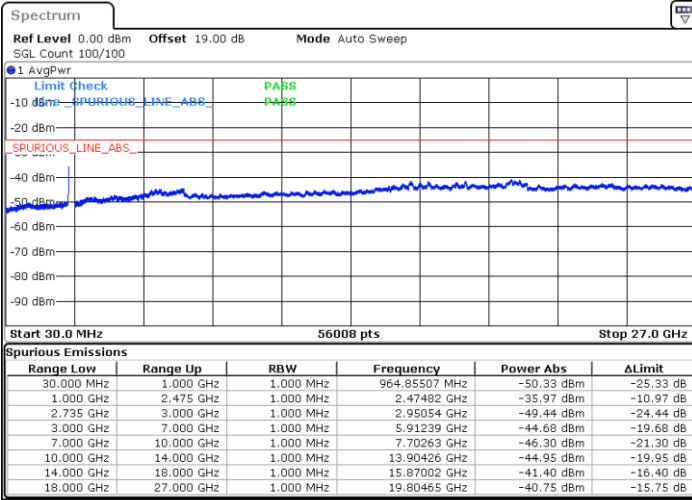

16QAM

Highest Channel / 1RB0 and 1RB74

Highest Channel / 1RB99 and 1RB0

Date: 13.SEP.2021 11:34:37

Date: 13.SEP.2021 11:39:05

Highest Channel / FullIRB

N/A

Date: 13.SEP.2021 11:29:51

LTE Band 41C / 20MHz+20MHz

16QAM

Lowest Channel / 1RB0 and 1RB99

Lowest Channel / 1RB99 and 1RB0

Date: 13.SEP.2021 11:51:27

Date: 13.SEP.2021 11:57:19

Lowest Channel / FullRB

N/A

Date: 13.SEP.2021 11:44:43

LTE Band 41C / 20MHz+20MHz

16QAM

MiddleChannel / 1RB0 and 1RB99

Middle Channel / 1RB99 and 1RB0

Date: 13.SEP.2021 12:07:19

Date: 13.SEP.2021 12:11:51

Middle Channel / FullIRB

N/A

Date: 13.SEP.2021 12:02:35

LTE Band 41C / 20MHz+20MHz

16QAM

Highest Channel / 1RB0 and 1RB99

Highest Channel / 1RB99 and 1RB0

Date: 13.SEP.2021 12:25:33

Date: 13.SEP.2021 12:31:07