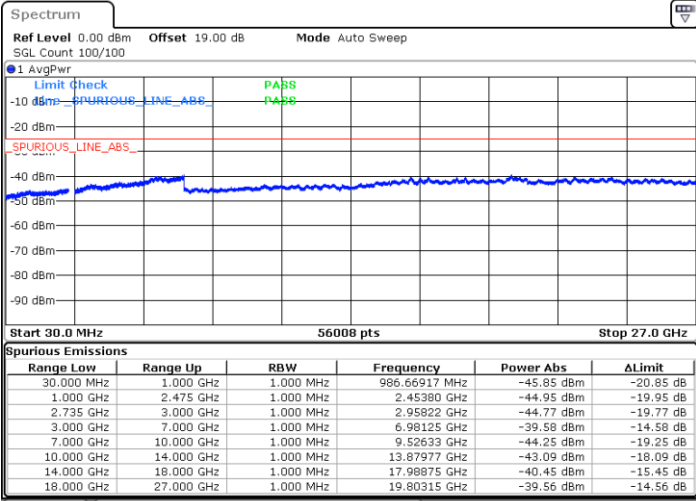

LTE Band 41C / 10MHz+15MHz

16QAM

Lowest Channel / 1RB0 and 1RB74

Lowest Channel / 1RB49 and 1RB0

Date: 10.SEP.2021 10:16:28

Date: 10.SEP.2021 10:20:35

Lowest Channel / FullRB

N/A

Date: 10.SEP.2021 10:10:39

LTE Band 41C / 10MHz+15MHz

16QAM

MiddleChannel / 1RB0 and 1RB74

Middle Channel / 1RB49 and 1RB0

Date: 10.SEP.2021 10:32:57

Date: 10.SEP.2021 10:37:40

Middle Channel / FullIRB

N/A

Date: 10.SEP.2021 10:27:23

LTE Band 41C / 10MHz+15MHz

16QAM

Highest Channel / 1RB0 and 1RB74

Highest Channel / 1RB49 and 1RB0

Date: 10.SEP.2021 10:48:57

Date: 10.SEP.2021 10:53:41

Highest Channel / FullIRB

N/A

Date: 10.SEP.2021 10:42:11

LTE Band 41C / 10MHz+20MHz

16QAM

Lowest Channel / 1RB0 and 1RB99

Lowest Channel / 1RB49 and 1RB0

Date: 10.SEP.2021 11:09:44