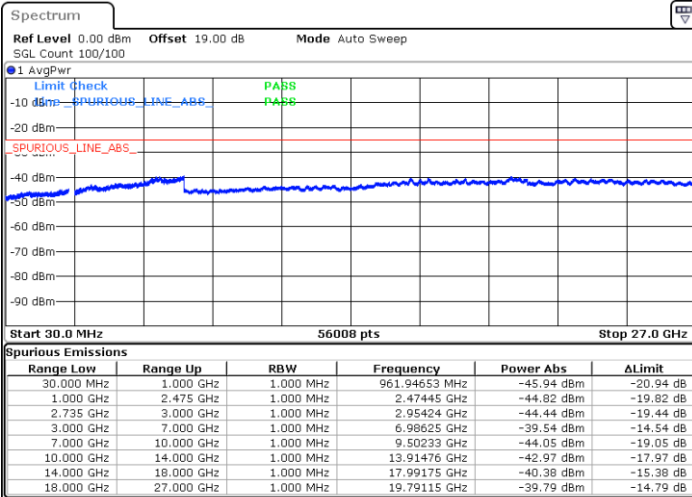

Date: 10.SEP.2021 10:10:39

LTE Band 41C / 10MHz+15MHz

16QAM

MiddleChannel / 1RB0 and 1RB74

Middle Channel / 1RB49 and 1RB0

Date: 10.SEP.2021 10:32:57

Date: 10.SEP.2021 10:37:40

Middle Channel / FullIRB

N/A

Date: 10.SEP.2021 10:27:23

LTE Band 41C / 10MHz+15MHz

16QAM

Highest Channel / 1RB0 and 1RB74

Highest Channel / 1RB49 and 1RB0

Date: 10.SEP.2021 10:48:57

Date: 10.SEP.2021 10:53:41

Highest Channel / FullIRB

N/A

Date: 10.SEP.2021 10:42:11

LTE Band 41C / 10MHz+20MHz

16QAM

Lowest Channel / 1RB0 and 1RB99

Lowest Channel / 1RB49 and 1RB0

Date: 10.SEP.2021 11:09:44

Date: 10.SEP.2021 11:16:51

Lowest Channel / FullIRB

N/A

Date: 10.SEP.2021 11:05:10

LTE Band 41C / 10MHz+20MHz

16QAM

Middle Channel / 1RB0 and 1RB9

Middle Channel / 1RB49 and 1RB0