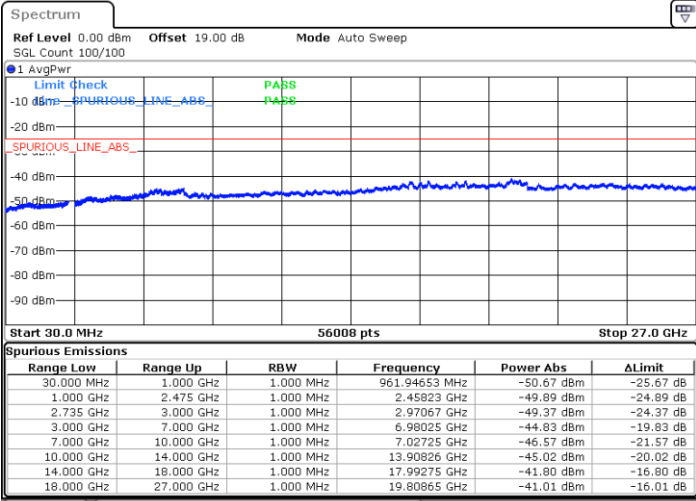

N/A

Date: 10.SEP.2021 17:37:04

LTE Band 41C / 20MHz+10MHz

16QAM

Lowest Channel / 1RB0 and 1RB49

Lowest Channel / 1RB99 and 1RB0

Date: 10.SEP.2021 18:30:48

Date: 10.SEP.2021 18:36:37

Lowest Channel / FullIRB

N/A

Date: 10.SEP.2021 18:26:50

LTE Band 41C / 20MHz+10MHz

16QAM

Middle Channel / 1RB0 and 1RB49

Middle Channel / 1RB99 and 1RB0

Date: 10.SEP.2021 18:50:48

Date: 10.SEP.2021 18:55:30

Middle Channel / FullRB

N/A

Date: 10.SEP.2021 18:46:32

LTE Band 41C / 20MHz+10MHz

16QAM

Highest Channel / 1RB0 and 1RB49

Highest Channel / 1RB99 and 1RB0

Date: 13.SEP.2021 10:29:06

Date: 13.SEP.2021 10:34:14

Highest Channel / FullIRB

N/A

Date: 13.SEP.2021 10:24:57

LTE Band 41C / 20MHz+15MHz

16QAM

Lowest Channel / 1RB0 and 1RB74