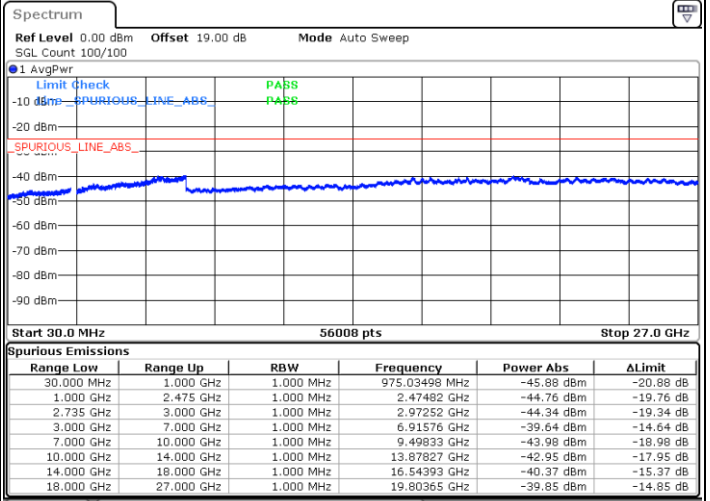

LTE Band 41C / 15MHz+10MHz

16QAM

Highest Channel / 1RB0 and 1RB49

Highest Channel / 1RB74 and 1RB0

Date: 10.SEP.2021 14:43:18

Date: 10.SEP.2021 14:47:20

Highest Channel / FullIRB

N/A

Date: 10.SEP.2021 14:38:42

LTE Band 41C / 15MHz+15MHz

16QAM

Lowest Channel / 1RB0 and 1RB74

Lowest Channel / 1RB74 and 1RB0

Date: 10.SEP.2021 14:57:31

Date: 10.SEP.2021 15:01:29

Lowest Channel / FullRB

N/A

Date: 10.SEP.2021 14:52:56

LTE Band 41C / 15MHz+15MHz

16QAM

Middle Channel / 1RB0 and 1RB74

Middle Channel / 1RB74 and 1RB0

Date: 10.SEP.2021 15:19:38

Date: 10.SEP.2021 15:23:45

Middle Channel / FullIRB

N/A

Date: 10.SEP.2021 15:06:00

LTE Band 41C / 15MHz+15MHz

16QAM

Highest Channel / 1RB0 and 1RB74

Highest Channel / 1RB74 and 1RB0

Date: 10.SEP.2021 15:37:14