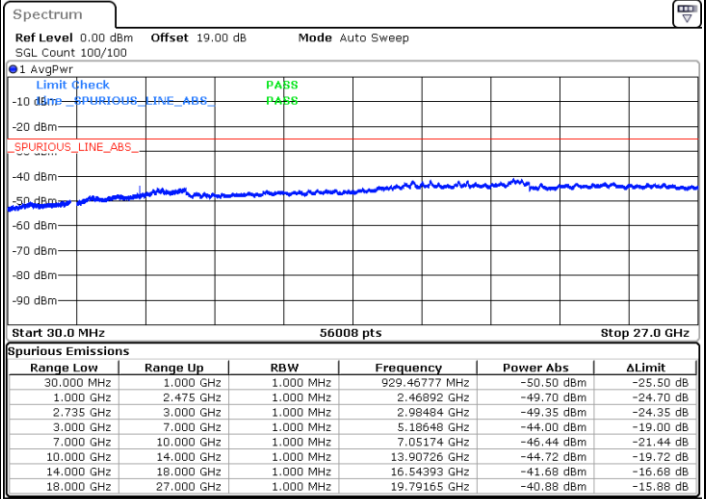

LTE Band 41C / 20MHz+20MHz

16QAM

Lowest Channel / 1RB0 and 1RB99

Lowest Channel / 1RB99 and 1RB0

Date: 13.SEP.2021 11:51:27

Date: 13.SEP.2021 11:57:19

Lowest Channel / FullRB

N/A

Date: 13.SEP.2021 11:44:43

LTE Band 41C / 20MHz+20MHz

16QAM

MiddleChannel / 1RB0 and 1RB99

Middle Channel / 1RB99 and 1RB0

Date: 13.SEP.2021 12:07:19

Date: 13.SEP.2021 12:11:51

Middle Channel / FullIRB

N/A

Date: 13.SEP.2021 12:02:35

LTE Band 41C / 20MHz+20MHz

16QAM

Highest Channel / 1RB0 and 1RB99

Highest Channel / 1RB99 and 1RB0

Date: 13.SEP.2021 12:25:33

Date: 13.SEP.2021 12:31:07

Highest Channel / FullIRB

N/A

Date: 13.SEP.2021 12:18:59

LTE Band 41C / 5MHz+20MHz

64QAM

Lowest Channel / 1RB0 and 1RB99

Lowest Channel / 1RB24 and 1RB0

Date: 9.SEP.2021 16:10:44