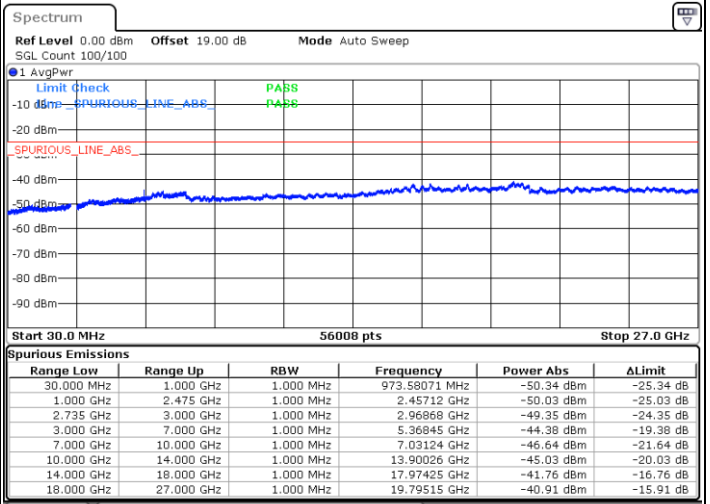

LTE Band 41C / 20MHz+5MHz

16QAM

Middle Channel / 1RB0 and 1RB24

Middle Channel / 1RB99 and 1RB0

Date: 10.SEP.2021 17:09:16

Date: 10.SEP.2021 17:30:12

Middle Channel / FullIRB

N/A

Date: 10.SEP.2021 17:04:53

LTE Band 41C / 20MHz+5MHz

16QAM

Highest Channel / 1RB0 and 1RB24

Highest Channel / 1RB99 and 1RB0

Date: 10.SEP.2021 18:10:11

Date: 10.SEP.2021 18:15:25

Highest Channel / FullIRB

N/A

Date: 10.SEP.2021 17:37:04

LTE Band 41C / 20MHz+10MHz

16QAM

Lowest Channel / 1RB0 and 1RB49

Lowest Channel / 1RB99 and 1RB0

Date: 10.SEP.2021 18:30:48

Date: 10.SEP.2021 18:36:37