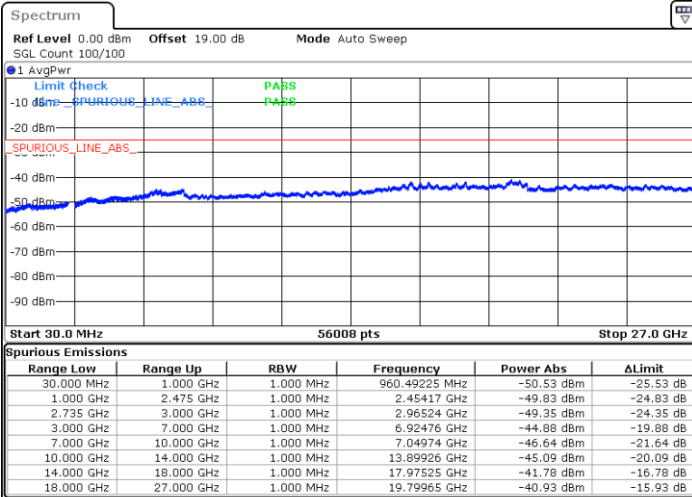

Highest Channel / FullIRB

N/A

Date: 10.SEP.2021 10:42:11

LTE Band 41C / 10MHz+20MHz

16QAM

Lowest Channel / 1RB0 and 1RB99

Lowest Channel / 1RB49 and 1RB0

Date: 10.SEP.2021 11:09:44

Date: 10.SEP.2021 11:16:51

Lowest Channel / FullIRB

N/A

Date: 10.SEP.2021 11:05:10

LTE Band 41C / 10MHz+20MHz

16QAM

Middle Channel / 1RB0 and 1RB9

Middle Channel / 1RB49 and 1RB0

Date: 10.SEP.2021 11:30:35

Date: 10.SEP.2021 11:35:17

Middle Channel / FullRB

N/A

Date: 10.SEP.2021 11:25:10

LTE Band 41C / 10MHz+20MHz

16QAM

Highest Channel / 1RB0 and 1RB99

Highest Channel / 1RB49 and 1RB0

Date: 10.SEP.2021 11:44:01

Date: 10.SEP.2021 11:52:01

Highest Channel / FullIRB

N/A

Date: 10.SEP.2021 11:40:09

LTE Band 41C / 15MHz+10MHz

16QAM