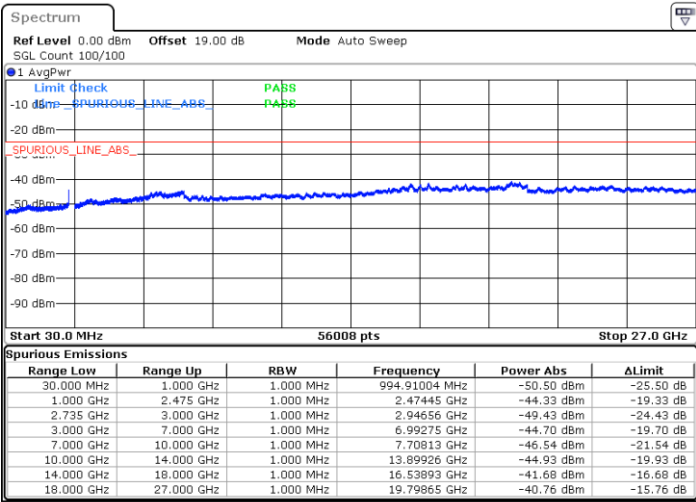

N/A

Date: 13.SEP.2021 12:02:35

LTE Band 41C / 20MHz+20MHz

16QAM

Highest Channel / 1RB0 and 1RB99

Highest Channel / 1RB99 and 1RB0

Date: 13.SEP.2021 12:25:33

Date: 13.SEP.2021 12:31:07

Highest Channel / FullIRB

N/A

Date: 13.SEP.2021 12:18:59

LTE Band 41C / 5MHz+20MHz

64QAM

Lowest Channel / 1RB0 and 1RB99

Lowest Channel / 1RB24 and 1RB0

Date: 9.SEP.2021 16:10:44

Date: 9.SEP.2021 16:31:56

Lowest Channel / FullRB

N/A

Date: 9.SEP.2021 15:59:57

LTE Band 41C / 5MHz+20MHz

64QAM

Middle Channel / 1RB0 and 1RB9

Middle Channel / 1RB24 and 1RB0