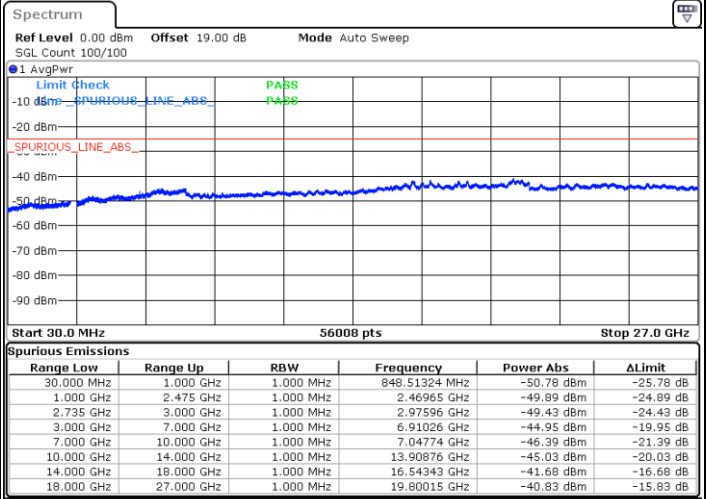

Date: 10.SEP.2021 15:41:37

Highest Channel / FullIRB

N/A

Date: 10.SEP.2021 15:33:07

LTE Band 41C / 15MHz+20MHz

16QAM

Lowest Channel / 1RB0 and 1RB99

Lowest Channel / 1RB74 and 1RB0

Date: 10.SEP.2021 15:51:13

Date: 10.SEP.2021 16:01:51

Lowest Channel / FullRB

N/A

Date: 10.SEP.2021 15:47:12

LTE Band 41C / 15MHz+20MHz

16QAM

Middle Channel / 1RB0 and 1RB9

Middle Channel / 1RB74 and 1RB0

Date: 10.SEP.2021 16:16:08

Date: 10.SEP.2021 16:22:12

Middle Channel / FullIRB

N/A

Date: 10.SEP.2021 16:10:40

LTE Band 41C / 15MHz+20MHz

16QAM

Highest Channel / 1RB0 and 1RB99

Highest Channel / 1RB74 and 1RB0

Date: 10.SEP.2021 16:31:59

Date: 10.SEP.2021 16:36:09

Highest Channel / FullIRB

N/A

Date: 10.SEP.2021 16:27:13

LTE Band 41C / 20MHz+5MHz