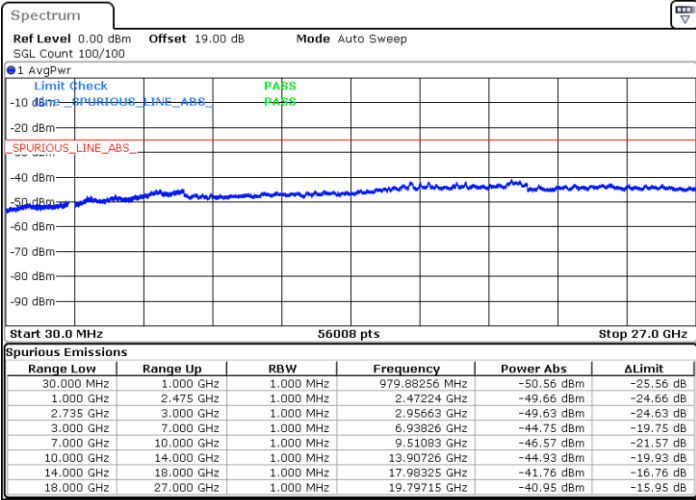

LTE Band 41C / 20MHz+5MHz

16QAM

Middle Channel / 1RB0 and 1RB24

Middle Channel / 1RB99 and 1RB0

Date: 10.SEP.2021 17:09:16

Date: 10.SEP.2021 17:30:12

Middle Channel / FullIRB

N/A

Date: 10.SEP.2021 17:04:53

LTE Band 41C / 20MHz+5MHz

16QAM

Highest Channel / 1RB0 and 1RB24

Highest Channel / 1RB99 and 1RB0

Date: 10.SEP.2021 18:10:11

Date: 10.SEP.2021 18:15:25

Highest Channel / FullIRB

N/A

Date: 10.SEP.2021 17:37:04

LTE Band 41C / 20MHz+10MHz

16QAM

Lowest Channel / 1RB0 and 1RB49

Lowest Channel / 1RB99 and 1RB0

Date: 10.SEP.2021 18:30:48

Date: 10.SEP.2021 18:36:37