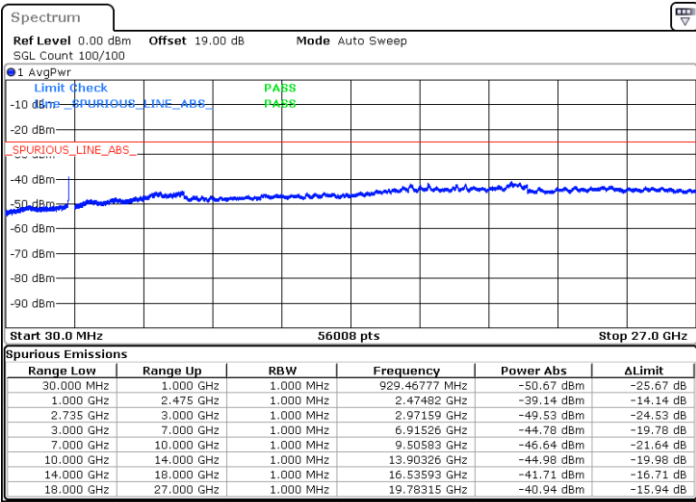

Middle Channel / FullIRB

N/A

Date: 10.SEP.2021 15:06:00

LTE Band 41C / 15MHz+15MHz

16QAM

Highest Channel / 1RB0 and 1RB74

Highest Channel / 1RB74 and 1RB0

Date: 10.SEP.2021 15:37:14

Date: 10.SEP.2021 15:41:37

Highest Channel / FullIRB

N/A

Date: 10.SEP.2021 15:33:07

LTE Band 41C / 15MHz+20MHz

16QAM

Lowest Channel / 1RB0 and 1RB99

Lowest Channel / 1RB74 and 1RB0

Date: 10.SEP.2021 15:51:13

Date: 10.SEP.2021 16:01:51

Lowest Channel / FullRB

N/A

Date: 10.SEP.2021 15:47:12

LTE Band 41C / 15MHz+20MHz

16QAM

Middle Channel / 1RB0 and 1RB9