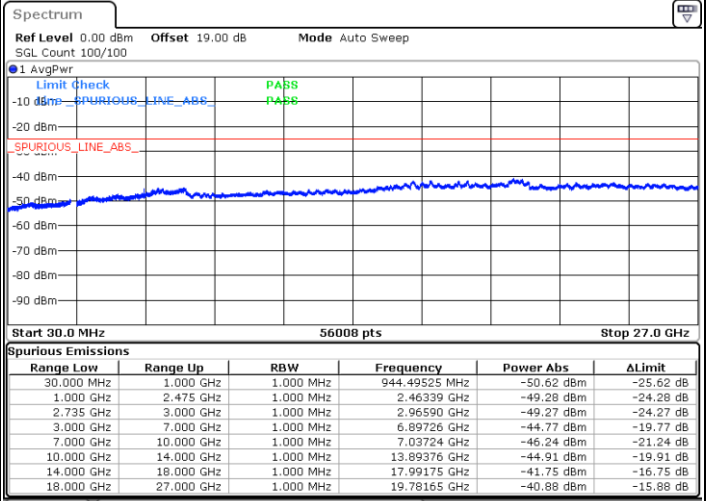

Date: 13.SEP.2021 10:29:06

Date: 13.SEP.2021 10:34:14

Highest Channel / FullIRB

N/A

Date: 13.SEP.2021 10:24:57

LTE Band 41C / 20MHz+15MHz

16QAM

Lowest Channel / 1RB0 and 1RB74

Lowest Channel / 1RB99 and 1RB0

Date: 13.SEP.2021 10:49:50

Date: 13.SEP.2021 11:01:29

Lowest Channel / FullRB

N/A

Date: 13.SEP.2021 10:40:55

LTE Band 41C / 20MHz+15MHz

16QAM

Middle Channel / 1RB0 and 1RB74

Middle Channel / 1RB99 and 1RB0

Date: 13.SEP.2021 11:14:02

Date: 13.SEP.2021 11:18:58

Middle Channel / FullRB

N/A

Date: 13.SEP.2021 11:07:07

LTE Band 41C / 20MHz+15MHz

16QAM

Highest Channel / 1RB0 and 1RB74

Highest Channel / 1RB99 and 1RB0

Date: 13.SEP.2021 11:34:37

Date: 13.SEP.2021 11:39:05

Highest Channel / FullIRB

N/A

Date: 13.SEP.2021 11:29:51