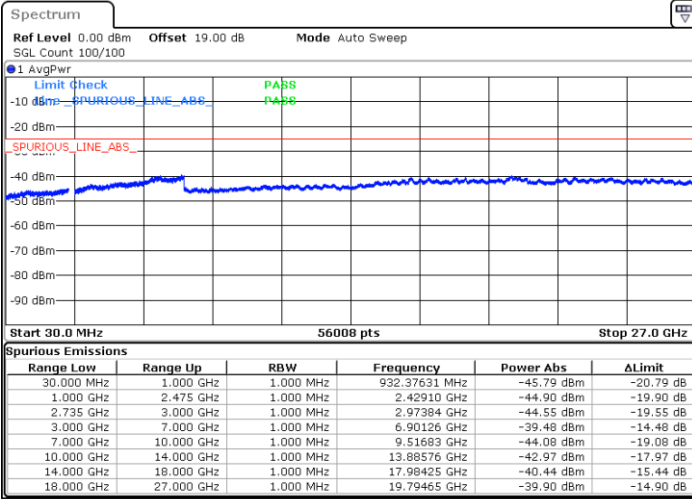

Date: 10.SEP.2021 10:10:39

LTE Band 41C / 10MHz+15MHz

16QAM

MiddleChannel / 1RB0 and 1RB74

Middle Channel / 1RB49 and 1RB0

Date: 10.SEP.2021 10:32:57

Date: 10.SEP.2021 10:37:40

Middle Channel / FullIRB

N/A

Date: 10.SEP.2021 10:27:23

LTE Band 41C / 10MHz+15MHz

16QAM

Highest Channel / 1RB0 and 1RB74

Highest Channel / 1RB49 and 1RB0

Date: 10.SEP.2021 10:48:57

Date: 10.SEP.2021 10:53:41

Highest Channel / FullIRB

N/A

Date: 10.SEP.2021 10:42:11

LTE Band 41C / 10MHz+20MHz

16QAM

Lowest Channel / 1RB0 and 1RB99

Lowest Channel / 1RB49 and 1RB0

Date: 10.SEP.2021 11:09:44

Date: 10.SEP.2021 11:16:51

Lowest Channel / FullIRB

N/A

Date: 10.SEP.2021 11:05:10

LTE Band 41C / 10MHz+20MHz

16QAM

Middle Channel / 1RB0 and 1RB9

Middle Channel / 1RB49 and 1RB0