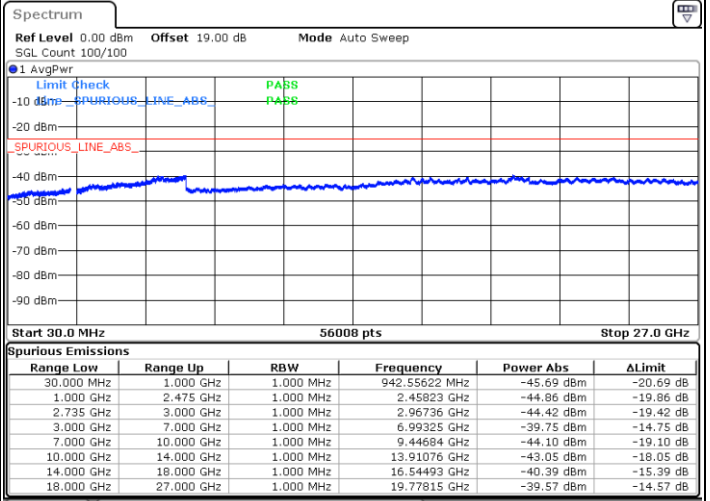

LTE Band 41C / 15MHz+10MHz

16QAM

Middle Channel / 1RB0 and 1RB49

Middle Channel / 1RB74 and 1RB0

Date: 10.SEP.2021 12:59:50

Date: 10.SEP.2021 13:03:20