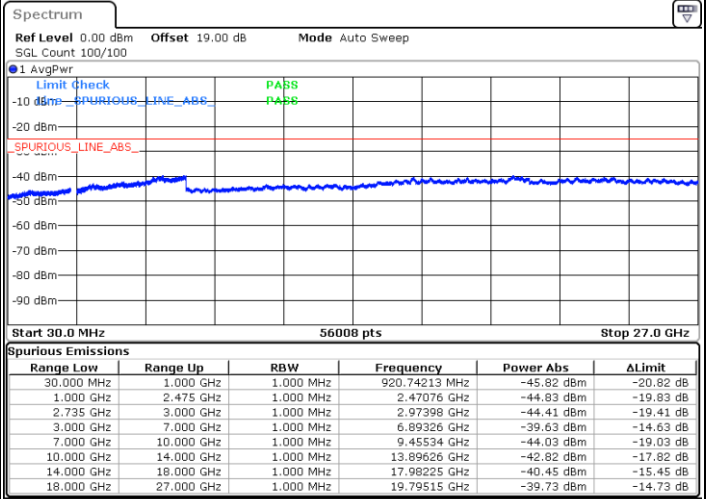

Date: 10.SEP.2021 14:38:42

LTE Band 41C / 15MHz+15MHz

16QAM

Lowest Channel / 1RB0 and 1RB74

Lowest Channel / 1RB74 and 1RB0

Date: 10.SEP.2021 14:57:31

Date: 10.SEP.2021 15:01:29

Lowest Channel / FullRB

N/A

Date: 10.SEP.2021 14:52:56

LTE Band 41C / 15MHz+15MHz

16QAM

Middle Channel / 1RB0 and 1RB74

Middle Channel / 1RB74 and 1RB0

Date: 10.SEP.2021 15:19:38

Date: 10.SEP.2021 15:23:45

Middle Channel / FullIRB

N/A

Date: 10.SEP.2021 15:06:00

LTE Band 41C / 15MHz+15MHz

16QAM

Highest Channel / 1RB0 and 1RB74

Highest Channel / 1RB74 and 1RB0

Date: 10.SEP.2021 15:37:14

Date: 10.SEP.2021 15:41:37

Highest Channel / FullIRB

N/A

Date: 10.SEP.2021 15:33:07

LTE Band 41C / 15MHz+20MHz

16QAM

Lowest Channel / 1RB0 and 1RB99

Lowest Channel / 1RB74 and 1RB0