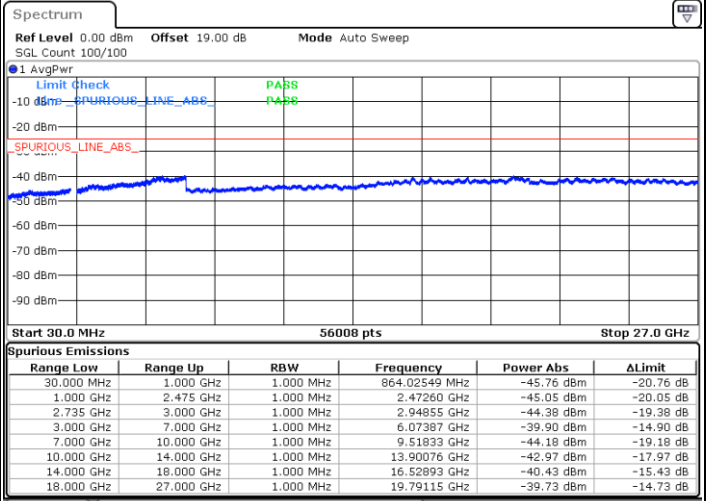

LTE Band 41C / 10MHz+15MHz

16QAM

Lowest Channel / 1RB0 and 1RB74

Lowest Channel / 1RB49 and 1RB0

Date: 10.SEP.2021 10:16:28

Date: 10.SEP.2021 10:20:35

Lowest Channel / FullRB

N/A

Date: 10.SEP.2021 10:10:39

LTE Band 41C / 10MHz+15MHz

16QAM

MiddleChannel / 1RB0 and 1RB74

Middle Channel / 1RB49 and 1RB0

Date: 10.SEP.2021 10:32:57

Date: 10.SEP.2021 10:37:40

Middle Channel / FullIRB

N/A

Date: 10.SEP.2021 10:27:23

LTE Band 41C / 10MHz+15MHz

16QAM

Highest Channel / 1RB0 and 1RB74

Highest Channel / 1RB49 and 1RB0

Date: 10.SEP.2021 10:48:57

Date: 10.SEP.2021 10:53:41

Highest Channel / FullIRB

N/A

Date: 10.SEP.2021 10:42:11

LTE Band 41C / 10MHz+20MHz

16QAM

Lowest Channel / 1RB0 and 1RB99

Lowest Channel / 1RB49 and 1RB0

Date: 10.SEP.2021 11:09:44