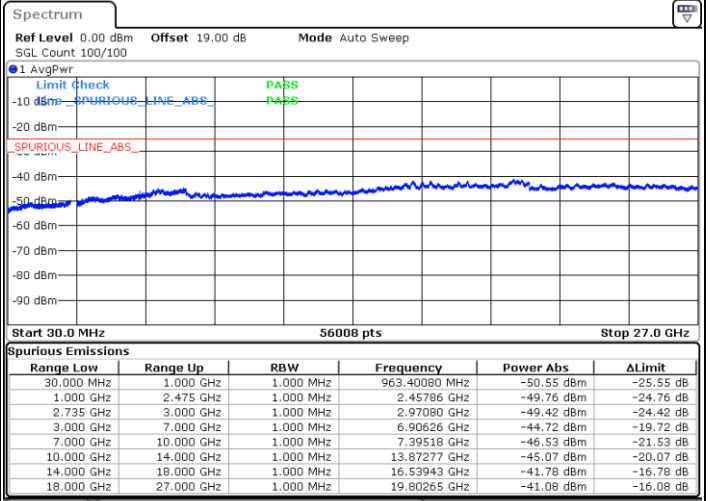

N/A

Date: 10.SEP.2021 17:37:04

LTE Band 41C / 20MHz+10MHz

16QAM

Lowest Channel / 1RB0 and 1RB49

Lowest Channel / 1RB99 and 1RB0

Date: 10.SEP.2021 18:30:48

Date: 10.SEP.2021 18:36:37

Lowest Channel / FullIRB

N/A

Date: 10.SEP.2021 18:26:50

LTE Band 41C / 20MHz+10MHz

16QAM

Middle Channel / 1RB0 and 1RB49

Middle Channel / 1RB99 and 1RB0

Date: 10.SEP.2021 18:50:48

Date: 10.SEP.2021 18:55:30

Middle Channel / FullRB

N/A

Date: 10.SEP.2021 18:46:32

LTE Band 41C / 20MHz+10MHz

16QAM

Highest Channel / 1RB0 and 1RB49

Highest Channel / 1RB99 and 1RB0

Date: 13.SEP.2021 10:29:06

Date: 13.SEP.2021 10:34:14

Highest Channel / FullIRB

N/A

Date: 13.SEP.2021 10:24:57

LTE Band 41C / 20MHz+15MHz

16QAM

Lowest Channel / 1RB0 and 1RB74