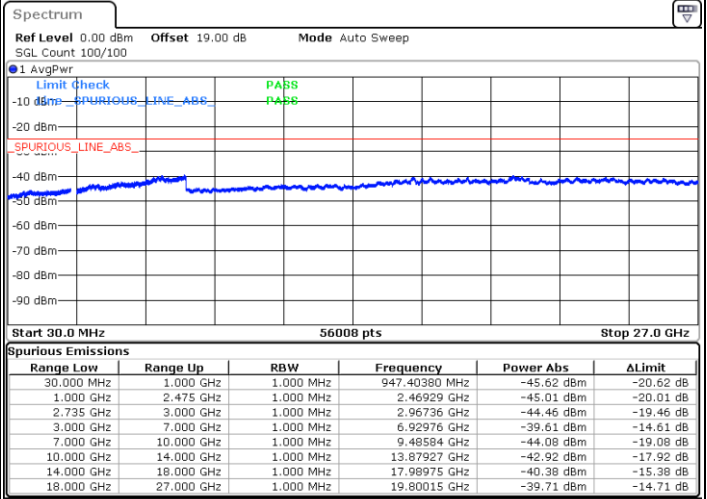

Lowest Channel / 1RB0 and 1RB49

Lowest Channel / 1RB74 and 1RB80

Date: 10.SEP.2021 12:40:51

Date: 10.SEP.2021 12:44:38

Lowest Channel / FullIRB

N/A

Date: 10.SEP.2021 12:36:07

LTE Band 41C / 15MHz+10MHz

LTE Band 41C / 15MHz+10MHz

16QAM

Highest Channel / 1RB0 and 1RB49

Highest Channel / 1RB74 and 1RB0

Date: 10.SEP.2021 14:43:18

Date: 10.SEP.2021 14:47:20

Highest Channel / FullIRB

N/A

Date: 10.SEP.2021 14:38:42

LTE Band 41C / 15MHz+15MHz

16QAM

Lowest Channel / 1RB0 and 1RB74

Lowest Channel / 1RB74 and 1RB0

Date: 10.SEP.2021 14:57:31

Date: 10.SEP.2021 15:01:29

Lowest Channel / FullRB