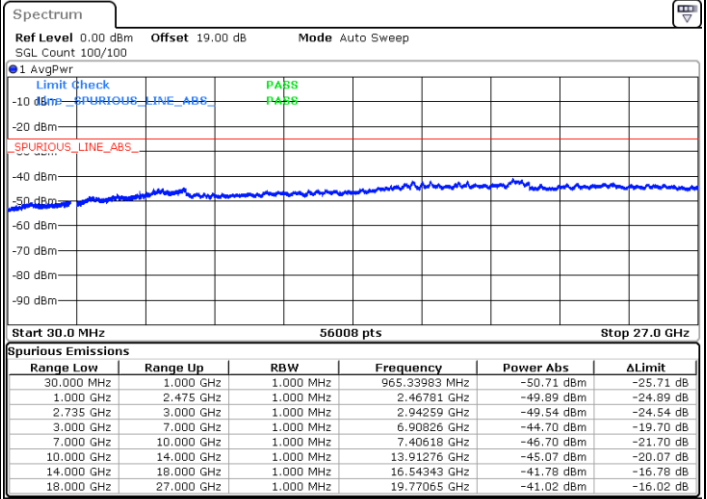

Highest Channel / FullIRB

N/A

Date: 10.SEP.2021 10:42:11

LTE Band 41C / 10MHz+20MHz

16QAM

Lowest Channel / 1RB0 and 1RB99

Lowest Channel / 1RB49 and 1RB0

Date: 10.SEP.2021 11:09:44

Date: 10.SEP.2021 11:16:51

Lowest Channel / FullIRB

N/A

Date: 10.SEP.2021 11:05:10

LTE Band 41C / 10MHz+20MHz

16QAM

Middle Channel / 1RB0 and 1RB9

Middle Channel / 1RB49 and 1RB0

Date: 10.SEP.2021 11:30:35

Date: 10.SEP.2021 11:35:17

Middle Channel / FullRB

N/A

Date: 10.SEP.2021 11:25:10

LTE Band 41C / 10MHz+20MHz

16QAM

Highest Channel / 1RB0 and 1RB99

Highest Channel / 1RB49 and 1RB0

Date: 10.SEP.2021 11:44:01

Date: 10.SEP.2021 11:52:01

Highest Channel / FullIRB

N/A

Date: 10.SEP.2021 11:40:09

LTE Band 41C / 15MHz+10MHz

16QAM