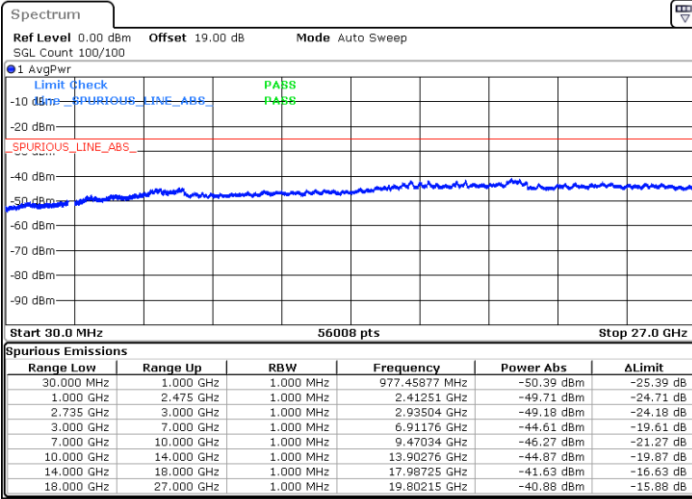

Date: 13.SEP.2021 10:29:06

Date: 13.SEP.2021 10:34:14

Highest Channel / FullIRB

N/A

Date: 13.SEP.2021 10:24:57

LTE Band 41C / 20MHz+15MHz

16QAM

Lowest Channel / 1RB0 and 1RB74

Lowest Channel / 1RB99 and 1RB0

Date: 13.SEP.2021 10:49:50

Date: 13.SEP.2021 11:01:29

Lowest Channel / FullRB

N/A

Date: 13.SEP.2021 10:40:55

LTE Band 41C / 20MHz+15MHz

16QAM

Middle Channel / 1RB0 and 1RB74

Middle Channel / 1RB99 and 1RB0

Date: 13.SEP.2021 11:14:02

Date: 13.SEP.2021 11:18:58

Middle Channel / FullRB

N/A

Date: 13.SEP.2021 11:07:07

LTE Band 41C / 20MHz+15MHz