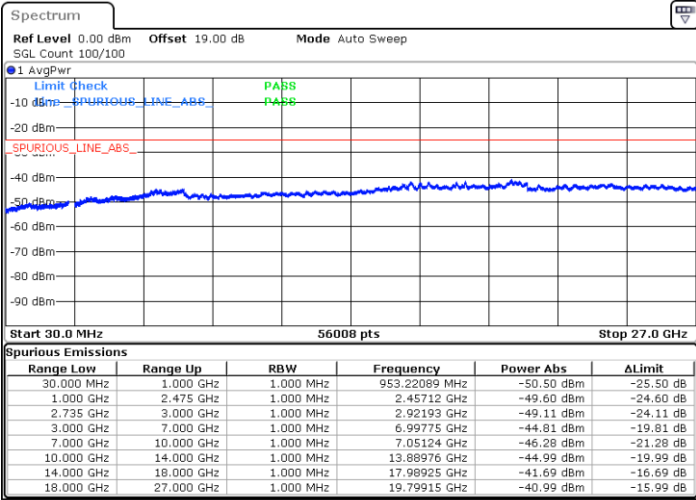

Lowest Channel / FullIRB

N/A

Date: 10.SEP.2021 18:26:50

LTE Band 41C / 20MHz+10MHz

16QAM

Middle Channel / 1RB0 and 1RB49

Middle Channel / 1RB99 and 1RB0

Date: 10.SEP.2021 18:50:48

Date: 10.SEP.2021 18:55:30

Middle Channel / FullRB

N/A

Date: 10.SEP.2021 18:46:32

LTE Band 41C / 20MHz+10MHz

16QAM

Highest Channel / 1RB0 and 1RB49

Highest Channel / 1RB99 and 1RB0

Date: 13.SEP.2021 10:29:06

Date: 13.SEP.2021 10:34:14

Highest Channel / FullIRB

N/A

Date: 13.SEP.2021 10:24:57

LTE Band 41C / 20MHz+15MHz

16QAM

Lowest Channel / 1RB0 and 1RB74

Lowest Channel / 1RB99 and 1RB0

Date: 13.SEP.2021 10:49:50

Date: 13.SEP.2021 11:01:29

Lowest Channel / FullRB

N/A

Date: 13.SEP.2021 10:40:55

LTE Band 41C / 20MHz+15MHz

16QAM