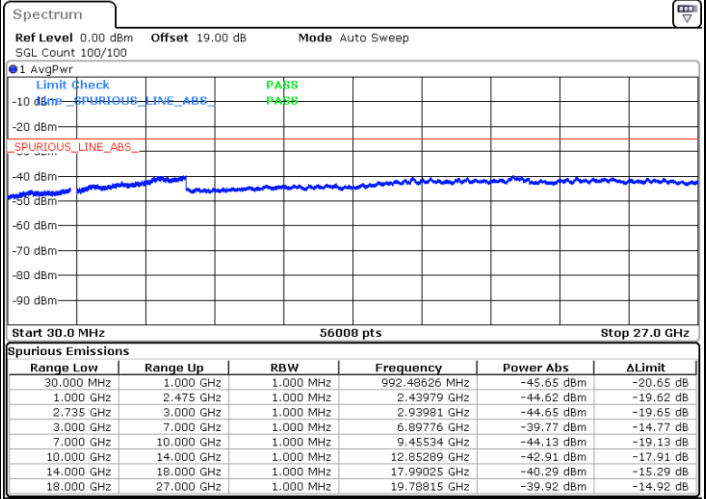

Date: 10.SEP.2021 10:10:39

LTE Band 41C / 10MHz+15MHz

16QAM

MiddleChannel / 1RB0 and 1RB74

Middle Channel / 1RB49 and 1RB0

Date: 10.SEP.2021 10:32:57

Date: 10.SEP.2021 10:37:40

Middle Channel / FullIRB

N/A

Date: 10.SEP.2021 10:27:23

LTE Band 41C / 10MHz+15MHz

16QAM

Highest Channel / 1RB0 and 1RB74

Highest Channel / 1RB49 and 1RB0

Date: 10.SEP.2021 10:48:57

Date: 10.SEP.2021 10:53:41

Highest Channel / FullIRB

N/A

Date: 10.SEP.2021 10:42:11

LTE Band 41C / 10MHz+20MHz

16QAM

Lowest Channel / 1RB0 and 1RB99

Lowest Channel / 1RB49 and 1RB0

Date: 10.SEP.2021 11:09:44

Date: 10.SEP.2021 11:16:51

Lowest Channel / FullIRB

N/A

Date: 10.SEP.2021 11:05:10

LTE Band 41C / 10MHz+20MHz

16QAM

Middle Channel / 1RB0 and 1RB9

Middle Channel / 1RB49 and 1RB0