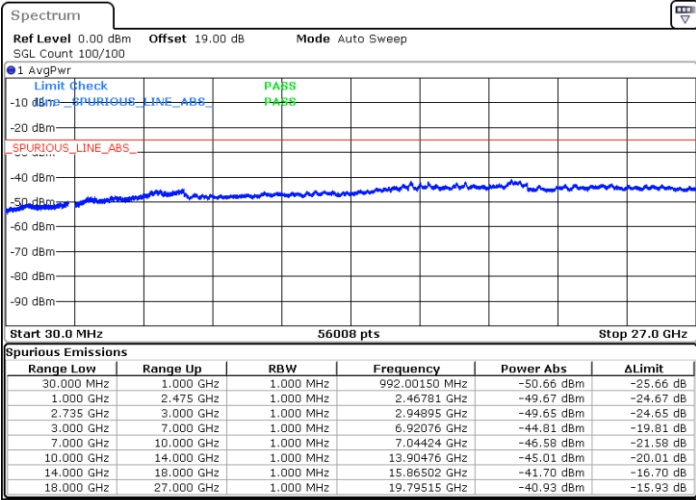

N/A

Date: 10.SEP.2021 17:37:04

LTE Band 41C / 20MHz+10MHz

16QAM

Lowest Channel / 1RB0 and 1RB49

Lowest Channel / 1RB99 and 1RB0

Date: 10.SEP.2021 18:30:48

Date: 10.SEP.2021 18:36:37

Lowest Channel / FullIRB

N/A

Date: 10.SEP.2021 18:26:50

LTE Band 41C / 20MHz+10MHz

16QAM

Middle Channel / 1RB0 and 1RB49

Middle Channel / 1RB99 and 1RB0

Date: 10.SEP.2021 18:50:48

Date: 10.SEP.2021 18:55:30

Middle Channel / FullRB

N/A

Date: 10.SEP.2021 18:46:32

LTE Band 41C / 20MHz+10MHz

16QAM

Highest Channel / 1RB0 and 1RB49

Highest Channel / 1RB99 and 1RB0

Date: 13.SEP.2021 10:29:06

Date: 13.SEP.2021 10:34:14

Highest Channel / FullIRB

N/A

Date: 13.SEP.2021 10:24:57

LTE Band 41C / 20MHz+15MHz

16QAM

Lowest Channel / 1RB0 and 1RB74