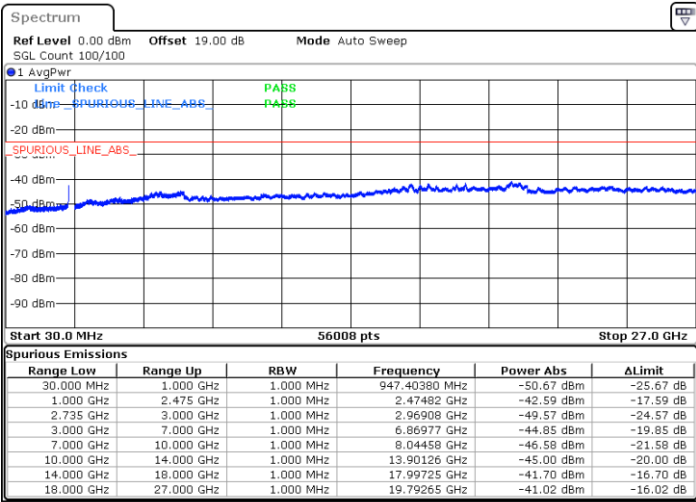

Date: 10.SEP.2021 17:04:53

LTE Band 41C / 20MHz+5MHz

16QAM

Highest Channel / 1RB0 and 1RB24

Highest Channel / 1RB99 and 1RB0

Date: 10.SEP.2021 18:10:11

Date: 10.SEP.2021 18:15:25

Highest Channel / FullIRB

N/A

Date: 10.SEP.2021 17:37:04

LTE Band 41C / 20MHz+10MHz

16QAM

Lowest Channel / 1RB0 and 1RB49

Lowest Channel / 1RB99 and 1RB0

Date: 10.SEP.2021 18:30:48

Date: 10.SEP.2021 18:36:37

Lowest Channel / FullIRB

N/A

Date: 10.SEP.2021 18:26:50

LTE Band 41C / 20MHz+10MHz

16QAM

Middle Channel / 1RB0 and 1RB49

Middle Channel / 1RB99 and 1RB0

Date: 10.SEP.2021 18:50:48

Date: 10.SEP.2021 18:55:30

Middle Channel / FullRB

N/A

Date: 10.SEP.2021 18:46:32

LTE Band 41C / 20MHz+10MHz

16QAM

Highest Channel / 1RB0 and 1RB49

Highest Channel / 1RB99 and 1RB0