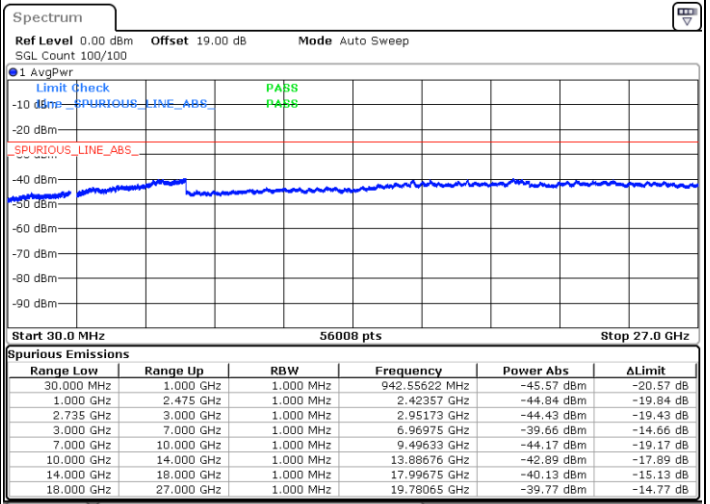

Date: 10.SEP.2021 11:30:35

Date: 10.SEP.2021 11:35:17

Middle Channel / FullRB

N/A

Date: 10.SEP.2021 11:25:10

LTE Band 41C / 10MHz+20MHz

16QAM

Highest Channel / 1RB0 and 1RB99

Highest Channel / 1RB49 and 1RB0

Date: 10.SEP.2021 11:44:01

Date: 10.SEP.2021 11:52:01

Highest Channel / FullIRB

N/A

Date: 10.SEP.2021 11:40:09

LTE Band 41C / 15MHz+10MHz

16QAM

Lowest Channel / 1RB0 and 1RB49

Lowest Channel / 1RB74 and 1RB80

Date: 10.SEP.2021 12:40:51

Date: 10.SEP.2021 12:44:38

Lowest Channel / FullIRB

N/A

Date: 10.SEP.2021 12:36:07

LTE Band 41C / 15MHz+10MHz