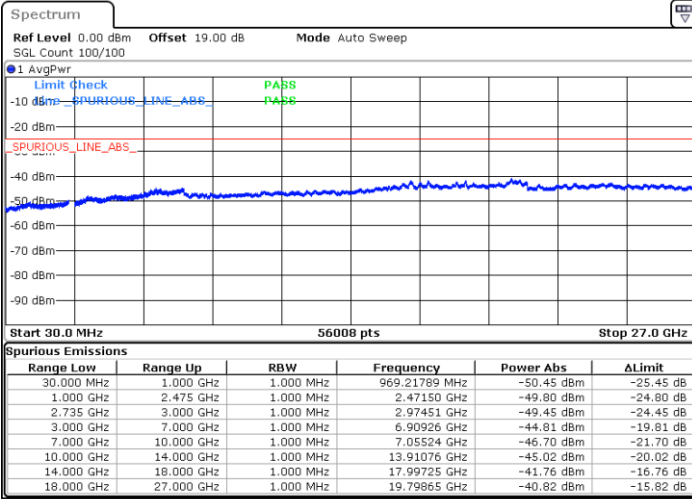

Date: 10.SEP.2021 15:41:37

Highest Channel / FullIRB

N/A

Date: 10.SEP.2021 15:33:07

LTE Band 41C / 15MHz+20MHz

16QAM

Lowest Channel / 1RB0 and 1RB99

Lowest Channel / 1RB74 and 1RB0

Date: 10.SEP.2021 15:51:13

Date: 10.SEP.2021 16:01:51

Lowest Channel / FullRB

N/A

Date: 10.SEP.2021 15:47:12

LTE Band 41C / 15MHz+20MHz

16QAM

Middle Channel / 1RB0 and 1RB9

Middle Channel / 1RB74 and 1RB0

Date: 10.SEP.2021 16:16:08

Date: 10.SEP.2021 16:22:12

Middle Channel / FullIRB

N/A

Date: 10.SEP.2021 16:10:40

LTE Band 41C / 15MHz+20MHz

16QAM

Highest Channel / 1RB0 and 1RB99

Highest Channel / 1RB74 and 1RB0

Date: 10.SEP.2021 16:31:59

Date: 10.SEP.2021 16:36:09

Highest Channel / FullIRB

N/A

Date: 10.SEP.2021 16:27:13

LTE Band 41C / 20MHz+5MHz