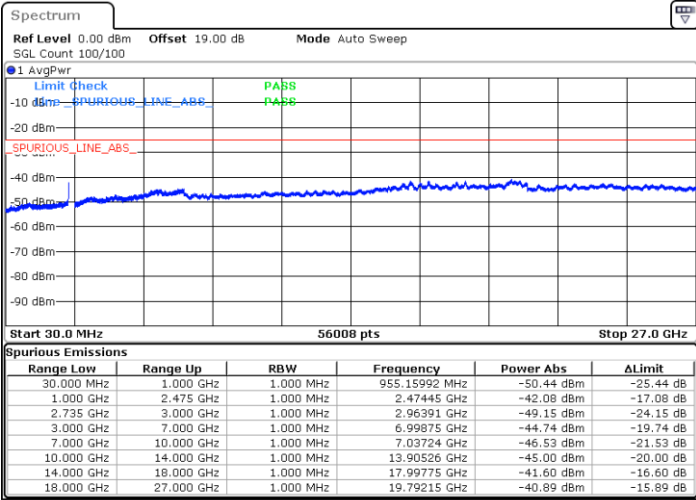

Date: 13.SEP.2021 10:29:06

Date: 13.SEP.2021 10:34:14

Highest Channel / FullIRB

N/A

Date: 13.SEP.2021 10:24:57

LTE Band 41C / 20MHz+15MHz

16QAM

Lowest Channel / 1RB0 and 1RB74

Lowest Channel / 1RB99 and 1RB0

Date: 13.SEP.2021 10:49:50

Date: 13.SEP.2021 11:01:29

Lowest Channel / FullRB

N/A

Date: 13.SEP.2021 10:40:55

LTE Band 41C / 20MHz+15MHz

16QAM

Middle Channel / 1RB0 and 1RB74

Middle Channel / 1RB99 and 1RB0

Date: 13.SEP.2021 11:14:02

Date: 13.SEP.2021 11:18:58

Middle Channel / FullRB

N/A

Date: 13.SEP.2021 11:07:07

LTE Band 41C / 20MHz+15MHz