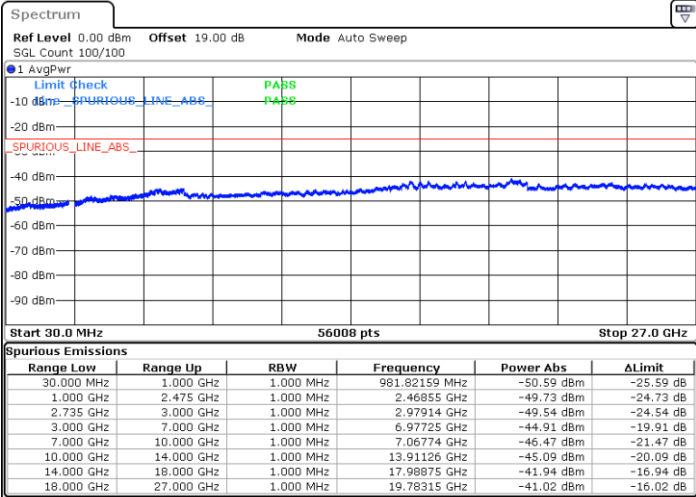

Date: 10.SEP.2021 11:16:51

Lowest Channel / FullIRB

N/A

Date: 10.SEP.2021 11:05:10

LTE Band 41C / 10MHz+20MHz

16QAM

Middle Channel / 1RB0 and 1RB9

Middle Channel / 1RB49 and 1RB0

Date: 10.SEP.2021 11:30:35

Date: 10.SEP.2021 11:35:17

Middle Channel / FullRB

N/A

Date: 10.SEP.2021 11:25:10

LTE Band 41C / 10MHz+20MHz

16QAM

Highest Channel / 1RB0 and 1RB99

Highest Channel / 1RB49 and 1RB0

Date: 10.SEP.2021 11:44:01

Date: 10.SEP.2021 11:52:01

Highest Channel / FullIRB

N/A

Date: 10.SEP.2021 11:40:09

LTE Band 41C / 15MHz+10MHz

16QAM

Lowest Channel / 1RB0 and 1RB49

Lowest Channel / 1RB74 and 1RB80

Date: 10.SEP.2021 12:40:51

Date: 10.SEP.2021 12:44:38

Lowest Channel / FullIRB

N/A

Date: 10.SEP.2021 12:36:07

LTE Band 41C / 15MHz+10MHz