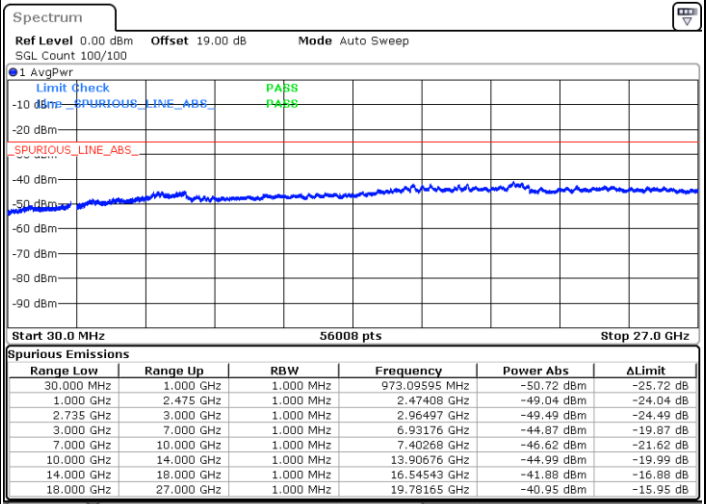

Date: 10.SEP.2021 17:04:53

LTE Band 41C / 20MHz+5MHz

16QAM

Highest Channel / 1RB0 and 1RB24

Highest Channel / 1RB99 and 1RB0

Date: 10.SEP.2021 18:10:11

Date: 10.SEP.2021 18:15:25

Highest Channel / FullIRB

N/A

Date: 10.SEP.2021 17:37:04

LTE Band 41C / 20MHz+10MHz

16QAM

Lowest Channel / 1RB0 and 1RB49

Lowest Channel / 1RB99 and 1RB0

Date: 10.SEP.2021 18:30:48

Date: 10.SEP.2021 18:36:37

Lowest Channel / FullIRB

N/A

Date: 10.SEP.2021 18:26:50

LTE Band 41C / 20MHz+10MHz

16QAM

Middle Channel / 1RB0 and 1RB49

Middle Channel / 1RB99 and 1RB0

Date: 10.SEP.2021 18:50:48

Date: 10.SEP.2021 18:55:30

Middle Channel / FullRB

N/A

Date: 10.SEP.2021 18:46:32

LTE Band 41C / 20MHz+10MHz

16QAM

Highest Channel / 1RB0 and 1RB49

Highest Channel / 1RB99 and 1RB0