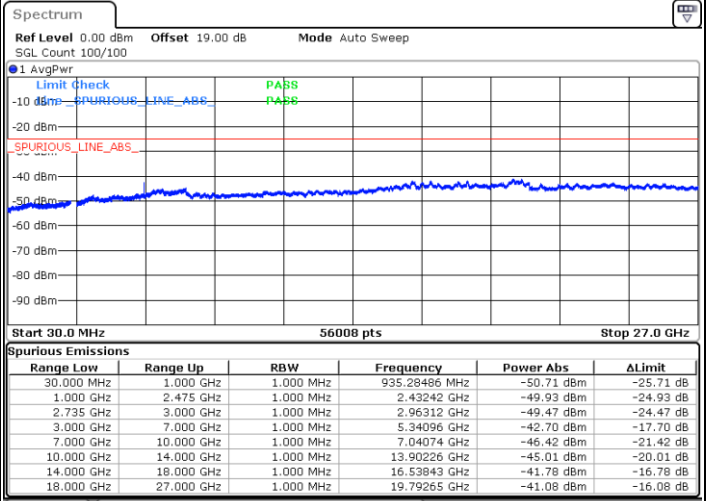

Date: 10.SEP.2021 15:41:37

Highest Channel / FullIRB

N/A

Date: 10.SEP.2021 15:33:07

LTE Band 41C / 15MHz+20MHz

16QAM

Lowest Channel / 1RB0 and 1RB99

Lowest Channel / 1RB74 and 1RB0

Date: 10.SEP.2021 15:51:13

Date: 10.SEP.2021 16:01:51

Lowest Channel / FullRB

N/A

Date: 10.SEP.2021 15:47:12

LTE Band 41C / 15MHz+20MHz

16QAM

Middle Channel / 1RB0 and 1RB9

Middle Channel / 1RB74 and 1RB0

Date: 10.SEP.2021 16:16:08

Date: 10.SEP.2021 16:22:12

Middle Channel / FullIRB

N/A

Date: 10.SEP.2021 16:10:40

LTE Band 41C / 15MHz+20MHz

16QAM

Highest Channel / 1RB0 and 1RB99

Highest Channel / 1RB74 and 1RB0

Date: 10.SEP.2021 16:31:59

Date: 10.SEP.2021 16:36:09

Highest Channel / FullIRB

N/A

Date: 10.SEP.2021 16:27:13

LTE Band 41C / 20MHz+5MHz