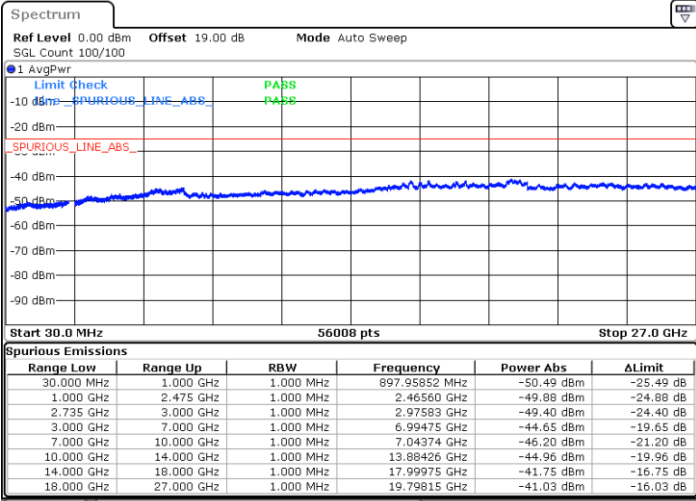

Lowest Channel / FullIRB

N/A

Date: 10.SEP.2021 18:26:50

LTE Band 41C / 20MHz+10MHz

16QAM

Middle Channel / 1RB0 and 1RB49

Middle Channel / 1RB99 and 1RB0

Date: 10.SEP.2021 18:50:48

Date: 10.SEP.2021 18:55:30

Middle Channel / FullRB

N/A

Date: 10.SEP.2021 18:46:32

LTE Band 41C / 20MHz+10MHz

16QAM

Highest Channel / 1RB0 and 1RB49

Highest Channel / 1RB99 and 1RB0

Date: 13.SEP.2021 10:29:06

Date: 13.SEP.2021 10:34:14

Highest Channel / FullIRB

N/A

Date: 13.SEP.2021 10:24:57

LTE Band 41C / 20MHz+15MHz

16QAM

Lowest Channel / 1RB0 and 1RB74

Lowest Channel / 1RB99 and 1RB0

Date: 13.SEP.2021 10:49:50

Date: 13.SEP.2021 11:01:29

Lowest Channel / FullRB

N/A

Date: 13.SEP.2021 10:40:55

LTE Band 41C / 20MHz+15MHz

16QAM