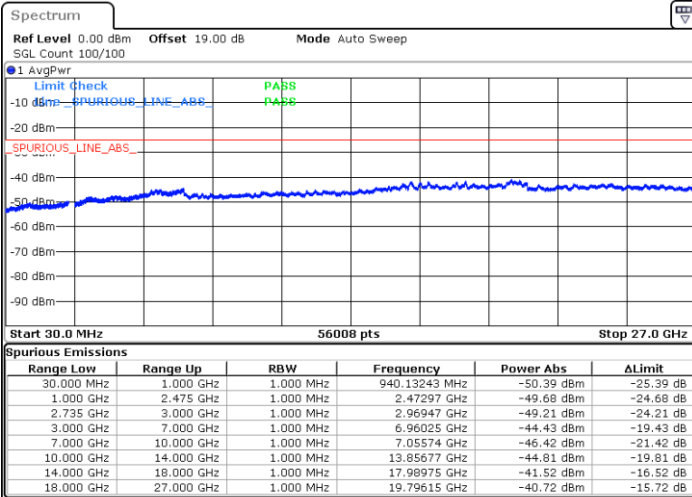

Date: 13.SEP.2021 11:44:43

LTE Band 41C / 20MHz+20MHz

16QAM

MiddleChannel / 1RB0 and 1RB99

Middle Channel / 1RB99 and 1RB0

Date: 13.SEP.2021 12:07:19

Date: 13.SEP.2021 12:11:51

Middle Channel / FullIRB

N/A

Date: 13.SEP.2021 12:02:35

LTE Band 41C / 20MHz+20MHz

16QAM

Highest Channel / 1RB0 and 1RB99

Highest Channel / 1RB99 and 1RB0

Date: 13.SEP.2021 12:25:33

Date: 13.SEP.2021 12:31:07

Highest Channel / FullIRB

N/A

Date: 13.SEP.2021 12:18:59

LTE Band 41C / 5MHz+20MHz

64QAM

Lowest Channel / 1RB0 and 1RB99

Lowest Channel / 1RB24 and 1RB0

Date: 9.SEP.2021 16:10:44