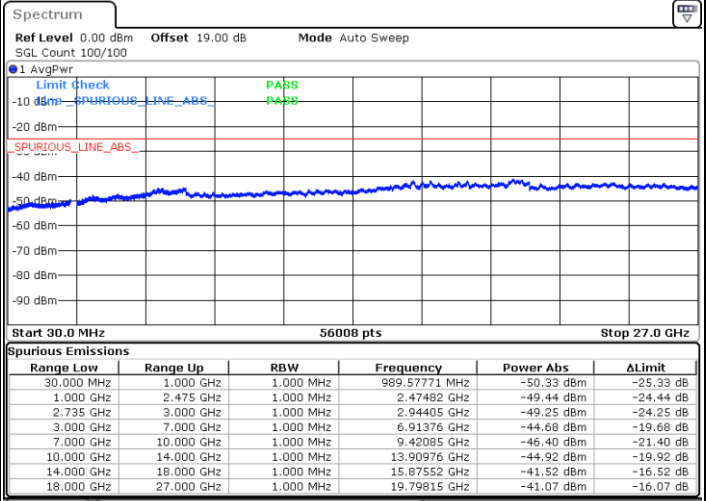

16QAM

Highest Channel / 1RB0 and 1RB74

Highest Channel / 1RB99 and 1RB0

Date: 13.SEP.2021 11:34:37

Date: 13.SEP.2021 11:39:05

Highest Channel / FullIRB

N/A

Date: 13.SEP.2021 11:29:51

LTE Band 41C / 20MHz+20MHz

16QAM

Lowest Channel / 1RB0 and 1RB99

Lowest Channel / 1RB99 and 1RB0

Date: 13.SEP.2021 11:51:27

Date: 13.SEP.2021 11:57:19

Lowest Channel / FullRB

N/A

Date: 13.SEP.2021 11:44:43

LTE Band 41C / 20MHz+20MHz

16QAM

MiddleChannel / 1RB0 and 1RB99

Middle Channel / 1RB99 and 1RB0

Date: 13.SEP.2021 12:07:19

Date: 13.SEP.2021 12:11:51

Middle Channel / FullIRB

N/A

Date: 13.SEP.2021 12:02:35

LTE Band 41C / 20MHz+20MHz

16QAM

Highest Channel / 1RB0 and 1RB99

Highest Channel / 1RB99 and 1RB0

Date: 13.SEP.2021 12:25:33

Date: 13.SEP.2021 12:31:07