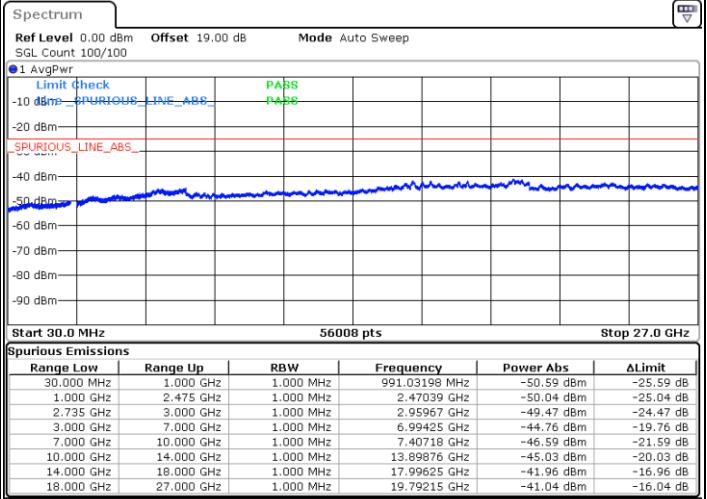

Highest Channel / 1RB0 and 1RB99

Highest Channel / 1RB74 and 1RB0

Date: 10.SEP.2021 16:31:59

Date: 10.SEP.2021 16:36:09

Highest Channel / FullIRB

N/A

Date: 10.SEP.2021 16:27:13

LTE Band 41C / 20MHz+5MHz

16QAM

Lowest Channel / 1RB0 and 1RB24

Lowest Channel / 1RB99 and 1RB0

Date: 10.SEP.2021 16:47:05

Date: 10.SEP.2021 16:59:00

Lowest Channel / FullRB

N/A

Date: 10.SEP.2021 16:41:32

LTE Band 41C / 20MHz+5MHz

16QAM

Middle Channel / 1RB0 and 1RB24

Middle Channel / 1RB99 and 1RB0

Date: 10.SEP.2021 17:09:16

Date: 10.SEP.2021 17:30:12

Middle Channel / FullIRB

N/A

Date: 10.SEP.2021 17:04:53

LTE Band 41C / 20MHz+5MHz

16QAM

Highest Channel / 1RB0 and 1RB24

Highest Channel / 1RB99 and 1RB0

Date: 10.SEP.2021 18:10:11

Date: 10.SEP.2021 18:15:25

Highest Channel / FullIRB