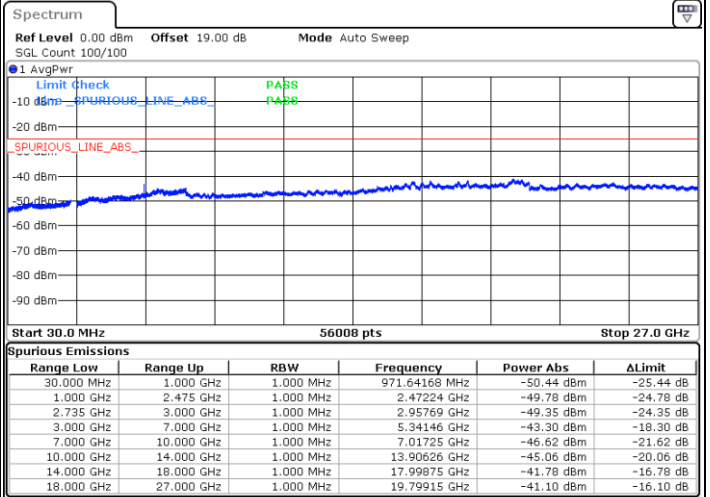

Date: 10.SEP.2021 11:16:51

Lowest Channel / FullIRB

N/A

Date: 10.SEP.2021 11:05:10

LTE Band 41C / 10MHz+20MHz

16QAM

Middle Channel / 1RB0 and 1RB9

Middle Channel / 1RB49 and 1RB0

Date: 10.SEP.2021 11:30:35

Date: 10.SEP.2021 11:35:17

Middle Channel / FullRB

N/A

Date: 10.SEP.2021 11:25:10

LTE Band 41C / 10MHz+20MHz

16QAM

Highest Channel / 1RB0 and 1RB99

Highest Channel / 1RB49 and 1RB0

Date: 10.SEP.2021 11:44:01

Date: 10.SEP.2021 11:52:01

Highest Channel / FullIRB

N/A

Date: 10.SEP.2021 11:40:09

LTE Band 41C / 15MHz+10MHz

16QAM

Lowest Channel / 1RB0 and 1RB49

Lowest Channel / 1RB74 and 1RB80

Date: 10.SEP.2021 12:40:51

Date: 10.SEP.2021 12:44:38

Lowest Channel / FullIRB

N/A

Date: 10.SEP.2021 12:36:07

LTE Band 41C / 15MHz+10MHz