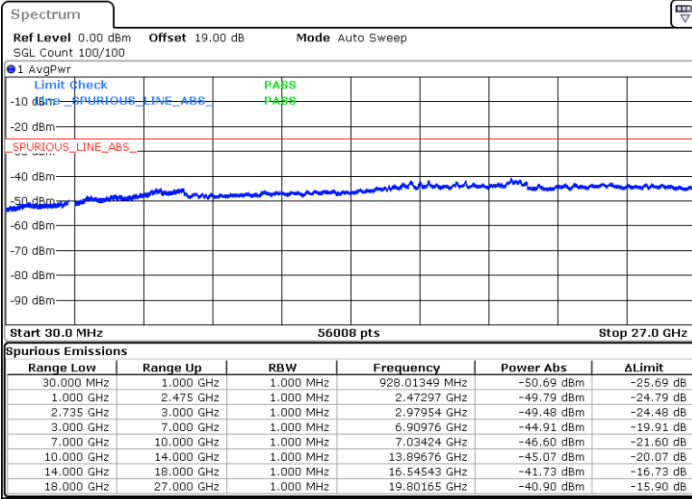

Highest Channel / 1RB0 and 1RB99

Highest Channel / 1RB74 and 1RB0

Date: 10.SEP.2021 16:31:59

Date: 10.SEP.2021 16:36:09

Highest Channel / FullIRB

N/A

Date: 10.SEP.2021 16:27:13

LTE Band 41C / 20MHz+5MHz

16QAM

Lowest Channel / 1RB0 and 1RB24

Lowest Channel / 1RB99 and 1RB0

Date: 10.SEP.2021 16:47:05

Date: 10.SEP.2021 16:59:00

Lowest Channel / FullRB

N/A

Date: 10.SEP.2021 16:41:32

LTE Band 41C / 20MHz+5MHz

16QAM

Middle Channel / 1RB0 and 1RB24

Middle Channel / 1RB99 and 1RB0

Date: 10.SEP.2021 17:09:16

Date: 10.SEP.2021 17:30:12

Middle Channel / FullIRB

N/A

Date: 10.SEP.2021 17:04:53

LTE Band 41C / 20MHz+5MHz

16QAM

Highest Channel / 1RB0 and 1RB24

Highest Channel / 1RB99 and 1RB0

Date: 10.SEP.2021 18:10:11

Date: 10.SEP.2021 18:15:25

Highest Channel / FullIRB