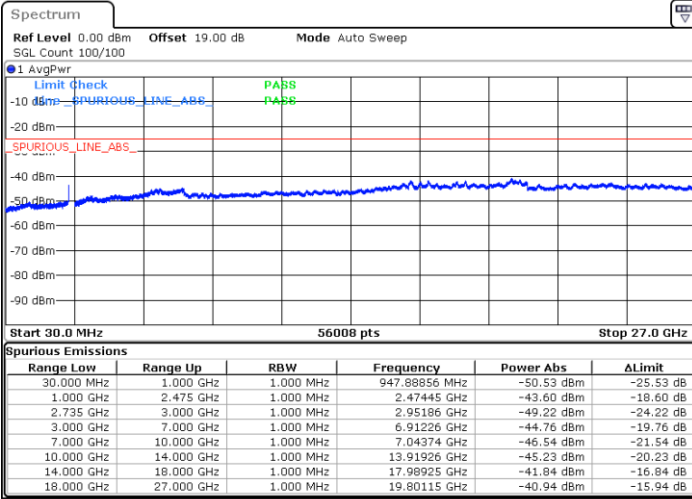

Middle Channel / 1RB74 and 1RB0

Date: 10.SEP.2021 16:16:08

Date: 10.SEP.2021 16:22:12

Middle Channel / FullIRB

N/A

Date: 10.SEP.2021 16:10:40

LTE Band 41C / 15MHz+20MHz

16QAM

Highest Channel / 1RB0 and 1RB99

Highest Channel / 1RB74 and 1RB0

Date: 10.SEP.2021 16:31:59

Date: 10.SEP.2021 16:36:09

Highest Channel / FullIRB

N/A

Date: 10.SEP.2021 16:27:13

LTE Band 41C / 20MHz+5MHz

16QAM

Lowest Channel / 1RB0 and 1RB24

Lowest Channel / 1RB99 and 1RB0

Date: 10.SEP.2021 16:47:05

Date: 10.SEP.2021 16:59:00

Lowest Channel / FullRB

N/A

Date: 10.SEP.2021 16:41:32