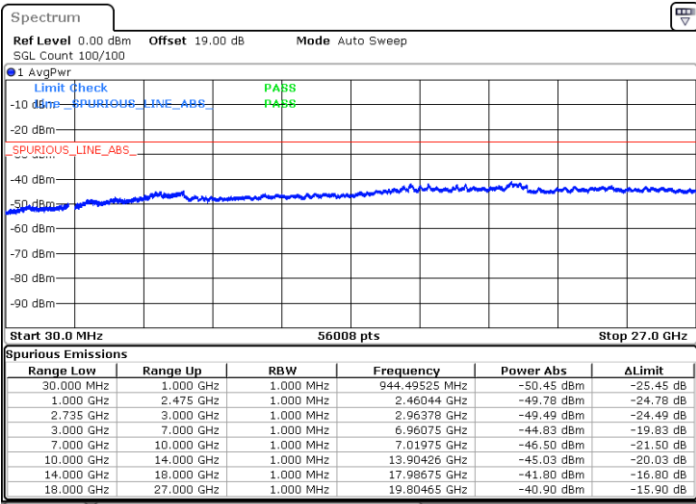

LTE Band 41C / 20MHz+5MHz

16QAM

Middle Channel / 1RB0 and 1RB24

Middle Channel / 1RB99 and 1RB0

Date: 10.SEP.2021 17:09:16

Date: 10.SEP.2021 17:30:12

Middle Channel / FullIRB

N/A

Date: 10.SEP.2021 17:04:53

LTE Band 41C / 20MHz+5MHz

16QAM

Highest Channel / 1RB0 and 1RB24

Highest Channel / 1RB99 and 1RB0

Date: 10.SEP.2021 18:10:11

Date: 10.SEP.2021 18:15:25

Highest Channel / FullIRB

N/A

Date: 10.SEP.2021 17:37:04

LTE Band 41C / 20MHz+10MHz

16QAM

Lowest Channel / 1RB0 and 1RB49

Lowest Channel / 1RB99 and 1RB0

Date: 10.SEP.2021 18:30:48

Date: 10.SEP.2021 18:36:37