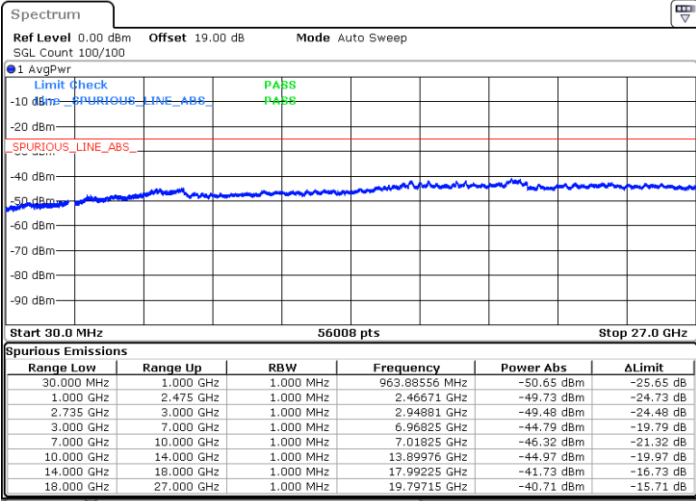

Highest Channel / FullIRB

N/A

Date: 13.SEP.2021 12:18:59

LTE Band 41C / 5MHz+20MHz

64QAM

Lowest Channel / 1RB0 and 1RB99

Lowest Channel / 1RB24 and 1RB0

Date: 9.SEP.2021 16:10:44

Date: 9.SEP.2021 16:31:56

Lowest Channel / FullRB

N/A

Date: 9.SEP.2021 15:59:57

LTE Band 41C / 5MHz+20MHz

64QAM

Middle Channel / 1RB0 and 1RB9

Middle Channel / 1RB24 and 1RB0