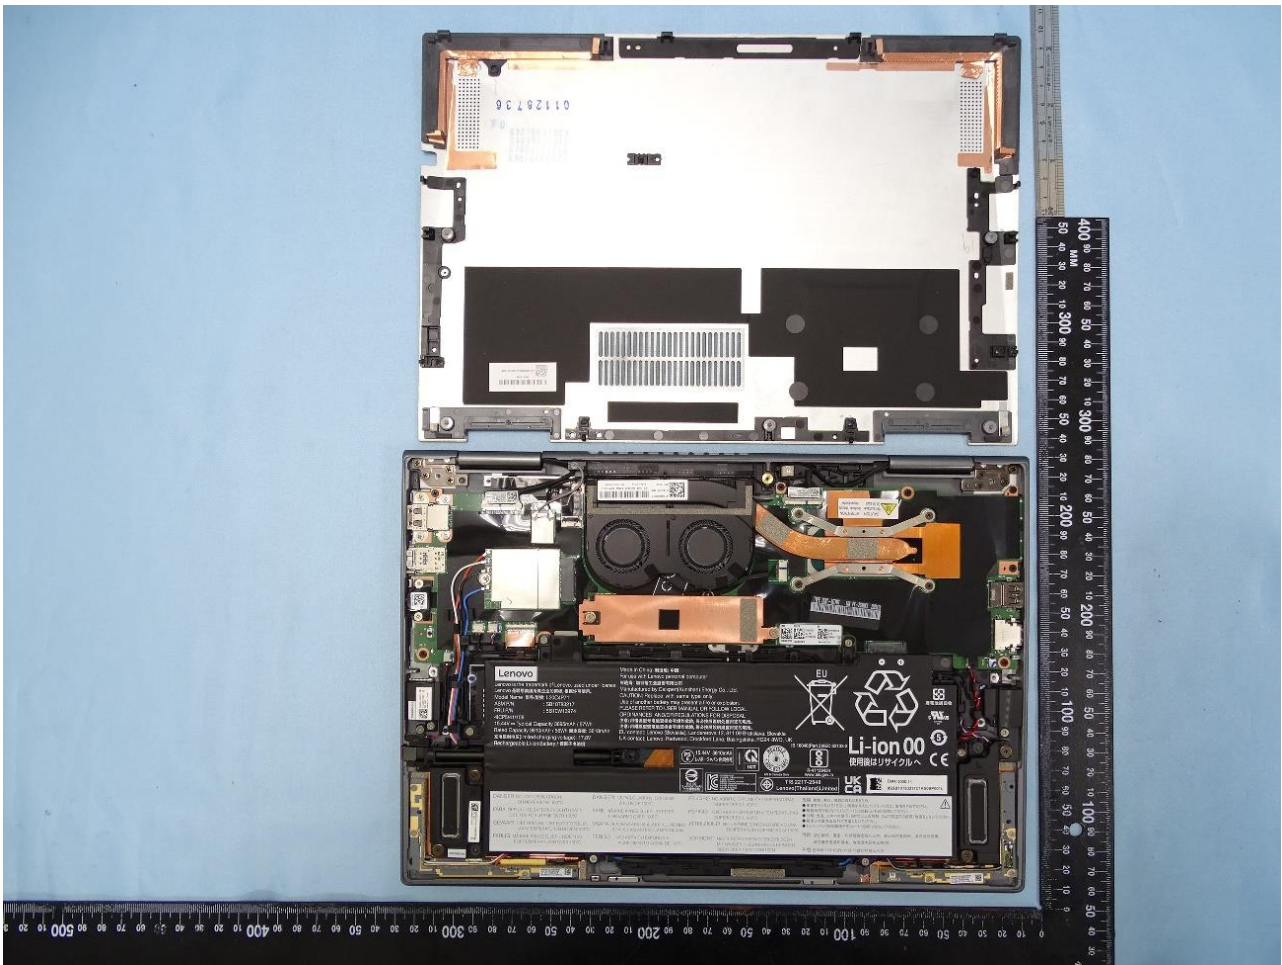

3. Internal Photograph of EUT

Brand Name: Lenovo / Model Name: TP00128A

Sample 2

WWAN Main Antenna

WWAN Aux. and GPS Antenna

WWAN MIMO 1 Antenna

WWAN MIMO 2 Antenna

WLAN Main Antenna