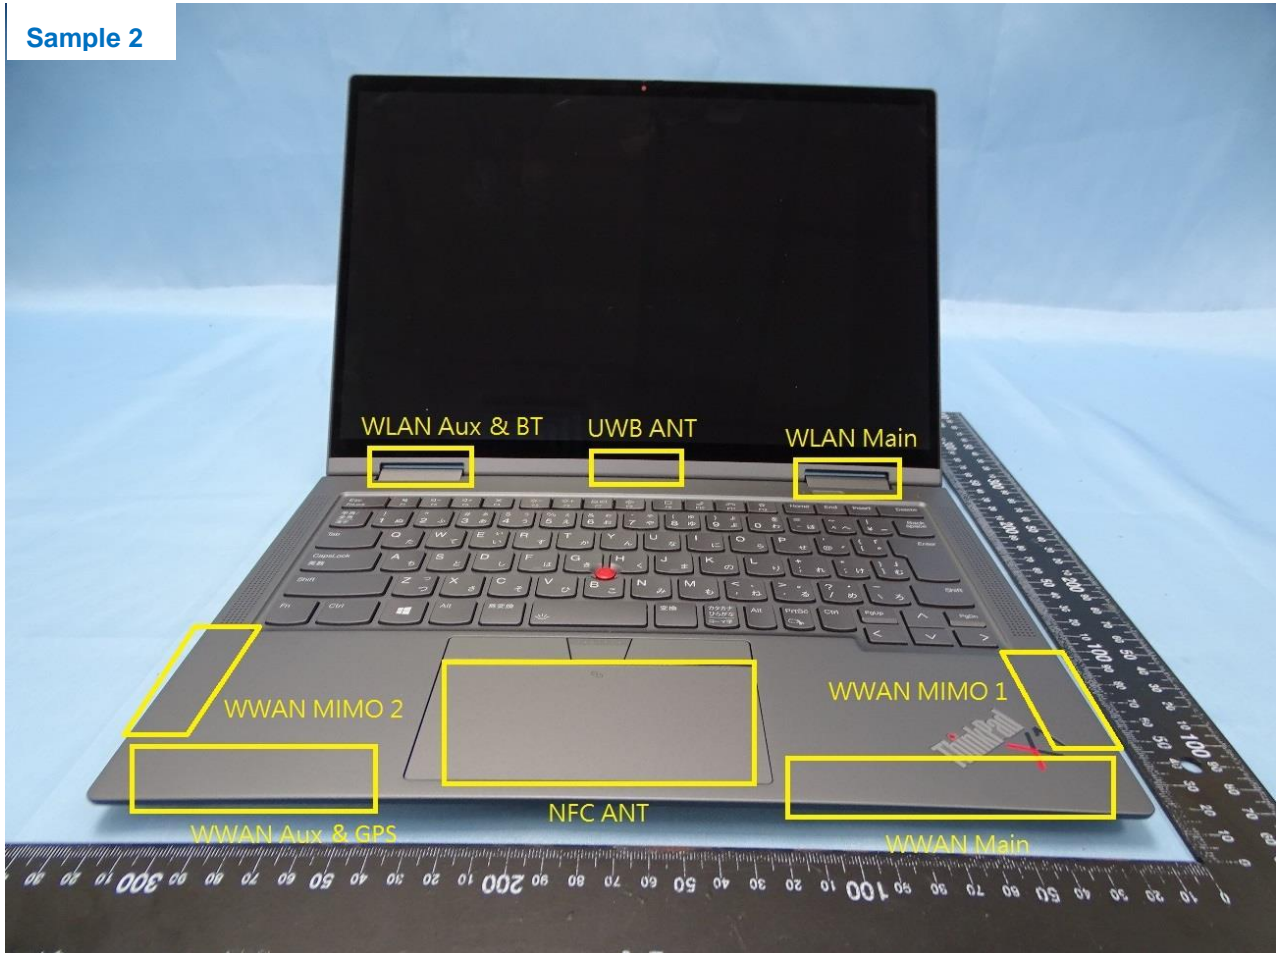

3. Internal Photograph of EUT

Brand Name: Lenovo / Model Name: TP00128A

Sample 2

WWAN Main Antenna

WWAN Aux. and GPS Antenna

WWAN MIMO 1 Antenna

WWAN MIMO 2 Antenna

WLAN Main Antenna