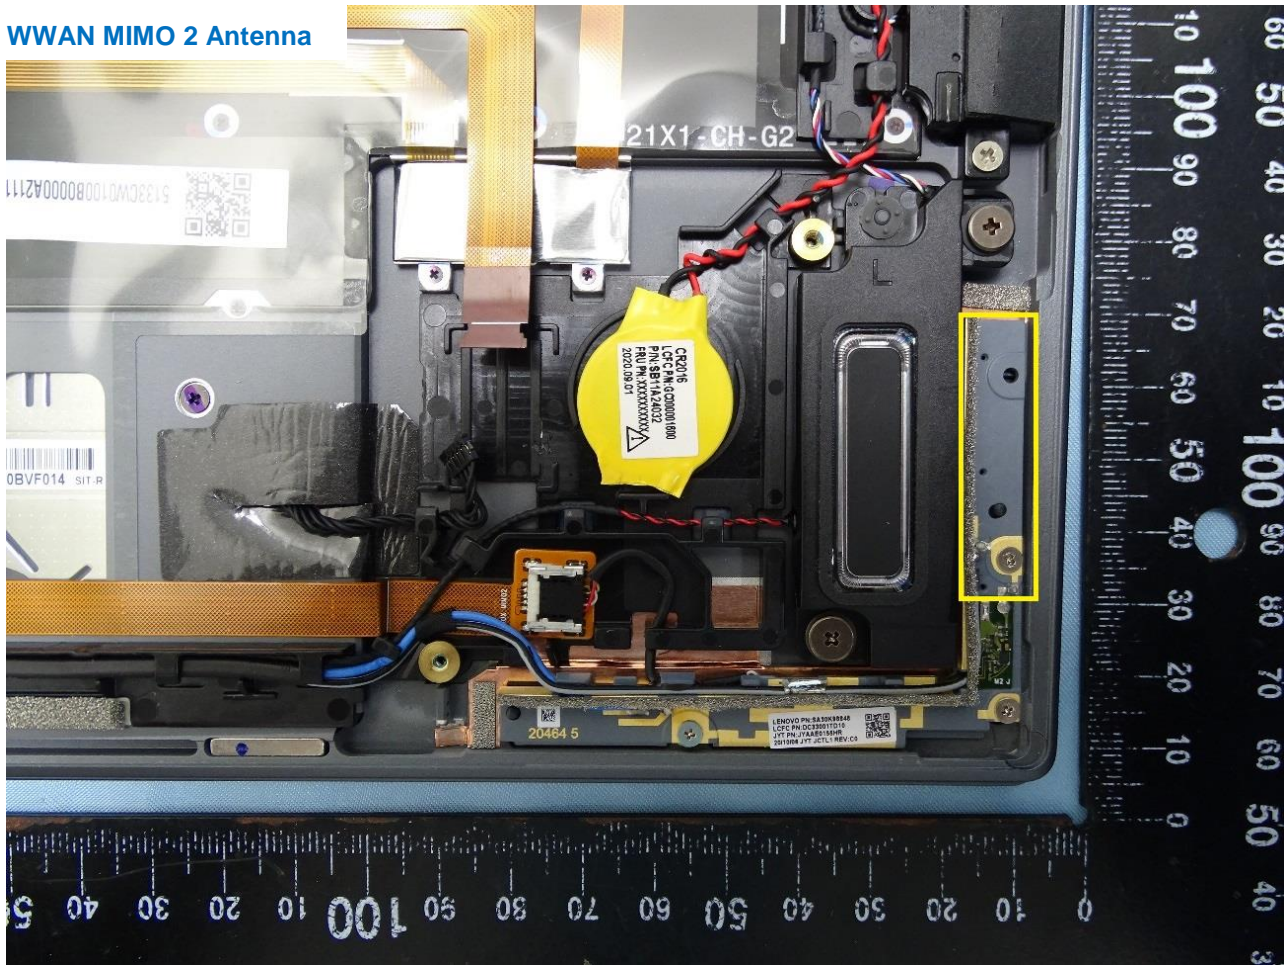

3. Internal Photograph of EUT

Brand Name: Lenovo / Model Name: TP00128A

Sample 2

WWAN Main Antenna

WWAN Aux. and GPS Antenna

WWAN MIMO 1 Antenna

WWAN MIMO 2 Antenna

WLAN Main Antenna