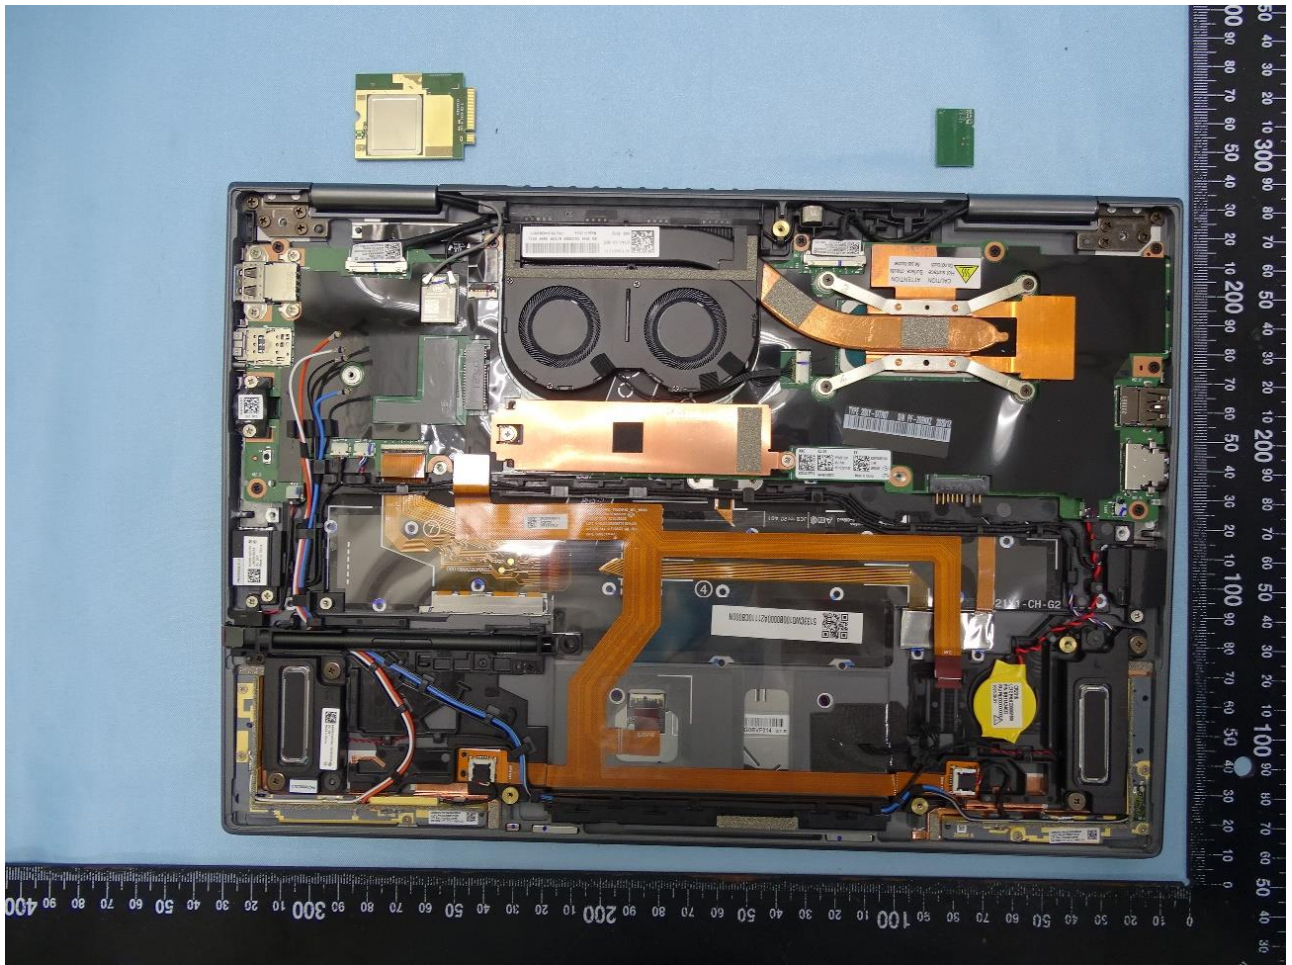

3. Internal Photograph of EUT

Brand Name: Lenovo / Model Name: TP00128A

Sample 2

WWAN Main Antenna

WWAN Aux. and GPS Antenna

WWAN MIMO 1 Antenna

WWAN MIMO 2 Antenna

WLAN Main Antenna