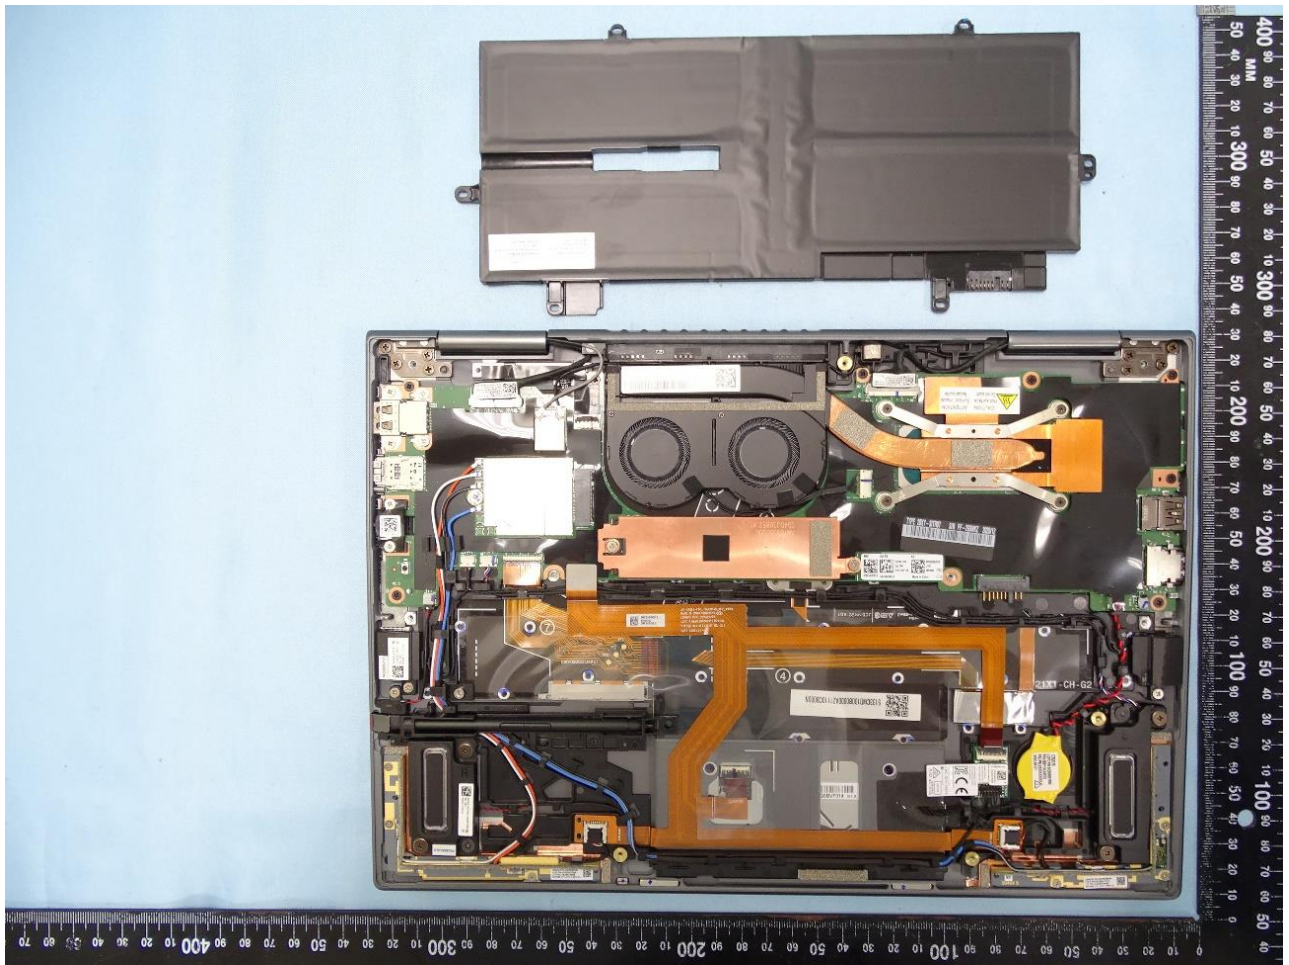

3. Internal Photograph of EUT

Brand Name: Lenovo / Model Name: TP00128A

Sample 2

WWAN Main Antenna

WWAN Aux. and GPS Antenna

WWAN MIMO 1 Antenna

WWAN MIMO 2 Antenna

WLAN Main Antenna