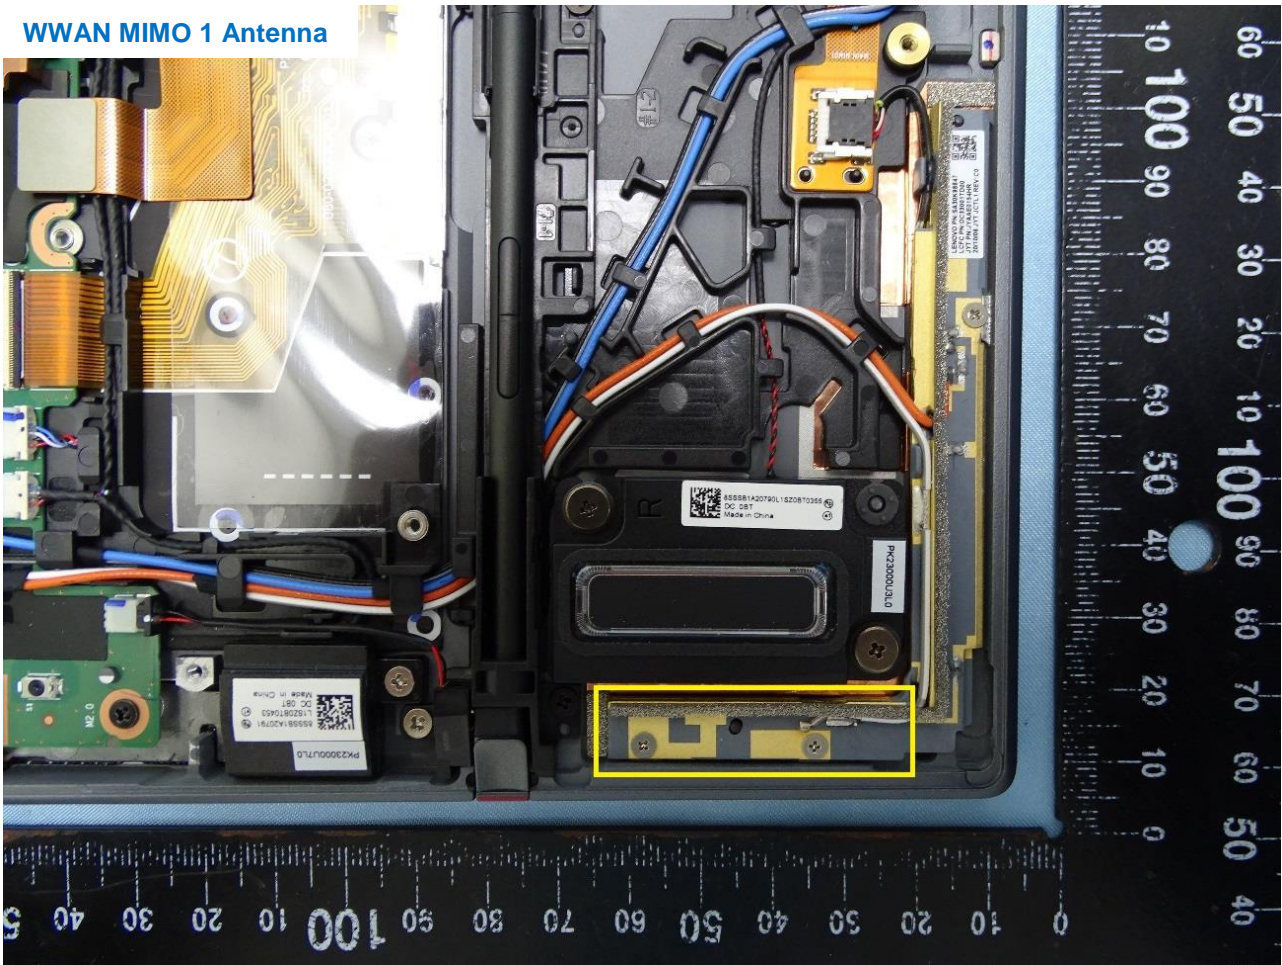

3. Internal Photograph of EUT

Brand Name: Lenovo / Model Name: TP00128A

Sample 2

WWAN Main Antenna

WWAN Aux. and GPS Antenna

WWAN MIMO 1 Antenna

WWAN MIMO 2 Antenna

WLAN Main Antenna