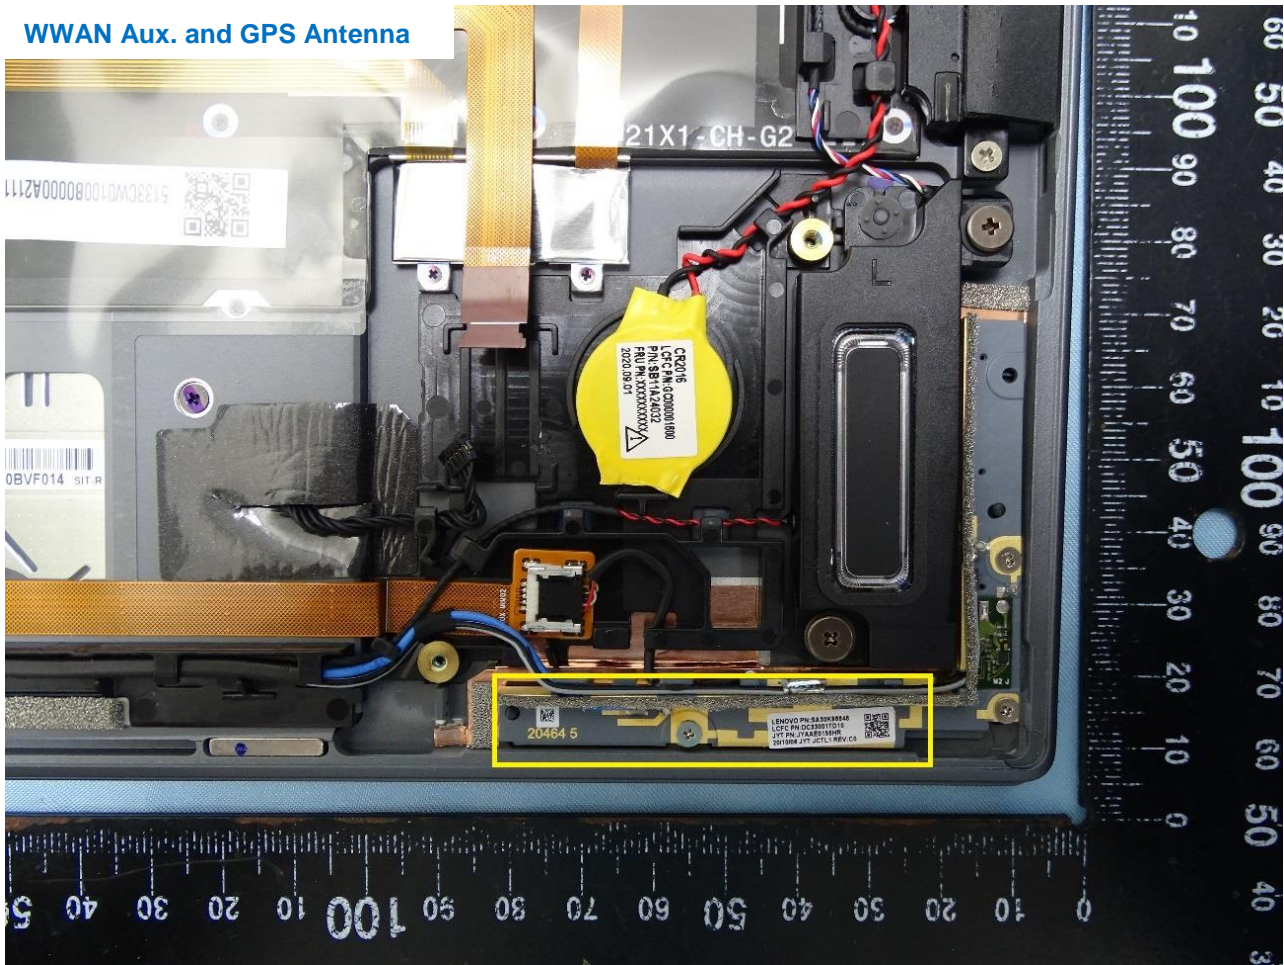

3. Internal Photograph of EUT

Brand Name: Lenovo / Model Name: TP00128A

Sample 2

WWAN Main Antenna

WWAN Aux. and GPS Antenna

WWAN MIMO 1 Antenna

WWAN MIMO 2 Antenna

WLAN Main Antenna