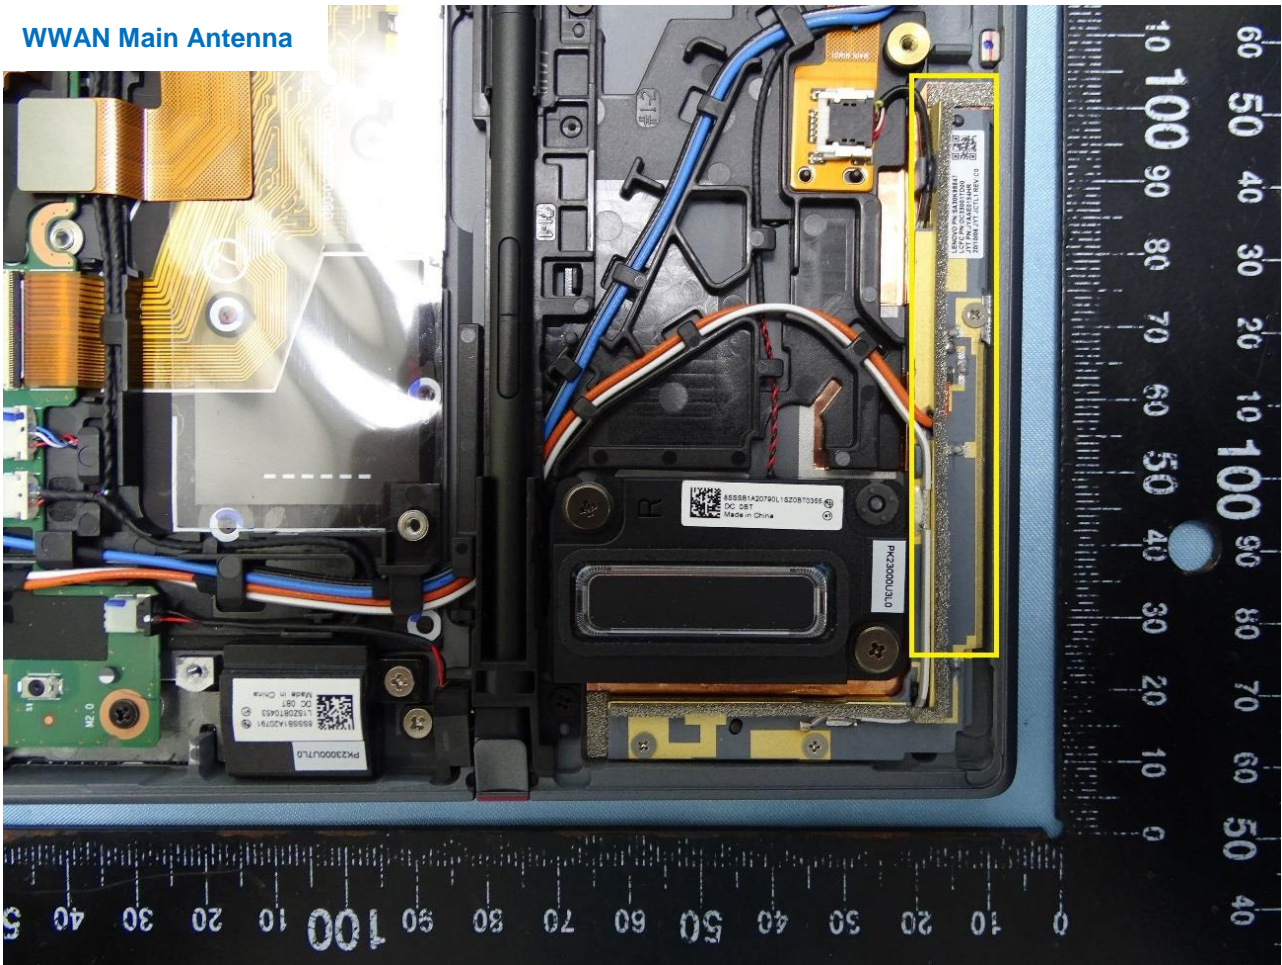

3. Internal Photograph of EUT

Brand Name: Lenovo / Model Name: TP00128A

Sample 2

WWAN Main Antenna

WWAN Aux. and GPS Antenna

WWAN MIMO 1 Antenna

WWAN MIMO 2 Antenna

WLAN Main Antenna