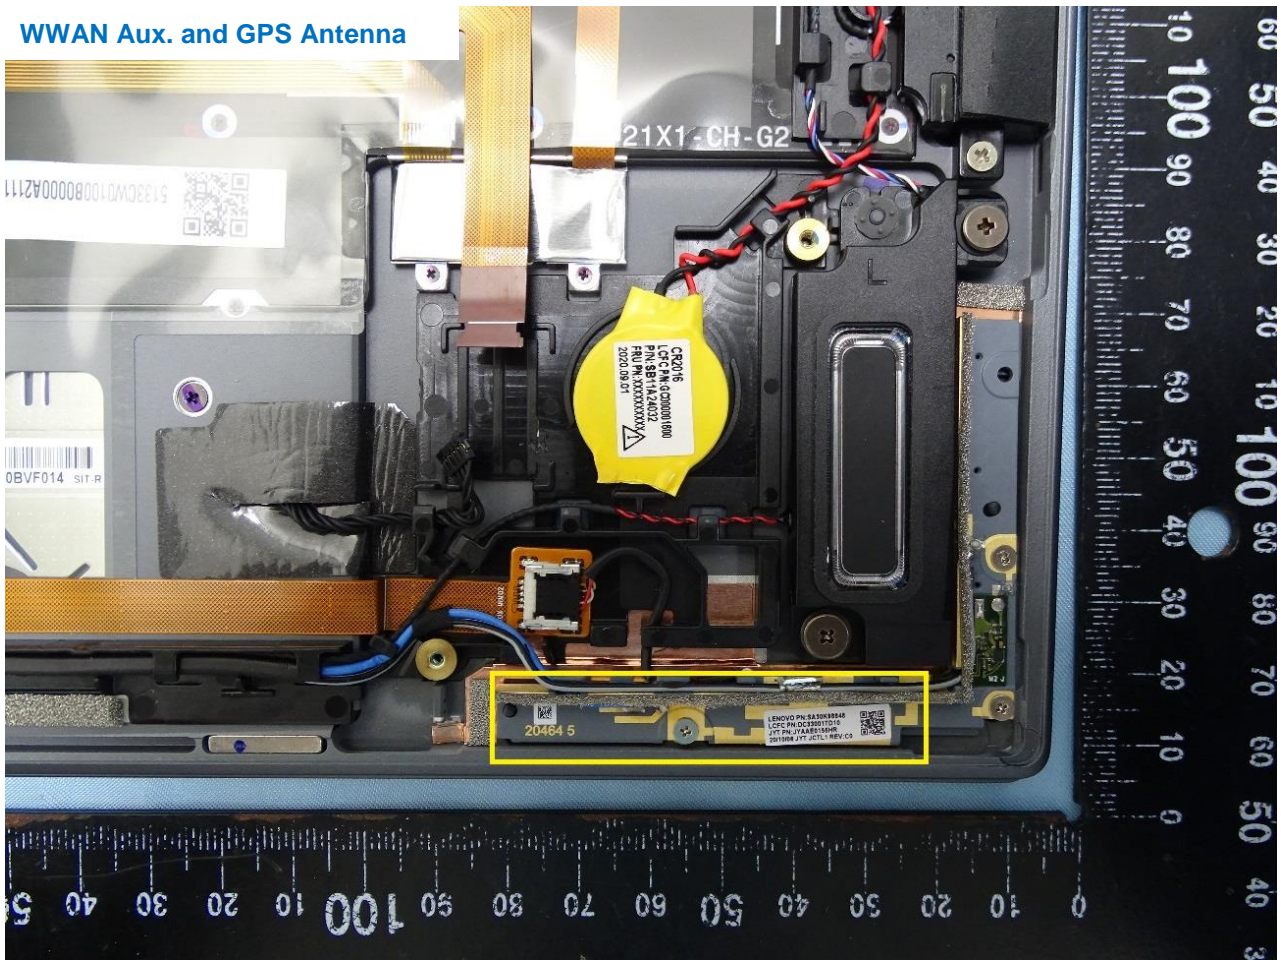

WWAN Aux. and GPS Antenna