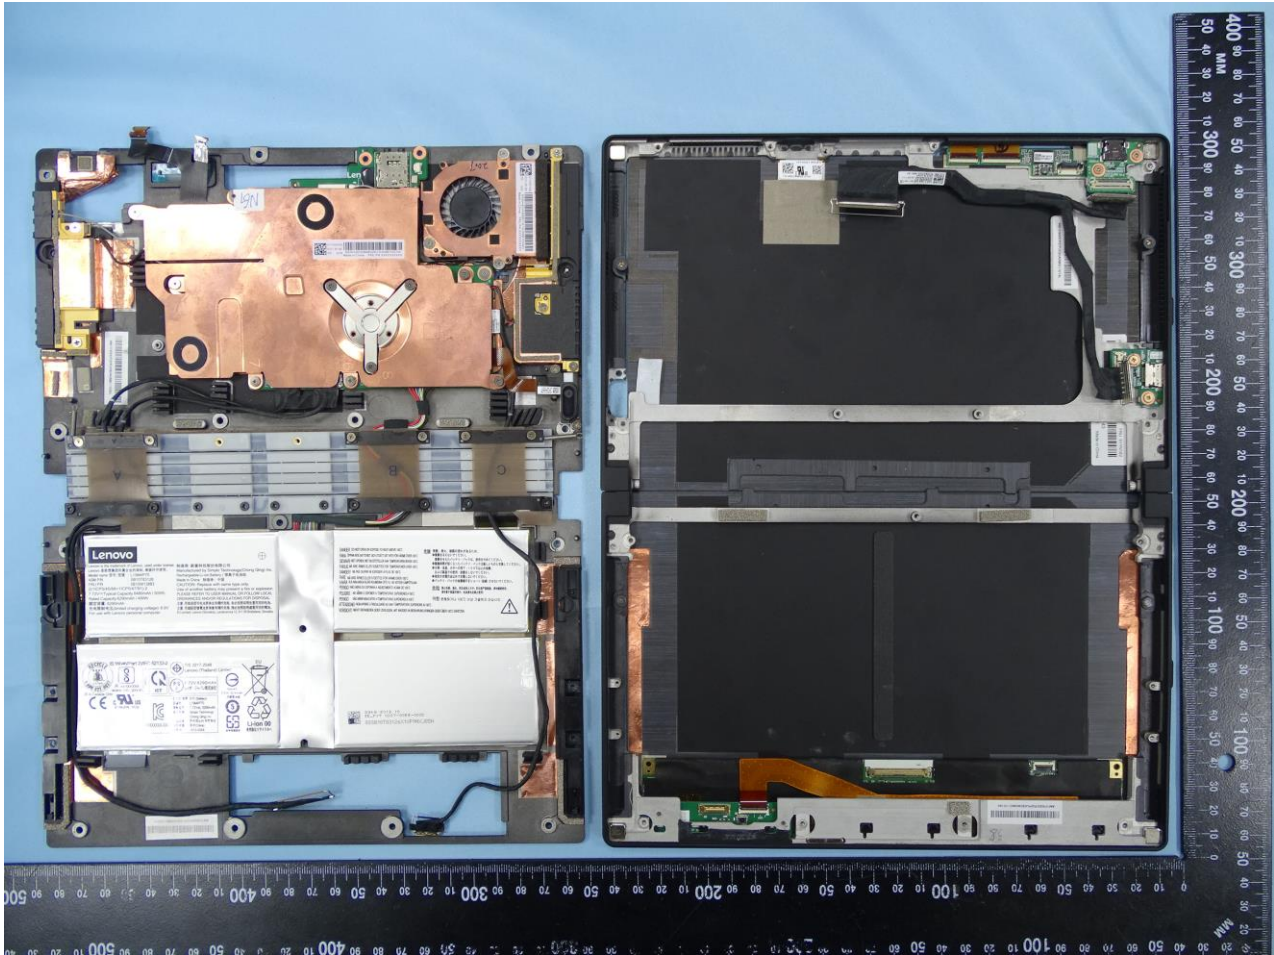

### 3. Internal Photograph of EUT

Brand Name: Lenovo / Model Name: TP00122A

Brand Name: Lenovo / Model Name: TP00122A

Brand Name: Lenovo / Model Name: TP00122A

**Brand Name: Lenovo / Model Name: TP00122A**

Brand Name: Lenovo / Model Name: TP00122A

Brand Name: Lenovo / Model Name: TP00122A

TX Charging Antenna

————THE END————