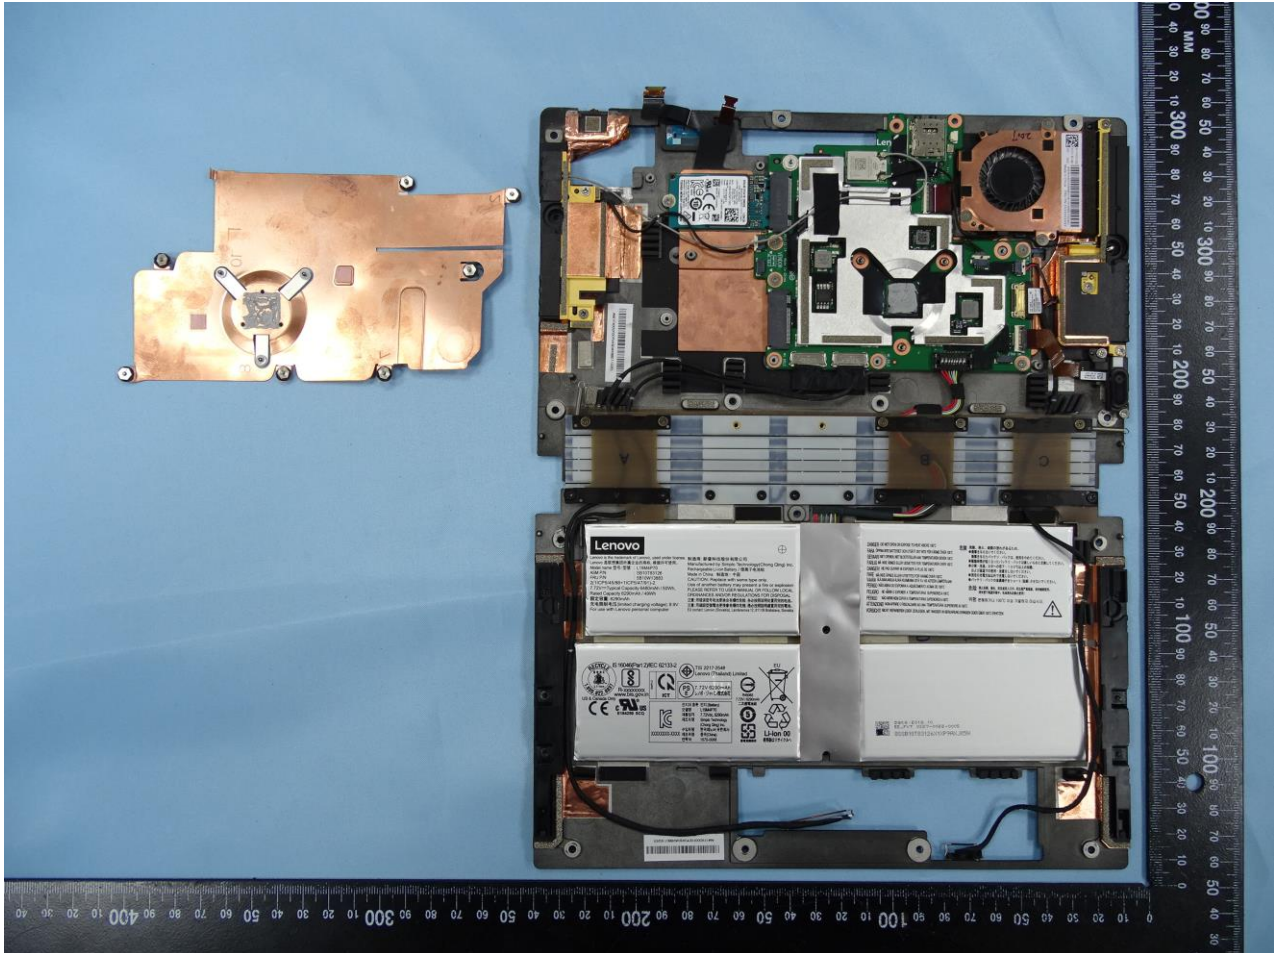

### 3. Internal Photograph of EUT

Brand Name: Lenovo / Model Name: TP00122A

Brand Name: Lenovo / Model Name: TP00122A

Brand Name: Lenovo / Model Name: TP00122A

**Brand Name: Lenovo / Model Name: TP00122A**

Brand Name: Lenovo / Model Name: TP00122A

Brand Name: Lenovo / Model Name: TP00122A

TX Charging Antenna

————THE END————