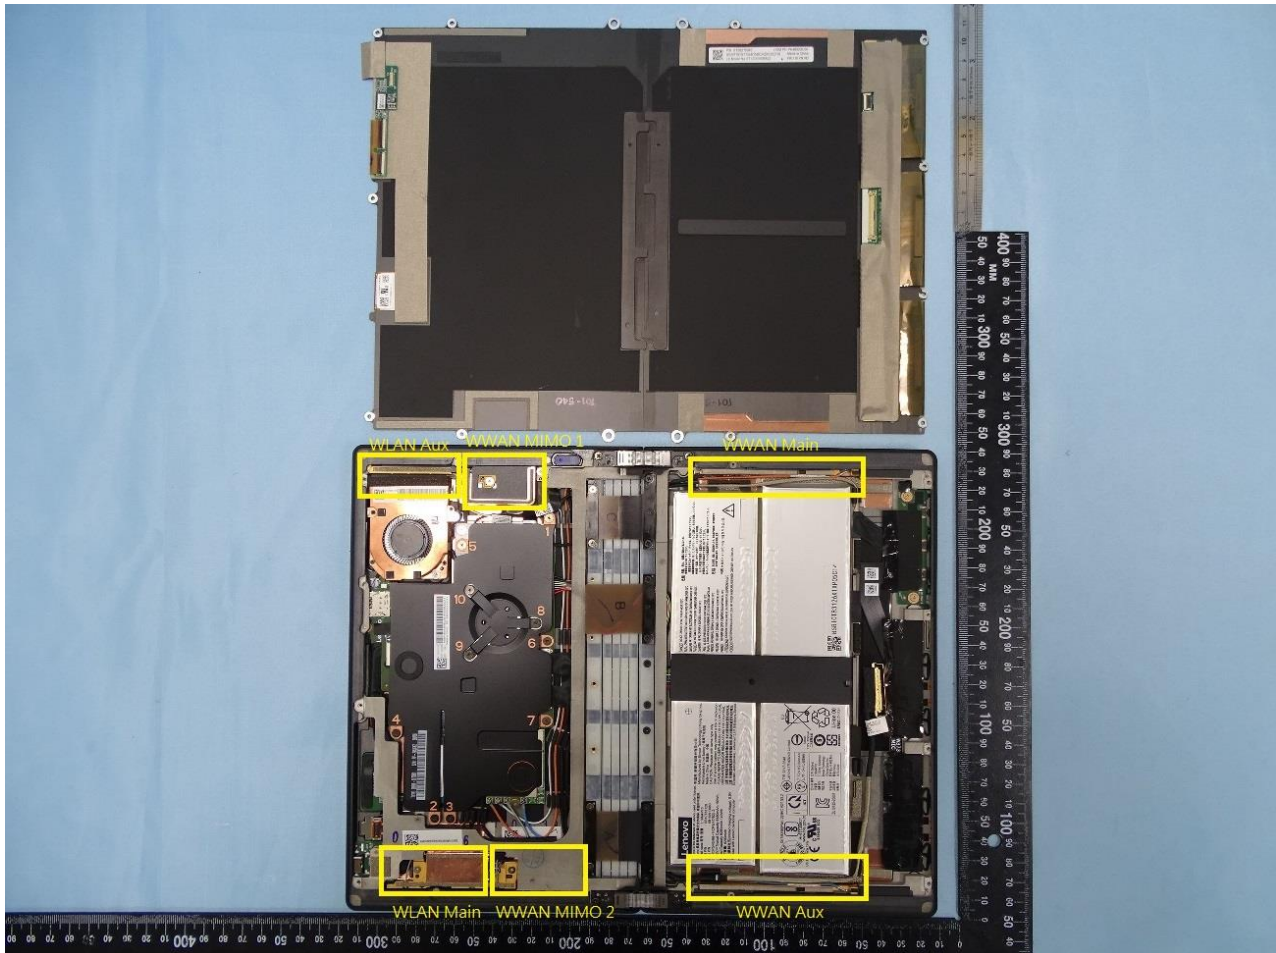

3. Internal Photograph of EUT

Brand Name: Lenovo / Model Name: TP00122A

Brand Name: Lenovo / Model Name: TP00122A

Brand Name: Lenovo / Model Name: TP00122A

Brand Name: Lenovo / Model Name: TP00122A

Brand Name: Lenovo / Model Name: TP00122A

Brand Name: Lenovo / Model Name: TP00122A

WWAN Module

Brand Name: Lenovo / Model Name: TP00122A

Brand Name: Lenovo / Model Name: TP00122A

WLAN Module

Brand Name: Lenovo / Model Name: TP00122A

WWAN Main Antenna