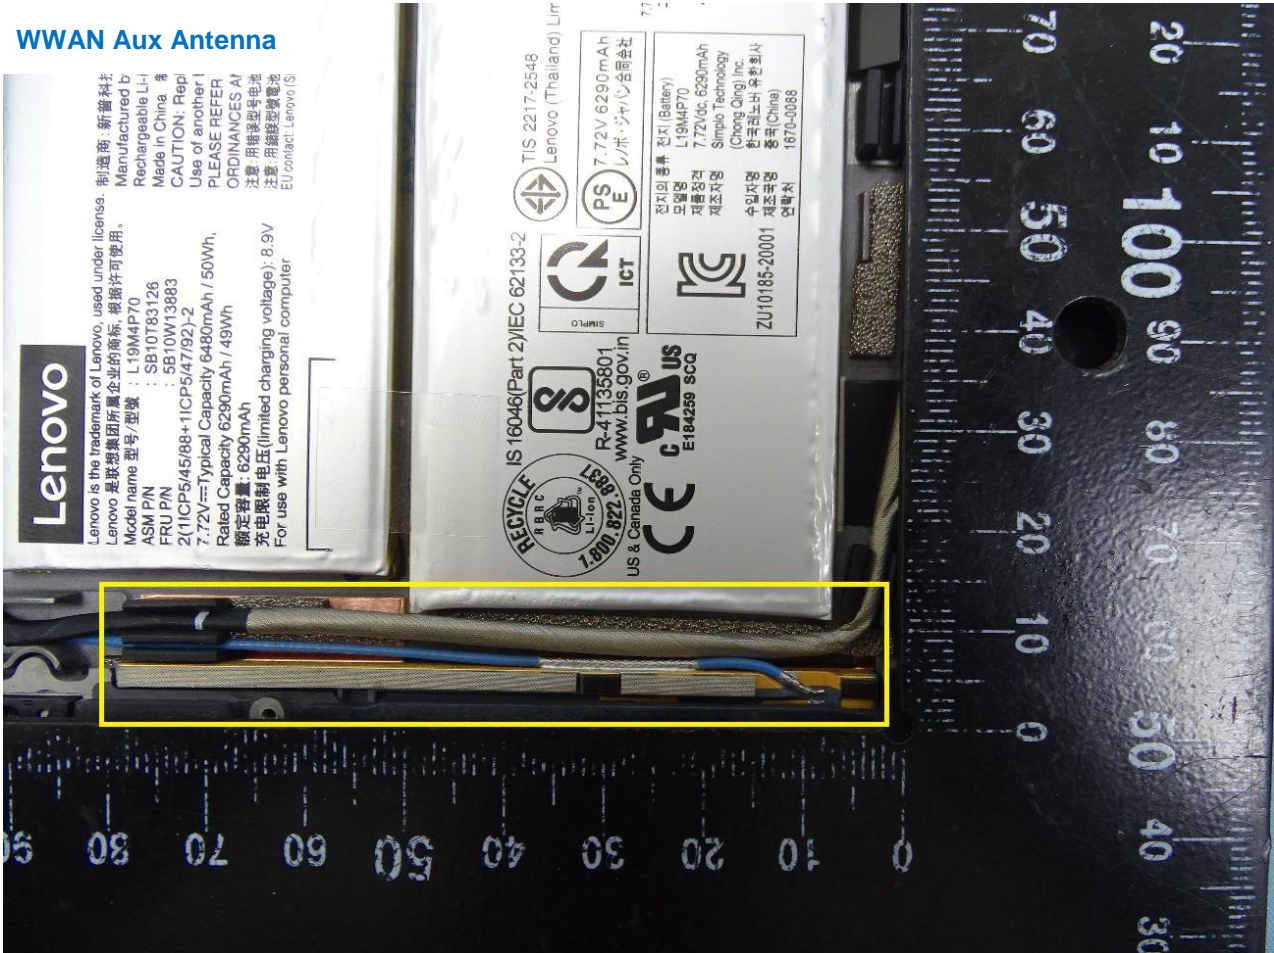

Brand Name: Lenovo / Model Name: TP00122A

WWAN Aux Antenna