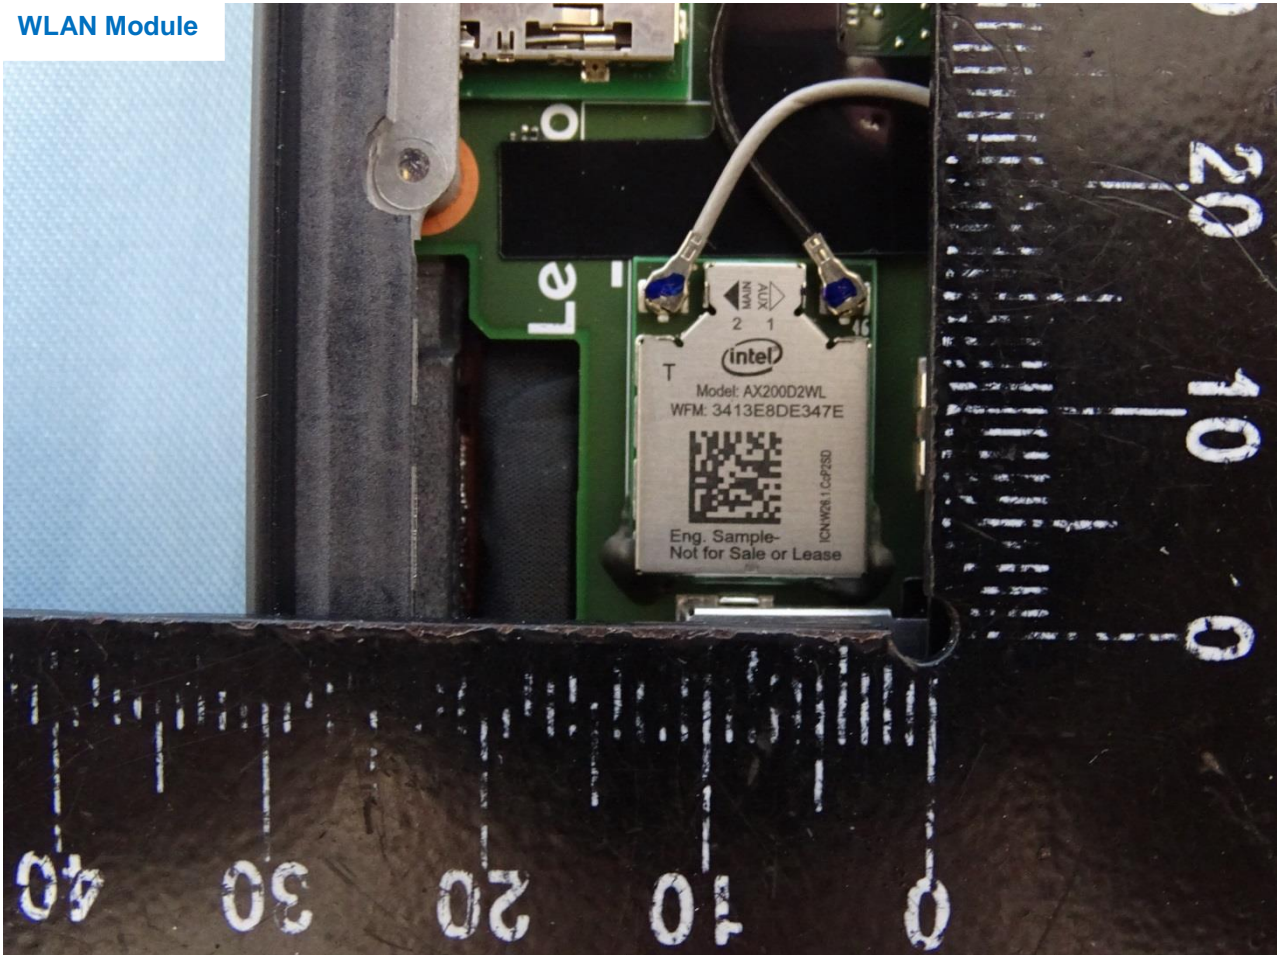

Brand Name: Lenovo / Model Name: TP00122A

WWAN Module

Brand Name: Lenovo / Model Name: TP00122A

Brand Name: Lenovo / Model Name: TP00122A

WLAN Module

Brand Name: Lenovo / Model Name: TP00122A

WWAN Main Antenna