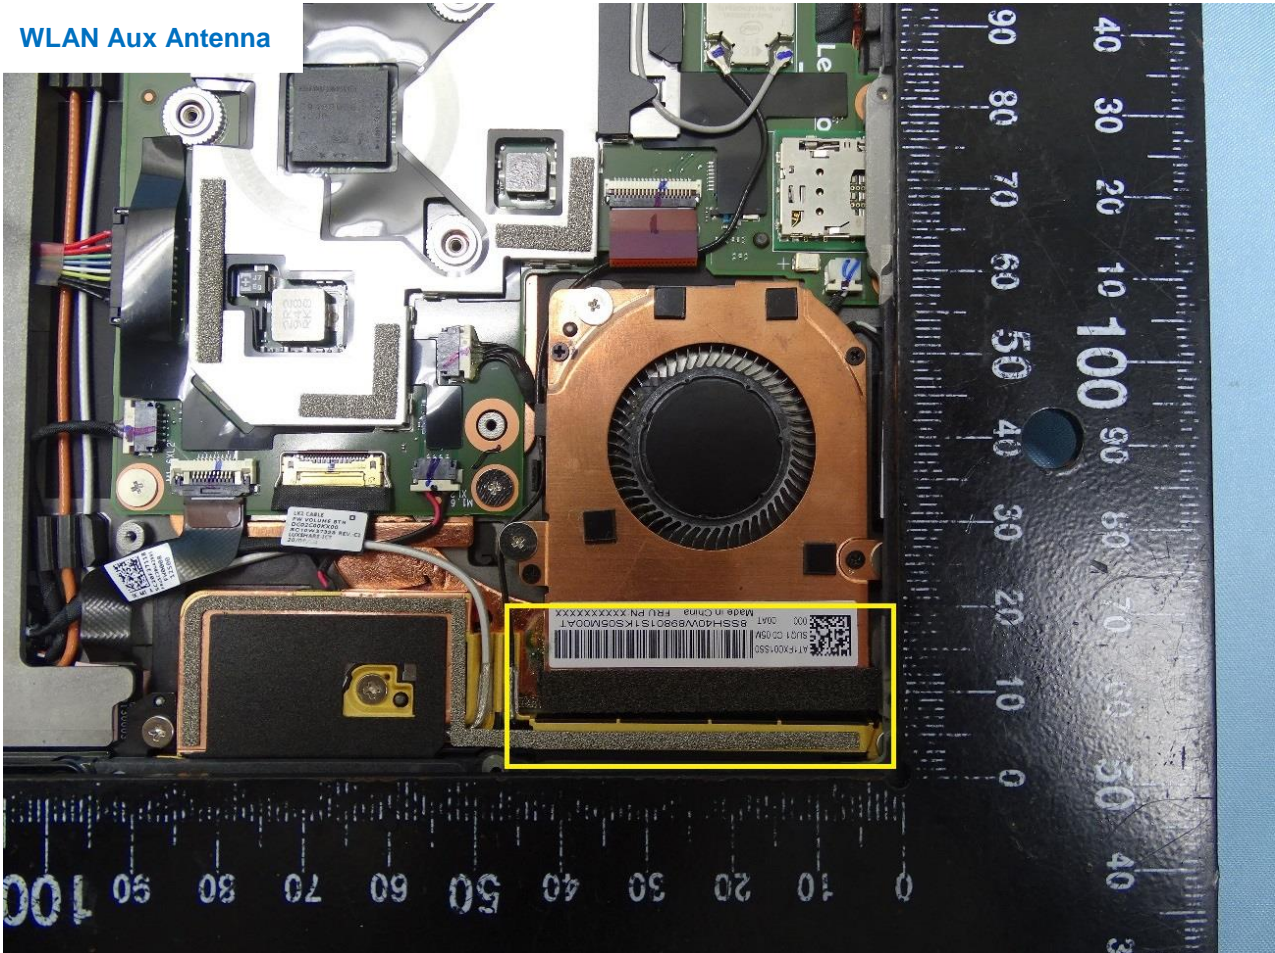

Brand Name: Lenovo / Model Name: TP00122A

WLAN Aux Antenna

————THE END————