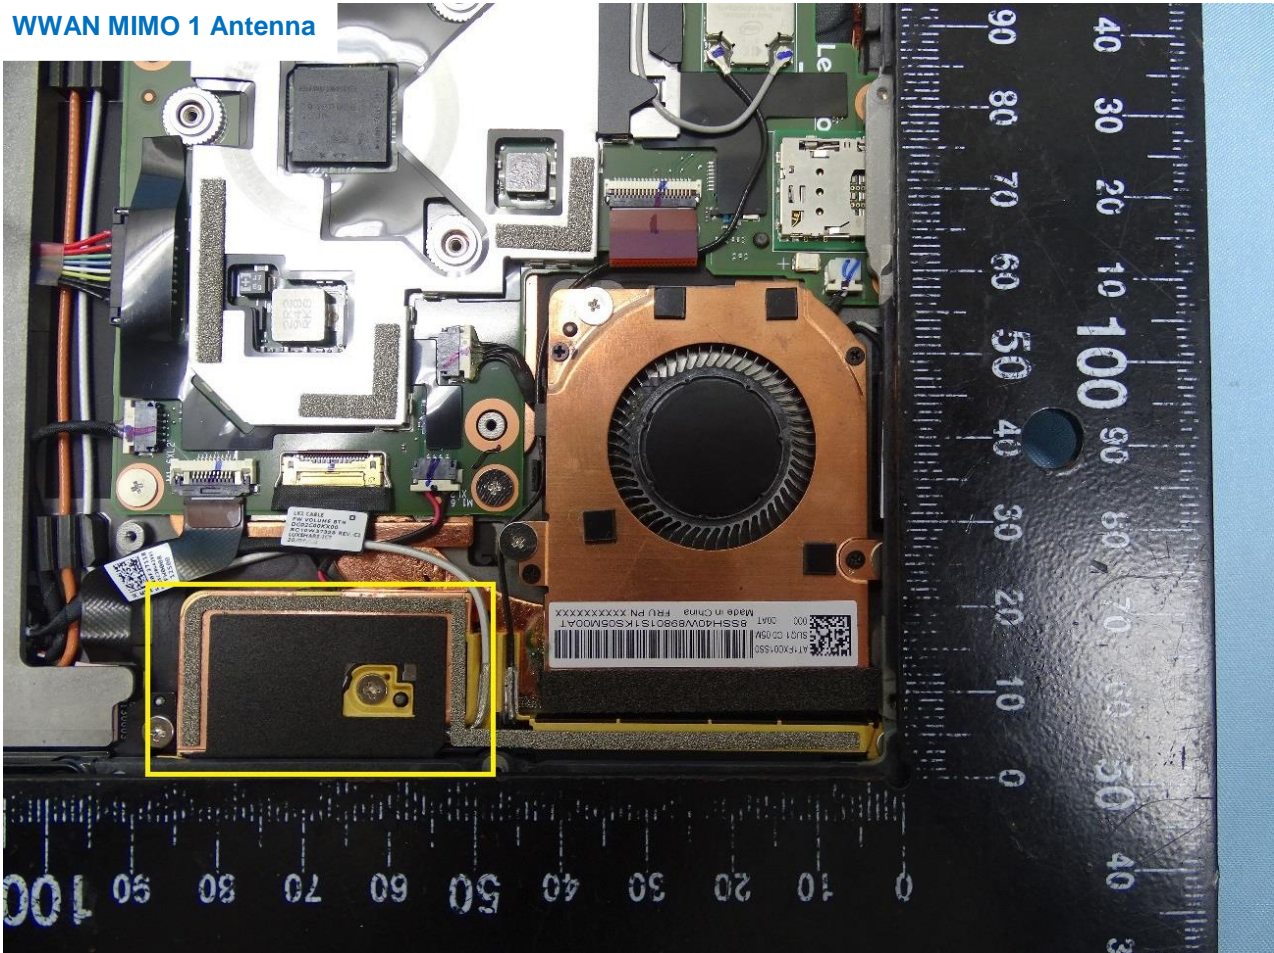

Brand Name: Lenovo / Model Name: TP00122A

WWAN MIMO 1 Antenna