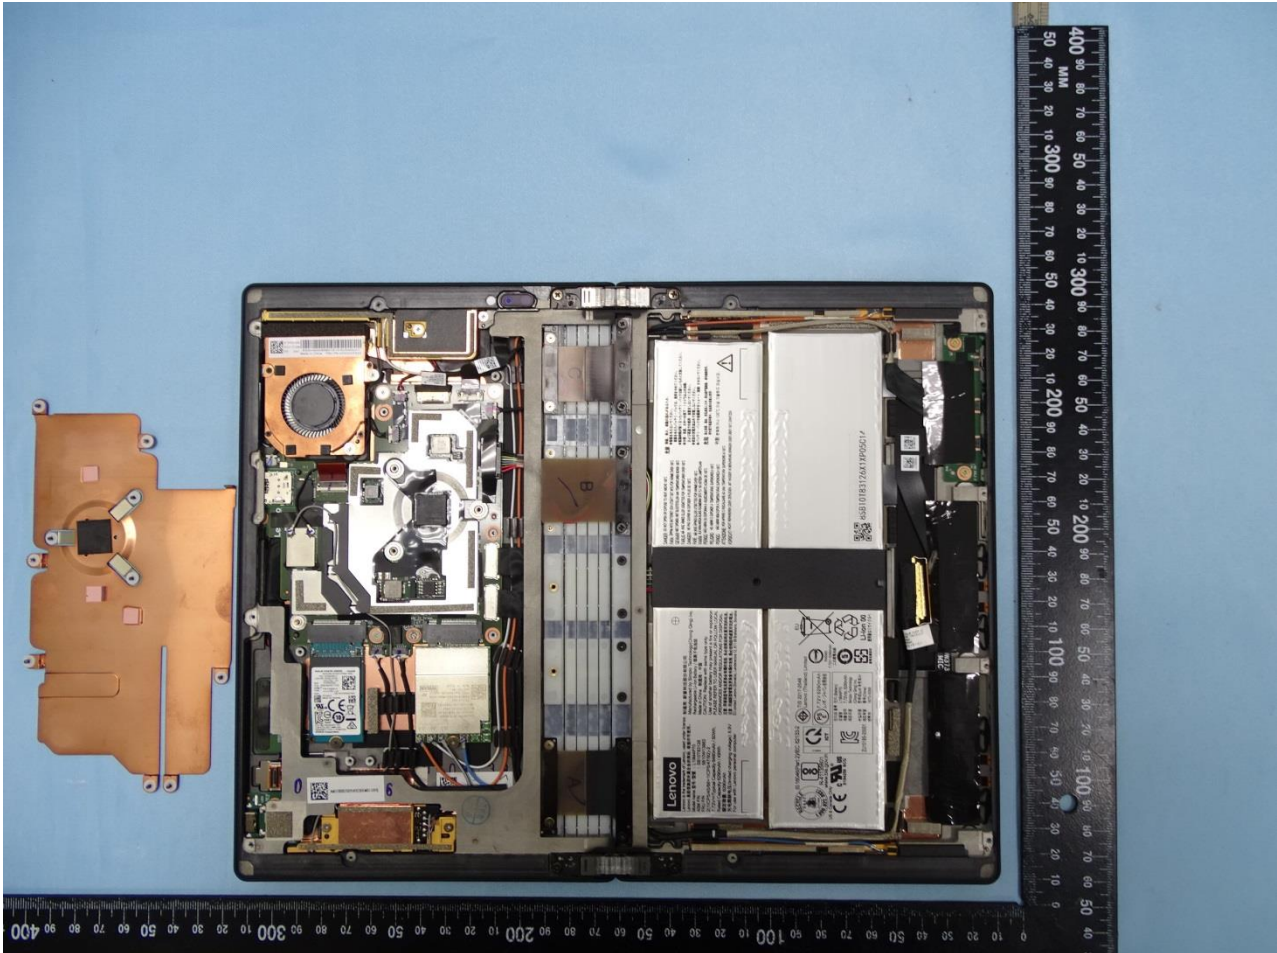

3. Internal Photograph of EUT

Brand Name: Lenovo / Model Name: TP00122A

Brand Name: Lenovo / Model Name: TP00122A

Brand Name: Lenovo / Model Name: TP00122A

Brand Name: Lenovo / Model Name: TP00122A

Brand Name: Lenovo / Model Name: TP00122A

Brand Name: Lenovo / Model Name: TP00122A

WWAN Module

Brand Name: Lenovo / Model Name: TP00122A

Brand Name: Lenovo / Model Name: TP00122A

WLAN Module

Brand Name: Lenovo / Model Name: TP00122A

WWAN Main Antenna