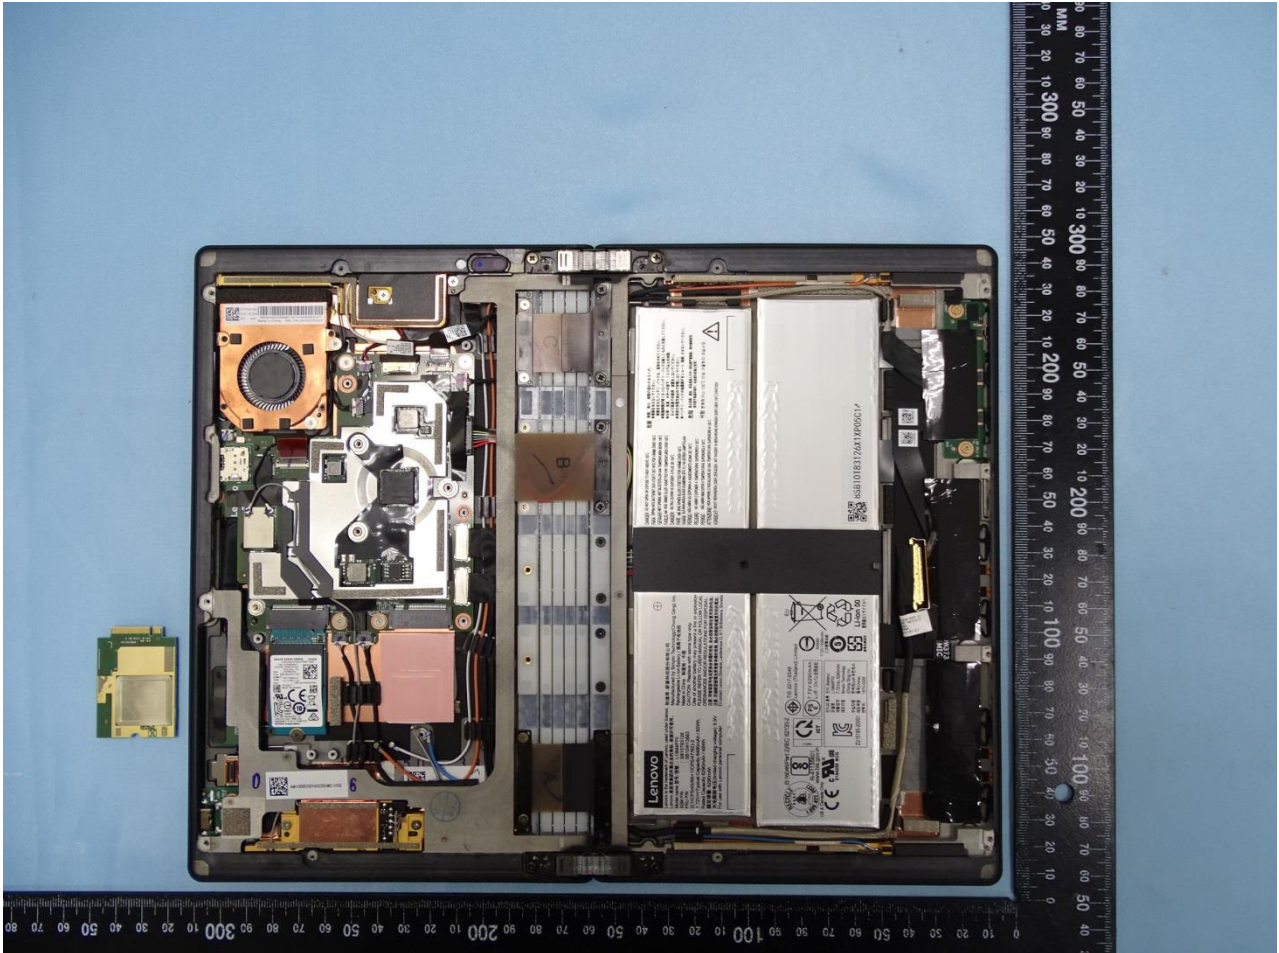

3. Internal Photograph of EUT

Brand Name: Lenovo / Model Name: TP00122A

Brand Name: Lenovo / Model Name: TP00122A

Brand Name: Lenovo / Model Name: TP00122A

Brand Name: Lenovo / Model Name: TP00122A

Brand Name: Lenovo / Model Name: TP00122A

Brand Name: Lenovo / Model Name: TP00122A

WWAN Module

Brand Name: Lenovo / Model Name: TP00122A

Brand Name: Lenovo / Model Name: TP00122A

WLAN Module

Brand Name: Lenovo / Model Name: TP00122A

WWAN Main Antenna