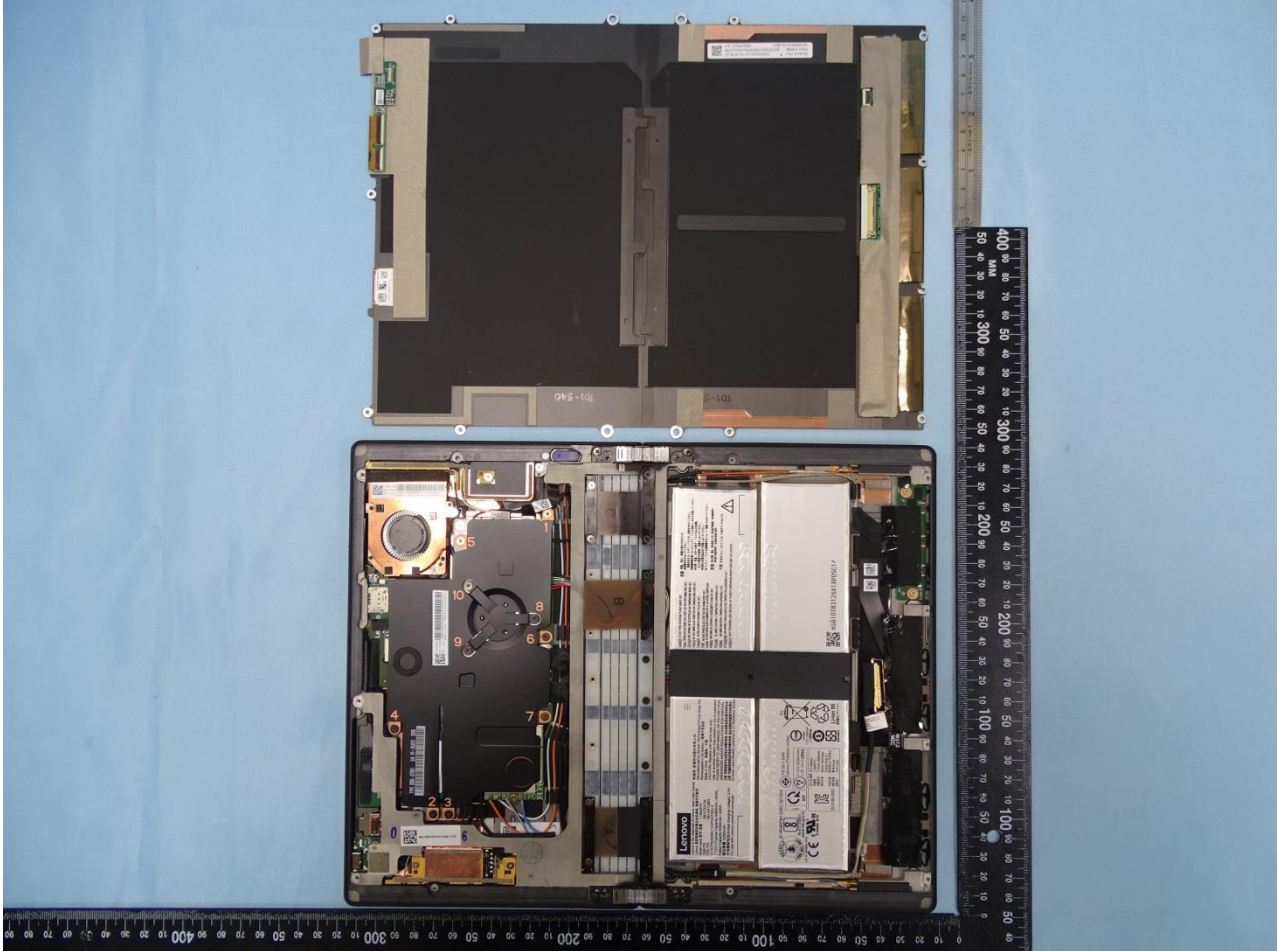

3. Internal Photograph of EUT

Brand Name: Lenovo / Model Name: TP00122A

Brand Name: Lenovo / Model Name: TP00122A

Brand Name: Lenovo / Model Name: TP00122A

Brand Name: Lenovo / Model Name: TP00122A

Brand Name: Lenovo / Model Name: TP00122A

Brand Name: Lenovo / Model Name: TP00122A

WWAN Module

Brand Name: Lenovo / Model Name: TP00122A

Brand Name: Lenovo / Model Name: TP00122A

WLAN Module

Brand Name: Lenovo / Model Name: TP00122A

WWAN Main Antenna