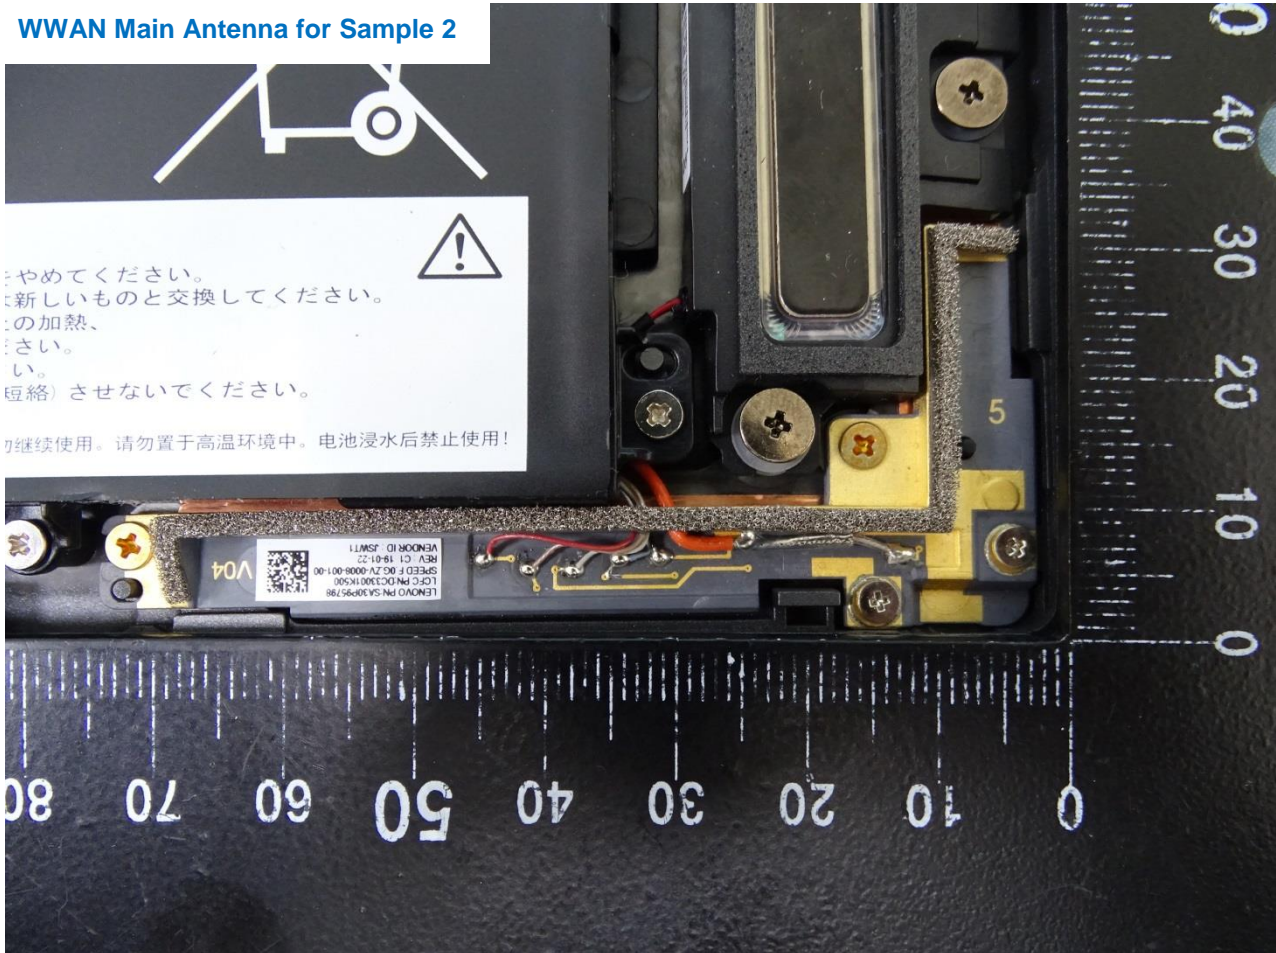

Brand Name: Lenovo / Model Name: TP00110A

WWAN Main Antenna for Sample 2