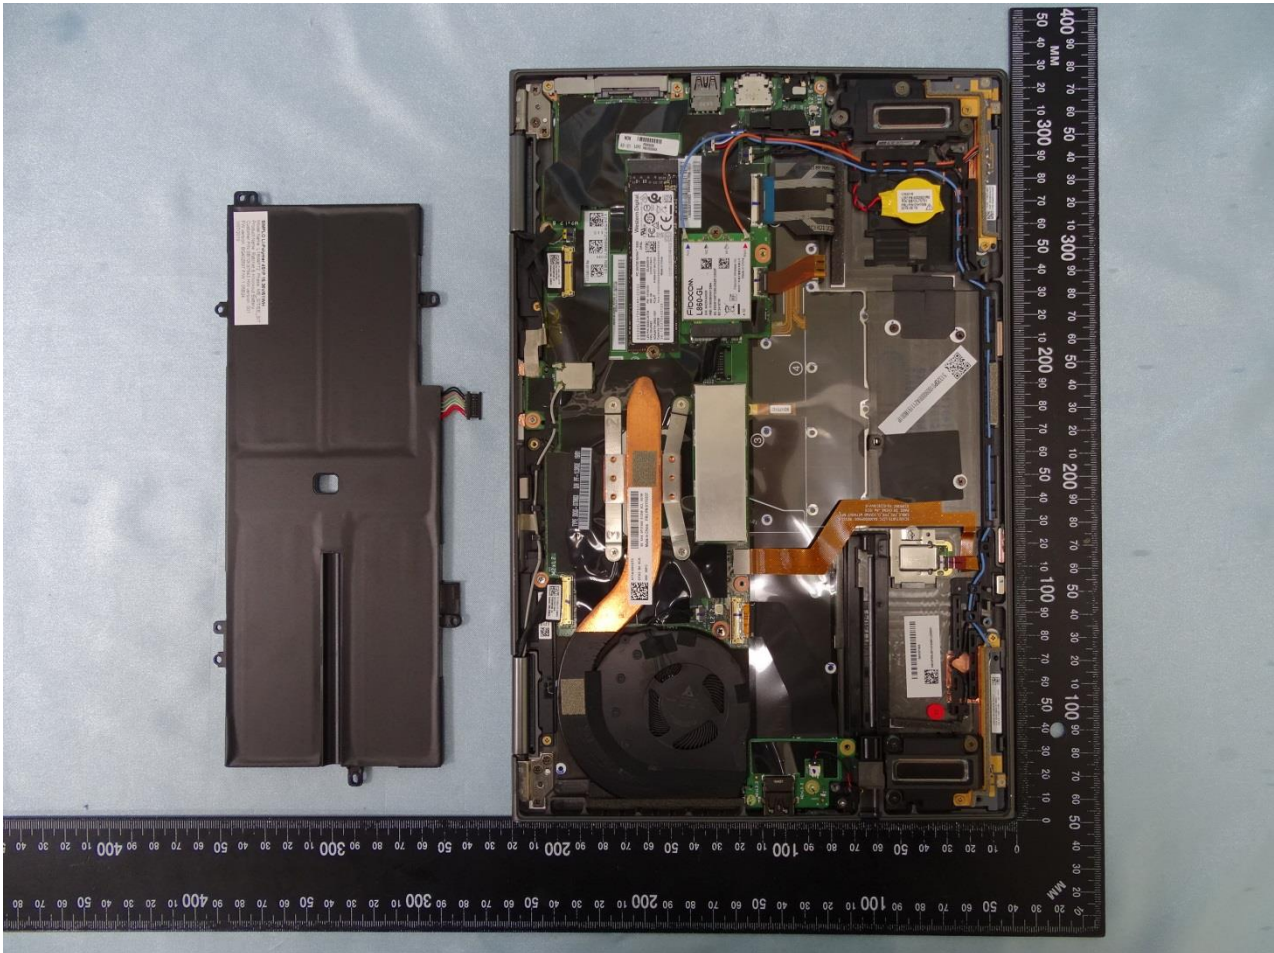

3. Internal Photograph of EUT

Brand Name: Lenovo / Model Name: TP00110A

Sample 1 and Sample 2

Brand Name: Lenovo / Model Name: TP00110A

Brand Name: Lenovo / Model Name: TP00110A

Brand Name: Lenovo / Model Name: TP00110A

WWAN Module

Brand Name: Lenovo / Model Name: TP00110A

Brand Name: Lenovo / Model Name: TP00110A

WLAN Module

Brand Name: Lenovo / Model Name: TP00110A

WWAN Main Antenna for Sample 1

Brand Name: Lenovo / Model Name: TP00110A