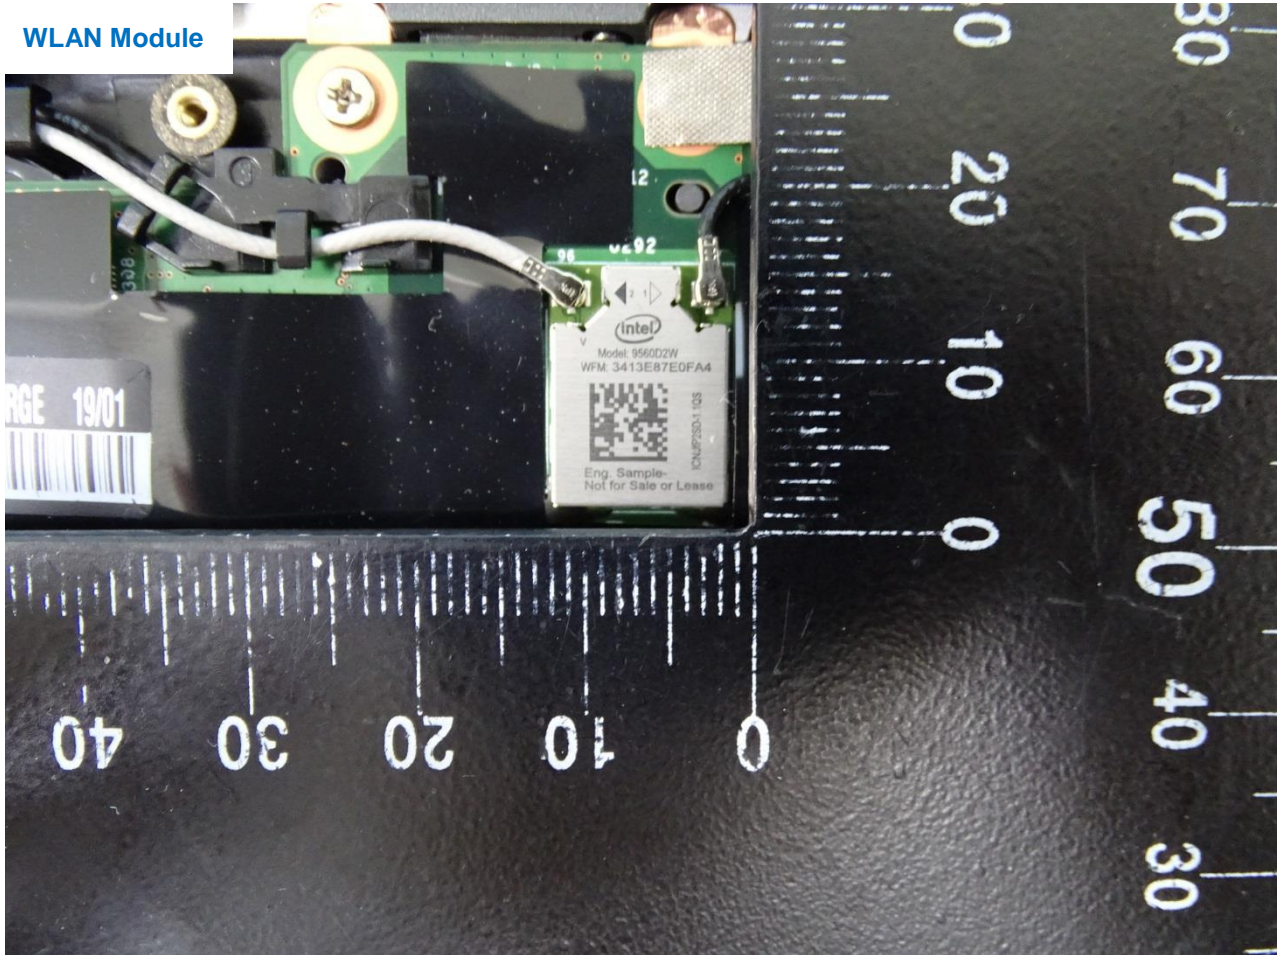

WWAN Module

Brand Name: Lenovo / Model Name: TP00110A

Brand Name: Lenovo / Model Name: TP00110A

WLAN Module

Brand Name: Lenovo / Model Name: TP00110A

WWAN Main Antenna for Sample 1

Brand Name: Lenovo / Model Name: TP00110A