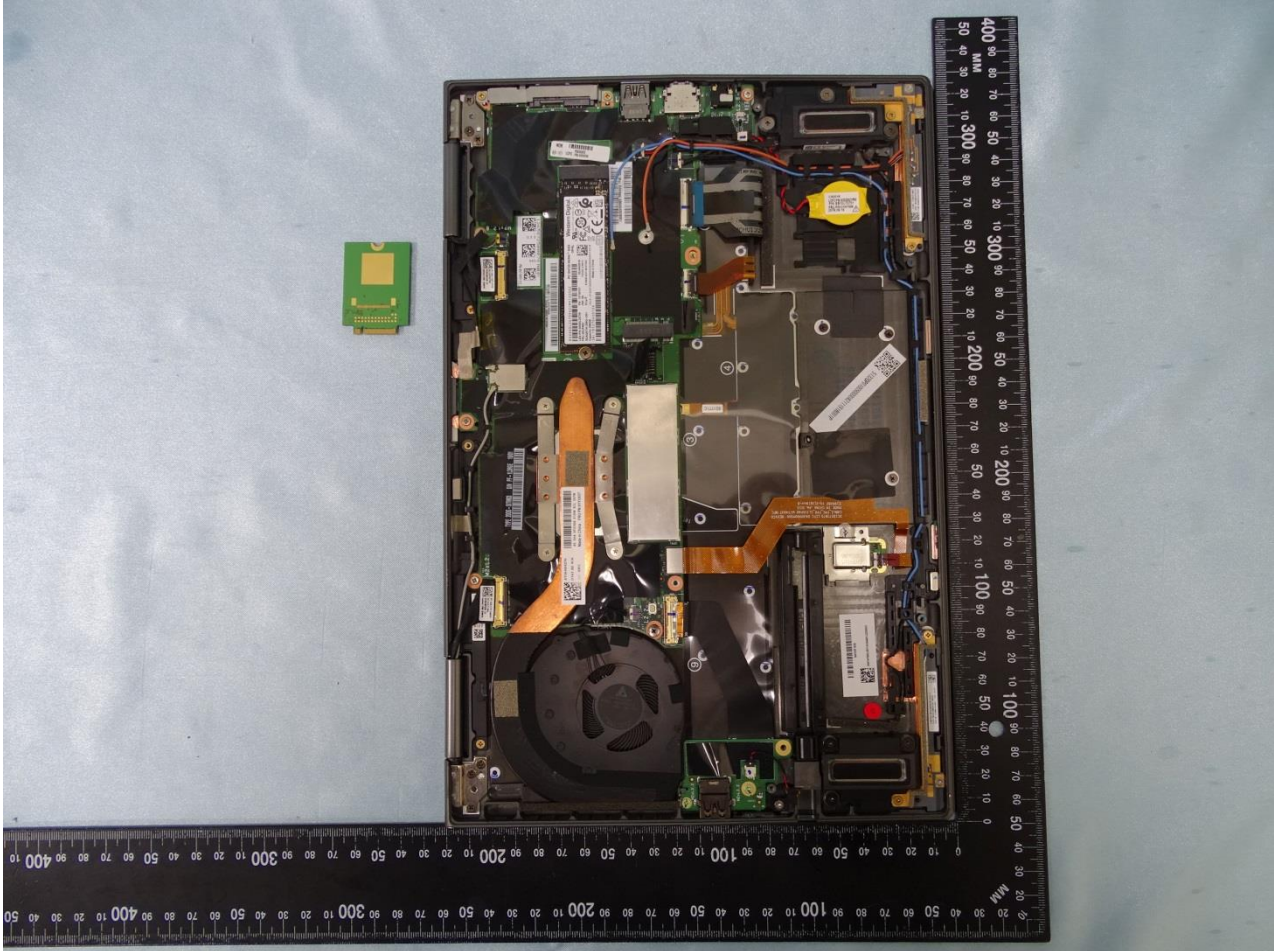

3. Internal Photograph of EUT

Brand Name: Lenovo / Model Name: TP00110A

Sample 1 and Sample 2

Brand Name: Lenovo / Model Name: TP00110A

Brand Name: Lenovo / Model Name: TP00110A

Brand Name: Lenovo / Model Name: TP00110A

WWAN Module

Brand Name: Lenovo / Model Name: TP00110A

Brand Name: Lenovo / Model Name: TP00110A

WLAN Module

Brand Name: Lenovo / Model Name: TP00110A

WWAN Main Antenna for Sample 1

Brand Name: Lenovo / Model Name: TP00110A

WWAN Aux. and GPS Antenna for Sample 1

Brand Name: Lenovo / Model Name: TP00110A

WLAN Main Antenna for Sample 1

Brand Name: Lenovo / Model Name: TP00110A

WLAN Aux. and Bluetooth Antenna for Sample 1

Brand Name: Lenovo / Model Name: TP00110A