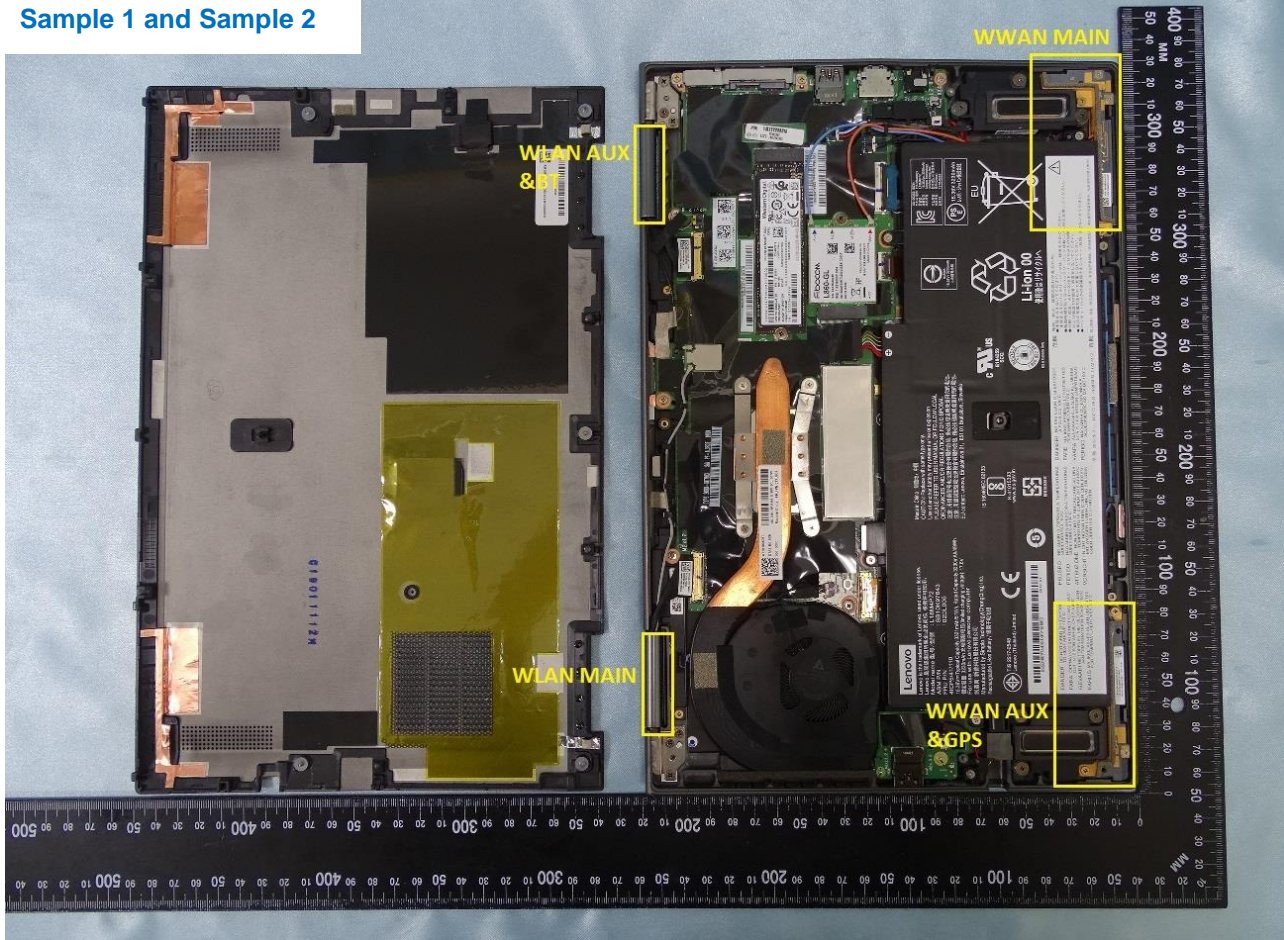

3. Internal Photograph of EUT

Brand Name: Lenovo / Model Name: TP00110A

Sample 1 and Sample 2

Brand Name: Lenovo / Model Name: TP00110A

Brand Name: Lenovo / Model Name: TP00110A

Brand Name: Lenovo / Model Name: TP00110A

WWAN Module

Brand Name: Lenovo / Model Name: TP00110A

Brand Name: Lenovo / Model Name: TP00110A

WLAN Module

Brand Name: Lenovo / Model Name: TP00110A

WWAN Main Antenna for Sample 1

Brand Name: Lenovo / Model Name: TP00110A