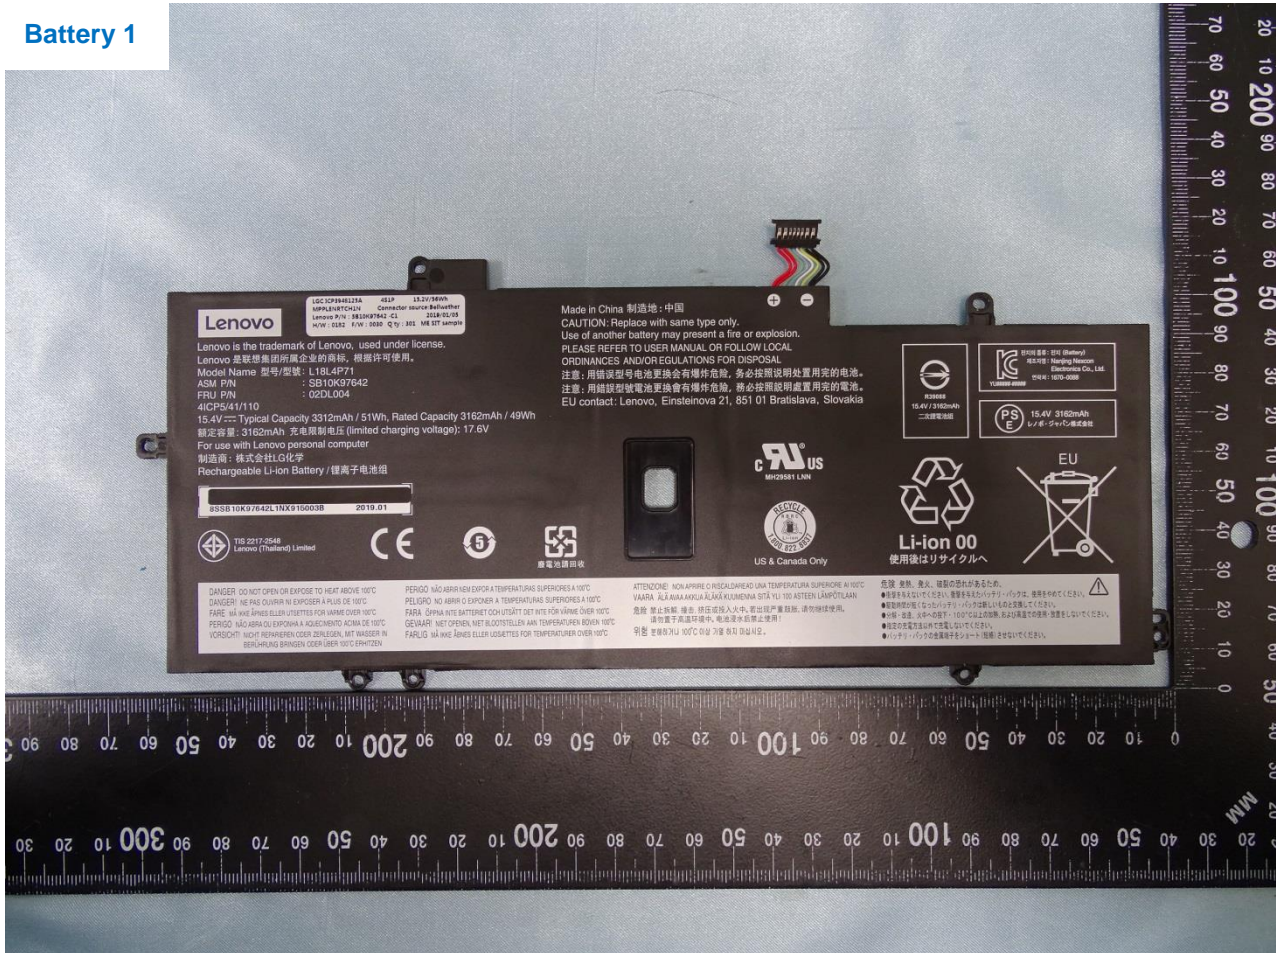

Brand Name: Lenovo / Model Name: TP00110A

Battery 1