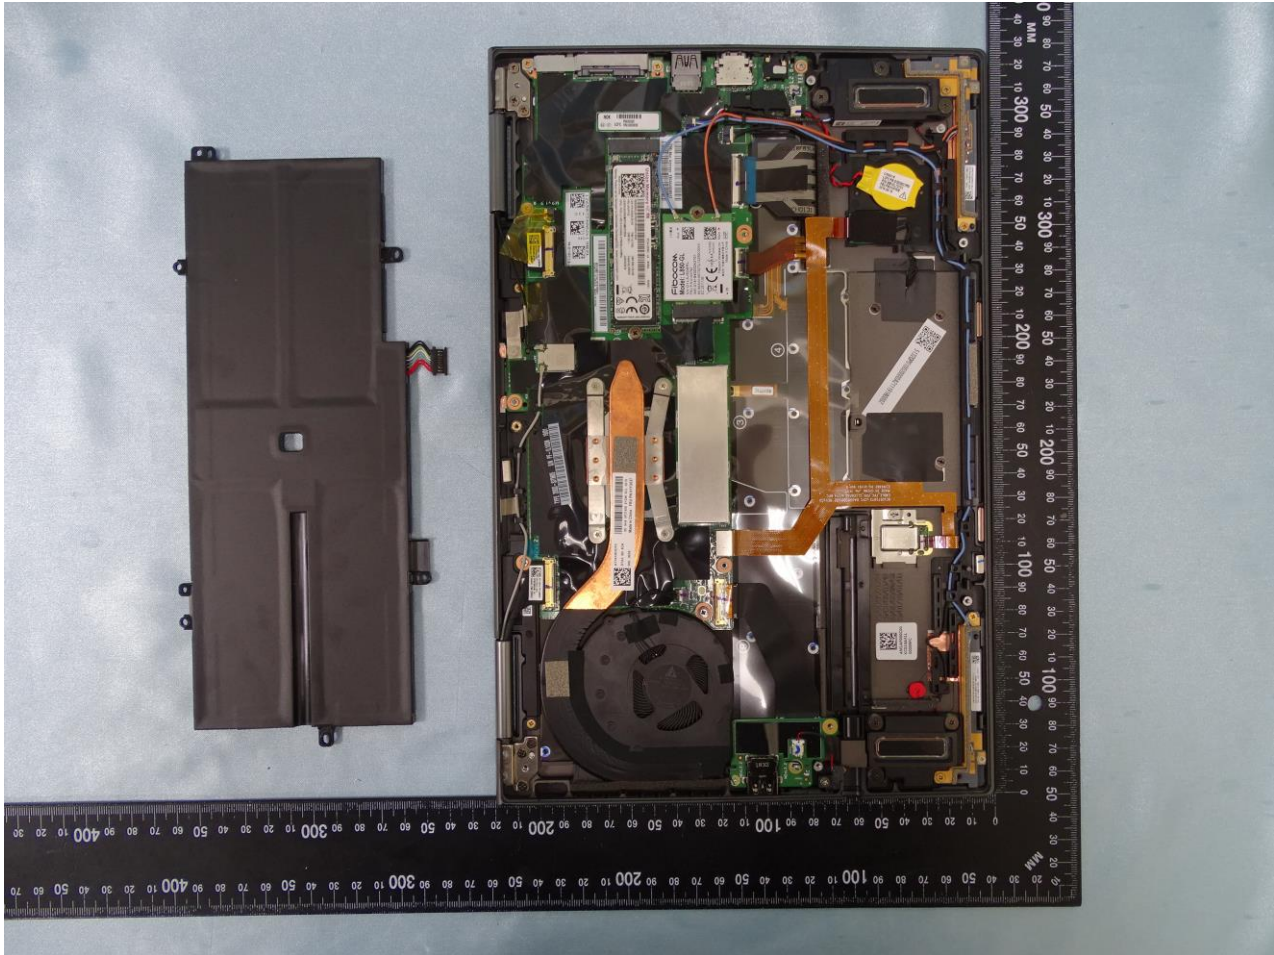

3. Internal Photograph of EUT

Brand Name: Lenovo / Model Name: TP00110A

Sample 1 and Sample 2

Brand Name: Lenovo / Model Name: TP00110A

Brand Name: Lenovo / Model Name: TP00110A

Brand Name: Lenovo / Model Name: TP00110A

WWAN Module

Brand Name: Lenovo / Model Name: TP00110A

Brand Name: Lenovo / Model Name: TP00110A

WLAN Module

Brand Name: Lenovo / Model Name: TP00110A

WWAN Main Antenna for Sample 1

Brand Name: Lenovo / Model Name: TP00110A