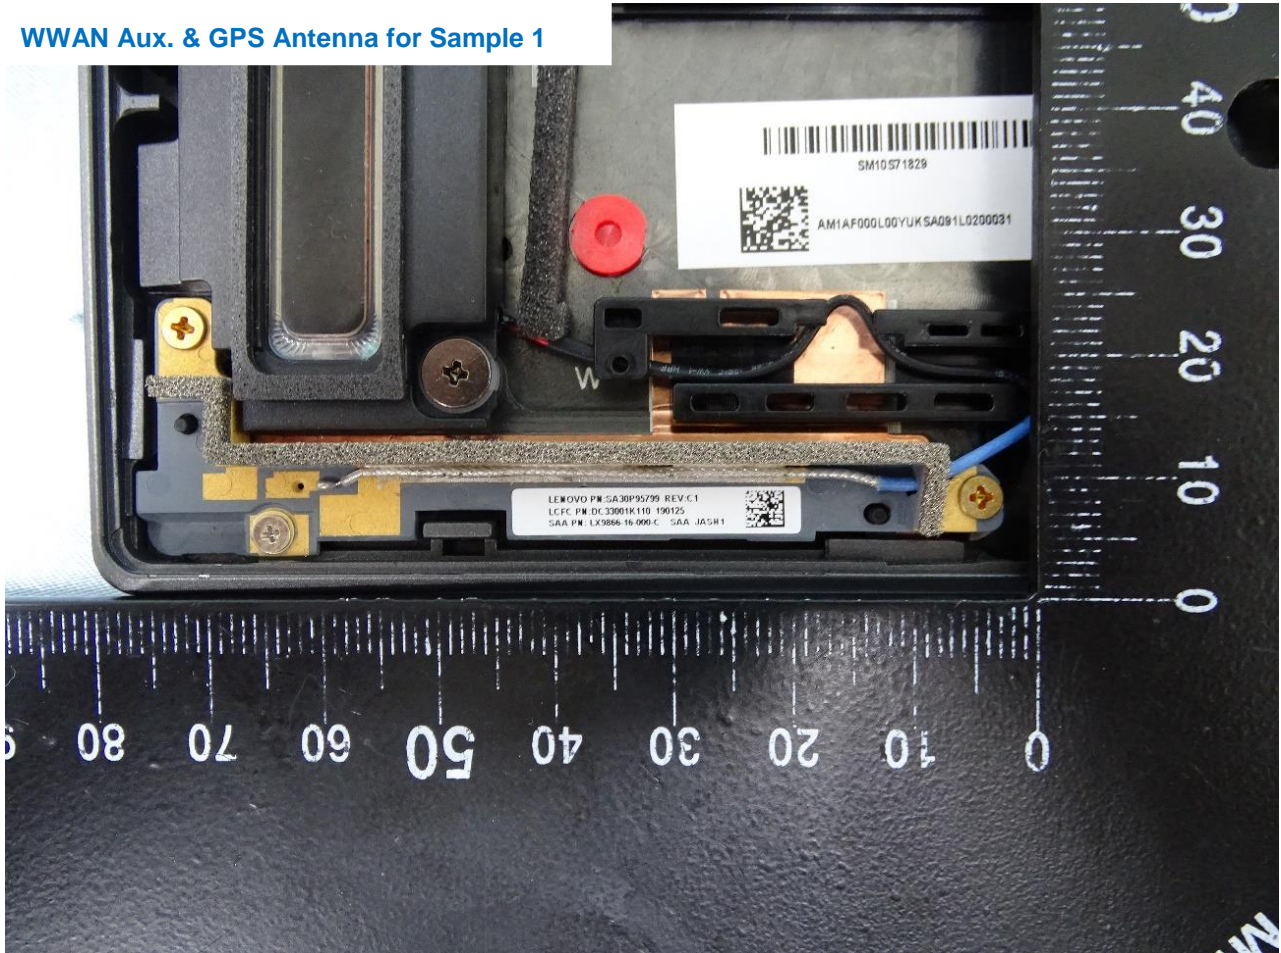

Brand Name: Lenovo / Model Name: TP00110A

WWAN Aux. & GPS Antenna for Sample 1