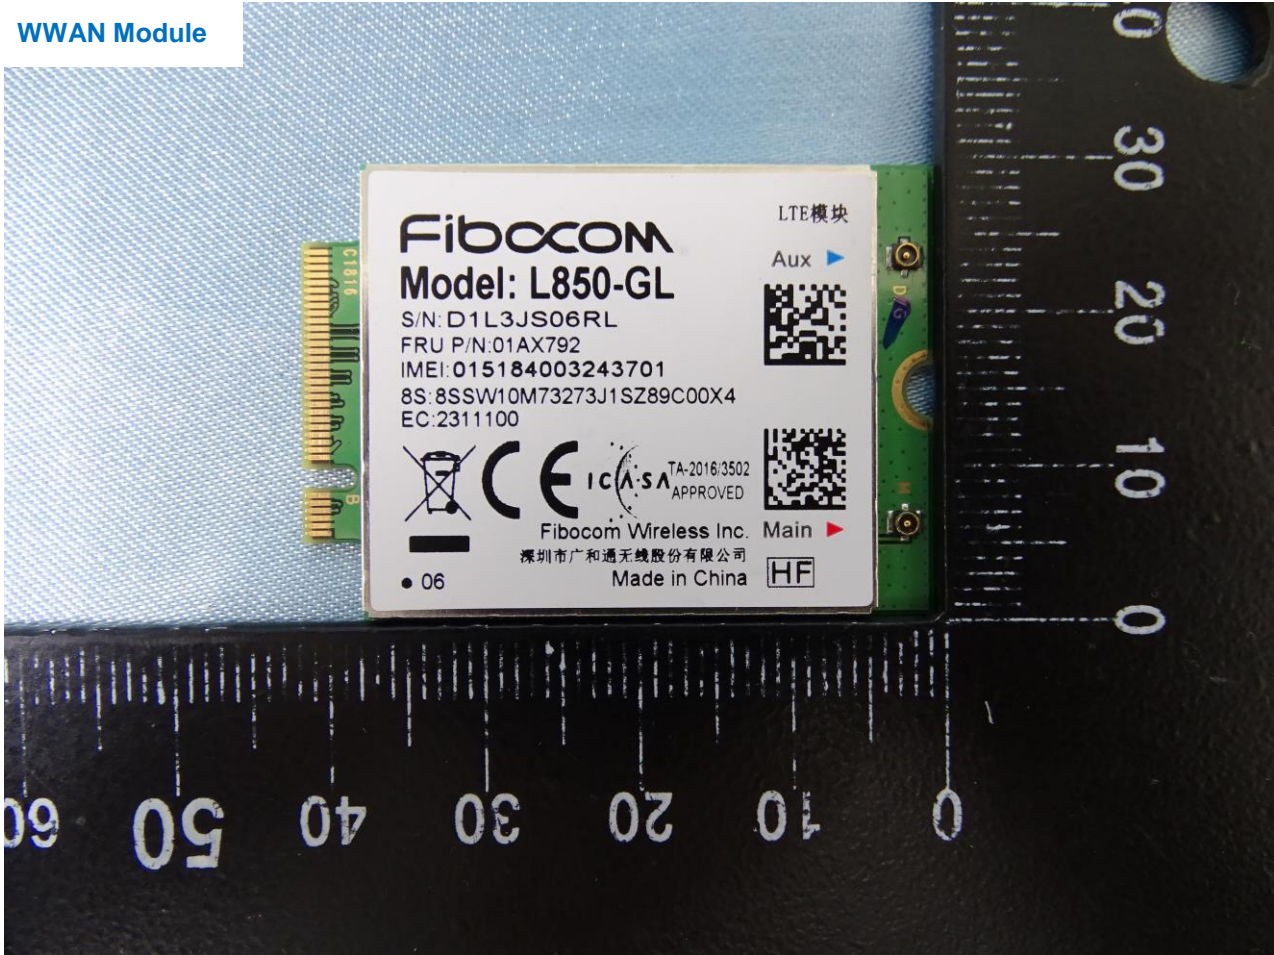

3. Internal Photograph of EUT

Brand Name: Lenovo / Model Name: TP00110A

Sample 1 and Sample 2

Brand Name: Lenovo / Model Name: TP00110A

Brand Name: Lenovo / Model Name: TP00110A

Brand Name: Lenovo / Model Name: TP00110A

WWAN Module

Brand Name: Lenovo / Model Name: TP00110A

Brand Name: Lenovo / Model Name: TP00110A

WLAN Module

Brand Name: Lenovo / Model Name: TP00110A

WWAN Main Antenna for Sample 1

Brand Name: Lenovo / Model Name: TP00110A

WWAN Aux. & GPS Antenna for Sample 1

Brand Name: Lenovo / Model Name: TP00110A

WLAN Main Antenna for Sample 1

Brand Name: Lenovo / Model Name: TP00110A

WLAN Aux. & Bluetooth Antenna for Sample 1

Brand Name: Lenovo / Model Name: TP00110A