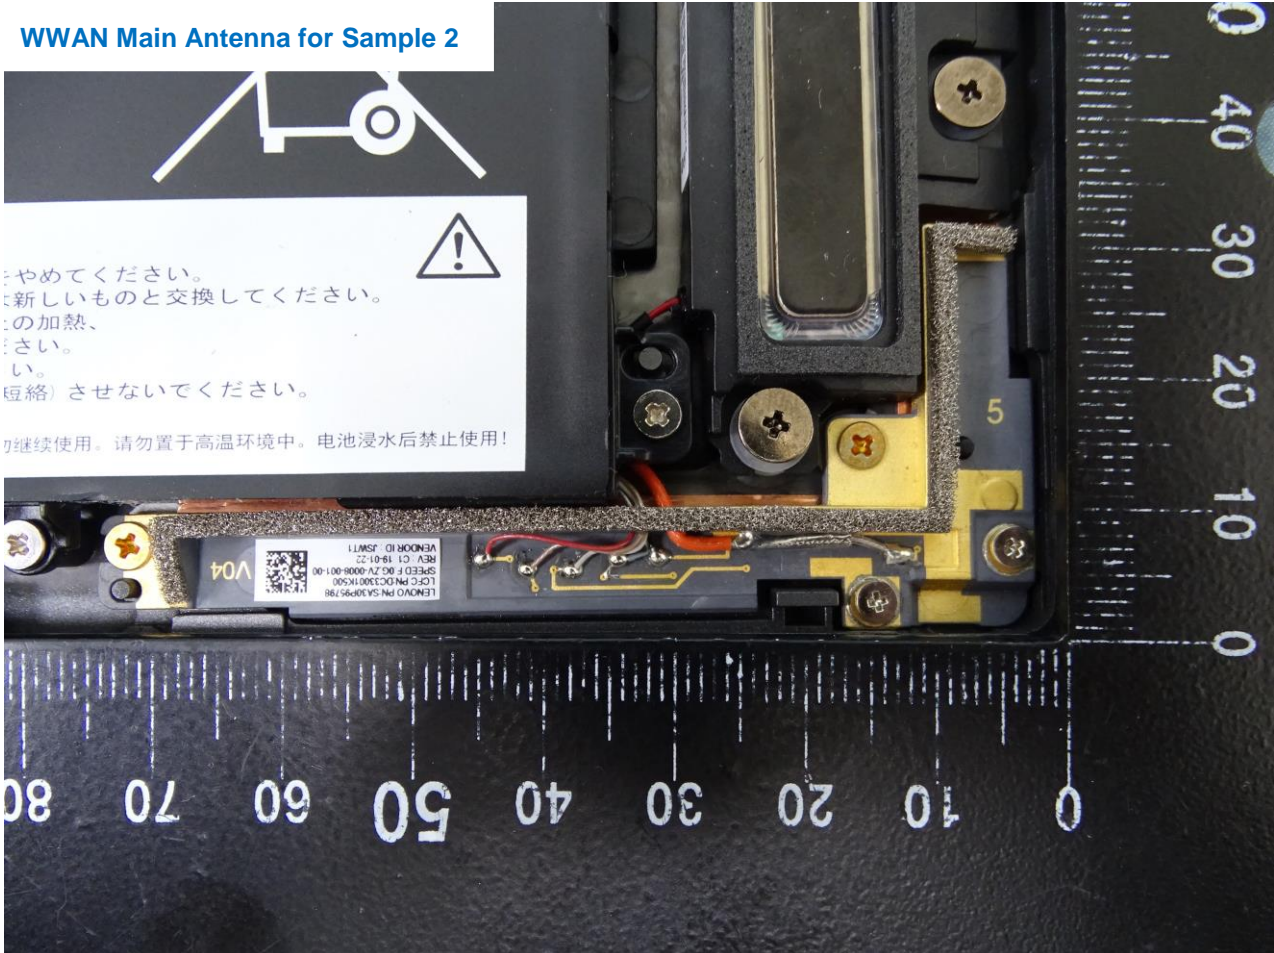

Brand Name: Lenovo / Model Name: TP00110A

WWAN Main Antenna for Sample 2