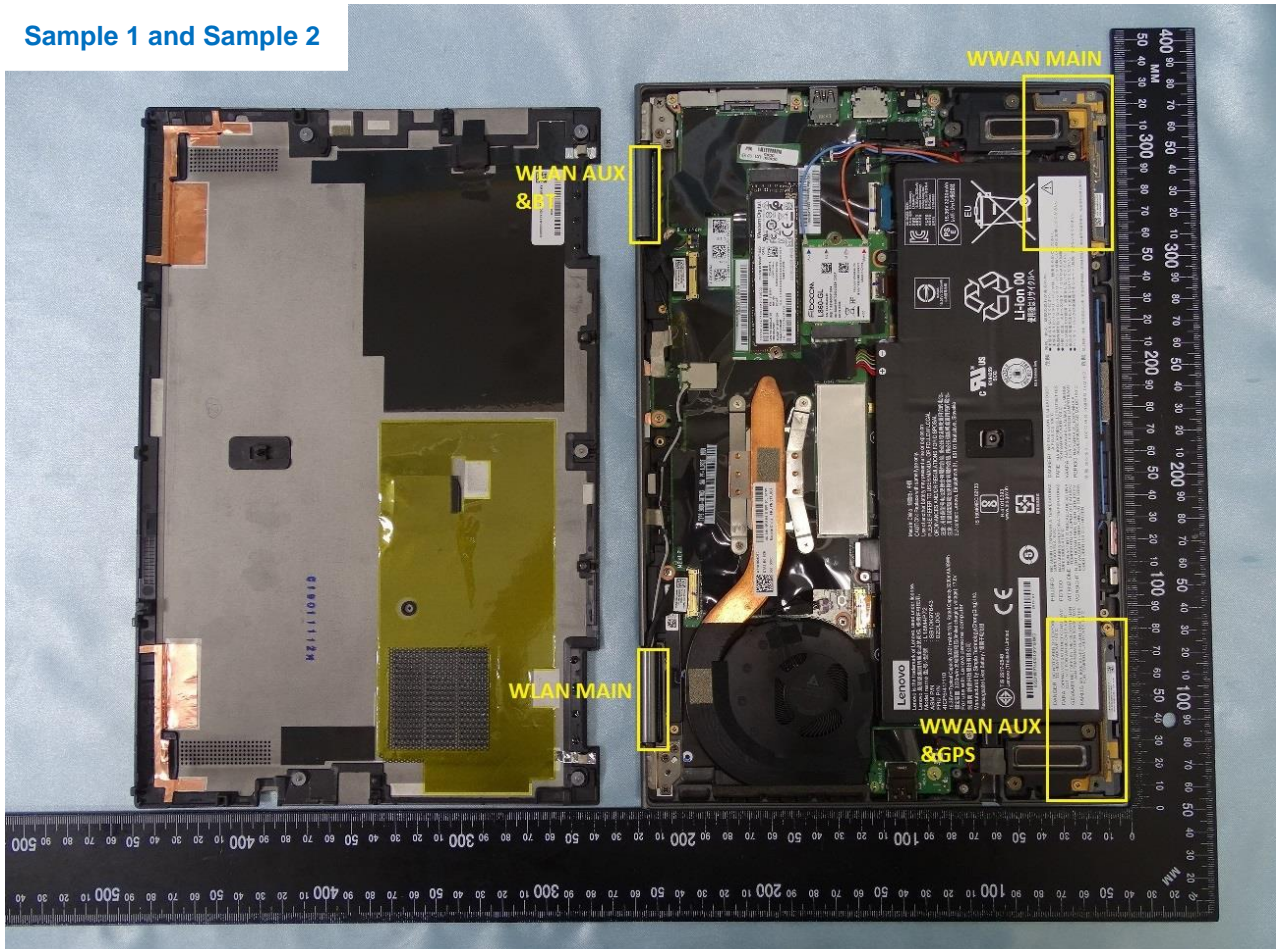

3. Internal Photograph of EUT

Brand Name: Lenovo / Model Name: TP00110A

Sample 1 and Sample 2

Brand Name: Lenovo / Model Name: TP00110A

Brand Name: Lenovo / Model Name: TP00110A

Brand Name: Lenovo / Model Name: TP00110A

WWAN Module

Brand Name: Lenovo / Model Name: TP00110A

Brand Name: Lenovo / Model Name: TP00110A

WLAN Module

Brand Name: Lenovo / Model Name: TP00110A

WWAN Main Antenna for Sample 1

Brand Name: Lenovo / Model Name: TP00110A