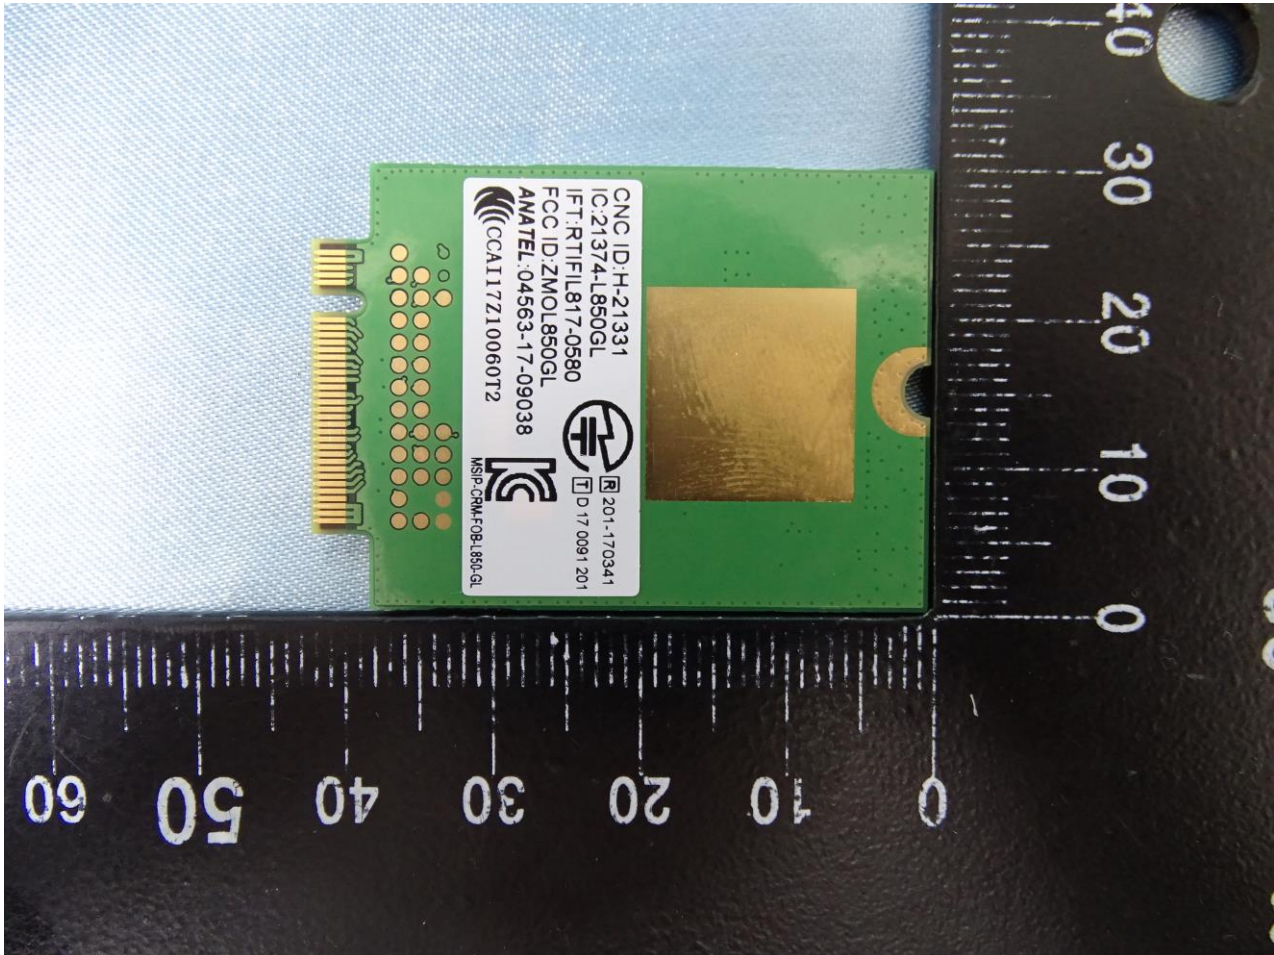

3. Internal Photograph of EUT

Brand Name: Lenovo / Model Name: TP00110A

Sample 1 and Sample 2

Brand Name: Lenovo / Model Name: TP00110A

Brand Name: Lenovo / Model Name: TP00110A

Brand Name: Lenovo / Model Name: TP00110A

WWAN Module

Brand Name: Lenovo / Model Name: TP00110A

Brand Name: Lenovo / Model Name: TP00110A

WLAN Module

Brand Name: Lenovo / Model Name: TP00110A

WWAN Main Antenna for Sample 1

Brand Name: Lenovo / Model Name: TP00110A