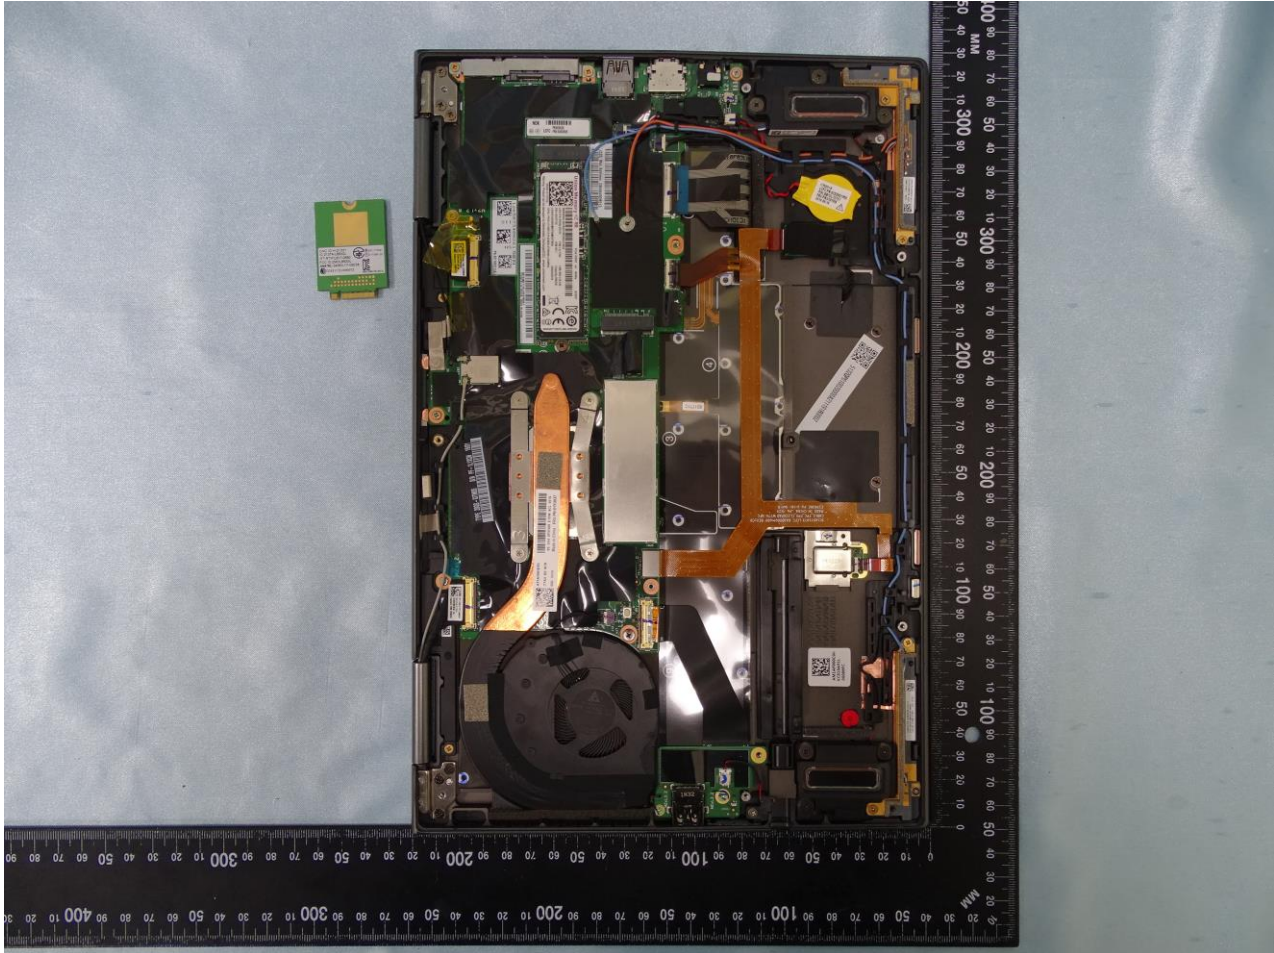

3. Internal Photograph of EUT

Brand Name: Lenovo / Model Name: TP00110A

Sample 1 and Sample 2

Brand Name: Lenovo / Model Name: TP00110A

Brand Name: Lenovo / Model Name: TP00110A

Brand Name: Lenovo / Model Name: TP00110A

WWAN Module

Brand Name: Lenovo / Model Name: TP00110A

Brand Name: Lenovo / Model Name: TP00110A

WLAN Module

Brand Name: Lenovo / Model Name: TP00110A

WWAN Main Antenna for Sample 1

Brand Name: Lenovo / Model Name: TP00110A