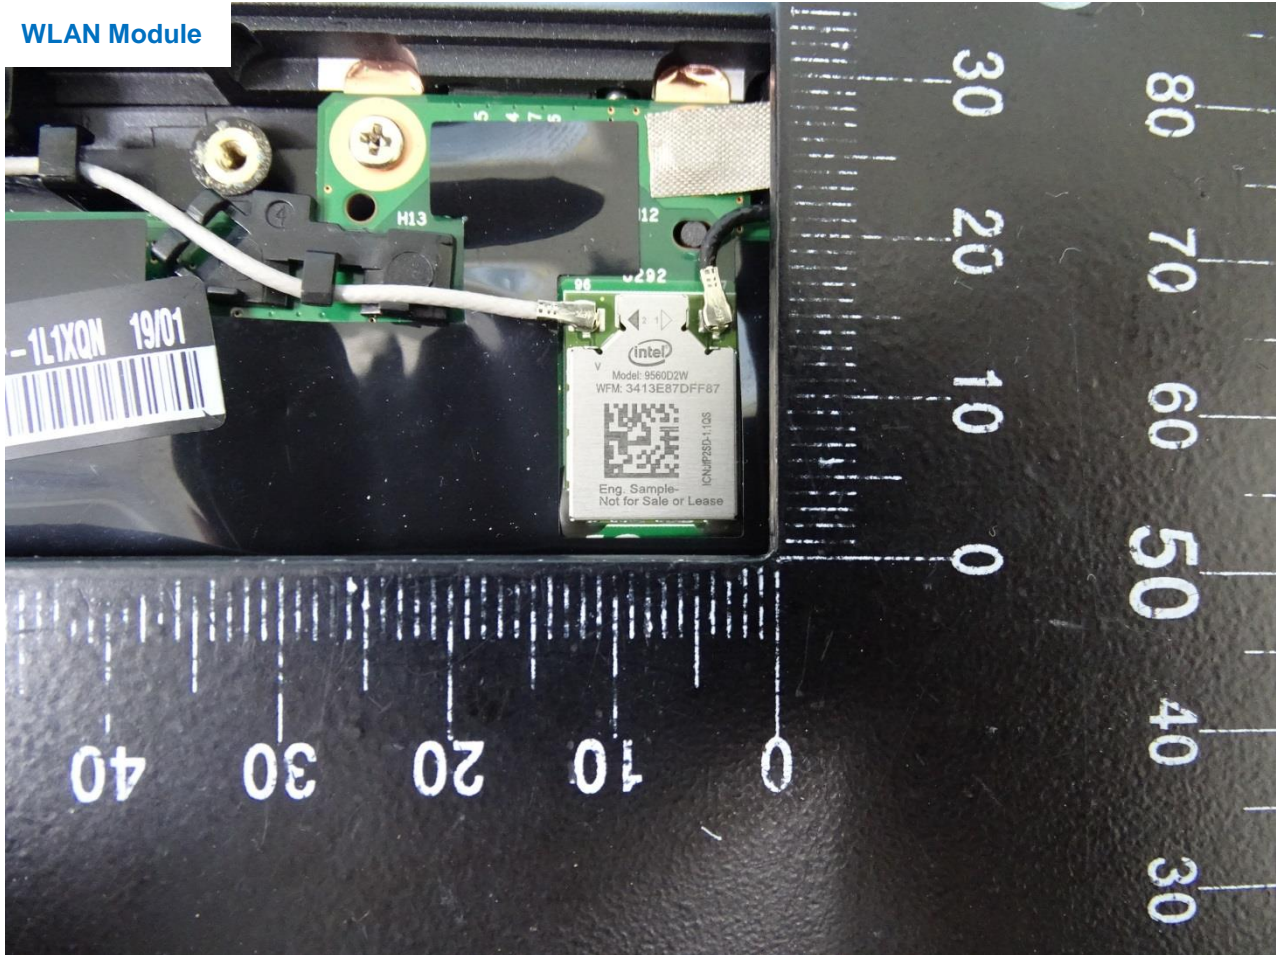

WWAN Module

Brand Name: Lenovo / Model Name: TP00110A

Brand Name: Lenovo / Model Name: TP00110A

WLAN Module

Brand Name: Lenovo / Model Name: TP00110A

WWAN Main Antenna for Sample 1

Brand Name: Lenovo / Model Name: TP00110A