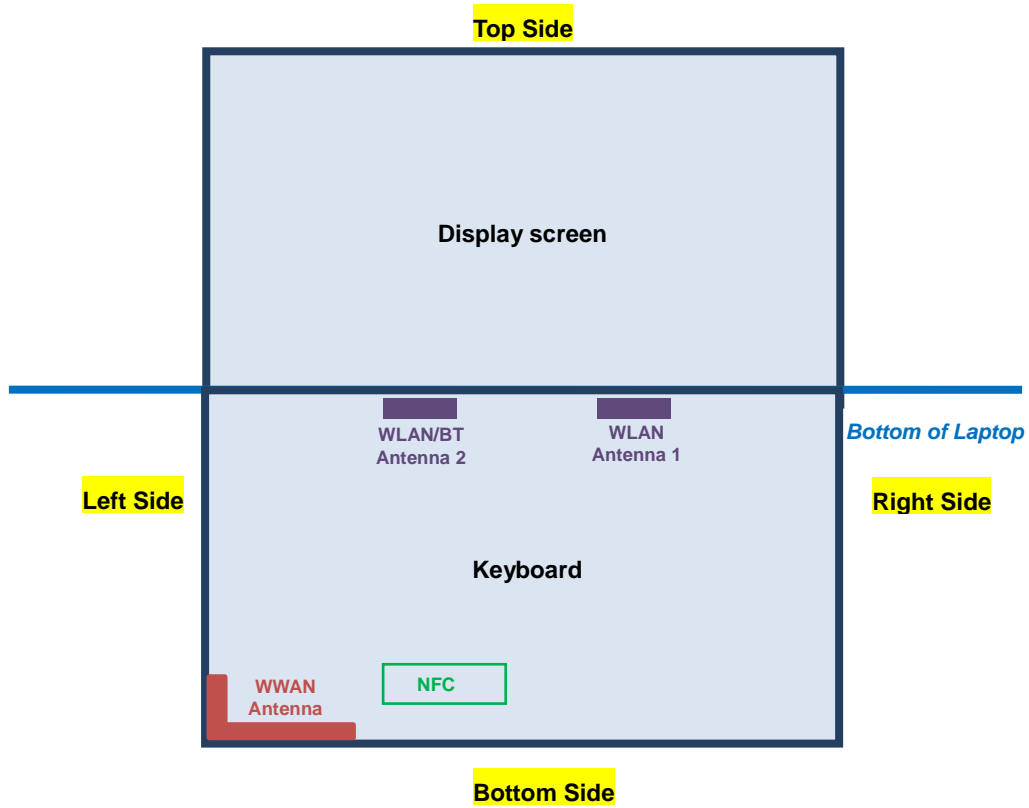

**Appendix D. Antenna Location**

The separation distance for antenna to edge :

Antenna	To Bottom of Laptop (mm)
WWAN Antenna	5.9
WLAN Antenna 1	8.8
WLAN/BT Antenna 2	8.8

The distance between each transmitter antenna:

Antenna	distance (mm)
WWAN Ant to WLAN Ant 1	212.1
WWAN Ant to WLAN Ant 2	178.7
WLAN Ant 1 to WLAN Ant 2	48.1

**Appendix D. SAR Test Setup Photos**

**Bottom of Laptop, Test Separation 10 mm**

**Bottom of Laptop, Test Separation 0 mm**