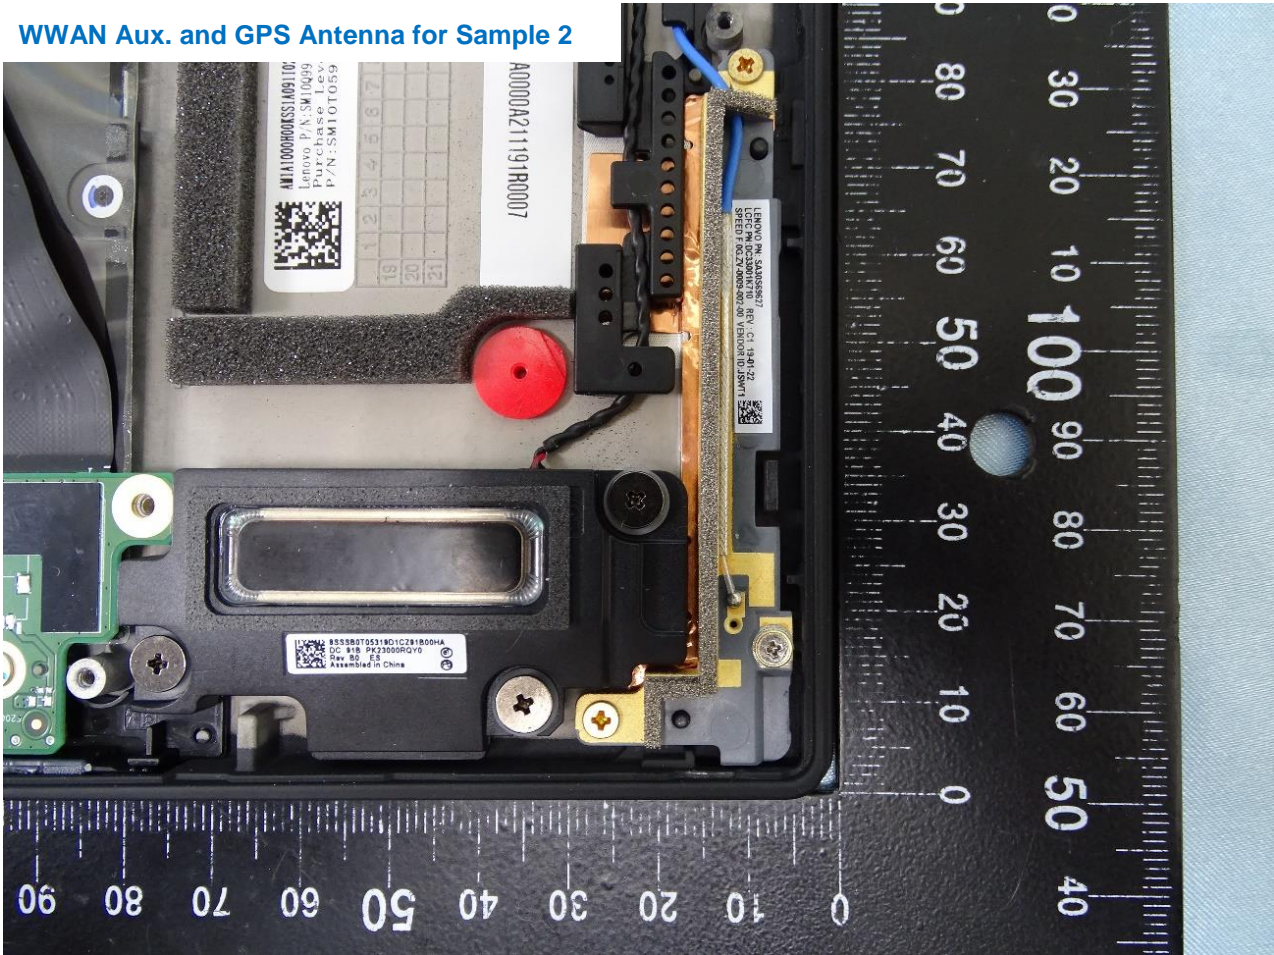

Brand Name: Lenovo / Model Name: TP00109A

WLAN Aux. and Bluetooth Antenna for Sample 1

Brand Name: Lenovo / Model Name: TP00109A

WWAN Main Antenna for Sample 2

Brand Name: Lenovo / Model Name: TP00109A

WWAN Aux. and GPS Antenna for Sample 2