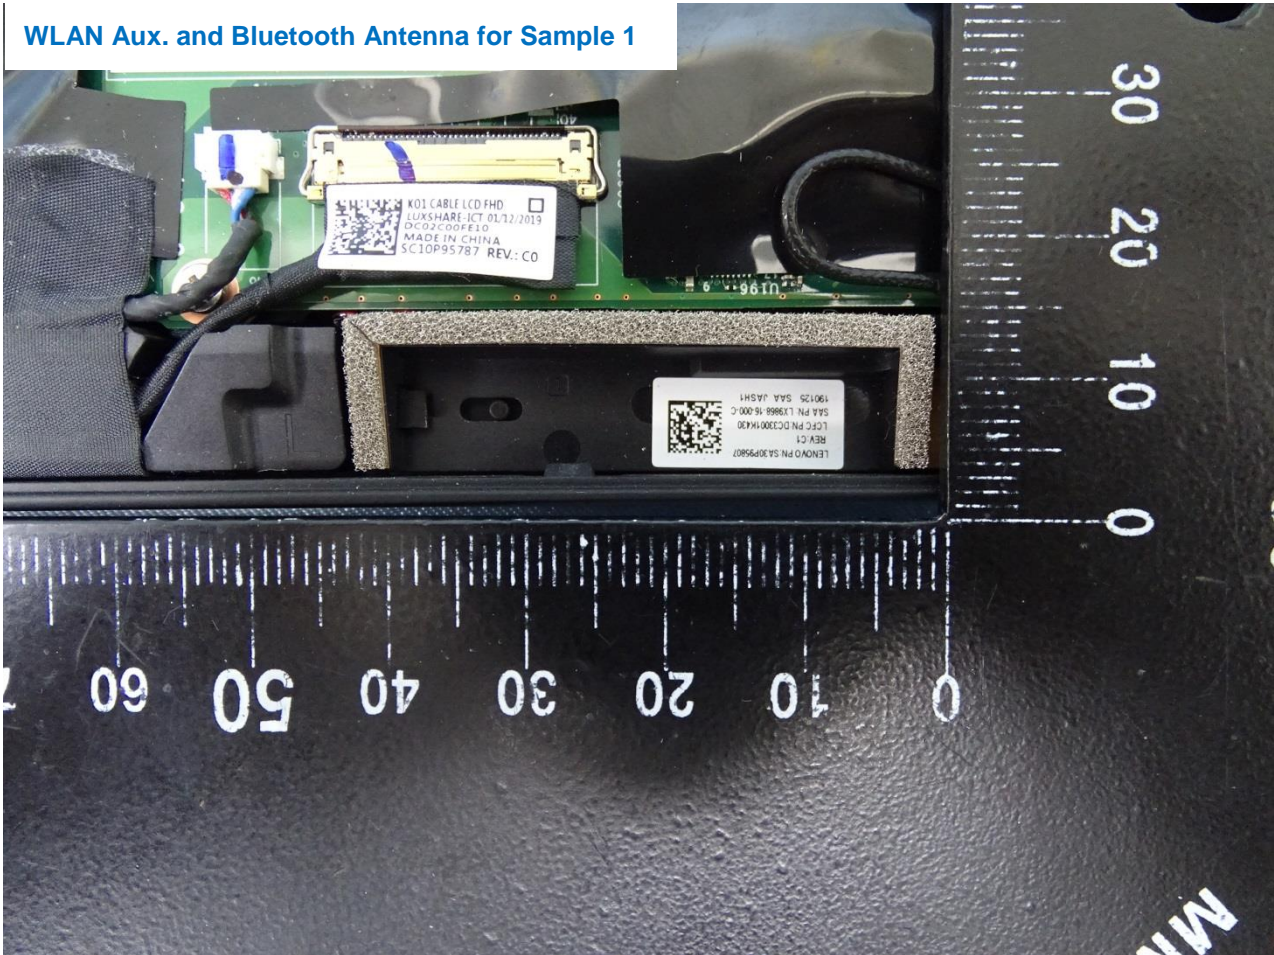

Brand Name: Lenovo / Model Name: TP00109A

WLAN Aux. and Bluetooth Antenna for Sample 1