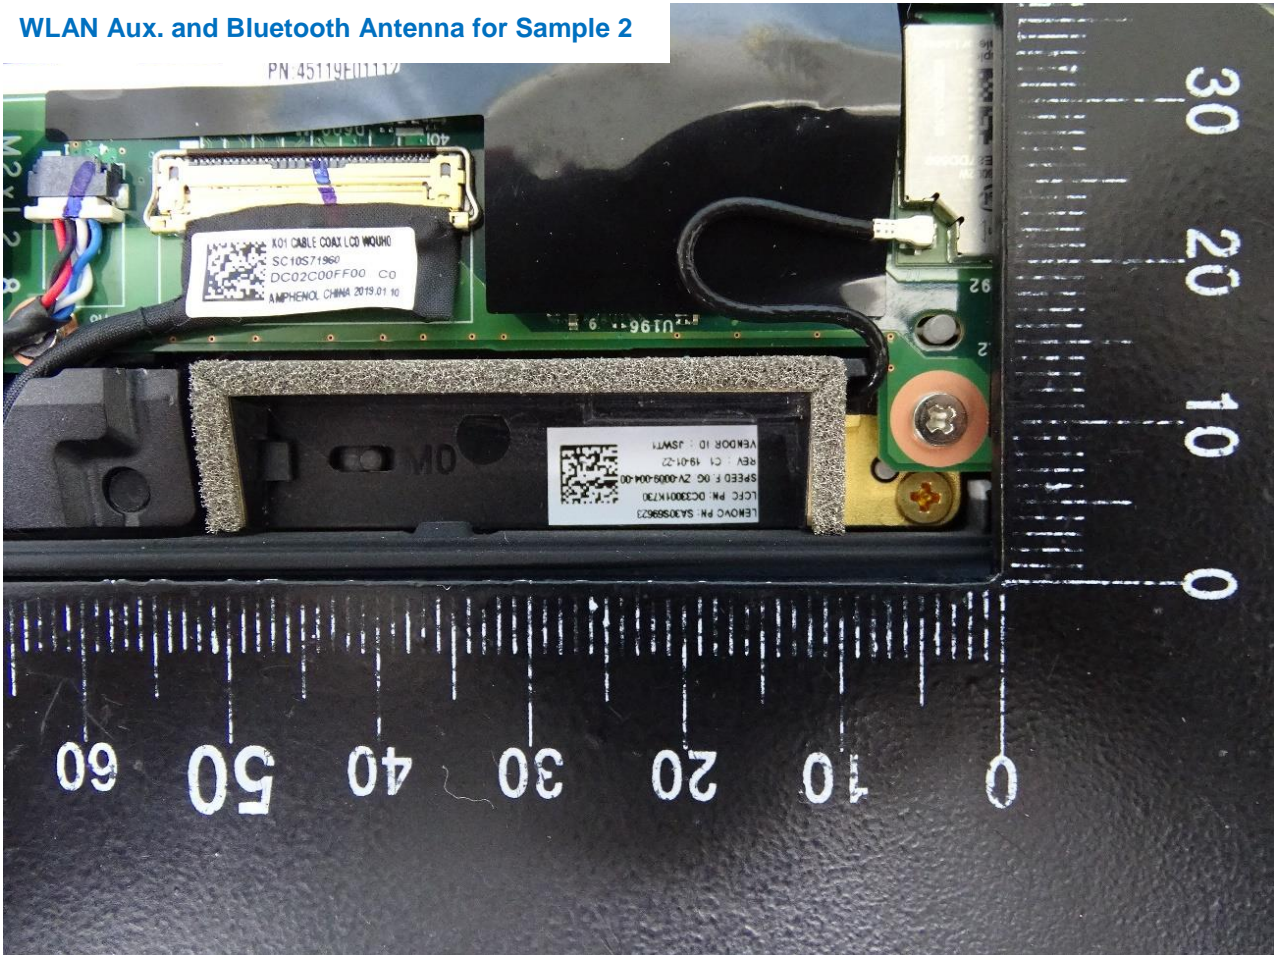

Brand Name: Lenovo / Model Name: TP00109A

WLAN Aux. and Bluetooth Antenna for Sample 2

————THE END————