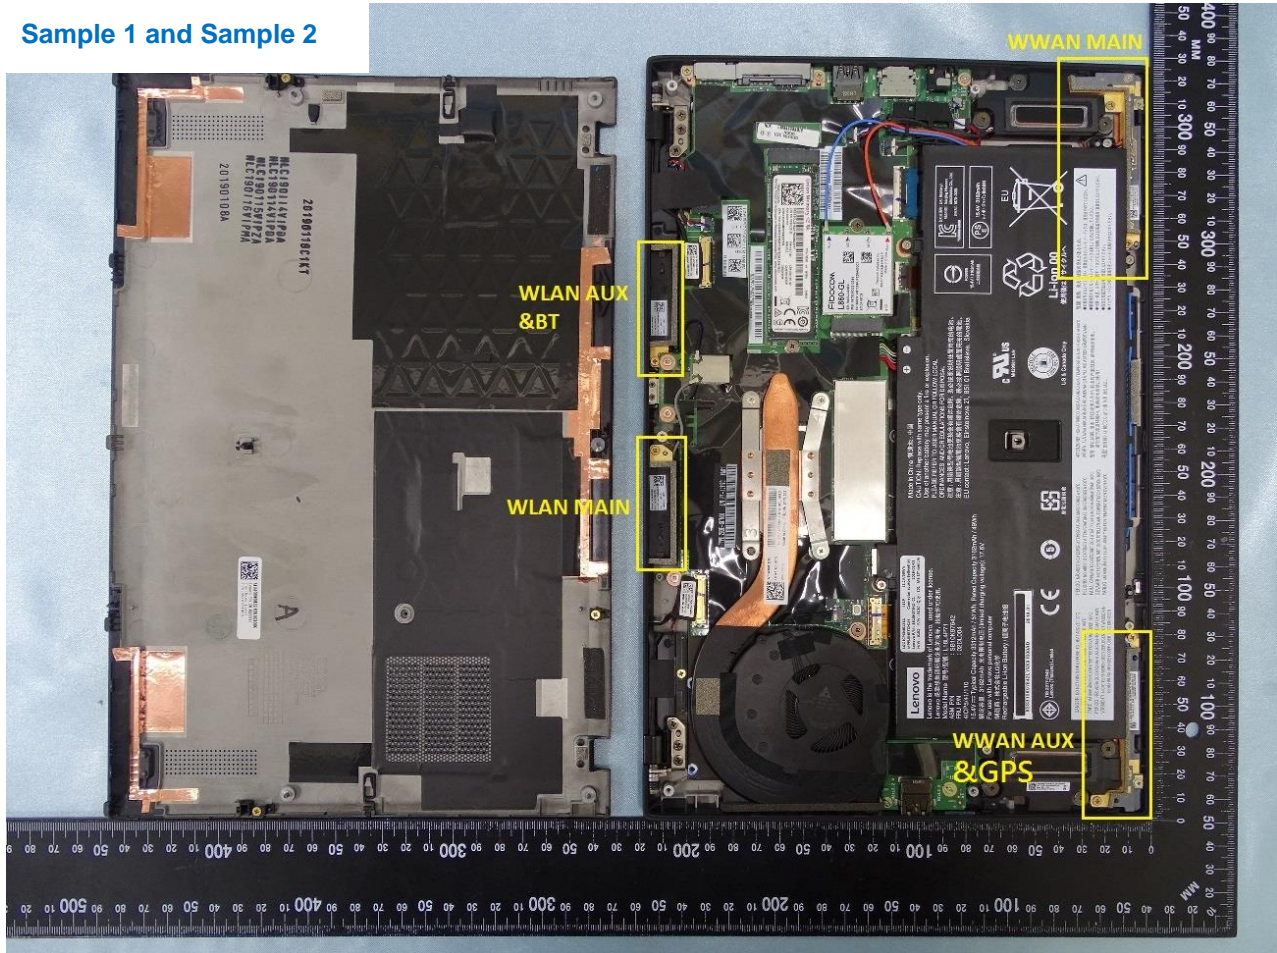

3. Internal Photograph of EUT

Brand Name: Lenovo / Model Name: TP00109A

Sample 1 and Sample 2

Brand Name: Lenovo / Model Name: TP00109A

Brand Name: Lenovo / Model Name: TP00109A

WWAN Module

Brand Name: Lenovo / Model Name: TP00109A