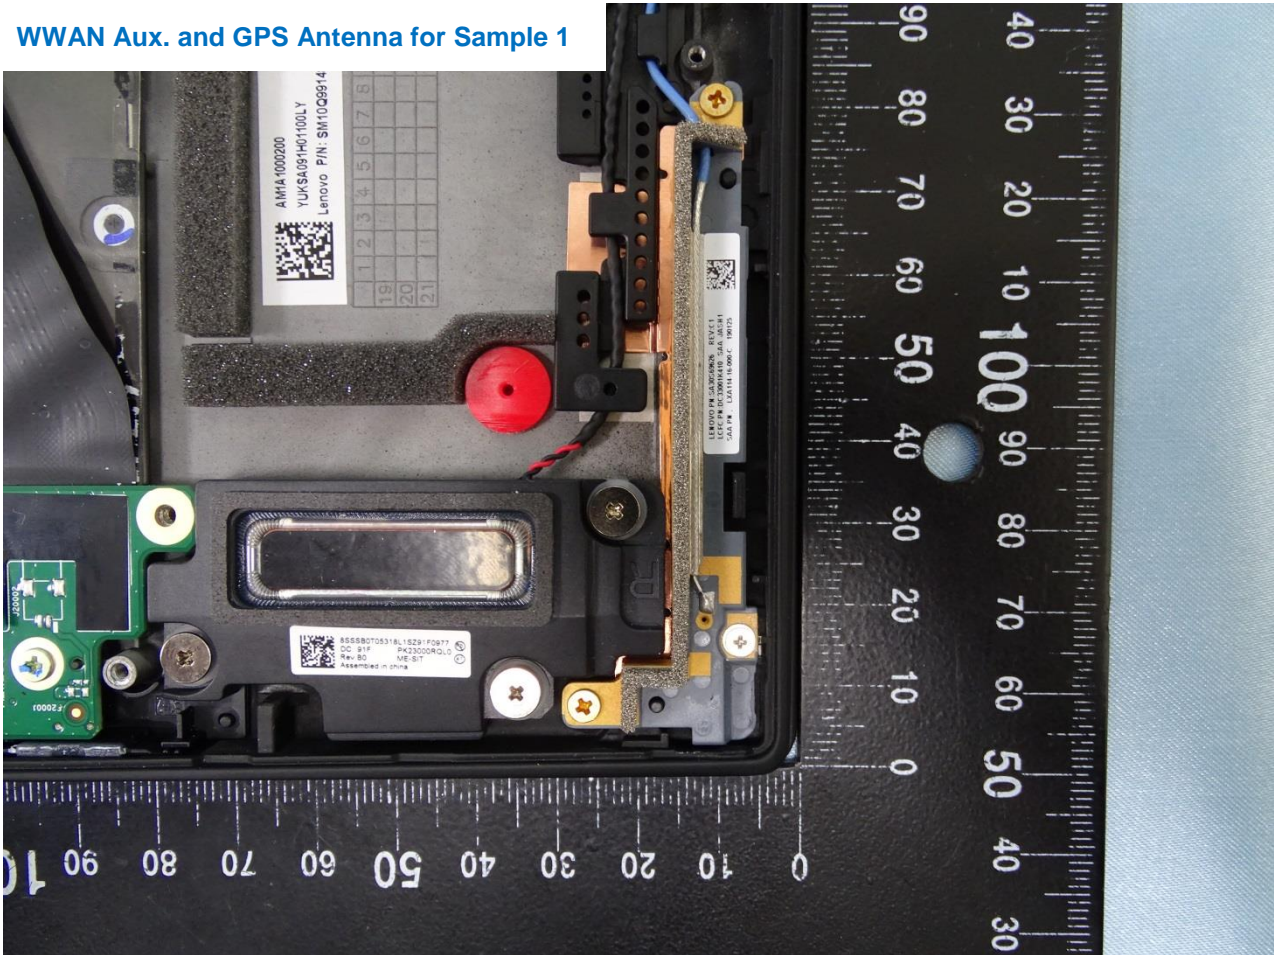

Brand Name: Lenovo / Model Name: TP00109A

WWAN Aux. and GPS Antenna for Sample 1