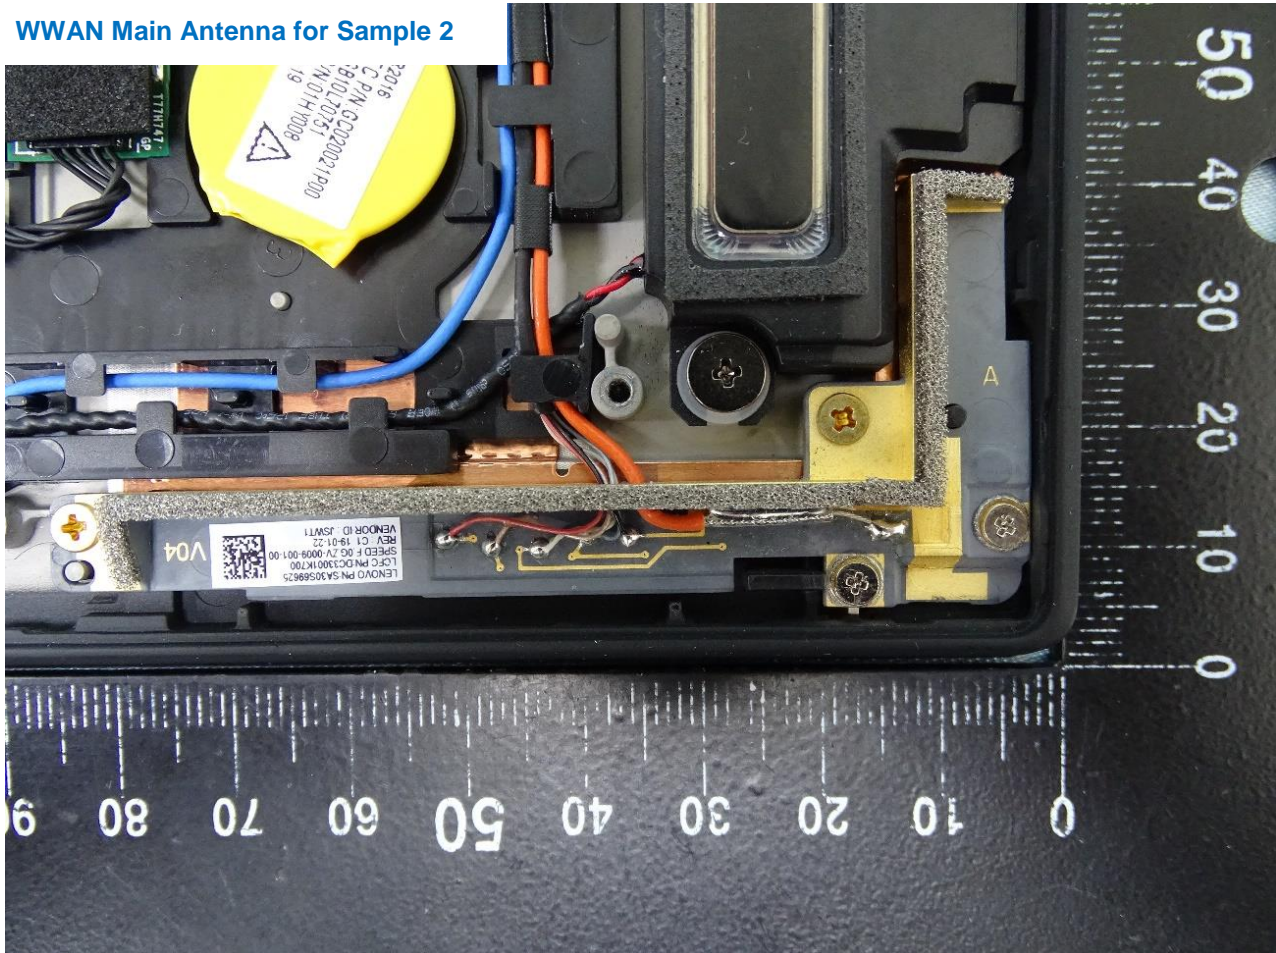

Brand Name: Lenovo / Model Name: TP00109A

WWAN Main Antenna for Sample 2