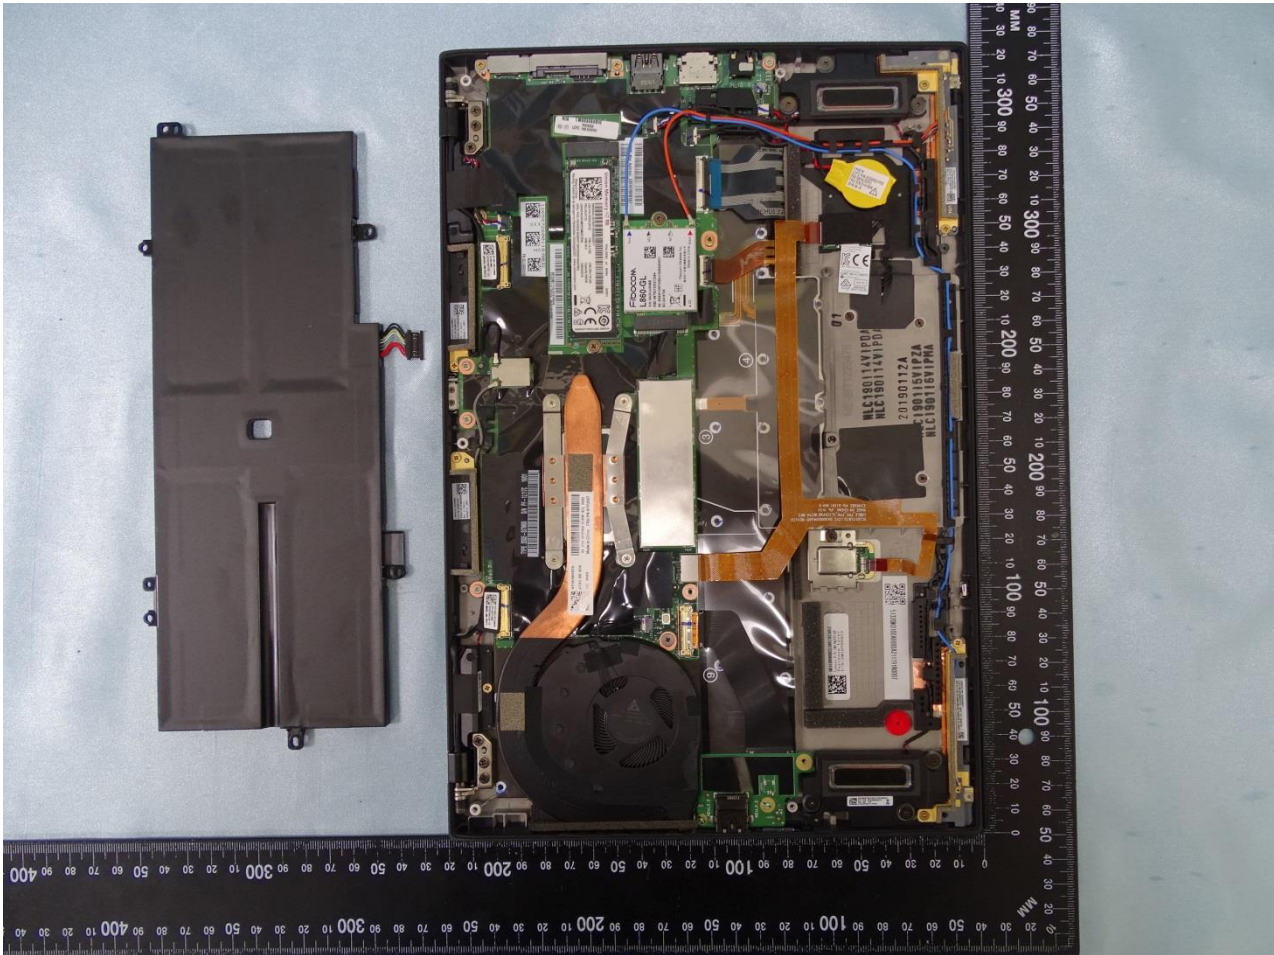

3. Internal Photograph of EUT

Brand Name: Lenovo / Model Name: TP00109A

Sample 1 and Sample 2

Brand Name: Lenovo / Model Name: TP00109A

Brand Name: Lenovo / Model Name: TP00109A

WWAN Module

Brand Name: Lenovo / Model Name: TP00109A

Brand Name: Lenovo / Model Name: TP00109A

WWAN Main Antenna for Sample 1

Brand Name: Lenovo / Model Name: TP00109A

WWAN Aux. and GPS Antenna for Sample 1

Brand Name: Lenovo / Model Name: TP00109A

WLAN Main Antenna for Sample 1