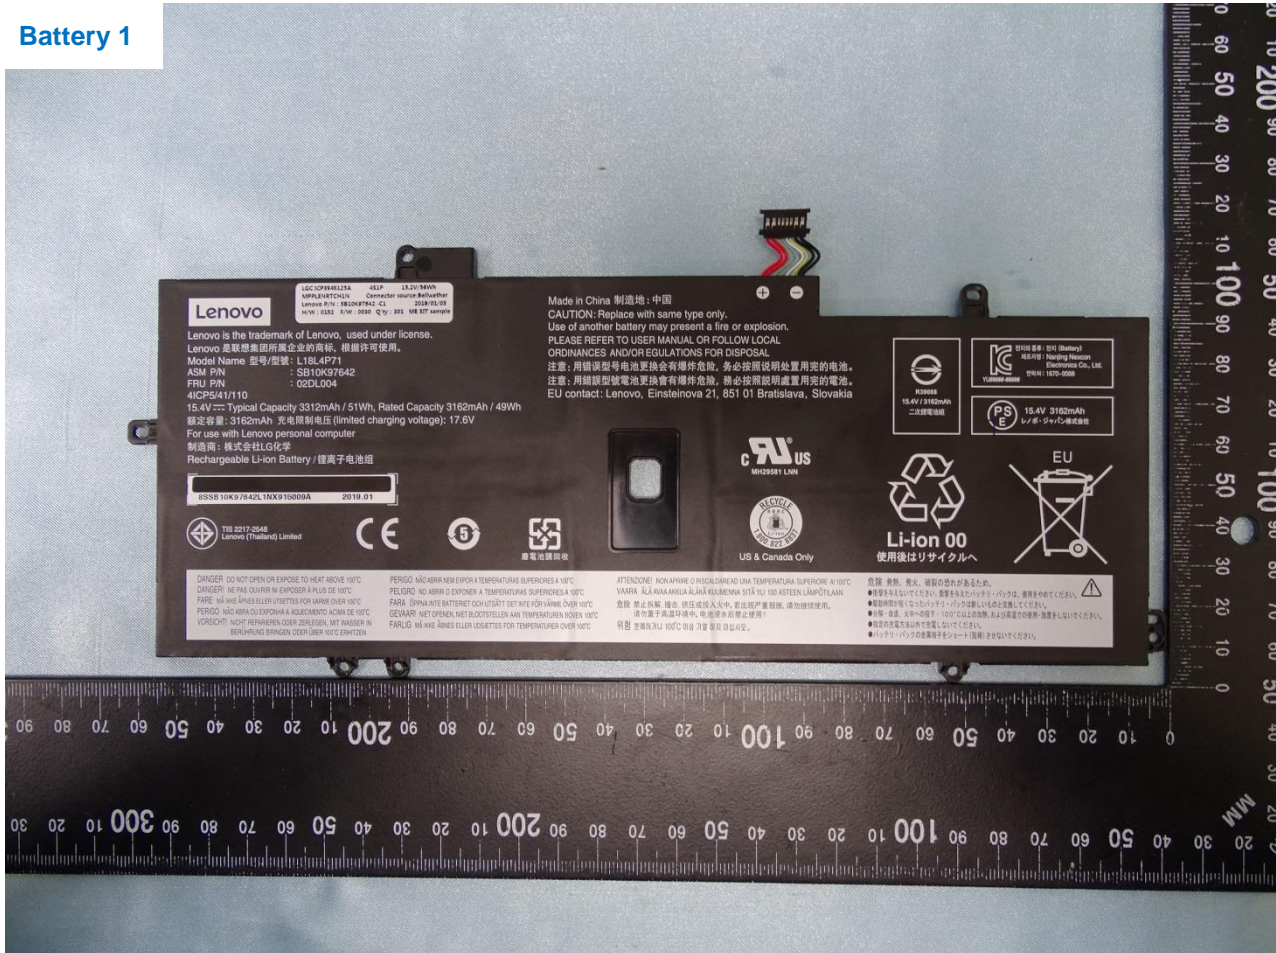

Brand Name: Lenovo / Model Name: TP00109A

Battery 1