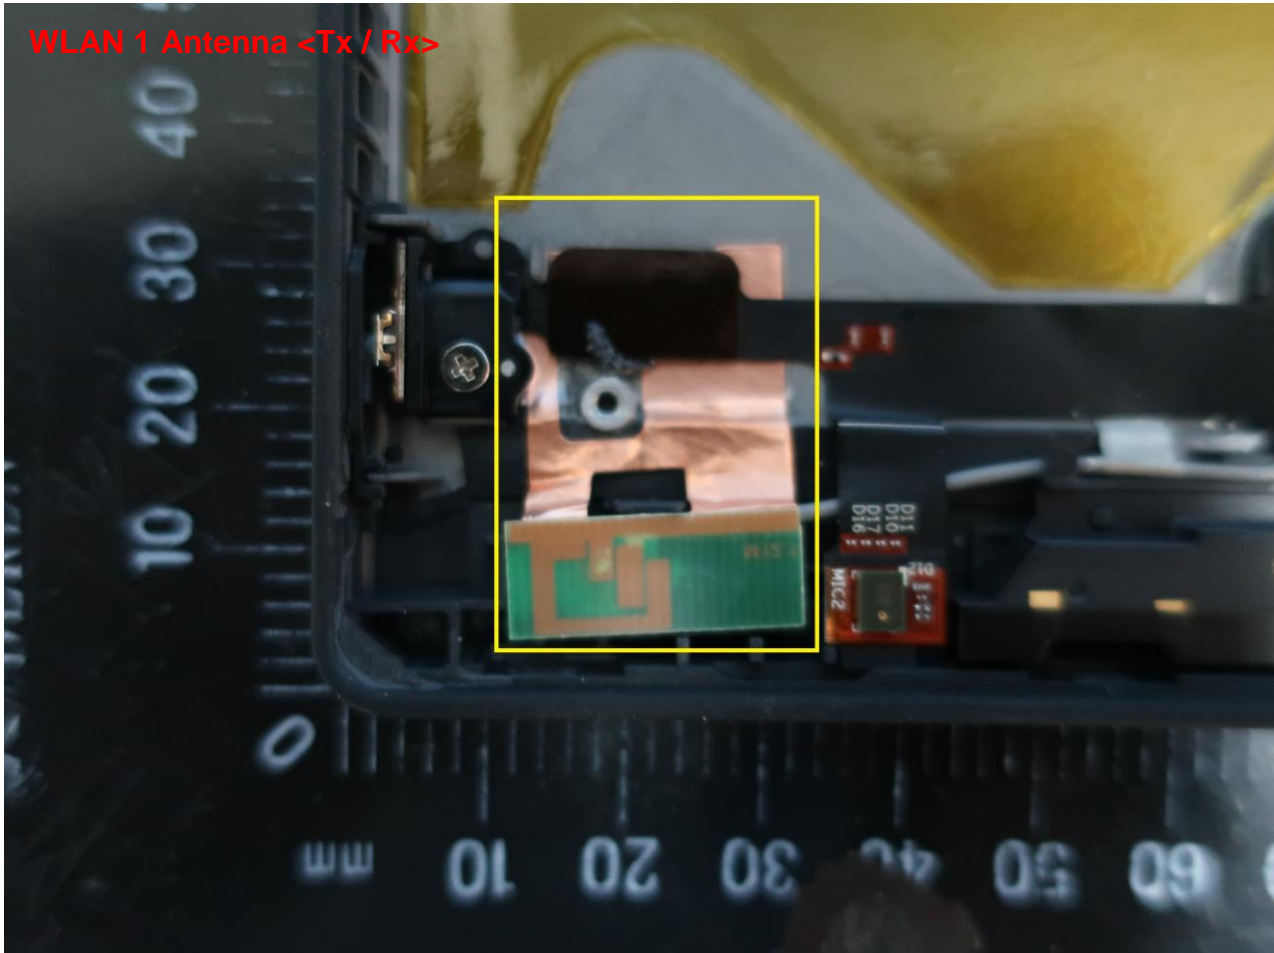

Brand Name: Lenovo; Model Name: TP00089A

Brand Name: Lenovo; Model Name: TP00089A

Sample 1
WWAN Main Antenna <Tx / Rx>

Brand Name: Lenovo; Model Name: TP00089A

Brand Name: Lenovo; Model Name: TP00089A

Brand Name: Lenovo; Model Name: TP00089A