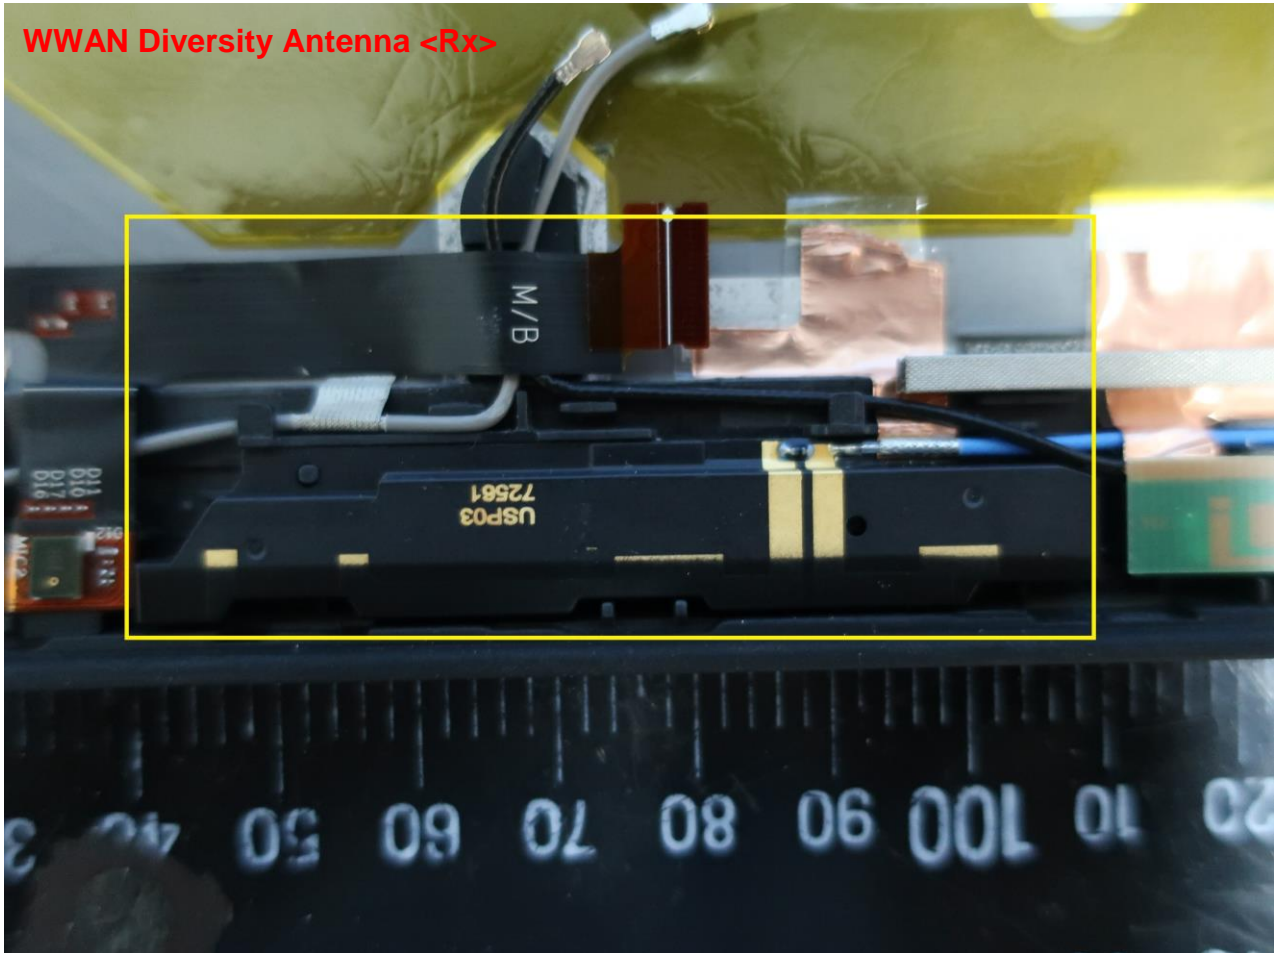

Brand Name: Lenovo; Model Name: TP00089A

Brand Name: Lenovo; Model Name: TP00089A

Sample 1
WWAN Main Antenna <Tx / Rx>

Brand Name: Lenovo; Model Name: TP00089A

Brand Name: Lenovo; Model Name: TP00089A

Brand Name: Lenovo; Model Name: TP00089A