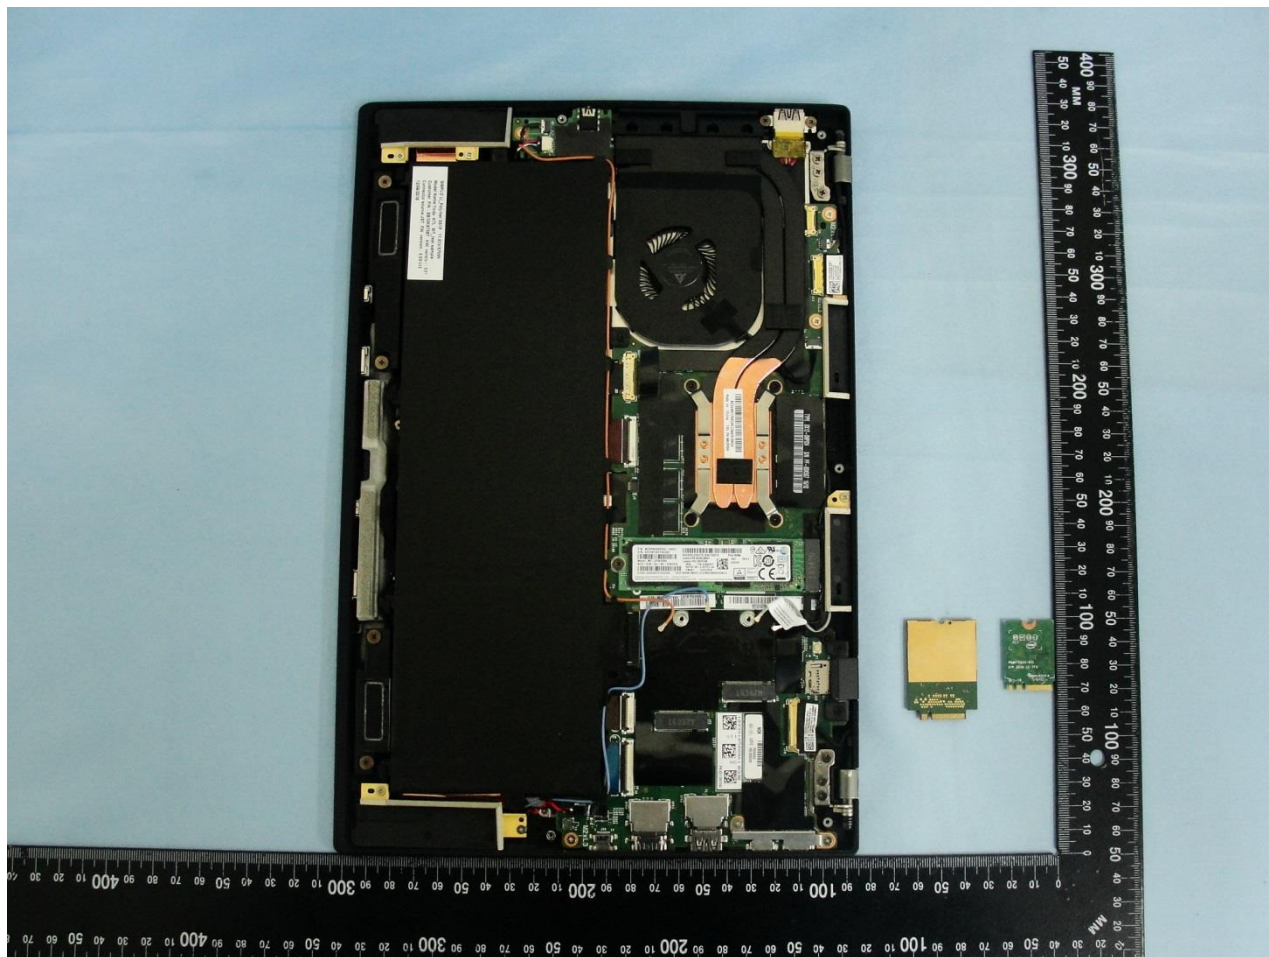

3. Internal Photograph of EUT

Brand Name: Lenovo / Model Name: TP00086A

Sample 1

Brand Name: Lenovo / Model Name: TP00086A

Brand Name: Lenovo / Model Name: TP00086A

Sample 2

Brand Name: Lenovo / Model Name: TP00086A

Brand Name: Lenovo / Model Name: TP00086A

WLAN Module

Brand Name: Lenovo / Model Name: TP00086A

Brand Name: Lenovo / Model Name: TP00086A

WWAN Module

Brand Name: Lenovo / Model Name: TP00086A

Brand Name: Lenovo / Model Name: TP00086A