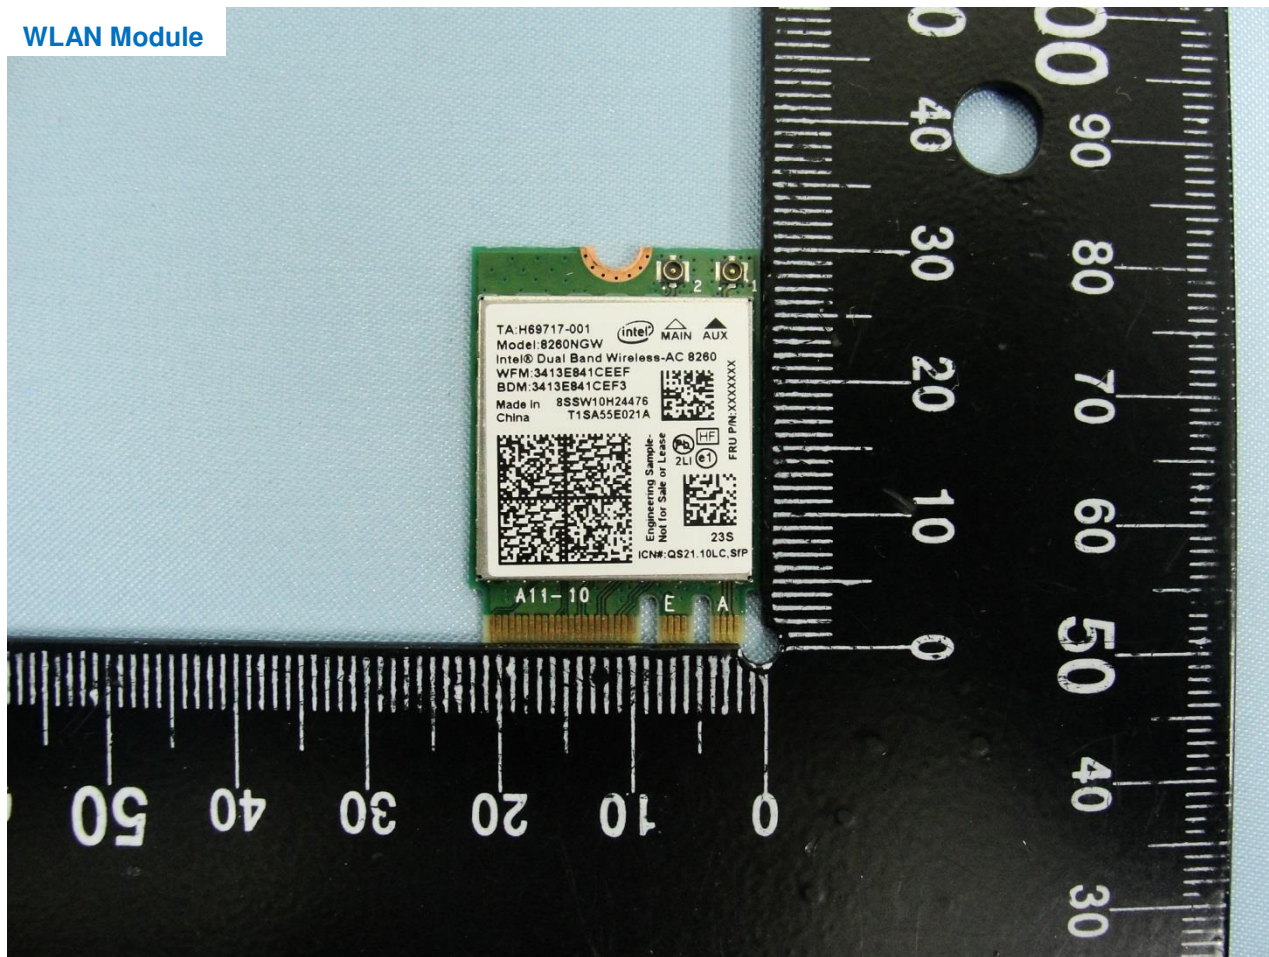

3. Internal Photograph of EUT

Brand Name: Lenovo / Model Name: TP00086A

Sample 1

Brand Name: Lenovo / Model Name: TP00086A

Brand Name: Lenovo / Model Name: TP00086A

Sample 2

Brand Name: Lenovo / Model Name: TP00086A

Brand Name: Lenovo / Model Name: TP00086A

WLAN Module

Brand Name: Lenovo / Model Name: TP00086A

Brand Name: Lenovo / Model Name: TP00086A

WWAN Module

Brand Name: Lenovo / Model Name: TP00086A

Brand Name: Lenovo / Model Name: TP00086A