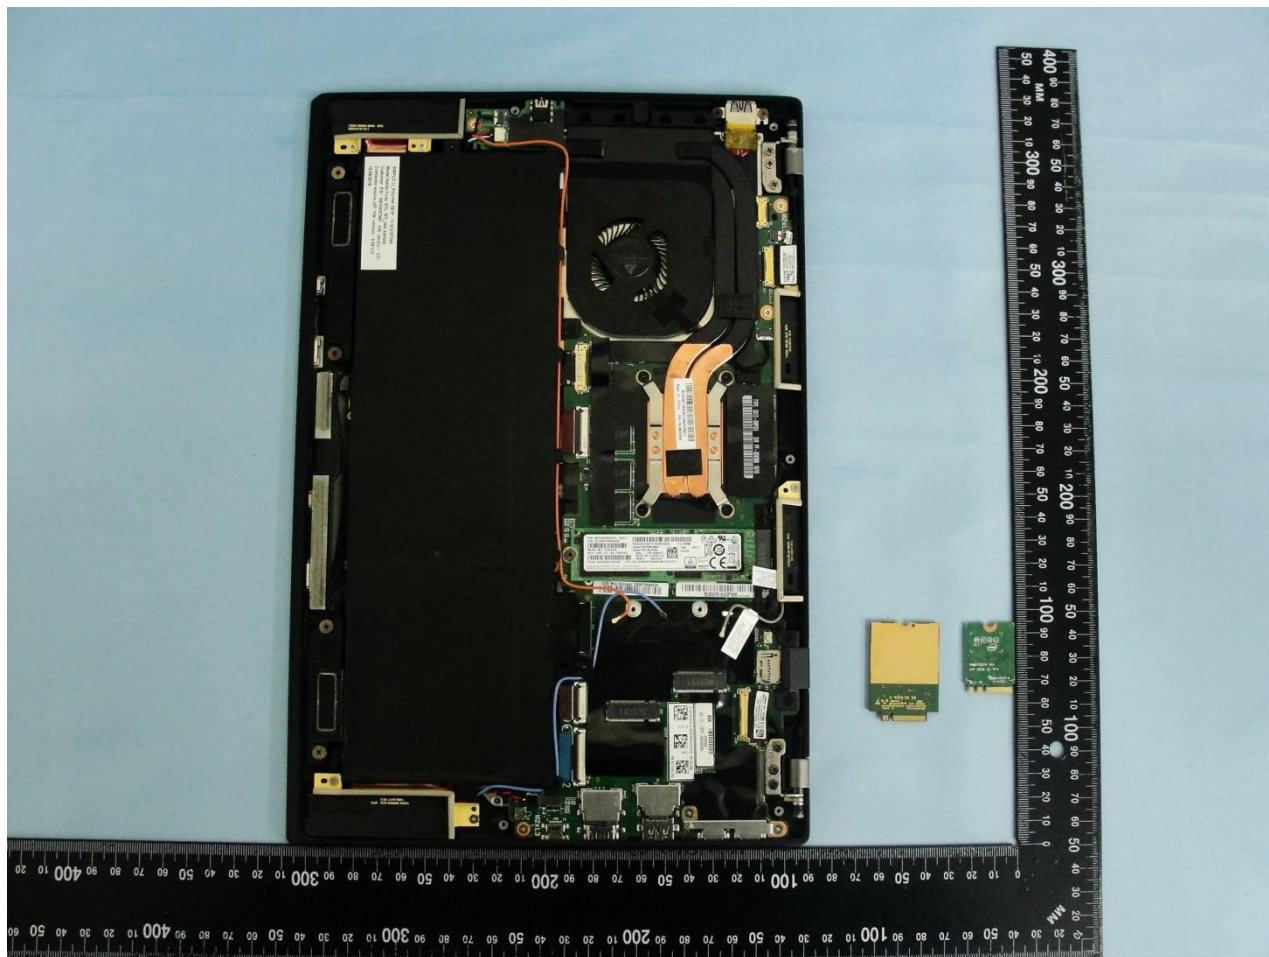

3. Internal Photograph of EUT

Brand Name: Lenovo / Model Name: TP00086A

Sample 1

Brand Name: Lenovo / Model Name: TP00086A

Brand Name: Lenovo / Model Name: TP00086A

Sample 2

Brand Name: Lenovo / Model Name: TP00086A

Brand Name: Lenovo / Model Name: TP00086A

WLAN Module

Brand Name: Lenovo / Model Name: TP00086A

Brand Name: Lenovo / Model Name: TP00086A

WWAN Module

Brand Name: Lenovo / Model Name: TP00086A

Brand Name: Lenovo / Model Name: TP00086A