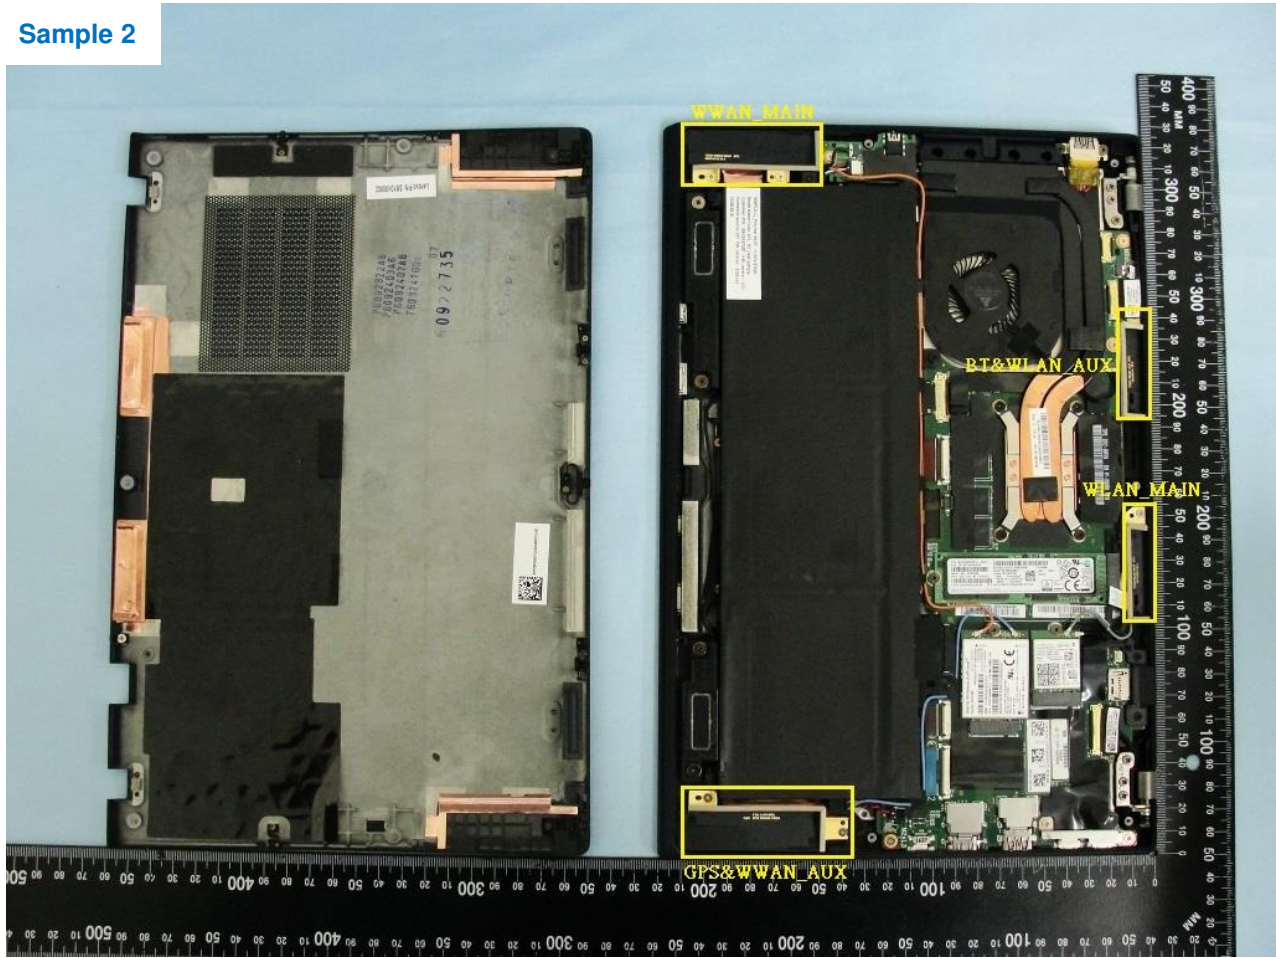

3. Internal Photograph of EUT

Brand Name: Lenovo / Model Name: TP00086A

Sample 1

Brand Name: Lenovo / Model Name: TP00086A

Brand Name: Lenovo / Model Name: TP00086A

Sample 2

Brand Name: Lenovo / Model Name: TP00086A

Brand Name: Lenovo / Model Name: TP00086A

WLAN Module

Brand Name: Lenovo / Model Name: TP00086A

Brand Name: Lenovo / Model Name: TP00086A

WWAN Module

Brand Name: Lenovo / Model Name: TP00086A

Brand Name: Lenovo / Model Name: TP00086A