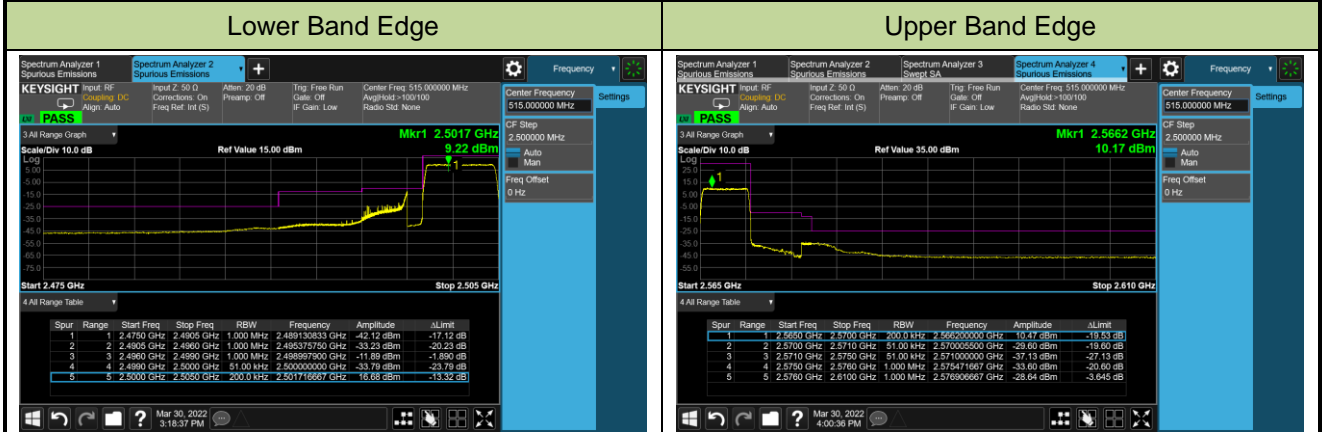

Lower Band Edge

Upper Band Edge

15MHz Channel Bandwidth - Full RB

Lower Band Edge

Upper Band Edge

Test Site	WZ-SR6	Test Engineer	Cloud Guo
Test Date	2022/04/01~2022/04/06	Test Band	LTE Band 7

10MHz Channel Bandwidth - 1RB

Lower Band Edge

Lower Extended Band Edge

Upper Band Edge

Upper Extended Band Edge

15MHz Channel Bandwidth - 1RB

Lower Band Edge

Upper Band Edge

5MHz Channel Bandwidth - Full RB

10MHz Channel Bandwidth - Full RB

15MHz Channel Bandwidth - Full RB

Test Site	WZ-SR6	Test Engineer	Cloud Guo
Test Date	2022/04/01~2022/04/06	Test Band	LTE Band 12/17

1.4MHz Channel Bandwidth Full RB

Lower Band Edge

Upper Band Edge

3MHz Channel Bandwidth Full RB

Lower Band Edge

Lower Extended Band Edge

5MHz Channel Bandwidth Full RB

Lower Band Edge

Lower Extended Band Edge

10MHz Channel Bandwidth Full RB