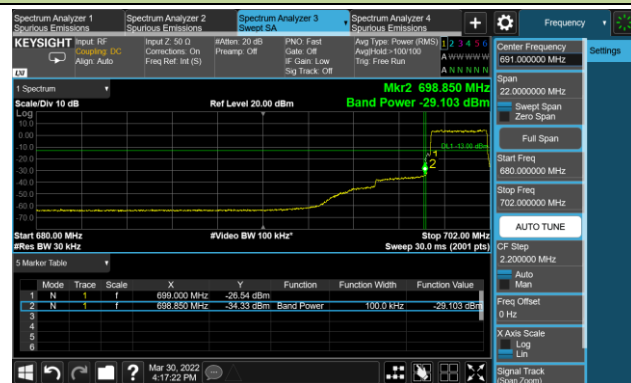

Lower Band Edge

Lower Extended Band Edge

Upper Band Edge

Upper Extended Band Edge

15MHz Channel Bandwidth - 1RB

Lower Band Edge

Upper Band Edge

5MHz Channel Bandwidth - Full RB

10MHz Channel Bandwidth - Full RB

15MHz Channel Bandwidth - Full RB

Test Site	WZ-SR6	Test Engineer	Cloud Guo
Test Date	2022/04/01~2022/04/06	Test Band	LTE Band 12/17

1.4MHz Channel Bandwidth Full RB

Lower Band Edge

Upper Band Edge

3MHz Channel Bandwidth Full RB

Lower Band Edge

Lower Extended Band Edge

5MHz Channel Bandwidth Full RB

Lower Band Edge

Lower Extended Band Edge

10MHz Channel Bandwidth Full RB

Lower Band Edge

Lower Extended Band Edge

Test Site	WZ-SR6	Test Engineer	Cloud Guo
Test Date	2022/04/01~2022/04/06	Test Band	LTE Band 17

5MHz Channel Bandwidth 1RB

10MHz Channel Bandwidth 1RB