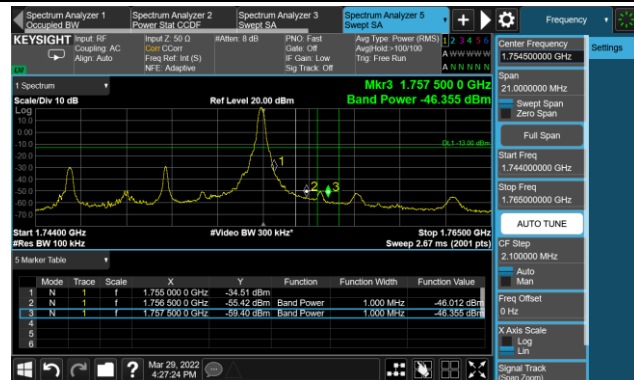

Test Site	WZ-SR6	Test Engineer	Cloud Guo
Test Date	2022/04/01~2022/04/06	Test Band	LTE Band 4

10MHz Channel Bandwidth - 1RB

Upper Band Edge

15MHz Channel Bandwidth - 1RB

Upper Band Edge

20MHz Channel Bandwidth - 1RB

Upper Band Edge

1.4MHz Channel Bandwidth - Full RB

Upper Band Edge

3MHz Channel Bandwidth - Full RB

Upper Band Edge

5MHz Channel Bandwidth - Full RB

Upper Band Edge

10MHz Channel Bandwidth - Full RB

Upper Band Edge

15MHz Channel Bandwidth - Full RB

Upper Band Edge

20MHz Channel Bandwidth - Full RB

Upper Band Edge

Test Site	WZ-SR6	Test Engineer	Cloud Guo
Test Date	2022/04/01~2022/04/06	Test Band	LTE Band 5/26