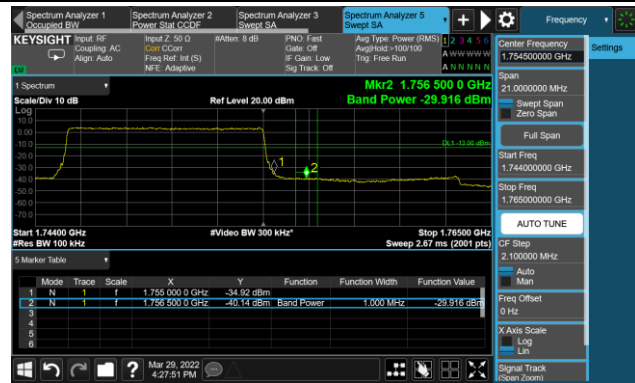

Test Site	WZ-SR6	Test Engineer	Cloud Guo
Test Date	2022/04/01~2022/04/06	Test Band	LTE Band 4

10MHz Channel Bandwidth - 1RB

Upper Band Edge

15MHz Channel Bandwidth - 1RB

Upper Band Edge

20MHz Channel Bandwidth - 1RB

Upper Band Edge

1.4MHz Channel Bandwidth - Full RB

Upper Band Edge

3MHz Channel Bandwidth - Full RB

Upper Band Edge

5MHz Channel Bandwidth - Full RB

Upper Band Edge

10MHz Channel Bandwidth - Full RB

Upper Band Edge

15MHz Channel Bandwidth - Full RB

Upper Band Edge

20MHz Channel Bandwidth - Full RB

Upper Band Edge

Test Site	WZ-SR6	Test Engineer	Cloud Guo
Test Date	2022/04/01~2022/04/06	Test Band	LTE Band 5/26