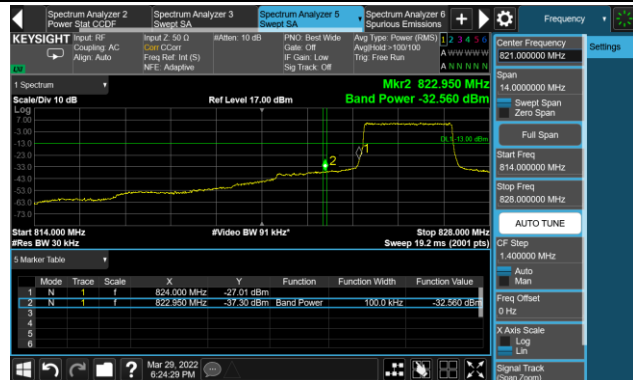

Upper Band Edge

15MHz Channel Bandwidth - Full RB

Upper Band Edge

20MHz Channel Bandwidth - Full RB

Upper Band Edge

Test Site	WZ-SR6	Test Engineer	Cloud Guo
Test Date	2022/04/01~2022/04/06	Test Band	LTE Band 5/26

10MHz Channel Bandwidth - 1RB

Lower Band Edge

Upper Band Edge

15MHz Channel Bandwidth - 1RB

Lower Band Edge

Upper Band Edge

1.4MHz Channel Bandwidth - Full RB

Lower Band Edge

Upper Band Edge

3MHz Channel Bandwidth - Full RB

Lower Band Edge

Upper Band Edge

5MHz Channel Bandwidth - Full RB

Lower Band Edge

Upper Band Edge

10MHz Channel Bandwidth - Full RB

Lower Band Edge

Upper Band Edge

15MHz Channel Bandwidth - Full RB

Lower Band Edge

Upper Band Edge

Test Site	WZ-SR6	Test Engineer	Cloud Guo
Test Date	2022/04/01~2022/04/06	Test Band	LTE Band 7

10MHz Channel Bandwidth - 1RB