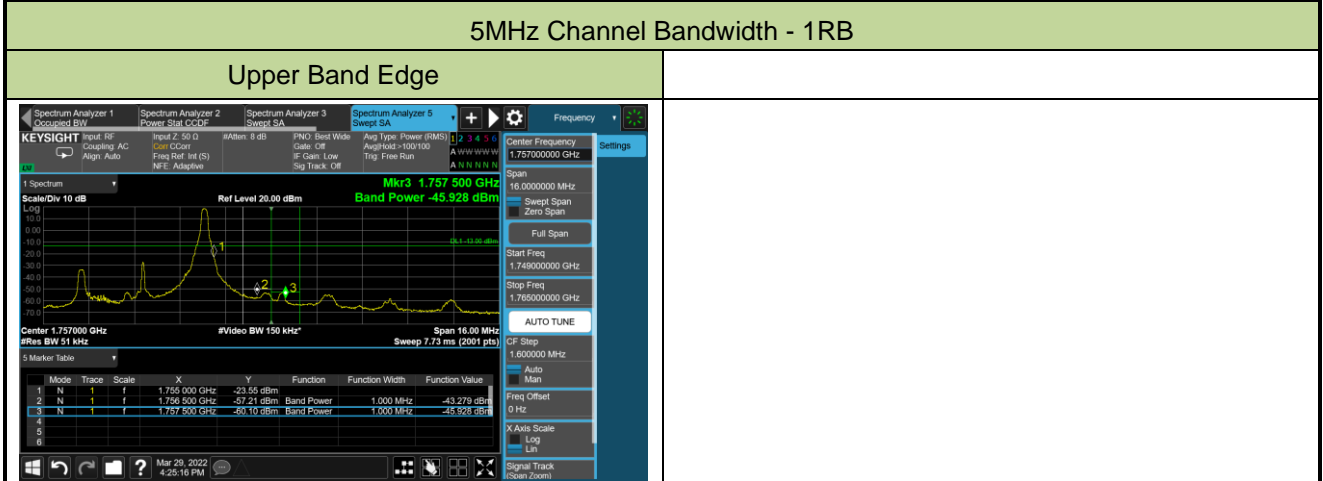

Test Site	WZ-SR6	Test Engineer	Cloud Guo
Test Date	2022/04/01~2022/04/06	Test Band	LTE Band 4

10MHz Channel Bandwidth - 1RB

Upper Band Edge

15MHz Channel Bandwidth - 1RB

Upper Band Edge

20MHz Channel Bandwidth - 1RB

Upper Band Edge

1.4MHz Channel Bandwidth - Full RB

Upper Band Edge

3MHz Channel Bandwidth - Full RB

Upper Band Edge

5MHz Channel Bandwidth - Full RB

Upper Band Edge

10MHz Channel Bandwidth - Full RB

Upper Band Edge

15MHz Channel Bandwidth - Full RB

Upper Band Edge

20MHz Channel Bandwidth - Full RB

Upper Band Edge

Test Site	WZ-SR6	Test Engineer	Cloud Guo
Test Date	2022/04/01~2022/04/06	Test Band	LTE Band 5/26