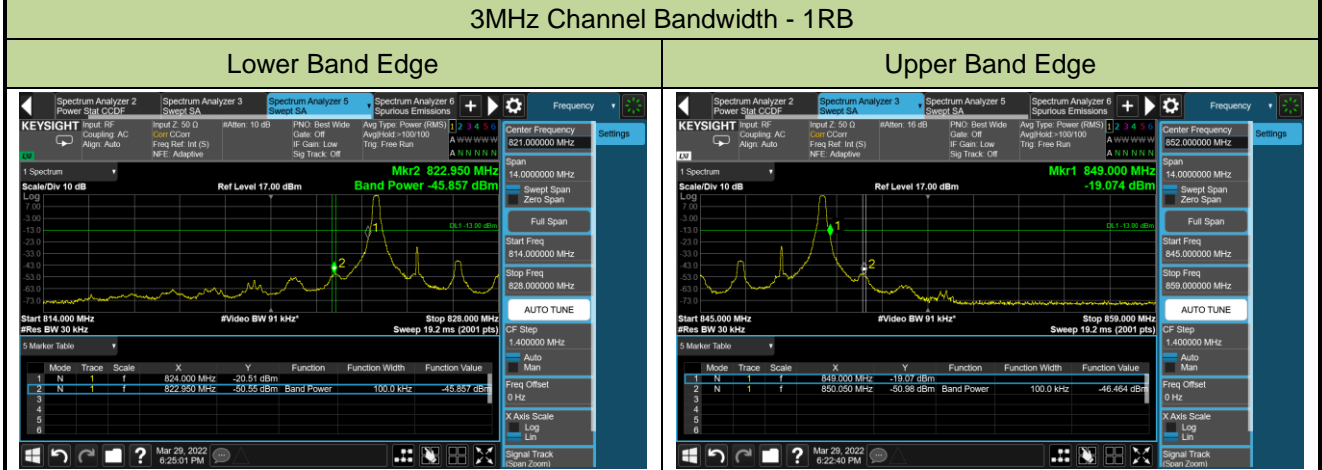

Upper Band Edge

15MHz Channel Bandwidth - Full RB

Upper Band Edge

20MHz Channel Bandwidth - Full RB

Upper Band Edge

Test Site	WZ-SR6	Test Engineer	Cloud Guo
Test Date	2022/04/01~2022/04/06	Test Band	LTE Band 5/26

10MHz Channel Bandwidth - 1RB

Lower Band Edge

Upper Band Edge

15MHz Channel Bandwidth - 1RB

Lower Band Edge

Upper Band Edge

1.4MHz Channel Bandwidth - Full RB

Lower Band Edge

Upper Band Edge

3MHz Channel Bandwidth - Full RB

Lower Band Edge

Upper Band Edge

5MHz Channel Bandwidth - Full RB

Lower Band Edge

Upper Band Edge

10MHz Channel Bandwidth - Full RB