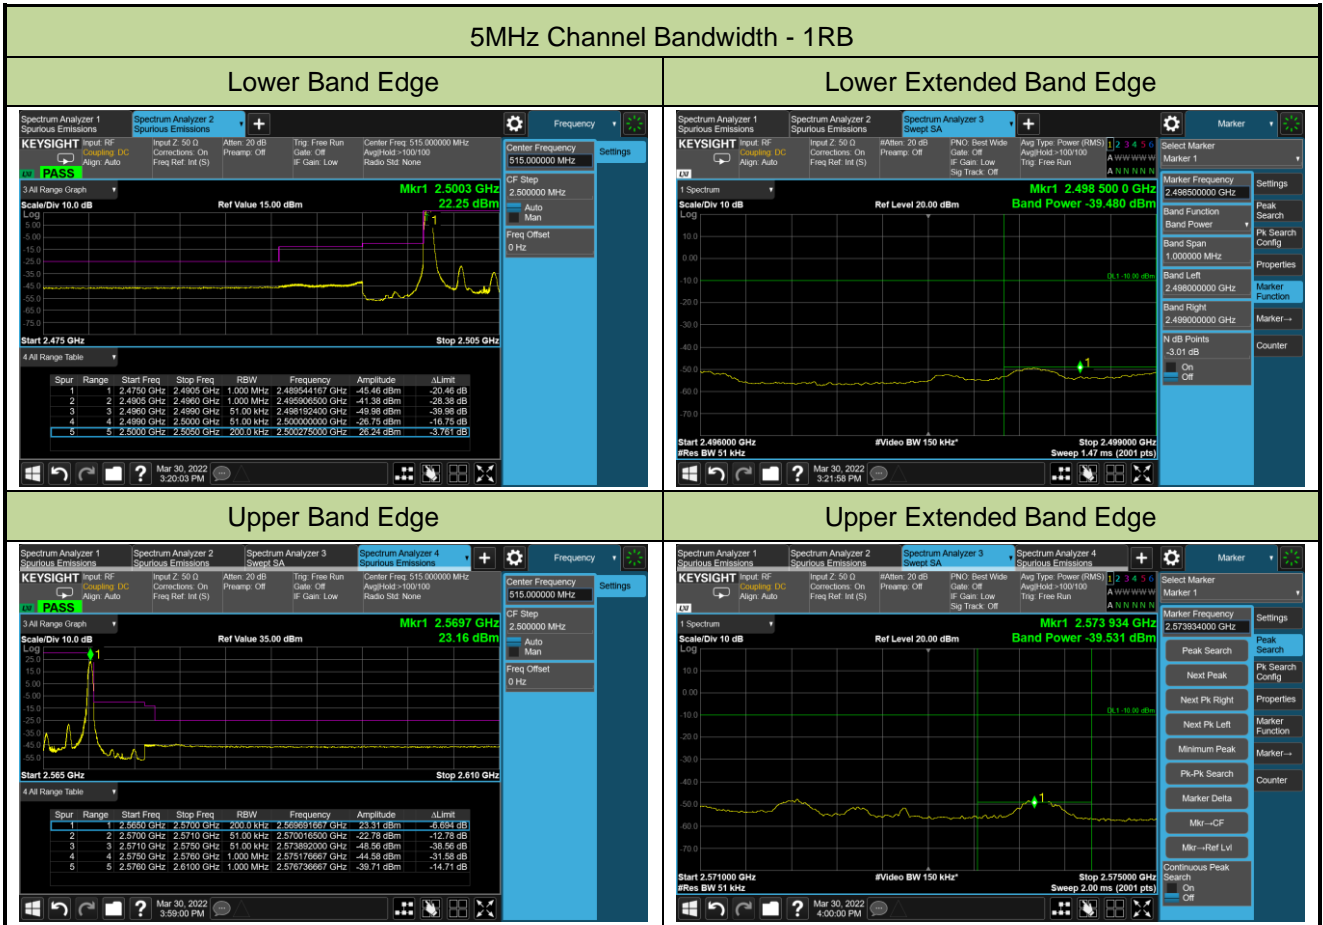

Upper Band Edge

3MHz Channel Bandwidth - Full RB

Lower Band Edge

Upper Band Edge

5MHz Channel Bandwidth - Full RB

Lower Band Edge

Upper Band Edge

10MHz Channel Bandwidth - Full RB

Lower Band Edge

Upper Band Edge

15MHz Channel Bandwidth - Full RB

Lower Band Edge

Upper Band Edge

Test Site	WZ-SR6	Test Engineer	Cloud Guo
Test Date	2022/04/01~2022/04/06	Test Band	LTE Band 7

10MHz Channel Bandwidth - 1RB

Lower Band Edge

Lower Extended Band Edge

Upper Band Edge

Upper Extended Band Edge

15MHz Channel Bandwidth - 1RB

Lower Band Edge

Upper Band Edge

5MHz Channel Bandwidth - Full RB

10MHz Channel Bandwidth - Full RB

15MHz Channel Bandwidth - Full RB

Test Site	WZ-SR6	Test Engineer	Cloud Guo
Test Date	2022/04/01~2022/04/06	Test Band	LTE Band 12/17

1.4MHz Channel Bandwidth Full RB

Lower Band Edge