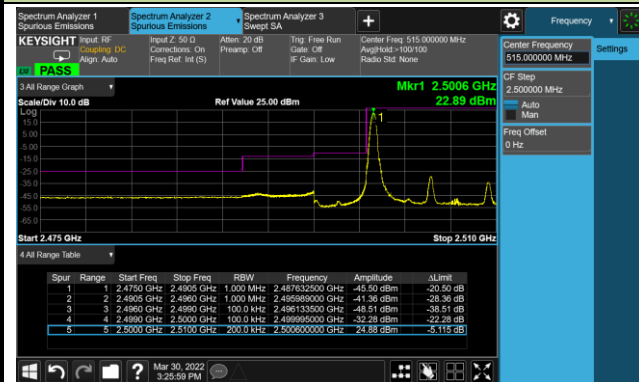

Lower Band Edge

Upper Band Edge

15MHz Channel Bandwidth - Full RB

Lower Band Edge

Upper Band Edge

Test Site	WZ-SR6	Test Engineer	Cloud Guo
Test Date	2022/04/01~2022/04/06	Test Band	LTE Band 7

10MHz Channel Bandwidth - 1RB

Lower Band Edge

Lower Extended Band Edge

Upper Band Edge

Upper Extended Band Edge

15MHz Channel Bandwidth - 1RB

Lower Band Edge

Upper Band Edge

5MHz Channel Bandwidth - Full RB