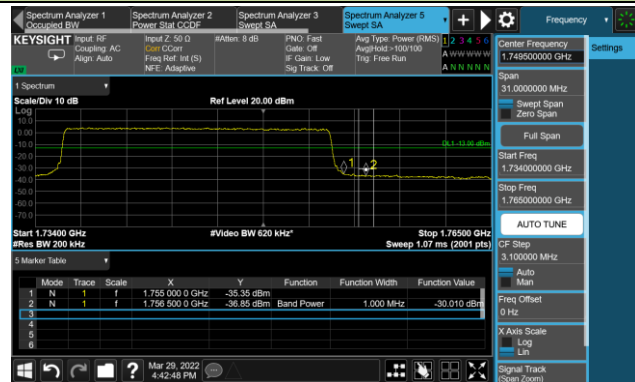

Upper Band Edge

15MHz Channel Bandwidth - Full RB

Upper Band Edge

20MHz Channel Bandwidth - Full RB

Upper Band Edge

Test Site	WZ-SR6	Test Engineer	Cloud Guo
Test Date	2022/04/01~2022/04/06	Test Band	LTE Band 5/26

10MHz Channel Bandwidth - 1RB

Lower Band Edge

Upper Band Edge

15MHz Channel Bandwidth - 1RB

Lower Band Edge

Upper Band Edge

1.4MHz Channel Bandwidth - Full RB

Lower Band Edge