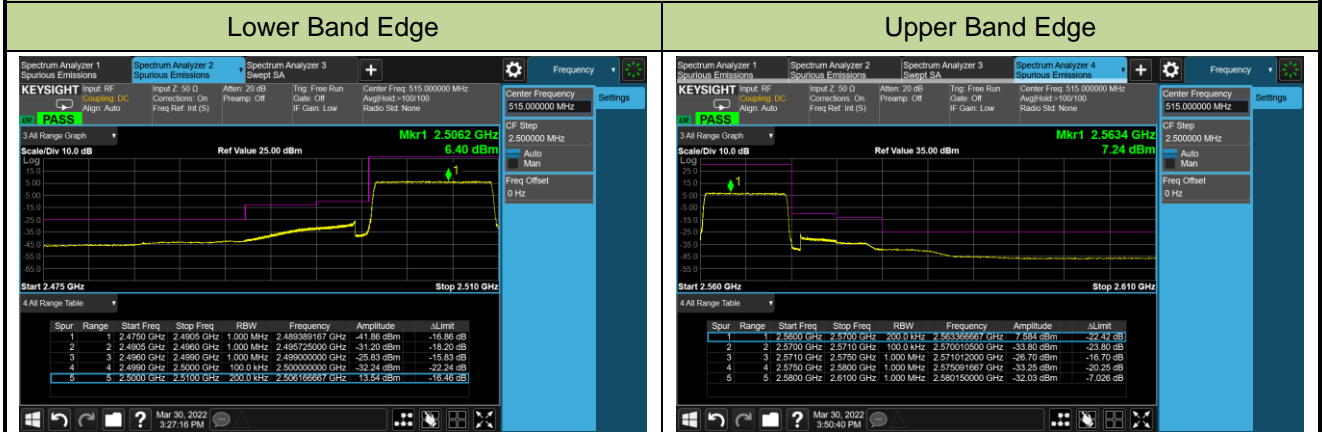

Lower Band Edge

Upper Band Edge

15MHz Channel Bandwidth - Full RB

Lower Band Edge

Upper Band Edge

Test Site	WZ-SR6	Test Engineer	Cloud Guo
Test Date	2022/04/01~2022/04/06	Test Band	LTE Band 7

10MHz Channel Bandwidth - 1RB

Lower Band Edge

Lower Extended Band Edge

Upper Band Edge

Upper Extended Band Edge

15MHz Channel Bandwidth - 1RB

Lower Band Edge

Upper Band Edge

5MHz Channel Bandwidth - Full RB

10MHz Channel Bandwidth - Full RB

15MHz Channel Bandwidth - Full RB

Test Site	WZ-SR6	Test Engineer	Cloud Guo
Test Date	2022/04/01~2022/04/06	Test Band	LTE Band 12/17

1.4MHz Channel Bandwidth Full RB

Lower Band Edge

Upper Band Edge

3MHz Channel Bandwidth Full RB

Lower Band Edge

Lower Extended Band Edge

5MHz Channel Bandwidth Full RB

Lower Band Edge

Lower Extended Band Edge

10MHz Channel Bandwidth Full RB