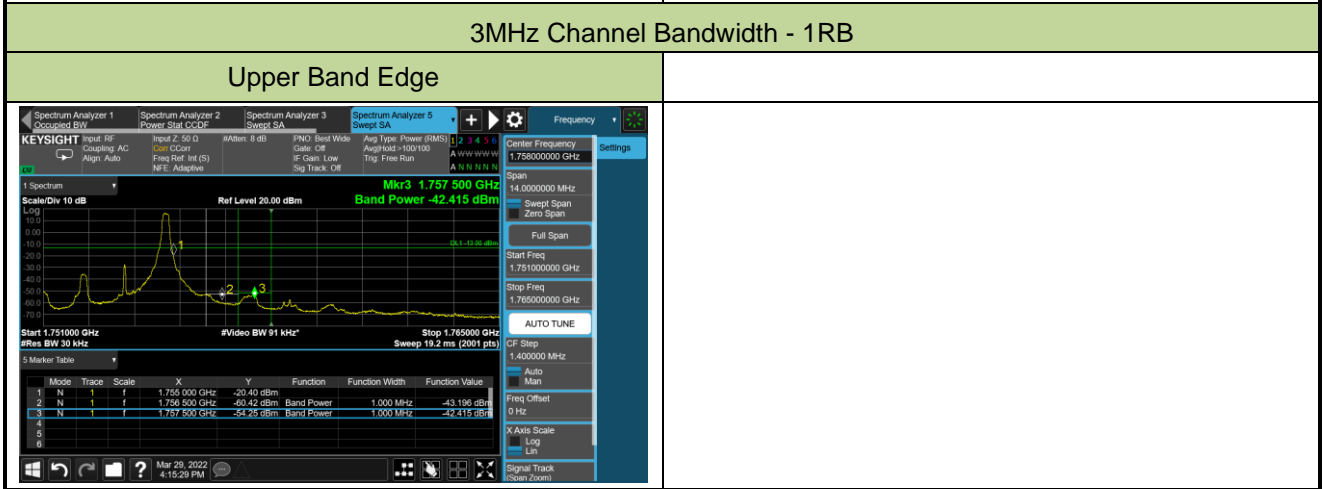

Test Site	WZ-SR6	Test Engineer	Cloud Guo
Test Date	2022/04/01~2022/04/06	Test Band	LTE Band 4

10MHz Channel Bandwidth - 1RB

Upper Band Edge

15MHz Channel Bandwidth - 1RB

Upper Band Edge

20MHz Channel Bandwidth - 1RB

Upper Band Edge

1.4MHz Channel Bandwidth - Full RB

Upper Band Edge

3MHz Channel Bandwidth - Full RB

Upper Band Edge

5MHz Channel Bandwidth - Full RB

Upper Band Edge

10MHz Channel Bandwidth - Full RB

Upper Band Edge

15MHz Channel Bandwidth - Full RB

Upper Band Edge

20MHz Channel Bandwidth - Full RB

Upper Band Edge

Test Site	WZ-SR6	Test Engineer	Cloud Guo
Test Date	2022/04/01~2022/04/06	Test Band	LTE Band 5/26