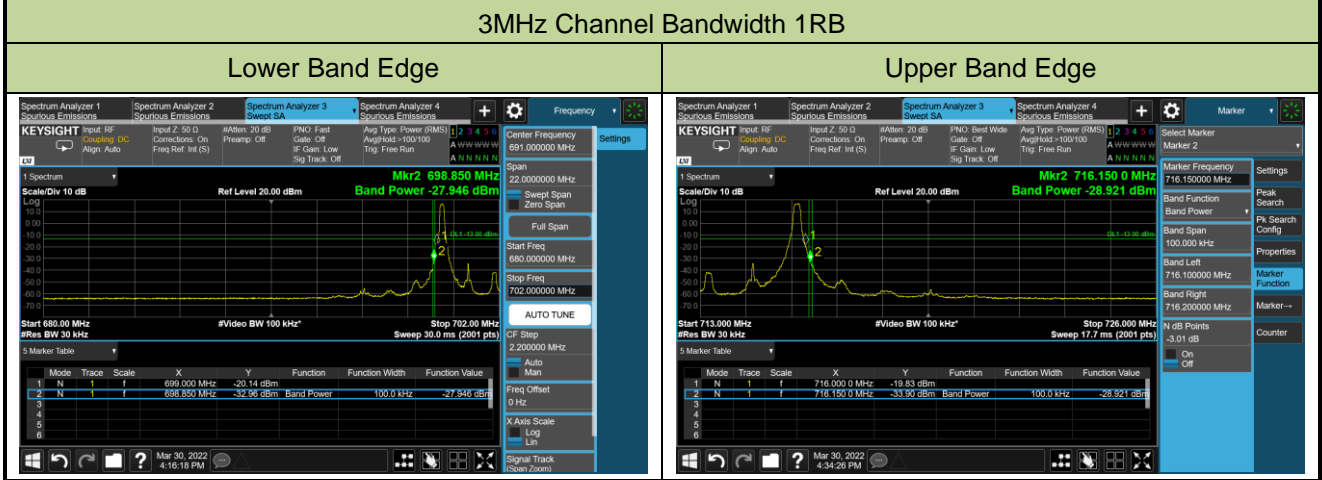

Lower Band Edge

Lower Extended Band Edge

Upper Band Edge

Upper Extended Band Edge

15MHz Channel Bandwidth - 1RB

Lower Band Edge

Upper Band Edge

5MHz Channel Bandwidth - Full RB

10MHz Channel Bandwidth - Full RB

15MHz Channel Bandwidth - Full RB

Test Site	WZ-SR6	Test Engineer	Cloud Guo
Test Date	2022/04/01~2022/04/06	Test Band	LTE Band 12/17

1.4MHz Channel Bandwidth Full RB

Lower Band Edge

Upper Band Edge

3MHz Channel Bandwidth Full RB

Lower Band Edge

Lower Extended Band Edge

5MHz Channel Bandwidth Full RB

Lower Band Edge

Lower Extended Band Edge

10MHz Channel Bandwidth Full RB

Lower Band Edge

Lower Extended Band Edge

Test Site	WZ-SR6	Test Engineer	Cloud Guo
Test Date	2022/04/01~2022/04/06	Test Band	LTE Band 17

5MHz Channel Bandwidth 1RB

10MHz Channel Bandwidth 1RB