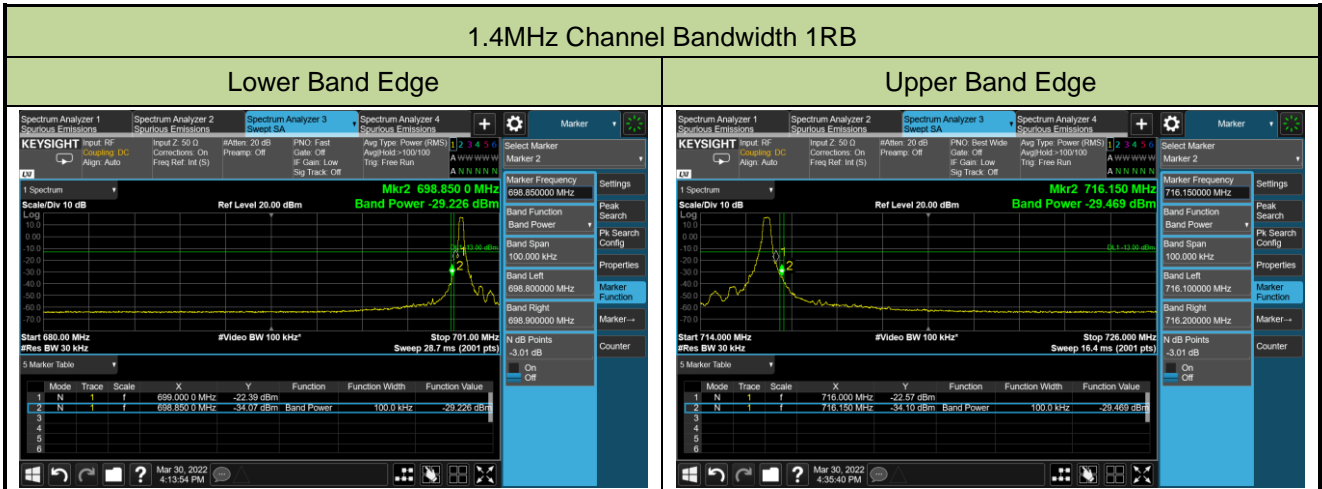

Lower Band Edge

Lower Extended Band Edge

Upper Band Edge

Upper Extended Band Edge

15MHz Channel Bandwidth - 1RB

Lower Band Edge

Upper Band Edge

5MHz Channel Bandwidth - Full RB

10MHz Channel Bandwidth - Full RB

15MHz Channel Bandwidth - Full RB

Test Site	WZ-SR6	Test Engineer	Cloud Guo
Test Date	2022/04/01~2022/04/06	Test Band	LTE Band 12/17

1.4MHz Channel Bandwidth Full RB

Lower Band Edge

Upper Band Edge

3MHz Channel Bandwidth Full RB

Lower Band Edge

Lower Extended Band Edge

5MHz Channel Bandwidth Full RB

Lower Band Edge

Lower Extended Band Edge

10MHz Channel Bandwidth Full RB

Lower Band Edge

Lower Extended Band Edge

Test Site	WZ-SR6	Test Engineer	Cloud Guo
Test Date	2022/04/01~2022/04/06	Test Band	LTE Band 17

5MHz Channel Bandwidth 1RB

10MHz Channel Bandwidth 1RB