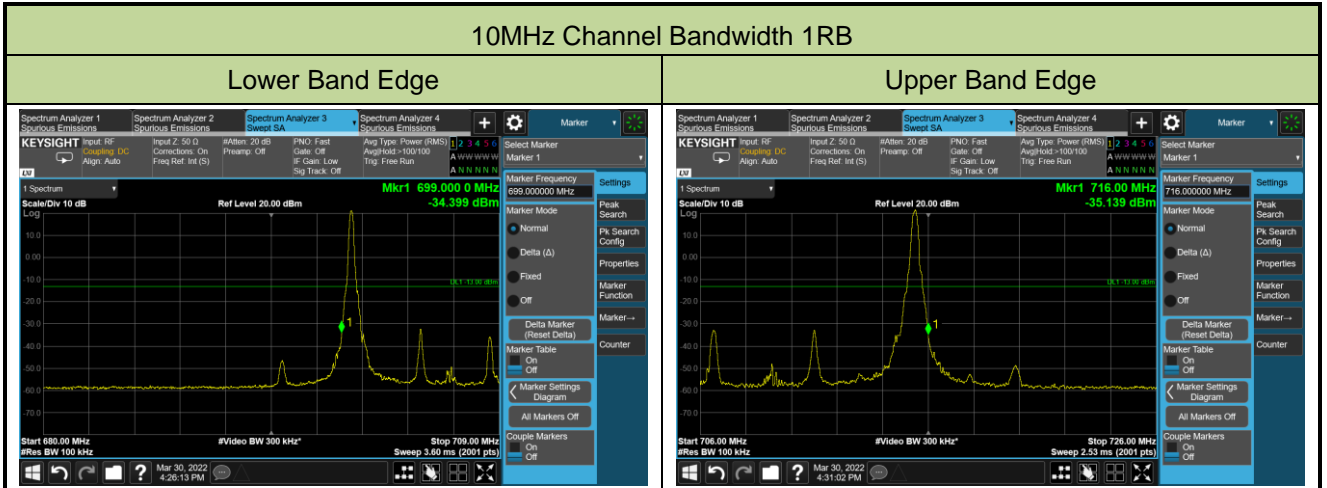

Lower Band Edge

Lower Extended Band Edge

Upper Band Edge

Upper Extended Band Edge

15MHz Channel Bandwidth - 1RB

Lower Band Edge

Upper Band Edge

5MHz Channel Bandwidth - Full RB

10MHz Channel Bandwidth - Full RB

15MHz Channel Bandwidth - Full RB

Test Site	WZ-SR6	Test Engineer	Cloud Guo
Test Date	2022/04/01~2022/04/06	Test Band	LTE Band 12/17

1.4MHz Channel Bandwidth Full RB

Lower Band Edge

Upper Band Edge

3MHz Channel Bandwidth Full RB

Lower Band Edge

Lower Extended Band Edge

5MHz Channel Bandwidth Full RB

Lower Band Edge

Lower Extended Band Edge

10MHz Channel Bandwidth Full RB

Lower Band Edge

Lower Extended Band Edge

Test Site	WZ-SR6	Test Engineer	Cloud Guo
Test Date	2022/04/01~2022/04/06	Test Band	LTE Band 17

5MHz Channel Bandwidth 1RB

10MHz Channel Bandwidth 1RB