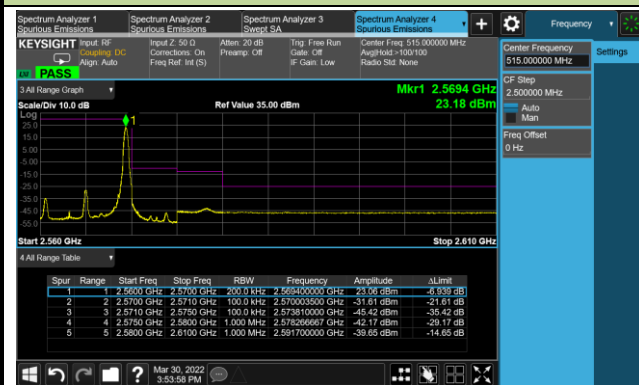

Upper Band Edge

3MHz Channel Bandwidth - Full RB

Lower Band Edge

Upper Band Edge

5MHz Channel Bandwidth - Full RB

Lower Band Edge

Upper Band Edge

10MHz Channel Bandwidth - Full RB

Lower Band Edge

Upper Band Edge

15MHz Channel Bandwidth - Full RB

Lower Band Edge

Upper Band Edge

Test Site	WZ-SR6	Test Engineer	Cloud Guo
Test Date	2022/04/01~2022/04/06	Test Band	LTE Band 7

10MHz Channel Bandwidth - 1RB

Lower Band Edge

Lower Extended Band Edge

Upper Band Edge

Upper Extended Band Edge

15MHz Channel Bandwidth - 1RB

Lower Band Edge

Upper Band Edge

5MHz Channel Bandwidth - Full RB