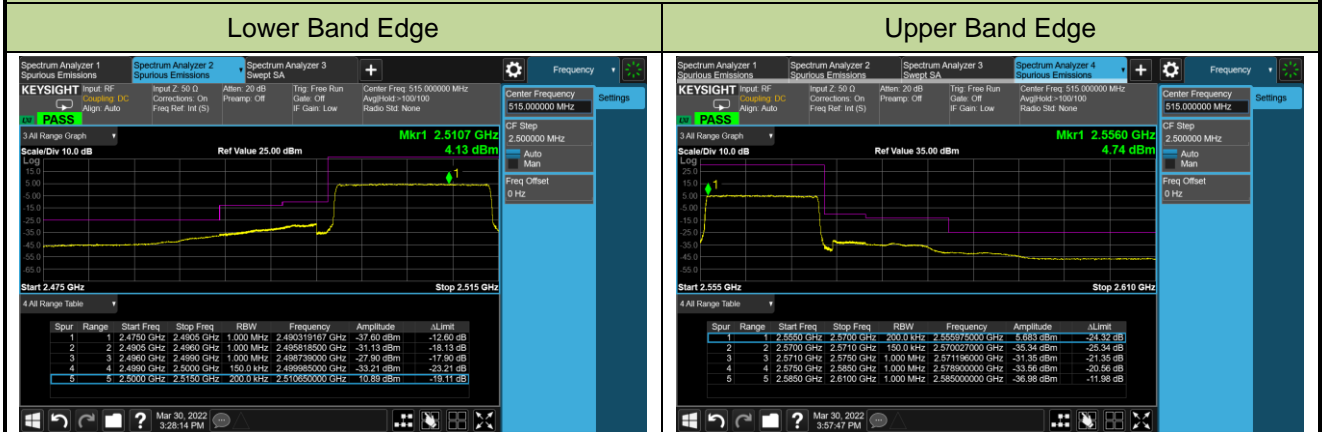

Lower Band Edge

Upper Band Edge

15MHz Channel Bandwidth - Full RB

Lower Band Edge

Upper Band Edge

Test Site	WZ-SR6	Test Engineer	Cloud Guo
Test Date	2022/04/01~2022/04/06	Test Band	LTE Band 7

10MHz Channel Bandwidth - 1RB

Lower Band Edge

Lower Extended Band Edge

Upper Band Edge

Upper Extended Band Edge

15MHz Channel Bandwidth - 1RB

Lower Band Edge

Upper Band Edge

5MHz Channel Bandwidth - Full RB

10MHz Channel Bandwidth - Full RB

15MHz Channel Bandwidth - Full RB

Test Site	WZ-SR6	Test Engineer	Cloud Guo
Test Date	2022/04/01~2022/04/06	Test Band	LTE Band 12/17

1.4MHz Channel Bandwidth Full RB

Lower Band Edge

Upper Band Edge

3MHz Channel Bandwidth Full RB

Lower Band Edge

Lower Extended Band Edge

5MHz Channel Bandwidth Full RB

Lower Band Edge

Lower Extended Band Edge

10MHz Channel Bandwidth Full RB