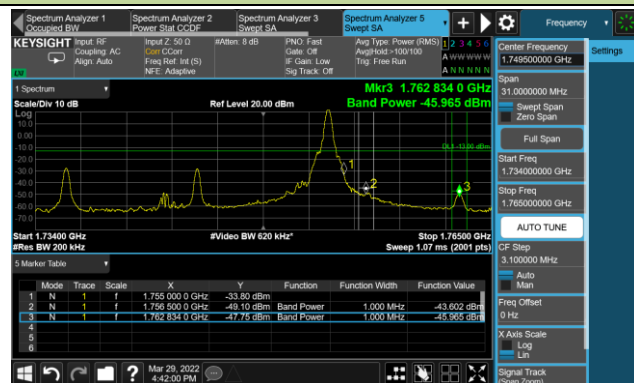

Test Site	WZ-SR6	Test Engineer	Cloud Guo
Test Date	2022/04/01~2022/04/06	Test Band	LTE Band 4

10MHz Channel Bandwidth - 1RB

Upper Band Edge

15MHz Channel Bandwidth - 1RB

Upper Band Edge

20MHz Channel Bandwidth - 1RB

Upper Band Edge

1.4MHz Channel Bandwidth - Full RB

Upper Band Edge

3MHz Channel Bandwidth - Full RB

Upper Band Edge

5MHz Channel Bandwidth - Full RB

Upper Band Edge

10MHz Channel Bandwidth - Full RB

Upper Band Edge

15MHz Channel Bandwidth - Full RB

Upper Band Edge

20MHz Channel Bandwidth - Full RB

Upper Band Edge

Test Site	WZ-SR6	Test Engineer	Cloud Guo
Test Date	2022/04/01~2022/04/06	Test Band	LTE Band 5/26