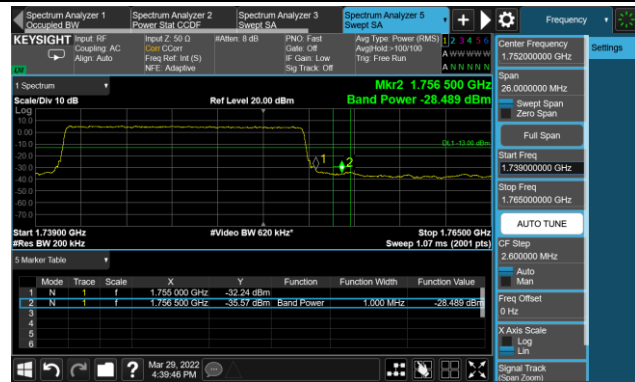

Test Site	WZ-SR6	Test Engineer	Cloud Guo
Test Date	2022/04/01~2022/04/06	Test Band	LTE Band 4

10MHz Channel Bandwidth - 1RB

Upper Band Edge

15MHz Channel Bandwidth - 1RB

Upper Band Edge

20MHz Channel Bandwidth - 1RB

Upper Band Edge

1.4MHz Channel Bandwidth - Full RB

Upper Band Edge

3MHz Channel Bandwidth - Full RB

Upper Band Edge

5MHz Channel Bandwidth - Full RB

Upper Band Edge

10MHz Channel Bandwidth - Full RB

Upper Band Edge

15MHz Channel Bandwidth - Full RB

Upper Band Edge

20MHz Channel Bandwidth - Full RB

Upper Band Edge

Test Site	WZ-SR6	Test Engineer	Cloud Guo
Test Date	2022/04/01~2022/04/06	Test Band	LTE Band 5/26

10MHz Channel Bandwidth - 1RB

Lower Band Edge

Upper Band Edge

15MHz Channel Bandwidth - 1RB

Lower Band Edge

Upper Band Edge

1.4MHz Channel Bandwidth - Full RB

Lower Band Edge