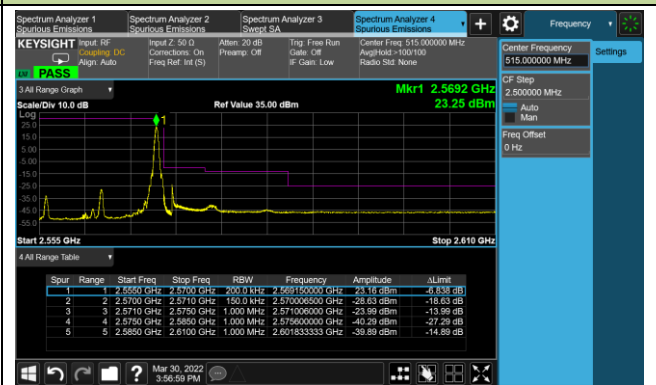

Lower Band Edge

Upper Band Edge

15MHz Channel Bandwidth - Full RB

Lower Band Edge

Upper Band Edge

Test Site	WZ-SR6	Test Engineer	Cloud Guo
Test Date	2022/04/01~2022/04/06	Test Band	LTE Band 7

10MHz Channel Bandwidth - 1RB

Lower Band Edge

Lower Extended Band Edge

Upper Band Edge

Upper Extended Band Edge

15MHz Channel Bandwidth - 1RB

Lower Band Edge

Upper Band Edge

5MHz Channel Bandwidth - Full RB

10MHz Channel Bandwidth - Full RB

15MHz Channel Bandwidth - Full RB

Test Site	WZ-SR6	Test Engineer	Cloud Guo
Test Date	2022/04/01~2022/04/06	Test Band	LTE Band 12/17

1.4MHz Channel Bandwidth Full RB

Lower Band Edge