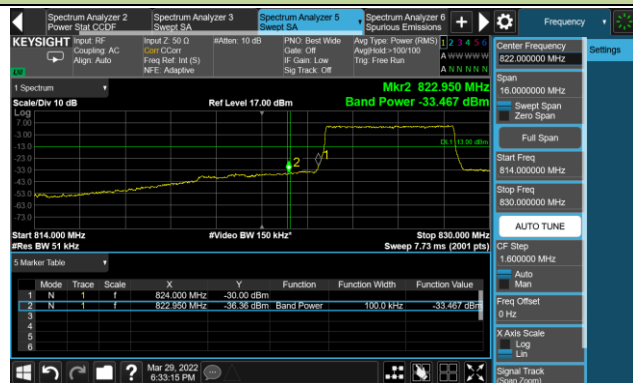

10MHz Channel Bandwidth - 1RB

Lower Band Edge

Upper Band Edge

15MHz Channel Bandwidth - 1RB

Lower Band Edge

Upper Band Edge

1.4MHz Channel Bandwidth - Full RB

Lower Band Edge

Upper Band Edge

3MHz Channel Bandwidth - Full RB

Lower Band Edge

Upper Band Edge

5MHz Channel Bandwidth - Full RB

Lower Band Edge

Upper Band Edge

10MHz Channel Bandwidth - Full RB

Lower Band Edge

Upper Band Edge

15MHz Channel Bandwidth - Full RB

Lower Band Edge

Upper Band Edge

Test Site	WZ-SR6	Test Engineer	Cloud Guo
Test Date	2022/04/01~2022/04/06	Test Band	LTE Band 7

10MHz Channel Bandwidth - 1RB