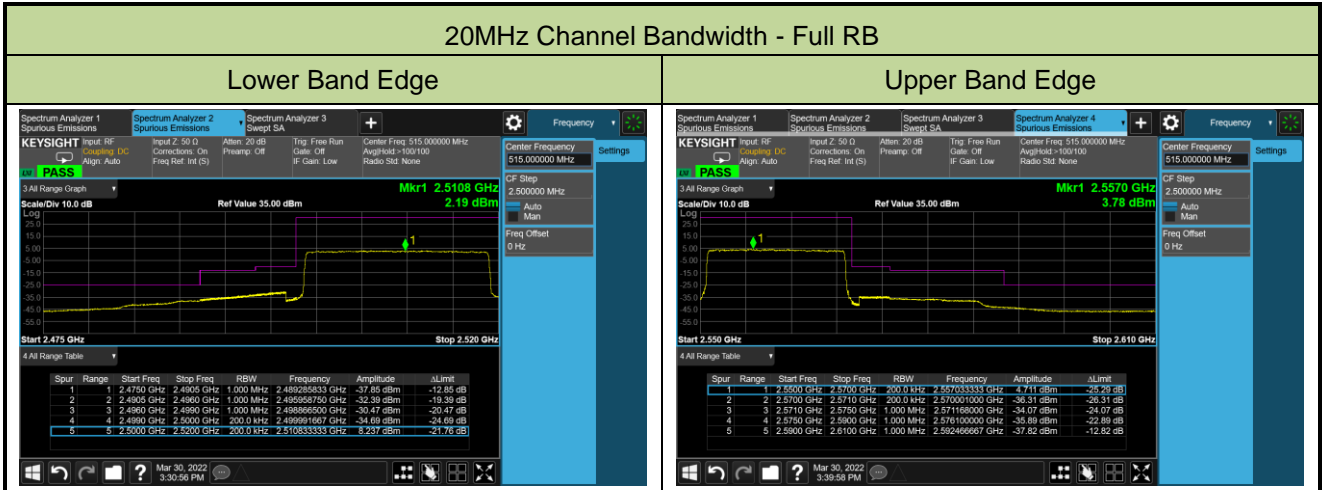

Lower Band Edge

Upper Band Edge

15MHz Channel Bandwidth - Full RB

Lower Band Edge

Upper Band Edge

Test Site	WZ-SR6	Test Engineer	Cloud Guo
Test Date	2022/04/01~2022/04/06	Test Band	LTE Band 7

10MHz Channel Bandwidth - 1RB

Lower Band Edge

Lower Extended Band Edge

Upper Band Edge

Upper Extended Band Edge

15MHz Channel Bandwidth - 1RB

Lower Band Edge

Upper Band Edge

5MHz Channel Bandwidth - Full RB

10MHz Channel Bandwidth - Full RB

15MHz Channel Bandwidth - Full RB

Test Site	WZ-SR6	Test Engineer	Cloud Guo
Test Date	2022/04/01~2022/04/06	Test Band	LTE Band 12/17

1.4MHz Channel Bandwidth Full RB

Lower Band Edge

Upper Band Edge

3MHz Channel Bandwidth Full RB

Lower Band Edge

Lower Extended Band Edge

5MHz Channel Bandwidth Full RB

Lower Band Edge

Lower Extended Band Edge

10MHz Channel Bandwidth Full RB