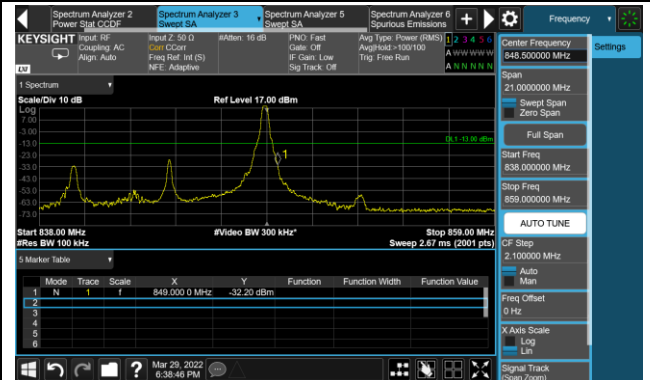

Upper Band Edge

15MHz Channel Bandwidth - Full RB

Upper Band Edge

20MHz Channel Bandwidth - Full RB

Upper Band Edge

Test Site	WZ-SR6	Test Engineer	Cloud Guo
Test Date	2022/04/01~2022/04/06	Test Band	LTE Band 5/26

10MHz Channel Bandwidth - 1RB

Lower Band Edge

Upper Band Edge

15MHz Channel Bandwidth - 1RB

Lower Band Edge

Upper Band Edge

1.4MHz Channel Bandwidth - Full RB

Lower Band Edge