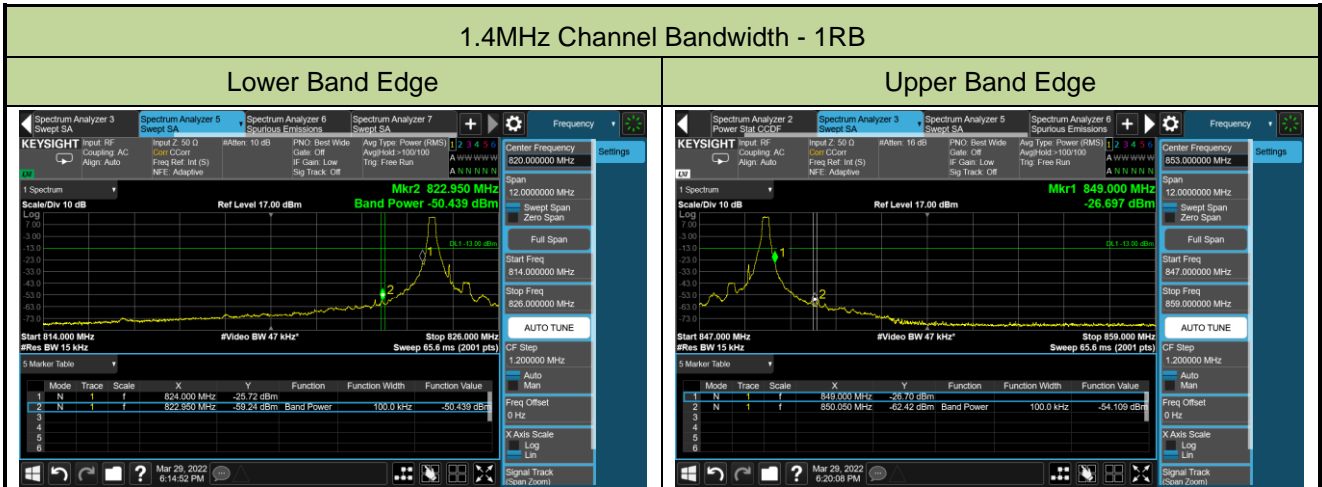

Upper Band Edge

1.4MHz Channel Bandwidth - Full RB

Upper Band Edge

3MHz Channel Bandwidth - Full RB

Upper Band Edge

5MHz Channel Bandwidth - Full RB

Upper Band Edge

10MHz Channel Bandwidth - Full RB

Upper Band Edge

15MHz Channel Bandwidth - Full RB

Upper Band Edge

20MHz Channel Bandwidth - Full RB

Upper Band Edge

Test Site	WZ-SR6	Test Engineer	Cloud Guo
Test Date	2022/04/01~2022/04/06	Test Band	LTE Band 5/26

10MHz Channel Bandwidth - 1RB

Lower Band Edge

Upper Band Edge

15MHz Channel Bandwidth - 1RB

Lower Band Edge

Upper Band Edge

1.4MHz Channel Bandwidth - Full RB

Lower Band Edge

Upper Band Edge

3MHz Channel Bandwidth - Full RB

Lower Band Edge

Upper Band Edge

5MHz Channel Bandwidth - Full RB

Lower Band Edge

Upper Band Edge

10MHz Channel Bandwidth - Full RB