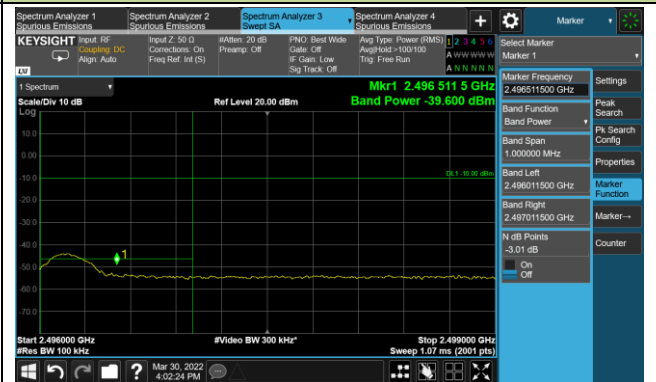

Lower Band Edge

Upper Band Edge

15MHz Channel Bandwidth - Full RB

Lower Band Edge

Upper Band Edge

Test Site	WZ-SR6	Test Engineer	Cloud Guo
Test Date	2022/04/01~2022/04/06	Test Band	LTE Band 7

10MHz Channel Bandwidth - 1RB

Lower Band Edge

Lower Extended Band Edge

Upper Band Edge

Upper Extended Band Edge

15MHz Channel Bandwidth - 1RB

Lower Band Edge

Upper Band Edge

5MHz Channel Bandwidth - Full RB