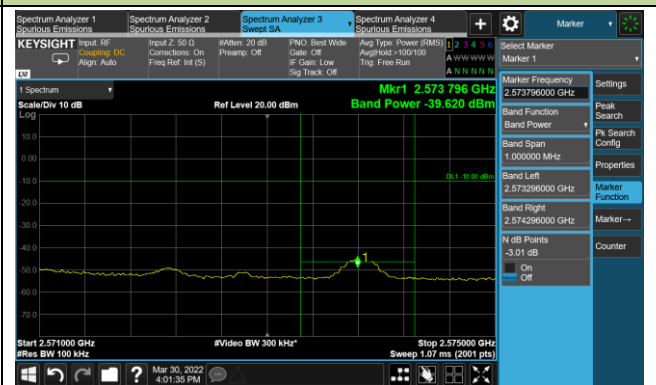

Lower Band Edge

Upper Band Edge

15MHz Channel Bandwidth - Full RB

Lower Band Edge

Upper Band Edge

Test Site	WZ-SR6	Test Engineer	Cloud Guo
Test Date	2022/04/01~2022/04/06	Test Band	LTE Band 7

10MHz Channel Bandwidth - 1RB

Lower Band Edge

Lower Extended Band Edge

Upper Band Edge

Upper Extended Band Edge

15MHz Channel Bandwidth - 1RB

Lower Band Edge

Upper Band Edge

5MHz Channel Bandwidth - Full RB

10MHz Channel Bandwidth - Full RB

15MHz Channel Bandwidth - Full RB

Test Site	WZ-SR6	Test Engineer	Cloud Guo
Test Date	2022/04/01~2022/04/06	Test Band	LTE Band 12/17

1.4MHz Channel Bandwidth Full RB

Lower Band Edge