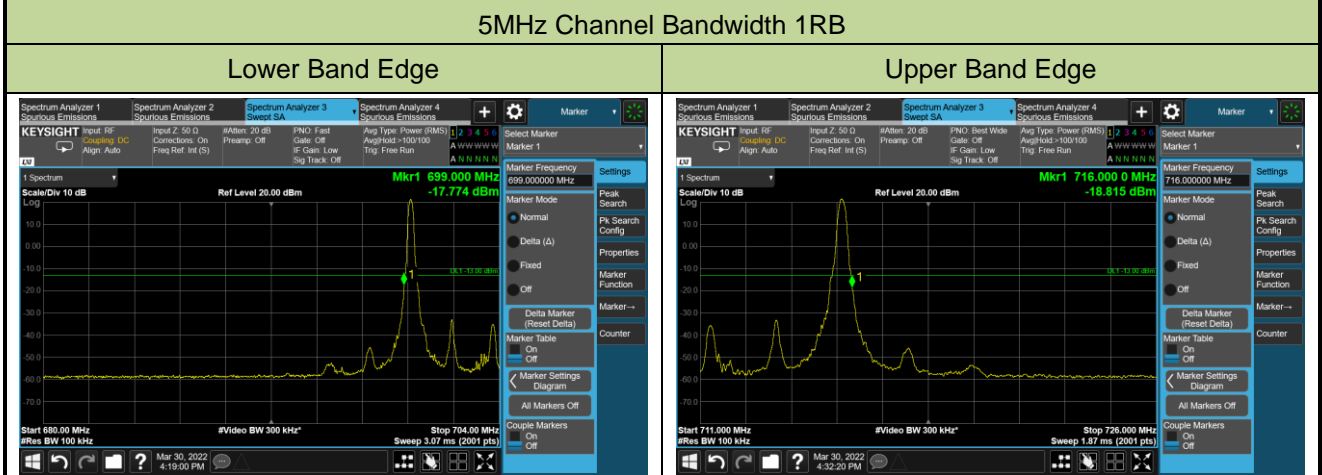

Lower Band Edge

Lower Extended Band Edge

Upper Band Edge

Upper Extended Band Edge

15MHz Channel Bandwidth - 1RB

Lower Band Edge

Upper Band Edge

5MHz Channel Bandwidth - Full RB

10MHz Channel Bandwidth - Full RB

15MHz Channel Bandwidth - Full RB

Test Site	WZ-SR6	Test Engineer	Cloud Guo
Test Date	2022/04/01~2022/04/06	Test Band	LTE Band 12/17

1.4MHz Channel Bandwidth Full RB

Lower Band Edge

Upper Band Edge

3MHz Channel Bandwidth Full RB

Lower Band Edge

Lower Extended Band Edge

5MHz Channel Bandwidth Full RB

Lower Band Edge

Lower Extended Band Edge

10MHz Channel Bandwidth Full RB

Lower Band Edge

Lower Extended Band Edge

Test Site	WZ-SR6	Test Engineer	Cloud Guo
Test Date	2022/04/01~2022/04/06	Test Band	LTE Band 17

5MHz Channel Bandwidth 1RB

10MHz Channel Bandwidth 1RB