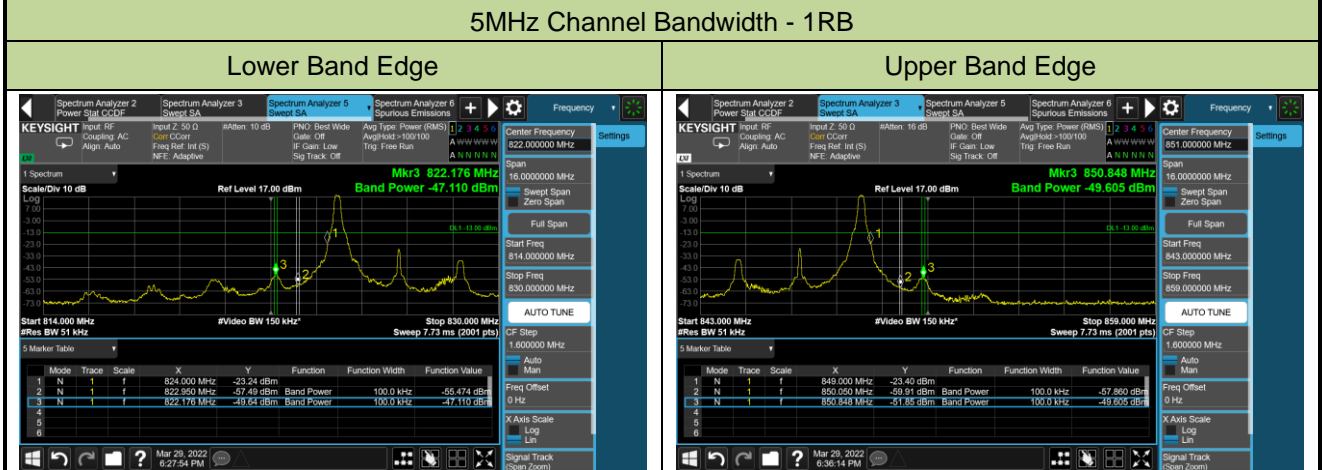

Upper Band Edge

1.4MHz Channel Bandwidth - Full RB

Upper Band Edge

3MHz Channel Bandwidth - Full RB

Upper Band Edge

5MHz Channel Bandwidth - Full RB

Upper Band Edge

10MHz Channel Bandwidth - Full RB

Upper Band Edge

15MHz Channel Bandwidth - Full RB

Upper Band Edge

20MHz Channel Bandwidth - Full RB

Upper Band Edge

Test Site	WZ-SR6	Test Engineer	Cloud Guo
Test Date	2022/04/01~2022/04/06	Test Band	LTE Band 5/26

10MHz Channel Bandwidth - 1RB

Lower Band Edge

Upper Band Edge

15MHz Channel Bandwidth - 1RB

Lower Band Edge

Upper Band Edge

1.4MHz Channel Bandwidth - Full RB

Lower Band Edge

Upper Band Edge

3MHz Channel Bandwidth - Full RB

Lower Band Edge

Upper Band Edge

5MHz Channel Bandwidth - Full RB

Lower Band Edge

Upper Band Edge

10MHz Channel Bandwidth - Full RB