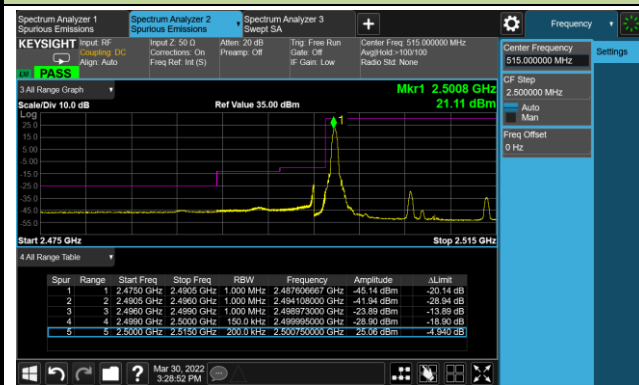

Lower Band Edge

Upper Band Edge

15MHz Channel Bandwidth - Full RB

Lower Band Edge

Upper Band Edge

Test Site	WZ-SR6	Test Engineer	Cloud Guo
Test Date	2022/04/01~2022/04/06	Test Band	LTE Band 7

10MHz Channel Bandwidth - 1RB

Lower Band Edge

Lower Extended Band Edge

Upper Band Edge

Upper Extended Band Edge

15MHz Channel Bandwidth - 1RB

Lower Band Edge

Upper Band Edge

5MHz Channel Bandwidth - Full RB

10MHz Channel Bandwidth - Full RB

15MHz Channel Bandwidth - Full RB

Test Site	WZ-SR6	Test Engineer	Cloud Guo
Test Date	2022/04/01~2022/04/06	Test Band	LTE Band 12/17

1.4MHz Channel Bandwidth Full RB

Lower Band Edge