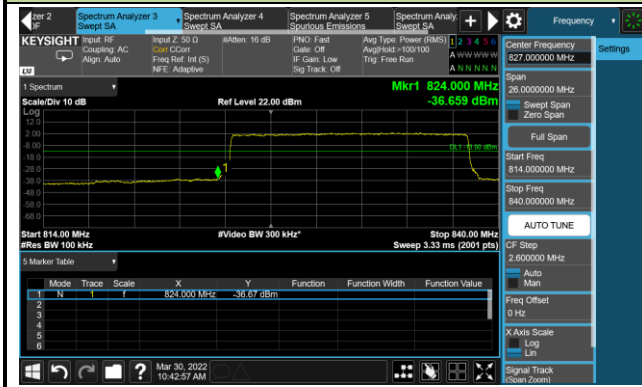

Lower Band Edge

Upper Band Edge

15MHz Channel Bandwidth - Full RB

Lower Band Edge

Upper Band Edge

Test Site	WZ-SR6	Test Engineer	Cloud Guo
Test Date	2022/04/01~2022/04/06	Test Band	LTE Band 7

10MHz Channel Bandwidth - 1RB

Lower Band Edge

Lower Extended Band Edge

Upper Band Edge

Upper Extended Band Edge

15MHz Channel Bandwidth - 1RB

Lower Band Edge

Upper Band Edge

5MHz Channel Bandwidth - Full RB