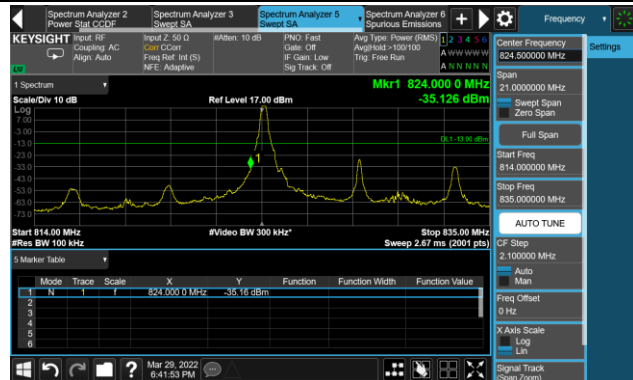

Upper Band Edge

15MHz Channel Bandwidth - Full RB

Upper Band Edge

20MHz Channel Bandwidth - Full RB

Upper Band Edge

Test Site	WZ-SR6	Test Engineer	Cloud Guo
Test Date	2022/04/01~2022/04/06	Test Band	LTE Band 5/26

10MHz Channel Bandwidth - 1RB

Lower Band Edge

Upper Band Edge

15MHz Channel Bandwidth - 1RB

Lower Band Edge

Upper Band Edge

1.4MHz Channel Bandwidth - Full RB

Lower Band Edge