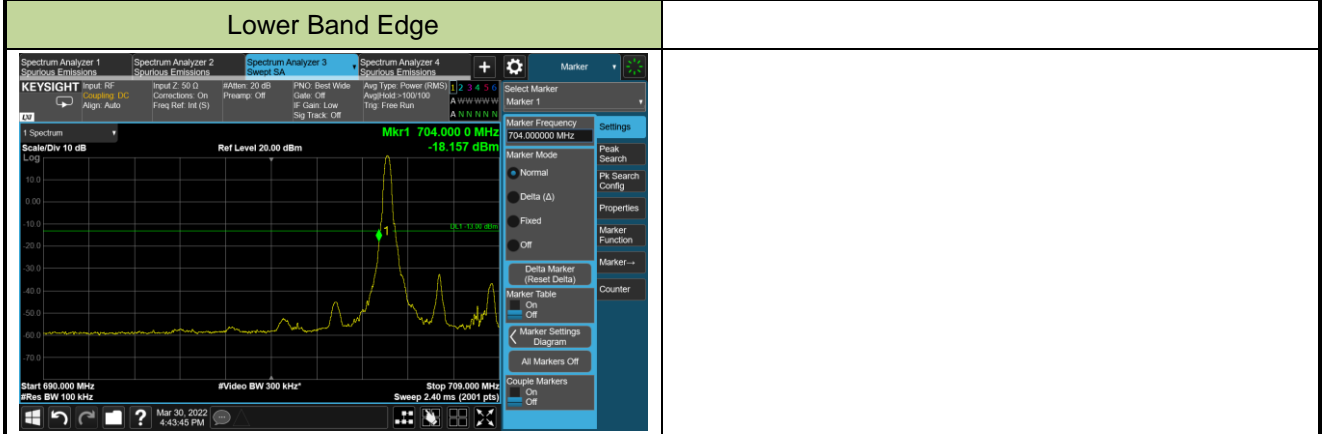

Upper Band Edge

3MHz Channel Bandwidth Full RB

Lower Band Edge

Lower Extended Band Edge

5MHz Channel Bandwidth Full RB

Lower Band Edge

Lower Extended Band Edge

10MHz Channel Bandwidth Full RB

Lower Band Edge

Lower Extended Band Edge

Test Site	WZ-SR6	Test Engineer	Cloud Guo
Test Date	2022/04/01~2022/04/06	Test Band	LTE Band 17

5MHz Channel Bandwidth 1RB

10MHz Channel Bandwidth 1RB