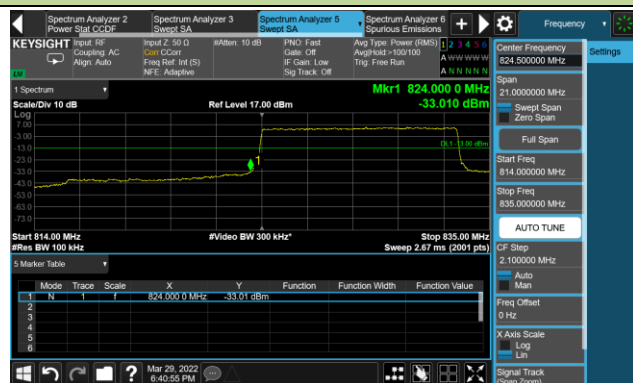

10MHz Channel Bandwidth - 1RB

Lower Band Edge

Upper Band Edge

15MHz Channel Bandwidth - 1RB

Lower Band Edge

Upper Band Edge

1.4MHz Channel Bandwidth - Full RB

Lower Band Edge

Upper Band Edge

3MHz Channel Bandwidth - Full RB

Lower Band Edge

Upper Band Edge

5MHz Channel Bandwidth - Full RB

Lower Band Edge

Upper Band Edge

10MHz Channel Bandwidth - Full RB

Lower Band Edge

Upper Band Edge

15MHz Channel Bandwidth - Full RB

Lower Band Edge

Upper Band Edge

Test Site	WZ-SR6	Test Engineer	Cloud Guo
Test Date	2022/04/01~2022/04/06	Test Band	LTE Band 7

10MHz Channel Bandwidth - 1RB