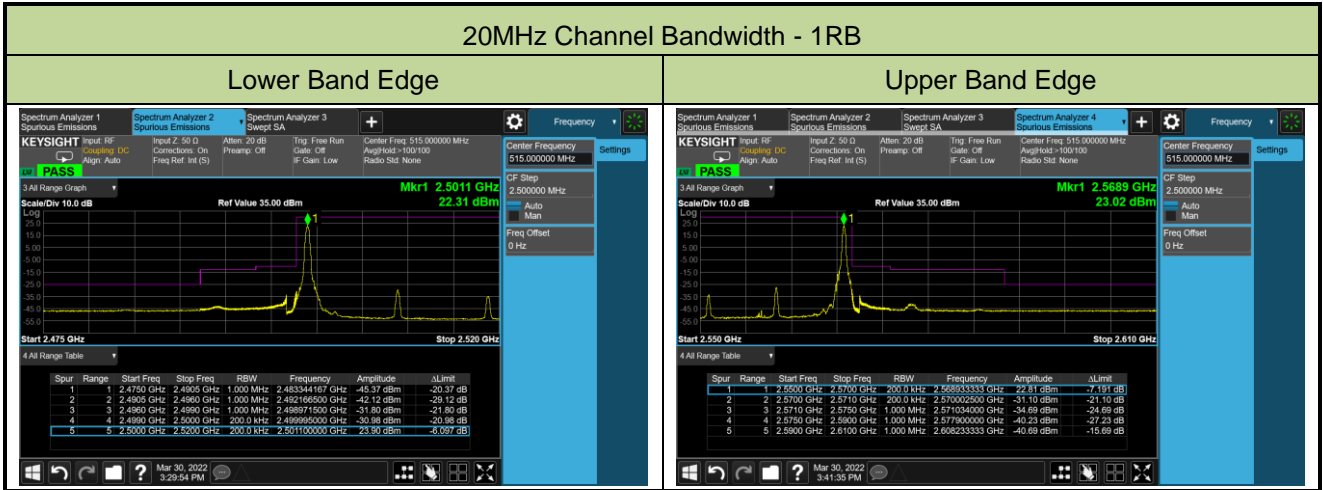

Lower Band Edge

Upper Band Edge

15MHz Channel Bandwidth - Full RB

Lower Band Edge

Upper Band Edge

Test Site	WZ-SR6	Test Engineer	Cloud Guo
Test Date	2022/04/01~2022/04/06	Test Band	LTE Band 7

10MHz Channel Bandwidth - 1RB

Lower Band Edge

Lower Extended Band Edge

Upper Band Edge

Upper Extended Band Edge

15MHz Channel Bandwidth - 1RB

Lower Band Edge

Upper Band Edge

5MHz Channel Bandwidth - Full RB

10MHz Channel Bandwidth - Full RB

15MHz Channel Bandwidth - Full RB

Test Site	WZ-SR6	Test Engineer	Cloud Guo
Test Date	2022/04/01~2022/04/06	Test Band	LTE Band 12/17

1.4MHz Channel Bandwidth Full RB

Lower Band Edge

Upper Band Edge

3MHz Channel Bandwidth Full RB

Lower Band Edge

Lower Extended Band Edge

5MHz Channel Bandwidth Full RB

Lower Band Edge

Lower Extended Band Edge

10MHz Channel Bandwidth Full RB