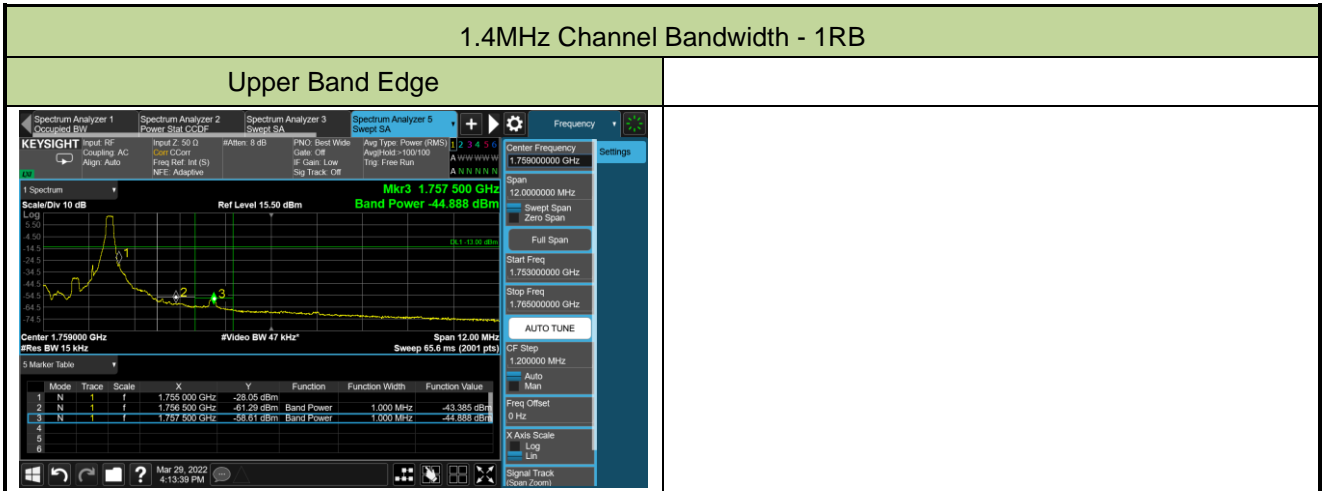

Test Site	WZ-SR6	Test Engineer	Cloud Guo
Test Date	2022/04/01~2022/04/06	Test Band	LTE Band 4

10MHz Channel Bandwidth - 1RB

Upper Band Edge

15MHz Channel Bandwidth - 1RB

Upper Band Edge

20MHz Channel Bandwidth - 1RB

Upper Band Edge

1.4MHz Channel Bandwidth - Full RB

Upper Band Edge

3MHz Channel Bandwidth - Full RB

Upper Band Edge

5MHz Channel Bandwidth - Full RB

Upper Band Edge

10MHz Channel Bandwidth - Full RB

Upper Band Edge

15MHz Channel Bandwidth - Full RB

Upper Band Edge

20MHz Channel Bandwidth - Full RB

Upper Band Edge

Test Site	WZ-SR6	Test Engineer	Cloud Guo
Test Date	2022/04/01~2022/04/06	Test Band	LTE Band 5/26