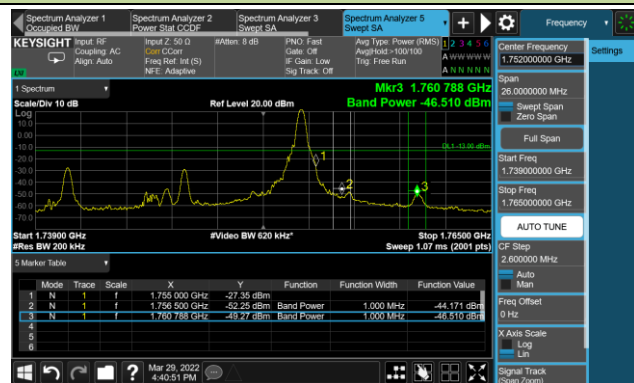

Test Site	WZ-SR6	Test Engineer	Cloud Guo
Test Date	2022/04/01~2022/04/06	Test Band	LTE Band 4

10MHz Channel Bandwidth - 1RB

Upper Band Edge

15MHz Channel Bandwidth - 1RB

Upper Band Edge

20MHz Channel Bandwidth - 1RB

Upper Band Edge

1.4MHz Channel Bandwidth - Full RB

Upper Band Edge

3MHz Channel Bandwidth - Full RB

Upper Band Edge

5MHz Channel Bandwidth - Full RB

Upper Band Edge

10MHz Channel Bandwidth - Full RB

Upper Band Edge

15MHz Channel Bandwidth - Full RB

Upper Band Edge

20MHz Channel Bandwidth - Full RB

Upper Band Edge

Test Site	WZ-SR6	Test Engineer	Cloud Guo
Test Date	2022/04/01~2022/04/06	Test Band	LTE Band 5/26