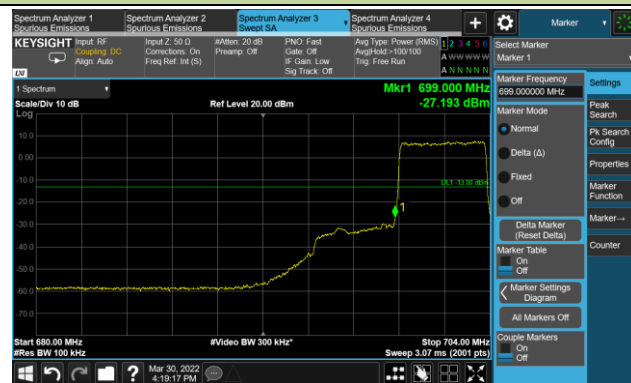

10MHz Channel Bandwidth - Full RB

15MHz Channel Bandwidth - Full RB

Test Site	WZ-SR6	Test Engineer	Cloud Guo
Test Date	2022/04/01~2022/04/06	Test Band	LTE Band 12/17

1.4MHz Channel Bandwidth Full RB

Lower Band Edge

Upper Band Edge

3MHz Channel Bandwidth Full RB

Lower Band Edge

Lower Extended Band Edge

5MHz Channel Bandwidth Full RB

Lower Band Edge

Lower Extended Band Edge

10MHz Channel Bandwidth Full RB

Lower Band Edge

Lower Extended Band Edge

Test Site	WZ-SR6	Test Engineer	Cloud Guo
Test Date	2022/04/01~2022/04/06	Test Band	LTE Band 17

5MHz Channel Bandwidth 1RB

10MHz Channel Bandwidth 1RB