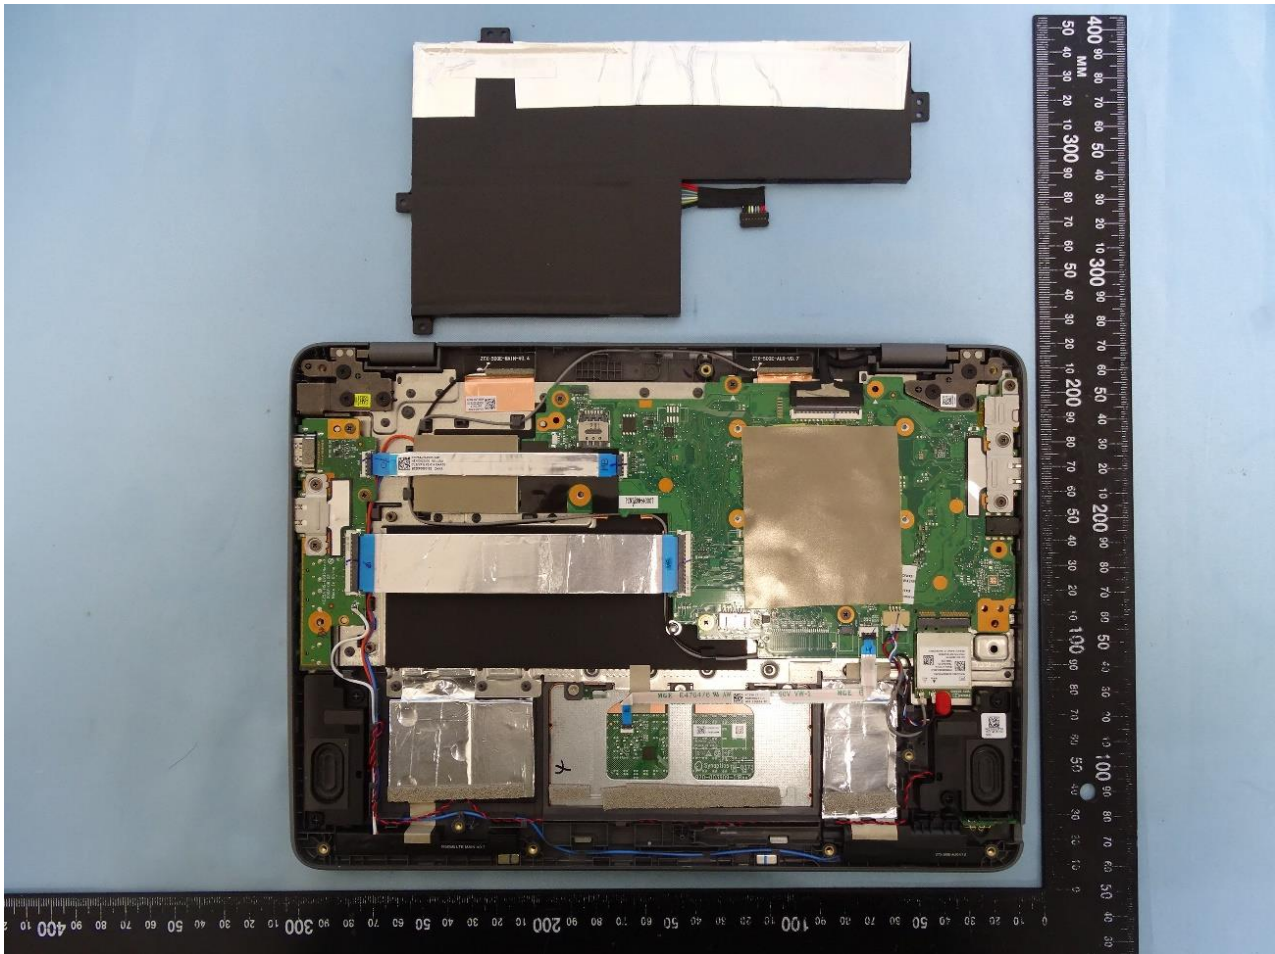

3. Internal Photograph of EUT

Brand Name: Lenovo / Model Name: Lenovo 500e Yoga Chromebook Gen 4

Luxshare-ICT Antenna

With WLAN Module (AX211NGW)

With WLAN Module (MT7921)

WWAN Main Antenna

WWAN Aux. Antenna

WLAN Main Antenna

WLAN Aux. and Bluetooth Antenna

ZTX Antenna

With WLAN Module (MT7921)

WWAN Main Antenna

WWAN Aux. Antenna

WLAN Main Antenna

WLAN Aux. and Bluetooth Antenna