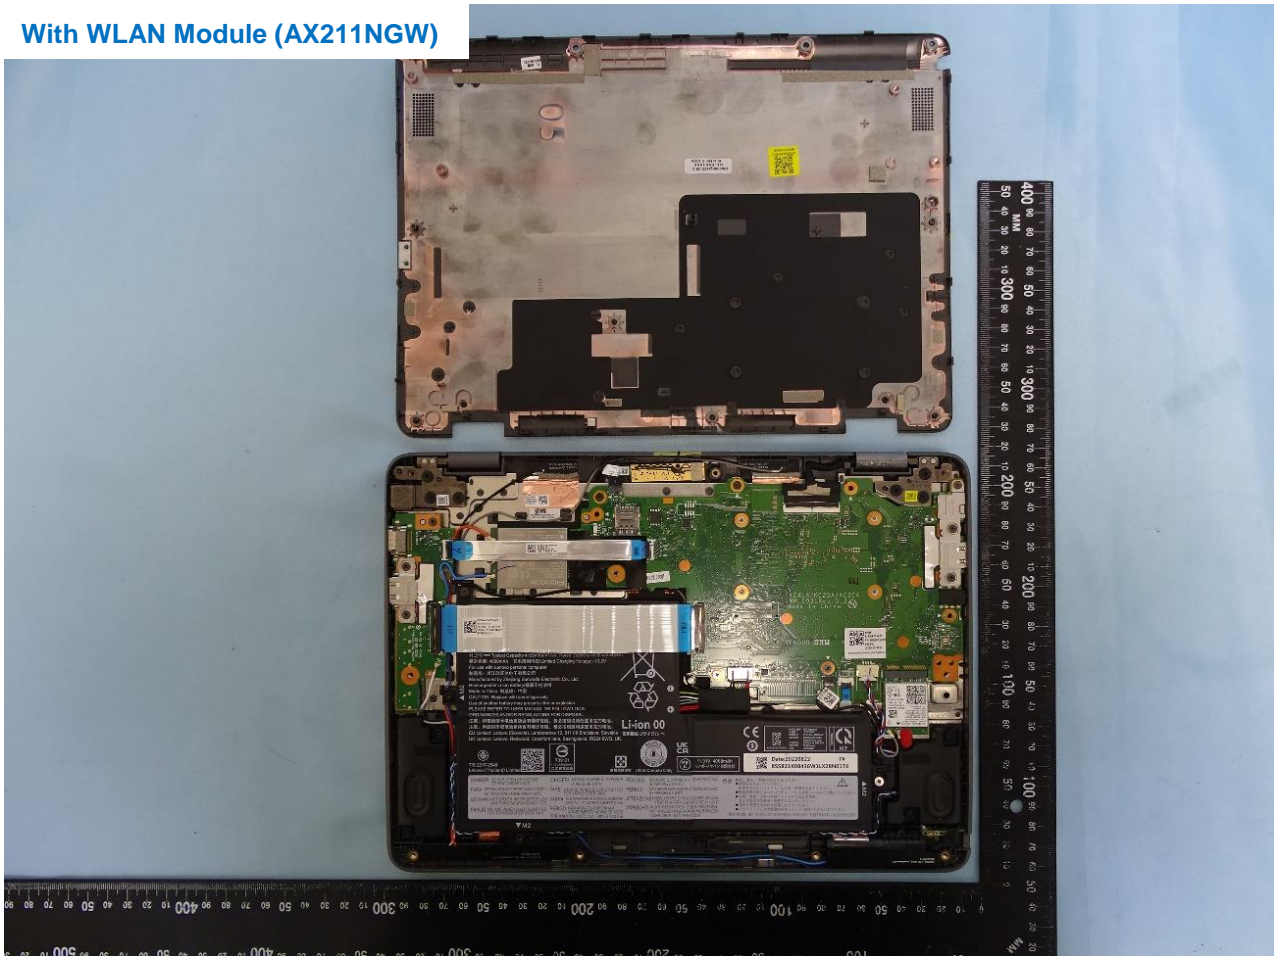

3. Internal Photograph of EUT

Brand Name: Lenovo / Model Name: Lenovo 500e Yoga Chromebook Gen 4

Luxshare-ICT Antenna

With WLAN Module (AX211NGW)

With WLAN Module (MT7921)

WWAN Main Antenna

WWAN Aux. Antenna

WLAN Main Antenna

WLAN Aux. and Bluetooth Antenna

ZTX Antenna

With WLAN Module (MT7921)

WWAN Main Antenna

WWAN Aux. Antenna

WLAN Main Antenna

WLAN Aux. and Bluetooth Antenna