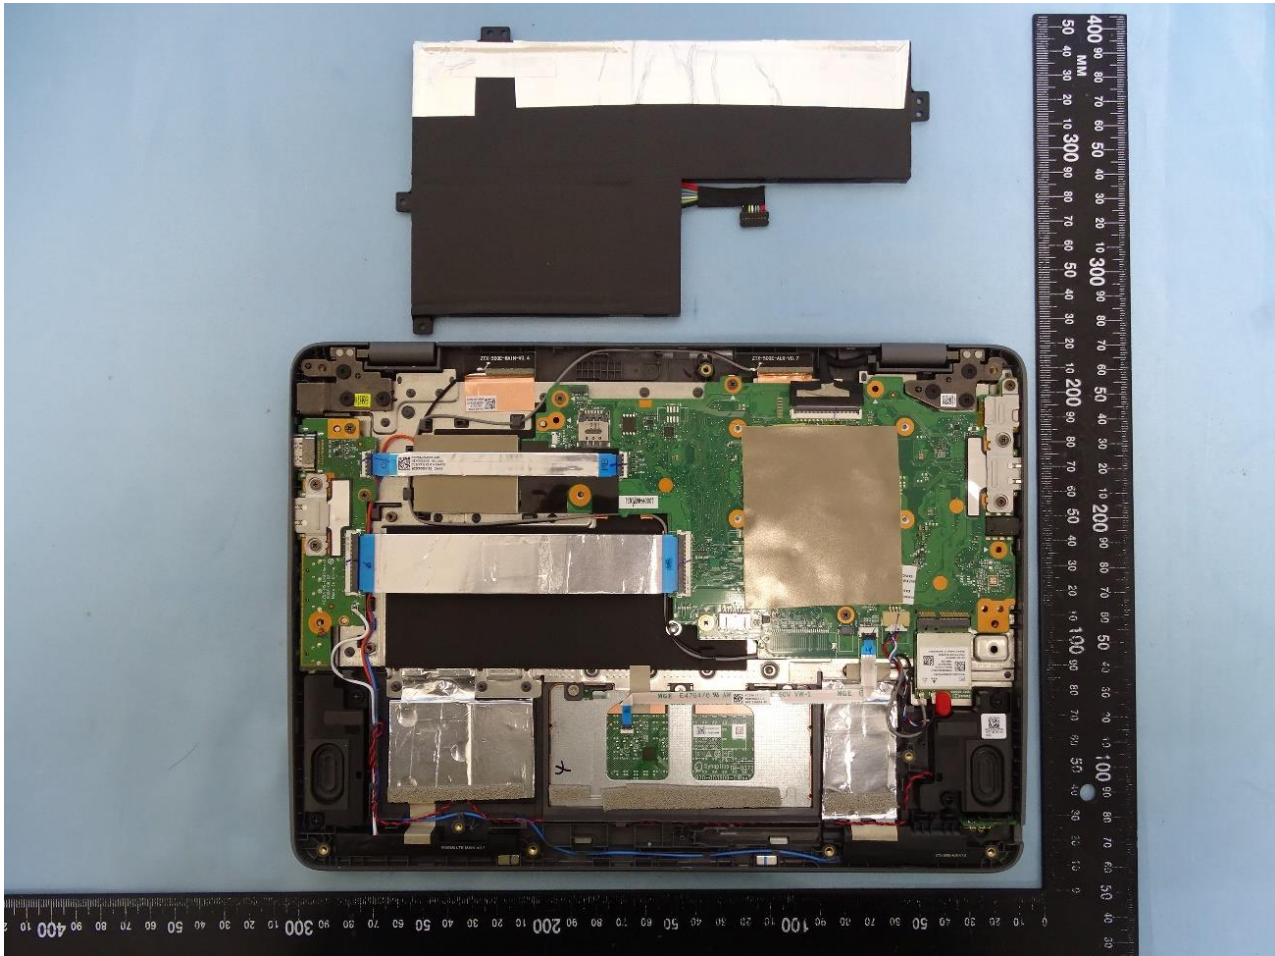

3. Internal Photograph of EUT

Brand Name: Lenovo / Model Name: Lenovo 500e Yoga Chromebook Gen 4

Luxshare-ICT Antenna

With WLAN Module (AX211NGW)

With WLAN Module (MT7921)

WWAN Main Antenna

WWAN Aux. Antenna

WLAN Main Antenna

WLAN Aux. and Bluetooth Antenna

ZTX Antenna

With WLAN Module (MT7921)

WWAN Main Antenna

WWAN Aux. Antenna

WLAN Main Antenna

WLAN Aux. and Bluetooth Antenna