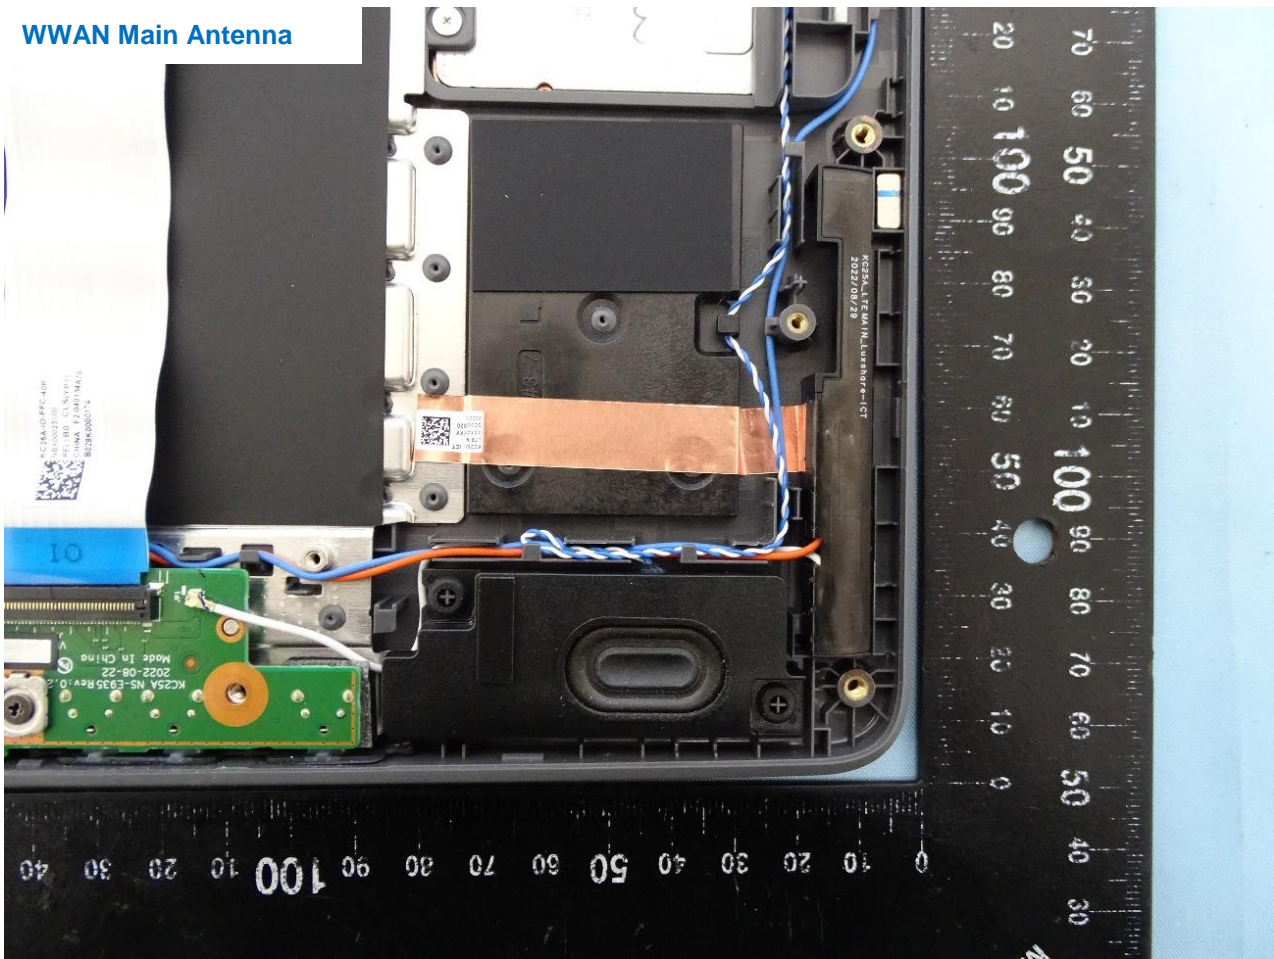

3. Internal Photograph of EUT

Brand Name: Lenovo / Model Name: Lenovo 500e Yoga Chromebook Gen 4

Luxshare-ICT Antenna

With WLAN Module (AX211NGW)

With WLAN Module (MT7921)

WWAN Main Antenna

WWAN Aux. Antenna

WLAN Main Antenna

WLAN Aux. and Bluetooth Antenna

ZTX Antenna

With WLAN Module (MT7921)

WWAN Main Antenna

WWAN Aux. Antenna

WLAN Main Antenna

WLAN Aux. and Bluetooth Antenna