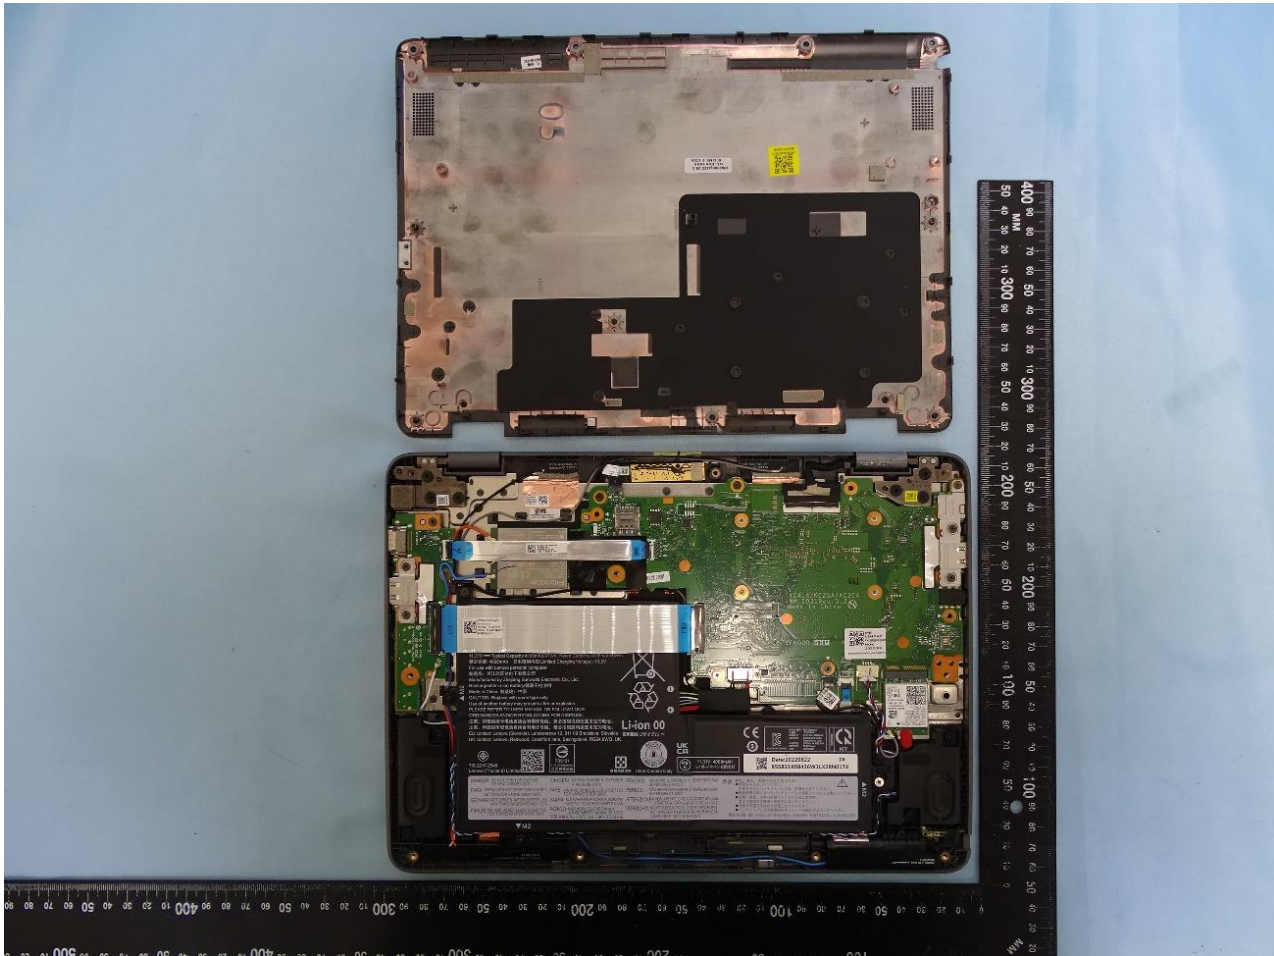

3. Internal Photograph of EUT

Brand Name: Lenovo / Model Name: Lenovo 500e Yoga Chromebook Gen 4

Luxshare-ICT Antenna

With WLAN Module (AX211NGW)

With WLAN Module (MT7921)

WWAN Main Antenna

WWAN Aux. Antenna

WLAN Main Antenna

WLAN Aux. and Bluetooth Antenna

ZTX Antenna

With WLAN Module (MT7921)

WWAN Main Antenna

WWAN Aux. Antenna

WLAN Main Antenna

WLAN Aux. and Bluetooth Antenna