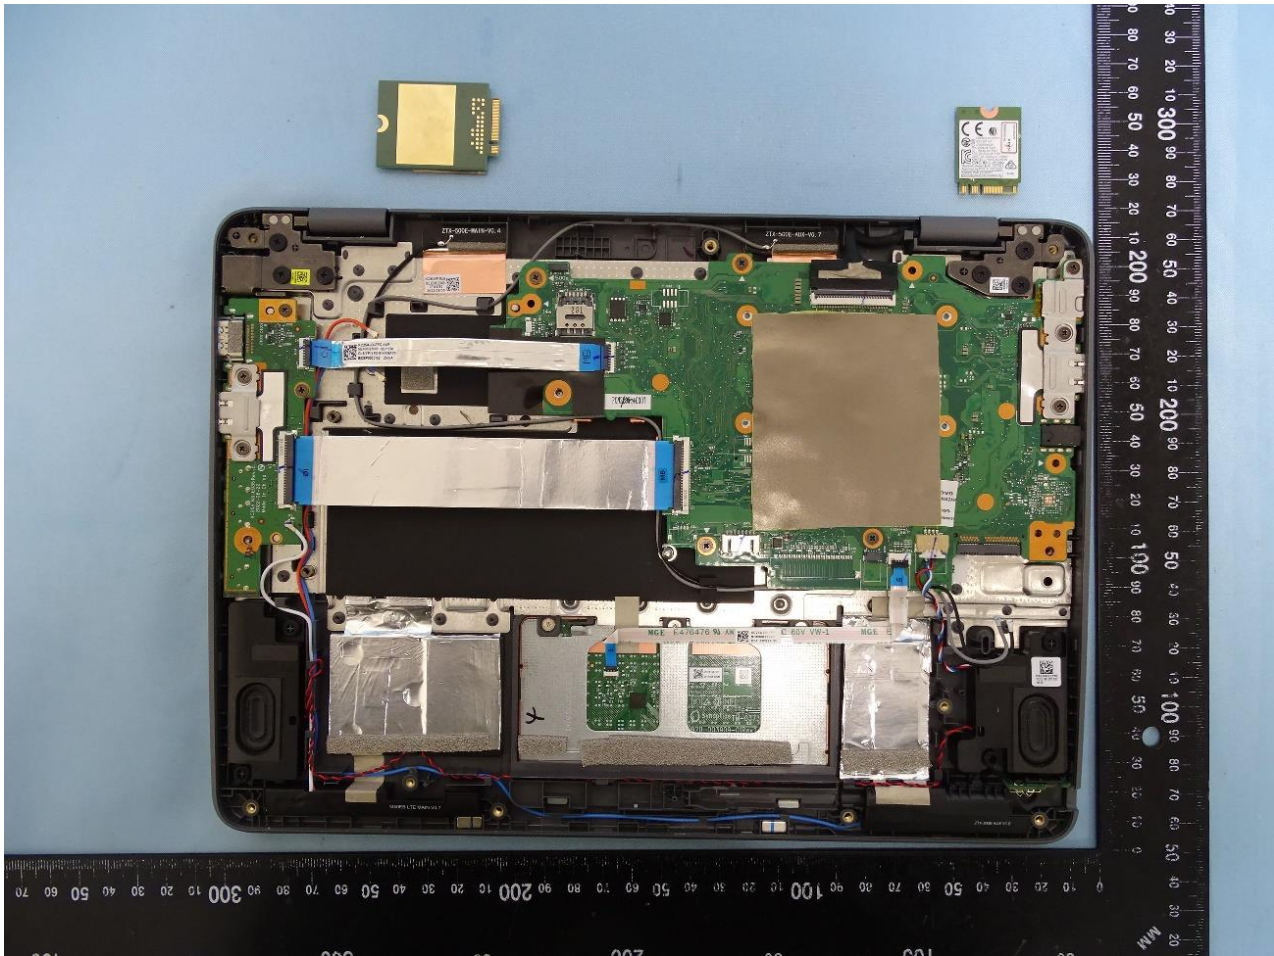

3. Internal Photograph of EUT

Brand Name: Lenovo / Model Name: Lenovo 500e Yoga Chromebook Gen 4

Luxshare-ICT Antenna

With WLAN Module (AX211NGW)

With WLAN Module (MT7921)

WWAN Main Antenna

WWAN Aux. Antenna

WLAN Main Antenna

WLAN Aux. and Bluetooth Antenna

ZTX Antenna

With WLAN Module (MT7921)

WWAN Main Antenna

WWAN Aux. Antenna

WLAN Main Antenna

WLAN Aux. and Bluetooth Antenna