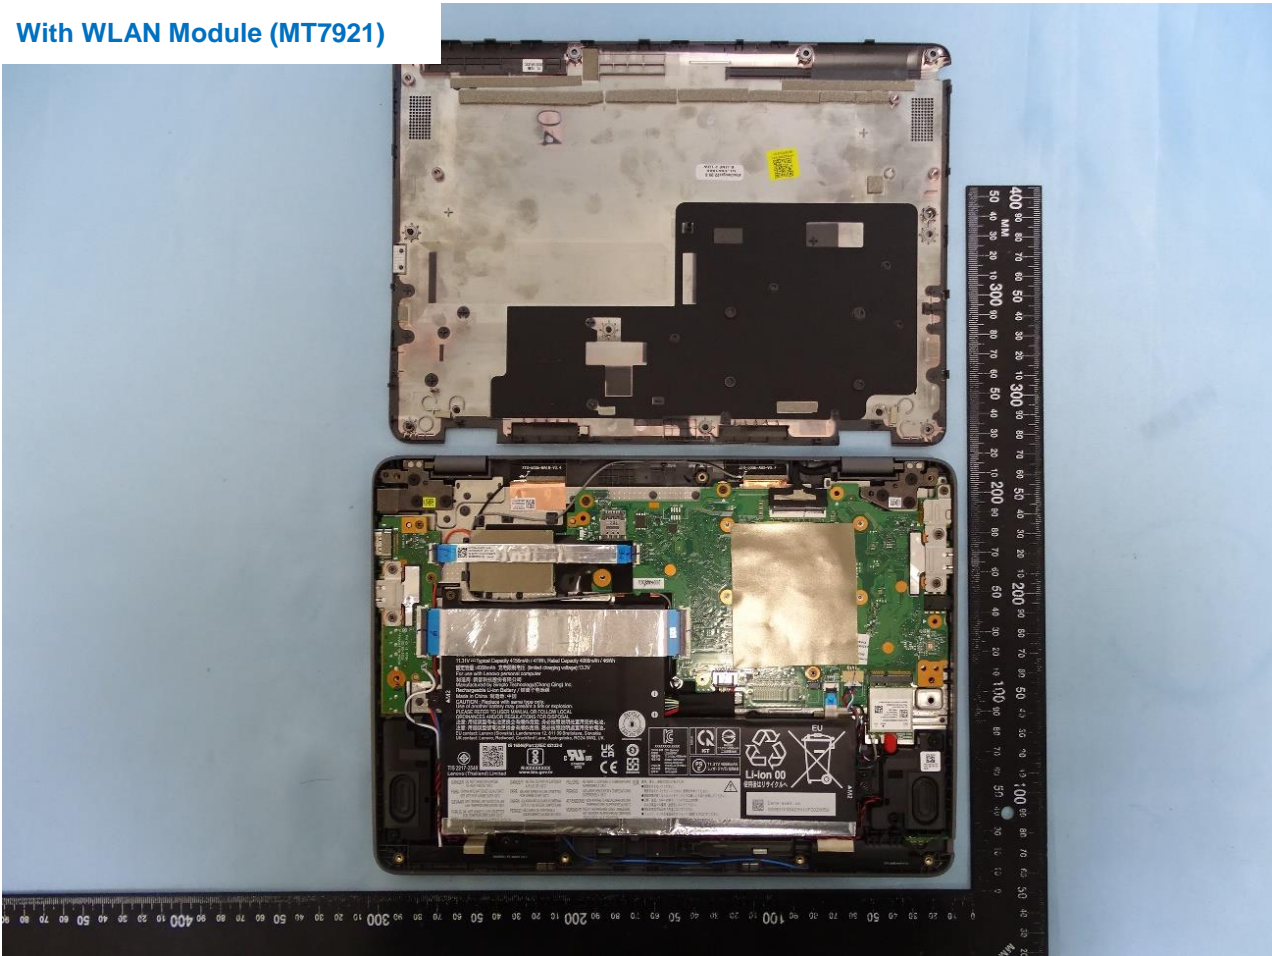

3. Internal Photograph of EUT

Brand Name: Lenovo / Model Name: Lenovo 500e Yoga Chromebook Gen 4

Luxshare-ICT Antenna

With WLAN Module (AX211NGW)

With WLAN Module (MT7921)

WWAN Main Antenna

WWAN Aux. Antenna

WLAN Main Antenna

WLAN Aux. and Bluetooth Antenna

ZTX Antenna

With WLAN Module (MT7921)

WWAN Main Antenna

WWAN Aux. Antenna

WLAN Main Antenna

WLAN Aux. and Bluetooth Antenna