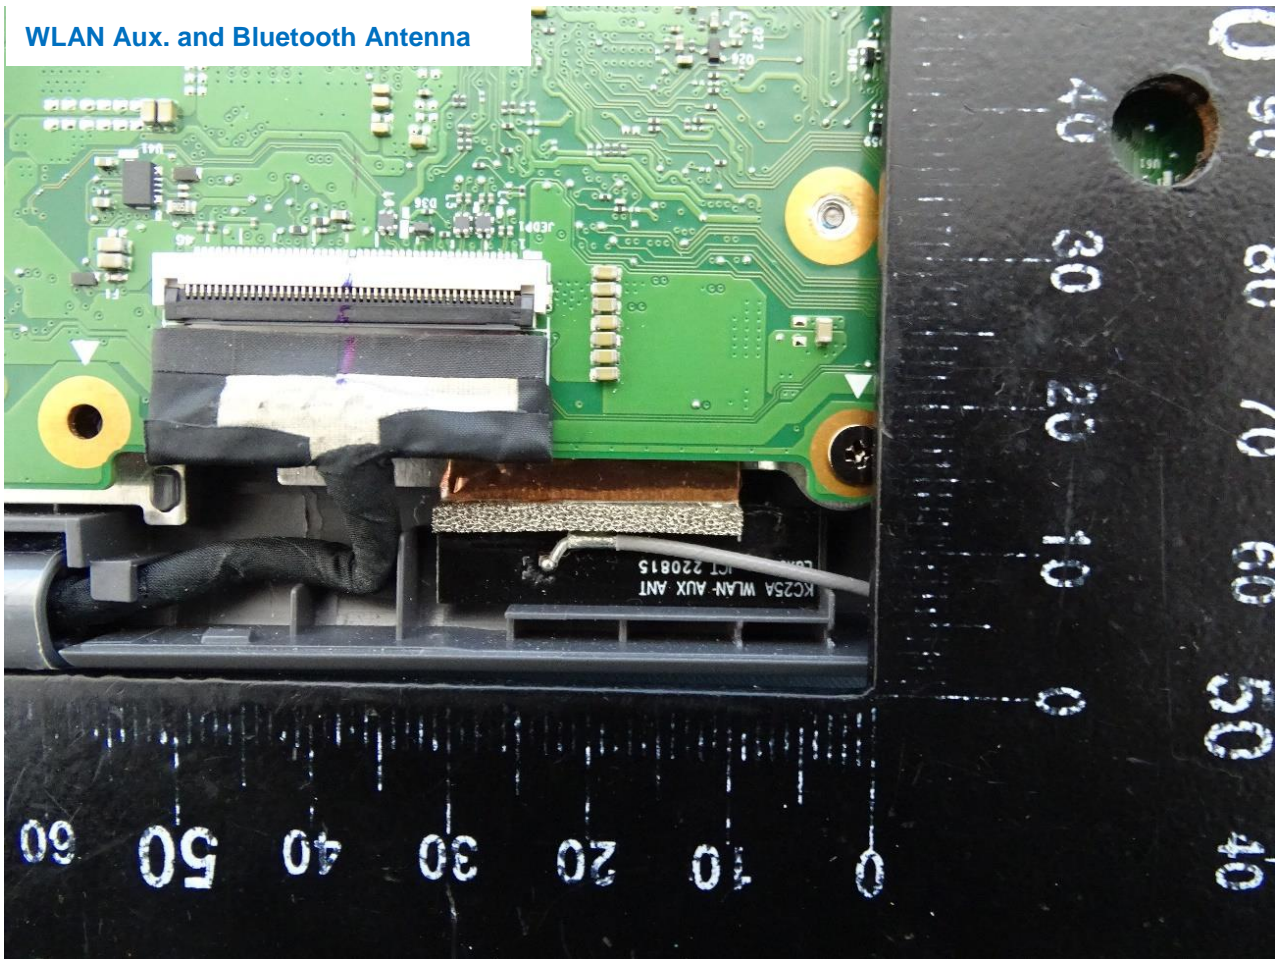

3. Internal Photograph of EUT

Brand Name: Lenovo / Model Name: Lenovo 500e Yoga Chromebook Gen 4

Luxshare-ICT Antenna

With WLAN Module (AX211NGW)

With WLAN Module (MT7921)

WWAN Main Antenna

WWAN Aux. Antenna

WLAN Main Antenna

WLAN Aux. and Bluetooth Antenna

ZTX Antenna

With WLAN Module (MT7921)

WWAN Main Antenna

WWAN Aux. Antenna

WLAN Main Antenna

WLAN Aux. and Bluetooth Antenna