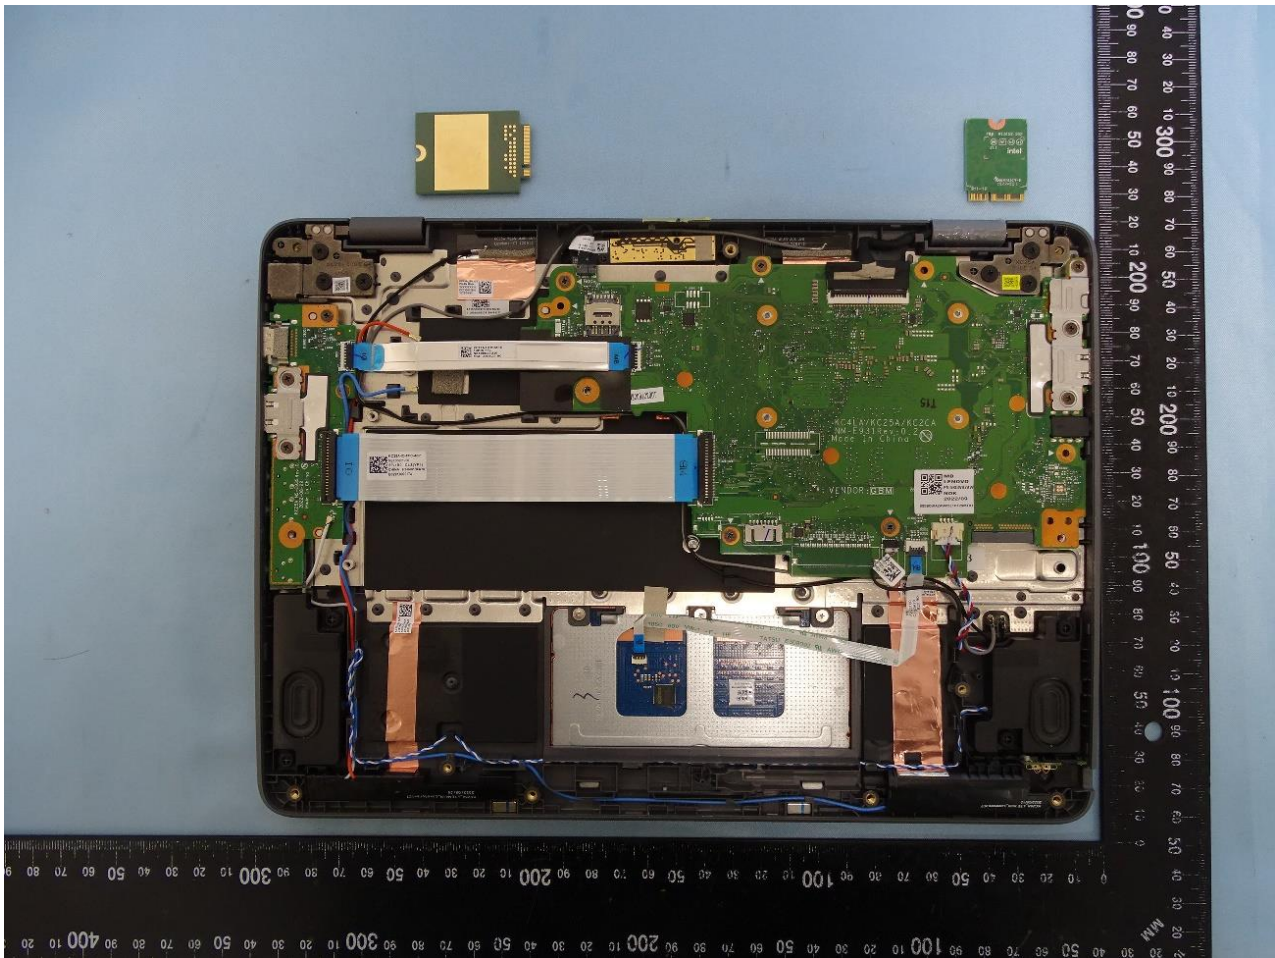

3. Internal Photograph of EUT

Brand Name: Lenovo / Model Name: Lenovo 500e Yoga Chromebook Gen 4

Luxshare-ICT Antenna

With WLAN Module (AX211NGW)

With WLAN Module (MT7921)

WWAN Main Antenna

WWAN Aux. Antenna

WLAN Main Antenna

WLAN Aux. and Bluetooth Antenna

ZTX Antenna

With WLAN Module (MT7921)

WWAN Main Antenna

WWAN Aux. Antenna

WLAN Main Antenna

WLAN Aux. and Bluetooth Antenna