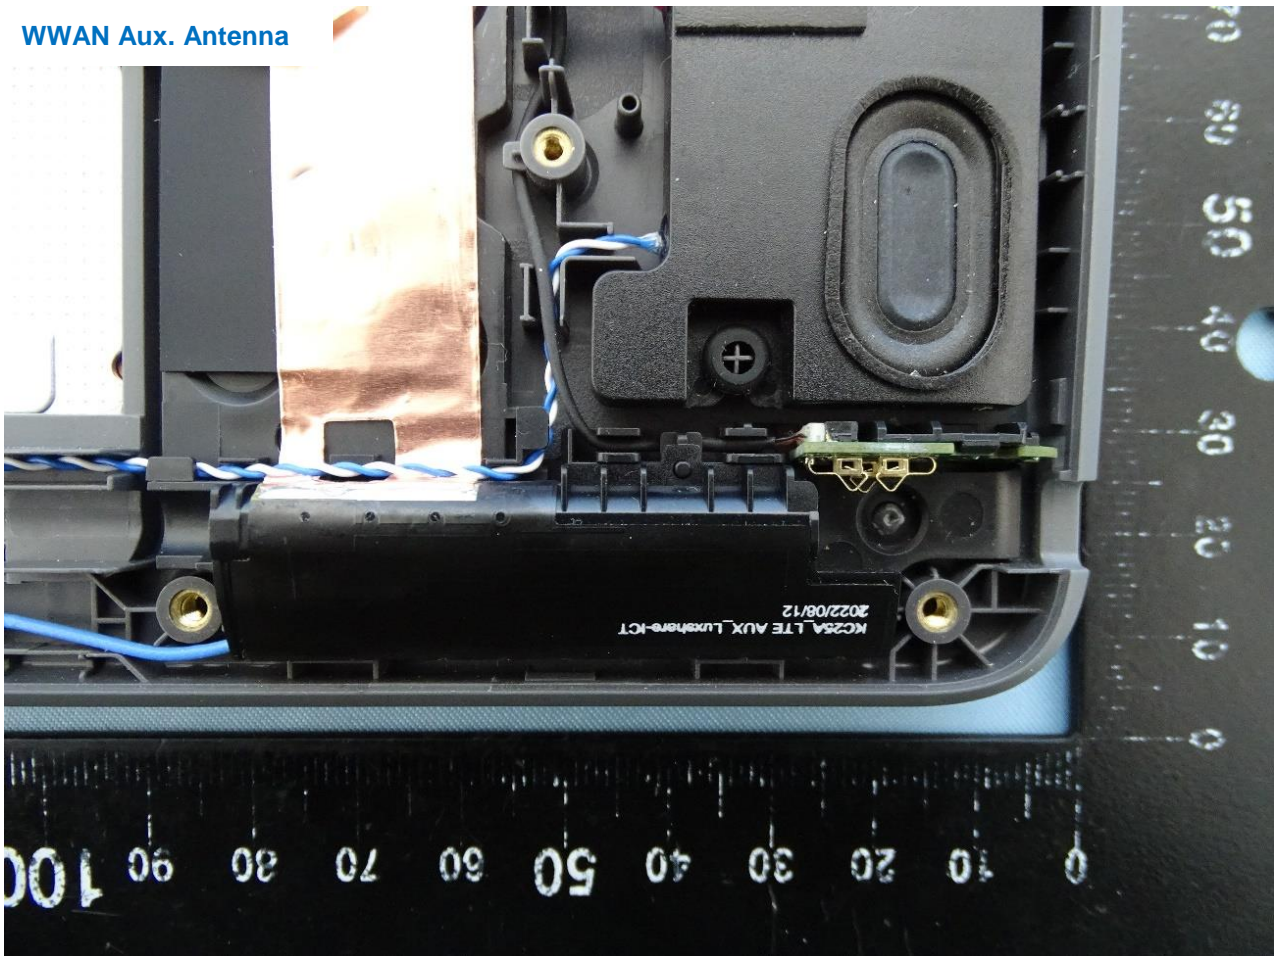

3. Internal Photograph of EUT

Brand Name: Lenovo / Model Name: Lenovo 500e Yoga Chromebook Gen 4

Luxshare-ICT Antenna

With WLAN Module (AX211NGW)

With WLAN Module (MT7921)

WWAN Main Antenna

WWAN Aux. Antenna