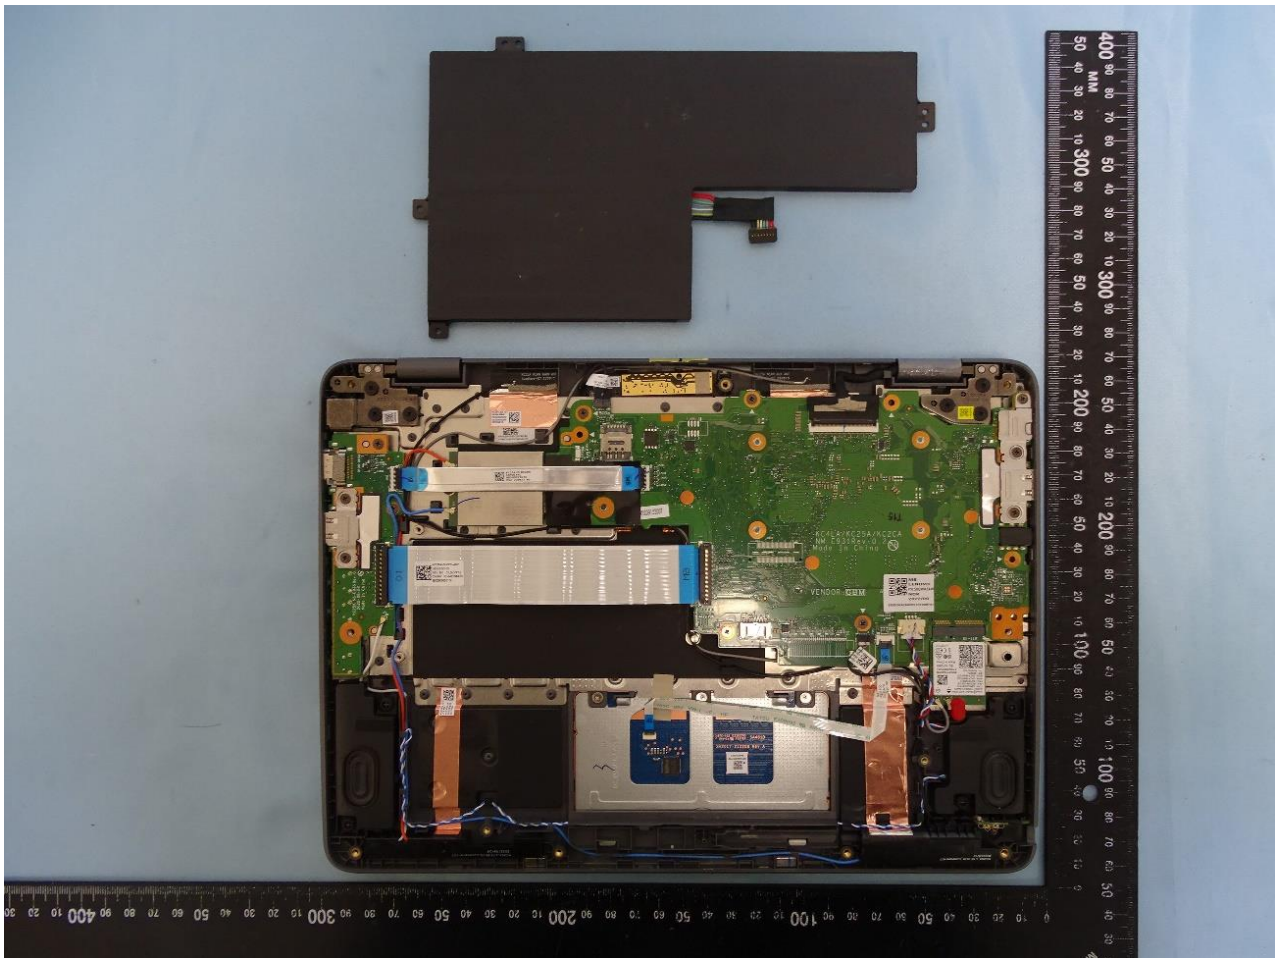

3. Internal Photograph of EUT

Brand Name: Lenovo / Model Name: Lenovo 500e Yoga Chromebook Gen 4

Luxshare-ICT Antenna

With WLAN Module (AX211NGW)

With WLAN Module (MT7921)

WWAN Main Antenna

WWAN Aux. Antenna

WLAN Main Antenna

WLAN Aux. and Bluetooth Antenna

ZTX Antenna

With WLAN Module (MT7921)

WWAN Main Antenna

WWAN Aux. Antenna

WLAN Main Antenna

WLAN Aux. and Bluetooth Antenna