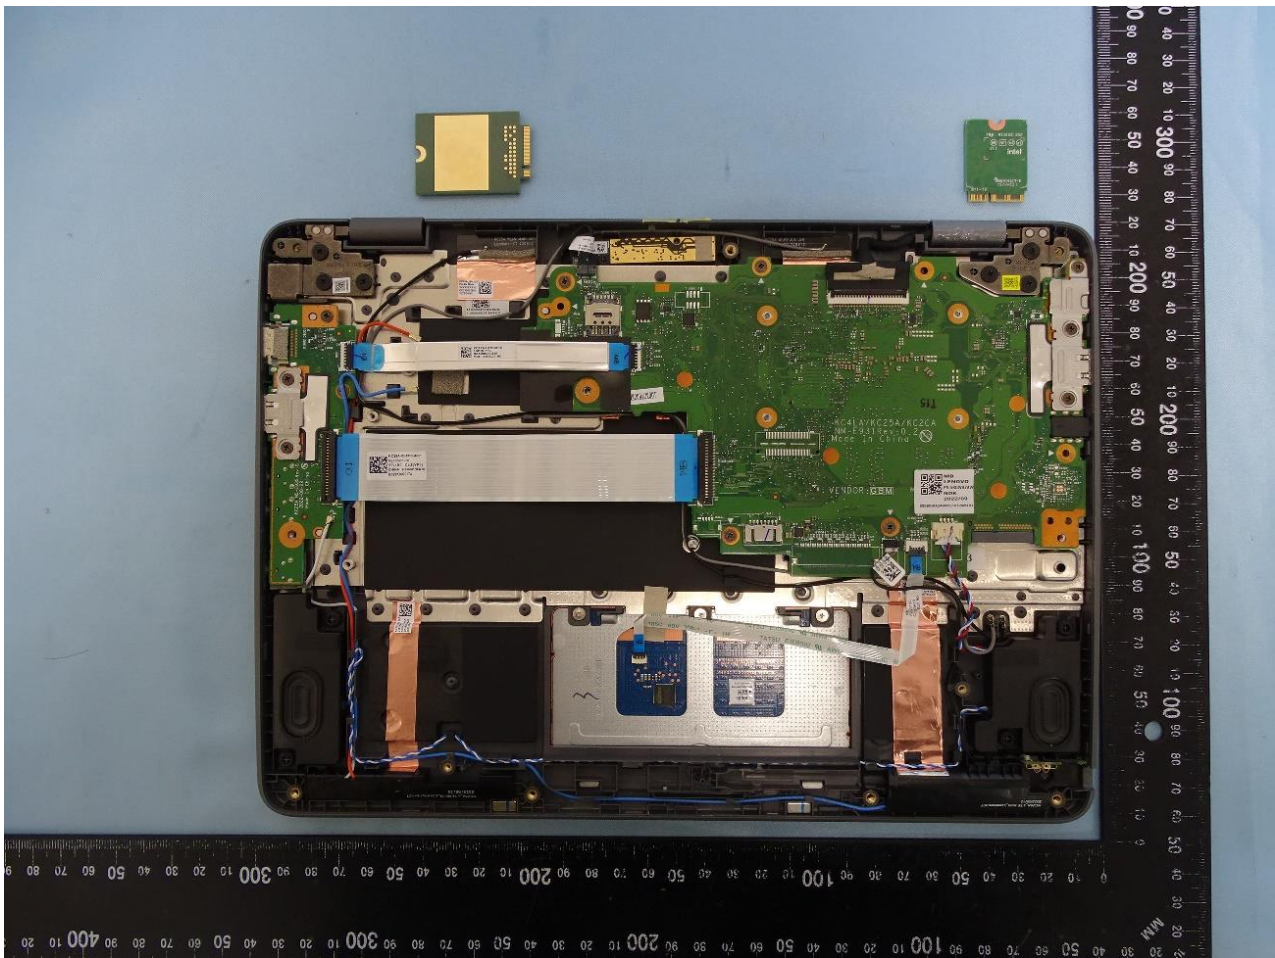

3. Internal Photograph of EUT

Brand Name: Lenovo / Model Name: Lenovo 500e Yoga Chromebook Gen 4

Luxshare-ICT Antenna

With WLAN Module (AX211NGW)

With WLAN Module (MT7921)

WWAN Main Antenna

WWAN Aux. Antenna

WLAN Main Antenna

WLAN Aux. and Bluetooth Antenna

ZTX Antenna

With WLAN Module (MT7921)

WWAN Main Antenna

WWAN Aux. Antenna

WLAN Main Antenna

WLAN Aux. and Bluetooth Antenna