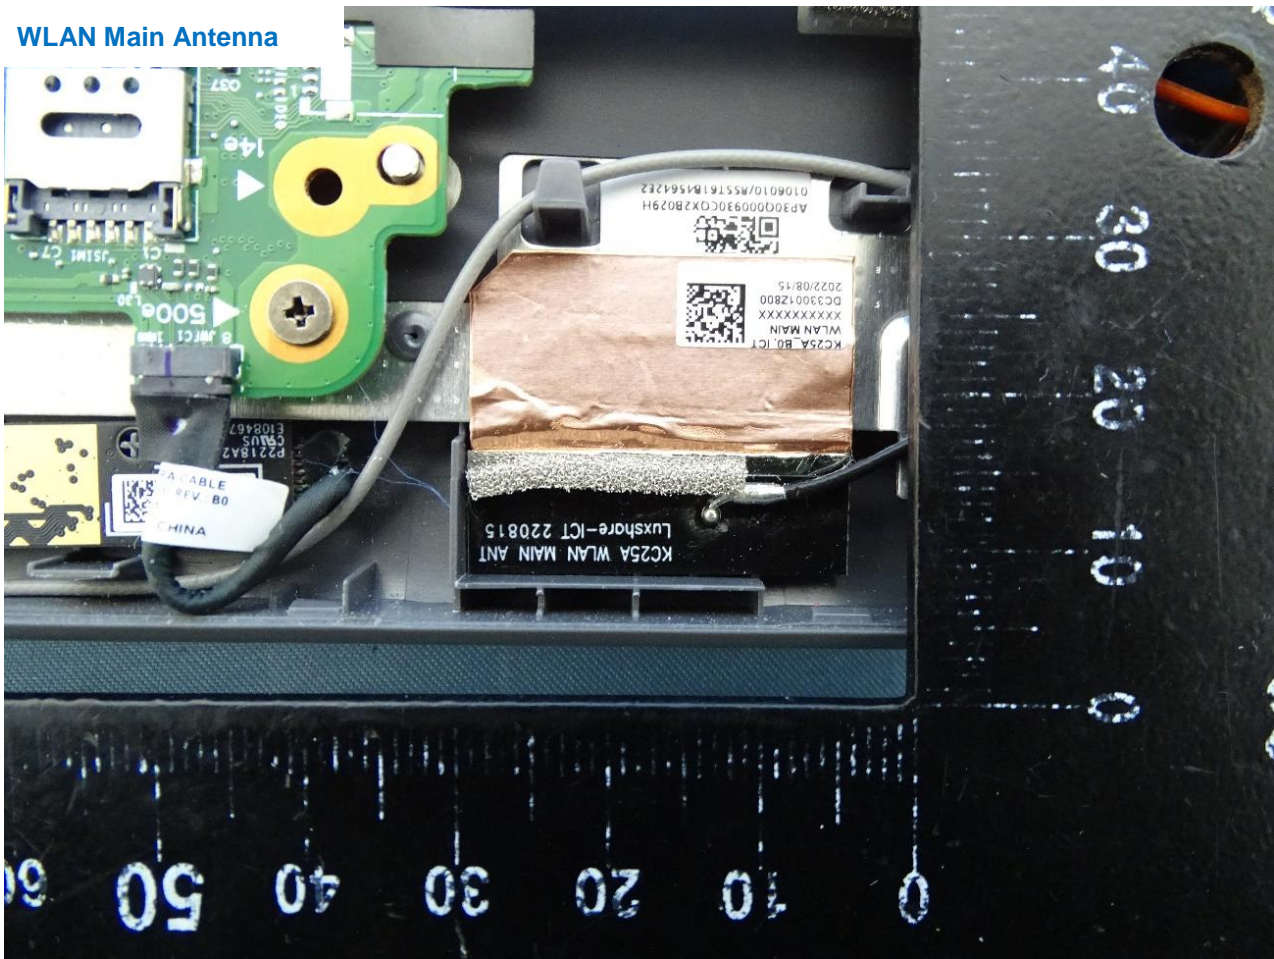

3. Internal Photograph of EUT

Brand Name: Lenovo / Model Name: Lenovo 500e Yoga Chromebook Gen 4

Luxshare-ICT Antenna

With WLAN Module (AX211NGW)

With WLAN Module (MT7921)

WWAN Main Antenna

WWAN Aux. Antenna

WLAN Main Antenna

WLAN Aux. and Bluetooth Antenna

ZTX Antenna

With WLAN Module (MT7921)

WWAN Main Antenna

WWAN Aux. Antenna

WLAN Main Antenna

WLAN Aux. and Bluetooth Antenna