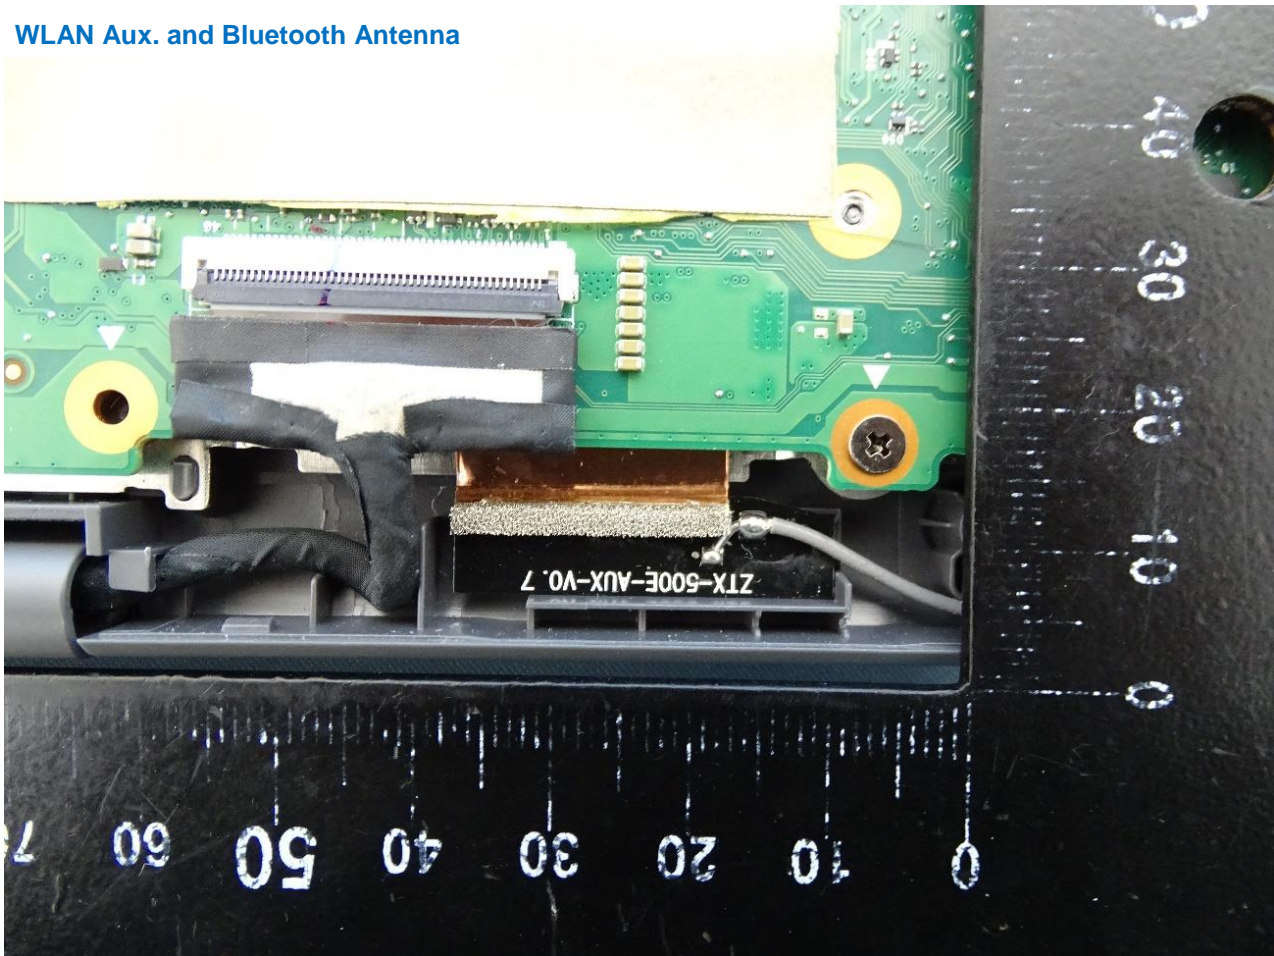

3. Internal Photograph of EUT

Brand Name: Lenovo / Model Name: Lenovo 500e Yoga Chromebook Gen 4

Luxshare-ICT Antenna

With WLAN Module (AX211NGW)

With WLAN Module (MT7921)

WWAN Main Antenna

WWAN Aux. Antenna

WLAN Main Antenna

WLAN Aux. and Bluetooth Antenna

ZTX Antenna

With WLAN Module (MT7921)

WWAN Main Antenna

WWAN Aux. Antenna

WLAN Main Antenna

WLAN Aux. and Bluetooth Antenna