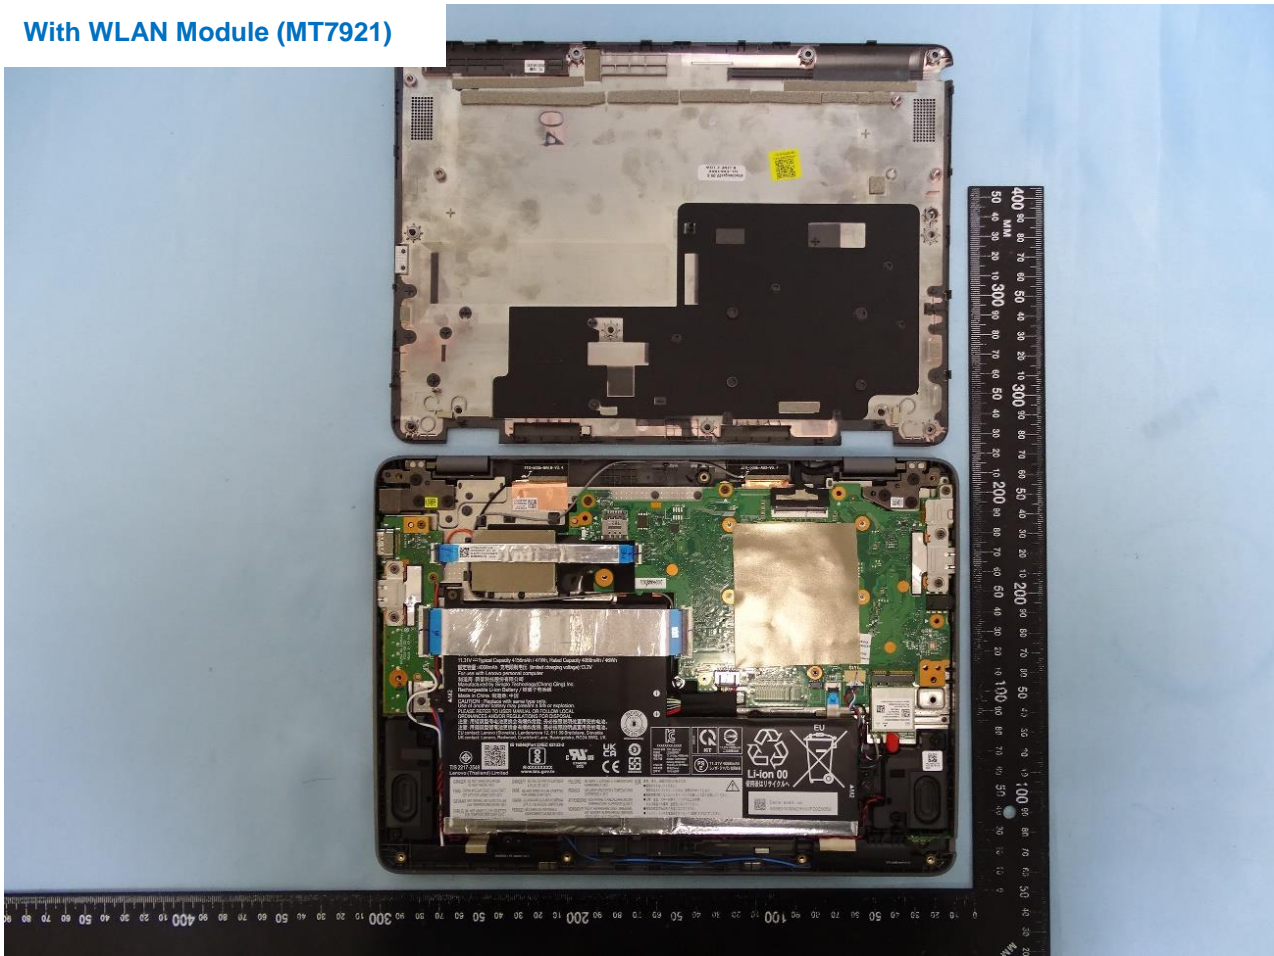

3. Internal Photograph of EUT

Brand Name: Lenovo / Model Name: Lenovo 500e Yoga Chromebook Gen 4

Luxshare-ICT Antenna

With WLAN Module (AX211NGW)

With WLAN Module (MT7921)

WWAN Main Antenna

WWAN Aux. Antenna

WLAN Main Antenna

WLAN Aux. and Bluetooth Antenna

ZTX Antenna

With WLAN Module (MT7921)

WWAN Main Antenna

WWAN Aux. Antenna

WLAN Main Antenna

WLAN Aux. and Bluetooth Antenna