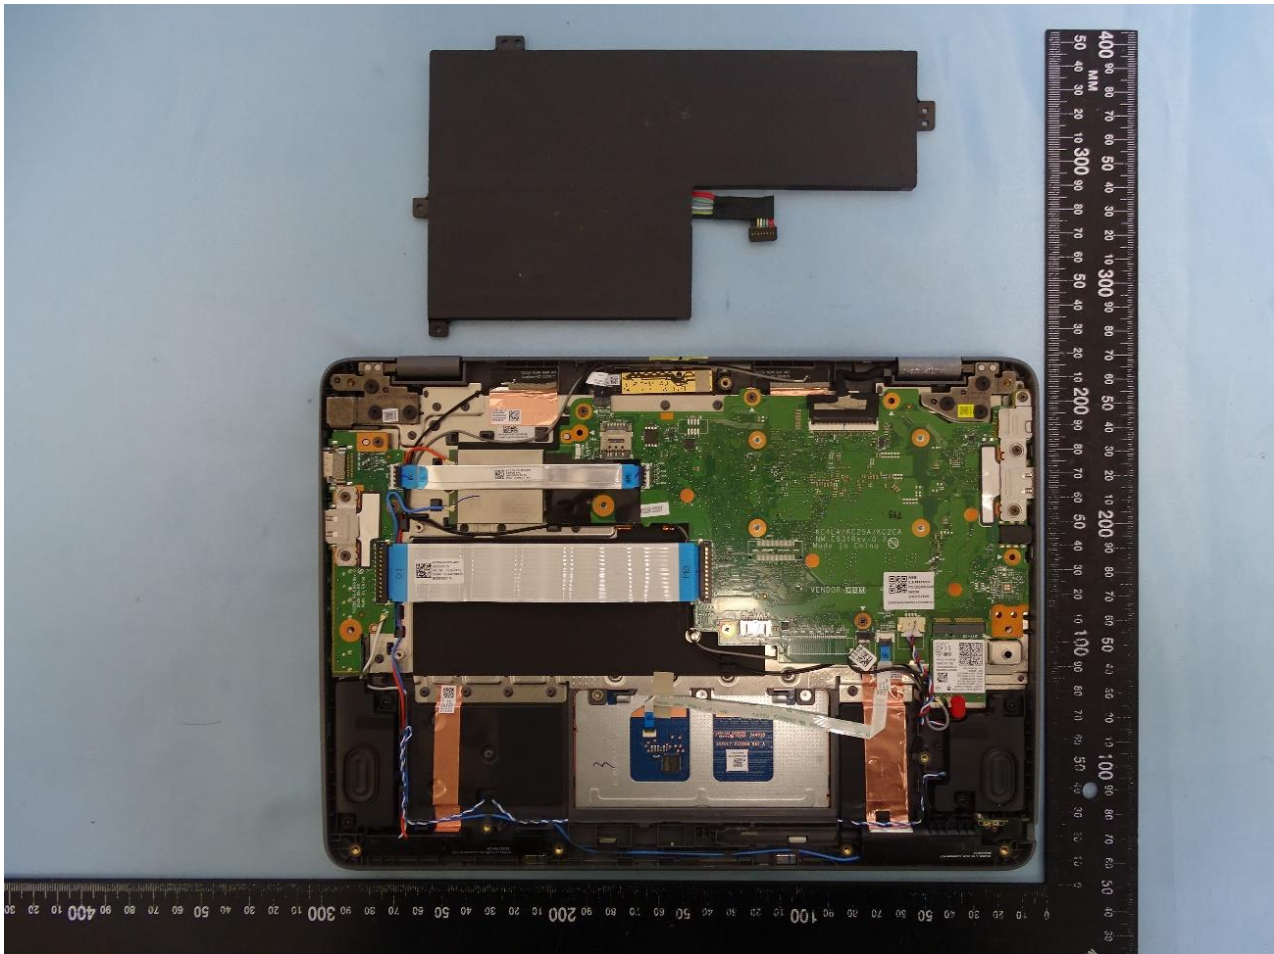

3. Internal Photograph of EUT

Brand Name: Lenovo / Model Name: Lenovo 500e Yoga Chromebook Gen 4

Luxshare-ICT Antenna

With WLAN Module (AX211NGW)

With WLAN Module (MT7921)

WWAN Main Antenna

WWAN Aux. Antenna

WLAN Main Antenna

WLAN Aux. and Bluetooth Antenna

ZTX Antenna

With WLAN Module (MT7921)

WWAN Main Antenna

WWAN Aux. Antenna

WLAN Main Antenna

WLAN Aux. and Bluetooth Antenna