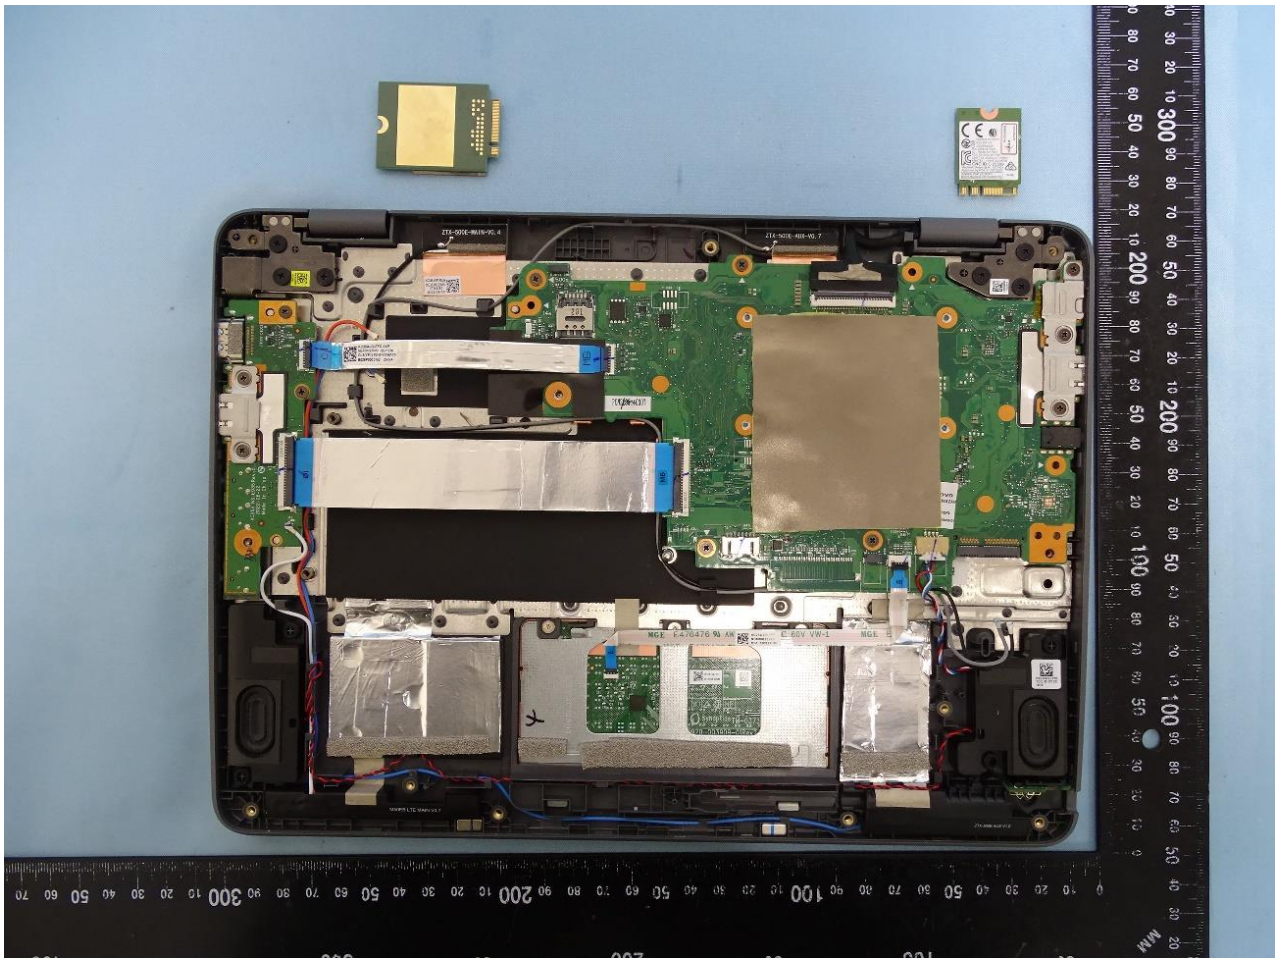

3. Internal Photograph of EUT

Brand Name: Lenovo / Model Name: Lenovo 500e Yoga Chromebook Gen 4

Luxshare-ICT Antenna

With WLAN Module (AX211NGW)

With WLAN Module (MT7921)

WWAN Main Antenna

WWAN Aux. Antenna

WLAN Main Antenna

WLAN Aux. and Bluetooth Antenna

ZTX Antenna

With WLAN Module (MT7921)

WWAN Main Antenna

WWAN Aux. Antenna

WLAN Main Antenna

WLAN Aux. and Bluetooth Antenna