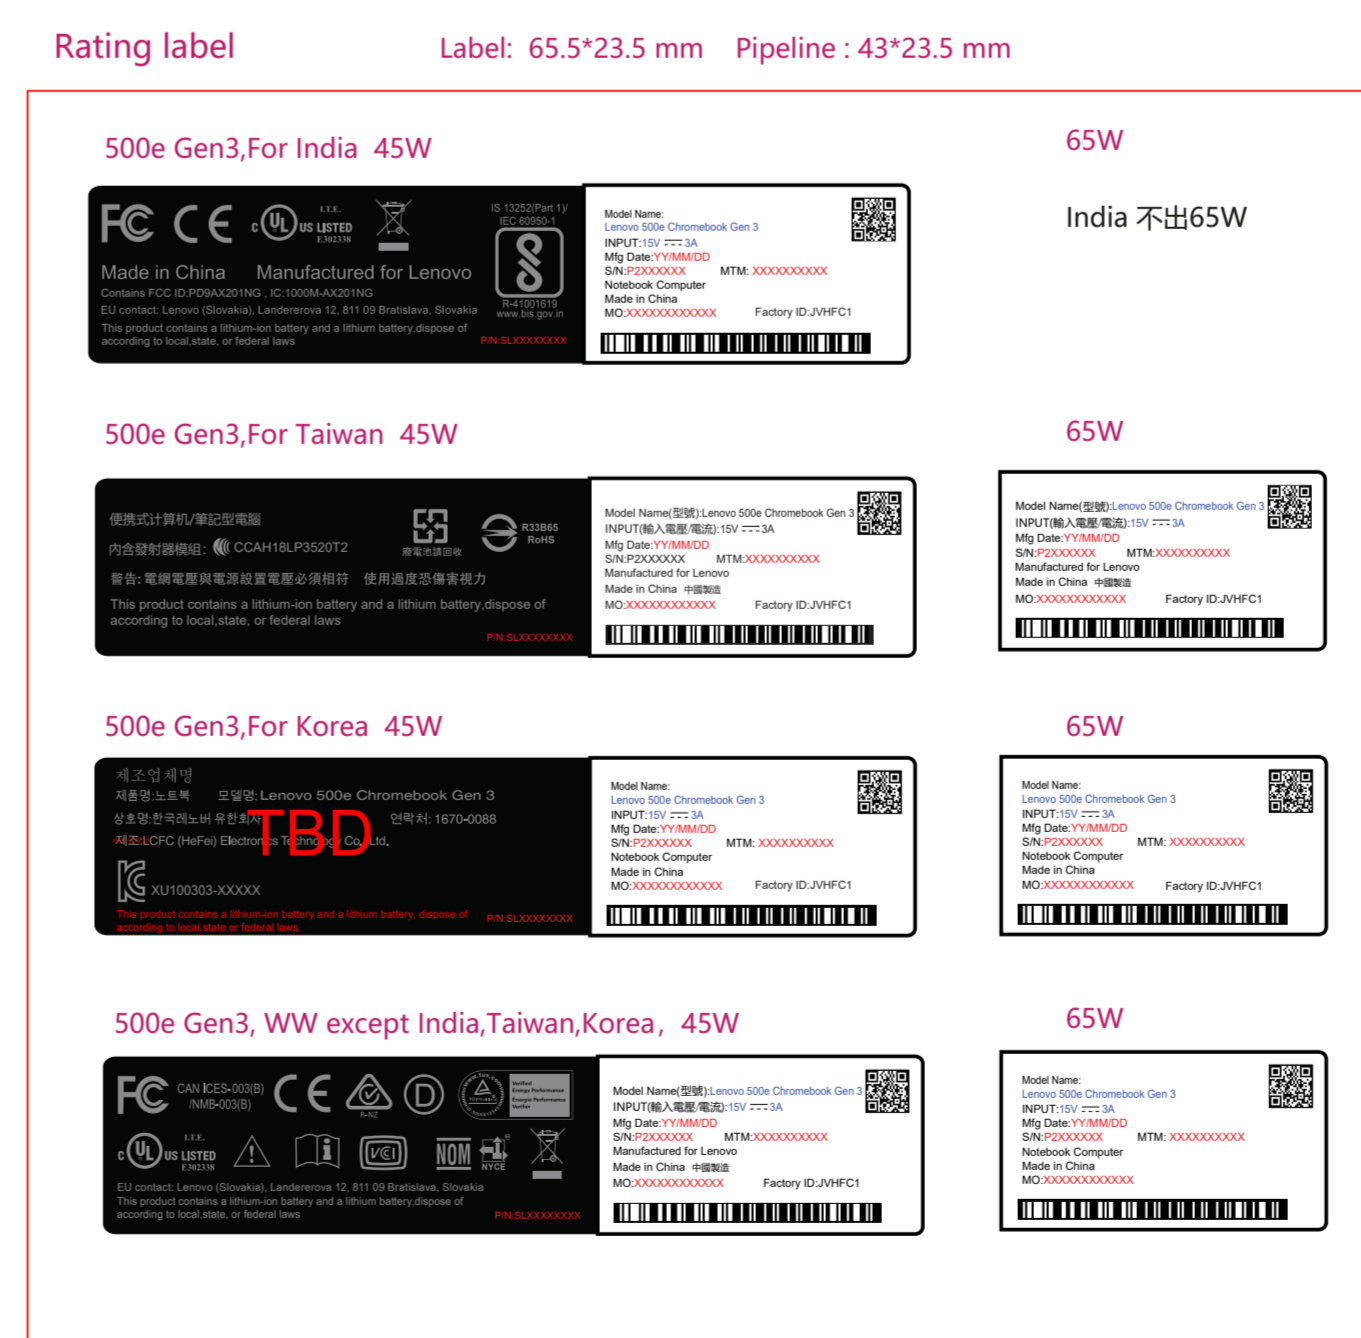

500e Chromebook Gen3 <HC15A> system label location

100%

V00	DE	Mingxuan_Song
21-01/XX	DL	Qianz_Zhang

Version	Description	Date	Remark
V0.1	/	20XX/XX/XX	V0.7 20210315 Update 65w rating print & 65W argentina adapter label
V0.2	Add TCO label on C cover according to PCR		
V0.3	Add CO2 label on C cover according to PCR		
V0.4	Add intel label/TW&Korea Rating label		
V0.5	Add Japan WW/WL ID Label, Update WW rating label	2021/03/05	
V0.6	Delete Thailand NBTC label / Delete India 65W rating printing label change N mark to D mark	2021/03/10	

A cover

B cover

C cover(for chrome)

D cover

M/N: LN500CG3

FCC ID: 2AJN7-LN500CG3 , IC : 21863-LN500CG3

Contains FCC ID: TX2-RTL8822CE , IC: 6317A-RTL8822CE

P/N:SL11D53437