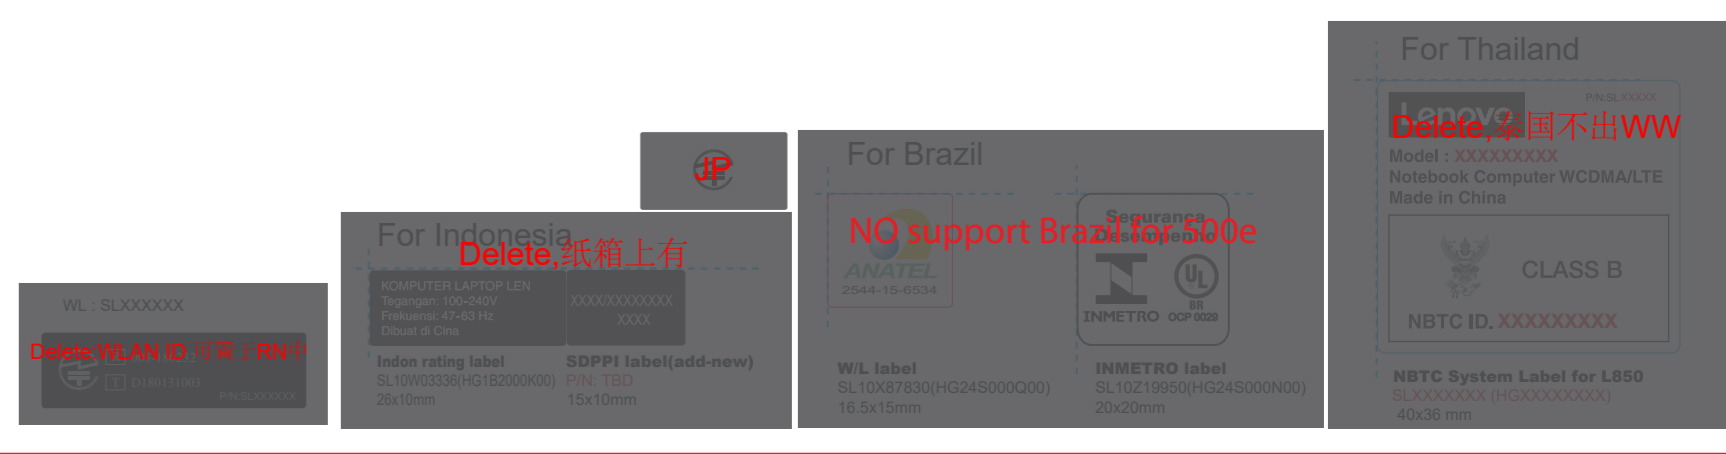

500e Chromebook Gen3 <HC15A> system label location

100%

V00	DE	Mingxuan_Song
21-01/XX	DL	Qianz_Zhang

Version	Description	Date	Remark
V0.1	/	20XX/XX/XX	V0.7 20210315 Update 65w rating print & 65W argentina adapter label
V0.2	Add TCO label on C cover according to PCR		
V0.3	Add CO2 label on C cover according to PCR		
V0.4	Add intel label/TW&Korea Rating label		
V0.5	Add Japan WW/WL ID Label, Update WW rating label	2021/03/05	
V0.6	Delete Thailand NBTC label / Delete India 65W rating printing label change N mark to D mark	2021/03/10	

A cover

B cover

C cover(for chrome)

D cover

M/N: LN500CG3

FCC ID: 2AJN7-LN500CG3 , IC : 21863-LN500CG3

Contains FCC ID: TX2-RTL8822CE , IC: 6317A-RTL8822CE

P/N:SL11D53437