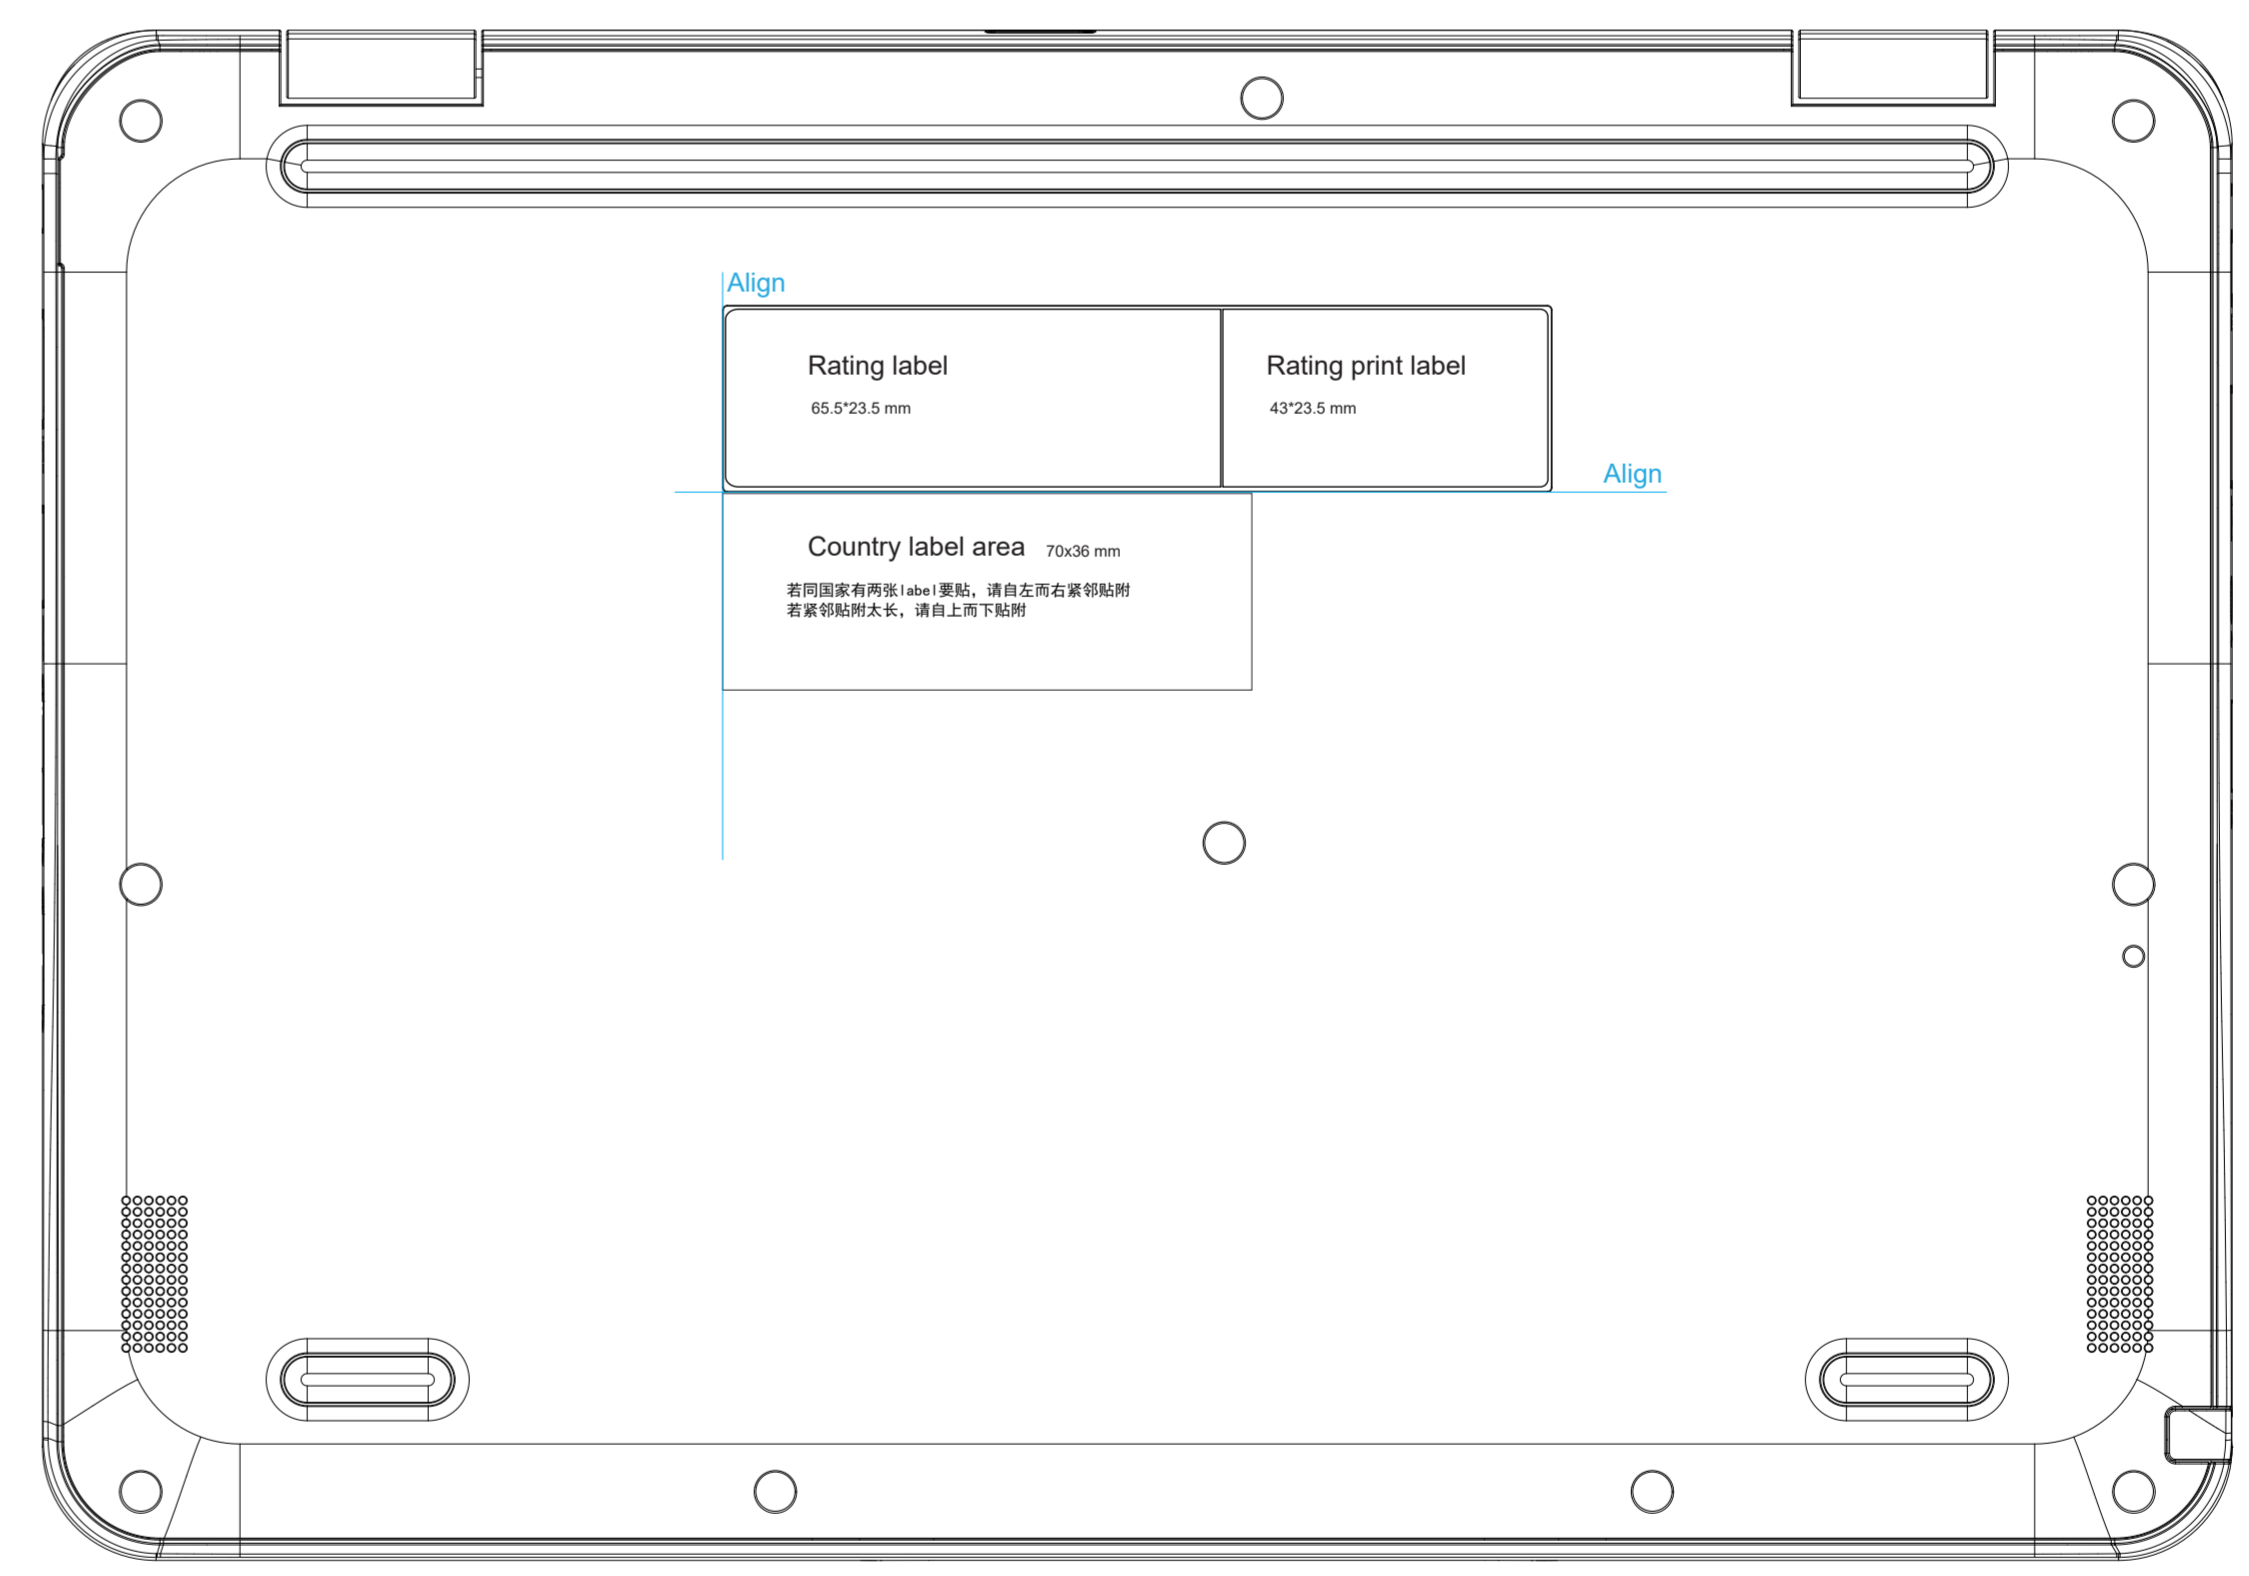

A cover

B cover

C cover(for chrome)

D cover

M/N: LN500CG3

FCC ID: 2AJN7-LN500CG3 , IC : 21863-LN500CG3

Contains FCC ID: TX2-RTL8822CE , IC: 6317A-RTL8822CE

P/N:SL11D53437