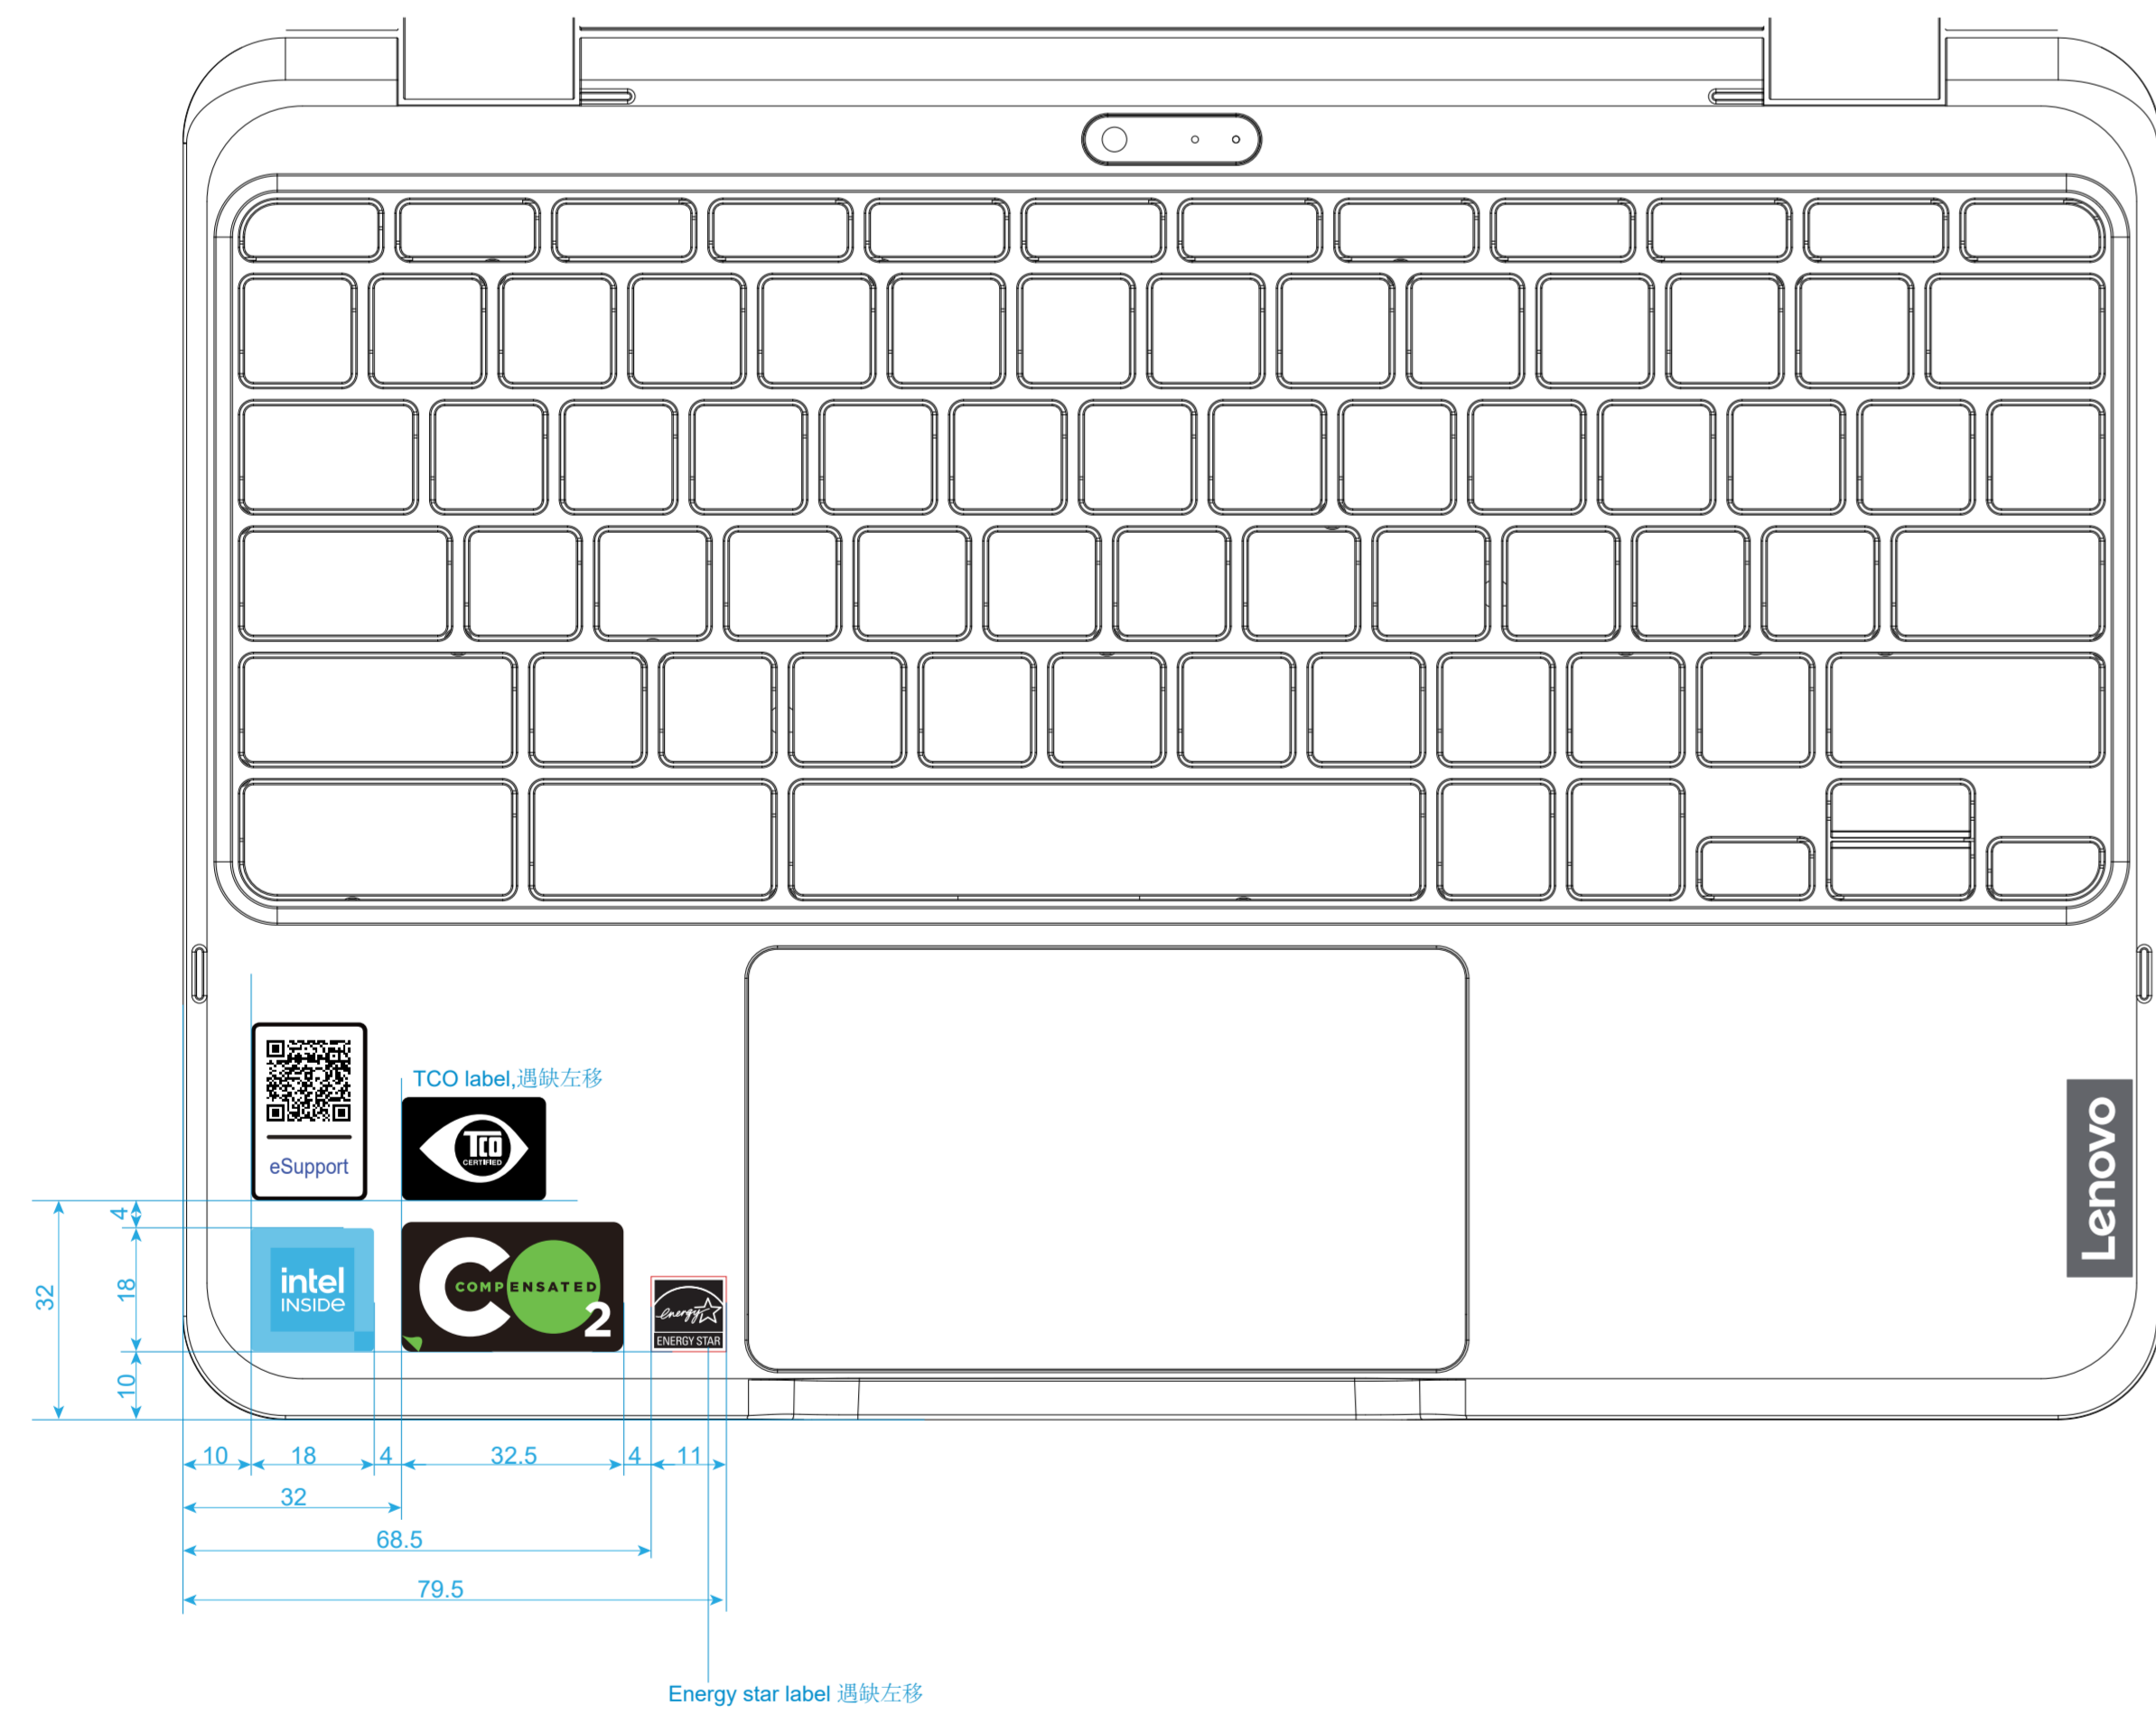

500e Chromebook Gen3 <HC15A> system label location

100%

V00	DE	Mingxuan_Song
21-01/XX	DL	Qianz_Zhang

Version	Description	Date	Remark
V0.1	/	20XX/XX/XX	V0.7 20210315 Update 65w rating print & 65W argentina adapter label
V0.2	Add TCO label on C cover according to PCR		
V0.3	Add CO2 label on C cover according to PCR		
V0.4	Add intel label/TW&Korea Rating label		
V0.5	Add Japan WW/WL ID Label, Update WW rating label	2021/03/05	
V0.6	Delete Thailand NBTC label / Delete India 65W rating printing label change N mark to D mark	2021/03/10	

A cover

B cover

C cover(for chrome)

D cover

M/N: LN500CG3

FCC ID: 2AJN7-LN500CG3 , IC : 21863-LN500CG3

Contains FCC ID: TX2-RTL8822CE , IC: 6317A-RTL8822CE

P/N:SL11D53437