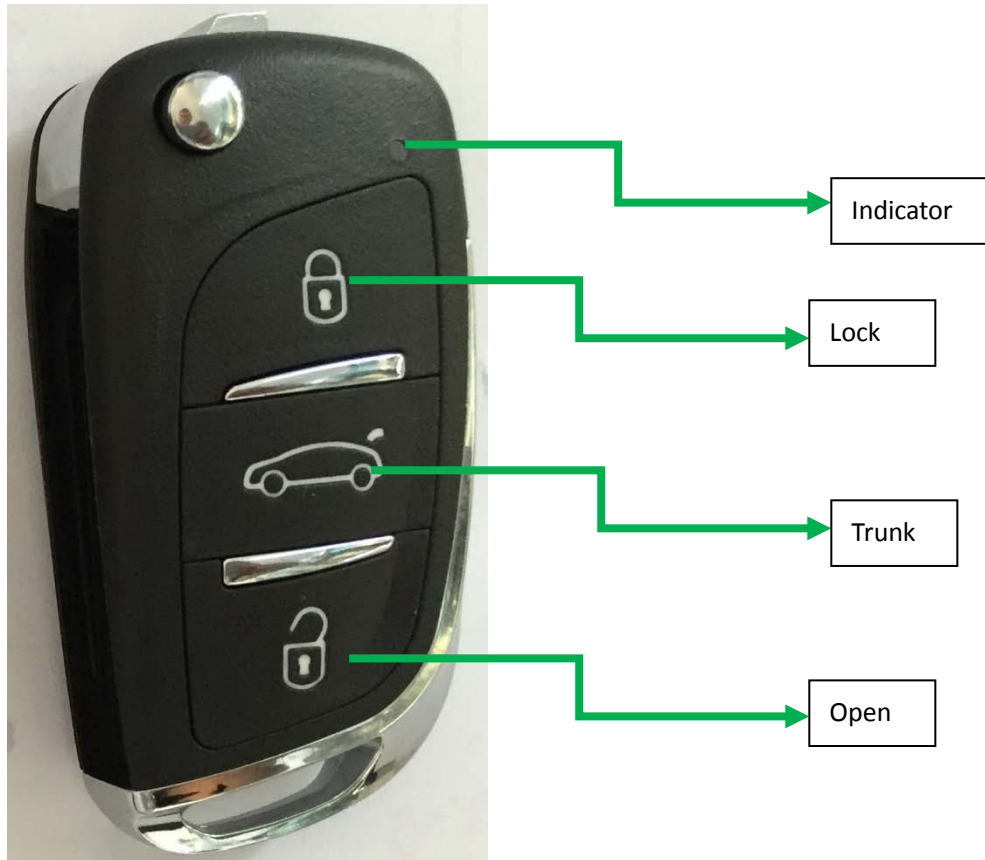

B11 User Manual

Product Name: Remote

Model number: B11

button cell :3V

When you press any key (lock, trunk, open) the indicator will turn red.

When you press lock key, the car will be locked. When you press trunk key, the trunk will be opened and you can put things into the trunk. When you press open key, the car will be unlocked.

FCC ID: 2AJMY-B11

This device complies with part 15 of the FCC Rules. Operation is subject to the condition that this device does not cause harmful interference (1) this device may not cause harmful interference, and (2) this device must accept any interference received, including interference that may cause undesired operation.