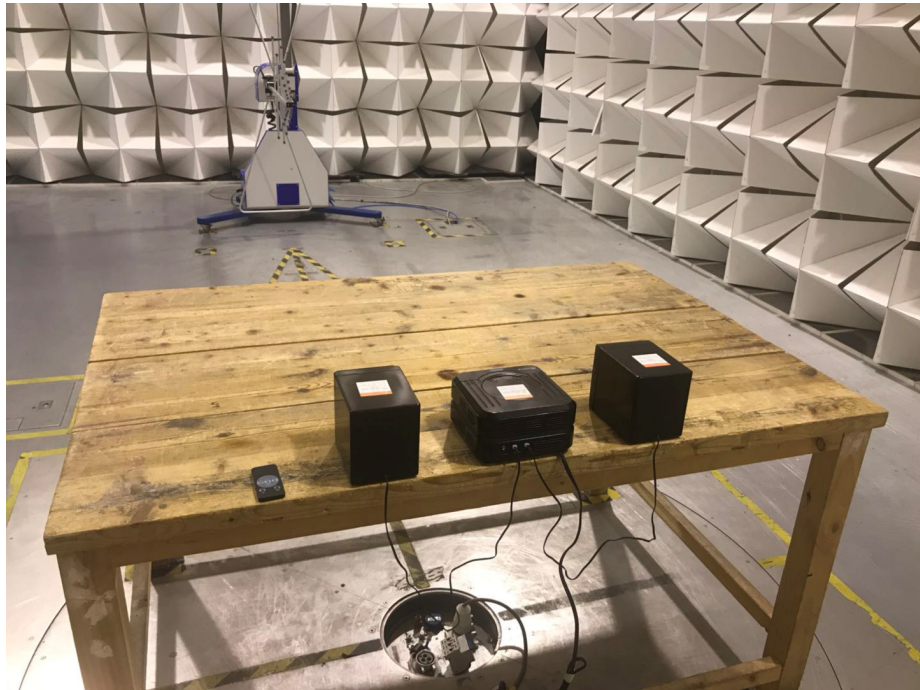

## Photographs – Model MS500B Test Setup Photos

### Photograph-Conducted Emissions Test Setup Photos

### Photograph – Radiation Spurious Emission Test Setup Photos

9 kHz to 30 MHz

From 30 MHz to 1GHz

Above 1GHz