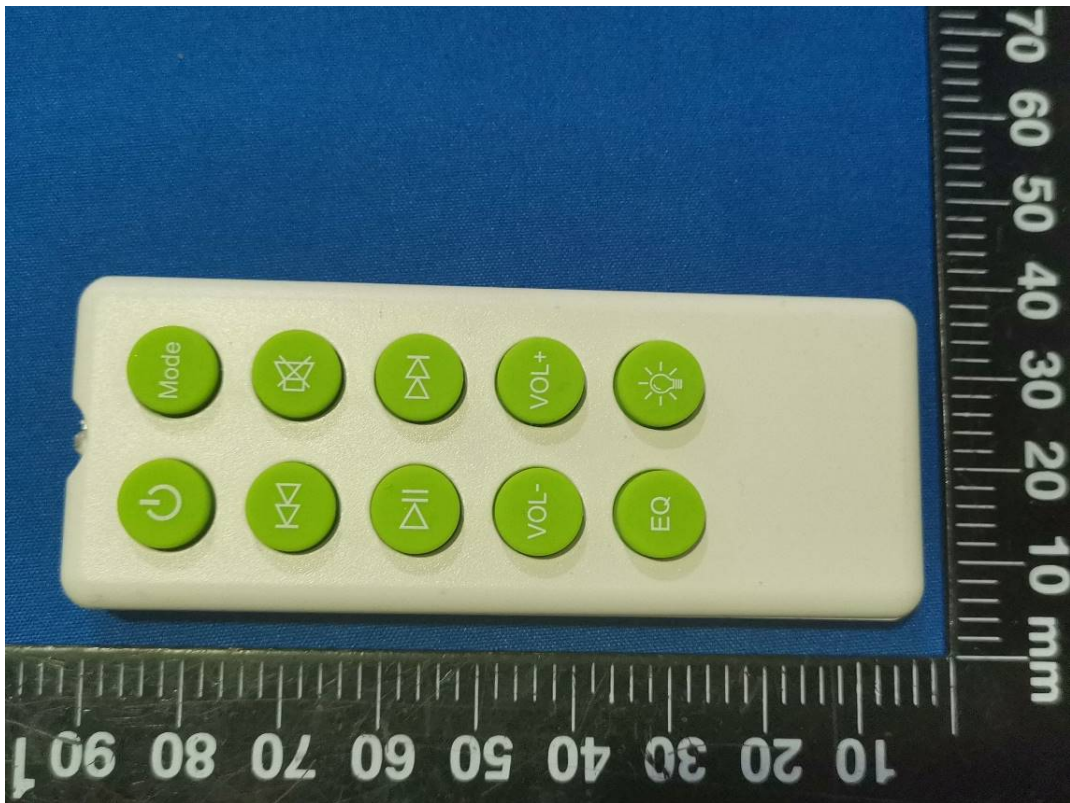

EXHIBIT B - EUT EXTERNAL PHOTOGRAPHS

IR Remote

Microphone