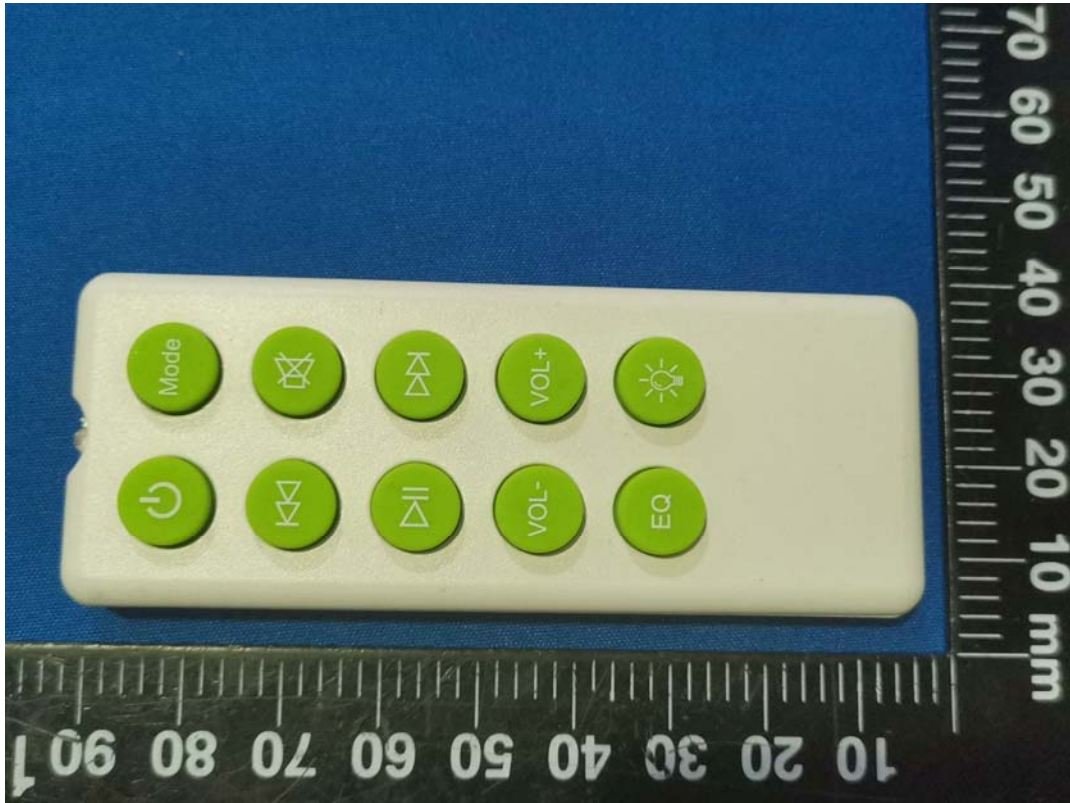

EXHIBIT B - EUT EXTERNAL PHOTOGRAPHS

IR Remote

Micphone