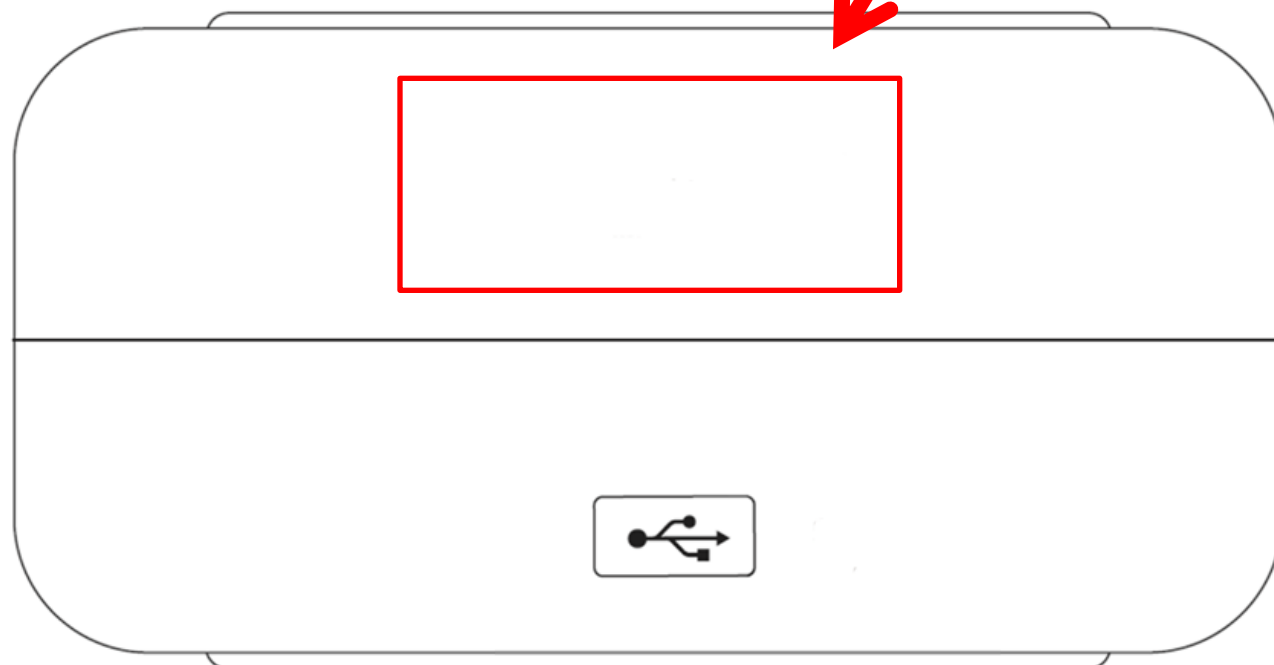

# Make silkscreen in Pantone Cool Grey 6C

**This is the production date. “18” is the year, “06” is the month and “10” is the day. Please make sure to change this accordingly for each production run.**