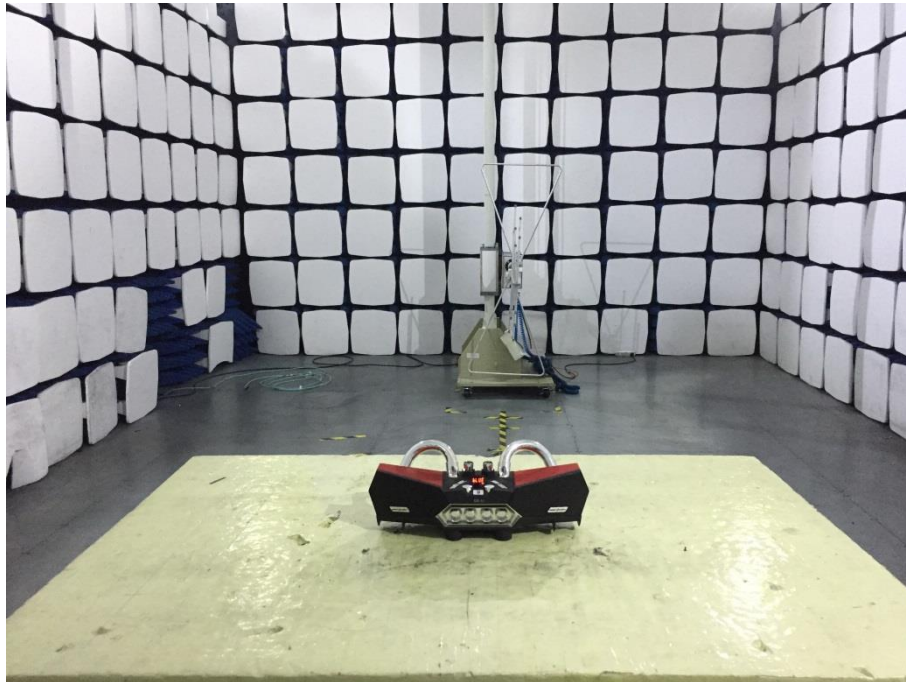


EXHIBIT 4 - TEST SETUP PHOTOGRAPHS

Conducted Emission Test Setup

Radiation Emission Test Setup (Below 30MHz)

Radiation Emission Test Setup (30MHz to 1GHz)

Radiation Emission Test Setup (1GHz to 18GHz)

Radiation Emission Test Setup (Above 18GHz)