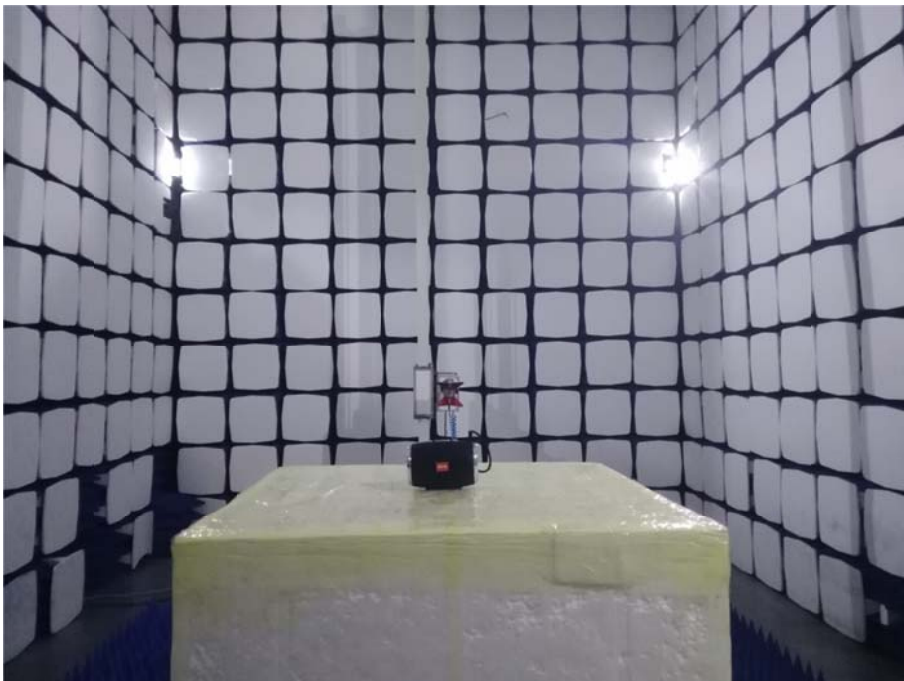


EXHIBIT 4 - TEST SETUP PHOTOGRAPHS

Conducted Emission Test Setup

Radiation Emission Test Setup (Below 30MHz)

Radiation Emission Test Setup (30MHz to 1GHz)

Radiation Emission Test Setup (1GHz to 18GHz)

Radiation Emission Test Setup (Above 18GHz)